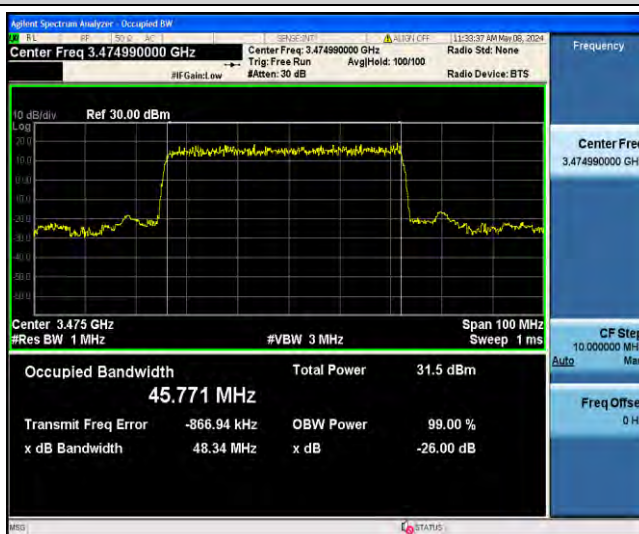

1-N78-3450-3550-PC2-30-50-L-2-DFT-PI2BPSK-Outer_Full-128@0-Ant23-45.771-48.34-<50-PASS