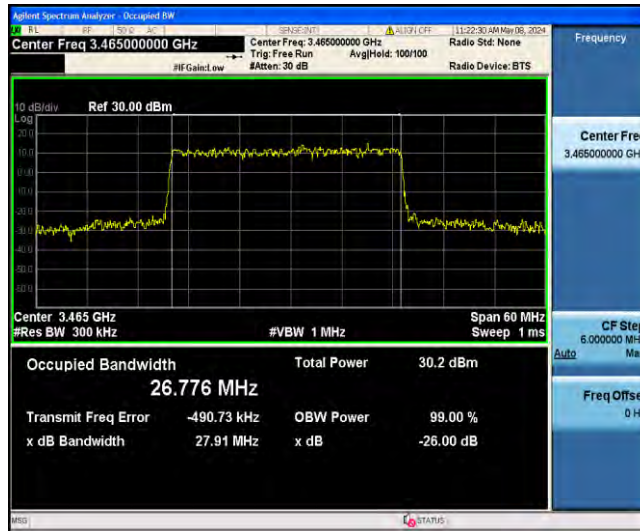

1-N78-3450-3550-PC2-30-30-L-2-DFT-PI2BPSK-Outer_Full-75@0-Ant23-26.679-27.77-≤30-PASS

1-N78-3450-3550-PC2-30-30-L-3-DFT-16QAM-Outer_Full-75@0-Ant23-26.776-27.91-<30-PASS