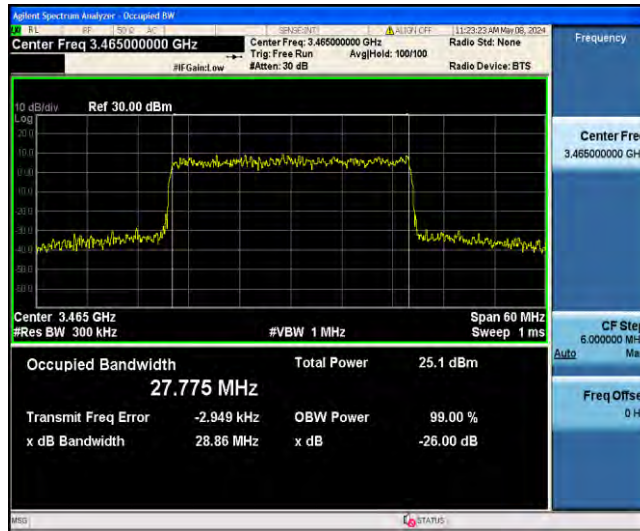

1-N78-3450-3550-PC2-30-30-L-8-CP-64QAM-Outer_Full-78@0-Ant23-27.711-28.84-≤30-PASS

1-N78-3450-3550-PC2-30-30-L-9-CP-256QAM-Outer_Full-78@0-Ant23-27.775-28.86-<30-PASS