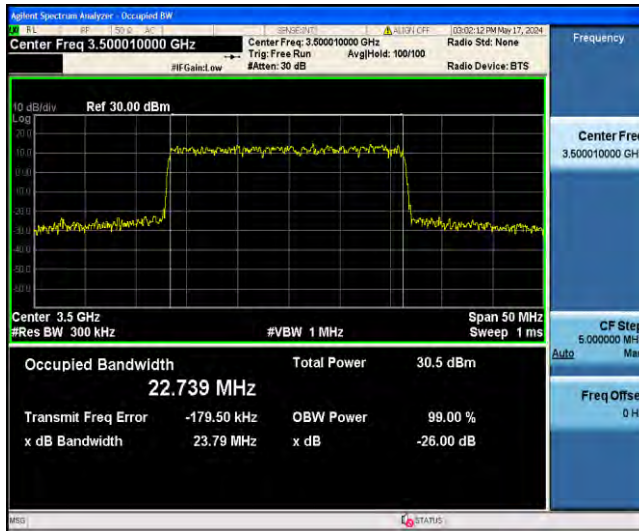

1-N78-3450-3550-PC2-30-25-M-2-DFT-PI2BPSK-Outer_Full-64@0-Ant23-22.890-23.76-<25-PASS

1-N78-3450-3550-PC2-30-25-M-3-DFT-16QAM-Outer_Full-64@0-Ant23-22.739-23.79-≤25-PASS