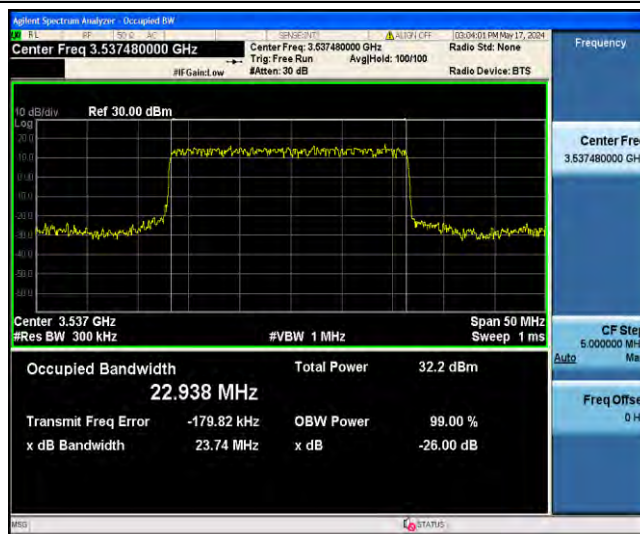

1-N78-3450-3550-PC2-30-25-H-1-DFT-QPSK-Outer_Full-64@0-Ant23-22.777-23.86-≤25-PASS

1-N78-3450-3550-PC2-30-25-H-2-DFT-PI2BPSK-Outer_Full-64@0-Ant23-22.938-23.74-≤25-PASS