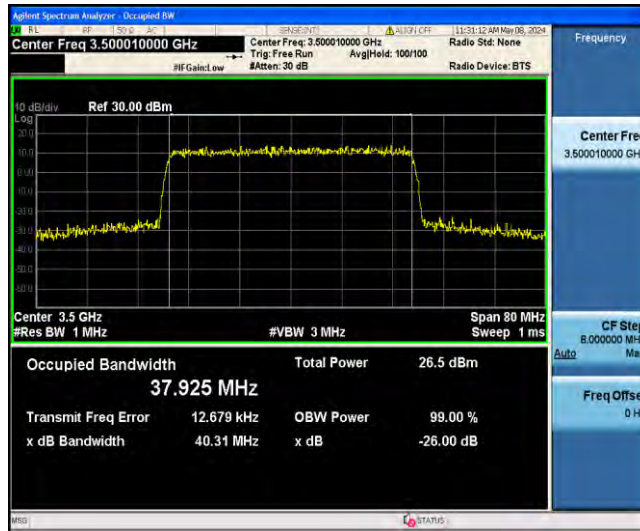

1-N78-3450-3550-PC2-30-40-M-8-CP-64QAM-Outer_Full-106@0-Ant23-38.020-40.22-<40-PASS

1-N78-3450-3550-PC2-30-40-M-9-CP-256QAM-Outer_Full-106@0-Ant23-37.925-40.31-<40-PASS