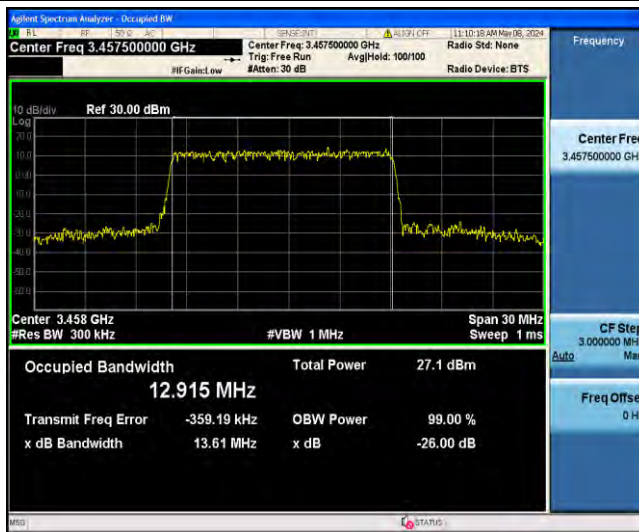

1-N78-3450-3550-PC2-30-15-L-3-DFT-16QAM-Outer_Full-36@0-Ant23-12.922-13.86-≤15-PASS

1-N78-3450-3550-PC2-30-15-L-4-DFT-64QAM-Outer_Full-36@0-Ant23-12.910-13.70-≤15-PASS

1-N78-3450-3550-PC2-30-15-L-5-DFT-256QAM-Outer_Full-36@0-Ant23-12.915-13.61-≤15-PASS