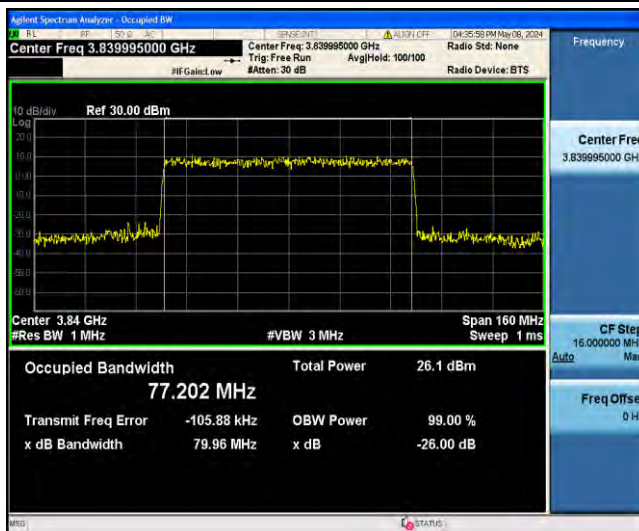

1-N77-3700-3980-PC3-30-80-M-1-DFT-QPSK-Outer_Full-216@0-Ant23-77.202-79.96-<80-PASS