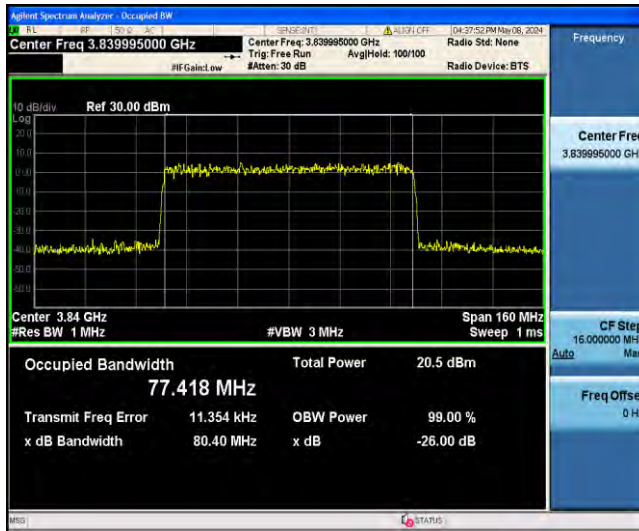

1-N77-3700-3980-PC3-30-80-M-9-CP-256QAM-Outer_Full-217@0-Ant23-77.418-80.40-≤80-PASS