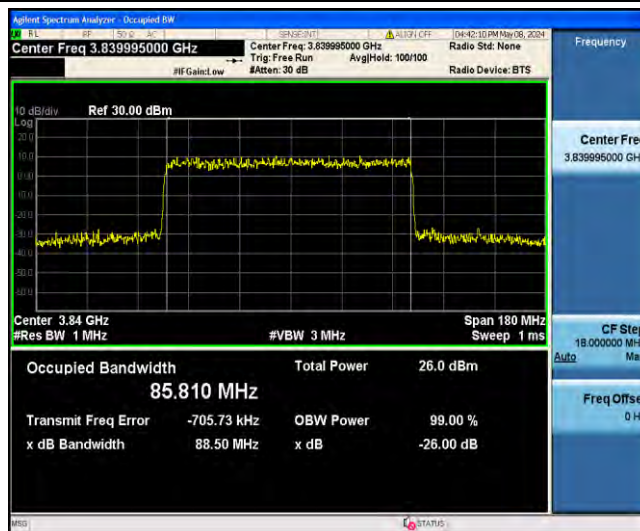

1-N77-3700-3980-PC3-30-90-M-1-DFT-QPSK-Outer_Full-240@0-Ant23-85.810-88.50-≤90-PASS