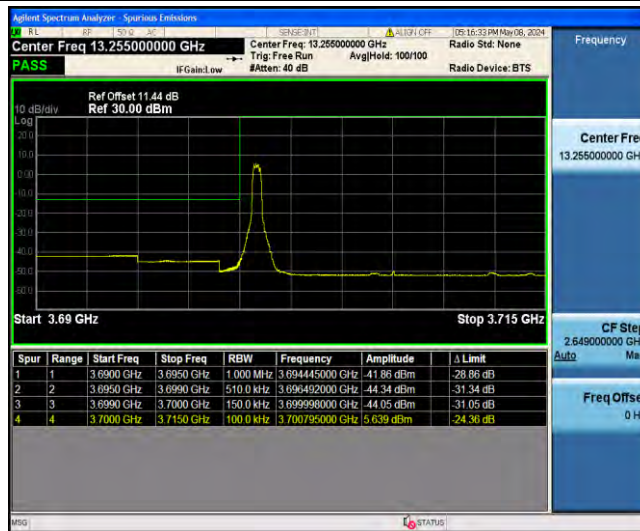

1-N77-3700-3980-PC3-30-15-L-1-DFT-PI2BPSK-Edge_1RB_Left-1@0-Ant23-3694.45-28.86--41.86-PASS