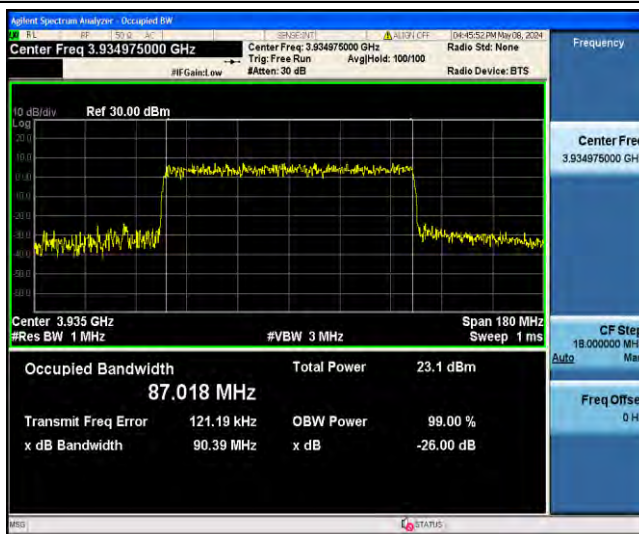

1-N77-3700-3980-PC3-30-90-H-8-CP-64QAM-Outer_Full-245@0-Ant23-87.018-90.39-≤90-PASS