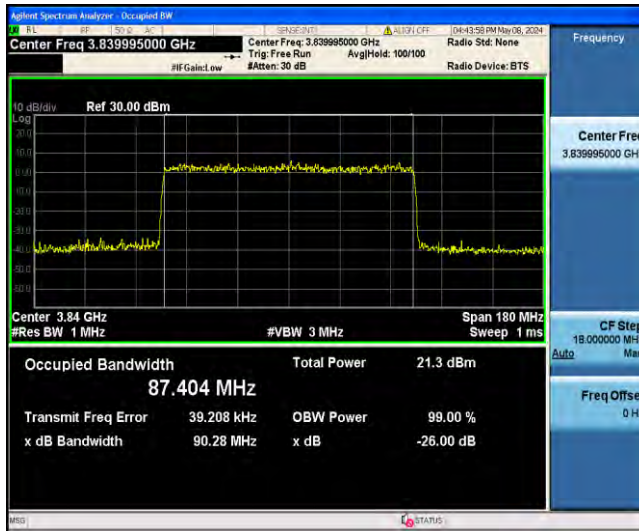

1-N77-3700-3980-PC3-30-90-M-9-CP-256QAM-Outer_Full-245@0-Ant23-87.404-90.28-≤90-PASS