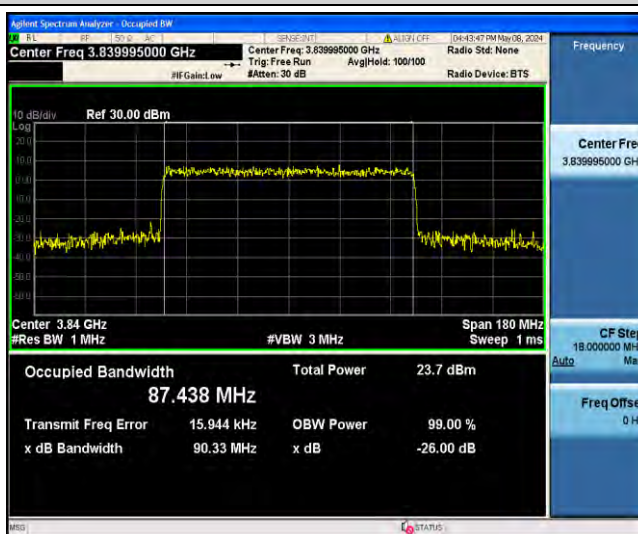

1-N77-3700-3980-PC3-30-90-M-8-CP-64QAM-Outer_Full-245@0-Ant23-87.438-90.33-≤90-PASS