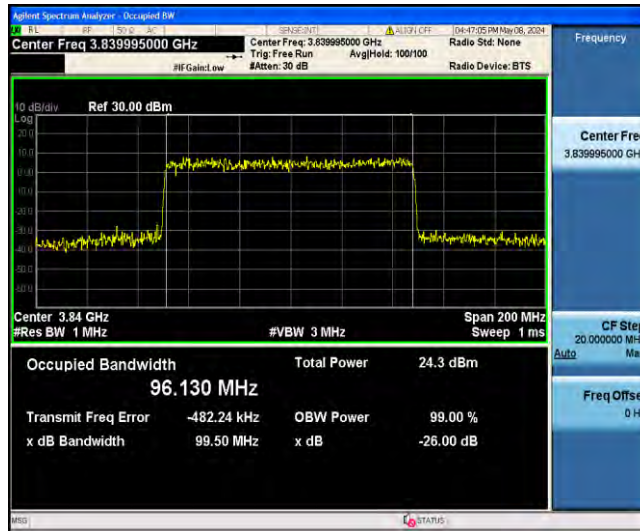

1-N77-3700-3980-PC3-30-100-M-3-DFT-16QAM-Outer_Full-270@0-Ant23-96.130-99.50-≤100-PASS