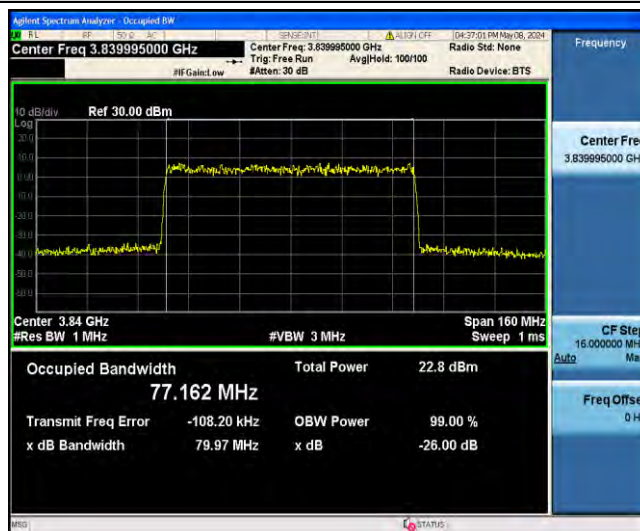

1-N77-3700-3980-PC3-30-80-M-5-DFT-256QAM-Outer_Full-216@0-Ant23-77.162-79.97-<80-PASS