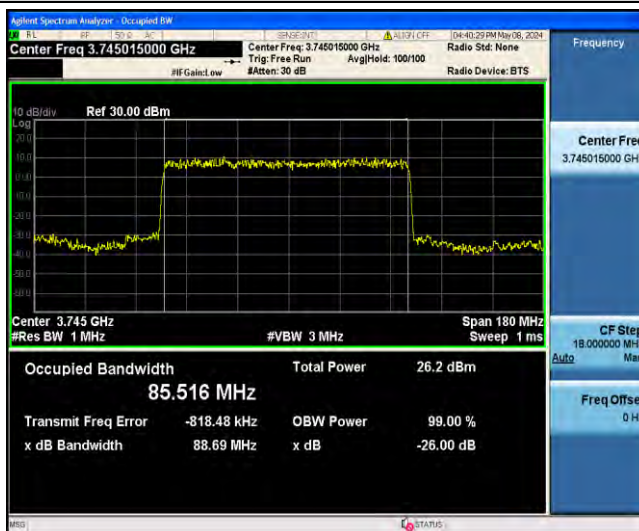

1-N77-3700-3980-PC3-30-90-L-2-DFT-PI2BPSK-Outer_Full-240@0-Ant23-85.516-88.69-≤90-PASS