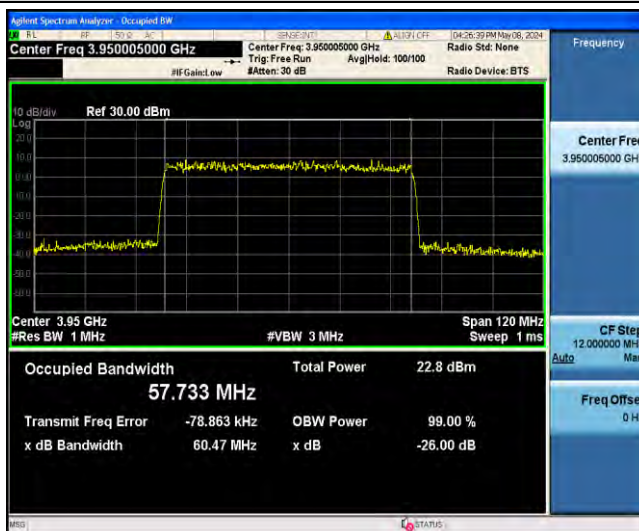

1-N77-3700-3980-PC3-30-60-H-5-DFT-256QAM-Outer_Full-162@0-Ant23-57.733-60.47-≤60-PASS