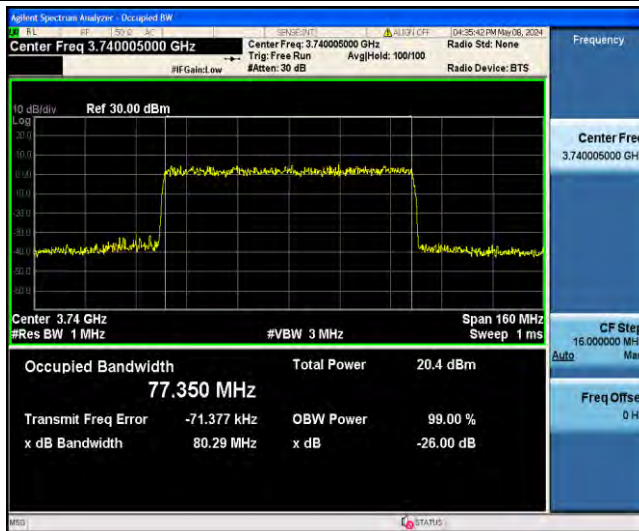

1-N77-3700-3980-PC3-30-80-L-9-CP-256QAM-Outer_Full-217@0-Ant23-77.350-80.29-<80-PASS