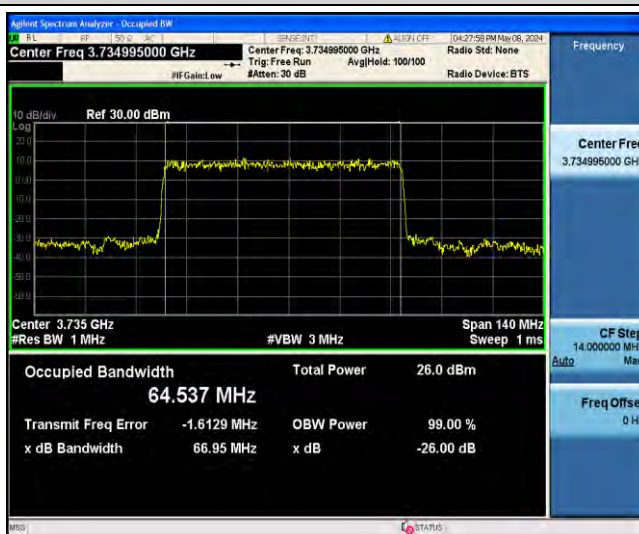

1-N77-3700-3980-PC3-30-70-L-2-DFT-PI2BPSK-Outer_Full-180@0-Ant23-64.537-66.95-≤70-PASS