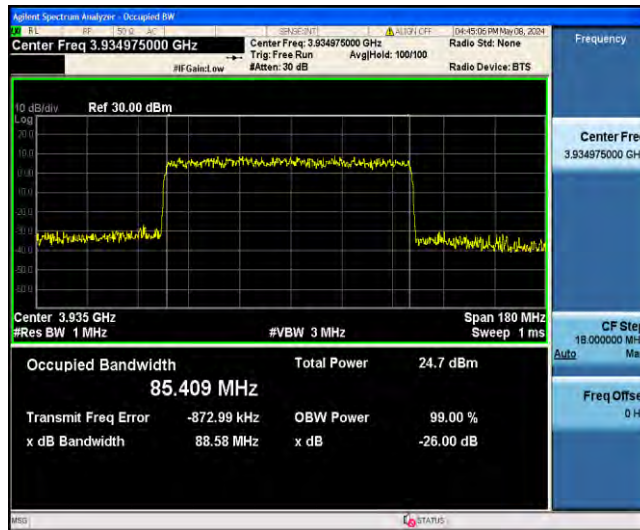

1-N77-3700-3980-PC3-30-90-H-4-DFT-64QAM-Outer_Full-240@0-Ant23-85.409-88.58-<90-PASS