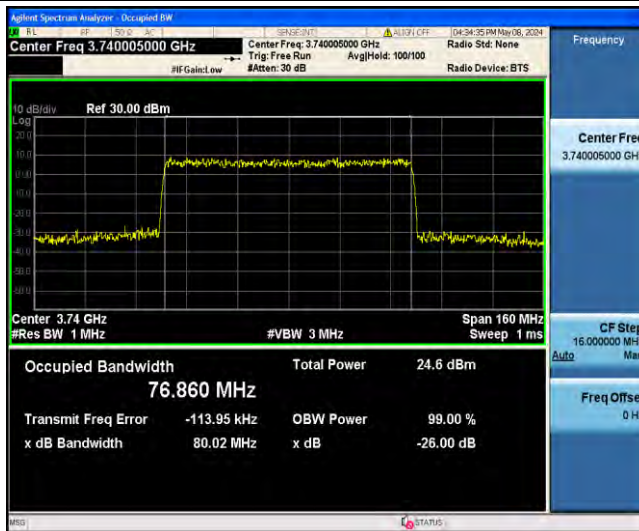

1-N77-3700-3980-PC3-30-80-L-3-DFT-16QAM-Outer_Full-216@0-Ant23-76.860-80.02-<80-PASS