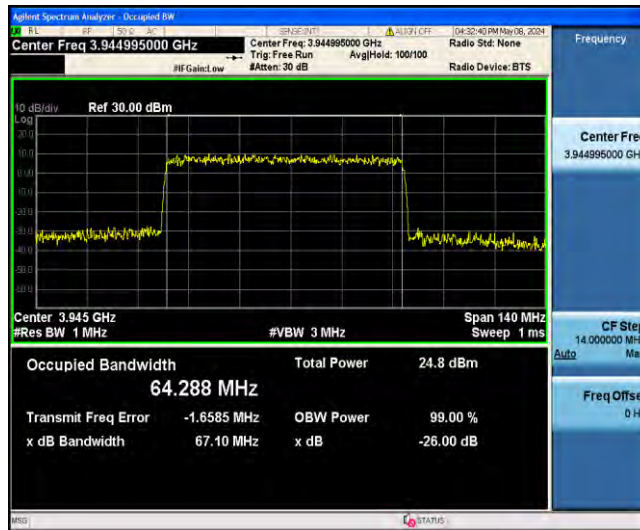

1-N77-3700-3980-PC3-30-70-H-4-DFT-64QAM-Outer_Full-180@0-Ant23-64.288-67.10-<70-PASS