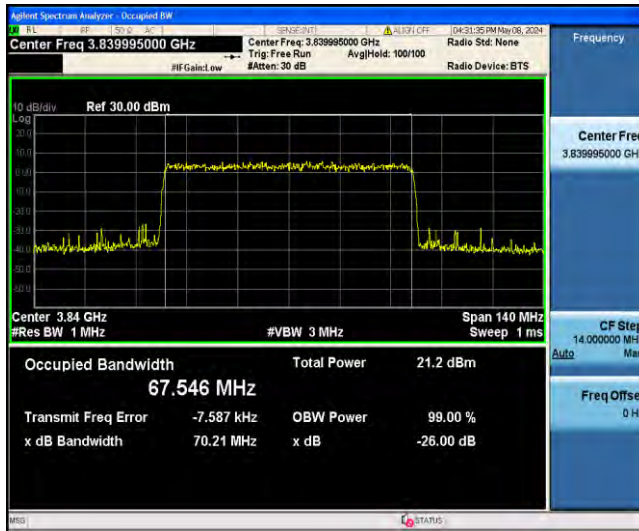

1-N77-3700-3980-PC3-30-70-M-9-CP-256QAM-Outer_Full-189@0-Ant23-67.546-70.21-≤70-PASS