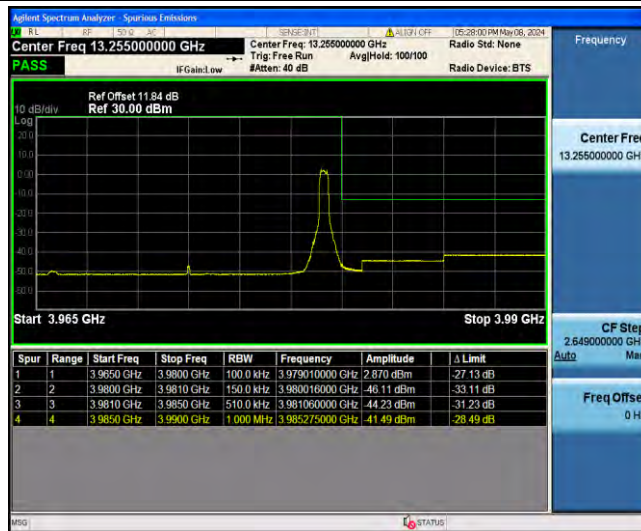

1-N77-3700-3980-PC3-30-15-H-5-CP-QPSK-Edge_1RB_Right-1@37-Ant23-3985.28-28.49--41.49-PASS