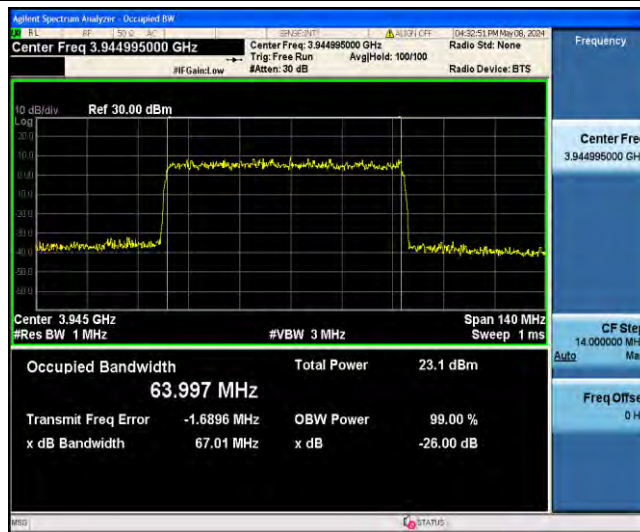

1-N77-3700-3980-PC3-30-70-H-5-DFT-256QAM-Outer_Full-180@0-Ant23-63.997-67.01-<70-PASS