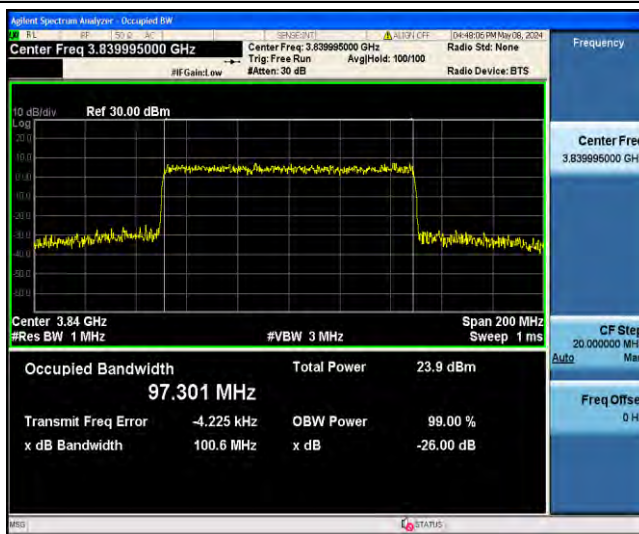

1-N77-3700-3980-PC3-30-100-M-8-CP-64QAM-Outer_Full-273@0-Ant23-97.301-100.6-≤100-PASS