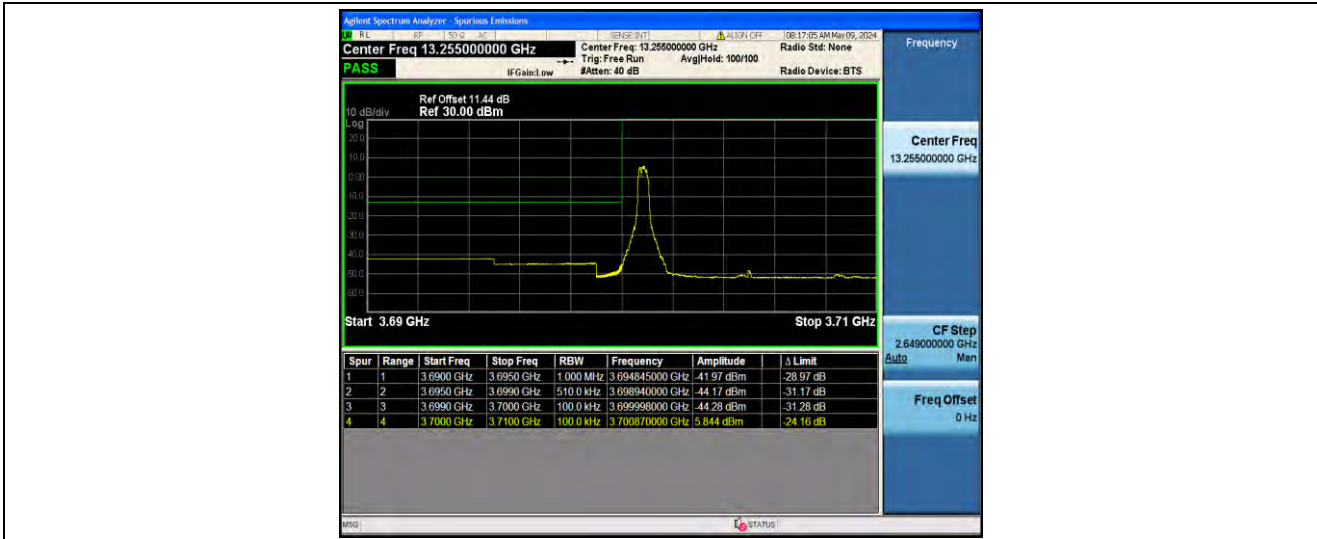

Band Edge for SA

Test Graphs

1-N77-3700-3980-PC3-30-10-L-1-DFT-PI2BPSK-Edge_1RB_Left-1@0-Ant23-3694.85-28.97--41.97-PASS