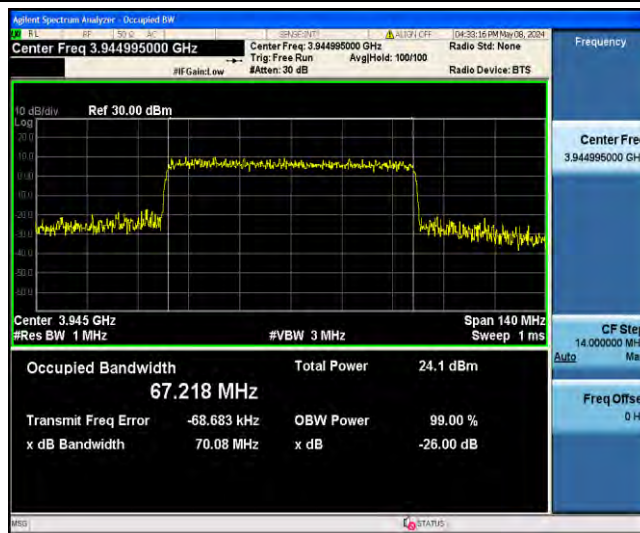

1-N77-3700-3980-PC3-30-70-H-7-CP-16QAM-Outer_Full-189@0-Ant23-67.218-70.08-≤70-PASS