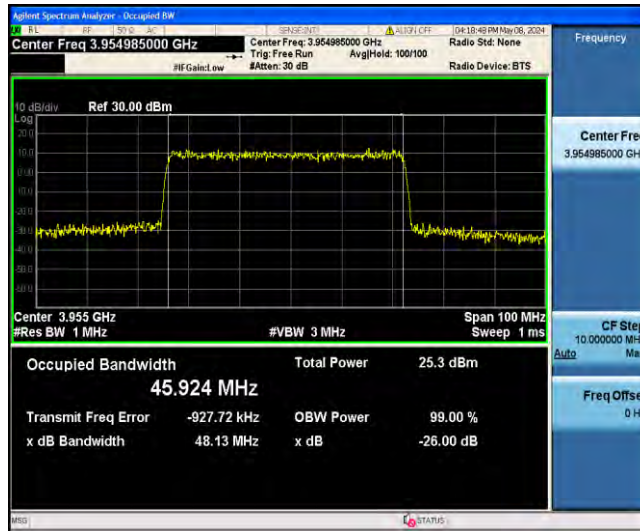

1-N77-3700-3980-PC3-30-50-H-3-DFT-16QAM-Outer_Full-128@0-Ant23-45.924-48.13-<50-PASS