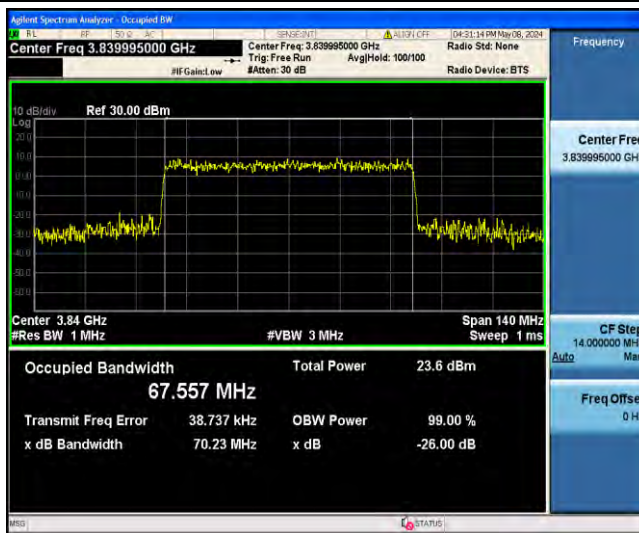

1-N77-3700-3980-PC3-30-70-M-7-CP-16QAM-Outer_Full-189@0-Ant23-67.557-70.23-<70-PASS