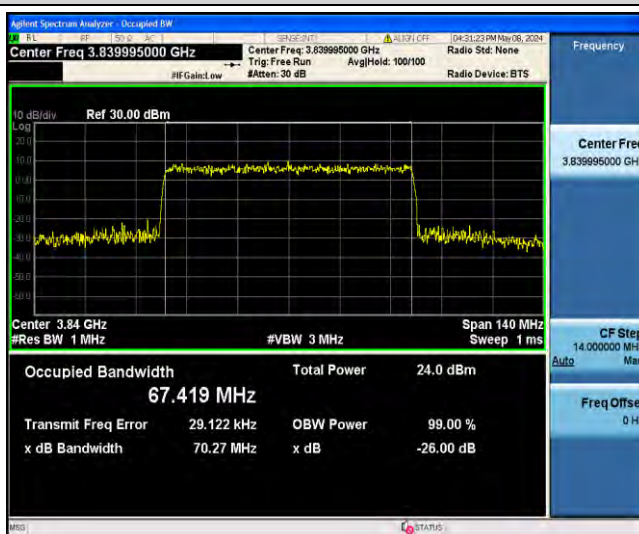

1-N77-3700-3980-PC3-30-70-M-8-CP-64QAM-Outer_Full-189@0-Ant23-67.419-70.27-<70-PASS