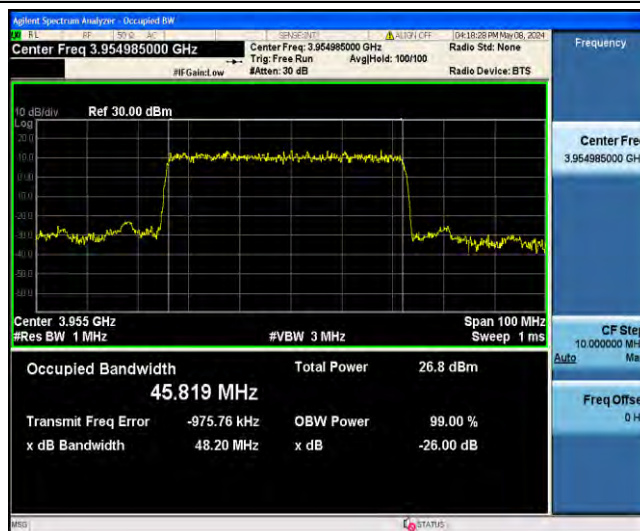

1-N77-3700-3980-PC3-30-50-H-2-DFT-PI2BPSK-Outer_Full-128@0-Ant23-45.819-48.20-<50-PASS