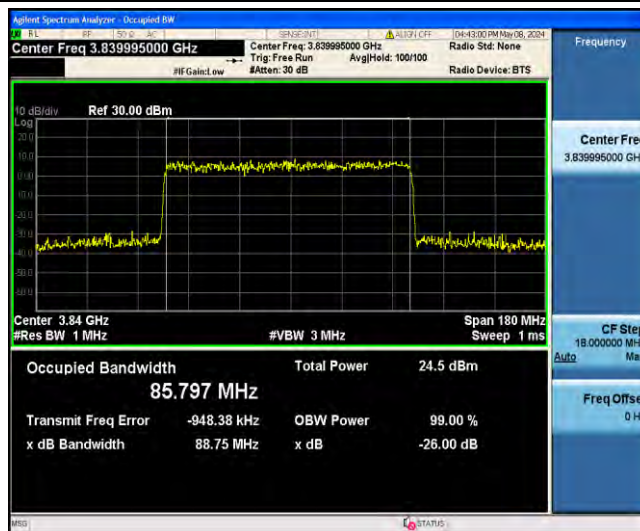

1-N77-3700-3980-PC3-30-90-M-4-DFT-64QAM-Outer_Full-240@0-Ant23-85.797-88.75-≤90-PASS