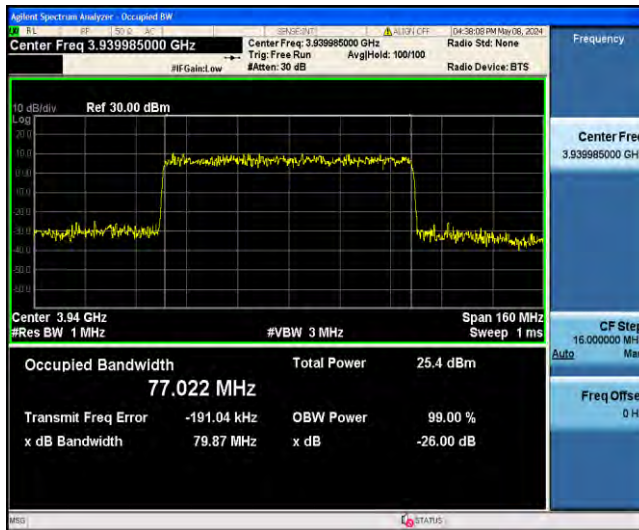

1-N77-3700-3980-PC3-30-80-H-1-DFT-QPSK-Outer_Full-216@0-Ant23-77.022-79.87-≤80-PASS