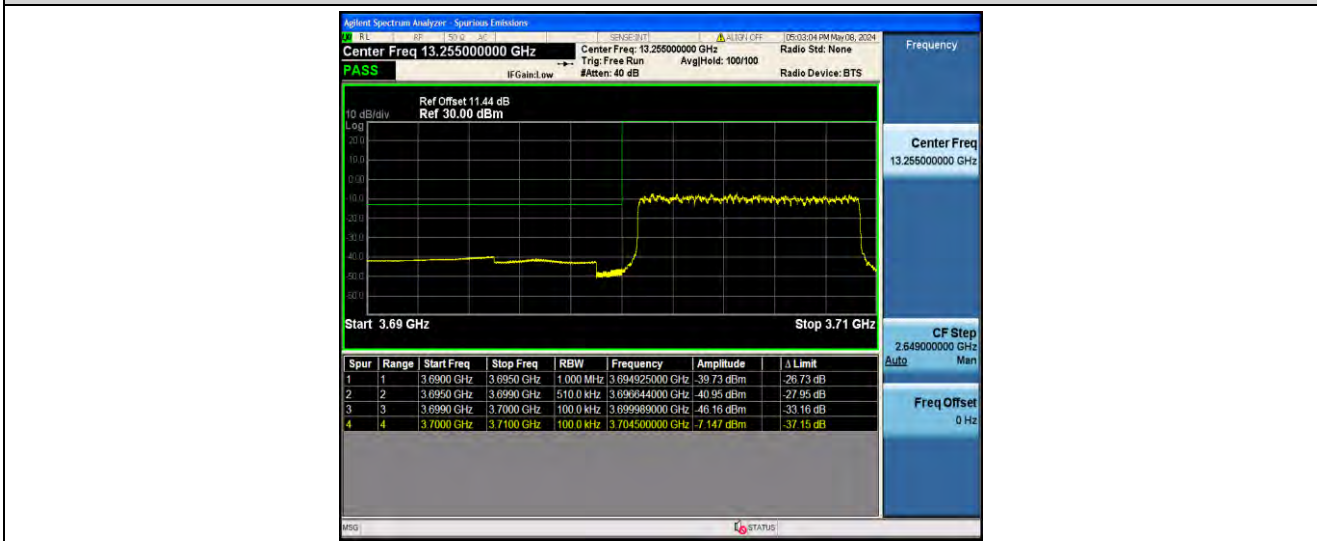

1-N77-3700-3980-PC3-30-10-L-3-DFT-PI2BPSK-Outer_Full-24@0-Ant23-3694.93-26.73--39.73-PASS