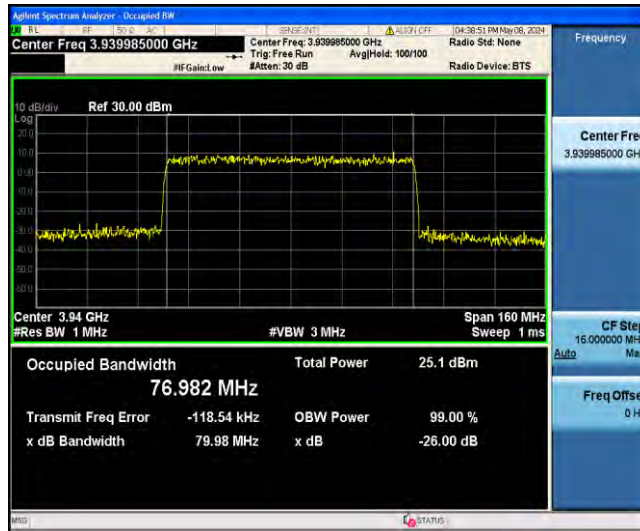

1-N77-3700-3980-PC3-30-80-H-3-DFT-16QAM-Outer_Full-216@0-Ant23-76.982-79.98-≤80-PASS