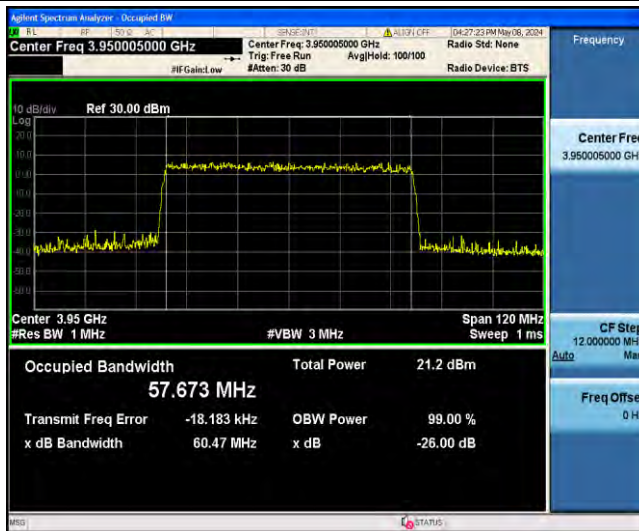

1-N77-3700-3980-PC3-30-60-H-9-CP-256QAM-Outer_Full-162@0-Ant23-57.673-60.47-≤60-PASS