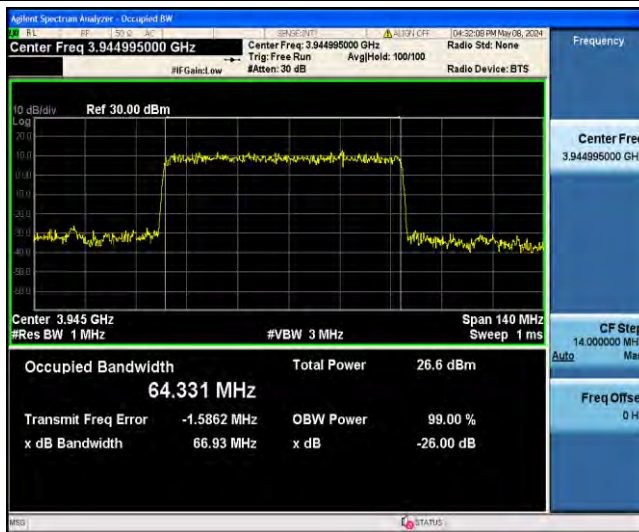

1-N77-3700-3980-PC3-30-70-H-2-DFT-PI2BPSK-Outer_Full-180@0-Ant23-64.331-66.93-≤70-PASS