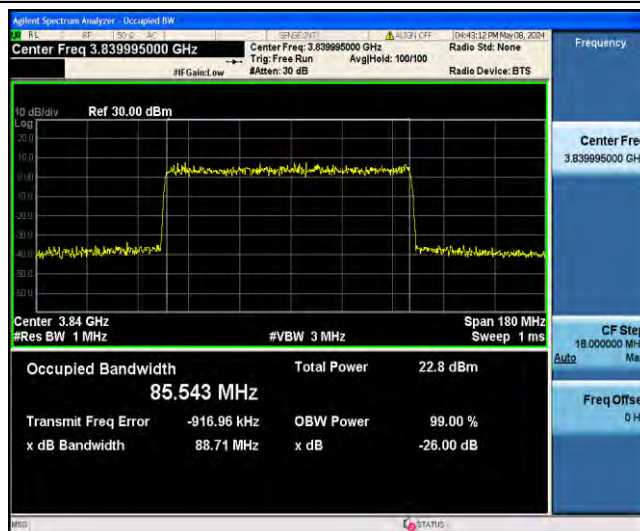

1-N77-3700-3980-PC3-30-90-M-5-DFT-256QAM-Outer_Full-240@0-Ant23-85.543-88.71-≤90-PASS