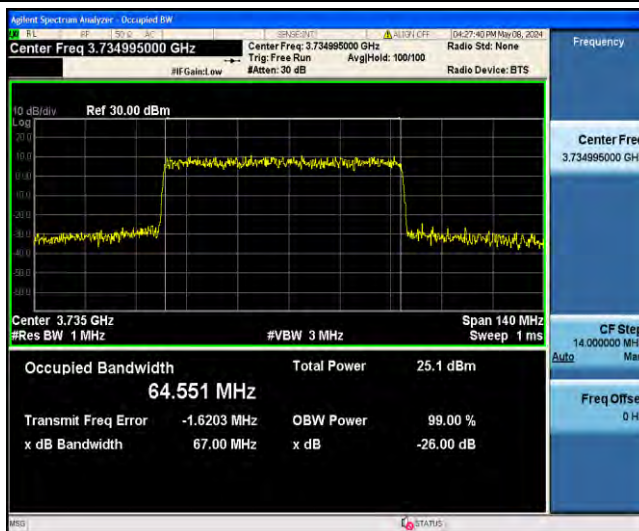

1-N77-3700-3980-PC3-30-70-L-1-DFT-QPSK-Outer_Full-180@0-Ant23-64.551-67.00-≤70-PASS