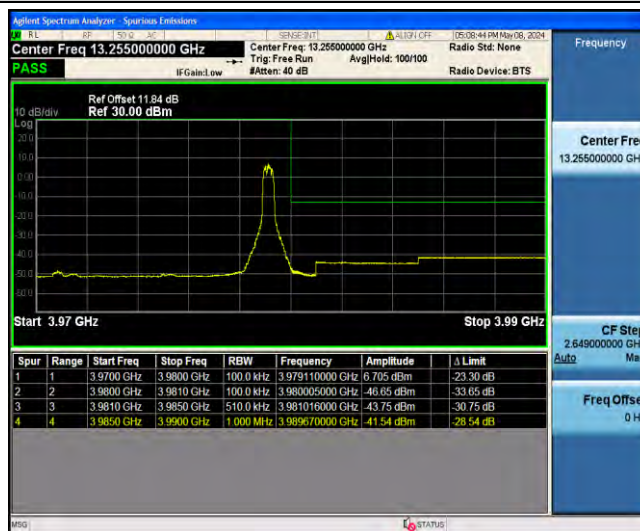

1-N77-3700-3980-PC3-30-10-H-2-DFT-PI2BPSK-Edge_1RB_Right-1@23-Ant23-3989.67-28.54--41.54-PAS