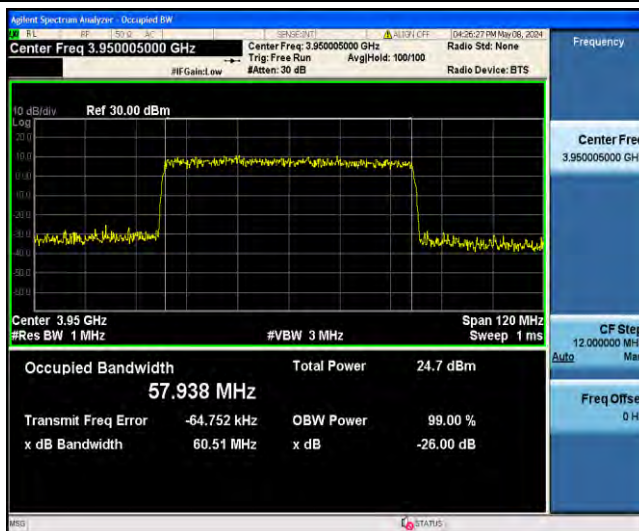

1-N77-3700-3980-PC3-30-60-H-4-DFT-64QAM-Outer_Full-162@0-Ant23-57.938-60.51-≤60-PASS