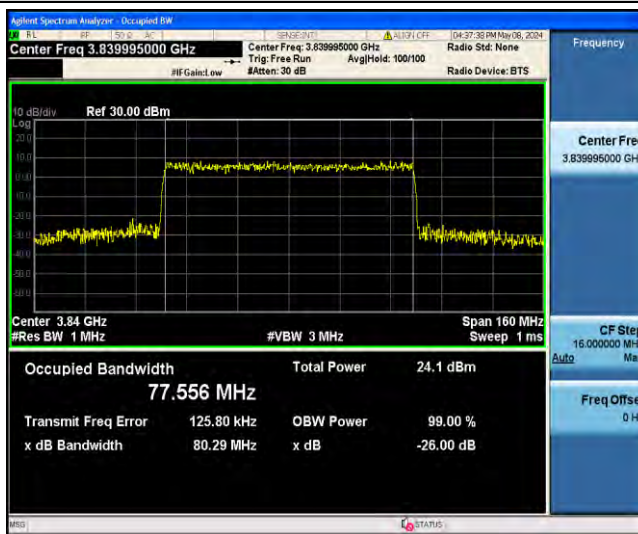

1-N77-3700-3980-PC3-30-80-M-8-CP-64QAM-Outer_Full-217@0-Ant23-77.556-80.29-≤80-PASS