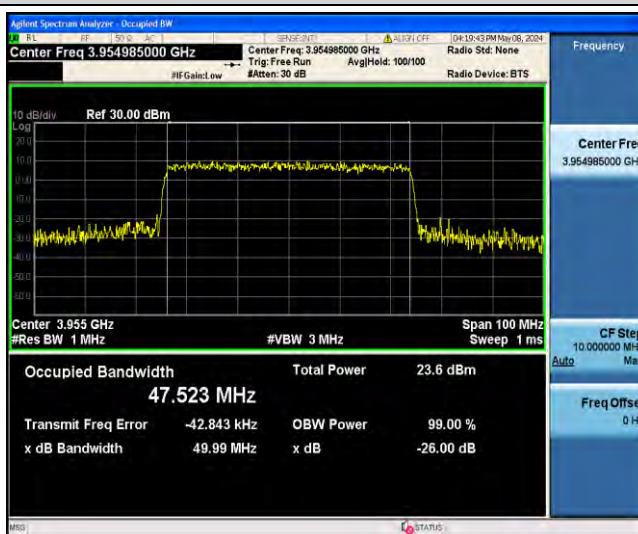

1-N77-3700-3980-PC3-30-50-H-8-CP-64QAM-Outer_Full-133@0-Ant23-47.523-49.99-≤50-PASS