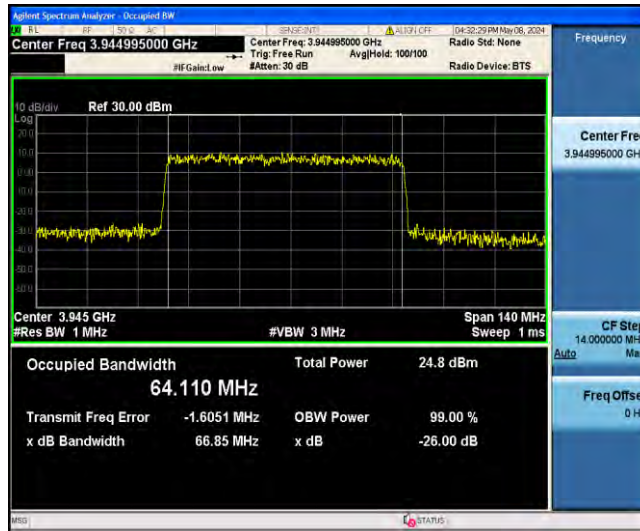

1-N77-3700-3980-PC3-30-70-H-3-DFT-16QAM-Outer_Full-180@0-Ant23-64.110-66.85-<70-PASS