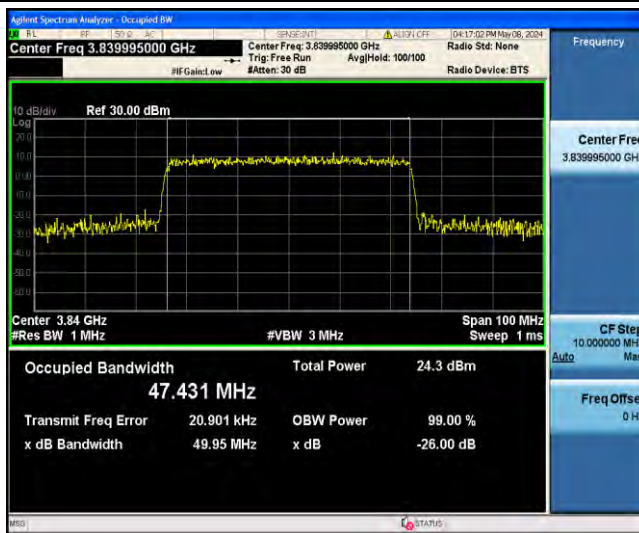

1-N77-3700-3980-PC3-30-50-M-7-CP-16QAM-Outer_Full-133@0-Ant23-47.431-49.95-<50-PASS