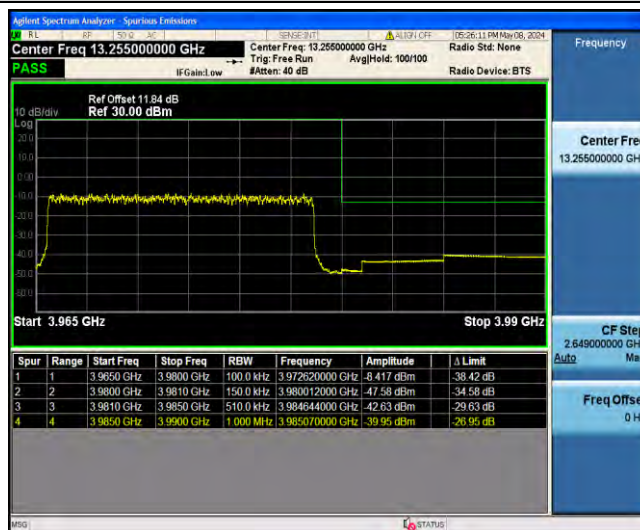

1-N77-3700-3980-PC3-30-15-H-3-DFT-PI2BPSK-Outer_Full-36@0-Ant23-3985.07-26.95--39.95-PASS