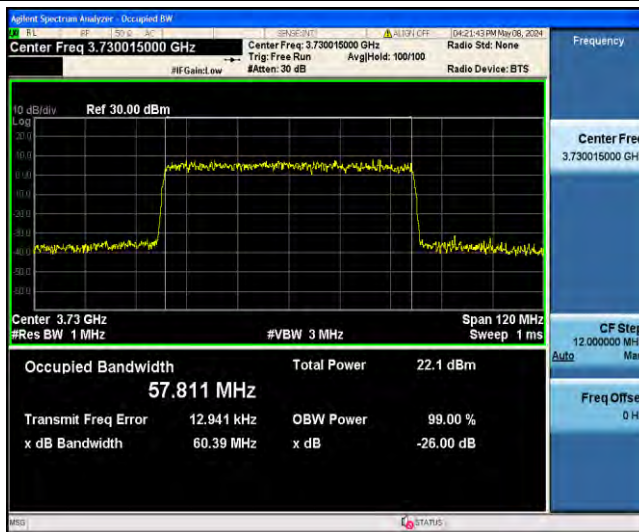

1-N77-3700-3980-PC3-30-60-L-5-DFT-256QAM-Outer_Full-162@0-Ant23-57.811-60.39-≤60-PASS