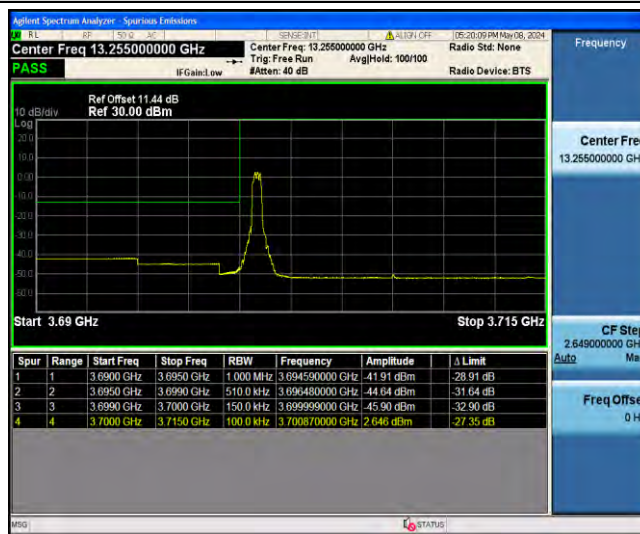

1-N77-3700-3980-PC3-30-15-L-4-CP-QPSK-Edge_1RB_Left-1@0-Ant23-3694.59-28.91--41.91-PASS