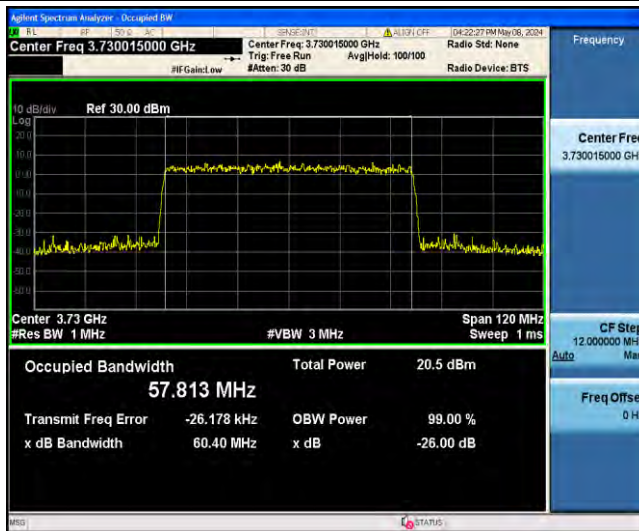

1-N77-3700-3980-PC3-30-60-L-9-CP-256QAM-Outer_Full-162@0-Ant23-57.813-60.40-≤60-PASS