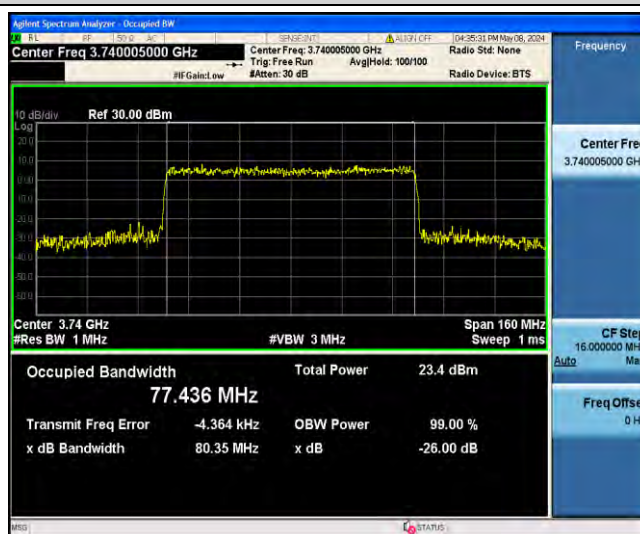

1-N77-3700-3980-PC3-30-80-L-8-CP-64QAM-Outer_Full-217@0-Ant23-77.436-80.35-≤80-PASS