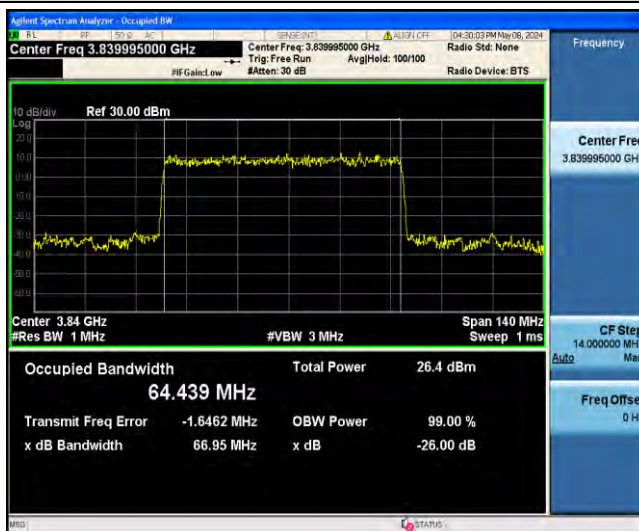

1-N77-3700-3980-PC3-30-70-M-2-DFT-PI2BPSK-Outer_Full-180@0-Ant23-64.439-66.95-≤70-PASS