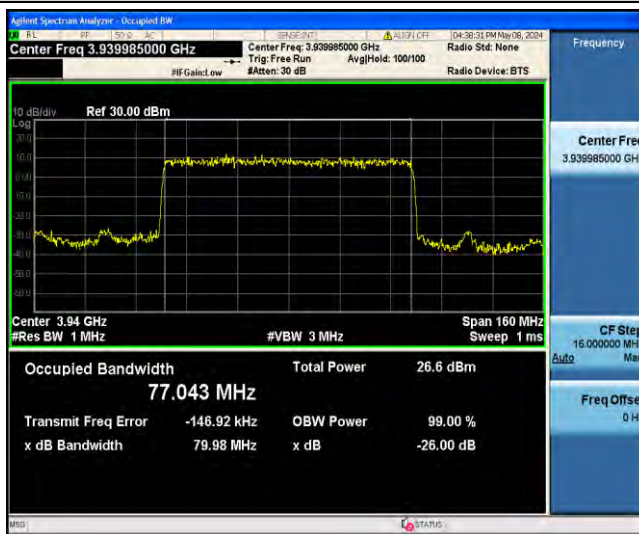

1-N77-3700-3980-PC3-30-80-H-2-DFT-PI2BPSK-Outer_Full-216@0-Ant23-77.043-79.98-≤80-PASS