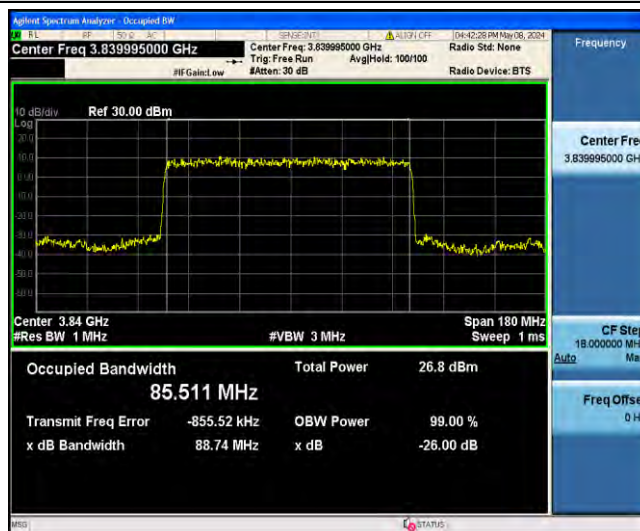

1-N77-3700-3980-PC3-30-90-M-2-DFT-PI2BPSK-Outer_Full-240@0-Ant23-85.511-88.74-≤90-PASS