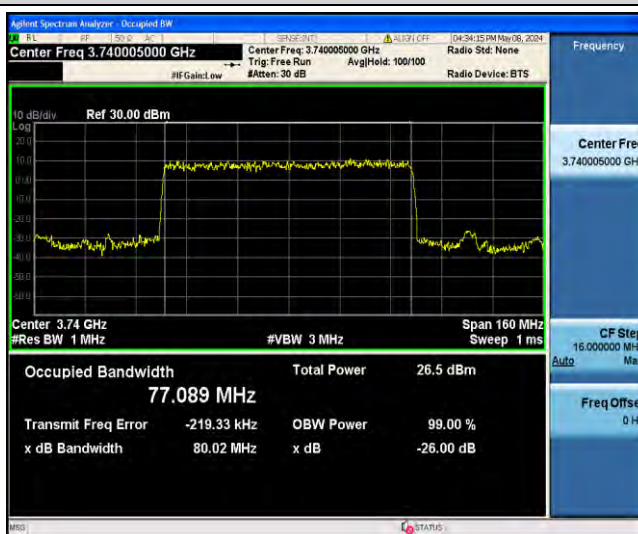

1-N77-3700-3980-PC3-30-80-L-2-DFT-PI2BPSK-Outer_Full-216@0-Ant23-77.089-80.02-≤80-PASS