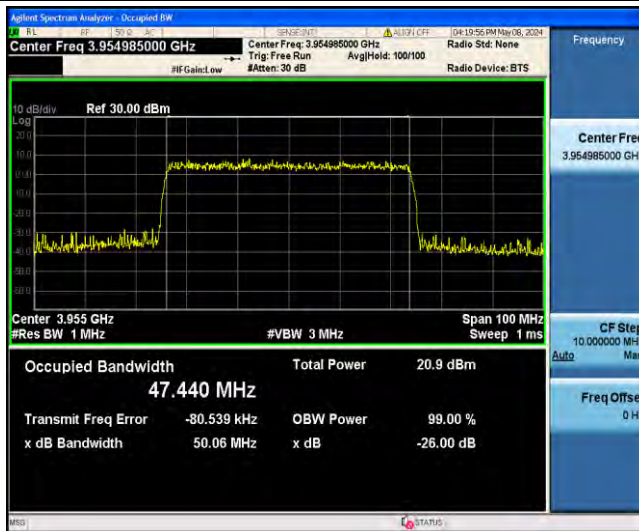

1-N77-3700-3980-PC3-30-50-H-9-CP-256QAM-Outer_Full-133@0-Ant23-47.440-50.06-≤50-PASS