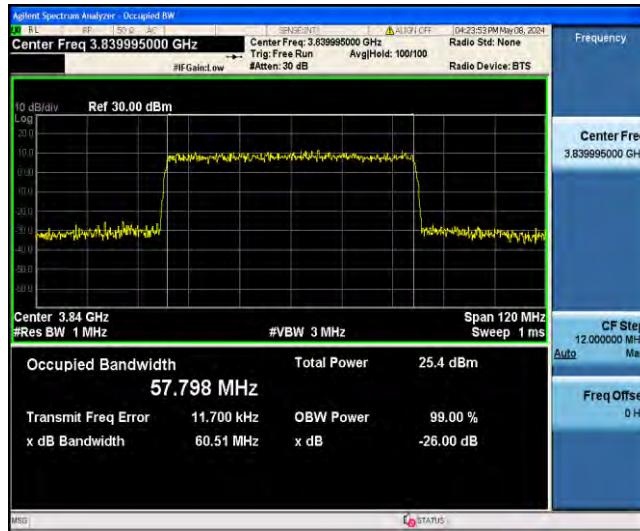

1-N77-3700-3980-PC3-30-60-M-3-DFT-16QAM-Outer_Full-162@0-Ant23-57.798-60.51-≤60-PASS