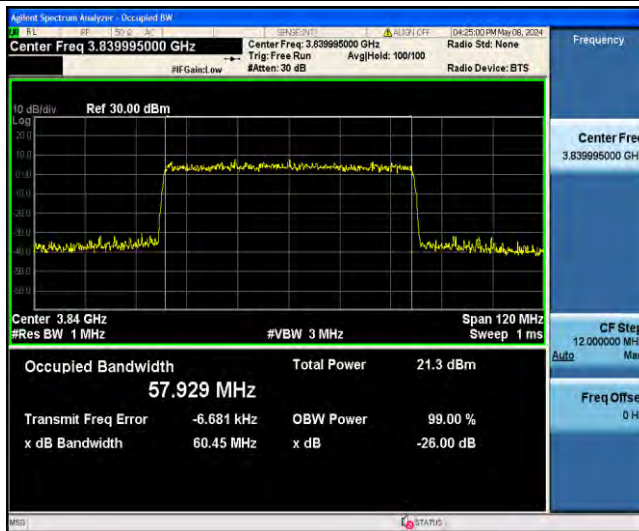

1-N77-3700-3980-PC3-30-60-M-9-CP-256QAM-Outer_Full-162@0-Ant23-57.929-60.45-≤60-PASS