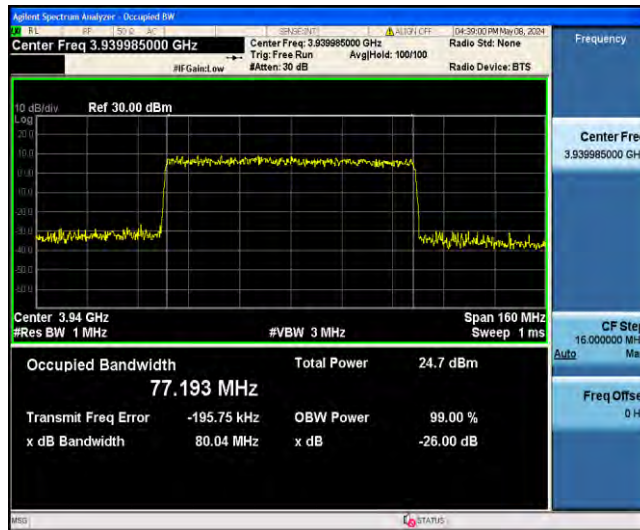

1-N77-3700-3980-PC3-30-80-H-4-DFT-64QAM-Outer_Full-216@0-Ant23-77.193-80.04-≤80-PASS