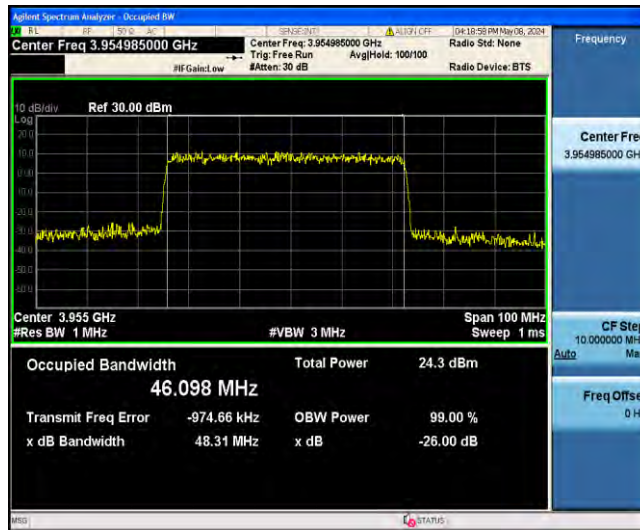

1-N77-3700-3980-PC3-30-50-H-4-DFT-64QAM-Outer_Full-128@0-Ant23-46.098-48.31-<50-PASS