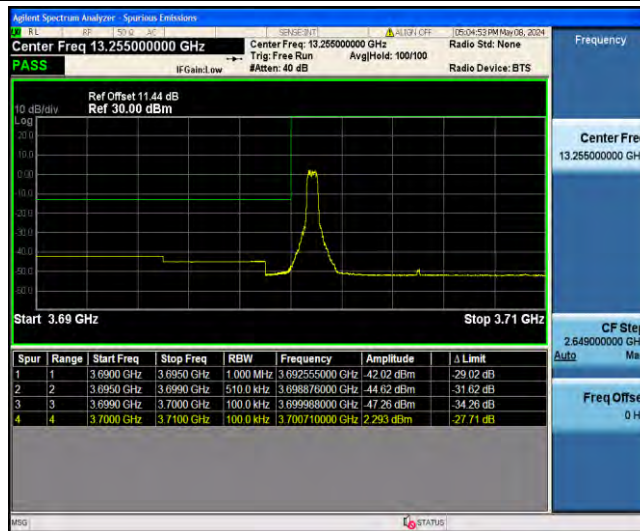

1-N77-3700-3980-PC3-30-10-L-4-CP-QPSK-Edge_1RB_Left-1@0-Ant23-3692.56-29.02--42.02-PASS