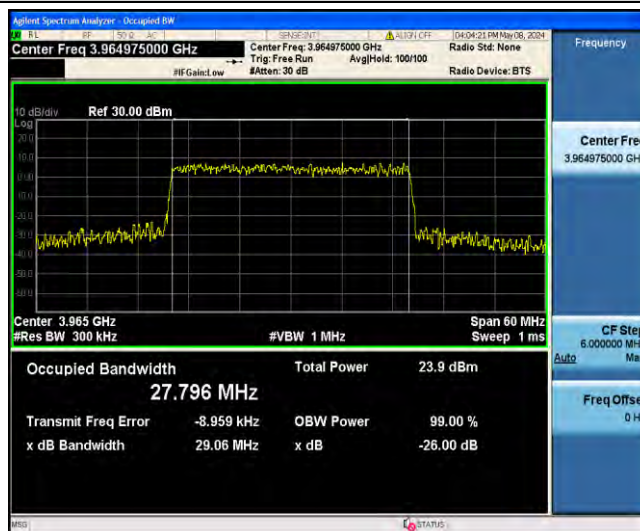

1-N77-3700-3980-PC3-30-30-H-8-CP-64QAM-Outer_Full-78@0-Ant23-27.796-29.06-≤30-PASS