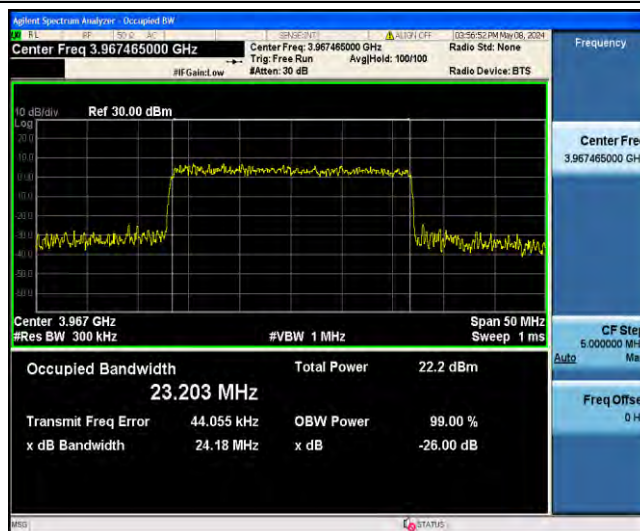

1-N77-3700-3980-PC3-30-25-H-8-CP-64QAM-Outer_Full-65@0-Ant23-23.203-24.18-≤25-PASS