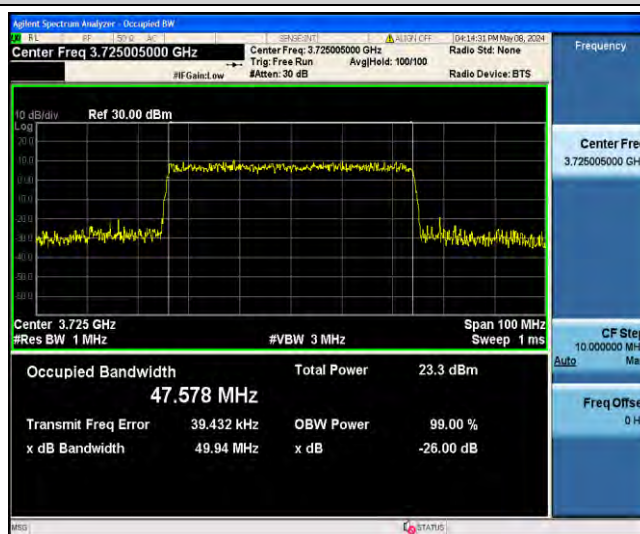

1-N77-3700-3980-PC3-30-50-L-8-CP-64QAM-Outer_Full-133@0-Ant23-47.578-49.94-<50-PASS