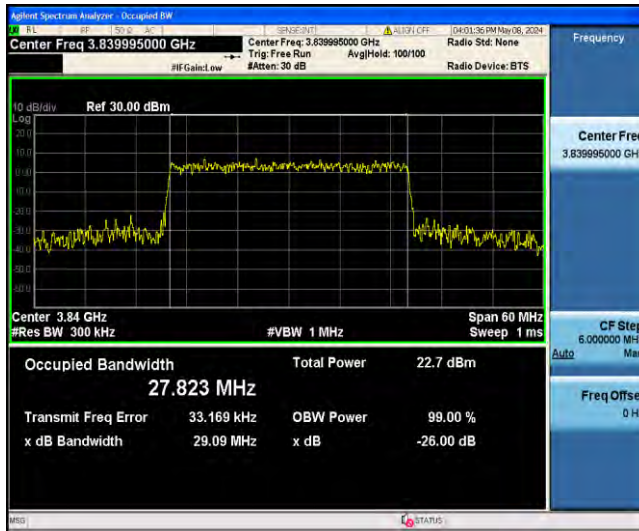

1-N77-3700-3980-PC3-30-30-M-6-CP-QPSK-Outer_Full-78@0-Ant23-27.823-29.09-≤30-PASS