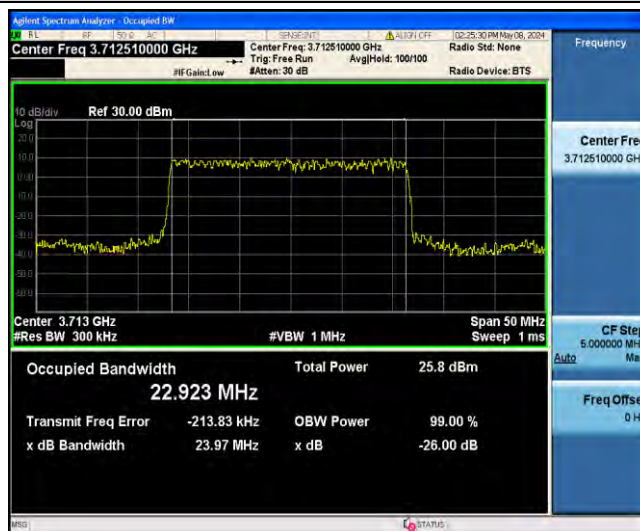

1-N77-3700-3980-PC3-30-25-L-2-DFT-PI2BPSK-Outer_Full-64@0-Ant23-22.923-23.97-≤25-PASS