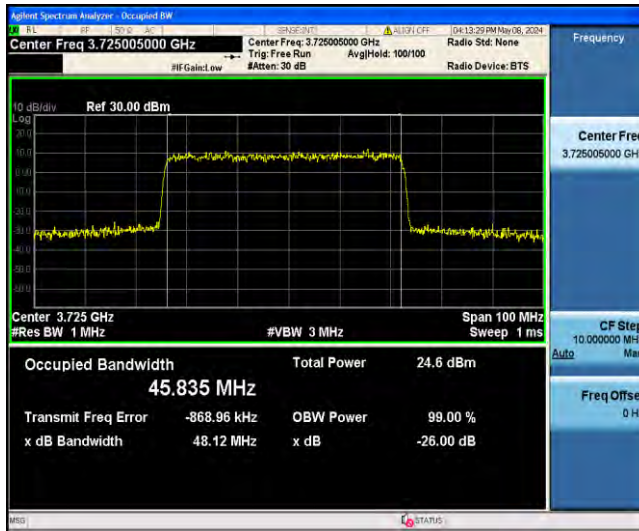

1-N77-3700-3980-PC3-30-50-L-3-DFT-16QAM-Outer_Full-128@0-Ant23-45.835-48.12-<50-PASS