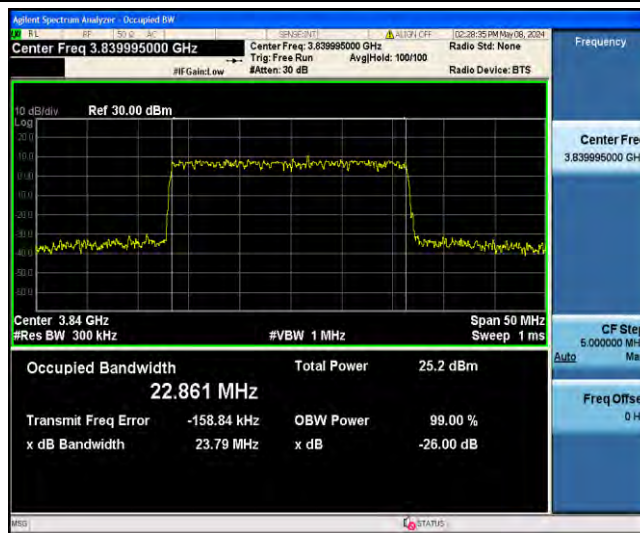

1-N77-3700-3980-PC3-30-25-M-4-DFT-64QAM-Outer_Full-64@0-Ant23-22.861-23.79-≤25-PASS