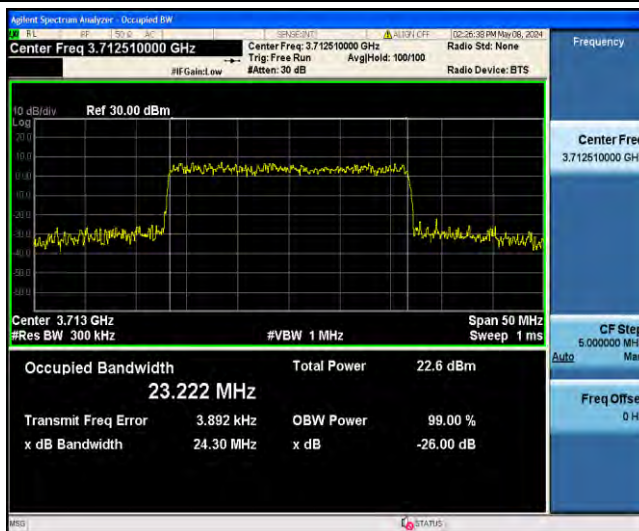

1-N77-3700-3980-PC3-30-25-L-7-CP-16QAM-Outer_Full-65@0-Ant23-23.222-24.30-<25-PASS