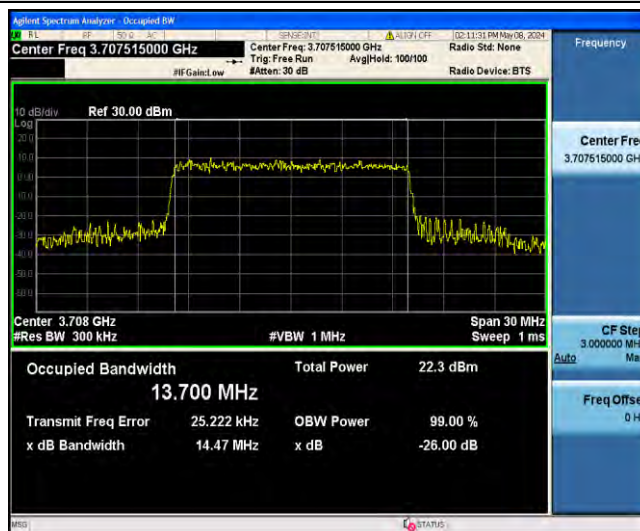

1-N77-3700-3980-PC3-30-15-L-8-CP-64QAM-Outer_Full-38@0-Ant23-13.700-14.47-≤15-PASS