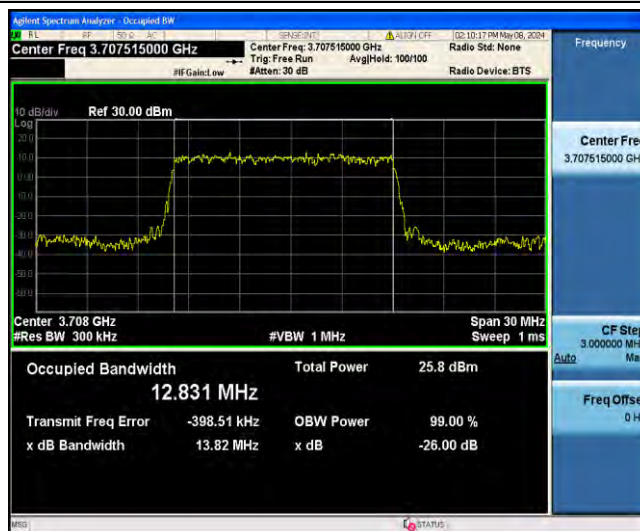

1-N77-3700-3980-PC3-30-15-L-2-DFT-PI2BPSK-Outer_Full-36@0-Ant23-12.831-13.82-≤15-PASS