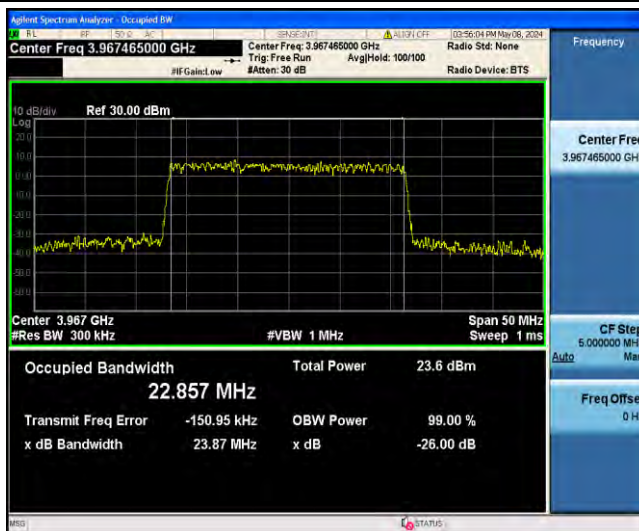

1-N77-3700-3980-PC3-30-25-H-4-DFT-64QAM-Outer_Full-64@0-Ant23-22.857-23.87-<=25-PASS