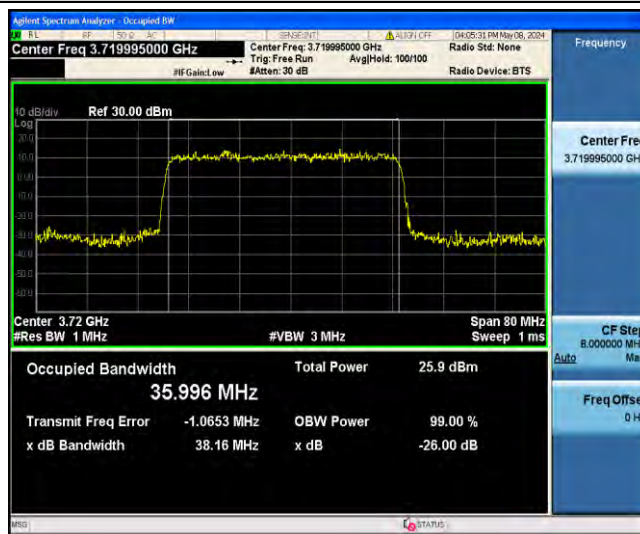

1-N77-3700-3980-PC3-30-40-L-2-DFT-PI2BPSK-Outer_Full-100@0-Ant23-35.996-38.16-≤40-PASS