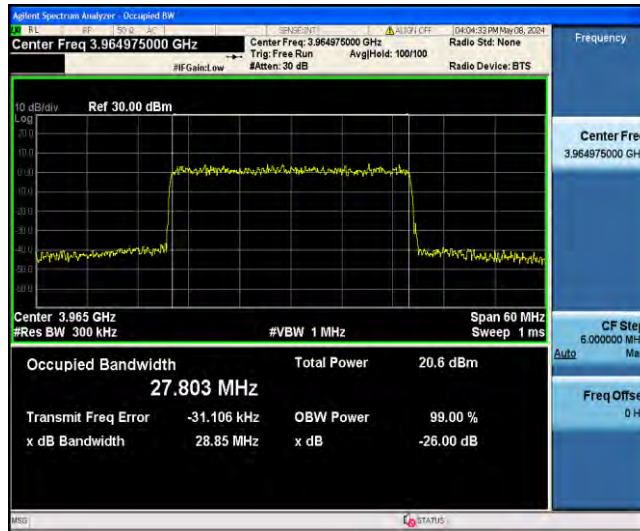

1-N77-3700-3980-PC3-30-30-H-9-CP-256QAM-Outer_Full-78@0-Ant23-27.803-28.85-≤30-PASS