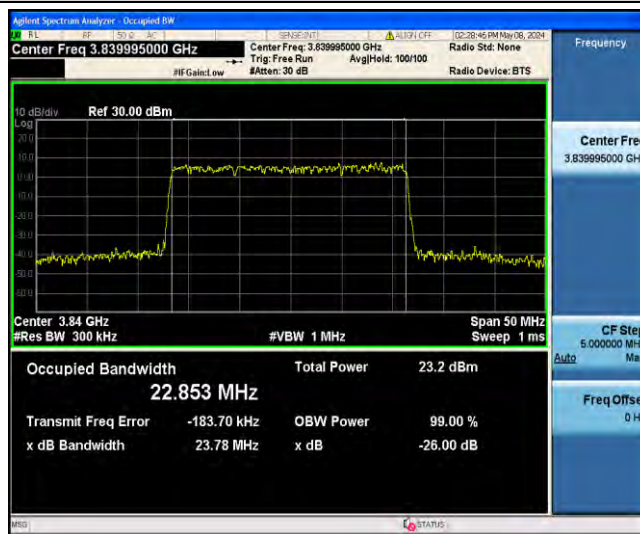

1-N77-3700-3980-PC3-30-25-M-5-DFT-256QAM-Outer_Full-64@0-Ant23-22.853-23.78-≤25-PASS