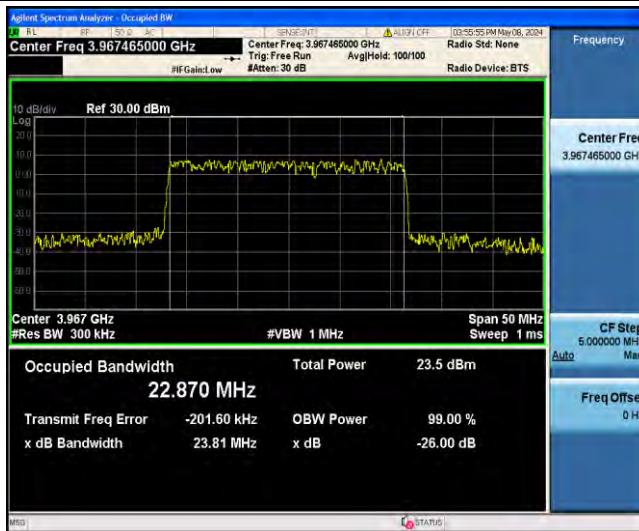

1-N77-3700-3980-PC3-30-25-H-3-DFT-16QAM-Outer_Full-64@0-Ant23-22.870-23.81-<=25-PASS