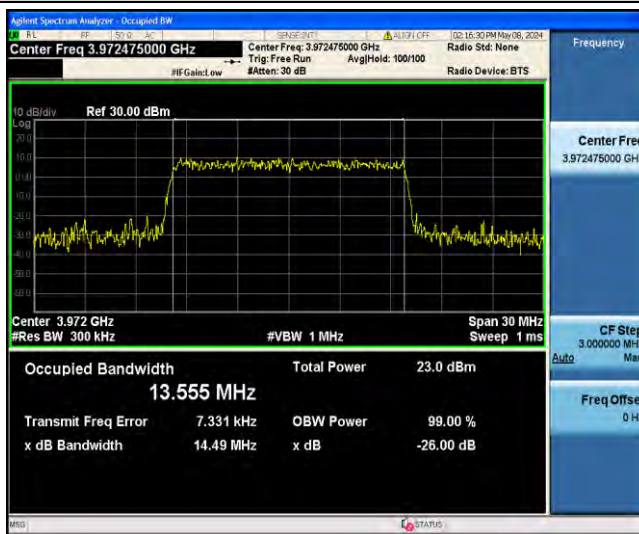

1-N77-3700-3980-PC3-30-15-H-8-CP-64QAM-Outer_Full-38@0-Ant23-13.555-14.49-≤15-PASS