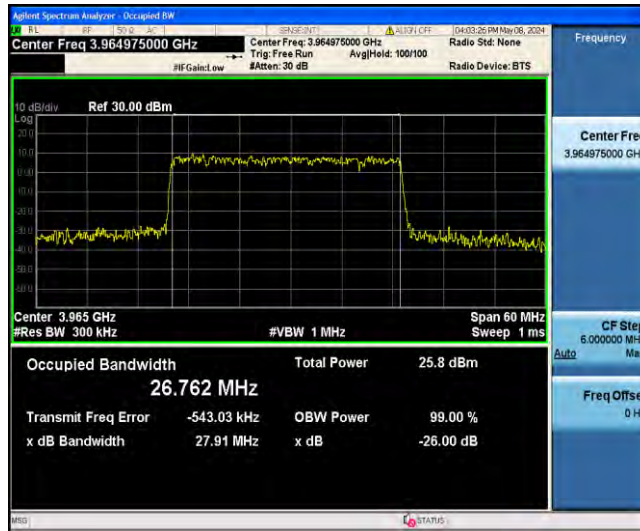

1-N77-3700-3980-PC3-30-30-H-3-DFT-16QAM-Outer_Full-75@0-Ant23-26.762-27.91-≤30-PASS