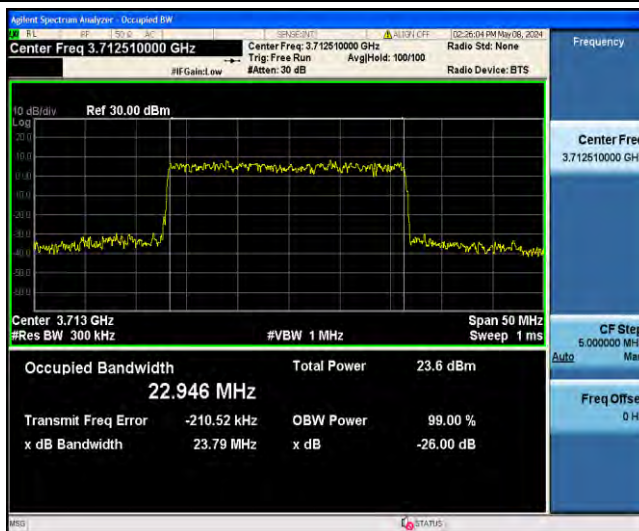

1-N77-3700-3980-PC3-30-25-L-4-DFT-64QAM-Outer_Full-64@0-Ant23-22.946-23.79-<25-PASS