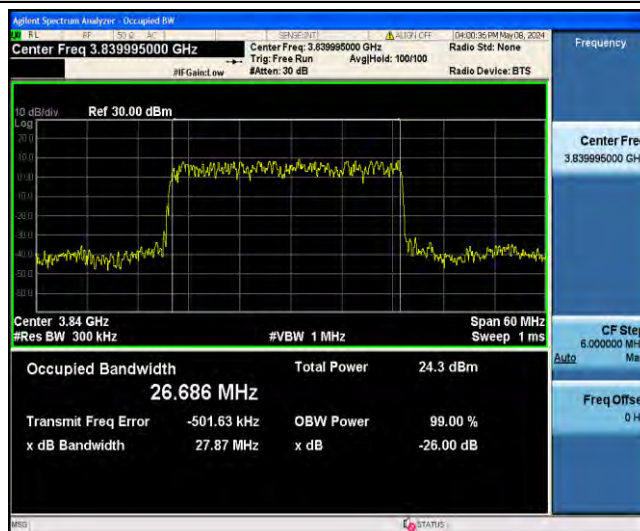

1-N77-3700-3980-PC3-30-30-M-2-DFT-PI2BPSK-Outer_Full-75@0-Ant23-26.686-27.87-<30-PASS