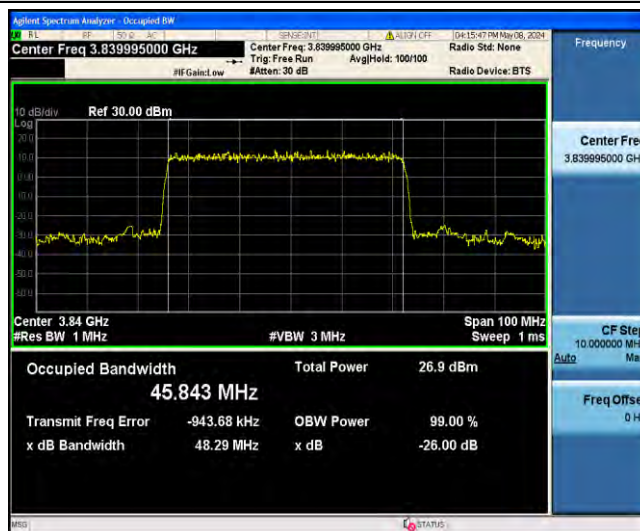

1-N77-3700-3980-PC3-30-50-M-2-DFT-PI2BPSK-Outer_Full-128@0-Ant23-45.843-48.29-<50-PASS