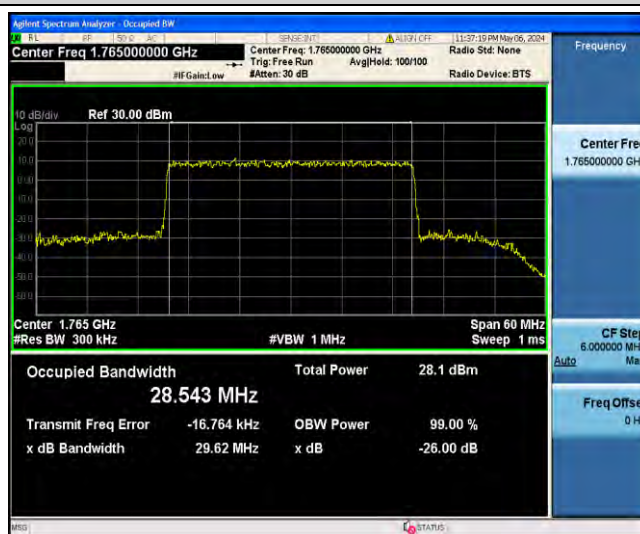

1-N66-PC3-15-30-H-8-CP-64QAM-Outer_Full-160@0-Ant31-28.543-29.62-<30-PASS