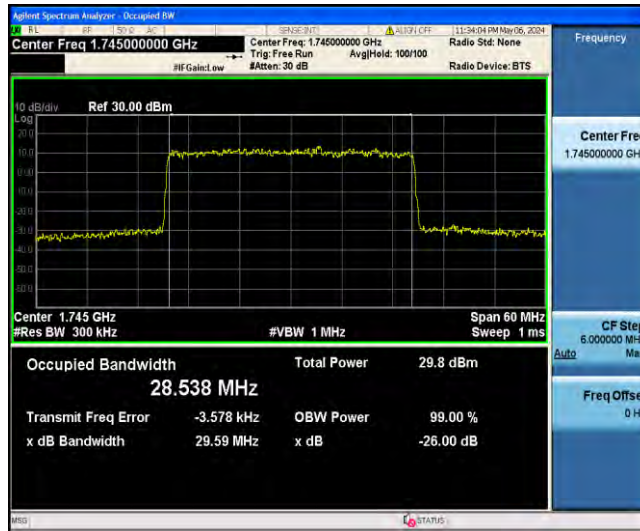

1-N66-PC3-15-30-M-3-DFT-16QAM-Outer_Full-160@0-Ant31-28.538-29.59-≤30-PASS