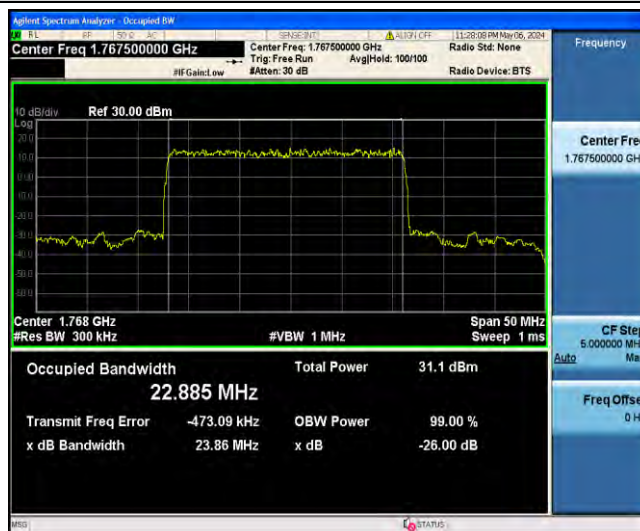

1-N66-PC3-15-25-H-2-DFT-PI2BPSK-Outer_Full-128@0-Ant31-22.885-23.86-≤25-PASS