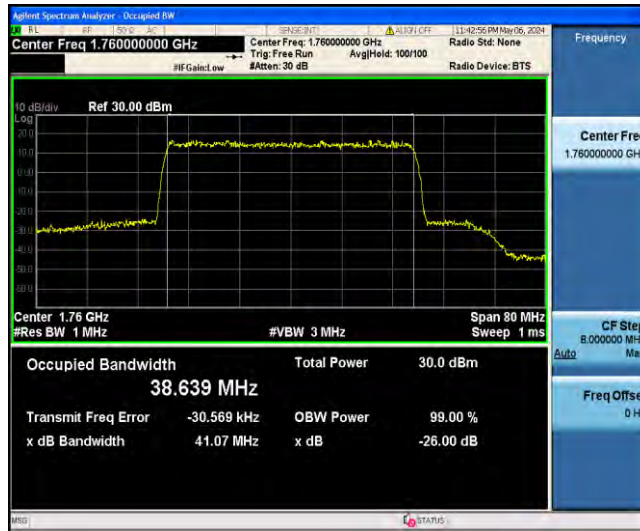

1-N66-PC3-15-40-H-3-DFT-16QAM-Outer_Full-216@0-Ant31-38.639-41.07-≤40-PASS