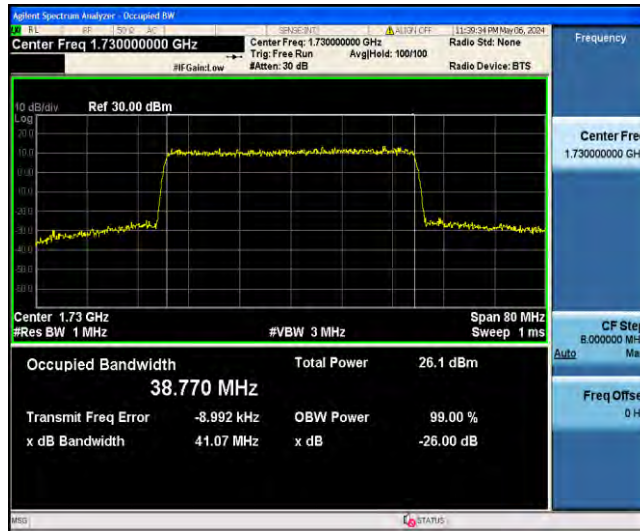

1-N66-PC3-15-40-L-9-CP-256QAM-Outer_Full-216@0-Ant31-38.770-41.07-≤40-PASS