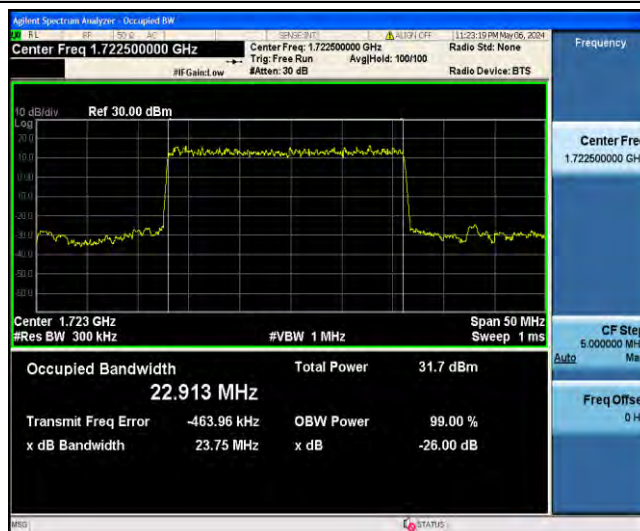

1-N66-PC3-15-25-L-2-DFT-Pi2BPSK-Outer_Full-128@0-Ant31-22.913-23.75-≤25-PASS