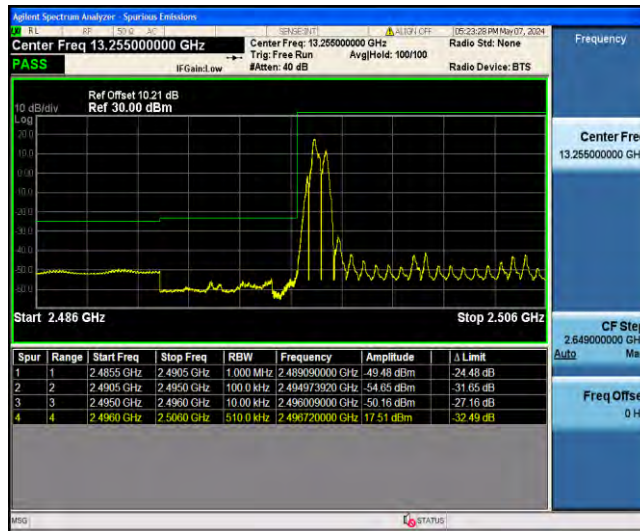

Band Edge for SA

Test Graphs

1-N41-PC2-30-10-L-1-DFT-PI2BPSK-Edge_1RB_Left-1@0-Ant31-2489.09-24.48--49.48-PASS