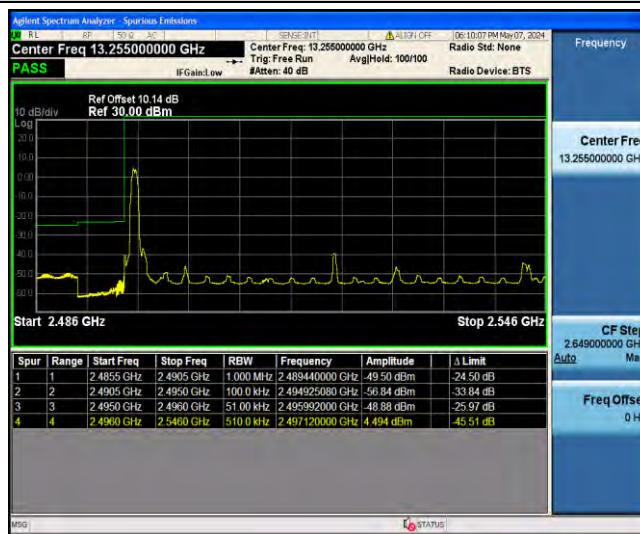

1-N41-PC2-30-50-L-1-DFT-PI2BPSK-Edge_1RB_Left-1@0-Ant31-2489.44-24.50--49.50-PASS