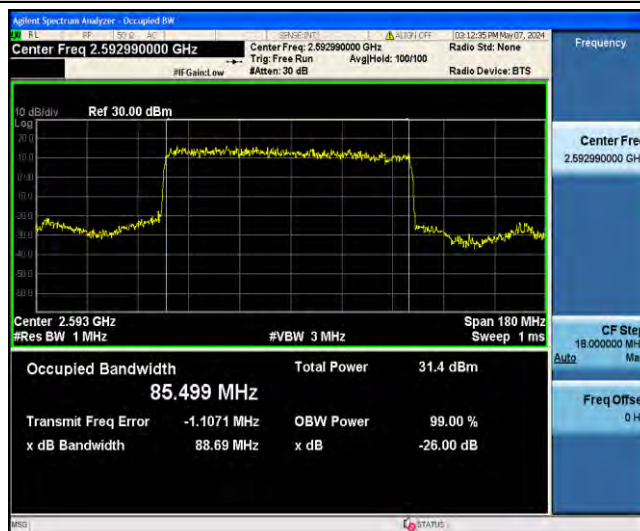

1-N41-PC2-30-90-M-2-DFT-PI2BPSK-Outer_Full-240@0-Ant31-85.499-88.69-≤90-PASS