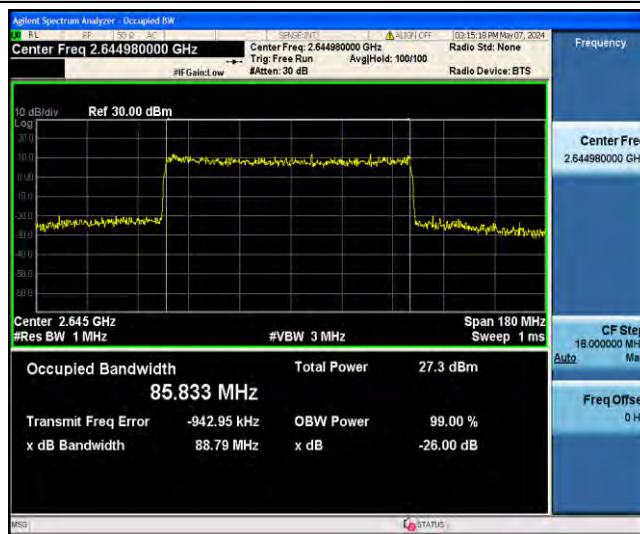

1-N41-PC2-30-90-H-5-DFT-256QAM-Outer_Full-240@0-Ant31-85.833-88.79-≤90-PASS