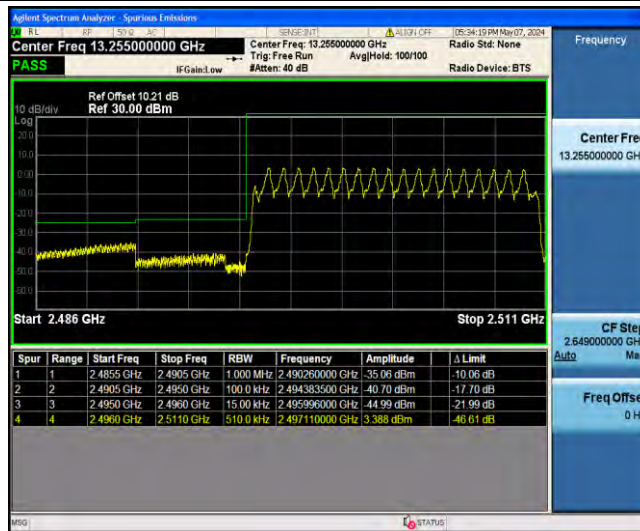

1-N41-PC2-30-15-L-6-CP-QPSK-Outer_Full-38@0-Ant31-2490.26-10.06--35.06-PASS