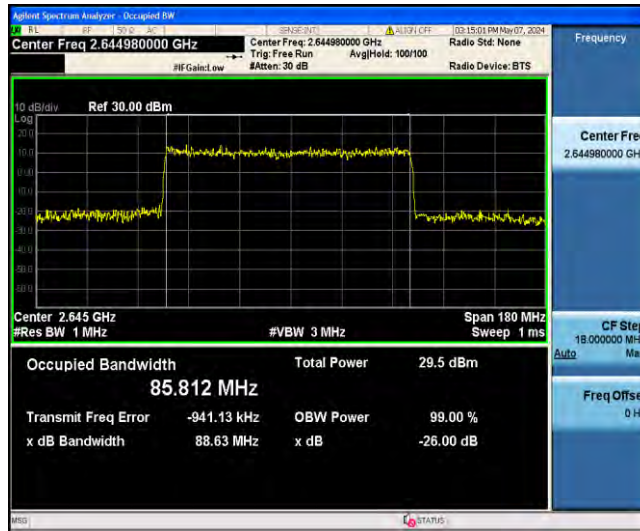

1-N41-PC2-30-90-M-9-CP-256QAM-Outer\_Full-245@0-Ant31-87.281-90.36-<90-PASS

1-N41-PC2-30-90-H-1-DFT-QPSK-Outer\_Full-240@0-Ant31-85.904-88.60-<90-PASS

1-N41-PC2-30-90-H-2-DFT-PI2BPSK-Outer\_Full-240@0-Ant31-85.900-88.72-<90-PASS