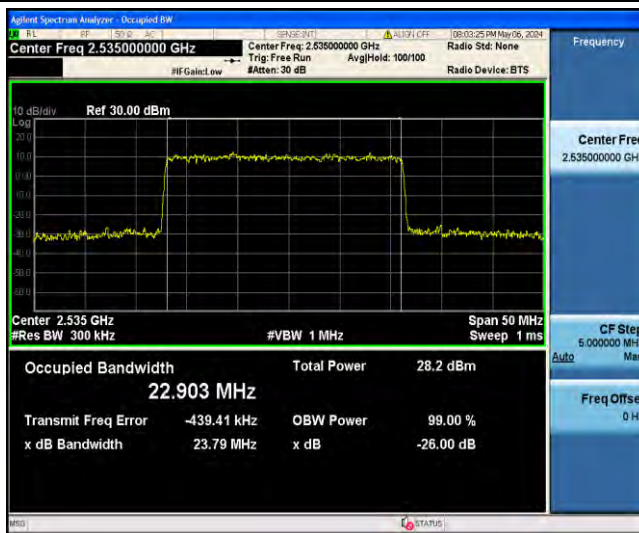

1-N7-PC3-15-25-M-4-DFT-64QAM-Outer_Full-128@0-Ant31-22.903-23.79-≤25-PASS