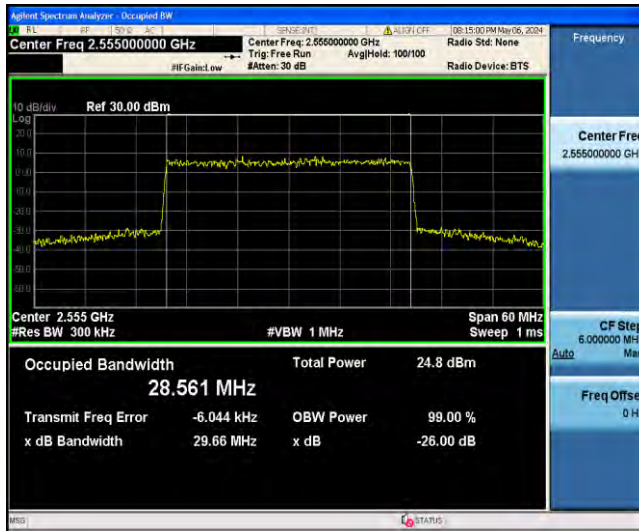

1-N7-PC3-15-30-H-9-CP-256QAM-Outer_Full-160@0-Ant31-28.561-29.66-<30-PASS