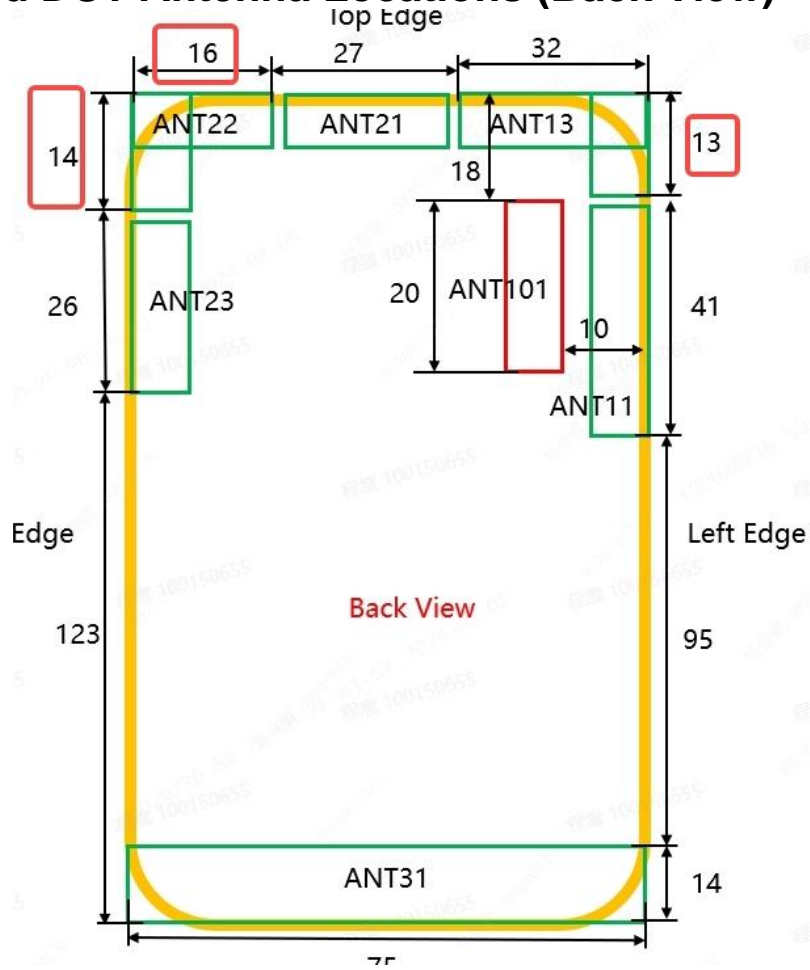

Appendix F

Antenna Locations

1. Detailed DUT Antenna Locations

1. Detailed DUT Antenna Locations (Back View)

Antenna	Tested TX Bands
Ant 11#	LTE Band2/4/7/38/41/66 NR Band n2/n7/n66/n38/n41/n77/n78
Ant 31#	GSM850/GSM1900 WCDMA Band II/IV/V LTE Band2/4/5/7/12/13/17/26/38/41/66 NR Band n2/n5/n7/n26/n66/n38/n41
Ant 13#	GSM850/GSM1900 WCDMA Band II/IV/V LTE Band2/4/5/7/12/13/17/26/38/41/66 NR Band n2/n5/n7/n26/n66/n38/n41
Ant 23#	n77/n78
Ant 101#	n77/n78(SRS only)
Ant 21#	n77/n78(SRS only)
ANT22#	2.4GWIFI/5GWIFI/BT