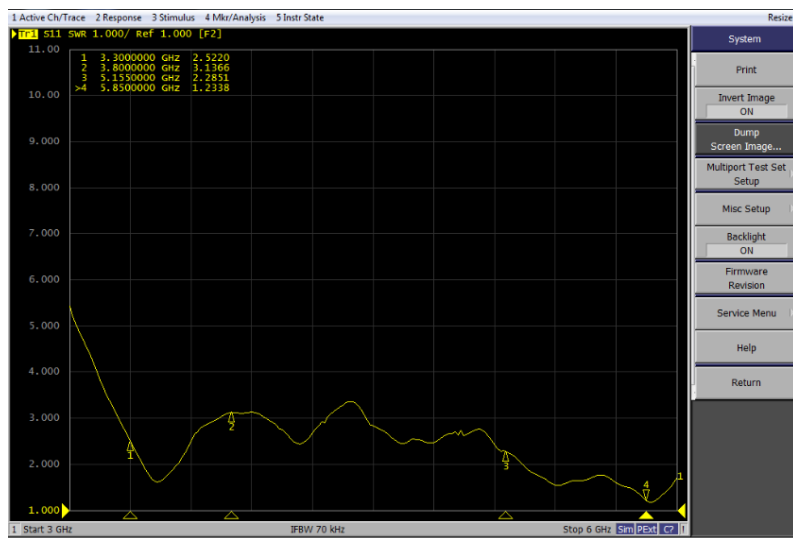

Antenna Specification

Brand	vivo	Model name	V2341
data	2024/3/15	Software version	PD2343KF_EX_A_14.0.8.8. W30

1、Test

1.1 VSWR test

1.1.1 VSWR

ANT22#

ANT23#

Picture one: VSWR

Gain value is measured by Wen Qichao

Gain Value is measured in active call & Antenna selection.

Antenna gain is measured in ETS Chamber.

Test Equipment list

Description	Manufacturer	Model	Cal Due
Passive test equipment	Keysight	E5071C	2023/4/28-2024/4/27

1600	-2.58
1605	-2.63
1610	-2.75
1615	-2.89
1620	-2.86
1625	-2.95
1630	-3.06
1635	-3.24
1640	-3.40
1645	-3.39
1650	-3.39
2400	-1.07
2410	-0.92
2420	-0.82
2430	-0.73
2440	-0.54
2450	-0.27
2460	0.01
2470	0.53
2480	0.80
2490	0.71
2500	0.46
5150	-1.97
5160	-2.15
5170	-1.94
5180	-1.71
5190	-1.68
5200	-1.79
5210	-1.94
5220	-1.78
5230	-1.73
5240	-1.81
5250	-1.88
5260	-1.70
5270	-1.60
5280	-1.40
5290	-1.45
5300	-1.24
5310	-1.29
5320	-1.32
5330	-1.01
5340	-1.06
5350	-1.10
5360	-1.07
5370	-1.14

5380	-1.06
5390	-1.12
5400	-1.31
5410	-1.36
5420	-1.47
5430	-1.55
5440	-1.44
5450	-1.50
5460	-1.56
5470	-1.59
5480	-1.75
5490	-1.77
5500	-1.73
5510	-2.01
5520	-1.78
5530	-1.82
5540	-1.72
5550	-1.72
5560	-1.85
5570	-2.17
5580	-2.21
5590	-2.32
5600	-2.30
5610	-2.31
5620	-2.57
5630	-2.53
5640	-2.53
5650	-2.60
5660	-2.72
5670	-2.93
5680	-2.68
5690	-2.54
5700	-2.60
5710	-2.62
5720	-2.64
5730	-2.21
5740	-1.97
5750	-1.78
5760	-1.80
5770	-1.76
5780	-1.67
5790	-1.71
5800	-1.65
5810	-1.70
5820	-1.68