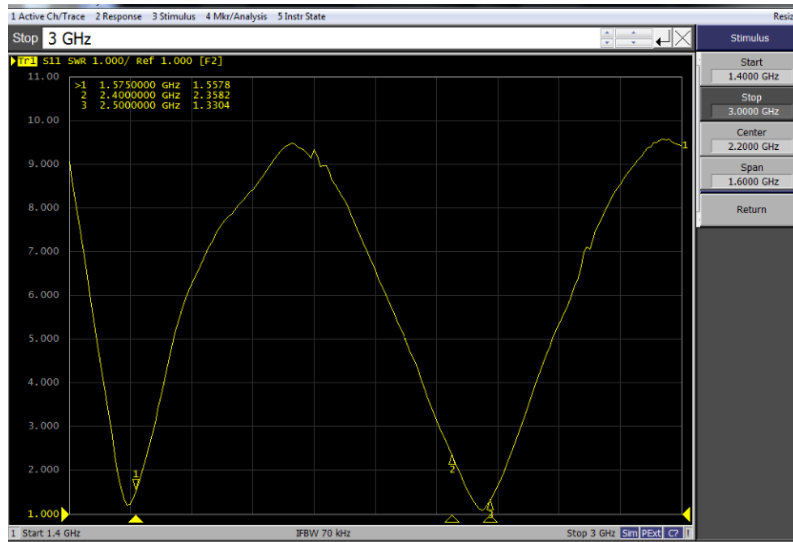

Antenna Specification

Brand	vivo	Model name	V2341
data	2024/3/15	Software version	PD2343KF_EX_A_14.0.8.8. W30

1、Test

1.1 VSWR test

1.1.1 VSWR

ANT22#

ANT23#

Picture one: VSWR

Gain value is measured by Wen Qichao

Gain Value is measured in active call & Antenna selection.

Antenna gain is measured in ETS Chamber.

Test Equipment list

Description	Manufacturer	Model	Cal Due
Passive test equipment	Keysight	E5071C	2023/4/28-2024/4/27

1600	-2.58
1605	-2.63
1610	-2.75
1615	-2.89
1620	-2.86
1625	-2.95
1630	-3.06
1635	-3.24
1640	-3.40
1645	-3.39
1650	-3.39
2400	-1.07
2410	-0.92
2420	-0.82
2430	-0.73
2440	-0.54
2450	-0.27
2460	0.01
2470	0.53
2480	0.80
2490	0.71
2500	0.46
5150	-1.97
5160	-2.15
5170	-1.94
5180	-1.71
5190	-1.68
5200	-1.79
5210	-1.94
5220	-1.78
5230	-1.73
5240	-1.81
5250	-1.88
5260	-1.70
5270	-1.60
5280	-1.40
5290	-1.45
5300	-1.24
5310	-1.29
5320	-1.32
5330	-1.01
5340	-1.06
5350	-1.10
5360	-1.07
5370	-1.14