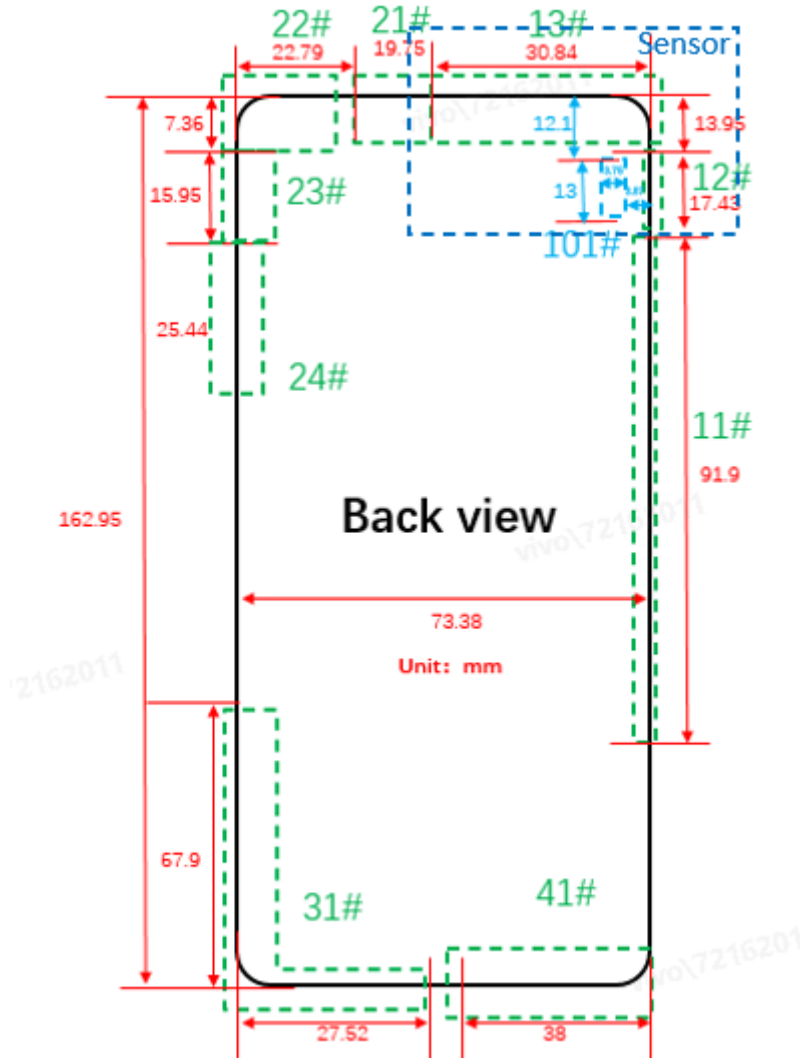

## Antenna Locations

1. Detailed DUT Antenna Locations
-----------------------------------

### 1. Detailed DUT Antenna Locations (Back View)

Antenna	Tested TX Bands
Ant 11#	GSM850 WCDMA:B5 CDMA:BC0 LTE:B5/12/13/17/26 NR: n5/26
Ant 12#	LTE:B2/4/7(UL_CA) NSA:N7/38/41/66
Ant 13#	GSM1900 WCDMA:B2/4 LTE:B2/4/7/38/41/66 NR: n2/7/38/41/66/77/78
Ant 101#	NR:N77/78
Ant 21#	NR:N77/78
Ant 22#	WIFI 2.4G/BT
Ant 23#	WIFI5G NR:N77/78
Ant 24#	Rx only
Ant 31#	GSM850 WCDMA:B5 CDMA:BC0 LTE:B5/12/13/17/26 NR: n5/26
Ant 41#	GSM1900 WCDMA:B2/4 LTE:B2/4/7/38/41/66 NR: n2/7/38/41/66