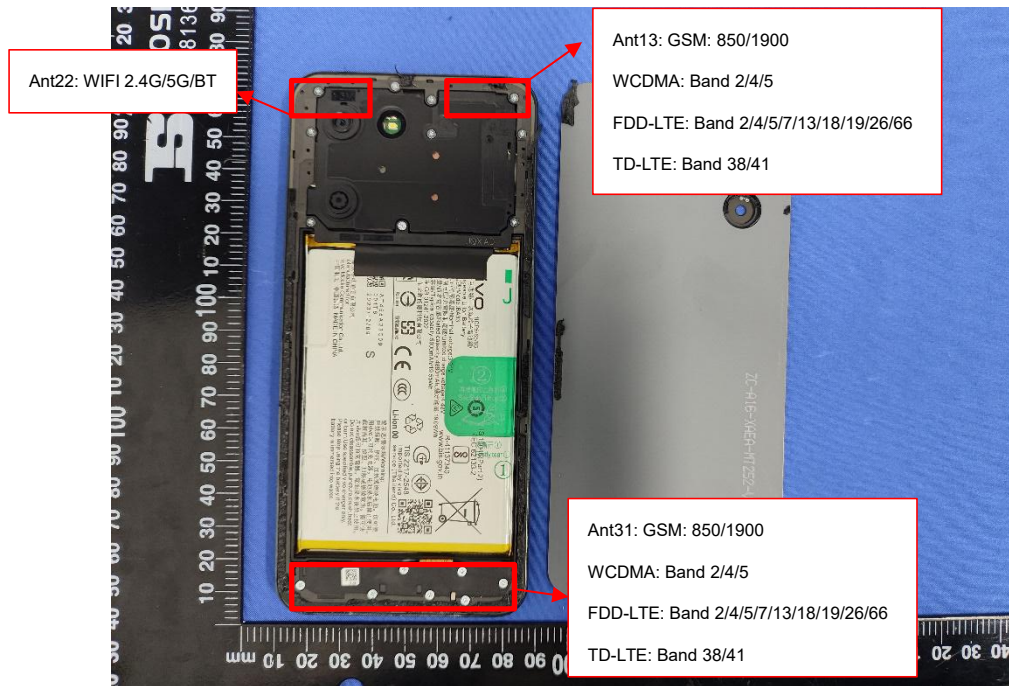

EUT INTERNAL PHOTOS

EUT UNCOVER VIEW 1

EUT UNCOVER VIEW 2

EUT UNCOVER VIEW 3

EUT UNCOVER VIEW 4

MAIN BOARD TOP VIEW (WITH SHIELDING)

MAIN BOARD TOP VIEW (WITHOUT SHIELDING)

MAIN BOARD REAR VIEW (WITH SHIELDING)

MAIN BOARD REAR VIEW (WITHOUT SHIELDING)

SECONDARY BOARD 1 TOP VIEW

SECONDARY BOARD 1 REAR VIEW

BATTERY 2 TOP VIEW

BATTERY 2 REAR VIEW

BATTERY 3 TOP VIEW

BATTERY 3 REAR VIEW

ANTENNA LOCATION