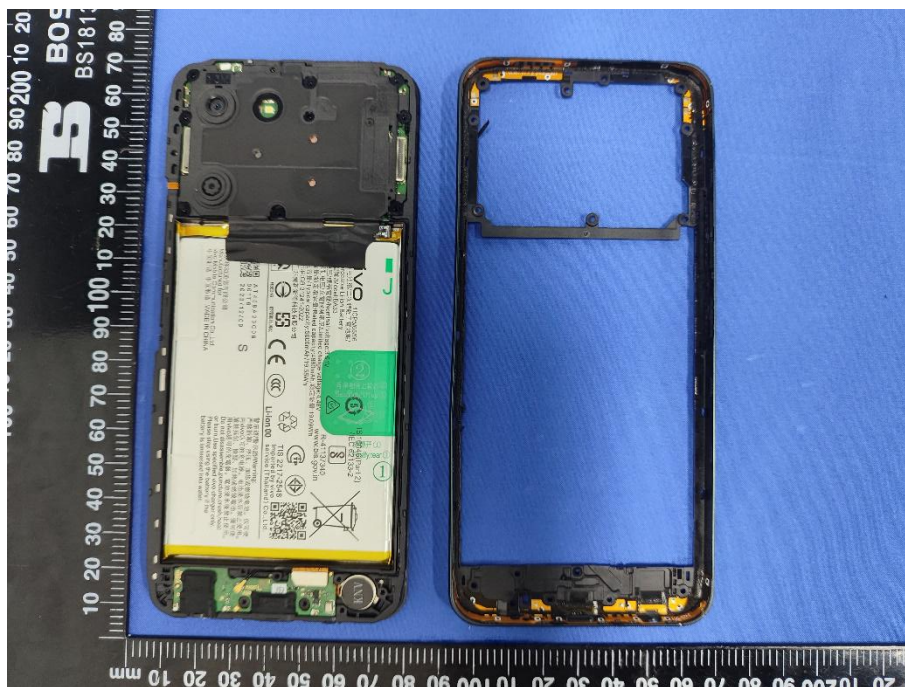

EUT INTERNAL PHOTOS

EUT UNCOVER VIEW 1

EUT UNCOVER VIEW 2

EUT UNCOVER VIEW 3

EUT UNCOVER VIEW 4

MAIN BOARD TOP VIEW (WITH SHIELDING)

MAIN BOARD TOP VIEW (WITHOUT SHIELDING)

MAIN BOARD REAR VIEW (WITH SHIELDING)

MAIN BOARD REAR VIEW (WITHOUT SHIELDING)

SECONDARY BOARD 1 TOP VIEW

SECONDARY BOARD 1 REAR VIEW

BATTERY 2 TOP VIEW

BATTERY 2 REAR VIEW

BATTERY 3 TOP VIEW

BATTERY 3 REAR VIEW

ANTENNA LOCATION