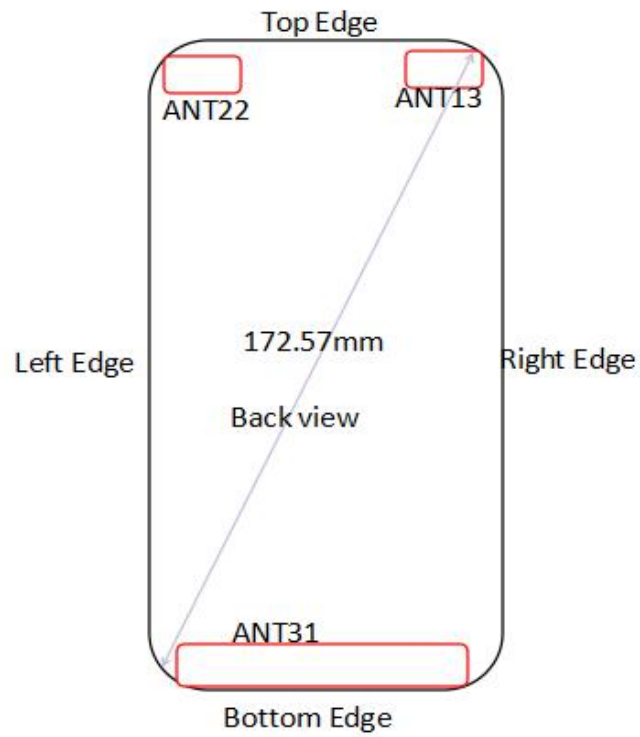

EUT INTERNAL PHOTOS

EUT UNCOVER VIEW 1

EUT UNCOVER VIEW 2

EUT UNCOVER VIEW 3

EUT UNCOVER VIEW 4

MAIN BOARD TOP VIEW (WITH SHIELDING)

MAIN BOARD TOP VIEW (WITHOUT SHIELDING)

MAIN BOARD REAR VIEW (WITH SHIELDING)

MAIN BOARD REAR VIEW (WITHOUT SHIELDING)

SECONDARY BOARD 1 TOP VIEW

SECONDARY BOARD 1 REAR VIEW

BATTERY 2 TOP VIEW

BATTERY 2 REAR VIEW

BATTERY 3 TOP VIEW

BATTERY 3 REAR VIEW

ANTENNA LOCATION

--BLANK BELOW--