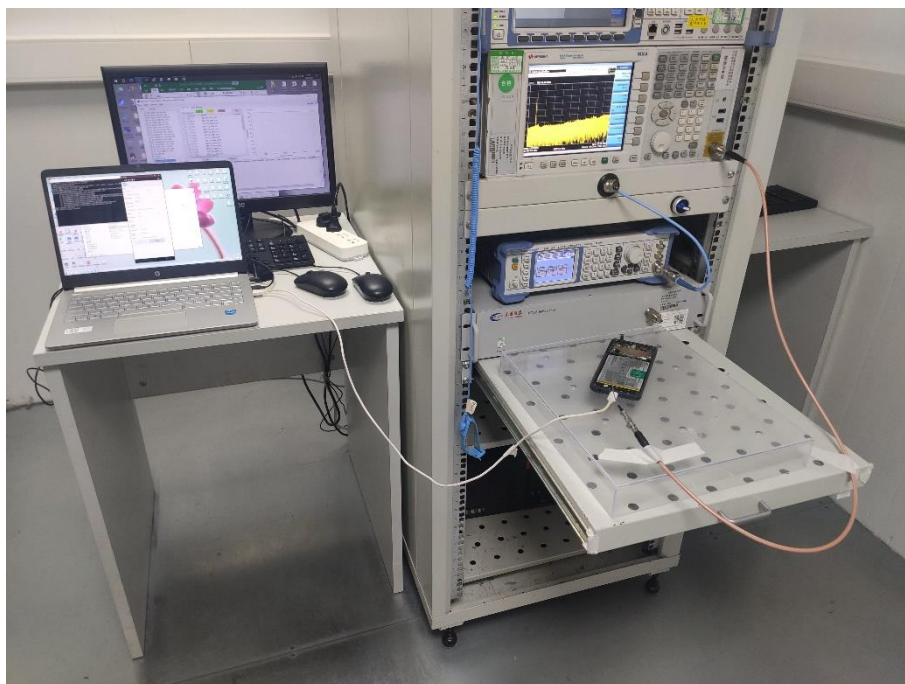

TEST SETUP PHOTOS

1 Radiated Test Photo

30MHz-1GHz-RF

Close-up-RF

Above 1GHz-RF

Close-up-RF

Below 30MHz-BT

Close-up-BT

30MHz-1GHz-BT

Close-up-BT

Above 1GHz-BT

Close-up-BT

2 Conducted Test Photo

Conducted Test-RF

Conducted Test-BT

Conducted Test-2.4GWIFI

Conducted Test-5GWIFI

DFS

3 Conducted Emission

Photo 1

Photo 2

--BLANK BELOW--