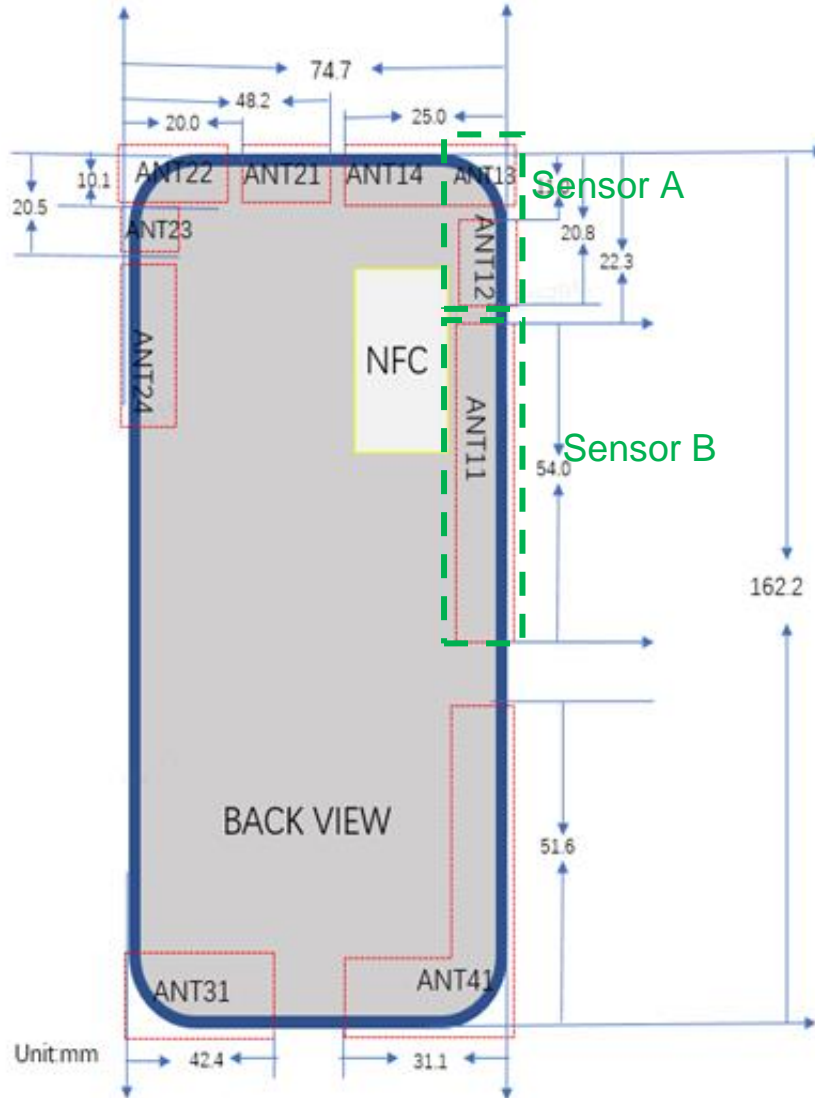

Appendix F

Antenna Locations

1. Detailed DUT Antenna Locations

1. Detailed DUT Antenna Locations (Back View)

Antenna	TX Bands
Ant 11#	GSM:850 WCDMA:B5 LTE: B2/4/5/7/12/13/17/26/66 NR:7/26/38/41/66
Ant 12#	NR:n77/78
Ant 13#	NR:n77/78
Ant 14#	GSM:1900 WCDMA: B2/4 LTE:B2/4/7/38/41/66 NR: n2/7/38/41/66
Ant 21#	NR:n77/78
Ant 22#	WiFi 2.4G BT
Ant 23#	NR:n77/78 WiFi 5G
Ant 31#	GSM: 1900 WCDMA:B2/4 LTE:B2/4/66/7/38/41 NR: n2/66/7/38/41
Ant 41#	GSM:850 WCDMA:B5 LTE: B5/12/13/17/26 NR: n5/26