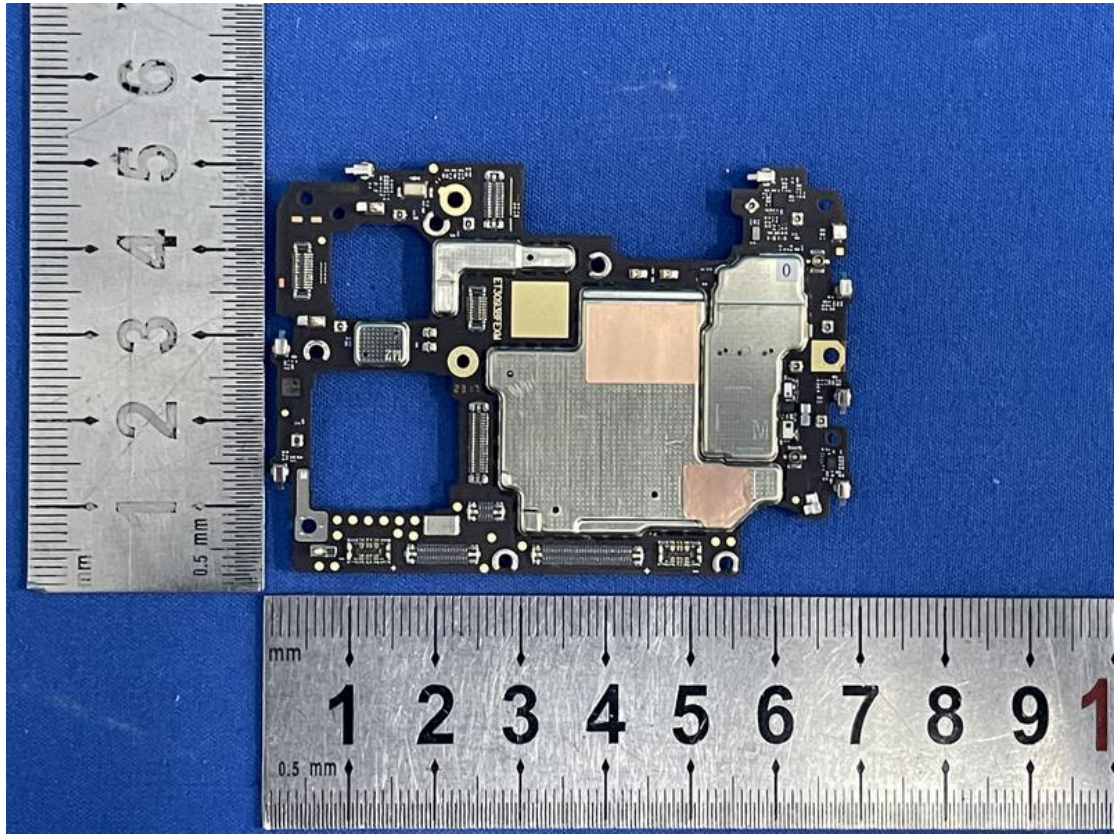

# **Internal photos**

Antenna	TX Bands
Ant 11#	GSM:850 CDMA:BC0 WCDMA:B5 LTE: B5/12/13/17/18/19/26 NSA LTE:B5/26 SA(FDD): n5/26 NSA:n5
Ant 12#	SA(FDD): n7 SA(TDD): n38/41 NSA LTE:B2/4/7/66/38/41 NSA:n7/66/38/41
Ant 13#	SA (TDD):77/78 NSA(TDD):78
Ant 14#	RX only,support SRS for N77/78
Ant 15#	GSM:1900 WCDMA:B2/4 LTE: B2/4/7/66/38/41 NSA_LTE:B2/4/7/66/B38/41 SA(FDD):n2/7/66 NSA:n7/66
Ant 21#	RX only,support SRS for N77/78
Ant 22#	WiFi2.4G CH0&WiFi5G CH0
Ant 23#	SA(TDD): n38/41/77/78 NSA LTE:B38/41 NSA:n38/41/78
Ant 24#	WiFi2.4G CH1&WiFi5G CH1
Ant 31#	GSM:1900 WCDMA:B2/4 LTE: B2/4/7/66/38/41 NSA_LTE:B2/4/7/66/B38/41 SA(FDD):n2/66
Ant 41#	GSM:850 CDMA:BC0 WCDMA:B5 LTE: B5/12/13/17/18/19/26 NSA LTE:B5/26 SA(FDD): n5/26 NSA:n5