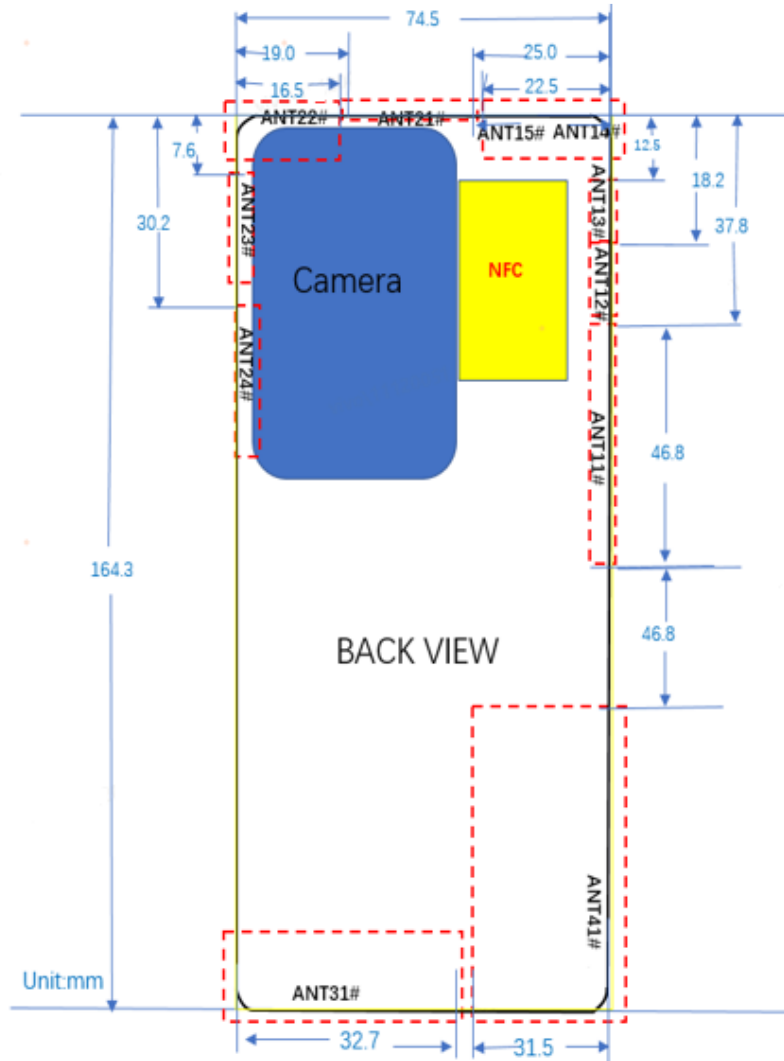

# **Internal photos**

Antenna	TX Bands
Ant 11#	GSM:850 CDMA:BC0 WCDMA:B5 LTE: B5/12/13/17/18/19/26 NSA LTE:B5/26 SA(FDD): n5/26 NSA:n5
Ant 12#	SA(FDD): n7 SA(TDD): n38/41 NSA LTE:B2/4/7/66/38/41 NSA:n7/66/38/41
Ant 13#	SA (TDD):77/78 NSA(TDD):78
Ant 14#	RX only,support SRS for N77/78
Ant 15#	GSM:1900 WCDMA:B2/4 LTE: B2/4/7/66/38/41 NSA_LTE:B2/4/7/66/B38/41 SA(FDD):n2/7/66 NSA:n7/66
Ant 21#	RX only,support SRS for N77/78
Ant 22#	WiFi2.4G CH0&WiFi5G CH0
Ant 23#	SA(TDD): n38/41/77/78 NSA LTE:B38/41 NSA:n38/41/78
Ant 24#	WiFi2.4G CH1&WiFi5G CH1
Ant 31#	GSM:1900 WCDMA:B2/4 LTE: B2/4/7/66/38/41 NSA_LTE:B2/4/7/66/B38/41 SA(FDD):n2/66
Ant 41#	GSM:850 CDMA:BC0 WCDMA:B5 LTE: B5/12/13/17/18/19/26 NSA LTE:B5/26 SA(FDD): n5/26 NSA:n5