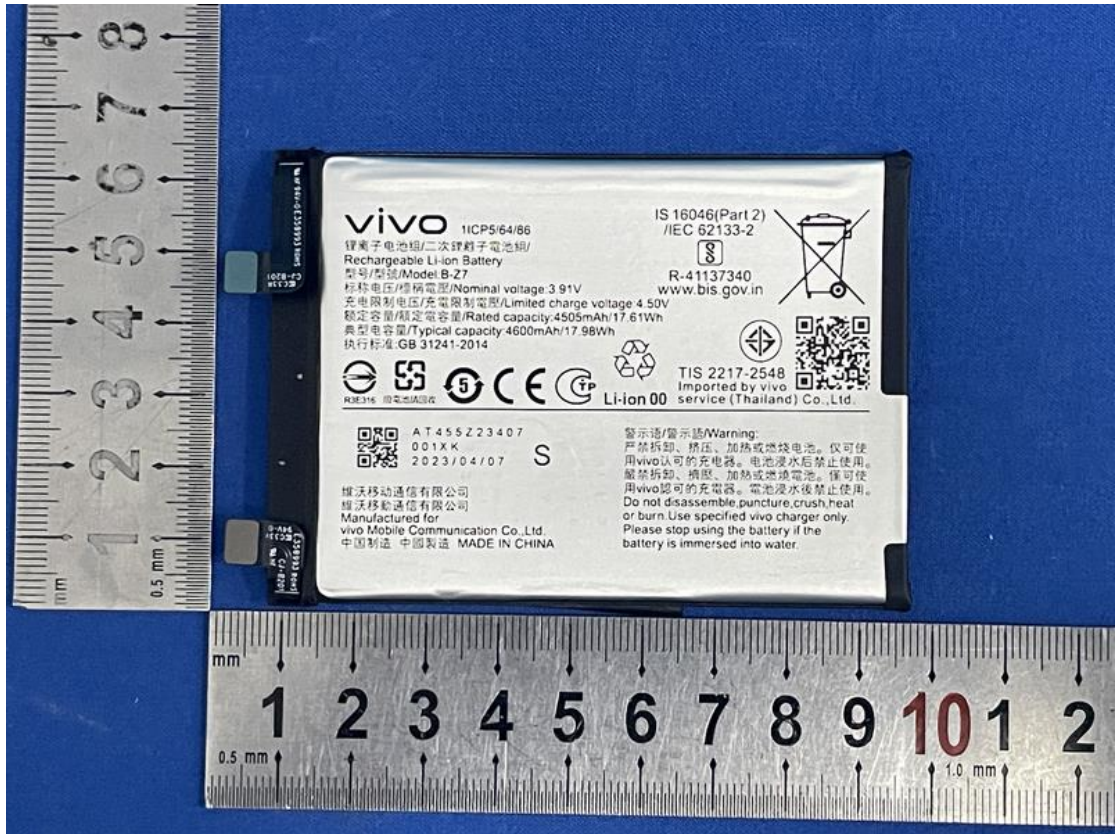

# **Internal photos**

Antenna	TX Bands
Ant 11#	GSM:850 CDMA:BC0 WCDMA:B5 LTE: B5/12/13/17/18/19/26 NSA LTE:B5/26 SA(FDD): n5/26 NSA:n5
Ant 12#	SA(FDD): n7 SA(TDD): n38/41 NSA LTE:B2/4/7/66/38/41 NSA:n7/66/38/41
Ant 13#	SA (TDD):77/78 NSA(TDD):78
Ant 14#	RX only,support SRS for N77/78
Ant 15#	GSM:1900 WCDMA:B2/4 LTE: B2/4/7/66/38/41 NSA_LTE:B2/4/7/66/B38/41 SA(FDD):n2/7/66 NSA:n7/66
Ant 21#	RX only,support SRS for N77/78
Ant 22#	WiFi2.4G CH0&WiFi5G CH0
Ant 23#	SA(TDD): n38/41/77/78 NSA LTE:B38/41 NSA:n38/41/78
Ant 24#	WiFi2.4G CH1&WiFi5G CH1
Ant 31#	GSM:1900 WCDMA:B2/4 LTE: B2/4/7/66/38/41 NSA_LTE:B2/4/7/66/B38/41 SA(FDD):n2/66
Ant 41#	GSM:850 CDMA:BC0 WCDMA:B5 LTE: B5/12/13/17/18/19/26 NSA LTE:B5/26 SA(FDD): n5/26 NSA:n5