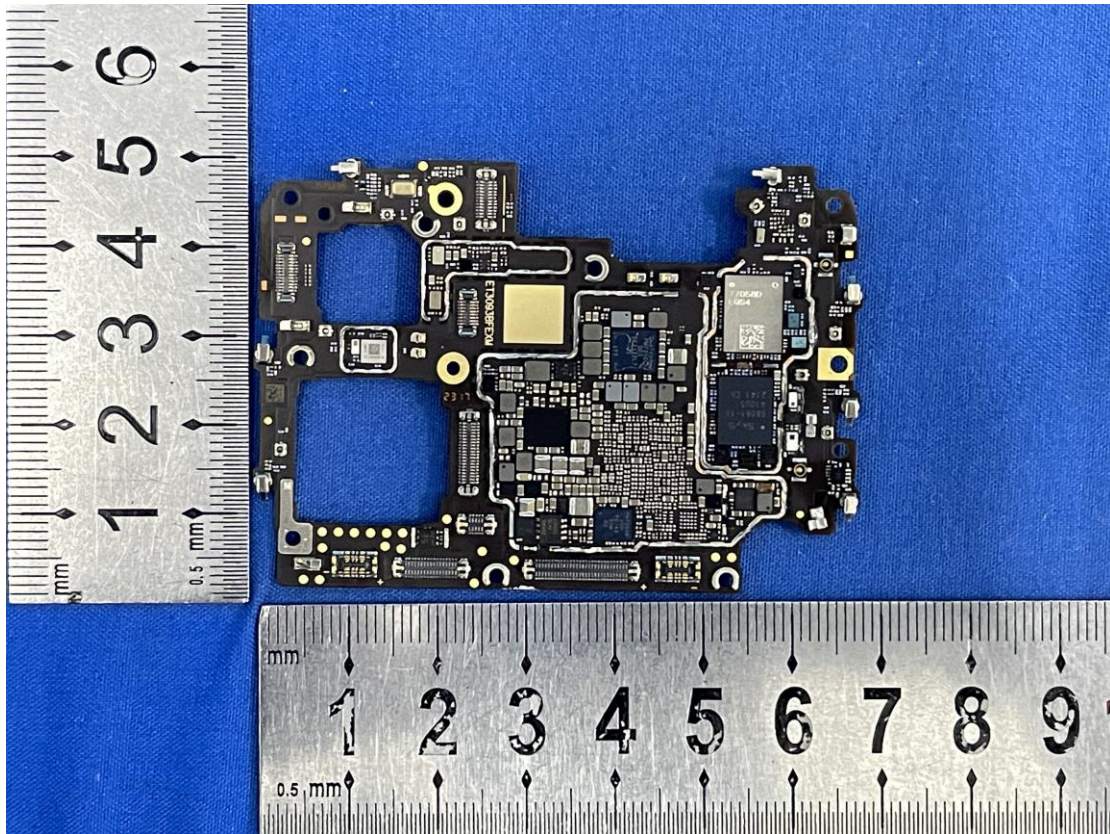

# **Internal photos**

Antenna	TX Bands
Ant 11#	GSM:850 CDMA:BC0 WCDMA:B5 LTE: B5/12/13/17/18/19/26 NSA LTE:B5/26 SA(FDD): n5/26 NSA:n5
Ant 12#	SA(FDD): n7 SA(TDD): n38/41 NSA LTE:B2/4/7/66/38/41 NSA:n7/66/38/41
Ant 13#	SA (TDD):77/78 NSA(TDD):78
Ant 14#	RX only,support SRS for N77/78
Ant 15#	GSM:1900 WCDMA:B2/4 LTE: B2/4/7/66/38/41 NSA_LTE:B2/4/7/66/B38/41 SA(FDD):n2/7/66 NSA:n7/66
Ant 21#	RX only,support SRS for N77/78
Ant 22#	WiFi2.4G CH0&WiFi5G CH0
Ant 23#	SA(TDD): n38/41/77/78 NSA LTE:B38/41 NSA:n38/41/78
Ant 24#	WiFi2.4G CH1&WiFi5G CH1
Ant 31#	GSM:1900 WCDMA:B2/4 LTE: B2/4/7/66/38/41 NSA_LTE:B2/4/7/66/B38/41 SA(FDD):n2/66
Ant 41#	GSM:850 CDMA:BC0 WCDMA:B5 LTE: B5/12/13/17/18/19/26 NSA LTE:B5/26 SA(FDD): n5/26 NSA:n5