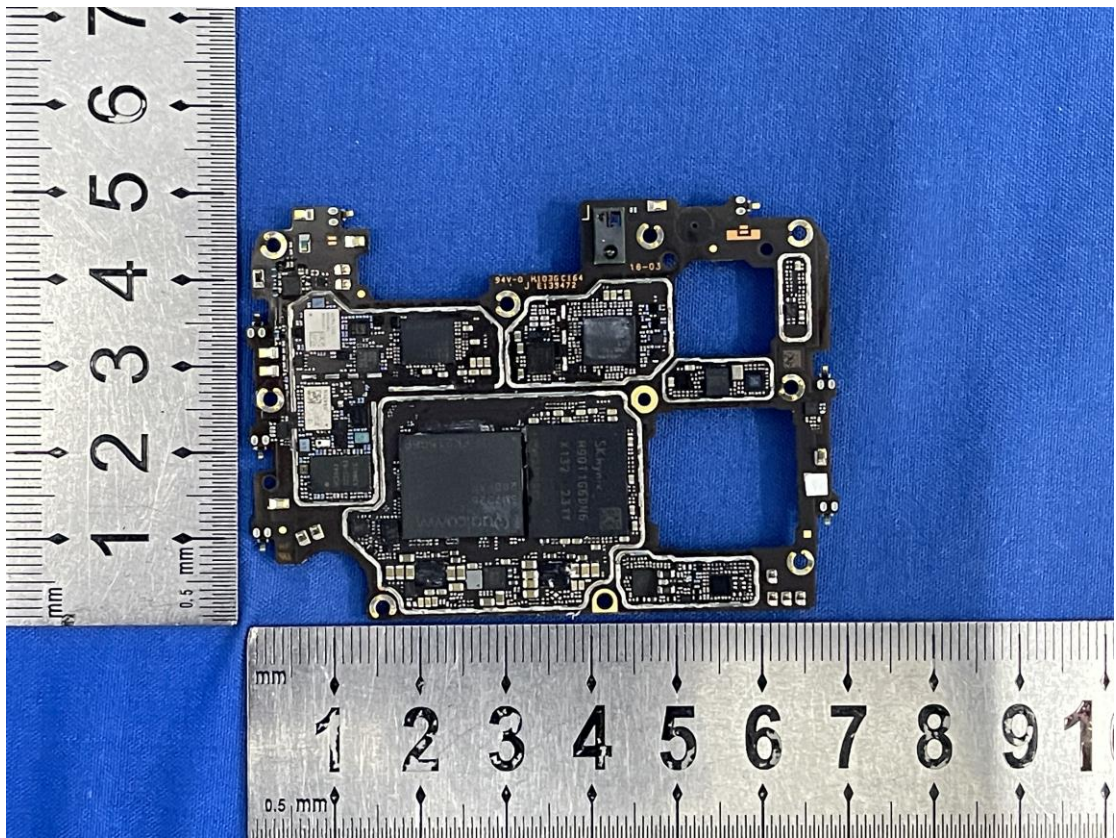

# **Internal photos**

Antenna	TX Bands
Ant 11#	GSM:850 CDMA:BC0 WCDMA:B5 LTE: B5/12/13/17/18/19/26 NSA LTE:B5/26 SA(FDD): n5/26 NSA:n5
Ant 12#	SA(FDD): n7 SA(TDD): n38/41 NSA LTE:B2/4/7/66/38/41 NSA:n7/66/38/41
Ant 13#	SA (TDD):77/78 NSA(TDD):78
Ant 14#	RX only,support SRS for N77/78
Ant 15#	GSM:1900 WCDMA:B2/4 LTE: B2/4/7/66/38/41 NSA_LTE:B2/4/7/66/B38/41 SA(FDD):n2/7/66 NSA:n7/66
Ant 21#	RX only,support SRS for N77/78
Ant 22#	WiFi2.4G CH0&WiFi5G CH0
Ant 23#	SA(TDD): n38/41/77/78 NSA LTE:B38/41 NSA:n38/41/78
Ant 24#	WiFi2.4G CH1&WiFi5G CH1
Ant 31#	GSM:1900 WCDMA:B2/4 LTE: B2/4/7/66/38/41 NSA_LTE:B2/4/7/66/B38/41 SA(FDD):n2/66
Ant 41#	GSM:850 CDMA:BC0 WCDMA:B5 LTE: B5/12/13/17/18/19/26 NSA LTE:B5/26 SA(FDD): n5/26 NSA:n5