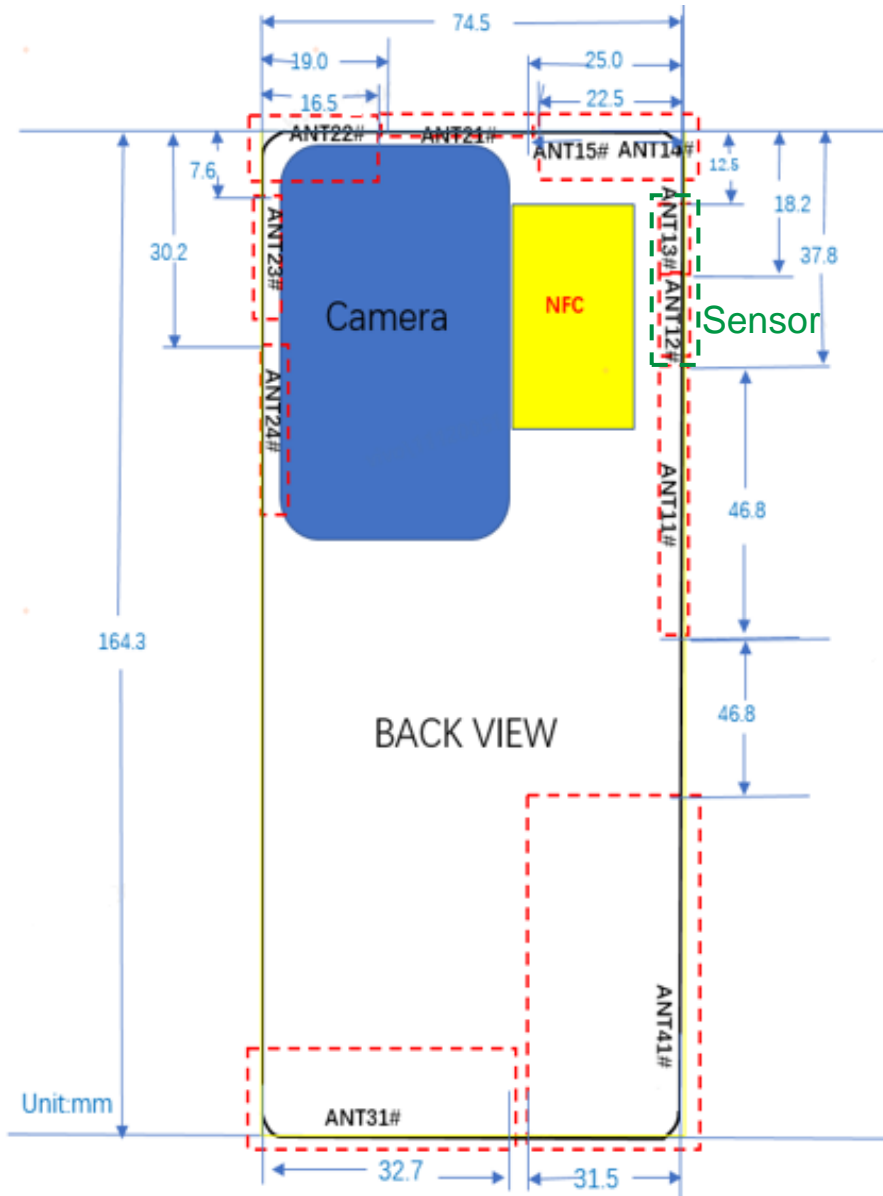

Appendix F

Antenna Locations

1. Detailed DUT Antenna Locations

1. Detailed DUT Antenna Locations (Back View)

Antenna	TX Bands
Ant 11#	GSM:850 CDMA:BC0 WCDMA:B5 LTE: B5/12/13/17/18/19/26 NSA_LTE:B5/26 SA(FDD): n5/26 NSA:n5
Ant 12#	SA(FDD): n7 SA(TDD): n38/41 NSA_LTE:B2/4/7/66/38/41 NSA:n7/66/38/41
Ant 13#	SA (TDD):77/78 NSA(TDD):78
Ant 14#	RX only,support SRS for N77/78
Ant 15#	GSM:1900 WCDMA:B2/4 LTE: B2/4/7/66/38/41 NSA_LTE:B2/4/7/66/B38/41 SA(FDD):n2/7/66 NSA:n7/66
Ant 21#	RX only,support SRS for N77/78
Ant 22#	WiFi2.4G CH0&WiFi5G CH0
Ant 23#	SA(TDD): n38/41/77/78 NSA_LTE:B38/41 NSA:n38/41/78
Ant 24#	WiFi2.4G CH1&WiFi5G CH1
Ant 31#	GSM:1900 WCDMA:B2/4 LTE: B2/4/7/66/38/41 NSA_LTE:B2/4/7/66/B38/41 SA(FDD):n2/66
Ant 41#	GSM:850 CDMA:BC0 WCDMA:B5 LTE: B5/12/13/17/18/19/26 NSA_LTE:B5/26 SA(FDD): n5/26 NSA:n5