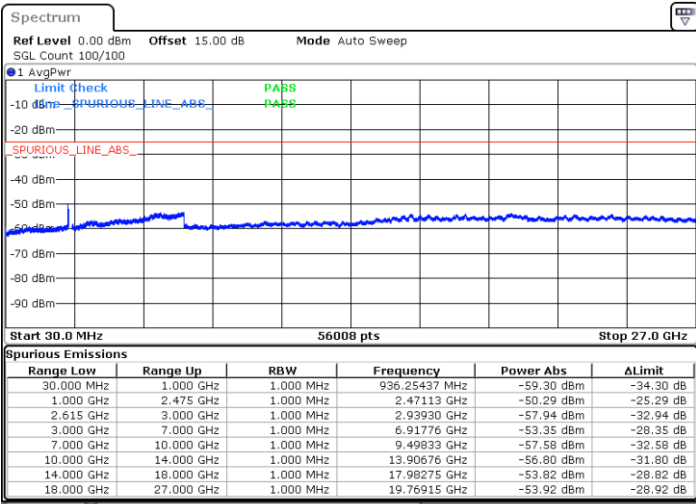

N/A

Date: 28.JAN.2023 18:04:49

LTE Band 7C / 20MHz+15MHz

QPSK

MiddleChannel / 1RB0 and 1RB74

Middle Channel / 1RB99 and 1RB0

Date: 28.JAN.2023 18:14:56

Date: 28.JAN.2023 18:16:07

Middle Channel / FullIRB

N/A

Date: 28.JAN.2023 18:09:02

LTE Band 7C / 20MHz+15MHz

QPSK

Highest Channel / 1RB0 and 1RB74

Highest Channel / 1RB99 and 1RB0

Date: 28.JAN.2023 18:33:55

Date: 28.JAN.2023 18:28:02

Highest Channel / FullIRB

N/A

Date: 28.JAN.2023 18:35:07

LTE Band 7C / 20MHz+20MHz

QPSK

Lowest Channel / 1RB0 and 1RB99

Lowest Channel / 1RB99 and 1RB0

Date: 28.JAN.2023 17:00:57

Date: 28.JAN.2023 16:59:46

Lowest Channel / FullRB

N/A

Date: 28.JAN.2023 17:06:51

LTE Band 7C / 20MHz+20MHz

QPSK

Middle Channel / 1RB0 and 1RB9