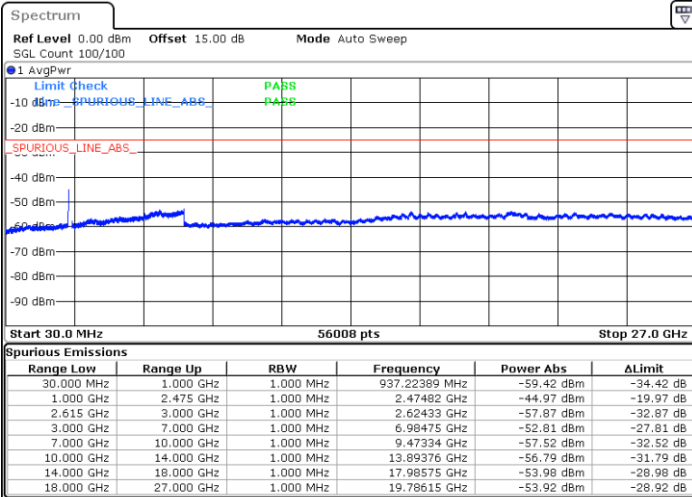

LTE Band 7C / 20MHz+15MHz

16QAM

Highest Channel / 1RB0 and 1RB74

Highest Channel / 1RB99 and 1RB0

Date: 28.JAN.2023 18:32:45

Date: 28.JAN.2023 18:29:12

Highest Channel / FullIRB

N/A

Date: 28.JAN.2023 18:36:17

LTE Band 7C / 20MHz+20MHz

16QAM

Lowest Channel / 1RB0 and 1RB99

Lowest Channel / 1RB99 and 1RB0

Date: 28.JAN.2023 17:02:08

Date: 28.JAN.2023 16:58:35

Lowest Channel / FullRB

N/A

Date: 28.JAN.2023 17:05:40

LTE Band 7C / 20MHz+20MHz

16QAM

Middle Channel / 1RB0 and 1RB9

Middle Channel / 1RB99 and 1RB0

Date: 28.JAN.2023 17:15:46

Date: 28.JAN.2023 17:19:19

Middle Channel / FullIRB

N/A

Date: 28.JAN.2023 17:12:14

LTE Band 7C / 20MHz+20MHz

16QAM

Highest Channel / 1RB0 and 1RB99

Highest Channel / 1RB99 and 1RB0

Date: 28.JAN.2023 17:34:48