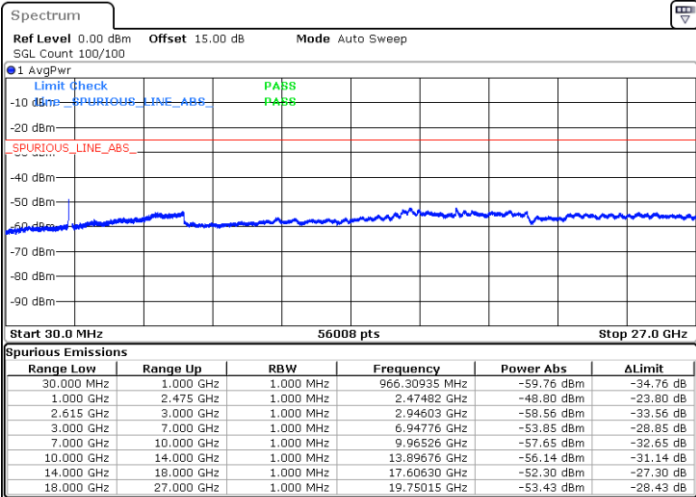

N/A

Date: 28.JAN.2023 16:14:53

LTE Band 7C / 15MHz+20MHz

16QAM

Highest Channel / 1RB0 and 1RB99

Highest Channel / 1RB74 and 1RB0

Date: 28.JAN.2023 16:39:47

Date: 28.JAN.2023 16:35:59

Highest Channel / FullIRB

N/A

Date: 28.JAN.2023 16:43:34

LTE Band 7C / 20MHz+10MHz

16QAM

Lowest Channel / 1RB0 and 1RB49

Lowest Channel / 1RB99 and 1RB0

Date: 17.JAN.2023 13:41:28

Date: 17.JAN.2023 13:37:36

Lowest Channel / FullIRB

N/A

Date: 17.JAN.2023 13:45:20

LTE Band 7C / 20MHz+10MHz

16QAM

Middle Channel / 1RB0 and 1RB49

Middle Channel / 1RB99 and 1RB0

Date: 28.JAN.2023 18:47:25

Date: 28.JAN.2023 18:50:58

Middle Channel / FullRB

N/A

Date: 28.JAN.2023 18:43:53

LTE Band 7C / 20MHz+10MHz

16QAM

Highest Channel / 1RB0 and 1RB49