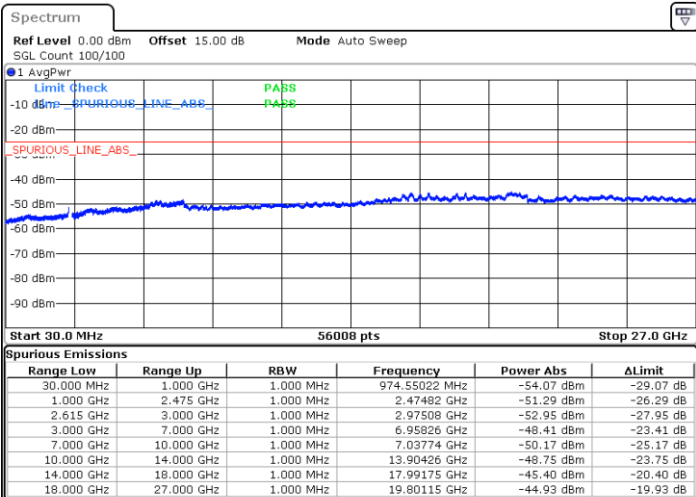

N/A

Date: 28.JAN.2023 15:38:35

LTE Band 7C / 15MHz+10MHz

16QAM

Lowest Channel / 1RB0 and 1RB49

Lowest Channel / 1RB74 and 1RB0

Date: 28.JAN.2023 19:36:04

Date: 28.JAN.2023 19:32:32

Lowest Channel / FullIRB

N/A

Date: 28.JAN.2023 19:39:37

LTE Band 7C / 15MHz+10MHz

16QAM

Middle Channel / 1RB0 and 1RB49

Middle Channel / 1RB74 and 1RB0

Date: 28.JAN.2023 19:49:47

Date: 28.JAN.2023 19:53:20

Middle Channel / FullIRB

N/A

Date: 28.JAN.2023 19:46:14

LTE Band 7C / 15MHz+10MHz

16QAM

Highest Channel / 1RB0 and 1RB49

Highest Channel / 1RB74 and 1RB0

Date: 28.JAN.2023 20:08:51

Date: 28.JAN.2023 20:05:19

Highest Channel / FullIRB

N/A

Date: 28.JAN.2023 20:12:24

LTE Band 7C / 15MHz+15MHz

16QAM

Lowest Channel / 1RB0 and 1RB74