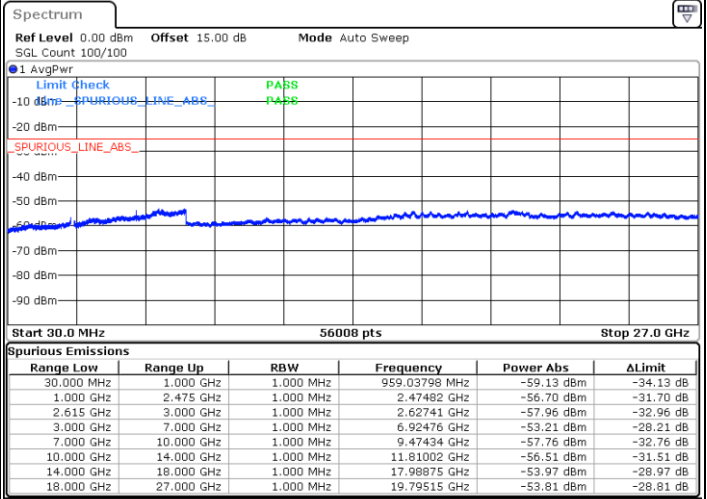

LTE Band 7C / 20MHz+15MHz

16QAM

Highest Channel / 1RB0 and 1RB74

Highest Channel / 1RB99 and 1RB0

Date: 28.JAN.2023 18:32:45

Date: 28.JAN.2023 18:29:12

Highest Channel / FullIRB

N/A

Date: 28.JAN.2023 18:36:17

LTE Band 7C / 20MHz+20MHz

16QAM

Lowest Channel / 1RB0 and 1RB99

Lowest Channel / 1RB99 and 1RB0

Date: 28.JAN.2023 17:02:08

Date: 28.JAN.2023 16:58:35

Lowest Channel / FullRB

N/A

Date: 28.JAN.2023 17:05:40

LTE Band 7C / 20MHz+20MHz

16QAM

Middle Channel / 1RB0 and 1RB9

Middle Channel / 1RB99 and 1RB0

Date: 28.JAN.2023 17:15:46

Date: 28.JAN.2023 17:19:19

Middle Channel / FullIRB

N/A

Date: 28.JAN.2023 17:12:14

LTE Band 7C / 20MHz+20MHz

16QAM

Highest Channel / 1RB0 and 1RB99

Highest Channel / 1RB99 and 1RB0

Date: 28.JAN.2023 17:34:48