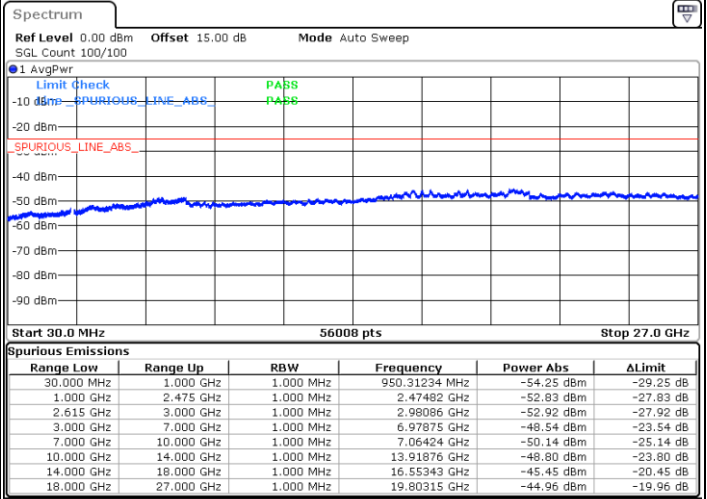

Date: 17.JAN.2023 11:42:00

LTE Band 7C / 10MHz+20MHz

16QAM

Highest Channel / 1RB0 and 1RB99

Highest Channel / 1RB49 and 1RB0

Date: 28.JAN.2023 15:35:02

Date: 28.JAN.2023 15:31:30

Highest Channel / FullIRB

N/A

Date: 28.JAN.2023 15:38:35

LTE Band 7C / 15MHz+10MHz

16QAM

Lowest Channel / 1RB0 and 1RB49

Lowest Channel / 1RB74 and 1RB0

Date: 28.JAN.2023 19:36:04

Date: 28.JAN.2023 19:32:32

Lowest Channel / FullIRB

N/A

Date: 28.JAN.2023 19:39:37

LTE Band 7C / 15MHz+10MHz

16QAM

Middle Channel / 1RB0 and 1RB49

Middle Channel / 1RB74 and 1RB0

Date: 28.JAN.2023 19:49:47

Date: 28.JAN.2023 19:53:20

Middle Channel / FullIRB

N/A

Date: 28.JAN.2023 19:46:14

LTE Band 7C / 15MHz+10MHz

16QAM

Highest Channel / 1RB0 and 1RB49

Highest Channel / 1RB74 and 1RB0