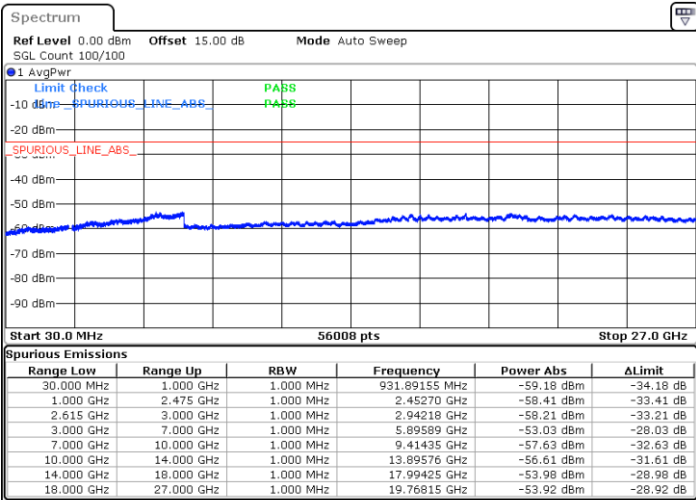

LTE Band 7C / 10MHz+20MHz

16QAM

MiddleChannel / 1RB0 and 1RB99

Middle Channel / 1RB49 and 1RB0

Date: 17.JAN.2023 11:45:53

Date: 17.JAN.2023 11:49:44

Middle Channel / FullIRB

N/A

Date: 17.JAN.2023 11:42:00

LTE Band 7C / 10MHz+20MHz

16QAM

Highest Channel / 1RB0 and 1RB99

Highest Channel / 1RB49 and 1RB0

Date: 28.JAN.2023 15:35:02

Date: 28.JAN.2023 15:31:30

Highest Channel / FullIRB

N/A

Date: 28.JAN.2023 15:38:35

LTE Band 7C / 15MHz+10MHz

16QAM

Lowest Channel / 1RB0 and 1RB49

Lowest Channel / 1RB74 and 1RB0

Date: 28.JAN.2023 19:36:04

Date: 28.JAN.2023 19:32:32

Lowest Channel / FullIRB

N/A

Date: 28.JAN.2023 19:39:37

LTE Band 7C / 15MHz+10MHz

16QAM

Middle Channel / 1RB0 and 1RB49

Middle Channel / 1RB74 and 1RB0

Date: 28.JAN.2023 19:49:47