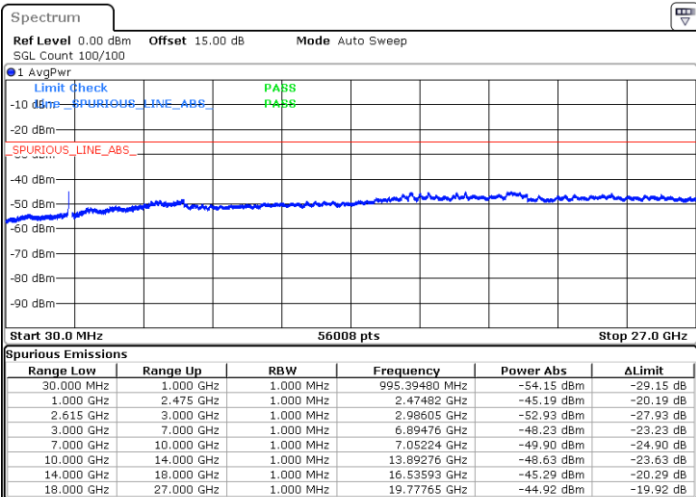

Date: 28.JAN.2023 20:08:51

Date: 28.JAN.2023 20:05:19

Highest Channel / FullIRB

N/A

Date: 28.JAN.2023 20:12:24

LTE Band 7C / 15MHz+15MHz

16QAM

Lowest Channel / 1RB0 and 1RB74

Lowest Channel / 1RB74 and 1RB0

Date: 30.JAN.2023 17:22:41

Date: 30.JAN.2023 17:19:09

Lowest Channel / FullIRB

N/A

Date: 30.JAN.2023 17:26:15

LTE Band 7C / 15MHz+15MHz

16QAM

Middle Channel / 1RB0 and 1RB74

Middle Channel / 1RB74 and 1RB0

Date: 28.JAN.2023 21:15:14

Date: 28.JAN.2023 21:18:46

Middle Channel / FullIRB

N/A

Date: 28.JAN.2023 21:11:19

LTE Band 7C / 15MHz+15MHz