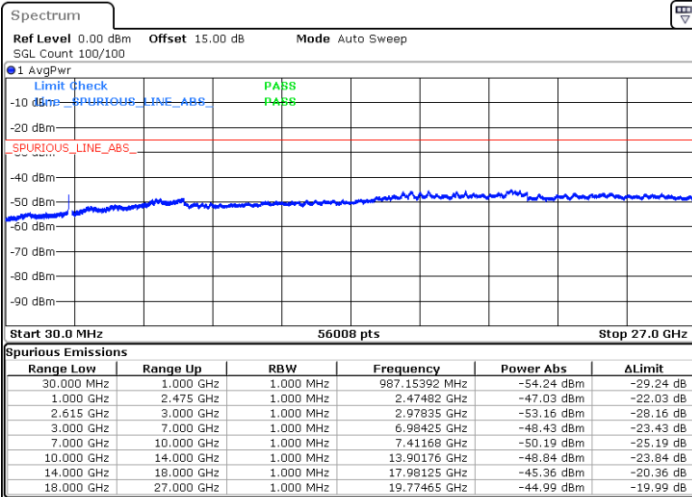

Date: 17.JAN.2023 11:42:00

LTE Band 7C / 10MHz+20MHz

16QAM

Highest Channel / 1RB0 and 1RB99

Highest Channel / 1RB49 and 1RB0

Date: 28.JAN.2023 15:35:02

Date: 28.JAN.2023 15:31:30

Highest Channel / FullIRB

N/A

Date: 28.JAN.2023 15:38:35

LTE Band 7C / 15MHz+10MHz

16QAM

Lowest Channel / 1RB0 and 1RB49

Lowest Channel / 1RB74 and 1RB0

Date: 28.JAN.2023 19:36:04

Date: 28.JAN.2023 19:32:32

Lowest Channel / FullIRB

N/A

Date: 28.JAN.2023 19:39:37

LTE Band 7C / 15MHz+10MHz

16QAM

Middle Channel / 1RB0 and 1RB49

Middle Channel / 1RB74 and 1RB0

Date: 28.JAN.2023 19:49:47

Date: 28.JAN.2023 19:53:20

Middle Channel / FullIRB

N/A

Date: 28.JAN.2023 19:46:14

LTE Band 7C / 15MHz+10MHz

16QAM

Highest Channel / 1RB0 and 1RB49

Highest Channel / 1RB74 and 1RB0