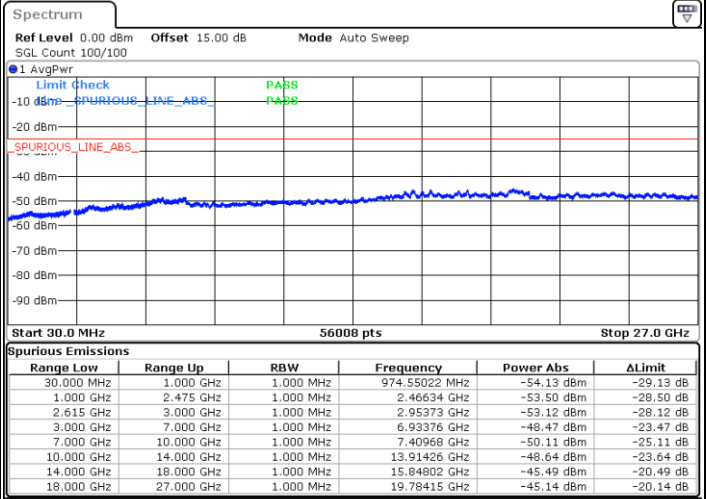

Lowest Channel / FullIRB

N/A

Date: 28.JAN.2023 19:39:37

LTE Band 7C / 15MHz+10MHz

16QAM

Middle Channel / 1RB0 and 1RB49

Middle Channel / 1RB74 and 1RB0

Date: 28.JAN.2023 19:49:47

Date: 28.JAN.2023 19:53:20

Middle Channel / FullIRB

N/A

Date: 28.JAN.2023 19:46:14

LTE Band 7C / 15MHz+10MHz

16QAM

Highest Channel / 1RB0 and 1RB49

Highest Channel / 1RB74 and 1RB0

Date: 28.JAN.2023 20:08:51

Date: 28.JAN.2023 20:05:19

Highest Channel / FullIRB

N/A

Date: 28.JAN.2023 20:12:24

LTE Band 7C / 15MHz+15MHz

16QAM

Lowest Channel / 1RB0 and 1RB74

Lowest Channel / 1RB74 and 1RB0

Date: 30.JAN.2023 17:22:41

Date: 30.JAN.2023 17:19:09

Lowest Channel / FullIRB

N/A

Date: 30.JAN.2023 17:26:15

LTE Band 7C / 15MHz+15MHz

16QAM