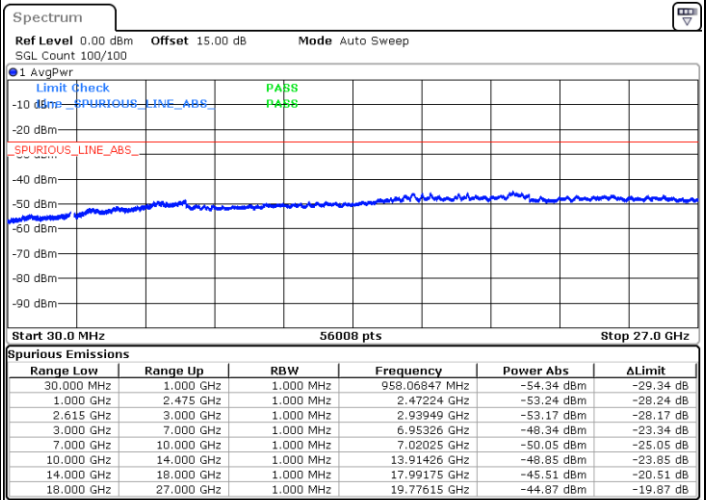

N/A

Date: 28.JAN.2023 15:38:35

LTE Band 7C / 15MHz+10MHz

16QAM

Lowest Channel / 1RB0 and 1RB49

Lowest Channel / 1RB74 and 1RB0

Date: 28.JAN.2023 19:36:04

Date: 28.JAN.2023 19:32:32

Lowest Channel / FullIRB

N/A

Date: 28.JAN.2023 19:39:37

LTE Band 7C / 15MHz+10MHz

16QAM

Middle Channel / 1RB0 and 1RB49

Middle Channel / 1RB74 and 1RB0

Date: 28.JAN.2023 19:49:47

Date: 28.JAN.2023 19:53:20

Middle Channel / FullIRB

N/A

Date: 28.JAN.2023 19:46:14

LTE Band 7C / 15MHz+10MHz

16QAM

Highest Channel / 1RB0 and 1RB49

Highest Channel / 1RB74 and 1RB0

Date: 28.JAN.2023 20:08:51

Date: 28.JAN.2023 20:05:19

Highest Channel / FullIRB

N/A

Date: 28.JAN.2023 20:12:24

LTE Band 7C / 15MHz+15MHz

16QAM

Lowest Channel / 1RB0 and 1RB74