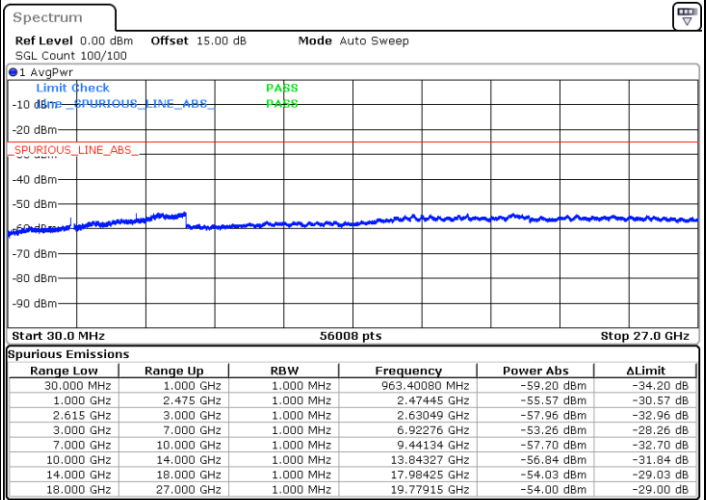

Date: 28.JAN.2023 18:47:25

Date: 28.JAN.2023 18:50:58

Middle Channel / FullRB

N/A

Date: 28.JAN.2023 18:43:53

LTE Band 7C / 20MHz+10MHz

16QAM

Highest Channel / 1RB0 and 1RB49

Highest Channel / 1RB99 and 1RB0

Date: 28.JAN.2023 19:06:29

Date: 28.JAN.2023 19:02:56

Highest Channel / FullIRB

N/A

Date: 28.JAN.2023 19:10:02

LTE Band 7C / 20MHz+15MHz

16QAM

Lowest Channel / 1RB0 and 1RB74

Lowest Channel / 1RB99 and 1RB0

Date: 28.JAN.2023 18:00:06

Date: 28.JAN.2023 17:56:33

Lowest Channel / FullRB

N/A

Date: 28.JAN.2023 18:03:38

LTE Band 7C / 20MHz+15MHz