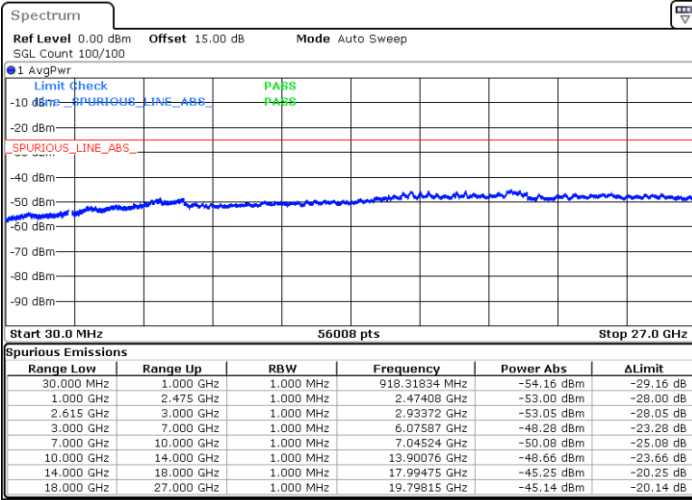

Lowest Channel / 1RB74 and 1RB0

Date: 30.JAN.2023 17:22:41

Date: 30.JAN.2023 17:19:09

Lowest Channel / FullIRB

N/A

Date: 30.JAN.2023 17:26:15

LTE Band 7C / 15MHz+15MHz

16QAM

Middle Channel / 1RB0 and 1RB74

Middle Channel / 1RB74 and 1RB0

Date: 28.JAN.2023 21:15:14

Date: 28.JAN.2023 21:18:46

Middle Channel / FullIRB

N/A

Date: 28.JAN.2023 21:11:19

LTE Band 7C / 15MHz+15MHz

16QAM

Highest Channel / 1RB0 and 1RB74

Highest Channel / 1RB74 and 1RB0

Date: 28.JAN.2023 21:34:18

Date: 28.JAN.2023 21:30:46

Highest Channel / FullIRB

N/A

Date: 28.JAN.2023 21:37:51