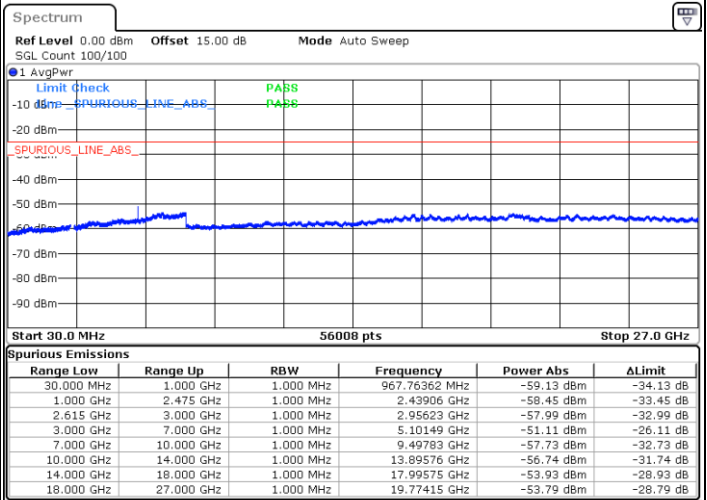

LTE Band 7C / 10MHz+20MHz

16QAM

MiddleChannel / 1RB0 and 1RB99

Middle Channel / 1RB49 and 1RB0

Date: 17.JAN.2023 11:45:53

Date: 17.JAN.2023 11:49:44

Middle Channel / FullIRB

N/A

Date: 17.JAN.2023 11:42:00

LTE Band 7C / 10MHz+20MHz

16QAM

Highest Channel / 1RB0 and 1RB99

Highest Channel / 1RB49 and 1RB0

Date: 28.JAN.2023 15:35:02

Date: 28.JAN.2023 15:31:30

Highest Channel / FullIRB

N/A

Date: 28.JAN.2023 15:38:35

LTE Band 7C / 15MHz+10MHz

16QAM

Lowest Channel / 1RB0 and 1RB49

Lowest Channel / 1RB74 and 1RB0

Date: 28.JAN.2023 19:36:04

Date: 28.JAN.2023 19:32:32