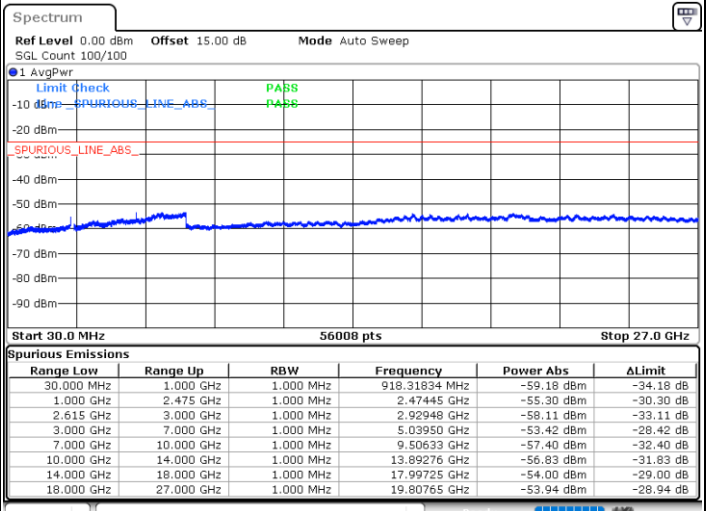

LTE Band 7C / 20MHz+10MHz

QPSK

Highest Channel / 1RB0 and 1RB49

Highest Channel / 1RB99 and 1RB0

Date: 28.JAN.2023 19:07:39

Date: 28.JAN.2023 19:01:45

Highest Channel / FullIRB

N/A

Date: 28.JAN.2023 19:08:51

LTE Band 7C / 20MHz+15MHz

QPSK

Lowest Channel / 1RB0 and 1RB74

Lowest Channel / 1RB99 and 1RB0

Date: 28.JAN.2023 17:58:55

Date: 28.JAN.2023 17:57:44

Lowest Channel / FullRB

N/A

Date: 28.JAN.2023 18:04:49

LTE Band 7C / 20MHz+15MHz

QPSK

MiddleChannel / 1RB0 and 1RB74

Middle Channel / 1RB99 and 1RB0

Date: 28.JAN.2023 18:14:56

Date: 28.JAN.2023 18:16:07

Middle Channel / FullIRB

N/A

Date: 28.JAN.2023 18:09:02

LTE Band 7C / 20MHz+15MHz

QPSK

Highest Channel / 1RB0 and 1RB74

Highest Channel / 1RB99 and 1RB0

Date: 28.JAN.2023 18:33:55