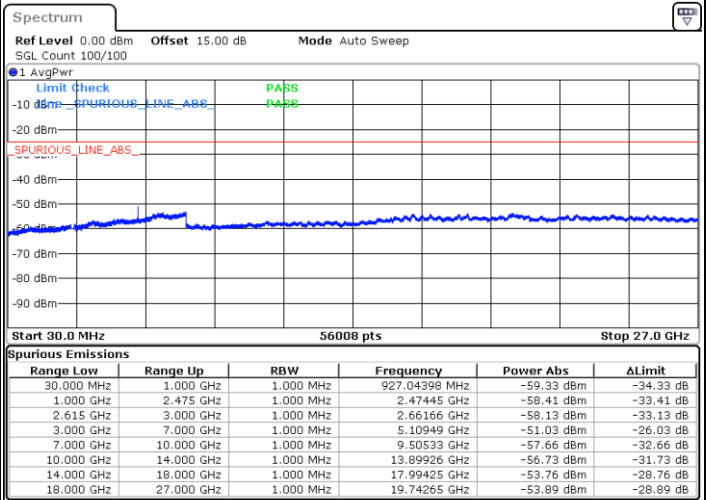

Lowest Channel / 1RB0 and 1RB74

Lowest Channel / 1RB99 and 1RB0

Date: 28.JAN.2023 18:00:06

Date: 28.JAN.2023 17:56:33

Lowest Channel / FullRB

N/A

Date: 28.JAN.2023 18:03:38

LTE Band 7C / 20MHz+15MHz

16QAM

MiddleChannel / 1RB0 and 1RB74

Middle Channel / 1RB99 and 1RB0

Date: 28.JAN.2023 18:13:45

Date: 28.JAN.2023 18:17:18

Middle Channel / FullIRB

N/A

Date: 28.JAN.2023 18:10:13

LTE Band 7C / 20MHz+15MHz

16QAM

Highest Channel / 1RB0 and 1RB74

Highest Channel / 1RB99 and 1RB0

Date: 28.JAN.2023 18:32:45

Date: 28.JAN.2023 18:29:12

Highest Channel / FullIRB

N/A

Date: 28.JAN.2023 18:36:17

LTE Band 7C / 20MHz+20MHz

16QAM

Lowest Channel / 1RB0 and 1RB99

Lowest Channel / 1RB99 and 1RB0

Date: 28.JAN.2023 17:02:08

Date: 28.JAN.2023 16:58:35

Lowest Channel / FullRB