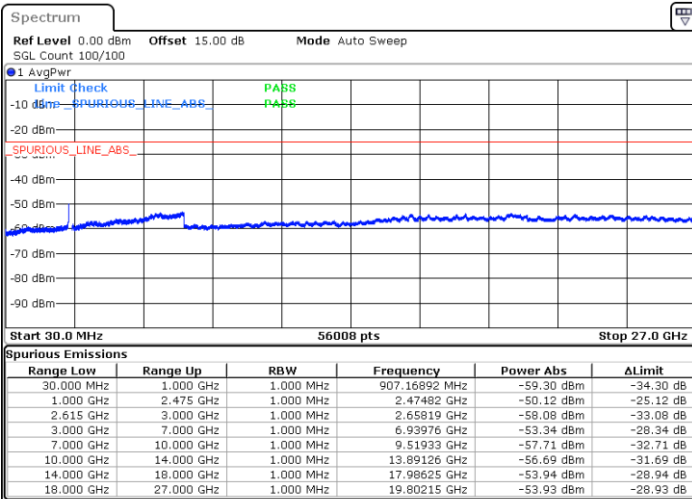

Middle Channel / 1RB99 and 1RB0

Date: 28.JAN.2023 17:16:57

Date: 28.JAN.2023 17:18:08

Middle Channel / FullRB

N/A

Date: 28.JAN.2023 17:11:04

LTE Band 7C / 20MHz+20MHz

QPSK

Highest Channel / 1RB0 and 1RB99

Highest Channel / 1RB99 and 1RB0

Date: 28.JAN.2023 17:35:59

Date: 28.JAN.2023 17:30:05

Highest Channel / FullIRB

N/A

Date: 28.JAN.2023 17:37:10

LTE Band 7C / 10MHz+20MHz