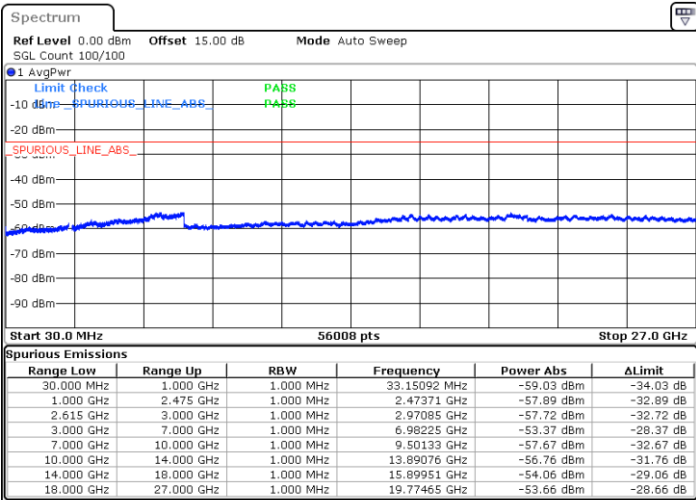

Date: 28.JAN.2023 19:08:51

LTE Band 7C / 20MHz+15MHz

QPSK

Lowest Channel / 1RB0 and 1RB74

Lowest Channel / 1RB99 and 1RB0

Date: 28.JAN.2023 17:58:55

Date: 28.JAN.2023 17:57:44

Lowest Channel / FullRB

N/A

Date: 28.JAN.2023 18:04:49

LTE Band 7C / 20MHz+15MHz

QPSK

MiddleChannel / 1RB0 and 1RB74

Middle Channel / 1RB99 and 1RB0

Date: 28.JAN.2023 18:14:56

Date: 28.JAN.2023 18:16:07

Middle Channel / FullIRB

N/A

Date: 28.JAN.2023 18:09:02

LTE Band 7C / 20MHz+15MHz

QPSK

Highest Channel / 1RB0 and 1RB74

Highest Channel / 1RB99 and 1RB0

Date: 28.JAN.2023 18:33:55

Date: 28.JAN.2023 18:28:02

Highest Channel / FullIRB

N/A

Date: 28.JAN.2023 18:35:07

LTE Band 7C / 20MHz+20MHz

QPSK

Lowest Channel / 1RB0 and 1RB99

Lowest Channel / 1RB99 and 1RB0