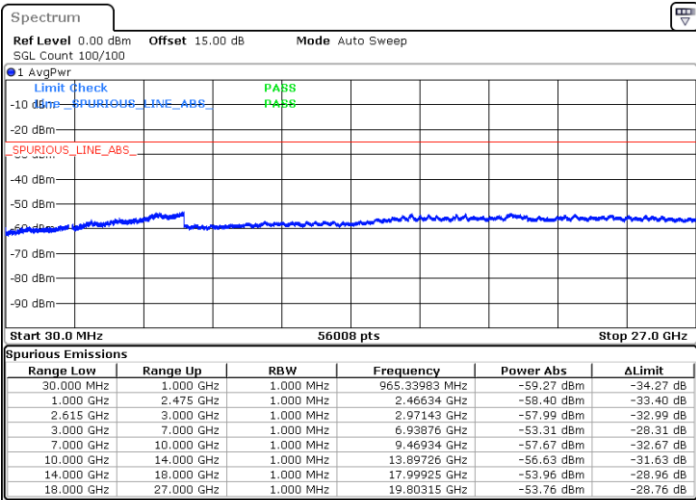

Date: 28.JAN.2023 18:28:02

Highest Channel / FullIRB

N/A

Date: 28.JAN.2023 18:35:07

LTE Band 7C / 20MHz+20MHz

QPSK

Lowest Channel / 1RB0 and 1RB99

Lowest Channel / 1RB99 and 1RB0

Date: 28.JAN.2023 17:00:57

Date: 28.JAN.2023 16:59:46

Lowest Channel / FullRB

N/A

Date: 28.JAN.2023 17:06:51

LTE Band 7C / 20MHz+20MHz

QPSK

Middle Channel / 1RB0 and 1RB9

Middle Channel / 1RB99 and 1RB0

Date: 28.JAN.2023 17:16:57

Date: 28.JAN.2023 17:18:08

Middle Channel / FullRB

N/A

Date: 28.JAN.2023 17:11:04

LTE Band 7C / 20MHz+20MHz

QPSK

Highest Channel / 1RB0 and 1RB99

Highest Channel / 1RB99 and 1RB0

Date: 28.JAN.2023 17:35:59

Date: 28.JAN.2023 17:30:05

Highest Channel / FullIRB

N/A

Date: 28.JAN.2023 17:37:10

LTE Band 7C / 10MHz+20MHz