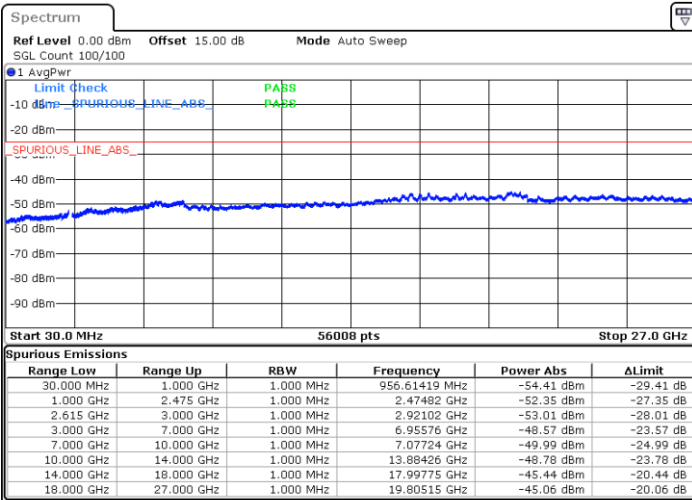

Middle Channel / 1RB0 and 1RB74

Middle Channel / 1RB74 and 1RB0

Date: 28.JAN.2023 21:15:14

Date: 28.JAN.2023 21:18:46

Middle Channel / FullIRB

N/A

Date: 28.JAN.2023 21:11:19

LTE Band 7C / 15MHz+15MHz

16QAM

Highest Channel / 1RB0 and 1RB74

Highest Channel / 1RB74 and 1RB0

Date: 28.JAN.2023 21:34:18

Date: 28.JAN.2023 21:30:46

Highest Channel / FullIRB

N/A

Date: 28.JAN.2023 21:37:51

LTE Band 7C / 15MHz+20MHz

16QAM

Lowest Channel / 1RB0 and 1RB99

Lowest Channel / 1RB74 and 1RB0

Date: 28.JAN.2023 16:03:42

Date: 28.JAN.2023 15:59:55

Lowest Channel / FullRB

N/A