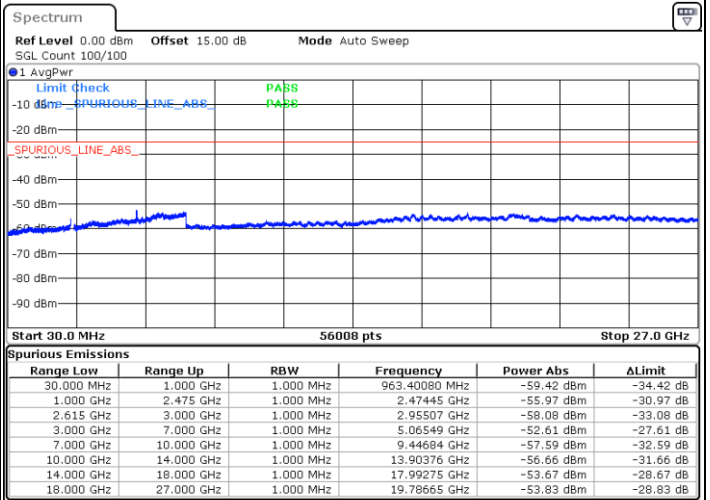

LTE Band 7C / 15MHz+20MHz

16QAM

Lowest Channel / 1RB0 and 1RB99

Lowest Channel / 1RB74 and 1RB0

Date: 28.JAN.2023 16:03:42

Date: 28.JAN.2023 15:59:55

Lowest Channel / FullRB

N/A

Date: 28.JAN.2023 16:07:30

LTE Band 7C / 15MHz+20MHz

16QAM

Middle Channel / 1RB0 and 1RB9

Middle Channel / 1RB74 and 1RB0

Date: 28.JAN.2023 16:18:40

Date: 28.JAN.2023 16:22:28

Middle Channel / FullIRB

N/A

Date: 28.JAN.2023 16:14:53

LTE Band 7C / 15MHz+20MHz

16QAM

Highest Channel / 1RB0 and 1RB99

Highest Channel / 1RB74 and 1RB0

Date: 28.JAN.2023 16:39:47

Date: 28.JAN.2023 16:35:59

Highest Channel / FullIRB

N/A

Date: 28.JAN.2023 16:43:34

LTE Band 7C / 20MHz+10MHz

16QAM

Lowest Channel / 1RB0 and 1RB49

Lowest Channel / 1RB99 and 1RB0

Date: 17.JAN.2023 13:41:28