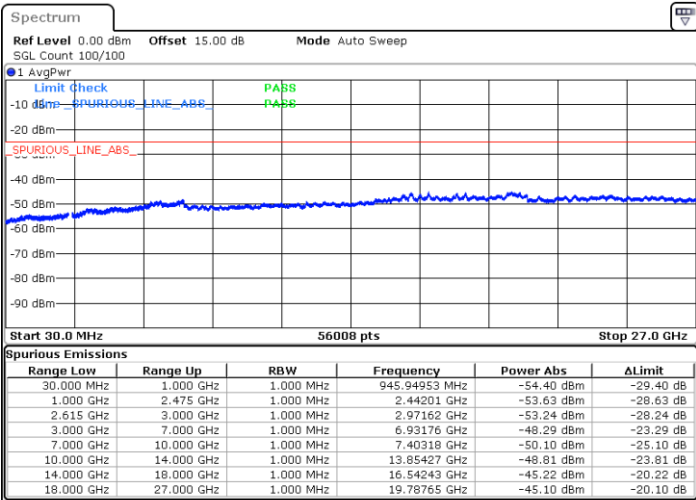

N/A

Date: 28.JAN.2023 15:38:35

LTE Band 7C / 15MHz+10MHz

16QAM

Lowest Channel / 1RB0 and 1RB49

Lowest Channel / 1RB74 and 1RB0

Date: 28.JAN.2023 19:36:04

Date: 28.JAN.2023 19:32:32

Lowest Channel / FullIRB

N/A

Date: 28.JAN.2023 19:39:37

LTE Band 7C / 15MHz+10MHz

16QAM

Middle Channel / 1RB0 and 1RB49

Middle Channel / 1RB74 and 1RB0

Date: 28.JAN.2023 19:49:47

Date: 28.JAN.2023 19:53:20

Middle Channel / FullIRB

N/A

Date: 28.JAN.2023 19:46:14

LTE Band 7C / 15MHz+10MHz

16QAM

Highest Channel / 1RB0 and 1RB49

Highest Channel / 1RB74 and 1RB0

Date: 28.JAN.2023 20:08:51

Date: 28.JAN.2023 20:05:19

Highest Channel / FullIRB

N/A

Date: 28.JAN.2023 20:12:24

LTE Band 7C / 15MHz+15MHz

16QAM

Lowest Channel / 1RB0 and 1RB74