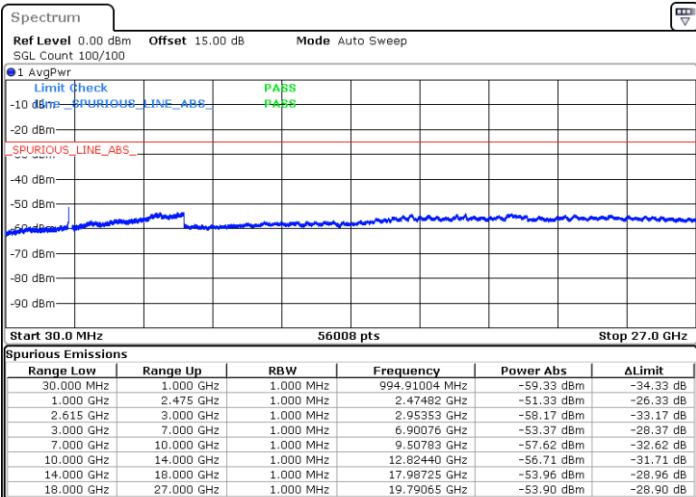

LTE Band 7C / 15MHz+20MHz

16QAM

Lowest Channel / 1RB0 and 1RB99

Lowest Channel / 1RB74 and 1RB0

Date: 28.JAN.2023 16:03:42

Date: 28.JAN.2023 15:59:55

Lowest Channel / FullRB

N/A

Date: 28.JAN.2023 16:07:30

LTE Band 7C / 15MHz+20MHz

16QAM

Middle Channel / 1RB0 and 1RB9

Middle Channel / 1RB74 and 1RB0

Date: 28.JAN.2023 16:18:40

Date: 28.JAN.2023 16:22:28

Middle Channel / FullIRB

N/A

Date: 28.JAN.2023 16:14:53

LTE Band 7C / 15MHz+20MHz

16QAM

Highest Channel / 1RB0 and 1RB99

Highest Channel / 1RB74 and 1RB0

Date: 28.JAN.2023 16:39:47

Date: 28.JAN.2023 16:35:59

Highest Channel / FullIRB

N/A

Date: 28.JAN.2023 16:43:34

LTE Band 7C / 20MHz+10MHz

16QAM

Lowest Channel / 1RB0 and 1RB49

Lowest Channel / 1RB99 and 1RB0

Date: 17.JAN.2023 13:41:28