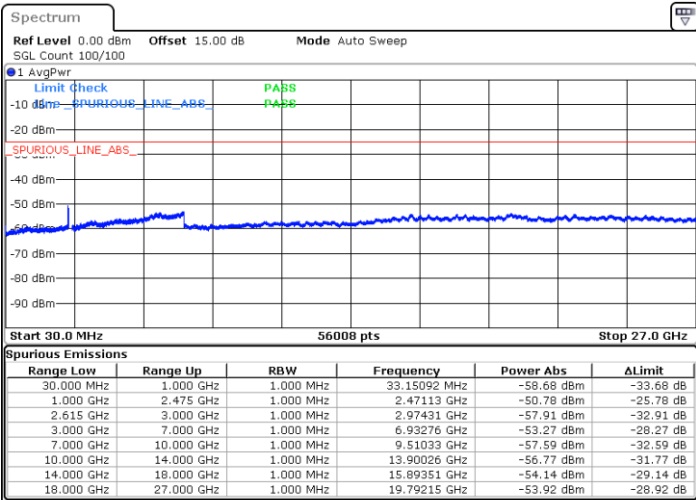

Lowest Channel / 1RB0 and 1RB74

Lowest Channel / 1RB99 and 1RB0

Date: 28.JAN.2023 18:00:06

Date: 28.JAN.2023 17:56:33

Lowest Channel / FullRB

N/A

Date: 28.JAN.2023 18:03:38

LTE Band 7C / 20MHz+15MHz

16QAM

MiddleChannel / 1RB0 and 1RB74

Middle Channel / 1RB99 and 1RB0

Date: 28.JAN.2023 18:13:45

Date: 28.JAN.2023 18:17:18

Middle Channel / FullIRB

N/A

Date: 28.JAN.2023 18:10:13

LTE Band 7C / 20MHz+15MHz

16QAM

Highest Channel / 1RB0 and 1RB74

Highest Channel / 1RB99 and 1RB0

Date: 28.JAN.2023 18:32:45

Date: 28.JAN.2023 18:29:12

Highest Channel / FullIRB

N/A

Date: 28.JAN.2023 18:36:17

LTE Band 7C / 20MHz+20MHz

16QAM

Lowest Channel / 1RB0 and 1RB99

Lowest Channel / 1RB99 and 1RB0

Date: 28.JAN.2023 17:02:08

Date: 28.JAN.2023 16:58:35

Lowest Channel / FullRB