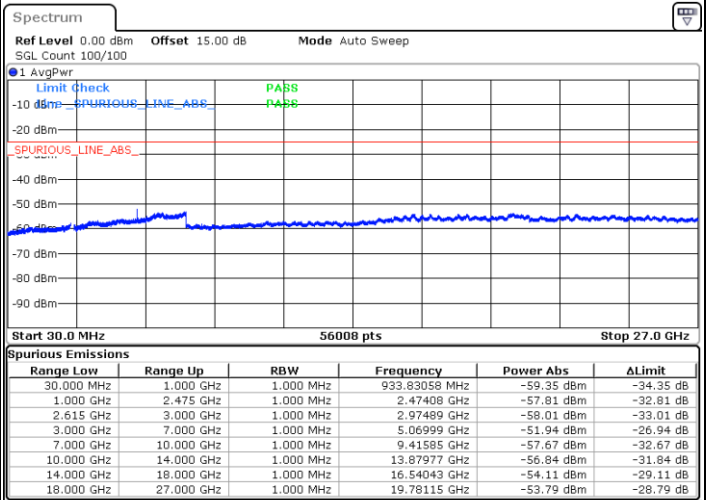

LTE Band 7C / 20MHz+15MHz

16QAM

Highest Channel / 1RB0 and 1RB74

Highest Channel / 1RB99 and 1RB0

Date: 28.JAN.2023 18:32:45

Date: 28.JAN.2023 18:29:12

Highest Channel / FullIRB

N/A

Date: 28.JAN.2023 18:36:17

LTE Band 7C / 20MHz+20MHz

16QAM

Lowest Channel / 1RB0 and 1RB99

Lowest Channel / 1RB99 and 1RB0

Date: 28.JAN.2023 17:02:08

Date: 28.JAN.2023 16:58:35

Lowest Channel / FullRB

N/A

Date: 28.JAN.2023 17:05:40

LTE Band 7C / 20MHz+20MHz

16QAM

Middle Channel / 1RB0 and 1RB9

Middle Channel / 1RB99 and 1RB0

Date: 28.JAN.2023 17:15:46

Date: 28.JAN.2023 17:19:19

Middle Channel / FullIRB

N/A

Date: 28.JAN.2023 17:12:14

LTE Band 7C / 20MHz+20MHz

16QAM

Highest Channel / 1RB0 and 1RB99

Highest Channel / 1RB99 and 1RB0

Date: 28.JAN.2023 17:34:48