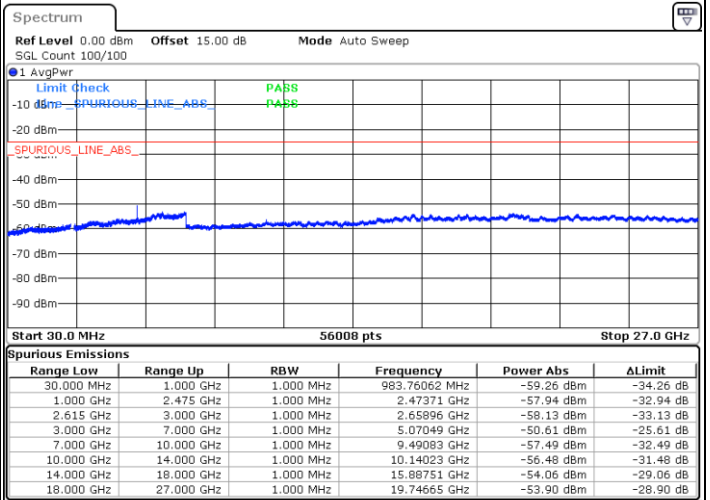

Date: 28.JAN.2023 18:28:02

Highest Channel / FullIRB

N/A

Date: 28.JAN.2023 18:35:07

LTE Band 7C / 20MHz+20MHz

QPSK

Lowest Channel / 1RB0 and 1RB99

Lowest Channel / 1RB99 and 1RB0

Date: 28.JAN.2023 17:00:57

Date: 28.JAN.2023 16:59:46

Lowest Channel / FullRB

N/A

Date: 28.JAN.2023 17:06:51

LTE Band 7C / 20MHz+20MHz

QPSK

Middle Channel / 1RB0 and 1RB9

Middle Channel / 1RB99 and 1RB0

Date: 28.JAN.2023 17:16:57

Date: 28.JAN.2023 17:18:08

Middle Channel / FullRB

N/A

Date: 28.JAN.2023 17:11:04

LTE Band 7C / 20MHz+20MHz

QPSK

Highest Channel / 1RB0 and 1RB99

Highest Channel / 1RB99 and 1RB0

Date: 28.JAN.2023 17:35:59

Date: 28.JAN.2023 17:30:05

Highest Channel / FullIRB

N/A

Date: 28.JAN.2023 17:37:10

LTE Band 7C / 10MHz+20MHz