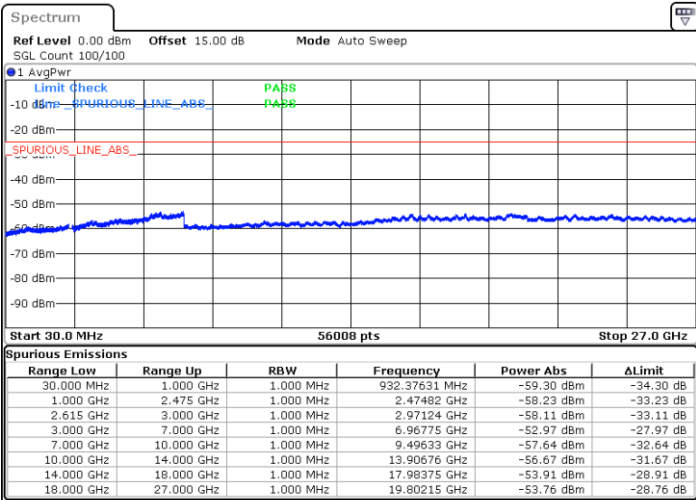

Highest Channel / FullIRB

N/A

Date: 28.JAN.2023 16:43:34

LTE Band 7C / 20MHz+10MHz

16QAM

Lowest Channel / 1RB0 and 1RB49

Lowest Channel / 1RB99 and 1RB0

Date: 17.JAN.2023 13:41:28

Date: 17.JAN.2023 13:37:36

Lowest Channel / FullIRB

N/A

Date: 17.JAN.2023 13:45:20

LTE Band 7C / 20MHz+10MHz

16QAM

Middle Channel / 1RB0 and 1RB49

Middle Channel / 1RB99 and 1RB0

Date: 28.JAN.2023 18:47:25

Date: 28.JAN.2023 18:50:58

Middle Channel / FullRB

N/A

Date: 28.JAN.2023 18:43:53

LTE Band 7C / 20MHz+10MHz

16QAM

Highest Channel / 1RB0 and 1RB49

Highest Channel / 1RB99 and 1RB0

Date: 28.JAN.2023 19:06:29

Date: 28.JAN.2023 19:02:56

Highest Channel / FullIRB

N/A

Date: 28.JAN.2023 19:10:02

LTE Band 7C / 20MHz+15MHz

16QAM