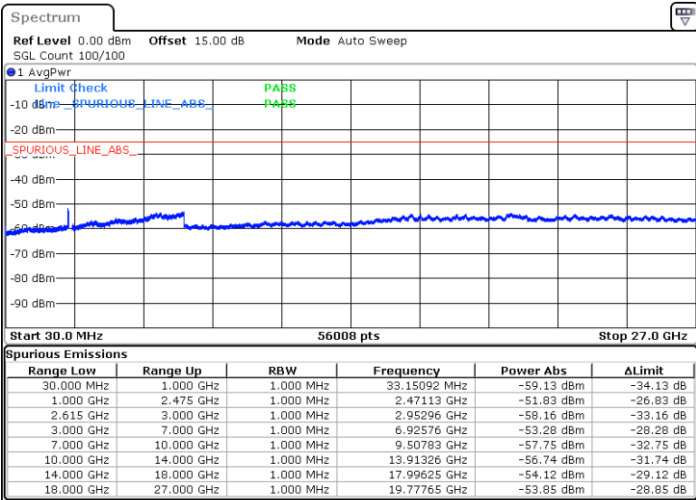

Date: 28.JAN.2023 16:07:30

LTE Band 7C / 15MHz+20MHz

16QAM

Middle Channel / 1RB0 and 1RB9

Middle Channel / 1RB74 and 1RB0

Date: 28.JAN.2023 16:18:40

Date: 28.JAN.2023 16:22:28

Middle Channel / FullIRB

N/A

Date: 28.JAN.2023 16:14:53

LTE Band 7C / 15MHz+20MHz

16QAM

Highest Channel / 1RB0 and 1RB99

Highest Channel / 1RB74 and 1RB0

Date: 28.JAN.2023 16:39:47

Date: 28.JAN.2023 16:35:59

Highest Channel / FullIRB

N/A

Date: 28.JAN.2023 16:43:34

LTE Band 7C / 20MHz+10MHz

16QAM

Lowest Channel / 1RB0 and 1RB49

Lowest Channel / 1RB99 and 1RB0

Date: 17.JAN.2023 13:41:28

Date: 17.JAN.2023 13:37:36

Lowest Channel / FullIRB

N/A

Date: 17.JAN.2023 13:45:20

LTE Band 7C / 20MHz+10MHz

16QAM

Middle Channel / 1RB0 and 1RB49

Middle Channel / 1RB99 and 1RB0