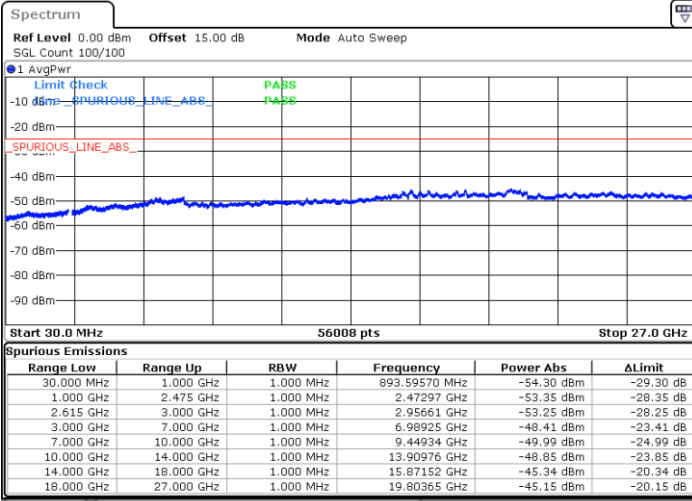

Date: 28.JAN.2023 20:08:51

Date: 28.JAN.2023 20:05:19

Highest Channel / FullIRB

N/A

Date: 28.JAN.2023 20:12:24

LTE Band 7C / 15MHz+15MHz

16QAM

Lowest Channel / 1RB0 and 1RB74

Lowest Channel / 1RB74 and 1RB0

Date: 30.JAN.2023 17:22:41

Date: 30.JAN.2023 17:19:09

Lowest Channel / FullIRB

N/A

Date: 30.JAN.2023 17:26:15

LTE Band 7C / 15MHz+15MHz

16QAM

Middle Channel / 1RB0 and 1RB74

Middle Channel / 1RB74 and 1RB0

Date: 28.JAN.2023 21:15:14

Date: 28.JAN.2023 21:18:46

Middle Channel / FullIRB

N/A

Date: 28.JAN.2023 21:11:19

LTE Band 7C / 15MHz+15MHz