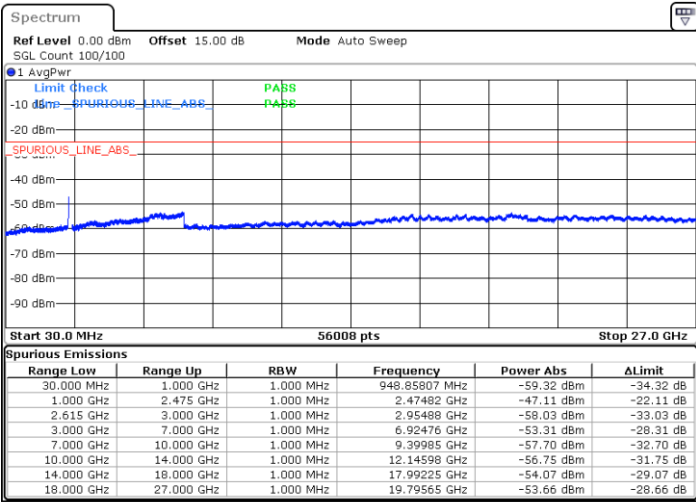

16QAM

Highest Channel / 1RB0 and 1RB74

Highest Channel / 1RB74 and 1RB0

Date: 28.JAN.2023 21:34:18

Date: 28.JAN.2023 21:30:46

Highest Channel / FullIRB

N/A

Date: 28.JAN.2023 21:37:51

LTE Band 7C / 15MHz+20MHz

16QAM

Lowest Channel / 1RB0 and 1RB99

Lowest Channel / 1RB74 and 1RB0

Date: 28.JAN.2023 16:03:42

Date: 28.JAN.2023 15:59:55

Lowest Channel / FullRB

N/A

Date: 28.JAN.2023 16:07:30

LTE Band 7C / 15MHz+20MHz

16QAM

Middle Channel / 1RB0 and 1RB9

Middle Channel / 1RB74 and 1RB0

Date: 28.JAN.2023 16:18:40

Date: 28.JAN.2023 16:22:28

Middle Channel / FullIRB