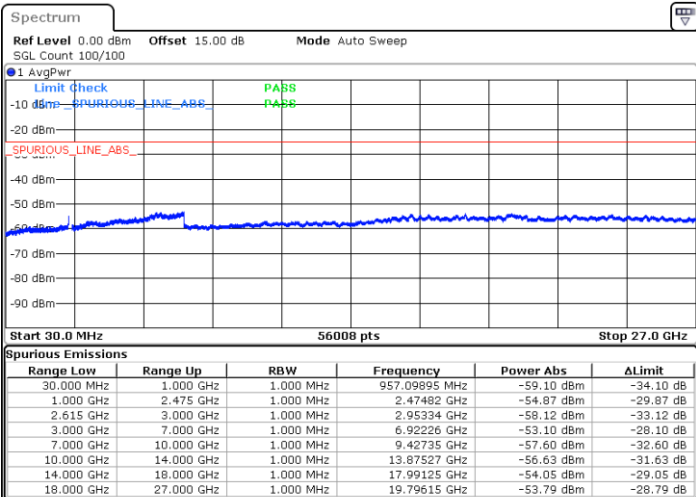

LTE Band 7C / 10MHz+20MHz

16QAM

MiddleChannel / 1RB0 and 1RB99

Middle Channel / 1RB49 and 1RB0

Date: 17.JAN.2023 11:45:53

Date: 17.JAN.2023 11:49:44

Middle Channel / FullIRB

N/A

Date: 17.JAN.2023 11:42:00

LTE Band 7C / 10MHz+20MHz

16QAM

Highest Channel / 1RB0 and 1RB99

Highest Channel / 1RB49 and 1RB0

Date: 28.JAN.2023 15:35:02

Date: 28.JAN.2023 15:31:30

Highest Channel / FullIRB

N/A

Date: 28.JAN.2023 15:38:35

LTE Band 7C / 15MHz+10MHz

16QAM

Lowest Channel / 1RB0 and 1RB49

Lowest Channel / 1RB74 and 1RB0

Date: 28.JAN.2023 19:36:04

Date: 28.JAN.2023 19:32:32