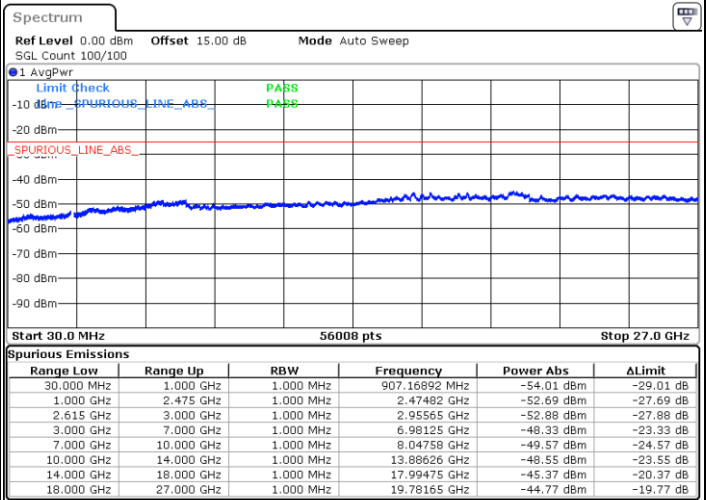

Date: 28.JAN.2023 19:53:20

Middle Channel / FullIRB

N/A

Date: 28.JAN.2023 19:46:14

LTE Band 7C / 15MHz+10MHz

16QAM

Highest Channel / 1RB0 and 1RB49

Highest Channel / 1RB74 and 1RB0

Date: 28.JAN.2023 20:08:51

Date: 28.JAN.2023 20:05:19

Highest Channel / FullIRB

N/A

Date: 28.JAN.2023 20:12:24

LTE Band 7C / 15MHz+15MHz

16QAM

Lowest Channel / 1RB0 and 1RB74

Lowest Channel / 1RB74 and 1RB0

Date: 30.JAN.2023 17:22:41

Date: 30.JAN.2023 17:19:09

Lowest Channel / FullIRB

N/A

Date: 30.JAN.2023 17:26:15

LTE Band 7C / 15MHz+15MHz

16QAM