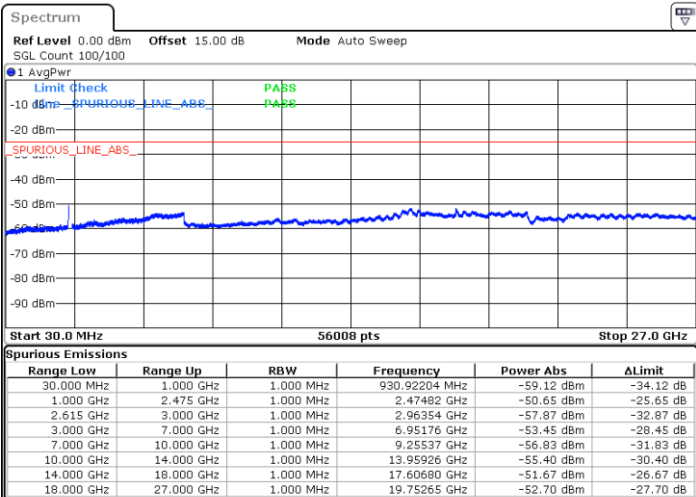

Highest Channel / 1RB0 and 1RB99

Highest Channel / 1RB99 and 1RB0

Date: 28.JAN.2023 17:35:59

Date: 28.JAN.2023 17:30:05

Highest Channel / FullIRB

N/A

Date: 28.JAN.2023 17:37:10

LTE Band 7C / 10MHz+20MHz

LTE Band 7C / 10MHz+20MHz

16QAM

MiddleChannel / 1RB0 and 1RB99

Middle Channel / 1RB49 and 1RB0

Date: 17.JAN.2023 11:45:53

Date: 17.JAN.2023 11:49:44

Middle Channel / FullIRB

N/A

Date: 17.JAN.2023 11:42:00

LTE Band 7C / 10MHz+20MHz

16QAM

Highest Channel / 1RB0 and 1RB99

Highest Channel / 1RB49 and 1RB0

Date: 28.JAN.2023 15:35:02

Date: 28.JAN.2023 15:31:30

Highest Channel / FullIRB