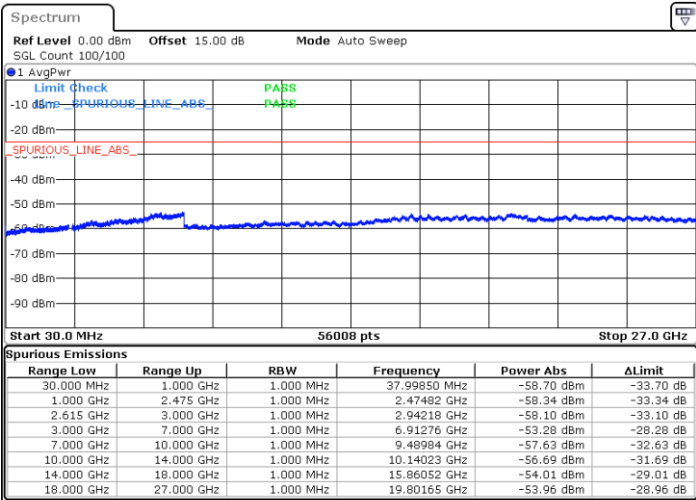

LTE Band 7C / 20MHz+15MHz

16QAM

Highest Channel / 1RB0 and 1RB74

Highest Channel / 1RB99 and 1RB0

Date: 28.JAN.2023 18:32:45

Date: 28.JAN.2023 18:29:12

Highest Channel / FullIRB

N/A

Date: 28.JAN.2023 18:36:17

LTE Band 7C / 20MHz+20MHz

16QAM

Lowest Channel / 1RB0 and 1RB99

Lowest Channel / 1RB99 and 1RB0

Date: 28.JAN.2023 17:02:08

Date: 28.JAN.2023 16:58:35

Lowest Channel / FullRB

N/A

Date: 28.JAN.2023 17:05:40

LTE Band 7C / 20MHz+20MHz

16QAM

Middle Channel / 1RB0 and 1RB9

Middle Channel / 1RB99 and 1RB0

Date: 28.JAN.2023 17:15:46

Date: 28.JAN.2023 17:19:19

Middle Channel / FullIRB

N/A

Date: 28.JAN.2023 17:12:14

LTE Band 7C / 20MHz+20MHz

16QAM

Highest Channel / 1RB0 and 1RB99

Highest Channel / 1RB99 and 1RB0

Date: 28.JAN.2023 17:34:48