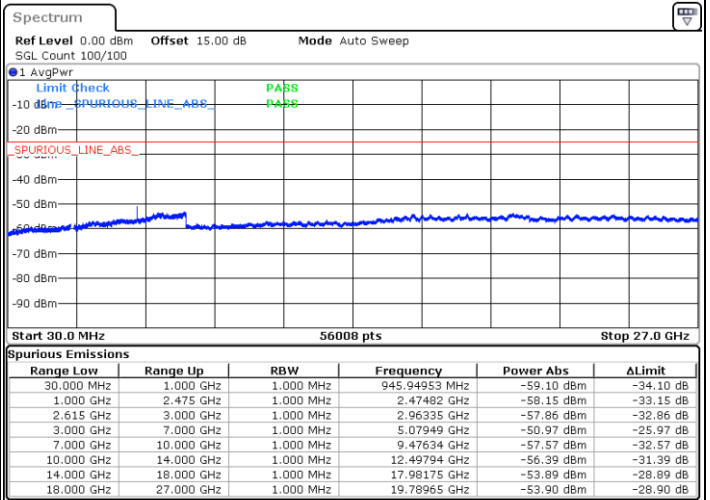

Highest Channel / FullIRB

N/A

Date: 28.JAN.2023 16:43:34

LTE Band 7C / 20MHz+10MHz

16QAM

Lowest Channel / 1RB0 and 1RB49

Lowest Channel / 1RB99 and 1RB0

Date: 17.JAN.2023 13:41:28

Date: 17.JAN.2023 13:37:36

Lowest Channel / FullIRB

N/A

Date: 17.JAN.2023 13:45:20

LTE Band 7C / 20MHz+10MHz

16QAM

Middle Channel / 1RB0 and 1RB49

Middle Channel / 1RB99 and 1RB0

Date: 28.JAN.2023 18:47:25

Date: 28.JAN.2023 18:50:58

Middle Channel / FullRB

N/A

Date: 28.JAN.2023 18:43:53

LTE Band 7C / 20MHz+10MHz

16QAM

Highest Channel / 1RB0 and 1RB49

Highest Channel / 1RB99 and 1RB0

Date: 28.JAN.2023 19:06:29

Date: 28.JAN.2023 19:02:56

Highest Channel / FullIRB

N/A

Date: 28.JAN.2023 19:10:02

LTE Band 7C / 20MHz+15MHz

16QAM