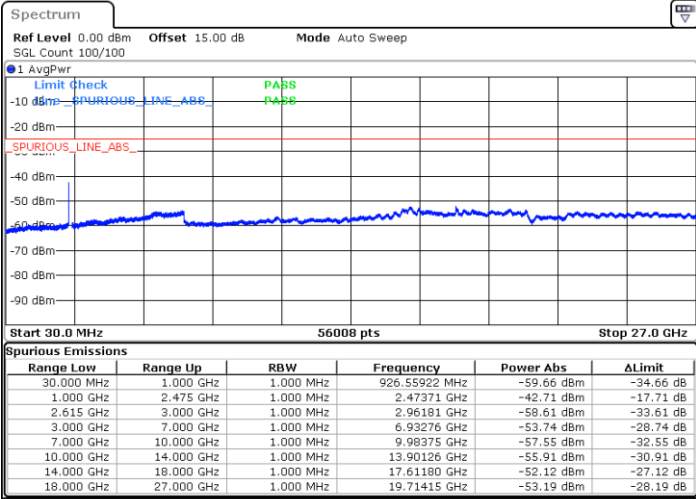

N/A

Date: 28.JAN.2023 16:14:53

LTE Band 7C / 15MHz+20MHz

16QAM

Highest Channel / 1RB0 and 1RB99

Highest Channel / 1RB74 and 1RB0

Date: 28.JAN.2023 16:39:47

Date: 28.JAN.2023 16:35:59

Highest Channel / FullIRB

N/A

Date: 28.JAN.2023 16:43:34

LTE Band 7C / 20MHz+10MHz

16QAM

Lowest Channel / 1RB0 and 1RB49

Lowest Channel / 1RB99 and 1RB0

Date: 17.JAN.2023 13:41:28

Date: 17.JAN.2023 13:37:36

Lowest Channel / FullIRB

N/A

Date: 17.JAN.2023 13:45:20

LTE Band 7C / 20MHz+10MHz

16QAM

Middle Channel / 1RB0 and 1RB49

Middle Channel / 1RB99 and 1RB0