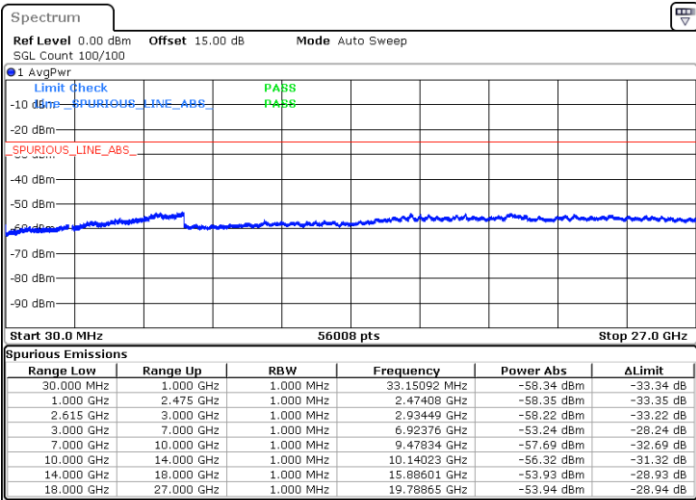

LTE Band 7C / 15MHz+20MHz

16QAM

Lowest Channel / 1RB0 and 1RB99

Lowest Channel / 1RB74 and 1RB0

Date: 28.JAN.2023 16:03:42

Date: 28.JAN.2023 15:59:55

Lowest Channel / FullRB

N/A

Date: 28.JAN.2023 16:07:30

LTE Band 7C / 15MHz+20MHz

16QAM

Middle Channel / 1RB0 and 1RB9

Middle Channel / 1RB74 and 1RB0

Date: 28.JAN.2023 16:18:40

Date: 28.JAN.2023 16:22:28

Middle Channel / FullIRB

N/A

Date: 28.JAN.2023 16:14:53

LTE Band 7C / 15MHz+20MHz

16QAM

Highest Channel / 1RB0 and 1RB99

Highest Channel / 1RB74 and 1RB0

Date: 28.JAN.2023 16:39:47

Date: 28.JAN.2023 16:35:59

Highest Channel / FullIRB

N/A

Date: 28.JAN.2023 16:43:34

LTE Band 7C / 20MHz+10MHz

16QAM

Lowest Channel / 1RB0 and 1RB49

Lowest Channel / 1RB99 and 1RB0

Date: 17.JAN.2023 13:41:28