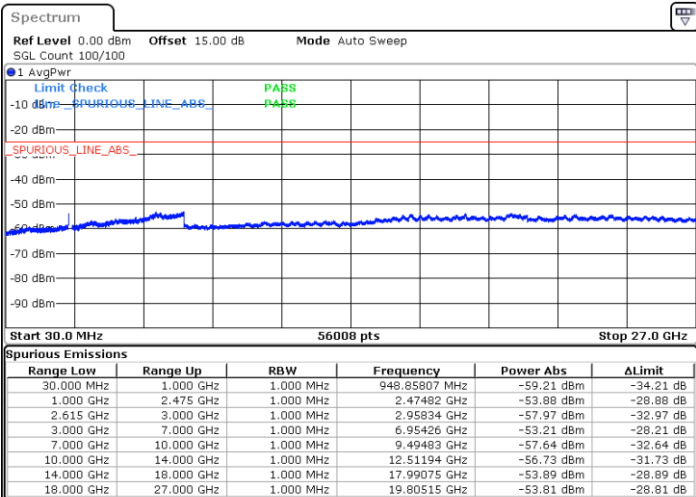

LTE Band 7C / 20MHz+10MHz

QPSK

Highest Channel / 1RB0 and 1RB49

Highest Channel / 1RB99 and 1RB0

Date: 28.JAN.2023 19:07:39

Date: 28.JAN.2023 19:01:45

Highest Channel / FullIRB

N/A

Date: 28.JAN.2023 19:08:51

LTE Band 7C / 20MHz+15MHz

QPSK

Lowest Channel / 1RB0 and 1RB74

Lowest Channel / 1RB99 and 1RB0

Date: 28.JAN.2023 17:58:55

Date: 28.JAN.2023 17:57:44

Lowest Channel / FullRB