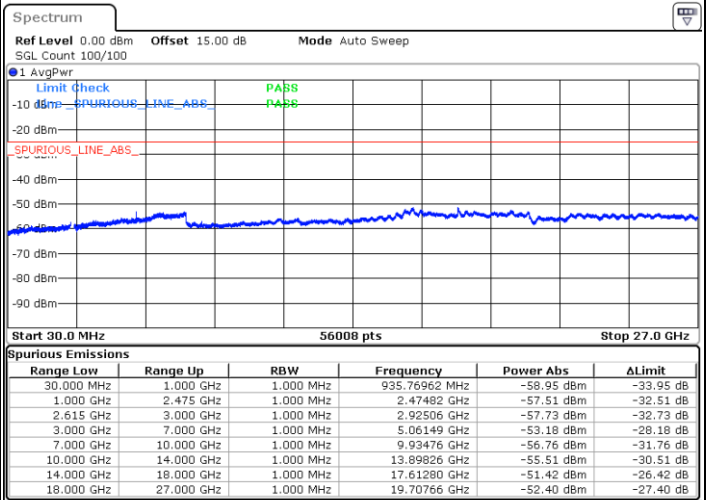

Highest Channel / 1RB0 and 1RB99

Highest Channel / 1RB99 and 1RB0

Date: 28.JAN.2023 17:35:59

Date: 28.JAN.2023 17:30:05

Highest Channel / FullIRB

N/A

Date: 28.JAN.2023 17:37:10

LTE Band 7C / 10MHz+20MHz

LTE Band 7C / 10MHz+20MHz

16QAM

MiddleChannel / 1RB0 and 1RB99

Middle Channel / 1RB49 and 1RB0

Date: 17.JAN.2023 11:45:53

Date: 17.JAN.2023 11:49:44

Middle Channel / FullIRB

N/A

Date: 17.JAN.2023 11:42:00

LTE Band 7C / 10MHz+20MHz

16QAM

Highest Channel / 1RB0 and 1RB99

Highest Channel / 1RB49 and 1RB0

Date: 28.JAN.2023 15:35:02

Date: 28.JAN.2023 15:31:30

Highest Channel / FullIRB