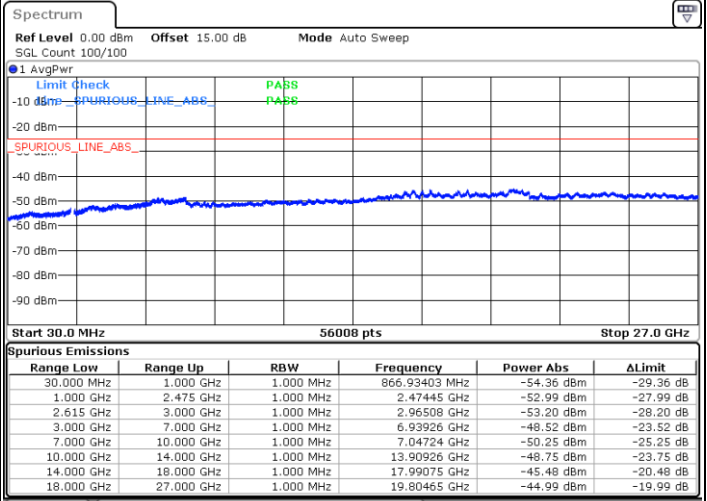

Date: 28.JAN.2023 20:08:51

Date: 28.JAN.2023 20:05:19

Highest Channel / FullIRB

N/A

Date: 28.JAN.2023 20:12:24

LTE Band 7C / 15MHz+15MHz

16QAM

Lowest Channel / 1RB0 and 1RB74

Lowest Channel / 1RB74 and 1RB0

Date: 30.JAN.2023 17:22:41

Date: 30.JAN.2023 17:19:09

Lowest Channel / FullIRB

N/A

Date: 30.JAN.2023 17:26:15

LTE Band 7C / 15MHz+15MHz

16QAM

Middle Channel / 1RB0 and 1RB74

Middle Channel / 1RB74 and 1RB0

Date: 28.JAN.2023 21:15:14

Date: 28.JAN.2023 21:18:46

Middle Channel / FullIRB

N/A

Date: 28.JAN.2023 21:11:19

LTE Band 7C / 15MHz+15MHz

16QAM

Highest Channel / 1RB0 and 1RB74

Highest Channel / 1RB74 and 1RB0

Date: 28.JAN.2023 21:34:18

Date: 28.JAN.2023 21:30:46

Highest Channel / FullIRB

N/A

Date: 28.JAN.2023 21:37:51