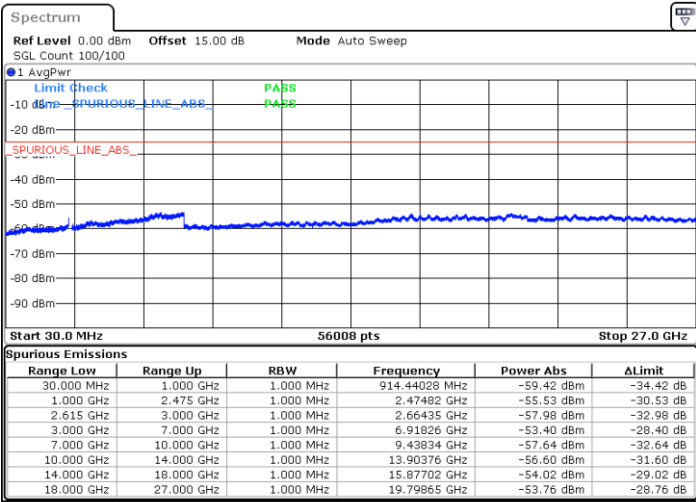

Date: 28.JAN.2023 18:47:25

Date: 28.JAN.2023 18:50:58

Middle Channel / FullRB

N/A

Date: 28.JAN.2023 18:43:53

LTE Band 7C / 20MHz+10MHz

16QAM

Highest Channel / 1RB0 and 1RB49

Highest Channel / 1RB99 and 1RB0

Date: 28.JAN.2023 19:06:29

Date: 28.JAN.2023 19:02:56

Highest Channel / FullIRB

N/A

Date: 28.JAN.2023 19:10:02

LTE Band 7C / 20MHz+15MHz

16QAM

Lowest Channel / 1RB0 and 1RB74

Lowest Channel / 1RB99 and 1RB0

Date: 28.JAN.2023 18:00:06

Date: 28.JAN.2023 17:56:33

Lowest Channel / FullRB

N/A

Date: 28.JAN.2023 18:03:38

LTE Band 7C / 20MHz+15MHz