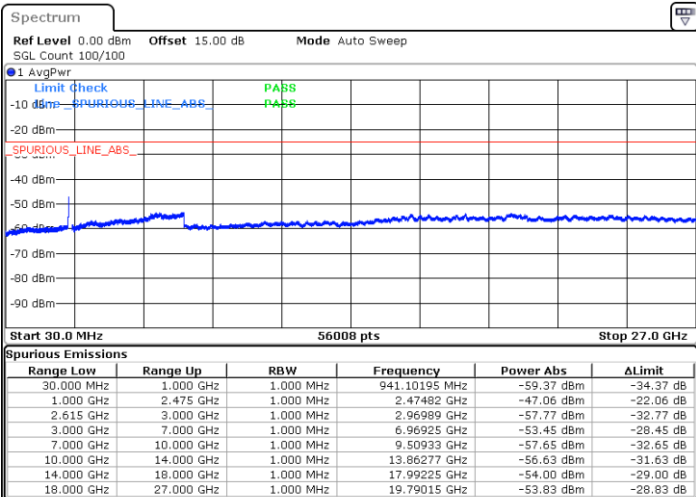

Highest Channel / 1RB99 and 1RB0

Date: 28.JAN.2023 19:06:29

Date: 28.JAN.2023 19:02:56

Highest Channel / FullIRB

N/A

Date: 28.JAN.2023 19:10:02

LTE Band 7C / 20MHz+15MHz

16QAM

Lowest Channel / 1RB0 and 1RB74

Lowest Channel / 1RB99 and 1RB0

Date: 28.JAN.2023 18:00:06

Date: 28.JAN.2023 17:56:33

Lowest Channel / FullRB

N/A

Date: 28.JAN.2023 18:03:38

LTE Band 7C / 20MHz+15MHz

LTE Band 7C / 20MHz+15MHz

16QAM

Highest Channel / 1RB0 and 1RB74

Highest Channel / 1RB99 and 1RB0

Date: 28.JAN.2023 18:32:45

Date: 28.JAN.2023 18:29:12

Highest Channel / FullIRB

N/A