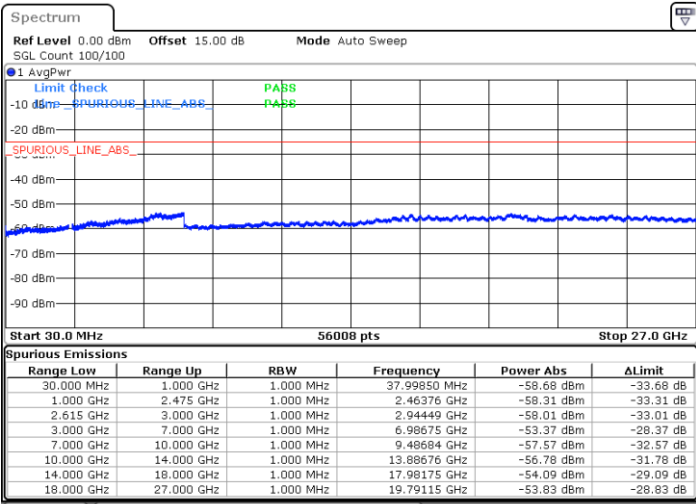

Middle Channel / FullIRB

N/A

Date: 28.JAN.2023 18:09:02

LTE Band 7C / 20MHz+15MHz

QPSK

Highest Channel / 1RB0 and 1RB74

Highest Channel / 1RB99 and 1RB0

Date: 28.JAN.2023 18:33:55

Date: 28.JAN.2023 18:28:02

Highest Channel / FullIRB

N/A

Date: 28.JAN.2023 18:35:07

LTE Band 7C / 20MHz+20MHz

QPSK

Lowest Channel / 1RB0 and 1RB99

Lowest Channel / 1RB99 and 1RB0

Date: 28.JAN.2023 17:00:57

Date: 28.JAN.2023 16:59:46

Lowest Channel / FullRB

N/A

Date: 28.JAN.2023 17:06:51

LTE Band 7C / 20MHz+20MHz

QPSK

Middle Channel / 1RB0 and 1RB9