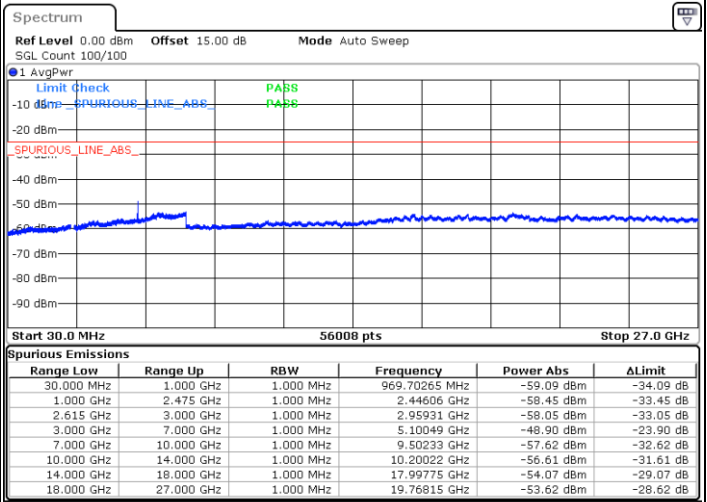

Date: 28.JAN.2023 18:28:02

Highest Channel / FullIRB

N/A

Date: 28.JAN.2023 18:35:07

LTE Band 7C / 20MHz+20MHz

QPSK

Lowest Channel / 1RB0 and 1RB99

Lowest Channel / 1RB99 and 1RB0

Date: 28.JAN.2023 17:00:57

Date: 28.JAN.2023 16:59:46

Lowest Channel / FullRB

N/A

Date: 28.JAN.2023 17:06:51

LTE Band 7C / 20MHz+20MHz

QPSK

Middle Channel / 1RB0 and 1RB9

Middle Channel / 1RB99 and 1RB0

Date: 28.JAN.2023 17:16:57

Date: 28.JAN.2023 17:18:08

Middle Channel / FullRB

N/A

Date: 28.JAN.2023 17:11:04

LTE Band 7C / 20MHz+20MHz

QPSK

Highest Channel / 1RB0 and 1RB99

Highest Channel / 1RB99 and 1RB0

Date: 28.JAN.2023 17:35:59

Date: 28.JAN.2023 17:30:05

Highest Channel / FullIRB

N/A

Date: 28.JAN.2023 17:37:10

LTE Band 7C / 10MHz+20MHz