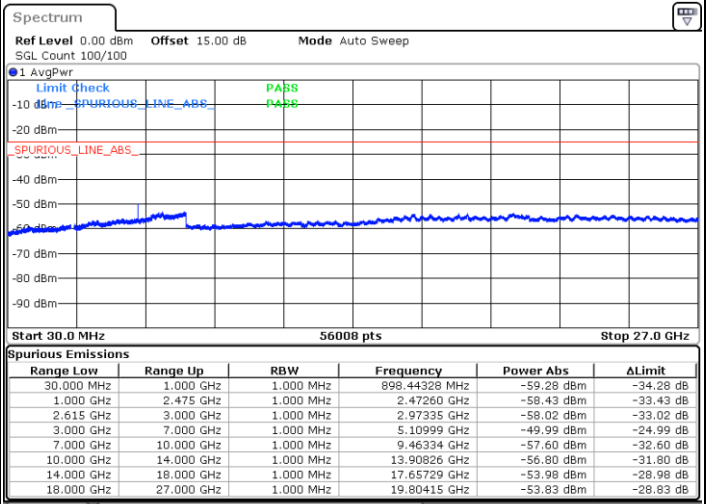

N/A

Date: 28.JAN.2023 18:04:49

LTE Band 7C / 20MHz+15MHz

QPSK

MiddleChannel / 1RB0 and 1RB74

Middle Channel / 1RB99 and 1RB0

Date: 28.JAN.2023 18:14:56

Date: 28.JAN.2023 18:16:07

Middle Channel / FullIRB

N/A

Date: 28.JAN.2023 18:09:02

LTE Band 7C / 20MHz+15MHz

QPSK

Highest Channel / 1RB0 and 1RB74

Highest Channel / 1RB99 and 1RB0

Date: 28.JAN.2023 18:33:55

Date: 28.JAN.2023 18:28:02

Highest Channel / FullIRB

N/A

Date: 28.JAN.2023 18:35:07

LTE Band 7C / 20MHz+20MHz

QPSK

Lowest Channel / 1RB0 and 1RB99

Lowest Channel / 1RB99 and 1RB0

Date: 28.JAN.2023 17:00:57

Date: 28.JAN.2023 16:59:46

Lowest Channel / FullRB

N/A

Date: 28.JAN.2023 17:06:51

LTE Band 7C / 20MHz+20MHz

QPSK

Middle Channel / 1RB0 and 1RB9