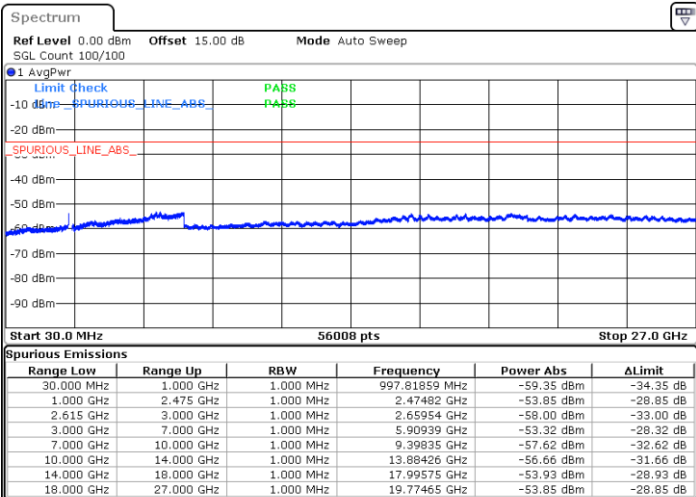

Date: 28.JAN.2023 16:07:30

LTE Band 7C / 15MHz+20MHz

16QAM

Middle Channel / 1RB0 and 1RB9

Middle Channel / 1RB74 and 1RB0

Date: 28.JAN.2023 16:18:40

Date: 28.JAN.2023 16:22:28

Middle Channel / FullIRB

N/A

Date: 28.JAN.2023 16:14:53

LTE Band 7C / 15MHz+20MHz

16QAM

Highest Channel / 1RB0 and 1RB99

Highest Channel / 1RB74 and 1RB0

Date: 28.JAN.2023 16:39:47

Date: 28.JAN.2023 16:35:59

Highest Channel / FullIRB

N/A

Date: 28.JAN.2023 16:43:34

LTE Band 7C / 20MHz+10MHz

16QAM

Lowest Channel / 1RB0 and 1RB49

Lowest Channel / 1RB99 and 1RB0

Date: 17.JAN.2023 13:41:28