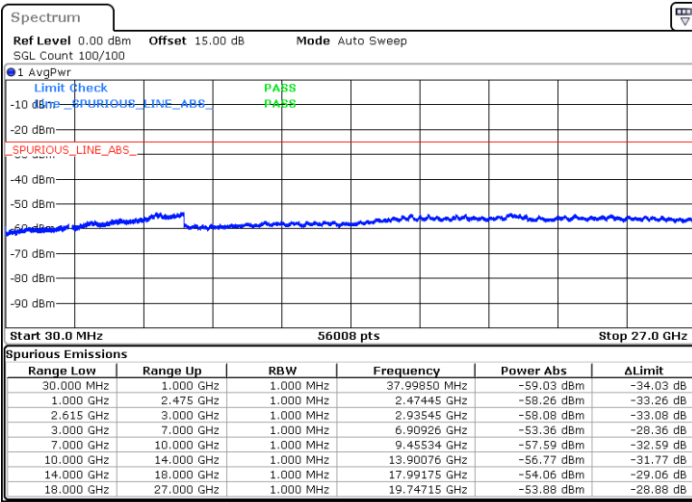

Date: 28.JAN.2023 18:28:02

Highest Channel / FullIRB

N/A

Date: 28.JAN.2023 18:35:07

LTE Band 7C / 20MHz+20MHz

QPSK

Lowest Channel / 1RB0 and 1RB99

Lowest Channel / 1RB99 and 1RB0

Date: 28.JAN.2023 17:00:57

Date: 28.JAN.2023 16:59:46

Lowest Channel / FullRB

N/A

Date: 28.JAN.2023 17:06:51

LTE Band 7C / 20MHz+20MHz

QPSK

Middle Channel / 1RB0 and 1RB9

Middle Channel / 1RB99 and 1RB0

Date: 28.JAN.2023 17:16:57

Date: 28.JAN.2023 17:18:08

Middle Channel / FullRB

N/A

Date: 28.JAN.2023 17:11:04

LTE Band 7C / 20MHz+20MHz

QPSK

Highest Channel / 1RB0 and 1RB99

Highest Channel / 1RB99 and 1RB0

Date: 28.JAN.2023 17:35:59

Date: 28.JAN.2023 17:30:05

Highest Channel / FullIRB

N/A

Date: 28.JAN.2023 17:37:10

LTE Band 7C / 10MHz+20MHz