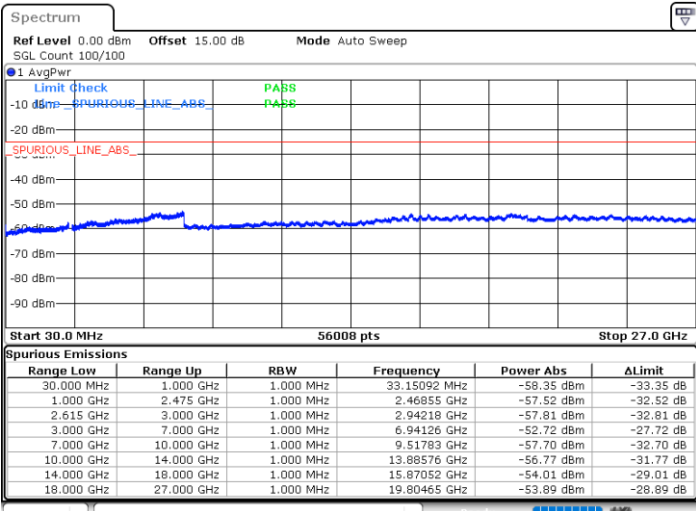

Middle Channel / 1RB0 and 1RB74

Middle Channel / 1RB74 and 1RB0

Date: 28.JAN.2023 21:15:14

Date: 28.JAN.2023 21:18:46

Middle Channel / FullIRB

N/A

Date: 28.JAN.2023 21:11:19

LTE Band 7C / 15MHz+15MHz

16QAM

Highest Channel / 1RB0 and 1RB74

Highest Channel / 1RB74 and 1RB0

Date: 28.JAN.2023 21:34:18

Date: 28.JAN.2023 21:30:46

Highest Channel / FullIRB

N/A

Date: 28.JAN.2023 21:37:51

LTE Band 7C / 15MHz+20MHz

16QAM

Lowest Channel / 1RB0 and 1RB99

Lowest Channel / 1RB74 and 1RB0

Date: 28.JAN.2023 16:03:42

Date: 28.JAN.2023 15:59:55

Lowest Channel / FullRB

N/A