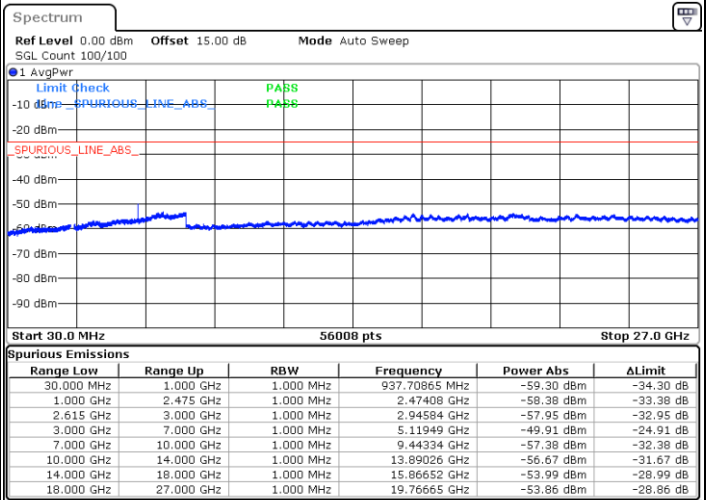

Date: 17.JAN.2023 13:37:36

Lowest Channel / FullIRB

N/A

Date: 17.JAN.2023 13:45:20

LTE Band 7C / 20MHz+10MHz

16QAM

Middle Channel / 1RB0 and 1RB49

Middle Channel / 1RB99 and 1RB0

Date: 28.JAN.2023 18:47:25

Date: 28.JAN.2023 18:50:58

Middle Channel / FullRB

N/A

Date: 28.JAN.2023 18:43:53

LTE Band 7C / 20MHz+10MHz

16QAM

Highest Channel / 1RB0 and 1RB49

Highest Channel / 1RB99 and 1RB0

Date: 28.JAN.2023 19:06:29

Date: 28.JAN.2023 19:02:56

Highest Channel / FullIRB

N/A

Date: 28.JAN.2023 19:10:02

LTE Band 7C / 20MHz+15MHz

16QAM

Lowest Channel / 1RB0 and 1RB74

Lowest Channel / 1RB99 and 1RB0

Date: 28.JAN.2023 18:00:06

Date: 28.JAN.2023 17:56:33

Lowest Channel / FullRB

N/A

Date: 28.JAN.2023 18:03:38

LTE Band 7C / 20MHz+15MHz