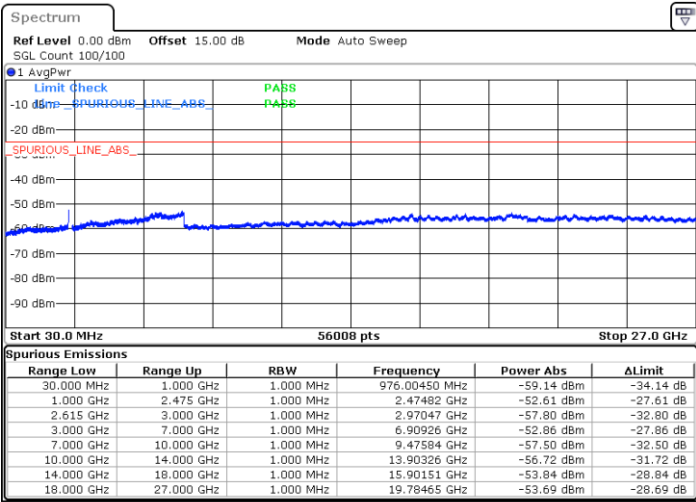

Middle Channel / FullIRB

N/A

Date: 28.JAN.2023 18:09:02

LTE Band 7C / 20MHz+15MHz

QPSK

Highest Channel / 1RB0 and 1RB74

Highest Channel / 1RB99 and 1RB0

Date: 28.JAN.2023 18:33:55

Date: 28.JAN.2023 18:28:02

Highest Channel / FullIRB

N/A

Date: 28.JAN.2023 18:35:07

LTE Band 7C / 20MHz+20MHz

QPSK

Lowest Channel / 1RB0 and 1RB99

Lowest Channel / 1RB99 and 1RB0

Date: 28.JAN.2023 17:00:57

Date: 28.JAN.2023 16:59:46

Lowest Channel / FullRB

N/A

Date: 28.JAN.2023 17:06:51

LTE Band 7C / 20MHz+20MHz

QPSK

Middle Channel / 1RB0 and 1RB9