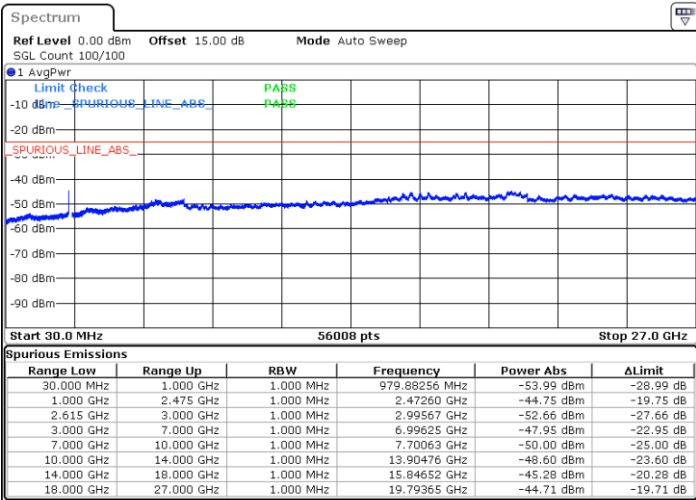

Date: 28.JAN.2023 19:53:20

Middle Channel / FullIRB

N/A

Date: 28.JAN.2023 19:46:14

LTE Band 7C / 15MHz+10MHz

16QAM

Highest Channel / 1RB0 and 1RB49

Highest Channel / 1RB74 and 1RB0

Date: 28.JAN.2023 20:08:51

Date: 28.JAN.2023 20:05:19

Highest Channel / FullIRB

N/A

Date: 28.JAN.2023 20:12:24

LTE Band 7C / 15MHz+15MHz

16QAM

Lowest Channel / 1RB0 and 1RB74

Lowest Channel / 1RB74 and 1RB0

Date: 30.JAN.2023 17:22:41

Date: 30.JAN.2023 17:19:09

Lowest Channel / FullIRB

N/A

Date: 30.JAN.2023 17:26:15

LTE Band 7C / 15MHz+15MHz

16QAM