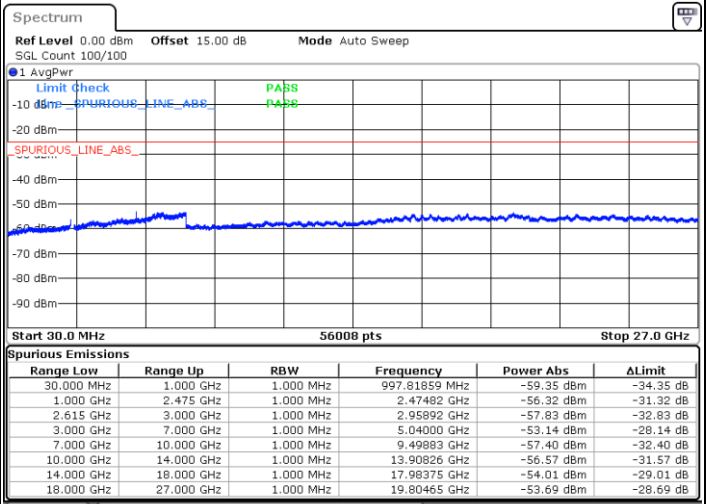

Middle Channel / FullIRB

N/A

Date: 28.JAN.2023 18:09:02

LTE Band 7C / 20MHz+15MHz

QPSK

Highest Channel / 1RB0 and 1RB74

Highest Channel / 1RB99 and 1RB0

Date: 28.JAN.2023 18:33:55

Date: 28.JAN.2023 18:28:02

Highest Channel / FullIRB

N/A

Date: 28.JAN.2023 18:35:07

LTE Band 7C / 20MHz+20MHz

QPSK

Lowest Channel / 1RB0 and 1RB99

Lowest Channel / 1RB99 and 1RB0

Date: 28.JAN.2023 17:00:57

Date: 28.JAN.2023 16:59:46

Lowest Channel / FullRB

N/A

Date: 28.JAN.2023 17:06:51

LTE Band 7C / 20MHz+20MHz

QPSK

Middle Channel / 1RB0 and 1RB9

Highest Channel / 1RB0 and 1RB99

Highest Channel / 1RB99 and 1RB0

Date: 28.JAN.2023 17:35:59

Date: 28.JAN.2023 17:30:05

Highest Channel / FullIRB

N/A

Date: 28.JAN.2023 17:37:10

LTE Band 7C / 10MHz+20MHz