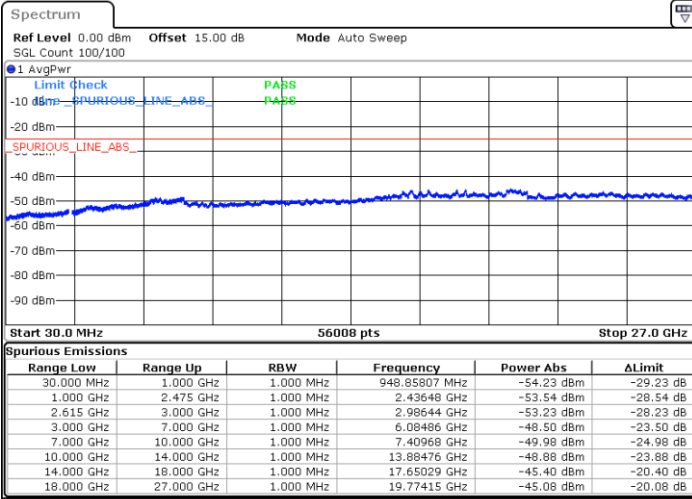

Lowest Channel / FullIRB

N/A

Date: 28.JAN.2023 19:39:37

LTE Band 7C / 15MHz+10MHz

16QAM

Middle Channel / 1RB0 and 1RB49

Middle Channel / 1RB74 and 1RB0

Date: 28.JAN.2023 19:49:47

Date: 28.JAN.2023 19:53:20

Middle Channel / FullIRB

N/A

Date: 28.JAN.2023 19:46:14

LTE Band 7C / 15MHz+10MHz

16QAM

Highest Channel / 1RB0 and 1RB49

Highest Channel / 1RB74 and 1RB0

Date: 28.JAN.2023 20:08:51

Date: 28.JAN.2023 20:05:19

Highest Channel / FullIRB

N/A

Date: 28.JAN.2023 20:12:24

LTE Band 7C / 15MHz+15MHz

16QAM

Lowest Channel / 1RB0 and 1RB74

Lowest Channel / 1RB74 and 1RB0

Date: 30.JAN.2023 17:22:41

Date: 30.JAN.2023 17:19:09

Lowest Channel / FullIRB

N/A

Date: 30.JAN.2023 17:26:15

LTE Band 7C / 15MHz+15MHz

16QAM