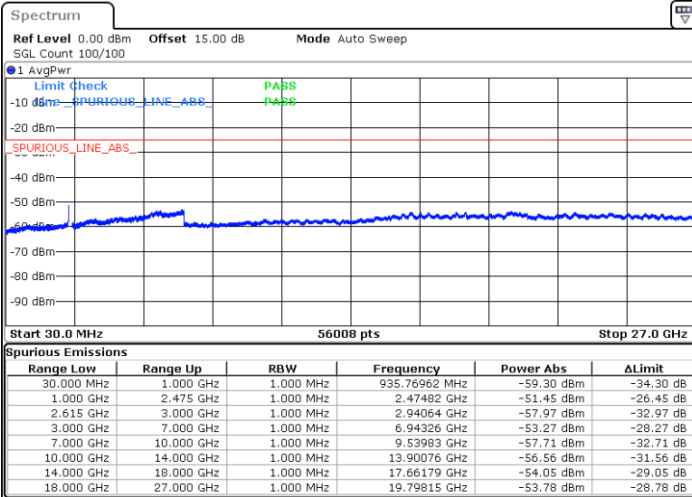

Highest Channel / FullIRB

N/A

Date: 28.JAN.2023 17:38:21