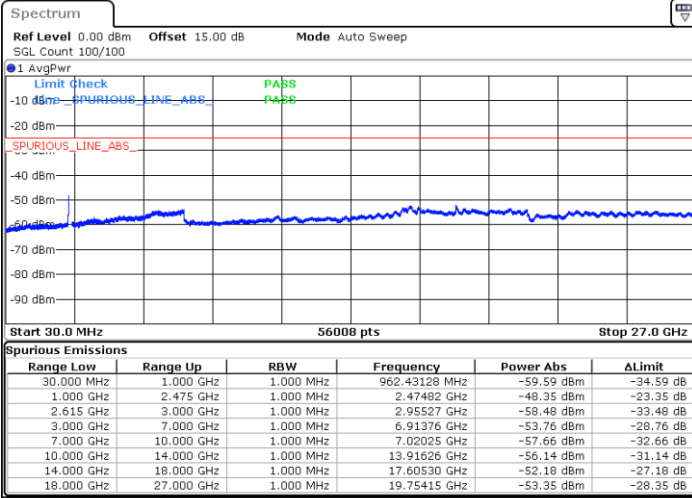

Highest Channel / 1RB0 and 1RB99

Highest Channel / 1RB99 and 1RB0

Date: 28.JAN.2023 17:35:59

Date: 28.JAN.2023 17:30:05

Highest Channel / FullIRB

N/A

Date: 28.JAN.2023 17:37:10

LTE Band 7C / 10MHz+20MHz

16QAM

Lowest Channel / 1RB0 and 1RB99

Lowest Channel / 1RB49 and 1RB0

Date: 17.JAN.2023 13:17:32

Date: 17.JAN.2023 13:13:41

Lowest Channel / FullRB

N/A

Date: 17.JAN.2023 13:21:25

LTE Band 7C / 10MHz+20MHz

16QAM

MiddleChannel / 1RB0 and 1RB99

Middle Channel / 1RB49 and 1RB0

Date: 17.JAN.2023 11:45:53

Date: 17.JAN.2023 11:49:44

Middle Channel / FullIRB

N/A

Date: 17.JAN.2023 11:42:00

LTE Band 7C / 10MHz+20MHz

16QAM

Highest Channel / 1RB0 and 1RB99

Highest Channel / 1RB49 and 1RB0

Date: 28.JAN.2023 15:35:02

Date: 28.JAN.2023 15:31:30

Highest Channel / FullIRB