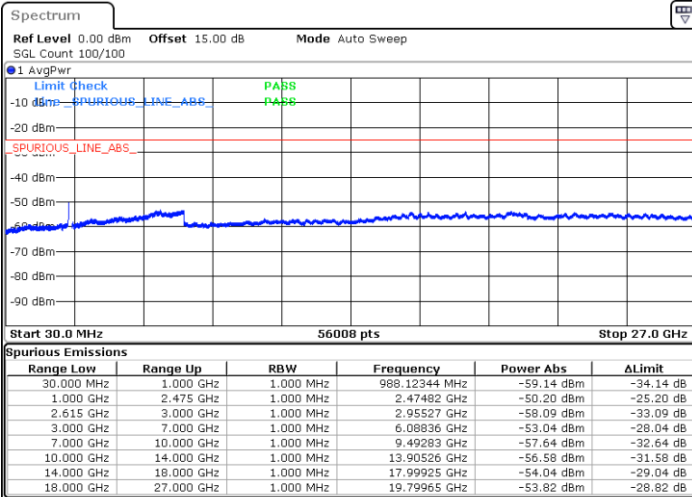

Lowest Channel / 1RB0 and 1RB74

Lowest Channel / 1RB99 and 1RB0

Date: 28.JAN.2023 18:00:06

Date: 28.JAN.2023 17:56:33

Lowest Channel / FullRB

N/A

Date: 28.JAN.2023 18:03:38

LTE Band 7C / 20MHz+15MHz

16QAM

MiddleChannel / 1RB0 and 1RB74

Middle Channel / 1RB99 and 1RB0

Date: 28.JAN.2023 18:13:45

Date: 28.JAN.2023 18:17:18

Middle Channel / FullIRB

N/A

Date: 28.JAN.2023 18:10:13

LTE Band 7C / 20MHz+15MHz

16QAM

Highest Channel / 1RB0 and 1RB74

Highest Channel / 1RB99 and 1RB0

Date: 28.JAN.2023 18:32:45

Date: 28.JAN.2023 18:29:12

Highest Channel / FullIRB

N/A

Date: 28.JAN.2023 18:36:17

LTE Band 7C / 20MHz+20MHz

16QAM

Lowest Channel / 1RB0 and 1RB99

Lowest Channel / 1RB99 and 1RB0

Date: 28.JAN.2023 17:02:08

Date: 28.JAN.2023 16:58:35

Lowest Channel / FullRB