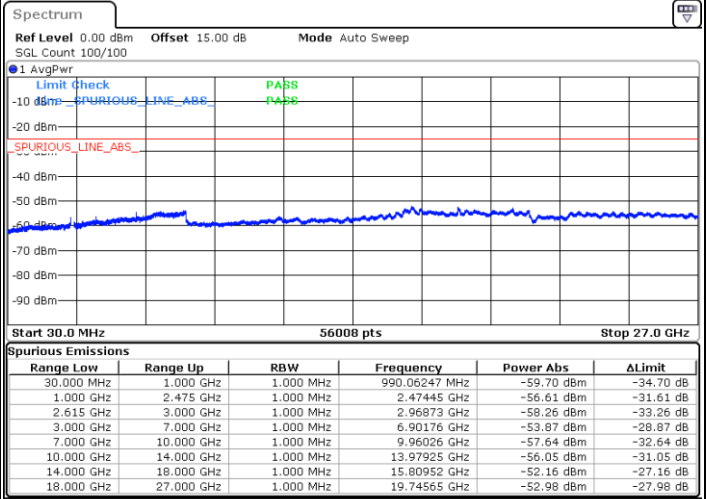

N/A

Date: 28.JAN.2023 16:14:53

LTE Band 7C / 15MHz+20MHz

16QAM

Highest Channel / 1RB0 and 1RB99

Highest Channel / 1RB74 and 1RB0

Date: 28.JAN.2023 16:39:47

Date: 28.JAN.2023 16:35:59

Highest Channel / FullIRB

N/A

Date: 28.JAN.2023 16:43:34

LTE Band 7C / 20MHz+10MHz

16QAM

Lowest Channel / 1RB0 and 1RB49

Lowest Channel / 1RB99 and 1RB0

Date: 17.JAN.2023 13:41:28

Date: 17.JAN.2023 13:37:36

Lowest Channel / FullIRB

N/A

Date: 17.JAN.2023 13:45:20

LTE Band 7C / 20MHz+10MHz

16QAM

Middle Channel / 1RB0 and 1RB49

Middle Channel / 1RB99 and 1RB0

Date: 28.JAN.2023 18:47:25

Date: 28.JAN.2023 18:50:58

Middle Channel / FullRB

N/A

Date: 28.JAN.2023 18:43:53

LTE Band 7C / 20MHz+10MHz

16QAM

Highest Channel / 1RB0 and 1RB49