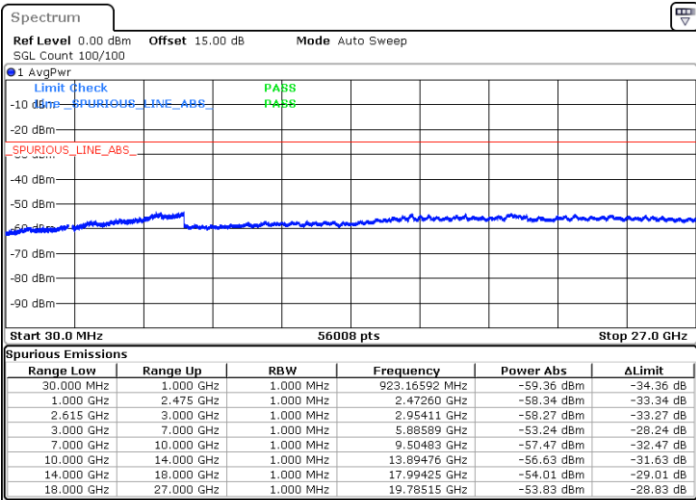

Date: 17.JAN.2023 13:37:36

Lowest Channel / FullIRB

N/A

Date: 17.JAN.2023 13:45:20

LTE Band 7C / 20MHz+10MHz

16QAM

Middle Channel / 1RB0 and 1RB49

Middle Channel / 1RB99 and 1RB0

Date: 28.JAN.2023 18:47:25

Date: 28.JAN.2023 18:50:58

Middle Channel / FullRB

N/A

Date: 28.JAN.2023 18:43:53

LTE Band 7C / 20MHz+10MHz

16QAM

Highest Channel / 1RB0 and 1RB49

Highest Channel / 1RB99 and 1RB0

Date: 28.JAN.2023 19:06:29

Date: 28.JAN.2023 19:02:56

Highest Channel / FullIRB

N/A

Date: 28.JAN.2023 19:10:02

LTE Band 7C / 20MHz+15MHz

16QAM

Lowest Channel / 1RB0 and 1RB74

Lowest Channel / 1RB99 and 1RB0

Date: 28.JAN.2023 18:00:06

Date: 28.JAN.2023 17:56:33

Lowest Channel / FullRB

N/A

Date: 28.JAN.2023 18:03:38

LTE Band 7C / 20MHz+15MHz