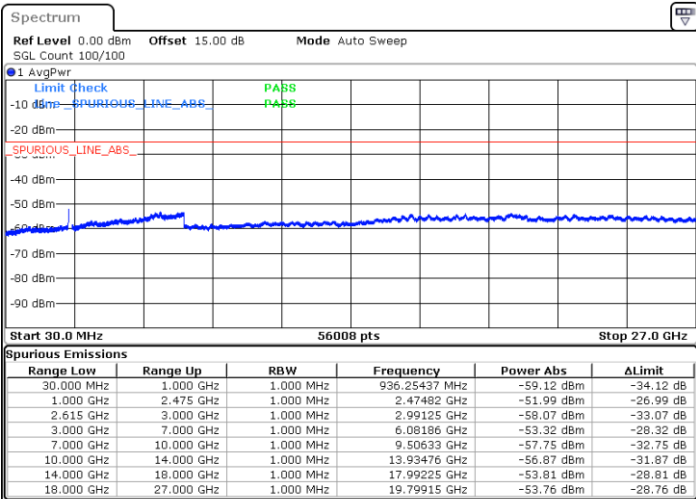

Highest Channel / FullIRB

N/A

Date: 28.JAN.2023 16:43:34

LTE Band 7C / 20MHz+10MHz

16QAM

Lowest Channel / 1RB0 and 1RB49

Lowest Channel / 1RB99 and 1RB0

Date: 17.JAN.2023 13:41:28

Date: 17.JAN.2023 13:37:36

Lowest Channel / FullIRB

N/A

Date: 17.JAN.2023 13:45:20

LTE Band 7C / 20MHz+10MHz

16QAM

Middle Channel / 1RB0 and 1RB49

Middle Channel / 1RB99 and 1RB0

Date: 28.JAN.2023 18:47:25

Date: 28.JAN.2023 18:50:58

Middle Channel / FullRB

N/A

Date: 28.JAN.2023 18:43:53

LTE Band 7C / 20MHz+10MHz

16QAM

Highest Channel / 1RB0 and 1RB49

Highest Channel / 1RB99 and 1RB0

Date: 28.JAN.2023 19:06:29

Date: 28.JAN.2023 19:02:56

Highest Channel / FullIRB

N/A

Date: 28.JAN.2023 19:10:02

LTE Band 7C / 20MHz+15MHz

16QAM