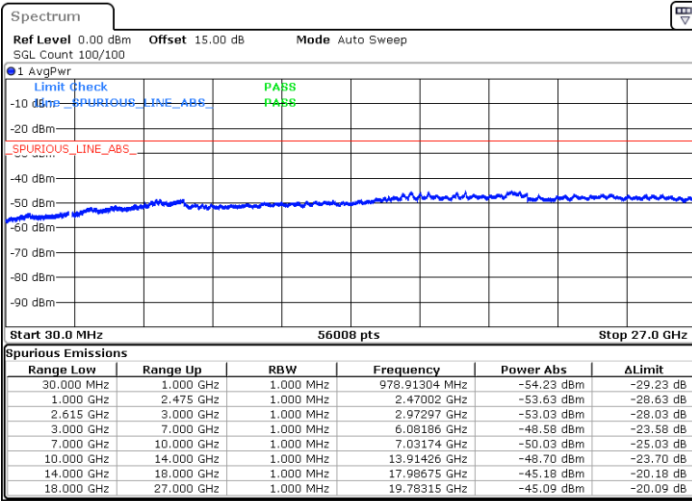

Lowest Channel / 1RB74 and 1RB0

Date: 30.JAN.2023 17:22:41

Date: 30.JAN.2023 17:19:09

Lowest Channel / FullIRB

N/A

Date: 30.JAN.2023 17:26:15

LTE Band 7C / 15MHz+15MHz

16QAM

Middle Channel / 1RB0 and 1RB74

Middle Channel / 1RB74 and 1RB0

Date: 28.JAN.2023 21:15:14

Date: 28.JAN.2023 21:18:46

Middle Channel / FullIRB

N/A

Date: 28.JAN.2023 21:11:19

LTE Band 7C / 15MHz+15MHz

16QAM

Highest Channel / 1RB0 and 1RB74

Highest Channel / 1RB74 and 1RB0

Date: 28.JAN.2023 21:34:18

Date: 28.JAN.2023 21:30:46

Highest Channel / FullIRB

N/A

Date: 28.JAN.2023 21:37:51