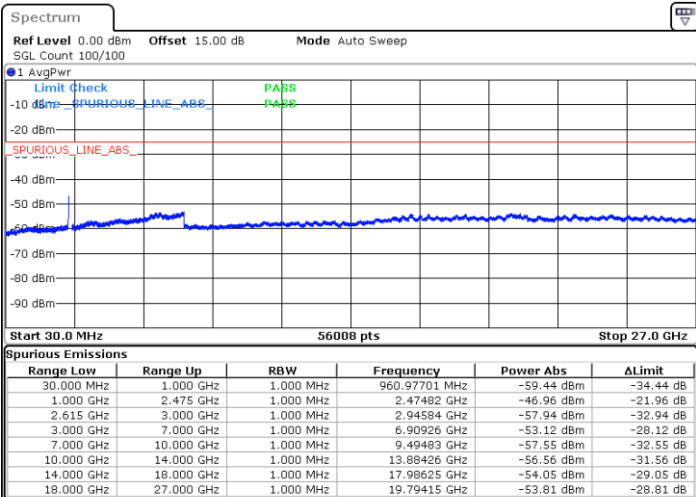

Date: 28.JAN.2023 18:36:17

LTE Band 7C / 20MHz+20MHz

16QAM

Lowest Channel / 1RB0 and 1RB99

Lowest Channel / 1RB99 and 1RB0

Date: 28.JAN.2023 17:02:08

Date: 28.JAN.2023 16:58:35

Lowest Channel / FullRB

N/A

Date: 28.JAN.2023 17:05:40

LTE Band 7C / 20MHz+20MHz

16QAM

Middle Channel / 1RB0 and 1RB9

Middle Channel / 1RB99 and 1RB0

Date: 28.JAN.2023 17:15:46

Date: 28.JAN.2023 17:19:19

Middle Channel / FullIRB

N/A

Date: 28.JAN.2023 17:12:14

LTE Band 7C / 20MHz+20MHz

16QAM

Highest Channel / 1RB0 and 1RB99

Highest Channel / 1RB99 and 1RB0

Date: 28.JAN.2023 17:34:48