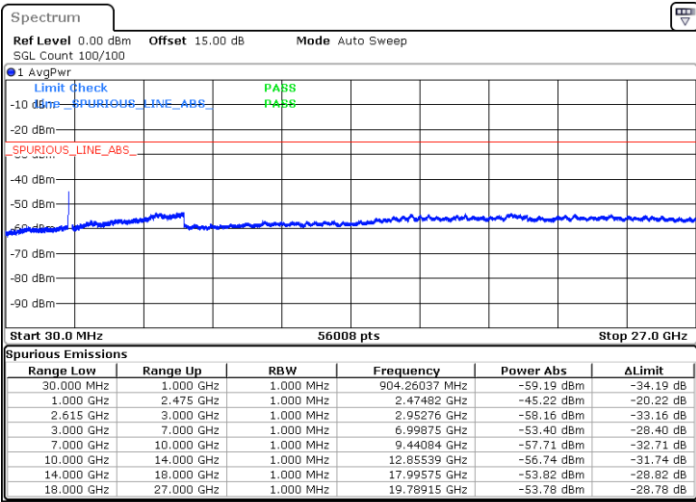

LTE Band 7C / 20MHz+10MHz

QPSK

Highest Channel / 1RB0 and 1RB49

Highest Channel / 1RB99 and 1RB0

Date: 28.JAN.2023 19:07:39

Date: 28.JAN.2023 19:01:45

Highest Channel / FullIRB

N/A

Date: 28.JAN.2023 19:08:51

LTE Band 7C / 20MHz+15MHz

QPSK

Lowest Channel / 1RB0 and 1RB74

Lowest Channel / 1RB99 and 1RB0

Date: 28.JAN.2023 17:58:55

Date: 28.JAN.2023 17:57:44

Lowest Channel / FullRB

N/A

Date: 28.JAN.2023 18:04:49

LTE Band 7C / 20MHz+15MHz

QPSK

MiddleChannel / 1RB0 and 1RB74

Middle Channel / 1RB99 and 1RB0

Date: 28.JAN.2023 18:14:56

Date: 28.JAN.2023 18:16:07

Middle Channel / FullIRB

N/A

Date: 28.JAN.2023 18:09:02

LTE Band 7C / 20MHz+15MHz

QPSK

Highest Channel / 1RB0 and 1RB74

Highest Channel / 1RB99 and 1RB0

Date: 28.JAN.2023 18:33:55