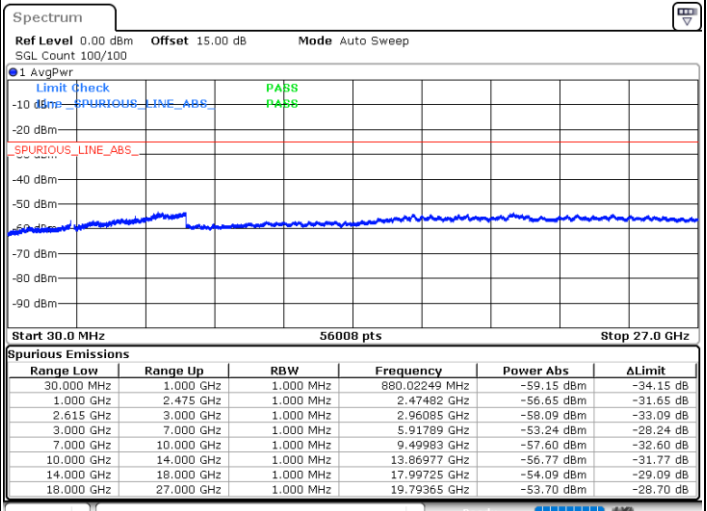

LTE Band 7C / 15MHz+20MHz

16QAM

Lowest Channel / 1RB0 and 1RB99

Lowest Channel / 1RB74 and 1RB0

Date: 28.JAN.2023 16:03:42

Date: 28.JAN.2023 15:59:55

Lowest Channel / FullRB

N/A

Date: 28.JAN.2023 16:07:30

LTE Band 7C / 15MHz+20MHz

16QAM

Middle Channel / 1RB0 and 1RB9

Middle Channel / 1RB74 and 1RB0

Date: 28.JAN.2023 16:18:40

Date: 28.JAN.2023 16:22:28

Middle Channel / FullIRB