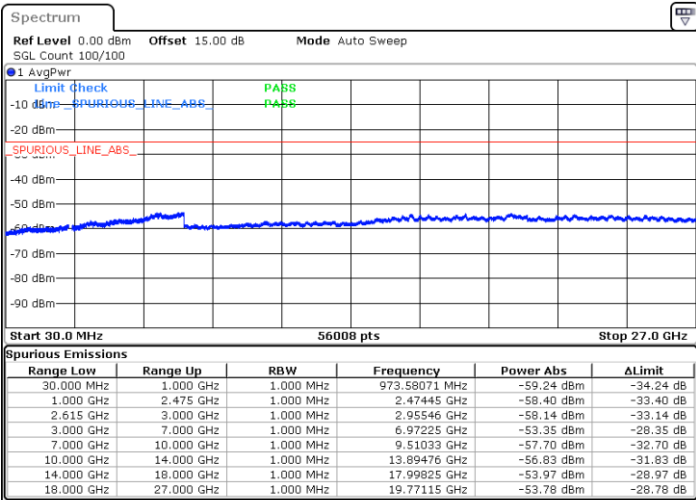

LTE Band 7C / 20MHz+10MHz

QPSK

Highest Channel / 1RB0 and 1RB49

Highest Channel / 1RB99 and 1RB0

Date: 28.JAN.2023 19:07:39

Date: 28.JAN.2023 19:01:45

Highest Channel / FullIRB

N/A

Date: 28.JAN.2023 19:08:51

LTE Band 7C / 20MHz+15MHz

QPSK

Lowest Channel / 1RB0 and 1RB74

Lowest Channel / 1RB99 and 1RB0

Date: 28.JAN.2023 17:58:55

Date: 28.JAN.2023 17:57:44

Lowest Channel / FullRB