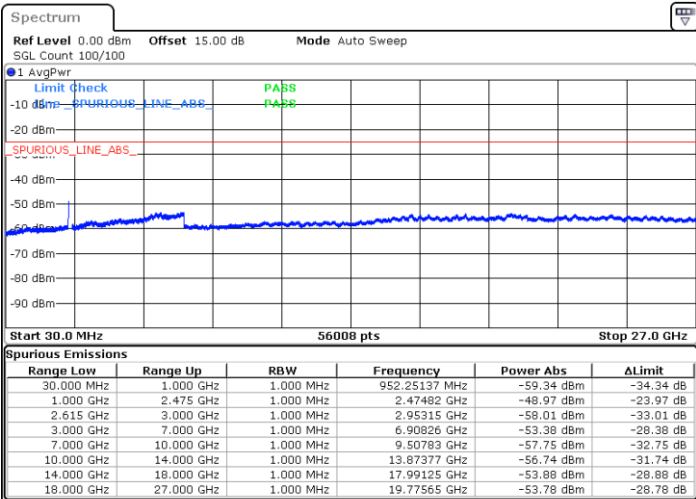

Date: 28.JAN.2023 19:08:51

LTE Band 7C / 20MHz+15MHz

QPSK

Lowest Channel / 1RB0 and 1RB74

Lowest Channel / 1RB99 and 1RB0

Date: 28.JAN.2023 17:58:55

Date: 28.JAN.2023 17:57:44

Lowest Channel / FullRB

N/A

Date: 28.JAN.2023 18:04:49

LTE Band 7C / 20MHz+15MHz

QPSK

MiddleChannel / 1RB0 and 1RB74

Middle Channel / 1RB99 and 1RB0

Date: 28.JAN.2023 18:14:56

Date: 28.JAN.2023 18:16:07

Middle Channel / FullIRB

N/A

Date: 28.JAN.2023 18:09:02

LTE Band 7C / 20MHz+15MHz

QPSK

Highest Channel / 1RB0 and 1RB74

Highest Channel / 1RB99 and 1RB0

Date: 28.JAN.2023 18:33:55

Date: 28.JAN.2023 18:28:02

Highest Channel / FullIRB

N/A

Date: 28.JAN.2023 18:35:07

LTE Band 7C / 20MHz+20MHz

QPSK

Lowest Channel / 1RB0 and 1RB99

Lowest Channel / 1RB99 and 1RB0