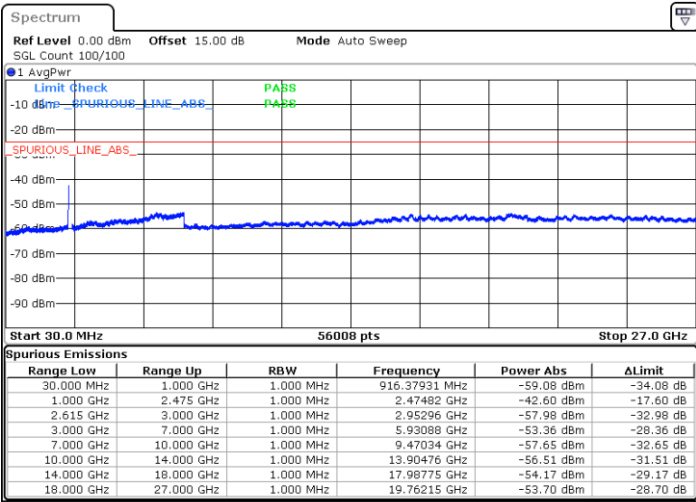

Middle Channel / FullIRB

N/A

Date: 28.JAN.2023 18:09:02

LTE Band 7C / 20MHz+15MHz

QPSK

Highest Channel / 1RB0 and 1RB74

Highest Channel / 1RB99 and 1RB0

Date: 28.JAN.2023 18:33:55

Date: 28.JAN.2023 18:28:02

Highest Channel / FullIRB

N/A

Date: 28.JAN.2023 18:35:07

LTE Band 7C / 20MHz+20MHz

QPSK

Lowest Channel / 1RB0 and 1RB99

Lowest Channel / 1RB99 and 1RB0

Date: 28.JAN.2023 17:00:57

Date: 28.JAN.2023 16:59:46

Lowest Channel / FullRB

N/A

Date: 28.JAN.2023 17:06:51

LTE Band 7C / 20MHz+20MHz

QPSK

Middle Channel / 1RB0 and 1RB9

Highest Channel / 1RB0 and 1RB99

Highest Channel / 1RB99 and 1RB0

Date: 28.JAN.2023 17:35:59

Date: 28.JAN.2023 17:30:05

Highest Channel / FullIRB

N/A

Date: 28.JAN.2023 17:37:10

LTE Band 7C / 10MHz+20MHz