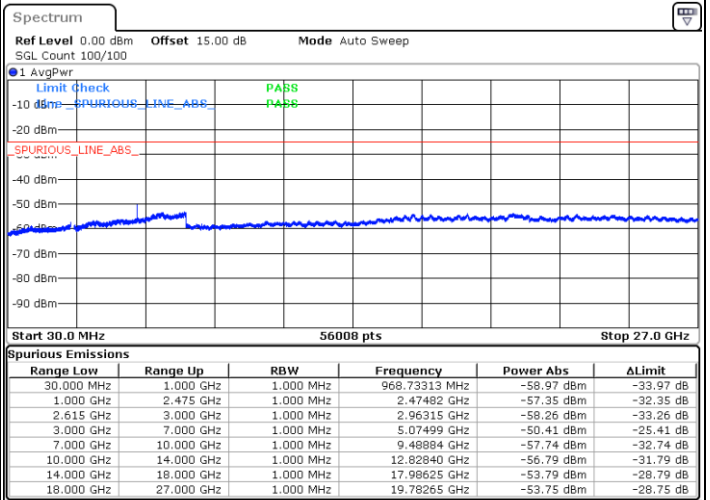

Date: 28.JAN.2023 19:08:51

LTE Band 7C / 20MHz+15MHz

QPSK

Lowest Channel / 1RB0 and 1RB74

Lowest Channel / 1RB99 and 1RB0

Date: 28.JAN.2023 17:58:55

Date: 28.JAN.2023 17:57:44

Lowest Channel / FullRB

N/A

Date: 28.JAN.2023 18:04:49

LTE Band 7C / 20MHz+15MHz

QPSK

MiddleChannel / 1RB0 and 1RB74

Middle Channel / 1RB99 and 1RB0

Date: 28.JAN.2023 18:14:56

Date: 28.JAN.2023 18:16:07

Middle Channel / FullIRB

N/A

Date: 28.JAN.2023 18:09:02

LTE Band 7C / 20MHz+15MHz

QPSK

Highest Channel / 1RB0 and 1RB74

Highest Channel / 1RB99 and 1RB0

Date: 28.JAN.2023 18:33:55

Date: 28.JAN.2023 18:28:02

Highest Channel / FullIRB

N/A

Date: 28.JAN.2023 18:35:07

LTE Band 7C / 20MHz+20MHz

QPSK

Lowest Channel / 1RB0 and 1RB99

Lowest Channel / 1RB99 and 1RB0