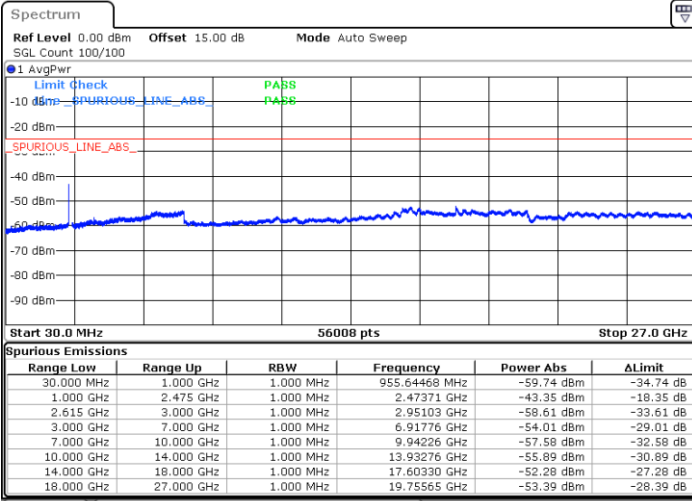

LTE Band 7C / 10MHz+20MHz

16QAM

Lowest Channel / 1RB0 and 1RB99

Lowest Channel / 1RB49 and 1RB0

Date: 17.JAN.2023 13:17:32