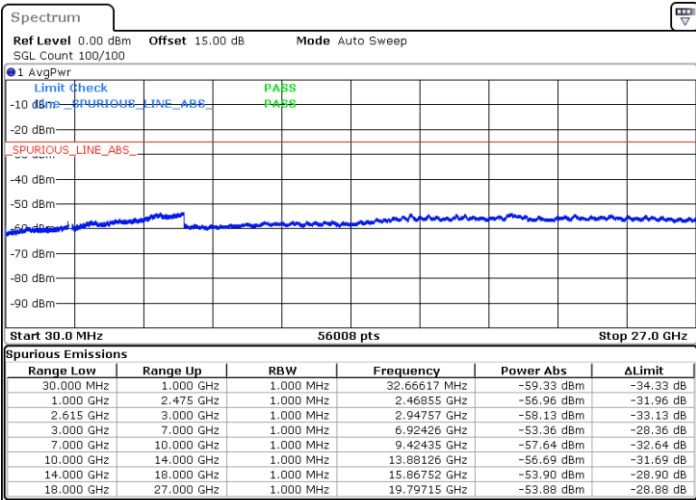

Date: 28.JAN.2023 18:47:25

Date: 28.JAN.2023 18:50:58

Middle Channel / FullRB

N/A

Date: 28.JAN.2023 18:43:53

LTE Band 7C / 20MHz+10MHz

16QAM

Highest Channel / 1RB0 and 1RB49

Highest Channel / 1RB99 and 1RB0

Date: 28.JAN.2023 19:06:29

Date: 28.JAN.2023 19:02:56

Highest Channel / FullIRB

N/A

Date: 28.JAN.2023 19:10:02

LTE Band 7C / 20MHz+15MHz

16QAM

Lowest Channel / 1RB0 and 1RB74

Lowest Channel / 1RB99 and 1RB0

Date: 28.JAN.2023 18:00:06

Date: 28.JAN.2023 17:56:33

Lowest Channel / FullRB

N/A

Date: 28.JAN.2023 18:03:38

LTE Band 7C / 20MHz+15MHz