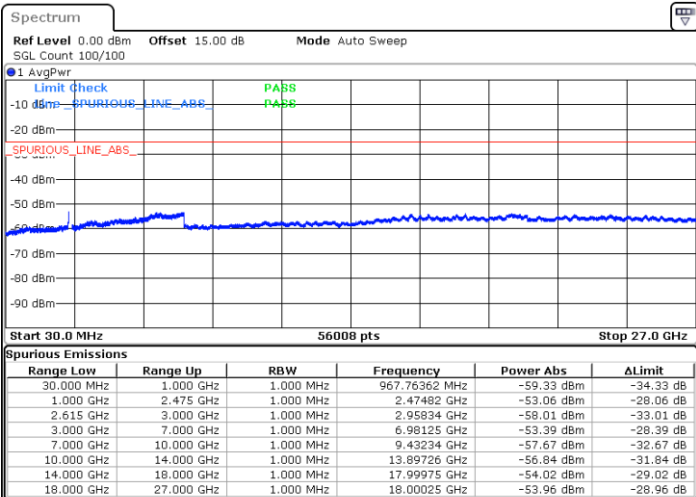

Lowest Channel / 1RB0 and 1RB74

Lowest Channel / 1RB99 and 1RB0

Date: 28.JAN.2023 18:00:06

Date: 28.JAN.2023 17:56:33

Lowest Channel / FullRB

N/A

Date: 28.JAN.2023 18:03:38

LTE Band 7C / 20MHz+15MHz

LTE Band 7C / 20MHz+15MHz

16QAM

Highest Channel / 1RB0 and 1RB74

Highest Channel / 1RB99 and 1RB0

Date: 28.JAN.2023 18:32:45

Date: 28.JAN.2023 18:29:12

Highest Channel / FullIRB

N/A

Date: 28.JAN.2023 18:36:17

LTE Band 7C / 20MHz+20MHz

16QAM

Lowest Channel / 1RB0 and 1RB99

Lowest Channel / 1RB99 and 1RB0

Date: 28.JAN.2023 17:02:08

Date: 28.JAN.2023 16:58:35

Lowest Channel / FullRB