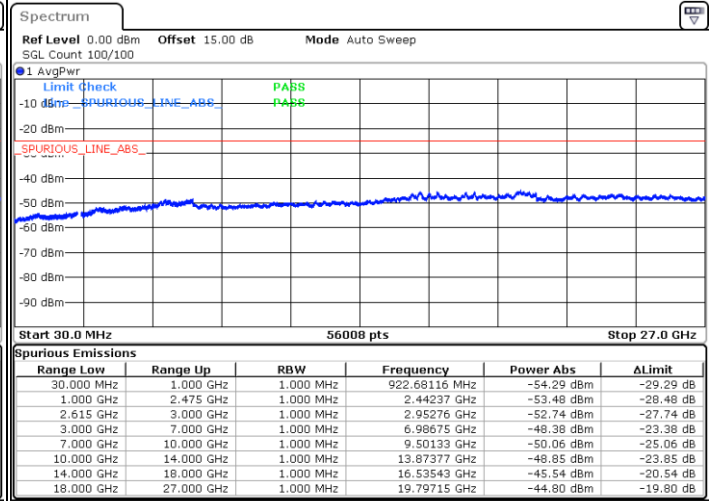

Lowest Channel / 1RB74 and 1RB0

Date: 30.JAN.2023 17:22:41

Date: 30.JAN.2023 17:19:09

Lowest Channel / FullIRB

N/A

Date: 30.JAN.2023 17:26:15

LTE Band 7C / 15MHz+15MHz

16QAM

Middle Channel / 1RB0 and 1RB74

Middle Channel / 1RB74 and 1RB0

Date: 28.JAN.2023 21:15:14

Date: 28.JAN.2023 21:18:46

Middle Channel / FullIRB

N/A

Date: 28.JAN.2023 21:11:19

LTE Band 7C / 15MHz+15MHz

16QAM

Highest Channel / 1RB0 and 1RB74

Highest Channel / 1RB74 and 1RB0

Date: 28.JAN.2023 21:34:18

Date: 28.JAN.2023 21:30:46

Highest Channel / FullIRB

N/A

Date: 28.JAN.2023 21:37:51

LTE Band 7C / 15MHz+20MHz

16QAM

Lowest Channel / 1RB0 and 1RB99

Lowest Channel / 1RB74 and 1RB0

Date: 28.JAN.2023 16:03:42

Date: 28.JAN.2023 15:59:55

Lowest Channel / FullRB

N/A