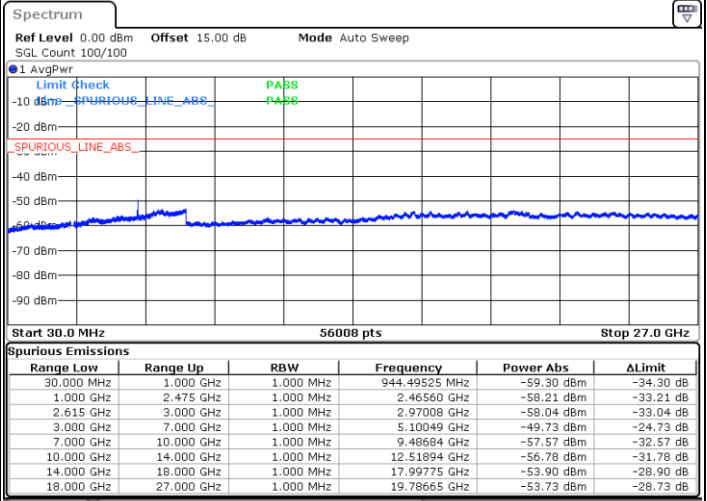

Date: 28.JAN.2023 18:36:17

LTE Band 7C / 20MHz+20MHz

16QAM

Lowest Channel / 1RB0 and 1RB99

Lowest Channel / 1RB99 and 1RB0

Date: 28.JAN.2023 17:02:08

Date: 28.JAN.2023 16:58:35

Lowest Channel / FullRB

N/A

Date: 28.JAN.2023 17:05:40

LTE Band 7C / 20MHz+20MHz

16QAM

Middle Channel / 1RB0 and 1RB9

Middle Channel / 1RB99 and 1RB0

Date: 28.JAN.2023 17:15:46

Date: 28.JAN.2023 17:19:19

Middle Channel / FullIRB

N/A

Date: 28.JAN.2023 17:12:14

LTE Band 7C / 20MHz+20MHz

16QAM

Highest Channel / 1RB0 and 1RB99

Highest Channel / 1RB99 and 1RB0

Date: 28.JAN.2023 17:34:48