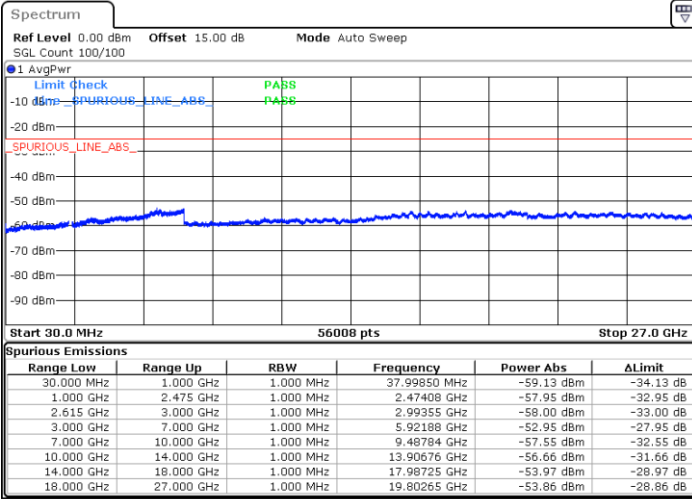

LTE Band 7C / 20MHz+15MHz

16QAM

Highest Channel / 1RB0 and 1RB74

Highest Channel / 1RB99 and 1RB0

Date: 28.JAN.2023 18:32:45

Date: 28.JAN.2023 18:29:12

Highest Channel / FullIRB

N/A

Date: 28.JAN.2023 18:36:17

LTE Band 7C / 20MHz+20MHz

16QAM

Lowest Channel / 1RB0 and 1RB99

Lowest Channel / 1RB99 and 1RB0

Date: 28.JAN.2023 17:02:08

Date: 28.JAN.2023 16:58:35

Lowest Channel / FullRB

N/A

Date: 28.JAN.2023 17:05:40

LTE Band 7C / 20MHz+20MHz

16QAM

Middle Channel / 1RB0 and 1RB9

Middle Channel / 1RB99 and 1RB0

Date: 28.JAN.2023 17:15:46

Date: 28.JAN.2023 17:19:19