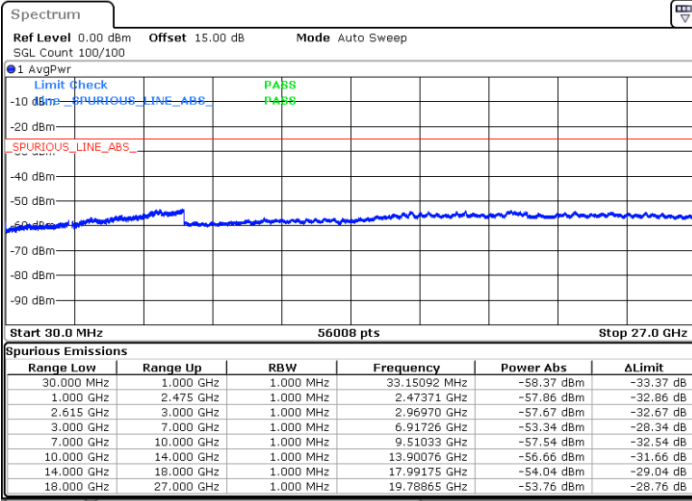

LTE Band 7C / 20MHz+15MHz

16QAM

MiddleChannel / 1RB0 and 1RB74

Middle Channel / 1RB99 and 1RB0

Date: 28.JAN.2023 18:13:45