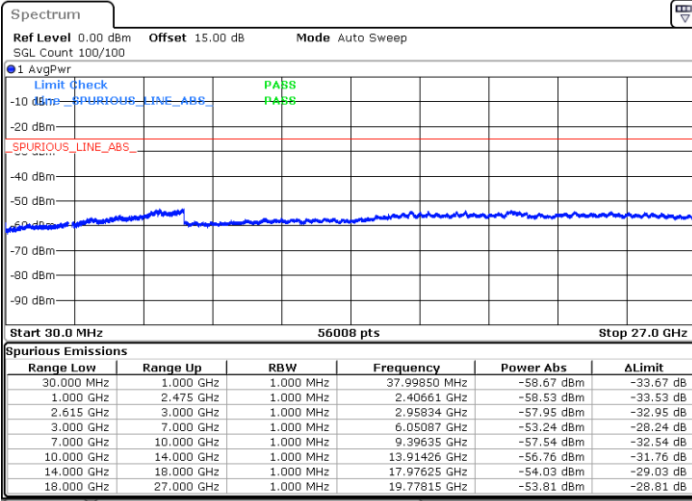

Date: 28.JAN.2023 18:36:17

LTE Band 7C / 20MHz+20MHz

16QAM

Lowest Channel / 1RB0 and 1RB99

Lowest Channel / 1RB99 and 1RB0

Date: 28.JAN.2023 17:02:08

Date: 28.JAN.2023 16:58:35

Lowest Channel / FullRB

N/A

Date: 28.JAN.2023 17:05:40

LTE Band 7C / 20MHz+20MHz

16QAM

Middle Channel / 1RB0 and 1RB9

Middle Channel / 1RB99 and 1RB0

Date: 28.JAN.2023 17:15:46

Date: 28.JAN.2023 17:19:19

Middle Channel / FullIRB

N/A

Date: 28.JAN.2023 17:12:14

LTE Band 7C / 20MHz+20MHz

16QAM

Highest Channel / 1RB0 and 1RB99

Highest Channel / 1RB99 and 1RB0

Date: 28.JAN.2023 17:34:48