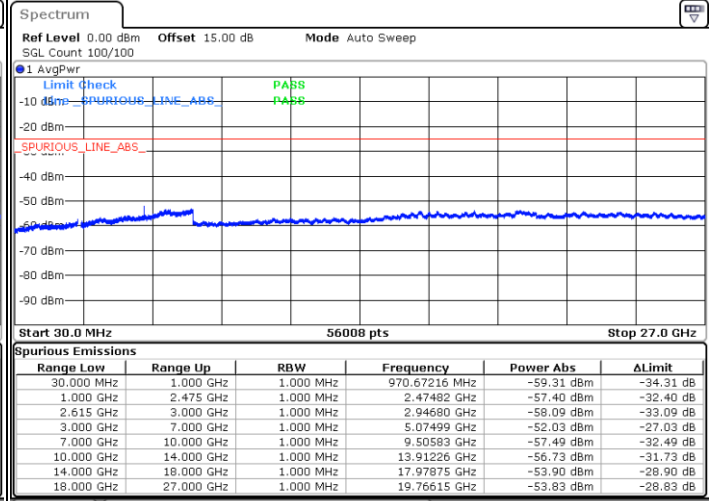

Date: 28.JAN.2023 18:17:18