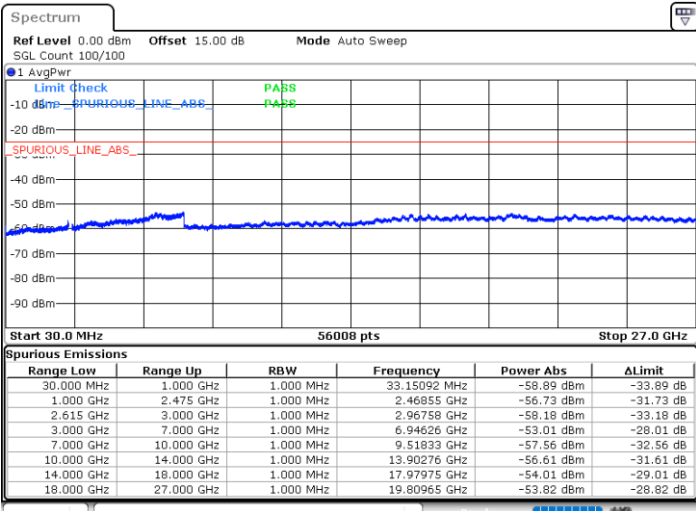

LTE Band 7C / 20MHz+10MHz

QPSK

Highest Channel / 1RB0 and 1RB49

Highest Channel / 1RB99 and 1RB0

Date: 28.JAN.2023 19:07:39

Date: 28.JAN.2023 19:01:45

Highest Channel / FullIRB

N/A

Date: 28.JAN.2023 19:08:51

LTE Band 7C / 20MHz+15MHz

QPSK

Lowest Channel / 1RB0 and 1RB74

Lowest Channel / 1RB99 and 1RB0

Date: 28.JAN.2023 17:58:55

Date: 28.JAN.2023 17:57:44

Lowest Channel / FullRB

N/A

Date: 28.JAN.2023 18:04:49

LTE Band 7C / 20MHz+15MHz

QPSK

MiddleChannel / 1RB0 and 1RB74

Middle Channel / 1RB99 and 1RB0

Date: 28.JAN.2023 18:14:56

Date: 28.JAN.2023 18:16:07

Middle Channel / FullIRB

N/A

Date: 28.JAN.2023 18:09:02

LTE Band 7C / 20MHz+15MHz

QPSK

Highest Channel / 1RB0 and 1RB74

Highest Channel / 1RB99 and 1RB0

Date: 28.JAN.2023 18:33:55