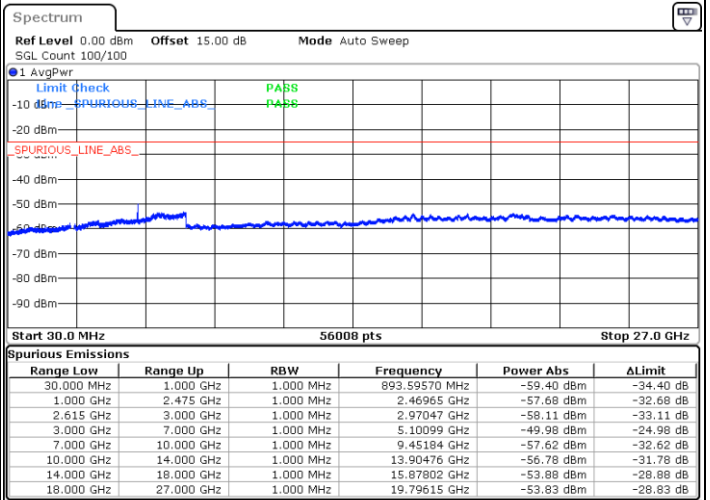

Date: 28.JAN.2023 16:07:30

LTE Band 7C / 15MHz+20MHz

16QAM

Middle Channel / 1RB0 and 1RB9

Middle Channel / 1RB74 and 1RB0

Date: 28.JAN.2023 16:18:40

Date: 28.JAN.2023 16:22:28

Middle Channel / FullIRB

N/A

Date: 28.JAN.2023 16:14:53

LTE Band 7C / 15MHz+20MHz

16QAM

Highest Channel / 1RB0 and 1RB99

Highest Channel / 1RB74 and 1RB0

Date: 28.JAN.2023 16:39:47

Date: 28.JAN.2023 16:35:59

Highest Channel / FullIRB

N/A

Date: 28.JAN.2023 16:43:34

LTE Band 7C / 20MHz+10MHz

16QAM

Lowest Channel / 1RB0 and 1RB49

Lowest Channel / 1RB99 and 1RB0

Date: 17.JAN.2023 13:41:28