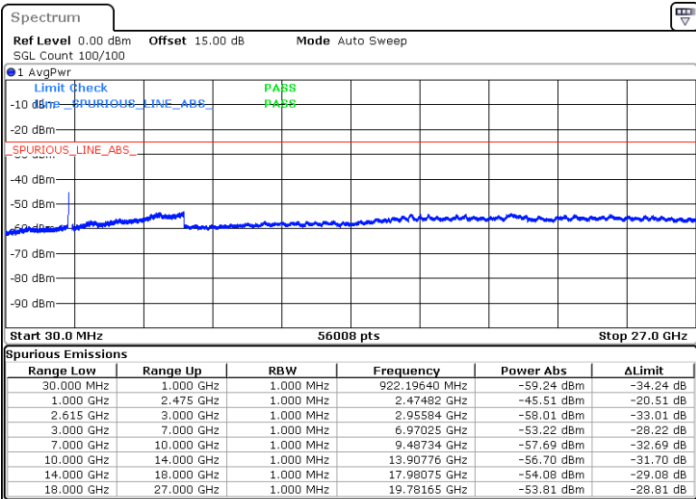

Date: 28.JAN.2023 17:00:57

Date: 28.JAN.2023 16:59:46

Lowest Channel / FullRB

N/A

Date: 28.JAN.2023 17:06:51

LTE Band 7C / 20MHz+20MHz

QPSK

Middle Channel / 1RB0 and 1RB9

Middle Channel / 1RB99 and 1RB0

Date: 28.JAN.2023 17:16:57

Date: 28.JAN.2023 17:18:08

Middle Channel / FullRB

N/A

Date: 28.JAN.2023 17:11:04

LTE Band 7C / 20MHz+20MHz

QPSK

Highest Channel / 1RB0 and 1RB99

Highest Channel / 1RB99 and 1RB0

Date: 28.JAN.2023 17:35:59

Date: 28.JAN.2023 17:30:05

Highest Channel / FullIRB

N/A

Date: 28.JAN.2023 17:37:10

LTE Band 7C / 10MHz+20MHz