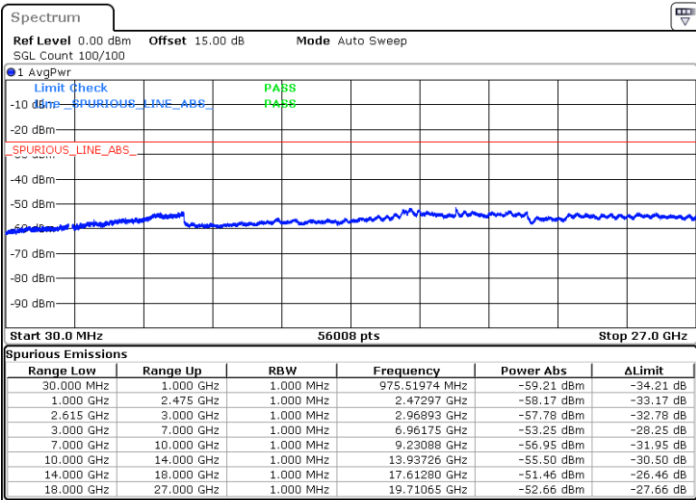

Highest Channel / 1RB0 and 1RB99

Highest Channel / 1RB99 and 1RB0

Date: 28.JAN.2023 17:35:59

Date: 28.JAN.2023 17:30:05

Highest Channel / FullIRB

N/A

Date: 28.JAN.2023 17:37:10

LTE Band 7C / 10MHz+20MHz

16QAM

Lowest Channel / 1RB0 and 1RB99

Lowest Channel / 1RB49 and 1RB0

Date: 17.JAN.2023 13:17:32

Date: 17.JAN.2023 13:13:41

Lowest Channel / FullRB

N/A

Date: 17.JAN.2023 13:21:25

LTE Band 7C / 10MHz+20MHz

16QAM

MiddleChannel / 1RB0 and 1RB99

Middle Channel / 1RB49 and 1RB0

Date: 17.JAN.2023 11:45:53

Date: 17.JAN.2023 11:49:44

Middle Channel / FullIRB

N/A

Date: 17.JAN.2023 11:42:00

LTE Band 7C / 10MHz+20MHz

16QAM

Highest Channel / 1RB0 and 1RB99

Highest Channel / 1RB49 and 1RB0

Date: 28.JAN.2023 15:35:02

Date: 28.JAN.2023 15:31:30

Highest Channel / FullIRB