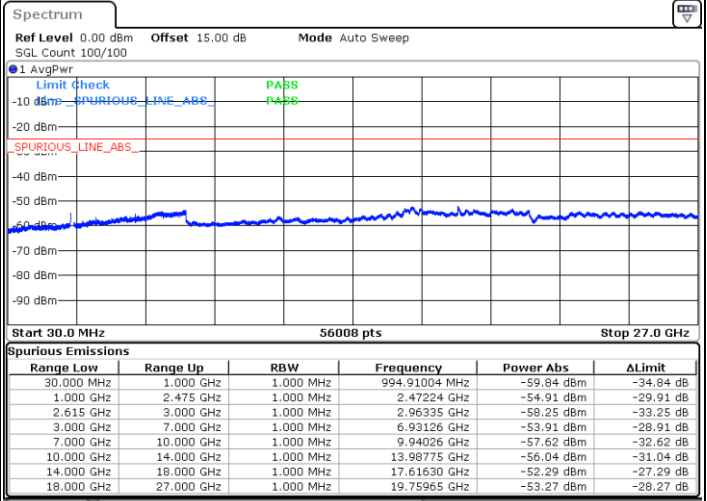

Middle Channel / 1RB99 and 1RB0

Date: 28.JAN.2023 17:16:57

Date: 28.JAN.2023 17:18:08

Middle Channel / FullRB

N/A

Date: 28.JAN.2023 17:11:04

LTE Band 7C / 20MHz+20MHz

QPSK

Highest Channel / 1RB0 and 1RB99

Highest Channel / 1RB99 and 1RB0

Date: 28.JAN.2023 17:35:59

Date: 28.JAN.2023 17:30:05

Highest Channel / FullIRB

N/A

Date: 28.JAN.2023 17:37:10

LTE Band 7C / 10MHz+20MHz

16QAM

Lowest Channel / 1RB0 and 1RB99

Lowest Channel / 1RB49 and 1RB0

Date: 17.JAN.2023 13:17:32

Date: 17.JAN.2023 13:13:41

Lowest Channel / FullRB

N/A

Date: 17.JAN.2023 13:21:25

LTE Band 7C / 10MHz+20MHz

16QAM

MiddleChannel / 1RB0 and 1RB99

Middle Channel / 1RB49 and 1RB0

Date: 17.JAN.2023 11:45:53

Date: 17.JAN.2023 11:49:44

Middle Channel / FullIRB

N/A