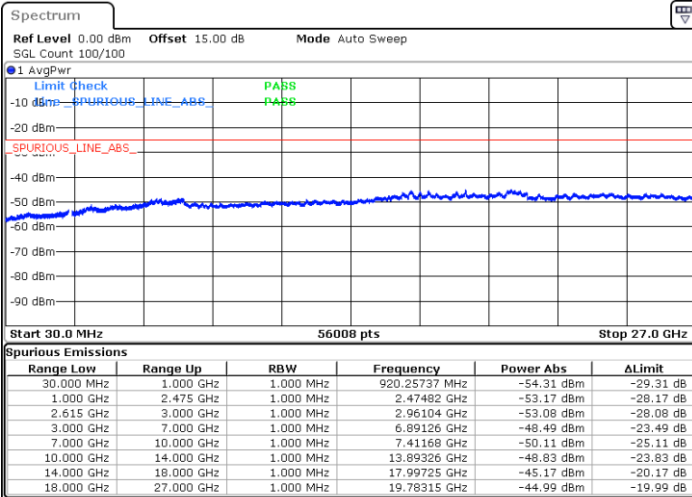

Lowest Channel / FullIRB

N/A

Date: 28.JAN.2023 19:39:37

LTE Band 7C / 15MHz+10MHz

16QAM

Middle Channel / 1RB0 and 1RB49

Middle Channel / 1RB74 and 1RB0

Date: 28.JAN.2023 19:49:47

Date: 28.JAN.2023 19:53:20

Middle Channel / FullIRB

N/A

Date: 28.JAN.2023 19:46:14

LTE Band 7C / 15MHz+10MHz

16QAM

Highest Channel / 1RB0 and 1RB49

Highest Channel / 1RB74 and 1RB0

Date: 28.JAN.2023 20:08:51

Date: 28.JAN.2023 20:05:19

Highest Channel / FullIRB

N/A

Date: 28.JAN.2023 20:12:24

LTE Band 7C / 15MHz+15MHz

16QAM

Lowest Channel / 1RB0 and 1RB74

Lowest Channel / 1RB74 and 1RB0

Date: 30.JAN.2023 17:22:41

Date: 30.JAN.2023 17:19:09

Lowest Channel / FullIRB

N/A

Date: 30.JAN.2023 17:26:15

LTE Band 7C / 15MHz+15MHz

16QAM