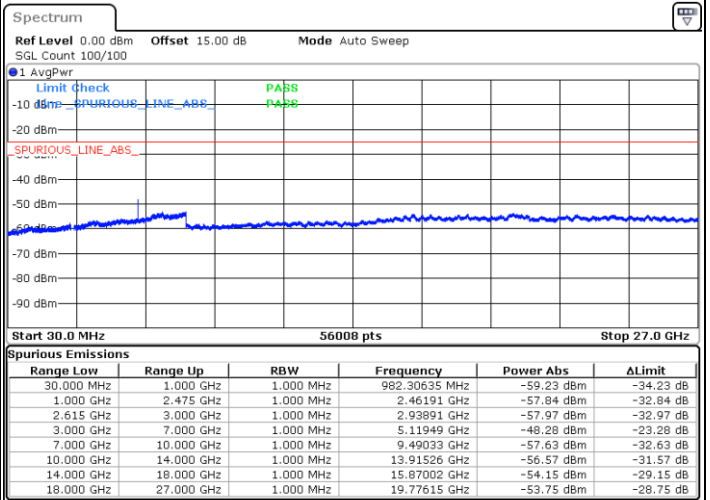

LTE Band 7C / 20MHz+10MHz

QPSK

Highest Channel / 1RB0 and 1RB49

Highest Channel / 1RB99 and 1RB0

Date: 28.JAN.2023 19:07:39

Date: 28.JAN.2023 19:01:45

Highest Channel / FullIRB

N/A

Date: 28.JAN.2023 19:08:51

LTE Band 7C / 20MHz+15MHz

QPSK

Lowest Channel / 1RB0 and 1RB74

Lowest Channel / 1RB99 and 1RB0

Date: 28.JAN.2023 17:58:55

Date: 28.JAN.2023 17:57:44

Lowest Channel / FullRB