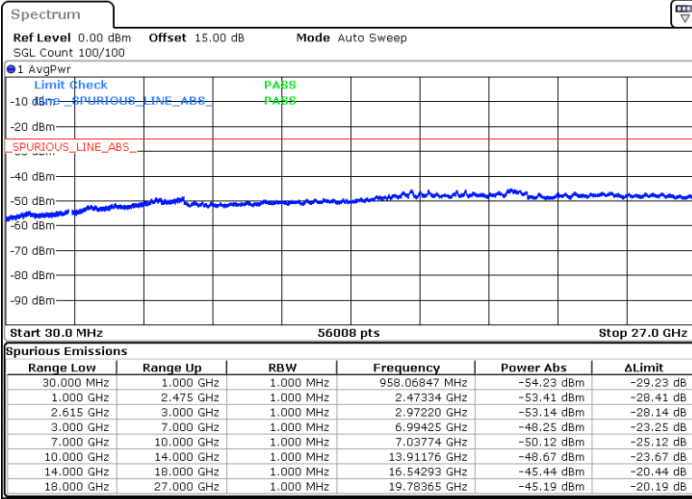

Date: 17.JAN.2023 11:42:00

LTE Band 7C / 10MHz+20MHz

16QAM

Highest Channel / 1RB0 and 1RB99

Highest Channel / 1RB49 and 1RB0

Date: 28.JAN.2023 15:35:02

Date: 28.JAN.2023 15:31:30

Highest Channel / FullIRB

N/A

Date: 28.JAN.2023 15:38:35

LTE Band 7C / 15MHz+10MHz

16QAM

Lowest Channel / 1RB0 and 1RB49

Lowest Channel / 1RB74 and 1RB0

Date: 28.JAN.2023 19:36:04

Date: 28.JAN.2023 19:32:32

Lowest Channel / FullIRB

N/A

Date: 28.JAN.2023 19:39:37

LTE Band 7C / 15MHz+10MHz

16QAM

Middle Channel / 1RB0 and 1RB49

Middle Channel / 1RB74 and 1RB0

Date: 28.JAN.2023 19:49:47

Date: 28.JAN.2023 19:53:20

Middle Channel / FullIRB

N/A

Date: 28.JAN.2023 19:46:14

LTE Band 7C / 15MHz+10MHz

16QAM

Highest Channel / 1RB0 and 1RB49

Highest Channel / 1RB74 and 1RB0