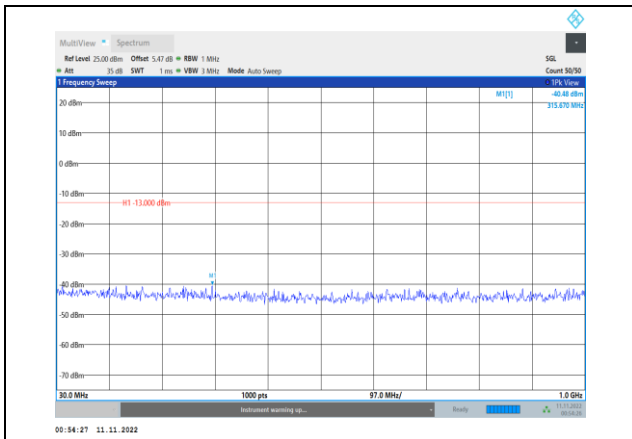

**Band66-3MHz-QPSK-131987-1RB#0-
Range1:30~1000MHz**