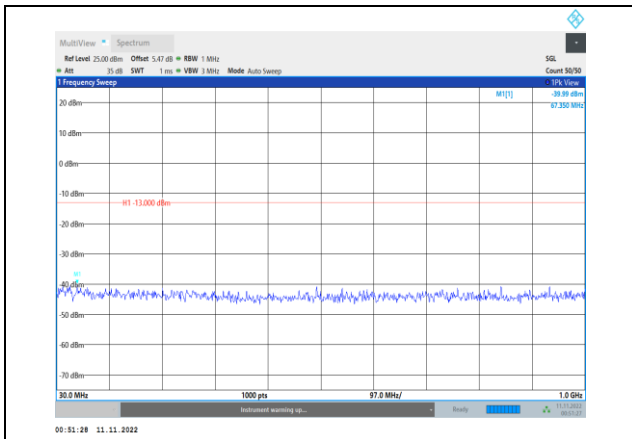

**Band66-5MHz-16QAM-131997-1RB#0-
Range1:30~1000MHz**