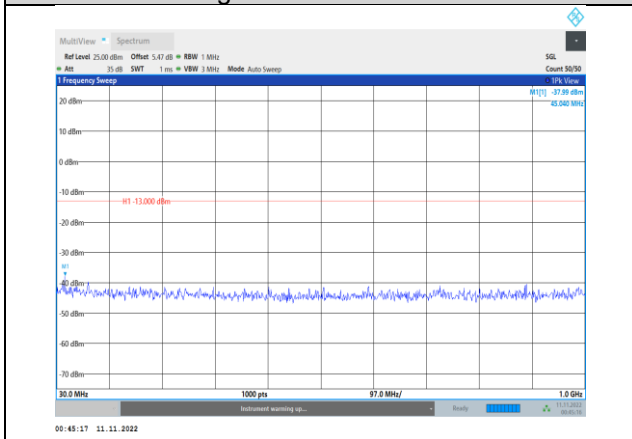

**Band66-15MHz-QPSK-132322-1RB#0-
Range1:30~1000MHz**