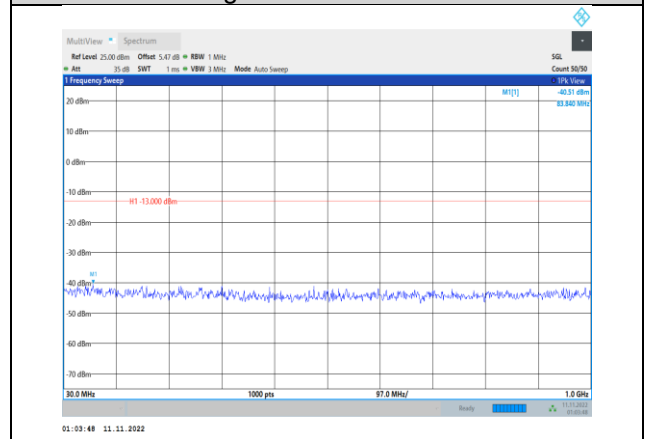

**Band66-1.4MHz-16QAM-132665-1RB#0-
Range1:30~1000MHz**