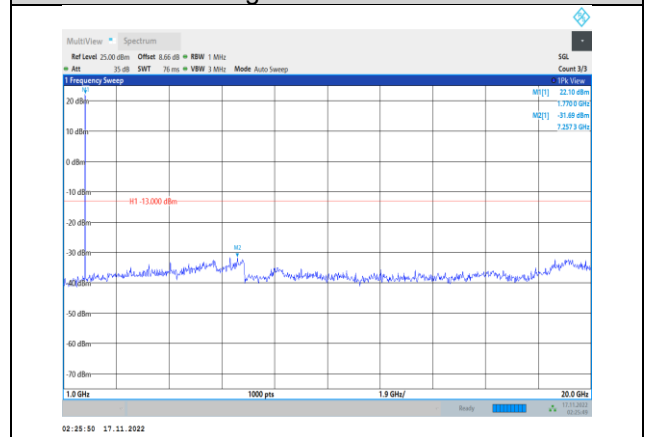

**Band66-1.4MHz-64QAM-132665-1RB#0-
Range2:1000~20000MHz**