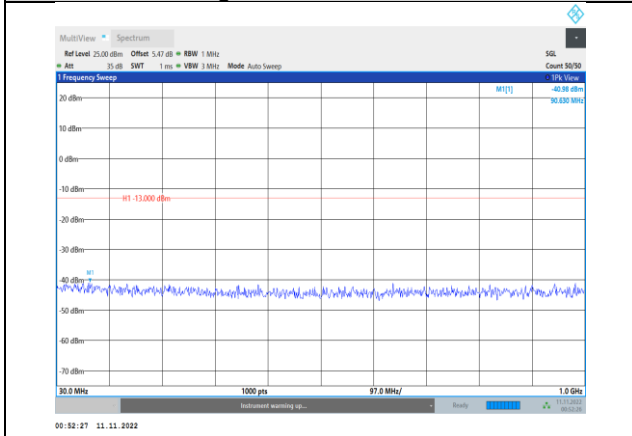

**Band66-5MHz-16QAM-132322-1RB#0-
Range1:30~1000MHz**