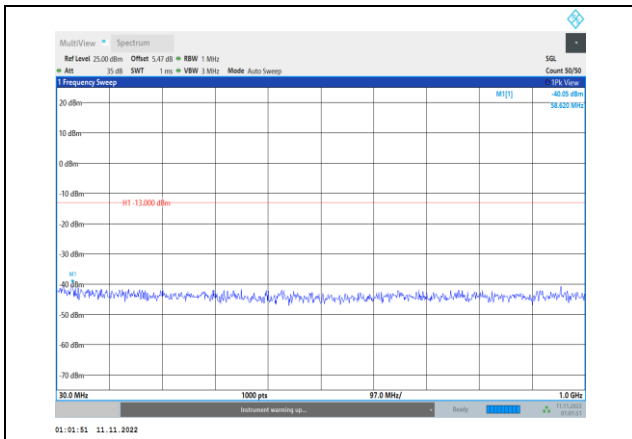

**Band66-1.4MHz-16QAM-131979-1RB#0-
Range1:30~1000MHz**