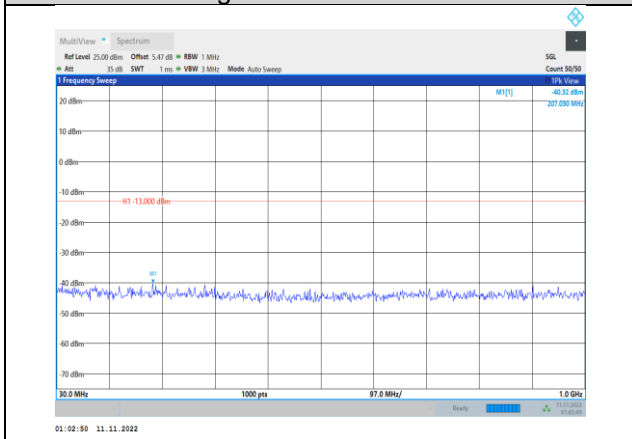

**Band66-1.4MHz-16QAM-132322-1RB#0-
Range1:30~1000MHz**