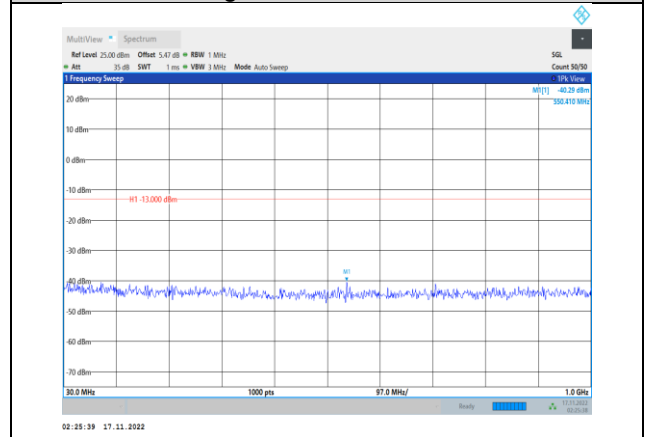

**Band66-1.4MHz-64QAM-132665-1RB#0-
Range1:30~1000MHz**