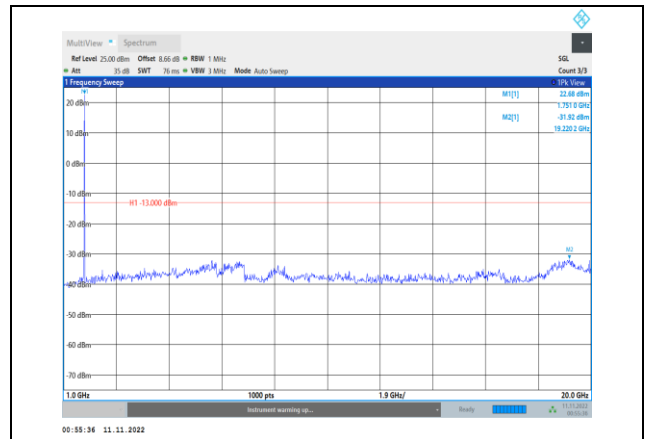

**Band66-3MHz-QPSK-132322-1RB#0-
Range2:1000~20000MHz**