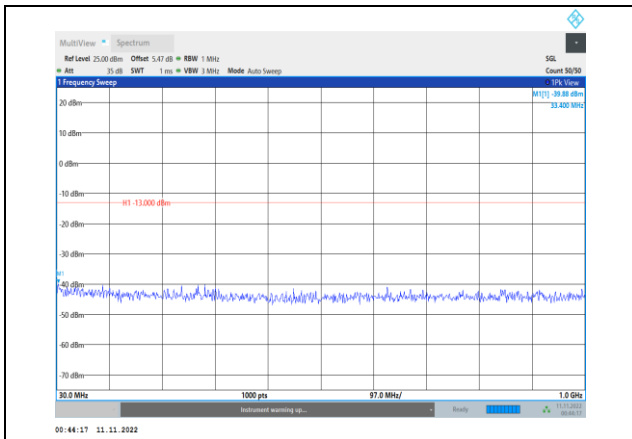

**Band66-15MHz-QPSK-132047-1RB#0-
Range1:30~1000MHz**