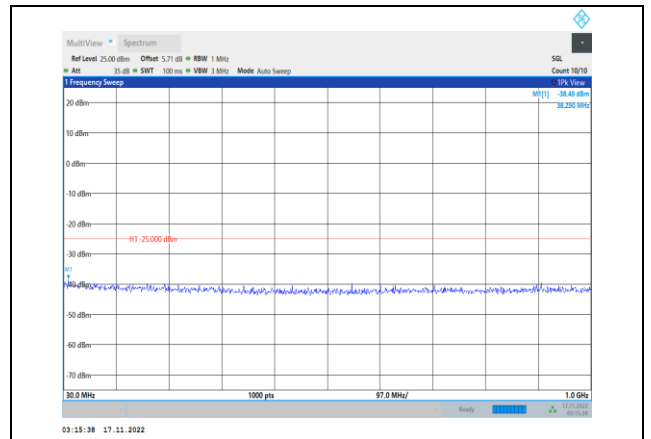

**Band38-15MHz-16QAM-38175-1RB#0-
Range3:3000~26500MHz**

**Band38-15MHz-64QAM-38000-1RB#0-
Range1:30~1000MHz**