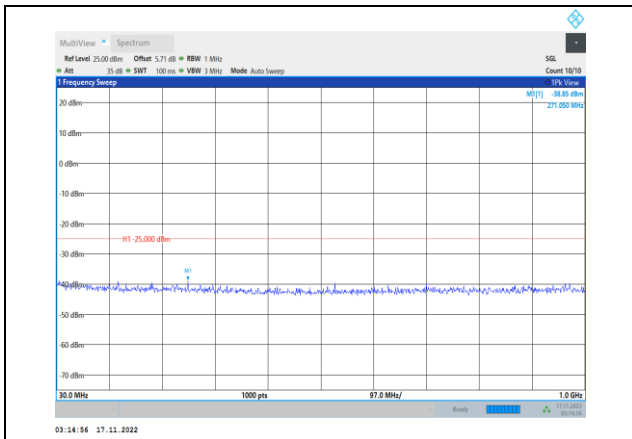

**Band38-15MHz-16QAM-38000-1RB#0-
Range3:3000~26500MHz**

**Band38-15MHz-64QAM-37825-1RB#0-
Range1:30~1000MHz**