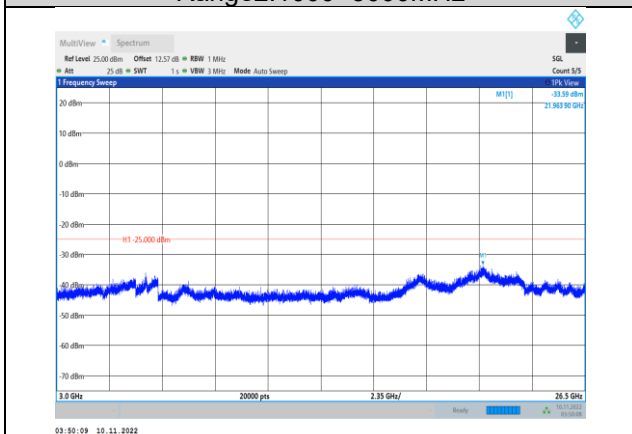

**Band38-15MHz-16QAM-38000-1RB#0-  
Range1:30~1000MHz**

**Band38-15MHz-16QAM-38175-1RB#0-  
Range1:30~1000MHz**

**Band38-15MHz-16QAM-38000-1RB#0-  
Range2:1000~3000MHz**

**Band38-15MHz-16QAM-38175-1RB#0-  
Range2:1000~3000MHz**