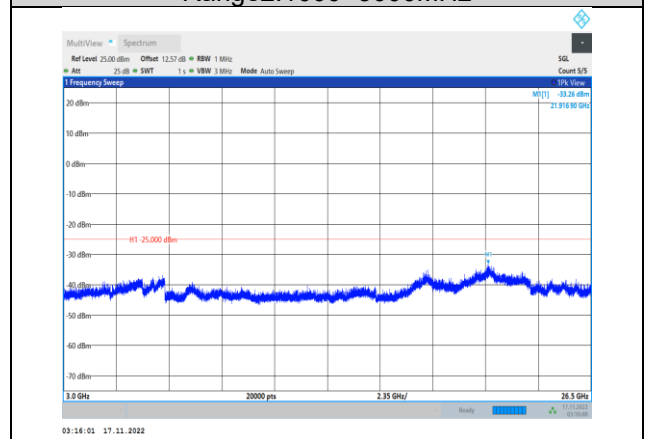

**Band38-15MHz-64QAM-38000-1RB#0-
Range2:1000~3000MHz**

**Band38-15MHz-64QAM-38000-1RB#0-
Range3:3000~26500MHz**