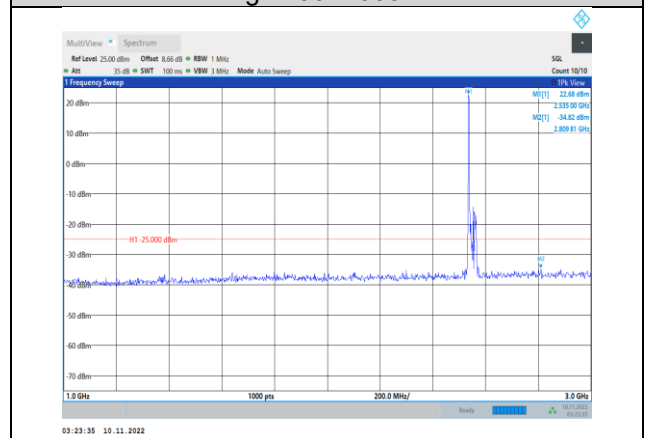

**Band41-15MHz-16QAM-40115-1RB#0-
Range1:30~1000MHz**

**Band41-15MHz-16QAM-40115-1RB#0-
Range2:1000~3000MHz**