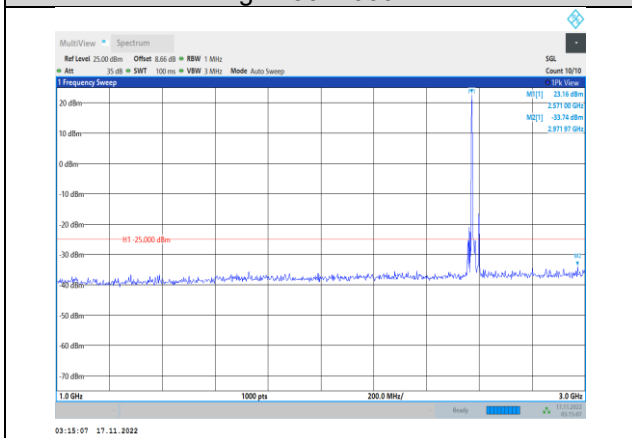

**Band38-15MHz-16QAM-38000-1RB#0-  
Range3:3000~26500MHz**

**Band38-15MHz-16QAM-38175-1RB#0-  
Range3:3000~26500MHz**

**Band38-15MHz-64QAM-37825-1RB#0-  
Range1:30~1000MHz**

**Band38-15MHz-64QAM-38000-1RB#0-  
Range1:30~1000MHz**