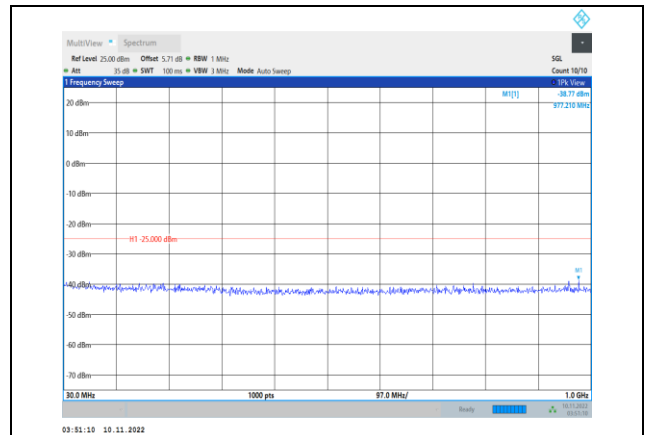

**Band38-15MHz-16QAM-38000-1RB#0-  
Range1:30~1000MHz**

**Band38-15MHz-16QAM-38175-1RB#0-  
Range1:30~1000MHz**

**Band38-15MHz-16QAM-38000-1RB#0-  
Range2:1000~3000MHz**

**Band38-15MHz-16QAM-38175-1RB#0-  
Range2:1000~3000MHz**