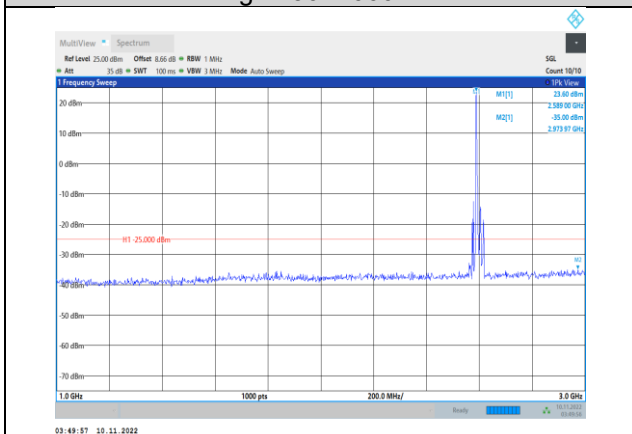

**Band38-15MHz-16QAM-38000-1RB#0-  
Range1:30~1000MHz**

**Band38-15MHz-16QAM-38175-1RB#0-  
Range1:30~1000MHz**

**Band38-15MHz-16QAM-38000-1RB#0-  
Range2:1000~3000MHz**

**Band38-15MHz-16QAM-38175-1RB#0-  
Range2:1000~3000MHz**