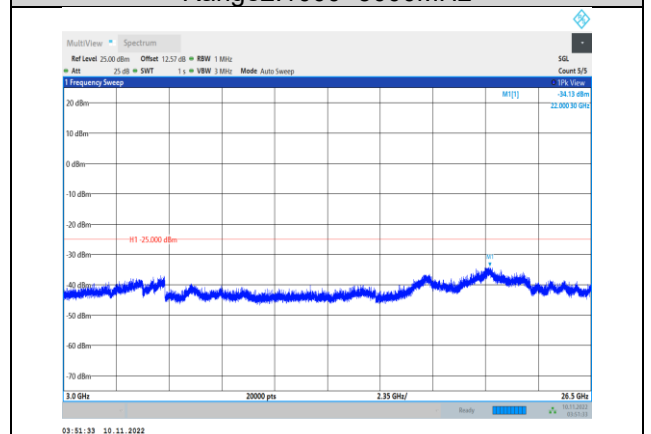

**Band38-15MHz-16QAM-38175-1RB#0-
Range2:1000~3000MHz**

**Band38-15MHz-16QAM-38175-1RB#0-
Range3:3000~26500MHz**