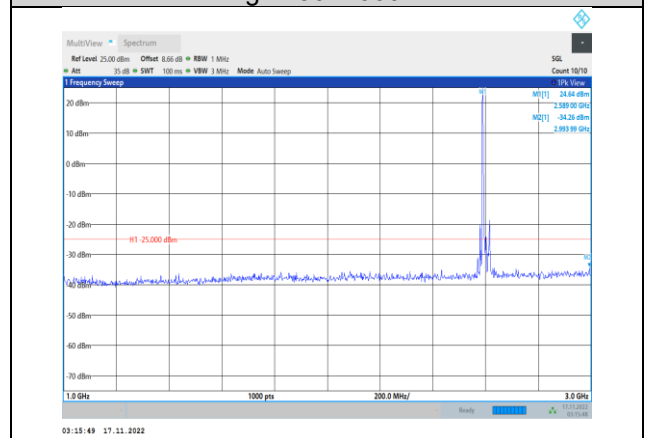

**Band38-15MHz-64QAM-38000-1RB#0-
Range1:30~1000MHz**

**Band38-15MHz-64QAM-38000-1RB#0-
Range2:1000~3000MHz**