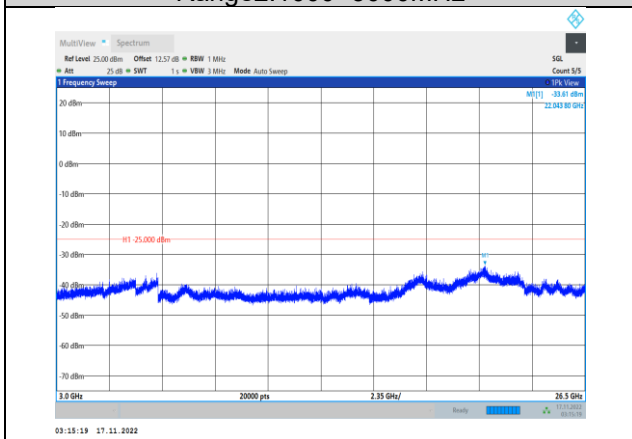

**Band38-15MHz-64QAM-37825-1RB#0-
Range2:1000~3000MHz**

**Band38-15MHz-64QAM-37825-1RB#0-
Range3:3000~26500MHz**