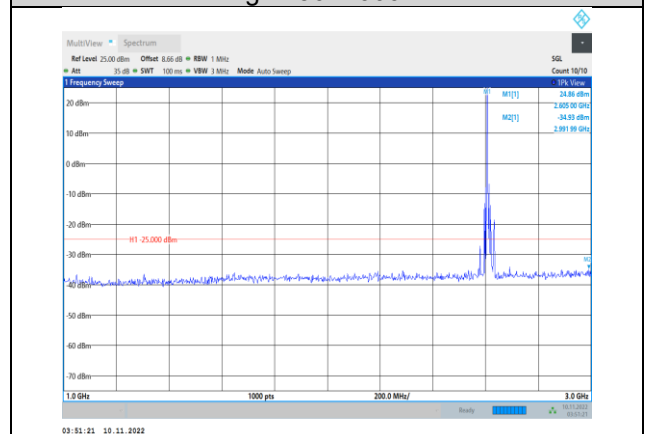

**Band38-15MHz-16QAM-38000-1RB#0-  
Range1:30~1000MHz**

**Band38-15MHz-16QAM-38175-1RB#0-  
Range1:30~1000MHz**

**Band38-15MHz-16QAM-38000-1RB#0-  
Range2:1000~3000MHz**

**Band38-15MHz-16QAM-38175-1RB#0-  
Range2:1000~3000MHz**