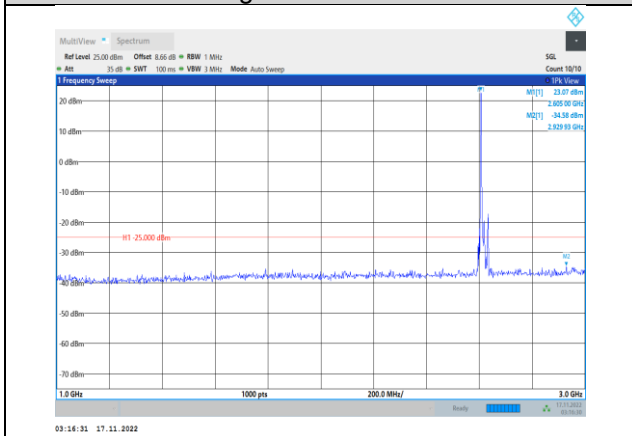

Band38-15MHz-64QAM-38175-1RB#0-Range1:30~1000MHz

Band38-15MHz-64QAM-38175-1RB#0-Range2:1000~3000MHz