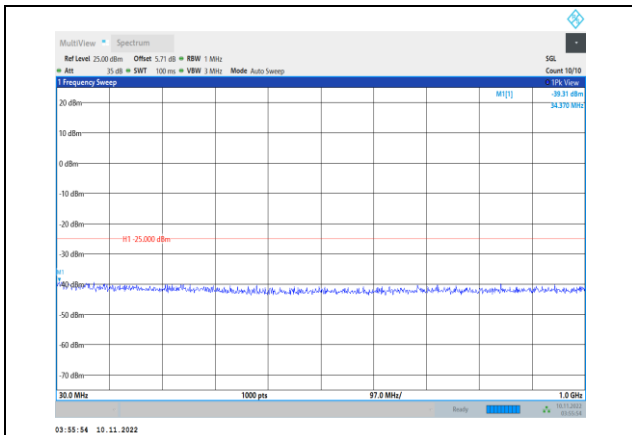

**Band38-10MHz-16QAM-37800-1RB#0-
Range3:3000~26500MHz**

**Band38-10MHz-16QAM-38200-1RB#0-
Range1:30~1000MHz**