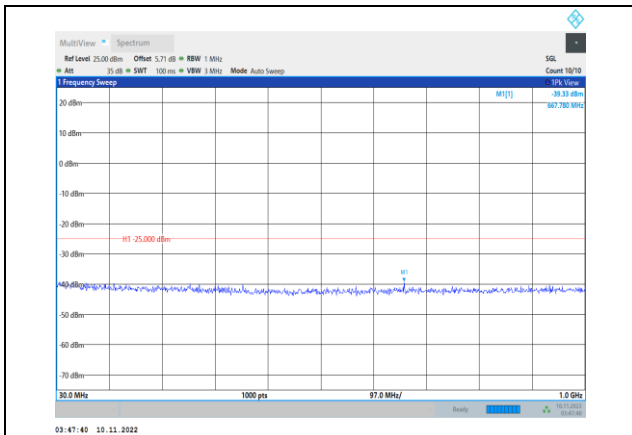

Band38-10MHz-64QAM-38000-1RB#0-Range3:3000~26500MHz

**Band38-15MHz-QPSK-37825-1RB#0-
Range1:30~1000MHz**