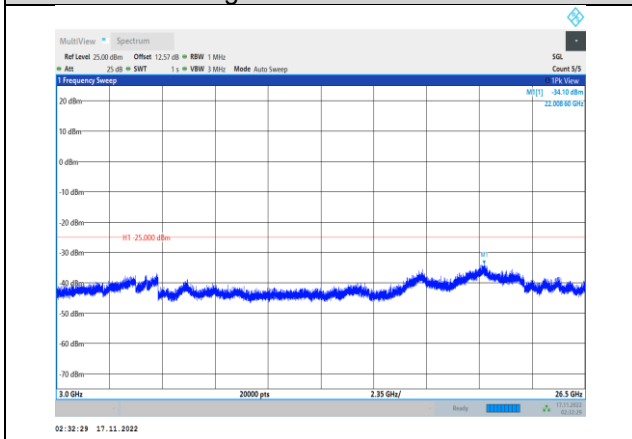

Band38-10MHz-64QAM-38000-1RB#0-Range2:1000~3000MHz

Band38-10MHz-64QAM-38000-1RB#0-Range3:3000~26500MHz