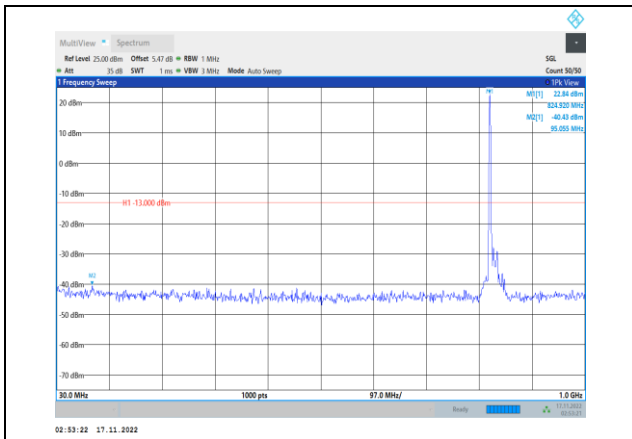

**Band26-15MHz-16QAM-26965-1RB#0-
Range1:30~1000MHz**

**Band26-15MHz-64QAM-26865-1RB#0-
Range1:30~1000MHz**