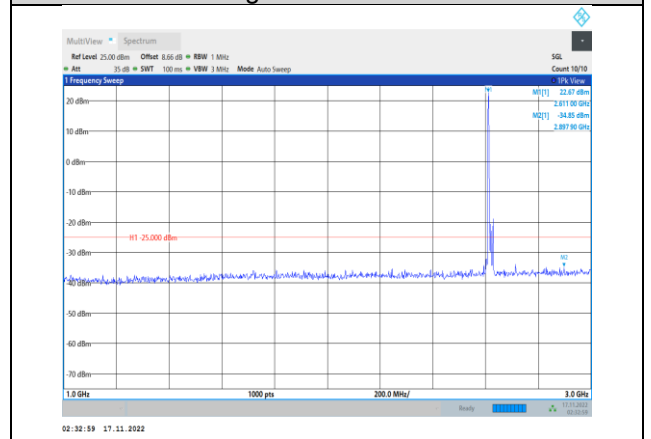

**Band38-10MHz-64QAM-37800-1RB#0-
Range3:3000~26500MHz**

Band38-10MHz-64QAM-38000-1RB#0-Range1:30~1000MHz

Band38-10MHz-64QAM-38200-1RB#0-Range1:30~1000MHz

Band38-10MHz-64QAM-38000-1RB#0-Range2:1000~3000MHz