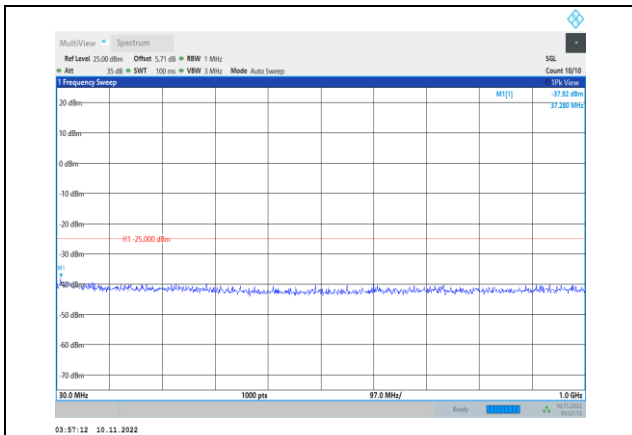

**Band26-15MHz-64QAM-26915-1RB#0-
Range1:30~1000MHz**

**Band38-5MHz-QPSK-37775-1RB#0-
Range1:30~1000MHz**