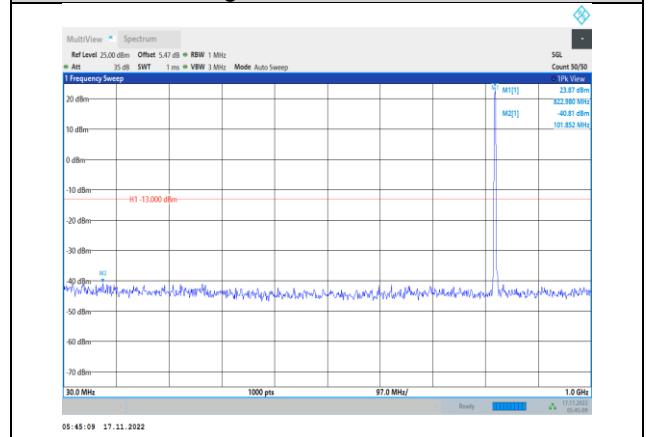

Band26-1.4MHz-64QAM-26740-1RB#0-
Range2:1000~10000MHz

Band26-1.4MHz-64QAM-26783-1RB#0-
Range1:30~1000MHz