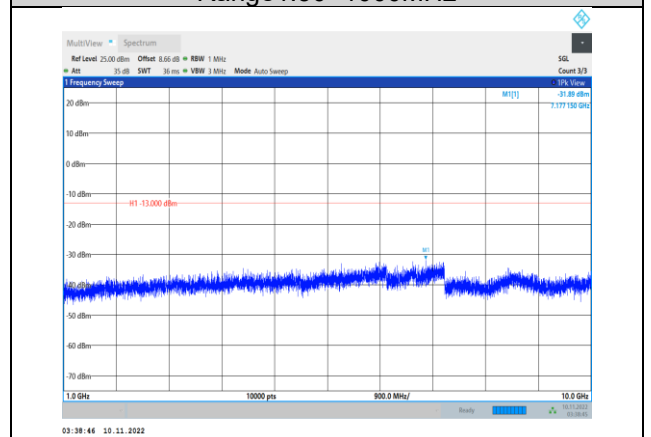

**Band26-15MHz-QPSK-26915-1RB#0-
Range1:30~1000MHz**

**Band26-15MHz-QPSK-26915-1RB#0-
Range2:1000~10000MHz**