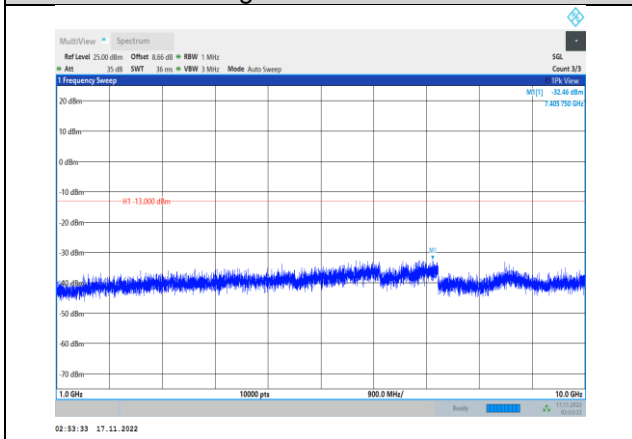

**Band26-15MHz-64QAM-26865-1RB#0-
Range1:30~1000MHz**

**Band26-15MHz-64QAM-26865-1RB#0-
Range2:1000~10000MHz**