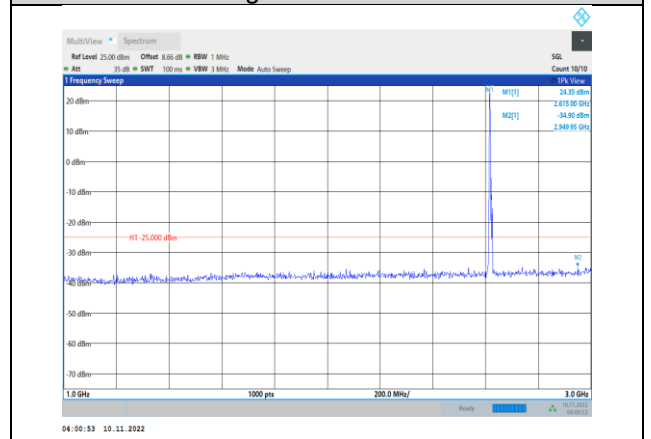

**Band38-5MHz-16QAM-37775-1RB#0-
Range3:3000~26500MHz**

**Band38-5MHz-16QAM-38000-1RB#0-
Range1:30~1000MHz**

**Band38-5MHz-16QAM-38225-1RB#0-
Range1:30~1000MHz**

**Band38-5MHz-16QAM-38000-1RB#0-
Range2:1000~3000MHz**