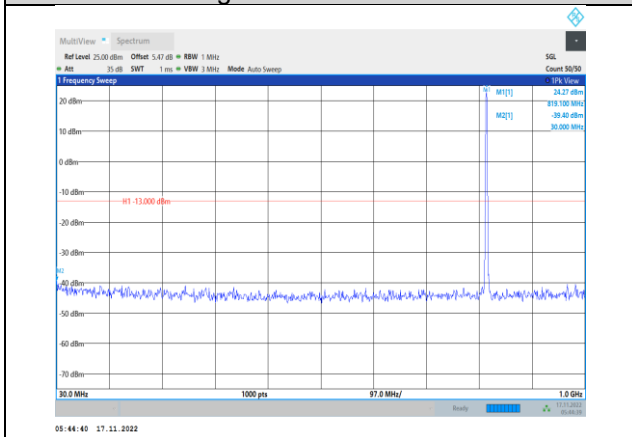

Band26-1.4MHz-64QAM-26697-1RB#0-
Range1:30~1000MHz

Band26-1.4MHz-64QAM-26740-1RB#0-
Range2:1000~10000MHz

Band26-1.4MHz-64QAM-26697-1RB#0-
Range2:1000~10000MHz

Band26-1.4MHz-64QAM-26783-1RB#0-
Range1:30~1000MHz