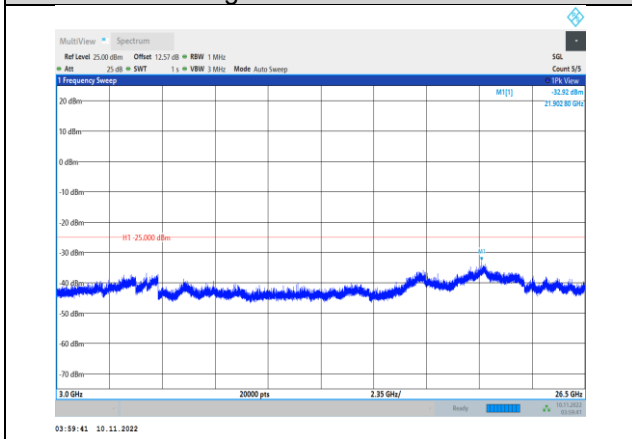

**Band38-5MHz-16QAM-38000-1RB#0-
Range2:1000~3000MHz**

**Band38-5MHz-16QAM-38000-1RB#0-
Range3:3000~26500MHz**