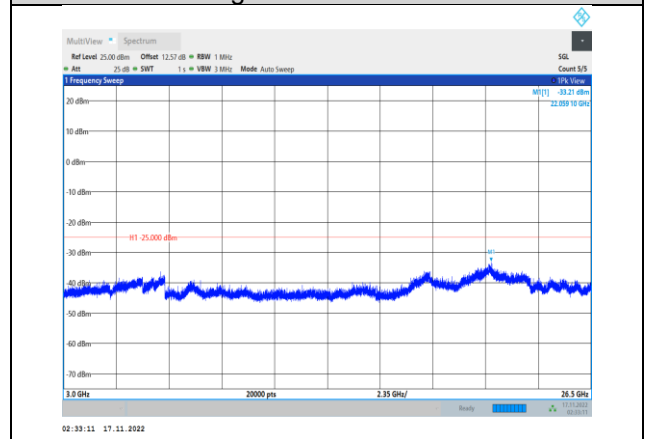

Band38-10MHz-64QAM-38200-1RB#0-Range2:1000~3000MHz

Band38-10MHz-64QAM-38200-1RB#0-Range3:3000~26500MHz