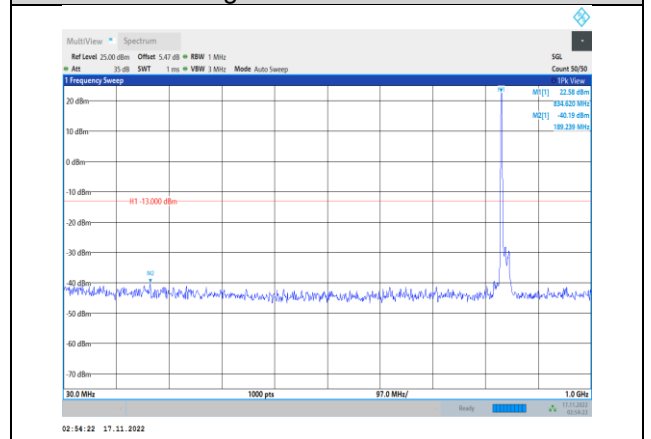

**Band26-15MHz-64QAM-26915-1RB#0-
Range2:1000~10000MHz**

**Band26-15MHz-64QAM-26965-1RB#0-
Range1:30~1000MHz**