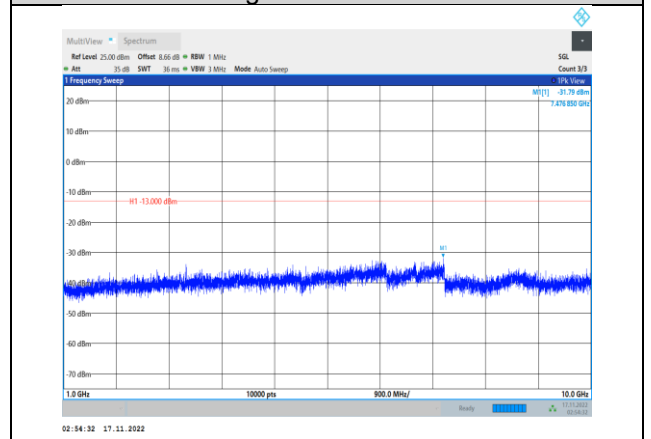

**Band26-15MHz-64QAM-26915-1RB#0-
Range2:1000~10000MHz**

**Band26-15MHz-64QAM-26865-1RB#0-
Range2:1000~10000MHz**

**Band26-15MHz-64QAM-26965-1RB#0-
Range1:30~1000MHz**

**Band26-15MHz-64QAM-26915-1RB#0-
Range1:30~1000MHz**