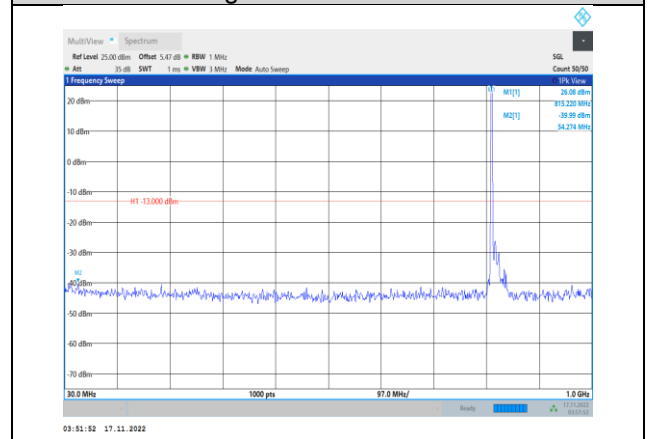

**Band26-15MHz-16QAM-26865-1RB#0-
Range2:1000~10000MHz**

**Band26-15MHz-16QAM-26915-1RB#0-
Range1:30~1000MHz**

**Band26-15MHz-16QAM-26965-1RB#0-
Range2:1000~10000MHz**

**Band26-15MHz-16QAM-26915-1RB#0-
Range2:1000~10000MHz**