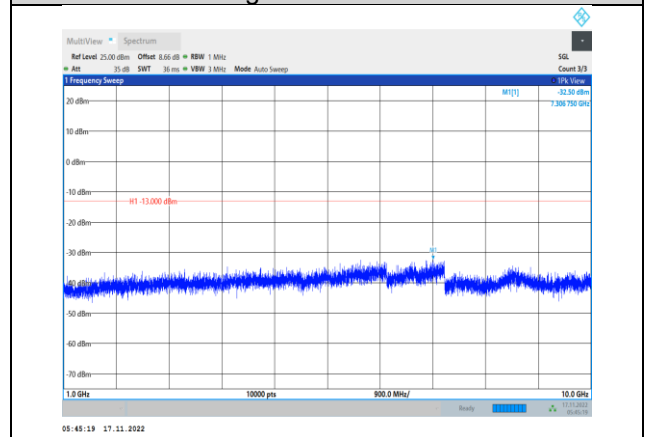

Band26-1.4MHz-64QAM-26783-1RB#0-
Range1:30~1000MHz

Band26-1.4MHz-64QAM-26783-1RB#0-
Range2:1000~10000MHz