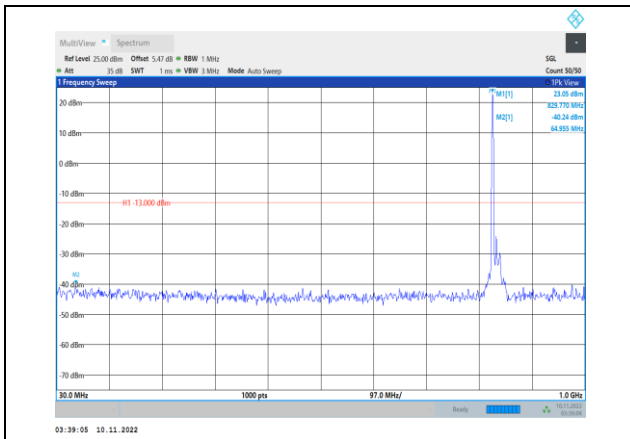

**Band26-15MHz-16QAM-26765-1RB#0-
Range1:30~1000MHz**

**Band26-15MHz-16QAM-26915-1RB#0-
Range1:30~1000MHz**