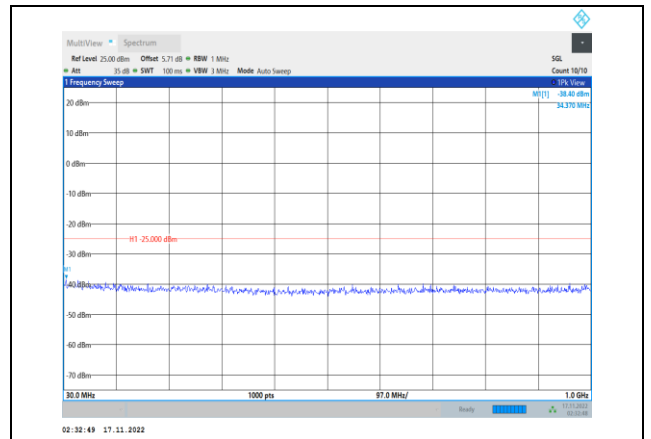

**Band38-10MHz-64QAM-37800-1RB#0-
Range3:3000~26500MHz**

Band38-10MHz-64QAM-38200-1RB#0-Range1:30~1000MHz