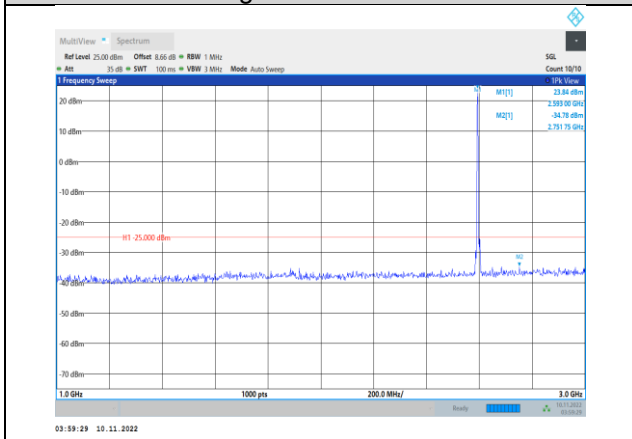

**Band38-5MHz-16QAM-38000-1RB#0-
Range1:30~1000MHz**

**Band38-5MHz-16QAM-38000-1RB#0-
Range2:1000~3000MHz**