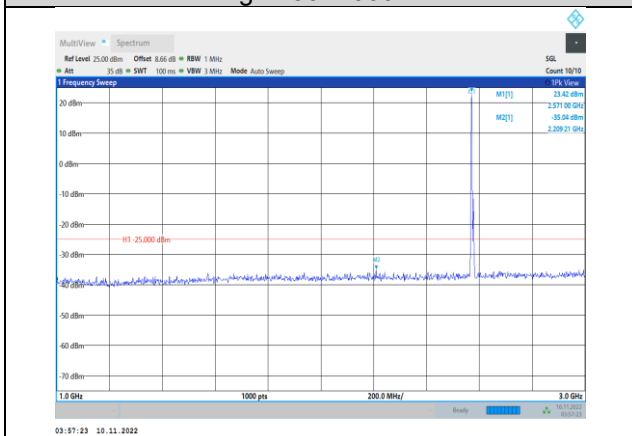

**Band38-5MHz-QPSK-37775-1RB#0-
Range1:30~1000MHz**

**Band38-5MHz-QPSK-37775-1RB#0-
Range2:1000~3000MHz**