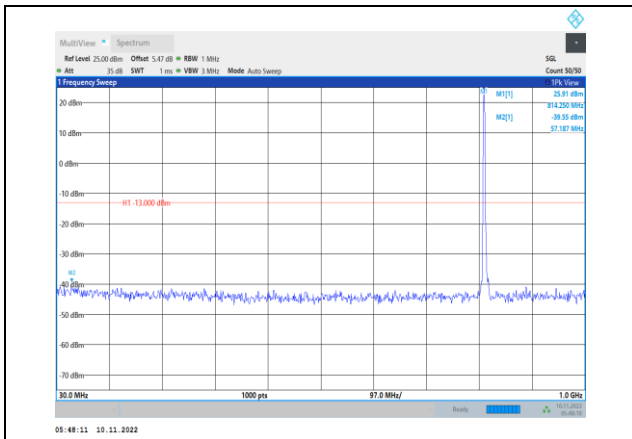

Band26-1.4MHz-64QAM-26740-1RB#0-
Range1:30~1000MHz

**Band26-3MHz-QPSK-26705-1RB#0-
Range1:30~1000MHz**