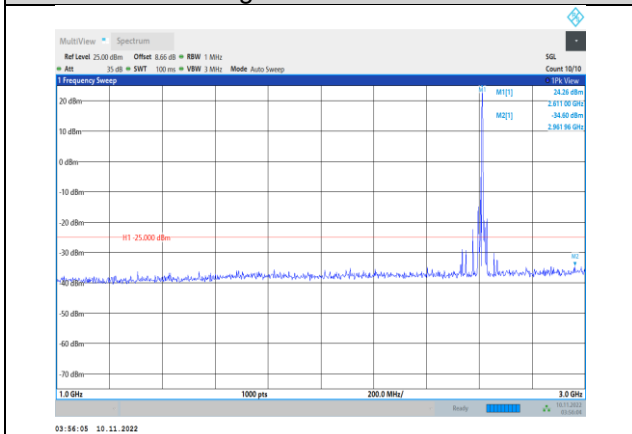

**Band38-10MHz-16QAM-38200-1RB#0-
Range1:30~1000MHz**

**Band38-10MHz-16QAM-38200-1RB#0-
Range2:1000~3000MHz**