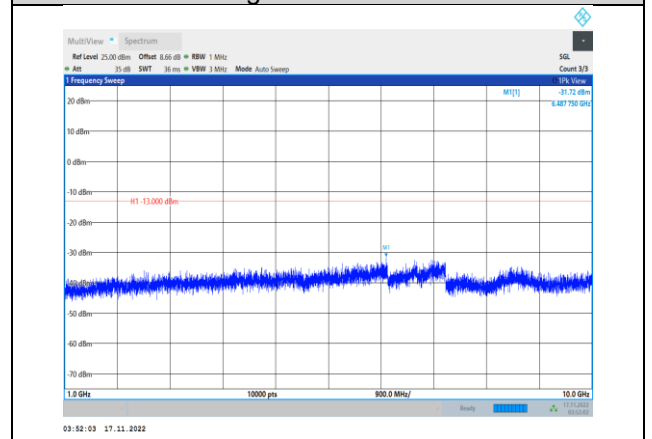

**Band26-15MHz-64QAM-26765-1RB#0-
Range1:30~1000MHz**

**Band26-15MHz-64QAM-26765-1RB#0-
Range2:1000~10000MHz**