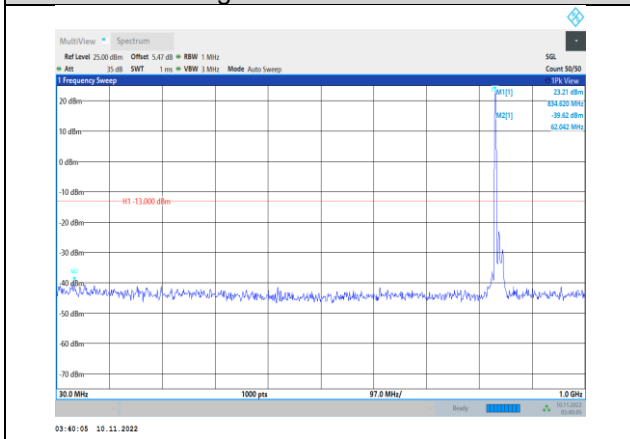

**Band26-15MHz-16QAM-26915-1RB#0-
Range2:1000~10000MHz**

**Band26-15MHz-16QAM-26965-1RB#0-
Range1:30~1000MHz**