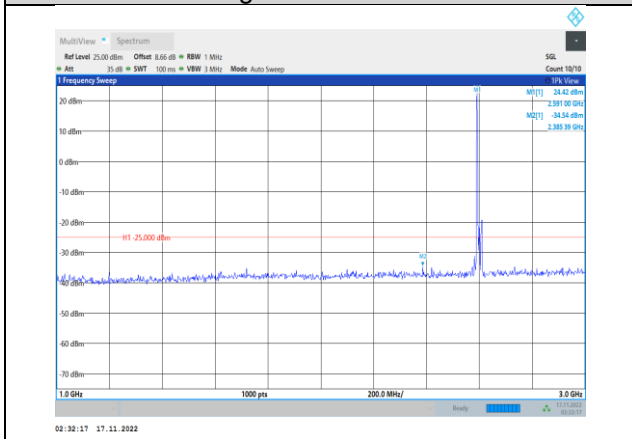

Band38-10MHz-64QAM-38000-1RB#0-Range1:30~1000MHz

Band38-10MHz-64QAM-38000-1RB#0-Range2:1000~3000MHz