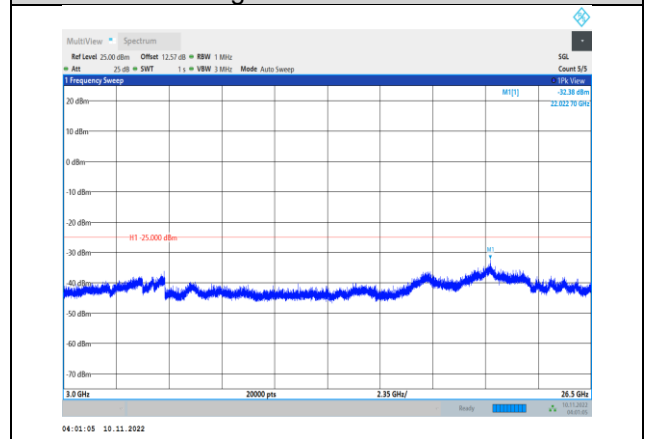

**Band38-5MHz-16QAM-38225-1RB#0-
Range2:1000~3000MHz**

**Band38-5MHz-16QAM-38225-1RB#0-
Range3:3000~26500MHz**