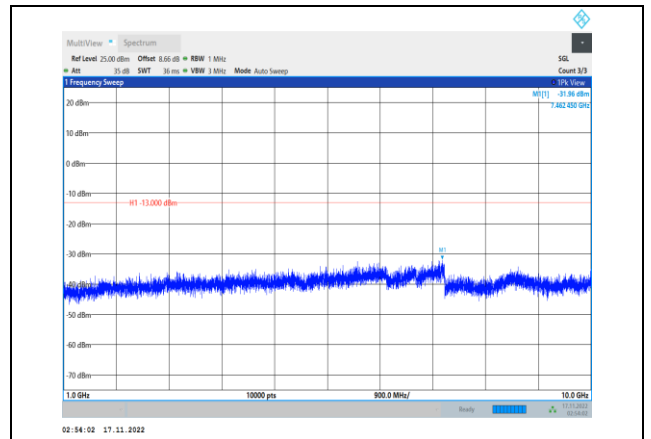

**Band26-15MHz-64QAM-26765-1RB#0-
Range1:30~1000MHz**

**Band26-15MHz-16QAM-26965-1RB#0-
Range1:30~1000MHz**

**Band26-15MHz-64QAM-26765-1RB#0-
Range2:1000~10000MHz**

**Band26-15MHz-64QAM-26865-1RB#0-
Range1:30~1000MHz**