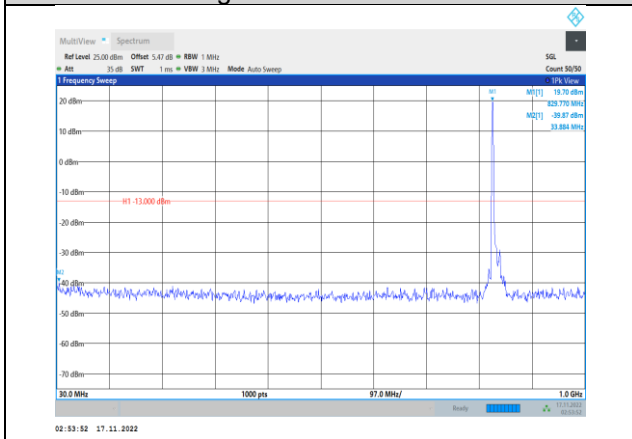

**Band26-15MHz-64QAM-26865-1RB#0-
Range2:1000~10000MHz**

**Band26-15MHz-64QAM-26915-1RB#0-
Range1:30~1000MHz**