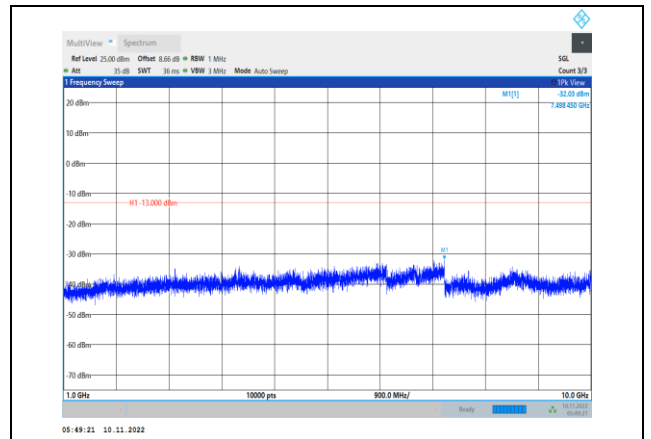

Band26-1.4MHz-64QAM-26783-1RB#0-
Range2:1000~10000MHz

**Band26-3MHz-QPSK-26740-1RB#0-
Range2:1000~10000MHz**