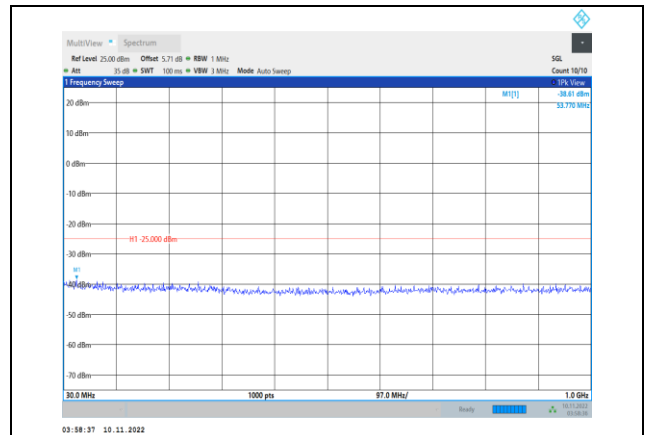

**Band26-15MHz-64QAM-26965-1RB#0-
Range2:1000~10000MHz**

**Band38-5MHz-QPSK-38000-1RB#0-
Range1:30~1000MHz**