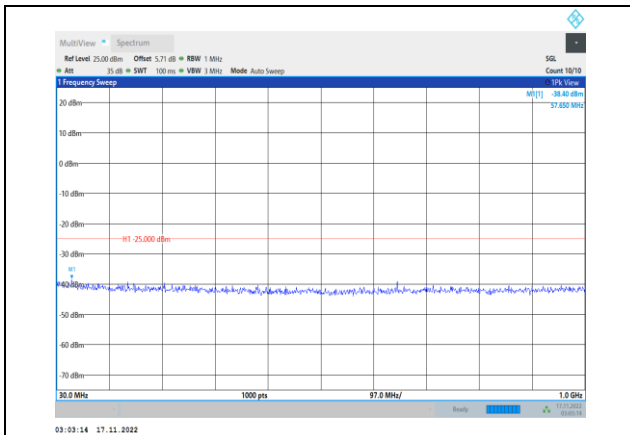

**Band38-5MHz-16QAM-38000-1RB#0-
Range3:3000~26500MHz**

**Band38-5MHz-64QAM-37775-1RB#0-
Range1:30~1000MHz**