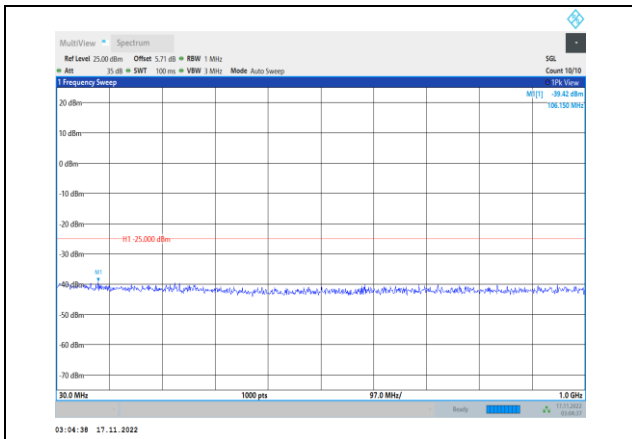

**Band38-5MHz-64QAM-37775-1RB#0-
Range3:3000~26500MHz**

**Band38-5MHz-64QAM-38225-1RB#0-
Range1:30~1000MHz**