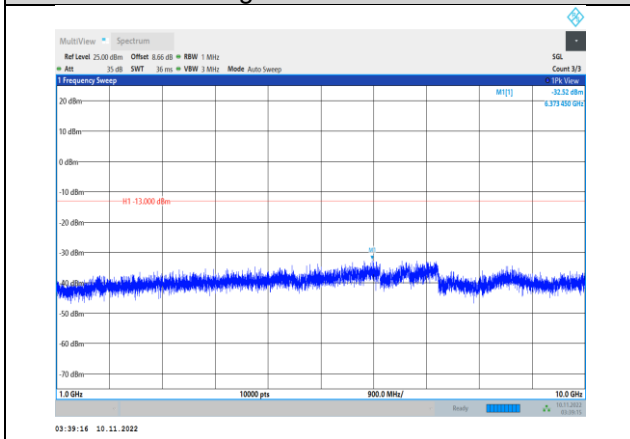

**Band26-15MHz-16QAM-26915-1RB#0-
Range1:30~1000MHz**

**Band26-15MHz-16QAM-26915-1RB#0-
Range2:1000~10000MHz**