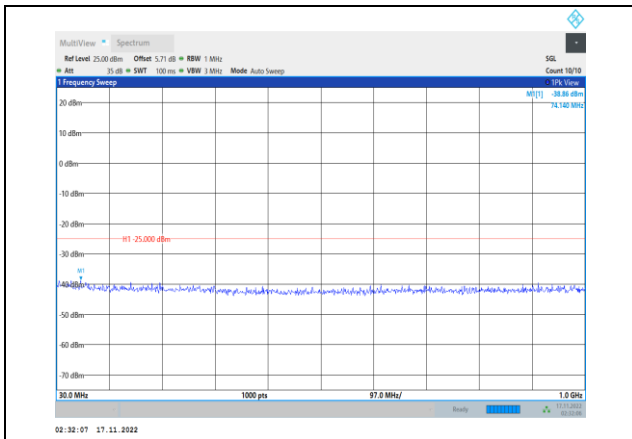

**Band38-10MHz-16QAM-38200-1RB#0-
Range3:3000~26500MHz**

Band38-10MHz-64QAM-38000-1RB#0-Range1:30~1000MHz