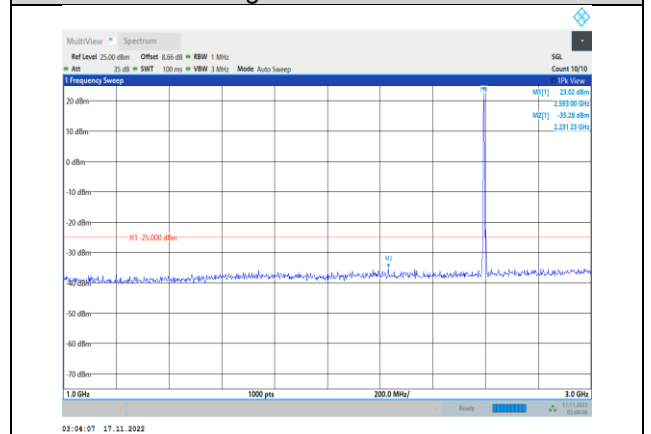

**Band38-5MHz-64QAM-38000-1RB#0-
Range1:30~1000MHz**

**Band38-5MHz-64QAM-38000-1RB#0-
Range2:1000~3000MHz**