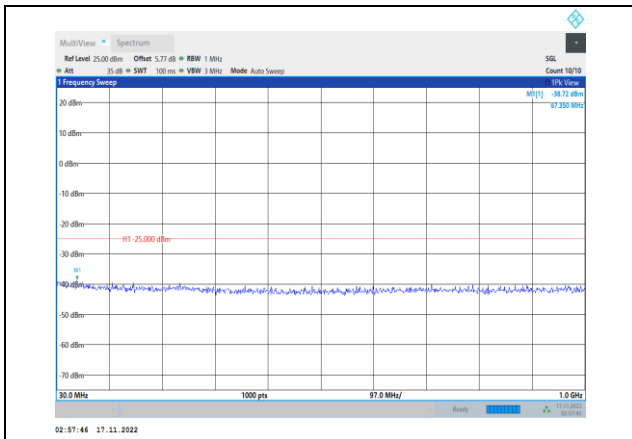

**Band7-5MHz-16QAM-21100-1RB#0-
Range3:3000~26500MHz**

**Band7-5MHz-64QAM-20775-1RB#0-
Range1:30~1000MHz**