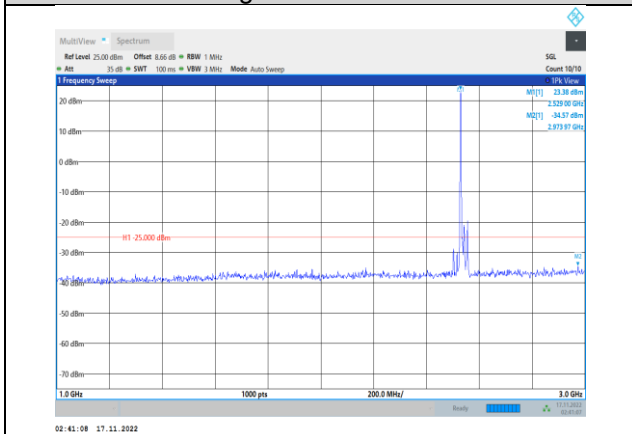

**Band7-15MHz-16QAM-21375-1RB#0-
Range3:3000~26500MHz**

**Band7-15MHz-64QAM-20825-1RB#0-
Range3:3000~26500MHz**

**Band7-15MHz-64QAM-21100-1RB#0-
Range1:30~1000MHz**

**Band7-15MHz-64QAM-21375-1RB#0-
Range1:30~1000MHz**