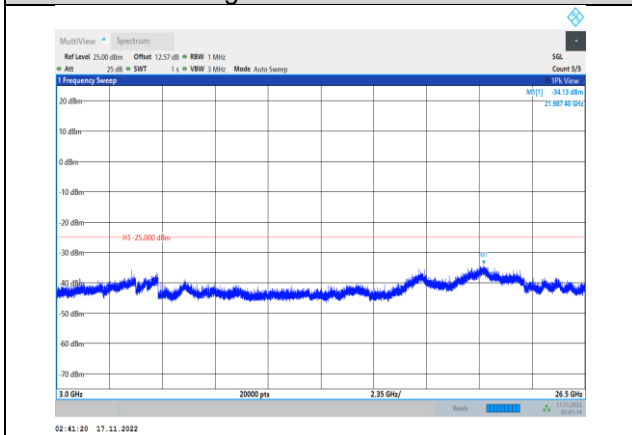

**Band7-15MHz-64QAM-21100-1RB#0-
Range2:1000~3000MHz**

**Band7-15MHz-64QAM-21100-1RB#0-
Range3:3000~26500MHz**