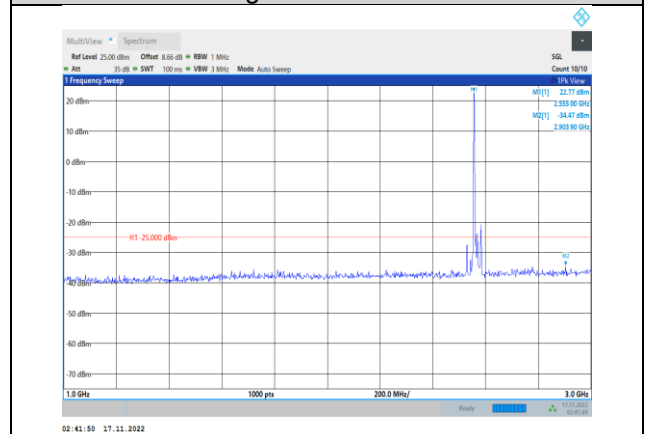

**Band7-15MHz-64QAM-21375-1RB#0-
Range1:30~1000MHz**

**Band7-15MHz-64QAM-21375-1RB#0-
Range2:1000~3000MHz**