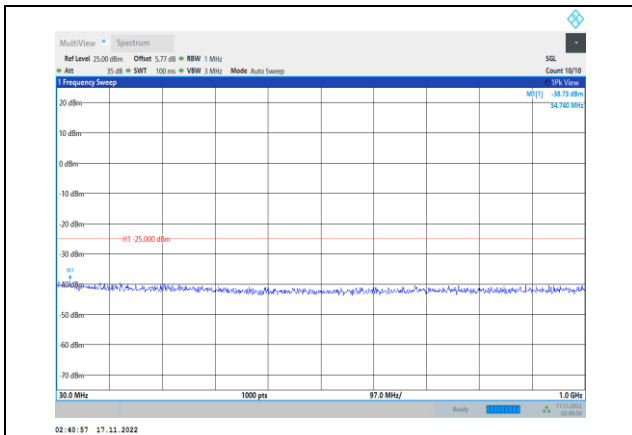

**Band7-15MHz-16QAM-21375-1RB#0-
Range3:3000~26500MHz**

**Band7-15MHz-64QAM-21100-1RB#0-
Range1:30~1000MHz**