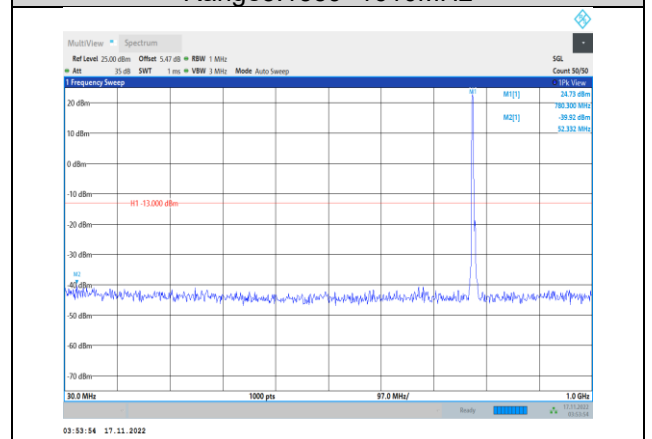

**Band13-5MHz-64QAM-23205-1RB#0-
Range5:1559~1610MHz**

**Band13-5MHz-64QAM-23230-1RB#0-
Range1:30~1000MHz**