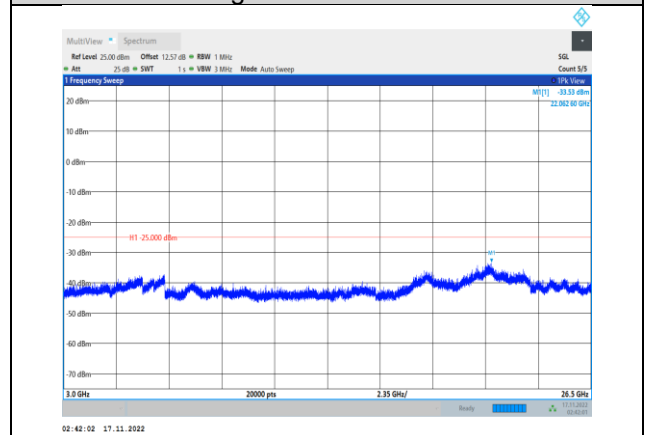

**Band7-15MHz-64QAM-21375-1RB#0-
Range2:1000~3000MHz**

**Band7-15MHz-64QAM-21375-1RB#0-
Range3:3000~26500MHz**