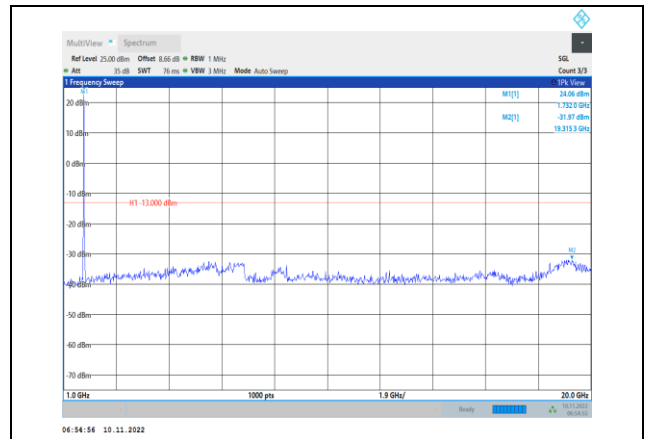

**Band4-15MHz-64QAM-20325-1RB#0-
Range2:1000~20000MHz**

**Band4-20MHz-QPSK-20175-1RB#0-
Range2:1000~20000MHz**