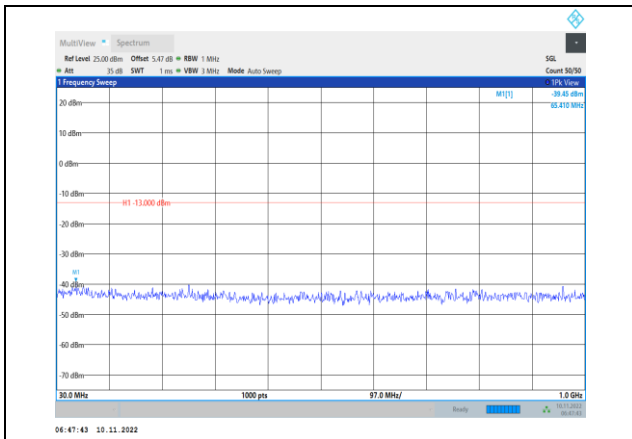

Band4-15MHz-QPSK-20175-1RB#0-Range1:30~1000MHz

**Band4-15MHz-16QAM-20025-1RB#0-
Range1:30~1000MHz**