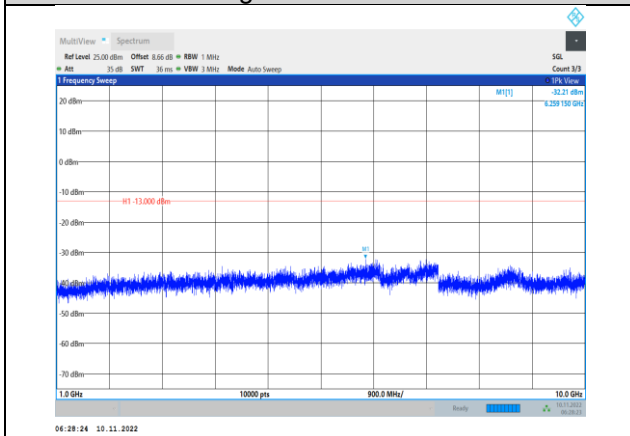

**Band5-3MHz-QPSK-20415-1RB#0-
Range1:30~1000MHz**

**Band5-3MHz-QPSK-20415-1RB#0-
Range2:1000~10000MHz**