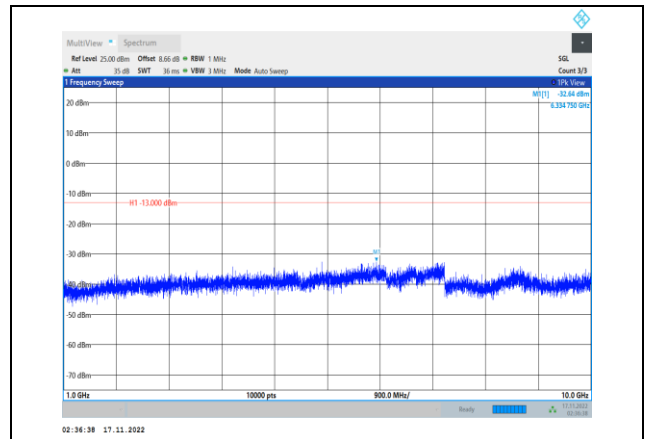

**Band5-1.4MHz-16QAM-20643-1RB#0-  
Range1:30~1000MHz**

**Band5-1.4MHz-16QAM-20525-1RB#0-  
Range1:30~1000MHz**

**Band5-1.4MHz-16QAM-20643-1RB#0-  
Range2:1000~10000MHz**

**Band5-1.4MHz-64QAM-20407-1RB#0-  
Range1:30~1000MHz**