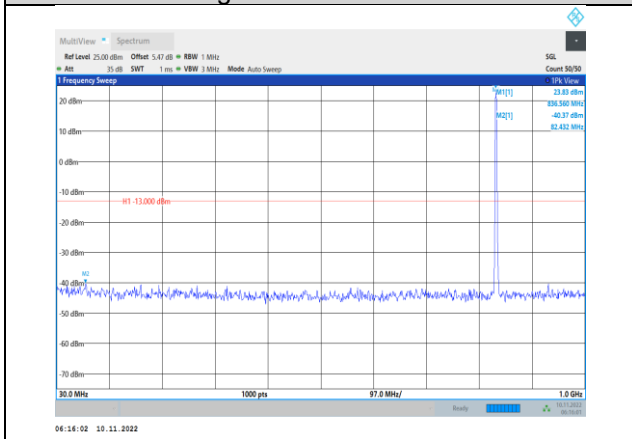

**Band5-1.4MHz-16QAM-20407-1RB#0-
Range2:1000~10000MHz**

**Band5-1.4MHz-16QAM-20525-1RB#0-
Range1:30~1000MHz**