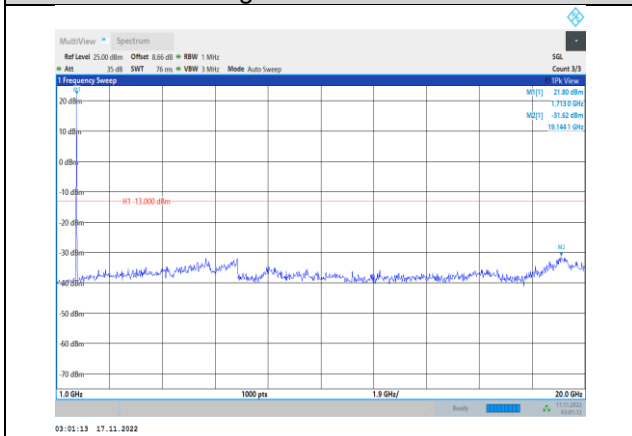

**Band4-15MHz-64QAM-20025-1RB#0-
Range1:30~1000MHz**

**Band4-15MHz-64QAM-20025-1RB#0-
Range2:1000~20000MHz**