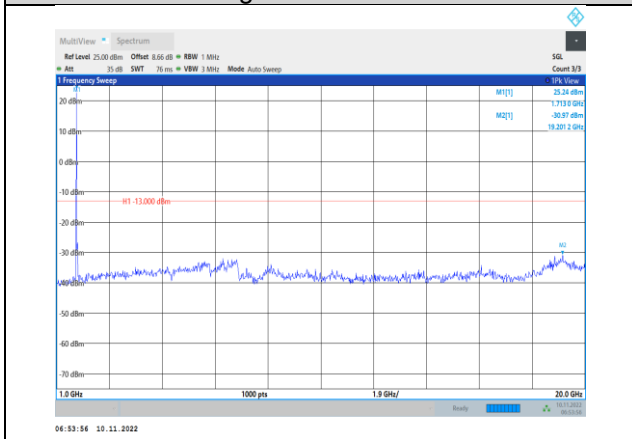

**Band4-20MHz-QPSK-20050-1RB#0-
Range1:30~1000MHz**

**Band4-20MHz-QPSK-20050-1RB#0-
Range2:1000~20000MHz**