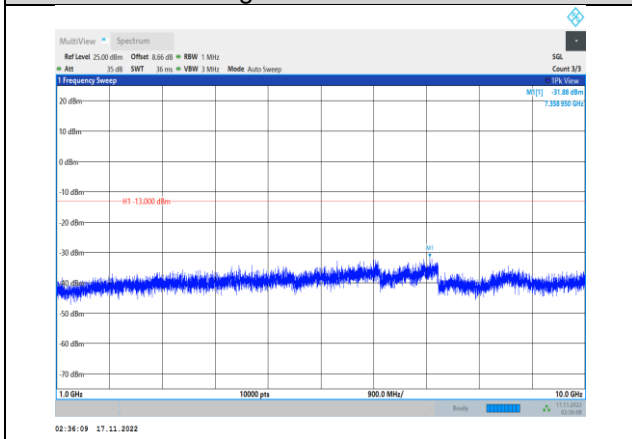

**Band5-1.4MHz-64QAM-20407-1RB#0-
Range1:30~1000MHz**

**Band5-1.4MHz-64QAM-20407-1RB#0-
Range2:1000~10000MHz**