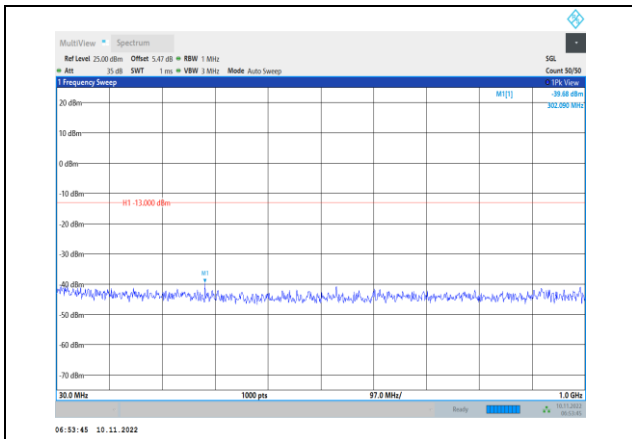

**Band4-15MHz-64QAM-20175-1RB#0-
Range1:30~1000MHz**

**Band4-20MHz-QPSK-20050-1RB#0-
Range1:30~1000MHz**