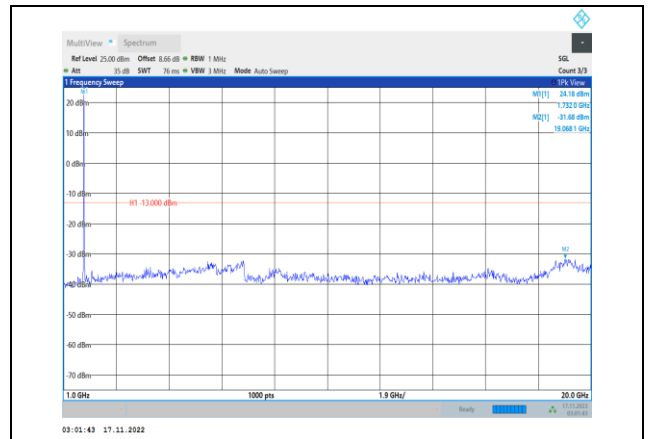

**Band4-15MHz-16QAM-20325-1RB#0-  
Range1:30~1000MHz**

**Band4-15MHz-16QAM-20175-1RB#0-  
Range1:30~1000MHz**

**Band4-15MHz-16QAM-20325-1RB#0-  
Range2:1000~20000MHz**

**Band4-15MHz-64QAM-20025-1RB#0-  
Range1:30~1000MHz**