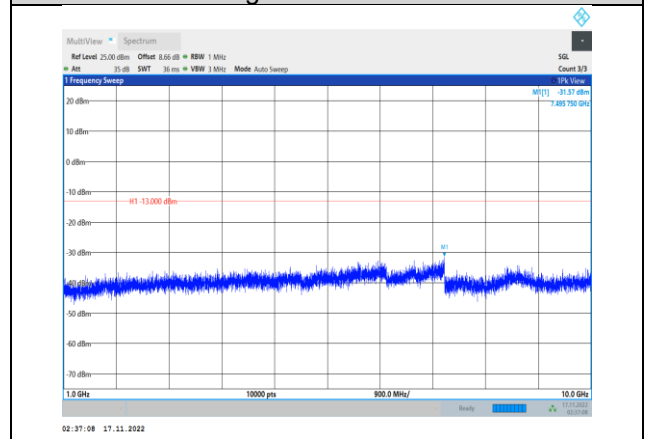

**Band5-1.4MHz-64QAM-20525-1RB#0-  
Range2:1000~10000MHz**

**Band5-1.4MHz-64QAM-20407-1RB#0-  
Range2:1000~10000MHz**

**Band5-1.4MHz-64QAM-20643-1RB#0-  
Range1:30~1000MHz**

**Band5-1.4MHz-64QAM-20525-1RB#0-  
Range1:30~1000MHz**