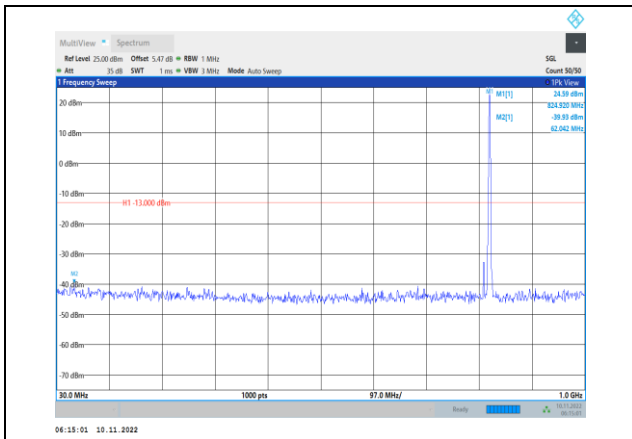

**Band5-1.4MHz-QPSK-20525-1RB#0-
Range1:30~1000MHz**

**Band5-1.4MHz-16QAM-20407-1RB#0-
Range1:30~1000MHz**