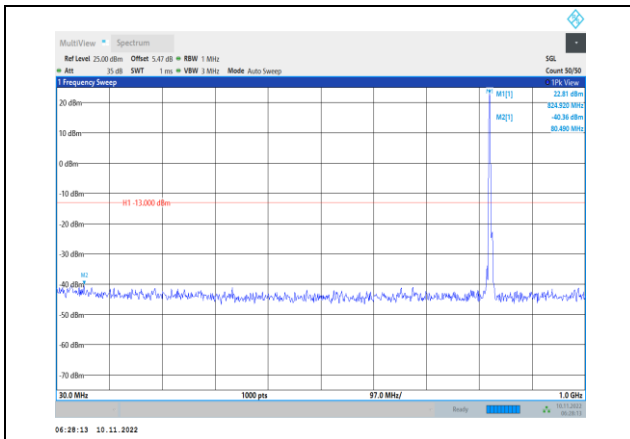

**Band5-1.4MHz-64QAM-20525-1RB#0-
Range1:30~1000MHz**

**Band5-3MHz-QPSK-20415-1RB#0-
Range1:30~1000MHz**