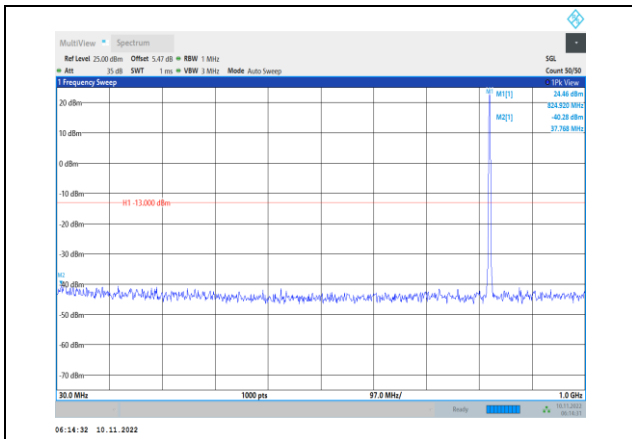

**Band4-20MHz-64QAM-20175-1RB#0-
Range1:30~1000MHz**

**Band5-1.4MHz-QPSK-20407-1RB#0-
Range1:30~1000MHz**