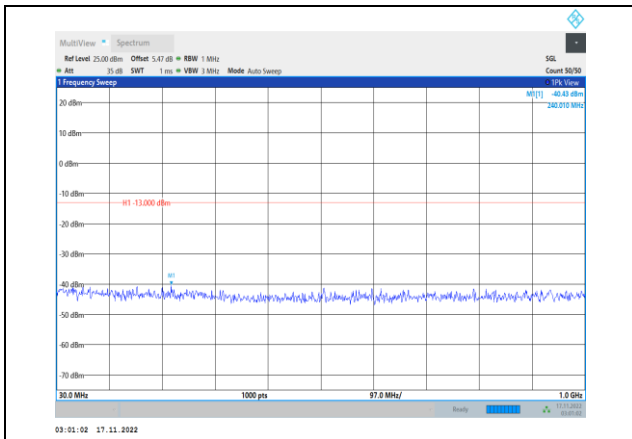

**Band4-15MHz-16QAM-20325-1RB#0-  
Range1:30~1000MHz**

**Band4-15MHz-16QAM-20175-1RB#0-  
Range1:30~1000MHz**

**Band4-15MHz-16QAM-20325-1RB#0-  
Range2:1000~20000MHz**

**Band4-15MHz-64QAM-20025-1RB#0-  
Range1:30~1000MHz**