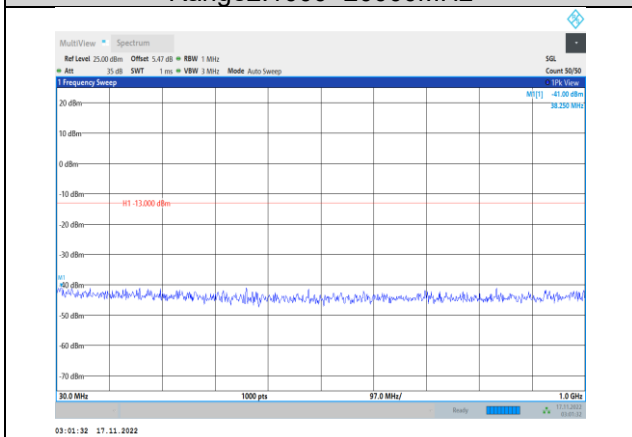

**Band4-15MHz-64QAM-20025-1RB#0-
Range2:1000~20000MHz**

**Band4-15MHz-64QAM-20175-1RB#0-
Range1:30~1000MHz**