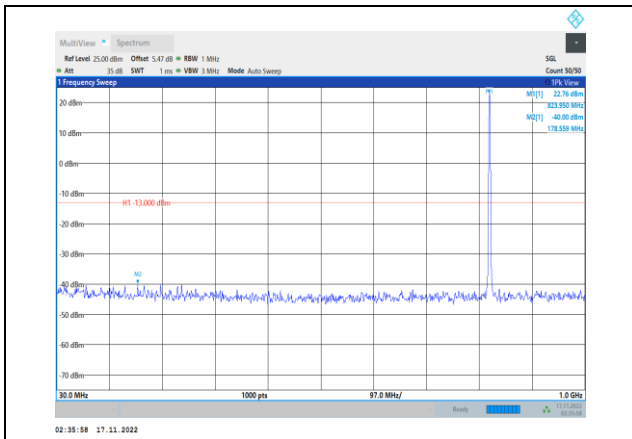

**Band5-1.4MHz-16QAM-20525-1RB#0-
Range1:30~1000MHz**

**Band5-1.4MHz-64QAM-20407-1RB#0-
Range1:30~1000MHz**