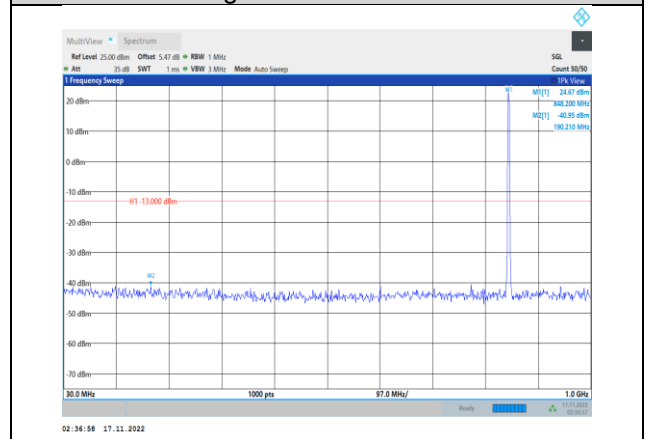

**Band5-1.4MHz-64QAM-20525-1RB#0-
Range2:1000~10000MHz**

**Band5-1.4MHz-64QAM-20643-1RB#0-
Range1:30~1000MHz**