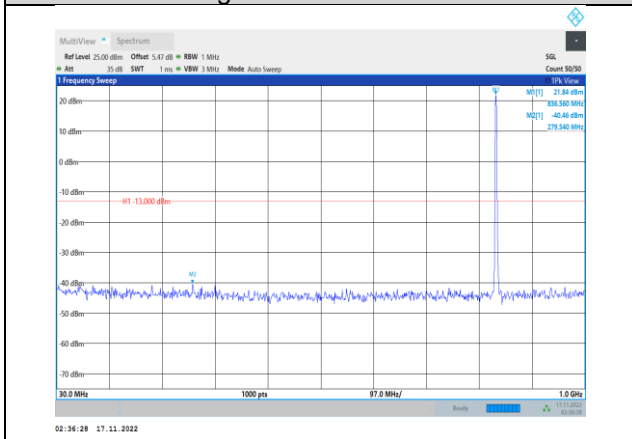

**Band5-1.4MHz-64QAM-20407-1RB#0-
Range2:1000~10000MHz**

**Band5-1.4MHz-64QAM-20525-1RB#0-
Range1:30~1000MHz**