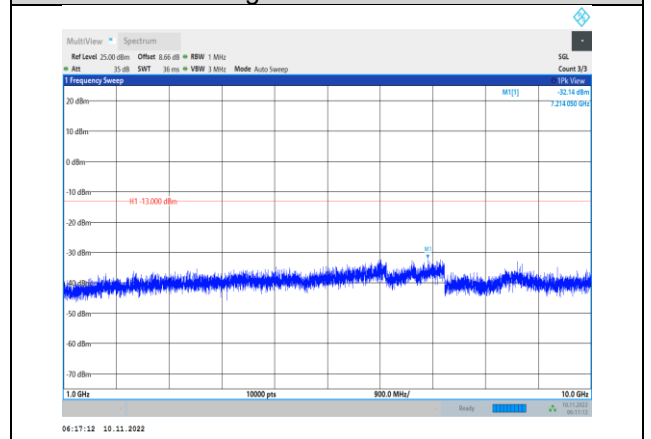

**Band5-1.4MHz-16QAM-20643-1RB#0-
Range1:30~1000MHz**

**Band5-1.4MHz-16QAM-20643-1RB#0-
Range2:1000~10000MHz**