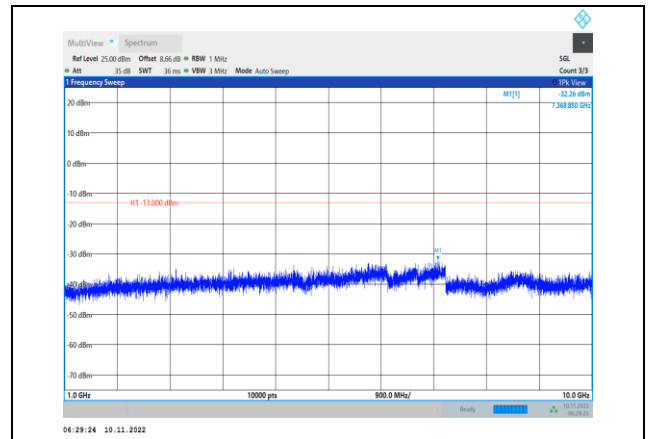

**Band5-1.4MHz-64QAM-20643-1RB#0-
Range2:1000~10000MHz**

**Band5-3MHz-QPSK-20525-1RB#0-
Range2:1000~10000MHz**