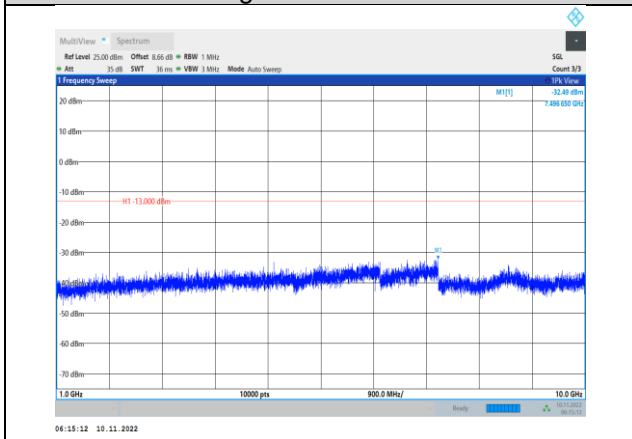

**Band5-1.4MHz-16QAM-20407-1RB#0-
Range1:30~1000MHz**

**Band5-1.4MHz-16QAM-20407-1RB#0-
Range2:1000~10000MHz**