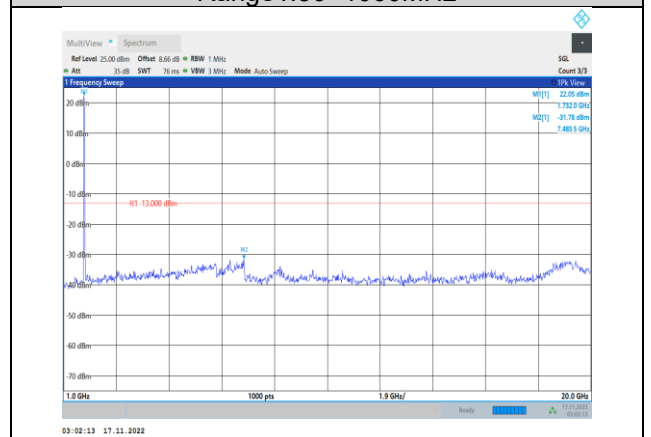

**Band4-15MHz-64QAM-20175-1RB#0-  
Range2:1000~20000MHz**

**Band4-15MHz-64QAM-20025-1RB#0-  
Range2:1000~20000MHz**

**Band4-15MHz-64QAM-20325-1RB#0-  
Range1:30~1000MHz**

**Band4-15MHz-64QAM-20175-1RB#0-  
Range1:30~1000MHz**