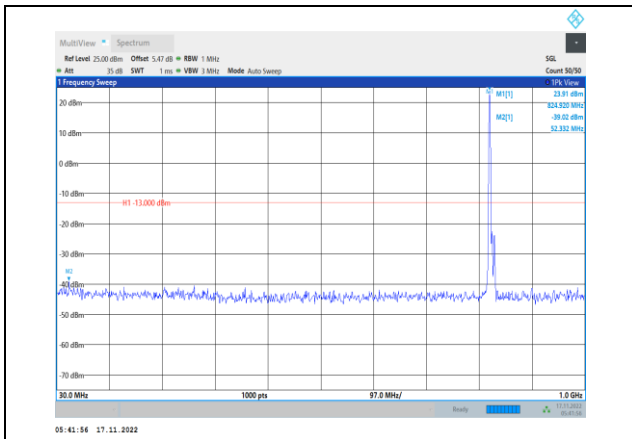

**Band5-5MHz-16QAM-20525-1RB#0-
Range1:30~1000MHz**

**Band5-5MHz-64QAM-20425-1RB#0-
Range1:30~1000MHz**