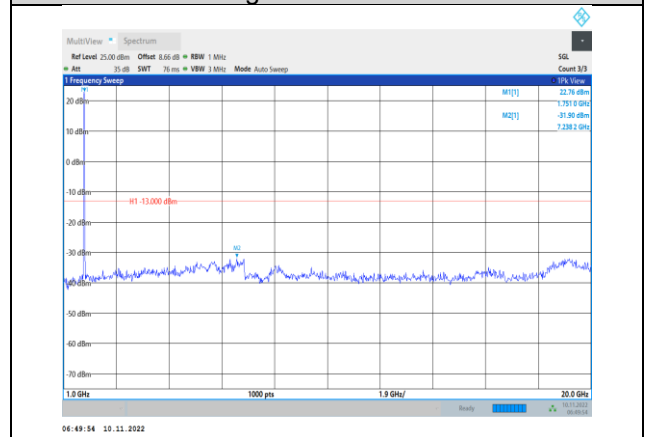

**Band4-15MHz-16QAM-20325-1RB#0-
Range1:30~1000MHz**

**Band4-15MHz-16QAM-20325-1RB#0-
Range2:1000~20000MHz**