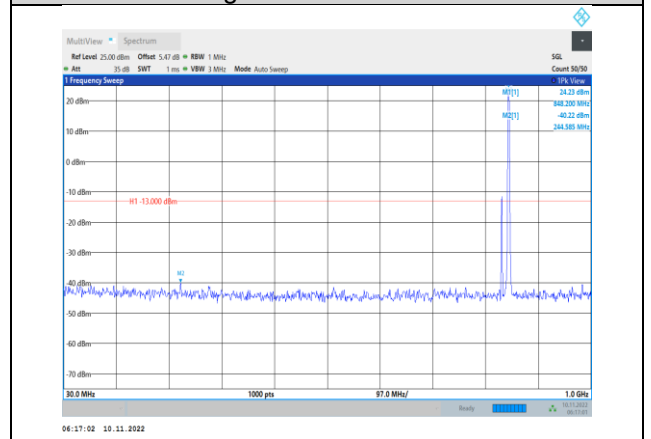

**Band5-1.4MHz-QPSK-20643-1RB#0-  
Range2:1000~10000MHz**

**Band5-1.4MHz-16QAM-20407-1RB#0-  
Range1:30~1000MHz**

**Band5-1.4MHz-16QAM-20525-1RB#0-  
Range2:1000~10000MHz**

**Band5-1.4MHz-16QAM-20407-1RB#0-  
Range2:1000~10000MHz**