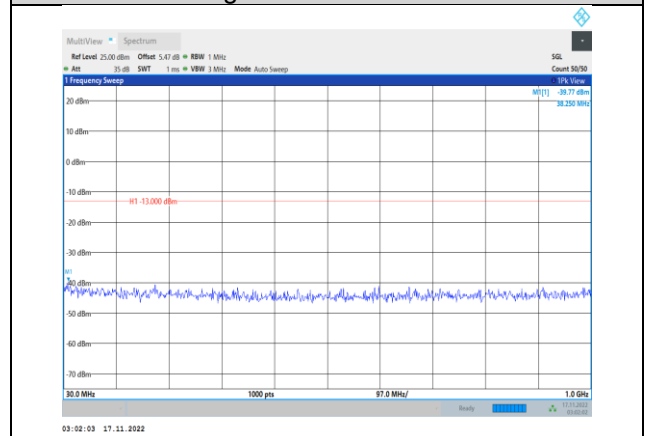

**Band4-15MHz-64QAM-20175-1RB#0-
Range2:1000~20000MHz**

**Band4-15MHz-64QAM-20325-1RB#0-
Range1:30~1000MHz**