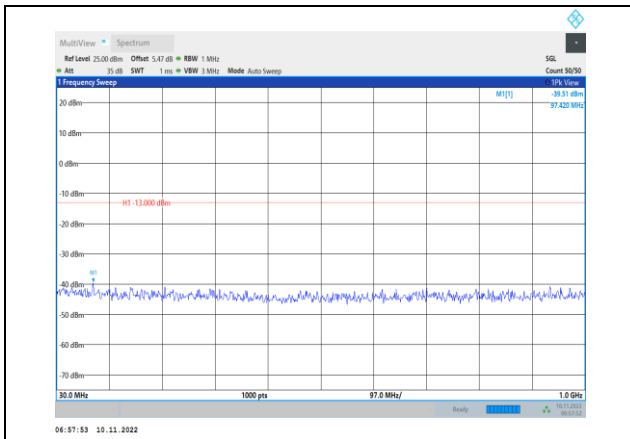

**Band2-1.4MHz-16QAM-18607-1RB#0-
Range1:30~1000MHz**