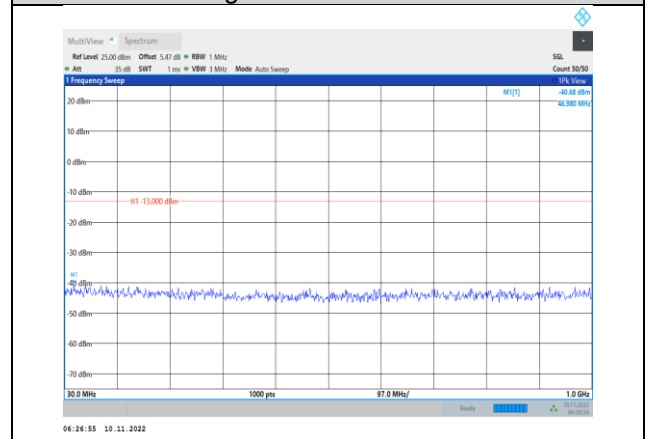

**Band4-1.4MHz-16QAM-20393-1RB#0-
Range1:30~1000MHz**