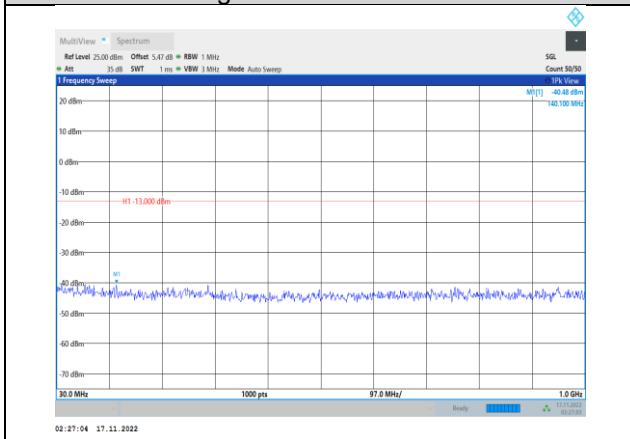

**Band4-1.4MHz-64QAM-20175-1RB#0-
Range1:30~1000MHz**