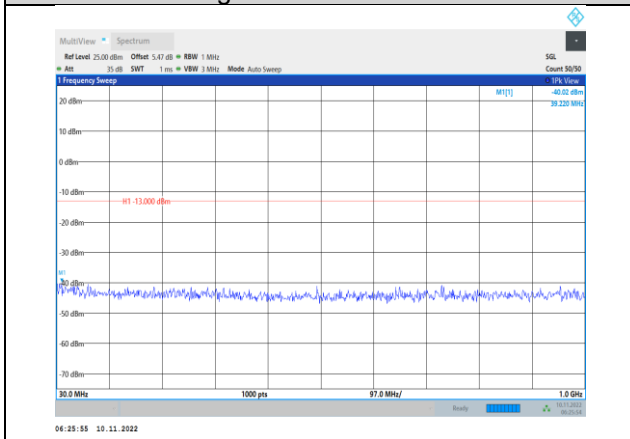

**Band4-1.4MHz-16QAM-20175-1RB#0-
Range1:30~1000MHz**