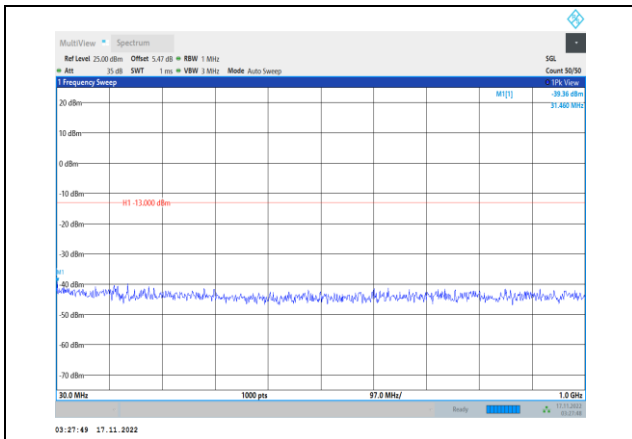

**Band2-1.4MHz-64QAM-18607-1RB#0-
Range1:30~1000MHz**