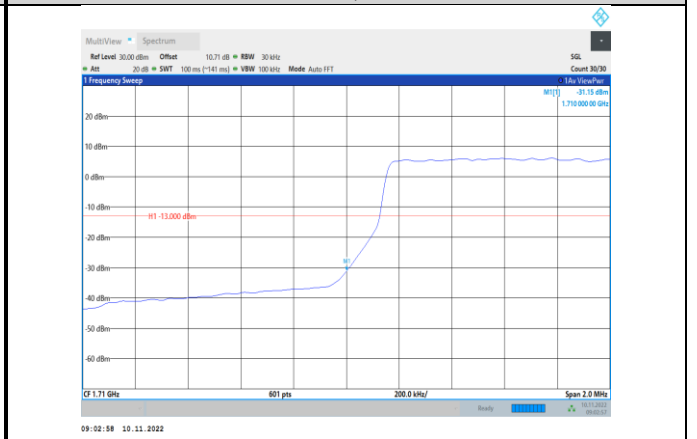

Band66-1.4MHz-QPSK-132665-6RB#0

Band66-1.4MHz-QPSK-131979-6RB#0

Band66-1.4MHz-16QAM-131979-1RB#0

Band66-1.4MHz-QPSK-132665-1RB#5

Band66-1.4MHz-16QAM-131979-6RB#0

Band66-1.4MHz-16QAM-132665-1RB#5

Band66-1.4MHz-64QAM-131979-6RB#0