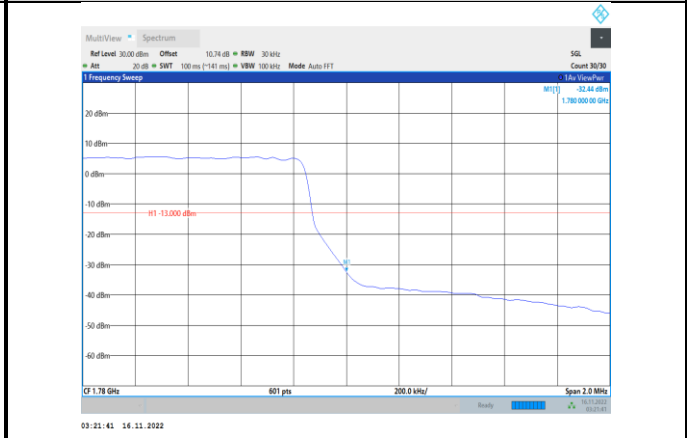

Band66-1.4MHz-64QAM-132665-6RB#0