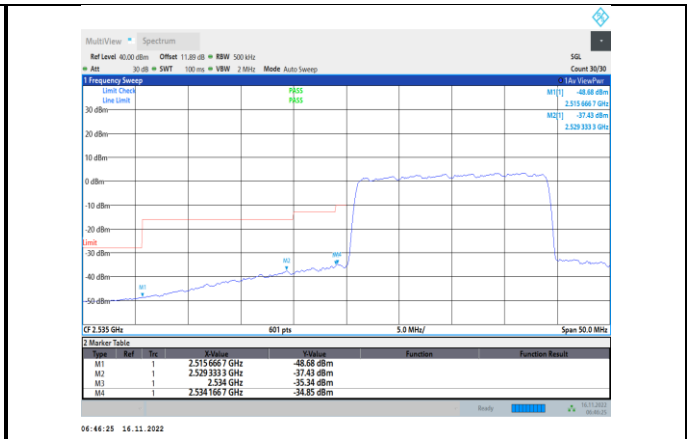

Band41-20MHz-16QAM-41140-1RB#99

Band41-20MHz-64QAM-40140-100RB#0

Band41-20MHz-16QAM-41140-100RB#0

Band41-20MHz-64QAM-41140-1RB#99

Band41-20MHz-64QAM-40140-1RB#0

Band41-20MHz-64QAM-41140-100RB#0

Band66-1.4MHz-QPSK-131979-1RB#0