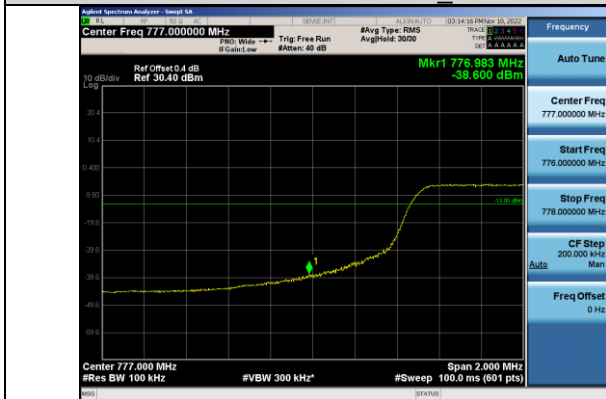

Band13-10MHz-QPSK-23230 Left-50RB#0

Band13-10MHz-QPSK-23230 Right-50RB#0

Band13-10MHz-16QAM-23230 Left-50RB#0

Band13-10MHz-16QAM-23230 Right-50RB#0

5. APPENDIX E: CONDUCTED SPURIOUS EMISSION

Test Graphs:

GSM: