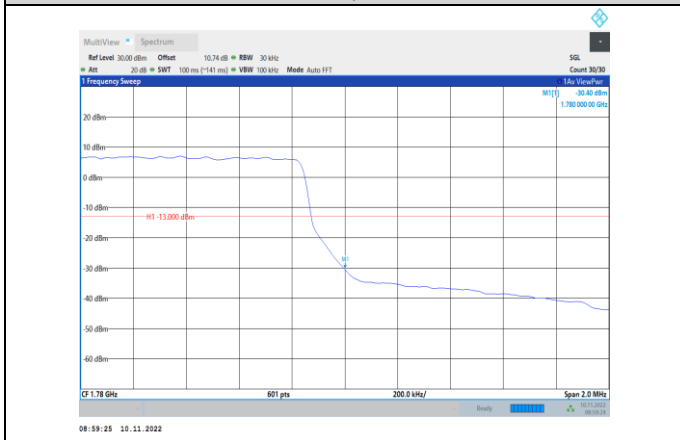

Band66-1.4MHz-QPSK-132665-6RB#0

Band66-1.4MHz-QPSK-131979-6RB#0

Band66-1.4MHz-16QAM-131979-1RB#0

Band66-1.4MHz-QPSK-132665-1RB#5

Band66-1.4MHz-16QAM-131979-6RB#0

Band66-1.4MHz-16QAM-132665-1RB#5

Band66-1.4MHz-64QAM-131979-6RB#0