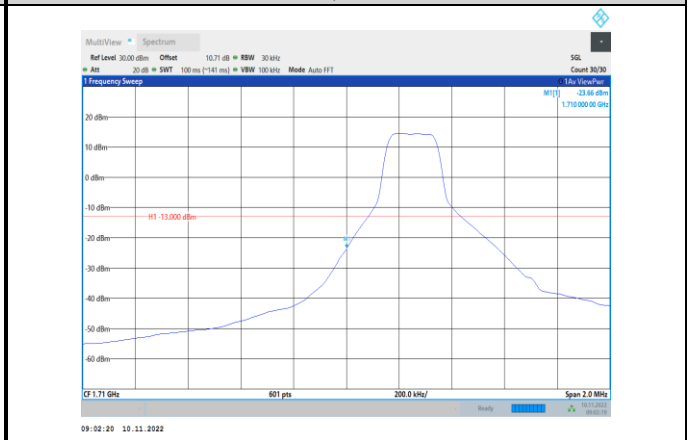

Band66-1.4MHz-16QAM-131979-1RB#0