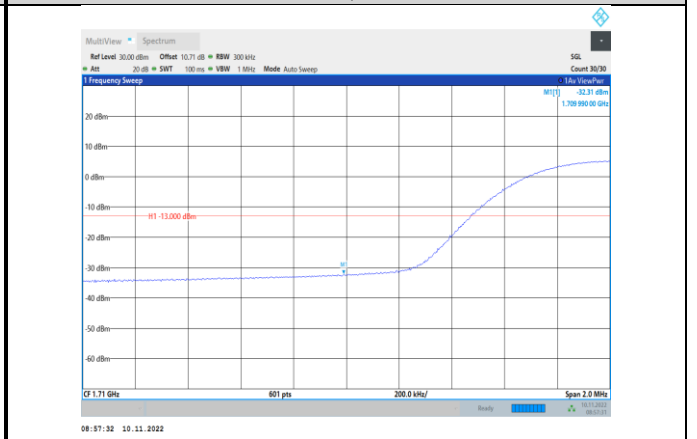

Band66-15MHz-QPSK-132597-75RB#0

Band66-15MHz-QPSK-132047-75RB#0

Band66-15MHz-16QAM-132047-1RB#0

Band66-15MHz-QPSK-132597-1RB#74

Band66-15MHz-16QAM-132047-75RB#0

Band66-15MHz-16QAM-132597-1RB#74

Band66-15MHz-64QAM-132047-75RB#0