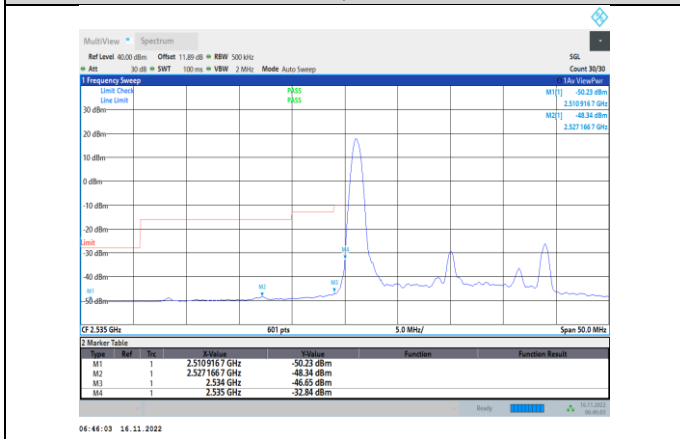

Band41-20MHz-16QAM-41140-1RB#99

Band41-20MHz-64QAM-40140-100RB#0

Band41-20MHz-16QAM-41140-100RB#0

Band41-20MHz-64QAM-41140-1RB#99

Band41-20MHz-64QAM-40140-1RB#0

Band41-20MHz-64QAM-41140-100RB#0

Band66-1.4MHz-QPSK-131979-1RB#0