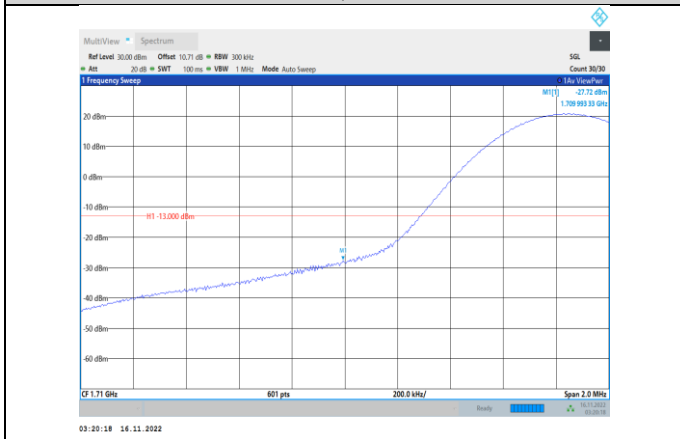

Band66-15MHz-64QAM-132047-1RB#0