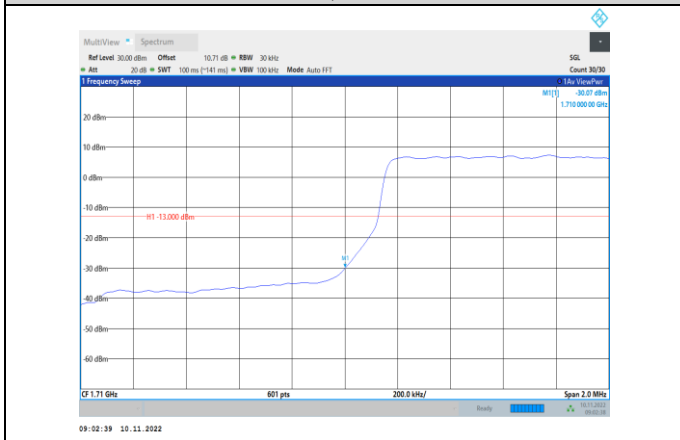

Band66-1.4MHz-QPSK-131979-6RB#0