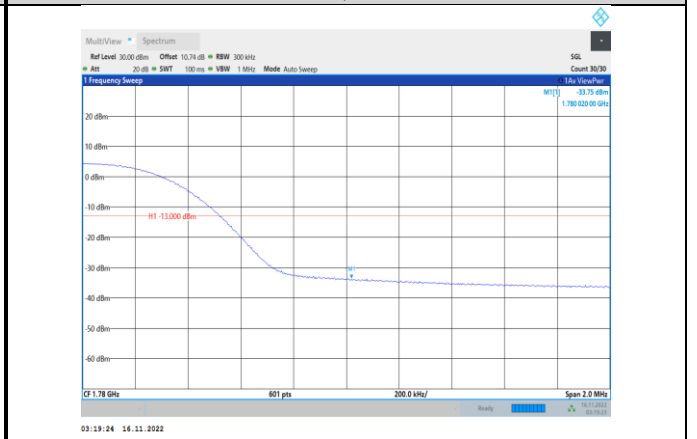

Band66-15MHz-64QAM-132597-75RB#0