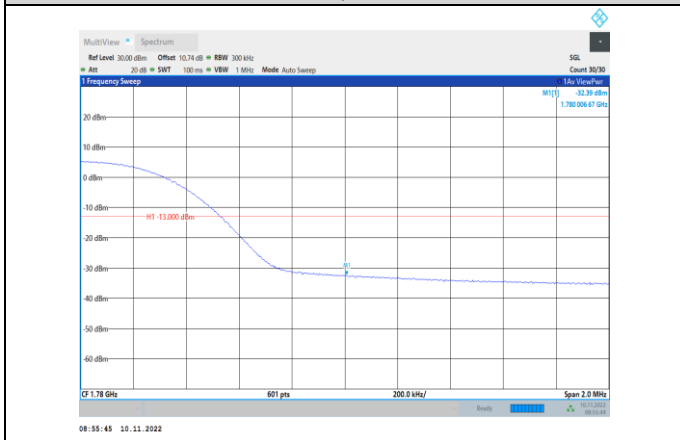

Band66-15MHz-QPSK-132597-75RB#0

Band66-15MHz-QPSK-132047-75RB#0

Band66-15MHz-16QAM-132047-1RB#0

Band66-15MHz-QPSK-132597-1RB#74

Band66-15MHz-16QAM-132047-75RB#0

Band66-15MHz-16QAM-132597-1RB#74

Band66-15MHz-64QAM-132047-75RB#0