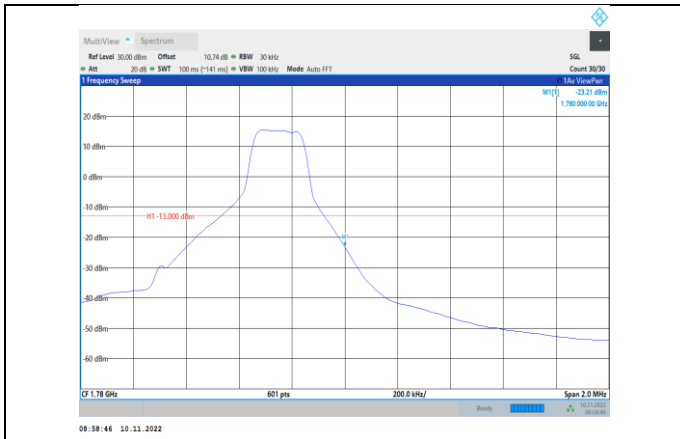

Band66-1.4MHz-QPSK-132665-6RB#0

Band66-1.4MHz-QPSK-131979-6RB#0

Band66-1.4MHz-16QAM-131979-1RB#0

Band66-1.4MHz-QPSK-132665-1RB#5

Band66-1.4MHz-16QAM-131979-6RB#0

Band66-1.4MHz-16QAM-132665-1RB#5

Band66-1.4MHz-64QAM-131979-6RB#0