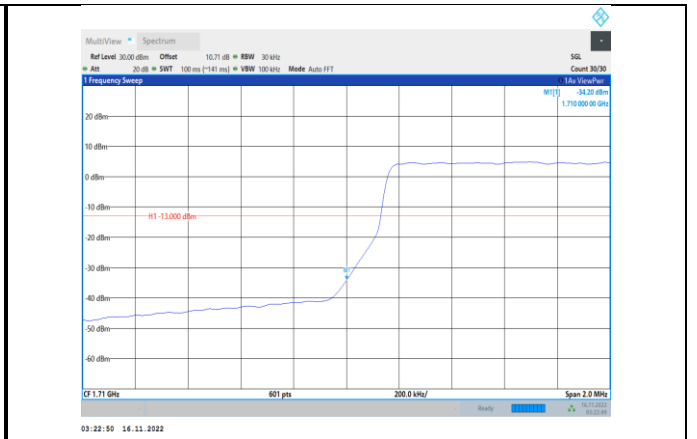

Band66-1.4MHz-QPSK-132665-6RB#0

Band66-1.4MHz-QPSK-131979-6RB#0

Band66-1.4MHz-16QAM-131979-1RB#0

Band66-1.4MHz-QPSK-132665-1RB#5

Band66-1.4MHz-16QAM-131979-6RB#0

Band66-1.4MHz-16QAM-132665-1RB#5

Band66-1.4MHz-64QAM-131979-6RB#0