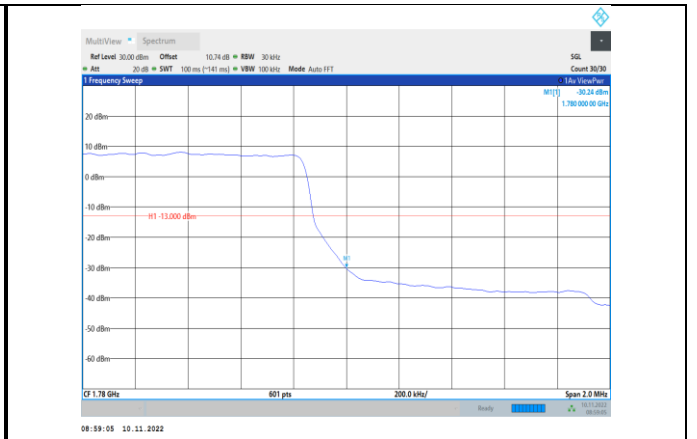

Band41-20MHz-16QAM-41140-1RB#99

Band41-20MHz-64QAM-40140-100RB#0

Band41-20MHz-16QAM-41140-100RB#0

Band41-20MHz-64QAM-41140-1RB#99

Band41-20MHz-64QAM-40140-1RB#0

Band41-20MHz-64QAM-41140-100RB#0

Band66-1.4MHz-QPSK-131979-1RB#0