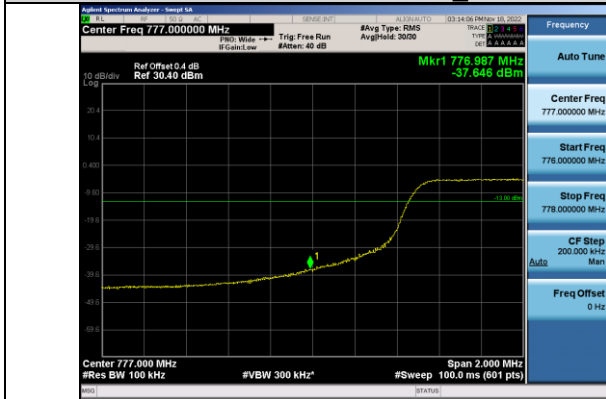

Band13-10MHz-QPSK-23230 Left-50RB#0

Band13-10MHz-QPSK-23230 Right-50RB#0

Band13-10MHz-16QAM-23230 Left-50RB#0

Band13-10MHz-16QAM-23230 Right-50RB#0

5. APPENDIX E: CONDUCTED SPURIOUS EMISSION

Test Graphs:

GSM: