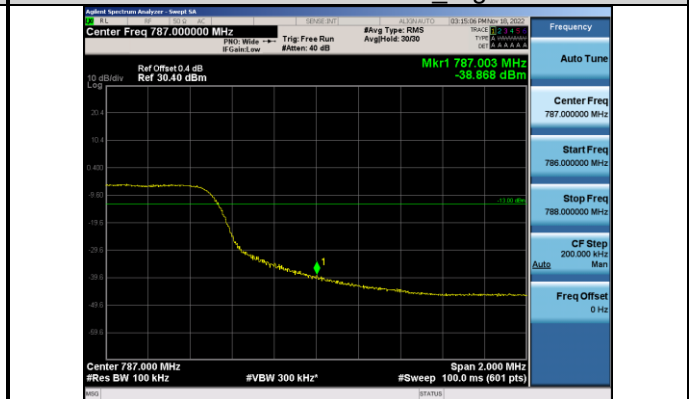

Band13-10MHz-QPSK-23230 Left-50RB#0

Band13-10MHz-QPSK-23230 Right-50RB#0

Band13-10MHz-16QAM-23230 Left-50RB#0

Band13-10MHz-16QAM-23230 Right-50RB#0

5. APPENDIX E: CONDUCTED SPURIOUS EMISSION

Test Graphs:

GSM: