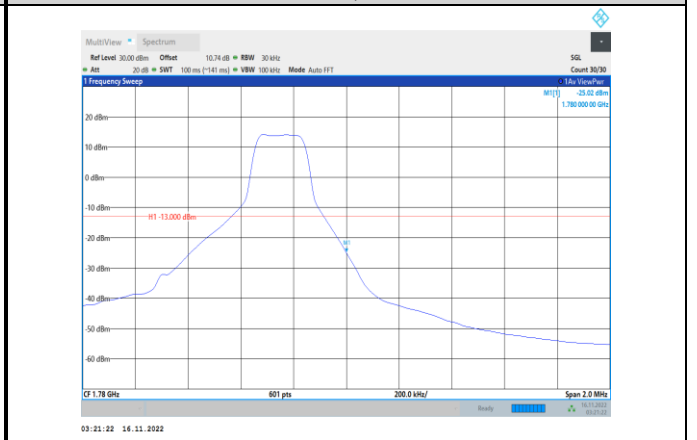

Band66-1.4MHz-64QAM-132665-1RB#5