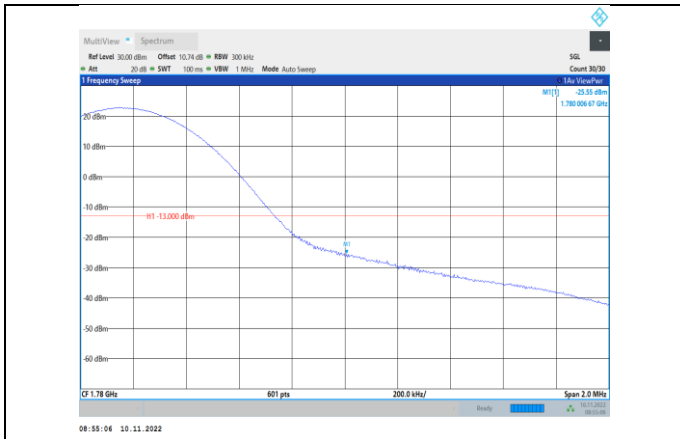

Band66-15MHz-QPSK-132597-75RB#0

Band66-15MHz-QPSK-132047-75RB#0

Band66-15MHz-16QAM-132047-1RB#0

Band66-15MHz-QPSK-132597-1RB#74

Band66-15MHz-16QAM-132047-75RB#0

Band66-15MHz-16QAM-132597-1RB#74

Band66-15MHz-64QAM-132047-75RB#0