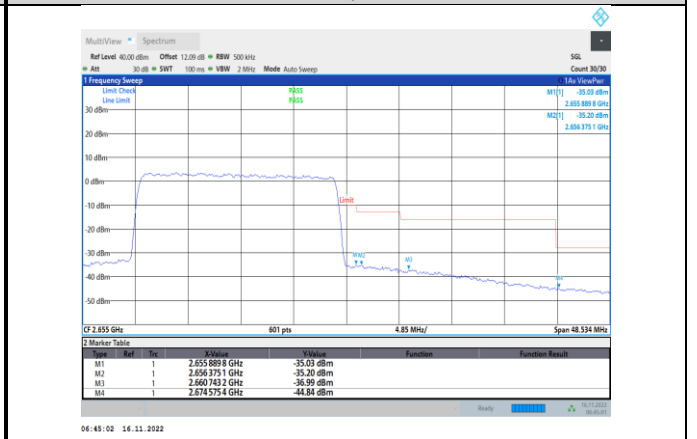

Band41-20MHz-16QAM-41140-1RB#99

Band41-20MHz-64QAM-40140-100RB#0

Band41-20MHz-16QAM-41140-100RB#0

Band41-20MHz-64QAM-41140-1RB#99

Band41-20MHz-64QAM-40140-1RB#0

Band41-20MHz-64QAM-41140-100RB#0

Band66-1.4MHz-QPSK-131979-1RB#0