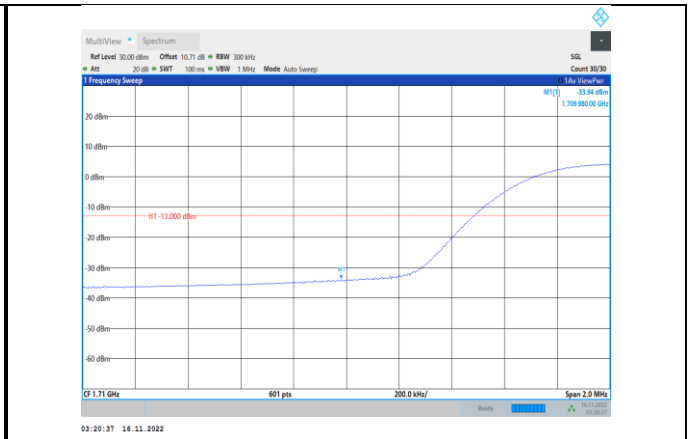

Band66-15MHz-QPSK-132597-75RB#0

Band66-15MHz-QPSK-132047-75RB#0

Band66-15MHz-16QAM-132047-1RB#0

Band66-15MHz-QPSK-132597-1RB#74

Band66-15MHz-16QAM-132047-75RB#0

Band66-15MHz-16QAM-132597-1RB#74

Band66-15MHz-64QAM-132047-75RB#0