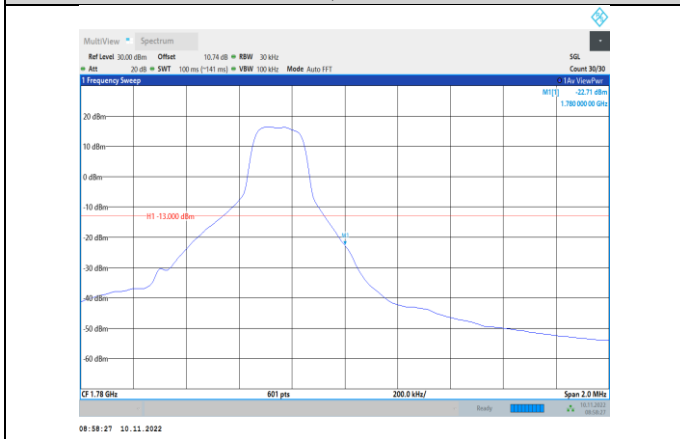

Band66-1.4MHz-QPSK-132665-1RB#5