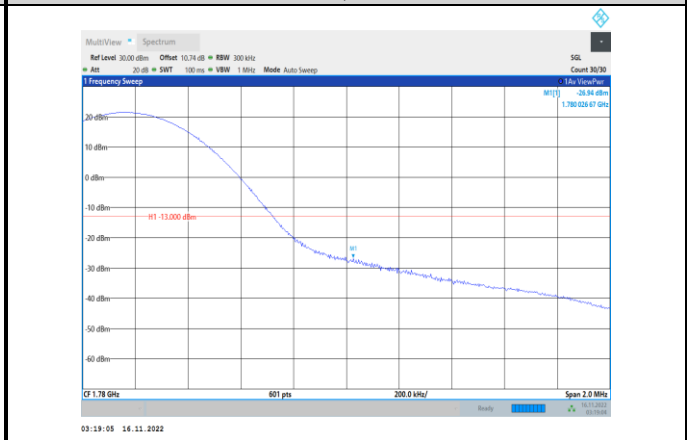

Band66-15MHz-64QAM-132597-1RB#74