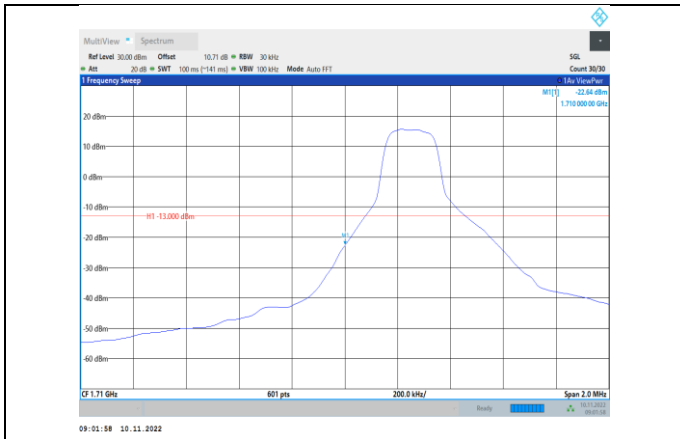

Band41-20MHz-16QAM-41140-1RB#99

Band41-20MHz-64QAM-40140-100RB#0

Band41-20MHz-16QAM-41140-100RB#0

Band41-20MHz-64QAM-41140-1RB#99

Band41-20MHz-64QAM-40140-1RB#0

Band41-20MHz-64QAM-41140-100RB#0

Band66-1.4MHz-QPSK-131979-1RB#0