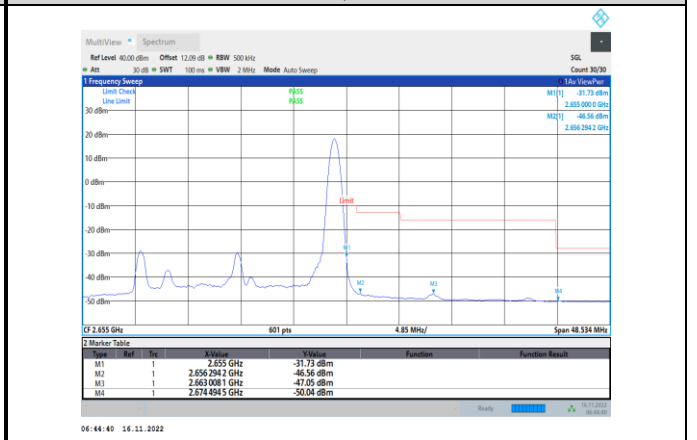

Band41-20MHz-16QAM-41140-1RB#99

Band41-20MHz-64QAM-40140-100RB#0

Band41-20MHz-16QAM-41140-100RB#0

Band41-20MHz-64QAM-41140-1RB#99

Band41-20MHz-64QAM-40140-1RB#0

Band41-20MHz-64QAM-41140-100RB#0

Band66-1.4MHz-QPSK-131979-1RB#0