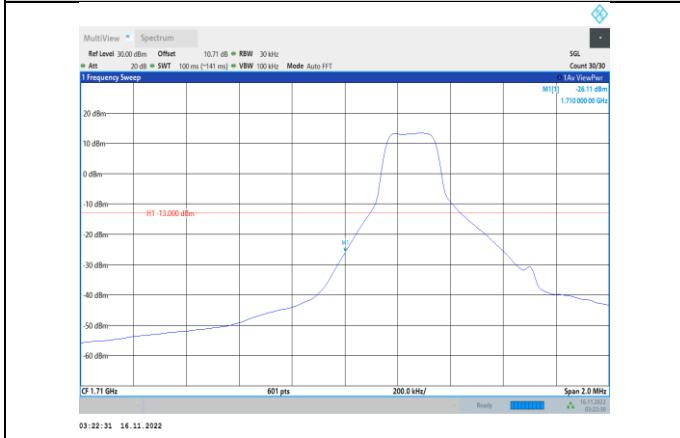

Band66-1.4MHz-64QAM-131979-1RB#0