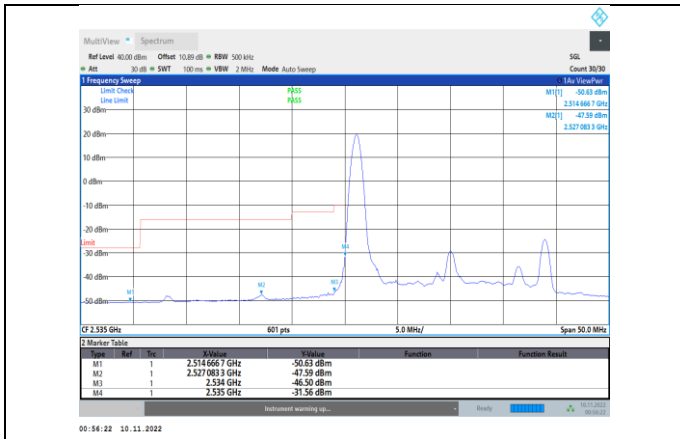

Band41-15MHz-64QAM-40115-1RB#0

Band41-20MHz-QPSK-40140-1RB#0