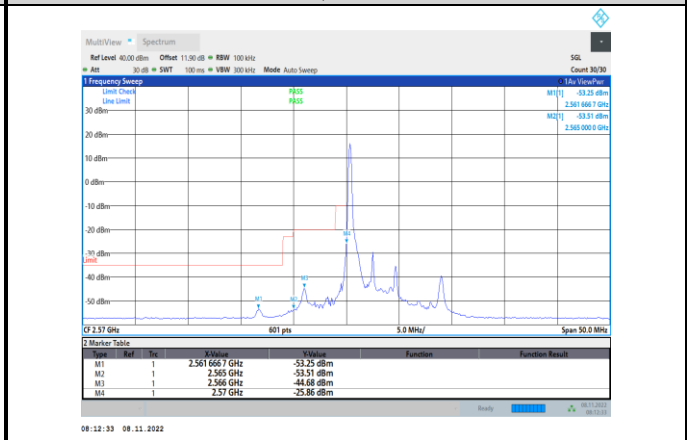

Band26-15MHz-64QAM-26865-1RB#0

Band26-15MHz-64QAM-26965-75RB#0

Band38-5MHz-QPSK-37775-1RB#0

Band38-5MHz-QPSK-38225-25RB#0

Band38-5MHz-QPSK-37775-25RB#0

Band38-5MHz-16QAM-37775-1RB#0

Band38-5MHz-QPSK-38225-1RB#24