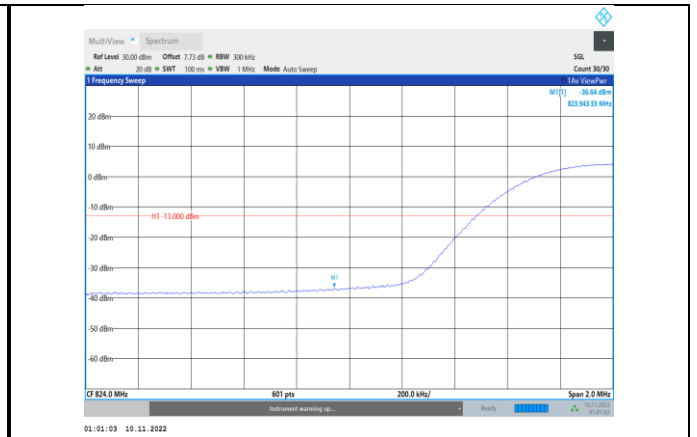

Band26-5MHz-64QAM-26715-25RB#0

Band26-5MHz-16QAM-26765-25RB#0

Band26-5MHz-64QAM-26765-1RB#24

Band26-5MHz-64QAM-26715-1RB#0

Band26-5MHz-64QAM-26765-25RB#0

Band26-15MHz-QPSK-26765-1RB#0

Band26-15MHz-QPSK-26865-75RB#0