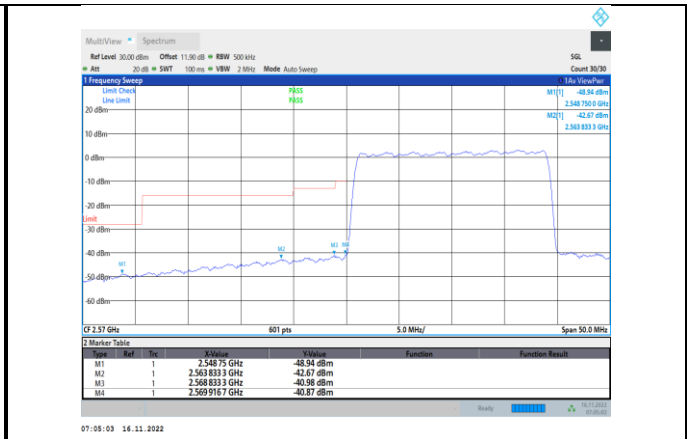

Band38-20MHz-16QAM-37850-100RB#0

Band38-20MHz-64QAM-37850-100RB#0