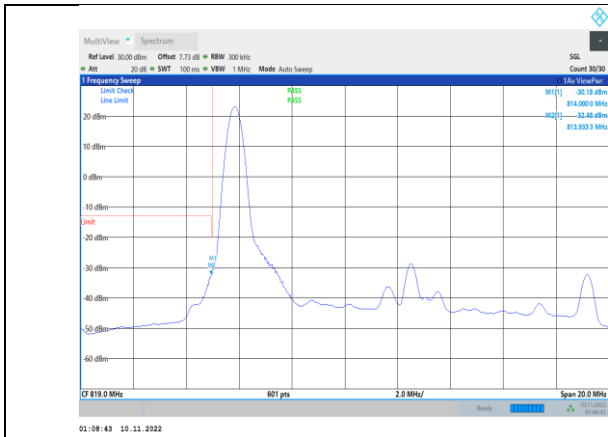

Band26-5MHz-64QAM-26715-25RB#0

Band26-5MHz-16QAM-26765-25RB#0

Band26-5MHz-64QAM-26765-1RB#24

Band26-5MHz-64QAM-26715-1RB#0

Band26-5MHz-64QAM-26765-25RB#0

Band26-15MHz-QPSK-26765-1RB#0

Band26-15MHz-QPSK-26865-75RB#0