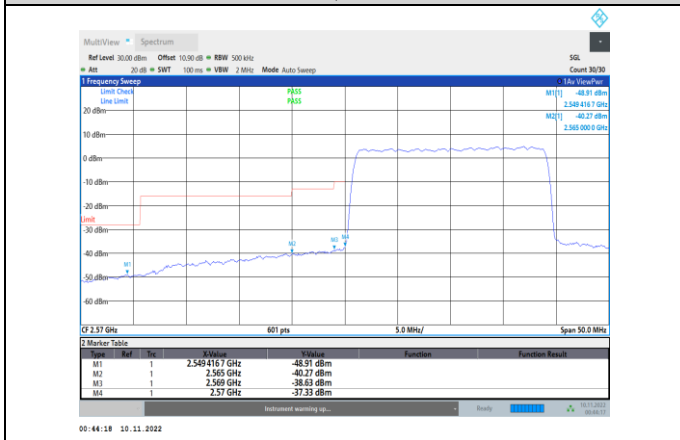

Band38-15MHz-64QAM-37825-1RB#74

Band38-15MHz-16QAM-38175-1RB#74

Band38-15MHz-64QAM-38175-75RB#0

Band38-20MHz-QPSK-37850-1RB#0

Band38-20MHz-QPSK-38150-100RB#0

Band38-20MHz-QPSK-37850-100RB#0

Band38-20MHz-16QAM-37850-1RB#0