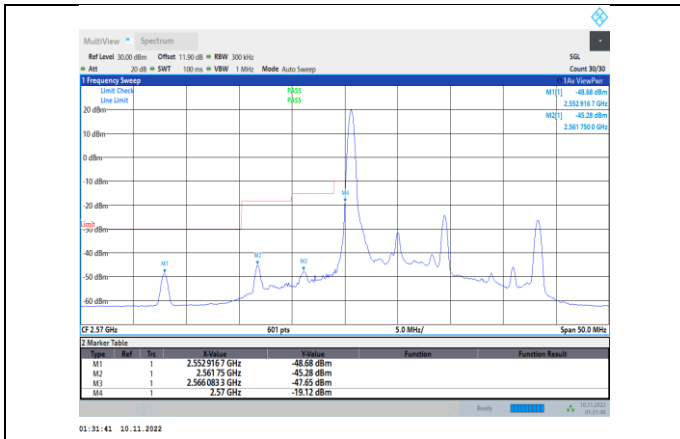

Band38-5MHz-16QAM-37775-25RB#0

Band38-5MHz-16QAM-38225-1RB#24

Band38-5MHz-64QAM-37775-25RB#0

Band38-5MHz-16QAM-38225-25RB#0

Band38-5MHz-64QAM-38225-1RB#24

Band38-5MHz-64QAM-37775-1RB#0

Band38-5MHz-64QAM-38225-25RB#0