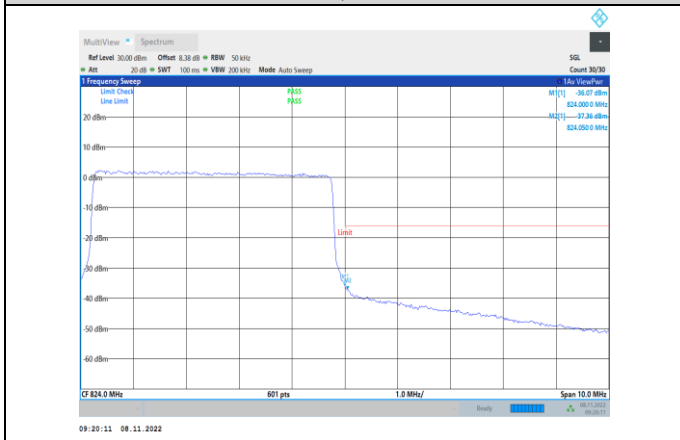

Band26-5MHz-16QAM-26765-1RB#24

Band26-5MHz-16QAM-26765-25RB#0