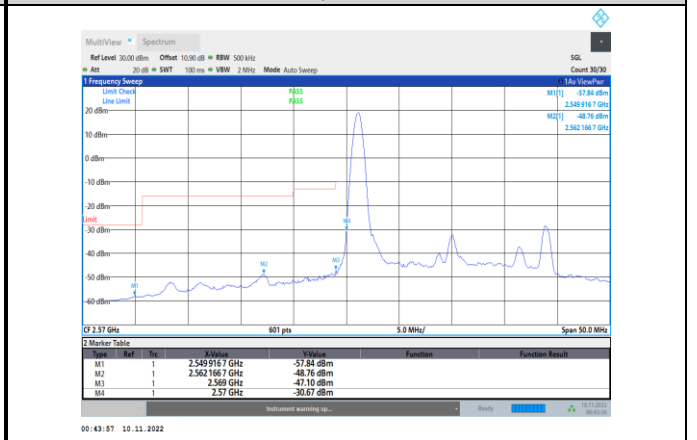

Band38-15MHz-64QAM-37825-1RB#74

Band38-15MHz-16QAM-38175-1RB#74

Band38-15MHz-64QAM-38175-75RB#0

Band38-20MHz-QPSK-37850-1RB#0

Band38-20MHz-QPSK-38150-100RB#0

Band38-20MHz-QPSK-37850-100RB#0

Band38-20MHz-16QAM-37850-1RB#0