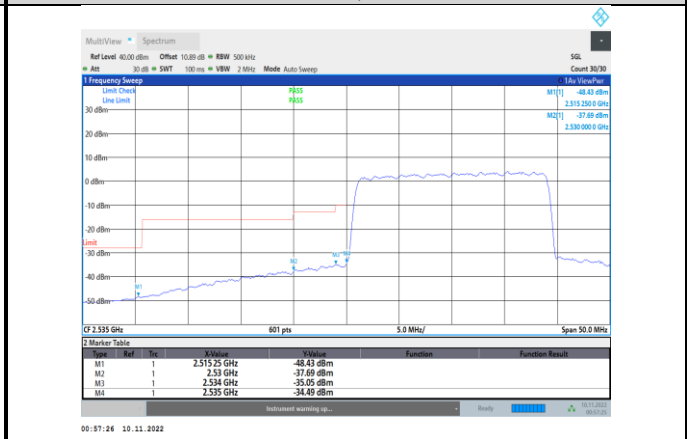

Band41-15MHz-64QAM-40115-1RB#0

Band41-15MHz-64QAM-41165-75RB#0

Band41-20MHz-QPSK-40140-1RB#0

Band41-20MHz-QPSK-41140-100RB#0

Band41-20MHz-QPSK-40140-100RB#0

Band41-20MHz-QPSK-41140-100RB#0

Band41-20MHz-16QAM-40140-1RB#0