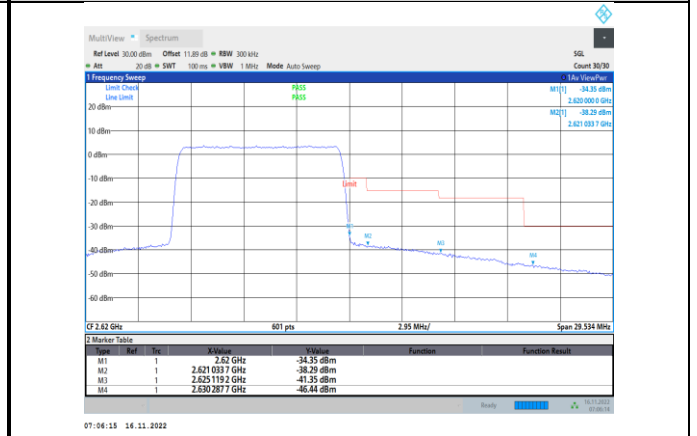

Band38-10MHz-64QAM-37800-50RB#0

Band38-10MHz-16QAM-38200-50RB#0

Band38-10MHz-64QAM-37800-1RB#49

Band38-10MHz-64QAM-37800-1RB#0

Band38-10MHz-64QAM-38200-50RB#0

Band38-15MHz-QPSK-37825-1RB#0

Band38-15MHz-QPSK-38175-75RB#0