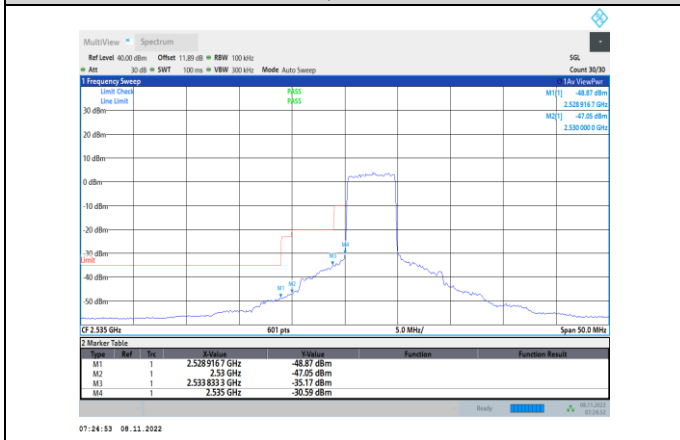

Band41-5MHz-QPSK-40065-1RB#0

Band41-5MHz-QPSK-40065-25RB#0