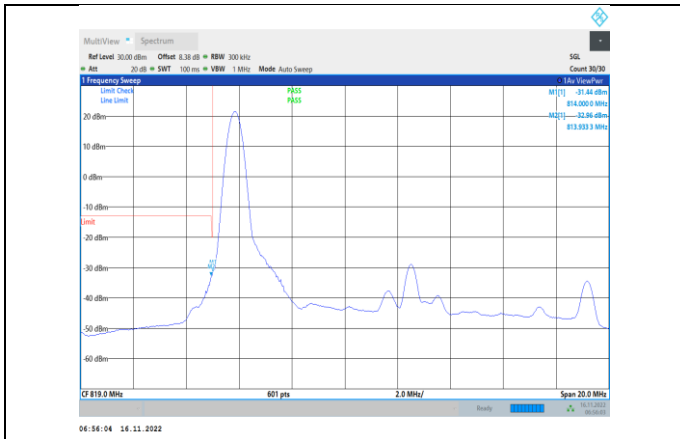

Band26-15MHz-16QAM-26865-1RB#0

Band26-15MHz-64QAM-26765-1RB#0