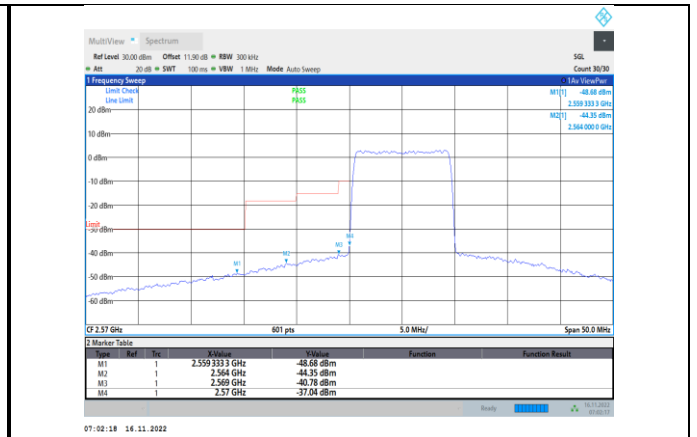

Band38-10MHz-QPSK-37800-1RB#0

Band38-10MHz-QPSK-38200-50RB#0

Band38-10MHz-QPSK-37800-50RB#0

Band38-10MHz-16QAM-37800-1RB#0

Band38-10MHz-QPSK-38200-1RB#49

Band38-10MHz-16QAM-37800-50RB#0

Band38-10MHz-16QAM-38200-1RB#49