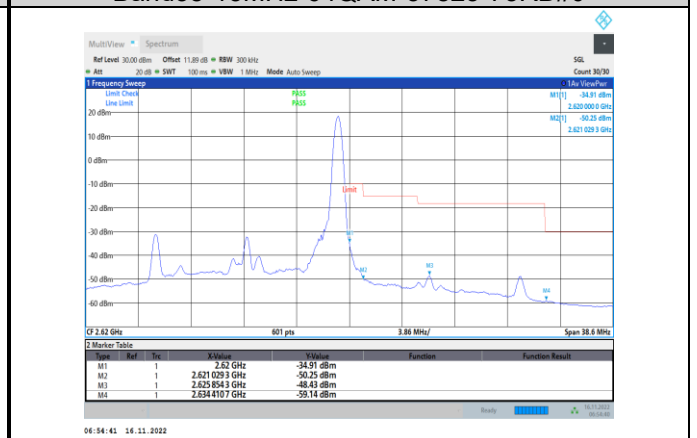

Band38-15MHz-QPSK-37825-75RB#0

Band38-15MHz-16QAM-37825-1RB#0

Band38-15MHz-QPSK-38175-1RB#74

Band38-15MHz-16QAM-37825-75RB#0

Band38-15MHz-16QAM-38175-1RB#74

Band38-15MHz-64QAM-37825-75RB#0

Band38-15MHz-16QAM-38175-75RB#0