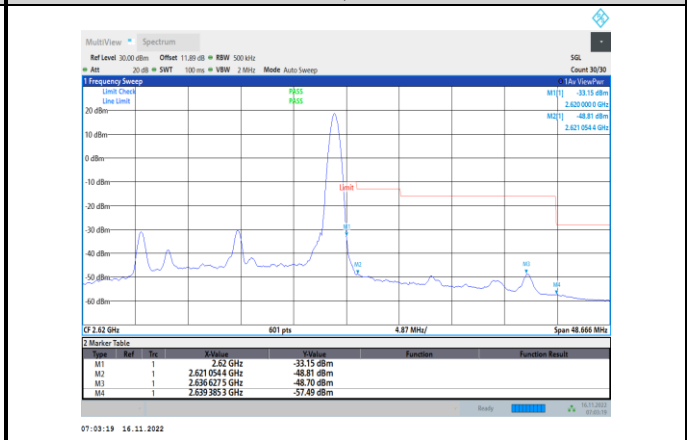

Band38-20MHz-QPSK-38150-1RB#99

Band38-20MHz-16QAM-37850-100RB#0

Band38-20MHz-16QAM-38150-1RB#99

Band38-20MHz-64QAM-37850-100RB#0

Band38-20MHz-16QAM-38150-100RB#0

Band38-20MHz-64QAM-37850-100RB#0

Band38-20MHz-16QAM-38150-1RB#99