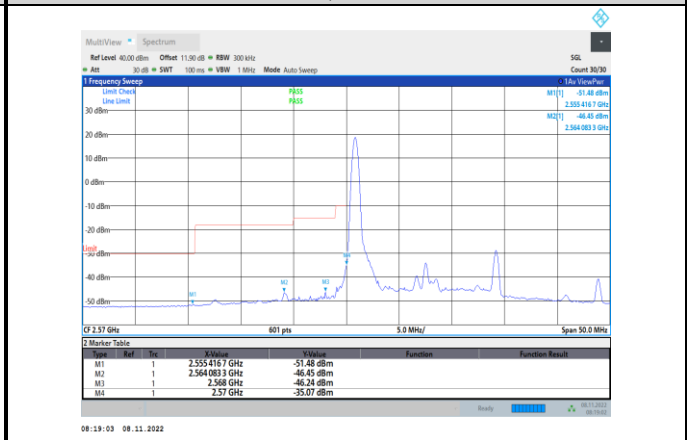

Band38-10MHz-64QAM-37800-50RB#0

Band38-10MHz-16QAM-38200-50RB#0

Band38-10MHz-64QAM-37800-1RB#49

Band38-10MHz-64QAM-37800-1RB#0

Band38-10MHz-64QAM-38200-50RB#0

Band38-15MHz-QPSK-37825-1RB#0

Band38-15MHz-QPSK-38175-75RB#0