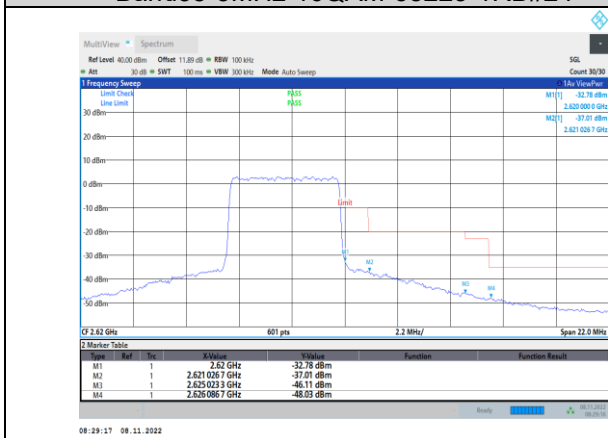

Band38-5MHz-16QAM-38225-1RB#24

Band38-5MHz-16QAM-38225-25RB#0