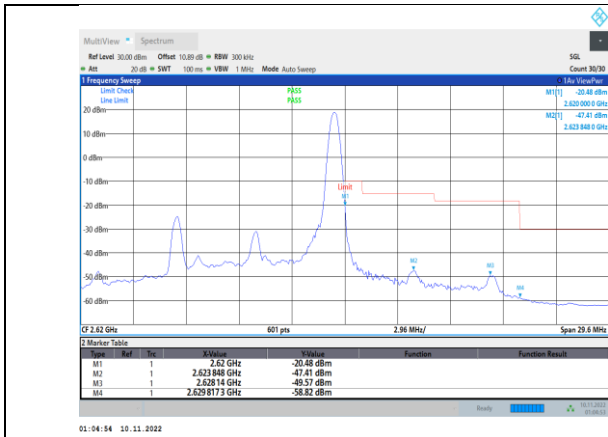

Band38-10MHz-QPSK-37800-1RB#0

Band38-10MHz-QPSK-38200-50RB#0

Band38-10MHz-QPSK-37800-50RB#0

Band38-10MHz-16QAM-37800-1RB#0

Band38-10MHz-QPSK-38200-1RB#49

Band38-10MHz-16QAM-37800-50RB#0

Band38-10MHz-16QAM-38200-1RB#49