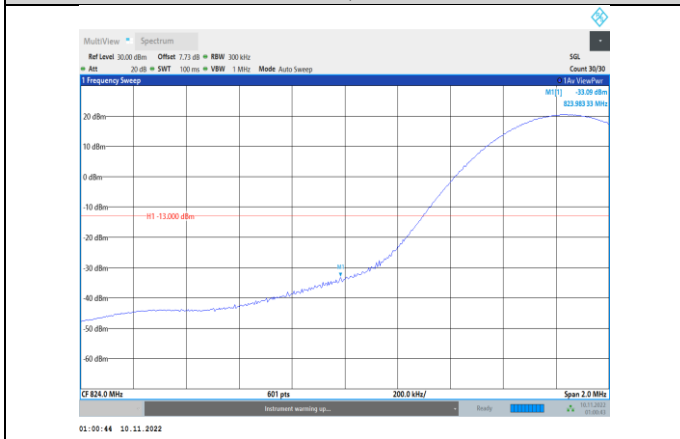

Band26-15MHz-16QAM-26765-75RB#0

Band26-15MHz-16QAM-26865-1RB#0