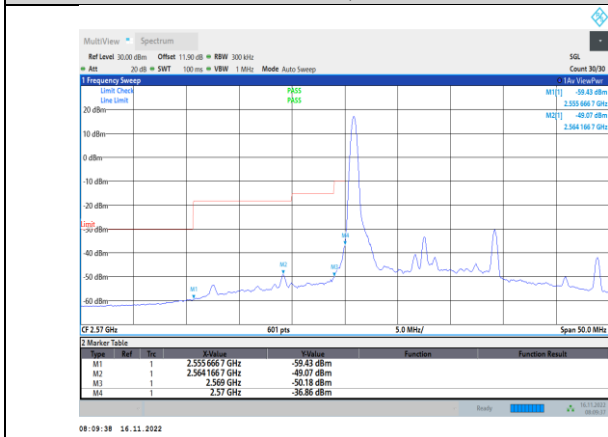

Band38-15MHz-16QAM-38175-75RB#0

Band38-15MHz-16QAM-38175-1RB#74