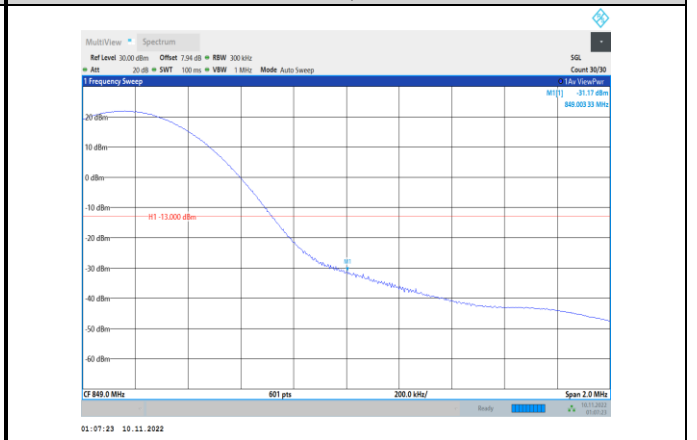

Band26-15MHz-QPSK-26765-75RB#0

Band26-15MHz-QPSK-26965-1RB#74

Band26-15MHz-QPSK-26865-1RB#0

Band26-15MHz-QPSK-26965-75RB#0

Band26-15MHz-16QAM-26765-1RB#0

Band26-15MHz-16QAM-26865-75RB#0

Band26-15MHz-16QAM-26765-75RB#0