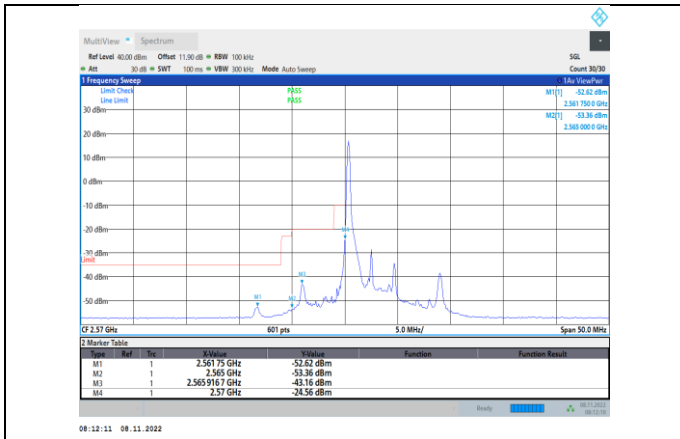

Band26-15MHz-64QAM-26865-1RB#0

Band38-5MHz-QPSK-37775-1RB#0