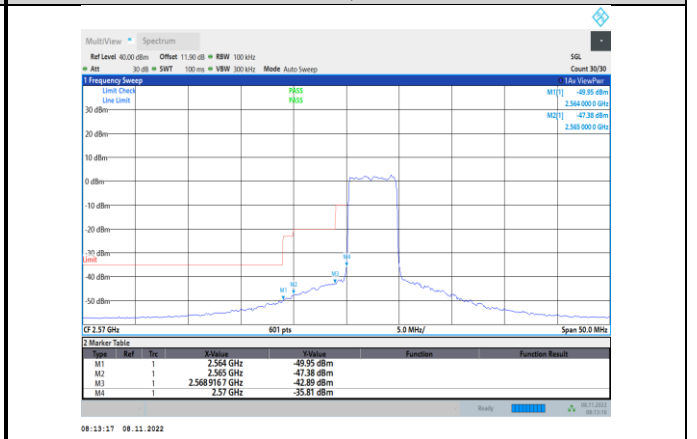

Band26-15MHz-64QAM-26865-1RB#0

Band26-15MHz-64QAM-26965-75RB#0

Band38-5MHz-QPSK-37775-1RB#0

Band38-5MHz-QPSK-38225-25RB#0

Band38-5MHz-QPSK-37775-25RB#0

Band38-5MHz-16QAM-37775-1RB#0

Band38-5MHz-QPSK-38225-1RB#24