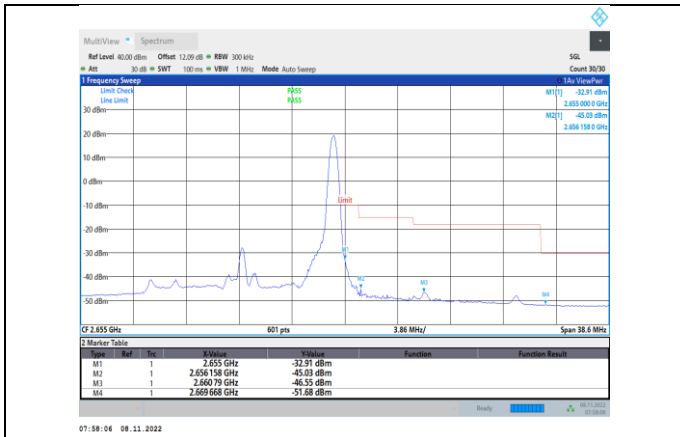

Band41-15MHz-QPSK-41165-1RB#74

Band41-15MHz-16QAM-41165-1RB#74