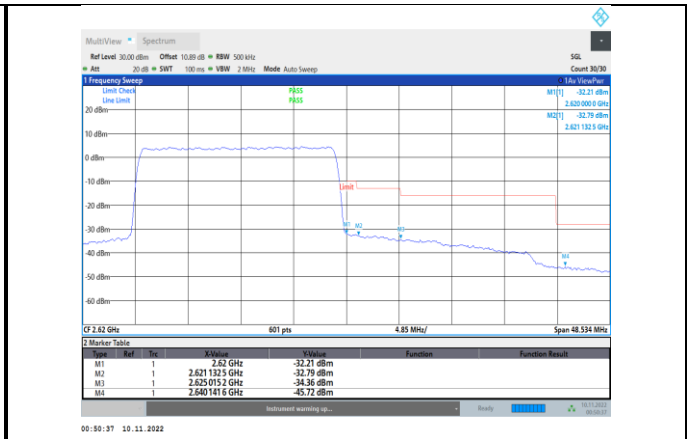

Band38-15MHz-64QAM-37825-1RB#74

Band38-15MHz-16QAM-38175-1RB#74

Band38-15MHz-64QAM-38175-75RB#0

Band38-20MHz-QPSK-37850-1RB#0

Band38-20MHz-QPSK-38150-100RB#0

Band38-20MHz-QPSK-37850-100RB#0

Band38-20MHz-16QAM-37850-1RB#0