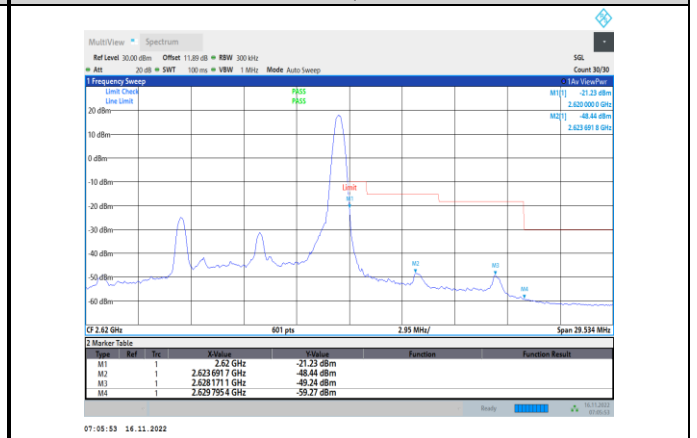

Band38-10MHz-64QAM-37800-50RB#0

Band38-10MHz-64QAM-37800-1RB#49