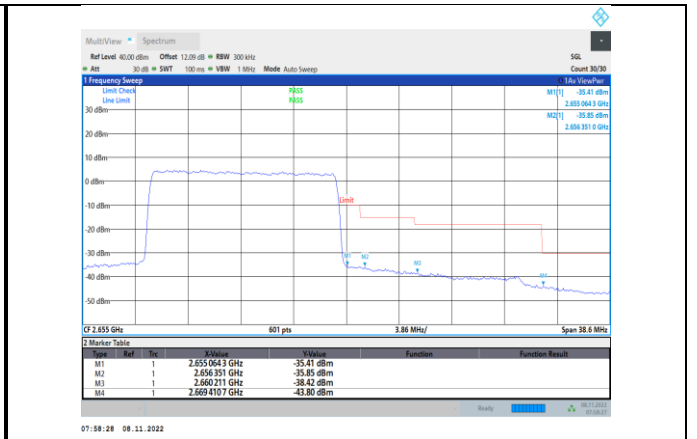

Band41-10MHz-16QAM-41190-50RB#0

Band41-10MHz-64QAM-41190-1RB#49

Band41-10MHz-64QAM-40090-1RB#0

Band41-10MHz-64QAM-41190-50RB#0

Band41-15MHz-QPSK-40115-1RB#0

Band41-15MHz-QPSK-41165-75RB#0

Band41-15MHz-QPSK-40115-75RB#0