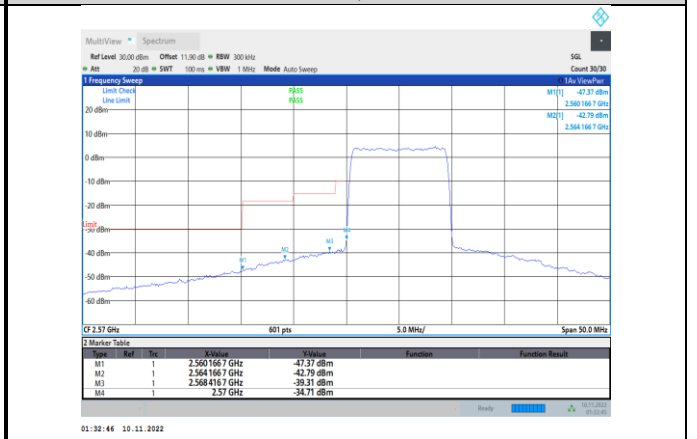

Band38-10MHz-QPSK-37800-1RB#0

Band38-10MHz-QPSK-38200-50RB#0

Band38-10MHz-QPSK-37800-50RB#0

Band38-10MHz-16QAM-37800-1RB#0

Band38-10MHz-QPSK-38200-1RB#49

Band38-10MHz-16QAM-37800-50RB#0

Band38-10MHz-16QAM-38200-1RB#49