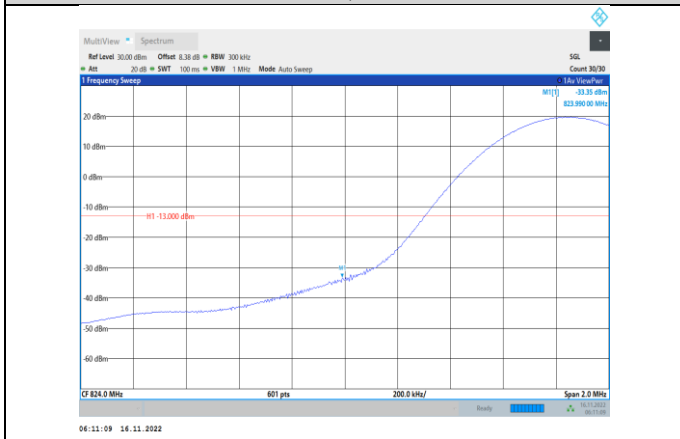

Band26-15MHz-16QAM-26965-1RB#74

Band26-15MHz-16QAM-26865-1RB#0

Band26-15MHz-16QAM-26965-75RB#0

Band26-15MHz-64QAM-26765-1RB#0

Band26-15MHz-64QAM-26865-75RB#0

Band26-15MHz-64QAM-26765-75RB#0

Band26-15MHz-64QAM-26965-1RB#74