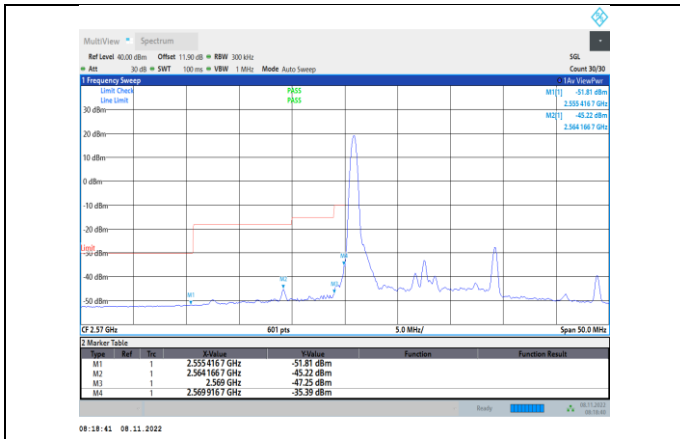

Band38-10MHz-64QAM-37800-50RB#0

Band38-10MHz-16QAM-38200-50RB#0

Band38-10MHz-64QAM-37800-1RB#49

Band38-10MHz-64QAM-37800-1RB#0

Band38-10MHz-64QAM-38200-50RB#0

Band38-15MHz-QPSK-37825-1RB#0

Band38-15MHz-QPSK-38175-75RB#0