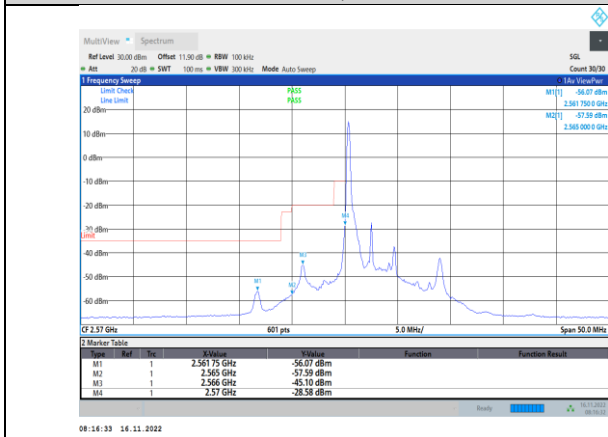

Band38-5MHz-16QAM-37775-25RB#0

Band38-5MHz-16QAM-38225-1RB#24

Band38-5MHz-64QAM-37775-25RB#0

Band38-5MHz-16QAM-38225-25RB#0

Band38-5MHz-64QAM-38225-1RB#24

Band38-5MHz-64QAM-37775-1RB#0

Band38-5MHz-64QAM-38225-25RB#0