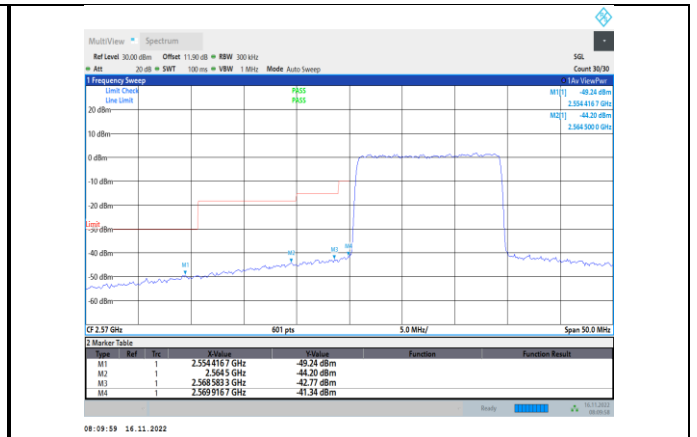

Band38-15MHz-QPSK-37825-75RB#0

Band38-15MHz-16QAM-37825-1RB#0

Band38-15MHz-QPSK-38175-1RB#74

Band38-15MHz-16QAM-37825-75RB#0

Band38-15MHz-16QAM-38175-1RB#74

Band38-15MHz-64QAM-37825-75RB#0

Band38-15MHz-16QAM-38175-75RB#0