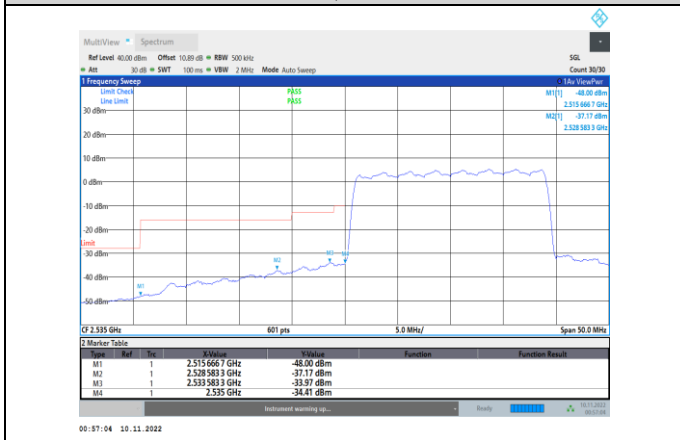

Band41-15MHz-64QAM-40115-1RB#0

Band41-15MHz-64QAM-41165-75RB#0

Band41-20MHz-QPSK-40140-1RB#0

Band41-20MHz-QPSK-41140-100RB#0

Band41-20MHz-QPSK-40140-100RB#0

Band41-20MHz-QPSK-41140-100RB#0

Band41-20MHz-16QAM-40140-1RB#0