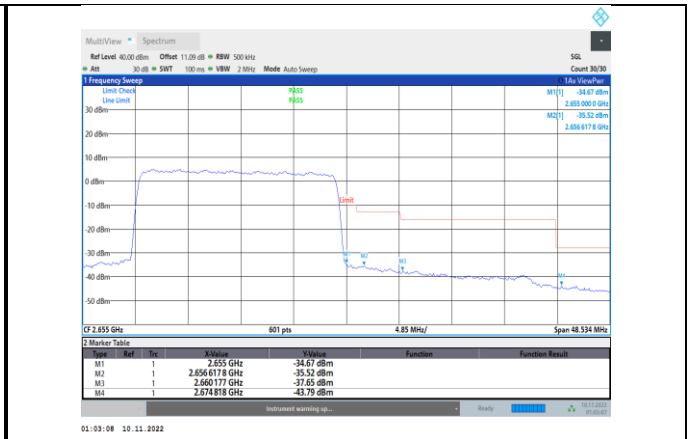

Band41-15MHz-64QAM-41165-75RB#0

Band41-20MHz-QPSK-41140-100RB#0