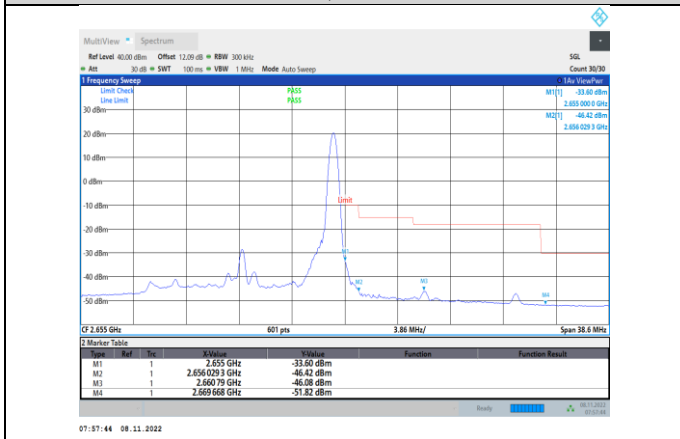

Band41-15MHz-QPSK-40115-75RB#0

Band41-15MHz-QPSK-41165-1RB#74