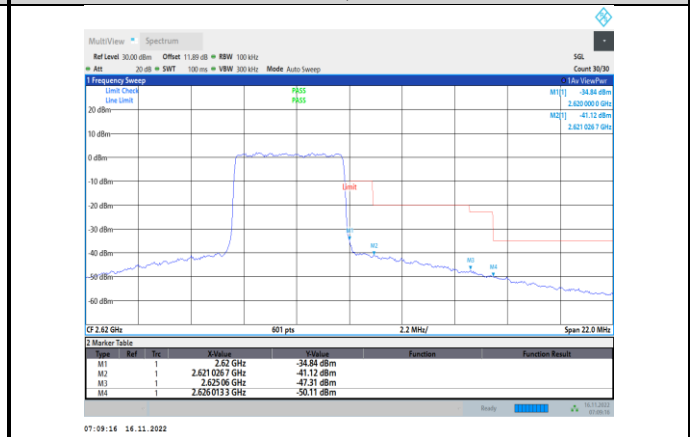

Band38-5MHz-16QAM-37775-25RB#0

Band38-5MHz-16QAM-38225-1RB#24

Band38-5MHz-64QAM-37775-25RB#0

Band38-5MHz-16QAM-38225-25RB#0

Band38-5MHz-64QAM-38225-1RB#24

Band38-5MHz-64QAM-37775-1RB#0

Band38-5MHz-64QAM-38225-25RB#0