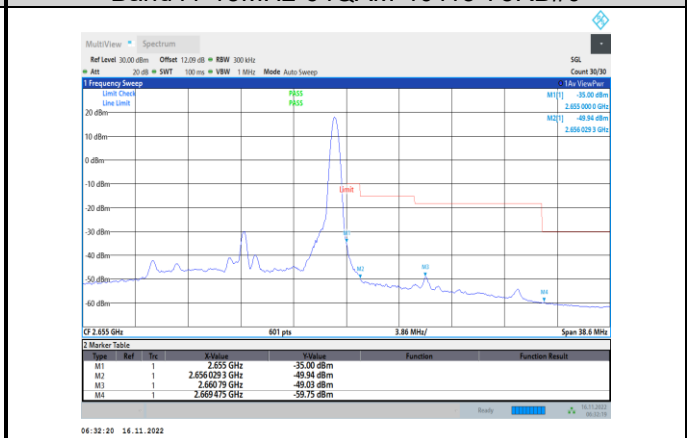

Band41-15MHz-16QAM-40115-1RB#0

Band41-15MHz-QPSK-41165-1RB#74

Band41-15MHz-16QAM-40115-75RB#0

Band41-15MHz-16QAM-41165-1RB#74

Band41-15MHz-64QAM-40115-75RB#0

Band41-15MHz-16QAM-41165-75RB#0

Band41-15MHz-64QAM-41165-1RB#74