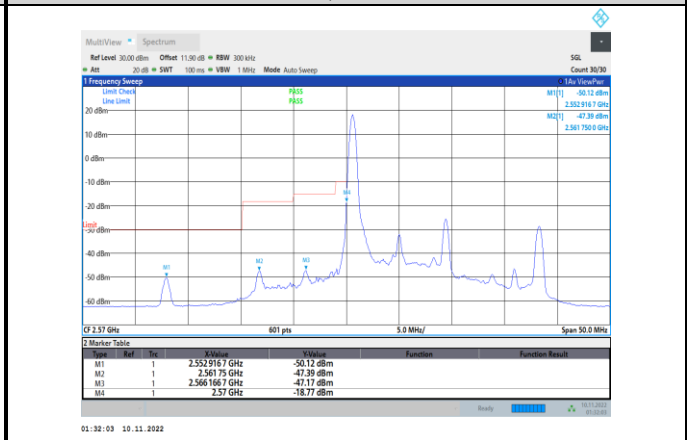

Band38-10MHz-QPSK-38200-50RB#0

Band38-10MHz-16QAM-37800-1RB#0