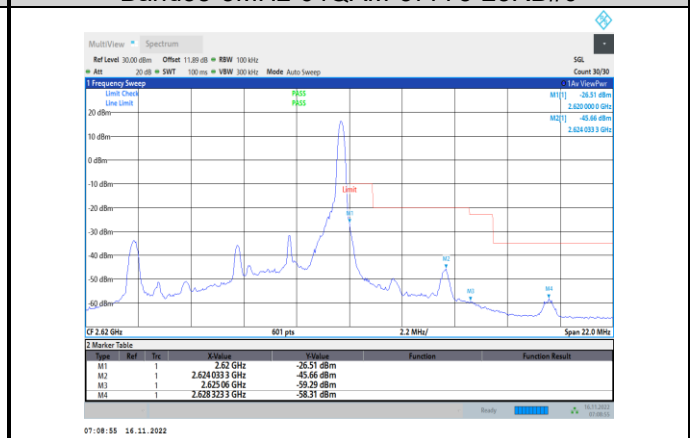

Band38-5MHz-16QAM-37775-25RB#0

Band38-5MHz-16QAM-38225-1RB#24

Band38-5MHz-64QAM-37775-25RB#0

Band38-5MHz-16QAM-38225-25RB#0

Band38-5MHz-64QAM-38225-1RB#24

Band38-5MHz-64QAM-37775-1RB#0

Band38-5MHz-64QAM-38225-25RB#0