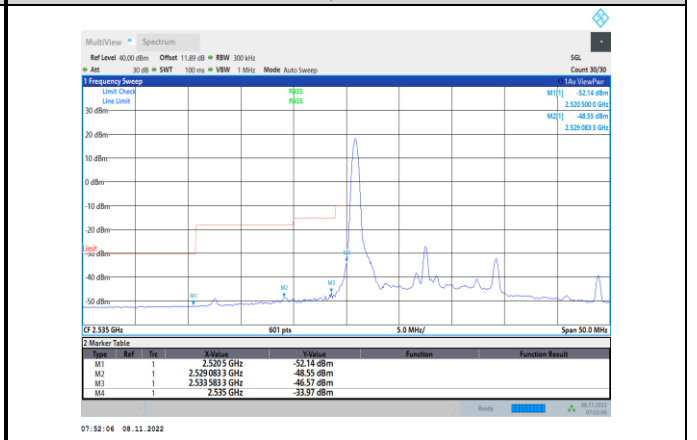

Band41-10MHz-16QAM-41190-50RB#0

Band41-10MHz-64QAM-41190-1RB#49

Band41-10MHz-64QAM-40090-1RB#0

Band41-10MHz-64QAM-41190-50RB#0

Band41-15MHz-QPSK-40115-1RB#0

Band41-15MHz-QPSK-41165-75RB#0

Band41-15MHz-QPSK-40115-75RB#0