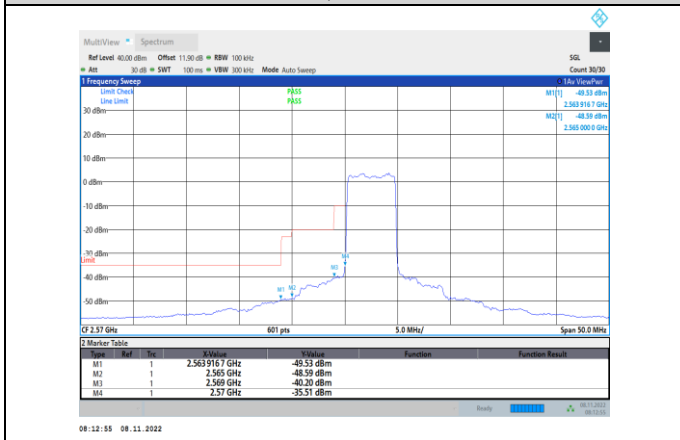

Band26-15MHz-64QAM-26865-1RB#0

Band26-15MHz-64QAM-26965-75RB#0

Band38-5MHz-QPSK-37775-1RB#0

Band38-5MHz-QPSK-38225-25RB#0

Band38-5MHz-QPSK-37775-25RB#0

Band38-5MHz-16QAM-37775-1RB#0

Band38-5MHz-QPSK-38225-1RB#24