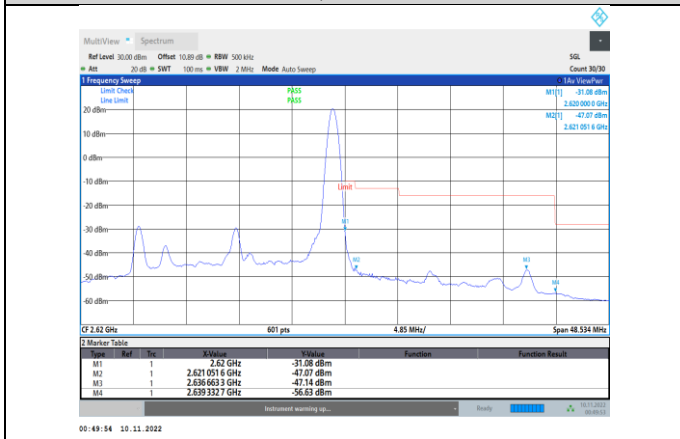

Band38-15MHz-64QAM-37825-1RB#74

Band38-15MHz-16QAM-38175-1RB#74

Band38-15MHz-64QAM-38175-75RB#0

Band38-20MHz-QPSK-37850-1RB#0

Band38-20MHz-QPSK-38150-100RB#0

Band38-20MHz-QPSK-37850-100RB#0

Band38-20MHz-16QAM-37850-1RB#0