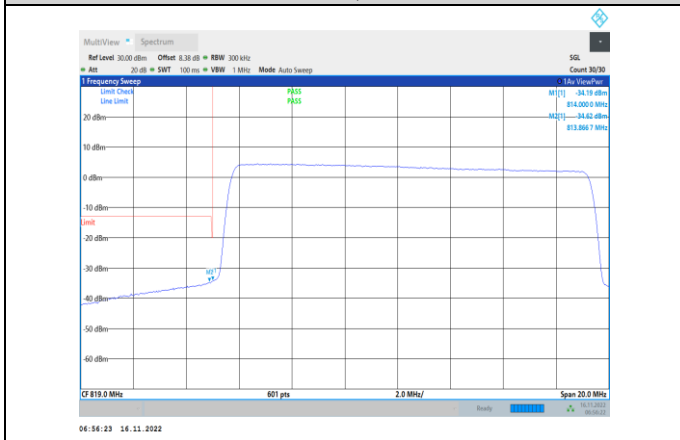

Band26-15MHz-16QAM-26965-1RB#74

Band26-15MHz-16QAM-26865-1RB#0

Band26-15MHz-16QAM-26965-75RB#0

Band26-15MHz-64QAM-26765-1RB#0

Band26-15MHz-64QAM-26865-75RB#0

Band26-15MHz-64QAM-26765-75RB#0

Band26-15MHz-64QAM-26965-1RB#74