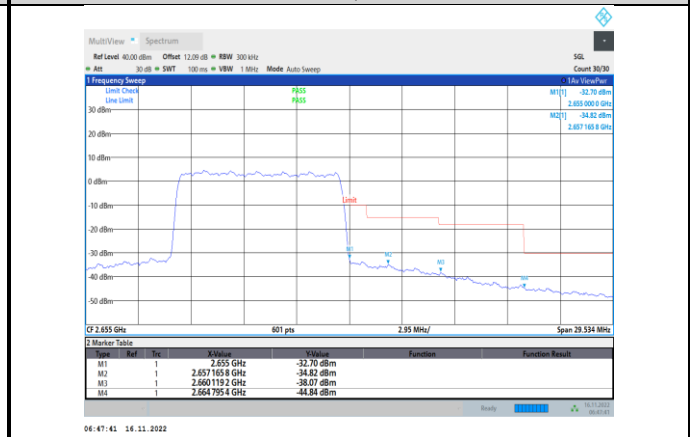

Band41-10MHz-64QAM-41190-1RB#49

Band41-10MHz-64QAM-41190-50RB#0