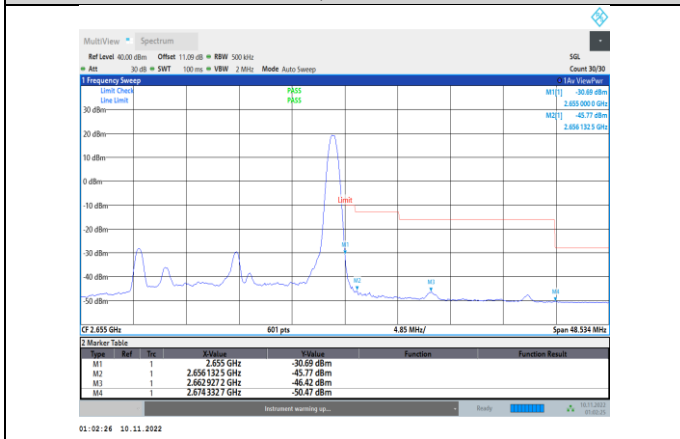

Band41-15MHz-64QAM-40115-1RB#0

Band41-15MHz-64QAM-41165-75RB#0

Band41-20MHz-QPSK-40140-1RB#0

Band41-20MHz-QPSK-41140-100RB#0

Band41-20MHz-QPSK-40140-100RB#0

Band41-20MHz-QPSK-41140-100RB#0

Band41-20MHz-16QAM-40140-1RB#0