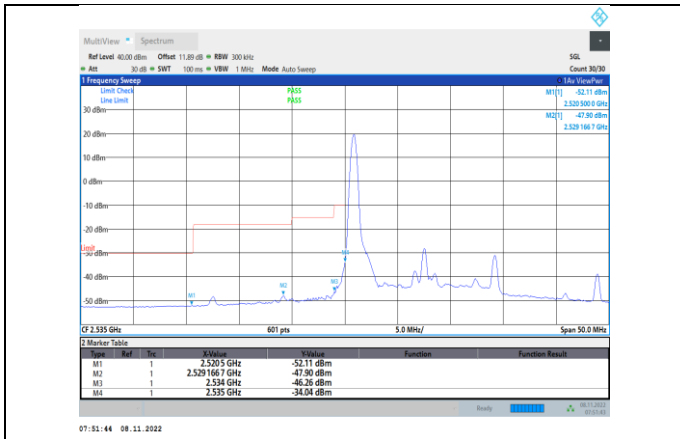

Band41-10MHz-16QAM-41190-50RB#0

Band41-10MHz-64QAM-41190-1RB#49

Band41-10MHz-64QAM-40090-1RB#0

Band41-10MHz-64QAM-41190-50RB#0

Band41-15MHz-QPSK-40115-1RB#0

Band41-15MHz-QPSK-41165-75RB#0

Band41-15MHz-QPSK-40115-75RB#0