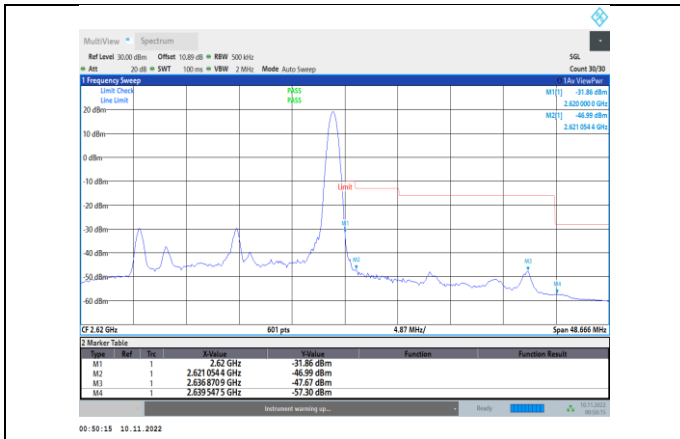

Band38-20MHz-QPSK-38150-1RB#99

Band38-20MHz-16QAM-38150-1RB#99