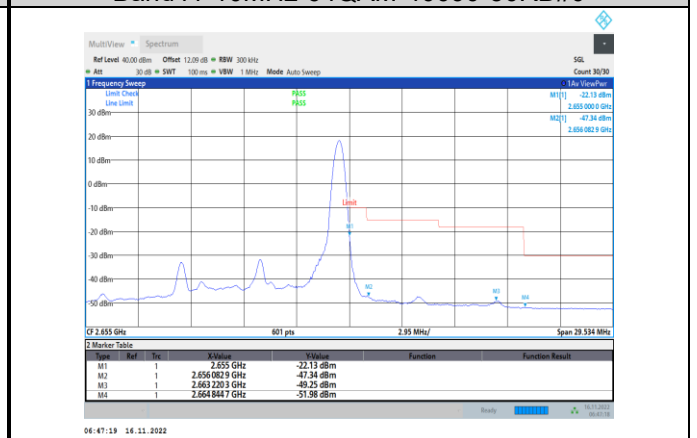

Band41-10MHz-64QAM-40090-50RB#0

Band41-10MHz-64QAM-41190-1RB#49