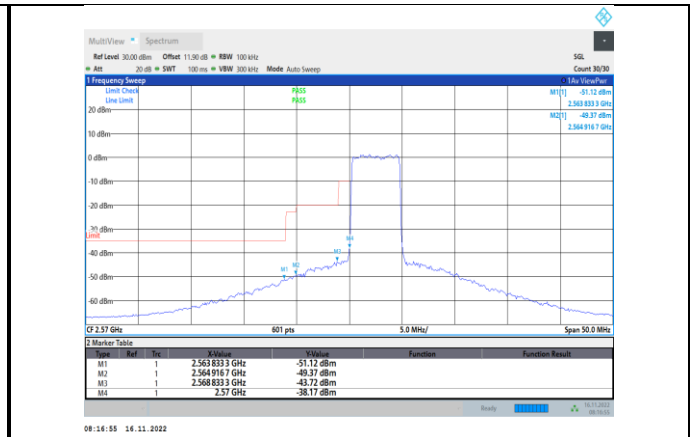

Band38-5MHz-16QAM-37775-25RB#0

Band38-5MHz-64QAM-37775-25RB#0