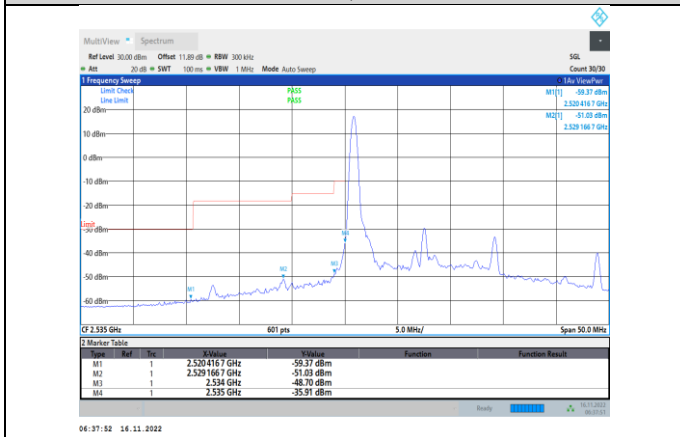

Band41-15MHz-16QAM-40115-1RB#0

Band41-15MHz-QPSK-41165-1RB#74

Band41-15MHz-16QAM-40115-75RB#0

Band41-15MHz-16QAM-41165-1RB#74

Band41-15MHz-64QAM-40115-75RB#0

Band41-15MHz-16QAM-41165-75RB#0

Band41-15MHz-64QAM-41165-1RB#74