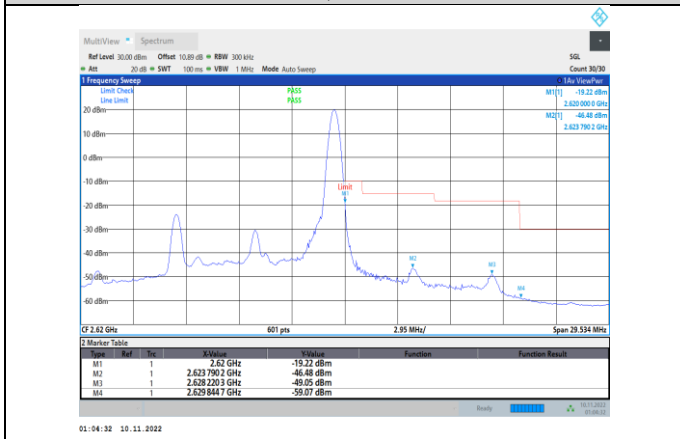

Band38-10MHz-QPSK-37800-1RB#0

Band38-10MHz-QPSK-38200-50RB#0

Band38-10MHz-QPSK-37800-50RB#0

Band38-10MHz-16QAM-37800-1RB#0

Band38-10MHz-QPSK-38200-1RB#49

Band38-10MHz-16QAM-37800-50RB#0

Band38-10MHz-16QAM-38200-1RB#49