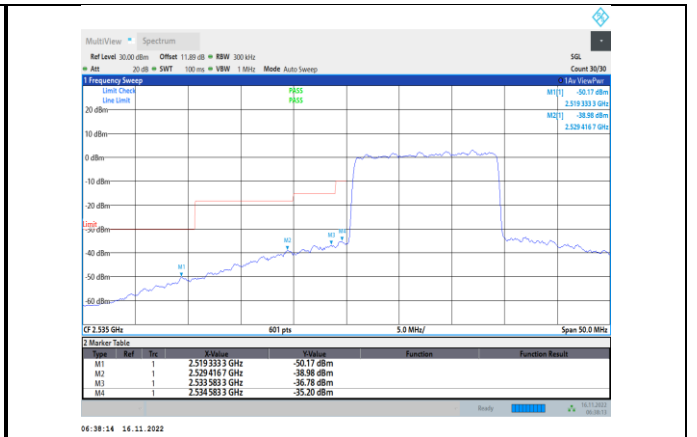

Band41-15MHz-16QAM-40115-1RB#0

Band41-15MHz-QPSK-41165-1RB#74

Band41-15MHz-16QAM-40115-75RB#0

Band41-15MHz-16QAM-41165-1RB#74

Band41-15MHz-64QAM-40115-75RB#0

Band41-15MHz-16QAM-41165-75RB#0

Band41-15MHz-64QAM-41165-1RB#74