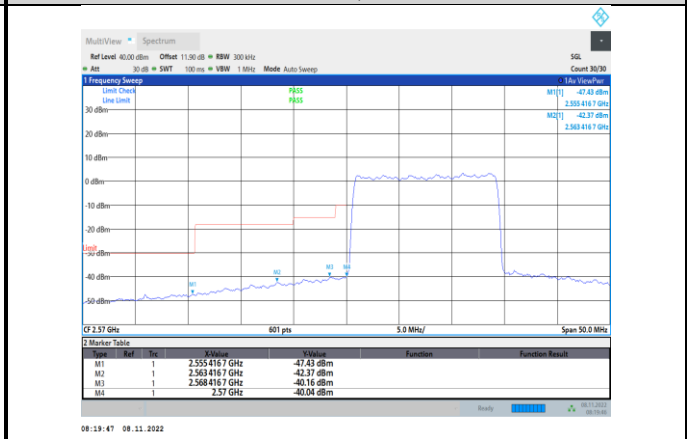

Band38-15MHz-16QAM-37825-1RB#0

Band38-15MHz-16QAM-37825-75RB#0