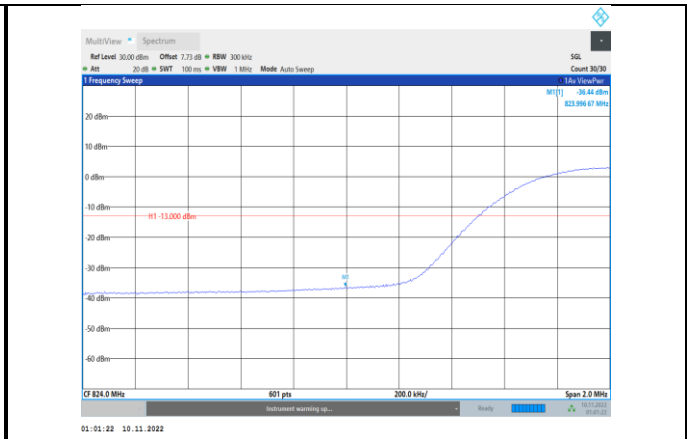

Band26-15MHz-QPSK-26765-75RB#0

Band26-15MHz-QPSK-26965-1RB#74

Band26-15MHz-QPSK-26865-1RB#0

Band26-15MHz-QPSK-26965-75RB#0

Band26-15MHz-16QAM-26765-1RB#0

Band26-15MHz-16QAM-26865-75RB#0

Band26-15MHz-16QAM-26765-75RB#0