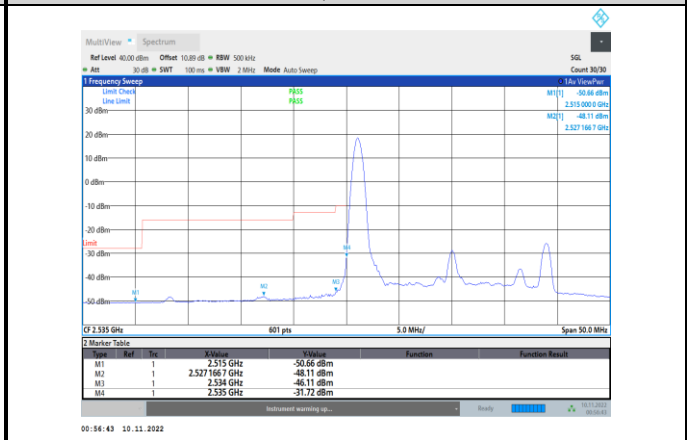

Band41-15MHz-64QAM-40115-1RB#0

Band41-15MHz-64QAM-41165-75RB#0

Band41-20MHz-QPSK-40140-1RB#0

Band41-20MHz-QPSK-41140-100RB#0

Band41-20MHz-QPSK-40140-100RB#0

Band41-20MHz-QPSK-41140-100RB#0

Band41-20MHz-16QAM-40140-1RB#0