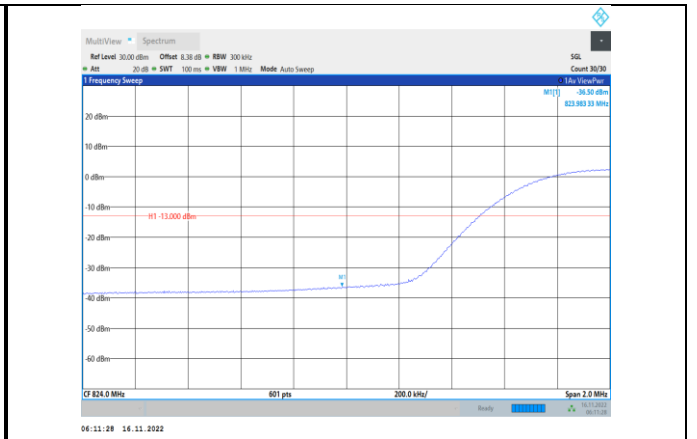

Band26-15MHz-16QAM-26965-1RB#74

Band26-15MHz-16QAM-26865-1RB#0

Band26-15MHz-16QAM-26965-75RB#0

Band26-15MHz-64QAM-26765-1RB#0

Band26-15MHz-64QAM-26865-75RB#0

Band26-15MHz-64QAM-26765-75RB#0

Band26-15MHz-64QAM-26965-1RB#74