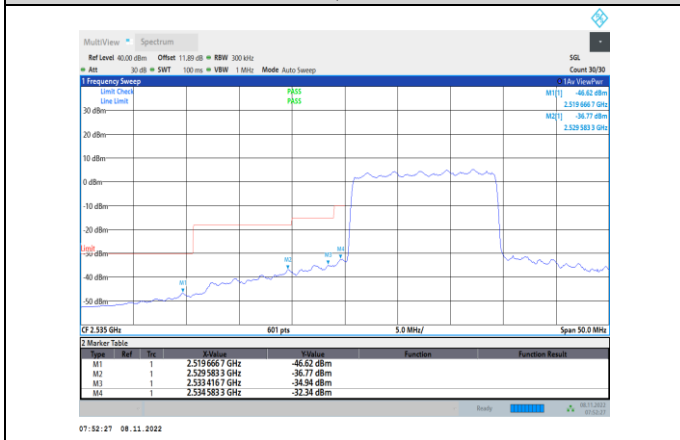

Band41-10MHz-16QAM-41190-50RB#0

Band41-10MHz-64QAM-41190-1RB#49

Band41-10MHz-64QAM-40090-1RB#0

Band41-10MHz-64QAM-41190-50RB#0

Band41-15MHz-QPSK-40115-1RB#0

Band41-15MHz-QPSK-41165-75RB#0

Band41-15MHz-QPSK-40115-75RB#0