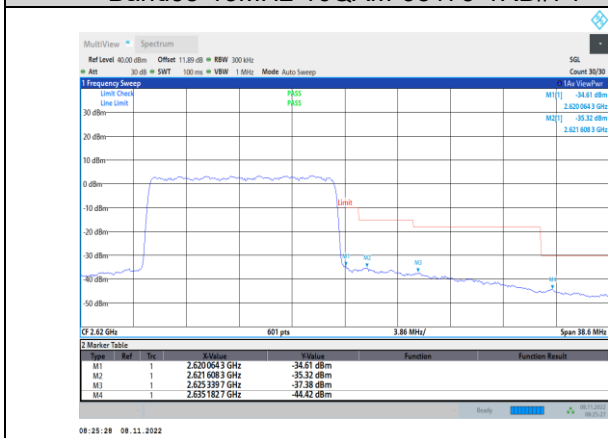

Band38-15MHz-QPSK-37825-75RB#0

Band38-15MHz-16QAM-37825-1RB#0

Band38-15MHz-QPSK-38175-1RB#74

Band38-15MHz-16QAM-37825-75RB#0

Band38-15MHz-16QAM-38175-1RB#74

Band38-15MHz-64QAM-37825-75RB#0

Band38-15MHz-16QAM-38175-75RB#0