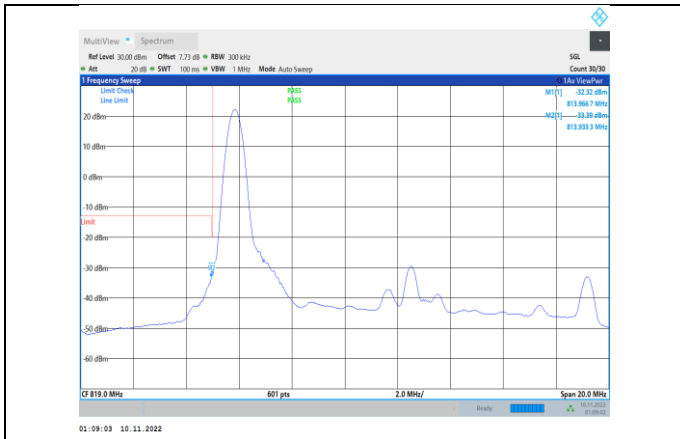

Band26-15MHz-QPSK-26765-75RB#0

Band26-15MHz-QPSK-26965-1RB#74

Band26-15MHz-QPSK-26865-1RB#0

Band26-15MHz-QPSK-26965-75RB#0

Band26-15MHz-16QAM-26765-1RB#0

Band26-15MHz-16QAM-26865-75RB#0

Band26-15MHz-16QAM-26765-75RB#0