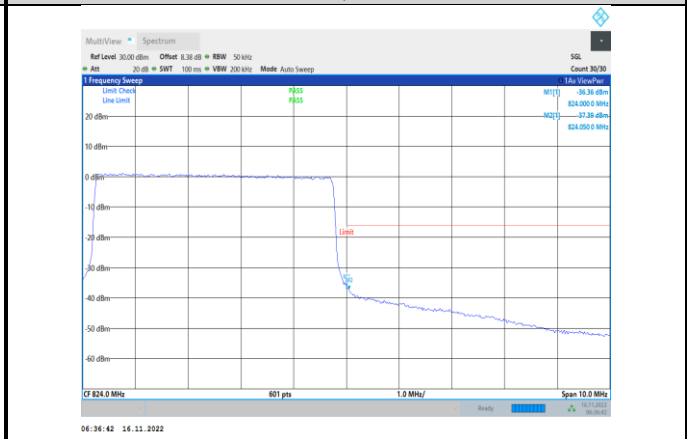

Band26-5MHz-64QAM-26715-25RB#0

Band26-5MHz-16QAM-26765-25RB#0

Band26-5MHz-64QAM-26765-1RB#24

Band26-5MHz-64QAM-26715-1RB#0

Band26-5MHz-64QAM-26765-25RB#0

Band26-15MHz-QPSK-26765-1RB#0

Band26-15MHz-QPSK-26865-75RB#0