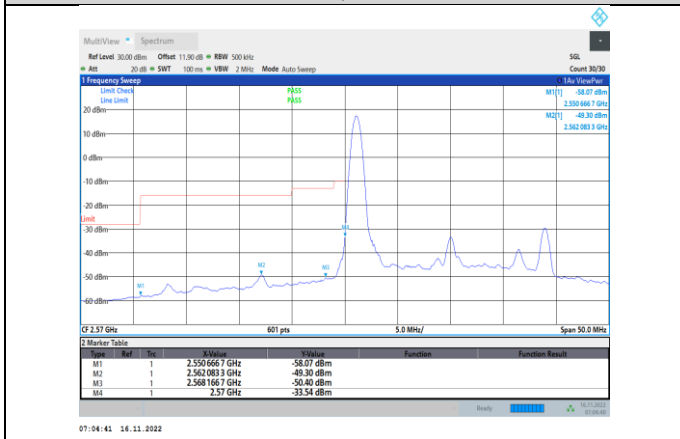

Band38-20MHz-QPSK-38150-1RB#99

Band38-20MHz-16QAM-37850-100RB#0

Band38-20MHz-16QAM-38150-1RB#99

Band38-20MHz-64QAM-37850-100RB#0

Band38-20MHz-16QAM-38150-100RB#0

Band38-20MHz-64QAM-37850-100RB#0

Band38-20MHz-16QAM-38150-1RB#99