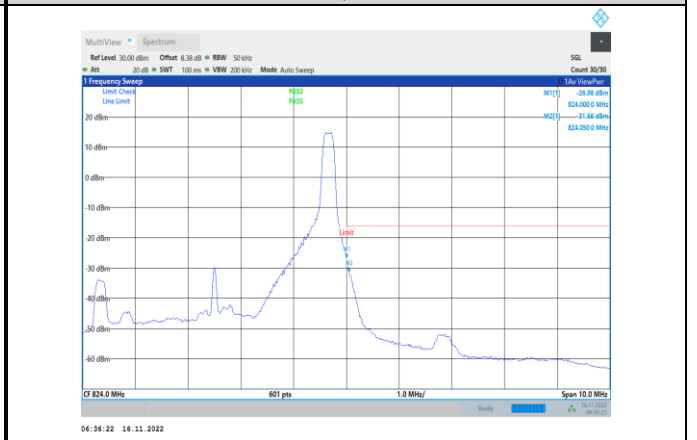

Band26-5MHz-64QAM-26715-25RB#0

Band26-5MHz-64QAM-26765-1RB#24