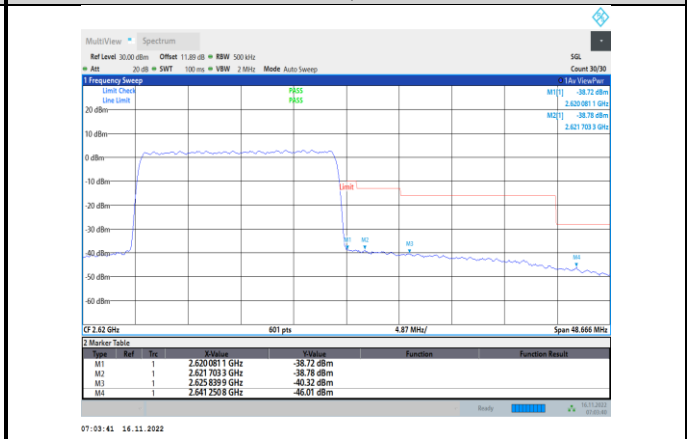

Band38-20MHz-QPSK-38150-1RB#99

Band38-20MHz-16QAM-37850-100RB#0

Band38-20MHz-16QAM-38150-1RB#99

Band38-20MHz-64QAM-37850-100RB#0

Band38-20MHz-16QAM-38150-100RB#0

Band38-20MHz-64QAM-37850-100RB#0

Band38-20MHz-16QAM-38150-1RB#99