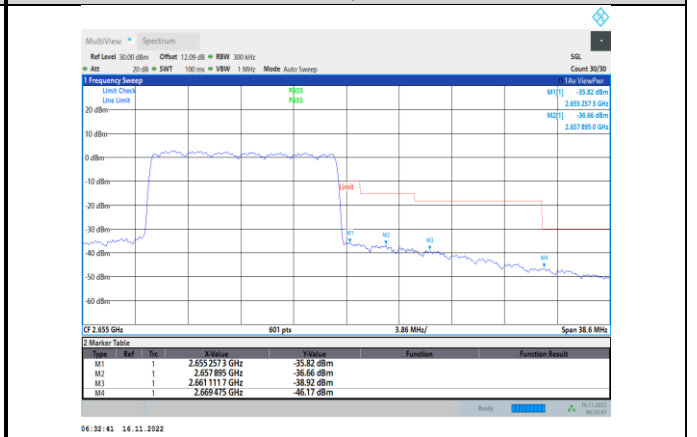

Band41-15MHz-64QAM-41165-1RB#74

Band41-15MHz-64QAM-41165-75RB#0