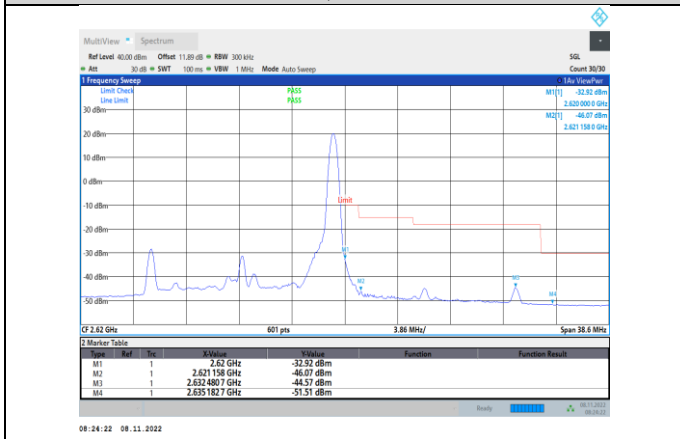

Band38-15MHz-QPSK-37825-75RB#0

Band38-15MHz-QPSK-38175-1RB#74