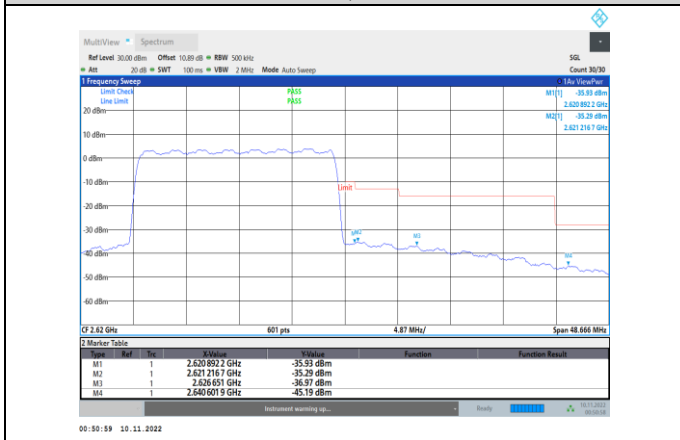

Band38-20MHz-QPSK-38150-1RB#99

Band38-20MHz-16QAM-37850-100RB#0

Band38-20MHz-16QAM-38150-1RB#99

Band38-20MHz-64QAM-37850-100RB#0

Band38-20MHz-16QAM-38150-100RB#0

Band38-20MHz-64QAM-37850-100RB#0

Band38-20MHz-16QAM-38150-1RB#99