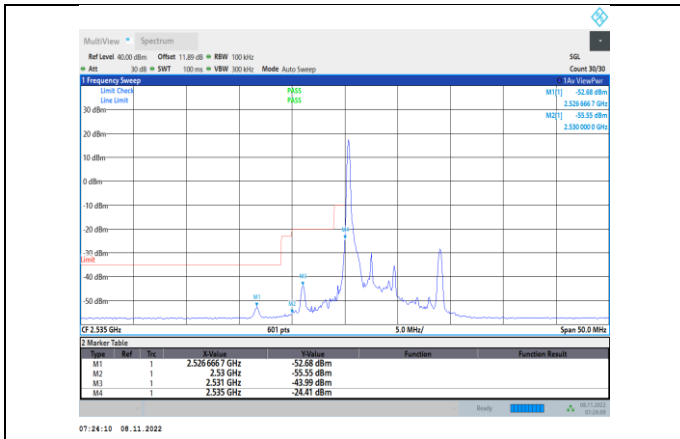

Band38-20MHz-16QAM-38150-1RB#99

Band41-5MHz-QPSK-40065-1RB#0