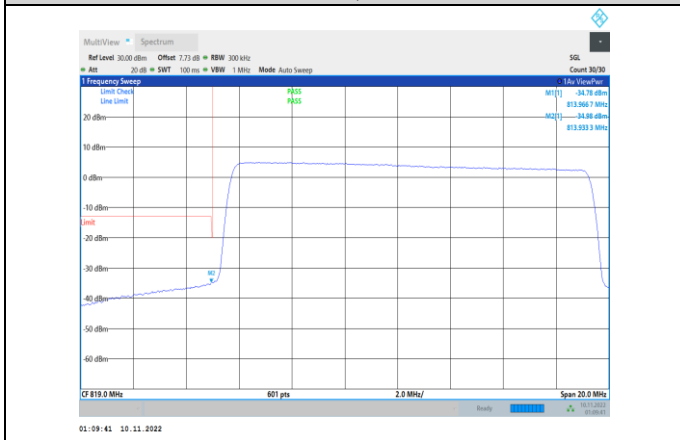

Band26-15MHz-QPSK-26765-75RB#0

Band26-15MHz-QPSK-26965-1RB#74

Band26-15MHz-QPSK-26865-1RB#0

Band26-15MHz-QPSK-26965-75RB#0

Band26-15MHz-16QAM-26765-1RB#0

Band26-15MHz-16QAM-26865-75RB#0

Band26-15MHz-16QAM-26765-75RB#0