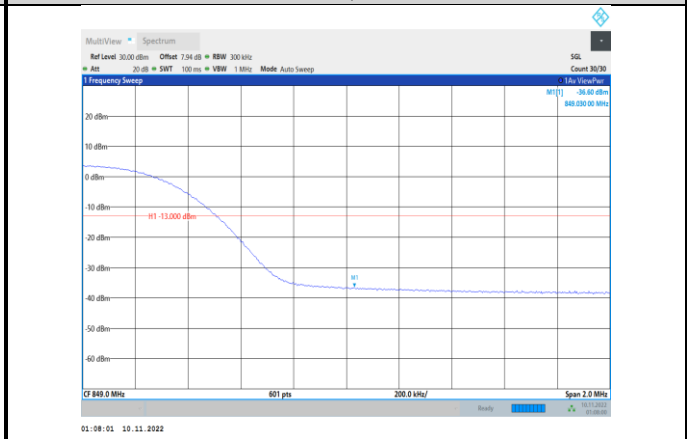

Band26-15MHz-16QAM-26965-1RB#74

Band26-15MHz-16QAM-26965-75RB#0