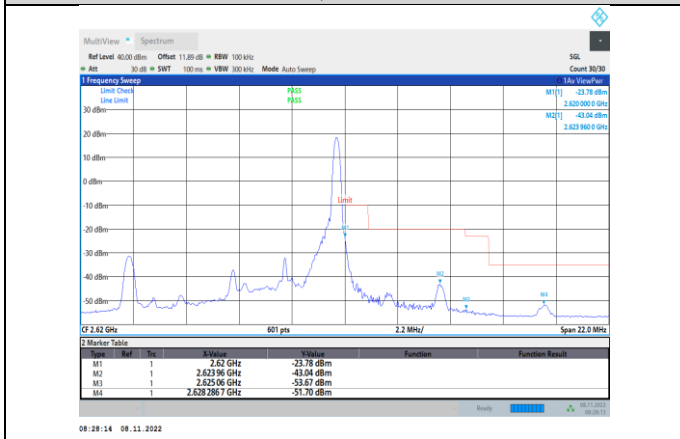

Band26-15MHz-64QAM-26865-1RB#0

Band26-15MHz-64QAM-26965-75RB#0

Band38-5MHz-QPSK-37775-1RB#0

Band38-5MHz-QPSK-38225-25RB#0

Band38-5MHz-QPSK-37775-25RB#0

Band38-5MHz-16QAM-37775-1RB#0

Band38-5MHz-QPSK-38225-1RB#24