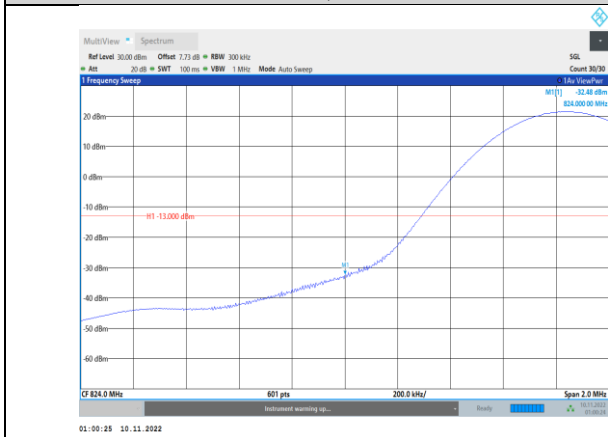

Band26-15MHz-QPSK-26765-75RB#0

Band26-15MHz-QPSK-26865-1RB#0