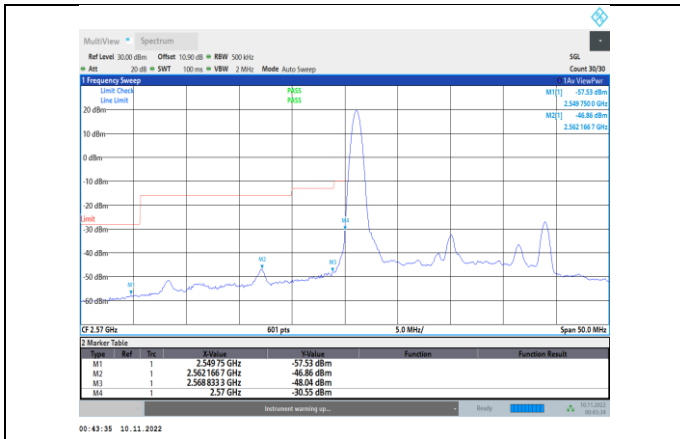

Band38-15MHz-16QAM-38175-1RB#74

Band38-20MHz-QPSK-37850-1RB#0