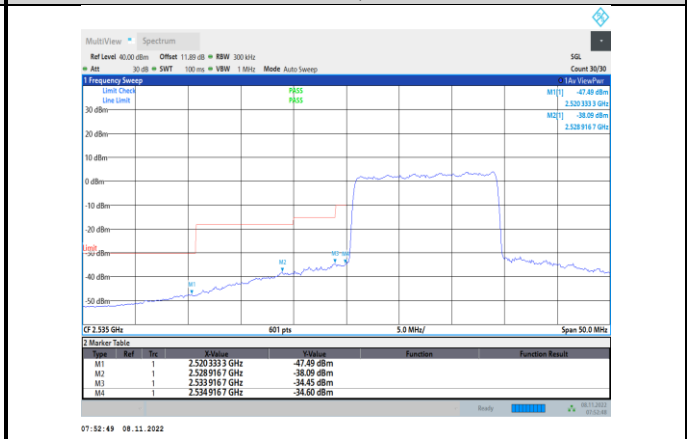

Band41-15MHz-16QAM-40115-1RB#0

Band41-15MHz-16QAM-40115-75RB#0