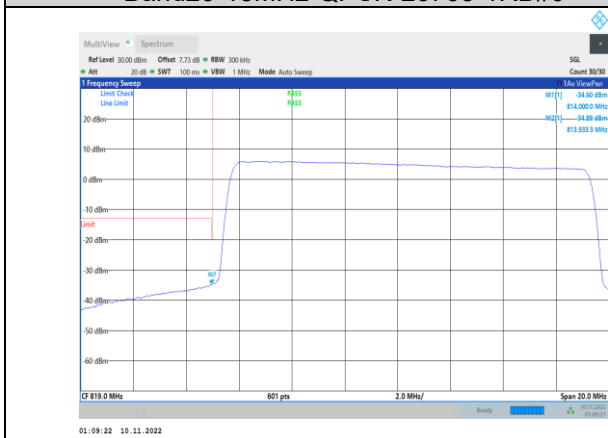

Band26-5MHz-64QAM-26715-25RB#0

Band26-5MHz-16QAM-26765-25RB#0

Band26-5MHz-64QAM-26765-1RB#24

Band26-5MHz-64QAM-26715-1RB#0

Band26-5MHz-64QAM-26765-25RB#0

Band26-15MHz-QPSK-26765-1RB#0

Band26-15MHz-QPSK-26865-75RB#0