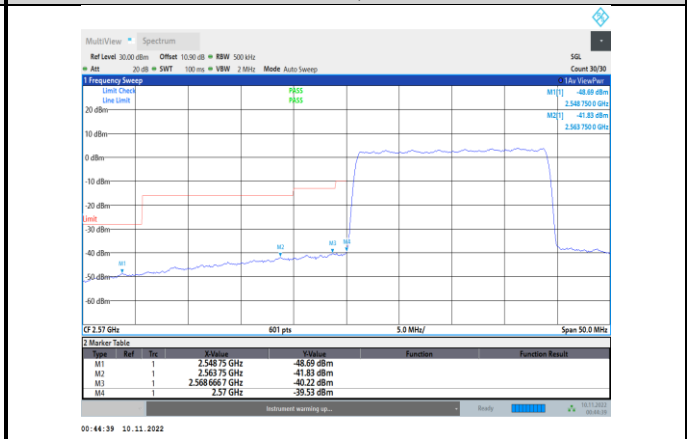

Band38-20MHz-16QAM-37850-1RB#0

Band38-20MHz-16QAM-37850-100RB#0