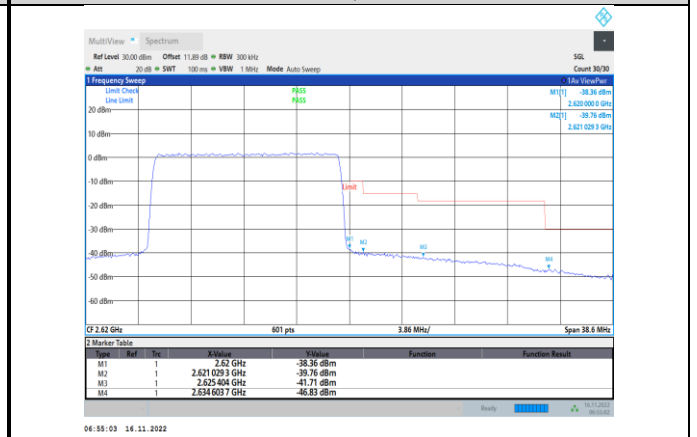

Band38-15MHz-64QAM-37825-1RB#74

Band38-15MHz-64QAM-38175-75RB#0