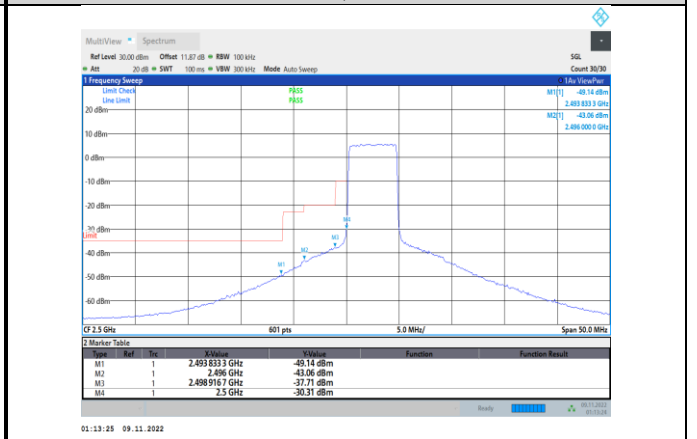

Band7-5MHz-16QAM-20775-1RB#0

Band7-5MHz-16QAM-20775-25RB#0