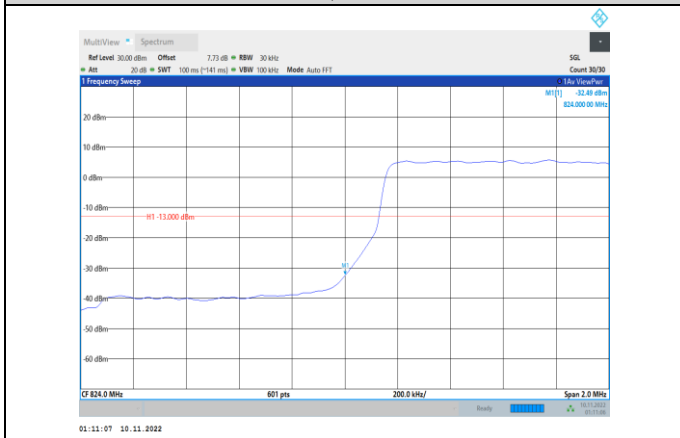

Band5-1.4MHz-QPSK-20407-1RB#0

Band5-1.4MHz-QPSK-20407-6RB#0