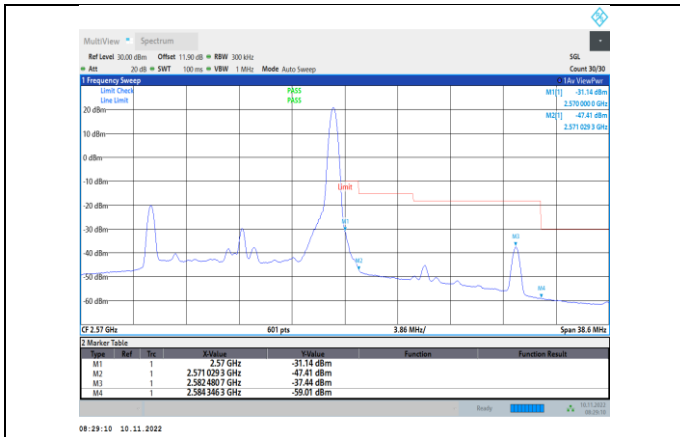

Band7-15MHz-QPSK-20825-1RB#0

Band7-15MHz-QPSK-21375-75RB#0

Band7-15MHz-QPSK-20825-75RB#0

Band7-15MHz-16QAM-20825-1RB#0

Band7-15MHz-QPSK-21375-1RB#74

Band7-15MHz-16QAM-20825-75RB#0

Band7-15MHz-16QAM-21375-1RB#74