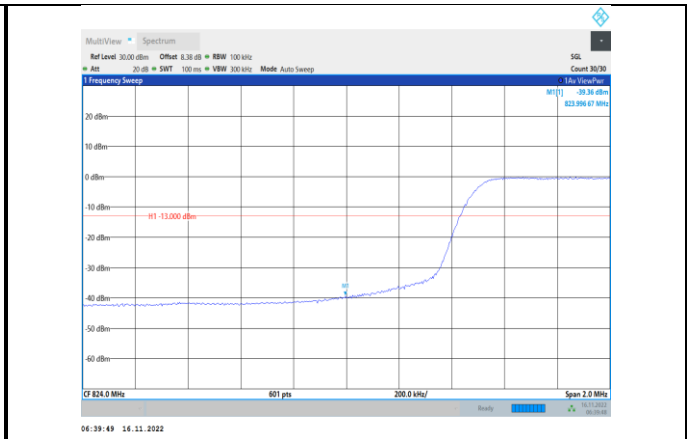

Band5-10MHz-QPSK-20600-50RB#0

Band5-10MHz-QPSK-20450-50RB#0

Band5-10MHz-16QAM-20450-1RB#0

Band5-10MHz-QPSK-20600-1RB#49

Band5-10MHz-16QAM-20450-50RB#0

Band5-10MHz-16QAM-20600-1RB#49

Band5-10MHz-64QAM-20450-50RB#0