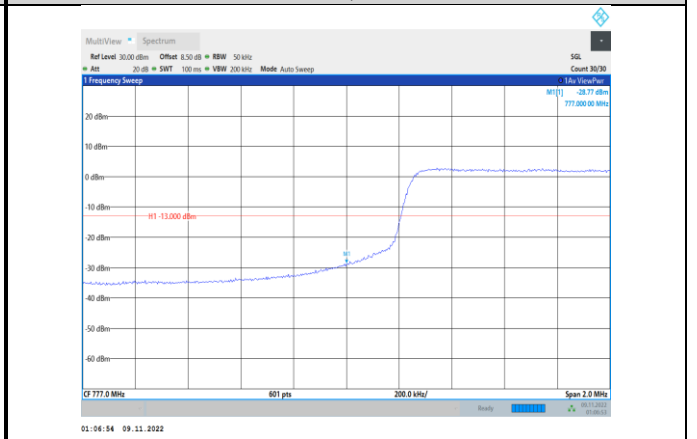

Band13-5MHz-16QAM-23205-1RB#0

Band13-5MHz-16QAM-23205-25RB#0