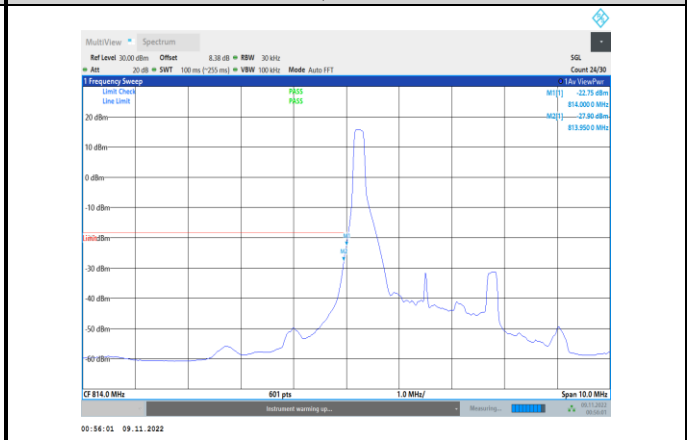

Band26-3MHz-QPSK-26775-15RB#0

Band26-3MHz-16QAM-26705-1RB#0