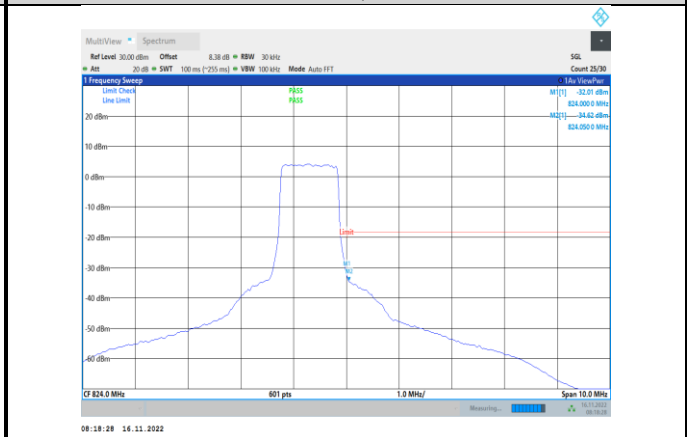

Band26-1.4MHz-16QAM-26783-1RB#5

Band26-1.4MHz-64QAM-26697-6RB#0

Band26-1.4MHz-16QAM-26783-6RB#0

Band26-1.4MHz-64QAM-26783-1RB#5

Band26-1.4MHz-64QAM-26697-1RB#0

Band26-1.4MHz-64QAM-26783-6RB#0

Band26-3MHz-QPSK-26705-1RB#0