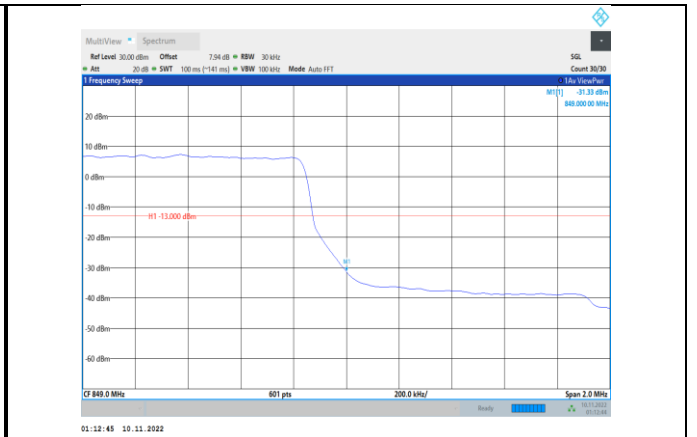

Band4-20MHz-16QAM-20300-1RB#99

Band4-20MHz-64QAM-20050-100RB#0

Band4-20MHz-16QAM-20300-100RB#0

Band4-20MHz-64QAM-20300-1RB#99

Band4-20MHz-64QAM-20050-1RB#0

Band4-20MHz-64QAM-20300-100RB#0

Band5-1.4MHz-QPSK-20407-1RB#0