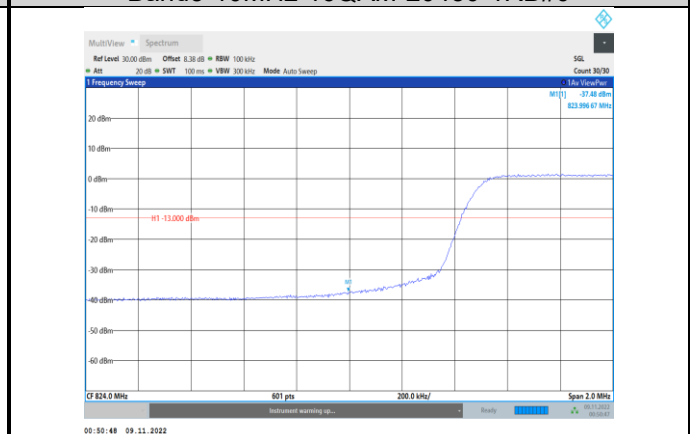

Band5-10MHz-QPSK-20600-50RB#0

Band5-10MHz-QPSK-20450-50RB#0

Band5-10MHz-16QAM-20450-1RB#0

Band5-10MHz-QPSK-20600-1RB#49

Band5-10MHz-16QAM-20450-50RB#0

Band5-10MHz-16QAM-20600-1RB#49

Band5-10MHz-64QAM-20450-50RB#0