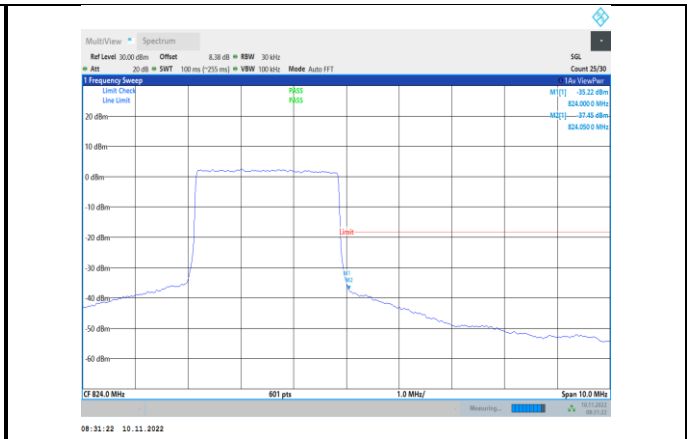

Band26-1.4MHz-16QAM-26783-1RB#5

Band26-1.4MHz-64QAM-26697-6RB#0

Band26-1.4MHz-16QAM-26783-6RB#0

Band26-1.4MHz-64QAM-26783-1RB#5

Band26-1.4MHz-64QAM-26697-1RB#0

Band26-1.4MHz-64QAM-26783-6RB#0

Band26-3MHz-QPSK-26705-1RB#0