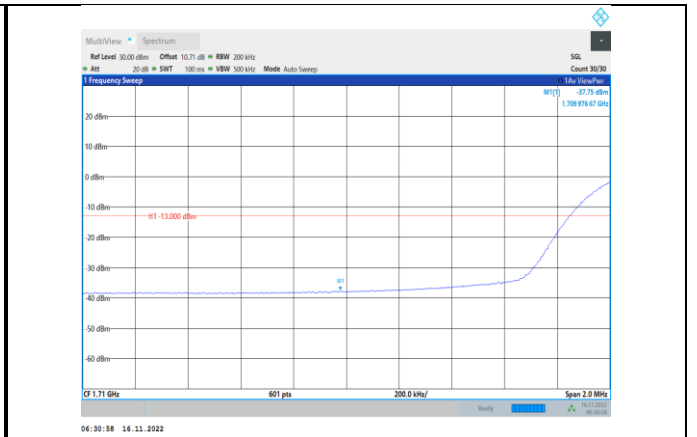

Band4-20MHz-16QAM-20300-1RB#99

Band4-20MHz-64QAM-20050-100RB#0

Band4-20MHz-16QAM-20300-100RB#0

Band4-20MHz-64QAM-20300-1RB#99

Band4-20MHz-64QAM-20050-1RB#0

Band4-20MHz-64QAM-20300-100RB#0

Band5-1.4MHz-QPSK-20407-1RB#0