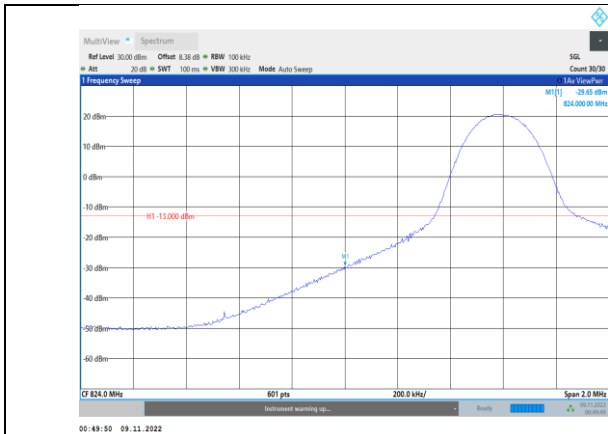

Band5-5MHz-16QAM-20625-1RB#24

Band5-5MHz-64QAM-20425-25RB#0

Band5-5MHz-16QAM-20625-25RB#0

Band5-5MHz-64QAM-20625-1RB#24

Band5-5MHz-64QAM-20425-1RB#0

Band5-5MHz-64QAM-20625-25RB#0

Band5-10MHz-QPSK-20450-1RB#0