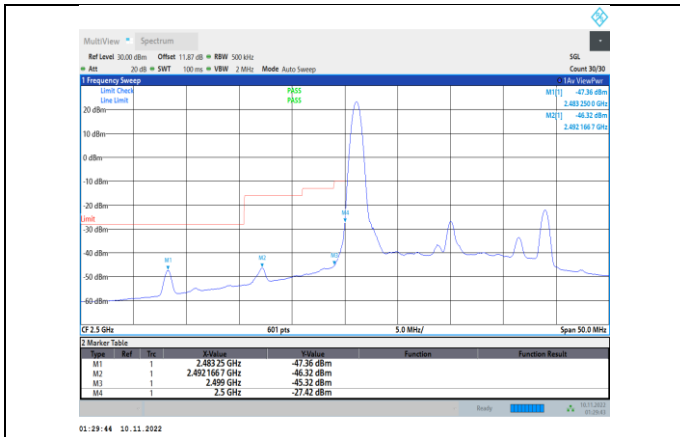

Band7-15MHz-64QAM-20825-75RB#0

Band7-15MHz-16QAM-21375-75RB#0

Band7-15MHz-64QAM-21375-1RB#74

Band7-15MHz-64QAM-20825-1RB#0

Band7-15MHz-64QAM-21375-75RB#0

Band7-20MHz-QPSK-20850-1RB#0

Band7-20MHz-QPSK-21350-100RB#0