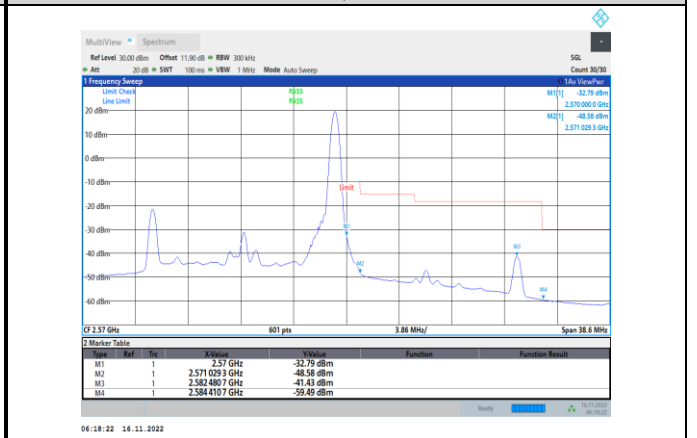

Band7-15MHz-64QAM-20825-75RB#0

Band7-15MHz-64QAM-21375-1RB#74