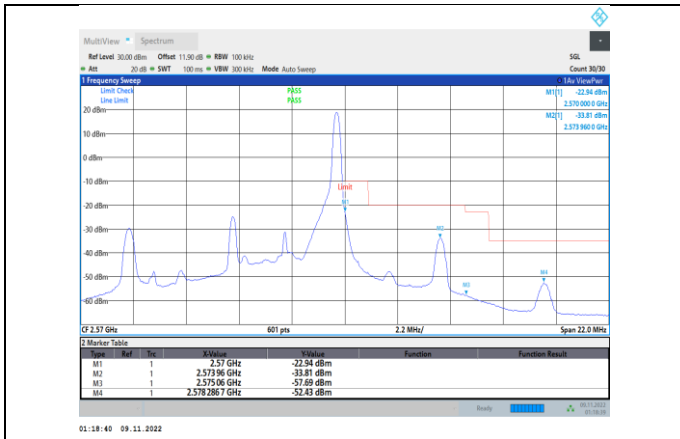

Band7-5MHz-QPSK-21425-1RB#24

Band7-5MHz-16QAM-21425-1RB#24