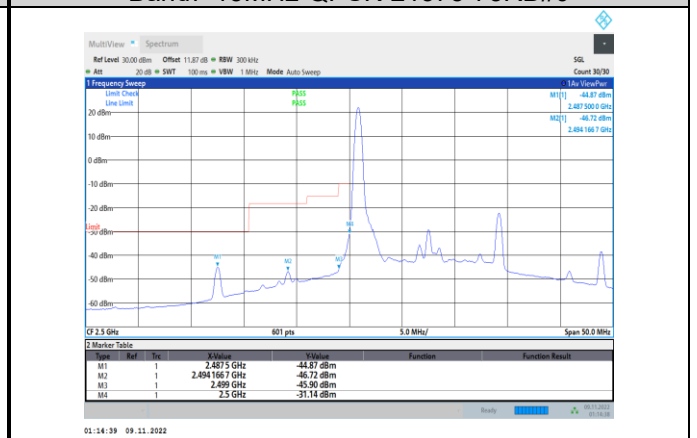

Band7-15MHz-QPSK-21375-75RB#0

Band7-15MHz-16QAM-20825-1RB#0