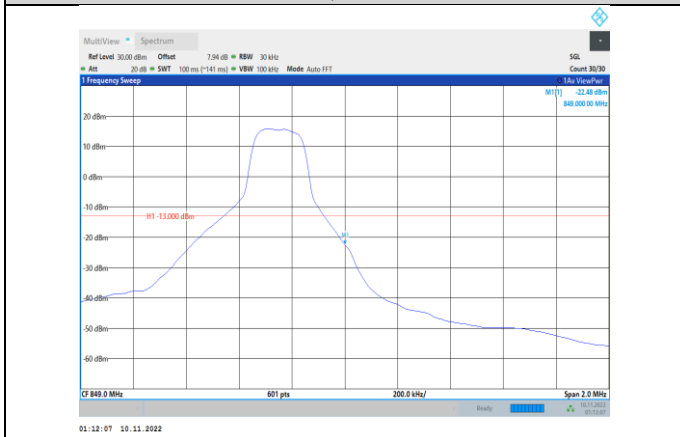

Band5-1.4MHz-QPSK-20407-6RB#0

Band5-1.4MHz-QPSK-20643-1RB#5