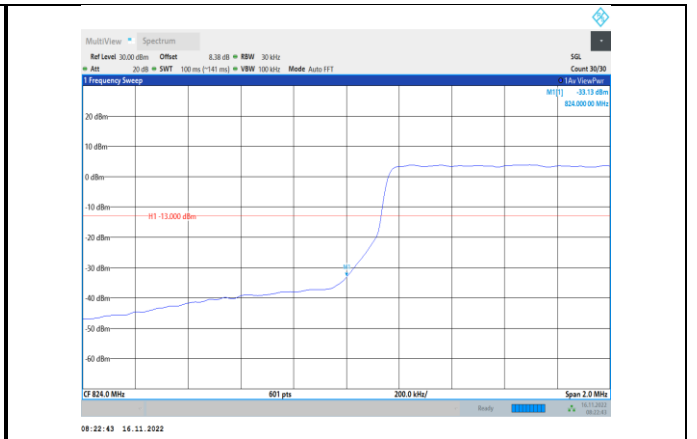

Band5-1.4MHz-QPSK-20643-6RB#0

Band5-1.4MHz-QPSK-20407-6RB#0

Band5-1.4MHz-16QAM-20407-1RB#0

Band5-1.4MHz-QPSK-20643-1RB#5

Band5-1.4MHz-16QAM-20407-6RB#0

Band5-1.4MHz-16QAM-20643-1RB#5

Band5-1.4MHz-64QAM-20407-6RB#0