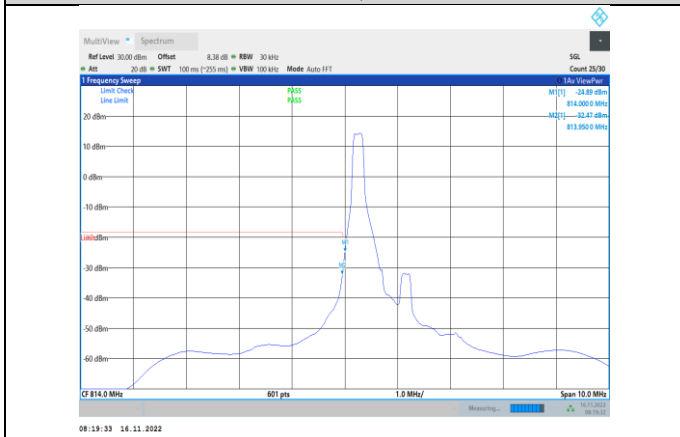

Band26-1.4MHz-16QAM-26783-1RB#5

Band26-1.4MHz-64QAM-26697-6RB#0

Band26-1.4MHz-16QAM-26783-6RB#0

Band26-1.4MHz-64QAM-26783-1RB#5

Band26-1.4MHz-64QAM-26697-1RB#0

Band26-1.4MHz-64QAM-26783-6RB#0

Band26-3MHz-QPSK-26705-1RB#0