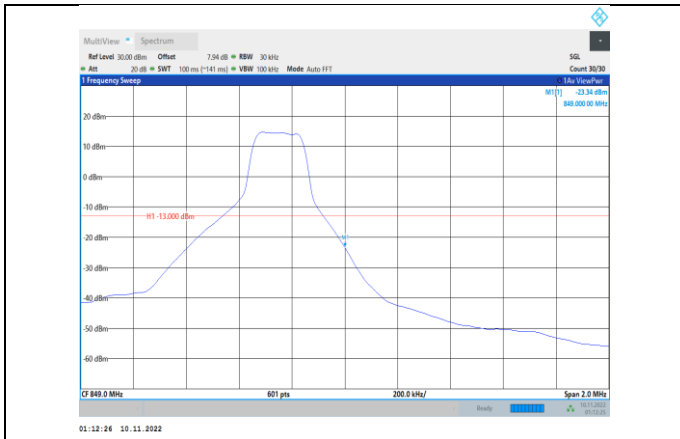

Band5-1.4MHz-QPSK-20643-6RB#0

Band5-1.4MHz-QPSK-20407-6RB#0

Band5-1.4MHz-16QAM-20407-1RB#0

Band5-1.4MHz-QPSK-20643-1RB#5

Band5-1.4MHz-16QAM-20407-6RB#0

Band5-1.4MHz-16QAM-20643-1RB#5

Band5-1.4MHz-64QAM-20407-6RB#0