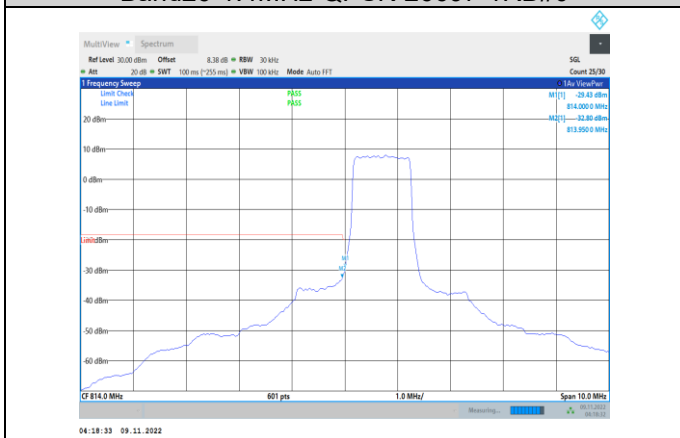

Band26-1.4MHz-QPSK-26697-1RB#0

Band26-1.4MHz-QPSK-26697-6RB#0