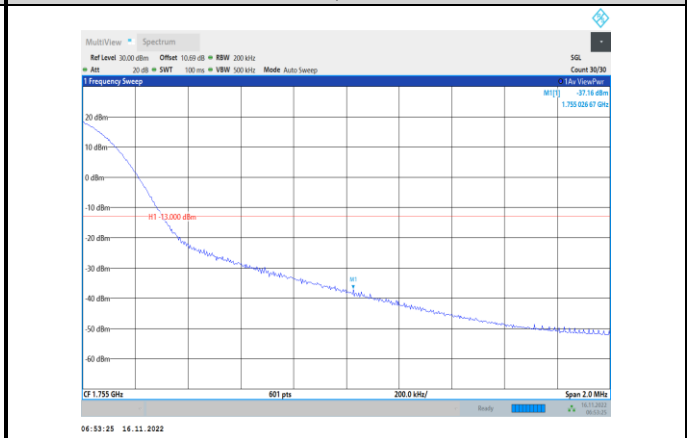

Band4-20MHz-16QAM-20300-1RB#99

Band4-20MHz-64QAM-20050-100RB#0

Band4-20MHz-16QAM-20300-100RB#0

Band4-20MHz-64QAM-20300-1RB#99

Band4-20MHz-64QAM-20050-1RB#0

Band4-20MHz-64QAM-20300-100RB#0

Band5-1.4MHz-QPSK-20407-1RB#0