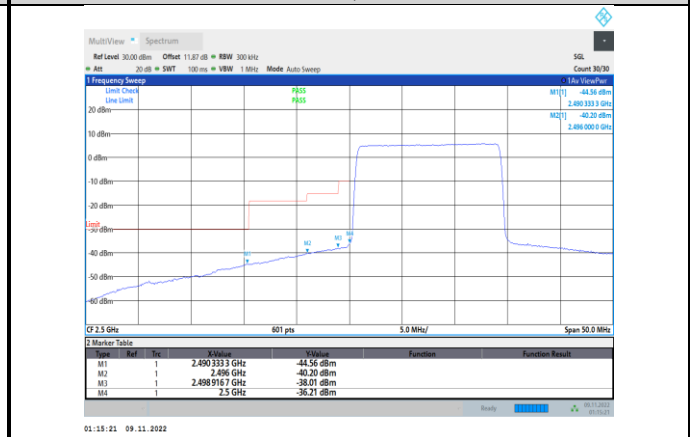

Band7-15MHz-QPSK-20825-1RB#0

Band7-15MHz-QPSK-21375-75RB#0

Band7-15MHz-QPSK-20825-75RB#0

Band7-15MHz-16QAM-20825-1RB#0

Band7-15MHz-QPSK-21375-1RB#74

Band7-15MHz-16QAM-20825-75RB#0

Band7-15MHz-16QAM-21375-1RB#74