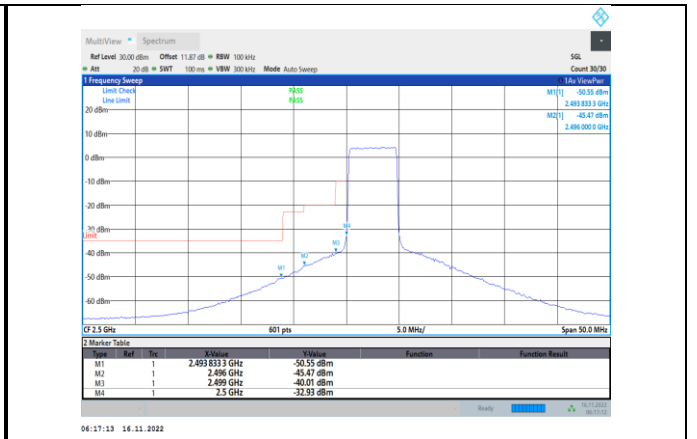

Band7-5MHz-16QAM-20775-25RB#0

Band7-5MHz-64QAM-20775-25RB#0