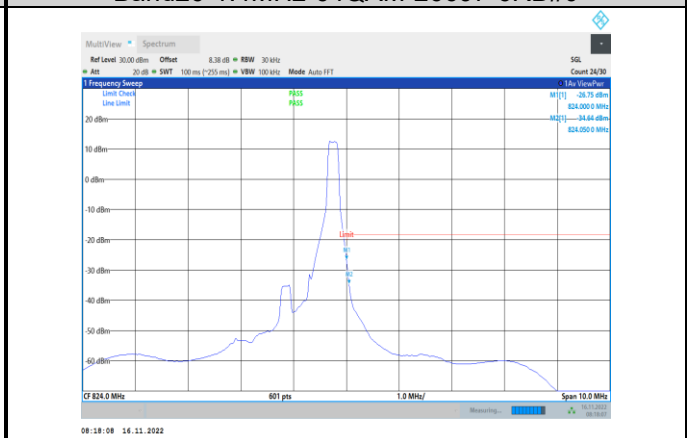

Band26-1.4MHz-64QAM-26697-6RB#0

Band26-1.4MHz-64QAM-26783-1RB#5