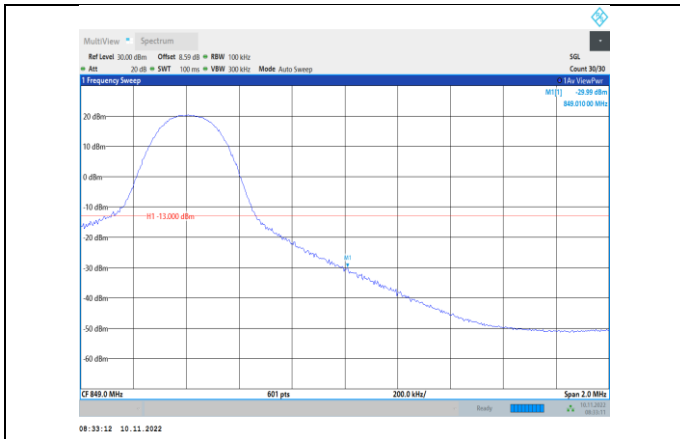

Band5-10MHz-QPSK-20600-50RB#0

Band5-10MHz-QPSK-20450-50RB#0

Band5-10MHz-16QAM-20450-1RB#0

Band5-10MHz-QPSK-20600-1RB#49

Band5-10MHz-16QAM-20450-50RB#0

Band5-10MHz-16QAM-20600-1RB#49

Band5-10MHz-64QAM-20450-50RB#0