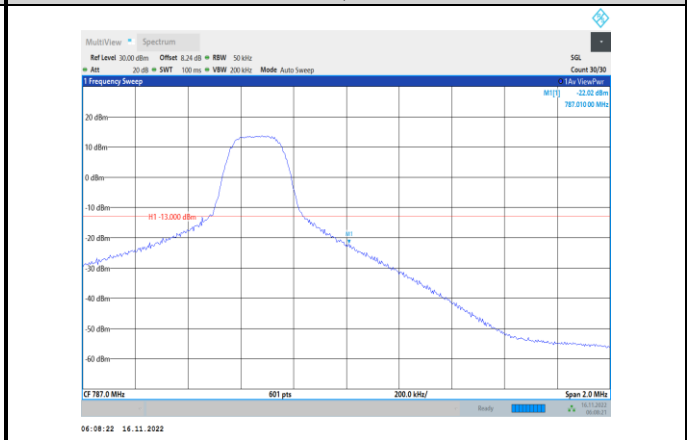

Band13-5MHz-QPSK-23255-1RB#24

Band13-5MHz-16QAM-23205-25RB#0

Band13-5MHz-16QAM-23255-1RB#24

Band13-5MHz-64QAM-23205-25RB#0

Band13-5MHz-16QAM-23255-25RB#0

Band13-5MHz-64QAM-23255-1RB#24

Band13-5MHz-64QAM-23205-1RB#0