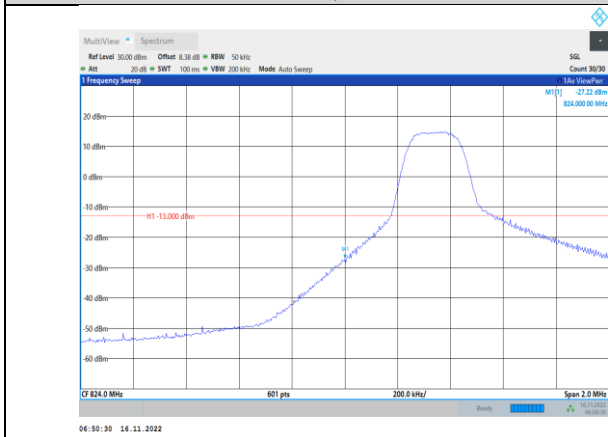

Band5-5MHz-16QAM-20625-1RB#24

Band5-5MHz-64QAM-20425-25RB#0

Band5-5MHz-16QAM-20625-25RB#0

Band5-5MHz-64QAM-20625-1RB#24

Band5-5MHz-64QAM-20425-1RB#0

Band5-5MHz-64QAM-20625-25RB#0

Band5-10MHz-QPSK-20450-1RB#0