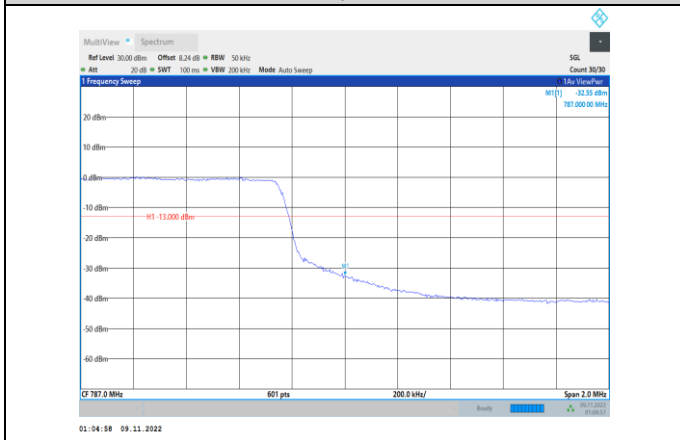

Band13-5MHz-QPSK-23255-1RB#24

Band13-5MHz-16QAM-23205-25RB#0

Band13-5MHz-16QAM-23255-1RB#24

Band13-5MHz-64QAM-23205-25RB#0

Band13-5MHz-16QAM-23255-25RB#0

Band13-5MHz-64QAM-23255-1RB#24

Band13-5MHz-64QAM-23205-1RB#0