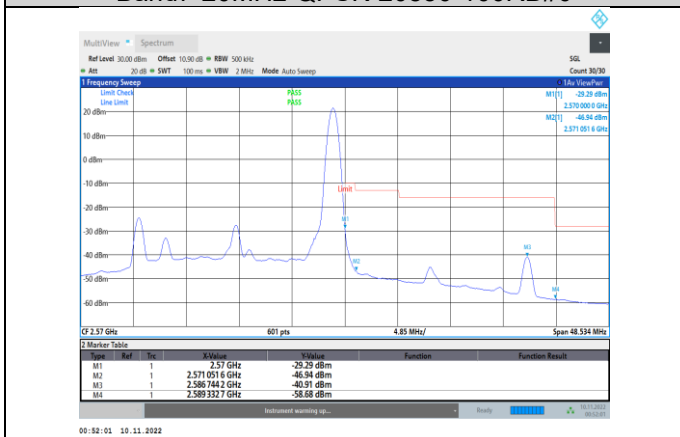

Band7-20MHz-QPSK-20850-100RB#0

Band7-20MHz-QPSK-21350-1RB#99