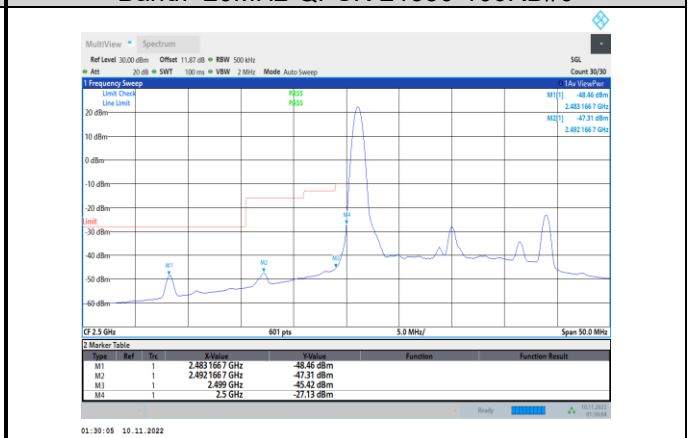

Band7-20MHz-QPSK-21350-100RB#0

Band7-20MHz-16QAM-20850-1RB#0