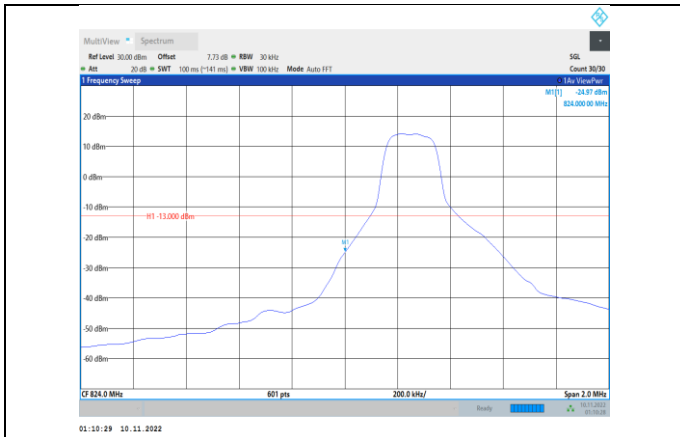

Band4-20MHz-16QAM-20300-1RB#99

Band4-20MHz-64QAM-20050-100RB#0

Band4-20MHz-16QAM-20300-100RB#0

Band4-20MHz-64QAM-20300-1RB#99

Band4-20MHz-64QAM-20050-1RB#0

Band4-20MHz-64QAM-20300-100RB#0

Band5-1.4MHz-QPSK-20407-1RB#0