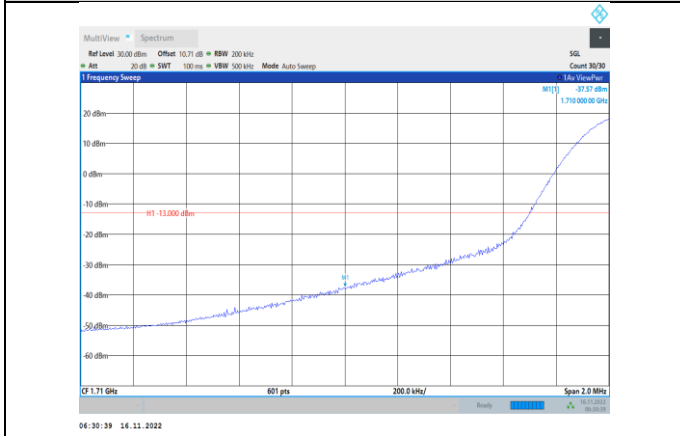

Band4-20MHz-16QAM-20300-1RB#99

Band4-20MHz-64QAM-20050-100RB#0

Band4-20MHz-16QAM-20300-100RB#0

Band4-20MHz-64QAM-20300-1RB#99

Band4-20MHz-64QAM-20050-1RB#0

Band4-20MHz-64QAM-20300-100RB#0

Band5-1.4MHz-QPSK-20407-1RB#0