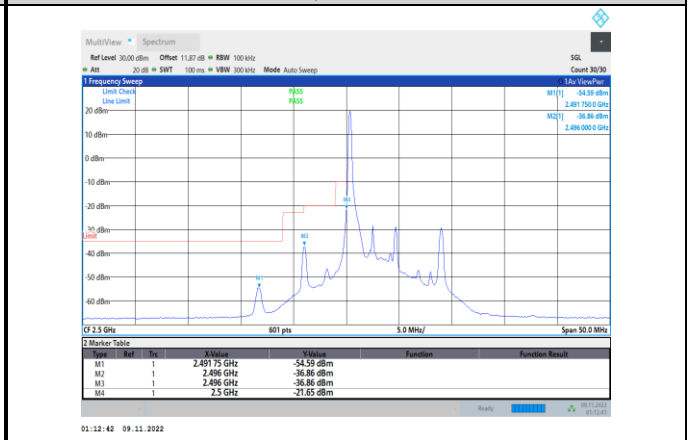

Band5-10MHz-16QAM-20600-50RB#0

Band5-10MHz-64QAM-20600-1RB#49

Band5-10MHz-64QAM-20450-1RB#0

Band5-10MHz-64QAM-20600-50RB#0

Band7-5MHz-QPSK-20775-1RB#0

Band7-5MHz-QPSK-21425-25RB#0

Band7-5MHz-QPSK-20775-25RB#0