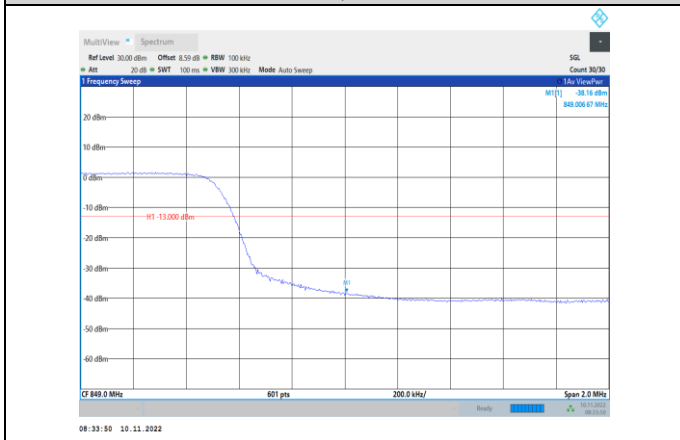

Band5-10MHz-QPSK-20600-50RB#0

Band5-10MHz-QPSK-20450-50RB#0

Band5-10MHz-16QAM-20450-1RB#0

Band5-10MHz-QPSK-20600-1RB#49

Band5-10MHz-16QAM-20450-50RB#0

Band5-10MHz-16QAM-20600-1RB#49

Band5-10MHz-64QAM-20450-50RB#0