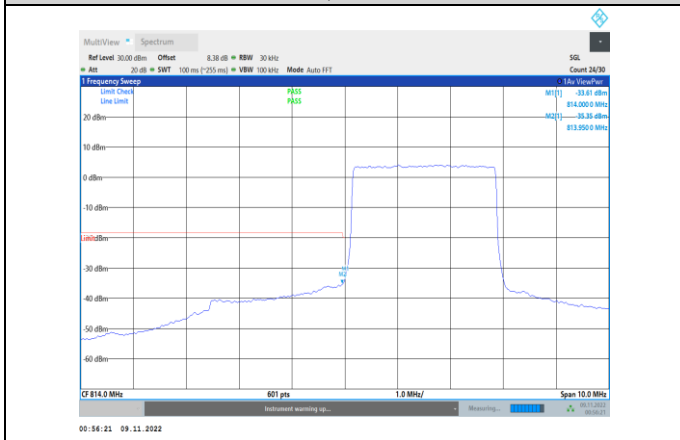

Band26-3MHz-QPSK-26705-1RB#0

Band26-3MHz-QPSK-26705-15RB#0