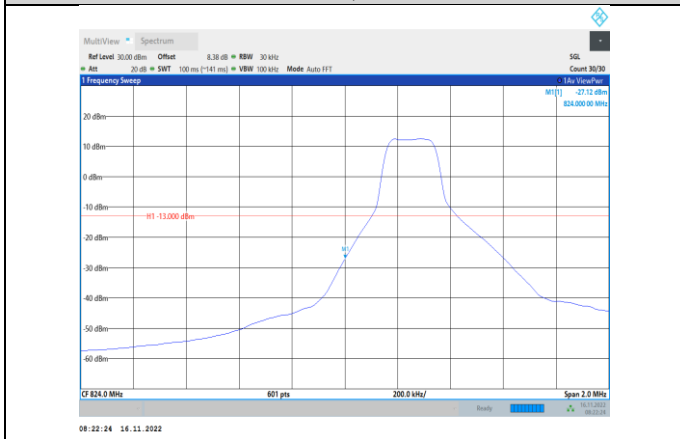

Band5-1.4MHz-16QAM-20643-6RB#0

Band5-1.4MHz-64QAM-20407-1RB#0