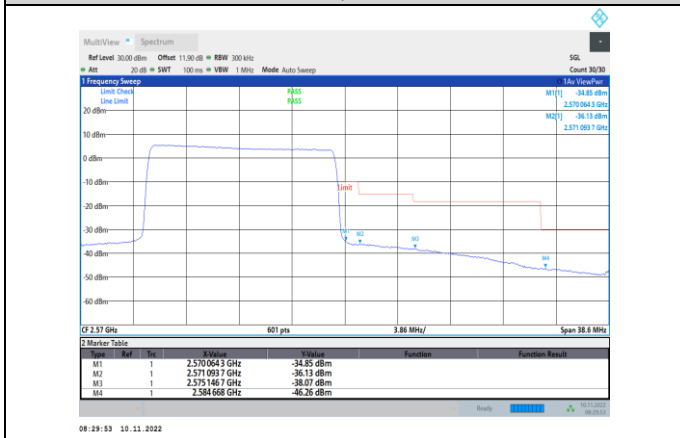

Band7-15MHz-16QAM-21375-1RB#74

Band7-15MHz-16QAM-21375-75RB#0