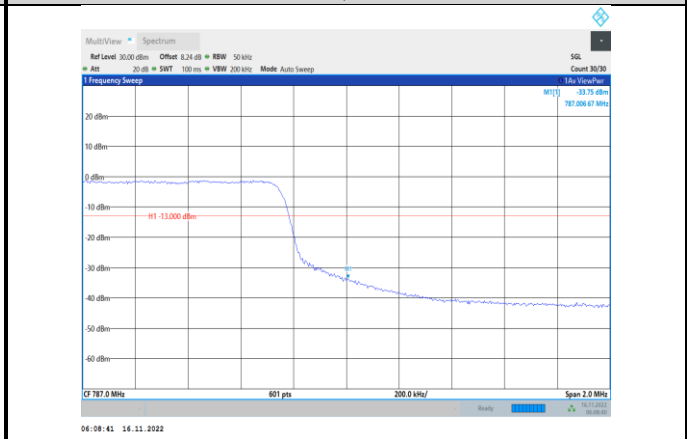

Band13-5MHz-QPSK-23255-1RB#24

Band13-5MHz-16QAM-23205-25RB#0

Band13-5MHz-16QAM-23255-1RB#24

Band13-5MHz-64QAM-23205-25RB#0

Band13-5MHz-16QAM-23255-25RB#0

Band13-5MHz-64QAM-23255-1RB#24

Band13-5MHz-64QAM-23205-1RB#0