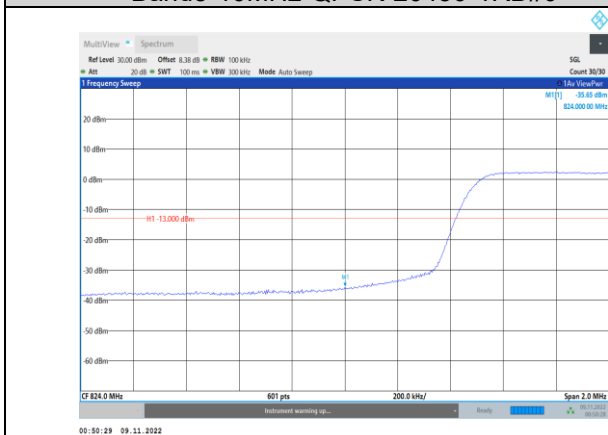

Band5-10MHz-QPSK-20450-1RB#0

Band5-10MHz-QPSK-20450-50RB#0