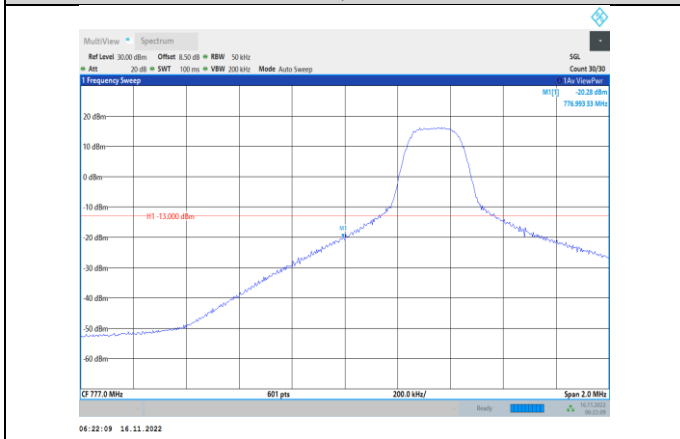

Band13-5MHz-QPSK-23255-1RB#24

Band13-5MHz-16QAM-23205-25RB#0

Band13-5MHz-16QAM-23255-1RB#24

Band13-5MHz-64QAM-23205-25RB#0

Band13-5MHz-16QAM-23255-25RB#0

Band13-5MHz-64QAM-23255-1RB#24

Band13-5MHz-64QAM-23205-1RB#0