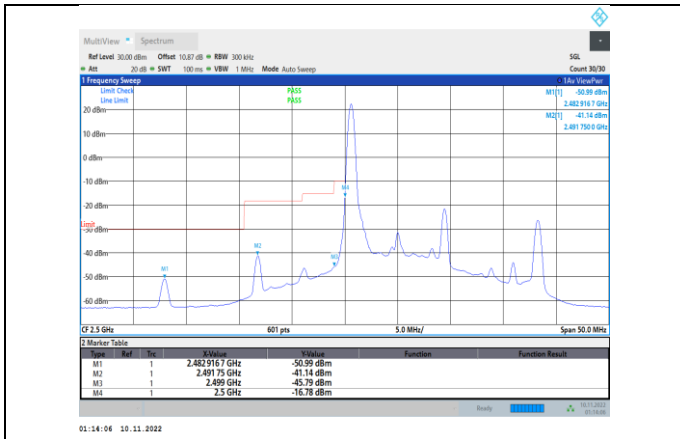

Band7-5MHz-64QAM-20775-1RB#0

Band7-10MHz-QPSK-20800-1RB#0