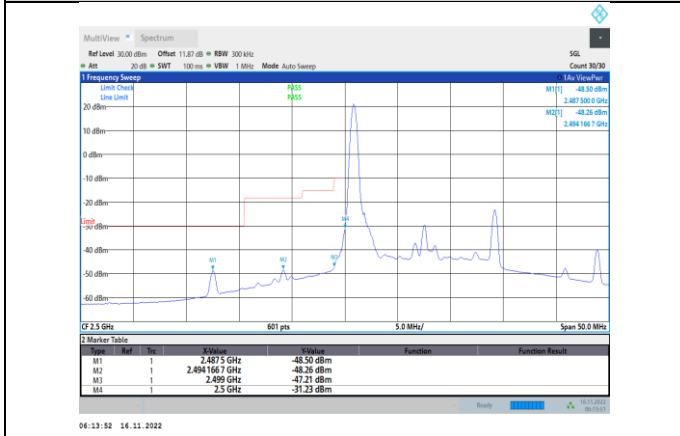

Band7-15MHz-16QAM-21375-75RB#0

Band7-15MHz-64QAM-20825-1RB#0