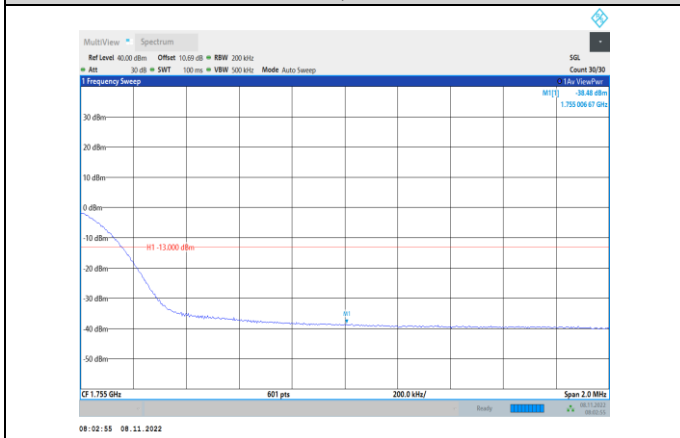

Band4-20MHz-16QAM-20300-1RB#99

Band4-20MHz-64QAM-20050-100RB#0

Band4-20MHz-16QAM-20300-100RB#0

Band4-20MHz-64QAM-20300-1RB#99

Band4-20MHz-64QAM-20050-1RB#0

Band4-20MHz-64QAM-20300-100RB#0

Band5-1.4MHz-QPSK-20407-1RB#0