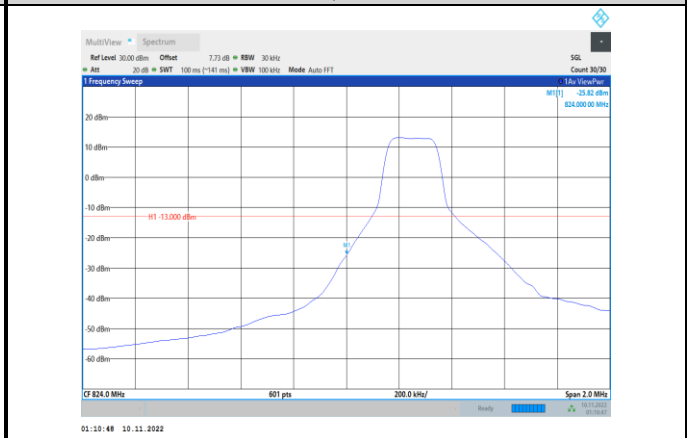

Band5-1.4MHz-QPSK-20643-6RB#0

Band5-1.4MHz-16QAM-20407-1RB#0