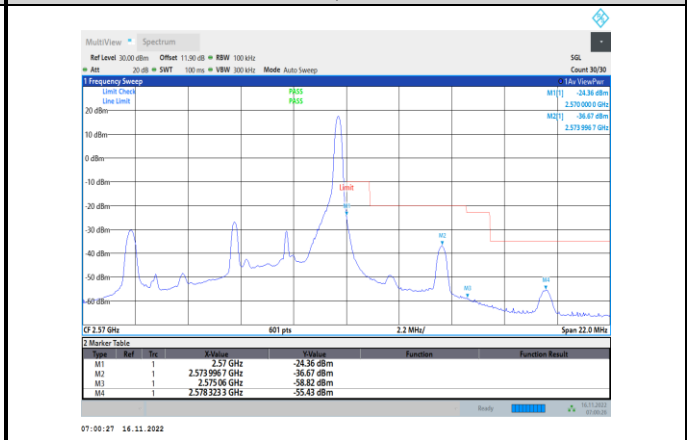

Band7-5MHz-16QAM-20775-1RB#0

Band7-5MHz-QPSK-21425-1RB#24

Band7-5MHz-16QAM-20775-25RB#0

Band7-5MHz-16QAM-21425-1RB#24

Band7-5MHz-64QAM-20775-25RB#0

Band7-5MHz-16QAM-21425-25RB#0

Band7-5MHz-64QAM-20775-25RB#0