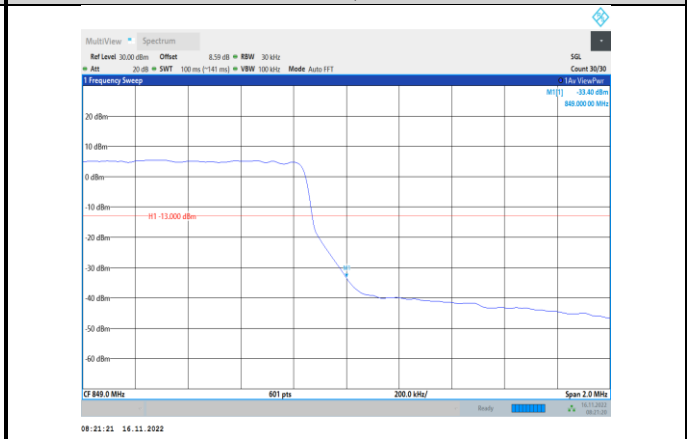

Band5-1.4MHz-64QAM-20643-1RB#5

Band5-1.4MHz-64QAM-20643-6RB#0