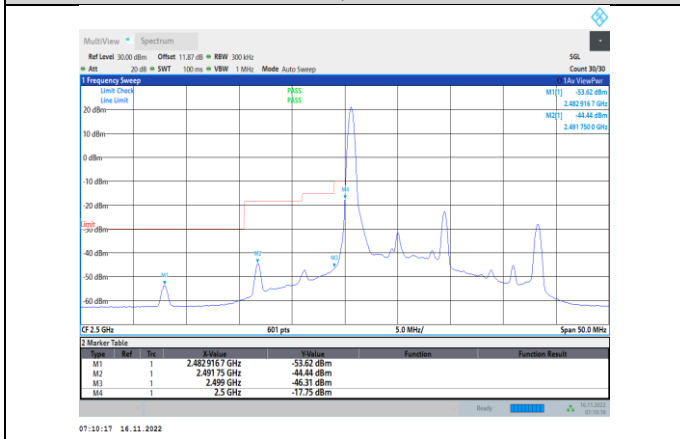

Band7-10MHz-16QAM-20800-50RB#0

Band7-10MHz-16QAM-21400-1RB#49

Band7-10MHz-64QAM-20800-50RB#0

Band7-10MHz-16QAM-21400-50RB#0

Band7-10MHz-64QAM-21400-1RB#49

Band7-10MHz-64QAM-20800-1RB#0

Band7-10MHz-64QAM-21400-50RB#0