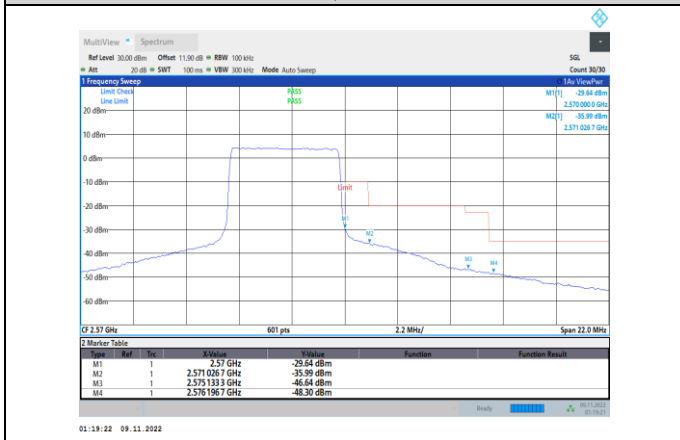

Band7-5MHz-16QAM-20775-1RB#0

Band7-5MHz-QPSK-21425-1RB#24

Band7-5MHz-16QAM-20775-25RB#0

Band7-5MHz-16QAM-21425-1RB#24

Band7-5MHz-64QAM-20775-25RB#0

Band7-5MHz-16QAM-21425-25RB#0

Band7-5MHz-64QAM-20775-25RB#0