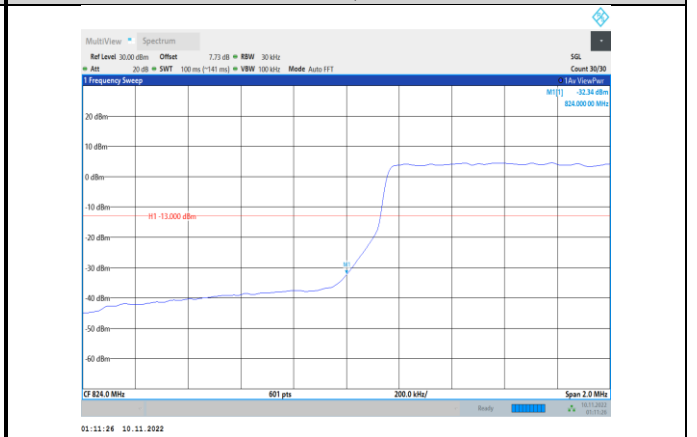

Band5-1.4MHz-QPSK-20643-6RB#0

Band5-1.4MHz-QPSK-20407-6RB#0

Band5-1.4MHz-16QAM-20407-1RB#0

Band5-1.4MHz-QPSK-20643-1RB#5

Band5-1.4MHz-16QAM-20407-6RB#0

Band5-1.4MHz-16QAM-20643-1RB#5

Band5-1.4MHz-64QAM-20407-6RB#0