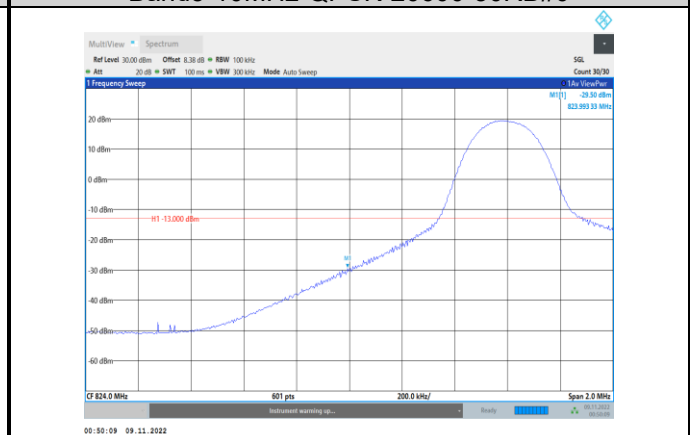

Band5-10MHz-QPSK-20600-50RB#0

Band5-10MHz-16QAM-20450-1RB#0