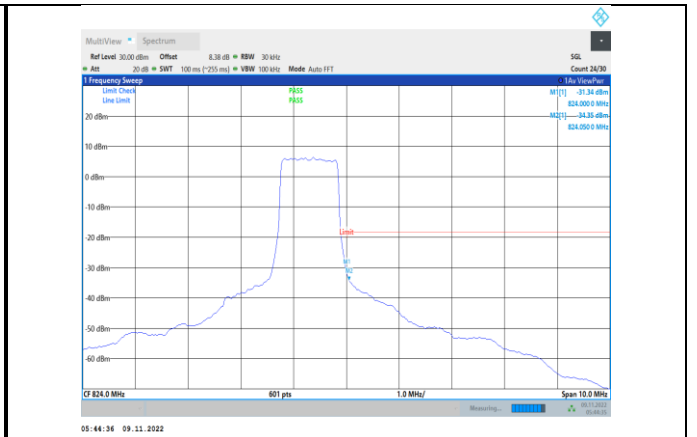

Band13-5MHz-64QAM-23255-25RB#0

Band26-1.4MHz-QPSK-26783-6RB#0