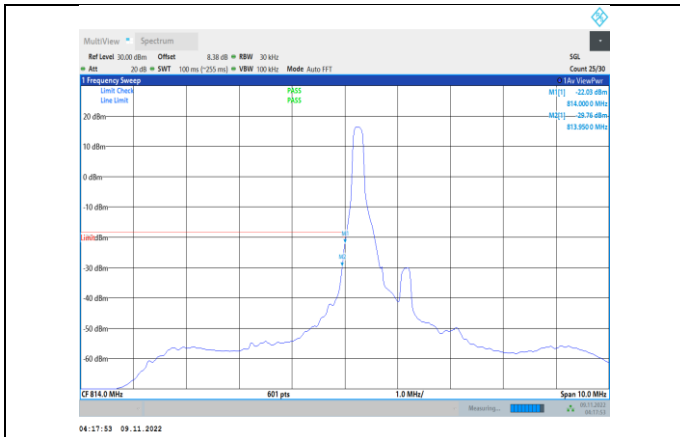

Band13-5MHz-64QAM-23205-1RB#0

Band26-1.4MHz-QPSK-26697-1RB#0