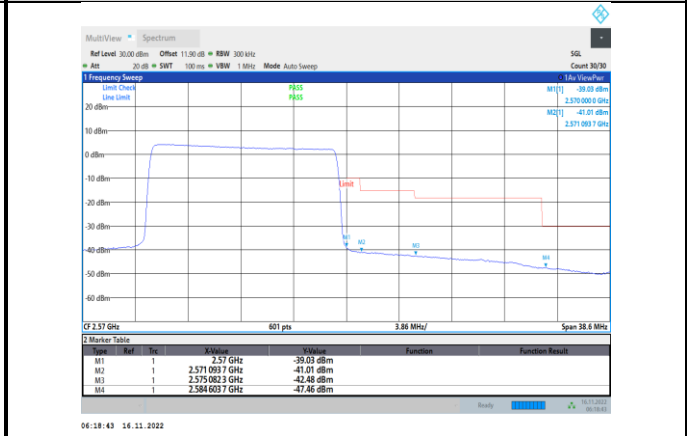

Band7-15MHz-64QAM-20825-75RB#0

Band7-15MHz-16QAM-21375-75RB#0

Band7-15MHz-64QAM-21375-1RB#74

Band7-15MHz-64QAM-20825-1RB#0

Band7-15MHz-64QAM-21375-75RB#0

Band7-20MHz-QPSK-20850-1RB#0

Band7-20MHz-QPSK-21350-100RB#0