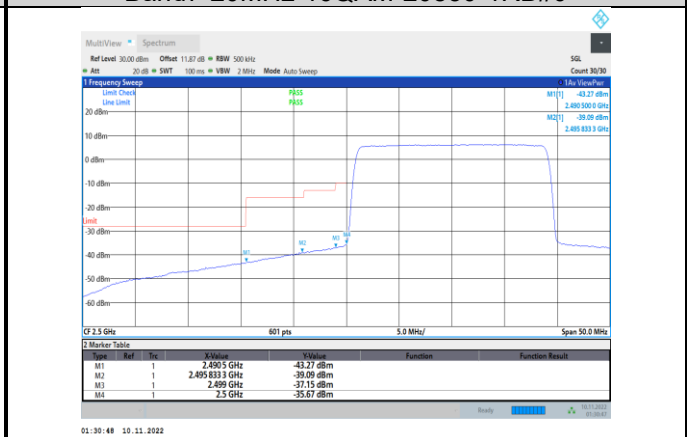

Band7-20MHz-16QAM-20850-1RB#0

Band7-20MHz-16QAM-20850-100RB#0