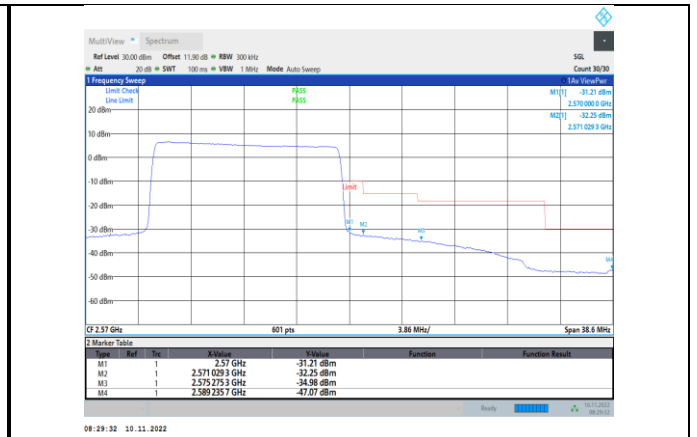

Band7-10MHz-64QAM-21400-50RB#0

Band7-15MHz-QPSK-21375-75RB#0