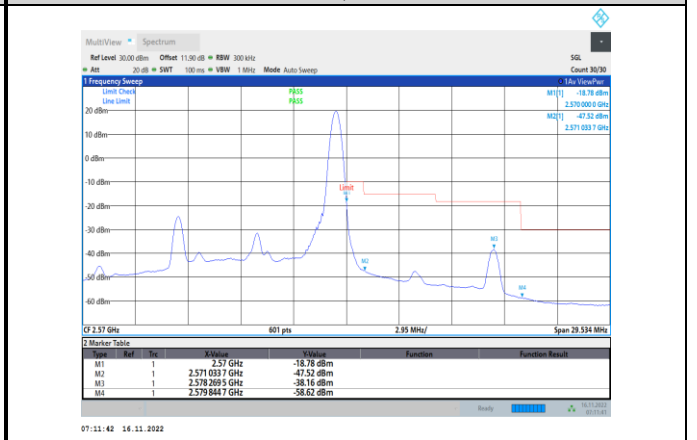

Band7-10MHz-16QAM-20800-50RB#0

Band7-10MHz-16QAM-21400-1RB#49

Band7-10MHz-64QAM-20800-50RB#0

Band7-10MHz-16QAM-21400-50RB#0

Band7-10MHz-64QAM-21400-1RB#49

Band7-10MHz-64QAM-20800-1RB#0

Band7-10MHz-64QAM-21400-50RB#0