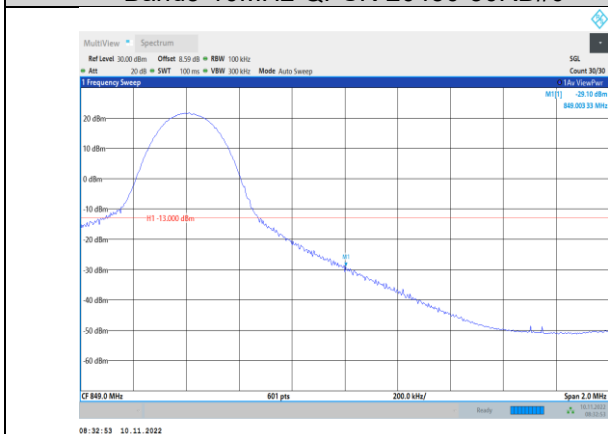

Band5-10MHz-QPSK-20450-50RB#0

Band5-10MHz-QPSK-20600-1RB#49