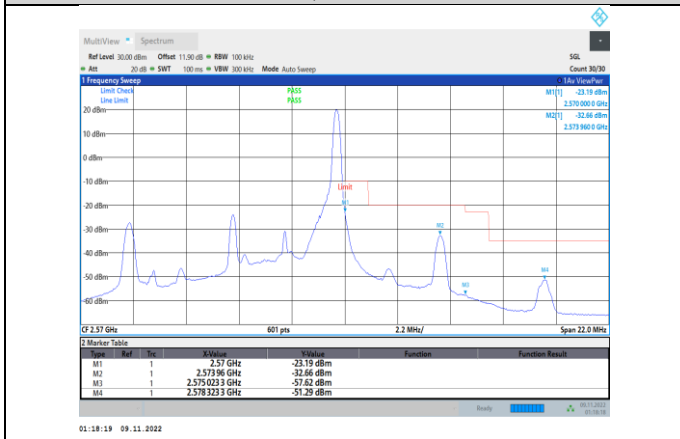

Band7-5MHz-QPSK-20775-25RB#0

Band7-5MHz-QPSK-21425-1RB#24