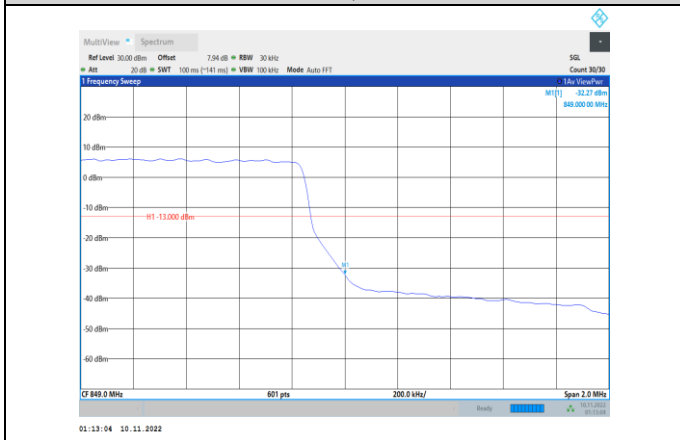

Band5-1.4MHz-QPSK-20643-6RB#0

Band5-1.4MHz-QPSK-20407-6RB#0

Band5-1.4MHz-16QAM-20407-1RB#0

Band5-1.4MHz-QPSK-20643-1RB#5

Band5-1.4MHz-16QAM-20407-6RB#0

Band5-1.4MHz-16QAM-20643-1RB#5

Band5-1.4MHz-64QAM-20407-6RB#0