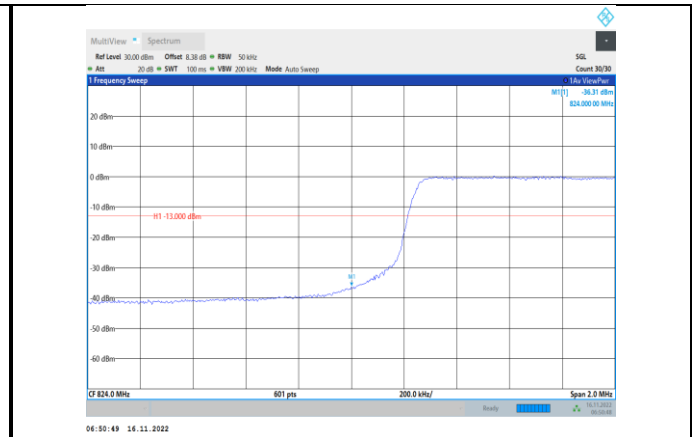

Band5-5MHz-16QAM-20425-25RB#0

Band5-5MHz-64QAM-20425-25RB#0