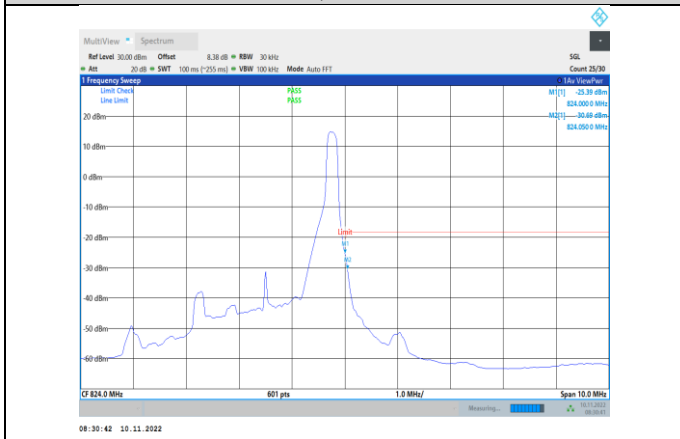

Band26-3MHz-QPSK-26705-15RB#0

Band26-3MHz-QPSK-26775-1RB#14