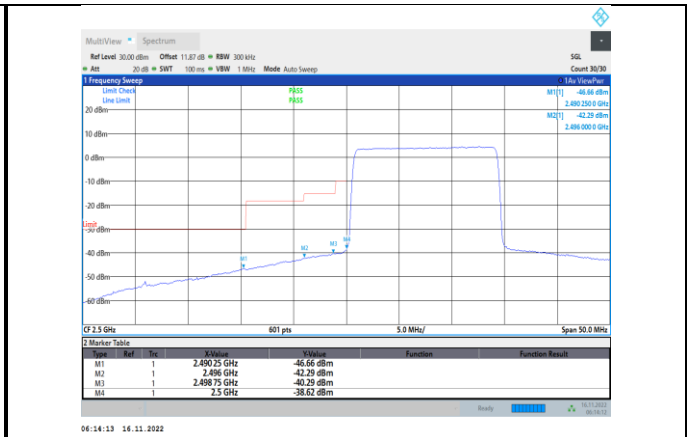

Band7-15MHz-QPSK-20825-1RB#0

Band7-15MHz-QPSK-21375-75RB#0

Band7-15MHz-QPSK-20825-75RB#0

Band7-15MHz-16QAM-20825-1RB#0

Band7-15MHz-QPSK-21375-1RB#74

Band7-15MHz-16QAM-20825-75RB#0

Band7-15MHz-16QAM-21375-1RB#74