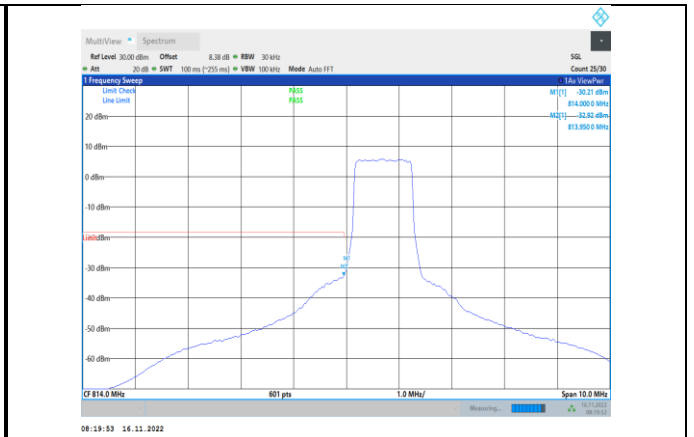

Band26-1.4MHz-16QAM-26697-6RB#0

Band26-1.4MHz-64QAM-26697-6RB#0