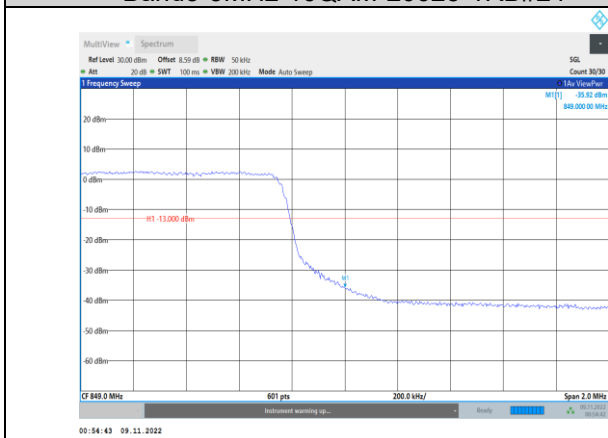

Band5-5MHz-16QAM-20625-1RB#24

Band5-5MHz-16QAM-20625-25RB#0