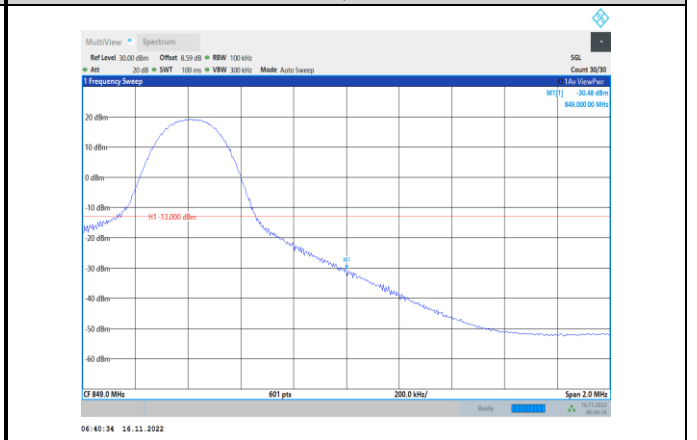

Band5-10MHz-64QAM-20450-50RB#0

Band5-10MHz-64QAM-20600-1RB#49