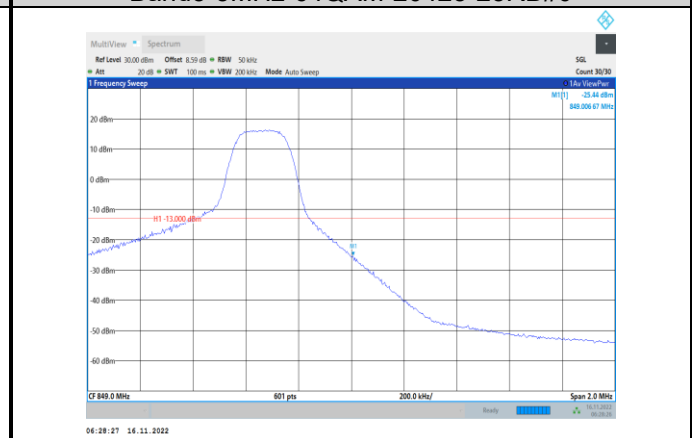

Band5-5MHz-64QAM-20425-25RB#0

Band5-5MHz-64QAM-20625-1RB#24