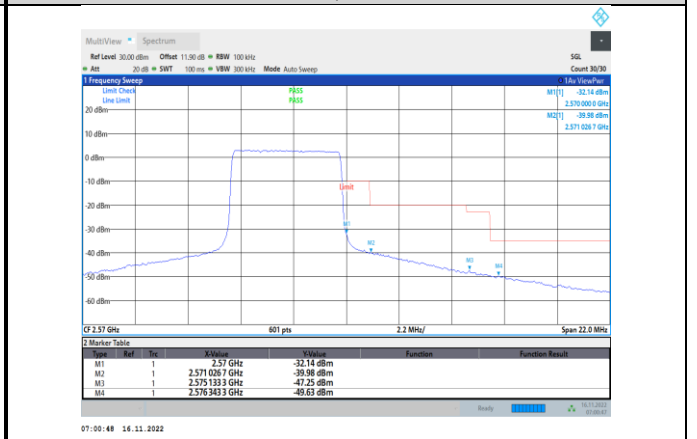

Band7-5MHz-16QAM-20775-1RB#0

Band7-5MHz-QPSK-21425-1RB#24

Band7-5MHz-16QAM-20775-25RB#0

Band7-5MHz-16QAM-21425-1RB#24

Band7-5MHz-64QAM-20775-25RB#0

Band7-5MHz-16QAM-21425-25RB#0

Band7-5MHz-64QAM-20775-25RB#0