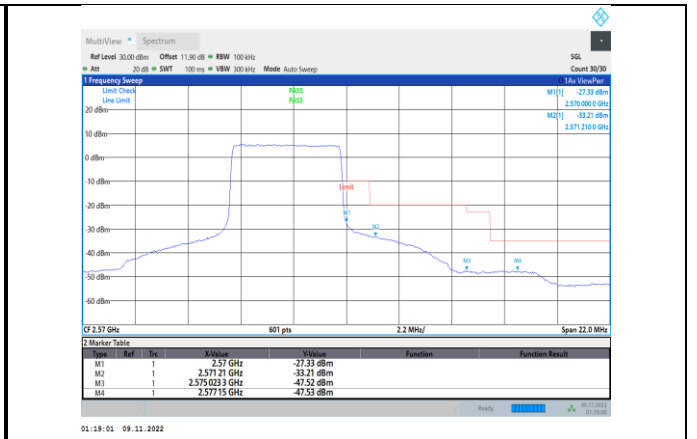

Band5-10MHz-16QAM-20600-50RB#0

Band5-10MHz-64QAM-20600-1RB#49

Band5-10MHz-64QAM-20450-1RB#0

Band5-10MHz-64QAM-20600-50RB#0

Band7-5MHz-QPSK-20775-1RB#0

Band7-5MHz-QPSK-21425-25RB#0

Band7-5MHz-QPSK-20775-25RB#0