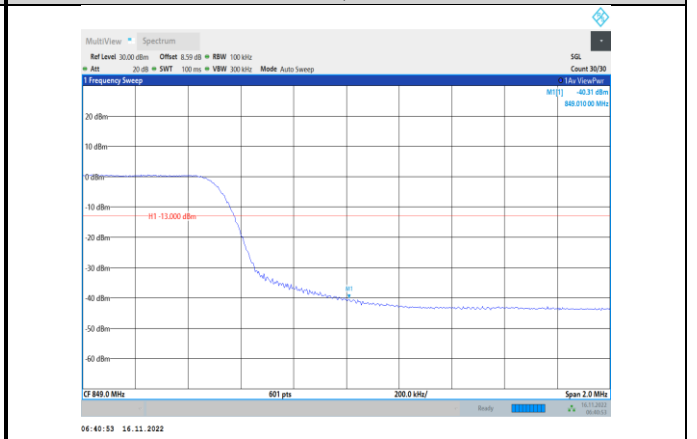

Band5-10MHz-64QAM-20600-1RB#49

Band5-10MHz-64QAM-20600-50RB#0