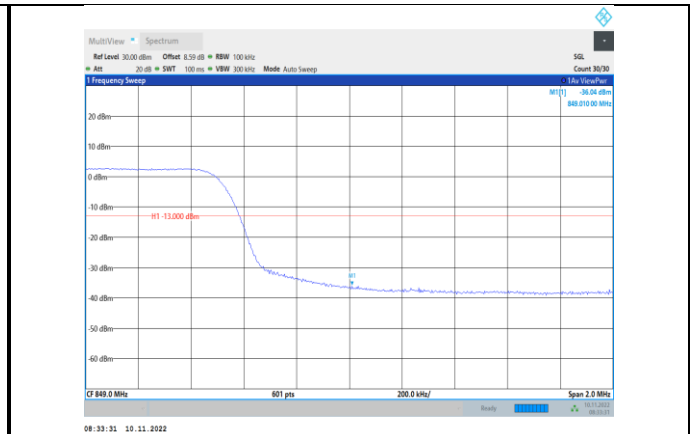

Band5-5MHz-16QAM-20625-1RB#24

Band5-5MHz-64QAM-20425-25RB#0

Band5-5MHz-16QAM-20625-25RB#0

Band5-5MHz-64QAM-20625-1RB#24

Band5-5MHz-64QAM-20425-1RB#0

Band5-5MHz-64QAM-20625-25RB#0

Band5-10MHz-QPSK-20450-1RB#0