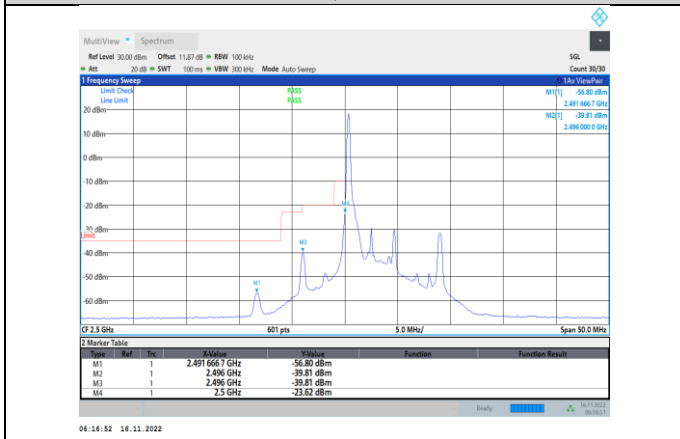

Band7-5MHz-16QAM-20775-1RB#0

Band7-5MHz-QPSK-21425-1RB#24

Band7-5MHz-16QAM-20775-25RB#0

Band7-5MHz-16QAM-21425-1RB#24

Band7-5MHz-64QAM-20775-25RB#0

Band7-5MHz-16QAM-21425-25RB#0

Band7-5MHz-64QAM-20775-25RB#0