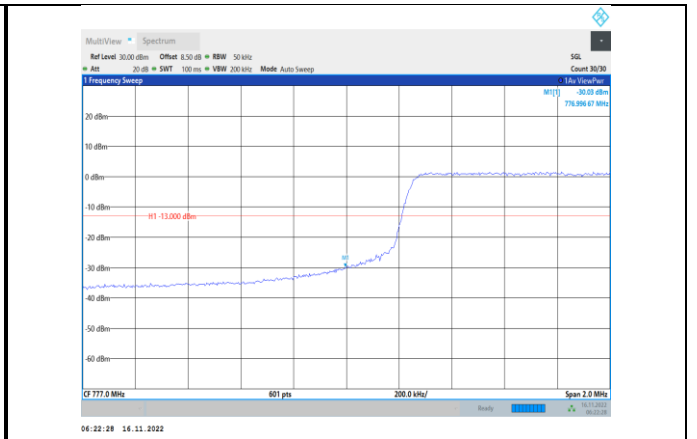

Band13-5MHz-16QAM-23205-25RB#0

Band13-5MHz-64QAM-23205-25RB#0