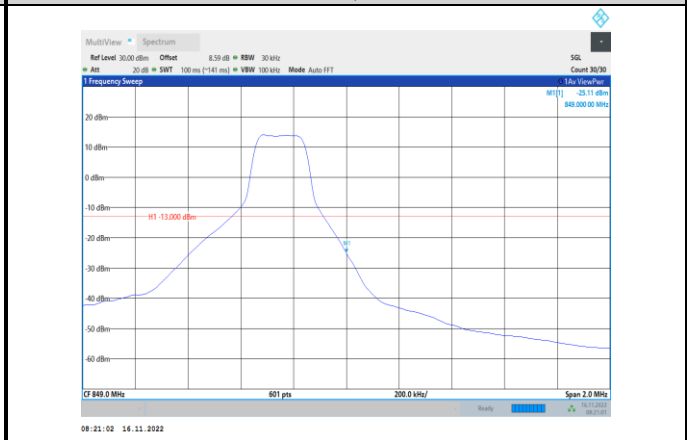

Band5-1.4MHz-64QAM-20407-6RB#0

Band5-1.4MHz-64QAM-20643-1RB#5