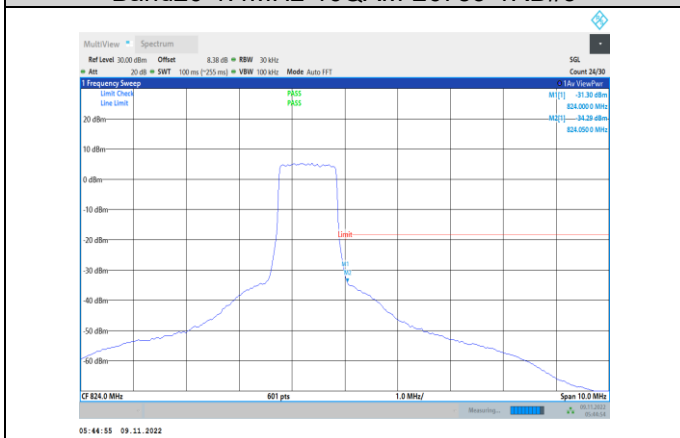

Band26-1.4MHz-16QAM-26783-1RB#5

Band26-1.4MHz-16QAM-26783-6RB#0