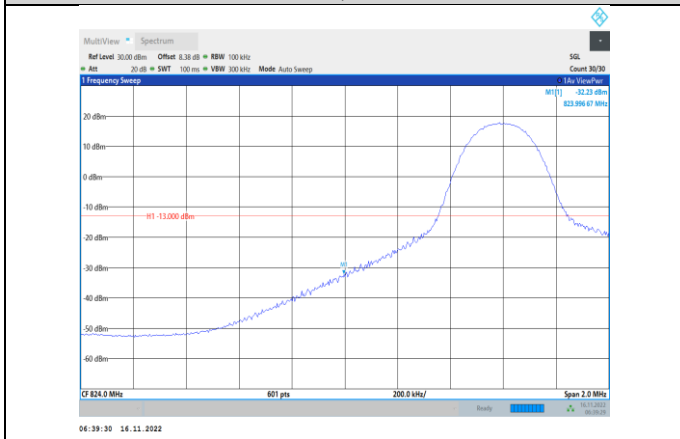

Band5-10MHz-16QAM-20600-50RB#0

Band5-10MHz-64QAM-20450-1RB#0