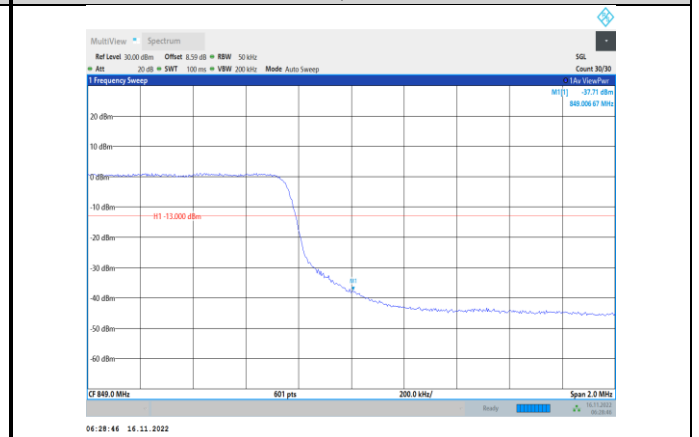

Band5-5MHz-16QAM-20625-1RB#24

Band5-5MHz-64QAM-20425-25RB#0

Band5-5MHz-16QAM-20625-25RB#0

Band5-5MHz-64QAM-20625-1RB#24

Band5-5MHz-64QAM-20425-1RB#0

Band5-5MHz-64QAM-20625-25RB#0

Band5-10MHz-QPSK-20450-1RB#0