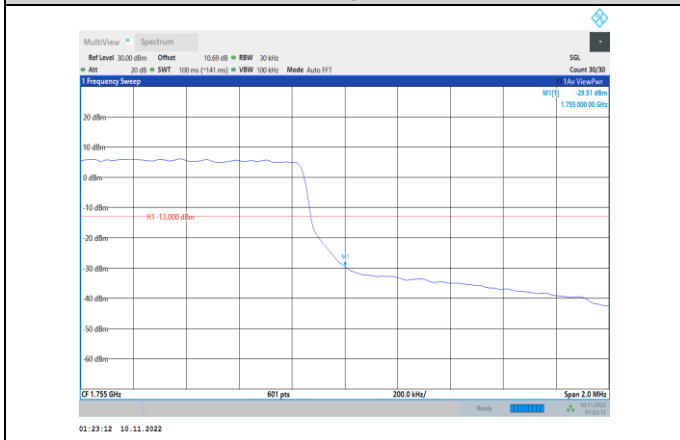

Band4-1.4MHz-QPSK-20393-1RB#5

Band4-1.4MHz-16QAM-19957-6RB#0

**Band4-1.4MHz-16QAM-20393-1RB#5**

**Band4-1.4MHz-64QAM-19957-6RB#0**

**Band4-1.4MHz-16QAM-20393-6RB#0**

**Band4-1.4MHz-64QAM-20393-1RB#5**

**Band4-1.4MHz-64QAM-19957-1RB#0**