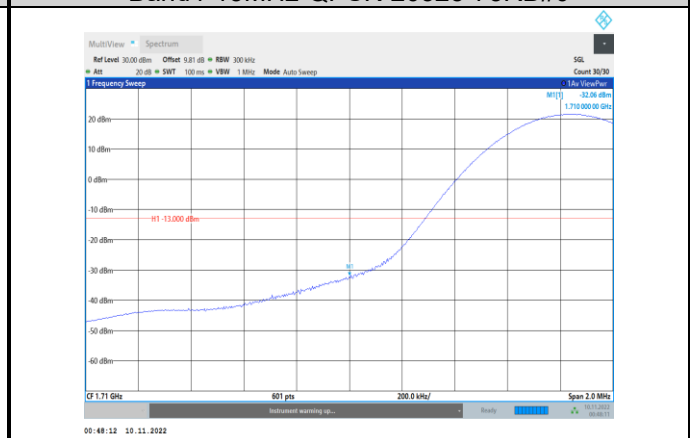

Band4-10MHz-64QAM-20000-1RB#0

Band4-10MHz-64QAM-20350-50RB#0

**Band4-15MHz-QPSK-20025-1RB#0**

**Band4-15MHz-QPSK-20325-75RB#0**

**Band4-15MHz-QPSK-20025-75RB#0**

**Band4-15MHz-16QAM-20025-1RB#0**

**Band4-15MHz-QPSK-20325-1RB#74**