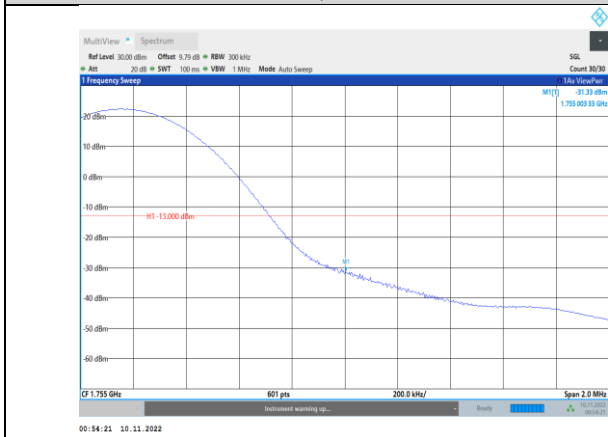

Band4-10MHz-64QAM-20000-1RB#0

Band4-10MHz-64QAM-20350-50RB#0

**Band4-15MHz-QPSK-20025-1RB#0**

**Band4-15MHz-QPSK-20325-75RB#0**

**Band4-15MHz-QPSK-20025-75RB#0**

**Band4-15MHz-16QAM-20025-1RB#0**

**Band4-15MHz-QPSK-20325-1RB#74**