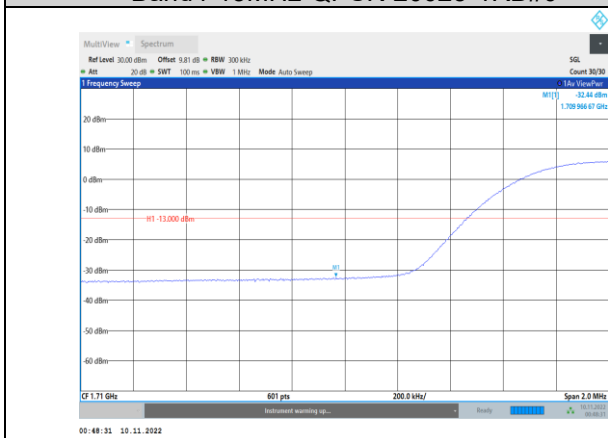

Band4-10MHz-64QAM-20000-1RB#0

Band4-10MHz-64QAM-20350-50RB#0

**Band4-15MHz-QPSK-20025-1RB#0**

**Band4-15MHz-QPSK-20325-75RB#0**

**Band4-15MHz-QPSK-20025-75RB#0**

**Band4-15MHz-16QAM-20025-1RB#0**

**Band4-15MHz-QPSK-20325-1RB#74**