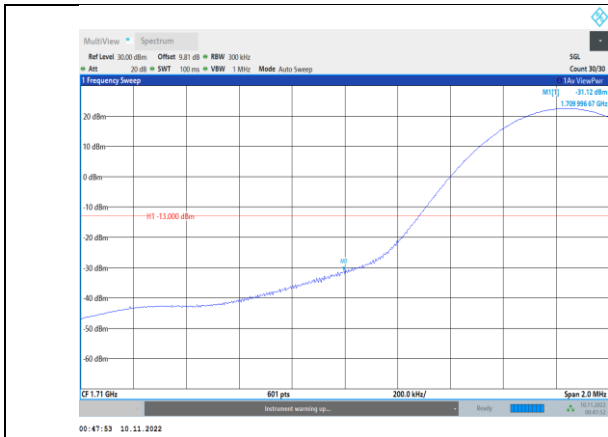

Band4-15MHz-QPSK-20025-1RB#0