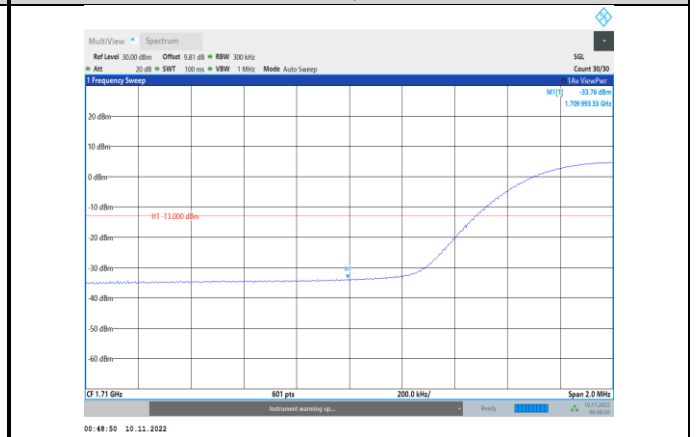

Band4-10MHz-64QAM-20000-1RB#0

Band4-10MHz-64QAM-20350-50RB#0

**Band4-15MHz-QPSK-20025-1RB#0**

**Band4-15MHz-QPSK-20325-75RB#0**

**Band4-15MHz-QPSK-20025-75RB#0**

**Band4-15MHz-16QAM-20025-1RB#0**

**Band4-15MHz-QPSK-20325-1RB#74**