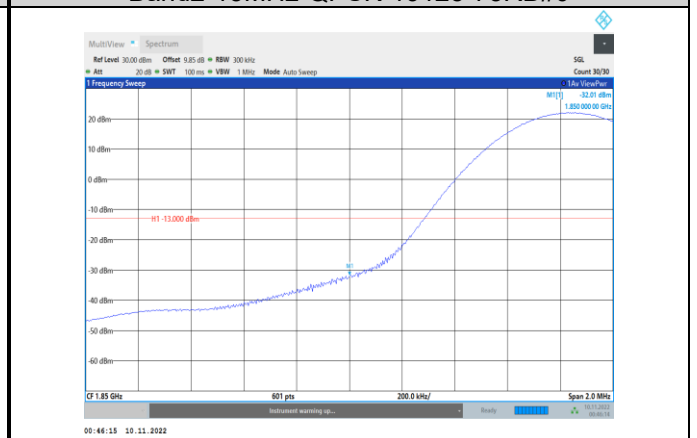

Band2-15MHz-16QAM-18675-1RB#0