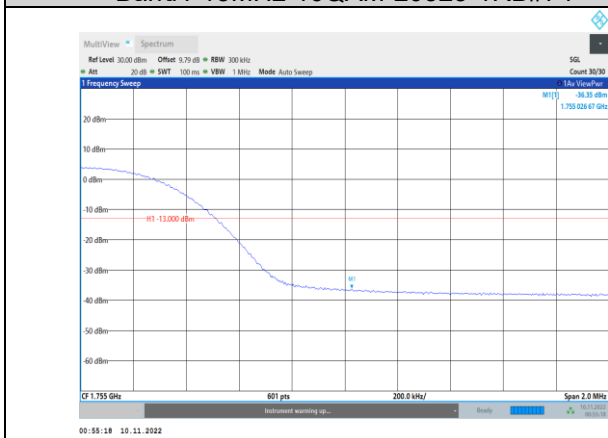

Band4-15MHz-16QAM-20325-75RB#0