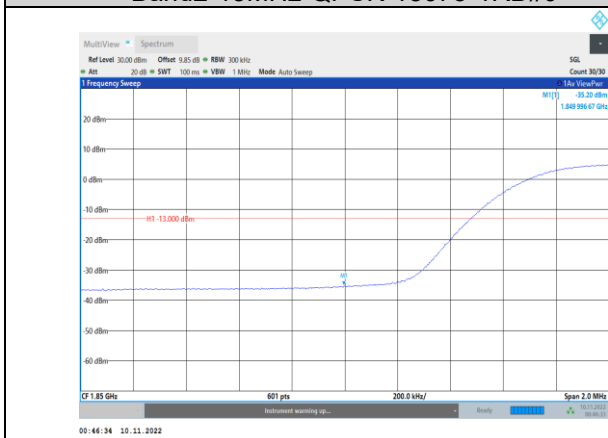

Band2-15MHz-QPSK-18675-75RB#0