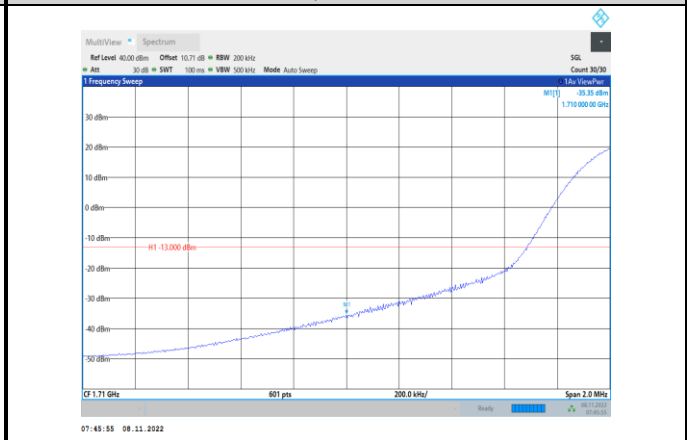

Band4-20MHz-16QAM-20050-1RB#0