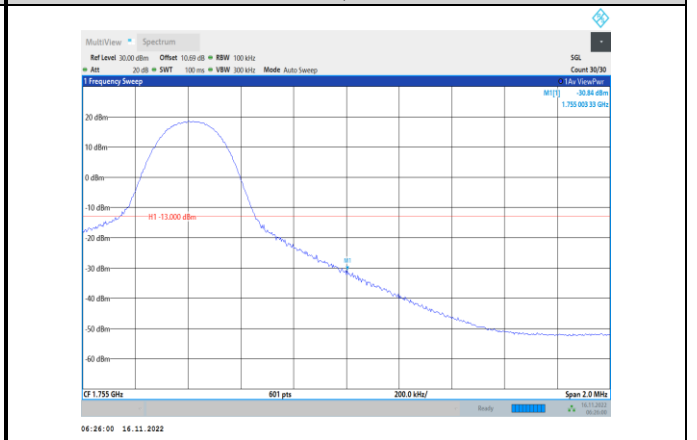

Band4-10MHz-16QAM-20000-1RB#0

Band4-10MHz-QPSK-20350-1RB#49

Band4-10MHz-16QAM-20000-50RB#0

Band4-10MHz-16QAM-20350-1RB#49

Band4-10MHz-64QAM-20000-50RB#0

Band4-10MHz-16QAM-20350-50RB#0

Band4-10MHz-64QAM-20350-1RB#49