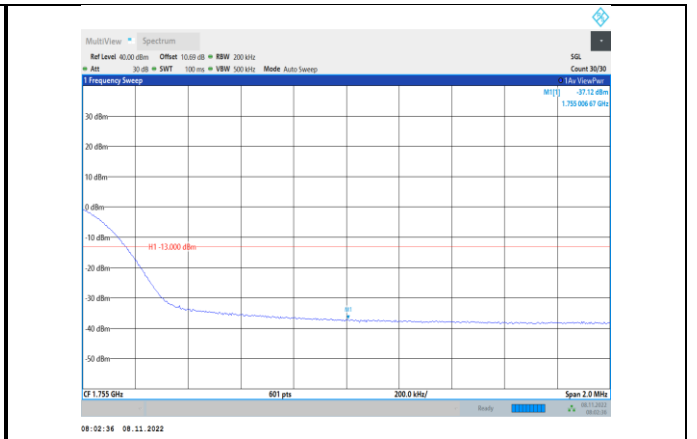

Band4-20MHz-QPSK-20300-100RB#0