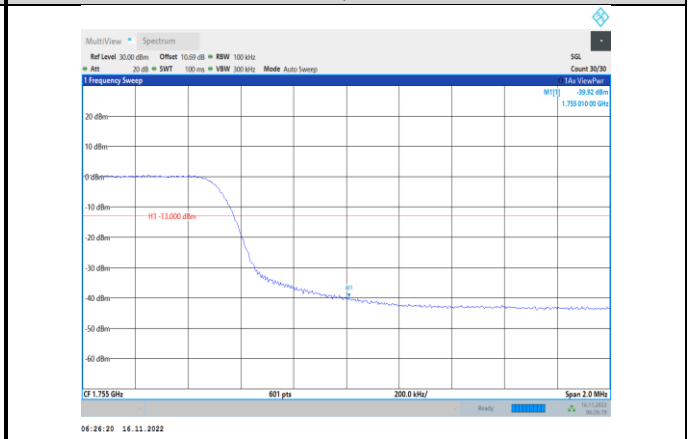

Band4-10MHz-64QAM-20350-50RB#0