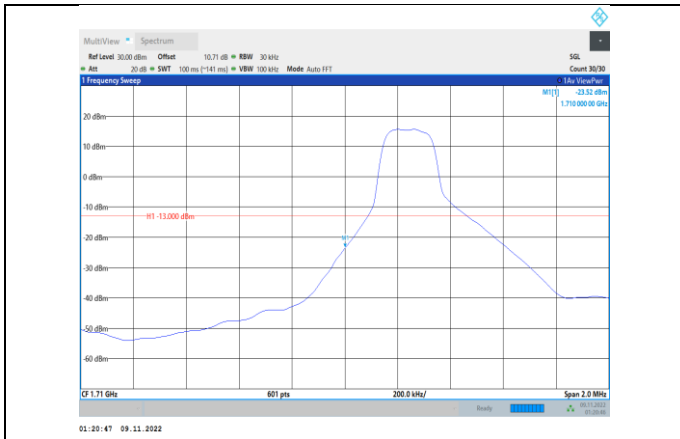

Band4-3MHz-QPSK-19965-1RB#0