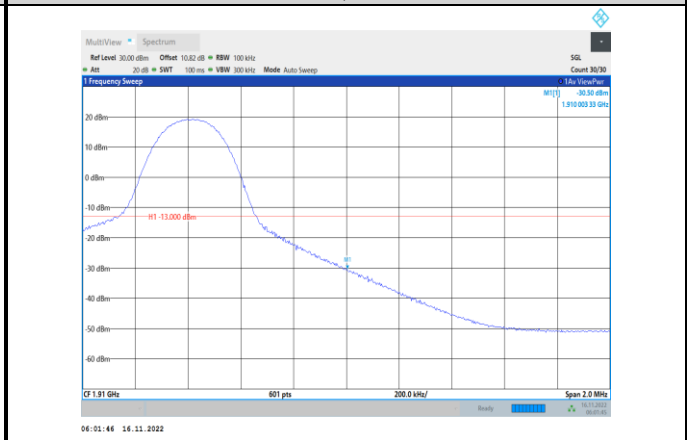

**Band2-10MHz-16QAM-18650-50RB#0**

Band2-10MHz-16QAM-19150-1RB#49

Band2-10MHz-64QAM-18650-50RB#0

Band2-10MHz-16QAM-19150-50RB#0

Band2-10MHz-64QAM-19150-1RB#49

Band2-10MHz-64QAM-18650-1RB#0

Band2-10MHz-64QAM-19150-50RB#0