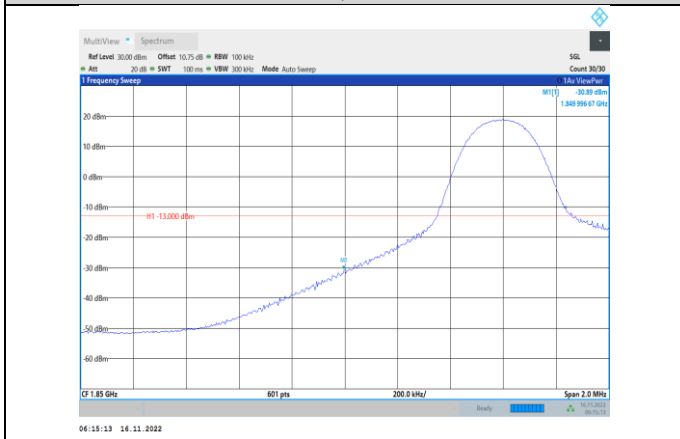

**Band2-10MHz-16QAM-18650-50RB#0**

Band2-10MHz-16QAM-19150-1RB#49

Band2-10MHz-64QAM-18650-50RB#0

Band2-10MHz-16QAM-19150-50RB#0

Band2-10MHz-64QAM-19150-1RB#49

Band2-10MHz-64QAM-18650-1RB#0

Band2-10MHz-64QAM-19150-50RB#0