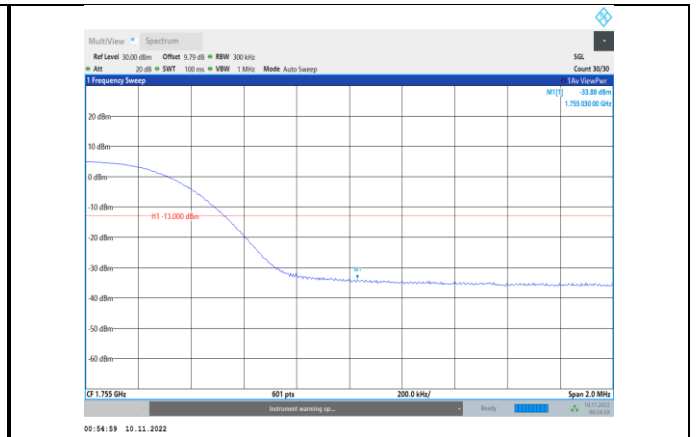

Band4-15MHz-QPSK-20325-75RB#0