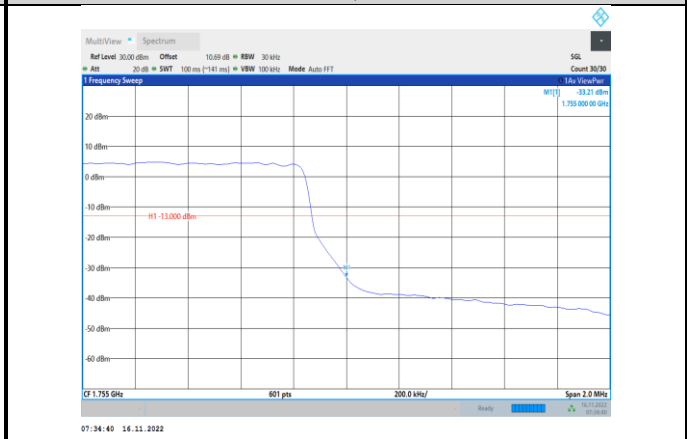

Band4-1.4MHz-QPSK-20393-1RB#5

Band4-1.4MHz-16QAM-19957-6RB#0

**Band4-1.4MHz-16QAM-20393-1RB#5**

**Band4-1.4MHz-64QAM-19957-6RB#0**

**Band4-1.4MHz-16QAM-20393-6RB#0**

**Band4-1.4MHz-64QAM-20393-1RB#5**

**Band4-1.4MHz-64QAM-19957-1RB#0**