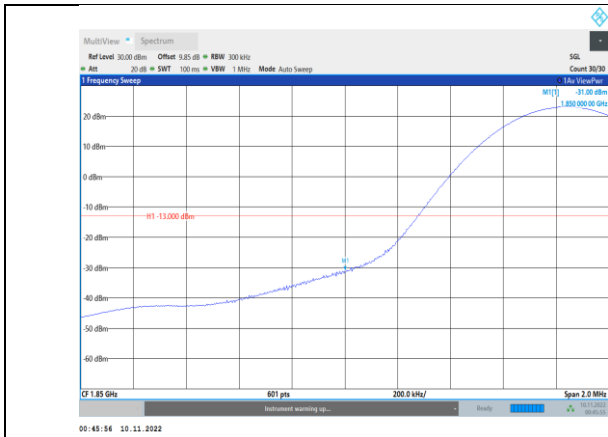

**Band2-10MHz-16QAM-18650-50RB#0**

Band2-10MHz-16QAM-19150-1RB#49

Band2-10MHz-64QAM-18650-50RB#0

Band2-10MHz-16QAM-19150-50RB#0

Band2-10MHz-64QAM-19150-1RB#49

Band2-10MHz-64QAM-18650-1RB#0

Band2-10MHz-64QAM-19150-50RB#0