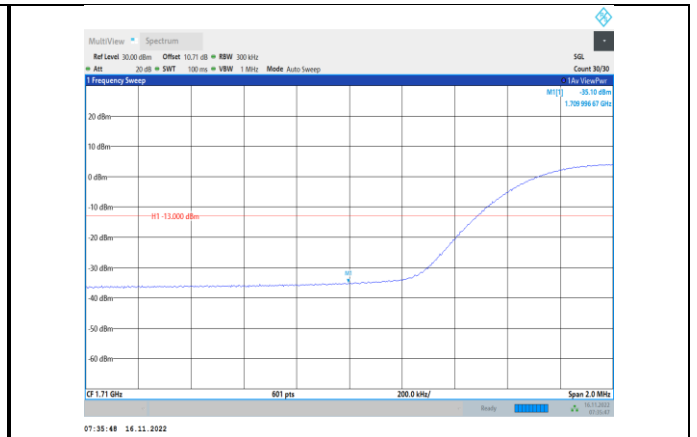

Band4-15MHz-64QAM-20025-75RB#0