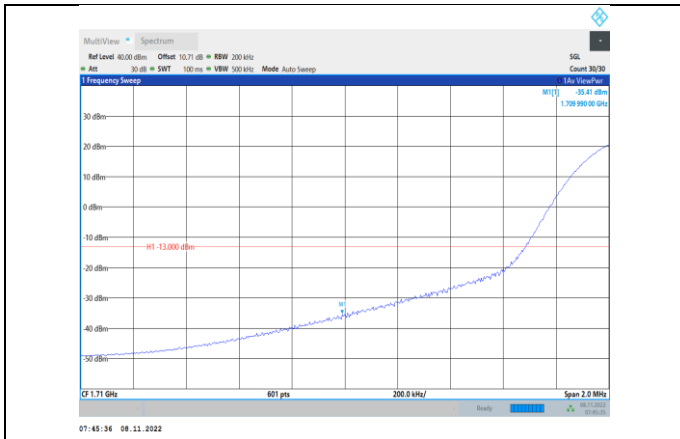

**Band4-15MHz-16QAM-20025-75RB#0**

Band4-15MHz-16QAM-20325-1RB#74

Band4-15MHz-64QAM-20025-75RB#0

Band4-15MHz-16QAM-20325-75RB#0

Band4-15MHz-64QAM-20325-1RB#74

Band4-15MHz-64QAM-20025-1RB#0

Band4-15MHz-64QAM-20325-75RB#0