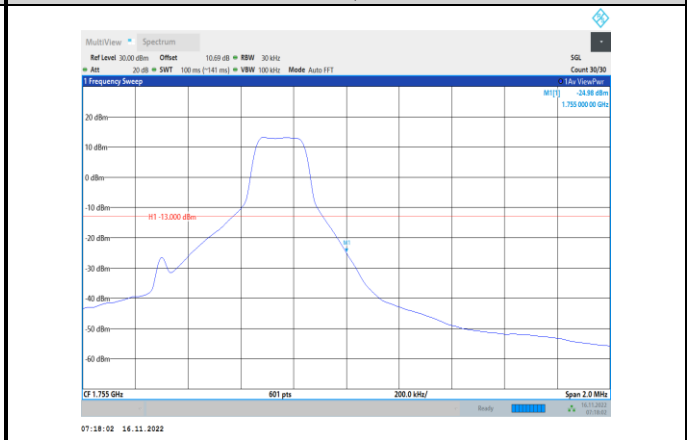

Band4-1.4MHz-QPSK-20393-1RB#5

Band4-1.4MHz-16QAM-19957-6RB#0

**Band4-1.4MHz-16QAM-20393-1RB#5**

**Band4-1.4MHz-64QAM-19957-6RB#0**

**Band4-1.4MHz-16QAM-20393-6RB#0**

**Band4-1.4MHz-64QAM-20393-1RB#5**

**Band4-1.4MHz-64QAM-19957-1RB#0**