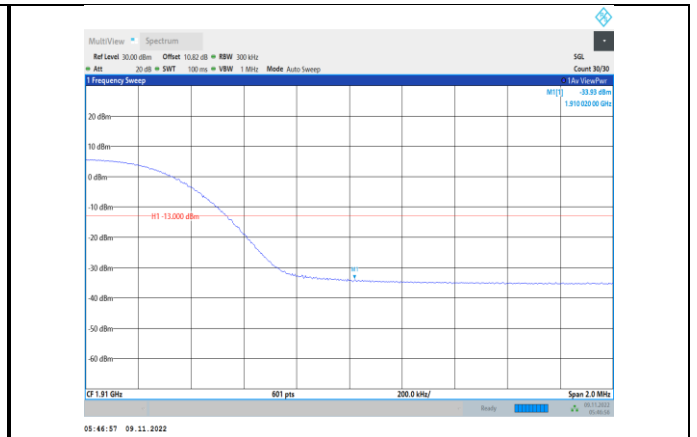

Band2-15MHz-QPSK-19125-75RB#0