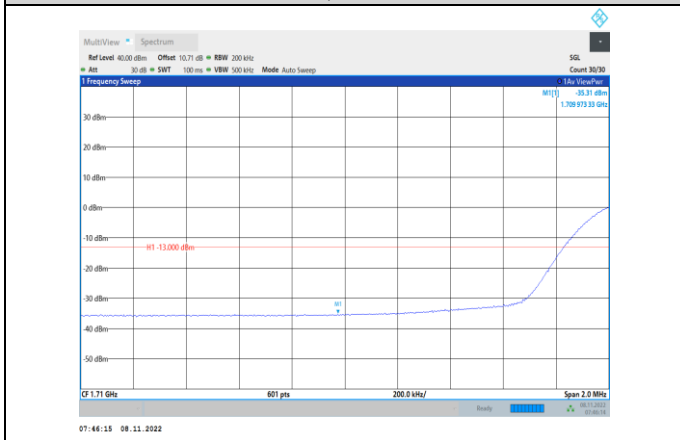

Band4-20MHz-QPSK-20050-100RB#0