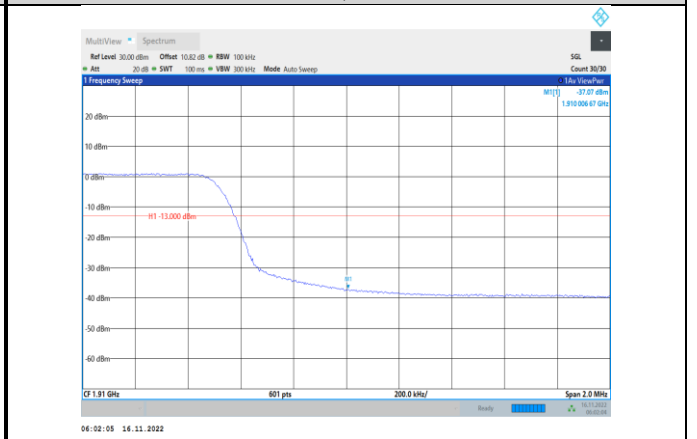

**Band2-10MHz-16QAM-18650-50RB#0**

Band2-10MHz-16QAM-19150-1RB#49

Band2-10MHz-64QAM-18650-50RB#0

Band2-10MHz-16QAM-19150-50RB#0

Band2-10MHz-64QAM-19150-1RB#49

Band2-10MHz-64QAM-18650-1RB#0

Band2-10MHz-64QAM-19150-50RB#0