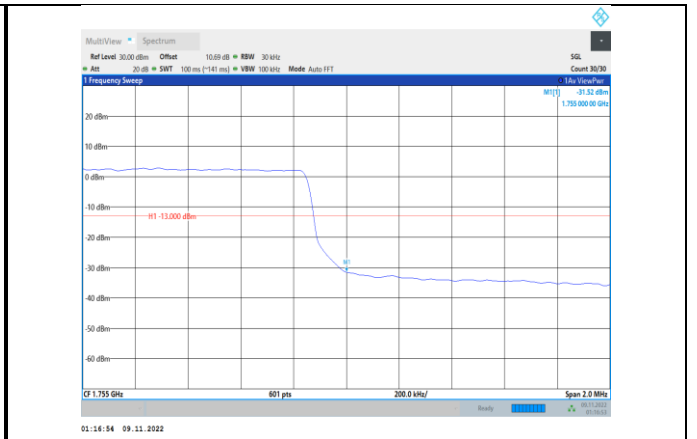

Band4-3MHz-QPSK-20385-15RB#0