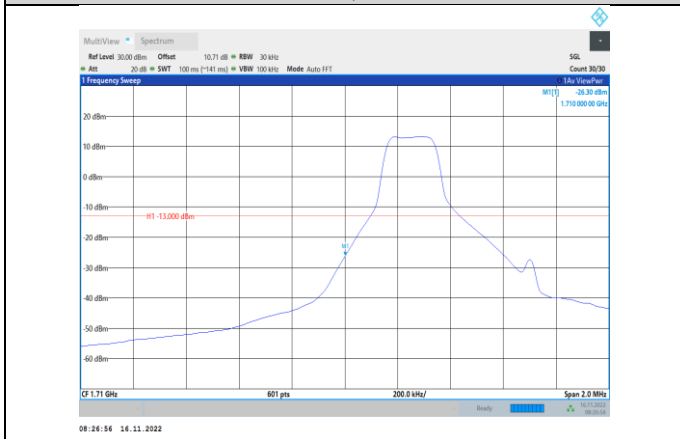

Band4-1.4MHz-QPSK-20393-1RB#5

Band4-1.4MHz-16QAM-19957-6RB#0

**Band4-1.4MHz-16QAM-20393-1RB#5**

**Band4-1.4MHz-64QAM-19957-6RB#0**

**Band4-1.4MHz-16QAM-20393-6RB#0**

**Band4-1.4MHz-64QAM-20393-1RB#5**

**Band4-1.4MHz-64QAM-19957-1RB#0**