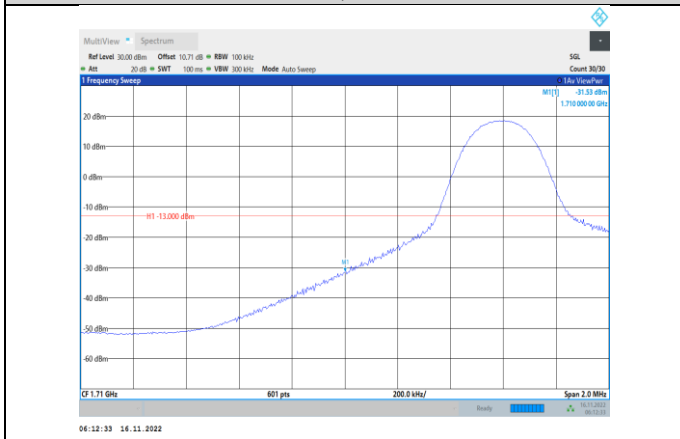

Band4-10MHz-16QAM-20000-1RB#0

Band4-10MHz-QPSK-20350-1RB#49

Band4-10MHz-16QAM-20000-50RB#0

Band4-10MHz-16QAM-20350-1RB#49

Band4-10MHz-64QAM-20000-50RB#0

Band4-10MHz-16QAM-20350-50RB#0

Band4-10MHz-64QAM-20350-1RB#49