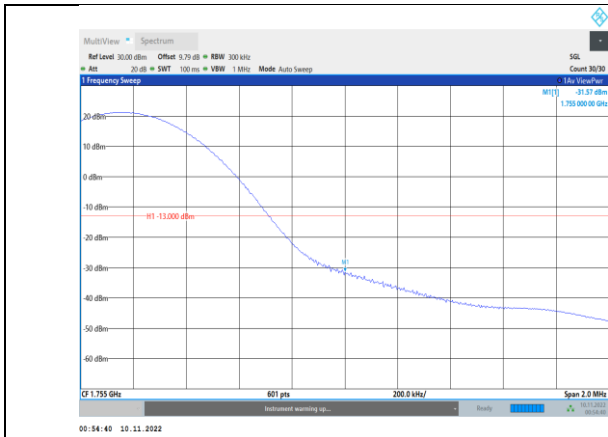

Band4-15MHz-16QAM-20325-1RB#74