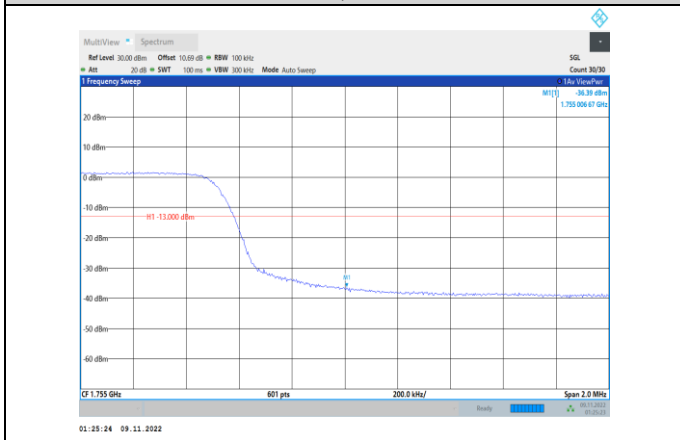

Band4-10MHz-16QAM-20000-1RB#0

Band4-10MHz-QPSK-20350-1RB#49

Band4-10MHz-16QAM-20000-50RB#0

Band4-10MHz-16QAM-20350-1RB#49

Band4-10MHz-64QAM-20000-50RB#0

Band4-10MHz-16QAM-20350-50RB#0

Band4-10MHz-64QAM-20350-1RB#49