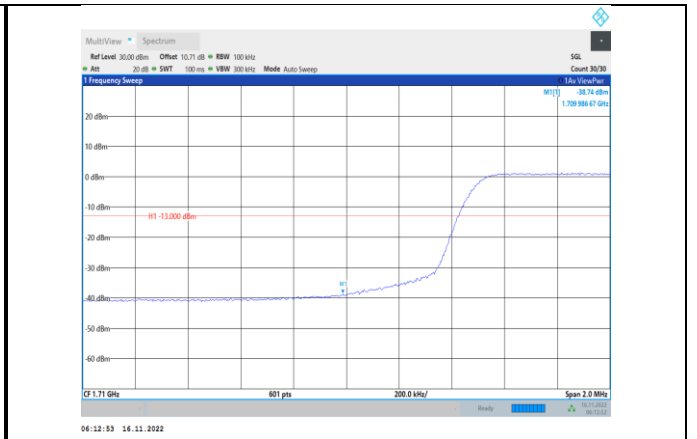

Band4-10MHz-16QAM-20000-1RB#0

Band4-10MHz-QPSK-20350-1RB#49

Band4-10MHz-16QAM-20000-50RB#0

Band4-10MHz-16QAM-20350-1RB#49

Band4-10MHz-64QAM-20000-50RB#0

Band4-10MHz-16QAM-20350-50RB#0

Band4-10MHz-64QAM-20350-1RB#49