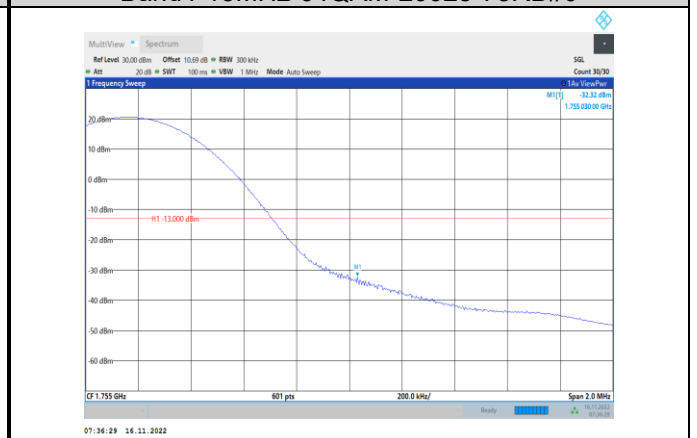

**Band4-15MHz-16QAM-20025-75RB#0**

Band4-15MHz-16QAM-20325-1RB#74

Band4-15MHz-64QAM-20025-75RB#0

Band4-15MHz-16QAM-20325-75RB#0

Band4-15MHz-64QAM-20325-1RB#74

Band4-15MHz-64QAM-20025-1RB#0

Band4-15MHz-64QAM-20325-75RB#0