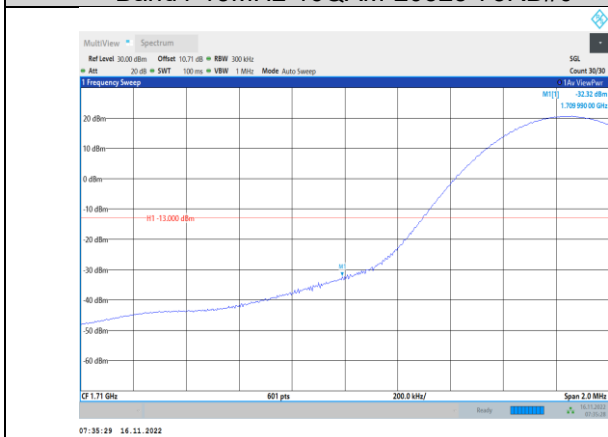

**Band4-15MHz-16QAM-20025-75RB#0**

Band4-15MHz-16QAM-20325-1RB#74

Band4-15MHz-64QAM-20025-75RB#0

Band4-15MHz-16QAM-20325-75RB#0

Band4-15MHz-64QAM-20325-1RB#74

Band4-15MHz-64QAM-20025-1RB#0

Band4-15MHz-64QAM-20325-75RB#0