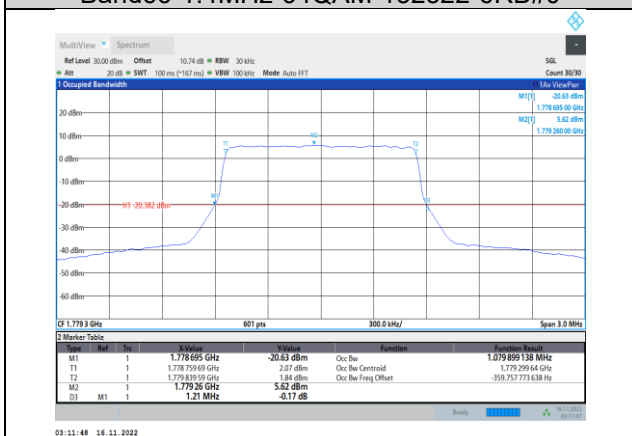

Band66-1.4MHz-64QAM-131979-6RB#0

Band66-3MHz-QPSK-131987-15RB#0

Band66-1.4MHz-64QAM-132322-6RB#0

Band66-3MHz-QPSK-132322-15RB#0

Band66-1.4MHz-64QAM-132665-6RB#0

Band66-3MHz-QPSK-132657-15RB#0

Band66-3MHz-16QAM-131987-15RB#0