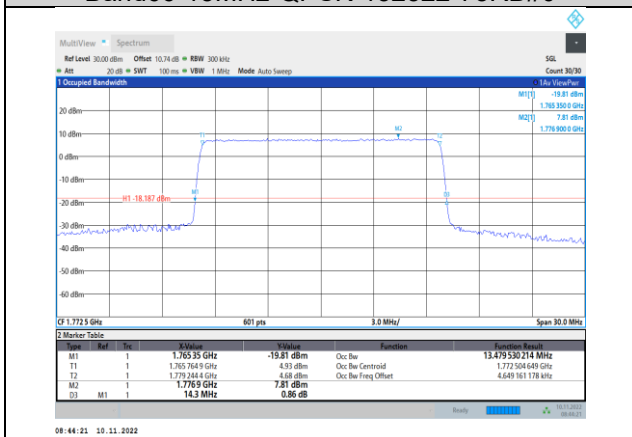

Band66-10MHz-16QAM-132622-50RB#0

Band66-10MHz-64QAM-132622-50RB#0

Band66-15MHz-QPSK-132047-75RB#0

Band66-15MHz-16QAM-132047-75RB#0

Band66-15MHz-QPSK-132322-75RB#0

Band66-15MHz-16QAM-132322-75RB#0

Band66-15MHz-QPSK-132597-75RB#0