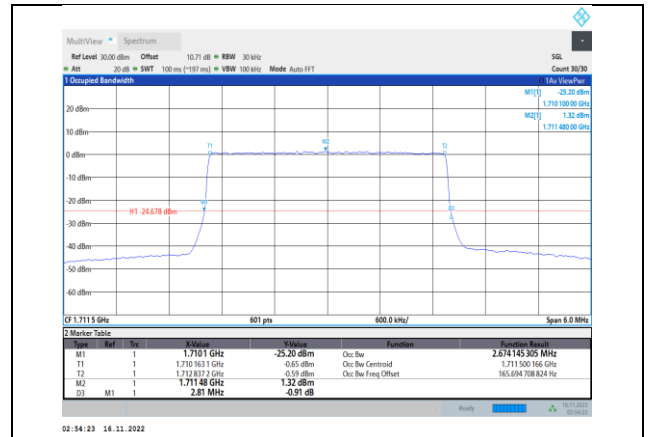

Band66-1.4MHz-64QAM-131979-6RB#0

Band66-3MHz-QPSK-131987-15RB#0

Band66-1.4MHz-64QAM-132322-6RB#0

Band66-3MHz-QPSK-132322-15RB#0

Band66-1.4MHz-64QAM-132665-6RB#0

Band66-3MHz-QPSK-132657-15RB#0

Band66-3MHz-16QAM-131987-15RB#0