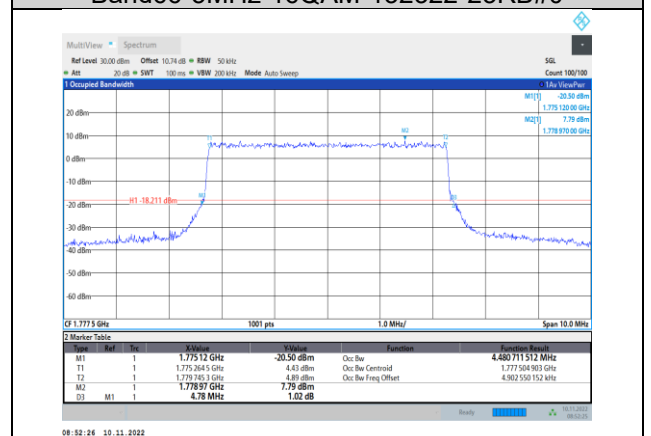

Band66-5MHz-16QAM-132647-25RB#0