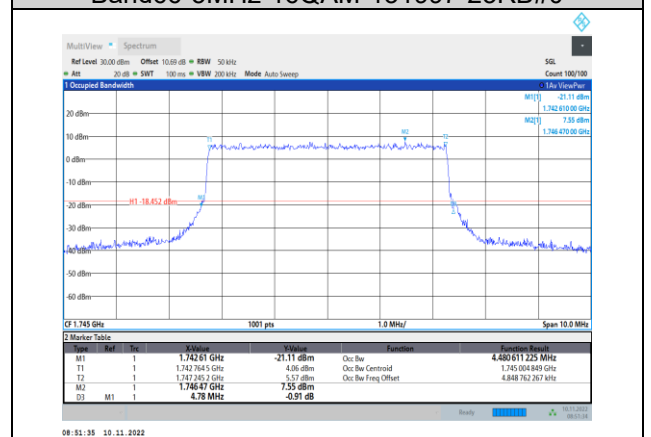

Band66-5MHz-16QAM-132322-25RB#0