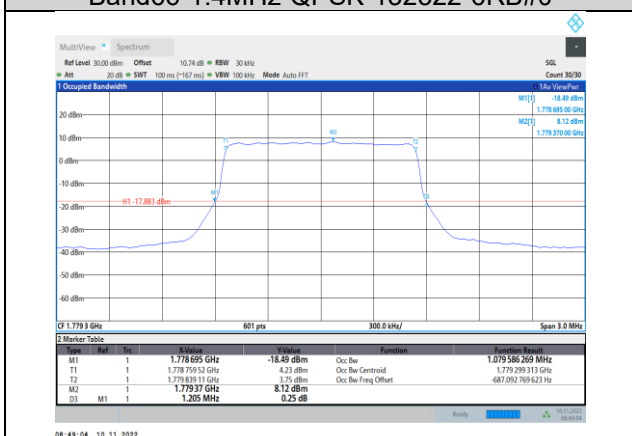

Band41-20MHz-64QAM-41140-100RB#0

Band66-1.4MHz-QPSK-131979-6RB#0

Band66-1.4MHz-16QAM-131979-6RB#0

Band66-1.4MHz-QPSK-132322-6RB#0

Band66-1.4MHz-16QAM-132322-6RB#0

Band66-1.4MHz-QPSK-132665-6RB#0

Band66-1.4MHz-16QAM-132665-6RB#0