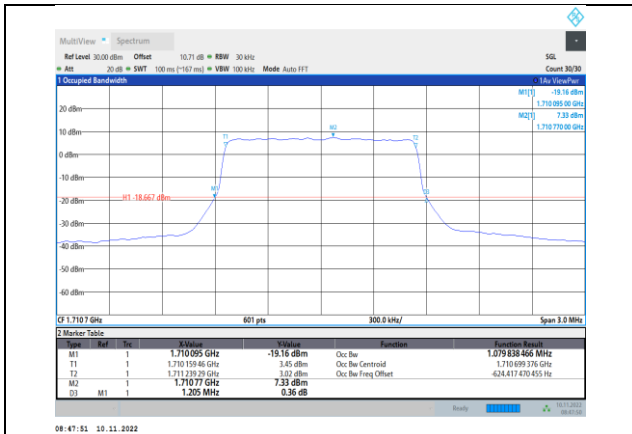

Band66-1.4MHz-QPSK-131979-6RB#0