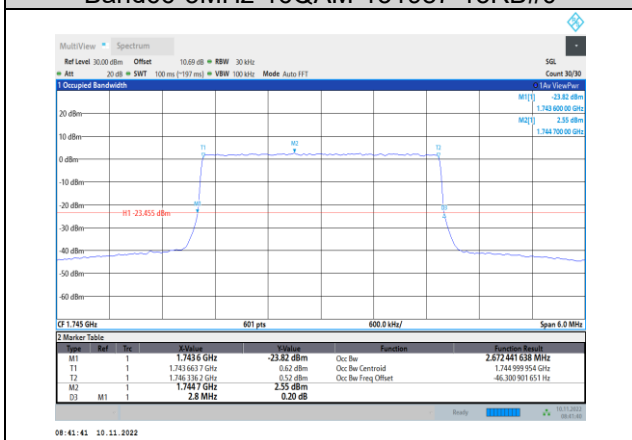

Band66-3MHz-16QAM-132322-15RB#0