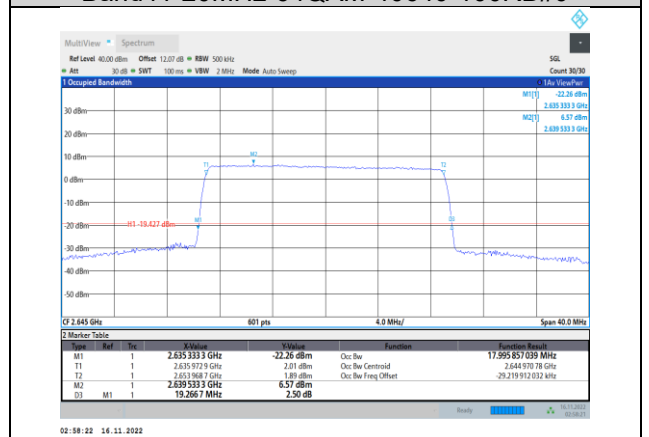

Band41-15MHz-64QAM-41165-75RB#0

Band41-20MHz-QPSK-41140-100RB#0

Band41-20MHz-16QAM-40140-100RB#0

Band41-20MHz-64QAM-40140-100RB#0

Band41-20MHz-16QAM-40640-100RB#0

Band41-20MHz-64QAM-40640-100RB#0

Band41-20MHz-16QAM-41140-100RB#0