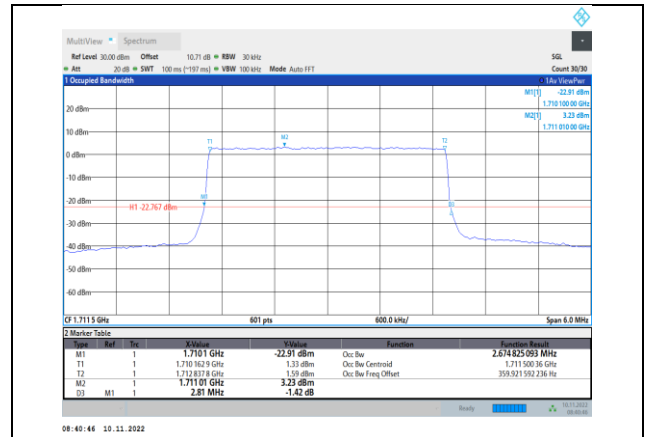

Band66-3MHz-QPSK-131987-15RB#0