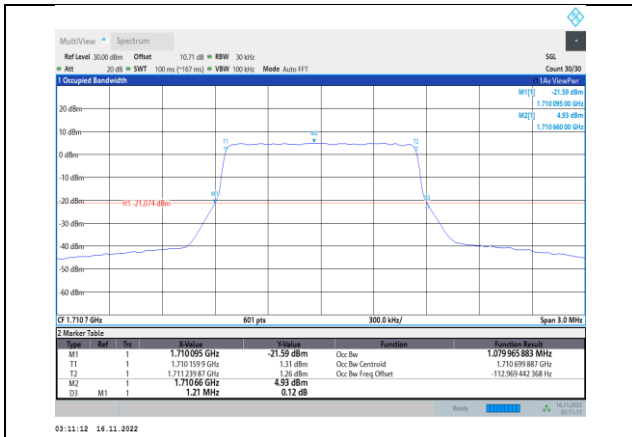

Band41-20MHz-64QAM-41140-100RB#0

Band66-1.4MHz-QPSK-131979-6RB#0

Band66-1.4MHz-16QAM-131979-6RB#0

Band66-1.4MHz-QPSK-132322-6RB#0

Band66-1.4MHz-16QAM-132322-6RB#0

Band66-1.4MHz-QPSK-132665-6RB#0

Band66-1.4MHz-16QAM-132665-6RB#0