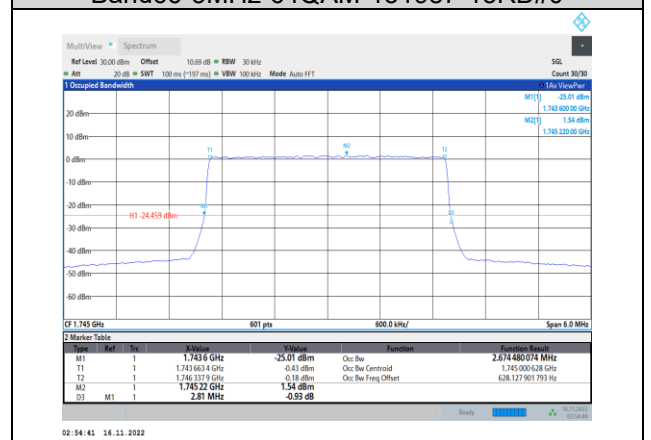

Band66-3MHz-64QAM-132322-15RB#0