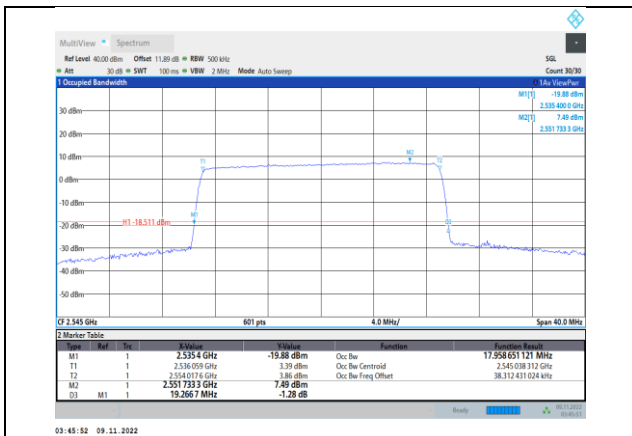

Band41-20MHz-16QAM-40140-100RB#0