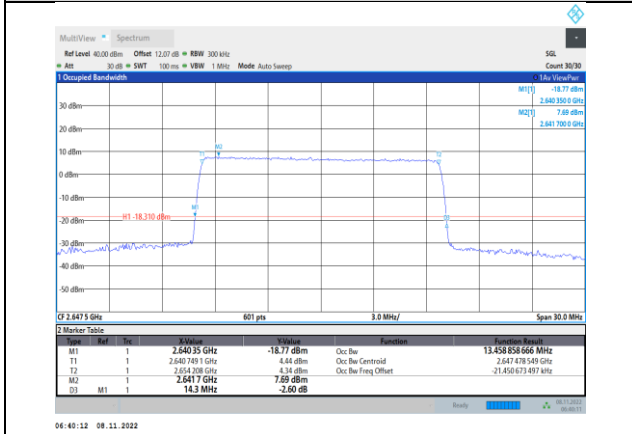

Band41-10MHz-16QAM-40640-50RB#0

Band41-10MHz-64QAM-40640-50RB#0

Band41-10MHz-16QAM-41190-50RB#0

Band41-10MHz-64QAM-41190-50RB#0

Band41-15MHz-QPSK-40115-75RB#0

Band41-15MHz-QPSK-40640-75RB#0

Band41-15MHz-QPSK-41165-75RB#0