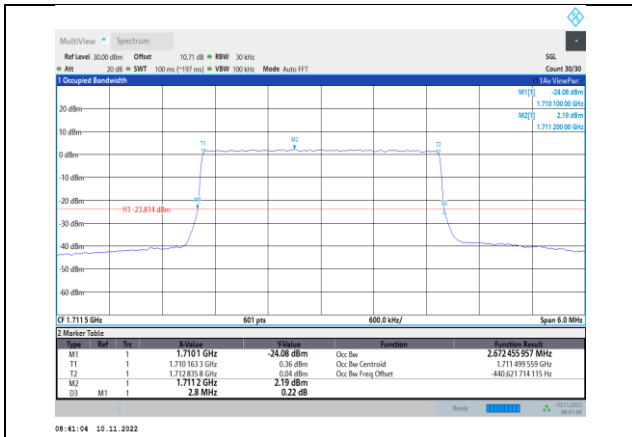

Band66-1.4MHz-64QAM-131979-6RB#0

Band66-3MHz-QPSK-131987-15RB#0

Band66-1.4MHz-64QAM-132322-6RB#0

Band66-3MHz-QPSK-132322-15RB#0

Band66-1.4MHz-64QAM-132665-6RB#0

Band66-3MHz-QPSK-132657-15RB#0

Band66-3MHz-16QAM-131987-15RB#0