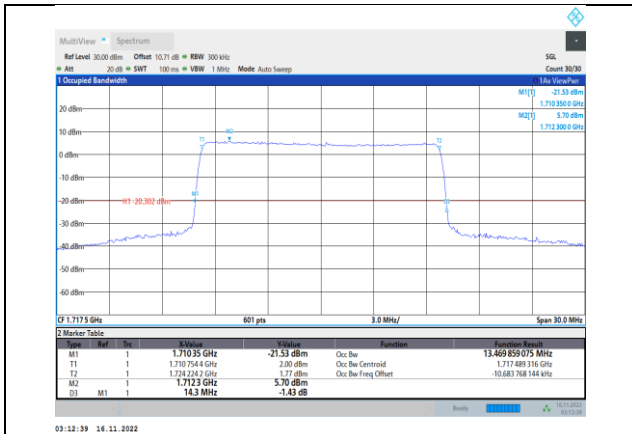

Band66-15MHz-64QAM-132047-75RB#0