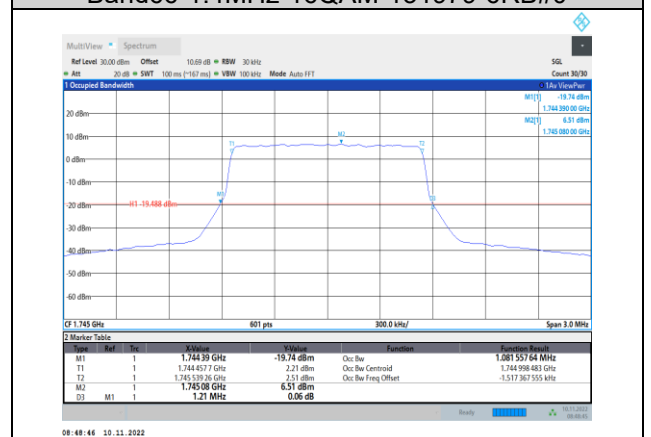

Band41-20MHz-64QAM-41140-100RB#0

Band66-1.4MHz-QPSK-131979-6RB#0

Band66-1.4MHz-16QAM-131979-6RB#0

Band66-1.4MHz-QPSK-132322-6RB#0

Band66-1.4MHz-16QAM-132322-6RB#0

Band66-1.4MHz-QPSK-132665-6RB#0

Band66-1.4MHz-16QAM-132665-6RB#0