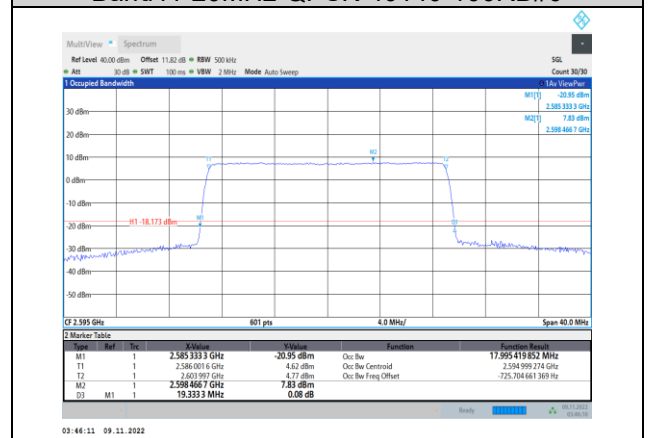

Band41-15MHz-16QAM-40115-75RB#0

Band41-15MHz-16QAM-40640-75RB#0

Band41-15MHz-16QAM-41165-75RB#0

Band41-15MHz-64QAM-40115-75RB#0

Band41-20MHz-QPSK-40140-100RB#0

Band41-15MHz-64QAM-40640-75RB#0

Band41-20MHz-QPSK-40640-100RB#0