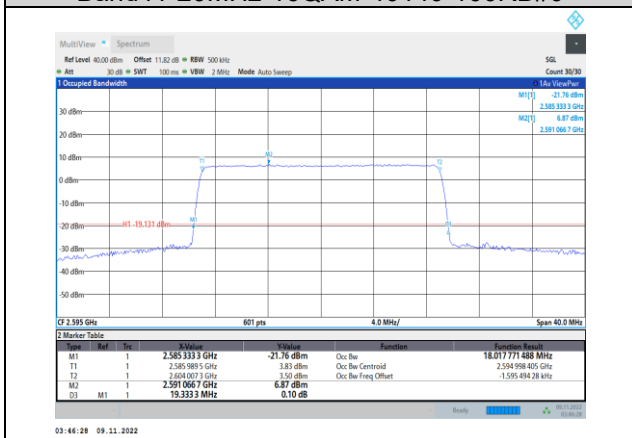

Band41-15MHz-64QAM-41165-75RB#0

Band41-20MHz-QPSK-41140-100RB#0

Band41-20MHz-16QAM-40140-100RB#0

Band41-20MHz-64QAM-40140-100RB#0

Band41-20MHz-16QAM-40640-100RB#0

Band41-20MHz-64QAM-40640-100RB#0

Band41-20MHz-16QAM-41140-100RB#0