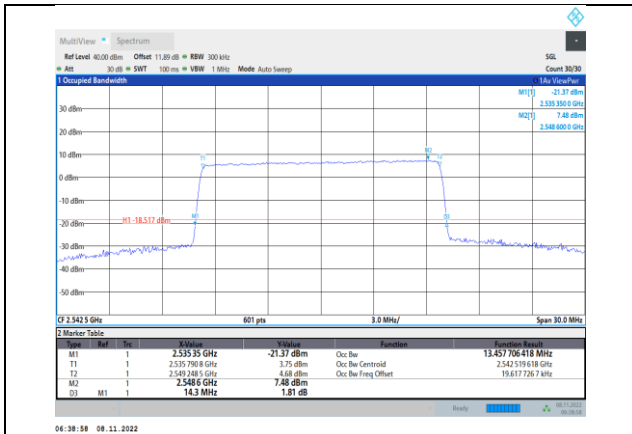

Band41-10MHz-16QAM-40640-50RB#0

Band41-10MHz-64QAM-40640-50RB#0

Band41-10MHz-16QAM-41190-50RB#0

Band41-10MHz-64QAM-41190-50RB#0

Band41-15MHz-QPSK-40115-75RB#0

Band41-15MHz-QPSK-40640-75RB#0

Band41-15MHz-QPSK-41165-75RB#0