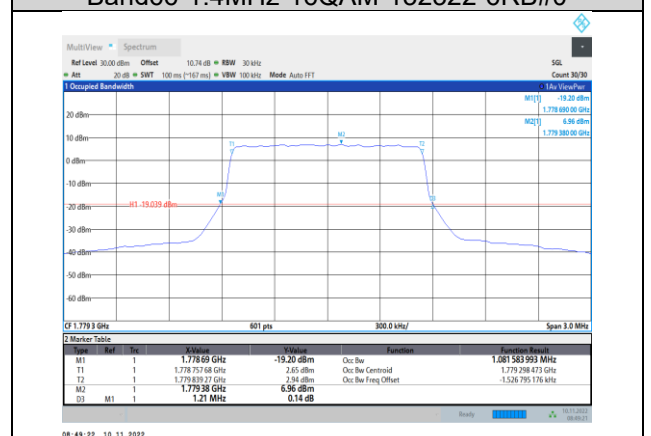

Band41-20MHz-64QAM-41140-100RB#0

Band66-1.4MHz-QPSK-131979-6RB#0

Band66-1.4MHz-16QAM-131979-6RB#0

Band66-1.4MHz-QPSK-132322-6RB#0

Band66-1.4MHz-16QAM-132322-6RB#0

Band66-1.4MHz-QPSK-132665-6RB#0

Band66-1.4MHz-16QAM-132665-6RB#0