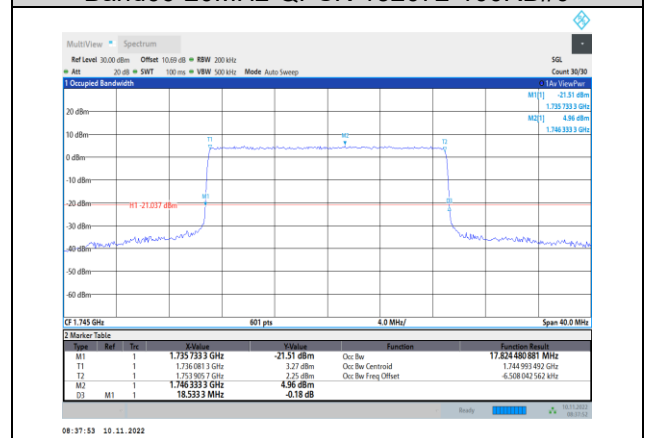

Band66-20MHz-QPSK-132322-100RB#0