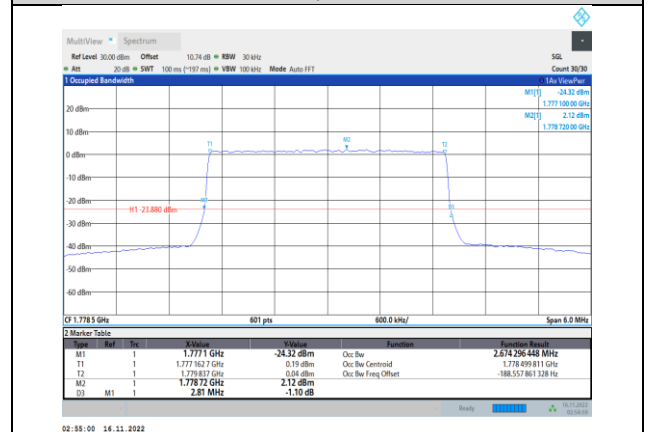

Band66-3MHz-64QAM-131987-15RB#0

Band66-3MHz-16QAM-132322-15RB#0

Band66-3MHz-64QAM-132322-15RB#0

Band66-3MHz-16QAM-132657-15RB#0

Band66-3MHz-64QAM-132657-15RB#0

Band66-5MHz-QPSK-131997-25RB#0

Band66-5MHz-16QAM-131997-25RB#0