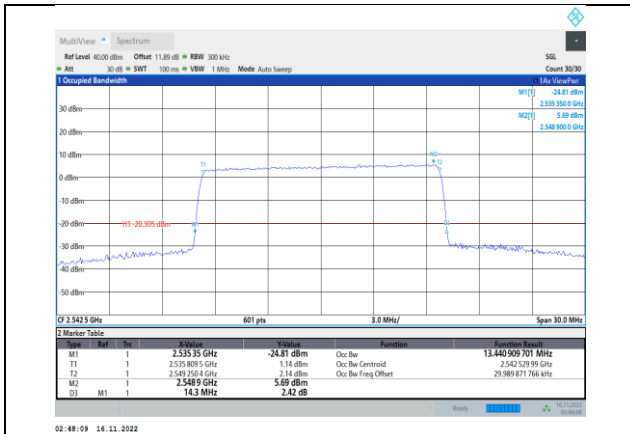

Band41-15MHz-64QAM-40115-75RB#0