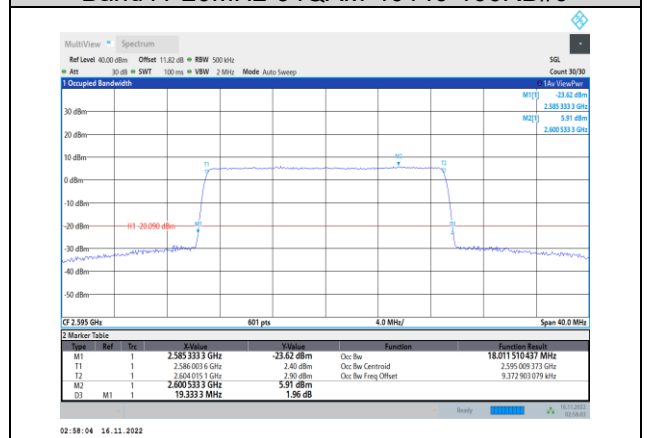

Band41-15MHz-64QAM-41165-75RB#0

Band41-20MHz-QPSK-41140-100RB#0

Band41-20MHz-16QAM-40140-100RB#0

Band41-20MHz-64QAM-40140-100RB#0

Band41-20MHz-16QAM-40640-100RB#0

Band41-20MHz-64QAM-40640-100RB#0

Band41-20MHz-16QAM-41140-100RB#0