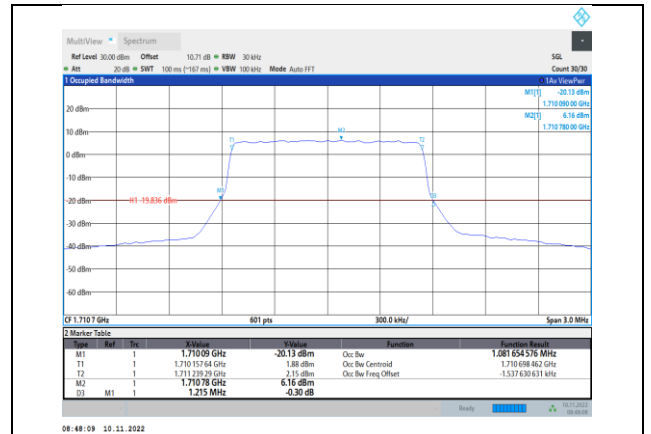

Band66-1.4MHz-16QAM-131979-6RB#0