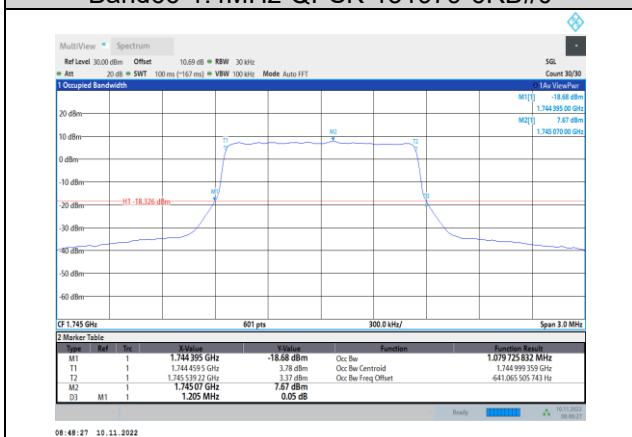

Band66-1.4MHz-QPSK-132322-6RB#0