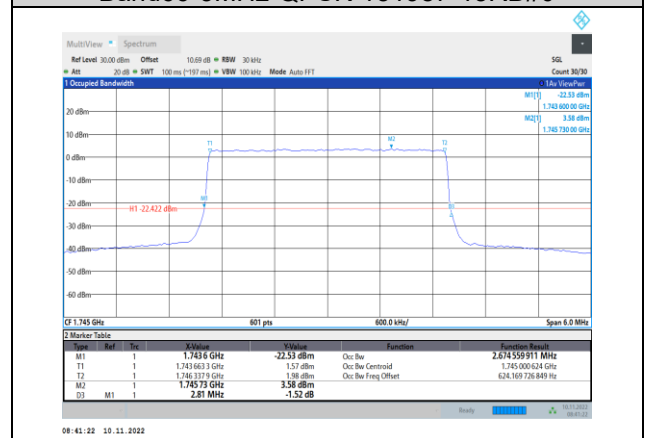

Band66-3MHz-QPSK-132322-15RB#0