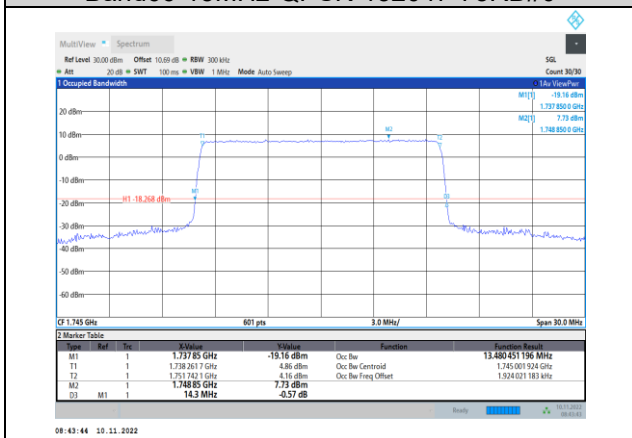

Band66-10MHz-16QAM-132622-50RB#0

Band66-10MHz-64QAM-132622-50RB#0

Band66-15MHz-QPSK-132047-75RB#0

Band66-15MHz-16QAM-132047-75RB#0

Band66-15MHz-QPSK-132322-75RB#0

Band66-15MHz-16QAM-132322-75RB#0

Band66-15MHz-QPSK-132597-75RB#0