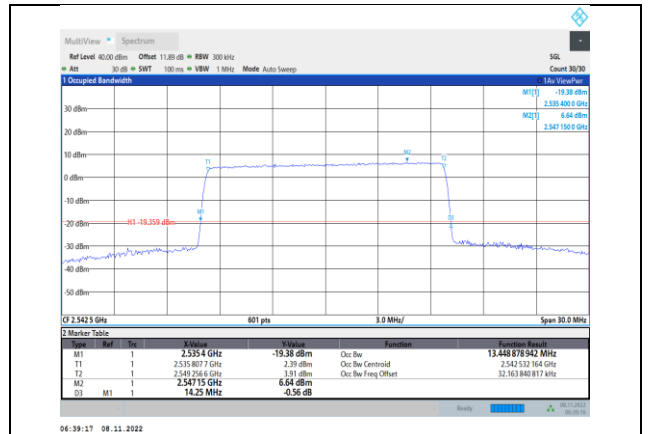

Band41-10MHz-16QAM-40640-50RB#0

Band41-10MHz-64QAM-40640-50RB#0

Band41-10MHz-16QAM-41190-50RB#0

Band41-10MHz-64QAM-41190-50RB#0

Band41-15MHz-QPSK-40115-75RB#0

Band41-15MHz-QPSK-40640-75RB#0

Band41-15MHz-QPSK-41165-75RB#0