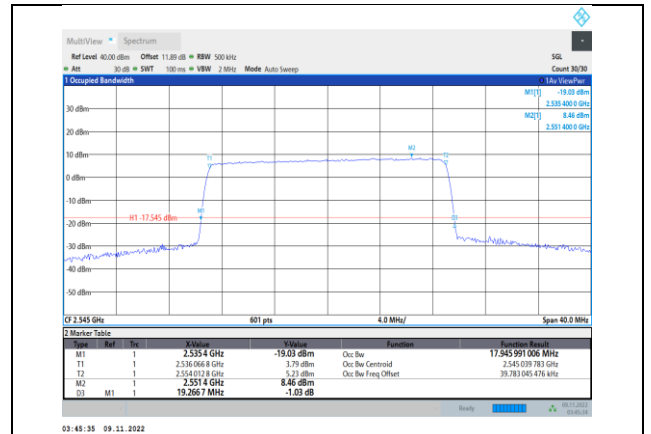

Band41-15MHz-16QAM-40115-75RB#0

Band41-15MHz-16QAM-40640-75RB#0

Band41-15MHz-16QAM-41165-75RB#0

Band41-15MHz-64QAM-40115-75RB#0

Band41-20MHz-QPSK-40140-100RB#0

Band41-15MHz-64QAM-40640-75RB#0

Band41-20MHz-QPSK-40640-100RB#0