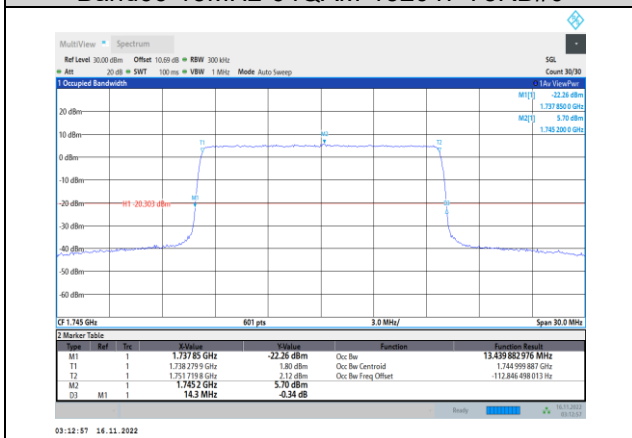

Band66-15MHz-64QAM-132322-75RB#0