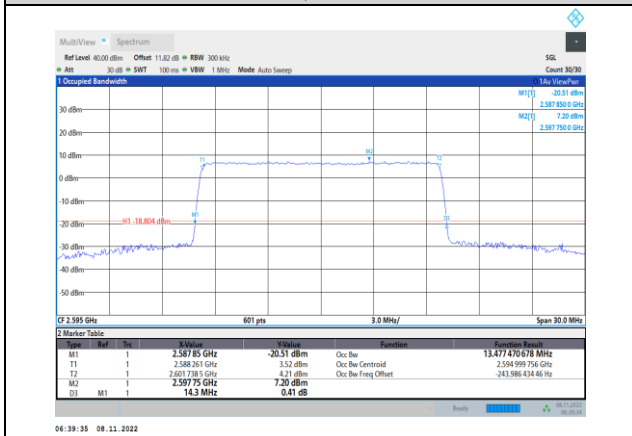

Band41-10MHz-16QAM-40640-50RB#0

Band41-10MHz-64QAM-40640-50RB#0

Band41-10MHz-16QAM-41190-50RB#0

Band41-10MHz-64QAM-41190-50RB#0

Band41-15MHz-QPSK-40115-75RB#0

Band41-15MHz-QPSK-40640-75RB#0

Band41-15MHz-QPSK-41165-75RB#0