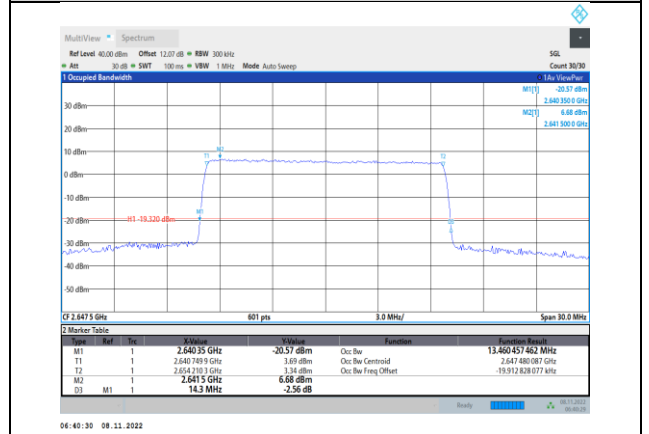

Band41-15MHz-16QAM-41165-75RB#0