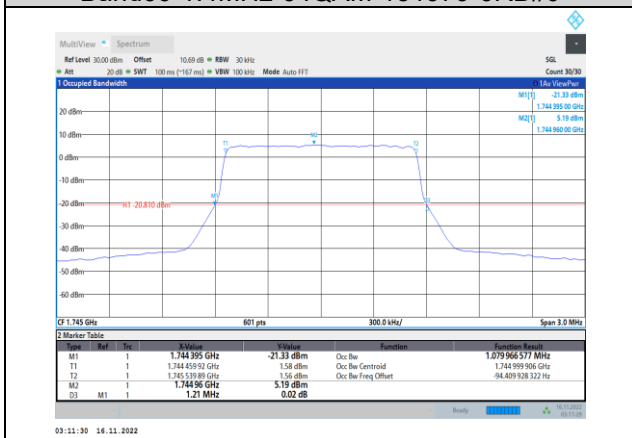

Band66-1.4MHz-64QAM-132322-6RB#0