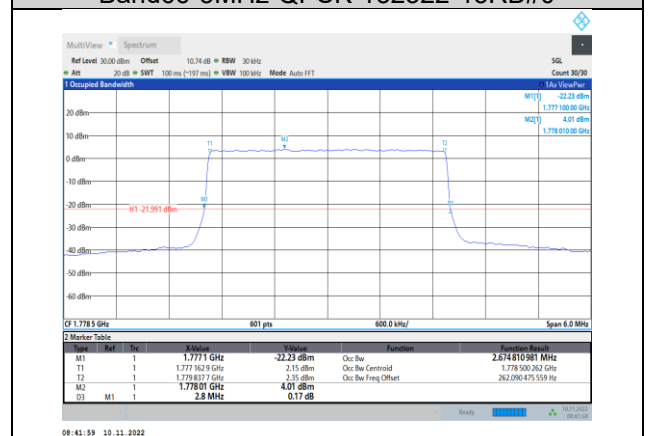

Band66-1.4MHz-64QAM-131979-6RB#0

Band66-3MHz-QPSK-131987-15RB#0

Band66-1.4MHz-64QAM-132322-6RB#0

Band66-3MHz-QPSK-132322-15RB#0

Band66-1.4MHz-64QAM-132665-6RB#0

Band66-3MHz-QPSK-132657-15RB#0

Band66-3MHz-16QAM-131987-15RB#0