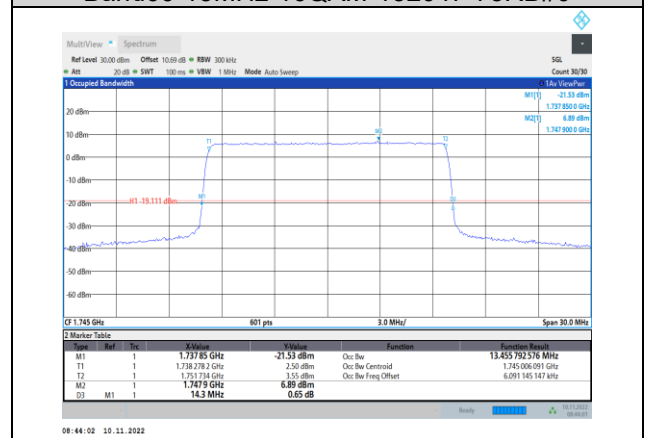

Band66-10MHz-16QAM-132622-50RB#0

Band66-10MHz-64QAM-132622-50RB#0

Band66-15MHz-QPSK-132047-75RB#0

Band66-15MHz-16QAM-132047-75RB#0

Band66-15MHz-QPSK-132322-75RB#0

Band66-15MHz-16QAM-132322-75RB#0

Band66-15MHz-QPSK-132597-75RB#0