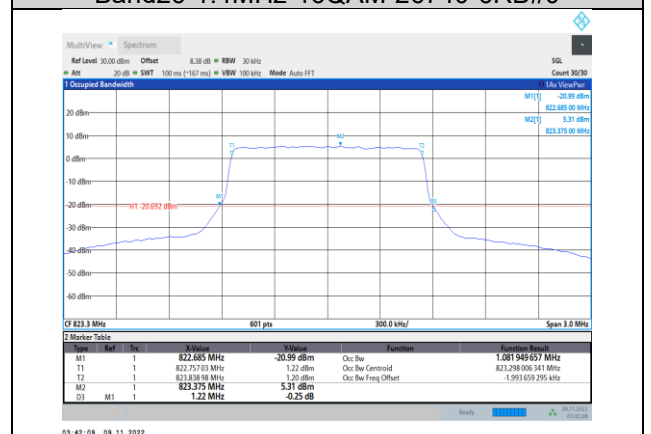

Band26-1.4MHz-16QAM-26740-6RB#0

Band26-1.4MHz-16QAM-26783-6RB#0