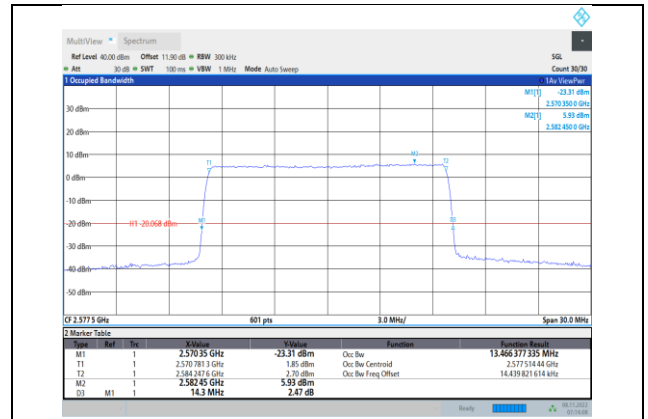

Band38-10MHz-64QAM-38200-50RB#0

Band38-15MHz-16QAM-37825-75RB#0