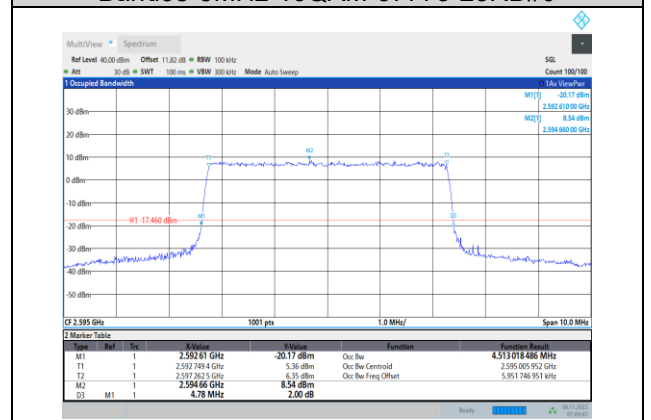

Band38-5MHz-16QAM-37775-25RB#0

Band38-5MHz-16QAM-38000-25RB#0