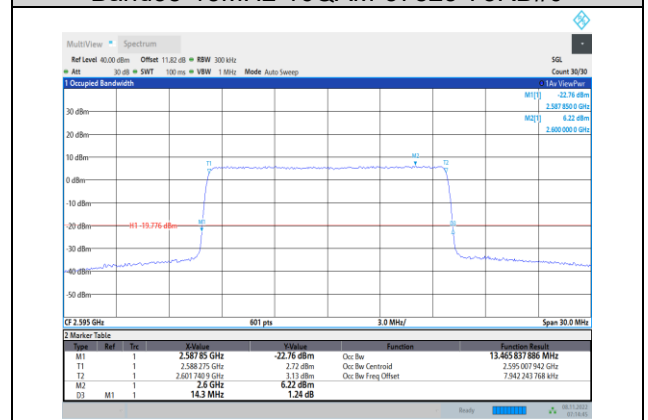

Band38-10MHz-16QAM-38200-50RB#0

Band38-10MHz-64QAM-38200-50RB#0

Band38-15MHz-QPSK-37825-75RB#0

Band38-15MHz-16QAM-37825-75RB#0

Band38-15MHz-QPSK-38000-75RB#0

Band38-15MHz-16QAM-38000-75RB#0

Band38-15MHz-QPSK-38175-75RB#0