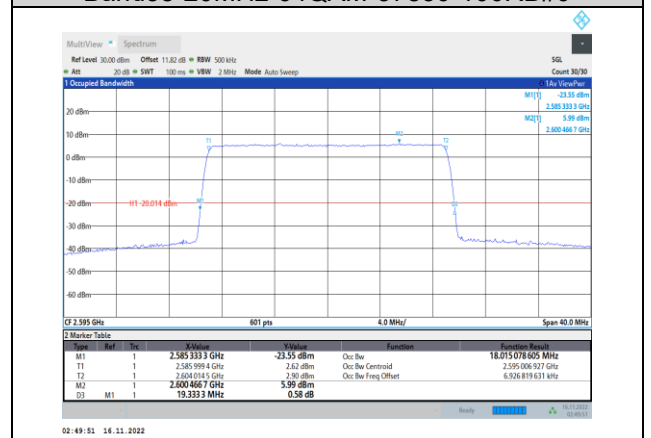

Band38-20MHz-64QAM-37850-100RB#0

Band38-20MHz-64QAM-38000-100RB#0