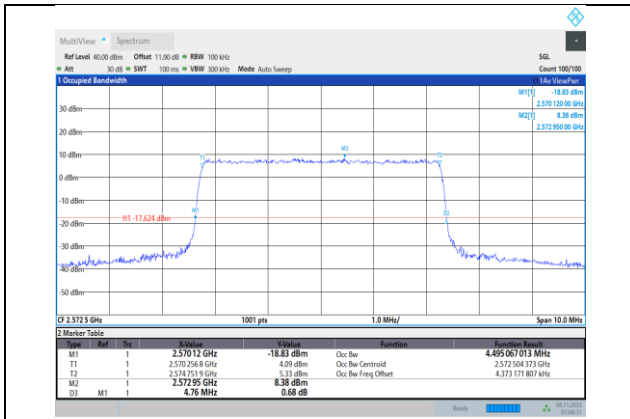

Band26-15MHz-64QAM-26865-75RB#0

Band26-15MHz-16QAM-26965-75RB#0

Band26-15MHz-64QAM-26915-75RB#0

Band26-15MHz-64QAM-26765-75RB#0

Band26-15MHz-64QAM-26965-75RB#0

**Band38-5MHz-QPSK-37775-25RB#0**

**Band38-5MHz-16QAM-37775-25RB#0**