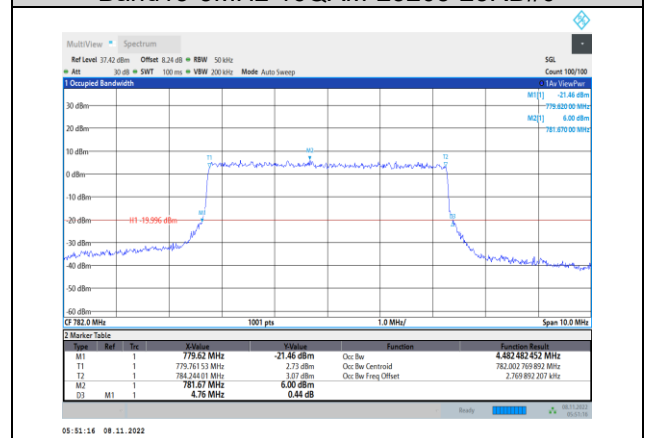

Band13-5MHz-16QAM-23205-25RB#0

Band13-5MHz-16QAM-23230-25RB#0