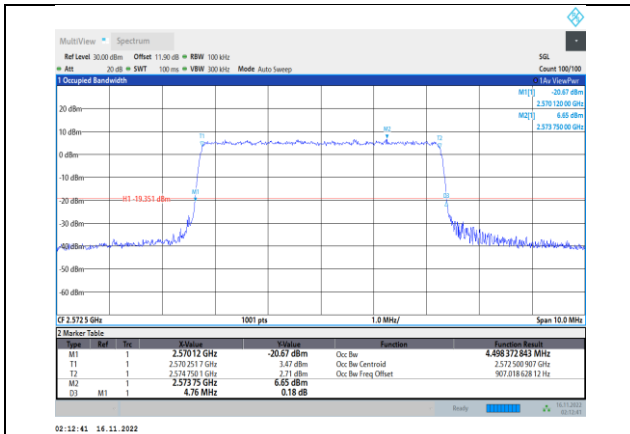

**Band38-5MHz-QPSK-38000-25RB#0**

**Band38-5MHz-16QAM-38000-25RB#0**

**Band38-5MHz-QPSK-38225-25RB#0**

**Band38-5MHz-16QAM-38225-25RB#0**

Band38-5MHz-64QAM-37775-25RB#0

Band38-10MHz-QPSK-37800-50RB#0

Band38-5MHz-64QAM-38000-25RB#0