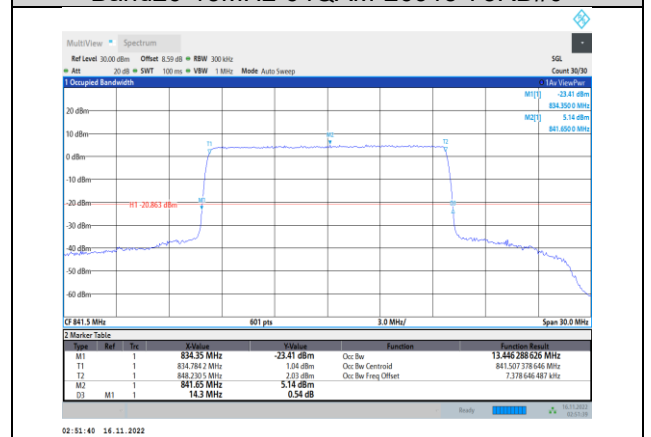

Band26-15MHz-64QAM-26865-75RB#0

Band26-15MHz-16QAM-26965-75RB#0

Band26-15MHz-64QAM-26915-75RB#0

Band26-15MHz-64QAM-26765-75RB#0

Band26-15MHz-64QAM-26965-75RB#0

**Band38-5MHz-QPSK-37775-25RB#0**

**Band38-5MHz-16QAM-37775-25RB#0**