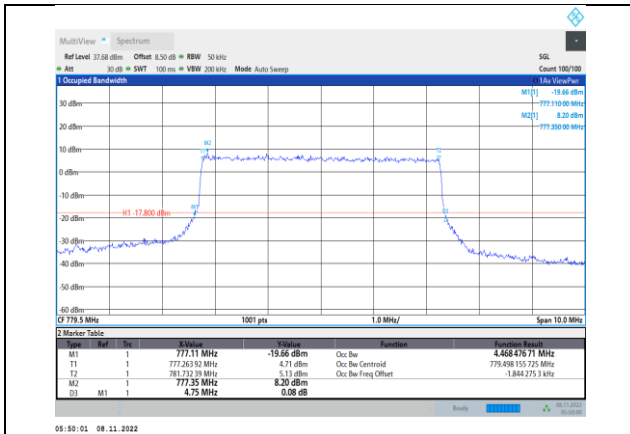

Band7-20MHz-16QAM-20850-100RB#0

Band7-20MHz-64QAM-20850-100RB#0

Band7-20MHz-16QAM-21100-100RB#0

Band7-20MHz-64QAM-21100-100RB#0

Band7-20MHz-16QAM-21350-100RB#0

Band7-20MHz-64QAM-21350-100RB#0

Band13-5MHz-QPSK-23205-25RB#0