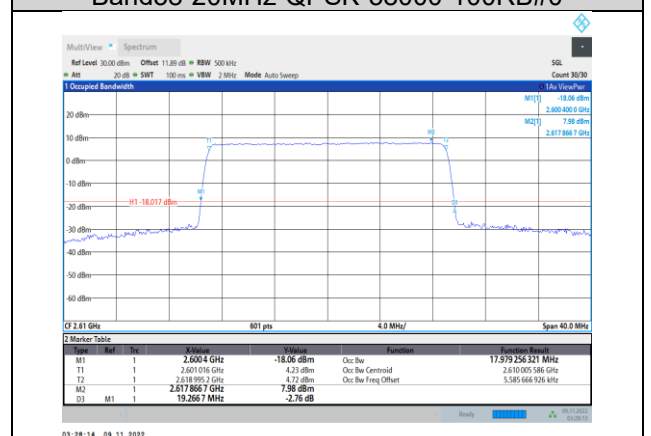

Band38-15MHz-16QAM-38175-75RB#0

Band38-15MHz-64QAM-37825-75RB#0

Band38-20MHz-QPSK-37850-100RB#0

Band38-15MHz-64QAM-38000-75RB#0

Band38-20MHz-QPSK-38000-100RB#0

Band38-15MHz-64QAM-38175-75RB#0

Band38-20MHz-QPSK-38150-100RB#0