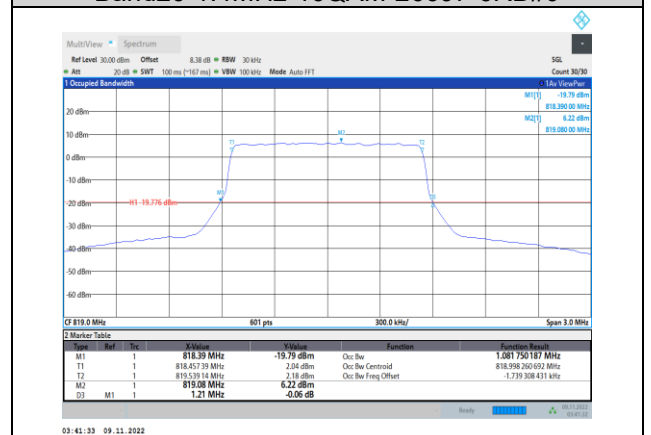

Band13-5MHz-64QAM-23255-25RB#0

Band13-10MHz-QPSK-23230-50RB#0

Band13-10MHz-16QAM-23230-50RB#0

Band13-10MHz-64QAM-23230-50RB#0

Band26-1.4MHz-QPSK-26697-6RB#0

Band26-1.4MHz-16QAM-26697-6RB#0

Band26-1.4MHz-QPSK-26740-6RB#0