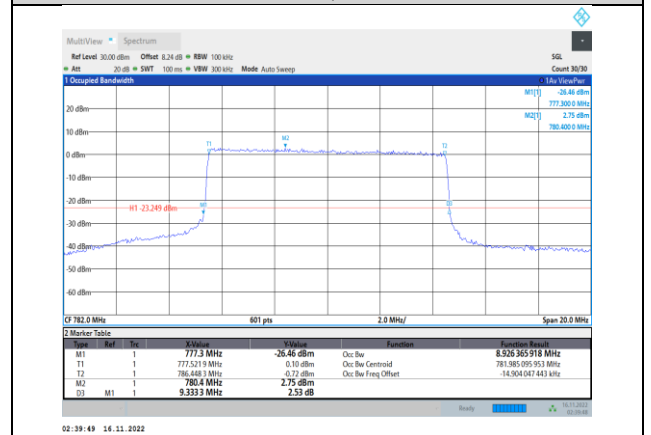

Band13-10MHz-16QAM-23230-50RB#0

Band13-10MHz-64QAM-23230-50RB#0