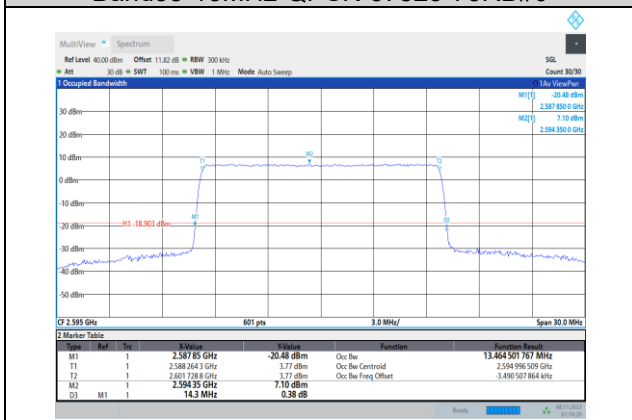

Band38-10MHz-16QAM-38200-50RB#0

Band38-10MHz-64QAM-38200-50RB#0

Band38-15MHz-QPSK-37825-75RB#0

Band38-15MHz-16QAM-37825-75RB#0

Band38-15MHz-QPSK-38000-75RB#0

Band38-15MHz-16QAM-38000-75RB#0

Band38-15MHz-QPSK-38175-75RB#0