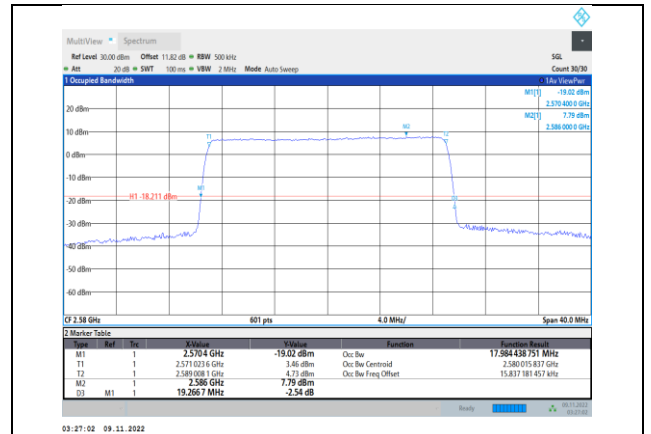

Band38-15MHz-16QAM-38175-75RB#0

Band38-20MHz-QPSK-37850-100RB#0