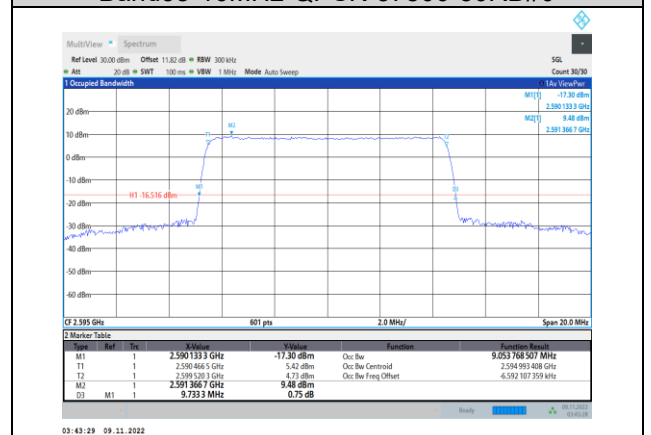

**Band38-5MHz-QPSK-38000-25RB#0**

**Band38-5MHz-16QAM-38000-25RB#0**

**Band38-5MHz-QPSK-38225-25RB#0**

**Band38-5MHz-16QAM-38225-25RB#0**

Band38-5MHz-64QAM-37775-25RB#0

Band38-10MHz-QPSK-37800-50RB#0

Band38-5MHz-64QAM-38000-25RB#0