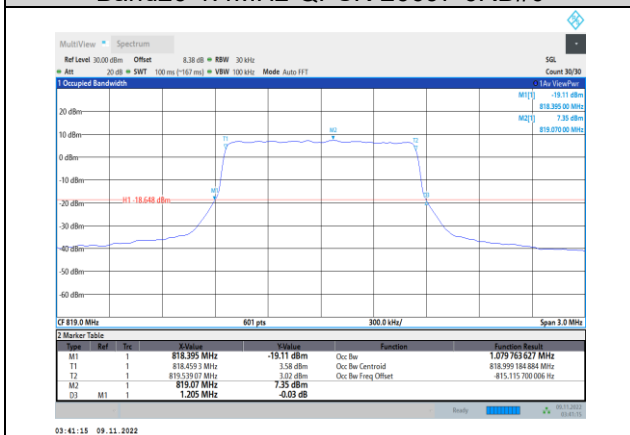

Band13-5MHz-64QAM-23255-25RB#0

Band13-10MHz-QPSK-23230-50RB#0

Band13-10MHz-16QAM-23230-50RB#0

Band13-10MHz-64QAM-23230-50RB#0

Band26-1.4MHz-QPSK-26697-6RB#0

Band26-1.4MHz-16QAM-26697-6RB#0

Band26-1.4MHz-QPSK-26740-6RB#0