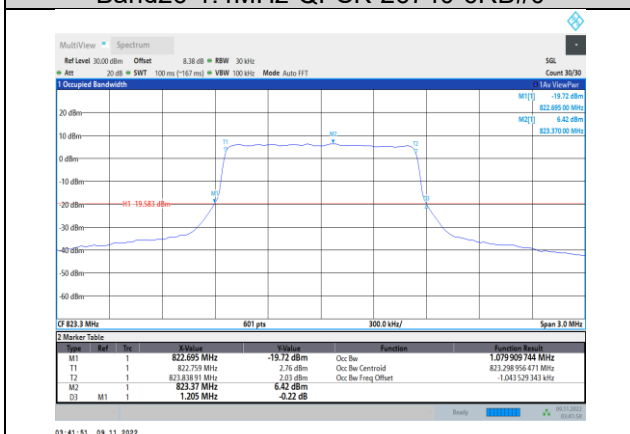

Band26-1.4MHz-QPSK-26740-6RB#0

Band26-1.4MHz-QPSK-26783-6RB#0