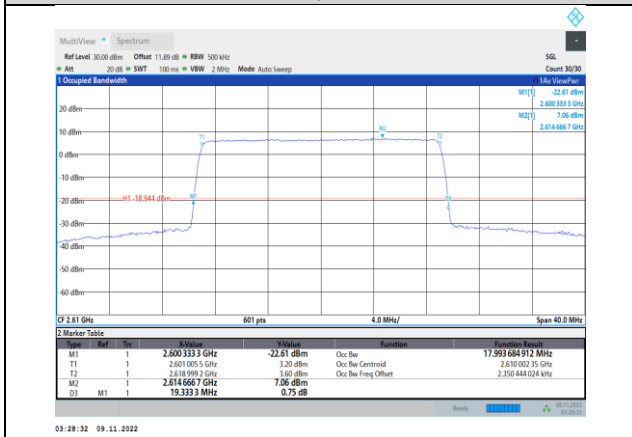

Band38-20MHz-16QAM-37850-100RB#0

Band38-20MHz-64QAM-37850-100RB#0

Band38-20MHz-16QAM-38000-100RB#0

Band38-20MHz-64QAM-38000-100RB#0

Band38-20MHz-16QAM-38150-100RB#0

Band38-20MHz-64QAM-38150-100RB#0