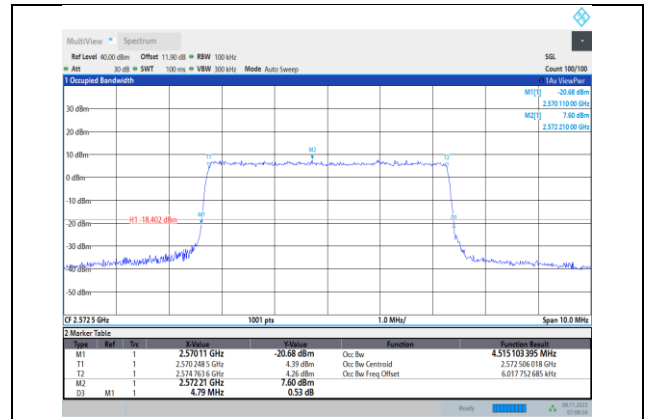

Band26-15MHz-64QAM-26865-75RB#0

Band26-15MHz-16QAM-26965-75RB#0

Band26-15MHz-64QAM-26915-75RB#0

Band26-15MHz-64QAM-26765-75RB#0

Band26-15MHz-64QAM-26965-75RB#0

**Band38-5MHz-QPSK-37775-25RB#0**

**Band38-5MHz-16QAM-37775-25RB#0**