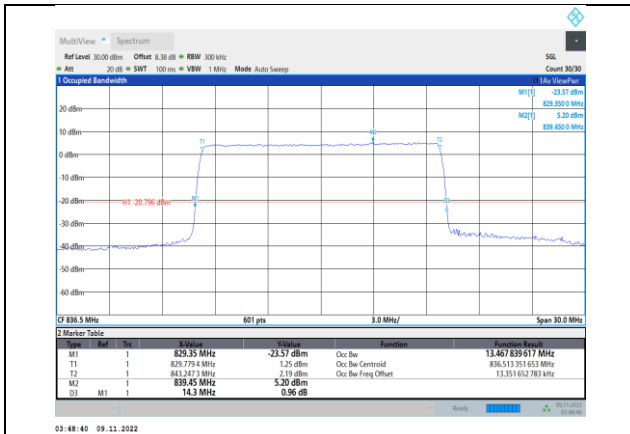

Band26-15MHz-QPSK-26765-75RB#0

Band26-15MHz-QPSK-26965-75RB#0

Band26-15MHz-QPSK-26865-75RB#0

Band26-15MHz-16QAM-26765-75RB#0

Band26-15MHz-QPSK-26915-75RB#0

Band26-15MHz-16QAM-26865-75RB#0

Band26-15MHz-16QAM-26915-75RB#0