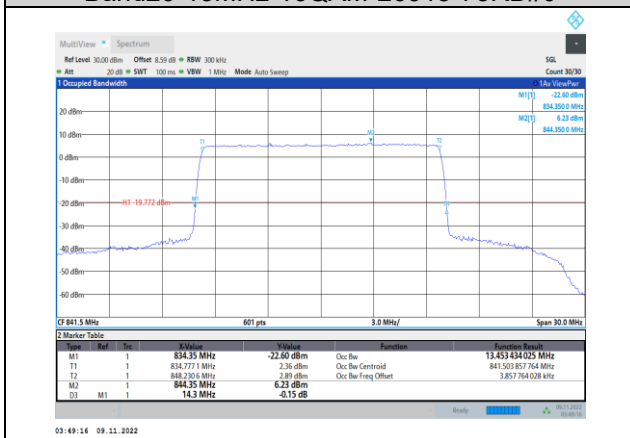

Band26-15MHz-16QAM-26915-75RB#0

Band26-15MHz-16QAM-26965-75RB#0