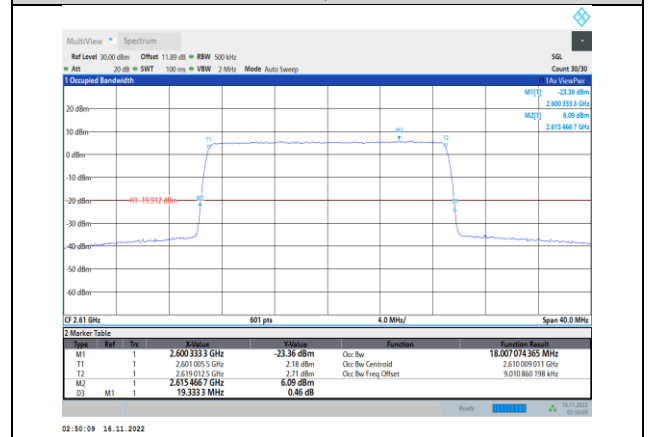

Band38-20MHz-16QAM-37850-100RB#0

Band38-20MHz-64QAM-37850-100RB#0

Band38-20MHz-16QAM-38000-100RB#0

Band38-20MHz-64QAM-38000-100RB#0

Band38-20MHz-16QAM-38150-100RB#0

Band38-20MHz-64QAM-38150-100RB#0