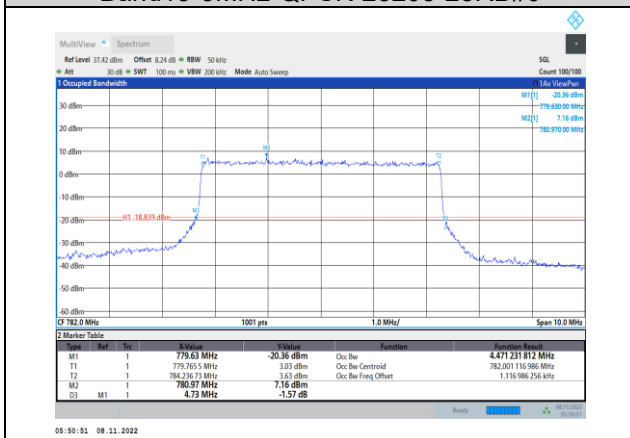

Band13-5MHz-QPSK-23205-25RB#0

Band13-5MHz-QPSK-23230-25RB#0