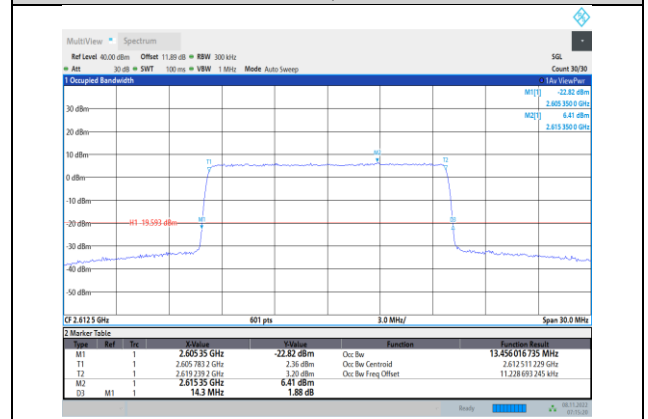

Band38-10MHz-16QAM-38200-50RB#0

Band38-10MHz-64QAM-38200-50RB#0

Band38-15MHz-QPSK-37825-75RB#0

Band38-15MHz-16QAM-37825-75RB#0

Band38-15MHz-QPSK-38000-75RB#0

Band38-15MHz-16QAM-38000-75RB#0

Band38-15MHz-QPSK-38175-75RB#0