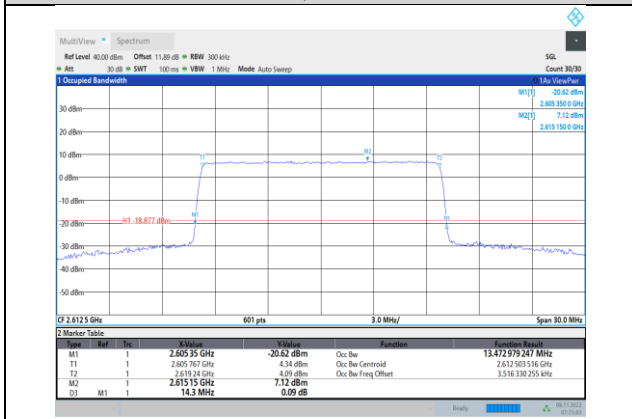

Band38-10MHz-16QAM-38200-50RB#0

Band38-10MHz-64QAM-38200-50RB#0

Band38-15MHz-QPSK-37825-75RB#0

Band38-15MHz-16QAM-37825-75RB#0

Band38-15MHz-QPSK-38000-75RB#0

Band38-15MHz-16QAM-38000-75RB#0

Band38-15MHz-QPSK-38175-75RB#0