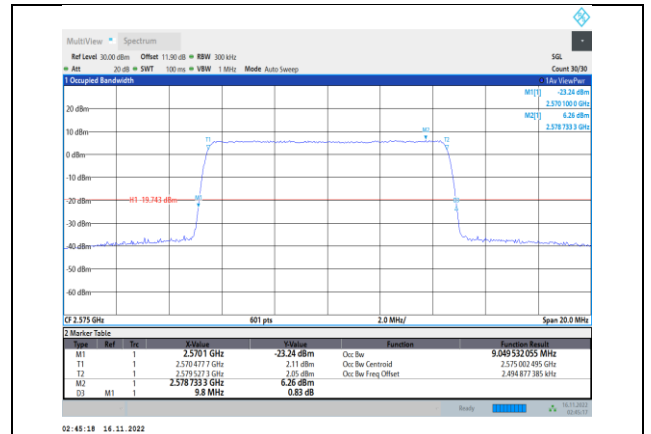

Band38-10MHz-QPSK-38000-50RB#0

Band38-5MHz-64QAM-38225-25RB#0

Band38-10MHz-QPSK-38200-50RB#0

Band38-10MHz-16QAM-37800-50RB#0

Band38-10MHz-64QAM-37800-50RB#0

Band38-10MHz-16QAM-38000-50RB#0

Band38-10MHz-64QAM-38000-50RB#0