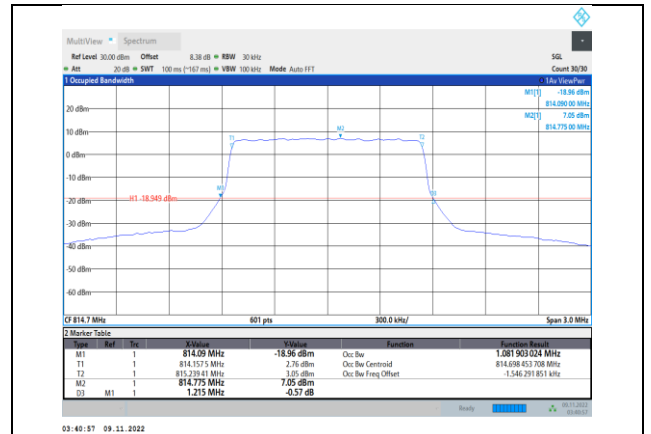

Band13-5MHz-64QAM-23255-25RB#0

Band13-10MHz-QPSK-23230-50RB#0

Band13-10MHz-16QAM-23230-50RB#0

Band13-10MHz-64QAM-23230-50RB#0

Band26-1.4MHz-QPSK-26697-6RB#0

Band26-1.4MHz-16QAM-26697-6RB#0

Band26-1.4MHz-QPSK-26740-6RB#0