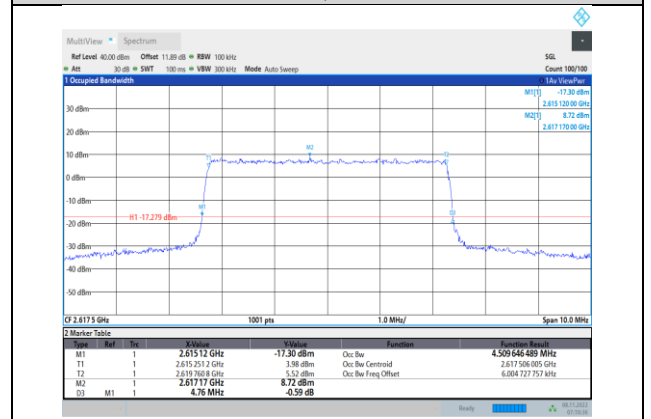

Band38-5MHz-16QAM-38000-25RB#0

Band38-5MHz-16QAM-38225-25RB#0