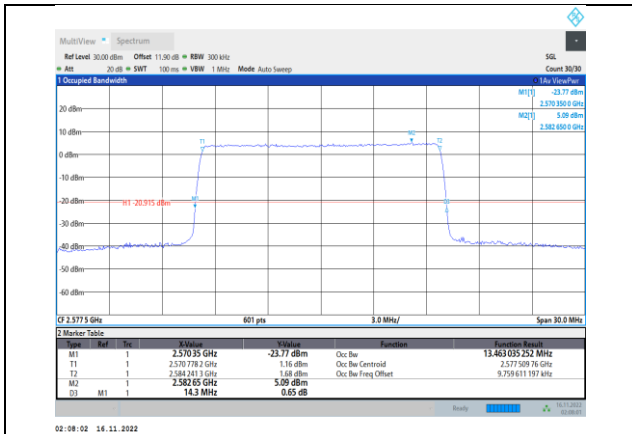

Band38-15MHz-QPSK-38175-75RB#0

Band38-15MHz-64QAM-37825-75RB#0