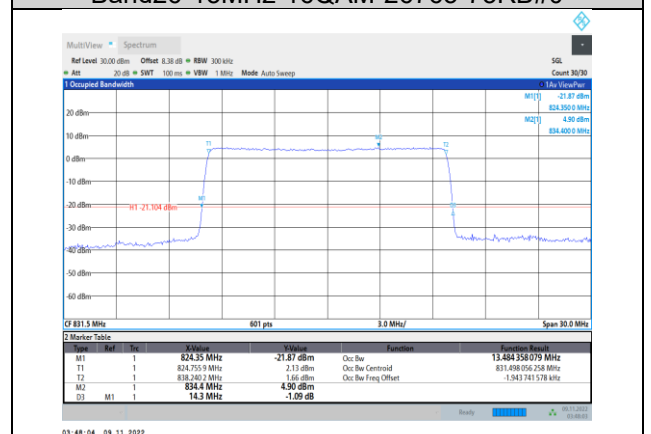

Band26-15MHz-QPSK-26765-75RB#0

Band26-15MHz-QPSK-26965-75RB#0

Band26-15MHz-QPSK-26865-75RB#0

Band26-15MHz-16QAM-26765-75RB#0

Band26-15MHz-QPSK-26915-75RB#0

Band26-15MHz-16QAM-26865-75RB#0

Band26-15MHz-16QAM-26915-75RB#0