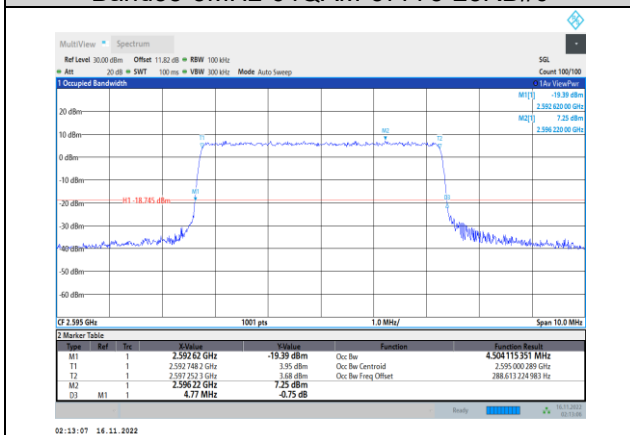

**Band38-5MHz-QPSK-38000-25RB#0**

**Band38-5MHz-16QAM-38000-25RB#0**

**Band38-5MHz-QPSK-38225-25RB#0**

**Band38-5MHz-16QAM-38225-25RB#0**

Band38-5MHz-64QAM-37775-25RB#0

Band38-10MHz-QPSK-37800-50RB#0

Band38-5MHz-64QAM-38000-25RB#0