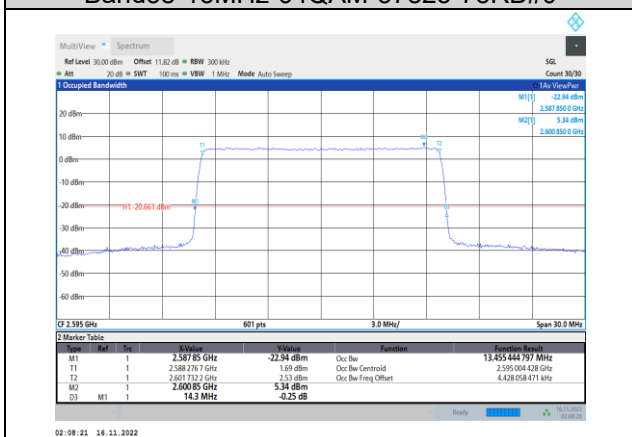

Band38-15MHz-64QAM-37825-75RB#0

Band38-15MHz-64QAM-38000-75RB#0