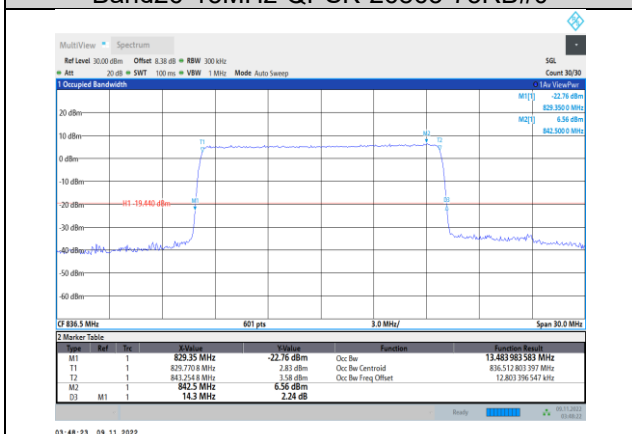

Band26-15MHz-QPSK-26765-75RB#0

Band26-15MHz-QPSK-26965-75RB#0

Band26-15MHz-QPSK-26865-75RB#0

Band26-15MHz-16QAM-26765-75RB#0

Band26-15MHz-QPSK-26915-75RB#0

Band26-15MHz-16QAM-26865-75RB#0

Band26-15MHz-16QAM-26915-75RB#0