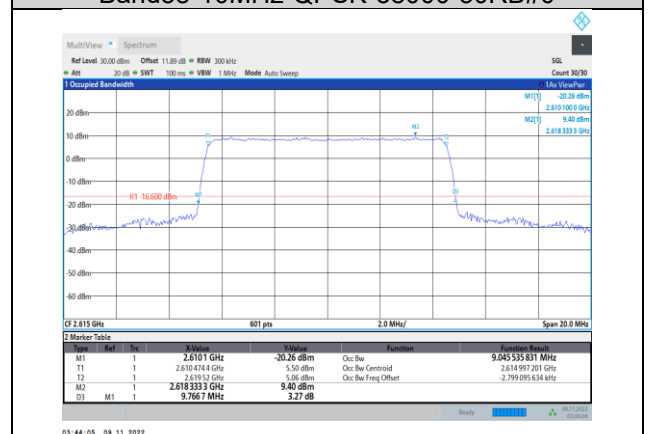

Band38-10MHz-QPSK-38000-50RB#0

Band38-10MHz-QPSK-38200-50RB#0