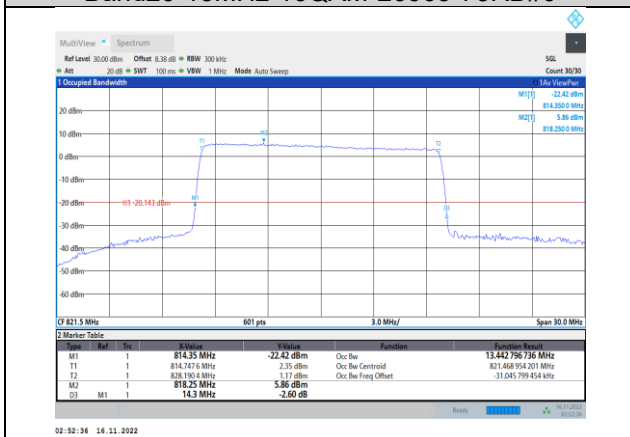

Band26-15MHz-16QAM-26965-75RB#0

Band26-15MHz-64QAM-26765-75RB#0