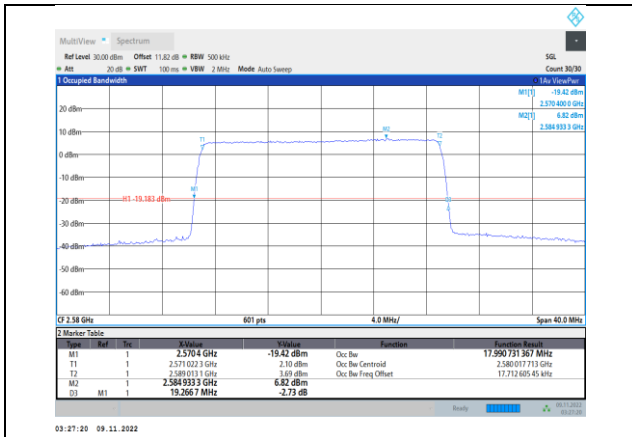

Band38-15MHz-16QAM-38175-75RB#0

Band38-15MHz-64QAM-37825-75RB#0

Band38-20MHz-QPSK-37850-100RB#0

Band38-15MHz-64QAM-38000-75RB#0

Band38-20MHz-QPSK-38000-100RB#0

Band38-15MHz-64QAM-38175-75RB#0

Band38-20MHz-QPSK-38150-100RB#0