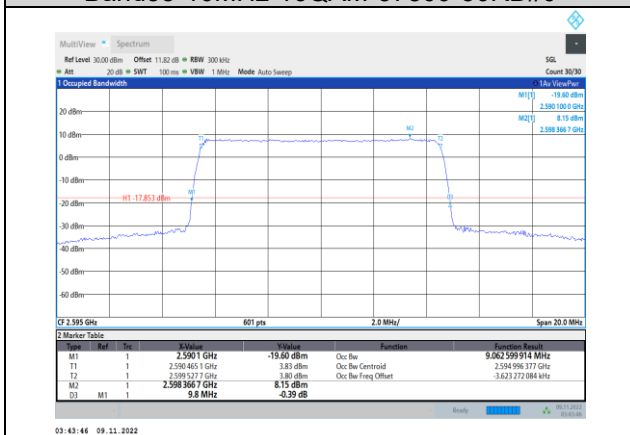

Band38-10MHz-QPSK-38000-50RB#0

Band38-5MHz-64QAM-38225-25RB#0

Band38-10MHz-QPSK-38200-50RB#0

Band38-10MHz-16QAM-37800-50RB#0

Band38-10MHz-64QAM-37800-50RB#0

Band38-10MHz-16QAM-38000-50RB#0

Band38-10MHz-64QAM-38000-50RB#0