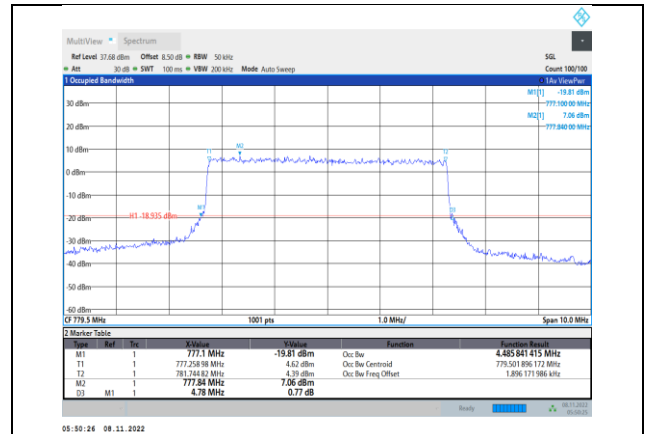

Band7-20MHz-16QAM-20850-100RB#0

Band7-20MHz-64QAM-20850-100RB#0

Band7-20MHz-16QAM-21100-100RB#0

Band7-20MHz-64QAM-21100-100RB#0

Band7-20MHz-16QAM-21350-100RB#0

Band7-20MHz-64QAM-21350-100RB#0

Band13-5MHz-QPSK-23205-25RB#0