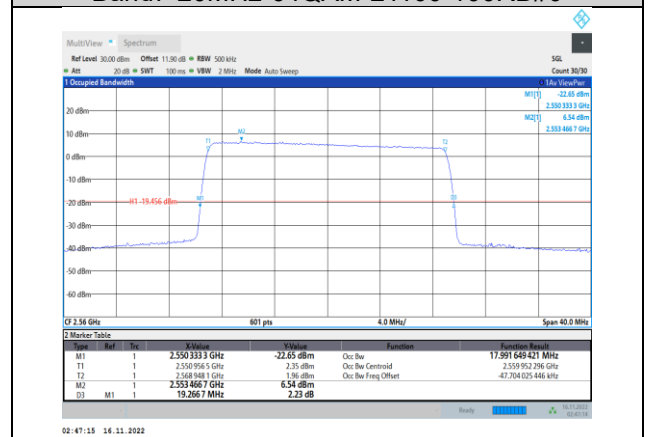

Band7-20MHz-16QAM-20850-100RB#0

Band7-20MHz-64QAM-20850-100RB#0

Band7-20MHz-16QAM-21100-100RB#0

Band7-20MHz-64QAM-21100-100RB#0

Band7-20MHz-16QAM-21350-100RB#0

Band7-20MHz-64QAM-21350-100RB#0

Band13-5MHz-QPSK-23205-25RB#0