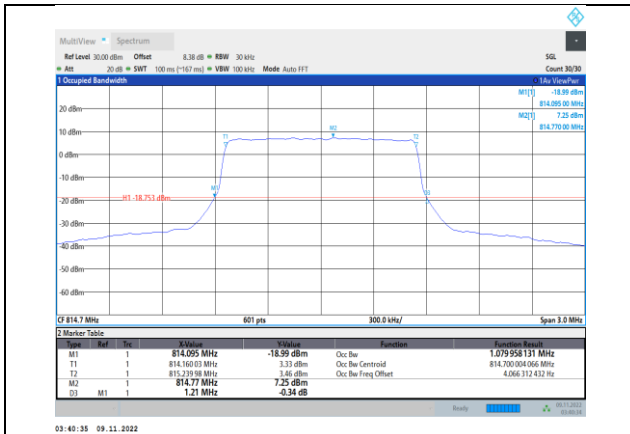

Band13-5MHz-64QAM-23255-25RB#0

Band13-10MHz-QPSK-23230-50RB#0

Band13-10MHz-16QAM-23230-50RB#0

Band13-10MHz-64QAM-23230-50RB#0

Band26-1.4MHz-QPSK-26697-6RB#0

Band26-1.4MHz-16QAM-26697-6RB#0

Band26-1.4MHz-QPSK-26740-6RB#0