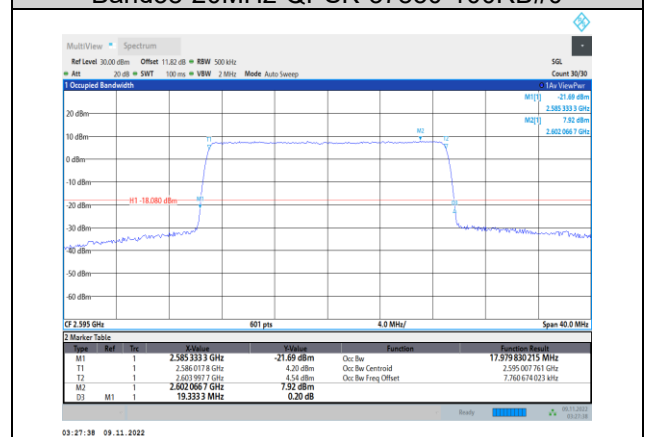

Band38-15MHz-16QAM-38175-75RB#0

Band38-15MHz-64QAM-37825-75RB#0

Band38-20MHz-QPSK-37850-100RB#0

Band38-15MHz-64QAM-38000-75RB#0

Band38-20MHz-QPSK-38000-100RB#0

Band38-15MHz-64QAM-38175-75RB#0

Band38-20MHz-QPSK-38150-100RB#0