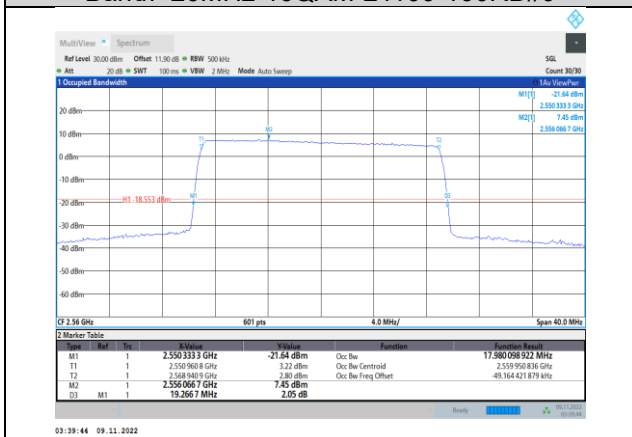

Band7-20MHz-16QAM-20850-100RB#0

Band7-20MHz-64QAM-20850-100RB#0

Band7-20MHz-16QAM-21100-100RB#0

Band7-20MHz-64QAM-21100-100RB#0

Band7-20MHz-16QAM-21350-100RB#0

Band7-20MHz-64QAM-21350-100RB#0

Band13-5MHz-QPSK-23205-25RB#0