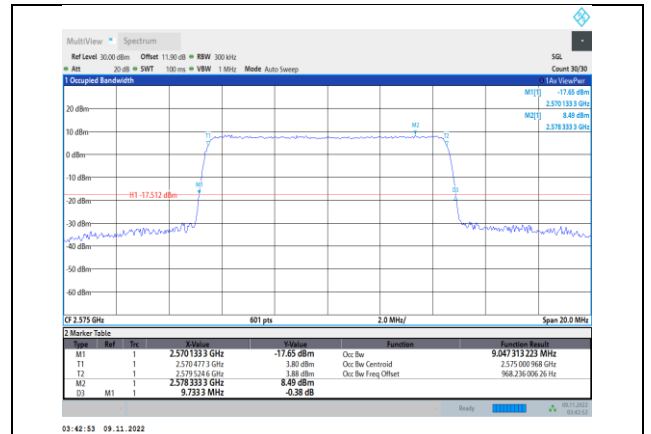

**Band38-5MHz-QPSK-38000-25RB#0**

**Band38-5MHz-16QAM-38000-25RB#0**

**Band38-5MHz-QPSK-38225-25RB#0**

**Band38-5MHz-16QAM-38225-25RB#0**

Band38-5MHz-64QAM-37775-25RB#0

Band38-10MHz-QPSK-37800-50RB#0

Band38-5MHz-64QAM-38000-25RB#0