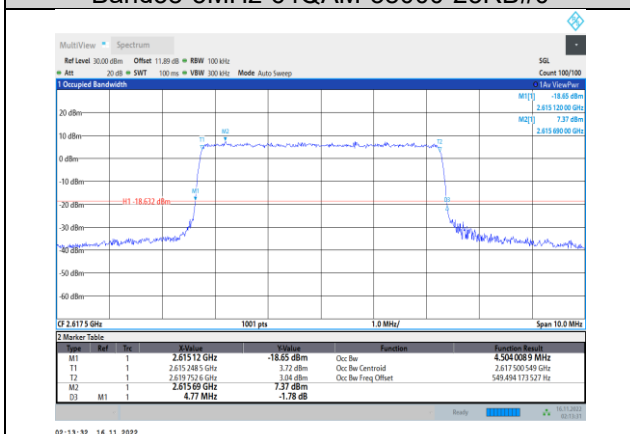

Band38-5MHz-64QAM-38000-25RB#0

Band38-5MHz-64QAM-38225-25RB#0