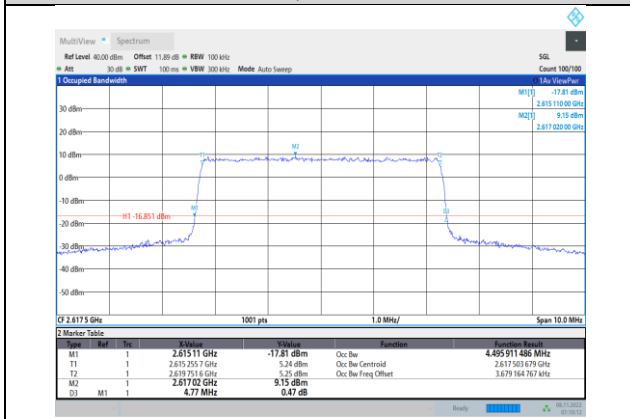

Band38-5MHz-QPSK-38000-25RB#0

Band38-5MHz-QPSK-38225-25RB#0