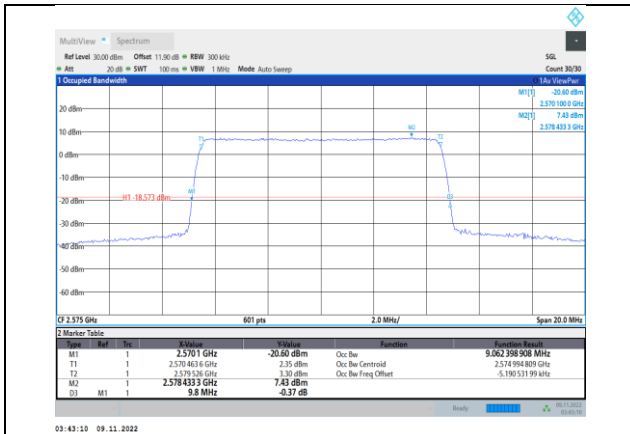

Band38-5MHz-64QAM-38225-25RB#0

Band38-10MHz-16QAM-37800-50RB#0