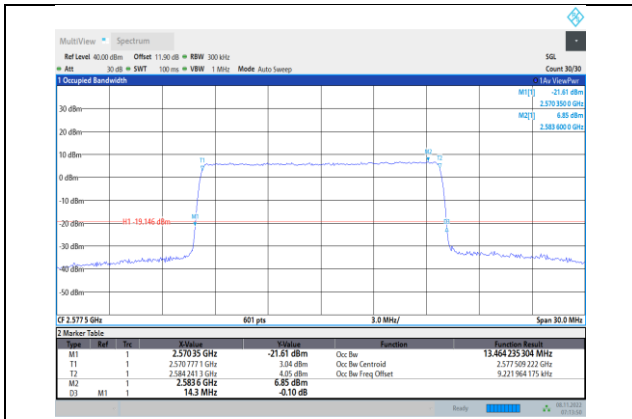

Band38-10MHz-16QAM-38200-50RB#0

Band38-15MHz-QPSK-37825-75RB#0