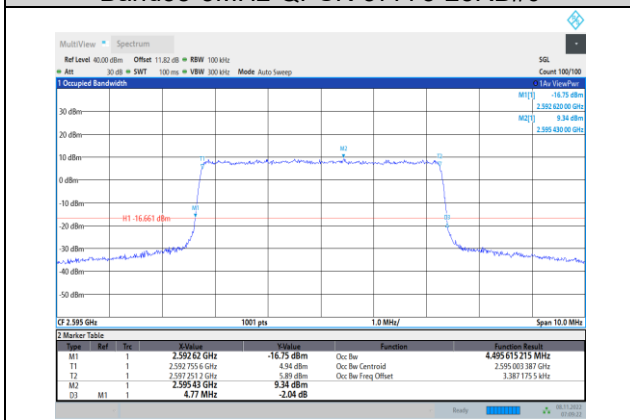

Band26-15MHz-64QAM-26865-75RB#0

Band26-15MHz-16QAM-26965-75RB#0

Band26-15MHz-64QAM-26915-75RB#0

Band26-15MHz-64QAM-26765-75RB#0

Band26-15MHz-64QAM-26965-75RB#0

**Band38-5MHz-QPSK-37775-25RB#0**

**Band38-5MHz-16QAM-37775-25RB#0**