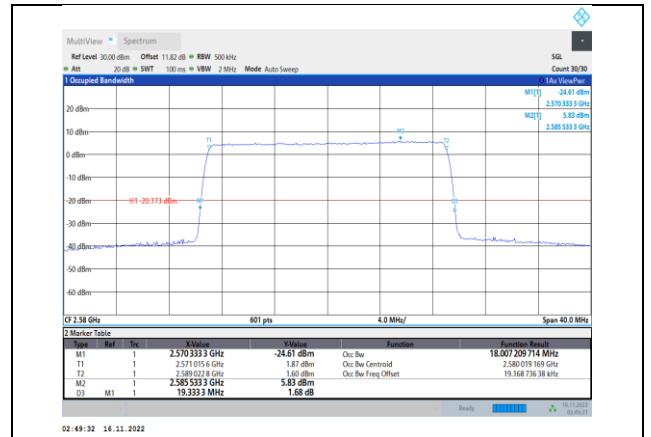

Band38-20MHz-QPSK-38150-100RB#0

Band38-20MHz-64QAM-37850-100RB#0