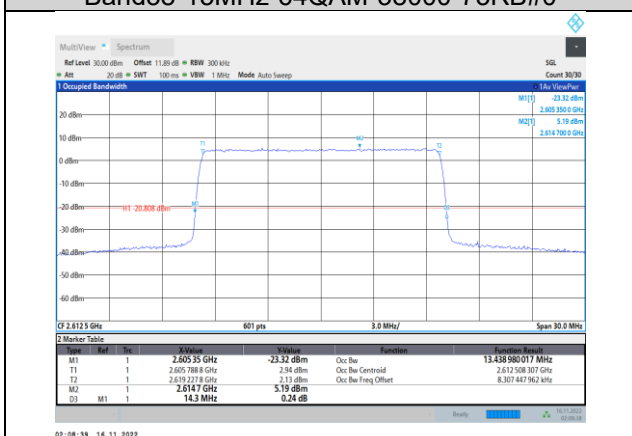

Band38-15MHz-16QAM-38175-75RB#0

Band38-15MHz-64QAM-37825-75RB#0

Band38-20MHz-QPSK-37850-100RB#0

Band38-15MHz-64QAM-38000-75RB#0

Band38-20MHz-QPSK-38000-100RB#0

Band38-15MHz-64QAM-38175-75RB#0

Band38-20MHz-QPSK-38150-100RB#0