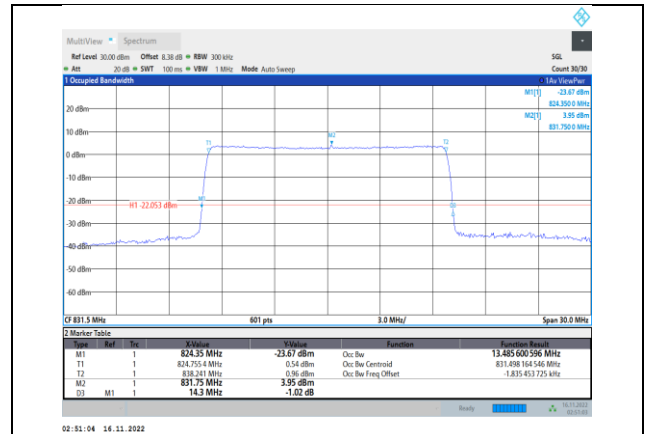

Band26-15MHz-QPSK-26765-75RB#0

Band26-15MHz-QPSK-26965-75RB#0

Band26-15MHz-QPSK-26865-75RB#0

Band26-15MHz-16QAM-26765-75RB#0

Band26-15MHz-QPSK-26915-75RB#0

Band26-15MHz-16QAM-26865-75RB#0

Band26-15MHz-16QAM-26915-75RB#0