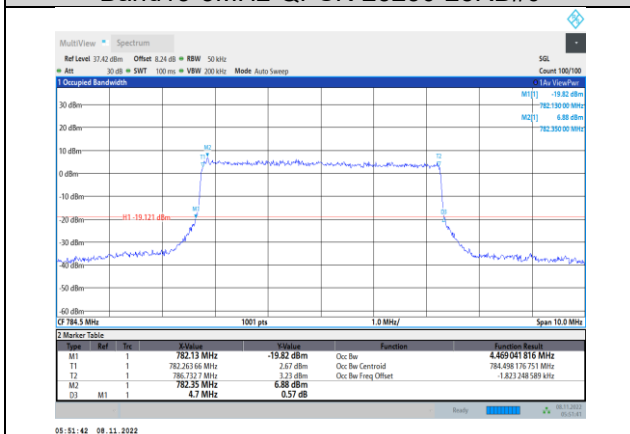

Band13-5MHz-QPSK-23230-25RB#0

Band13-5MHz-QPSK-23255-25RB#0