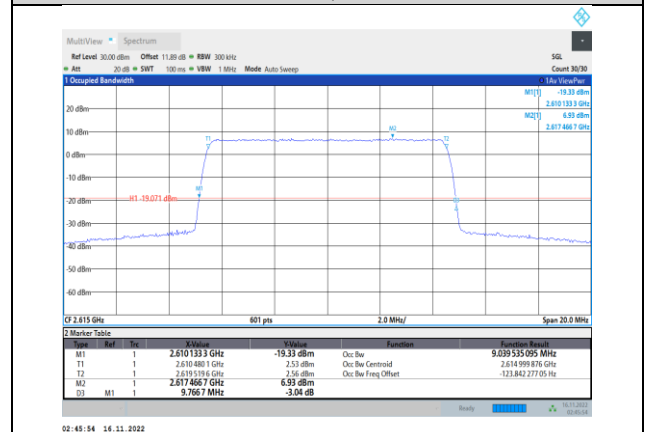

Band38-10MHz-64QAM-38000-50RB#0

Band38-10MHz-64QAM-38200-50RB#0