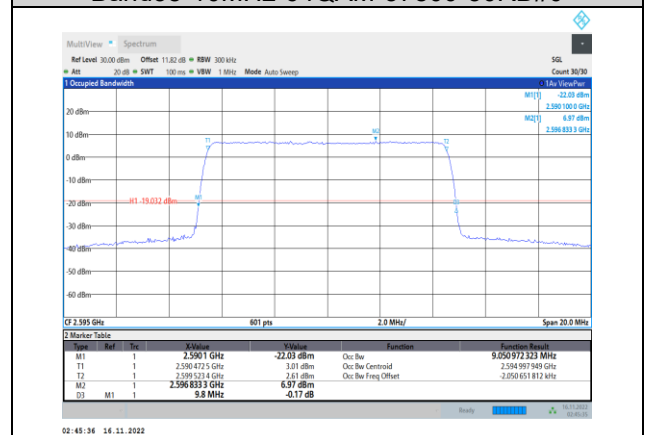

Band38-10MHz-QPSK-38000-50RB#0

Band38-5MHz-64QAM-38225-25RB#0

Band38-10MHz-QPSK-38200-50RB#0

Band38-10MHz-16QAM-37800-50RB#0

Band38-10MHz-64QAM-37800-50RB#0

Band38-10MHz-16QAM-38000-50RB#0

Band38-10MHz-64QAM-38000-50RB#0