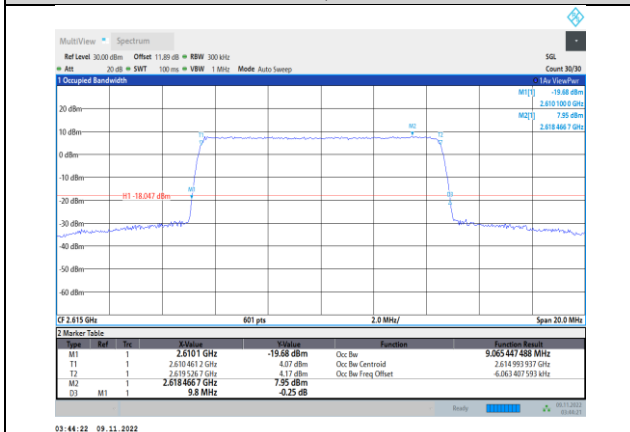

Band38-10MHz-QPSK-38000-50RB#0

Band38-5MHz-64QAM-38225-25RB#0

Band38-10MHz-QPSK-38200-50RB#0

Band38-10MHz-16QAM-37800-50RB#0

Band38-10MHz-64QAM-37800-50RB#0

Band38-10MHz-16QAM-38000-50RB#0

Band38-10MHz-64QAM-38000-50RB#0