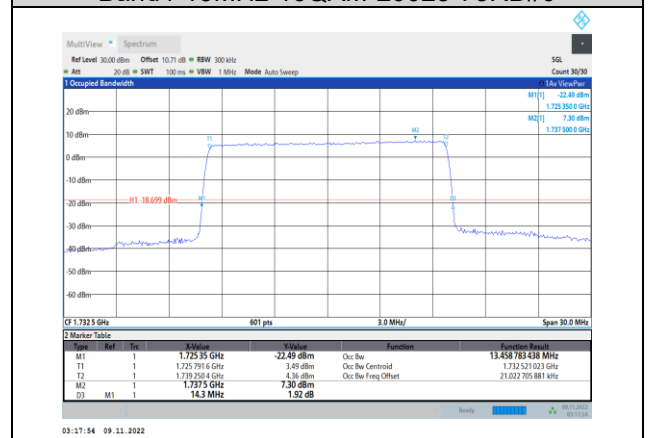

**Band4-10MHz-16QAM-20175-50RB#0**

**Band4-10MHz-64QAM-20175-50RB#0**

**Band4-10MHz-16QAM-20350-50RB#0**

**Band4-10MHz-64QAM-20350-50RB#0**

Band4-15MHz-QPSK-2025-75RB#0

Band4-15MHz-16QAM-2025-75RB#0

Band4-15MHz-QPSK-20175-75RB#0