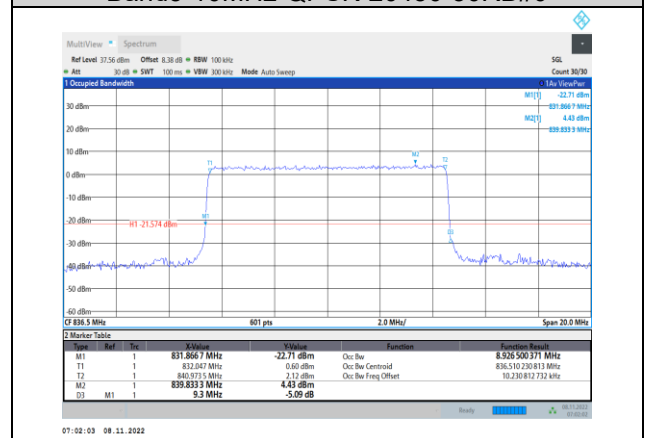

Band5-10MHz-QPSK-20450-50RB#0

Band5-10MHz-QPSK-20525-50RB#0