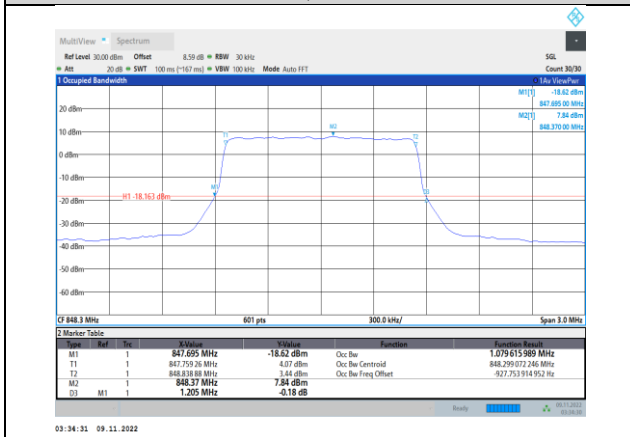

Band4-20MHz-64QAM-20300-100RB#0

Band5-1.4MHz-QPSK-20407-6RB#0

Band5-1.4MHz-16QAM-20407-6RB#0

Band5-1.4MHz-QPSK-20525-6RB#0

Band5-1.4MHz-16QAM-20525-6RB#0

Band5-1.4MHz-QPSK-20643-6RB#0

Band5-1.4MHz-16QAM-20643-6RB#0