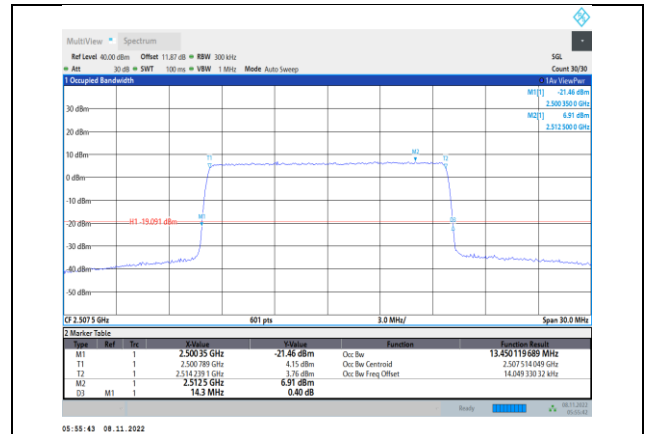

Band7-10MHz-16QAM-20800-50RB#0

Band7-10MHz-64QAM-20800-50RB#0

Band7-10MHz-16QAM-21100-50RB#0

Band7-10MHz-64QAM-21100-50RB#0

Band7-10MHz-16QAM-21400-50RB#0

Band7-10MHz-64QAM-21400-50RB#0

Band7-15MHz-QPSK-20825-75RB#0