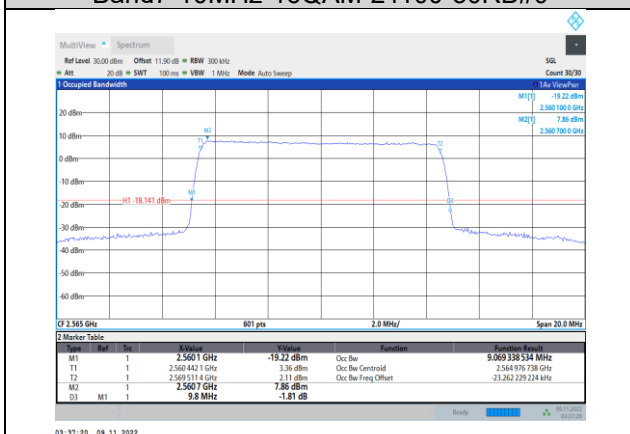

Band7-10MHz-16QAM-20800-50RB#0

Band7-10MHz-64QAM-20800-50RB#0

Band7-10MHz-16QAM-21100-50RB#0

Band7-10MHz-64QAM-21100-50RB#0

Band7-10MHz-16QAM-21400-50RB#0

Band7-10MHz-64QAM-21400-50RB#0

Band7-15MHz-QPSK-20825-75RB#0