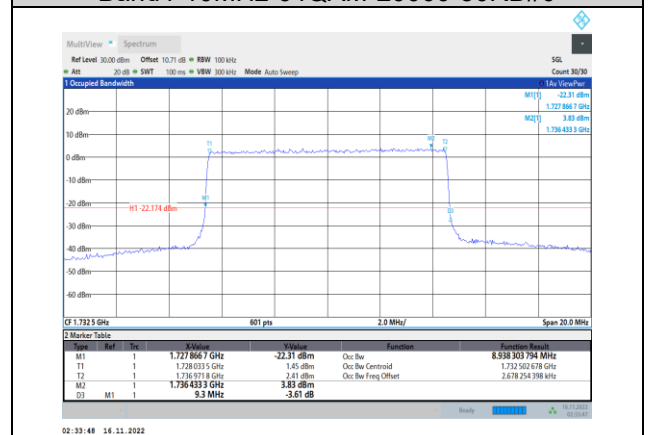

Band4-10MHz-64QAM-20000-50RB#0

Band4-10MHz-64QAM-20175-50RB#0