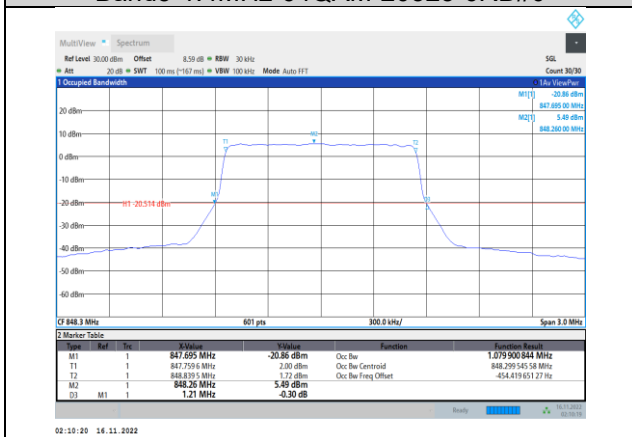

Band5-1.4MHz-64QAM-20525-6RB#0

Band5-1.4MHz-64QAM-20643-6RB#0