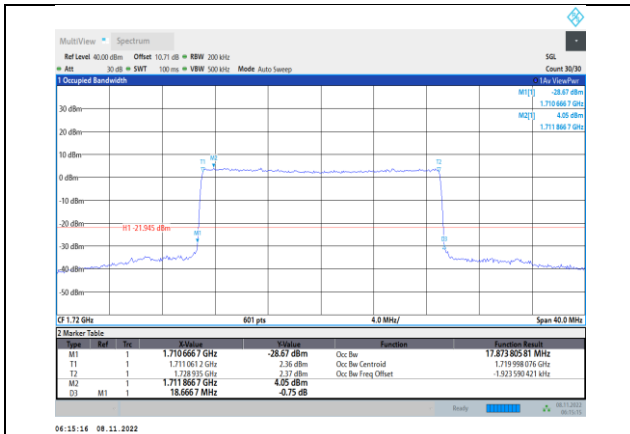

Band4-15MHz-64QAM-20325-75RB#0

Band4-20MHz-16QAM-20050-100RB#0