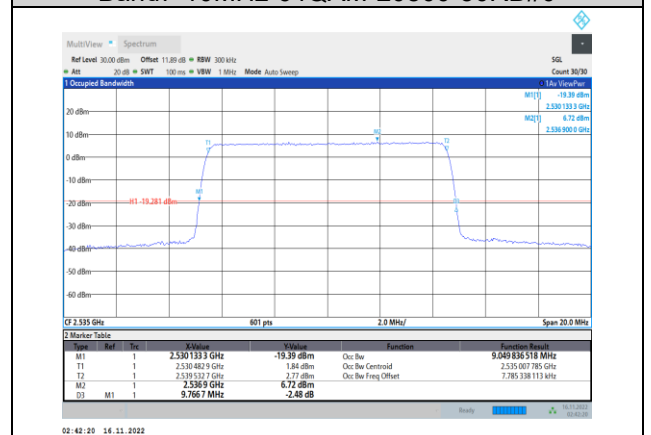

Band7-10MHz-64QAM-20800-50RB#0

Band7-10MHz-64QAM-21100-50RB#0