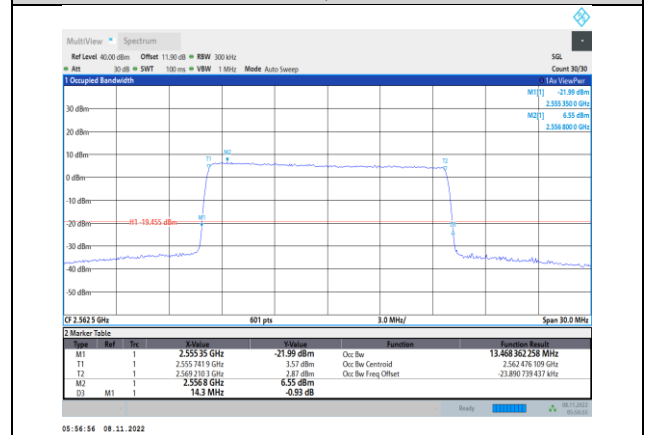

Band7-15MHz-16QAM-20825-75RB#0

Band7-15MHz-QPSK-21100-75RB#0

Band7-15MHz-16QAM-21100-75RB#0

Band7-15MHz-QPSK-21375-75RB#0

Band7-15MHz-16QAM-21375-75RB#0