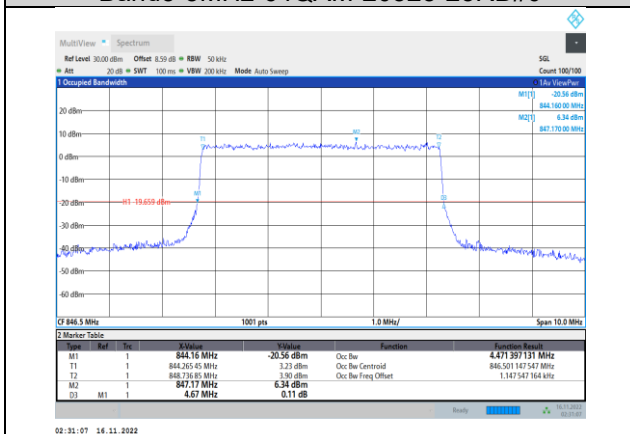

Band5-5MHz-QPSK-20625-25RB#0

Band5-5MHz-16QAM-20425-25RB#0

Band5-5MHz-16QAM-20525-25RB#0

Band5-5MHz-16QAM-20625-25RB#0

Band5-5MHz-64QAM-20425-25RB#0

Band5-5MHz-64QAM-20525-25RB#0

Band5-5MHz-64QAM-20625-25RB#0