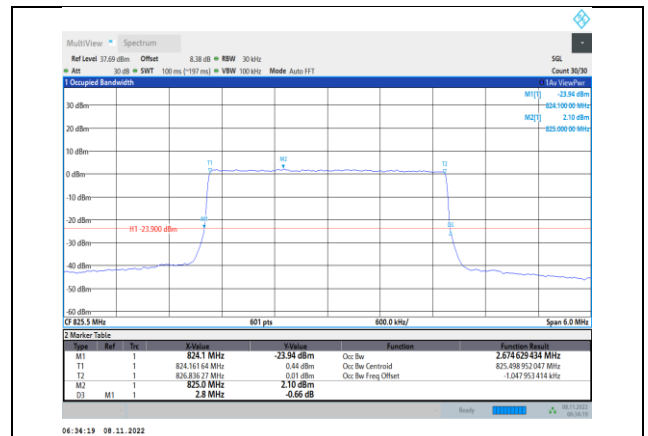

Band5-1.4MHz-16QAM-20643-6RB#0

Band5-3MHz-QPSK-20415-15RB#0