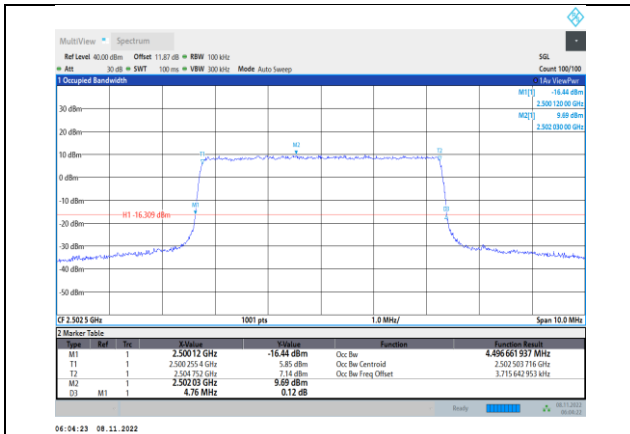

Band5-10MHz-16QAM-20600-50RB#0

Band7-5MHz-QPSK-20775-25RB#0