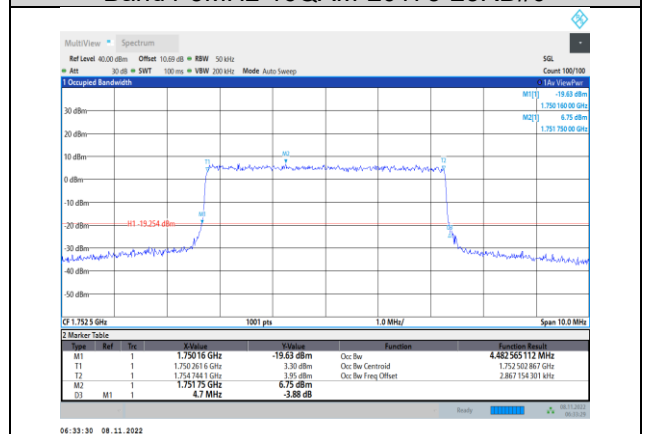

Band4-5MHz-16QAM-19975-25RB#0

Band4-5MHz-QPSK-20175-25RB#0

Band4-5MHz-16QAM-20175-25RB#0

Band4-5MHz-QPSK-20375-25RB#0

Band4-5MHz-16QAM-20375-25RB#0

**Band4-5MHz-64QAM-19975-25RB#0**

**Band4-5MHz-64QAM-20175-25RB#0**