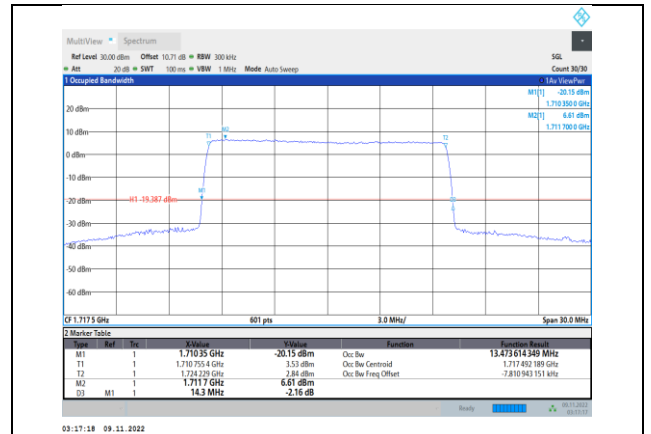

**Band4-10MHz-16QAM-20175-50RB#0**

**Band4-10MHz-64QAM-20175-50RB#0**

**Band4-10MHz-16QAM-20350-50RB#0**

**Band4-10MHz-64QAM-20350-50RB#0**

Band4-15MHz-QPSK-2025-75RB#0

Band4-15MHz-16QAM-2025-75RB#0

Band4-15MHz-QPSK-20175-75RB#0