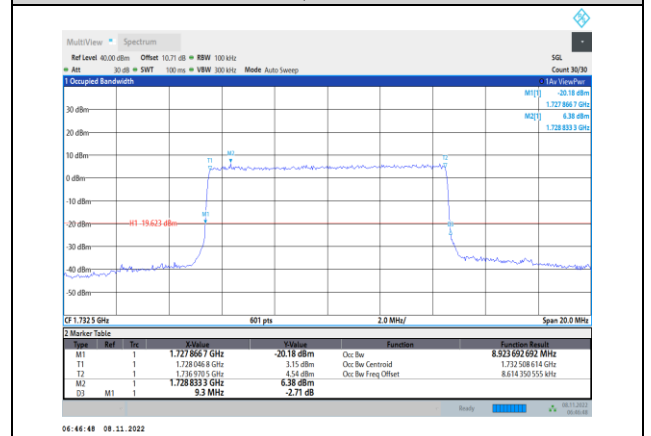

Band4-10MHz-QPSK-20000-50RB#0

Band4-10MHz-QPSK-20175-50RB#0