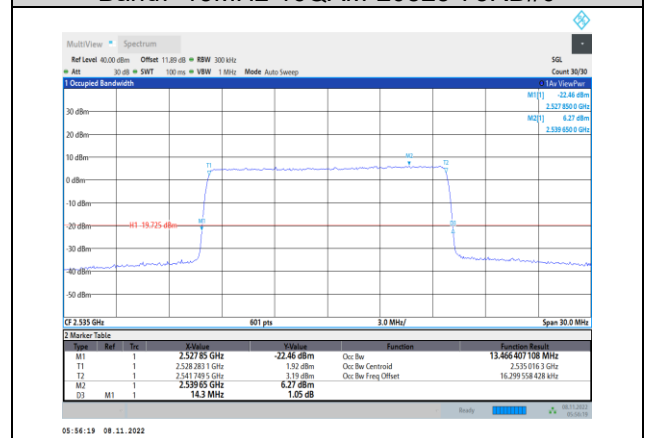

Band7-15MHz-16QAM-20825-75RB#0

Band7-15MHz-16QAM-21100-75RB#0