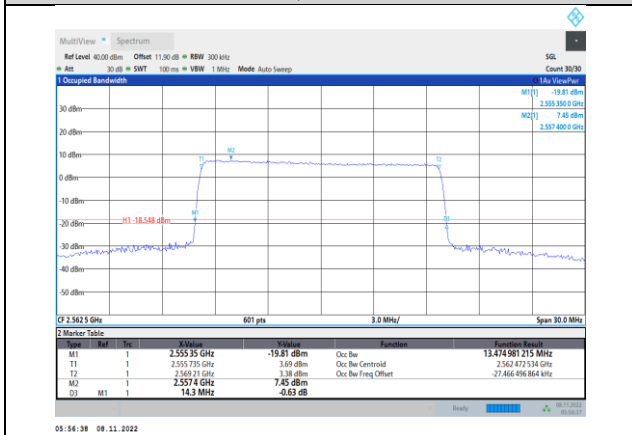

Band7-15MHz-QPSK-21100-75RB#0

Band7-15MHz-QPSK-21375-75RB#0