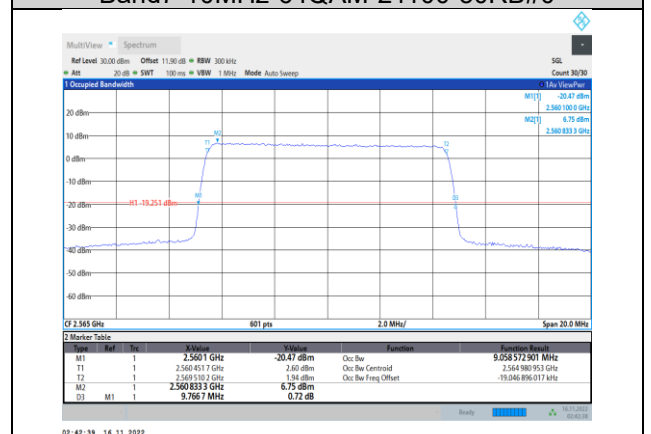

Band7-10MHz-16QAM-20800-50RB#0

Band7-10MHz-64QAM-20800-50RB#0

Band7-10MHz-16QAM-21100-50RB#0

Band7-10MHz-64QAM-21100-50RB#0

Band7-10MHz-16QAM-21400-50RB#0

Band7-10MHz-64QAM-21400-50RB#0

Band7-15MHz-QPSK-20825-75RB#0