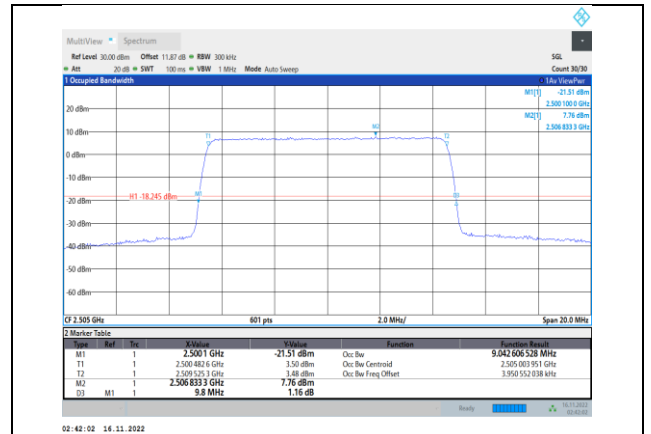

Band7-10MHz-QPSK-21400-50RB#0

Band7-10MHz-64QAM-20800-50RB#0