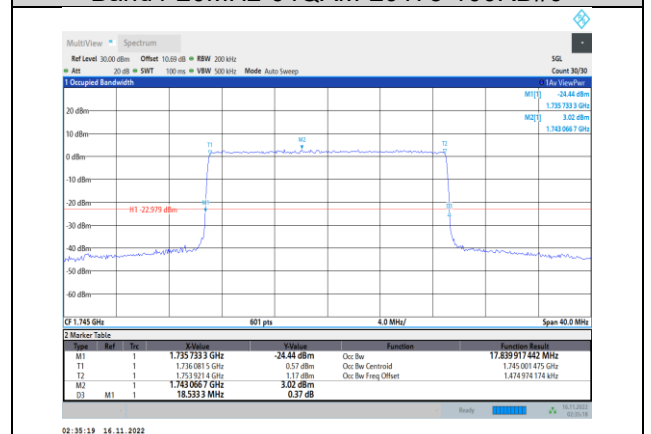

**Band4-15MHz-64QAM-20325-75RB#0**

**Band4-20MHz-QPSK-20300-100RB#0**

Band4-20MHz-16QAM-20050-100RB#0

Band4-20MHz-64QAM-20050-100RB#0

Band4-20MHz-16QAM-20175-100RB#0

Band4-20MHz-64QAM-20175-100RB#0

Band4-20MHz-16QAM-20300-100RB#0