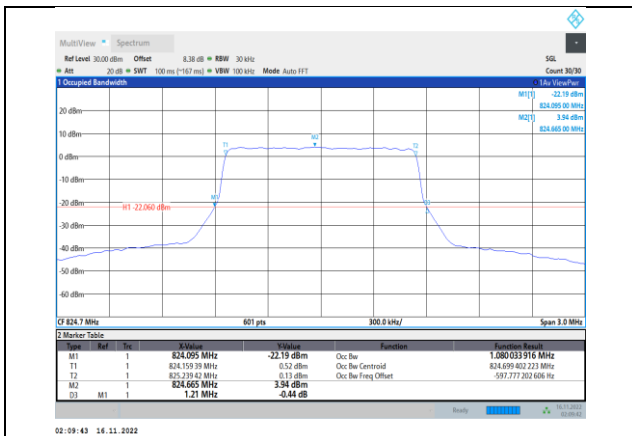

Band4-20MHz-64QAM-20300-100RB#0

Band5-1.4MHz-QPSK-20407-6RB#0

Band5-1.4MHz-16QAM-20407-6RB#0

Band5-1.4MHz-QPSK-20525-6RB#0

Band5-1.4MHz-16QAM-20525-6RB#0

Band5-1.4MHz-QPSK-20643-6RB#0

Band5-1.4MHz-16QAM-20643-6RB#0