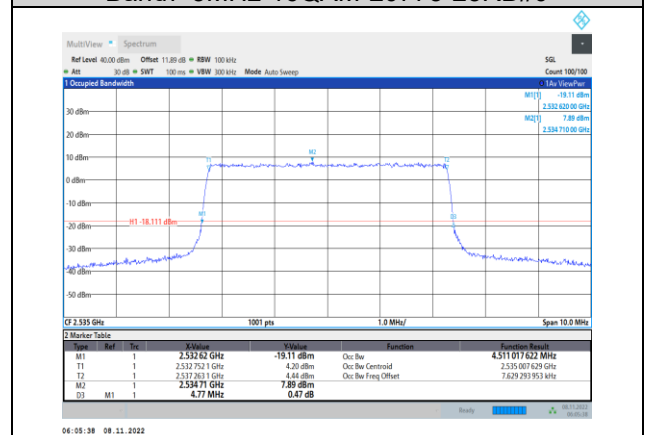

**Band5-10MHz-16QAM-20600-50RB#0**

**Band5-10MHz-64QAM-20600-50RB#0**

Band7-5MHz-QPSK-20775-25RB#0

Band7-5MHz-16QAM-20775-25RB#0

Band7-5MHz-QPSK-21100-25RB#0

Band7-5MHz-16QAM-21100-25RB#0

Band7-5MHz-QPSK-21425-25RB#0