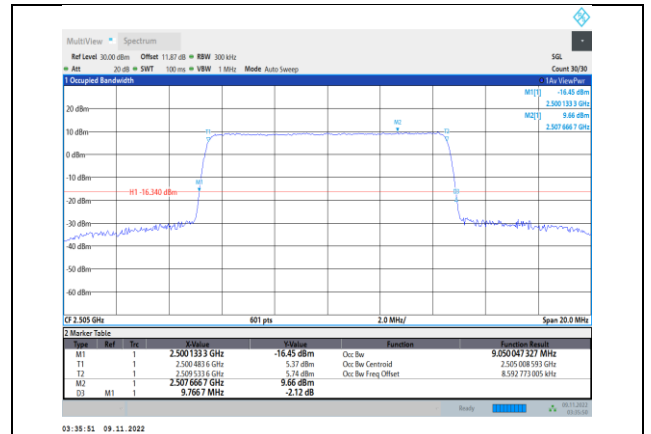

Band7-5MHz-16QAM-21425-25RB#0

Band7-10MHz-QPSK-20800-50RB#0