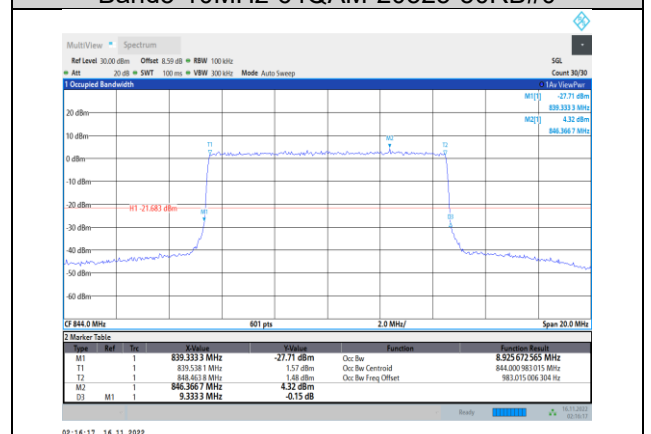

Band5-10MHz-64QAM-20525-50RB#0

Band5-10MHz-64QAM-20600-50RB#0