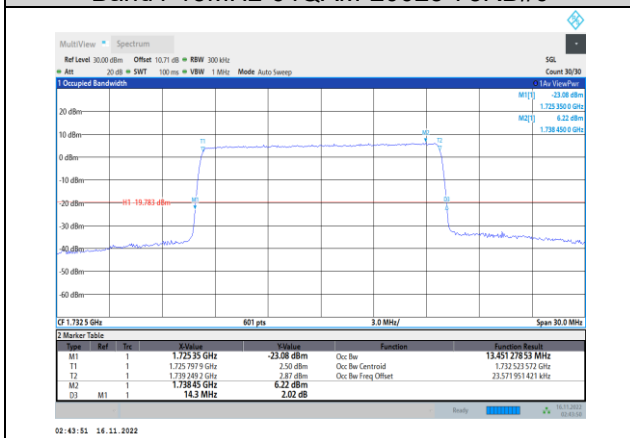

Band4-15MHz-16QAM-20175-75RB#0

Band4-15MHz-QPSK-20325-75RB#0

Band4-15MHz-16QAM-20325-75RB#0

**Band4-15MHz-64QAM-20025-75RB#0**

**Band4-20MHz-QPSK-20050-100RB#0**

**Band4-15MHz-64QAM-20175-75RB#0**

**Band4-20MHz-QPSK-20175-100RB#0**