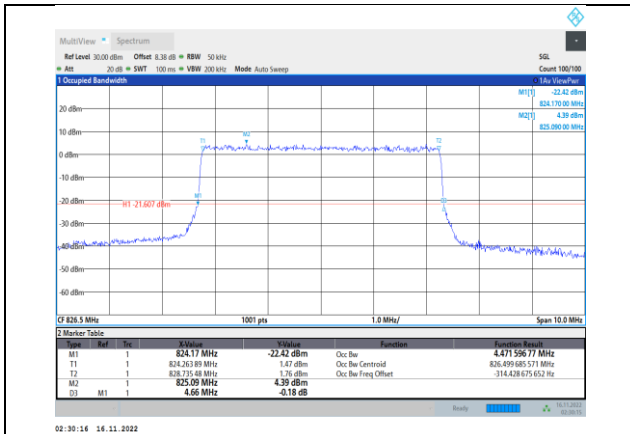

Band5-5MHz-QPSK-20625-25RB#0

Band5-5MHz-16QAM-20425-25RB#0

Band5-5MHz-16QAM-20525-25RB#0

Band5-5MHz-16QAM-20625-25RB#0

Band5-5MHz-64QAM-20425-25RB#0

Band5-5MHz-64QAM-20525-25RB#0

Band5-5MHz-64QAM-20625-25RB#0