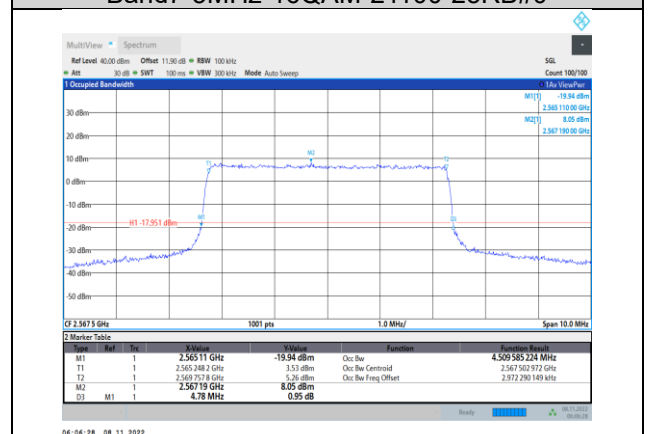

**Band5-10MHz-16QAM-20600-50RB#0**

**Band5-10MHz-64QAM-20600-50RB#0**

Band7-5MHz-QPSK-20775-25RB#0

Band7-5MHz-16QAM-20775-25RB#0

Band7-5MHz-QPSK-21100-25RB#0

Band7-5MHz-16QAM-21100-25RB#0

Band7-5MHz-QPSK-21425-25RB#0