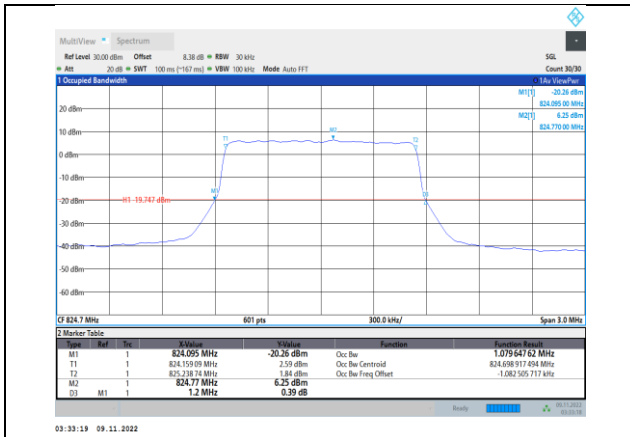

Band4-20MHz-16QAM-20300-100RB#0

Band5-1.4MHz-QPSK-20407-6RB#0