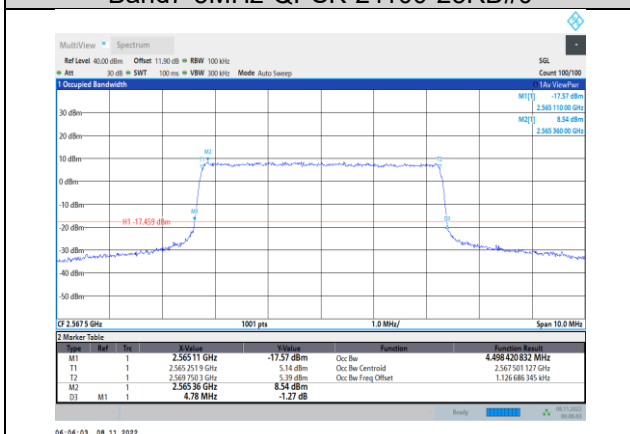

**Band5-10MHz-16QAM-20600-50RB#0**

**Band5-10MHz-64QAM-20600-50RB#0**

Band7-5MHz-QPSK-20775-25RB#0

Band7-5MHz-16QAM-20775-25RB#0

Band7-5MHz-QPSK-21100-25RB#0

Band7-5MHz-16QAM-21100-25RB#0

Band7-5MHz-QPSK-21425-25RB#0