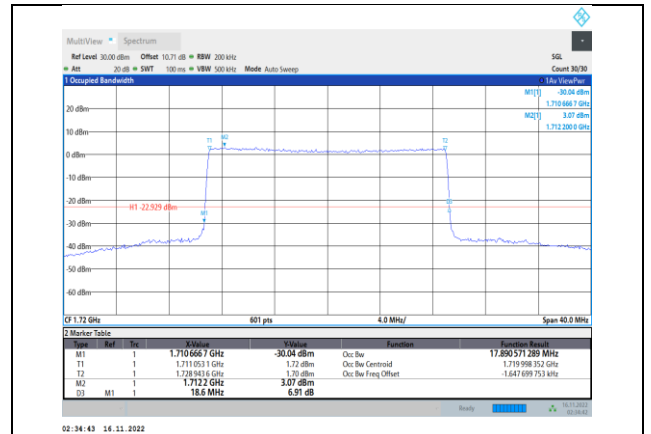

Band4-20MHz-QPSK-20300-100RB#0

Band4-20MHz-64QAM-20050-100RB#0