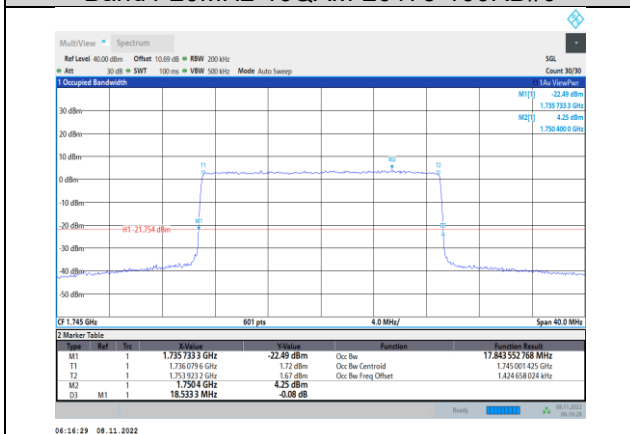

**Band4-15MHz-64QAM-20325-75RB#0**

**Band4-20MHz-QPSK-20300-100RB#0**

Band4-20MHz-16QAM-20050-100RB#0

Band4-20MHz-64QAM-20050-100RB#0

Band4-20MHz-16QAM-20175-100RB#0

Band4-20MHz-64QAM-20175-100RB#0

Band4-20MHz-16QAM-20300-100RB#0