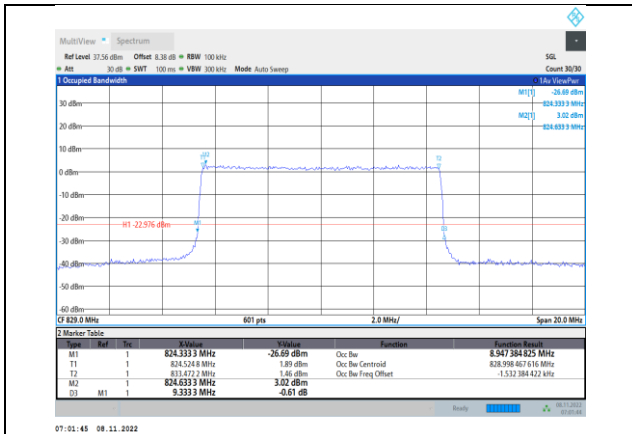

Band5-5MHz-64QAM-20625-25RB#0

Band5-10MHz-16QAM-20450-50RB#0