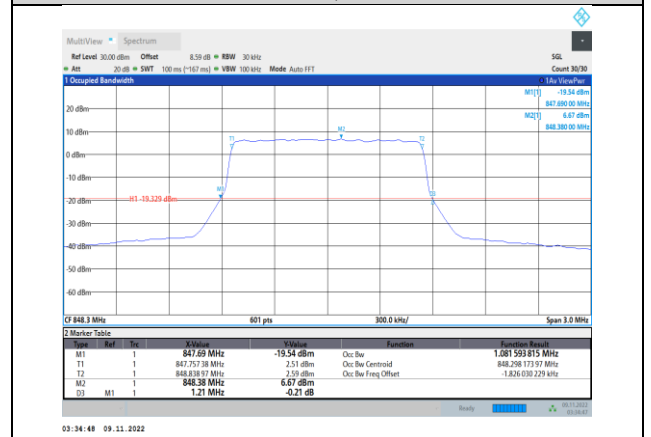

Band4-20MHz-64QAM-20300-100RB#0

Band5-1.4MHz-QPSK-20407-6RB#0

Band5-1.4MHz-16QAM-20407-6RB#0

Band5-1.4MHz-QPSK-20525-6RB#0

Band5-1.4MHz-16QAM-20525-6RB#0

Band5-1.4MHz-QPSK-20643-6RB#0

Band5-1.4MHz-16QAM-20643-6RB#0