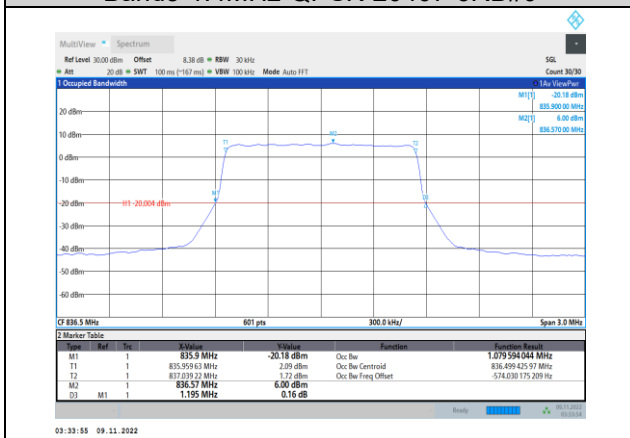

Band5-1.4MHz-QPSK-20407-6RB#0

Band5-1.4MHz-QPSK-20525-6RB#0