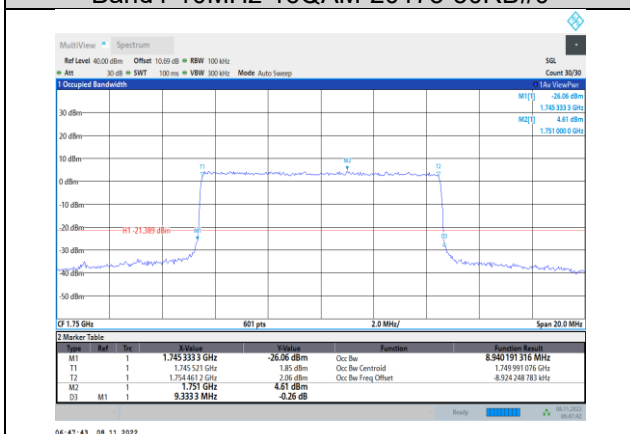

Band4-10MHz-16QAM-20175-50RB#0

Band4-10MHz-16QAM-20350-50RB#0