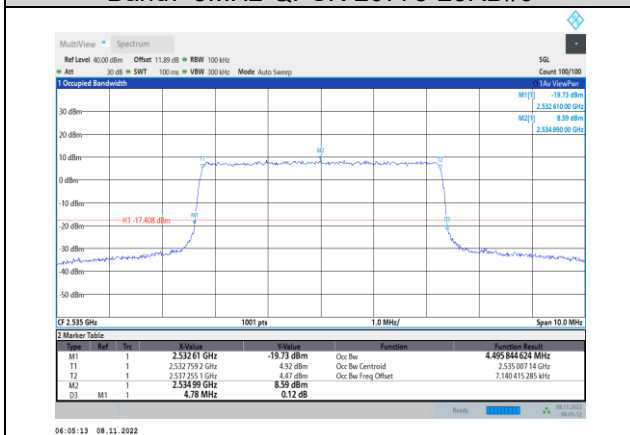

**Band5-10MHz-16QAM-20600-50RB#0**

**Band5-10MHz-64QAM-20600-50RB#0**

Band7-5MHz-QPSK-20775-25RB#0

Band7-5MHz-16QAM-20775-25RB#0

Band7-5MHz-QPSK-21100-25RB#0

Band7-5MHz-16QAM-21100-25RB#0

Band7-5MHz-QPSK-21425-25RB#0