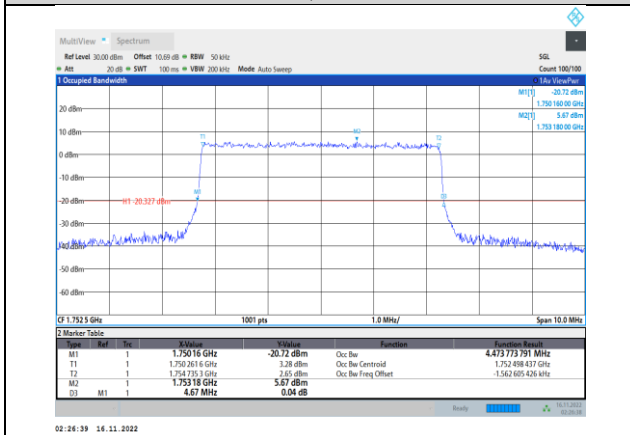

Band4-5MHz-16QAM-19975-25RB#0

Band4-5MHz-QPSK-20175-25RB#0

Band4-5MHz-16QAM-20175-25RB#0

Band4-5MHz-QPSK-20375-25RB#0

Band4-5MHz-16QAM-20375-25RB#0

**Band4-5MHz-64QAM-19975-25RB#0**

**Band4-5MHz-64QAM-20175-25RB#0**