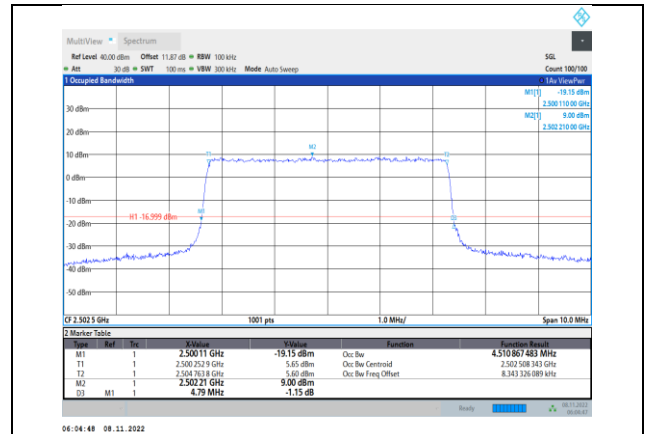

Band5-10MHz-64QAM-20600-50RB#0

Band7-5MHz-16QAM-20775-25RB#0