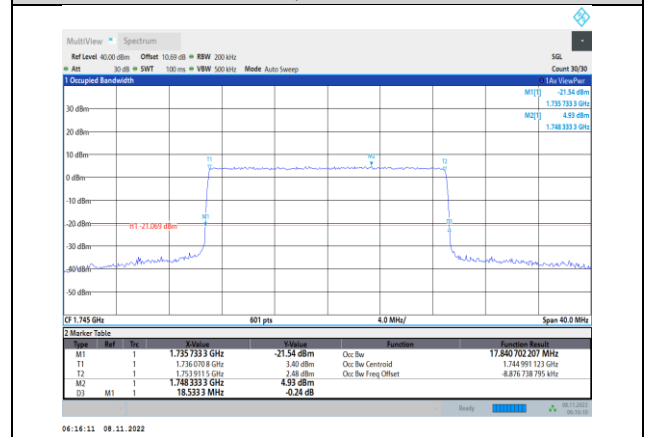

Band4-20MHz-QPSK-20175-100RB#0

Band4-20MHz-QPSK-20300-100RB#0