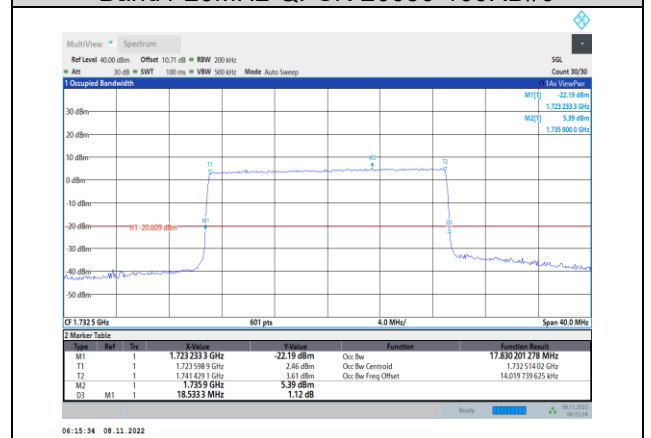

Band4-15MHz-16QAM-20175-75RB#0

Band4-15MHz-QPSK-20325-75RB#0

Band4-15MHz-16QAM-20325-75RB#0

**Band4-15MHz-64QAM-20025-75RB#0**

**Band4-20MHz-QPSK-20050-100RB#0**

**Band4-15MHz-64QAM-20175-75RB#0**

**Band4-20MHz-QPSK-20175-100RB#0**