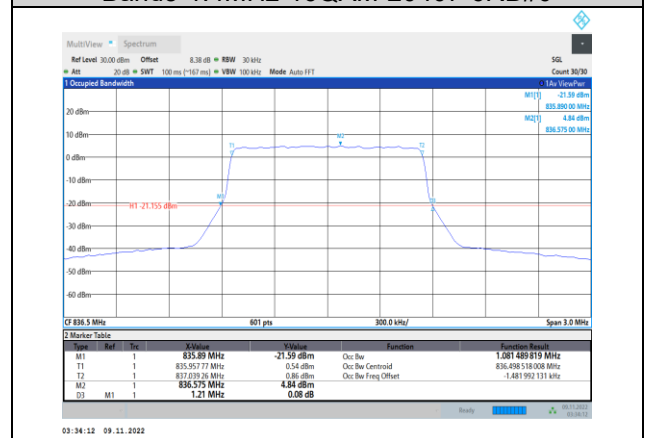

Band4-20MHz-64QAM-20300-100RB#0

Band5-1.4MHz-QPSK-20407-6RB#0

Band5-1.4MHz-16QAM-20407-6RB#0

Band5-1.4MHz-QPSK-20525-6RB#0

Band5-1.4MHz-16QAM-20525-6RB#0

Band5-1.4MHz-QPSK-20643-6RB#0

Band5-1.4MHz-16QAM-20643-6RB#0