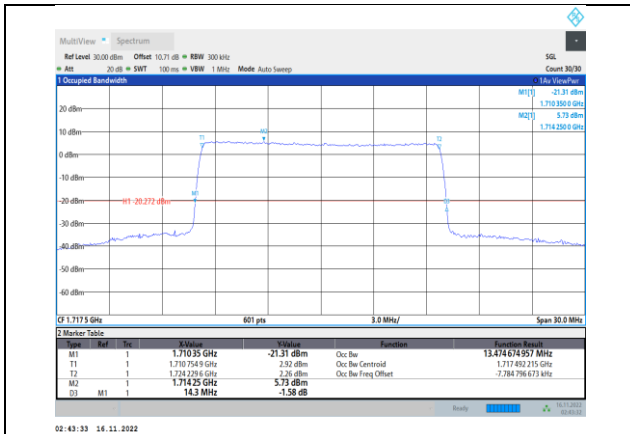

Band4-15MHz-QPSK-20325-75RB#0

Band4-15MHz-64QAM-20025-75RB#0