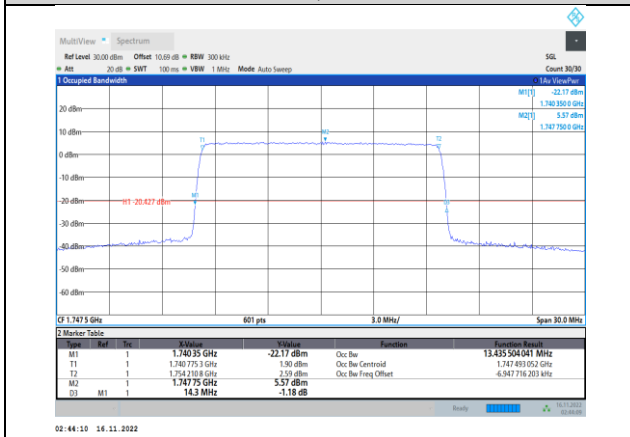

Band4-15MHz-16QAM-20175-75RB#0

Band4-15MHz-QPSK-20325-75RB#0

Band4-15MHz-16QAM-20325-75RB#0

**Band4-15MHz-64QAM-20025-75RB#0**

**Band4-20MHz-QPSK-20050-100RB#0**

**Band4-15MHz-64QAM-20175-75RB#0**

**Band4-20MHz-QPSK-20175-100RB#0**