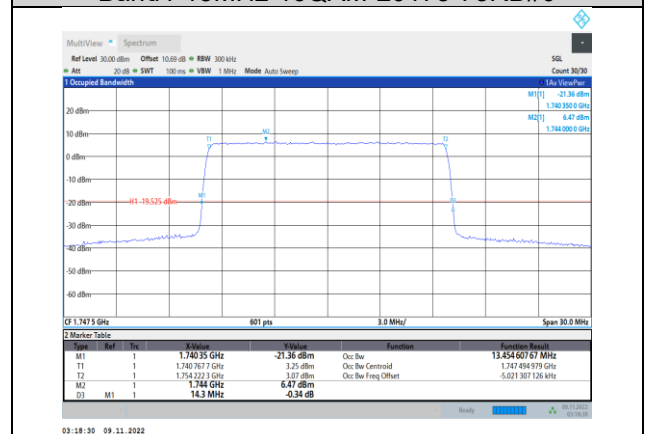

Band4-15MHz-16QAM-20175-75RB#0

Band4-15MHz-16QAM-20325-75RB#0