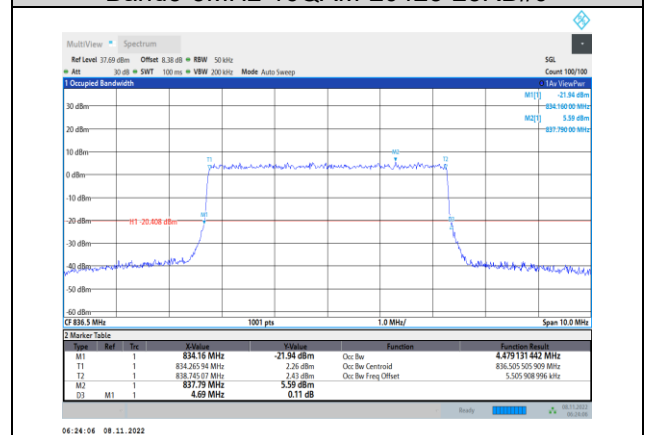

Band5-5MHz-16QAM-20425-25RB#0

Band5-5MHz-16QAM-20525-25RB#0