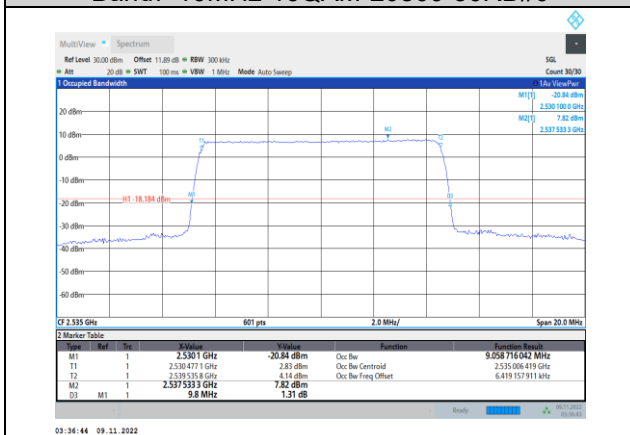

Band7-10MHz-16QAM-20800-50RB#0

Band7-10MHz-16QAM-21100-50RB#0