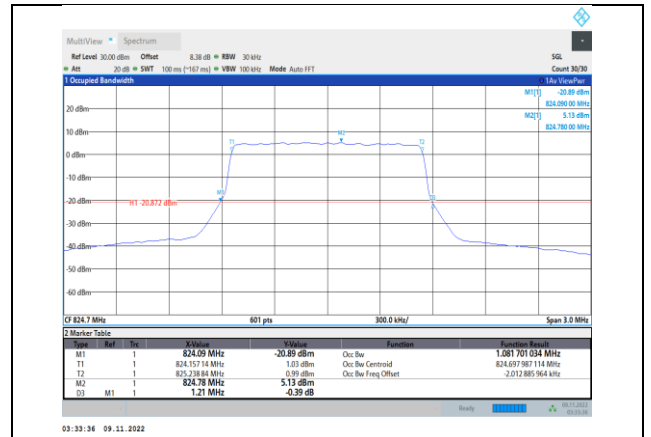

Band4-20MHz-64QAM-20300-100RB#0

Band5-1.4MHz-16QAM-20407-6RB#0