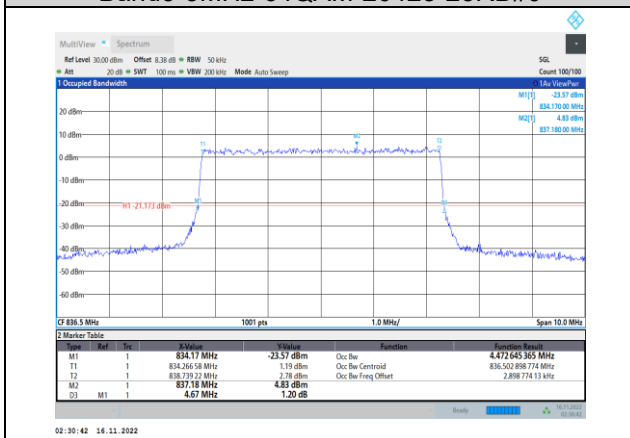

Band5-5MHz-QPSK-20625-25RB#0

Band5-5MHz-16QAM-20425-25RB#0

Band5-5MHz-16QAM-20525-25RB#0

Band5-5MHz-16QAM-20625-25RB#0

Band5-5MHz-64QAM-20425-25RB#0

Band5-5MHz-64QAM-20525-25RB#0

Band5-5MHz-64QAM-20625-25RB#0