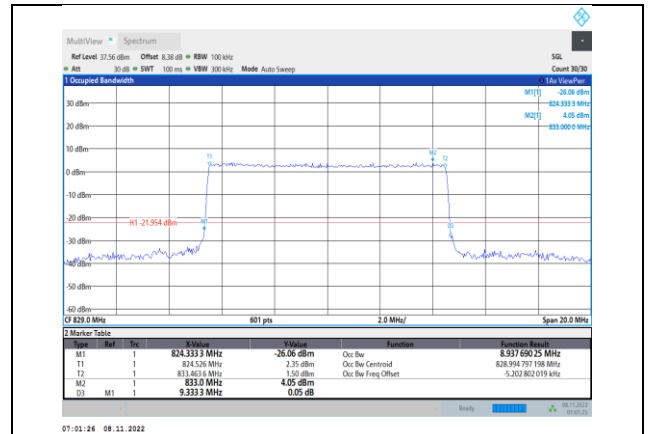

Band5-5MHz-QPSK-20625-25RB#0

Band5-5MHz-16QAM-20425-25RB#0

Band5-5MHz-16QAM-20525-25RB#0

Band5-5MHz-16QAM-20625-25RB#0

Band5-5MHz-64QAM-20425-25RB#0

Band5-5MHz-64QAM-20525-25RB#0

Band5-5MHz-64QAM-20625-25RB#0