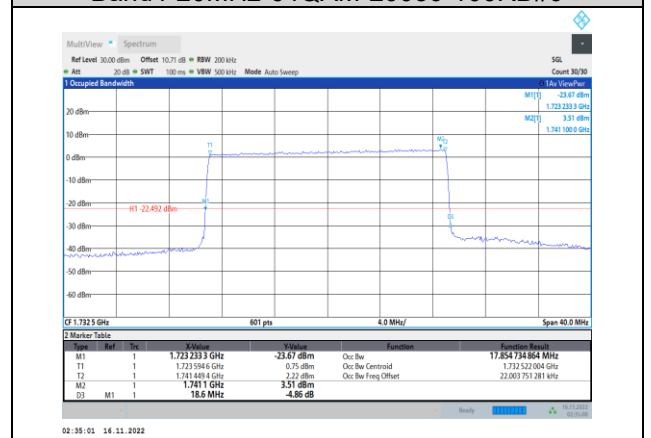

**Band4-15MHz-64QAM-20325-75RB#0**

**Band4-20MHz-QPSK-20300-100RB#0**

Band4-20MHz-16QAM-20050-100RB#0

Band4-20MHz-64QAM-20050-100RB#0

Band4-20MHz-16QAM-20175-100RB#0

Band4-20MHz-64QAM-20175-100RB#0

Band4-20MHz-16QAM-20300-100RB#0