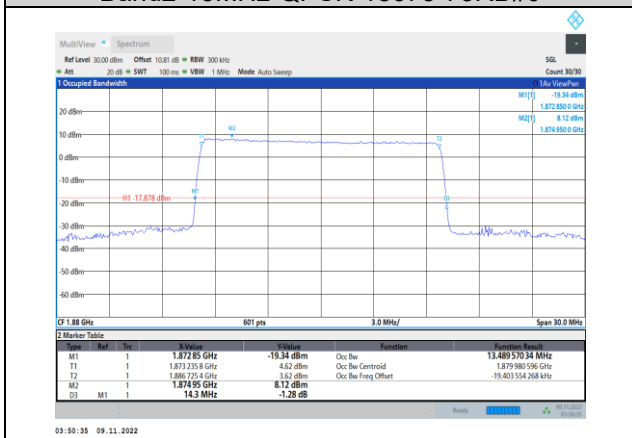

Band2-10MHz-16QAM-19150-50RB#0

Band2-10MHz-64QAM-19150-50RB#0

Band2-15MHz-QPSK-18675-75RB#0

Band2-15MHz-16QAM-18675-75RB#0

Band2-15MHz-QPSK-18900-75RB#0

Band2-15MHz-16QAM-18900-75RB#0

Band2-15MHz-QPSK-19125-75RB#0