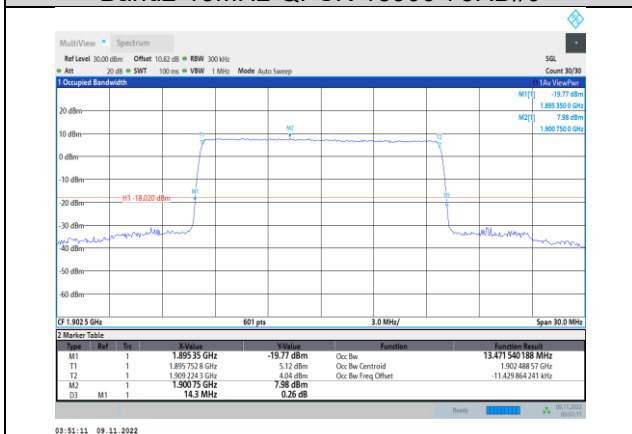

Band2-10MHz-16QAM-19150-50RB#0

Band2-10MHz-64QAM-19150-50RB#0

Band2-15MHz-QPSK-18675-75RB#0

Band2-15MHz-16QAM-18675-75RB#0

Band2-15MHz-QPSK-18900-75RB#0

Band2-15MHz-16QAM-18900-75RB#0

Band2-15MHz-QPSK-19125-75RB#0