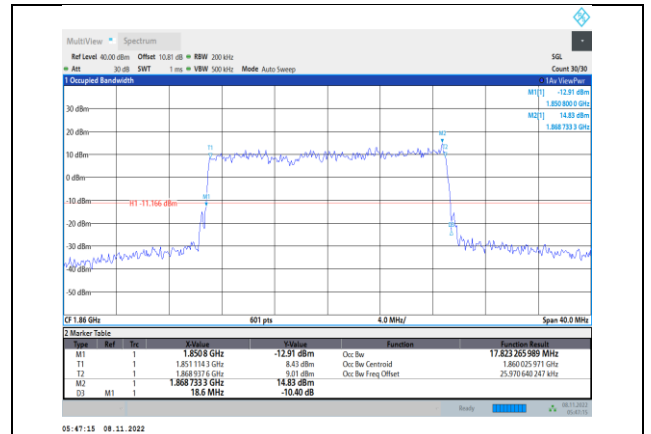

Band2-20MHz-QPSK-18700-100RB#0