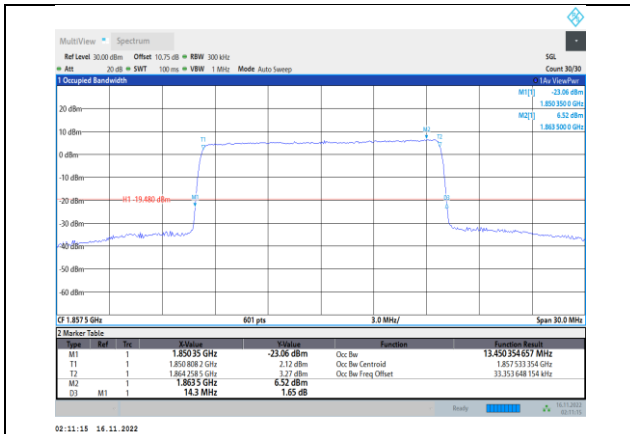

Band2-15MHz-64QAM-18675-75RB#0