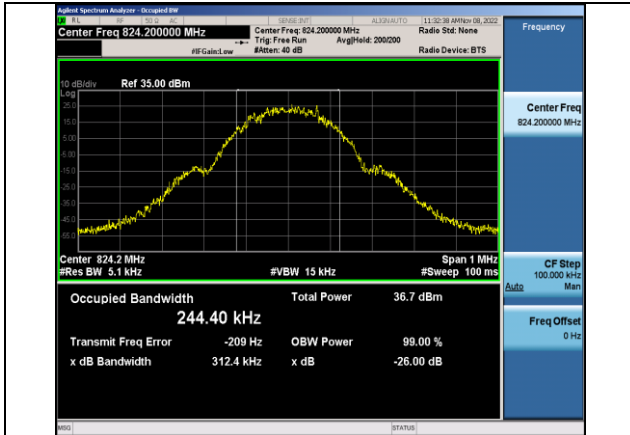

**Test Graphs:
GSM:**

GSM850-128-3-0.3124