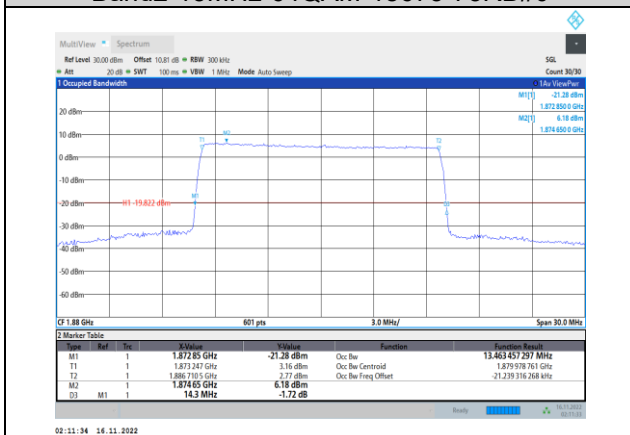

Band2-15MHz-64QAM-18900-75RB#0