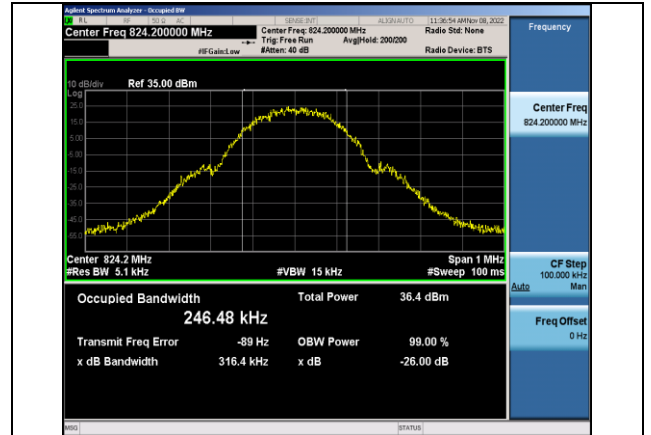

GPRS850-128-3-0.3164