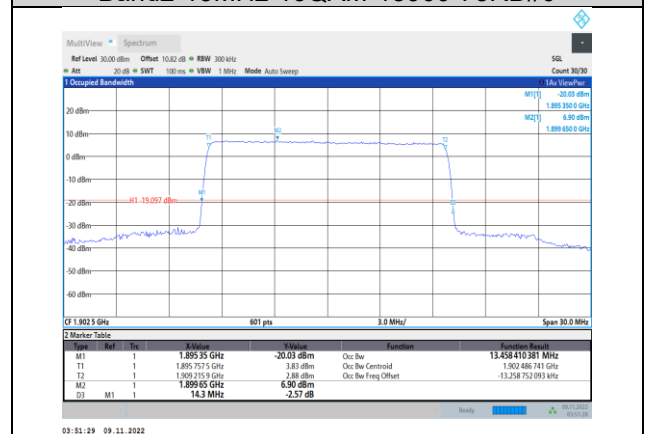

Band2-10MHz-16QAM-19150-50RB#0

Band2-10MHz-64QAM-19150-50RB#0

Band2-15MHz-QPSK-18675-75RB#0

Band2-15MHz-16QAM-18675-75RB#0

Band2-15MHz-QPSK-18900-75RB#0

Band2-15MHz-16QAM-18900-75RB#0

Band2-15MHz-QPSK-19125-75RB#0