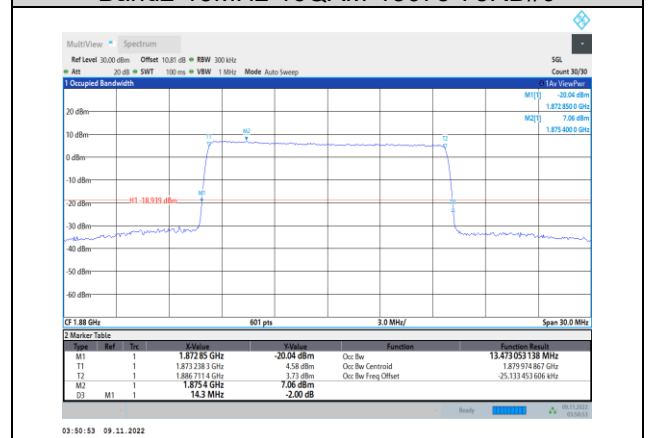

Band2-10MHz-16QAM-19150-50RB#0

Band2-10MHz-64QAM-19150-50RB#0

Band2-15MHz-QPSK-18675-75RB#0

Band2-15MHz-16QAM-18675-75RB#0

Band2-15MHz-QPSK-18900-75RB#0

Band2-15MHz-16QAM-18900-75RB#0

Band2-15MHz-QPSK-19125-75RB#0