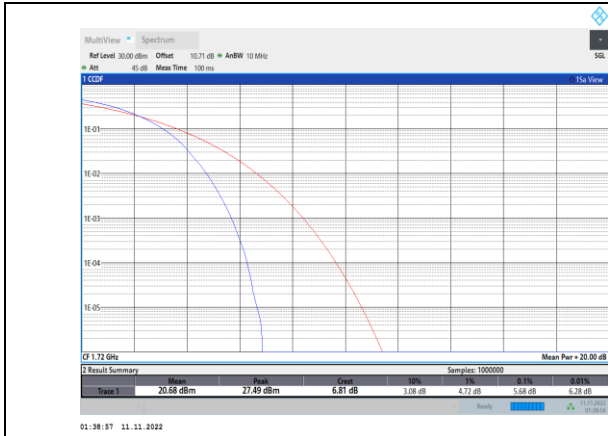

Band66-20MHz-QPSK-132072-100RB#0