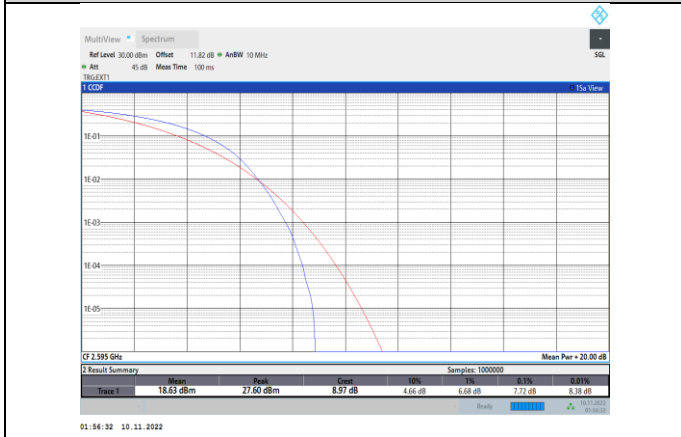

Band41-15MHz-64QAM-40640-75RB#0

Band41-15MHz-16QAM-41165-75RB#0

Band41-15MHz-64QAM-41165-75RB#0

Band41-20MHz-QPSK-40140-100RB#0

Band41-20MHz-16QAM-40140-100RB#0

Band41-20MHz-QPSK-40640-100RB#0

Band41-20MHz-16QAM-40640-100RB#0