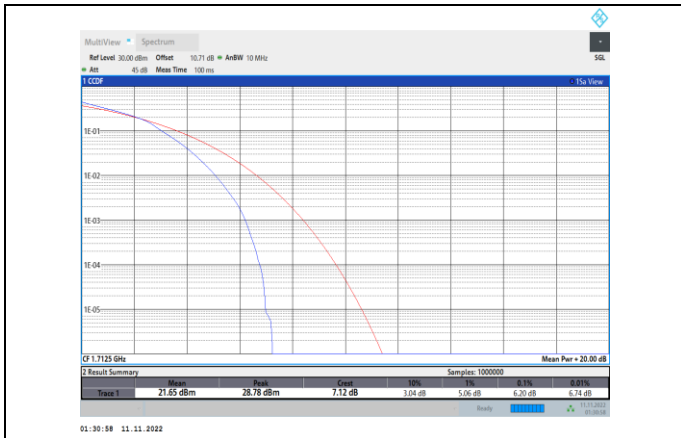

Band66-5MHz-QPSK-131997-25RB#0

Band66-3MHz-64QAM-132322-15RB#0

Band66-5MHz-QPSK-132322-25RB#0

Band66-3MHz-64QAM-132657-15RB#0

Band66-5MHz-QPSK-132647-25RB#0

Band66-5MHz-16QAM-131997-25RB#0

Band66-5MHz-64QAM-131997-25RB#0