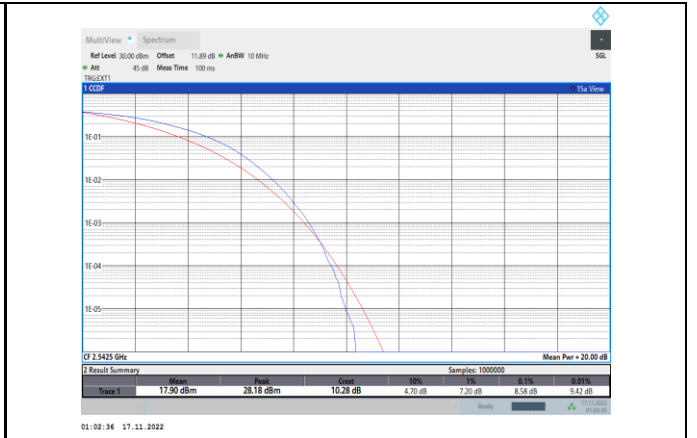

Band41-10MHz-64QAM-40640-50RB#0

Band41-15MHz-QPSK-40640-75RB#0

Band41-10MHz-64QAM-41190-50RB#0

Band41-15MHz-QPSK-41165-75RB#0

Band41-15MHz-16QAM-40115-75RB#0

Band41-15MHz-64QAM-40115-75RB#0

Band41-15MHz-16QAM-40640-75RB#0