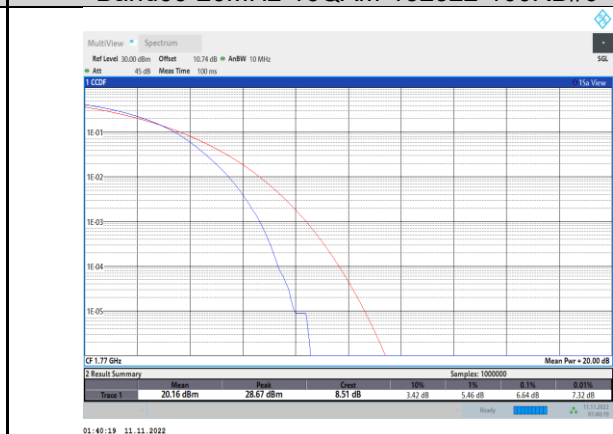

Band66-20MHz-16QAM-132572-100RB#0