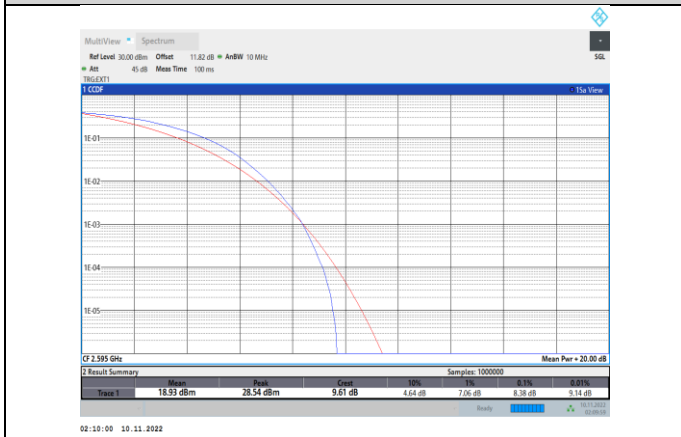

Band41-10MHz-64QAM-40640-50RB#0

Band41-15MHz-QPSK-40640-75RB#0

Band41-10MHz-64QAM-41190-50RB#0

Band41-15MHz-QPSK-41165-75RB#0

Band41-15MHz-16QAM-40115-75RB#0

Band41-15MHz-64QAM-40115-75RB#0

Band41-15MHz-16QAM-40640-75RB#0