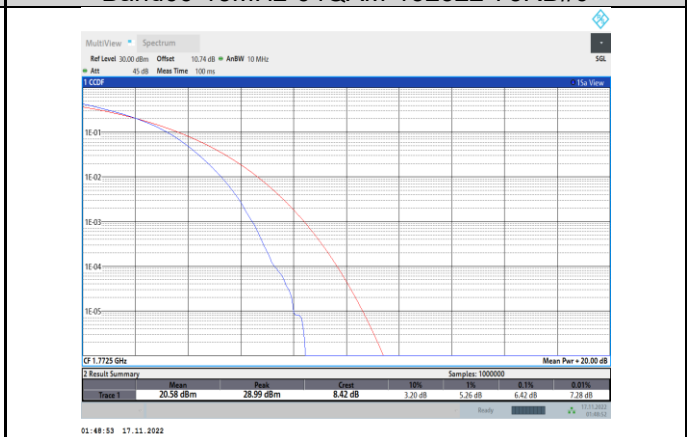

Band66-15MHz-64QAM-132597-75RB#0