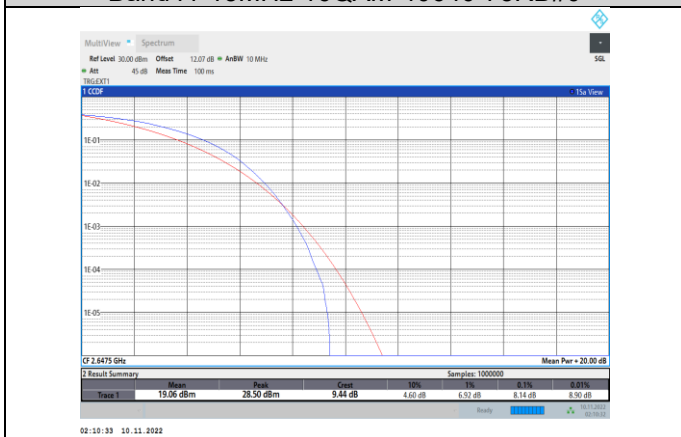

Band41-15MHz-16QAM-41165-75RB#0