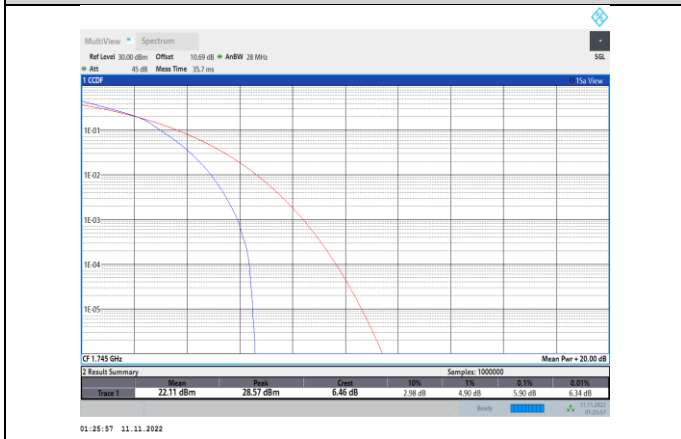

Band66-1.4MHz-16QAM-132322-6RB#0