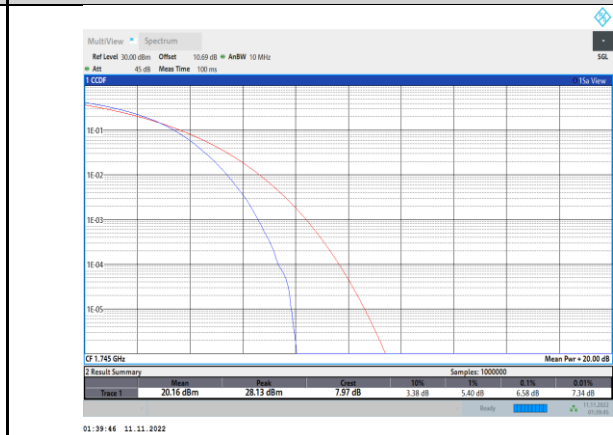

Band66-20MHz-16QAM-132322-100RB#0