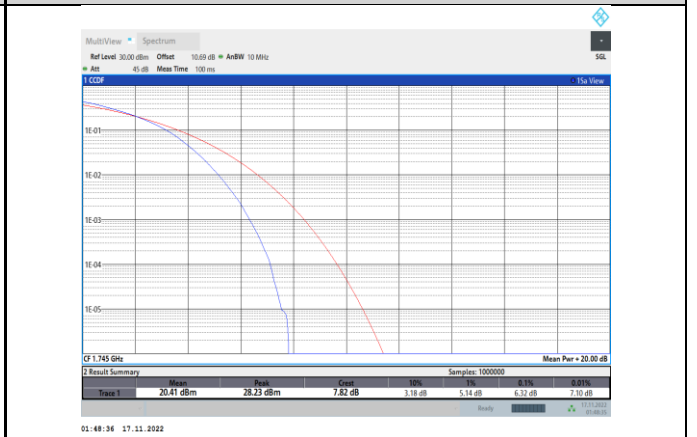

Band66-15MHz-64QAM-132322-75RB#0