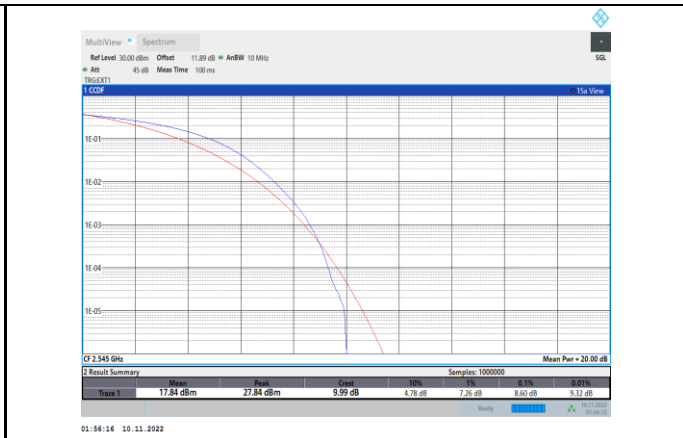

Band41-15MHz-64QAM-40640-75RB#0

Band41-15MHz-16QAM-41165-75RB#0

Band41-15MHz-64QAM-41165-75RB#0

Band41-20MHz-QPSK-40140-100RB#0

Band41-20MHz-16QAM-40140-100RB#0

Band41-20MHz-QPSK-40640-100RB#0

Band41-20MHz-16QAM-40640-100RB#0