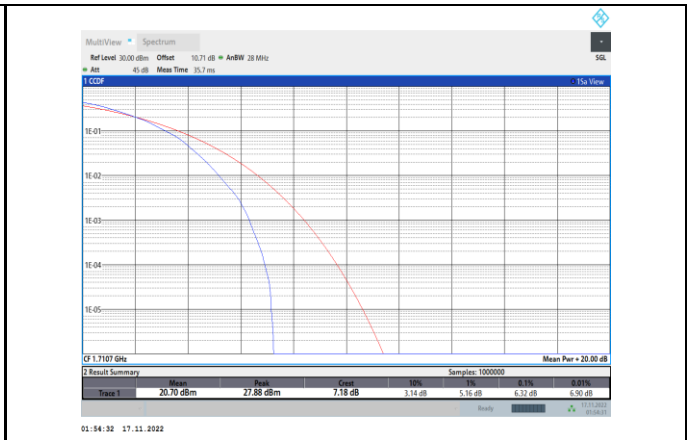

Band66-1.4MHz-64QAM-131979-6RB#0