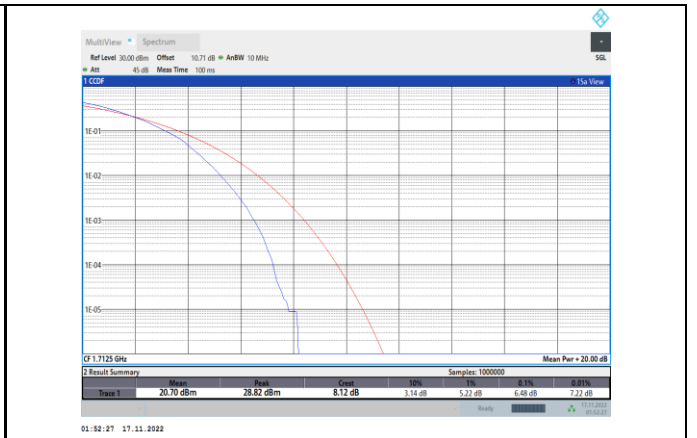

Band66-5MHz-QPSK-131997-25RB#0

Band66-3MHz-64QAM-132322-15RB#0

Band66-5MHz-QPSK-132322-25RB#0

Band66-3MHz-64QAM-132657-15RB#0

Band66-5MHz-QPSK-132647-25RB#0

Band66-5MHz-16QAM-131997-25RB#0

Band66-5MHz-64QAM-131997-25RB#0