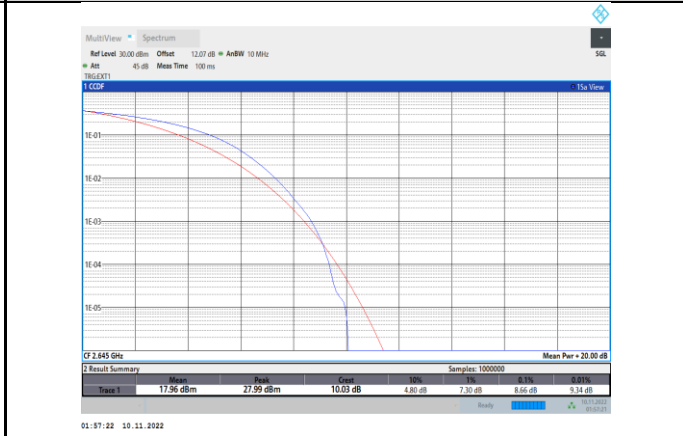

Band41-20MHz-16QAM-41140-100RB#0