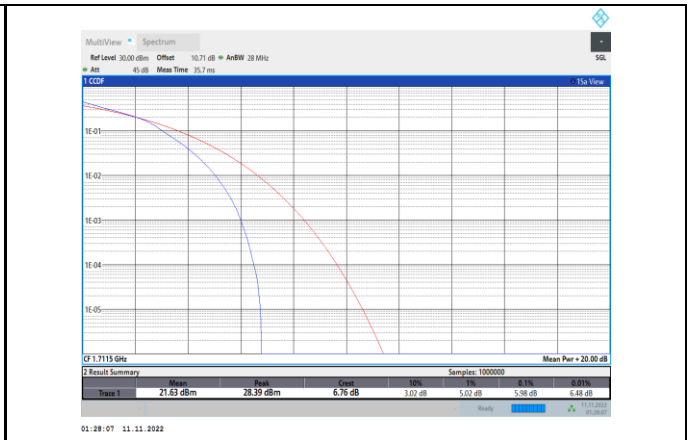

Band66-3MHz-16QAM-131987-15RB#0