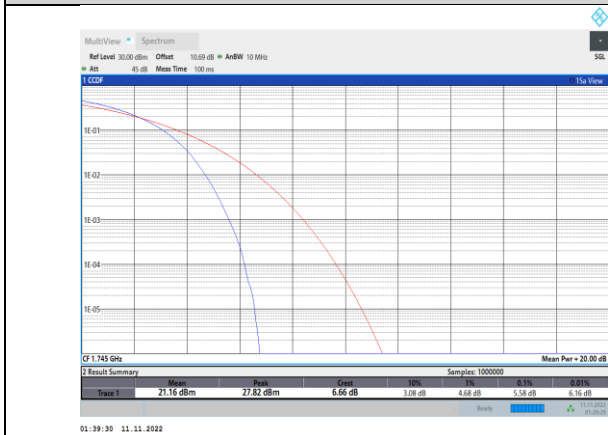

Band66-20MHz-QPSK-132322-100RB#0