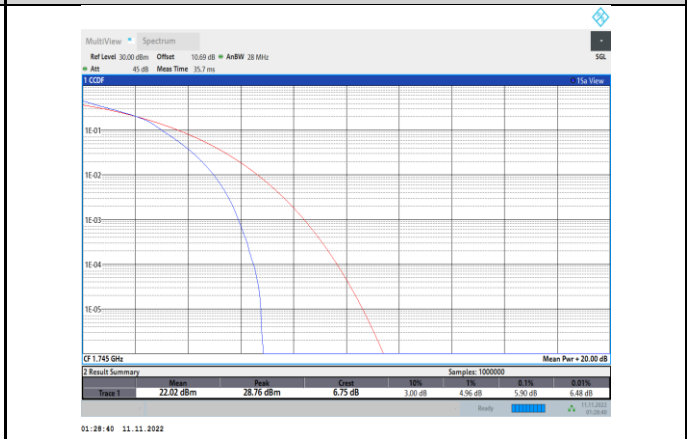

Band66-3MHz-16QAM-132322-15RB#0