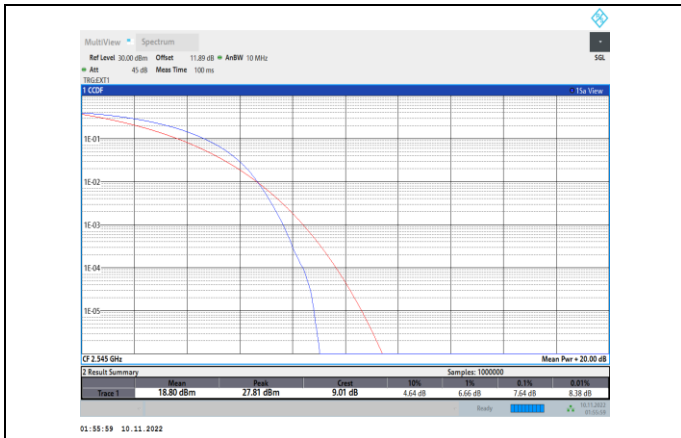

Band41-20MHz-QPSK-40140-100RB#0