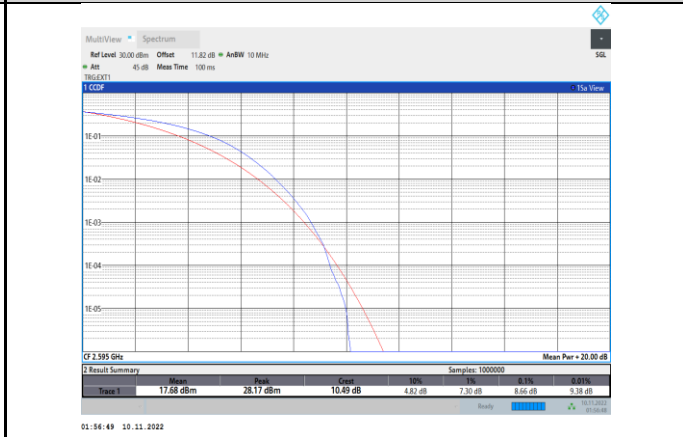

Band41-15MHz-64QAM-40640-75RB#0

Band41-15MHz-16QAM-41165-75RB#0

Band41-15MHz-64QAM-41165-75RB#0

Band41-20MHz-QPSK-40140-100RB#0

Band41-20MHz-16QAM-40140-100RB#0

Band41-20MHz-QPSK-40640-100RB#0

Band41-20MHz-16QAM-40640-100RB#0