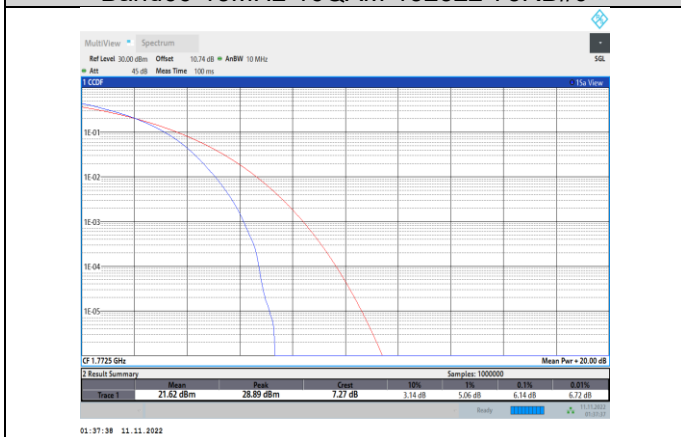

Band66-15MHz-16QAM-132597-75RB#0