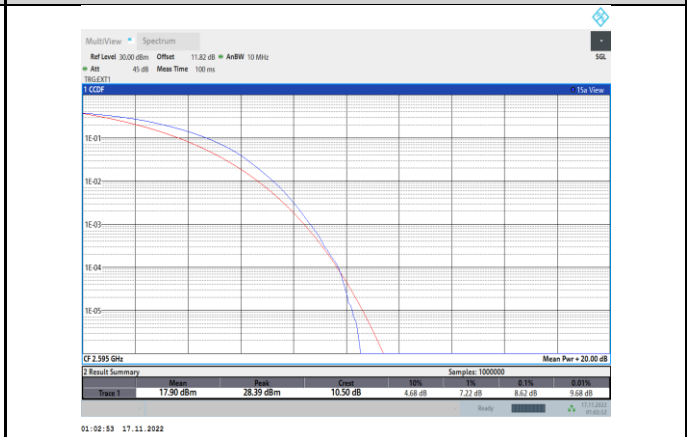

Band41-10MHz-64QAM-40640-50RB#0

Band41-15MHz-QPSK-40640-75RB#0

Band41-10MHz-64QAM-41190-50RB#0

Band41-15MHz-QPSK-41165-75RB#0

Band41-15MHz-16QAM-40115-75RB#0

Band41-15MHz-64QAM-40115-75RB#0

Band41-15MHz-16QAM-40640-75RB#0