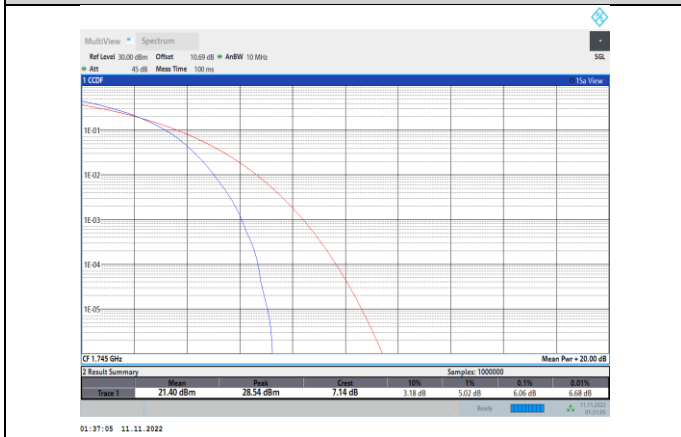

Band66-15MHz-16QAM-132322-75RB#0