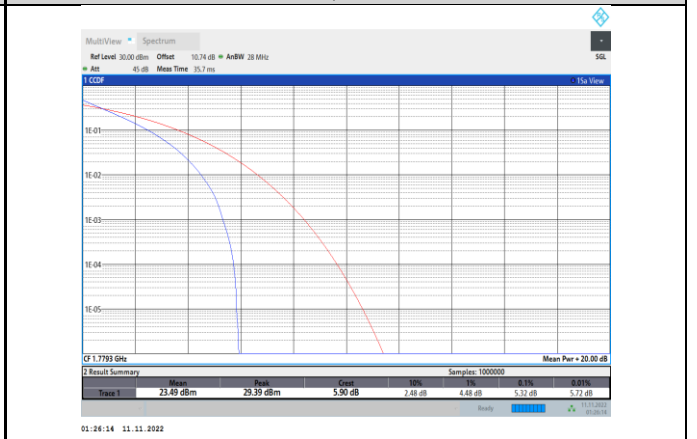

Band41-20MHz-QPSK-41140-100RB#0

Band41-20MHz-16QAM-41140-100RB#0

Band41-20MHz-64QAM-40140-100RB#0

Band66-1.4MHz-QPSK-131979-6RB#0

Band41-20MHz-64QAM-40640-100RB#0

Band66-1.4MHz-QPSK-132322-6RB#0

Band41-20MHz-64QAM-41140-100RB#0