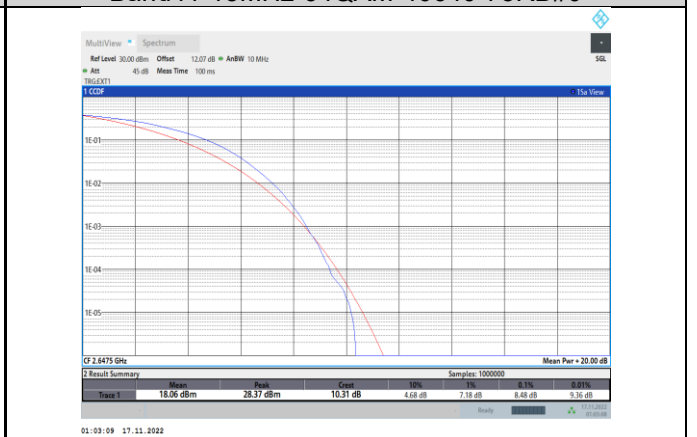

Band41-15MHz-64QAM-41165-75RB#0