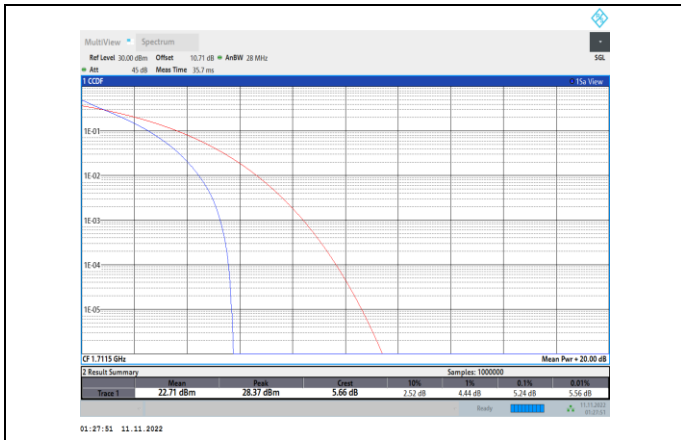

Band66-1.4MHz-QPSK-132665-6RB#0

Band66-1.4MHz-16QAM-131979-6RB#0

Band66-1.4MHz-64QAM-131979-6RB#0

Band66-1.4MHz-16QAM-132322-6RB#0

Band66-1.4MHz-64QAM-132322-6RB#0

Band66-1.4MHz-16QAM-132665-6RB#0

Band66-1.4MHz-64QAM-132665-6RB#0