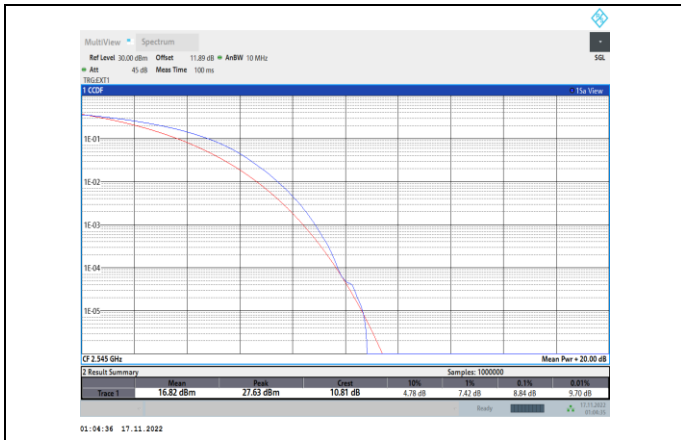

Band41-20MHz-64QAM-40140-100RB#0