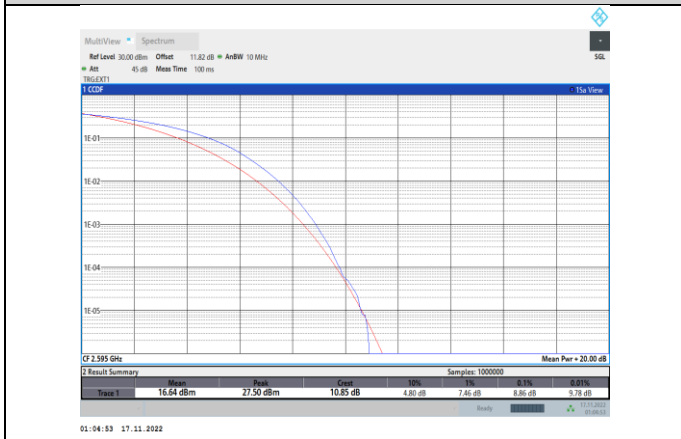

Band41-20MHz-QPSK-41140-100RB#0

Band41-20MHz-16QAM-41140-100RB#0

Band41-20MHz-64QAM-40140-100RB#0

Band66-1.4MHz-QPSK-131979-6RB#0

Band41-20MHz-64QAM-40640-100RB#0

Band66-1.4MHz-QPSK-132322-6RB#0

Band41-20MHz-64QAM-41140-100RB#0