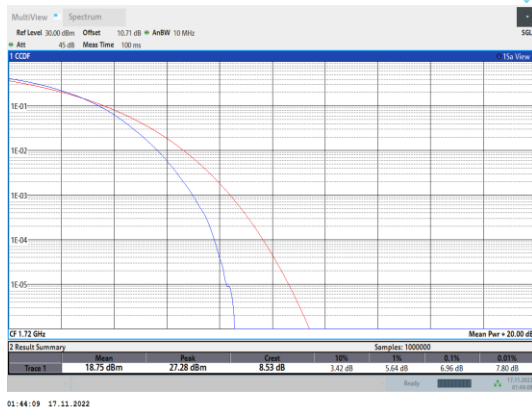

Band66-20MHz-64QAM-132072-100RB#0

Band66-20MHz-64QAM-132322-100RB#0

Band66-20MHz-64QAM-132572-100RB#0

3. APPENDIX C: OCCUPIED BANDWIDTH

GSM:

Band	Channel	Occupied Bandwidth (MHz)	26dB Bandwidth (MHz)	Limit (MHz)	Verdict
GSM850	128	0.24440	0.3124	---	PASS
GSM850	190	0.24496	0.3122	---	PASS
GSM850	251	0.24514	0.3149	---	PASS
GPRS850	128	0.24648	0.3164	---	PASS
GPRS850	190	0.24391	0.3074	---	PASS
GPRS850	251	0.24629	0.3122	---	PASS
EGPRS850	128	0.24332	0.3016	---	PASS
EGPRS850	190	0.25065	0.3137	---	PASS
EGPRS850	251	0.24849	0.3098	---	PASS
GSM1900	512	0.24459	0.3138	---	PASS
GSM1900	661	0.24525	0.3134	---	PASS
GSM1900	810	0.24877	0.3167	---	PASS
GPRS1900	512	0.24397	0.3153	---	PASS
GPRS1900	661	0.24144	0.3144	---	PASS
GPRS1900	810	0.24386	0.3162	---	PASS
EGPRS1900	512	0.24196	0.2979	---	PASS
EGPRS1900	661	0.24370	0.3012	---	PASS
EGPRS1900	810	0.24317	0.3093	---	PASS