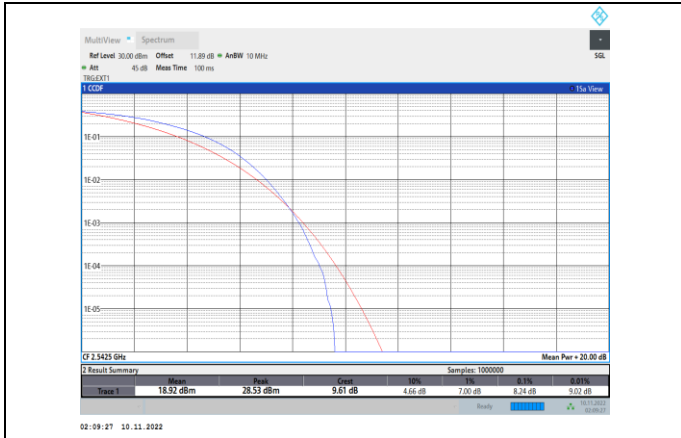

Band41-10MHz-64QAM-40640-50RB#0

Band41-15MHz-QPSK-40640-75RB#0

Band41-10MHz-64QAM-41190-50RB#0

Band41-15MHz-QPSK-41165-75RB#0

Band41-15MHz-16QAM-40115-75RB#0

Band41-15MHz-64QAM-40115-75RB#0

Band41-15MHz-16QAM-40640-75RB#0