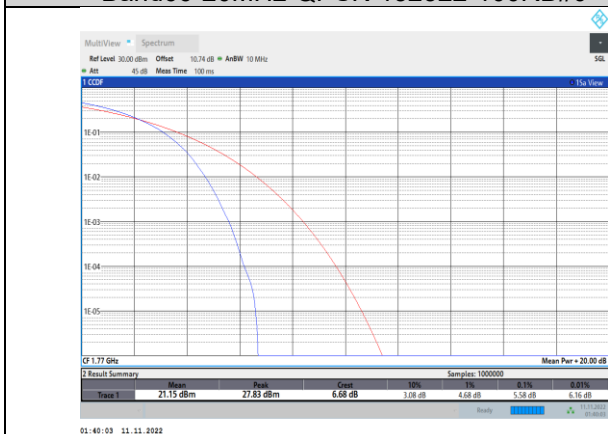

Band66-20MHz-QPSK-132572-100RB#0