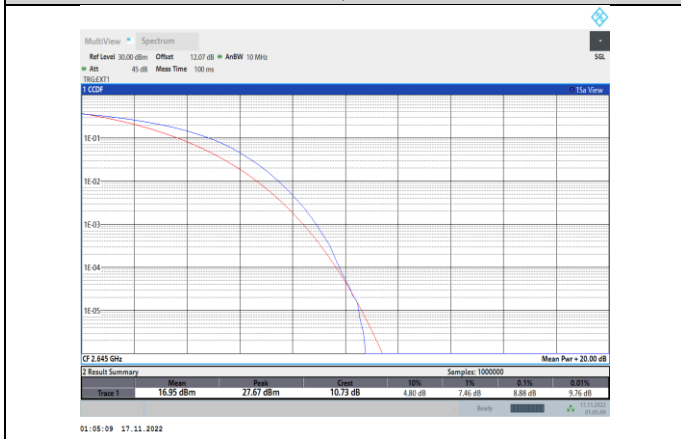

Band41-20MHz-QPSK-41140-100RB#0

Band41-20MHz-16QAM-41140-100RB#0

Band41-20MHz-64QAM-40140-100RB#0

Band66-1.4MHz-QPSK-131979-6RB#0

Band41-20MHz-64QAM-40640-100RB#0

Band66-1.4MHz-QPSK-132322-6RB#0

Band41-20MHz-64QAM-41140-100RB#0