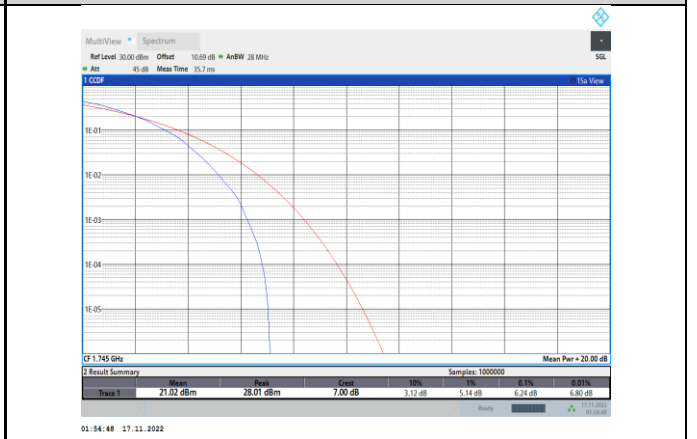

Band66-1.4MHz-QPSK-132665-6RB#0

Band66-1.4MHz-16QAM-131979-6RB#0

Band66-1.4MHz-64QAM-131979-6RB#0

Band66-1.4MHz-16QAM-132322-6RB#0

Band66-1.4MHz-64QAM-132322-6RB#0

Band66-1.4MHz-16QAM-132665-6RB#0

Band66-1.4MHz-64QAM-132665-6RB#0