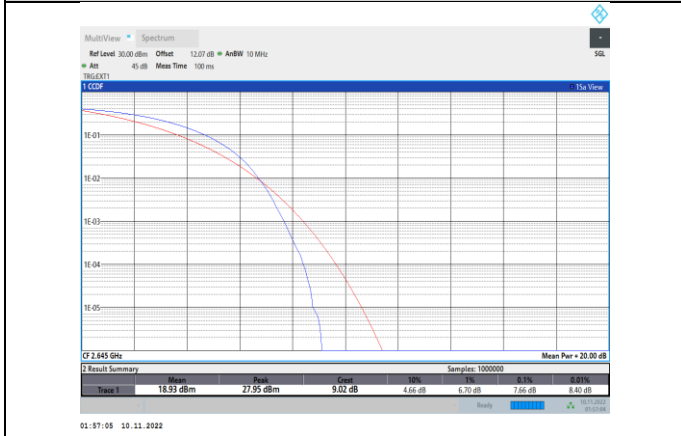

Band41-15MHz-64QAM-40640-75RB#0

Band41-15MHz-16QAM-41165-75RB#0

Band41-15MHz-64QAM-41165-75RB#0

Band41-20MHz-QPSK-40140-100RB#0

Band41-20MHz-16QAM-40140-100RB#0

Band41-20MHz-QPSK-40640-100RB#0

Band41-20MHz-16QAM-40640-100RB#0