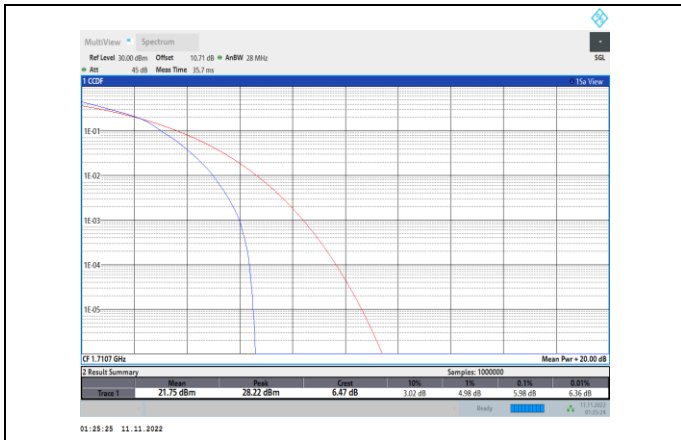

Band66-1.4MHz-16QAM-131979-6RB#0