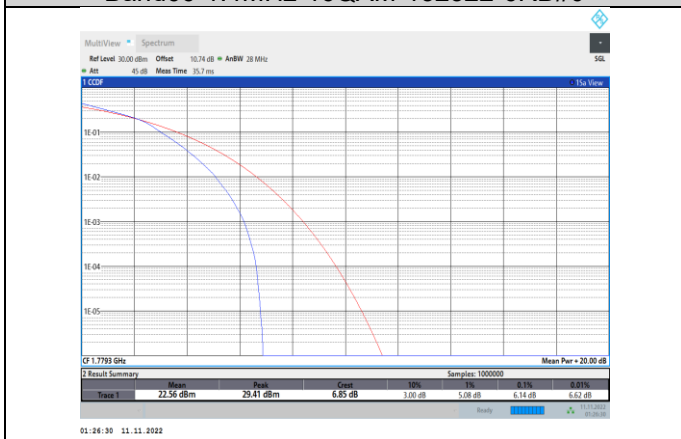

Band66-1.4MHz-QPSK-132665-6RB#0

Band66-1.4MHz-16QAM-131979-6RB#0

Band66-1.4MHz-64QAM-131979-6RB#0

Band66-1.4MHz-16QAM-132322-6RB#0

Band66-1.4MHz-64QAM-132322-6RB#0

Band66-1.4MHz-16QAM-132665-6RB#0

Band66-1.4MHz-64QAM-132665-6RB#0