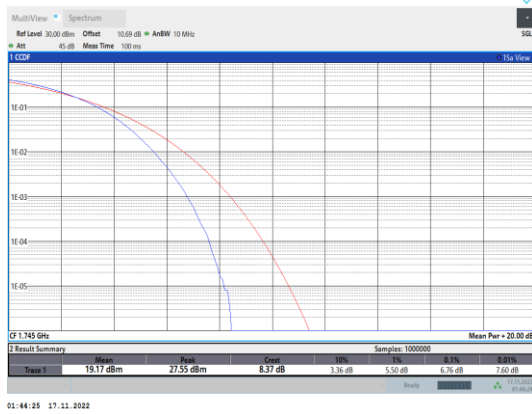

Band66-20MHz-64QAM-132072-100RB#0

Band66-20MHz-64QAM-132322-100RB#0

Band66-20MHz-64QAM-132572-100RB#0

3. APPENDIX C: OCCUPIED BANDWIDTH

GSM:

Band	Channel	Occupied Bandwidth (MHz)	26dB Bandwidth (MHz)	Limit (MHz)	Verdict
GSM850	128	0.24440	0.3124	---	PASS
GSM850	190	0.24496	0.3122	---	PASS
GSM850	251	0.24514	0.3149	---	PASS
GPRS850	128	0.24648	0.3164	---	PASS
GPRS850	190	0.24391	0.3074	---	PASS
GPRS850	251	0.24629	0.3122	---	PASS
EGPRS850	128	0.24332	0.3016	---	PASS
EGPRS850	190	0.25065	0.3137	---	PASS
EGPRS850	251	0.24849	0.3098	---	PASS
GSM1900	512	0.24459	0.3138	---	PASS
GSM1900	661	0.24525	0.3134	---	PASS
GSM1900	810	0.24877	0.3167	---	PASS
GPRS1900	512	0.24397	0.3153	---	PASS
GPRS1900	661	0.24144	0.3144	---	PASS
GPRS1900	810	0.24386	0.3162	---	PASS
EGPRS1900	512	0.24196	0.2979	---	PASS
EGPRS1900	661	0.24370	0.3012	---	PASS
EGPRS1900	810	0.24317	0.3093	---	PASS