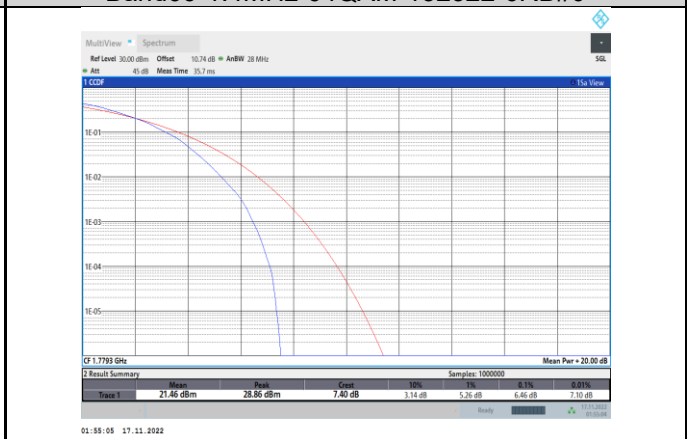

Band66-1.4MHz-QPSK-132665-6RB#0

Band66-1.4MHz-16QAM-131979-6RB#0

Band66-1.4MHz-64QAM-131979-6RB#0

Band66-1.4MHz-16QAM-132322-6RB#0

Band66-1.4MHz-64QAM-132322-6RB#0

Band66-1.4MHz-16QAM-132665-6RB#0

Band66-1.4MHz-64QAM-132665-6RB#0