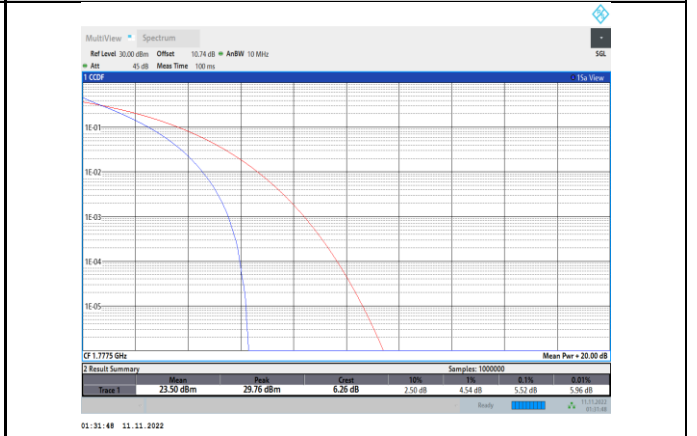

Band66-5MHz-QPSK-131997-25RB#0

Band66-3MHz-64QAM-132322-15RB#0

Band66-5MHz-QPSK-132322-25RB#0

Band66-3MHz-64QAM-132657-15RB#0

Band66-5MHz-QPSK-132647-25RB#0

Band66-5MHz-16QAM-131997-25RB#0

Band66-5MHz-64QAM-131997-25RB#0