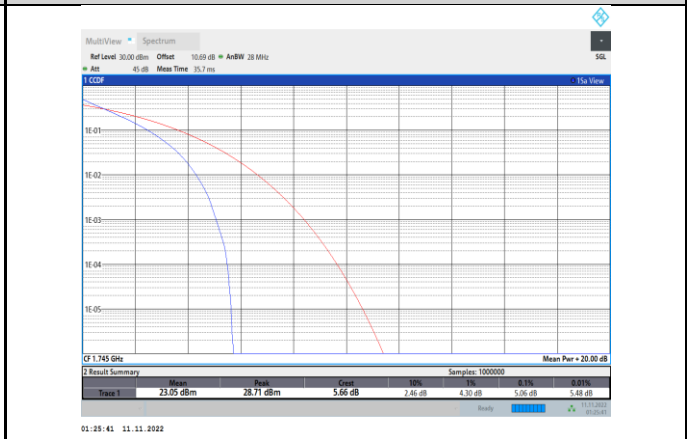

Band41-20MHz-QPSK-41140-100RB#0

Band41-20MHz-16QAM-41140-100RB#0

Band41-20MHz-64QAM-40140-100RB#0

Band66-1.4MHz-QPSK-131979-6RB#0

Band41-20MHz-64QAM-40640-100RB#0

Band66-1.4MHz-QPSK-132322-6RB#0

Band41-20MHz-64QAM-41140-100RB#0