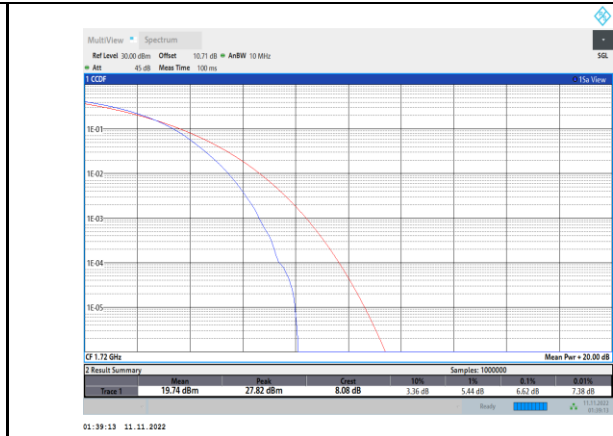

Band66-20MHz-16QAM-132072-100RB#0