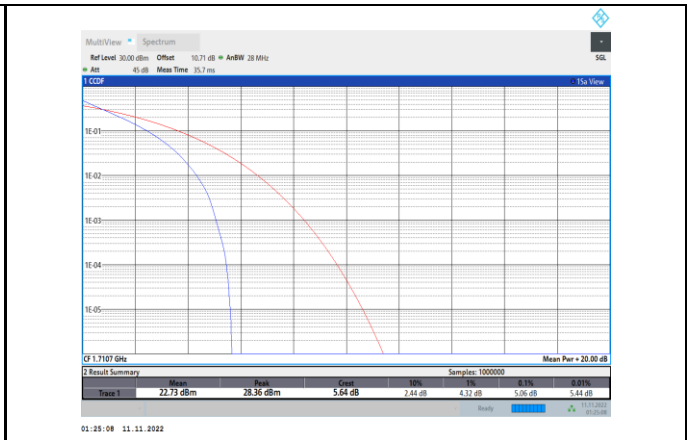

Band66-1.4MHz-QPSK-131979-6RB#0