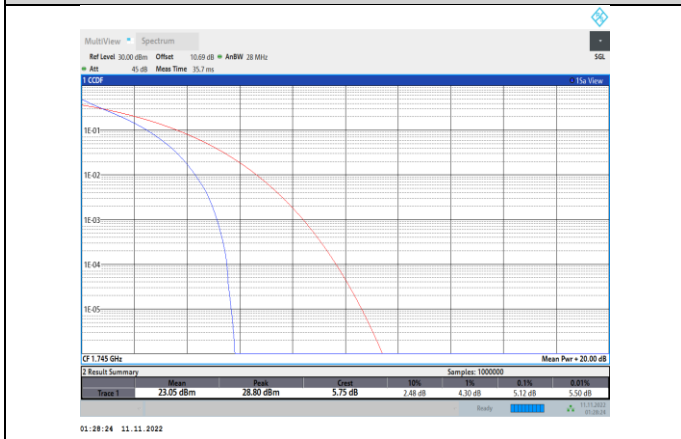

Band66-3MHz-QPSK-132322-15RB#0