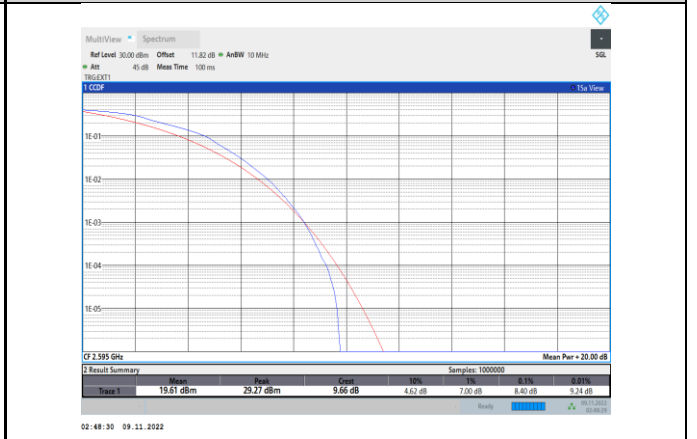

Band38-5MHz-64QAM-38225-25RB#0

Band38-10MHz-QPSK-37800-50RB#0

Band38-10MHz-16QAM-37800-50RB#0

Band38-10MHz-QPSK-38000-50RB#0

Band38-10MHz-16QAM-38000-50RB#0

Band38-10MHz-QPSK-38200-50RB#0

Band38-10MHz-16QAM-38200-50RB#0