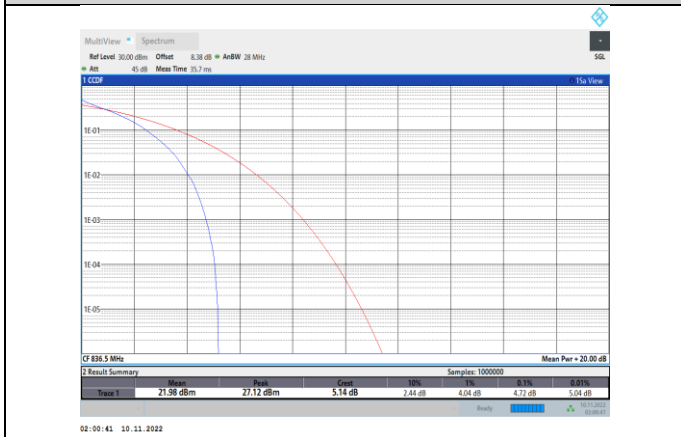

Band26-5MHz-64QAM-26740-25RB#0

Band26-10MHz-16QAM-26740-50RB#0

Band26-5MHz-64QAM-26765-25RB#0

Band26-10MHz-64QAM-26740-50RB#0

Band26-15MHz-QPSK-26765-75RB#0

Band26-15MHz-16QAM-26765-75RB#0

Band26-15MHz-QPSK-26915-1RB#0