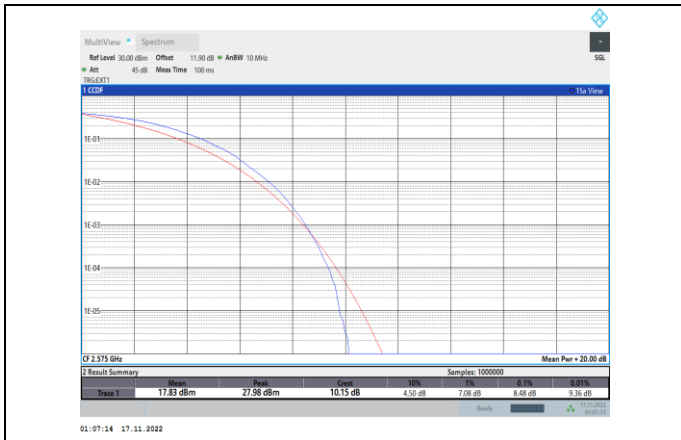

Band38-5MHz-64QAM-38225-25RB#0

Band38-10MHz-QPSK-37800-50RB#0

Band38-10MHz-16QAM-37800-50RB#0

Band38-10MHz-QPSK-38000-50RB#0

Band38-10MHz-16QAM-38000-50RB#0

Band38-10MHz-QPSK-38200-50RB#0

Band38-10MHz-16QAM-38200-50RB#0