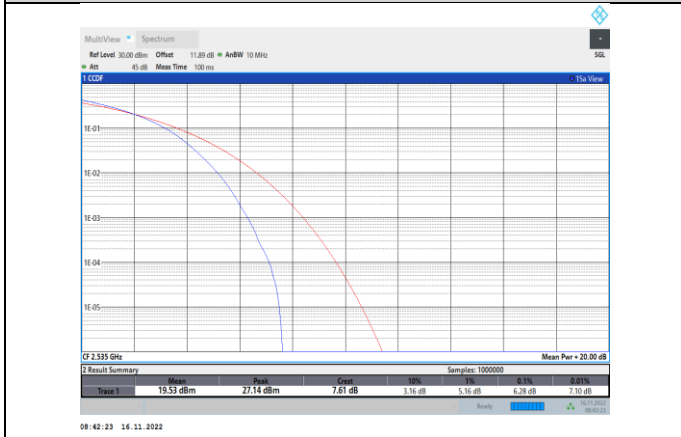

Band7-15MHz-64QAM-20825-75RB#0

Band7-15MHz-64QAM-21100-75RB#0