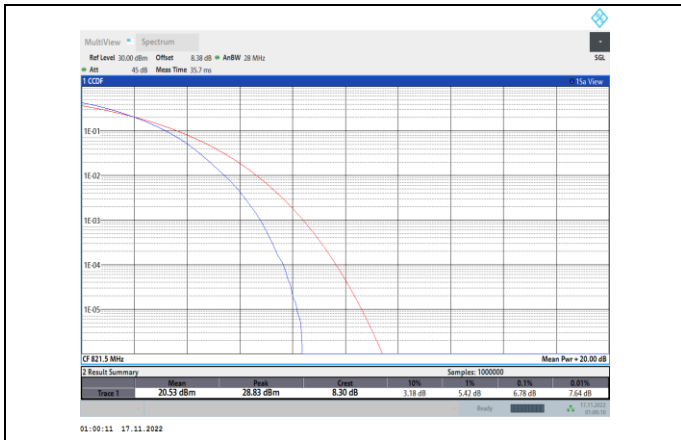

Band26-15MHz-QPSK-26915-75RB#0

Band26-15MHz-64QAM-26765-75RB#0