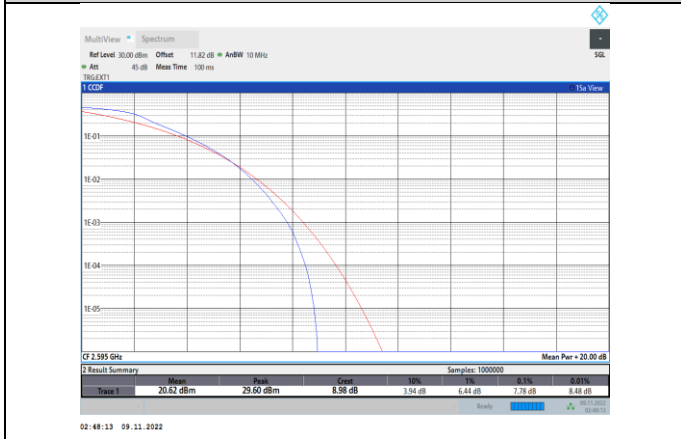

Band38-10MHz-QPSK-37800-50RB#0

Band38-10MHz-QPSK-38000-50RB#0