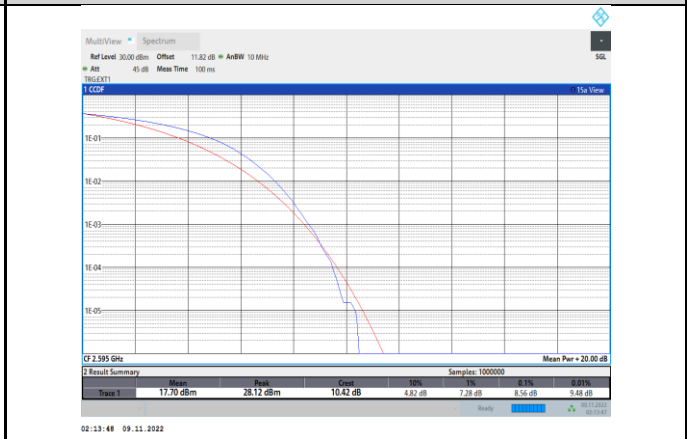

Band38-20MHz-16QAM-37850-100RB#0

Band38-20MHz-16QAM-38000-100RB#0