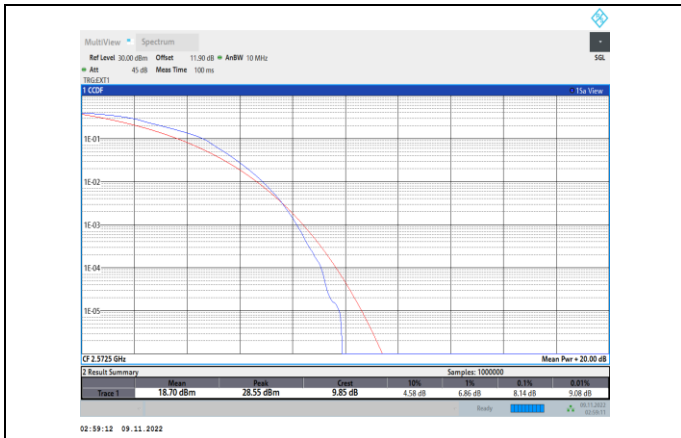

Band26-15MHz-64QAM-26915-75RB#0

Band38-5MHz-16QAM-37775-25RB#0