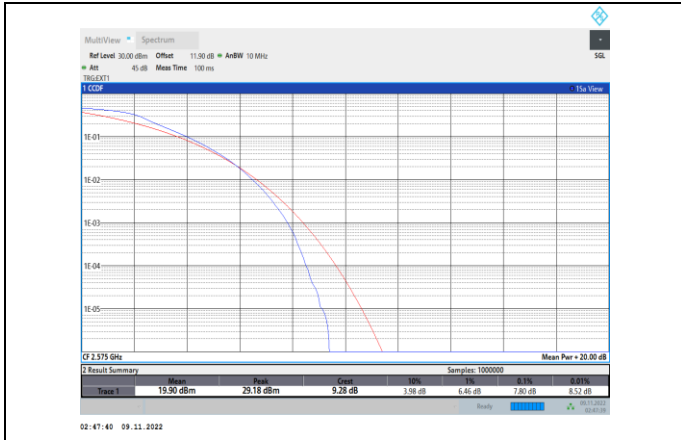

Band38-5MHz-16QAM-38225-25RB#0

Band38-10MHz-QPSK-37800-50RB#0