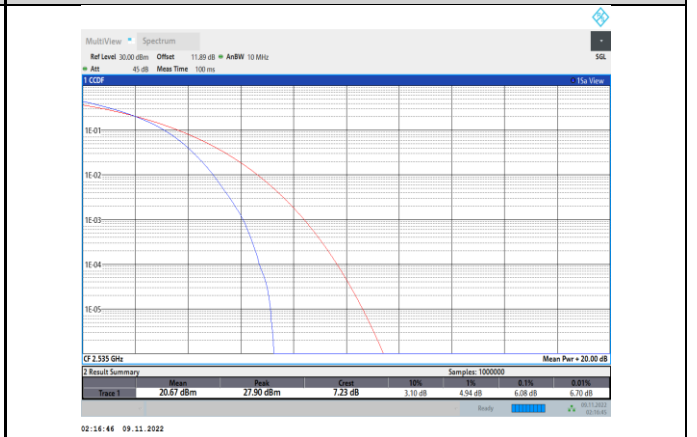

Band7-15MHz-QPSK-20825-75RB#0

Band7-15MHz-16QAM-20825-75RB#0

Band7-15MHz-QPSK-21100-75RB#0

Band7-15MHz-16QAM-21100-75RB#0

Band7-15MHz-QPSK-21375-75RB#0

Band7-15MHz-16QAM-21375-75RB#0

Band7-15MHz-64QAM-20825-75RB#0