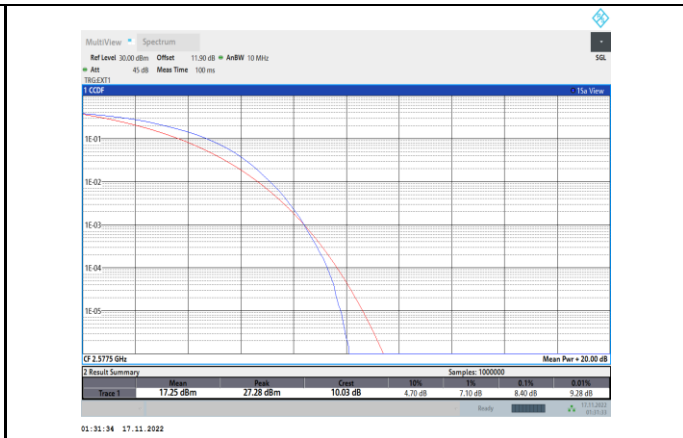

Band38-10MHz-64QAM-37800-50RB#0

Band38-15MHz-QPSK-37825-75RB#0

Band38-10MHz-64QAM-38000-50RB#0

Band38-15MHz-QPSK-38000-75RB#0

Band38-10MHz-64QAM-38200-50RB#0

Band38-15MHz-QPSK-38175-75RB#0

Band38-15MHz-16QAM-37825-75RB#0