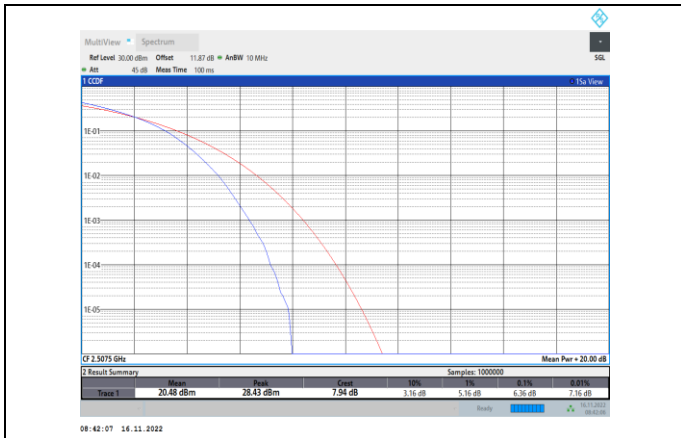

Band7-15MHz-QPSK-20825-75RB#0

Band7-15MHz-16QAM-20825-75RB#0

Band7-15MHz-QPSK-21100-75RB#0

Band7-15MHz-16QAM-21100-75RB#0

Band7-15MHz-QPSK-21375-75RB#0

Band7-15MHz-16QAM-21375-75RB#0

Band7-15MHz-64QAM-20825-75RB#0