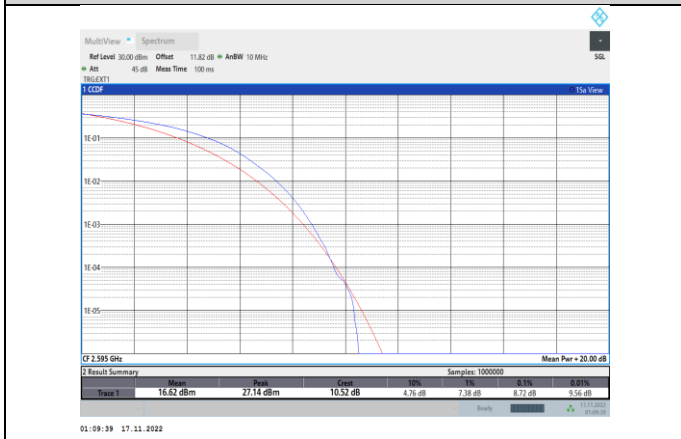

Band38-20MHz-QPSK-38000-100RB#0

Band38-20MHz-16QAM-38000-100RB#0

Band38-20MHz-QPSK-38150-100RB#0

Band38-20MHz-16QAM-38150-100RB#0

Band38-20MHz-64QAM-37850-100RB#0

Band41-5MHz-QPSK-40065-25RB#0

Band38-20MHz-64QAM-38000-100RB#0