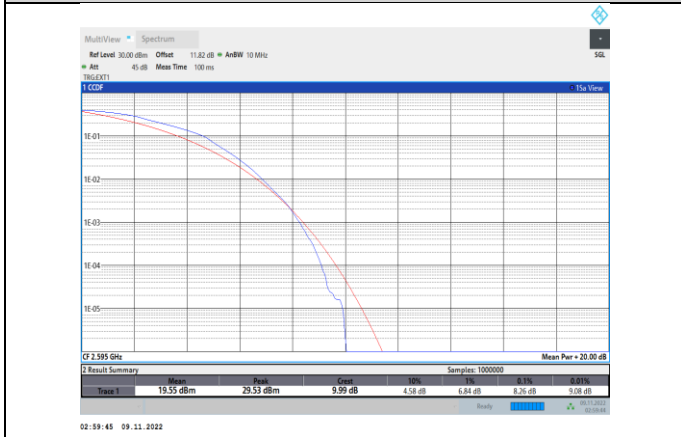

Band26-15MHz-64QAM-26915-75RB#0

Band38-5MHz-QPSK-38225-25RB#0

Band38-5MHz-16QAM-37775-25RB#0

Band38-5MHz-64QAM-37775-25RB#0

Band38-5MHz-16QAM-38000-25RB#0

Band38-5MHz-64QAM-38000-25RB#0

Band38-5MHz-16QAM-38225-25RB#0