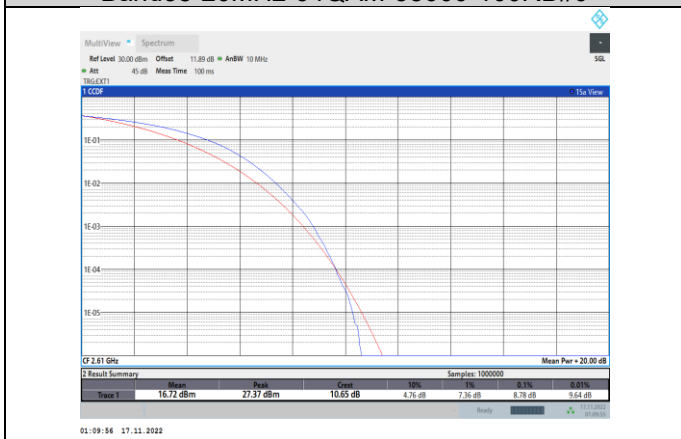

Band38-20MHz-64QAM-38000-100RB#0

Band38-20MHz-64QAM-38150-100RB#0