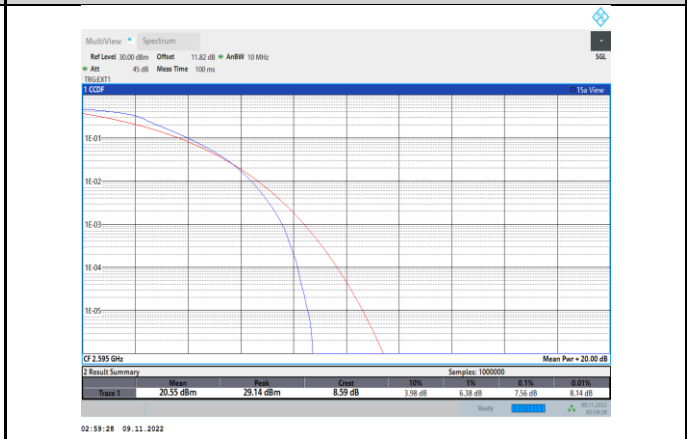

Band26-15MHz-16QAM-26915-1RB#0

Band26-15MHz-QPSK-26915-75RB#0

Band26-15MHz-16QAM-26915-75RB#0

Band26-15MHz-64QAM-26765-75RB#0

Band38-5MHz-QPSK-37775-25RB#0

Band26-15MHz-64QAM-26915-1RB#0

Band38-5MHz-QPSK-38000-25RB#0