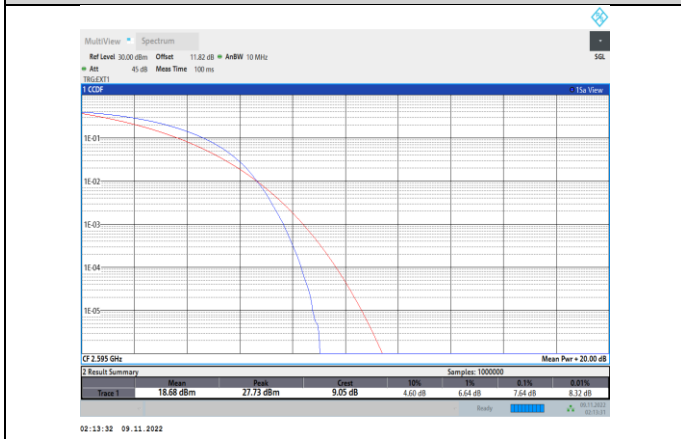

Band38-15MHz-64QAM-37825-75RB#0

Band38-15MHz-16QAM-38000-75RB#0

Band38-15MHz-64QAM-38000-75RB#0

Band38-15MHz-16QAM-38175-75RB#0

Band38-15MHz-64QAM-38175-75RB#0

Band38-20MHz-QPSK-37850-100RB#0

Band38-20MHz-16QAM-37850-100RB#0