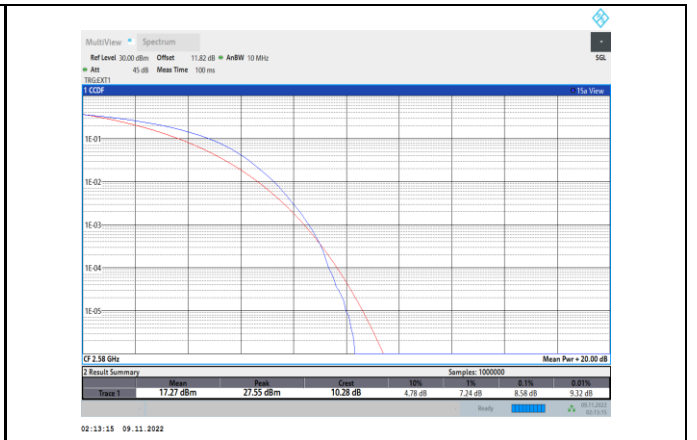

Band38-15MHz-64QAM-37825-75RB#0

Band38-15MHz-16QAM-38000-75RB#0

Band38-15MHz-64QAM-38000-75RB#0

Band38-15MHz-16QAM-38175-75RB#0

Band38-15MHz-64QAM-38175-75RB#0

Band38-20MHz-QPSK-37850-100RB#0

Band38-20MHz-16QAM-37850-100RB#0