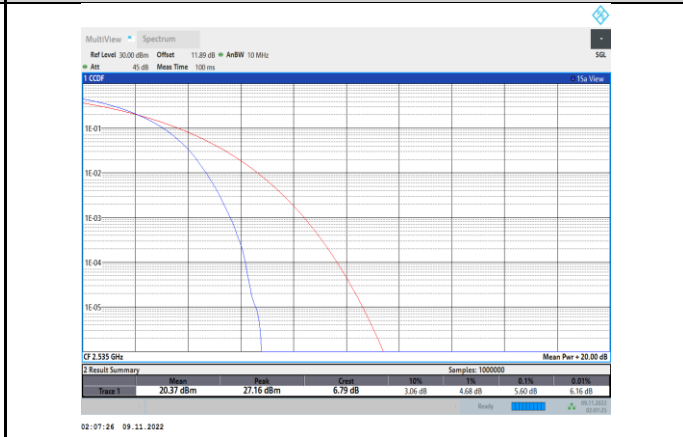

Band7-20MHz-QPSK-20850-100RB#0

Band7-20MHz-QPSK-21100-100RB#0