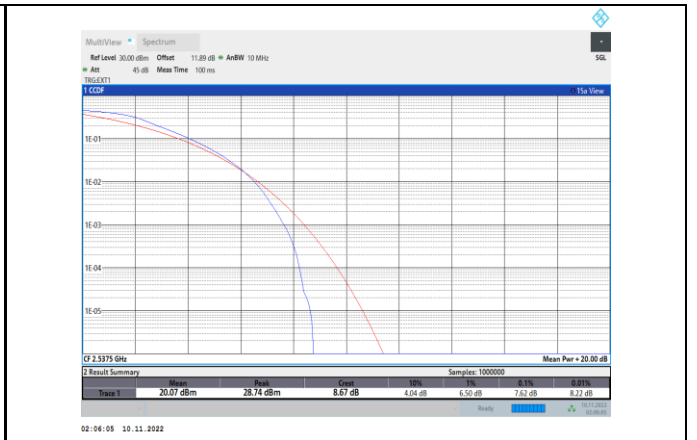

Band38-20MHz-QPSK-38000-100RB#0

Band38-20MHz-16QAM-38000-100RB#0

Band38-20MHz-QPSK-38150-100RB#0

Band38-20MHz-16QAM-38150-100RB#0

Band38-20MHz-64QAM-37850-100RB#0

Band41-5MHz-QPSK-40065-25RB#0

Band38-20MHz-64QAM-38000-100RB#0