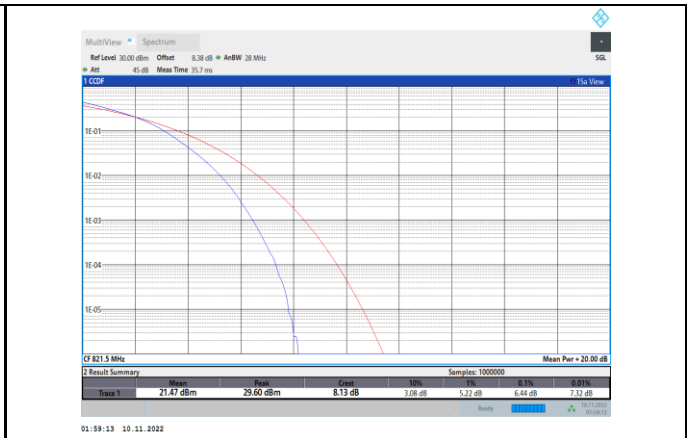

Band26-5MHz-64QAM-26740-25RB#0

Band26-10MHz-16QAM-26740-50RB#0

Band26-5MHz-64QAM-26765-25RB#0

Band26-10MHz-64QAM-26740-50RB#0

Band26-15MHz-QPSK-26765-75RB#0

Band26-15MHz-16QAM-26765-75RB#0

Band26-15MHz-QPSK-26915-1RB#0