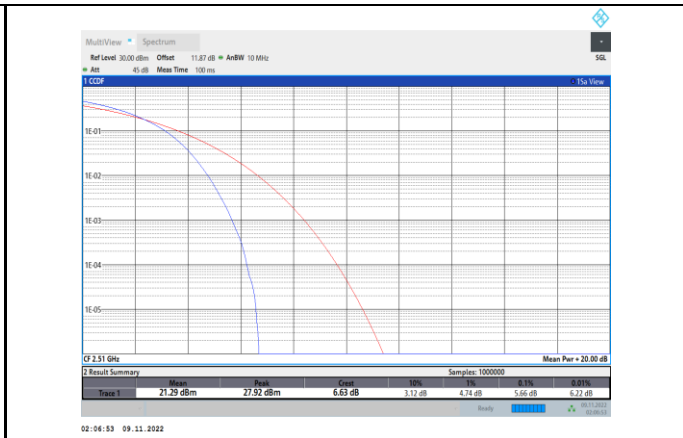

Band7-15MHz-QPSK-20825-75RB#0

Band7-15MHz-16QAM-20825-75RB#0

Band7-15MHz-QPSK-21100-75RB#0

Band7-15MHz-16QAM-21100-75RB#0

Band7-15MHz-QPSK-21375-75RB#0

Band7-15MHz-16QAM-21375-75RB#0

Band7-15MHz-64QAM-20825-75RB#0