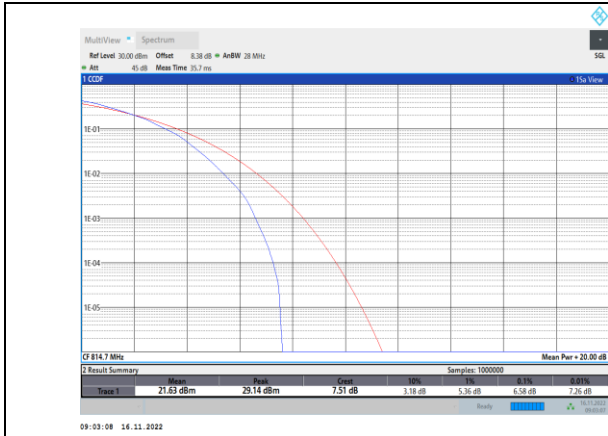

Band26-1.4MHz-QPSK-26783-6RB#0

Band26-1.4MHz-64QAM-26697-6RB#0