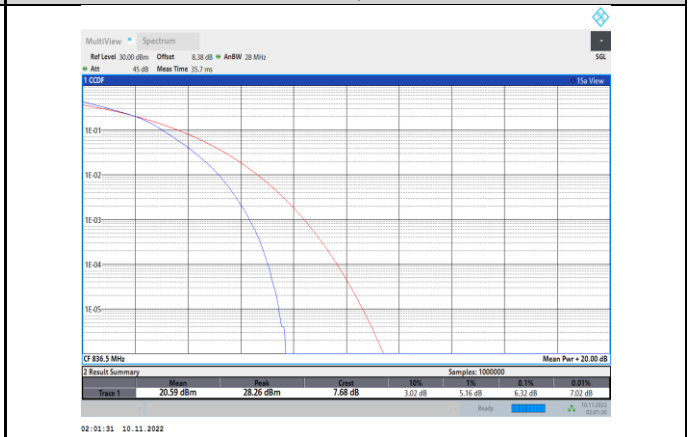

Band26-15MHz-16QAM-26915-1RB#0

Band26-15MHz-16QAM-26915-75RB#0