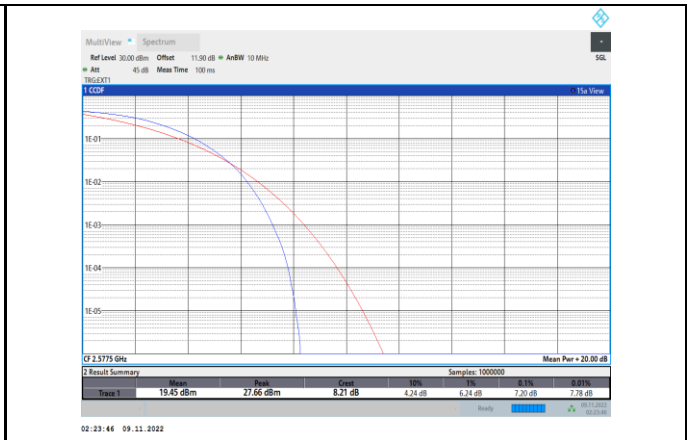

Band38-10MHz-16QAM-38200-50RB#0

Band38-15MHz-QPSK-37825-75RB#0