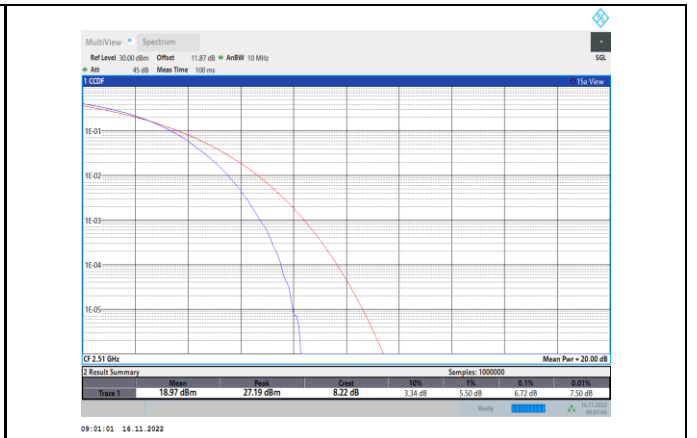

Band7-20MHz-QPSK-20850-100RB#0

Band7-15MHz-64QAM-21100-75RB#0

Band7-20MHz-QPSK-21100-100RB#0

Band7-15MHz-64QAM-21375-75RB#0

Band7-20MHz-QPSK-21350-100RB#0

Band7-20MHz-16QAM-20850-100RB#0

Band7-20MHz-64QAM-20850-100RB#0