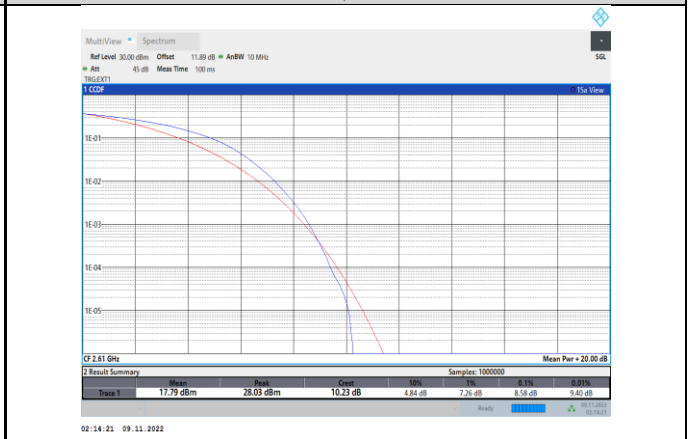

Band38-20MHz-16QAM-38000-100RB#0

Band38-20MHz-16QAM-38150-100RB#0