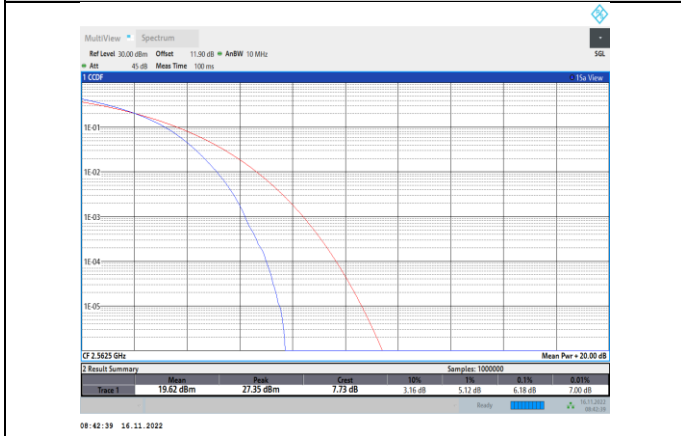

Band7-15MHz-64QAM-21100-75RB#0

Band7-15MHz-64QAM-21375-75RB#0