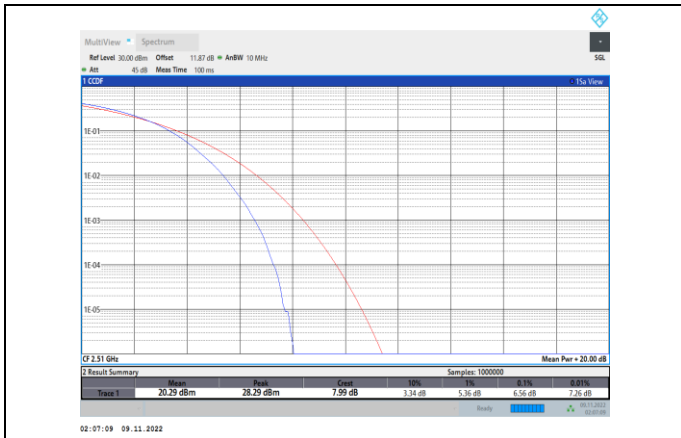

Band7-20MHz-QPSK-20850-100RB#0

Band7-15MHz-64QAM-21100-75RB#0

Band7-20MHz-QPSK-21100-100RB#0

Band7-15MHz-64QAM-21375-75RB#0

Band7-20MHz-QPSK-21350-100RB#0

Band7-20MHz-16QAM-20850-100RB#0

Band7-20MHz-64QAM-20850-100RB#0