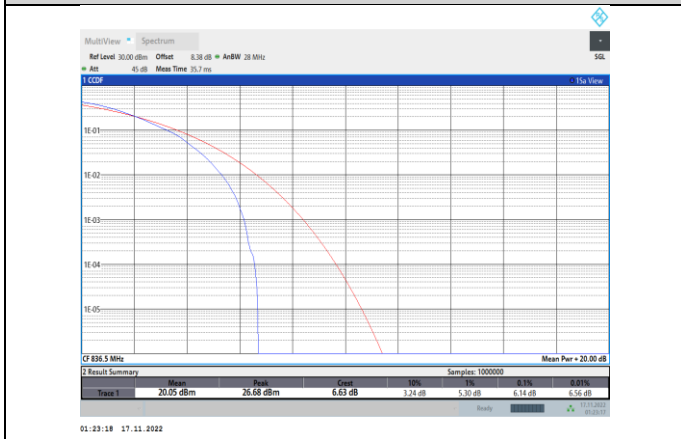

Band26-15MHz-16QAM-26915-1RB#0

Band26-15MHz-QPSK-26915-75RB#0

Band26-15MHz-16QAM-26915-75RB#0

Band26-15MHz-64QAM-26765-75RB#0

Band38-5MHz-QPSK-37775-25RB#0

Band26-15MHz-64QAM-26915-1RB#0

Band38-5MHz-QPSK-38000-25RB#0