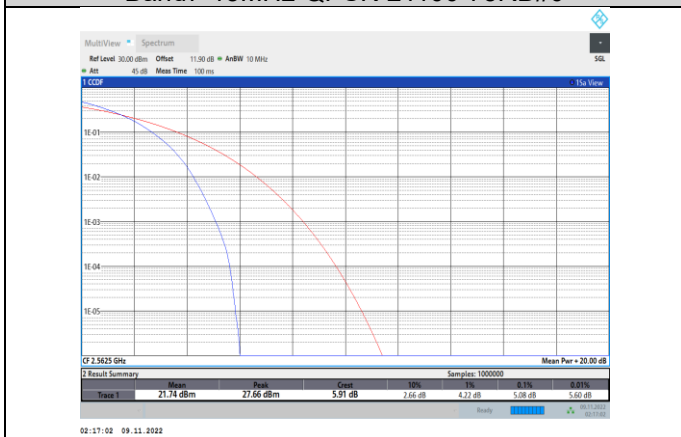

Band7-15MHz-QPSK-20825-75RB#0

Band7-15MHz-16QAM-20825-75RB#0

Band7-15MHz-QPSK-21100-75RB#0

Band7-15MHz-16QAM-21100-75RB#0

Band7-15MHz-QPSK-21375-75RB#0

Band7-15MHz-16QAM-21375-75RB#0

Band7-15MHz-64QAM-20825-75RB#0