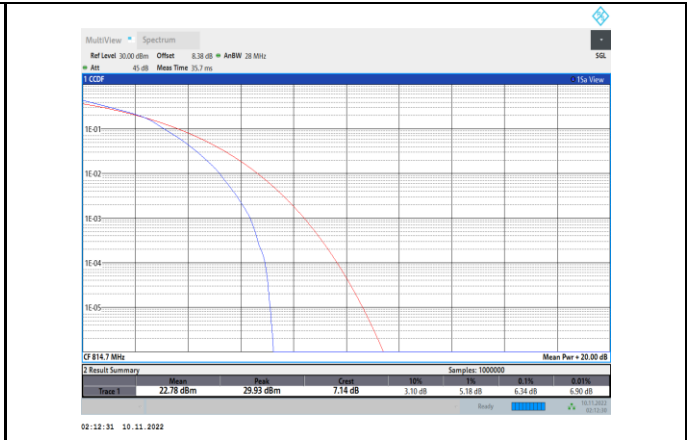

Band13-10MHz-64QAM-23230-50RB#0

Band26-1.4MHz-16QAM-26697-6RB#0