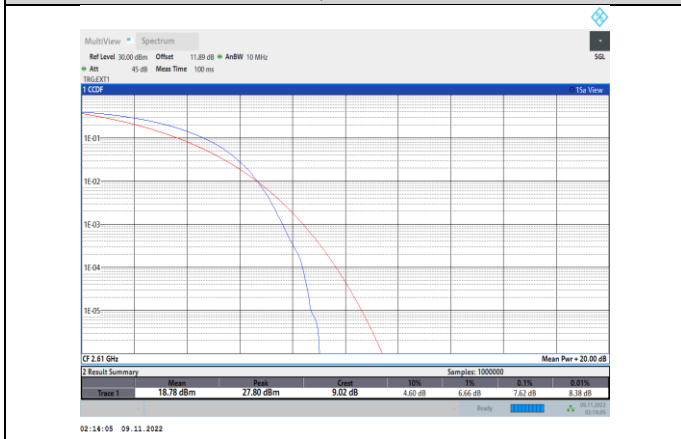

Band38-20MHz-QPSK-38000-100RB#0

Band38-20MHz-QPSK-38150-100RB#0