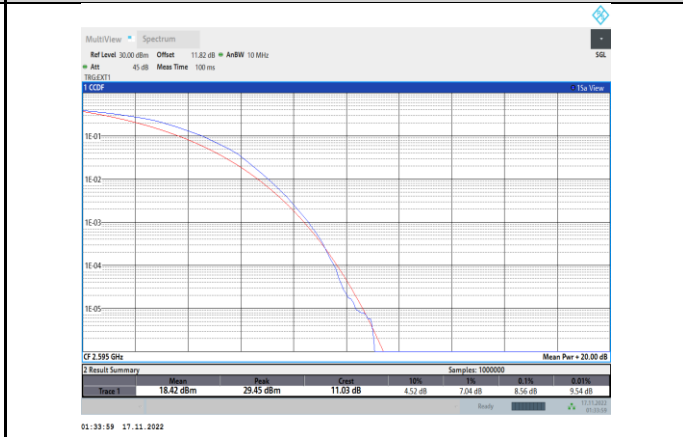

Band26-15MHz-64QAM-26915-75RB#0

Band38-5MHz-QPSK-38225-25RB#0

Band38-5MHz-16QAM-37775-25RB#0

Band38-5MHz-64QAM-37775-25RB#0

Band38-5MHz-16QAM-38000-25RB#0

Band38-5MHz-64QAM-38000-25RB#0

Band38-5MHz-16QAM-38225-25RB#0