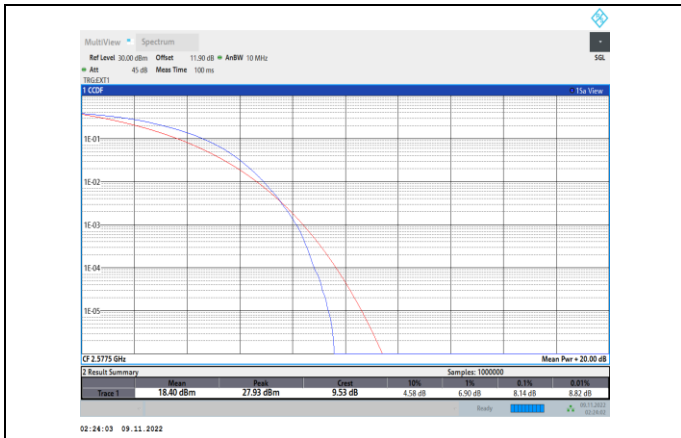

Band38-10MHz-64QAM-37800-50RB#0

Band38-15MHz-QPSK-37825-75RB#0

Band38-10MHz-64QAM-38000-50RB#0

Band38-15MHz-QPSK-38000-75RB#0

Band38-10MHz-64QAM-38200-50RB#0

Band38-15MHz-QPSK-38175-75RB#0

Band38-15MHz-16QAM-37825-75RB#0