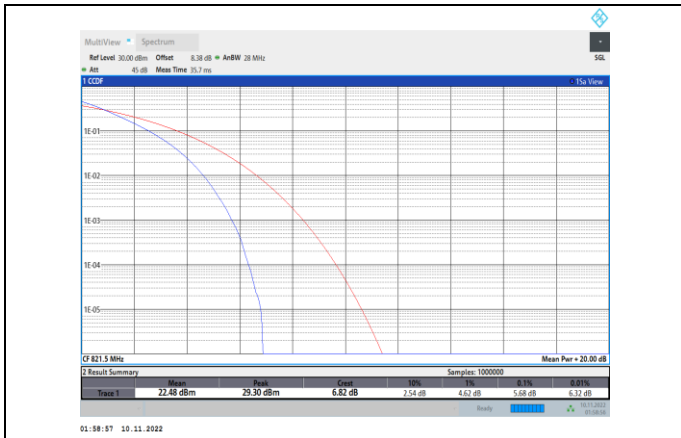

Band26-5MHz-64QAM-26740-25RB#0

Band26-10MHz-16QAM-26740-50RB#0

Band26-5MHz-64QAM-26765-25RB#0

Band26-10MHz-64QAM-26740-50RB#0

Band26-15MHz-QPSK-26765-75RB#0

Band26-15MHz-16QAM-26765-75RB#0

Band26-15MHz-QPSK-26915-1RB#0