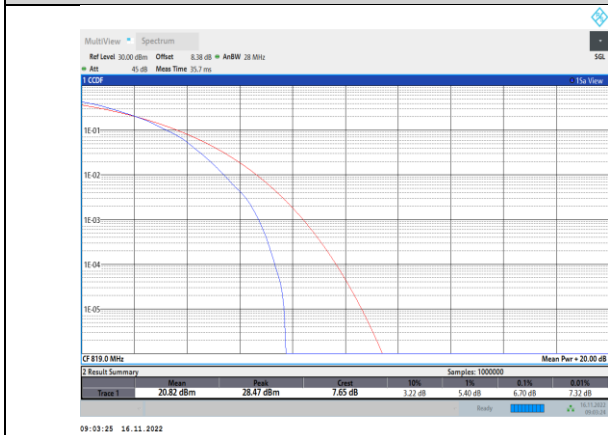

Band26-1.4MHz-64QAM-26697-6RB#0

Band26-1.4MHz-64QAM-26740-6RB#0