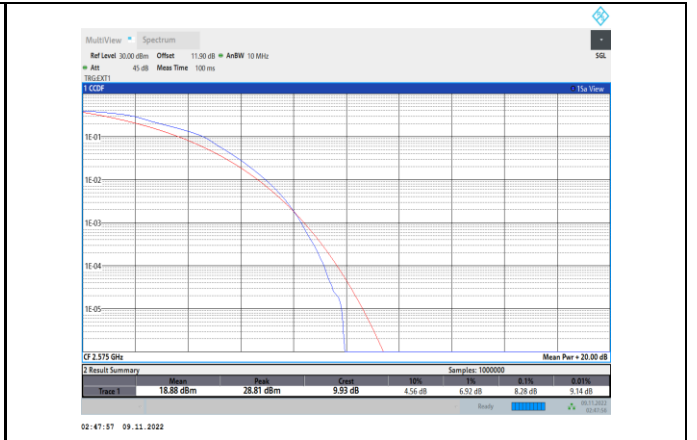

Band38-5MHz-64QAM-38225-25RB#0

Band38-10MHz-16QAM-37800-50RB#0