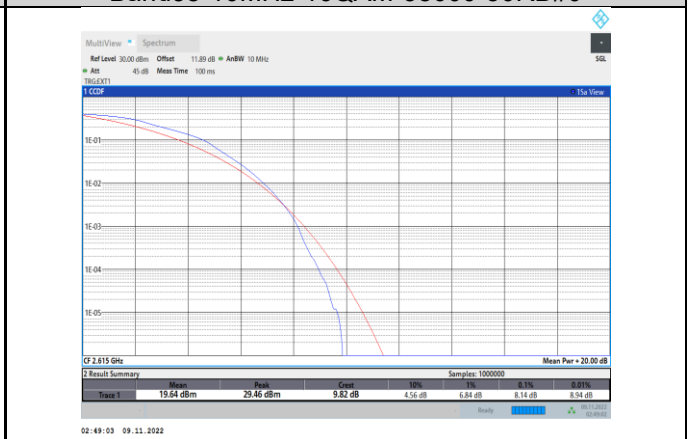

Band38-5MHz-64QAM-38225-25RB#0

Band38-10MHz-QPSK-37800-50RB#0

Band38-10MHz-16QAM-37800-50RB#0

Band38-10MHz-QPSK-38000-50RB#0

Band38-10MHz-16QAM-38000-50RB#0

Band38-10MHz-QPSK-38200-50RB#0

Band38-10MHz-16QAM-38200-50RB#0