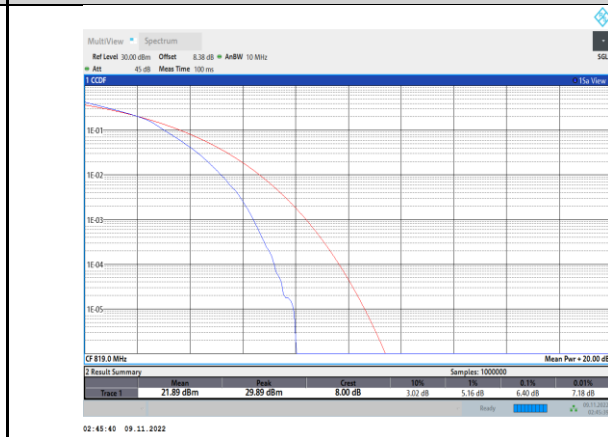

Band26-5MHz-16QAM-26715-25RB#0

Band26-5MHz-16QAM-26740-25RB#0