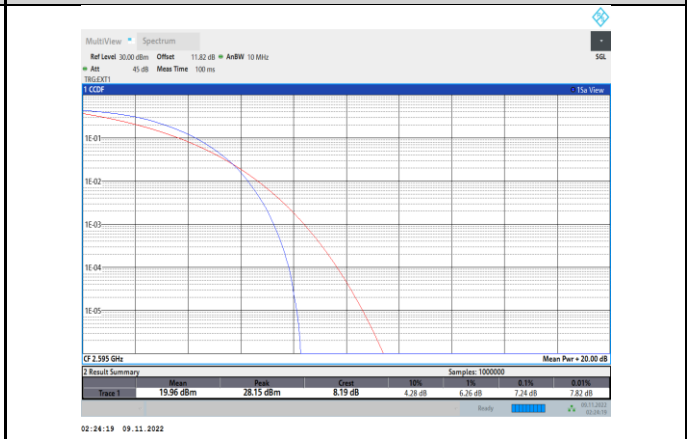

Band38-15MHz-QPSK-37825-75RB#0

Band38-15MHz-QPSK-38000-75RB#0