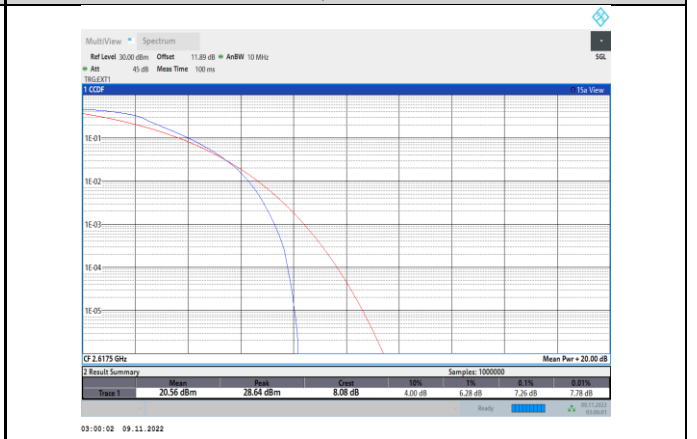

Band38-5MHz-QPSK-38000-25RB#0

Band38-5MHz-QPSK-38225-25RB#0