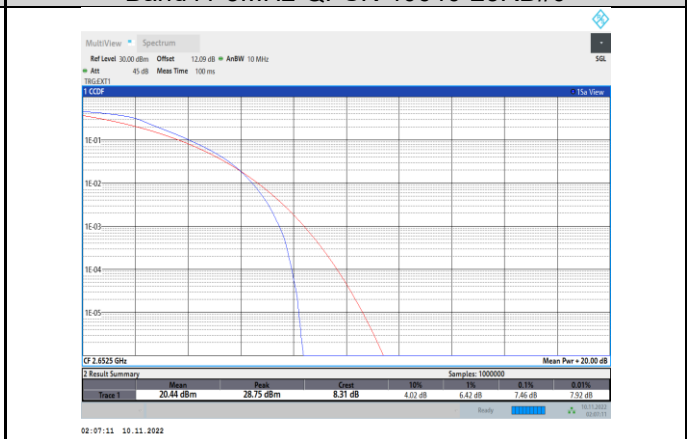

Band41-5MHz-QPSK-40640-25RB#0

Band41-5MHz-QPSK-41215-25RB#0