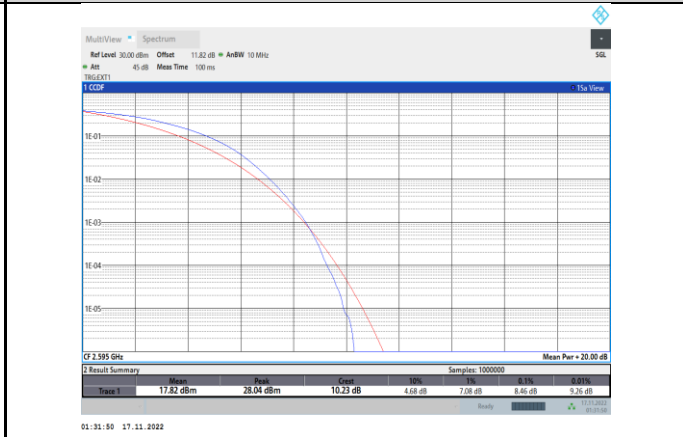

Band38-15MHz-64QAM-37825-75RB#0

Band38-15MHz-64QAM-38000-75RB#0