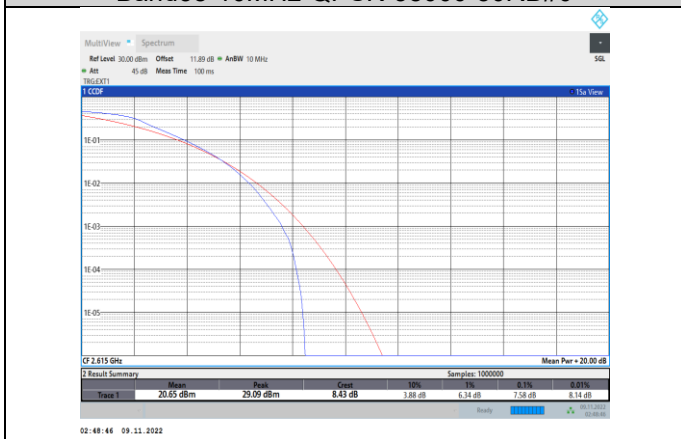

Band38-5MHz-64QAM-38225-25RB#0

Band38-10MHz-QPSK-37800-50RB#0

Band38-10MHz-16QAM-37800-50RB#0

Band38-10MHz-QPSK-38000-50RB#0

Band38-10MHz-16QAM-38000-50RB#0

Band38-10MHz-QPSK-38200-50RB#0

Band38-10MHz-16QAM-38200-50RB#0