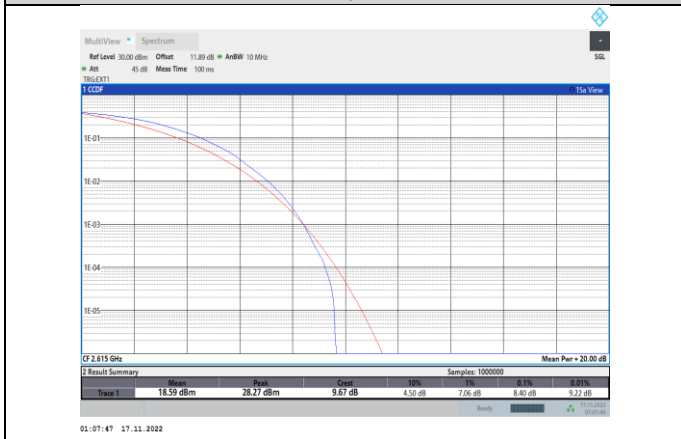

Band38-10MHz-64QAM-37800-50RB#0

Band38-15MHz-QPSK-37825-75RB#0

Band38-10MHz-64QAM-38000-50RB#0

Band38-15MHz-QPSK-38000-75RB#0

Band38-10MHz-64QAM-38200-50RB#0

Band38-15MHz-QPSK-38175-75RB#0

Band38-15MHz-16QAM-37825-75RB#0