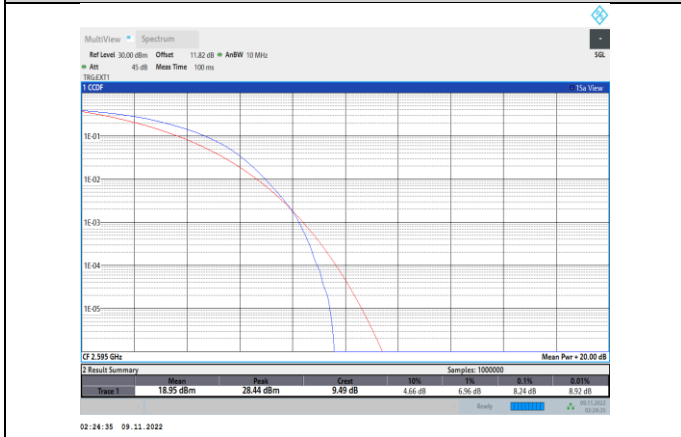

Band38-15MHz-16QAM-37825-75RB#0

Band38-15MHz-16QAM-38000-75RB#0