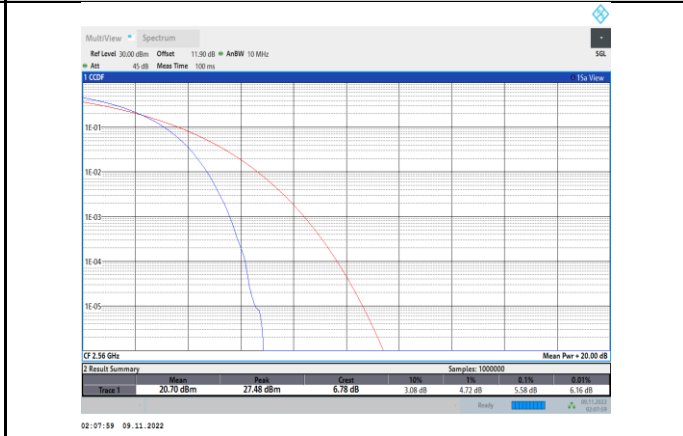

Band7-20MHz-QPSK-20850-100RB#0

Band7-15MHz-64QAM-21100-75RB#0

Band7-20MHz-QPSK-21100-100RB#0

Band7-15MHz-64QAM-21375-75RB#0

Band7-20MHz-QPSK-21350-100RB#0

Band7-20MHz-16QAM-20850-100RB#0

Band7-20MHz-64QAM-20850-100RB#0