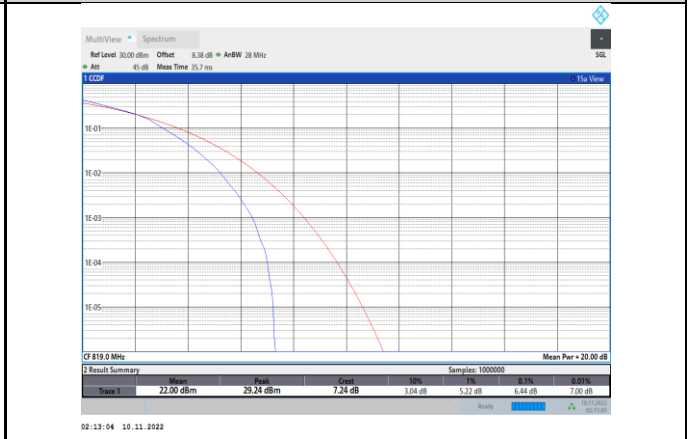

Band13-5MHz-64QAM-23255-25RB#0

Band13-10MHz-64QAM-23230-50RB#0

Band26-1.4MHz-QPSK-26697-6RB#0

Band26-1.4MHz-16QAM-26697-6RB#0

Band26-1.4MHz-QPSK-26740-6RB#0

Band26-1.4MHz-16QAM-26740-6RB#0

Band26-1.4MHz-QPSK-26783-6RB#0