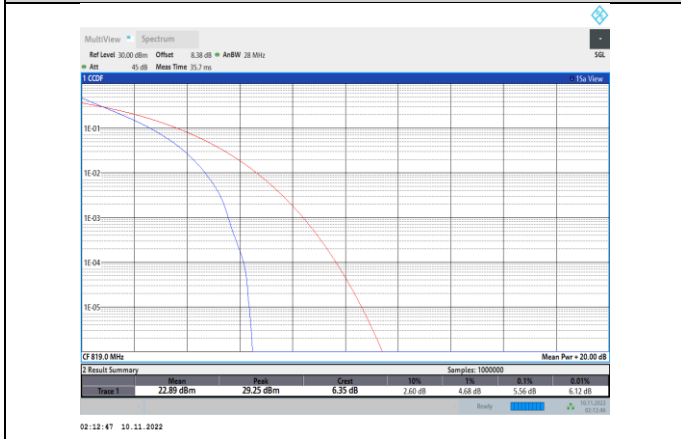

Band13-5MHz-64QAM-23255-25RB#0

Band13-10MHz-64QAM-23230-50RB#0

Band26-1.4MHz-QPSK-26697-6RB#0

Band26-1.4MHz-16QAM-26697-6RB#0

Band26-1.4MHz-QPSK-26740-6RB#0

Band26-1.4MHz-16QAM-26740-6RB#0

Band26-1.4MHz-QPSK-26783-6RB#0