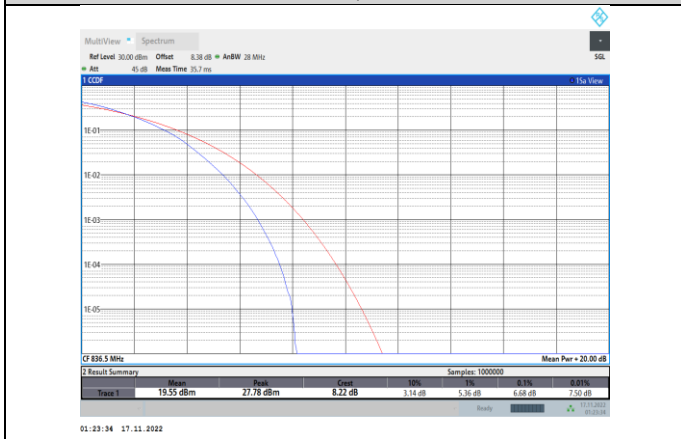

Band26-15MHz-16QAM-26915-1RB#0

Band26-15MHz-QPSK-26915-75RB#0

Band26-15MHz-16QAM-26915-75RB#0

Band26-15MHz-64QAM-26765-75RB#0

Band38-5MHz-QPSK-37775-25RB#0

Band26-15MHz-64QAM-26915-1RB#0

Band38-5MHz-QPSK-38000-25RB#0