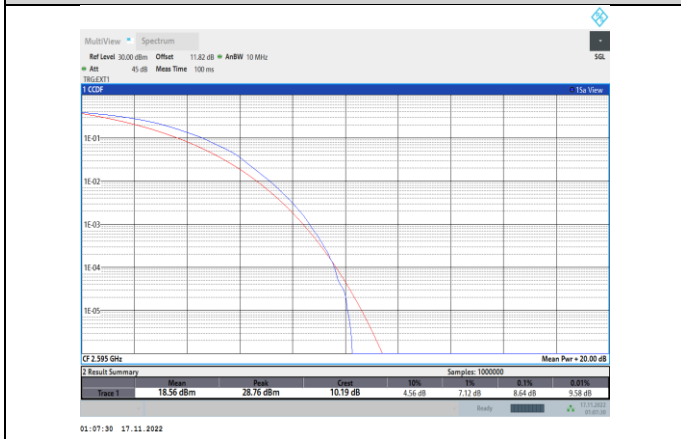

Band38-10MHz-64QAM-37800-50RB#0

Band38-10MHz-64QAM-38000-50RB#0