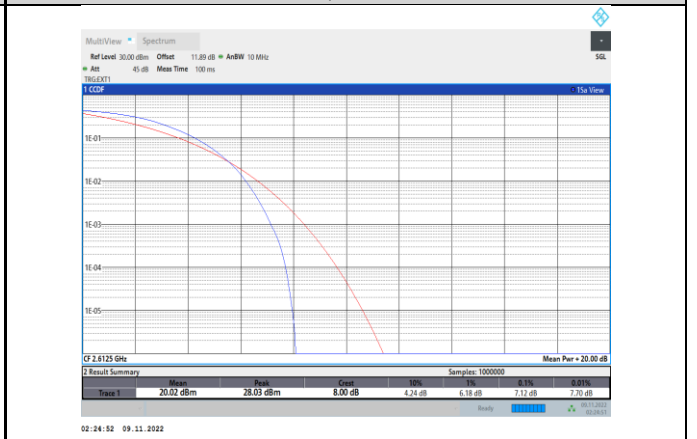

Band38-10MHz-64QAM-37800-50RB#0

Band38-15MHz-QPSK-37825-75RB#0

Band38-10MHz-64QAM-38000-50RB#0

Band38-15MHz-QPSK-38000-75RB#0

Band38-10MHz-64QAM-38200-50RB#0

Band38-15MHz-QPSK-38175-75RB#0

Band38-15MHz-16QAM-37825-75RB#0