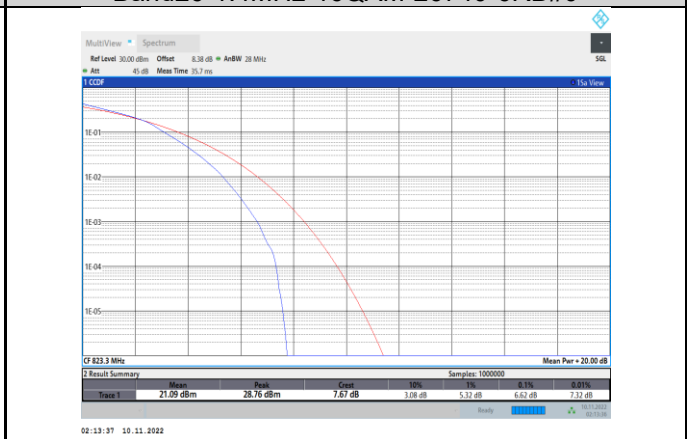

Band13-5MHz-64QAM-23255-25RB#0

Band13-10MHz-64QAM-23230-50RB#0

Band26-1.4MHz-QPSK-26697-6RB#0

Band26-1.4MHz-16QAM-26697-6RB#0

Band26-1.4MHz-QPSK-26740-6RB#0

Band26-1.4MHz-16QAM-26740-6RB#0

Band26-1.4MHz-QPSK-26783-6RB#0