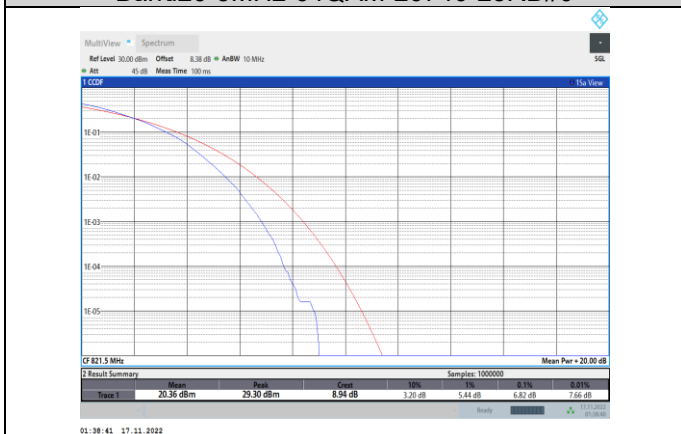

Band26-5MHz-64QAM-26740-25RB#0

Band26-5MHz-64QAM-26765-25RB#0