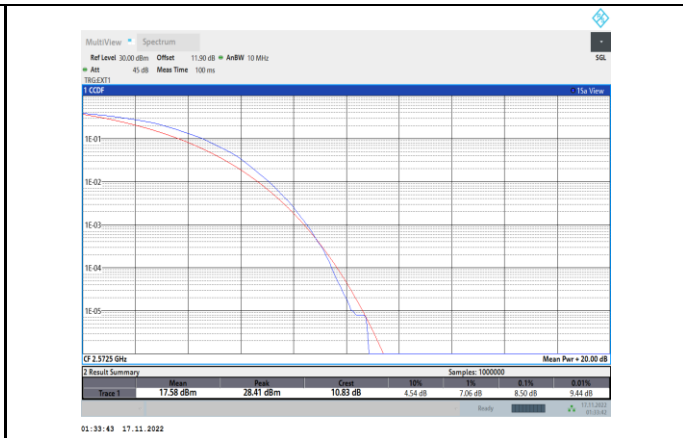

Band38-5MHz-QPSK-38225-25RB#0

Band38-5MHz-64QAM-37775-25RB#0