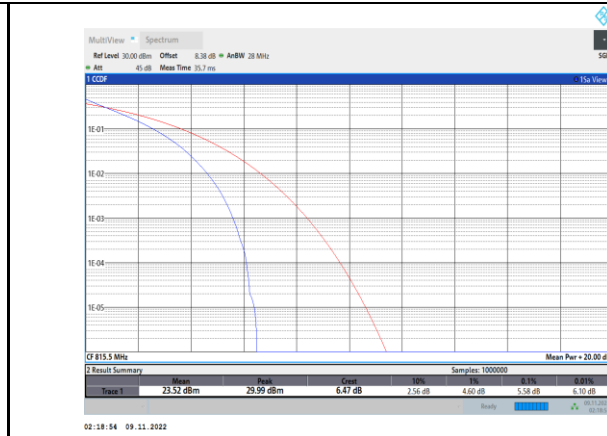

Band26-1.4MHz-16QAM-26783-6RB#0

Band26-3MHz-QPSK-26705-15RB#0