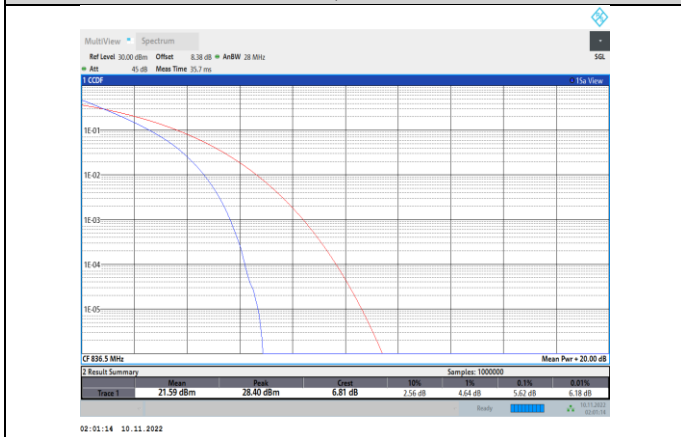

Band26-15MHz-QPSK-26915-1RB#0

Band26-15MHz-QPSK-26915-75RB#0