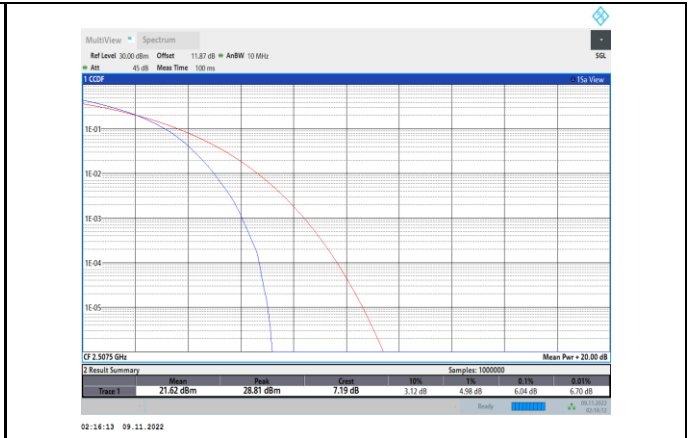

Band7-15MHz-QPSK-20825-75RB#0

Band7-15MHz-16QAM-20825-75RB#0

Band7-15MHz-QPSK-21100-75RB#0

Band7-15MHz-16QAM-21100-75RB#0

Band7-15MHz-QPSK-21375-75RB#0

Band7-15MHz-16QAM-21375-75RB#0

Band7-15MHz-64QAM-20825-75RB#0