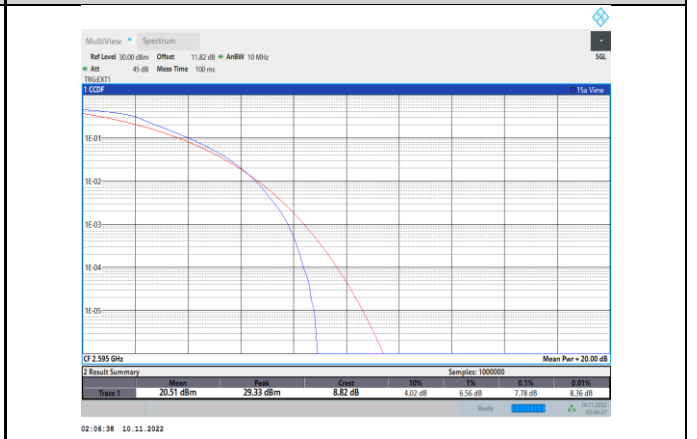

Band38-20MHz-QPSK-38000-100RB#0

Band38-20MHz-16QAM-38000-100RB#0

Band38-20MHz-QPSK-38150-100RB#0

Band38-20MHz-16QAM-38150-100RB#0

Band38-20MHz-64QAM-37850-100RB#0

Band41-5MHz-QPSK-40065-25RB#0

Band38-20MHz-64QAM-38000-100RB#0