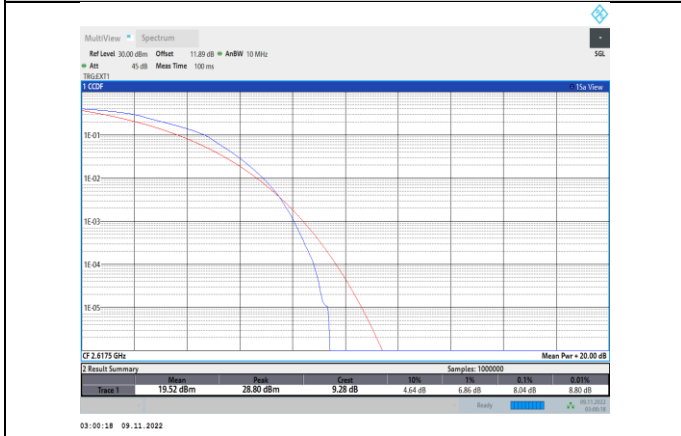

Band26-15MHz-64QAM-26915-75RB#0

Band38-5MHz-QPSK-38225-25RB#0

Band38-5MHz-16QAM-37775-25RB#0

Band38-5MHz-64QAM-37775-25RB#0

Band38-5MHz-16QAM-38000-25RB#0

Band38-5MHz-64QAM-38000-25RB#0

Band38-5MHz-16QAM-38225-25RB#0