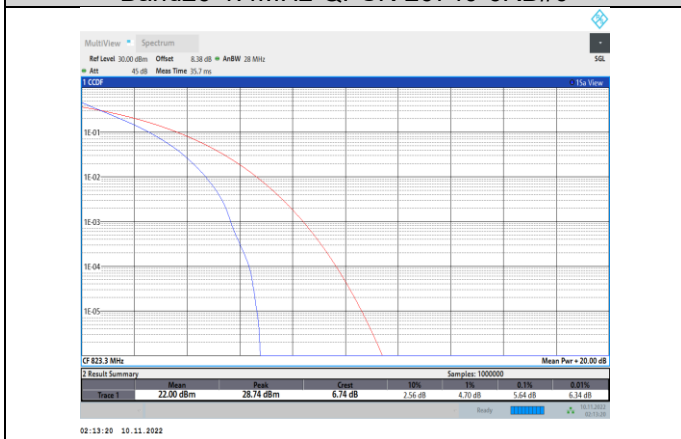

Band13-5MHz-64QAM-23255-25RB#0

Band13-10MHz-64QAM-23230-50RB#0

Band26-1.4MHz-QPSK-26697-6RB#0

Band26-1.4MHz-16QAM-26697-6RB#0

Band26-1.4MHz-QPSK-26740-6RB#0

Band26-1.4MHz-16QAM-26740-6RB#0

Band26-1.4MHz-QPSK-26783-6RB#0