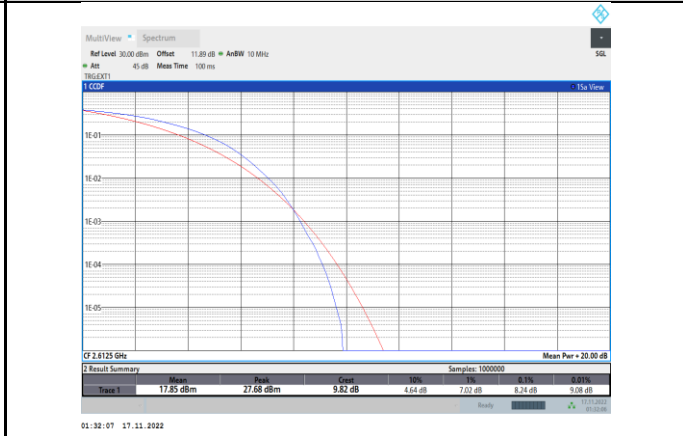

Band38-15MHz-64QAM-37825-75RB#0

Band38-15MHz-16QAM-38000-75RB#0

Band38-15MHz-64QAM-38000-75RB#0

Band38-15MHz-16QAM-38175-75RB#0

Band38-15MHz-64QAM-38175-75RB#0

Band38-20MHz-QPSK-37850-100RB#0

Band38-20MHz-16QAM-37850-100RB#0