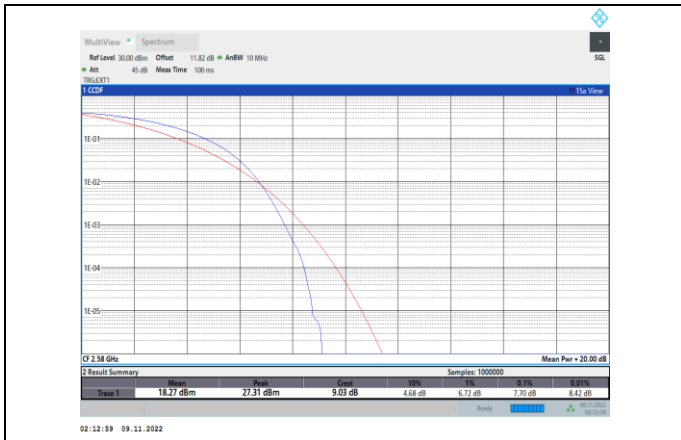

Band38-15MHz-64QAM-37825-75RB#0

Band38-15MHz-16QAM-38000-75RB#0

Band38-15MHz-64QAM-38000-75RB#0

Band38-15MHz-16QAM-38175-75RB#0

Band38-15MHz-64QAM-38175-75RB#0

Band38-20MHz-QPSK-37850-100RB#0

Band38-20MHz-16QAM-37850-100RB#0