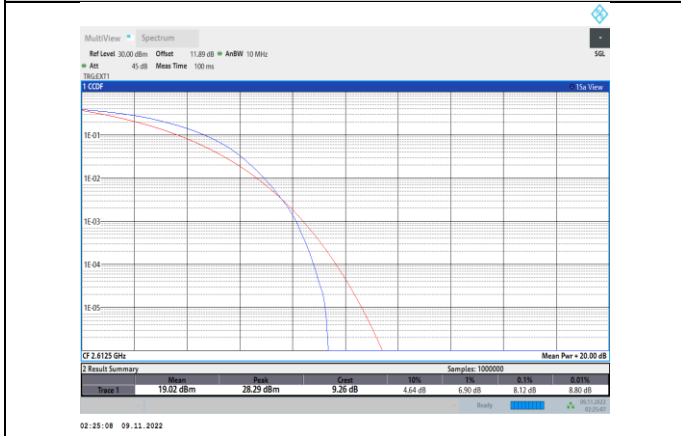

Band38-15MHz-16QAM-38000-75RB#0

Band38-15MHz-16QAM-38175-75RB#0