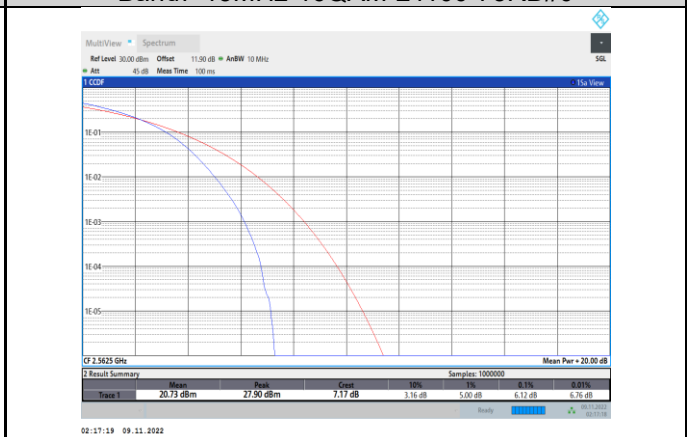

Band7-15MHz-QPSK-20825-75RB#0

Band7-15MHz-16QAM-20825-75RB#0

Band7-15MHz-QPSK-21100-75RB#0

Band7-15MHz-16QAM-21100-75RB#0

Band7-15MHz-QPSK-21375-75RB#0

Band7-15MHz-16QAM-21375-75RB#0

Band7-15MHz-64QAM-20825-75RB#0