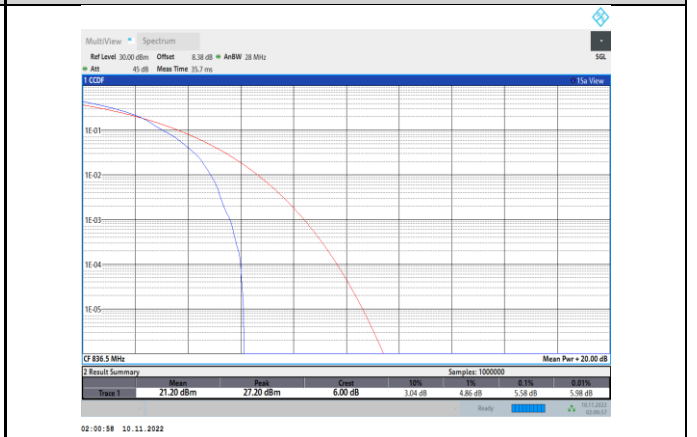

Band26-5MHz-64QAM-26740-25RB#0

Band26-10MHz-16QAM-26740-50RB#0

Band26-5MHz-64QAM-26765-25RB#0

Band26-10MHz-64QAM-26740-50RB#0

Band26-15MHz-QPSK-26765-75RB#0

Band26-15MHz-16QAM-26765-75RB#0

Band26-15MHz-QPSK-26915-1RB#0