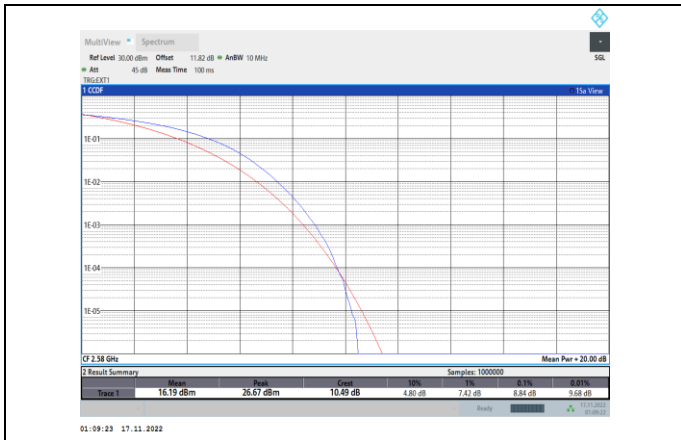

Band38-20MHz-QPSK-38000-100RB#0

Band38-20MHz-16QAM-38000-100RB#0

Band38-20MHz-QPSK-38150-100RB#0

Band38-20MHz-16QAM-38150-100RB#0

Band38-20MHz-64QAM-37850-100RB#0

Band41-5MHz-QPSK-40065-25RB#0

Band38-20MHz-64QAM-38000-100RB#0