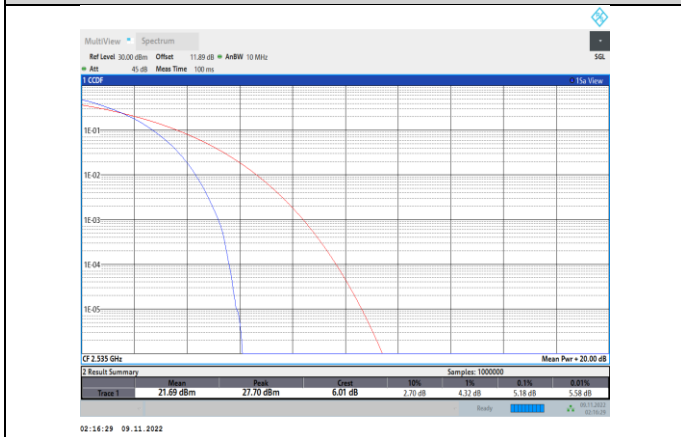

Band7-15MHz-QPSK-20825-75RB#0

Band7-15MHz-16QAM-20825-75RB#0

Band7-15MHz-QPSK-21100-75RB#0

Band7-15MHz-16QAM-21100-75RB#0

Band7-15MHz-QPSK-21375-75RB#0

Band7-15MHz-16QAM-21375-75RB#0

Band7-15MHz-64QAM-20825-75RB#0