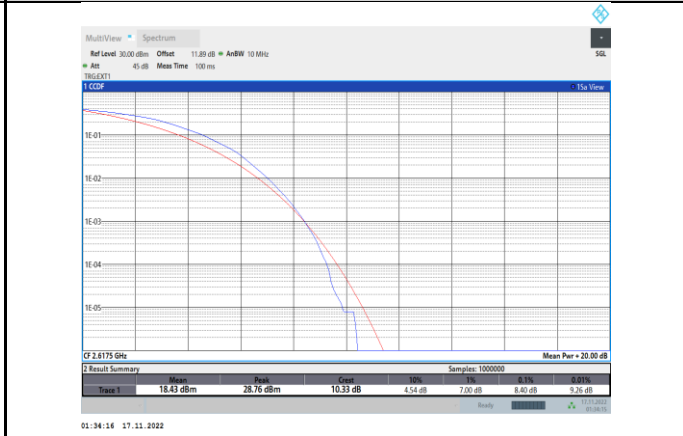

Band26-15MHz-64QAM-26915-75RB#0

Band38-5MHz-QPSK-38225-25RB#0

Band38-5MHz-16QAM-37775-25RB#0

Band38-5MHz-64QAM-37775-25RB#0

Band38-5MHz-16QAM-38000-25RB#0

Band38-5MHz-64QAM-38000-25RB#0

Band38-5MHz-16QAM-38225-25RB#0