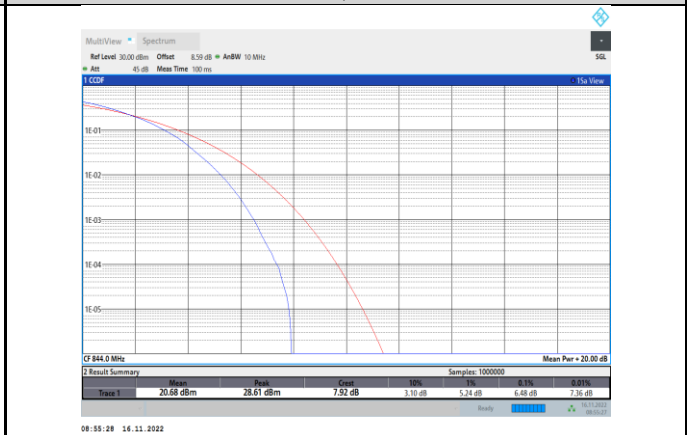

Band5-5MHz-64QAM-20625-25RB#0

Band5-10MHz-QPSK-20600-50RB#0

Band5-10MHz-16QAM-20450-50RB#0

Band5-10MHz-64QAM-20450-50RB#0

Band5-10MHz-16QAM-20525-50RB#0

Band5-10MHz-64QAM-20525-50RB#0

Band5-10MHz-16QAM-20600-50RB#0