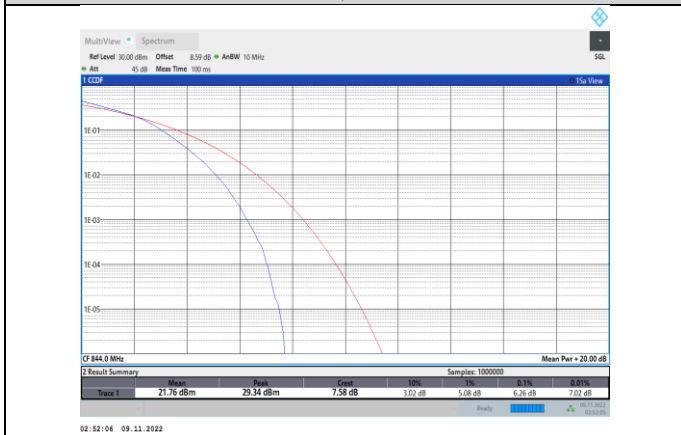

Band5-5MHz-64QAM-20625-25RB#0

Band5-10MHz-QPSK-20600-50RB#0

Band5-10MHz-16QAM-20450-50RB#0

Band5-10MHz-64QAM-20450-50RB#0

Band5-10MHz-16QAM-20525-50RB#0

Band5-10MHz-64QAM-20525-50RB#0

Band5-10MHz-16QAM-20600-50RB#0