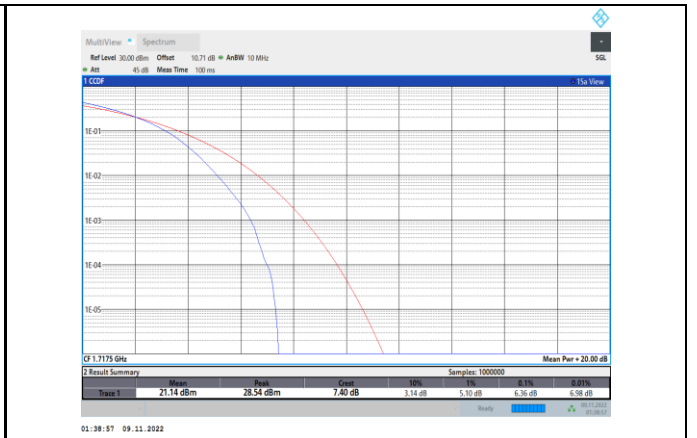

Band4-10MHz-64QAM-20350-50RB#0

Band4-15MHz-16QAM-20025-75RB#0