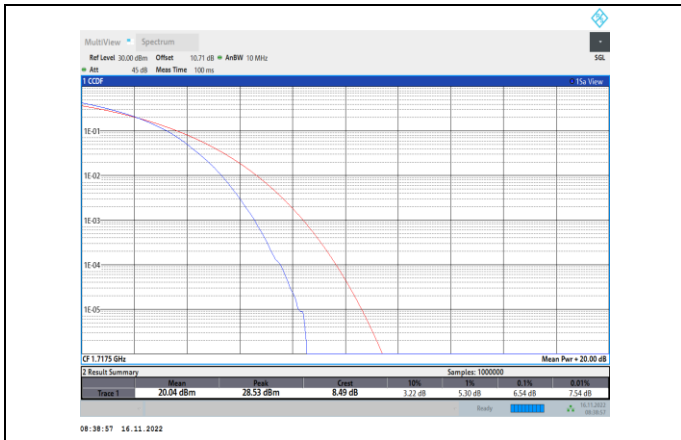

Band4-10MHz-64QAM-20350-50RB#0

Band4-15MHz-QPSK-20025-75RB#0

Band4-15MHz-16QAM-20025-75RB#0

Band4-15MHz-QPSK-20175-75RB#0

Band4-15MHz-16QAM-20175-75RB#0

Band4-15MHz-QPSK-20325-75RB#0

Band4-15MHz-16QAM-20325-75RB#0