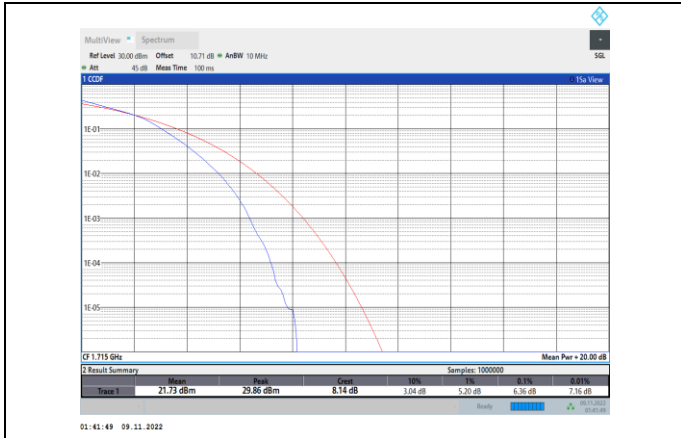

Band4-5MHz-64QAM-20375-25RB#0

Band4-10MHz-16QAM-20000-50RB#0