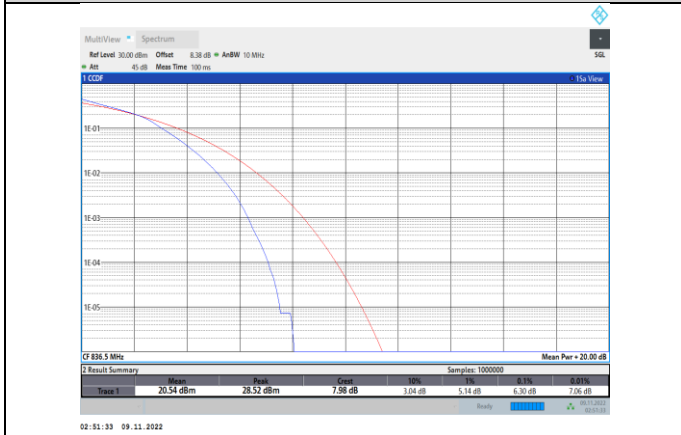

Band5-5MHz-64QAM-20625-25RB#0

Band5-10MHz-QPSK-20600-50RB#0

Band5-10MHz-16QAM-20450-50RB#0

Band5-10MHz-64QAM-20450-50RB#0

Band5-10MHz-16QAM-20525-50RB#0

Band5-10MHz-64QAM-20525-50RB#0

Band5-10MHz-16QAM-20600-50RB#0