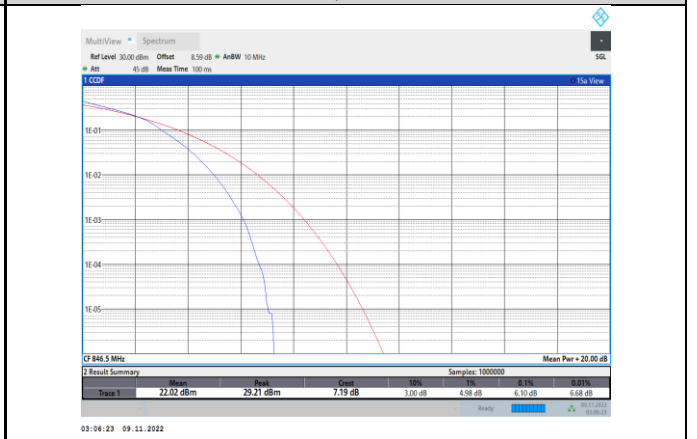

Band5-5MHz-16QAM-20525-25RB#0

Band5-5MHz-16QAM-20625-25RB#0