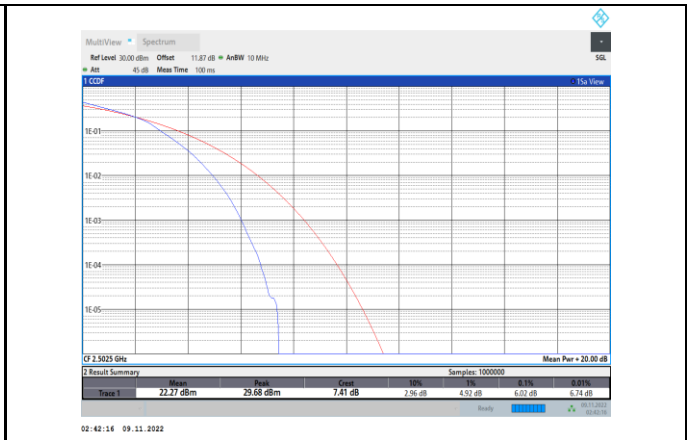

Band5-10MHz-64QAM-20600-50RB#0

Band7-5MHz-16QAM-20775-25RB#0