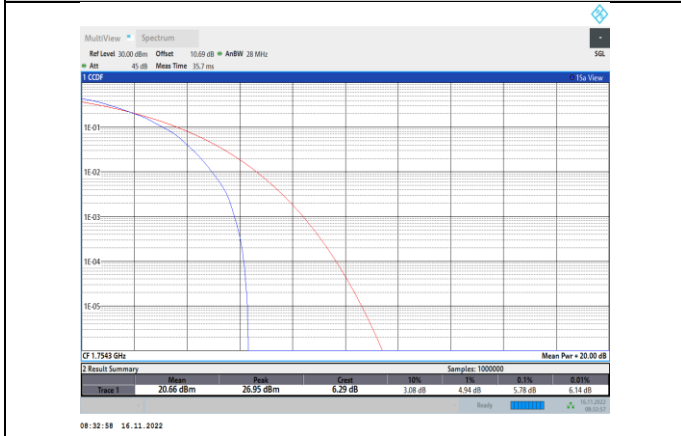

Band4-1.4MHz-64QAM-20175-6RB#0

Band4-1.4MHz-64QAM-20393-6RB#0