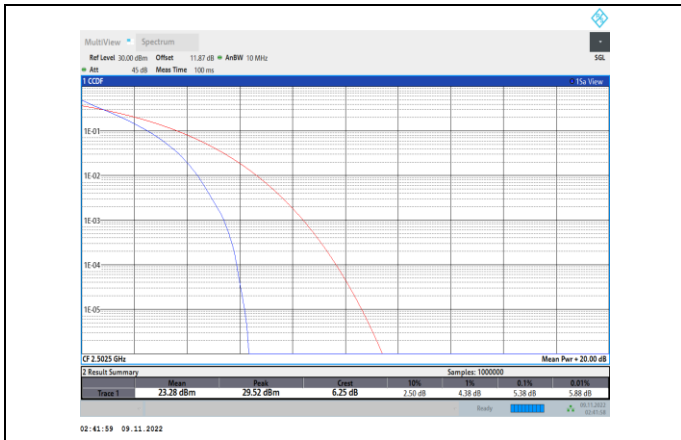

Band5-10MHz-16QAM-20600-50RB#0

Band7-5MHz-QPSK-20775-25RB#0