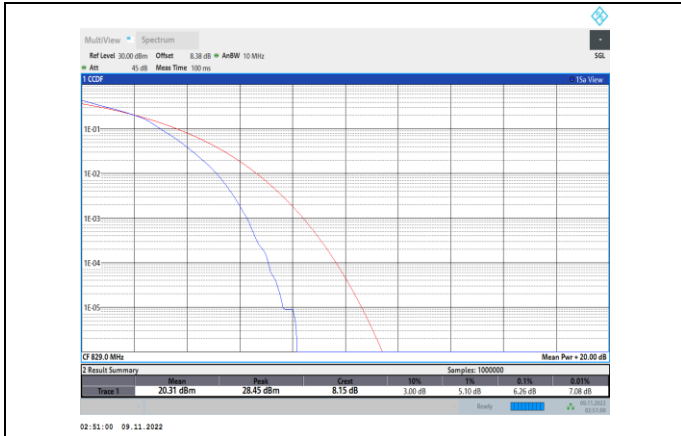

Band5-5MHz-64QAM-20625-25RB#0

Band5-10MHz-16QAM-20450-50RB#0