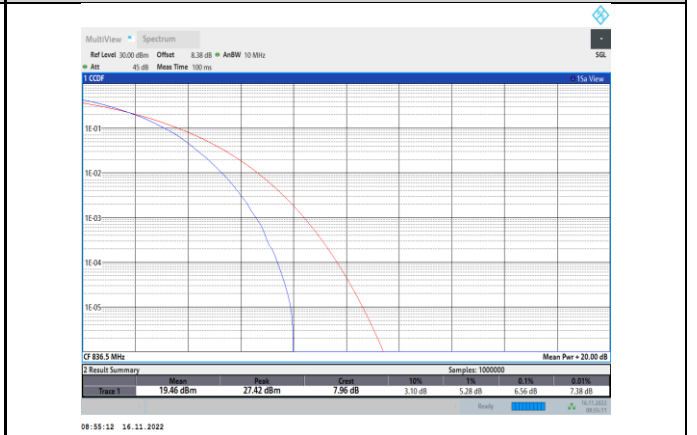

Band5-5MHz-64QAM-20625-25RB#0

Band5-10MHz-QPSK-20600-50RB#0

Band5-10MHz-16QAM-20450-50RB#0

Band5-10MHz-64QAM-20450-50RB#0

Band5-10MHz-16QAM-20525-50RB#0

Band5-10MHz-64QAM-20525-50RB#0

Band5-10MHz-16QAM-20600-50RB#0