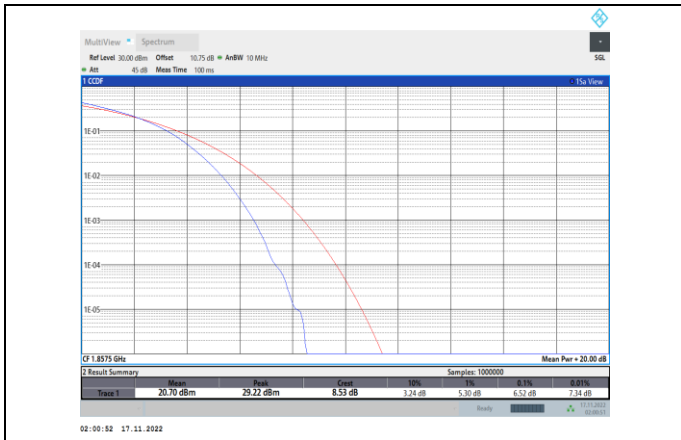

Band2-15MHz-16QAM-18675-75RB#0

Band2-15MHz-QPSK-18900-75RB#0

Band2-15MHz-16QAM-18900-75RB#0

Band2-15MHz-QPSK-19125-75RB#0

Band2-15MHz-16QAM-19125-75RB#0

Band2-15MHz-64QAM-18675-75RB#0

Band2-20MHz-QPSK-18700-100RB#0