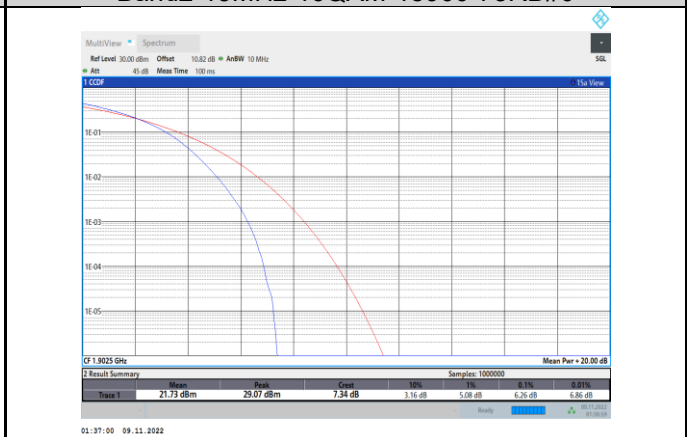

Band2-15MHz-16QAM-18675-75RB#0

Band2-15MHz-QPSK-18900-75RB#0

Band2-15MHz-16QAM-18900-75RB#0

Band2-15MHz-QPSK-19125-75RB#0

Band2-15MHz-16QAM-19125-75RB#0

Band2-15MHz-64QAM-18675-75RB#0

Band2-20MHz-QPSK-18700-100RB#0