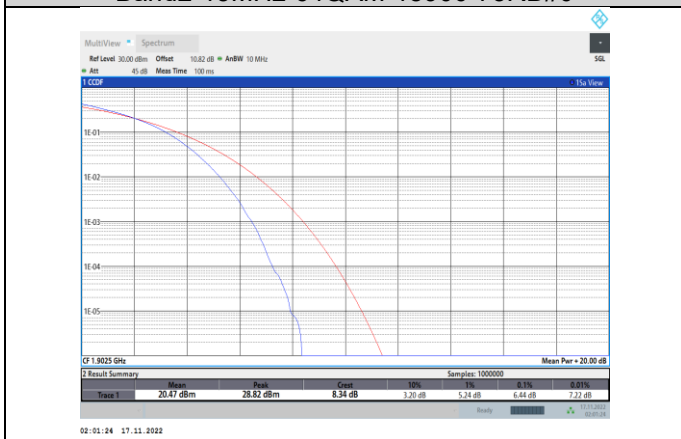

Band2-15MHz-64QAM-19125-75RB#0