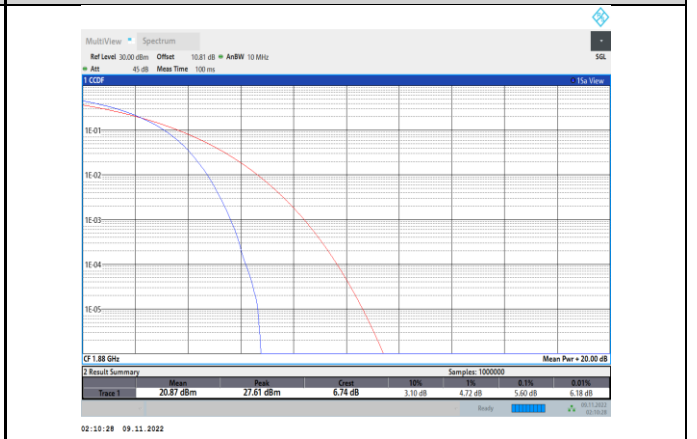

Band2-20MHz-QPSK-18900-100RB#0