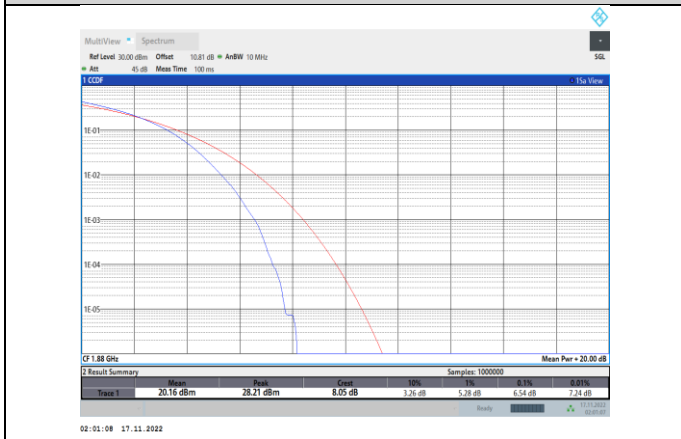

Band2-15MHz-16QAM-18675-75RB#0

Band2-15MHz-QPSK-18900-75RB#0

Band2-15MHz-16QAM-18900-75RB#0

Band2-15MHz-QPSK-19125-75RB#0

Band2-15MHz-16QAM-19125-75RB#0

Band2-15MHz-64QAM-18675-75RB#0

Band2-20MHz-QPSK-18700-100RB#0