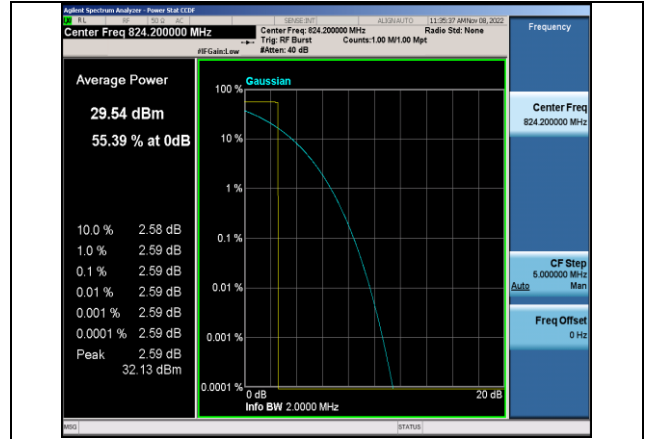

GPRS850-128-3