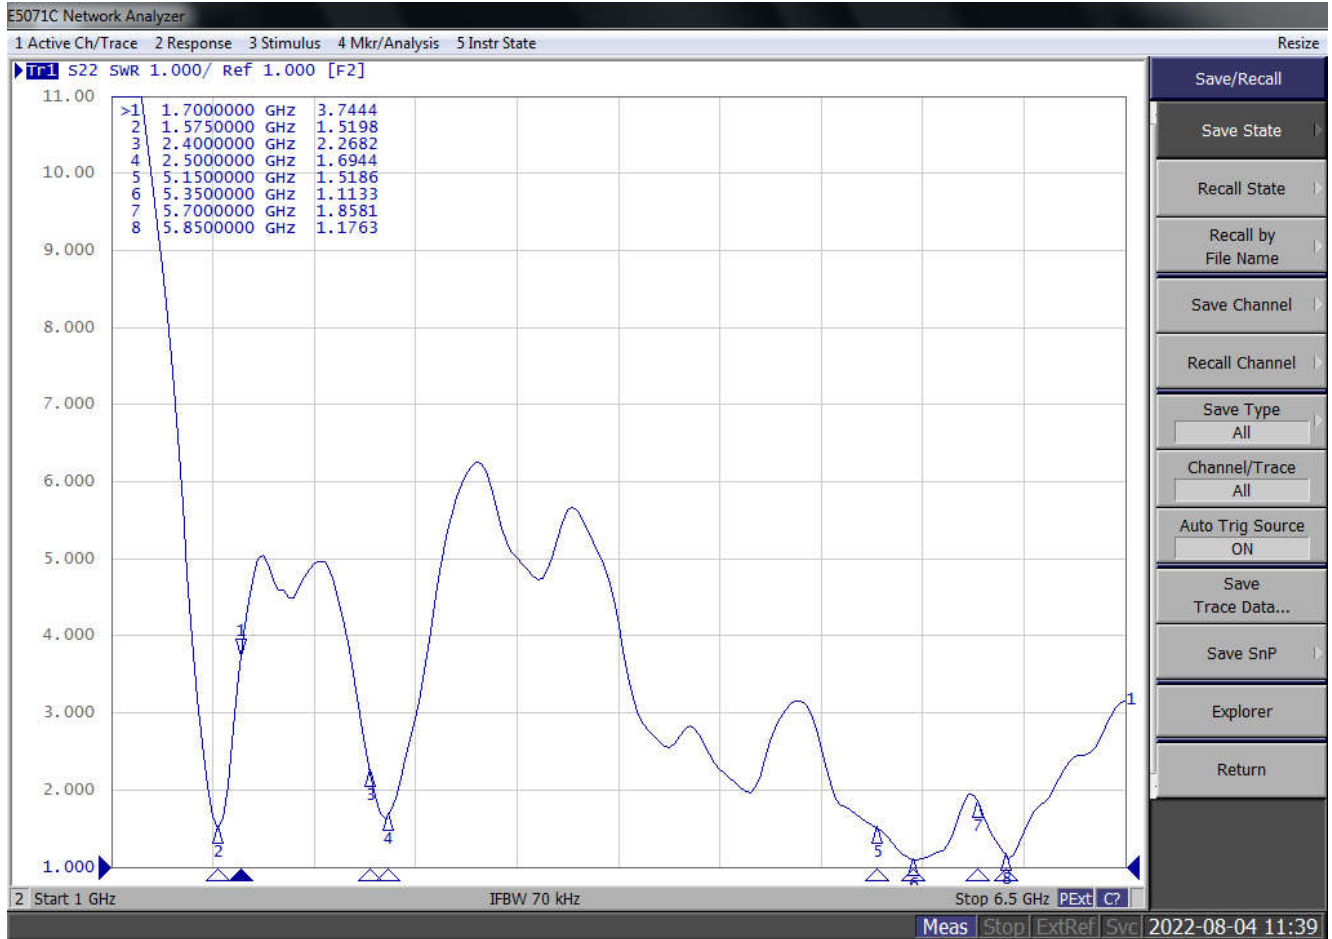

Antenna Specification

Applicant	vivo	Model	V2206
Antenna	GPS WIFI BT	Antenna Type	PIFA
FCC ID	2AUCY-V2206	Date	2022/8/5

1、Test

1.1 VSWR test

1.1.1 VSWR

ANT22# VSWR

1.2 Gain and efficiency testing

1.2.1 test site

1.2.1 Gain

Antenna Gain (dBi)		Ant 22#
802.11b/g/n(HT20/40)/ac(VHT20/40)/ax(HE20/40)		
SISO	2400~2483.5MHz	-3.10
802.11a/n(HT20/40)/ac(VHT20/40/80)/ax(HE20/40/80)		
SISO	5150-5850MHz	-2.05
SISO	beamforming	
BT 2.1+EDR,BLE5.0		2400~2483.5MHz
		-3.10