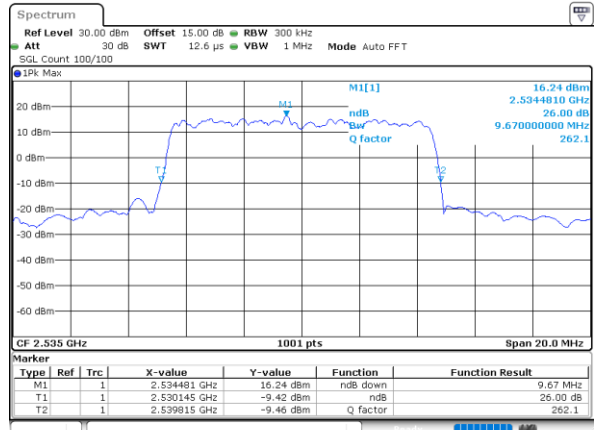

Date: 21_JUL_2022 19:32:41

Highest Channel / 5MHz / QPSK

Date: 21_JUL_2022 19:35:55

Highest Channel / 5MHz / 16QAM

Date: 21_JUL_2022 19:36:19

LTE Band 7

Lowest Channel / 10MHz / QPSK

Date: 21_JUL_2022 20:21:43

Lowest Channel / 10MHz / 16QAM

Date: 21_JUL_2022 20:22:07

Middle Channel / 10MHz / QPSK

Date: 21_JUL_2022 20:29:33

Middle Channel / 10MHz / 16QAM

Date: 21_JUL_2022 20:29:57

Highest Channel / 10MHz / QPSK

Date: 21_JUL_2022 20:33:12

Highest Channel / 10MHz / 16QAM

Date: 21_JUL_2022 20:33:35

LTE Band 7

Lowest Channel / 15MHz / QPSK

Date: 21_JUL_2022 22:11:05

Lowest Channel / 15MHz / 16QAM

Date: 21_JUL_2022 20:56:44

Middle Channel / 15MHz / QPSK