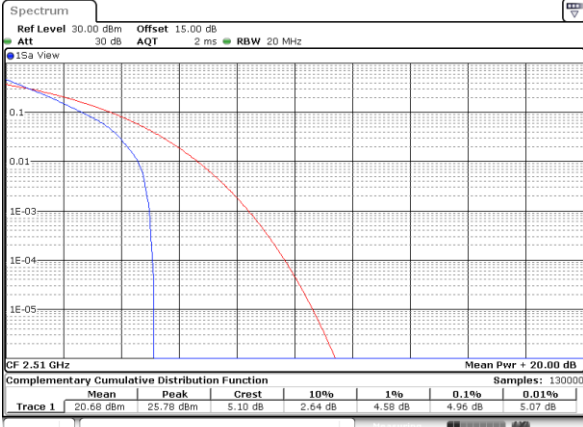

LTE Band 7 / 20MHz / QPSK

Lowest Channel / 1RB

Date: 21.JUL.2022 21:57:20