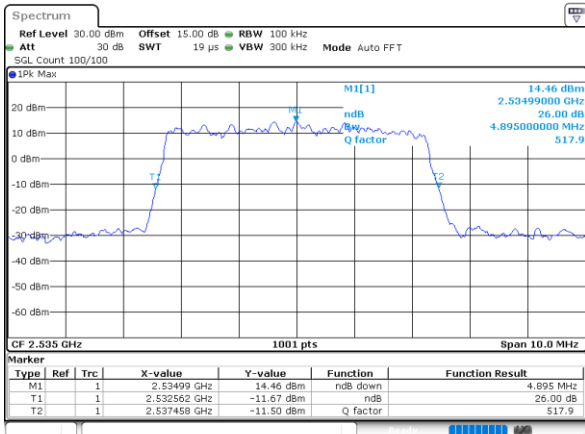

Highest Channel / 20MHz / QPSK

Date: 21_JUL_2022 21:38:13

Highest Channel / 20MHz / 16QAM

Date: 21_JUL_2022 21:38:55

LTE Band 7

Lowest Channel / 5MHz / 64QAM

Date: 21.JUL.2022 20:09:48

Lowest Channel / 10MHz / 64QAM

Date: 21.JUL.2022 20:40:31

Middle Channel / 5MHz / 64QAM

Date: 21.JUL.2022 20:13:05

Middle Channel / 10MHz / 64QAM

Date: 21.JUL.2022 20:44:18

Highest Channel / 5MHz / 64QAM

Date: 21.JUL.2022 20:15:15

Highest Channel / 10MHz / 64QAM