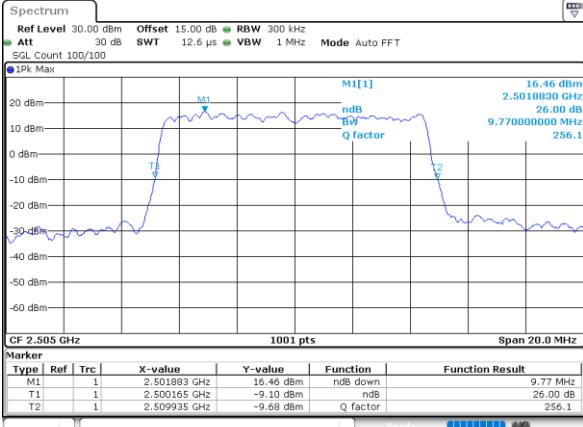

Date: 21_JUL_2022 19:32:41

Highest Channel / 5MHz / QPSK

Date: 21_JUL_2022 19:35:55

Highest Channel / 5MHz / 16QAM

Date: 21_JUL_2022 19:36:19

LTE Band 7

Lowest Channel / 10MHz / QPSK

Date: 21_JUL_2022 20:21:43