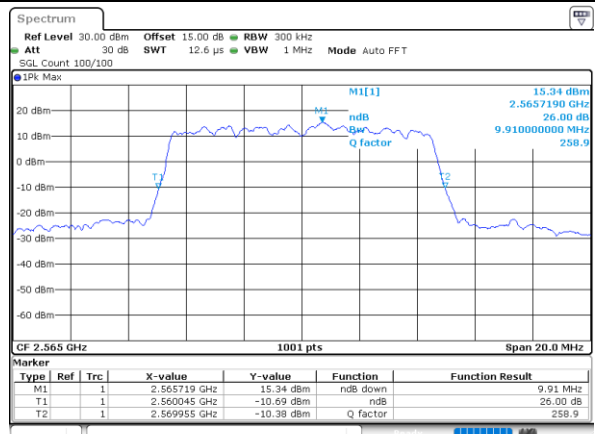

Highest Channel / 20MHz / QPSK

Date: 21_JUL_2022 21:38:13

Highest Channel / 20MHz / 16QAM

Date: 21_JUL_2022 21:38:55

LTE Band 7

Lowest Channel / 5MHz / 64QAM

Date: 21.JUL.2022 20:09:48

Lowest Channel / 10MHz / 64QAM

Date: 21.JUL.2022 20:40:31

Middle Channel / 5MHz / 64QAM

Date: 21.JUL.2022 20:13:05

Middle Channel / 10MHz / 64QAM

Date: 21.JUL.2022 20:44:18

Highest Channel / 5MHz / 64QAM

Date: 21.JUL.2022 20:15:15

Highest Channel / 10MHz / 64QAM

Date: 21.JUL.2022 20:45:57

LTE Band 7

Lowest Channel / 15MHz / 64QAM

Date: 21_JUL_2022 21:15:13

Lowest Channel / 20MHz / 64QAM

Date: 21_JUL_2022 21:45:49

Middle Channel / 15MHz / 64QAM

Date: 21_JUL_2022 21:21:02