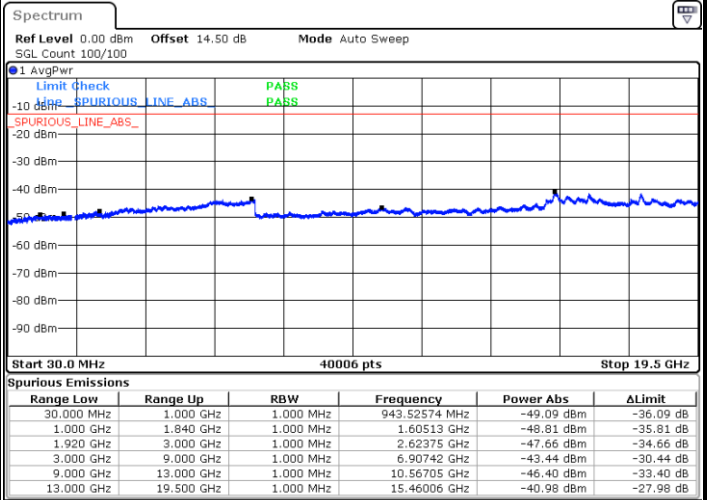

LTE Band 2 / 20MHz

Middle Channel / QPSK

Middle Channel / 16QAM

Date: 21.JUL.2022 09:59:08

Date: 21.JUL.2022 10:00:04

Highest Channel / QPSK

Highest Channel / 16QAM

Date: 21.JUL.2022 10:08:07

Date: 21.JUL.2022 10:09:04

LTE Band 2 / 1.4MHz

Lowest Channel / 64QAM

Middle Channel / 64QAM

Date: 21.JUL.2022 00:48:31

Date: 21.JUL.2022 00:50:26

Highest Channel / 64QAM

Date: 21.JUL.2022 00:55:05

LTE Band 2 / 3MHz

Lowest Channel / 64QAM

Middle Channel / 64QAM

Date: 21.JUL.2022 10:27:12

Date: 21.JUL.2022 10:28:47

Highest Channel / 64QAM

Date: 21.JUL.2022 10:33:08

LTE Band 2 / 5MHz