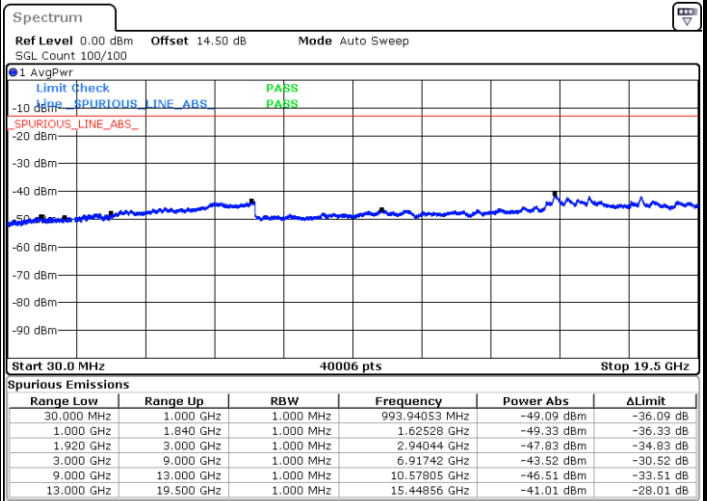

Date: 21.JUL.2022 09:37:36

Date: 21.JUL.2022 09:38:33

LTE Band 2 / 15MHz

Highest Channel / QPSK

Highest Channel / 16QAM

LTE Band 2 / 20MHz

Lowest Channel / QPSK

Lowest Channel / 16QAM

LTE Band 2 / 20MHz

Middle Channel / QPSK

Middle Channel / 16QAM

Date: 21.JUL.2022 09:59:08

Date: 21.JUL.2022 10:00:04

Highest Channel / QPSK

Highest Channel / 16QAM

Date: 21.JUL.2022 10:08:07

Date: 21.JUL.2022 10:09:04

LTE Band 2 / 1.4MHz

Lowest Channel / 64QAM

Middle Channel / 64QAM

Date: 21.JUL.2022 00:48:31

Date: 21.JUL.2022 00:50:26

Highest Channel / 64QAM

Date: 21.JUL.2022 00:55:05