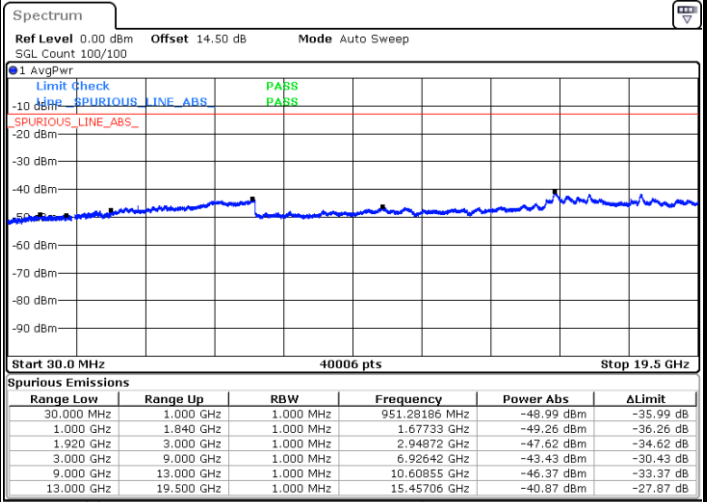

LTE Band 2 / 3MHz

Middle Channel / QPSK

Middle Channel / 16QAM

Date: 21.JUL.2022 01:49:59

Date: 21.JUL.2022 01:51:12

Highest Channel / QPSK

Highest Channel / 16QAM

Date: 21.JUL.2022 01:59:37

Date: 21.JUL.2022 02:00:50

LTE Band 2 / 5MHz

Lowest Channel / QPSK

Lowest Channel / 16QAM

Date: 21.JUL.2022 02:16:29

Date: 21.JUL.2022 02:17:42

Middle Channel / QPSK

Middle Channel / 16QAM

Date: 21.JUL.2022 08:52:58

Date: 21.JUL.2022 08:53:51

LTE Band 2 / 5MHz

Highest Channel / QPSK

Highest Channel / 16QAM

LTE Band 2 / 10MHz

Lowest Channel / QPSK

Lowest Channel / 16QAM