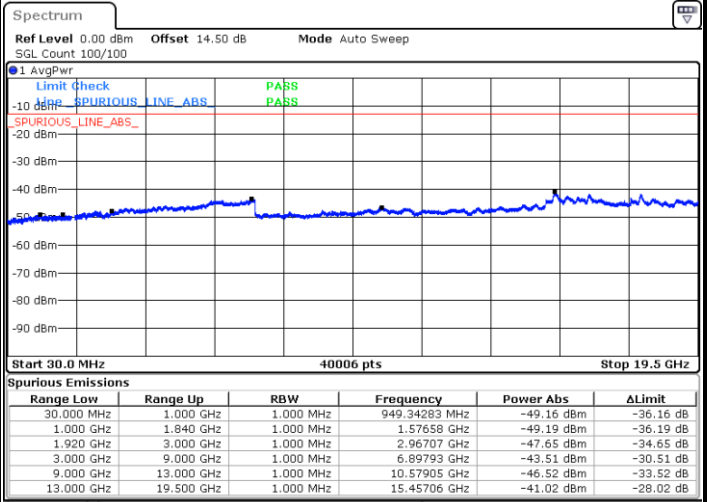

Date: 21.JUL.2022 09:24:23

LTE Band 2 / 15MHz

Lowest Channel / QPSK

Lowest Channel / 16QAM

Date: 21.JUL.2022 09:34:08

Date: 21.JUL.2022 09:35:05

Middle Channel / QPSK

Middle Channel / 16QAM

Date: 21.JUL.2022 09:37:36

Date: 21.JUL.2022 09:38:33

LTE Band 2 / 15MHz

Highest Channel / QPSK

Highest Channel / 16QAM

LTE Band 2 / 20MHz

Lowest Channel / QPSK

Lowest Channel / 16QAM

LTE Band 2 / 20MHz

Middle Channel / QPSK

Middle Channel / 16QAM

Date: 21.JUL.2022 09:59:08

Date: 21.JUL.2022 10:00:04

Highest Channel / QPSK

Highest Channel / 16QAM

Date: 21.JUL.2022 10:08:07