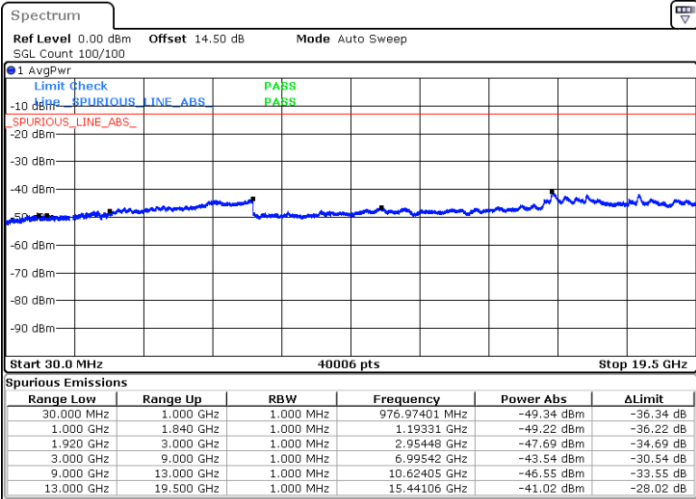

Lowest Channel / 64QAM

Middle Channel / 64QAM

Date: 21.JUL.2022 10:39:05

Date: 21.JUL.2022 10:40:40

Highest Channel / 64QAM

Date: 21.JUL.2022 10:45:00

LTE Band 2 / 10MHz

Lowest Channel / 64QAM

Middle Channel / 64QAM

Date: 21.JUL.2022 10:49:21

Date: 21.JUL.2022 10:50:57

Highest Channel / 64QAM

Date: 21.JUL.2022 10:55:17

LTE Band 2 / 15MHz

Lowest Channel / 64QAM

Middle Channel / 64QAM

Date: 21.JUL.2022 10:59:38

Date: 21.JUL.2022 11:01:13

Highest Channel / 64QAM

Date: 21.JUL.2022 11:05:33

LTE Band 2 / 20MHz

Lowest Channel / 64QAM

Middle Channel / 64QAM

Date: 21.JUL.2022 11:09:54