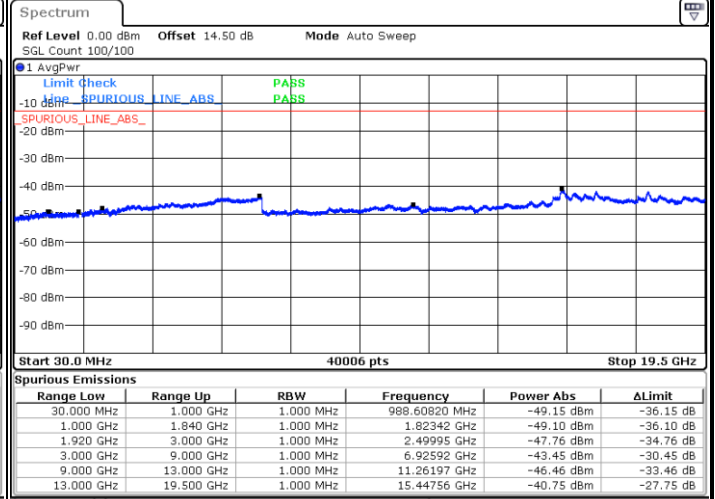

Middle Channel / 64QAM

Date: 21.JUL.2022 10:49:21

Date: 21.JUL.2022 10:50:57

Highest Channel / 64QAM

Date: 21.JUL.2022 10:55:17

LTE Band 2 / 15MHz

Lowest Channel / 64QAM

Middle Channel / 64QAM

Date: 21.JUL.2022 10:59:38

Date: 21.JUL.2022 11:01:13

Highest Channel / 64QAM

Date: 21.JUL.2022 11:05:33

LTE Band 2 / 20MHz

Lowest Channel / 64QAM

Middle Channel / 64QAM

Date: 21.JUL.2022 11:09:54

Date: 21.JUL.2022 11:11:29

Highest Channel / 64QAM

Date: 21.JUL.2022 11:15:49

Frequency Stability

Test Conditions		LTE Band 2 (QPSK) / Middle Channel	Limit
Temperature (°C)	Voltage (Volt)	BW 10MHz	Note 2.
		Deviation (ppm)	Result
50	Normal Voltage	0.0002	PASS
40	Normal Voltage	0.0003	
30	Normal Voltage	0.0000	
20(Ref.)	Normal Voltage	0.0000	
10	Normal Voltage	0.0002	
0	Normal Voltage	0.0001	
-10	Normal Voltage	0.0002	
-20	Normal Voltage	0.0001	
-30	Normal Voltage	0.0003	
20	Maximum Voltage	0.0001	
20	Normal Voltage	0.0000	
20	Battery End Point	0.0001	

Note:

1. Normal Voltage =3.87 V. ; Battery End Point (BEP) =3.6 V. ; Maximum Voltage =4.45 V.
2. Note: The frequency fundamental emissions stay within the authorized frequency block.

LTE Band 7

Peak-to-Average Ratio