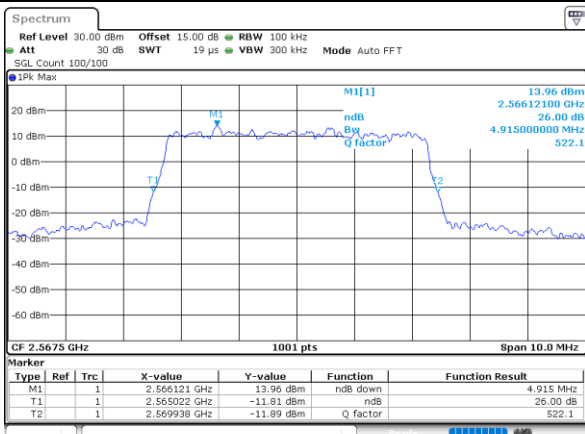

Highest Channel / 20MHz / QPSK

Date: 21_JUL_2022 21:38:13

Highest Channel / 20MHz / 16QAM

Date: 21_JUL_2022 21:38:55

LTE Band 7

Lowest Channel / 5MHz / 64QAM

Date: 21.JUL.2022 20:09:48

Lowest Channel / 10MHz / 64QAM

Date: 21.JUL.2022 20:40:31

Middle Channel / 5MHz / 64QAM

Date: 21.JUL.2022 20:13:05

Middle Channel / 10MHz / 64QAM

Date: 21.JUL.2022 20:44:18

Highest Channel / 5MHz / 64QAM

Date: 21.JUL.2022 20:15:15

Highest Channel / 10MHz / 64QAM

Date: 21.JUL.2022 20:45:57

LTE Band 7

Lowest Channel / 15MHz / 64QAM

Date: 21_JUL_2022 21:15:13

Lowest Channel / 20MHz / 64QAM

Date: 21_JUL_2022 21:45:49

Middle Channel / 15MHz / 64QAM

Date: 21_JUL_2022 21:21:02