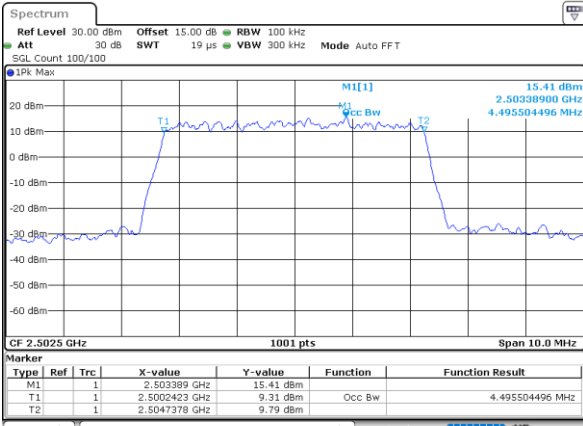

LTE Band 7

Lowest Channel / 5MHz / QPSK

Date: 21_JUL_2022 19:07:19