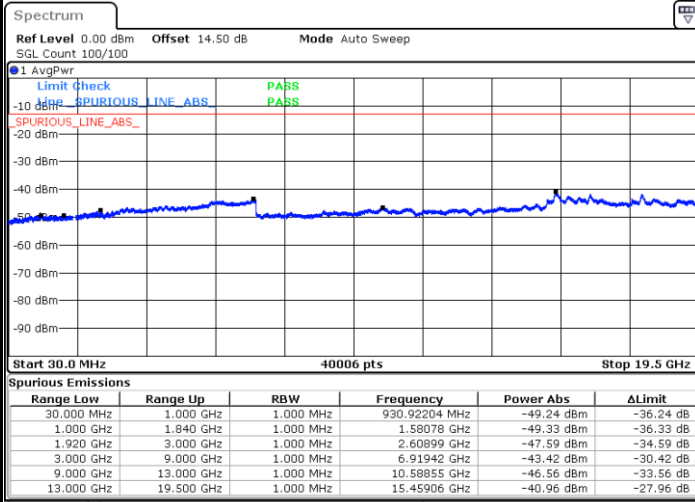

Date: 21.JUL.2022 09:37:36

Date: 21.JUL.2022 09:38:33

LTE Band 2 / 15MHz

Highest Channel / QPSK

Highest Channel / 16QAM

LTE Band 2 / 20MHz

Lowest Channel / QPSK

Lowest Channel / 16QAM

LTE Band 2 / 20MHz

Middle Channel / QPSK

Middle Channel / 16QAM

Date: 21.JUL.2022 09:59:08

Date: 21.JUL.2022 10:00:04

Highest Channel / QPSK

Highest Channel / 16QAM

Date: 21.JUL.2022 10:08:07