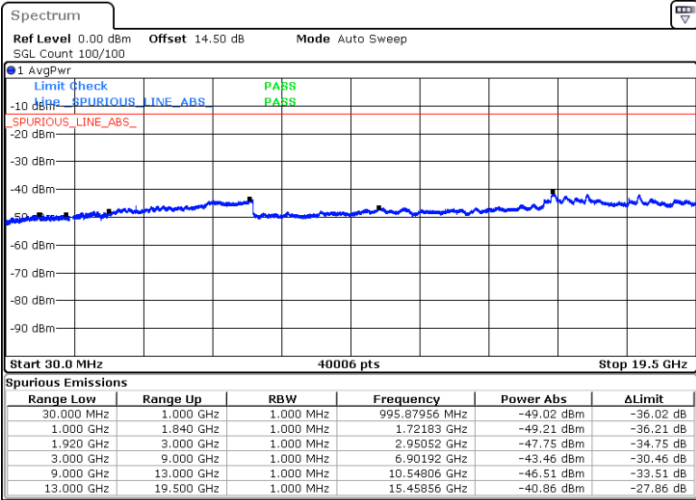

Date: 21.JUL.2022 10:09:04

LTE Band 2 / 1.4MHz

Lowest Channel / 64QAM

Middle Channel / 64QAM

Date: 21.JUL.2022 00:48:31

Date: 21.JUL.2022 00:50:26

Highest Channel / 64QAM

Date: 21.JUL.2022 00:55:05

LTE Band 2 / 3MHz

Lowest Channel / 64QAM

Middle Channel / 64QAM

Date: 21.JUL.2022 10:27:12

Date: 21.JUL.2022 10:28:47

Highest Channel / 64QAM

Date: 21.JUL.2022 10:33:08

LTE Band 2 / 5MHz

Lowest Channel / 64QAM

Middle Channel / 64QAM

Date: 21.JUL.2022 10:39:05

Date: 21.JUL.2022 10:40:40

Highest Channel / 64QAM

Date: 21.JUL.2022 10:45:00

LTE Band 2 / 10MHz

Lowest Channel / 64QAM