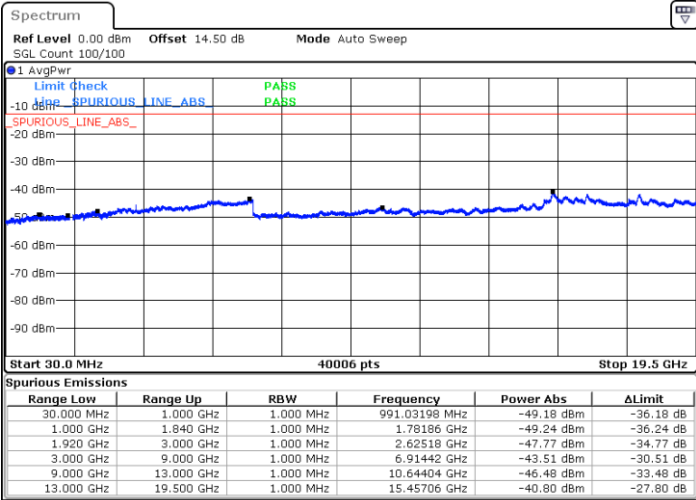

Date: 21.JUL.2022 09:37:36

Date: 21.JUL.2022 09:38:33

LTE Band 2 / 15MHz

Highest Channel / QPSK

Highest Channel / 16QAM

LTE Band 2 / 20MHz

Lowest Channel / QPSK

Lowest Channel / 16QAM

LTE Band 2 / 20MHz

Middle Channel / QPSK

Middle Channel / 16QAM

Date: 21.JUL.2022 09:59:08

Date: 21.JUL.2022 10:00:04

Highest Channel / QPSK

Highest Channel / 16QAM

Date: 21.JUL.2022 10:08:07

Date: 21.JUL.2022 10:09:04

LTE Band 2 / 1.4MHz

Lowest Channel / 64QAM

Middle Channel / 64QAM

Date: 21.JUL.2022 00:48:31

Date: 21.JUL.2022 00:50:26

Highest Channel / 64QAM

Date: 21.JUL.2022 00:55:05