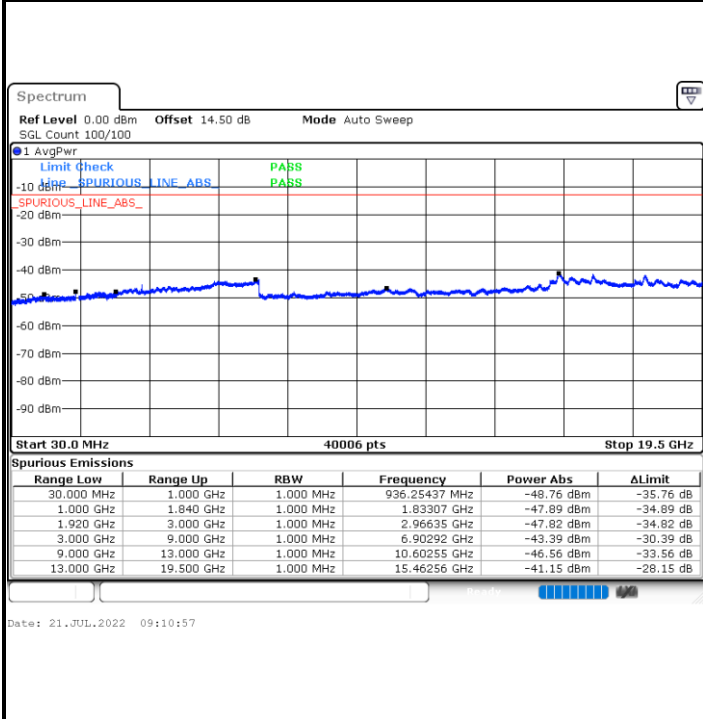

Date: 21.JUL.2022 02:00:50

LTE Band 2 / 5MHz

Lowest Channel / QPSK

Lowest Channel / 16QAM

Date: 21.JUL.2022 02:16:29

Date: 21.JUL.2022 02:17:42

Middle Channel / QPSK

Middle Channel / 16QAM

Date: 21.JUL.2022 08:52:58

Date: 21.JUL.2022 08:53:51

LTE Band 2 / 5MHz

Highest Channel / QPSK

Highest Channel / 16QAM

LTE Band 2 / 10MHz

Lowest Channel / QPSK

Lowest Channel / 16QAM

LTE Band 2 / 10MHz

Middle Channel / QPSK

Middle Channel / 16QAM

Date: 21.JUL.2022 09:14:26

Date: 21.JUL.2022 09:15:23

Highest Channel / QPSK

Highest Channel / 16QAM

Date: 21.JUL.2022 09:23:25