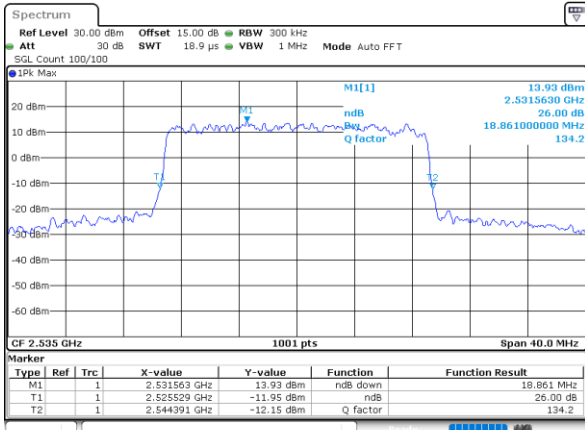

Date: 21_JUL_2022 21:04:16

Middle Channel / 15MHz / 16QAM

Date: 21_JUL_2022 21:04:39

Highest Channel / 15MHz / QPSK

Date: 21_JUL_2022 21:07:54

Highest Channel / 15MHz / 16QAM

Date: 21_JUL_2022 21:08:18

LTE Band 7

Lowest Channel / 20MHz / QPSK

Date: 21_JUL_2022 21:27:02

Lowest Channel / 20MHz / 16QAM

Date: 21_JUL_2022 21:27:26

Middle Channel / 20MHz / QPSK

Date: 21_JUL_2022 21:34:54

Middle Channel / 20MHz / 16QAM

Date: 21_JUL_2022 21:35:17

Highest Channel / 20MHz / QPSK

Date: 21_JUL_2022 21:38:13

Highest Channel / 20MHz / 16QAM

Date: 21_JUL_2022 21:38:55

LTE Band 7

Lowest Channel / 5MHz / 64QAM

Date: 21.JUL.2022 20:09:48

Lowest Channel / 10MHz / 64QAM