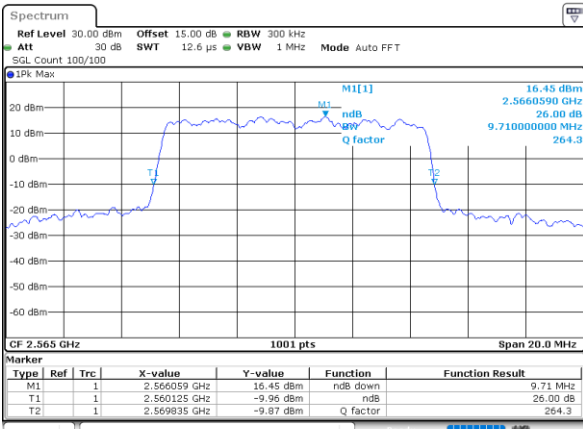

Date: 21_JUL_2022 19:32:41

Highest Channel / 5MHz / QPSK

Date: 21_JUL_2022 19:35:55

Highest Channel / 5MHz / 16QAM

Date: 21_JUL_2022 19:36:19

LTE Band 7

Lowest Channel / 10MHz / QPSK

Date: 21_JUL_2022 20:21:43

Lowest Channel / 10MHz / 16QAM

Date: 21_JUL_2022 20:22:07

Middle Channel / 10MHz / QPSK

Date: 21_JUL_2022 20:29:33

Middle Channel / 10MHz / 16QAM

Date: 21_JUL_2022 20:29:57

Highest Channel / 10MHz / QPSK

Date: 21_JUL_2022 20:33:12

Highest Channel / 10MHz / 16QAM

Date: 21_JUL_2022 20:33:35

LTE Band 7

Lowest Channel / 15MHz / QPSK

Date: 21_JUL_2022 22:11:05

Lowest Channel / 15MHz / 16QAM

Date: 21_JUL_2022 20:56:44

Middle Channel / 15MHz / QPSK