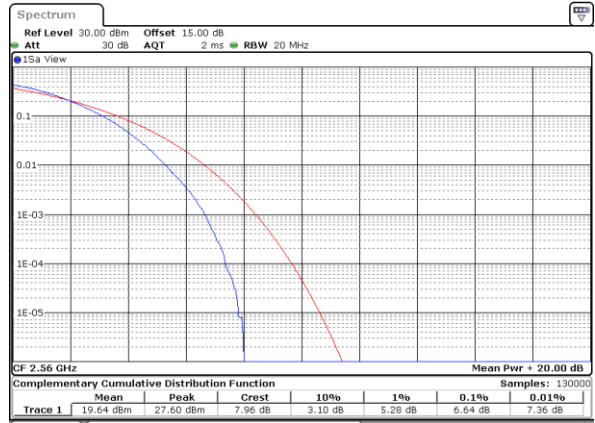

Highest Channel / Full RB

Date: 21.JUL.2022 21:56:55

LTE Band 7 / 20MHz / 64QAM

Lowest Channel / 1RB

Date: 21.JUL.2022 21:59:52

Lowest Channel / Full RB

Date: 21.JUL.2022 22:00:18

Middle Channel / 1RB

Date: 21.JUL.2022 22:00:43

Middle Channel / Full RB

Date: 21.JUL.2022 22:01:08

Highest Channel / 1RB

Date: 21.JUL.2022 22:01:33

Highest Channel / Full RB

Date: 21.JUL.2022 22:01:59

26dB Bandwidth

Mode	LTE Band 7 : 26dB BW(MHz)											
BW	1.4MHz		3MHz		5MHz		10MHz		15MHz		20MHz	
Mod.	QPSK	16QAM	QPSK	16QAM	QPSK	16QAM	QPSK	16QAM	QPSK	16QAM	QPSK	16QAM
Lowest CH	-	-	-	-	4.91	5.02	9.77	9.77	14.51	14.30	18.94	18.74
Middle CH	-	-	-	-	4.88	4.86	9.87	9.67	14.45	14.57	18.86	19.10
Highest CH	-	-	-	-	4.92	4.94	9.71	9.93	14.15	14.30	19.22	18.82
Mode	LTE Band 7 : 26dB BW(MHz)											
BW	1.4MHz		3MHz		5MHz		10MHz		15MHz		20MHz	
Mod.	64QAM		64QAM		64QAM		64QAM		64QAM		64QAM	
Lowest CH	-	-	-	-	4.96	-	9.81	-	14.39	-	18.66	-
Middle CH	-	-	-	-	4.90	-	9.79	-	14.45	-	18.62	-
Highest CH	-	-	-	-	4.92	-	9.91	-	14.51	-	18.74	-