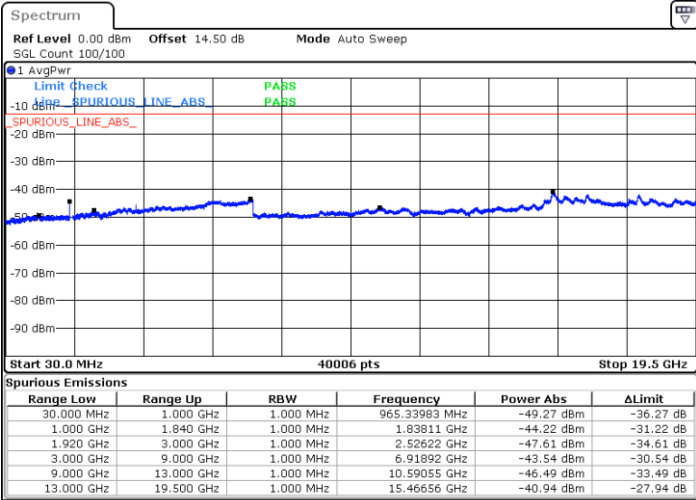

Lowest Channel / 64QAM

Middle Channel / 64QAM

Date: 21.JUL.2022 10:39:05

Date: 21.JUL.2022 10:40:40

Highest Channel / 64QAM

Date: 21.JUL.2022 10:45:00

LTE Band 2 / 10MHz

Lowest Channel / 64QAM

Middle Channel / 64QAM

Date: 21.JUL.2022 10:49:21

Date: 21.JUL.2022 10:50:57

Highest Channel / 64QAM

Date: 21.JUL.2022 10:55:17

LTE Band 2 / 15MHz

Lowest Channel / 64QAM

Middle Channel / 64QAM

Date: 21.JUL.2022 10:59:38

Date: 21.JUL.2022 11:01:13

Highest Channel / 64QAM

Date: 21.JUL.2022 11:05:33

LTE Band 2 / 20MHz

Lowest Channel / 64QAM

Middle Channel / 64QAM

Date: 21.JUL.2022 11:09:54