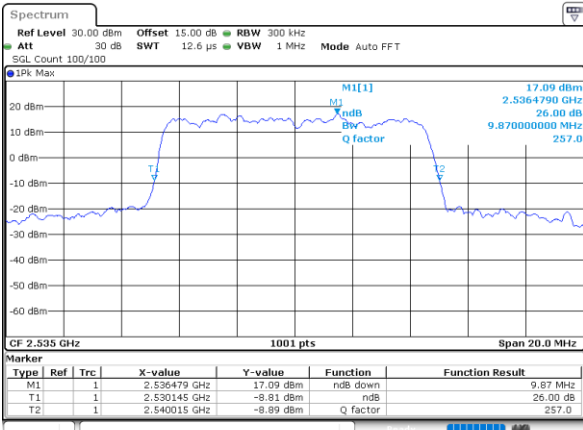

Middle Channel / 10MHz / QPSK

Date: 21_JUL_2022 20:29:33