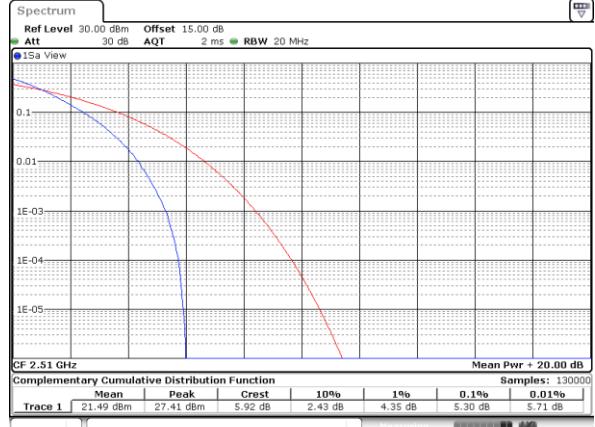

Note:

1. Normal Voltage =3.87 V. ; Battery End Point (BEP) =3.6 V. ; Maximum Voltage =4.45 V.
2. Note: The frequency fundamental emissions stay within the authorized frequency block.

LTE Band 7

Peak-to-Average Ratio

Mode	LTE Band 7 / 20MHz				
Mod.	QPSK		16QAM		Limit: 13dB
RB Size	1RB	Full RB	1RB	Full RB	Result
Lowest CH	4.96	5.30	6.58	6.32	PASS
Middle CH	5.10	4.99	6.46	5.83	
Highest CH	5.13	5.33	6.43	6.35	
Mode	LTE Band 7 / 20MHz				
Mod.	64QAM				Limit: 13dB
RB Size	1RB	Full RB			Result
Lowest CH	6.78	6.41	-	-	PASS
Middle CH	6.26	6.14	-	-	
Highest CH	6.72	6.64	-	-	

LTE Band 7 / 20MHz / QPSK

Lowest Channel / 1RB

Date: 21.JUL.2022 21:57:20

Lowest Channel / Full RB

Date: 21.JUL.2022 21:57:46

Middle Channel / 1RB

Date: 21.JUL.2022 21:58:11

Middle Channel / Full RB