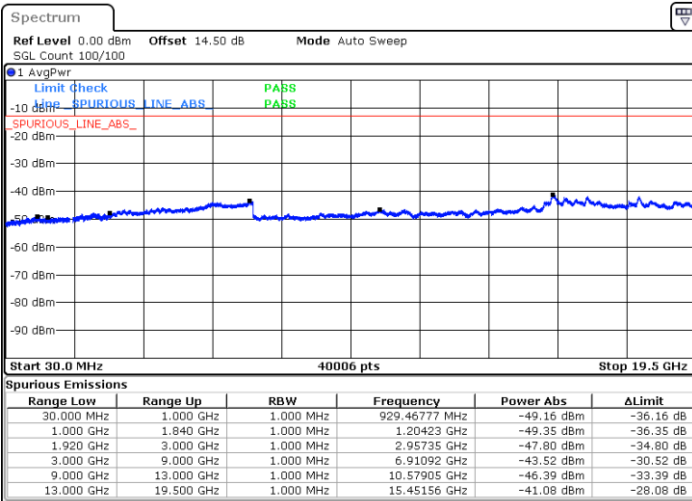

Date: 21.JUL.2022 08:52:58

Date: 21.JUL.2022 08:53:51

LTE Band 2 / 5MHz

Highest Channel / QPSK

Highest Channel / 16QAM

LTE Band 2 / 10MHz

Lowest Channel / QPSK

Lowest Channel / 16QAM

LTE Band 2 / 10MHz

Middle Channel / QPSK

Middle Channel / 16QAM

Date: 21.JUL.2022 09:14:26

Date: 21.JUL.2022 09:15:23

Highest Channel / QPSK

Highest Channel / 16QAM

Date: 21.JUL.2022 09:23:25

Date: 21.JUL.2022 09:24:23

LTE Band 2 / 15MHz

Lowest Channel / QPSK

Lowest Channel / 16QAM

Date: 21.JUL.2022 09:34:08

Date: 21.JUL.2022 09:35:05

Middle Channel / QPSK

Middle Channel / 16QAM

Date: 21.JUL.2022 09:37:36

Date: 21.JUL.2022 09:38:33

LTE Band 2 / 15MHz

Highest Channel / QPSK

Highest Channel / 16QAM

LTE Band 2 / 20MHz

Lowest Channel / QPSK

Lowest Channel / 16QAM