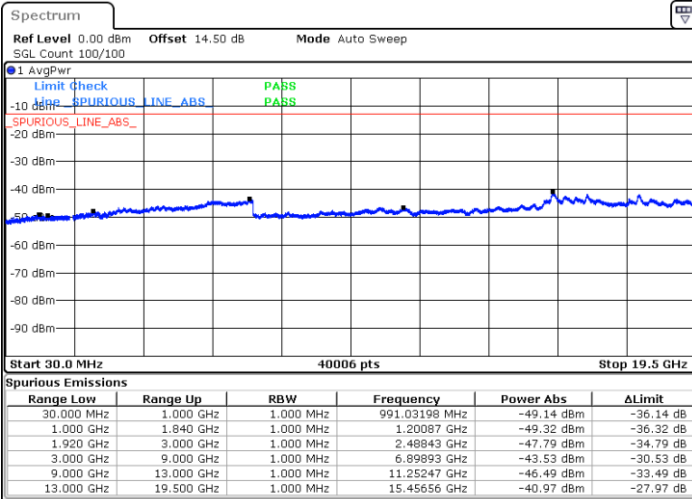

Middle Channel / 64QAM

Date: 21.JUL.2022 10:49:21

Date: 21.JUL.2022 10:50:57

Highest Channel / 64QAM

Date: 21.JUL.2022 10:55:17

LTE Band 2 / 15MHz

Lowest Channel / 64QAM

Middle Channel / 64QAM

Date: 21.JUL.2022 10:59:38

Date: 21.JUL.2022 11:01:13

Highest Channel / 64QAM

Date: 21.JUL.2022 11:05:33

LTE Band 2 / 20MHz

Lowest Channel / 64QAM

Middle Channel / 64QAM

Date: 21.JUL.2022 11:09:54

Date: 21.JUL.2022 11:11:29

Highest Channel / 64QAM

Date: 21.JUL.2022 11:15:49

Frequency Stability

Test Conditions		LTE Band 2 (QPSK) / Middle Channel	Limit
Temperature (°C)	Voltage (Volt)	BW 10MHz	Note 2.
		Deviation (ppm)	Result
50	Normal Voltage	0.0002	PASS
40	Normal Voltage	0.0003	
30	Normal Voltage	0.0000	
20(Ref.)	Normal Voltage	0.0000	
10	Normal Voltage	0.0002	
0	Normal Voltage	0.0001	
-10	Normal Voltage	0.0002	
-20	Normal Voltage	0.0001	
-30	Normal Voltage	0.0003	
20	Maximum Voltage	0.0001	
20	Normal Voltage	0.0000	
20	Battery End Point	0.0001	

Note:

1. Normal Voltage =3.87 V. ; Battery End Point (BEP) =3.6 V. ; Maximum Voltage =4.45 V.
2. Note: The frequency fundamental emissions stay within the authorized frequency block.

LTE Band 7

Peak-to-Average Ratio