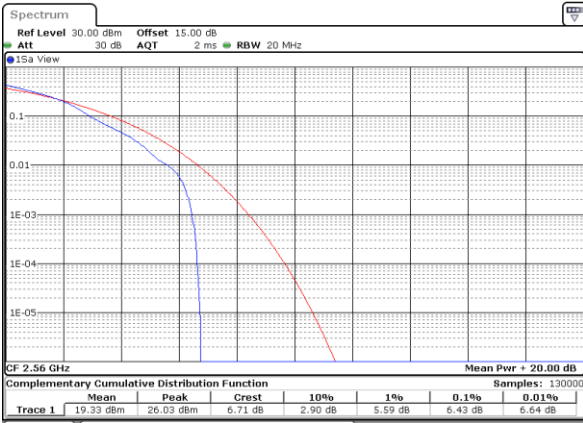

Date: 21.JUL.2022 21:58:36

Highest Channel / 1RB

Date: 21.JUL.2022 21:59:01

Highest Channel / Full RB

Date: 21.JUL.2022 21:59:27

LTE Band 7 / 20MHz / 16QAM

Lowest Channel / 1RB

Date: 21.JUL.2022 21:54:48

Lowest Channel / Full RB

Date: 21.JUL.2022 21:55:14

Middle Channel / 1RB

Date: 21.JUL.2022 21:55:39

Middle Channel / Full RB

Date: 21.JUL.2022 21:56:04

Highest Channel / 1RB

Date: 21.JUL.2022 21:56:29

Highest Channel / Full RB

Date: 21.JUL.2022 21:56:55

LTE Band 7 / 20MHz / 64QAM

Lowest Channel / 1RB

Date: 21.JUL.2022 21:59:52

Lowest Channel / Full RB

Date: 21.JUL.2022 22:00:18

Middle Channel / 1RB

Date: 21.JUL.2022 22:00:43

Middle Channel / Full RB

Date: 21.JUL.2022 22:01:08

Highest Channel / 1RB

Date: 21.JUL.2022 22:01:33

Highest Channel / Full RB

Date: 21.JUL.2022 22:01:59

26dB Bandwidth