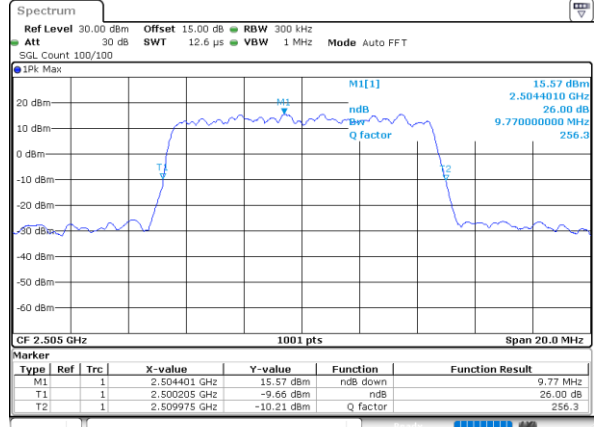

Lowest Channel / 10MHz / 16QAM

Date: 21_JUL_2022 20:22:07