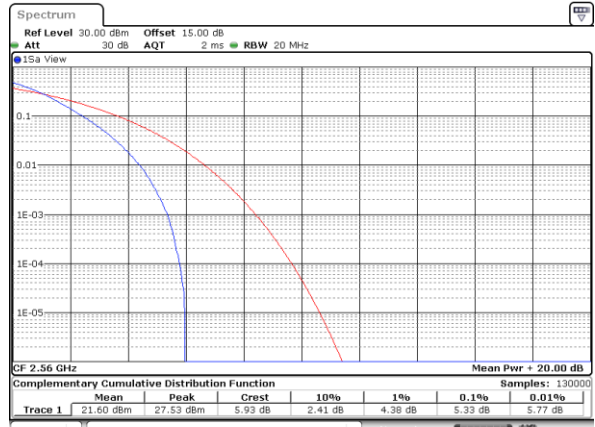

LTE Band 7 / 20MHz / QPSK

Lowest Channel / 1RB

Date: 21.JUL.2022 21:57:20

Lowest Channel / Full RB

Date: 21.JUL.2022 21:57:46

Middle Channel / 1RB

Date: 21.JUL.2022 21:58:11

Middle Channel / Full RB

Date: 21.JUL.2022 21:58:36

Highest Channel / 1RB

Date: 21.JUL.2022 21:59:01

Highest Channel / Full RB

Date: 21.JUL.2022 21:59:27

LTE Band 7 / 20MHz / 16QAM

Lowest Channel / 1RB

Date: 21.JUL.2022 21:54:48

Lowest Channel / Full RB

Date: 21.JUL.2022 21:55:14

Middle Channel / 1RB

Date: 21.JUL.2022 21:55:39

Middle Channel / Full RB

Date: 21.JUL.2022 21:56:04

Highest Channel / 1RB

Date: 21.JUL.2022 21:56:29