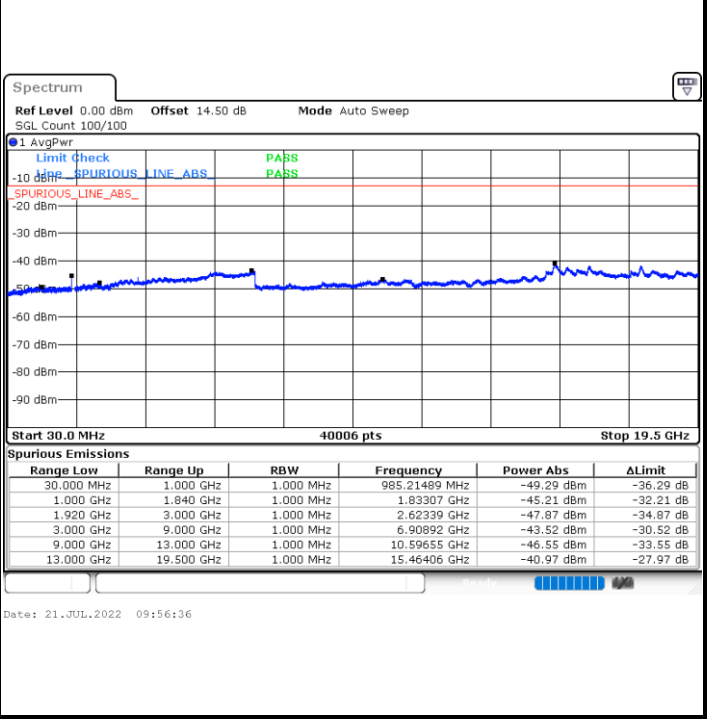

Date: 21.JUL.2022 09:24:23

LTE Band 2 / 15MHz

Lowest Channel / QPSK

Lowest Channel / 16QAM

Date: 21.JUL.2022 09:34:08

Date: 21.JUL.2022 09:35:05

Middle Channel / QPSK

Middle Channel / 16QAM

Date: 21.JUL.2022 09:37:36

Date: 21.JUL.2022 09:38:33

LTE Band 2 / 15MHz

Highest Channel / QPSK

Highest Channel / 16QAM

LTE Band 2 / 20MHz

Lowest Channel / QPSK

Lowest Channel / 16QAM

LTE Band 2 / 20MHz

Middle Channel / QPSK

Middle Channel / 16QAM

Date: 21.JUL.2022 09:59:08

Date: 21.JUL.2022 10:00:04

Highest Channel / QPSK

Highest Channel / 16QAM

Date: 21.JUL.2022 10:08:07