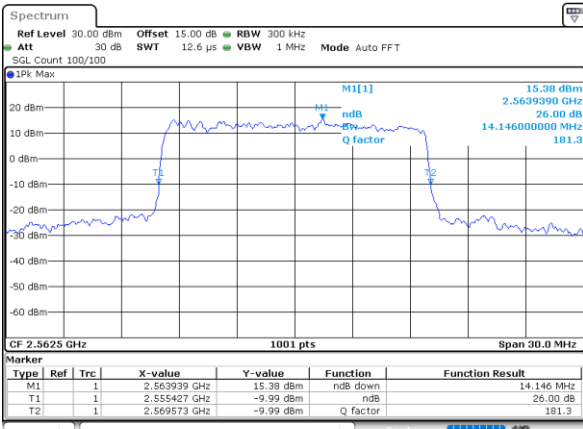

Highest Channel / 10MHz / 16QAM

Date: 21_JUL_2022 20:33:35

LTE Band 7

Lowest Channel / 15MHz / QPSK

Date: 21_JUL_2022 22:11:05

Lowest Channel / 15MHz / 16QAM

Date: 21_JUL_2022 20:56:44

Middle Channel / 15MHz / QPSK

Date: 21_JUL_2022 21:04:16

Middle Channel / 15MHz / 16QAM

Date: 21_JUL_2022 21:04:39

Highest Channel / 15MHz / QPSK

Date: 21_JUL_2022 21:07:54

Highest Channel / 15MHz / 16QAM

Date: 21_JUL_2022 21:08:18

LTE Band 7