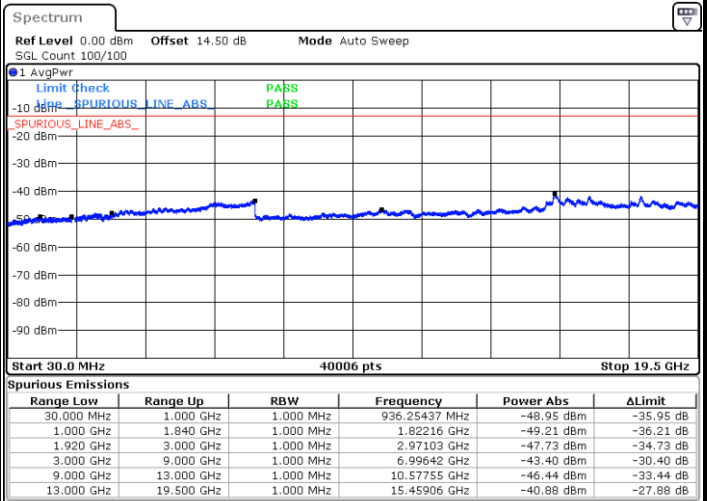

LTE Band 2 / 3MHz

Middle Channel / QPSK

Middle Channel / 16QAM

Date: 21.JUL.2022 01:49:59

Date: 21.JUL.2022 01:51:12

Highest Channel / QPSK

Highest Channel / 16QAM

Date: 21.JUL.2022 01:59:37

Date: 21.JUL.2022 02:00:50

LTE Band 2 / 5MHz

Lowest Channel / QPSK

Lowest Channel / 16QAM

Date: 21.JUL.2022 02:16:29

Date: 21.JUL.2022 02:17:42

Middle Channel / QPSK

Middle Channel / 16QAM

Date: 21.JUL.2022 08:52:58

Date: 21.JUL.2022 08:53:51

LTE Band 2 / 5MHz

Highest Channel / QPSK

Highest Channel / 16QAM

LTE Band 2 / 10MHz

Lowest Channel / QPSK

Lowest Channel / 16QAM