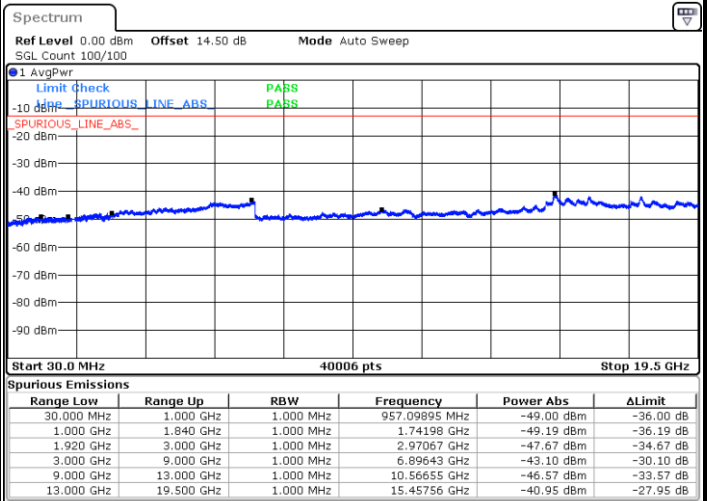

Date: 21.JUL.2022 02:00:50

LTE Band 2 / 5MHz

Lowest Channel / QPSK

Lowest Channel / 16QAM

Date: 21.JUL.2022 02:16:29

Date: 21.JUL.2022 02:17:42

Middle Channel / QPSK

Middle Channel / 16QAM

Date: 21.JUL.2022 08:52:58

Date: 21.JUL.2022 08:53:51

LTE Band 2 / 5MHz

Highest Channel / QPSK

Highest Channel / 16QAM

LTE Band 2 / 10MHz

Lowest Channel / QPSK

Lowest Channel / 16QAM