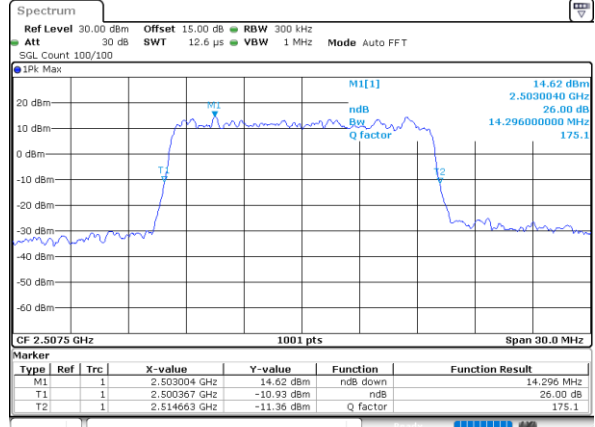

Highest Channel / 10MHz / 16QAM

Date: 21_JUL_2022 20:33:35

LTE Band 7

Lowest Channel / 15MHz / QPSK

Date: 21_JUL_2022 22:11:05

Lowest Channel / 15MHz / 16QAM

Date: 21_JUL_2022 20:56:44

Middle Channel / 15MHz / QPSK

Date: 21_JUL_2022 21:04:16

Middle Channel / 15MHz / 16QAM

Date: 21_JUL_2022 21:04:39

Highest Channel / 15MHz / QPSK

Date: 21_JUL_2022 21:07:54

Highest Channel / 15MHz / 16QAM

Date: 21_JUL_2022 21:08:18

LTE Band 7