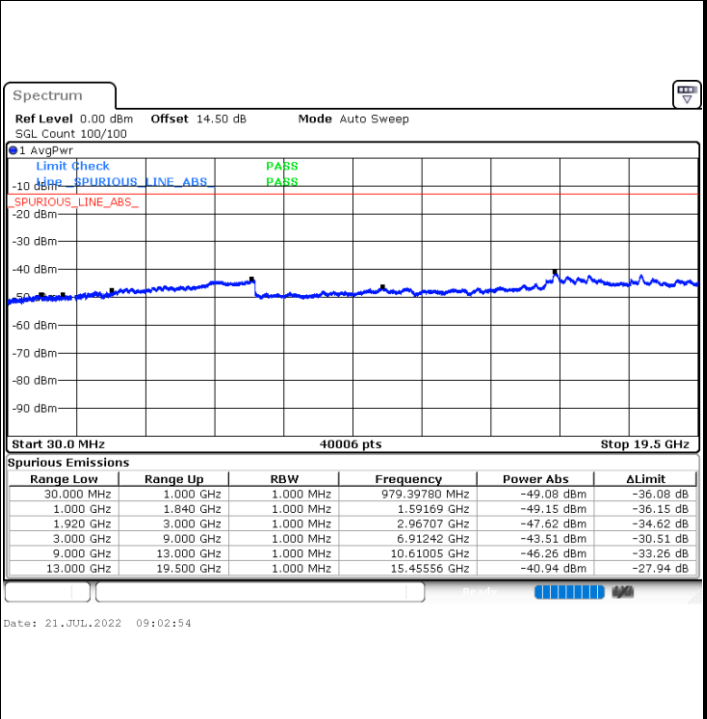

Date: 21.JUL.2022 02:00:50

LTE Band 2 / 5MHz

Lowest Channel / QPSK

Lowest Channel / 16QAM

Date: 21.JUL.2022 02:16:29

Date: 21.JUL.2022 02:17:42

Middle Channel / QPSK

Middle Channel / 16QAM

Date: 21.JUL.2022 08:52:58

Date: 21.JUL.2022 08:53:51

LTE Band 2 / 5MHz

Highest Channel / QPSK

Highest Channel / 16QAM

LTE Band 2 / 10MHz

Lowest Channel / QPSK

Lowest Channel / 16QAM

LTE Band 2 / 10MHz

Middle Channel / QPSK

Middle Channel / 16QAM

Date: 21.JUL.2022 09:14:26

Date: 21.JUL.2022 09:15:23

Highest Channel / QPSK

Highest Channel / 16QAM

Date: 21.JUL.2022 09:23:25