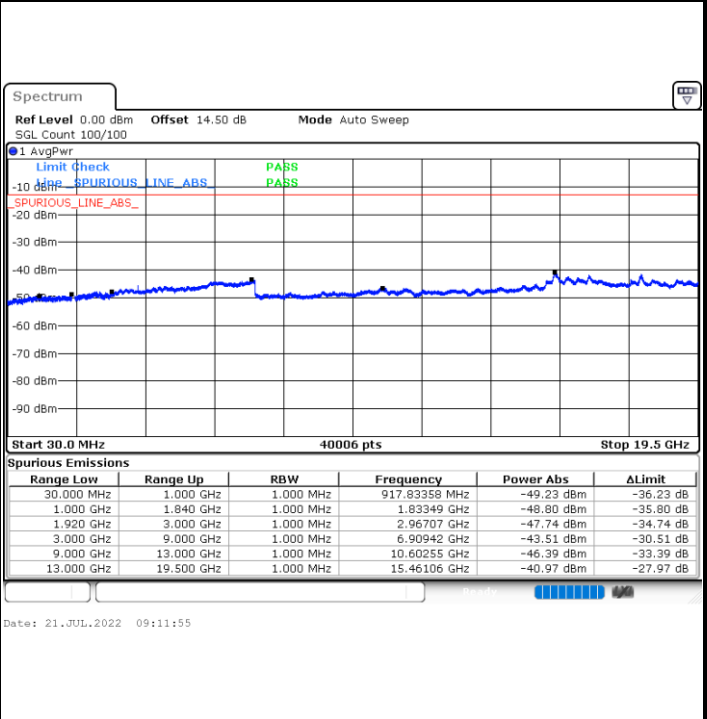

Date: 21.JUL.2022 02:00:50

LTE Band 2 / 5MHz

Lowest Channel / QPSK

Lowest Channel / 16QAM

Date: 21.JUL.2022 02:16:29

Date: 21.JUL.2022 02:17:42

Middle Channel / QPSK

Middle Channel / 16QAM

Date: 21.JUL.2022 08:52:58

Date: 21.JUL.2022 08:53:51

LTE Band 2 / 5MHz

Highest Channel / QPSK

Highest Channel / 16QAM

LTE Band 2 / 10MHz

Lowest Channel / QPSK

Lowest Channel / 16QAM

LTE Band 2 / 10MHz

Middle Channel / QPSK

Middle Channel / 16QAM

Date: 21.JUL.2022 09:14:26

Date: 21.JUL.2022 09:15:23

Highest Channel / QPSK

Highest Channel / 16QAM

Date: 21.JUL.2022 09:23:25