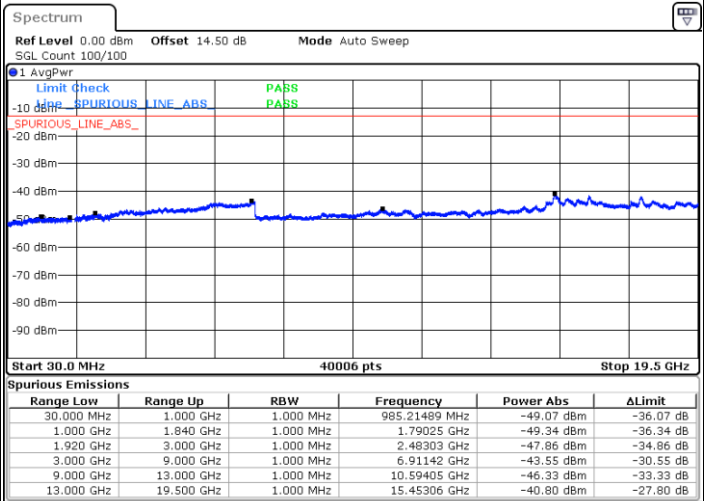

LTE Band 2 / 10MHz

Middle Channel / QPSK

Middle Channel / 16QAM

Date: 21.JUL.2022 09:14:26

Date: 21.JUL.2022 09:15:23

Highest Channel / QPSK

Highest Channel / 16QAM

Date: 21.JUL.2022 09:23:25

Date: 21.JUL.2022 09:24:23

LTE Band 2 / 15MHz

Lowest Channel / QPSK

Lowest Channel / 16QAM

Date: 21.JUL.2022 09:34:08

Date: 21.JUL.2022 09:35:05

Middle Channel / QPSK

Middle Channel / 16QAM

Date: 21.JUL.2022 09:37:36

Date: 21.JUL.2022 09:38:33

LTE Band 2 / 15MHz

Highest Channel / QPSK

Highest Channel / 16QAM

LTE Band 2 / 20MHz

Lowest Channel / QPSK

Lowest Channel / 16QAM