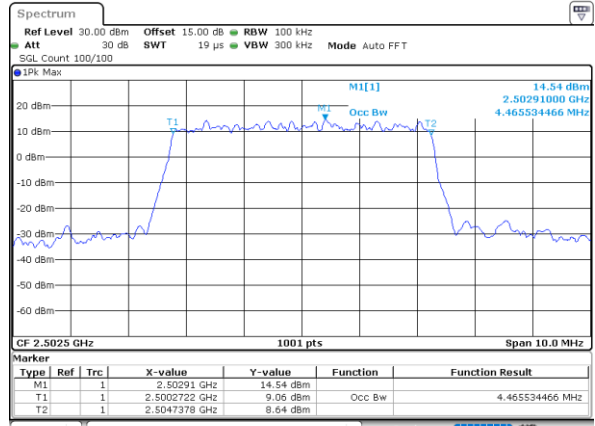

Date: 21.JUL.2022 20:45:57

LTE Band 7

Lowest Channel / 15MHz / 64QAM

Date: 21_JUL_2022 21:15:13

Lowest Channel / 20MHz / 64QAM

Date: 21_JUL_2022 21:45:49

Middle Channel / 15MHz / 64QAM

Date: 21_JUL_2022 21:21:02

Middle Channel / 20MHz / 64QAM

Date: 21_JUL_2022 21:49:36

Highest Channel / 15MHz / 64QAM

Date: 21_JUL_2022 21:22:41

Highest Channel / 20MHz / 64QAM

Date: 21_JUL_2022 21:51:15

Occupied Bandwidth

Mode	LTE Band 7 : 99%OBW(MHz)											
BW	1.4MHz		3MHz		5MHz		10MHz		15MHz		20MHz	
Mod.	QPSK	16QAM	QPSK	16QAM	QPSK	16QAM	QPSK	16QAM	QPSK	16QAM	QPSK	16QAM
Lowest CH	-	-	-	-	4.50	4.47	8.99	8.97	13.37	13.34	17.86	17.78
Middle CH	-	-	-	-	4.48	4.49	9.07	9.01	13.40	13.40	17.90	17.82
Highest CH	-	-	-	-	4.48	4.49	8.93	9.01	13.43	13.40	17.94	17.82
Mode	LTE Band 7 : 99%OBW(MHz)											
BW	1.4MHz		3MHz		5MHz		10MHz		15MHz		20MHz	
Mod.	64QAM		64QAM		64QAM		64QAM		64QAM		64QAM	
Lowest CH	-	-	-	-	4.50	-	9.01	-	13.40	-	17.78	-
Middle CH	-	-	-	-	4.51	-	9.01	-	13.43	-	17.90	-
Highest CH	-	-	-	-	4.48	-	8.97	-	13.46	-	17.82	-

LTE Band 7

Lowest Channel / 5MHz / QPSK

Date: 21_JUL_2022 19:07:19

Lowest Channel / 5MHz / 16QAM

Date: 21_JUL_2022 19:08:03

Middle Channel / 5MHz / QPSK

Date: 21_JUL_2022 19:31:31

Middle Channel / 5MHz / 16QAM