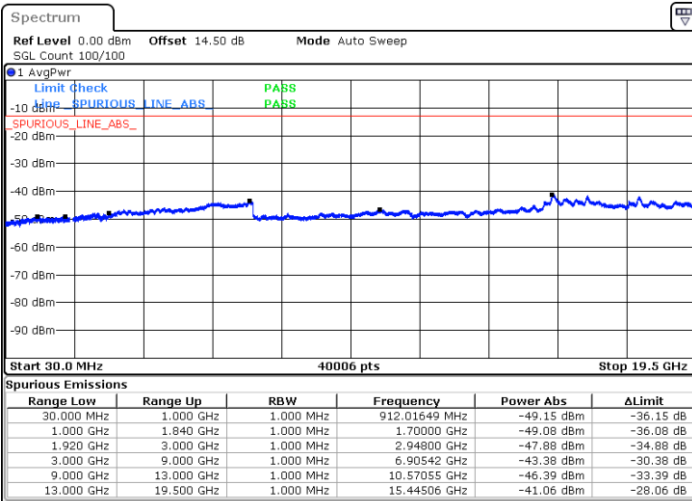

LTE Band 2 / 3MHz

Middle Channel / QPSK

Middle Channel / 16QAM

Date: 21.JUL.2022 01:49:59

Date: 21.JUL.2022 01:51:12

Highest Channel / QPSK

Highest Channel / 16QAM

Date: 21.JUL.2022 01:59:37

Date: 21.JUL.2022 02:00:50

LTE Band 2 / 5MHz

Lowest Channel / QPSK

Lowest Channel / 16QAM

Date: 21.JUL.2022 02:16:29

Date: 21.JUL.2022 02:17:42

Middle Channel / QPSK

Middle Channel / 16QAM

Date: 21.JUL.2022 08:52:58

Date: 21.JUL.2022 08:53:51

LTE Band 2 / 5MHz

Highest Channel / QPSK

Highest Channel / 16QAM

LTE Band 2 / 10MHz

Lowest Channel / QPSK

Lowest Channel / 16QAM