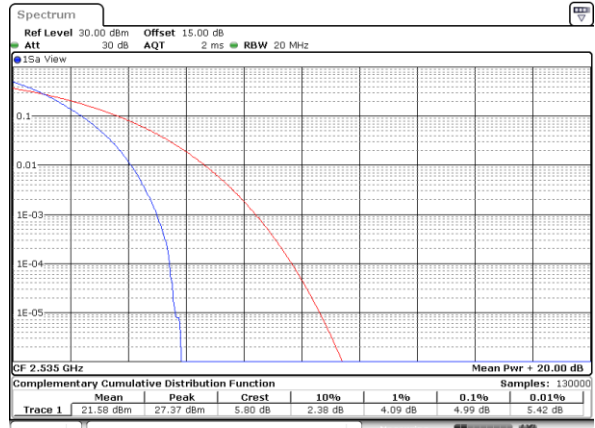

LTE Band 7 / 20MHz / QPSK

Lowest Channel / 1RB

Date: 21.JUL.2022 21:57:20

Lowest Channel / Full RB

Date: 21.JUL.2022 21:57:46

Middle Channel / 1RB

Date: 21.JUL.2022 21:58:11

Middle Channel / Full RB

Date: 21.JUL.2022 21:58:36

Highest Channel / 1RB

Date: 21.JUL.2022 21:59:01

Highest Channel / Full RB

Date: 21.JUL.2022 21:59:27

LTE Band 7 / 20MHz / 16QAM

Lowest Channel / 1RB

Date: 21.JUL.2022 21:54:48

Lowest Channel / Full RB

Date: 21.JUL.2022 21:55:14

Middle Channel / 1RB

Date: 21.JUL.2022 21:55:39

Middle Channel / Full RB

Date: 21.JUL.2022 21:56:04

Highest Channel / 1RB

Date: 21.JUL.2022 21:56:29