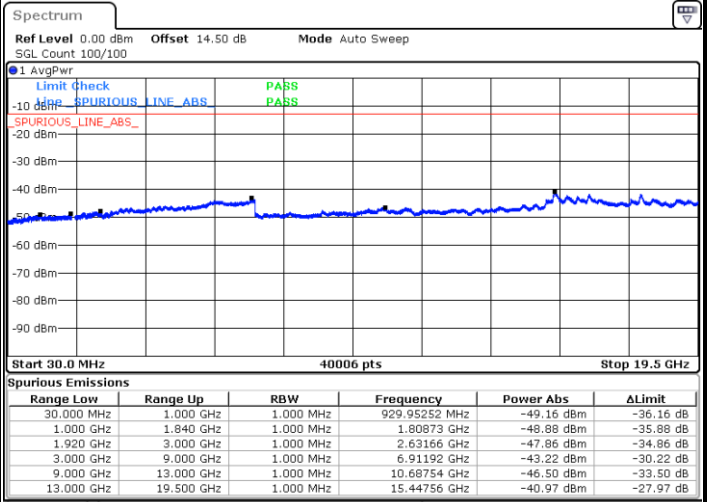

Date: 21.JUL.2022 02:00:50

LTE Band 2 / 5MHz

Lowest Channel / QPSK

Lowest Channel / 16QAM

Date: 21.JUL.2022 02:16:29

Date: 21.JUL.2022 02:17:42

Middle Channel / QPSK

Middle Channel / 16QAM

Date: 21.JUL.2022 08:52:58

Date: 21.JUL.2022 08:53:51

LTE Band 2 / 5MHz

Highest Channel / QPSK

Highest Channel / 16QAM

LTE Band 2 / 10MHz

Lowest Channel / QPSK

Lowest Channel / 16QAM

LTE Band 2 / 10MHz

Middle Channel / QPSK

Middle Channel / 16QAM

Date: 21.JUL.2022 09:14:26

Date: 21.JUL.2022 09:15:23

Highest Channel / QPSK

Highest Channel / 16QAM

Date: 21.JUL.2022 09:23:25