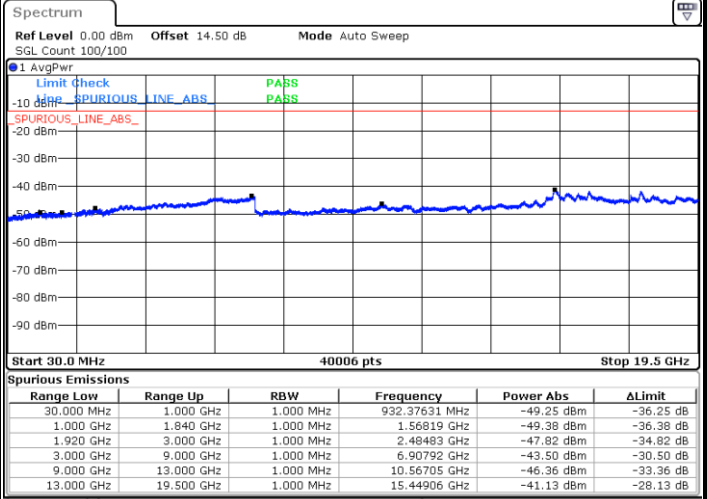

LTE Band 2 / 3MHz

Lowest Channel / 64QAM

Middle Channel / 64QAM

Date: 21.JUL.2022 10:27:12

Date: 21.JUL.2022 10:28:47

Highest Channel / 64QAM

Date: 21.JUL.2022 10:33:08

LTE Band 2 / 5MHz

Lowest Channel / 64QAM

Middle Channel / 64QAM

Date: 21.JUL.2022 10:39:05

Date: 21.JUL.2022 10:40:40

Highest Channel / 64QAM

Date: 21.JUL.2022 10:45:00

LTE Band 2 / 10MHz

Lowest Channel / 64QAM

Middle Channel / 64QAM

Date: 21.JUL.2022 10:49:21

Date: 21.JUL.2022 10:50:57

Highest Channel / 64QAM

Date: 21.JUL.2022 10:55:17

LTE Band 2 / 15MHz

Lowest Channel / 64QAM

Middle Channel / 64QAM