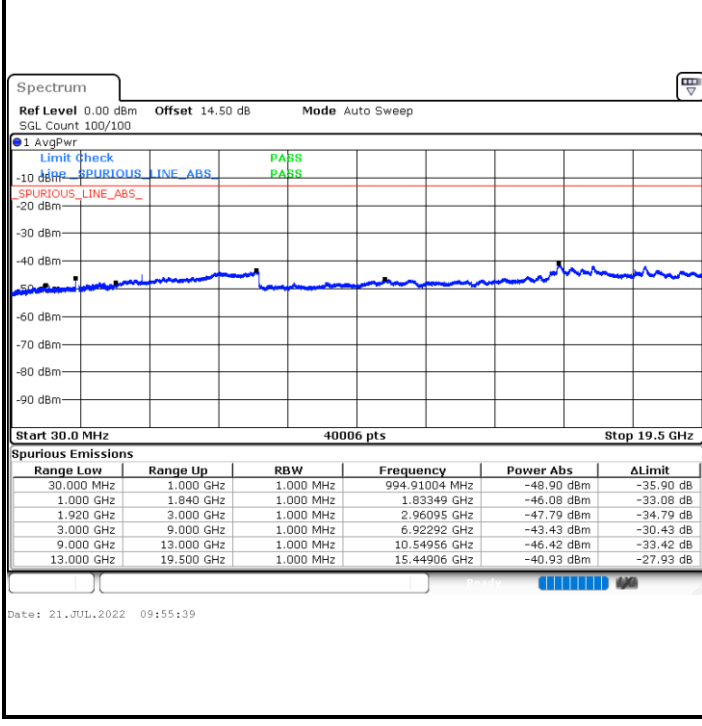

Date: 21.JUL.2022 09:24:23

LTE Band 2 / 15MHz

Lowest Channel / QPSK

Lowest Channel / 16QAM

Date: 21.JUL.2022 09:34:08

Date: 21.JUL.2022 09:35:05

Middle Channel / QPSK

Middle Channel / 16QAM

Date: 21.JUL.2022 09:37:36

Date: 21.JUL.2022 09:38:33

LTE Band 2 / 15MHz

Highest Channel / QPSK

Highest Channel / 16QAM

LTE Band 2 / 20MHz

Lowest Channel / QPSK

Lowest Channel / 16QAM

LTE Band 2 / 20MHz

Middle Channel / QPSK

Middle Channel / 16QAM

Date: 21.JUL.2022 09:59:08

Date: 21.JUL.2022 10:00:04

Highest Channel / QPSK

Highest Channel / 16QAM

Date: 21.JUL.2022 10:08:07

Date: 21.JUL.2022 10:09:04

LTE Band 2 / 1.4MHz

Lowest Channel / 64QAM

Middle Channel / 64QAM

Date: 21.JUL.2022 00:48:31

Date: 21.JUL.2022 00:50:26

Highest Channel / 64QAM

Date: 21.JUL.2022 00:55:05