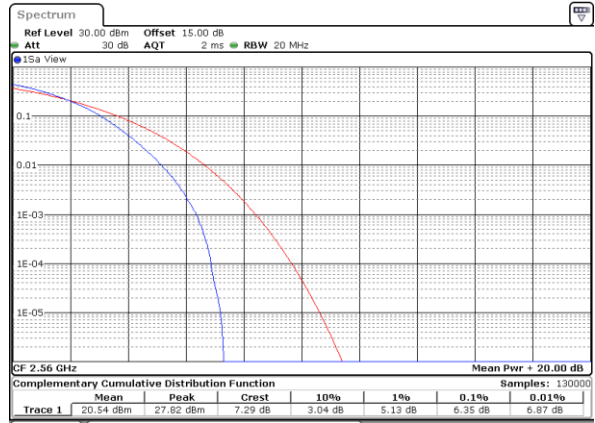

Date: 21.JUL.2022 21:58:36

Highest Channel / 1RB

Date: 21.JUL.2022 21:59:01

Highest Channel / Full RB

Date: 21.JUL.2022 21:59:27

LTE Band 7 / 20MHz / 16QAM

Lowest Channel / 1RB

Date: 21.JUL.2022 21:54:48

Lowest Channel / Full RB

Date: 21.JUL.2022 21:55:14

Middle Channel / 1RB

Date: 21.JUL.2022 21:55:39

Middle Channel / Full RB

Date: 21.JUL.2022 21:56:04

Highest Channel / 1RB

Date: 21.JUL.2022 21:56:29

Highest Channel / Full RB

Date: 21.JUL.2022 21:56:55

LTE Band 7 / 20MHz / 64QAM

Lowest Channel / 1RB

Date: 21.JUL.2022 21:59:52

Lowest Channel / Full RB

Date: 21.JUL.2022 22:00:18

Middle Channel / 1RB

Date: 21.JUL.2022 22:00:43

Middle Channel / Full RB

Date: 21.JUL.2022 22:01:08

Highest Channel / 1RB

Date: 21.JUL.2022 22:01:33

Highest Channel / Full RB

Date: 21.JUL.2022 22:01:59

26dB Bandwidth