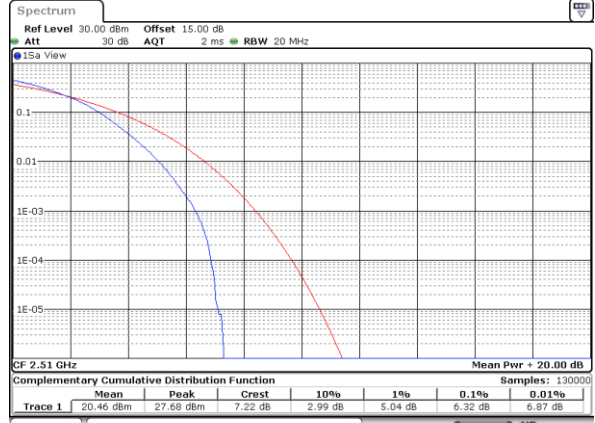

LTE Band 7 / 20MHz / QPSK

Lowest Channel / 1RB

Date: 21.JUL.2022 21:57:20

Lowest Channel / Full RB

Date: 21.JUL.2022 21:57:46

Middle Channel / 1RB

Date: 21.JUL.2022 21:58:11

Middle Channel / Full RB

Date: 21.JUL.2022 21:58:36

Highest Channel / 1RB

Date: 21.JUL.2022 21:59:01

Highest Channel / Full RB

Date: 21.JUL.2022 21:59:27

LTE Band 7 / 20MHz / 16QAM

Lowest Channel / 1RB

Date: 21.JUL.2022 21:54:48

Lowest Channel / Full RB

Date: 21.JUL.2022 21:55:14

Middle Channel / 1RB

Date: 21.JUL.2022 21:55:39

Middle Channel / Full RB

Date: 21.JUL.2022 21:56:04

Highest Channel / 1RB

Date: 21.JUL.2022 21:56:29