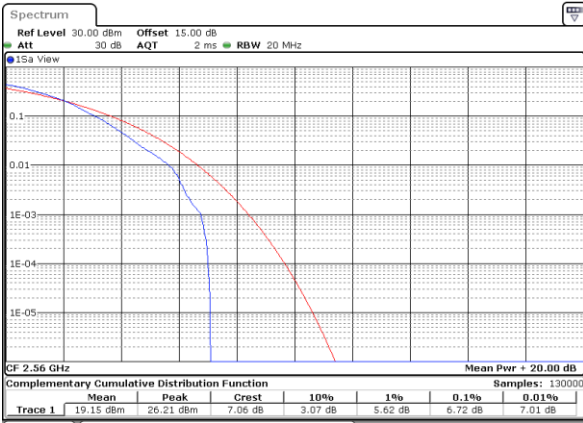

Lowest Channel / Full RB

Date: 21.JUL.2022 21:55:14

Middle Channel / 1RB

Date: 21.JUL.2022 21:55:39

Middle Channel / Full RB

Date: 21.JUL.2022 21:56:04

Highest Channel / 1RB

Date: 21.JUL.2022 21:56:29

Highest Channel / Full RB

Date: 21.JUL.2022 21:56:55

LTE Band 7 / 20MHz / 64QAM

Lowest Channel / 1RB

Date: 21.JUL.2022 21:59:52

Lowest Channel / Full RB

Date: 21.JUL.2022 22:00:18

Middle Channel / 1RB

Date: 21.JUL.2022 22:00:43

Middle Channel / Full RB

Date: 21.JUL.2022 22:01:08

Highest Channel / 1RB

Date: 21.JUL.2022 22:01:33

Highest Channel / Full RB

Date: 21.JUL.2022 22:01:59

26dB Bandwidth