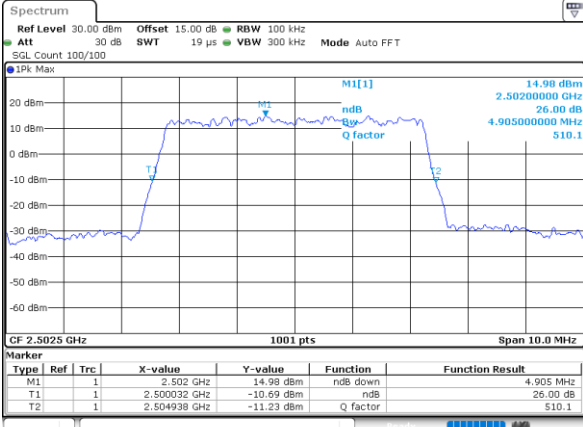

LTE Band 7

Lowest Channel / 5MHz / QPSK

Date: 21_JUL_2022 19:24:27