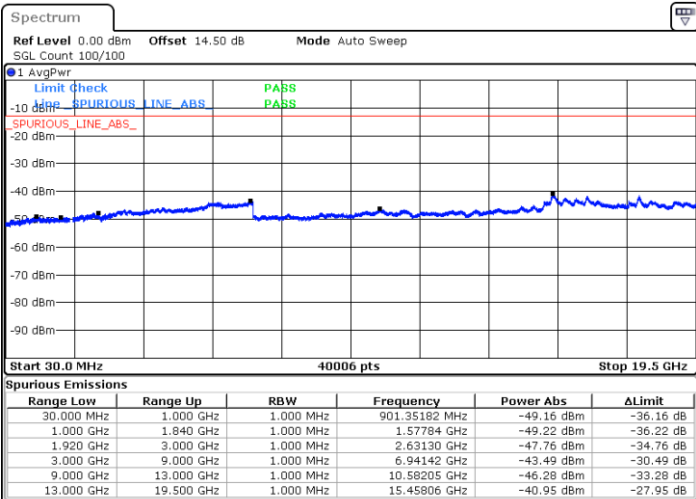

LTE Band 2 / 3MHz

Lowest Channel / 64QAM

Middle Channel / 64QAM

Date: 21.JUL.2022 10:27:12

Date: 21.JUL.2022 10:28:47

Highest Channel / 64QAM

Date: 21.JUL.2022 10:33:08

LTE Band 2 / 5MHz

Lowest Channel / 64QAM

Middle Channel / 64QAM

Date: 21.JUL.2022 10:39:05

Date: 21.JUL.2022 10:40:40

Highest Channel / 64QAM

Date: 21.JUL.2022 10:45:00

LTE Band 2 / 10MHz

Lowest Channel / 64QAM

Middle Channel / 64QAM

Date: 21.JUL.2022 10:49:21

Date: 21.JUL.2022 10:50:57

Highest Channel / 64QAM

Date: 21.JUL.2022 10:55:17

LTE Band 2 / 15MHz

Lowest Channel / 64QAM

Middle Channel / 64QAM