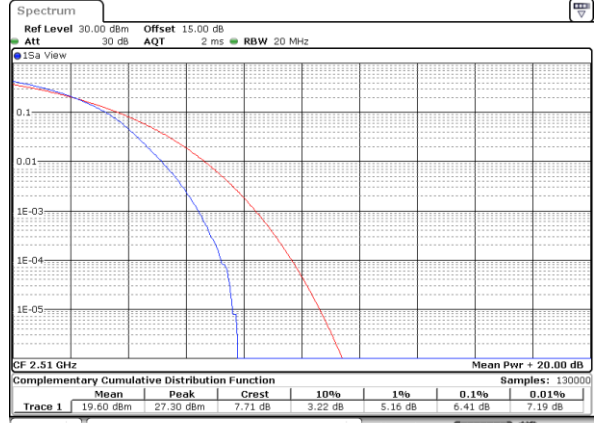

Lowest Channel / Full RB

Date: 21.JUL.2022 21:55:14

Middle Channel / 1RB

Date: 21.JUL.2022 21:55:39

Middle Channel / Full RB

Date: 21.JUL.2022 21:56:04

Highest Channel / 1RB

Date: 21.JUL.2022 21:56:29

Highest Channel / Full RB

Date: 21.JUL.2022 21:56:55

LTE Band 7 / 20MHz / 64QAM

Lowest Channel / 1RB

Date: 21.JUL.2022 21:59:52

Lowest Channel / Full RB

Date: 21.JUL.2022 22:00:18

Middle Channel / 1RB

Date: 21.JUL.2022 22:00:43

Middle Channel / Full RB

Date: 21.JUL.2022 22:01:08

Highest Channel / 1RB

Date: 21.JUL.2022 22:01:33

Highest Channel / Full RB

Date: 21.JUL.2022 22:01:59

26dB Bandwidth