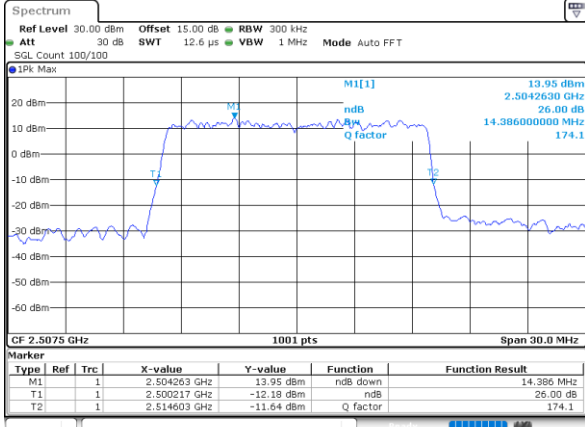

Highest Channel / 20MHz / QPSK

Date: 21_JUL_2022 21:38:13

Highest Channel / 20MHz / 16QAM

Date: 21_JUL_2022 21:38:55

LTE Band 7

Lowest Channel / 5MHz / 64QAM

Date: 21.JUL.2022 20:09:48

Lowest Channel / 10MHz / 64QAM

Date: 21.JUL.2022 20:40:31

Middle Channel / 5MHz / 64QAM

Date: 21.JUL.2022 20:13:05

Middle Channel / 10MHz / 64QAM

Date: 21.JUL.2022 20:44:18

Highest Channel / 5MHz / 64QAM

Date: 21.JUL.2022 20:15:15

Highest Channel / 10MHz / 64QAM

Date: 21.JUL.2022 20:45:57

LTE Band 7

Lowest Channel / 15MHz / 64QAM

Date: 21_JUL_2022 21:15:13

Lowest Channel / 20MHz / 64QAM

Date: 21_JUL_2022 21:45:49

Middle Channel / 15MHz / 64QAM

Date: 21_JUL_2022 21:21:02