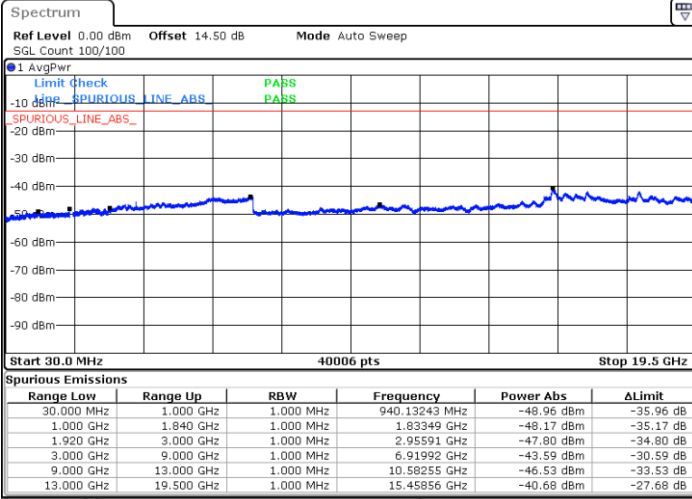

Middle Channel / 64QAM

Date: 21.JUL.2022 10:49:21

Date: 21.JUL.2022 10:50:57

Highest Channel / 64QAM

Date: 21.JUL.2022 10:55:17

LTE Band 2 / 15MHz

Lowest Channel / 64QAM

Middle Channel / 64QAM

Date: 21.JUL.2022 10:59:38

Date: 21.JUL.2022 11:01:13

Highest Channel / 64QAM

Date: 21.JUL.2022 11:05:33

LTE Band 2 / 20MHz

Lowest Channel / 64QAM

Middle Channel / 64QAM

Date: 21.JUL.2022 11:09:54

Date: 21.JUL.2022 11:11:29

Highest Channel / 64QAM

Date: 21.JUL.2022 11:15:49

Frequency Stability

Test Conditions		LTE Band 2 (QPSK) / Middle Channel	Limit
Temperature (°C)	Voltage (Volt)	BW 10MHz	Note 2.
		Deviation (ppm)	Result
50	Normal Voltage	0.0002	PASS
40	Normal Voltage	0.0003	
30	Normal Voltage	0.0000	
20(Ref.)	Normal Voltage	0.0000	
10	Normal Voltage	0.0002	
0	Normal Voltage	0.0001	
-10	Normal Voltage	0.0002	
-20	Normal Voltage	0.0001	
-30	Normal Voltage	0.0003	
20	Maximum Voltage	0.0001	
20	Normal Voltage	0.0000	
20	Battery End Point	0.0001	

Note:

1. Normal Voltage =3.87 V. ; Battery End Point (BEP) =3.6 V. ; Maximum Voltage =4.45 V.
2. Note: The frequency fundamental emissions stay within the authorized frequency block.

LTE Band 7

Peak-to-Average Ratio