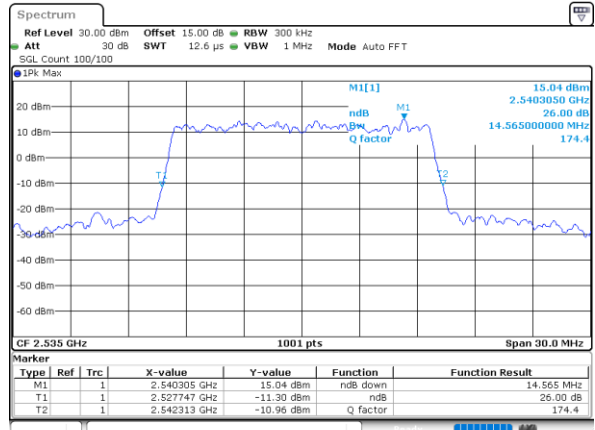

Highest Channel / 10MHz / 16QAM

Date: 21_JUL_2022 20:33:35

LTE Band 7

Lowest Channel / 15MHz / QPSK

Date: 21_JUL_2022 22:11:05

Lowest Channel / 15MHz / 16QAM

Date: 21_JUL_2022 20:56:44

Middle Channel / 15MHz / QPSK

Date: 21_JUL_2022 21:04:16

Middle Channel / 15MHz / 16QAM

Date: 21_JUL_2022 21:04:39

Highest Channel / 15MHz / QPSK

Date: 21_JUL_2022 21:07:54

Highest Channel / 15MHz / 16QAM

Date: 21_JUL_2022 21:08:18

LTE Band 7