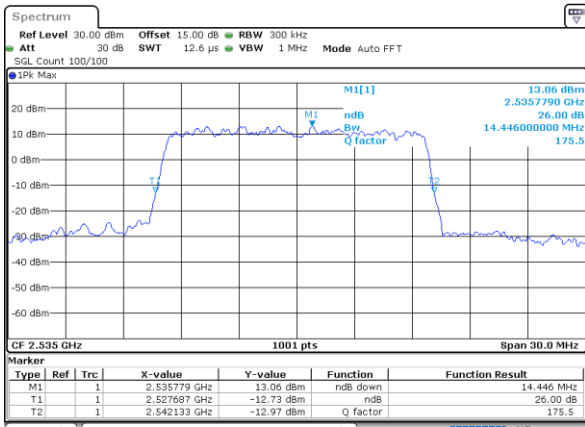

Date: 21.JUL.2022 20:40:31

Middle Channel / 5MHz / 64QAM

Date: 21.JUL.2022 20:13:05

Middle Channel / 10MHz / 64QAM

Date: 21.JUL.2022 20:44:18

Highest Channel / 5MHz / 64QAM

Date: 21.JUL.2022 20:15:15

Highest Channel / 10MHz / 64QAM

Date: 21.JUL.2022 20:45:57

LTE Band 7

Lowest Channel / 15MHz / 64QAM

Date: 21_JUL_2022 21:15:13

Lowest Channel / 20MHz / 64QAM

Date: 21_JUL_2022 21:45:49

Middle Channel / 15MHz / 64QAM

Date: 21_JUL_2022 21:21:02

Middle Channel / 20MHz / 64QAM

Date: 21_JUL_2022 21:49:36

Highest Channel / 15MHz / 64QAM

Date: 21_JUL_2022 21:22:41

Highest Channel / 20MHz / 64QAM

Date: 21_JUL_2022 21:51:15

Occupied Bandwidth

Mode	LTE Band 7 : 99%OBW(MHz)											
BW	1.4MHz		3MHz		5MHz		10MHz		15MHz		20MHz	
Mod.	QPSK	16QAM	QPSK	16QAM	QPSK	16QAM	QPSK	16QAM	QPSK	16QAM	QPSK	16QAM
Lowest CH	-	-	-	-	4.50	4.47	8.99	8.97	13.37	13.34	17.86	17.78
Middle CH	-	-	-	-	4.48	4.49	9.07	9.01	13.40	13.40	17.90	17.82
Highest CH	-	-	-	-	4.48	4.49	8.93	9.01	13.43	13.40	17.94	17.82
Mode	LTE Band 7 : 99%OBW(MHz)											
BW	1.4MHz		3MHz		5MHz		10MHz		15MHz		20MHz	
Mod.	64QAM		64QAM		64QAM		64QAM		64QAM		64QAM	
Lowest CH	-	-	-	-	4.50	-	9.01	-	13.40	-	17.78	-
Middle CH	-	-	-	-	4.51	-	9.01	-	13.43	-	17.90	-
Highest CH	-	-	-	-	4.48	-	8.97	-	13.46	-	17.82	-