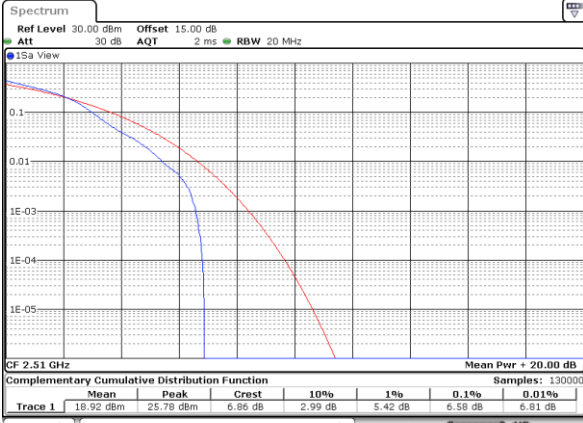

LTE Band 7 / 20MHz / QPSK

Lowest Channel / 1RB

Date: 21.JUL.2022 21:57:20

Lowest Channel / Full RB

Date: 21.JUL.2022 21:57:46

Middle Channel / 1RB

Date: 21.JUL.2022 21:58:11

Middle Channel / Full RB

Date: 21.JUL.2022 21:58:36

Highest Channel / 1RB

Date: 21.JUL.2022 21:59:01

Highest Channel / Full RB

Date: 21.JUL.2022 21:59:27

LTE Band 7 / 20MHz / 16QAM

Lowest Channel / 1RB

Date: 21.JUL.2022 21:54:48

Lowest Channel / Full RB

Date: 21.JUL.2022 21:55:14

Middle Channel / 1RB

Date: 21.JUL.2022 21:55:39

Middle Channel / Full RB

Date: 21.JUL.2022 21:56:04

Highest Channel / 1RB

Date: 21.JUL.2022 21:56:29

Highest Channel / Full RB

Date: 21.JUL.2022 21:56:55

LTE Band 7 / 20MHz / 64QAM

Lowest Channel / 1RB

Date: 21.JUL.2022 21:59:52

Lowest Channel / Full RB

Date: 21.JUL.2022 22:00:18

Middle Channel / 1RB