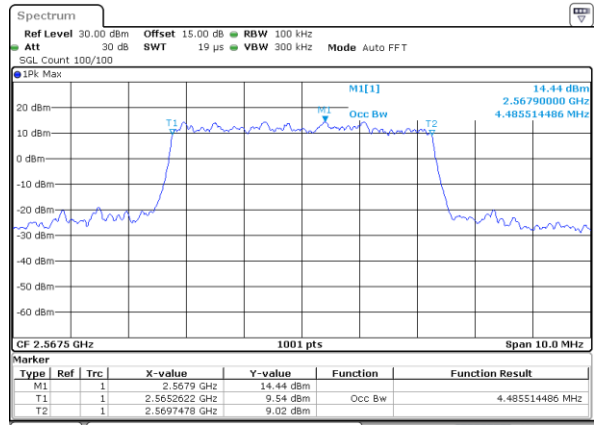

Highest Channel / 5MHz / 16QAM

Date: 21_JUL_2022 19:35:31