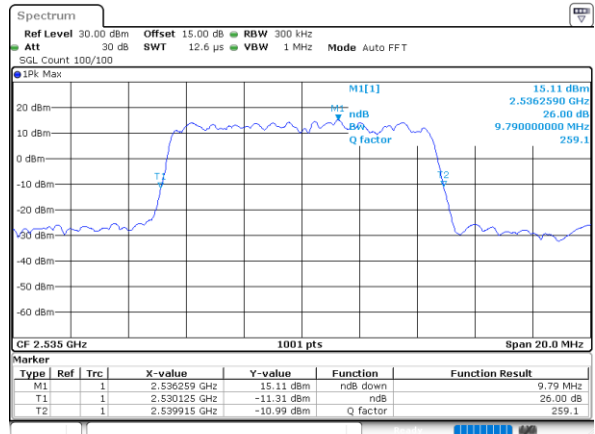

Highest Channel / 20MHz / QPSK

Date: 21_JUL_2022 21:38:13

Highest Channel / 20MHz / 16QAM

Date: 21_JUL_2022 21:38:55

LTE Band 7

Lowest Channel / 5MHz / 64QAM

Date: 21.JUL.2022 20:09:48

Lowest Channel / 10MHz / 64QAM

Date: 21.JUL.2022 20:40:31

Middle Channel / 5MHz / 64QAM

Date: 21.JUL.2022 20:13:05

Middle Channel / 10MHz / 64QAM

Date: 21.JUL.2022 20:44:18

Highest Channel / 5MHz / 64QAM

Date: 21.JUL.2022 20:15:15

Highest Channel / 10MHz / 64QAM