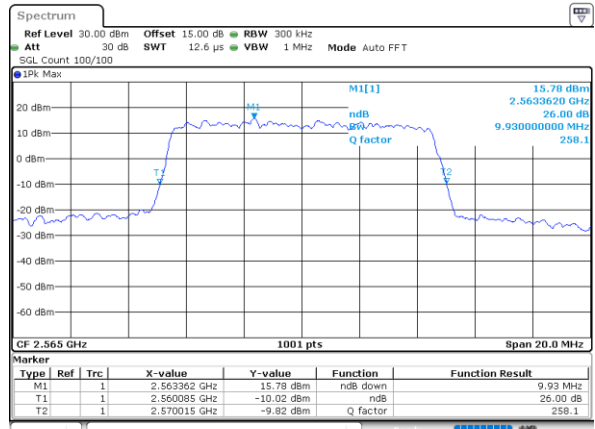

Date: 21_JUL_2022 19:32:41

Highest Channel / 5MHz / QPSK

Date: 21_JUL_2022 19:35:55

Highest Channel / 5MHz / 16QAM

Date: 21_JUL_2022 19:36:19

LTE Band 7

Lowest Channel / 10MHz / QPSK

Date: 21_JUL_2022 20:21:43

Lowest Channel / 10MHz / 16QAM

Date: 21_JUL_2022 20:22:07

Middle Channel / 10MHz / QPSK

Date: 21_JUL_2022 20:29:33

Middle Channel / 10MHz / 16QAM

Date: 21_JUL_2022 20:29:57

Highest Channel / 10MHz / QPSK

Date: 21_JUL_2022 20:33:12

Highest Channel / 10MHz / 16QAM

Date: 21_JUL_2022 20:33:35

LTE Band 7

Lowest Channel / 15MHz / QPSK

Date: 21_JUL_2022 22:11:05

Lowest Channel / 15MHz / 16QAM

Date: 21_JUL_2022 20:56:44

Middle Channel / 15MHz / QPSK