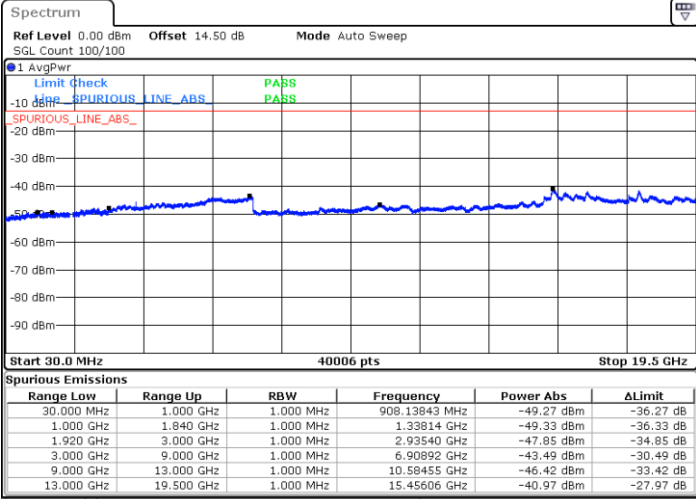

LTE Band 2 / 3MHz

Lowest Channel / 64QAM

Middle Channel / 64QAM

Date: 21.JUL.2022 10:27:12

Date: 21.JUL.2022 10:28:47

Highest Channel / 64QAM

Date: 21.JUL.2022 10:33:08

LTE Band 2 / 5MHz

Lowest Channel / 64QAM

Middle Channel / 64QAM

Date: 21.JUL.2022 10:39:05

Date: 21.JUL.2022 10:40:40

Highest Channel / 64QAM

Date: 21.JUL.2022 10:45:00

LTE Band 2 / 10MHz

Lowest Channel / 64QAM

Middle Channel / 64QAM

Date: 21.JUL.2022 10:49:21

Date: 21.JUL.2022 10:50:57

Highest Channel / 64QAM

Date: 21.JUL.2022 10:55:17

LTE Band 2 / 15MHz

Lowest Channel / 64QAM

Middle Channel / 64QAM