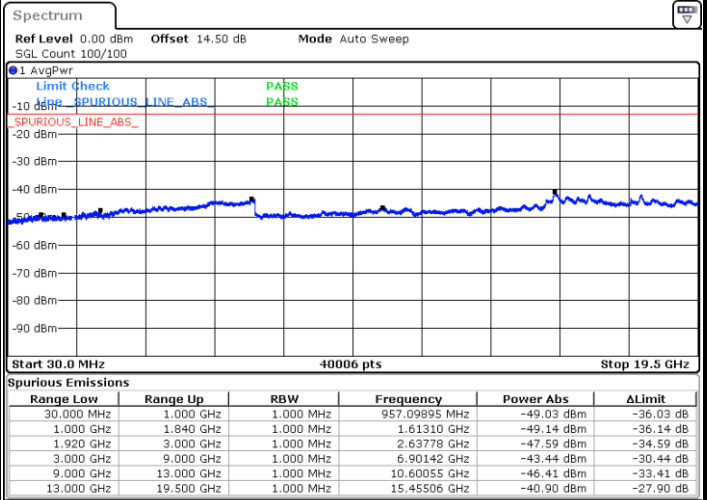

Lowest Channel / 64QAM

Middle Channel / 64QAM

Date: 21.JUL.2022 10:39:05

Date: 21.JUL.2022 10:40:40

Highest Channel / 64QAM

Date: 21.JUL.2022 10:45:00

LTE Band 2 / 10MHz

Lowest Channel / 64QAM

Middle Channel / 64QAM

Date: 21.JUL.2022 10:49:21

Date: 21.JUL.2022 10:50:57

Highest Channel / 64QAM

Date: 21.JUL.2022 10:55:17

LTE Band 2 / 15MHz

Lowest Channel / 64QAM

Middle Channel / 64QAM

Date: 21.JUL.2022 10:59:38

Date: 21.JUL.2022 11:01:13

Highest Channel / 64QAM

Date: 21.JUL.2022 11:05:33

LTE Band 2 / 20MHz

Lowest Channel / 64QAM

Middle Channel / 64QAM

Date: 21.JUL.2022 11:09:54