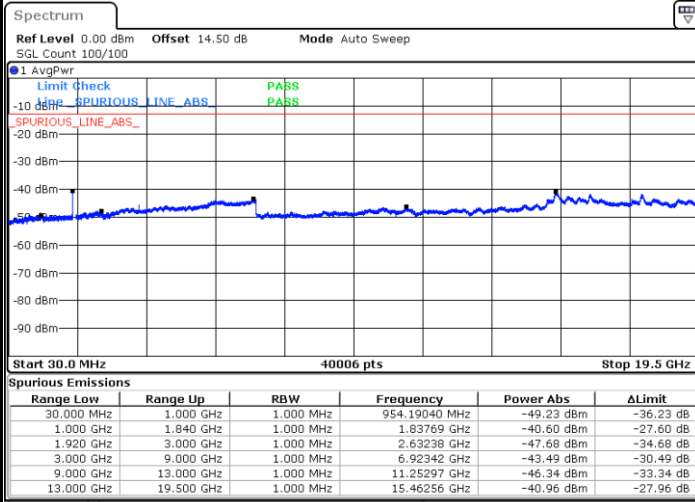

Date: 21.JUL.2022 08:52:58

Date: 21.JUL.2022 08:53:51

LTE Band 2 / 5MHz

Highest Channel / QPSK

Highest Channel / 16QAM

LTE Band 2 / 10MHz

Lowest Channel / QPSK

Lowest Channel / 16QAM

LTE Band 2 / 10MHz

Middle Channel / QPSK

Middle Channel / 16QAM

Date: 21.JUL.2022 09:14:26

Date: 21.JUL.2022 09:15:23

Highest Channel / QPSK

Highest Channel / 16QAM

Date: 21.JUL.2022 09:23:25

Date: 21.JUL.2022 09:24:23

LTE Band 2 / 15MHz

Lowest Channel / QPSK

Lowest Channel / 16QAM

Date: 21.JUL.2022 09:34:08

Date: 21.JUL.2022 09:35:05

Middle Channel / QPSK

Middle Channel / 16QAM