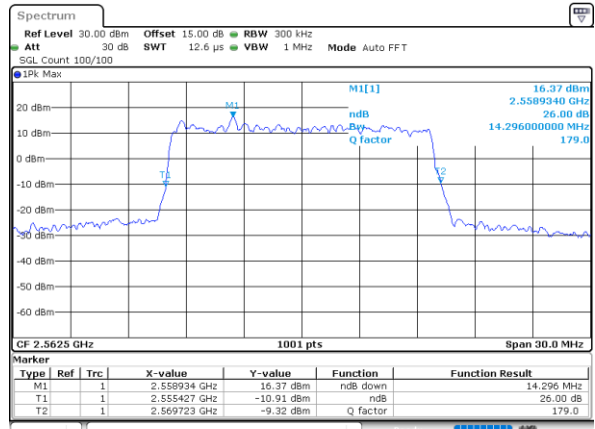

Highest Channel / 10MHz / 16QAM

Date: 21_JUL_2022 20:33:35

LTE Band 7

Lowest Channel / 15MHz / QPSK

Date: 21_JUL_2022 22:11:05

Lowest Channel / 15MHz / 16QAM

Date: 21_JUL_2022 20:56:44

Middle Channel / 15MHz / QPSK

Date: 21_JUL_2022 21:04:16

Middle Channel / 15MHz / 16QAM

Date: 21_JUL_2022 21:04:39

Highest Channel / 15MHz / QPSK

Date: 21_JUL_2022 21:07:54

Highest Channel / 15MHz / 16QAM

Date: 21_JUL_2022 21:08:18

LTE Band 7