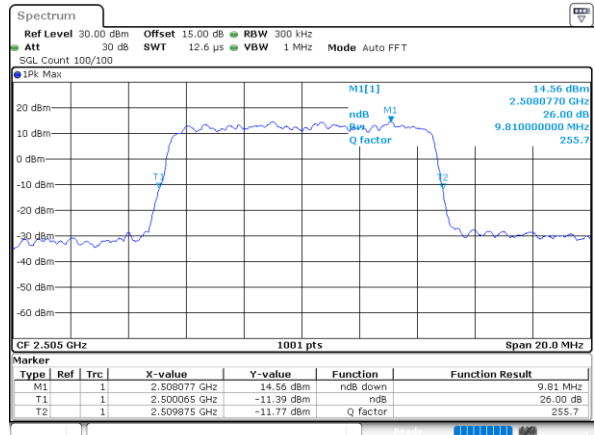

Highest Channel / 20MHz / QPSK

Date: 21_JUL_2022 21:38:13

Highest Channel / 20MHz / 16QAM

Date: 21_JUL_2022 21:38:55

LTE Band 7

Lowest Channel / 5MHz / 64QAM

Date: 21.JUL.2022 20:09:48

Lowest Channel / 10MHz / 64QAM

Date: 21.JUL.2022 20:40:31

Middle Channel / 5MHz / 64QAM

Date: 21.JUL.2022 20:13:05

Middle Channel / 10MHz / 64QAM

Date: 21.JUL.2022 20:44:18

Highest Channel / 5MHz / 64QAM

Date: 21.JUL.2022 20:15:15

Highest Channel / 10MHz / 64QAM