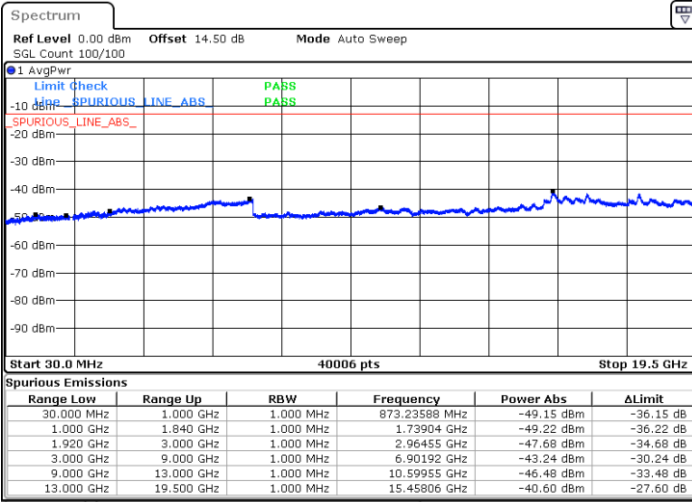

LTE Band 2 / 3MHz

Middle Channel / QPSK

Middle Channel / 16QAM

Date: 21.JUL.2022 01:49:59

Date: 21.JUL.2022 01:51:12

Highest Channel / QPSK

Highest Channel / 16QAM

Date: 21.JUL.2022 01:59:37

Date: 21.JUL.2022 02:00:50

LTE Band 2 / 5MHz

Lowest Channel / QPSK

Lowest Channel / 16QAM

Date: 21.JUL.2022 02:16:29

Date: 21.JUL.2022 02:17:42

Middle Channel / QPSK

Middle Channel / 16QAM

Date: 21.JUL.2022 08:52:58

Date: 21.JUL.2022 08:53:51

LTE Band 2 / 5MHz

Highest Channel / QPSK

Highest Channel / 16QAM

LTE Band 2 / 10MHz

Lowest Channel / QPSK

Lowest Channel / 16QAM