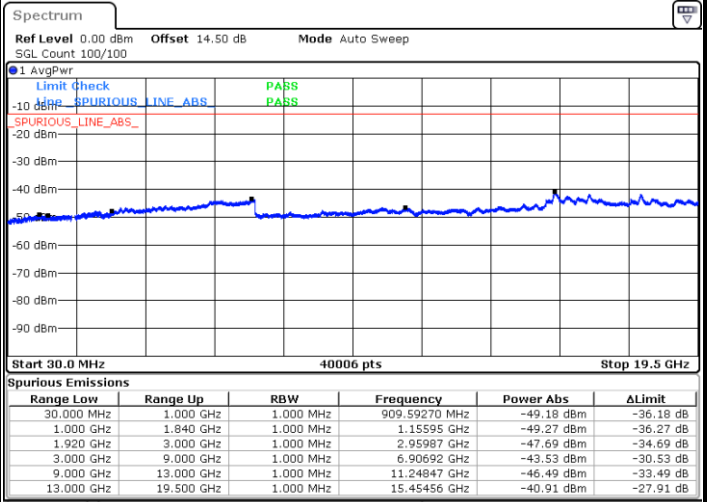

LTE Band 2 / 3MHz

Middle Channel / QPSK

Middle Channel / 16QAM

Date: 21.JUL.2022 01:49:59

Date: 21.JUL.2022 01:51:12

Highest Channel / QPSK

Highest Channel / 16QAM

Date: 21.JUL.2022 01:59:37

Date: 21.JUL.2022 02:00:50

LTE Band 2 / 5MHz

Lowest Channel / QPSK

Lowest Channel / 16QAM

Date: 21.JUL.2022 02:16:29

Date: 21.JUL.2022 02:17:42

Middle Channel / QPSK

Middle Channel / 16QAM

Date: 21.JUL.2022 08:52:58

Date: 21.JUL.2022 08:53:51

LTE Band 2 / 5MHz

Highest Channel / QPSK

Highest Channel / 16QAM

LTE Band 2 / 10MHz

Lowest Channel / QPSK

Lowest Channel / 16QAM