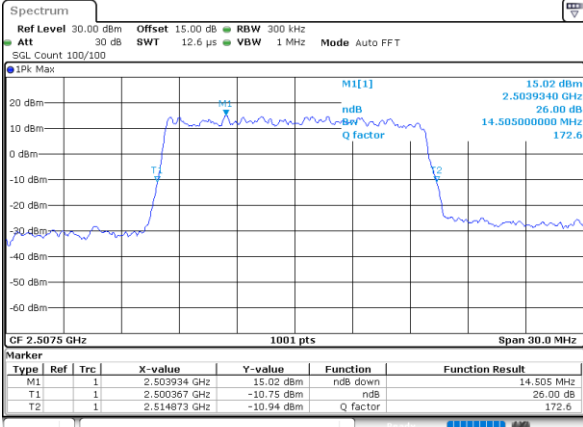

Highest Channel / 10MHz / 16QAM

Date: 21_JUL_2022 20:33:35

LTE Band 7

Lowest Channel / 15MHz / QPSK

Date: 21_JUL_2022 22:11:05

Lowest Channel / 15MHz / 16QAM

Date: 21_JUL_2022 20:56:44

Middle Channel / 15MHz / QPSK

Date: 21_JUL_2022 21:04:16

Middle Channel / 15MHz / 16QAM

Date: 21_JUL_2022 21:04:39

Highest Channel / 15MHz / QPSK

Date: 21_JUL_2022 21:07:54

Highest Channel / 15MHz / 16QAM

Date: 21_JUL_2022 21:08:18

LTE Band 7