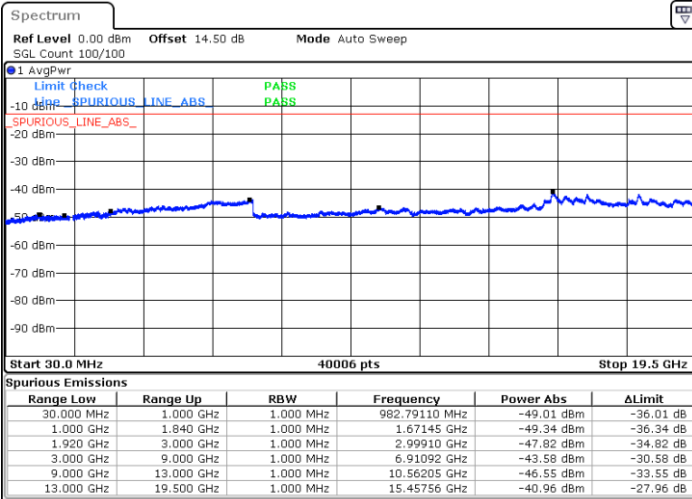

Date: 21.JUL.2022 10:09:04

LTE Band 2 / 1.4MHz

Lowest Channel / 64QAM

Middle Channel / 64QAM

Date: 21.JUL.2022 00:48:31

Date: 21.JUL.2022 00:50:26

Highest Channel / 64QAM

Date: 21.JUL.2022 00:55:05

LTE Band 2 / 3MHz

Lowest Channel / 64QAM

Middle Channel / 64QAM

Date: 21.JUL.2022 10:27:12

Date: 21.JUL.2022 10:28:47

Highest Channel / 64QAM

Date: 21.JUL.2022 10:33:08

LTE Band 2 / 5MHz

Lowest Channel / 64QAM

Middle Channel / 64QAM

Date: 21.JUL.2022 10:39:05

Date: 21.JUL.2022 10:40:40

Highest Channel / 64QAM

Date: 21.JUL.2022 10:45:00

LTE Band 2 / 10MHz

Lowest Channel / 64QAM