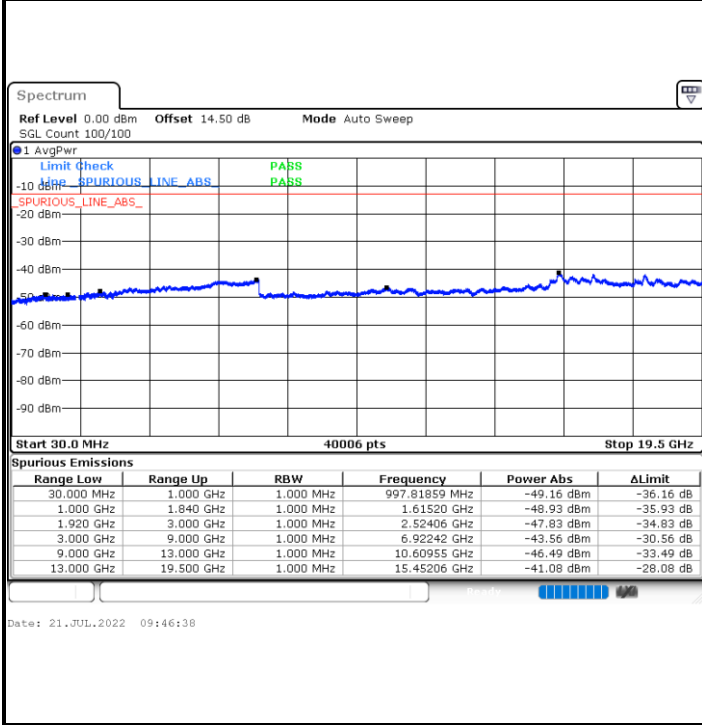

Date: 21.JUL.2022 09:24:23

LTE Band 2 / 15MHz

Lowest Channel / QPSK

Lowest Channel / 16QAM

Date: 21.JUL.2022 09:34:08

Date: 21.JUL.2022 09:35:05

Middle Channel / QPSK

Middle Channel / 16QAM

Date: 21.JUL.2022 09:37:36

Date: 21.JUL.2022 09:38:33

LTE Band 2 / 15MHz

Highest Channel / QPSK

Highest Channel / 16QAM

LTE Band 2 / 20MHz

Lowest Channel / QPSK

Lowest Channel / 16QAM

LTE Band 2 / 20MHz

Middle Channel / QPSK

Middle Channel / 16QAM

Date: 21.JUL.2022 09:59:08

Date: 21.JUL.2022 10:00:04

Highest Channel / QPSK

Highest Channel / 16QAM

Date: 21.JUL.2022 10:08:07

Date: 21.JUL.2022 10:09:04

LTE Band 2 / 1.4MHz

Lowest Channel / 64QAM

Middle Channel / 64QAM

Date: 21.JUL.2022 00:48:31

Date: 21.JUL.2022 00:50:26

Highest Channel / 64QAM

Date: 21.JUL.2022 00:55:05