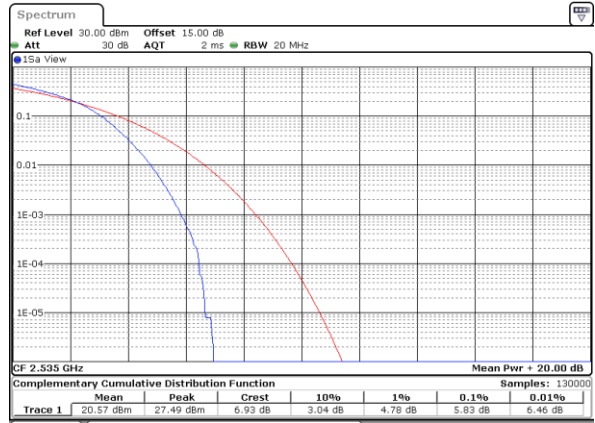

Date: 21.JUL.2022 21:58:36

Highest Channel / 1RB

Date: 21.JUL.2022 21:59:01

Highest Channel / Full RB

Date: 21.JUL.2022 21:59:27

LTE Band 7 / 20MHz / 16QAM

Lowest Channel / 1RB

Date: 21.JUL.2022 21:54:48

Lowest Channel / Full RB

Date: 21.JUL.2022 21:55:14

Middle Channel / 1RB

Date: 21.JUL.2022 21:55:39

Middle Channel / Full RB

Date: 21.JUL.2022 21:56:04

Highest Channel / 1RB

Date: 21.JUL.2022 21:56:29

Highest Channel / Full RB

Date: 21.JUL.2022 21:56:55

LTE Band 7 / 20MHz / 64QAM

Lowest Channel / 1RB

Date: 21.JUL.2022 21:59:52

Lowest Channel / Full RB

Date: 21.JUL.2022 22:00:18

Middle Channel / 1RB

Date: 21.JUL.2022 22:00:43

Middle Channel / Full RB

Date: 21.JUL.2022 22:01:08

Highest Channel / 1RB

Date: 21.JUL.2022 22:01:33

Highest Channel / Full RB

Date: 21.JUL.2022 22:01:59

26dB Bandwidth