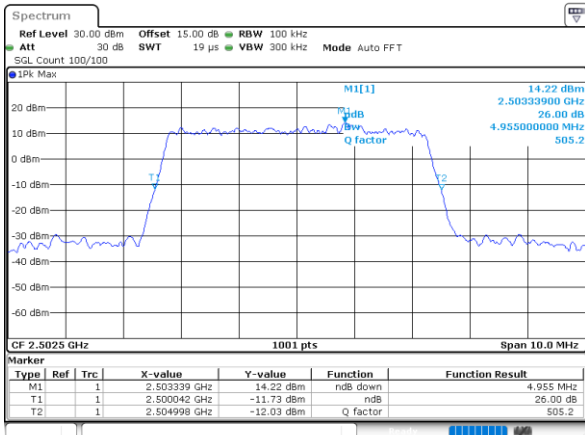

Highest Channel / 20MHz / QPSK

Date: 21_JUL_2022 21:38:13

Highest Channel / 20MHz / 16QAM

Date: 21_JUL_2022 21:38:55

LTE Band 7

Lowest Channel / 5MHz / 64QAM

Date: 21.JUL.2022 20:09:48

Lowest Channel / 10MHz / 64QAM

Date: 21.JUL.2022 20:40:31

Middle Channel / 5MHz / 64QAM

Date: 21.JUL.2022 20:13:05

Middle Channel / 10MHz / 64QAM

Date: 21.JUL.2022 20:44:18

Highest Channel / 5MHz / 64QAM

Date: 21.JUL.2022 20:15:15

Highest Channel / 10MHz / 64QAM