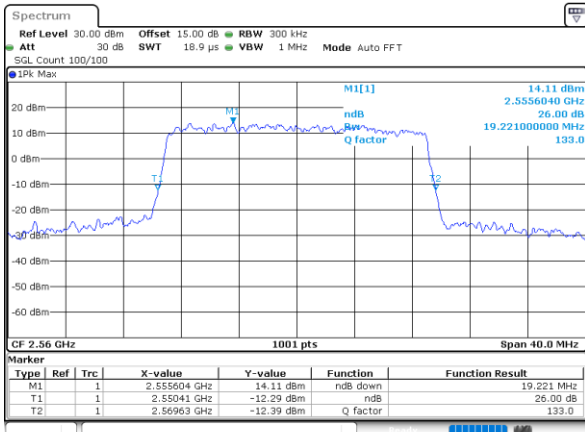

Lowest Channel / 20MHz / QPSK

Date: 21_JUL_2022 21:27:02

Lowest Channel / 20MHz / 16QAM

Date: 21_JUL_2022 21:27:26

Middle Channel / 20MHz / QPSK

Date: 21_JUL_2022 21:34:54

Middle Channel / 20MHz / 16QAM

Date: 21_JUL_2022 21:35:17

Highest Channel / 20MHz / QPSK

Date: 21_JUL_2022 21:38:13

Highest Channel / 20MHz / 16QAM

Date: 21_JUL_2022 21:38:55

LTE Band 7

Lowest Channel / 5MHz / 64QAM

Date: 21.JUL.2022 20:09:48

Lowest Channel / 10MHz / 64QAM