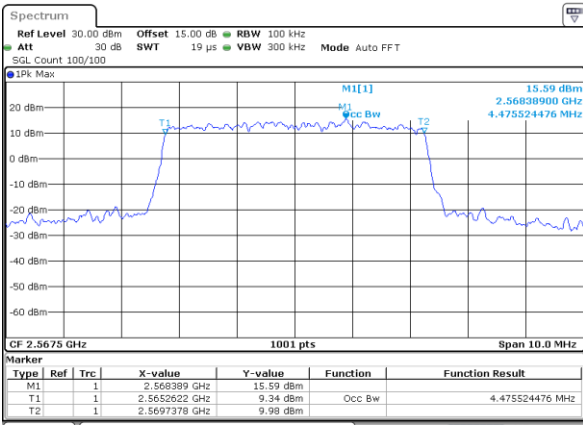

Highest Channel / 5MHz / QPSK

Date: 21_JUL_2022 19:35:07