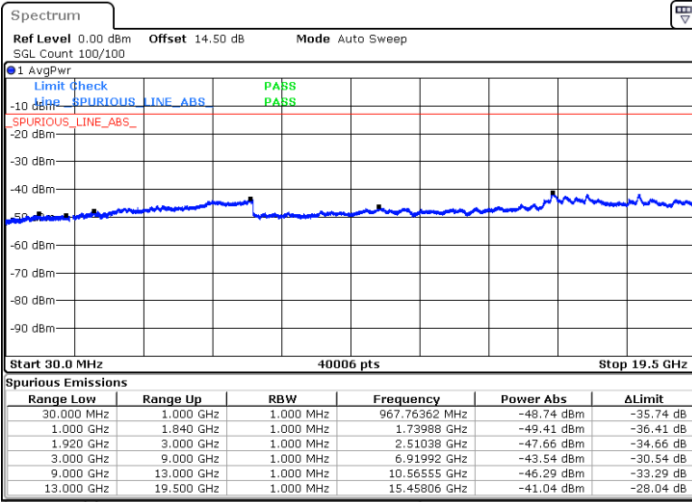

Date: 21.JUL.2022 08:52:58

Date: 21.JUL.2022 08:53:51

LTE Band 2 / 5MHz

Highest Channel / QPSK

Highest Channel / 16QAM

LTE Band 2 / 10MHz

Lowest Channel / QPSK

Lowest Channel / 16QAM

LTE Band 2 / 10MHz

Middle Channel / QPSK

Middle Channel / 16QAM

Date: 21.JUL.2022 09:14:26

Date: 21.JUL.2022 09:15:23

Highest Channel / QPSK

Highest Channel / 16QAM

Date: 21.JUL.2022 09:23:25