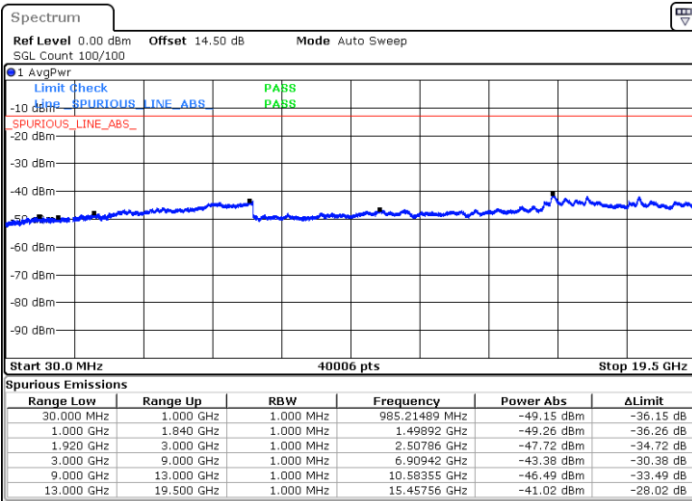

Date: 21.JUL.2022 02:00:50

LTE Band 2 / 5MHz

Lowest Channel / QPSK

Lowest Channel / 16QAM

Date: 21.JUL.2022 02:16:29

Date: 21.JUL.2022 02:17:42

Middle Channel / QPSK

Middle Channel / 16QAM

Date: 21.JUL.2022 08:52:58

Date: 21.JUL.2022 08:53:51

LTE Band 2 / 5MHz

Highest Channel / QPSK

Highest Channel / 16QAM

LTE Band 2 / 10MHz

Lowest Channel / QPSK

Lowest Channel / 16QAM