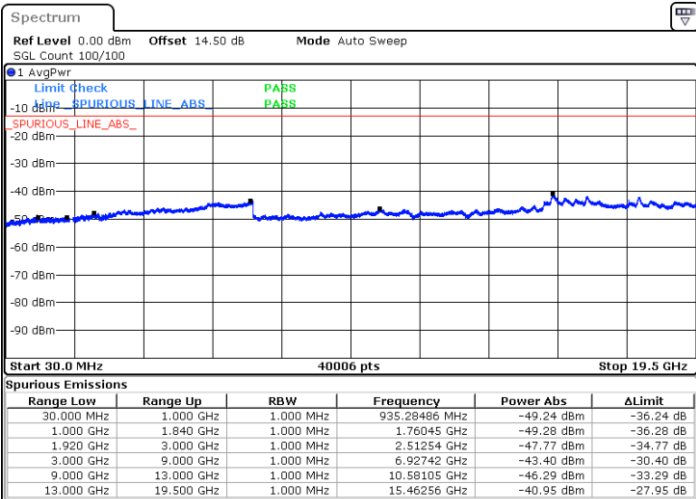

Lowest Channel / 64QAM

Middle Channel / 64QAM

Date: 21.JUL.2022 10:39:05

Date: 21.JUL.2022 10:40:40

Highest Channel / 64QAM

Date: 21.JUL.2022 10:45:00

LTE Band 2 / 10MHz

Lowest Channel / 64QAM

Middle Channel / 64QAM

Date: 21.JUL.2022 10:49:21

Date: 21.JUL.2022 10:50:57

Highest Channel / 64QAM

Date: 21.JUL.2022 10:55:17

LTE Band 2 / 15MHz

Lowest Channel / 64QAM

Middle Channel / 64QAM

Date: 21.JUL.2022 10:59:38

Date: 21.JUL.2022 11:01:13

Highest Channel / 64QAM

Date: 21.JUL.2022 11:05:33

LTE Band 2 / 20MHz

Lowest Channel / 64QAM

Middle Channel / 64QAM

Date: 21.JUL.2022 11:09:54