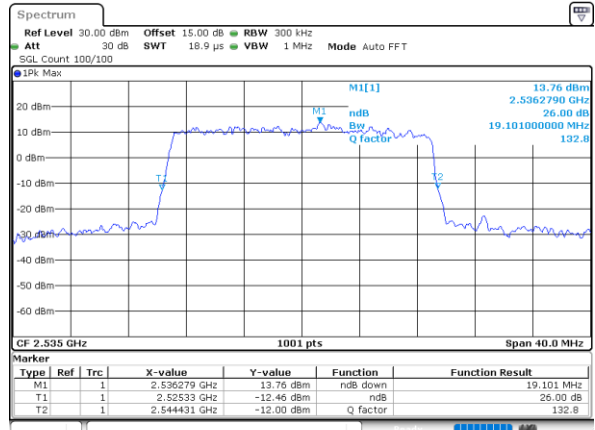

Date: 21_JUL_2022 21:04:16

Middle Channel / 15MHz / 16QAM

Date: 21_JUL_2022 21:04:39

Highest Channel / 15MHz / QPSK

Date: 21_JUL_2022 21:07:54

Highest Channel / 15MHz / 16QAM

Date: 21_JUL_2022 21:08:18

LTE Band 7

Lowest Channel / 20MHz / QPSK

Date: 21_JUL_2022 21:27:02

Lowest Channel / 20MHz / 16QAM

Date: 21_JUL_2022 21:27:26

Middle Channel / 20MHz / QPSK

Date: 21_JUL_2022 21:34:54

Middle Channel / 20MHz / 16QAM

Date: 21_JUL_2022 21:35:17

Highest Channel / 20MHz / QPSK

Date: 21_JUL_2022 21:38:13

Highest Channel / 20MHz / 16QAM

Date: 21_JUL_2022 21:38:55

LTE Band 7

Lowest Channel / 5MHz / 64QAM

Date: 21.JUL.2022 20:09:48

Lowest Channel / 10MHz / 64QAM