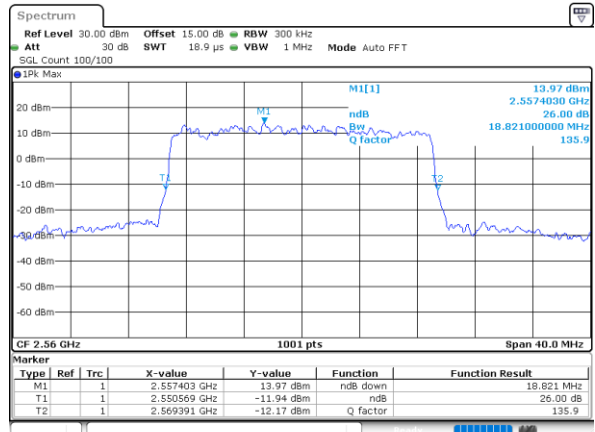

Lowest Channel / 20MHz / QPSK

Date: 21_JUL_2022 21:27:02

Lowest Channel / 20MHz / 16QAM

Date: 21_JUL_2022 21:27:26

Middle Channel / 20MHz / QPSK

Date: 21_JUL_2022 21:34:54

Middle Channel / 20MHz / 16QAM

Date: 21_JUL_2022 21:35:17

Highest Channel / 20MHz / QPSK

Date: 21_JUL_2022 21:38:13

Highest Channel / 20MHz / 16QAM

Date: 21_JUL_2022 21:38:55

LTE Band 7

Lowest Channel / 5MHz / 64QAM

Date: 21.JUL.2022 20:09:48

Lowest Channel / 10MHz / 64QAM