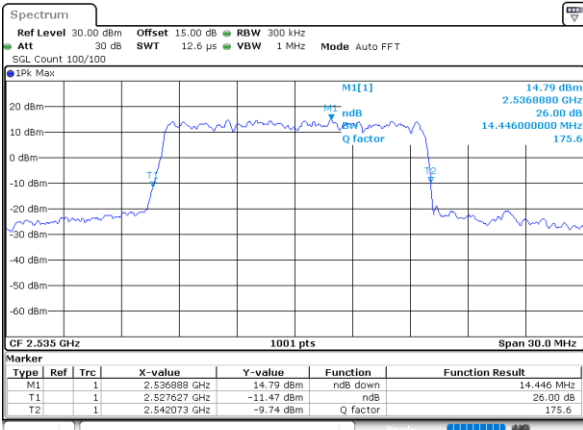

Highest Channel / 10MHz / 16QAM

Date: 21_JUL_2022 20:33:35

LTE Band 7

Lowest Channel / 15MHz / QPSK

Date: 21_JUL_2022 22:11:05

Lowest Channel / 15MHz / 16QAM

Date: 21_JUL_2022 20:56:44

Middle Channel / 15MHz / QPSK

Date: 21_JUL_2022 21:04:16

Middle Channel / 15MHz / 16QAM

Date: 21_JUL_2022 21:04:39

Highest Channel / 15MHz / QPSK

Date: 21_JUL_2022 21:07:54

Highest Channel / 15MHz / 16QAM

Date: 21_JUL_2022 21:08:18

LTE Band 7