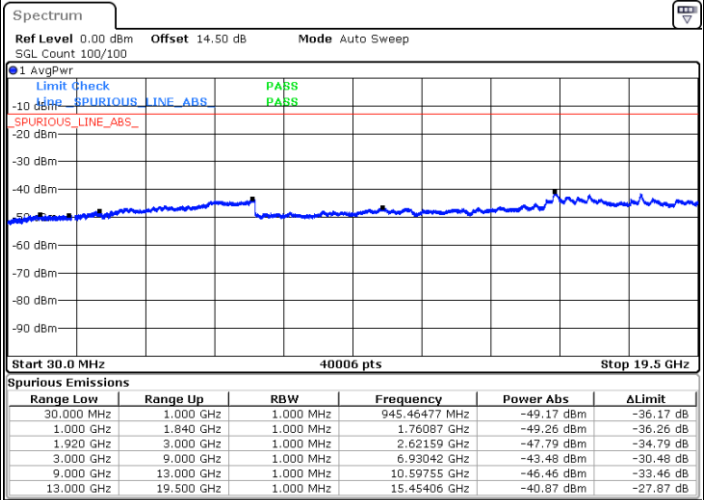

Date: 21.JUL.2022 10:09:04

LTE Band 2 / 1.4MHz

Lowest Channel / 64QAM

Middle Channel / 64QAM

Date: 21.JUL.2022 00:48:31

Date: 21.JUL.2022 00:50:26

Highest Channel / 64QAM

Date: 21.JUL.2022 00:55:05

LTE Band 2 / 3MHz

Lowest Channel / 64QAM

Middle Channel / 64QAM

Date: 21.JUL.2022 10:27:12

Date: 21.JUL.2022 10:28:47

Highest Channel / 64QAM

Date: 21.JUL.2022 10:33:08

LTE Band 2 / 5MHz

Lowest Channel / 64QAM

Middle Channel / 64QAM

Date: 21.JUL.2022 10:39:05

Date: 21.JUL.2022 10:40:40

Highest Channel / 64QAM

Date: 21.JUL.2022 10:45:00

LTE Band 2 / 10MHz

Lowest Channel / 64QAM