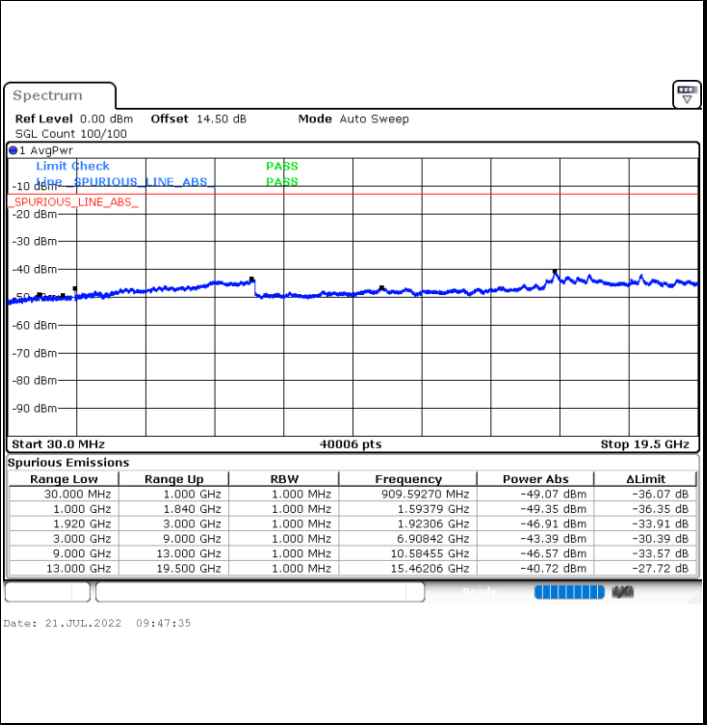

Date: 21.JUL.2022 09:24:23

LTE Band 2 / 15MHz

Lowest Channel / QPSK

Lowest Channel / 16QAM

Date: 21.JUL.2022 09:34:08

Date: 21.JUL.2022 09:35:05

Middle Channel / QPSK

Middle Channel / 16QAM

Date: 21.JUL.2022 09:37:36

Date: 21.JUL.2022 09:38:33

LTE Band 2 / 15MHz

Highest Channel / QPSK

Highest Channel / 16QAM

LTE Band 2 / 20MHz

Lowest Channel / QPSK

Lowest Channel / 16QAM

LTE Band 2 / 20MHz

Middle Channel / QPSK

Middle Channel / 16QAM

Date: 21.JUL.2022 09:59:08

Date: 21.JUL.2022 10:00:04

Highest Channel / QPSK

Highest Channel / 16QAM

Date: 21.JUL.2022 10:08:07