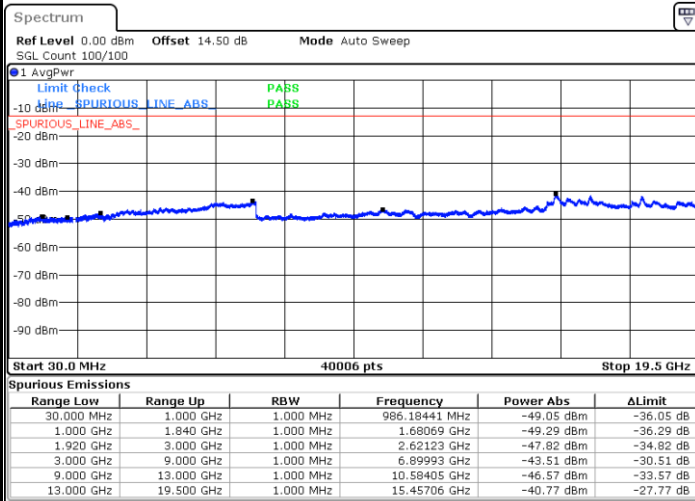

Date: 21.JUL.2022 09:24:23

LTE Band 2 / 15MHz

Lowest Channel / QPSK

Lowest Channel / 16QAM

Date: 21.JUL.2022 09:34:08

Date: 21.JUL.2022 09:35:05

Middle Channel / QPSK

Middle Channel / 16QAM

Date: 21.JUL.2022 09:37:36

Date: 21.JUL.2022 09:38:33

LTE Band 2 / 15MHz

Highest Channel / QPSK

Highest Channel / 16QAM

LTE Band 2 / 20MHz

Lowest Channel / QPSK

Lowest Channel / 16QAM