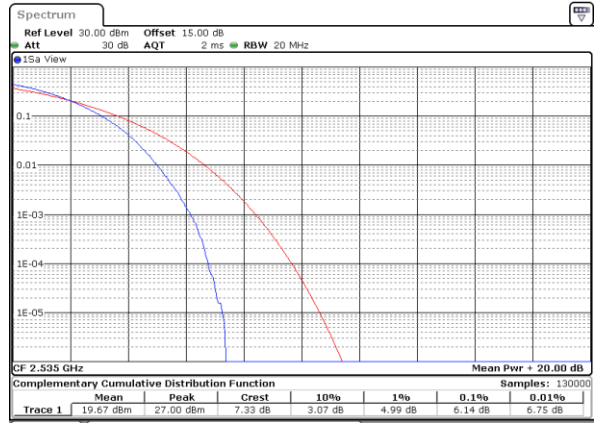

Lowest Channel / Full RB

Date: 21.JUL.2022 21:55:14

Middle Channel / 1RB

Date: 21.JUL.2022 21:55:39

Middle Channel / Full RB

Date: 21.JUL.2022 21:56:04

Highest Channel / 1RB

Date: 21.JUL.2022 21:56:29

Highest Channel / Full RB

Date: 21.JUL.2022 21:56:55

LTE Band 7 / 20MHz / 64QAM

Lowest Channel / 1RB

Date: 21.JUL.2022 21:59:52

Lowest Channel / Full RB

Date: 21.JUL.2022 22:00:18

Middle Channel / 1RB

Date: 21.JUL.2022 22:00:43

Middle Channel / Full RB

Date: 21.JUL.2022 22:01:08

Highest Channel / 1RB

Date: 21.JUL.2022 22:01:33

Highest Channel / Full RB

Date: 21.JUL.2022 22:01:59

26dB Bandwidth