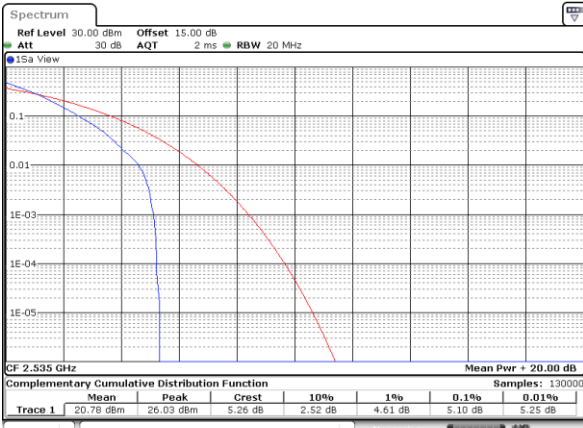

Mode	LTE Band 7 / 20MHz				
Mod.	QPSK		16QAM		Limit: 13dB
RB Size	1RB	Full RB	1RB	Full RB	Result
Lowest CH	4.96	5.30	6.58	6.32	PASS
Middle CH	5.10	4.99	6.46	5.83	
Highest CH	5.13	5.33	6.43	6.35	
Mode	LTE Band 7 / 20MHz				
Mod.	64QAM				Limit: 13dB
RB Size	1RB	Full RB			Result
Lowest CH	6.78	6.41	-	-	PASS
Middle CH	6.26	6.14	-	-	
Highest CH	6.72	6.64	-	-	

LTE Band 7 / 20MHz / QPSK

Lowest Channel / 1RB

Date: 21.JUL.2022 21:57:20

Lowest Channel / Full RB

Date: 21.JUL.2022 21:57:46

Middle Channel / 1RB

Date: 21.JUL.2022 21:58:11

Middle Channel / Full RB

Date: 21.JUL.2022 21:58:36

Highest Channel / 1RB

Date: 21.JUL.2022 21:59:01

Highest Channel / Full RB

Date: 21.JUL.2022 21:59:27

LTE Band 7 / 20MHz / 16QAM

Lowest Channel / 1RB

Date: 21.JUL.2022 21:54:48

Lowest Channel / Full RB

Date: 21.JUL.2022 21:55:14

Middle Channel / 1RB

Date: 21.JUL.2022 21:55:39

Middle Channel / Full RB

Date: 21.JUL.2022 21:56:04

Highest Channel / 1RB

Date: 21.JUL.2022 21:56:29