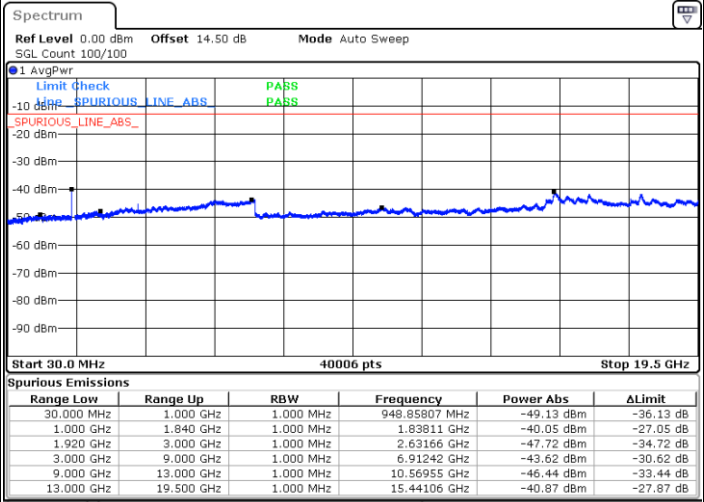

LTE Band 2 / 10MHz

Middle Channel / QPSK

Middle Channel / 16QAM

Date: 21.JUL.2022 09:14:26

Date: 21.JUL.2022 09:15:23

Highest Channel / QPSK

Highest Channel / 16QAM

Date: 21.JUL.2022 09:23:25

Date: 21.JUL.2022 09:24:23

LTE Band 2 / 15MHz

Lowest Channel / QPSK

Lowest Channel / 16QAM

Date: 21.JUL.2022 09:34:08

Date: 21.JUL.2022 09:35:05

Middle Channel / QPSK

Middle Channel / 16QAM

Date: 21.JUL.2022 09:37:36

Date: 21.JUL.2022 09:38:33

LTE Band 2 / 15MHz

Highest Channel / QPSK

Highest Channel / 16QAM

LTE Band 2 / 20MHz

Lowest Channel / QPSK

Lowest Channel / 16QAM