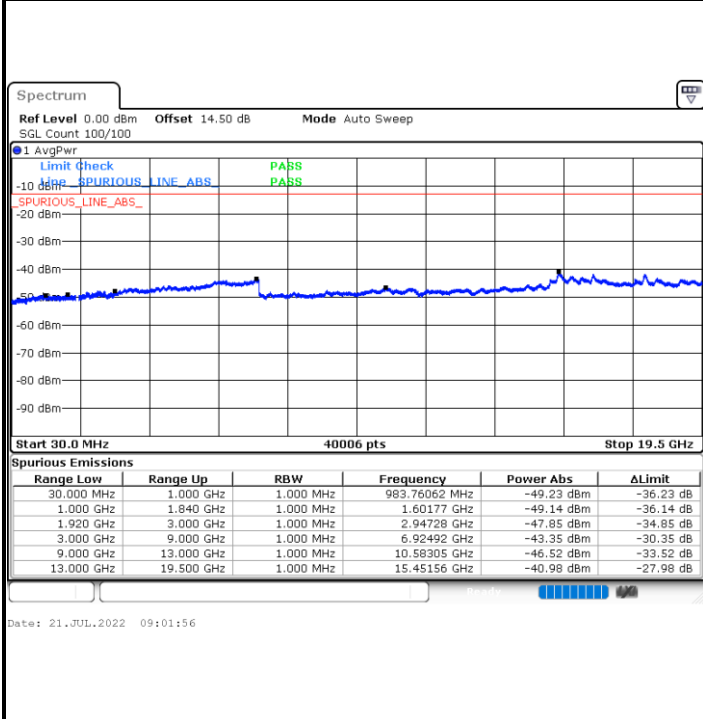

LTE Band 2 / 3MHz

Middle Channel / QPSK

Middle Channel / 16QAM

Date: 21.JUL.2022 01:49:59

Date: 21.JUL.2022 01:51:12

Highest Channel / QPSK

Highest Channel / 16QAM

Date: 21.JUL.2022 01:59:37

Date: 21.JUL.2022 02:00:50

LTE Band 2 / 5MHz

Lowest Channel / QPSK

Lowest Channel / 16QAM

Date: 21.JUL.2022 02:16:29

Date: 21.JUL.2022 02:17:42

Middle Channel / QPSK

Middle Channel / 16QAM

Date: 21.JUL.2022 08:52:58

Date: 21.JUL.2022 08:53:51

LTE Band 2 / 5MHz

Highest Channel / QPSK

Highest Channel / 16QAM

LTE Band 2 / 10MHz

Lowest Channel / QPSK

Lowest Channel / 16QAM