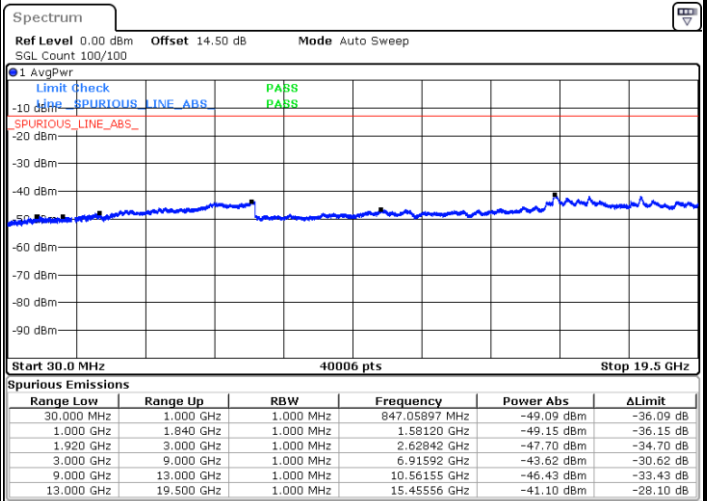

Date: 21.JUL.2022 08:52:58

Date: 21.JUL.2022 08:53:51

LTE Band 2 / 5MHz

Highest Channel / QPSK

Highest Channel / 16QAM

LTE Band 2 / 10MHz

Lowest Channel / QPSK

Lowest Channel / 16QAM

LTE Band 2 / 10MHz

Middle Channel / QPSK

Middle Channel / 16QAM

Date: 21.JUL.2022 09:14:26

Date: 21.JUL.2022 09:15:23

Highest Channel / QPSK

Highest Channel / 16QAM

Date: 21.JUL.2022 09:23:25

Date: 21.JUL.2022 09:24:23

LTE Band 2 / 15MHz

Lowest Channel / QPSK

Lowest Channel / 16QAM

Date: 21.JUL.2022 09:34:08

Date: 21.JUL.2022 09:35:05

Middle Channel / QPSK

Middle Channel / 16QAM

Date: 21.JUL.2022 09:37:36

Date: 21.JUL.2022 09:38:33

LTE Band 2 / 15MHz

Highest Channel / QPSK

Highest Channel / 16QAM

LTE Band 2 / 20MHz

Lowest Channel / QPSK

Lowest Channel / 16QAM