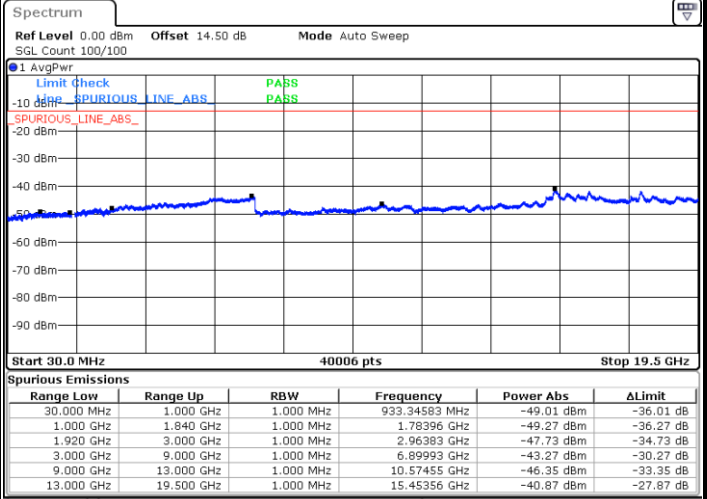

LTE Band 2 / 20MHz

Middle Channel / QPSK

Middle Channel / 16QAM

Date: 21.JUL.2022 09:59:08

Date: 21.JUL.2022 10:00:04

Highest Channel / QPSK

Highest Channel / 16QAM

Date: 21.JUL.2022 10:08:07

Date: 21.JUL.2022 10:09:04

LTE Band 2 / 1.4MHz

Lowest Channel / 64QAM

Middle Channel / 64QAM

Date: 21.JUL.2022 00:48:31

Date: 21.JUL.2022 00:50:26

Highest Channel / 64QAM

Date: 21.JUL.2022 00:55:05

LTE Band 2 / 3MHz

Lowest Channel / 64QAM

Middle Channel / 64QAM

Date: 21.JUL.2022 10:27:12

Date: 21.JUL.2022 10:28:47

Highest Channel / 64QAM

Date: 21.JUL.2022 10:33:08

LTE Band 2 / 5MHz