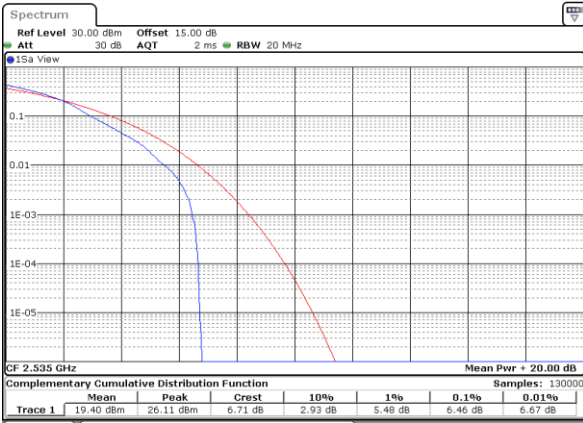

LTE Band 7 / 20MHz / QPSK

Lowest Channel / 1RB

Date: 21.JUL.2022 21:57:20

Lowest Channel / Full RB

Date: 21.JUL.2022 21:57:46

Middle Channel / 1RB

Date: 21.JUL.2022 21:58:11

Middle Channel / Full RB

Date: 21.JUL.2022 21:58:36

Highest Channel / 1RB

Date: 21.JUL.2022 21:59:01

Highest Channel / Full RB

Date: 21.JUL.2022 21:59:27

LTE Band 7 / 20MHz / 16QAM

Lowest Channel / 1RB

Date: 21.JUL.2022 21:54:48

Lowest Channel / Full RB

Date: 21.JUL.2022 21:55:14

Middle Channel / 1RB

Date: 21.JUL.2022 21:55:39

Middle Channel / Full RB

Date: 21.JUL.2022 21:56:04

Highest Channel / 1RB

Date: 21.JUL.2022 21:56:29