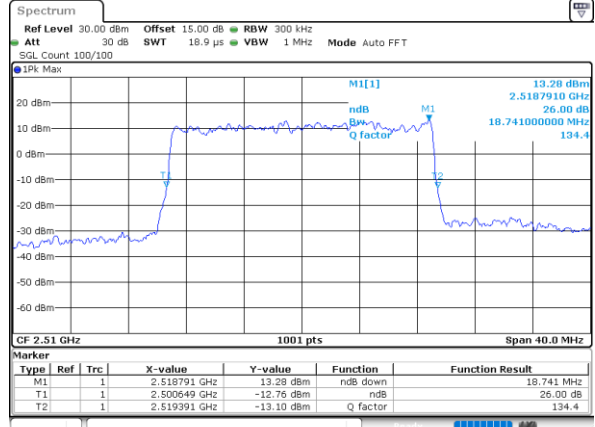

Lowest Channel / 20MHz / 16QAM

Date: 21_JUL_2022 21:27:26