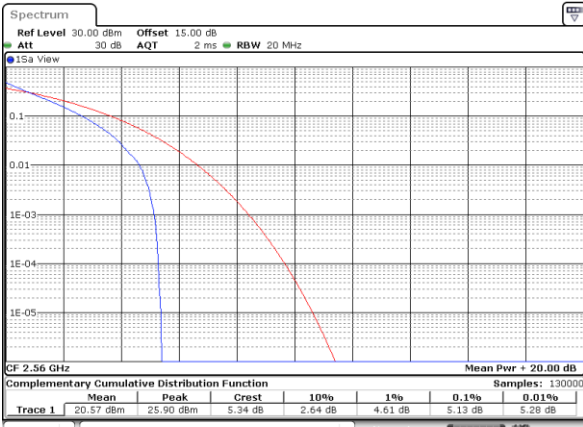

Mode	LTE Band 7 / 20MHz				
Mod.	QPSK		16QAM		Limit: 13dB
RB Size	1RB	Full RB	1RB	Full RB	Result
Lowest CH	4.96	5.30	6.58	6.32	PASS
Middle CH	5.10	4.99	6.46	5.83	
Highest CH	5.13	5.33	6.43	6.35	
Mode	LTE Band 7 / 20MHz				
Mod.	64QAM				Limit: 13dB
RB Size	1RB	Full RB			Result
Lowest CH	6.78	6.41	-	-	PASS
Middle CH	6.26	6.14	-	-	
Highest CH	6.72	6.64	-	-	

LTE Band 7 / 20MHz / QPSK

Lowest Channel / 1RB

Date: 21.JUL.2022 21:57:20

Lowest Channel / Full RB

Date: 21.JUL.2022 21:57:46

Middle Channel / 1RB

Date: 21.JUL.2022 21:58:11

Middle Channel / Full RB

Date: 21.JUL.2022 21:58:36

Highest Channel / 1RB

Date: 21.JUL.2022 21:59:01

Highest Channel / Full RB

Date: 21.JUL.2022 21:59:27

LTE Band 7 / 20MHz / 16QAM

Lowest Channel / 1RB

Date: 21.JUL.2022 21:54:48

Lowest Channel / Full RB

Date: 21.JUL.2022 21:55:14

Middle Channel / 1RB

Date: 21.JUL.2022 21:55:39

Middle Channel / Full RB

Date: 21.JUL.2022 21:56:04

Highest Channel / 1RB

Date: 21.JUL.2022 21:56:29