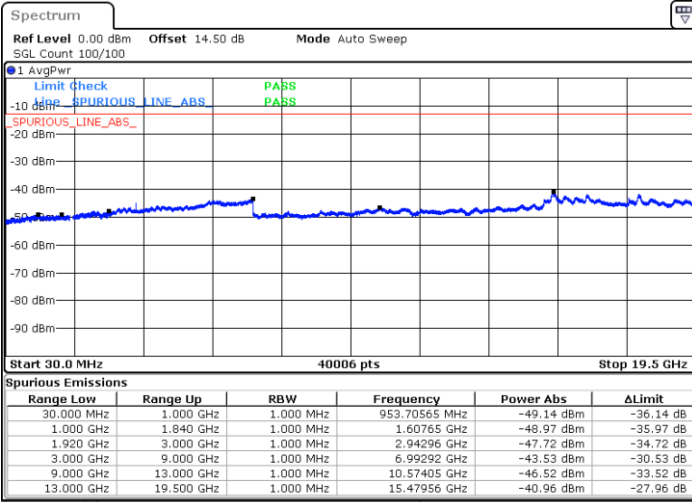

LTE Band 2 / 3MHz

Middle Channel / QPSK

Middle Channel / 16QAM

Date: 21.JUL.2022 01:49:59

Date: 21.JUL.2022 01:51:12

Highest Channel / QPSK

Highest Channel / 16QAM

Date: 21.JUL.2022 01:59:37

Date: 21.JUL.2022 02:00:50

LTE Band 2 / 5MHz

Lowest Channel / QPSK

Lowest Channel / 16QAM

Date: 21.JUL.2022 02:16:29

Date: 21.JUL.2022 02:17:42

Middle Channel / QPSK

Middle Channel / 16QAM

Date: 21.JUL.2022 08:52:58

Date: 21.JUL.2022 08:53:51

LTE Band 2 / 5MHz

Highest Channel / QPSK

Highest Channel / 16QAM

LTE Band 2 / 10MHz

Lowest Channel / QPSK

Lowest Channel / 16QAM