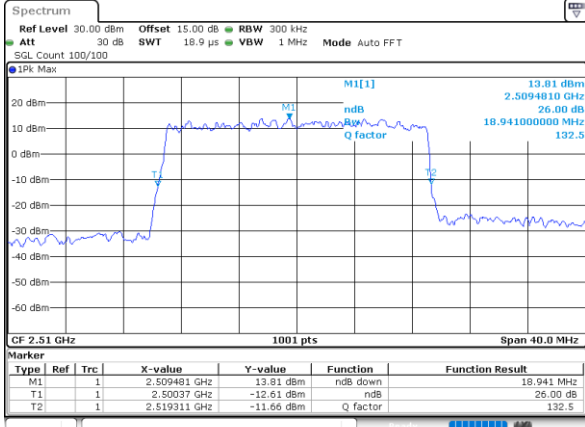

LTE Band 7

Lowest Channel / 20MHz / QPSK

Date: 21_JUL_2022 21:27:02