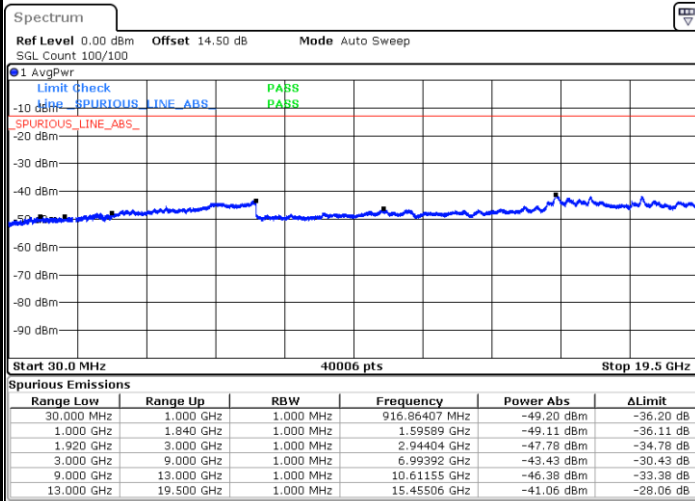

Date: 21.JUL.2022 09:37:36

Date: 21.JUL.2022 09:38:33

LTE Band 2 / 15MHz

Highest Channel / QPSK

Highest Channel / 16QAM

LTE Band 2 / 20MHz

Lowest Channel / QPSK

Lowest Channel / 16QAM

LTE Band 2 / 20MHz

Middle Channel / QPSK

Middle Channel / 16QAM

Date: 21.JUL.2022 09:59:08

Date: 21.JUL.2022 10:00:04

Highest Channel / QPSK

Highest Channel / 16QAM

Date: 21.JUL.2022 10:08:07

Date: 21.JUL.2022 10:09:04

LTE Band 2 / 1.4MHz

Lowest Channel / 64QAM

Middle Channel / 64QAM

Date: 21.JUL.2022 00:48:31

Date: 21.JUL.2022 00:50:26

Highest Channel / 64QAM

Date: 21.JUL.2022 00:55:05