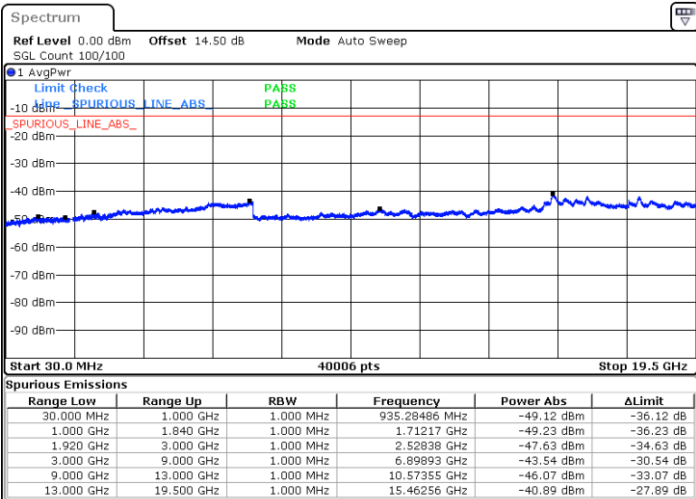

LTE Band 2 / 20MHz

Middle Channel / QPSK

Middle Channel / 16QAM

Date: 21.JUL.2022 09:59:08

Date: 21.JUL.2022 10:00:04

Highest Channel / QPSK

Highest Channel / 16QAM

Date: 21.JUL.2022 10:08:07

Date: 21.JUL.2022 10:09:04

LTE Band 2 / 1.4MHz

Lowest Channel / 64QAM

Middle Channel / 64QAM

Date: 21.JUL.2022 00:48:31

Date: 21.JUL.2022 00:50:26

Highest Channel / 64QAM

Date: 21.JUL.2022 00:55:05

LTE Band 2 / 3MHz

Lowest Channel / 64QAM

Middle Channel / 64QAM

Date: 21.JUL.2022 10:27:12

Date: 21.JUL.2022 10:28:47

Highest Channel / 64QAM

Date: 21.JUL.2022 10:33:08

LTE Band 2 / 5MHz