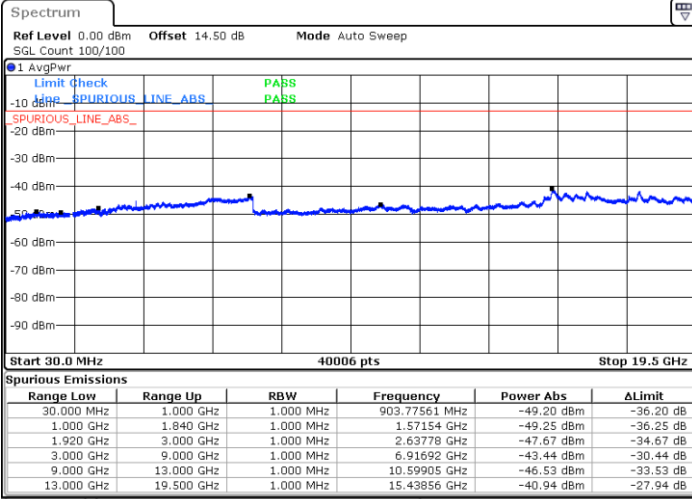

LTE Band 2 / 20MHz

Middle Channel / QPSK

Middle Channel / 16QAM

Date: 21.JUL.2022 09:59:08

Date: 21.JUL.2022 10:00:04

Highest Channel / QPSK

Highest Channel / 16QAM

Date: 21.JUL.2022 10:08:07

Date: 21.JUL.2022 10:09:04

LTE Band 2 / 1.4MHz

Lowest Channel / 64QAM

Middle Channel / 64QAM

Date: 21.JUL.2022 00:48:31

Date: 21.JUL.2022 00:50:26

Highest Channel / 64QAM

Date: 21.JUL.2022 00:55:05

LTE Band 2 / 3MHz

Lowest Channel / 64QAM

Middle Channel / 64QAM

Date: 21.JUL.2022 10:27:12

Date: 21.JUL.2022 10:28:47

Highest Channel / 64QAM

Date: 21.JUL.2022 10:33:08

LTE Band 2 / 5MHz