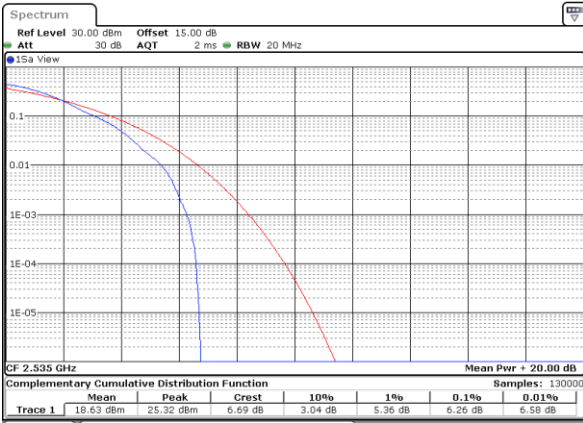

Lowest Channel / Full RB

Date: 21.JUL.2022 21:55:14

Middle Channel / 1RB

Date: 21.JUL.2022 21:55:39

Middle Channel / Full RB

Date: 21.JUL.2022 21:56:04

Highest Channel / 1RB

Date: 21.JUL.2022 21:56:29

Highest Channel / Full RB

Date: 21.JUL.2022 21:56:55

LTE Band 7 / 20MHz / 64QAM

Lowest Channel / 1RB

Date: 21.JUL.2022 21:59:52

Lowest Channel / Full RB

Date: 21.JUL.2022 22:00:18

Middle Channel / 1RB

Date: 21.JUL.2022 22:00:43

Middle Channel / Full RB

Date: 21.JUL.2022 22:01:08

Highest Channel / 1RB

Date: 21.JUL.2022 22:01:33

Highest Channel / Full RB

Date: 21.JUL.2022 22:01:59

26dB Bandwidth