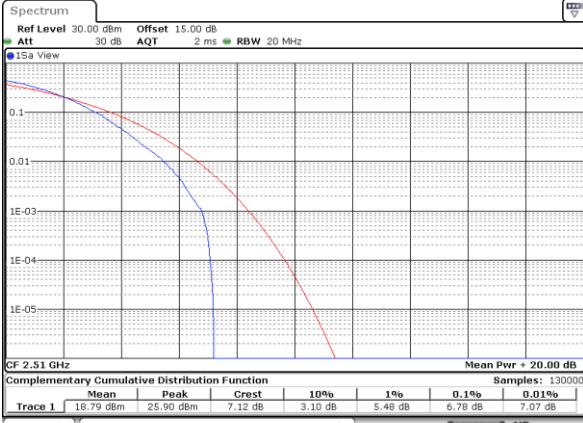

Lowest Channel / Full RB

Date: 21.JUL.2022 21:55:14

Middle Channel / 1RB

Date: 21.JUL.2022 21:55:39

Middle Channel / Full RB

Date: 21.JUL.2022 21:56:04

Highest Channel / 1RB

Date: 21.JUL.2022 21:56:29

Highest Channel / Full RB

Date: 21.JUL.2022 21:56:55

LTE Band 7 / 20MHz / 64QAM

Lowest Channel / 1RB

Date: 21.JUL.2022 21:59:52

Lowest Channel / Full RB

Date: 21.JUL.2022 22:00:18

Middle Channel / 1RB

Date: 21.JUL.2022 22:00:43

Middle Channel / Full RB

Date: 21.JUL.2022 22:01:08

Highest Channel / 1RB

Date: 21.JUL.2022 22:01:33

Highest Channel / Full RB

Date: 21.JUL.2022 22:01:59

26dB Bandwidth

Mode	LTE Band 7 : 26dB BW(MHz)											
BW	1.4MHz		3MHz		5MHz		10MHz		15MHz		20MHz	
Mod.	QPSK	16QAM	QPSK	16QAM	QPSK	16QAM	QPSK	16QAM	QPSK	16QAM	QPSK	16QAM
Lowest CH	-	-	-	-	4.91	5.02	9.77	9.77	14.51	14.30	18.94	18.74
Middle CH	-	-	-	-	4.88	4.86	9.87	9.67	14.45	14.57	18.86	19.10
Highest CH	-	-	-	-	4.92	4.94	9.71	9.93	14.15	14.30	19.22	18.82
Mode	LTE Band 7 : 26dB BW(MHz)											
BW	1.4MHz		3MHz		5MHz		10MHz		15MHz		20MHz	
Mod.	64QAM		64QAM		64QAM		64QAM		64QAM		64QAM	
Lowest CH	-	-	-	-	4.96	-	9.81	-	14.39	-	18.66	-
Middle CH	-	-	-	-	4.90	-	9.79	-	14.45	-	18.62	-
Highest CH	-	-	-	-	4.92	-	9.91	-	14.51	-	18.74	-