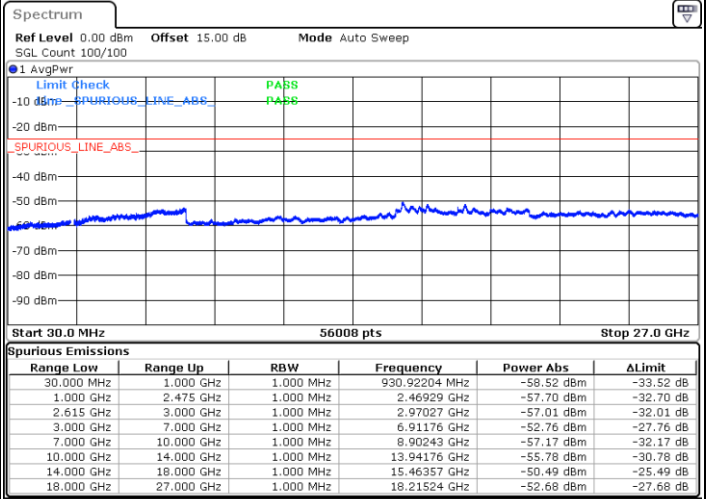

LTE Band 7C / 10MHz+20MHz

64QAM

Lowest Channel / 1RB0 and 1RB99

Lowest Channel / 1RB49 and 1RB0

Date: 19.JUL.2022 14:15:37

Date: 19.JUL.2022 14:09:43

Lowest Channel / FullRB

N/A

Date: 19.JUL.2022 14:16:48

LTE Band 7C / 10MHz+20MHz

64QAM

MiddleChannel / 1RB0 and 1RB99

Middle Channel / 1RB49 and 1RB0

Date: 19.JUL.2022 14:23:54

Date: 19.JUL.2022 14:29:46

Middle Channel / FullIRB

N/A

Date: 19.JUL.2022 14:22:43

LTE Band 7C / 10MHz+20MHz

64QAM

Highest Channel / 1RB0 and 1RB99

Highest Channel / 1RB49 and 1RB0

Date: 19.JUL.2022 14:34:31

Date: 19.JUL.2022 14:33:21

Highest Channel / FullIRB

N/A

Date: 19.JUL.2022 14:40:24

LTE Band 7C / 15MHz+15MHz

64QAM

Lowest Channel / 1RB0 and 1RB74

Lowest Channel / 1RB74 and 1RB0

Date: 19.JUL.2022 15:21:16