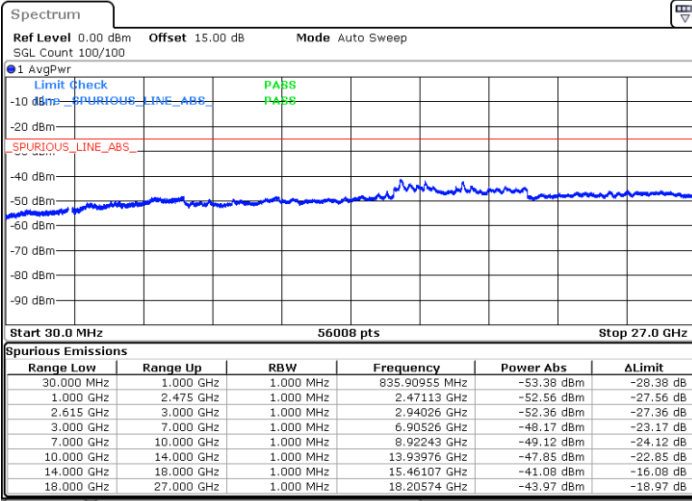

Date: 19.JUL.2022 15:15:24

Lowest Channel / FullRB

N/A

Date: 19.JUL.2022 15:22:27

LTE Band 7C / 15MHz+15MHz

64QAM

Middle Channel / 1RB0 and 1RB74

Middle Channel / 1RB74 and 1RB0

Date: 19.JUL.2022 15:29:33

Date: 19.JUL.2022 15:35:25

Middle Channel / FullIRB

N/A

Date: 19.JUL.2022 15:28:22

LTE Band 7C / 15MHz+15MHz

64QAM

Highest Channel / 1RB0 and 1RB74

Highest Channel / 1RB74 and 1RB0

Date: 19.JUL.2022 15:40:10

Date: 19.JUL.2022 15:38:59

Highest Channel / FullIRB

N/A

Date: 19.JUL.2022 15:46:02

LTE Band 7C / 15MHz+20MHz

64QAM

Lowest Channel / 1RB0 and 1RB99

Lowest Channel / 1RB74 and 1RB0

Date: 19.JUL.2022 16:00:58

Date: 19.JUL.2022 15:55:06

Lowest Channel / FullRB

N/A

Date: 19.JUL.2022 16:02:09

LTE Band 7C / 15MHz+20MHz