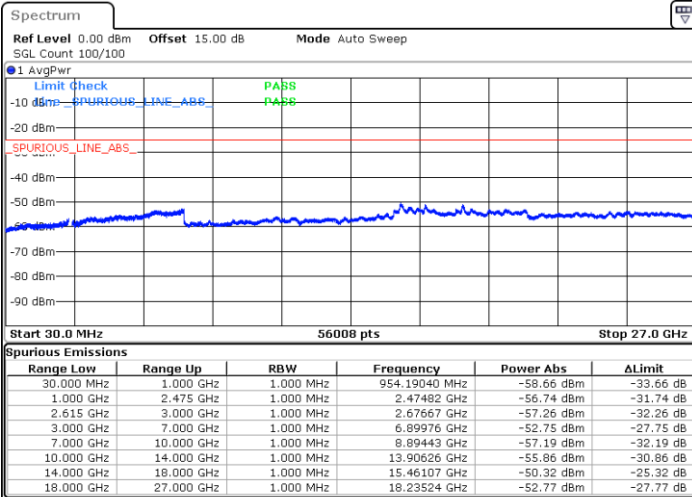

Middle Channel / 1RB0 and 1RB99

Middle Channel / 1RB99 and 1RB0

Date: 19.JUL.2022 16:57:44

Date: 19.JUL.2022 17:01:16

Middle Channel / FullRB

N/A

Date: 19.JUL.2022 16:54:12

LTE Band 7C / 20MHz+20MHz

16QAM

Highest Channel / 1RB0 and 1RB99

Highest Channel / 1RB99 and 1RB0

Date: 19.JUL.2022 17:18:55

Date: 19.JUL.2022 17:15:23

Highest Channel / FullIRB

N/A

Date: 19.JUL.2022 17:22:27

LTE Band 7C / 10MHz+20MHz

64QAM

Lowest Channel / 1RB0 and 1RB99

Lowest Channel / 1RB49 and 1RB0

Date: 19.JUL.2022 14:15:37

Date: 19.JUL.2022 14:09:43

Lowest Channel / FullRB

N/A