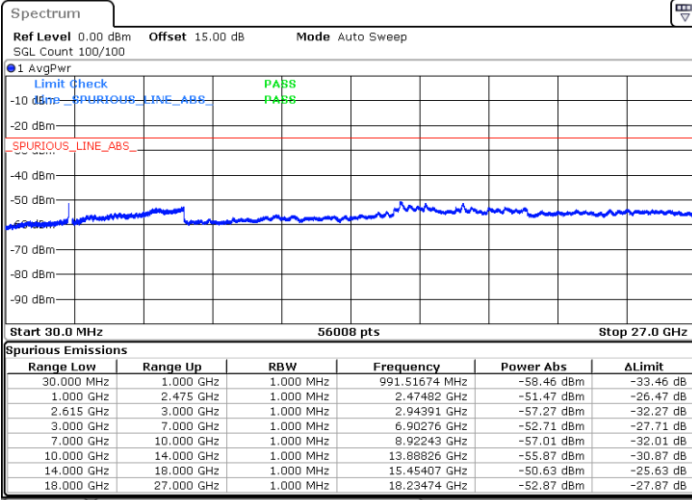

Date: 19.JUL.2022 10:05:58

Date: 19.JUL.2022 10:02:28

Highest Channel / FullIRB

N/A

Date: 19.JUL.2022 10:09:30

LTE Band 7C / 20MHz+20MHz

16QAM

Lowest Channel / 1RB0 and 1RB99

Lowest Channel / 1RB99 and 1RB0

Date: 19.JUL.2022 16:44:06

Date: 19.JUL.2022 16:40:35

Lowest Channel / FullRB

N/A

Date: 19.JUL.2022 16:47:38

LTE Band 7C / 20MHz+20MHz

16QAM

Middle Channel / 1RB0 and 1RB99

Middle Channel / 1RB99 and 1RB0

Date: 19.JUL.2022 16:57:44

Date: 19.JUL.2022 17:01:16

Middle Channel / FullRB

N/A

Date: 19.JUL.2022 16:54:12

LTE Band 7C / 20MHz+20MHz

16QAM

Highest Channel / 1RB0 and 1RB99

Highest Channel / 1RB99 and 1RB0

Date: 19.JUL.2022 17:18:55

Date: 19.JUL.2022 17:15:23

Highest Channel / FullIRB

N/A

Date: 19.JUL.2022 17:22:27