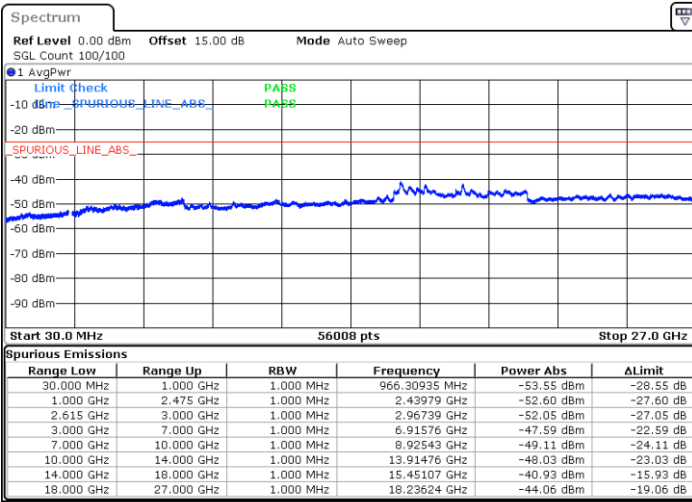

N/A

Date: 19.JUL.2022 15:23:37

LTE Band 7C / 15MHz+15MHz

16QAM

Middle Channel / 1RB0 and 1RB74

Middle Channel / 1RB74 and 1RB0

Date: 19.JUL.2022 15:30:43

Date: 19.JUL.2022 15:34:14

Middle Channel / FullIRB

N/A

Date: 19.JUL.2022 15:27:11

LTE Band 7C / 15MHz+15MHz

16QAM

Highest Channel / 1RB0 and 1RB74

Highest Channel / 1RB74 and 1RB0

Date: 19.JUL.2022 15:41:20

Date: 19.JUL.2022 15:37:49

Highest Channel / FullIRB

N/A

Date: 19.JUL.2022 15:44:51

LTE Band 7C / 15MHz+20MHz

16QAM

Lowest Channel / 1RB0 and 1RB99

Lowest Channel / 1RB74 and 1RB0

Date: 19.JUL.2022 15:59:47

Date: 19.JUL.2022 15:56:16

Lowest Channel / FullRB

N/A

Date: 19.JUL.2022 16:03:19

LTE Band 7C / 15MHz+20MHz

16QAM

Middle Channel / 1RB0 and 1RB9