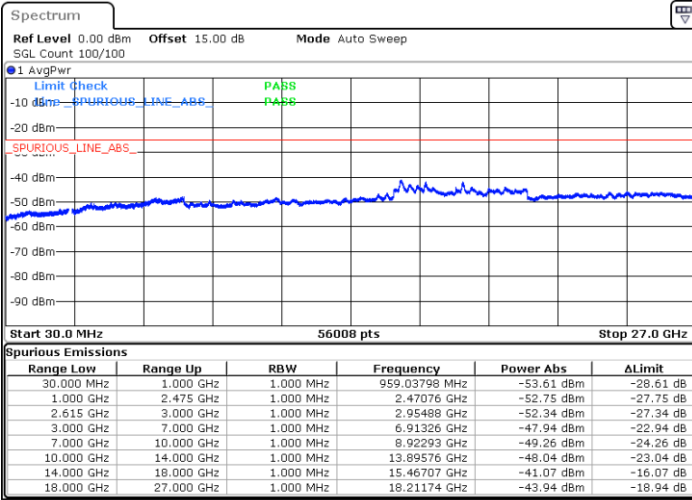

Date: 19.JUL.2022 15:29:33

Date: 19.JUL.2022 15:35:25

Middle Channel / FullIRB

N/A

Date: 19.JUL.2022 15:28:22

LTE Band 7C / 15MHz+15MHz

64QAM

Highest Channel / 1RB0 and 1RB74

Highest Channel / 1RB74 and 1RB0

Date: 19.JUL.2022 15:40:10

Date: 19.JUL.2022 15:38:59

Highest Channel / FullIRB

N/A

Date: 19.JUL.2022 15:46:02

LTE Band 7C / 15MHz+20MHz

64QAM

Lowest Channel / 1RB0 and 1RB99

Lowest Channel / 1RB74 and 1RB0

Date: 19.JUL.2022 16:00:58

Date: 19.JUL.2022 15:55:06

Lowest Channel / FullRB

N/A

Date: 19.JUL.2022 16:02:09

LTE Band 7C / 15MHz+20MHz