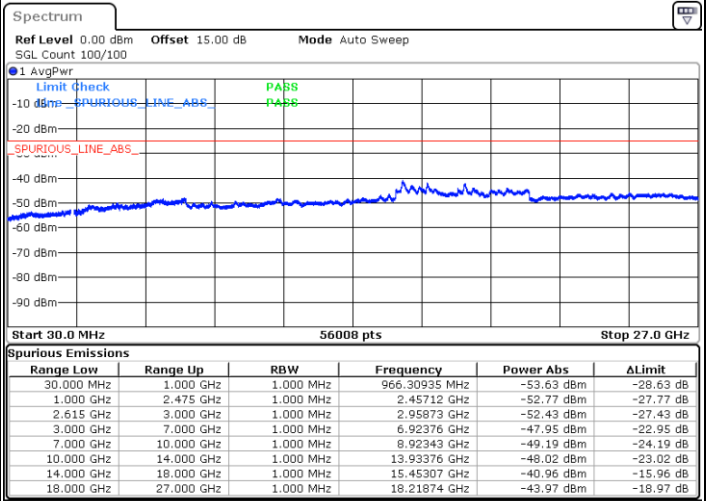

N/A

Date: 19.JUL.2022 15:23:37

LTE Band 7C / 15MHz+15MHz

16QAM

Middle Channel / 1RB0 and 1RB74

Middle Channel / 1RB74 and 1RB0

Date: 19.JUL.2022 15:30:43

Date: 19.JUL.2022 15:34:14

Middle Channel / FullIRB

N/A

Date: 19.JUL.2022 15:27:11

LTE Band 7C / 15MHz+15MHz

16QAM

Highest Channel / 1RB0 and 1RB74

Highest Channel / 1RB74 and 1RB0

Date: 19.JUL.2022 15:41:20

Date: 19.JUL.2022 15:37:49

Highest Channel / FullIRB

N/A

Date: 19.JUL.2022 15:44:51

LTE Band 7C / 15MHz+20MHz

16QAM

Lowest Channel / 1RB0 and 1RB99

Lowest Channel / 1RB74 and 1RB0

Date: 19.JUL.2022 15:59:47

Date: 19.JUL.2022 15:56:16

Lowest Channel / FullRB

N/A

Date: 19.JUL.2022 16:03:19

LTE Band 7C / 15MHz+20MHz

16QAM

Middle Channel / 1RB0 and 1RB9