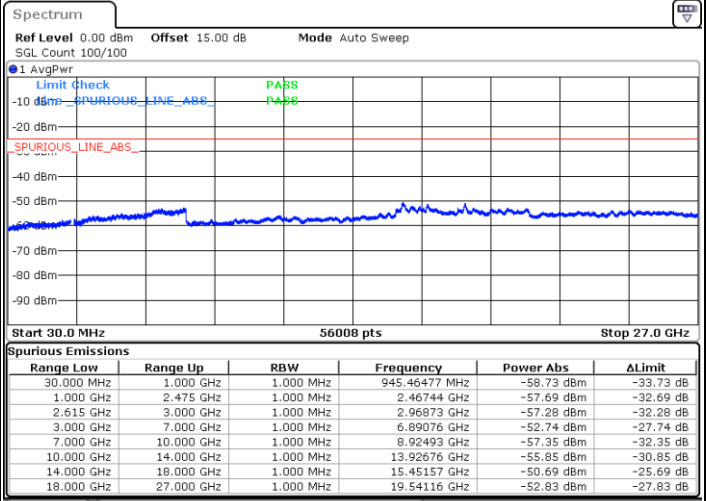

Date: 19.JUL.2022 15:29:33

Date: 19.JUL.2022 15:35:25

Middle Channel / FullIRB

N/A

Date: 19.JUL.2022 15:28:22

LTE Band 7C / 15MHz+15MHz

64QAM

Highest Channel / 1RB0 and 1RB74

Highest Channel / 1RB74 and 1RB0

Date: 19.JUL.2022 15:40:10

Date: 19.JUL.2022 15:38:59

Highest Channel / FullIRB

N/A

Date: 19.JUL.2022 15:46:02

LTE Band 7C / 15MHz+20MHz

64QAM

Lowest Channel / 1RB0 and 1RB99

Lowest Channel / 1RB74 and 1RB0

Date: 19.JUL.2022 16:00:58

Date: 19.JUL.2022 15:55:06

Lowest Channel / FullRB

N/A

Date: 19.JUL.2022 16:02:09

LTE Band 7C / 15MHz+20MHz