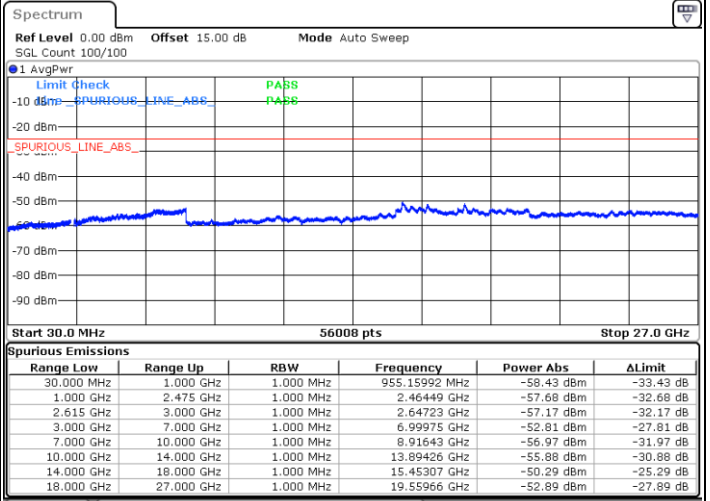

Highest Channel / 1RB74 and 1RB0

Date: 19.JUL.2022 15:40:10

Date: 19.JUL.2022 15:38:59

Highest Channel / FullIRB

N/A

Date: 19.JUL.2022 15:46:02

LTE Band 7C / 15MHz+20MHz

64QAM

Lowest Channel / 1RB0 and 1RB99

Lowest Channel / 1RB74 and 1RB0

Date: 19.JUL.2022 16:00:58

Date: 19.JUL.2022 15:55:06

Lowest Channel / FullRB

N/A

Date: 19.JUL.2022 16:02:09

LTE Band 7C / 15MHz+20MHz

64QAM

Middle Channel / 1RB0 and 1RB9

Middle Channel / 1RB74 and 1RB0

Date: 19.JUL.2022 16:09:15

Date: 19.JUL.2022 16:15:08

Middle Channel / FullIRB

N/A

Date: 19.JUL.2022 16:08:04

LTE Band 7C / 15MHz+20MHz

64QAM

Highest Channel / 1RB0 and 1RB99

Highest Channel / 1RB74 and 1RB0

Date: 19.JUL.2022 16:19:53

Date: 19.JUL.2022 16:18:42

Highest Channel / FullIRB

N/A