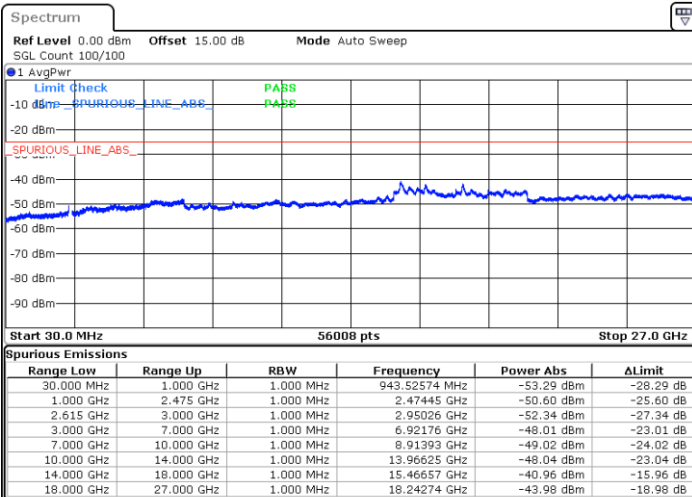

LTE Band 7C / 10MHz+20MHz

16QAM

Highest Channel / 1RB0 and 1RB99

Highest Channel / 1RB49 and 1RB0

Date: 19.JUL.2022 14:35:42

Date: 19.JUL.2022 14:32:10

Highest Channel / FullIRB

N/A

Date: 19.JUL.2022 14:39:13

LTE Band 7C / 15MHz+15MHz

16QAM

Lowest Channel / 1RB0 and 1RB74

Lowest Channel / 1RB74 and 1RB0

Date: 19.JUL.2022 15:20:05

Date: 19.JUL.2022 15:16:34

Lowest Channel / FullRB

N/A

Date: 19.JUL.2022 15:23:37

LTE Band 7C / 15MHz+15MHz

16QAM

Middle Channel / 1RB0 and 1RB74

Middle Channel / 1RB74 and 1RB0

Date: 19.JUL.2022 15:30:43

Date: 19.JUL.2022 15:34:14

Middle Channel / FullIRB

N/A

Date: 19.JUL.2022 15:27:11

LTE Band 7C / 15MHz+15MHz

16QAM

Highest Channel / 1RB0 and 1RB74

Highest Channel / 1RB74 and 1RB0

Date: 19.JUL.2022 15:41:20