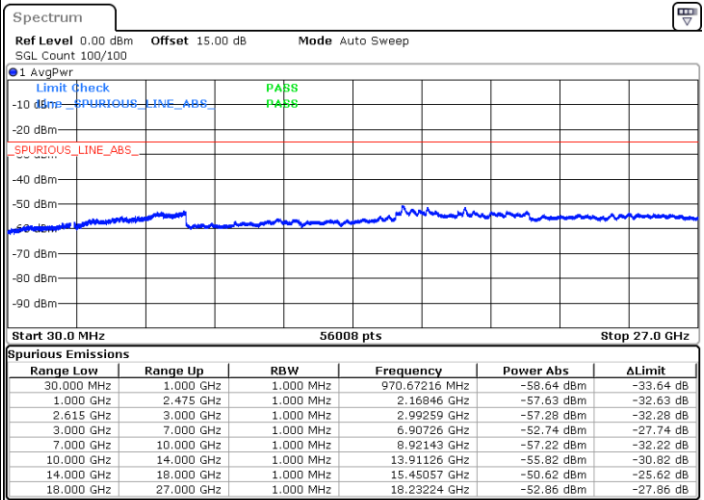

Middle Channel / FullIRB

N/A

Date: 19.JUL.2022 15:27:11

LTE Band 7C / 15MHz+15MHz

16QAM

Highest Channel / 1RB0 and 1RB74

Highest Channel / 1RB74 and 1RB0

Date: 19.JUL.2022 15:41:20

Date: 19.JUL.2022 15:37:49

Highest Channel / FullIRB

N/A

Date: 19.JUL.2022 15:44:51

LTE Band 7C / 15MHz+20MHz

16QAM

Lowest Channel / 1RB0 and 1RB99

Lowest Channel / 1RB74 and 1RB0

Date: 19.JUL.2022 15:59:47

Date: 19.JUL.2022 15:56:16

Lowest Channel / FullRB

N/A

Date: 19.JUL.2022 16:03:19

LTE Band 7C / 15MHz+20MHz

16QAM

Middle Channel / 1RB0 and 1RB9

Highest Channel / 1RB0 and 1RB99

Highest Channel / 1RB74 and 1RB0

Date: 19.JUL.2022 16:21:03

Date: 19.JUL.2022 16:17:32

Highest Channel / FullIRB

N/A

Date: 19.JUL.2022 16:24:35

LTE Band 7C / 20MHz+10MHz