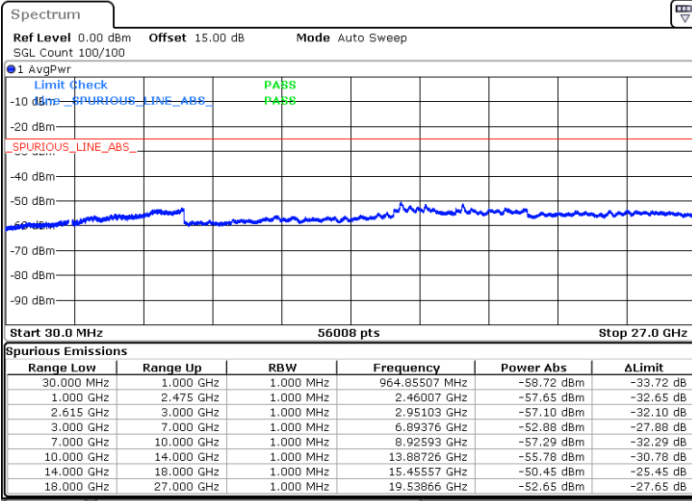

Highest Channel / 1RB0 and 1RB99

Highest Channel / 1RB74 and 1RB0

Date: 19.JUL.2022 16:21:03

Date: 19.JUL.2022 16:17:32

Highest Channel / FullIRB

N/A

Date: 19.JUL.2022 16:24:35

LTE Band 7C / 20MHz+10MHz

16QAM

Lowest Channel / 1RB0 and 1RB49

Lowest Channel / 1RB99 and 1RB0

Date: 19.JUL.2022 14:47:56

Date: 19.JUL.2022 14:44:24

Lowest Channel / FullRB

N/A

Date: 19.JUL.2022 14:51:27

LTE Band 7C / 20MHz+10MHz

16QAM

Middle Channel / 1RB0 and 1RB49

Middle Channel / 1RB99 and 1RB0

Date: 19.JUL.2022 14:58:33

Date: 19.JUL.2022 15:02:05

Middle Channel / FullRB

N/A

Date: 19.JUL.2022 14:55:02

LTE Band 7C / 20MHz+10MHz

16QAM

Highest Channel / 1RB0 and 1RB49

Highest Channel / 1RB99 and 1RB0

Date: 19.JUL.2022 15:09:10

Date: 19.JUL.2022 15:05:39

Highest Channel / FullIRB