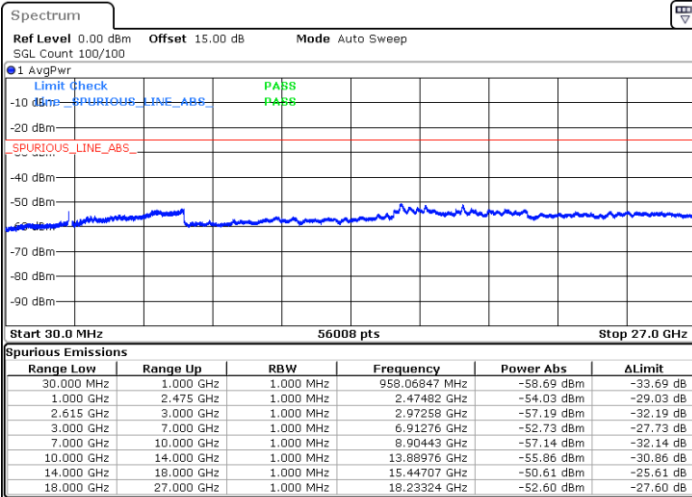

Highest Channel / 1RB0 and 1RB99

Highest Channel / 1RB74 and 1RB0

Date: 19.JUL.2022 16:21:03

Date: 19.JUL.2022 16:17:32

Highest Channel / FullIRB

N/A

Date: 19.JUL.2022 16:24:35

LTE Band 7C / 20MHz+10MHz

16QAM

Lowest Channel / 1RB0 and 1RB49

Lowest Channel / 1RB99 and 1RB0

Date: 19.JUL.2022 14:47:56

Date: 19.JUL.2022 14:44:24

Lowest Channel / FullRB

N/A

Date: 19.JUL.2022 14:51:27

LTE Band 7C / 20MHz+10MHz

16QAM

Middle Channel / 1RB0 and 1RB49

Middle Channel / 1RB99 and 1RB0

Date: 19.JUL.2022 14:58:33

Date: 19.JUL.2022 15:02:05

Middle Channel / FullRB

N/A

Date: 19.JUL.2022 14:55:02

LTE Band 7C / 20MHz+10MHz

16QAM

Highest Channel / 1RB0 and 1RB49

Highest Channel / 1RB99 and 1RB0

Date: 19.JUL.2022 15:09:10

Date: 19.JUL.2022 15:05:39

Highest Channel / FullIRB