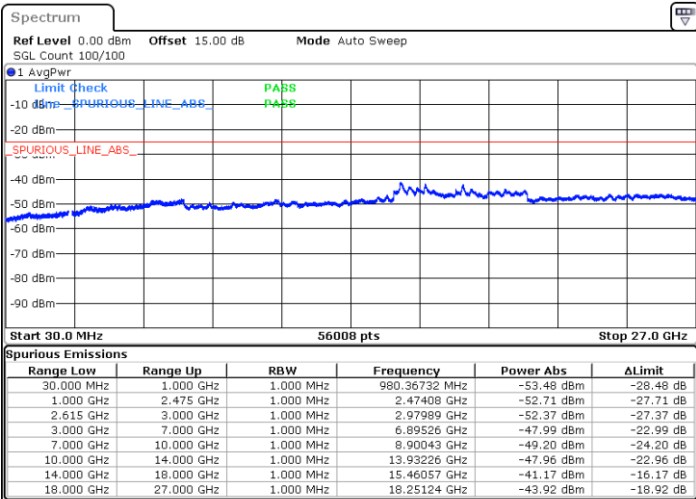

Highest Channel / FullIRB

N/A

Date: 19.JUL.2022 14:40:24

LTE Band 7C / 15MHz+15MHz

64QAM

Lowest Channel / 1RB0 and 1RB74

Lowest Channel / 1RB74 and 1RB0

Date: 19.JUL.2022 15:21:16

Date: 19.JUL.2022 15:15:24

Lowest Channel / FullRB

N/A

Date: 19.JUL.2022 15:22:27

LTE Band 7C / 15MHz+15MHz

64QAM

Middle Channel / 1RB0 and 1RB74

Middle Channel / 1RB74 and 1RB0

Date: 19.JUL.2022 15:29:33

Date: 19.JUL.2022 15:35:25

Middle Channel / FullIRB

N/A

Date: 19.JUL.2022 15:28:22

LTE Band 7C / 15MHz+15MHz

64QAM

Highest Channel / 1RB0 and 1RB74

Highest Channel / 1RB74 and 1RB0

Date: 19.JUL.2022 15:40:10

Date: 19.JUL.2022 15:38:59

Highest Channel / FullIRB

N/A

Date: 19.JUL.2022 15:46:02

LTE Band 7C / 15MHz+20MHz

64QAM