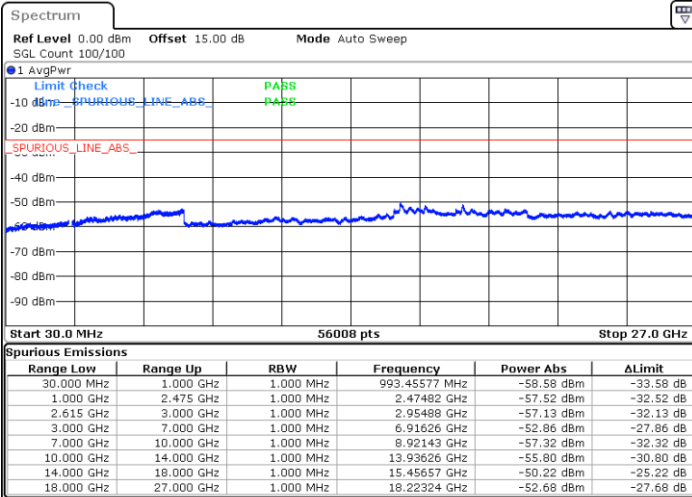

Date: 19.JUL.2022 14:16:48

LTE Band 7C / 10MHz+20MHz

64QAM

MiddleChannel / 1RB0 and 1RB99

Middle Channel / 1RB49 and 1RB0

Date: 19.JUL.2022 14:23:54

Date: 19.JUL.2022 14:29:46

Middle Channel / FullIRB

N/A

Date: 19.JUL.2022 14:22:43

LTE Band 7C / 10MHz+20MHz

64QAM

Highest Channel / 1RB0 and 1RB99

Highest Channel / 1RB49 and 1RB0

Date: 19.JUL.2022 14:34:31

Date: 19.JUL.2022 14:33:21

Highest Channel / FullIRB

N/A

Date: 19.JUL.2022 14:40:24

LTE Band 7C / 15MHz+15MHz

64QAM

Lowest Channel / 1RB0 and 1RB74

Lowest Channel / 1RB74 and 1RB0

Date: 19.JUL.2022 15:21:16