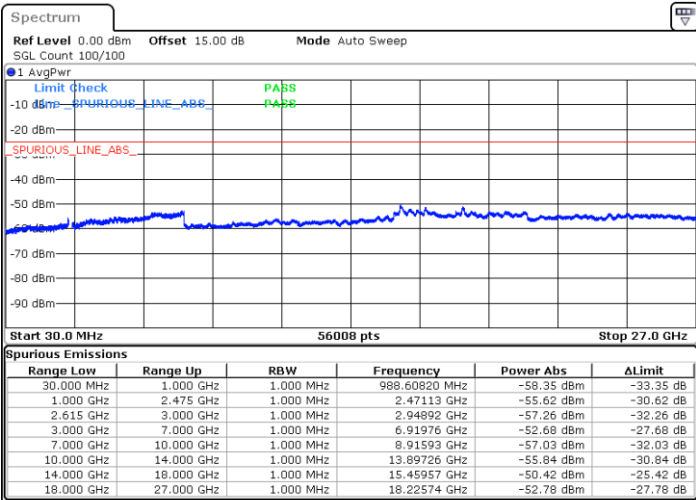

Highest Channel / 1RB74 and 1RB0

Date: 19.JUL.2022 15:40:10

Date: 19.JUL.2022 15:38:59

Highest Channel / FullIRB

N/A

Date: 19.JUL.2022 15:46:02

LTE Band 7C / 15MHz+20MHz

64QAM

Lowest Channel / 1RB0 and 1RB99

Lowest Channel / 1RB74 and 1RB0

Date: 19.JUL.2022 16:00:58

Date: 19.JUL.2022 15:55:06

Lowest Channel / FullRB

N/A

Date: 19.JUL.2022 16:02:09

LTE Band 7C / 15MHz+20MHz

64QAM

Middle Channel / 1RB0 and 1RB9

Middle Channel / 1RB74 and 1RB0

Date: 19.JUL.2022 16:09:15

Date: 19.JUL.2022 16:15:08

Middle Channel / FullIRB

N/A

Date: 19.JUL.2022 16:08:04

LTE Band 7C / 15MHz+20MHz

64QAM

Highest Channel / 1RB0 and 1RB99

Highest Channel / 1RB74 and 1RB0

Date: 19.JUL.2022 16:19:53

Date: 19.JUL.2022 16:18:42

Highest Channel / FullIRB

N/A