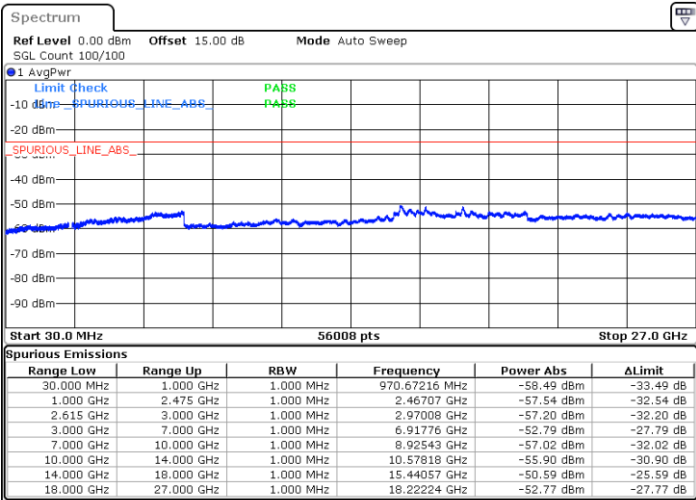

LTE Band 7C / 10MHz+20MHz

16QAM

Highest Channel / 1RB0 and 1RB99

Highest Channel / 1RB49 and 1RB0

Date: 19.JUL.2022 14:35:42

Date: 19.JUL.2022 14:32:10

Highest Channel / FullIRB

N/A

Date: 19.JUL.2022 14:39:13

LTE Band 7C / 15MHz+15MHz

16QAM

Lowest Channel / 1RB0 and 1RB74

Lowest Channel / 1RB74 and 1RB0

Date: 19.JUL.2022 15:20:05

Date: 19.JUL.2022 15:16:34

Lowest Channel / FullRB