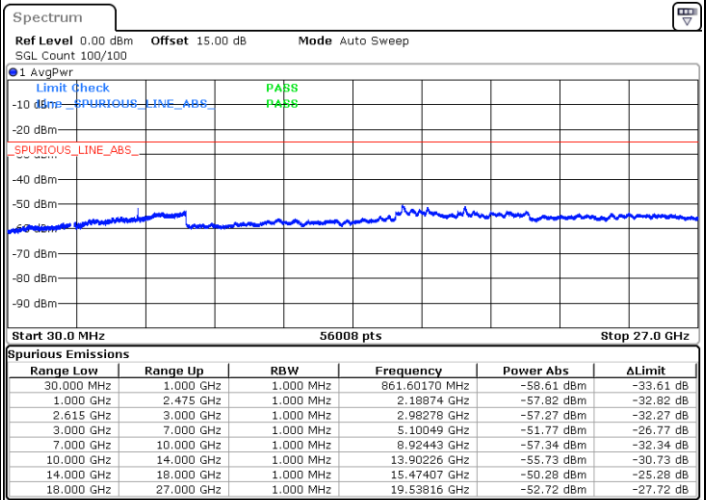

LTE Band 7C / 10MHz+20MHz

16QAM

Highest Channel / 1RB0 and 1RB99

Highest Channel / 1RB49 and 1RB0

Date: 19.JUL.2022 14:35:42

Date: 19.JUL.2022 14:32:10

Highest Channel / FullIRB

N/A

Date: 19.JUL.2022 14:39:13

LTE Band 7C / 15MHz+15MHz

16QAM

Lowest Channel / 1RB0 and 1RB74

Lowest Channel / 1RB74 and 1RB0

Date: 19.JUL.2022 15:20:05

Date: 19.JUL.2022 15:16:34

Lowest Channel / FullRB