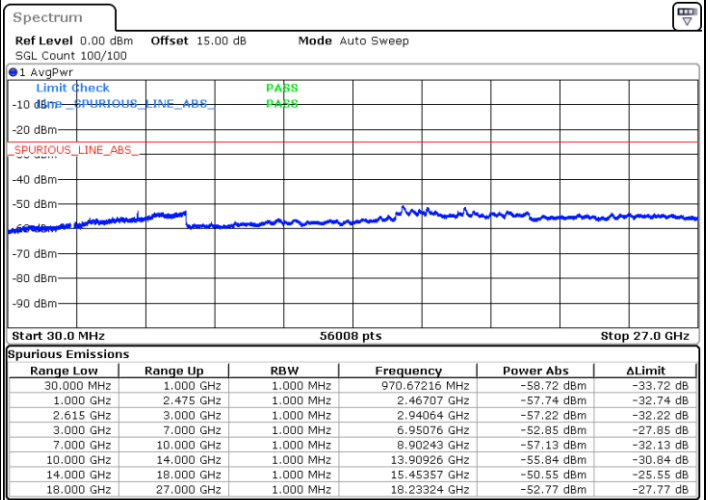

Lowest Channel / 1RB0 and 1RB99

Lowest Channel / 1RB74 and 1RB0

Date: 19.JUL.2022 16:00:58

Date: 19.JUL.2022 15:55:06

Lowest Channel / FullRB

N/A

Date: 19.JUL.2022 16:02:09

LTE Band 7C / 15MHz+20MHz

LTE Band 7C / 15MHz+20MHz

64QAM

Highest Channel / 1RB0 and 1RB99

Highest Channel / 1RB74 and 1RB0

Date: 19.JUL.2022 16:19:53

Date: 19.JUL.2022 16:18:42

Highest Channel / FullIRB

N/A

Date: 19.JUL.2022 16:25:45

LTE Band 7C / 20MHz+10MHz

64QAM

Lowest Channel / 1RB0 and 1RB49

Lowest Channel / 1RB99 and 1RB0

Date: 19.JUL.2022 14:49:06

Date: 19.JUL.2022 14:43:14

Lowest Channel / FullRB