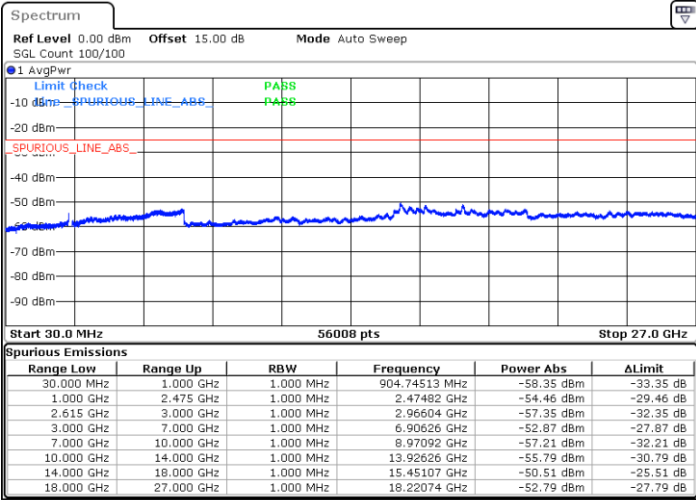

Date: 19.JUL.2022 10:05:58

Date: 19.JUL.2022 10:02:28

Highest Channel / FullIRB

N/A

Date: 19.JUL.2022 10:09:30

LTE Band 7C / 20MHz+20MHz

16QAM

Lowest Channel / 1RB0 and 1RB99

Lowest Channel / 1RB99 and 1RB0

Date: 19.JUL.2022 16:44:06

Date: 19.JUL.2022 16:40:35

Lowest Channel / FullRB

N/A

Date: 19.JUL.2022 16:47:38

LTE Band 7C / 20MHz+20MHz

16QAM

Middle Channel / 1RB0 and 1RB99

Middle Channel / 1RB99 and 1RB0

Date: 19.JUL.2022 16:57:44

Date: 19.JUL.2022 17:01:16

Middle Channel / FullRB

N/A

Date: 19.JUL.2022 16:54:12

LTE Band 7C / 20MHz+20MHz

16QAM

Highest Channel / 1RB0 and 1RB99

Highest Channel / 1RB99 and 1RB0

Date: 19.JUL.2022 17:18:55

Date: 19.JUL.2022 17:15:23

Highest Channel / FullIRB

N/A

Date: 19.JUL.2022 17:22:27