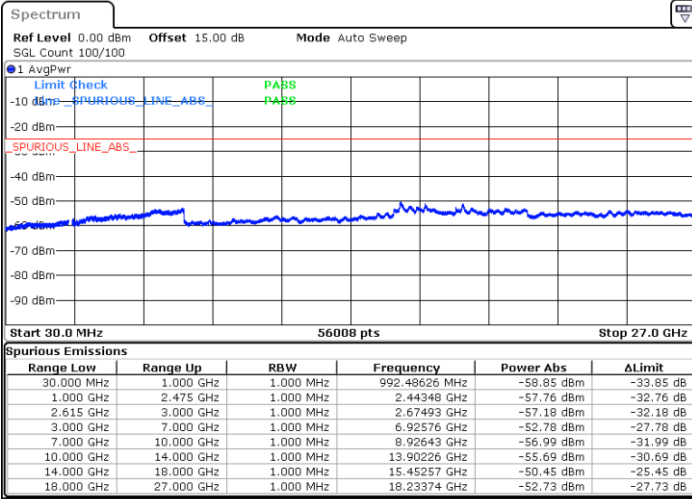

Date: 19.JUL.2022 14:16:48

LTE Band 7C / 10MHz+20MHz

64QAM

MiddleChannel / 1RB0 and 1RB99

Middle Channel / 1RB49 and 1RB0

Date: 19.JUL.2022 14:23:54

Date: 19.JUL.2022 14:29:46

Middle Channel / FullIRB

N/A

Date: 19.JUL.2022 14:22:43

LTE Band 7C / 10MHz+20MHz

64QAM

Highest Channel / 1RB0 and 1RB99

Highest Channel / 1RB49 and 1RB0

Date: 19.JUL.2022 14:34:31

Date: 19.JUL.2022 14:33:21

Highest Channel / FullIRB

N/A

Date: 19.JUL.2022 14:40:24

LTE Band 7C / 15MHz+15MHz

64QAM

Lowest Channel / 1RB0 and 1RB74

Lowest Channel / 1RB74 and 1RB0

Date: 19.JUL.2022 15:21:16