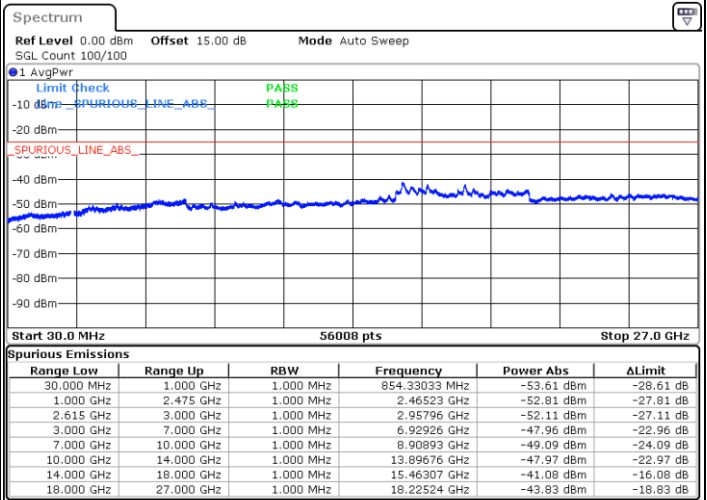

Highest Channel / FullIRB

N/A

Date: 19.JUL.2022 14:40:24

LTE Band 7C / 15MHz+15MHz

64QAM

Lowest Channel / 1RB0 and 1RB74

Lowest Channel / 1RB74 and 1RB0

Date: 19.JUL.2022 15:21:16

Date: 19.JUL.2022 15:15:24

Lowest Channel / FullRB

N/A

Date: 19.JUL.2022 15:22:27

LTE Band 7C / 15MHz+15MHz

64QAM

Middle Channel / 1RB0 and 1RB74

Middle Channel / 1RB74 and 1RB0

Date: 19.JUL.2022 15:29:33

Date: 19.JUL.2022 15:35:25

Middle Channel / FullIRB

N/A

Date: 19.JUL.2022 15:28:22

LTE Band 7C / 15MHz+15MHz

64QAM

Highest Channel / 1RB0 and 1RB74

Highest Channel / 1RB74 and 1RB0

Date: 19.JUL.2022 15:40:10

Date: 19.JUL.2022 15:38:59

Highest Channel / FullIRB

N/A

Date: 19.JUL.2022 15:46:02

LTE Band 7C / 15MHz+20MHz

64QAM