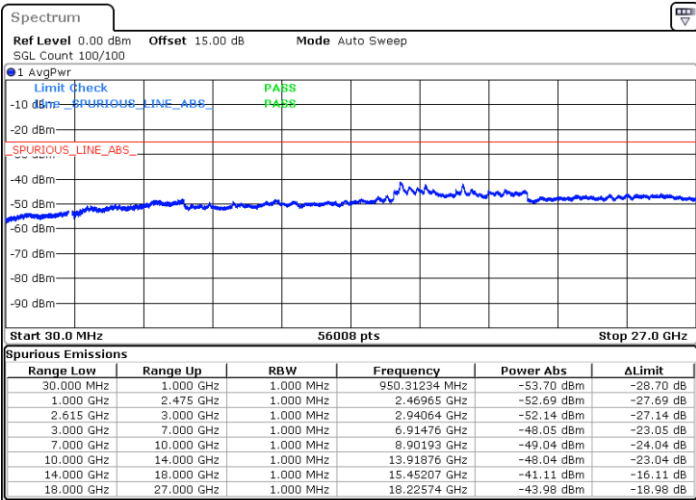

Highest Channel / FullIRB

N/A

Date: 19.JUL.2022 14:40:24

LTE Band 7C / 15MHz+15MHz

64QAM

Lowest Channel / 1RB0 and 1RB74

Lowest Channel / 1RB74 and 1RB0

Date: 19.JUL.2022 15:21:16

Date: 19.JUL.2022 15:15:24

Lowest Channel / FullRB

N/A

Date: 19.JUL.2022 15:22:27

LTE Band 7C / 15MHz+15MHz

64QAM

Middle Channel / 1RB0 and 1RB74

Middle Channel / 1RB74 and 1RB0

Date: 19.JUL.2022 15:29:33

Date: 19.JUL.2022 15:35:25

Middle Channel / FullIRB

N/A

Date: 19.JUL.2022 15:28:22

LTE Band 7C / 15MHz+15MHz

64QAM

Highest Channel / 1RB0 and 1RB74

Highest Channel / 1RB74 and 1RB0

Date: 19.JUL.2022 15:40:10

Date: 19.JUL.2022 15:38:59

Highest Channel / FullIRB

N/A

Date: 19.JUL.2022 15:46:02

LTE Band 7C / 15MHz+20MHz

64QAM