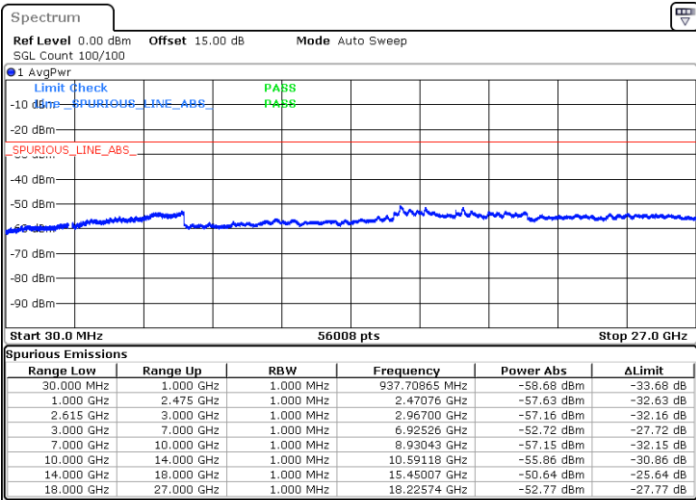

LTE Band 7C / 15MHz+20MHz

64QAM

Highest Channel / 1RB0 and 1RB99

Highest Channel / 1RB74 and 1RB0

Date: 19.JUL.2022 16:19:53

Date: 19.JUL.2022 16:18:42

Highest Channel / FullIRB

N/A

Date: 19.JUL.2022 16:25:45

LTE Band 7C / 20MHz+10MHz

64QAM

Lowest Channel / 1RB0 and 1RB49

Lowest Channel / 1RB99 and 1RB0

Date: 19.JUL.2022 14:49:06

Date: 19.JUL.2022 14:43:14

Lowest Channel / FullRB

N/A

Date: 19.JUL.2022 14:50:17

LTE Band 7C / 20MHz+10MHz

64QAM

Middle Channel / 1RB0 and 1RB49

Middle Channel / 1RB99 and 1RB0

Date: 19.JUL.2022 14:57:23

Date: 19.JUL.2022 15:03:15