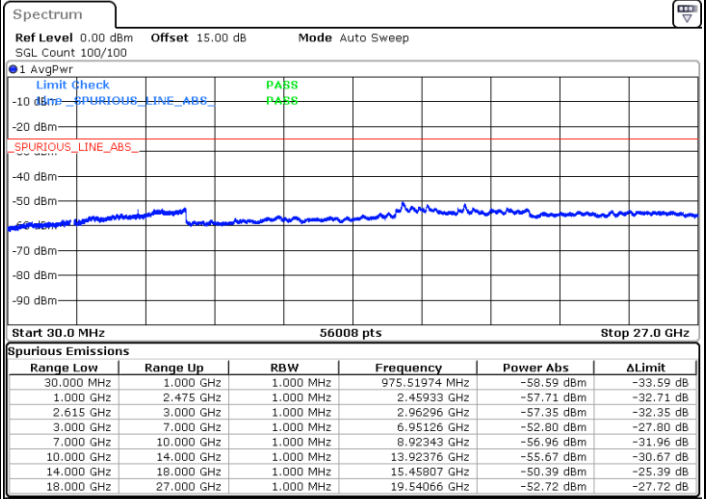

Date: 19.JUL.2022 14:16:48

LTE Band 7C / 10MHz+20MHz

64QAM

MiddleChannel / 1RB0 and 1RB99

Middle Channel / 1RB49 and 1RB0

Date: 19.JUL.2022 14:23:54

Date: 19.JUL.2022 14:29:46

Middle Channel / FullIRB

N/A

Date: 19.JUL.2022 14:22:43

LTE Band 7C / 10MHz+20MHz

64QAM

Highest Channel / 1RB0 and 1RB99

Highest Channel / 1RB49 and 1RB0

Date: 19.JUL.2022 14:34:31

Date: 19.JUL.2022 14:33:21

Highest Channel / FullIRB

N/A

Date: 19.JUL.2022 14:40:24

LTE Band 7C / 15MHz+15MHz

64QAM

Lowest Channel / 1RB0 and 1RB74

Lowest Channel / 1RB74 and 1RB0

Date: 19.JUL.2022 15:21:16