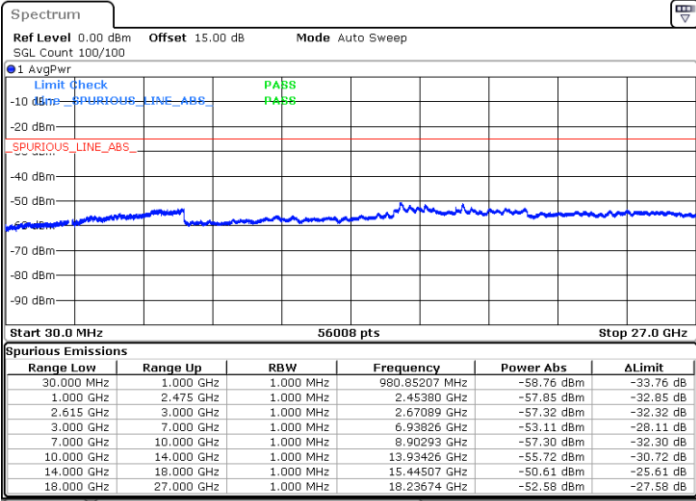

Highest Channel / 1RB74 and 1RB0

Date: 19.JUL.2022 15:40:10

Date: 19.JUL.2022 15:38:59

Highest Channel / FullIRB

N/A

Date: 19.JUL.2022 15:46:02

LTE Band 7C / 15MHz+20MHz

64QAM

Lowest Channel / 1RB0 and 1RB99

Lowest Channel / 1RB74 and 1RB0

Date: 19.JUL.2022 16:00:58

Date: 19.JUL.2022 15:55:06

Lowest Channel / FullRB

N/A

Date: 19.JUL.2022 16:02:09

LTE Band 7C / 15MHz+20MHz

64QAM

Middle Channel / 1RB0 and 1RB9

Middle Channel / 1RB74 and 1RB0

Date: 19.JUL.2022 16:09:15

Date: 19.JUL.2022 16:15:08

Middle Channel / FullIRB

N/A

Date: 19.JUL.2022 16:08:04

LTE Band 7C / 15MHz+20MHz

64QAM

Highest Channel / 1RB0 and 1RB99

Highest Channel / 1RB74 and 1RB0

Date: 19.JUL.2022 16:19:53

Date: 19.JUL.2022 16:18:42

Highest Channel / FullIRB

N/A