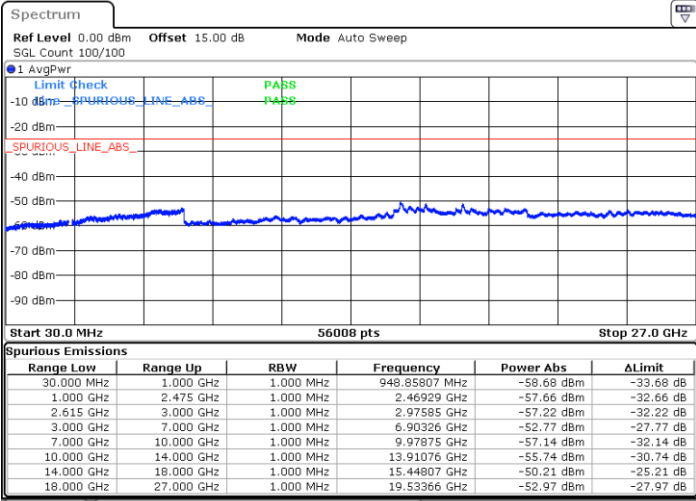

N/A

Date: 19.JUL.2022 15:12:42

LTE Band 7C / 20MHz+15MHz

16QAM

Lowest Channel / 1RB0 and 1RB74

Lowest Channel / 1RB99 and 1RB0

Date: 19.JUL.2022 09:29:03

Date: 19.JUL.2022 09:25:31

Lowest Channel / FullRB

N/A

Date: 19.JUL.2022 09:32:34

LTE Band 7C / 20MHz+15MHz

16QAM

MiddleChannel / 1RB0 and 1RB74

Middle Channel / 1RB99 and 1RB0

Date: 19.JUL.2022 09:42:40

Date: 19.JUL.2022 09:48:24

Middle Channel / FullIRB

N/A

Date: 19.JUL.2022 09:39:08

LTE Band 7C / 20MHz+15MHz

16QAM

Highest Channel / 1RB0 and 1RB74

Highest Channel / 1RB99 and 1RB0

Date: 19.JUL.2022 10:05:58

Date: 19.JUL.2022 10:02:28

Highest Channel / FullIRB

N/A

Date: 19.JUL.2022 10:09:30

LTE Band 7C / 20MHz+20MHz

16QAM

Lowest Channel / 1RB0 and 1RB99