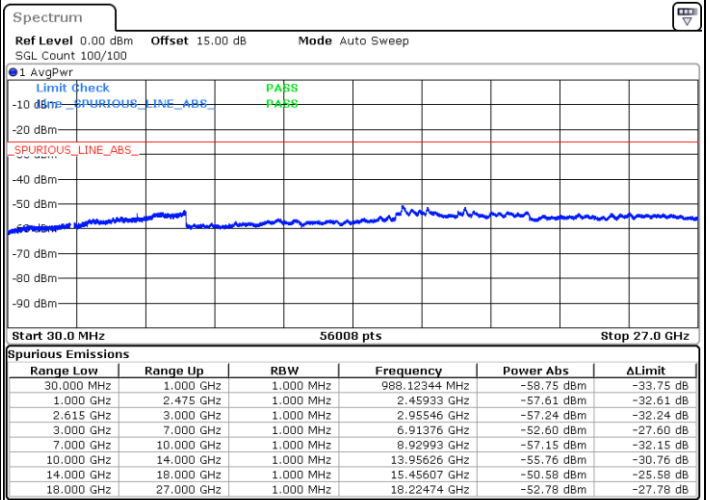

LTE Band 7C / 15MHz+20MHz

64QAM

Highest Channel / 1RB0 and 1RB99

Highest Channel / 1RB74 and 1RB0

Date: 19.JUL.2022 16:19:53

Date: 19.JUL.2022 16:18:42

Highest Channel / FullIRB

N/A

Date: 19.JUL.2022 16:25:45

LTE Band 7C / 20MHz+10MHz

64QAM

Lowest Channel / 1RB0 and 1RB49

Lowest Channel / 1RB99 and 1RB0

Date: 19.JUL.2022 14:49:06

Date: 19.JUL.2022 14:43:14

Lowest Channel / FullRB

N/A

Date: 19.JUL.2022 14:50:17

LTE Band 7C / 20MHz+10MHz

64QAM

Middle Channel / 1RB0 and 1RB49

Middle Channel / 1RB99 and 1RB0

Date: 19.JUL.2022 14:57:23

Date: 19.JUL.2022 15:03:15