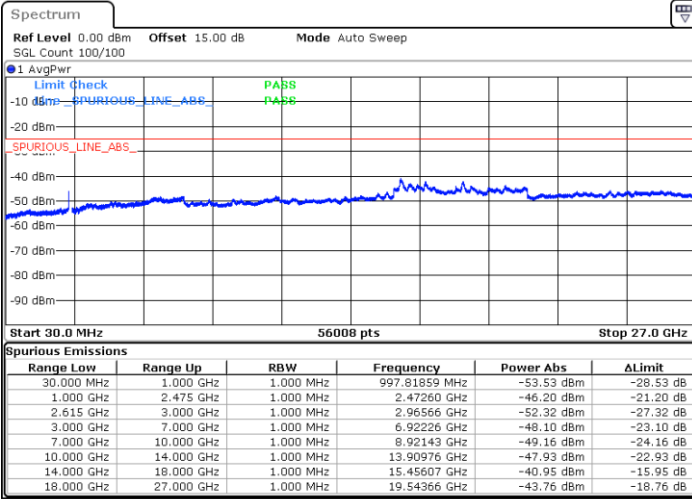

N/A

Date: 19.JUL.2022 14:22:43

LTE Band 7C / 10MHz+20MHz

64QAM

Highest Channel / 1RB0 and 1RB99

Highest Channel / 1RB49 and 1RB0

Date: 19.JUL.2022 14:34:31

Date: 19.JUL.2022 14:33:21

Highest Channel / FullIRB

N/A

Date: 19.JUL.2022 14:40:24

LTE Band 7C / 15MHz+15MHz

64QAM

Lowest Channel / 1RB0 and 1RB74

Lowest Channel / 1RB74 and 1RB0

Date: 19.JUL.2022 15:21:16

Date: 19.JUL.2022 15:15:24

Lowest Channel / FullRB

N/A

Date: 19.JUL.2022 15:22:27

LTE Band 7C / 15MHz+15MHz

64QAM

Middle Channel / 1RB0 and 1RB74

Middle Channel / 1RB74 and 1RB0