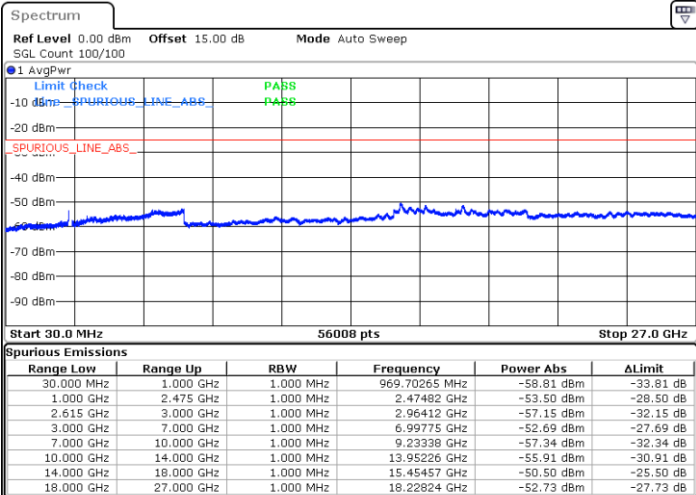

Middle Channel / FullIRB

N/A

Date: 19.JUL.2022 15:27:11

LTE Band 7C / 15MHz+15MHz

16QAM

Highest Channel / 1RB0 and 1RB74

Highest Channel / 1RB74 and 1RB0

Date: 19.JUL.2022 15:41:20

Date: 19.JUL.2022 15:37:49

Highest Channel / FullIRB

N/A

Date: 19.JUL.2022 15:44:51

LTE Band 7C / 15MHz+20MHz

16QAM

Lowest Channel / 1RB0 and 1RB99

Lowest Channel / 1RB74 and 1RB0

Date: 19.JUL.2022 15:59:47

Date: 19.JUL.2022 15:56:16

Lowest Channel / FullRB

N/A

Date: 19.JUL.2022 16:03:19

LTE Band 7C / 15MHz+20MHz

16QAM

Middle Channel / 1RB0 and 1RB9

Highest Channel / 1RB0 and 1RB99

Highest Channel / 1RB74 and 1RB0

Date: 19.JUL.2022 16:21:03

Date: 19.JUL.2022 16:17:32

Highest Channel / FullIRB

N/A

Date: 19.JUL.2022 16:24:35

LTE Band 7C / 20MHz+10MHz