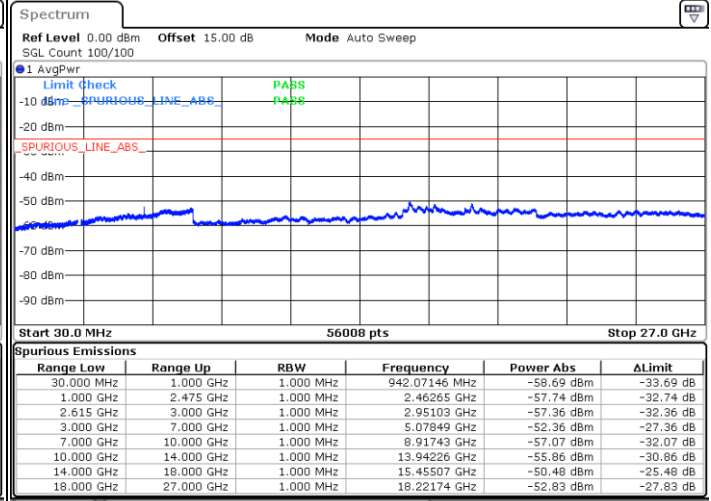

Highest Channel / 1RB0 and 1RB99

Highest Channel / 1RB74 and 1RB0

Date: 19.JUL.2022 16:21:03

Date: 19.JUL.2022 16:17:32

Highest Channel / FullIRB

N/A

Date: 19.JUL.2022 16:24:35

LTE Band 7C / 20MHz+10MHz

LTE Band 7C / 20MHz+10MHz

16QAM

Middle Channel / 1RB0 and 1RB49

Middle Channel / 1RB99 and 1RB0

Date: 19.JUL.2022 14:58:33

Date: 19.JUL.2022 15:02:05

Middle Channel / FullRB

N/A

Date: 19.JUL.2022 14:55:02

LTE Band 7C / 20MHz+10MHz

16QAM

Highest Channel / 1RB0 and 1RB49

Highest Channel / 1RB99 and 1RB0

Date: 19.JUL.2022 15:09:10

Date: 19.JUL.2022 15:05:39

Highest Channel / FullIRB

N/A

Date: 19.JUL.2022 15:12:42

LTE Band 7C / 20MHz+15MHz

16QAM

Lowest Channel / 1RB0 and 1RB74

Lowest Channel / 1RB99 and 1RB0

Date: 19.JUL.2022 09:29:03

Date: 19.JUL.2022 09:25:31