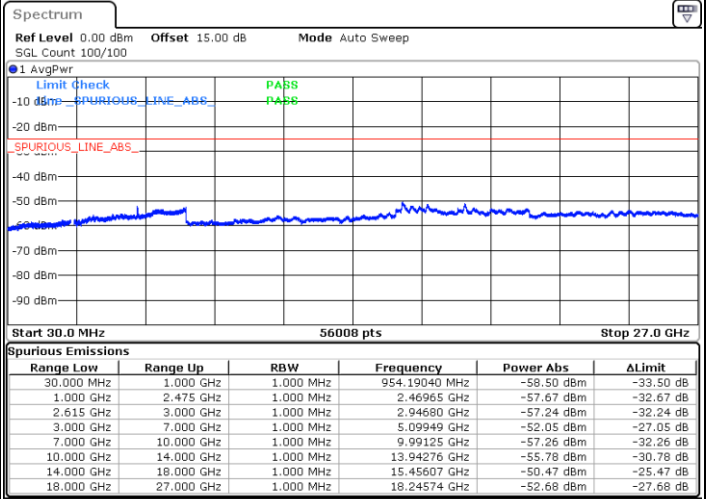

Date: 19.JUL.2022 15:37:49

Highest Channel / FullIRB

N/A

Date: 19.JUL.2022 15:44:51

LTE Band 7C / 15MHz+20MHz

16QAM

Lowest Channel / 1RB0 and 1RB99

Lowest Channel / 1RB74 and 1RB0

Date: 19.JUL.2022 15:59:47

Date: 19.JUL.2022 15:56:16

Lowest Channel / FullRB

N/A

Date: 19.JUL.2022 16:03:19

LTE Band 7C / 15MHz+20MHz

16QAM

Middle Channel / 1RB0 and 1RB9

Middle Channel / 1RB74 and 1RB0

Date: 19.JUL.2022 16:10:25

Date: 19.JUL.2022 16:13:57

Middle Channel / FullIRB

N/A

Date: 19.JUL.2022 16:06:54

LTE Band 7C / 15MHz+20MHz

16QAM

Highest Channel / 1RB0 and 1RB99

Highest Channel / 1RB74 and 1RB0

Date: 19.JUL.2022 16:21:03

Date: 19.JUL.2022 16:17:32

Highest Channel / FullIRB

N/A

Date: 19.JUL.2022 16:24:35

LTE Band 7C / 20MHz+10MHz