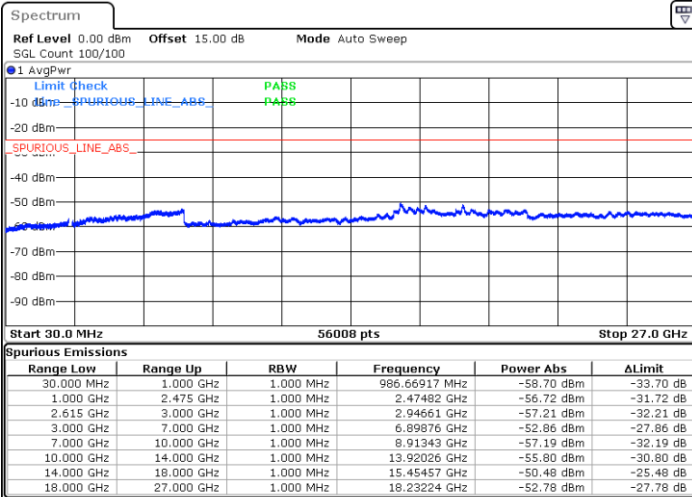

LTE Band 7C / 10MHz+20MHz

64QAM

Lowest Channel / 1RB0 and 1RB99

Lowest Channel / 1RB49 and 1RB0

Date: 19.JUL.2022 14:15:37

Date: 19.JUL.2022 14:09:43

Lowest Channel / FullRB

N/A

Date: 19.JUL.2022 14:16:48

LTE Band 7C / 10MHz+20MHz

64QAM

MiddleChannel / 1RB0 and 1RB99

Middle Channel / 1RB49 and 1RB0

Date: 19.JUL.2022 14:23:54

Date: 19.JUL.2022 14:29:46

Middle Channel / FullIRB

N/A

Date: 19.JUL.2022 14:22:43

LTE Band 7C / 10MHz+20MHz

64QAM

Highest Channel / 1RB0 and 1RB99

Highest Channel / 1RB49 and 1RB0

Date: 19.JUL.2022 14:34:31

Date: 19.JUL.2022 14:33:21

Highest Channel / FullIRB

N/A

Date: 19.JUL.2022 14:40:24

LTE Band 7C / 15MHz+15MHz

64QAM

Lowest Channel / 1RB0 and 1RB74

Lowest Channel / 1RB74 and 1RB0

Date: 19.JUL.2022 15:21:16