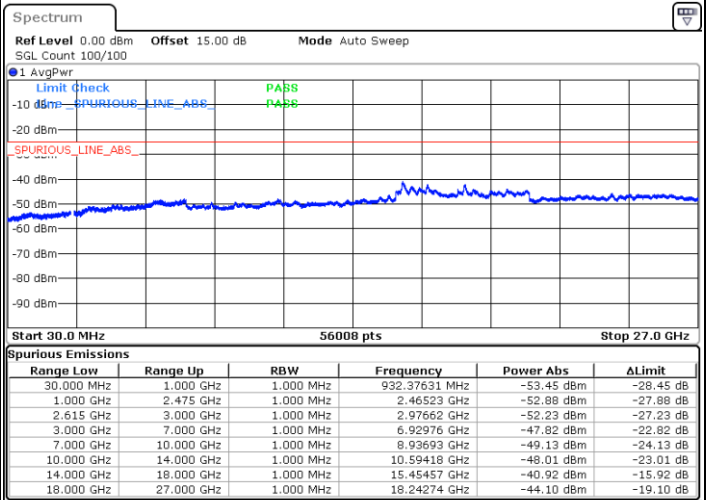

LTE Band 7C / 10MHz+20MHz

16QAM

Highest Channel / 1RB0 and 1RB99

Highest Channel / 1RB49 and 1RB0

Date: 19.JUL.2022 14:35:42

Date: 19.JUL.2022 14:32:10

Highest Channel / FullIRB

N/A

Date: 19.JUL.2022 14:39:13

LTE Band 7C / 15MHz+15MHz

16QAM

Lowest Channel / 1RB0 and 1RB74

Lowest Channel / 1RB74 and 1RB0

Date: 19.JUL.2022 15:20:05

Date: 19.JUL.2022 15:16:34

Lowest Channel / FullRB

N/A

Date: 19.JUL.2022 15:23:37

LTE Band 7C / 15MHz+15MHz

16QAM

Middle Channel / 1RB0 and 1RB74

Middle Channel / 1RB74 and 1RB0

Date: 19.JUL.2022 15:30:43

Date: 19.JUL.2022 15:34:14

Middle Channel / FullIRB

N/A

Date: 19.JUL.2022 15:27:11

LTE Band 7C / 15MHz+15MHz

16QAM

Highest Channel / 1RB0 and 1RB74

Highest Channel / 1RB74 and 1RB0

Date: 19.JUL.2022 15:41:20