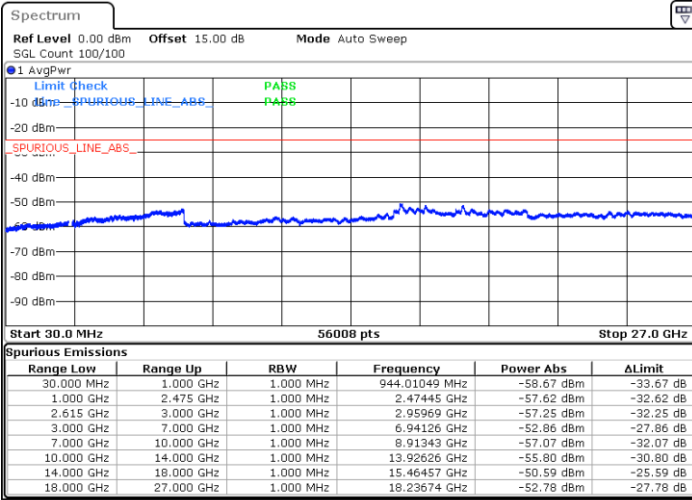

LTE Band 7C / 20MHz+10MHz

16QAM

Middle Channel / 1RB0 and 1RB49

Middle Channel / 1RB99 and 1RB0

Date: 19.JUL.2022 14:58:33

Date: 19.JUL.2022 15:02:05

Middle Channel / FullRB

N/A

Date: 19.JUL.2022 14:55:02

LTE Band 7C / 20MHz+10MHz

16QAM

Highest Channel / 1RB0 and 1RB49

Highest Channel / 1RB99 and 1RB0

Date: 19.JUL.2022 15:09:10

Date: 19.JUL.2022 15:05:39

Highest Channel / FullIRB

N/A

Date: 19.JUL.2022 15:12:42

LTE Band 7C / 20MHz+15MHz

16QAM

Lowest Channel / 1RB0 and 1RB74

Lowest Channel / 1RB99 and 1RB0

Date: 19.JUL.2022 09:29:03

Date: 19.JUL.2022 09:25:31

Lowest Channel / FullRB

N/A

Date: 19.JUL.2022 09:32:34

LTE Band 7C / 20MHz+15MHz

16QAM

MiddleChannel / 1RB0 and 1RB74

Middle Channel / 1RB99 and 1RB0

Date: 19.JUL.2022 09:42:40