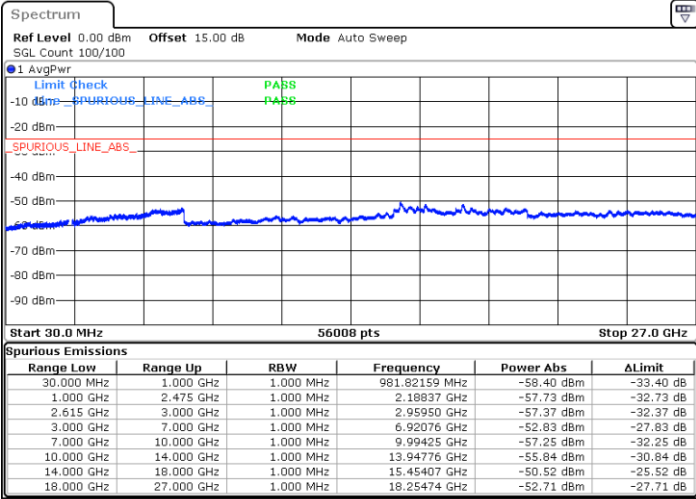

Date: 19.JUL.2022 10:05:58

Date: 19.JUL.2022 10:02:28

Highest Channel / FullIRB

N/A

Date: 19.JUL.2022 10:09:30

LTE Band 7C / 20MHz+20MHz

16QAM

Lowest Channel / 1RB0 and 1RB99

Lowest Channel / 1RB99 and 1RB0

Date: 19.JUL.2022 16:44:06

Date: 19.JUL.2022 16:40:35

Lowest Channel / FullRB

N/A

Date: 19.JUL.2022 16:47:38

LTE Band 7C / 20MHz+20MHz

16QAM

Middle Channel / 1RB0 and 1RB99

Middle Channel / 1RB99 and 1RB0

Date: 19.JUL.2022 16:57:44

Date: 19.JUL.2022 17:01:16

Middle Channel / FullRB

N/A

Date: 19.JUL.2022 16:54:12

LTE Band 7C / 20MHz+20MHz