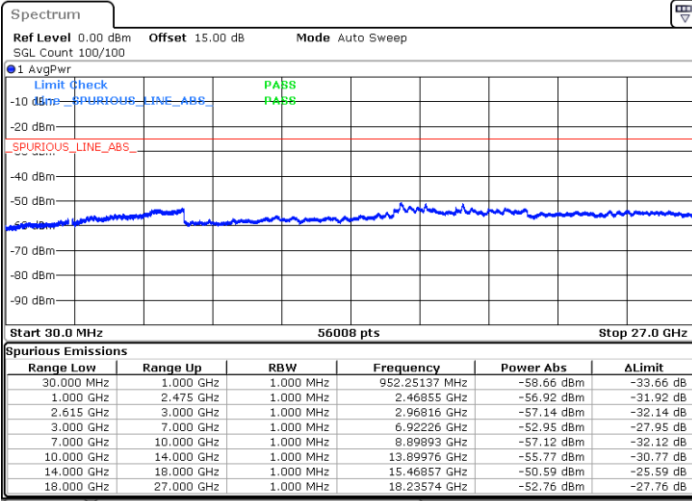

Date: 19.JUL.2022 15:29:33

Date: 19.JUL.2022 15:35:25

Middle Channel / FullIRB

N/A

Date: 19.JUL.2022 15:28:22

LTE Band 7C / 15MHz+15MHz

64QAM

Highest Channel / 1RB0 and 1RB74

Highest Channel / 1RB74 and 1RB0

Date: 19.JUL.2022 15:40:10

Date: 19.JUL.2022 15:38:59

Highest Channel / FullIRB

N/A

Date: 19.JUL.2022 15:46:02

LTE Band 7C / 15MHz+20MHz

64QAM

Lowest Channel / 1RB0 and 1RB99

Lowest Channel / 1RB74 and 1RB0

Date: 19.JUL.2022 16:00:58

Date: 19.JUL.2022 15:55:06

Lowest Channel / FullRB

N/A

Date: 19.JUL.2022 16:02:09

LTE Band 7C / 15MHz+20MHz