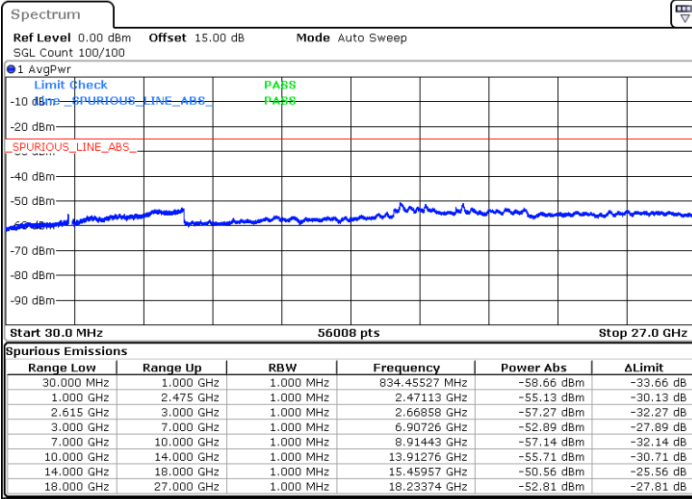

Date: 19.JUL.2022 15:37:49

Highest Channel / FullIRB

N/A

Date: 19.JUL.2022 15:44:51

LTE Band 7C / 15MHz+20MHz

16QAM

Lowest Channel / 1RB0 and 1RB99

Lowest Channel / 1RB74 and 1RB0

Date: 19.JUL.2022 15:59:47

Date: 19.JUL.2022 15:56:16

Lowest Channel / FullRB

N/A

Date: 19.JUL.2022 16:03:19

LTE Band 7C / 15MHz+20MHz

16QAM

Middle Channel / 1RB0 and 1RB9

Middle Channel / 1RB74 and 1RB0

Date: 19.JUL.2022 16:10:25

Date: 19.JUL.2022 16:13:57

Middle Channel / FullIRB

N/A

Date: 19.JUL.2022 16:06:54

LTE Band 7C / 15MHz+20MHz

16QAM

Highest Channel / 1RB0 and 1RB99

Highest Channel / 1RB74 and 1RB0

Date: 19.JUL.2022 16:21:03

Date: 19.JUL.2022 16:17:32

Highest Channel / FullIRB

N/A

Date: 19.JUL.2022 16:24:35

LTE Band 7C / 20MHz+10MHz