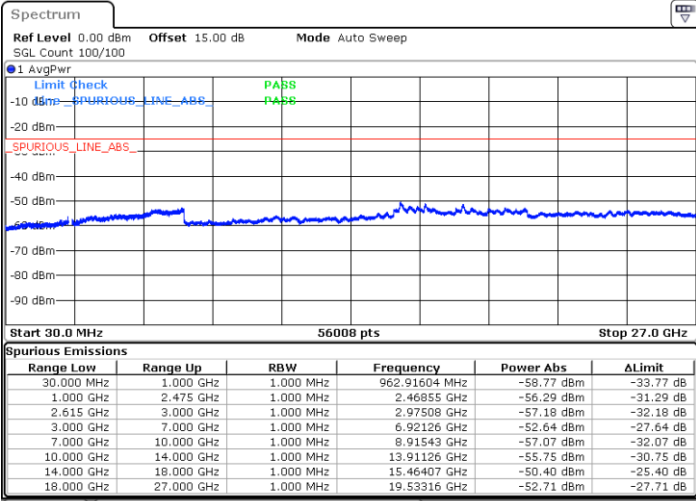

Date: 19.JUL.2022 14:55:02

LTE Band 7C / 20MHz+10MHz

16QAM

Highest Channel / 1RB0 and 1RB49

Highest Channel / 1RB99 and 1RB0

Date: 19.JUL.2022 15:09:10

Date: 19.JUL.2022 15:05:39

Highest Channel / FullIRB

N/A

Date: 19.JUL.2022 15:12:42

LTE Band 7C / 20MHz+15MHz

16QAM

Lowest Channel / 1RB0 and 1RB74

Lowest Channel / 1RB99 and 1RB0

Date: 19.JUL.2022 09:29:03

Date: 19.JUL.2022 09:25:31

Lowest Channel / FullRB

N/A

Date: 19.JUL.2022 09:32:34

LTE Band 7C / 20MHz+15MHz

16QAM

MiddleChannel / 1RB0 and 1RB74

Middle Channel / 1RB99 and 1RB0

Date: 19.JUL.2022 09:42:40

Date: 19.JUL.2022 09:48:24

Middle Channel / FullIRB

N/A

Date: 19.JUL.2022 09:39:08

LTE Band 7C / 20MHz+15MHz

16QAM

Highest Channel / 1RB0 and 1RB74

Highest Channel / 1RB99 and 1RB0