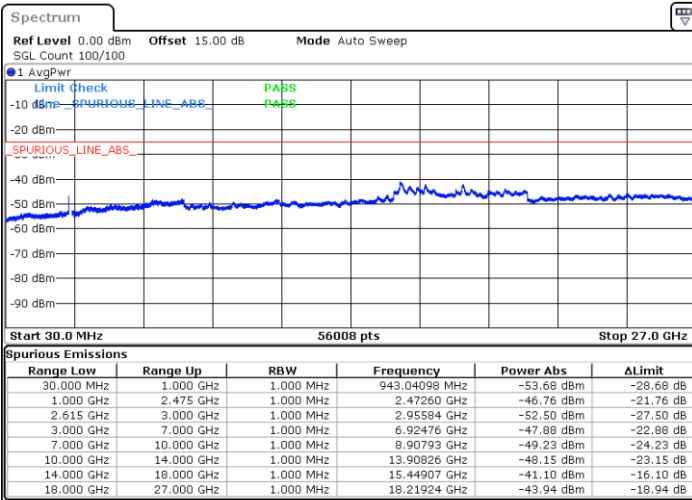

LTE Band 7C / 10MHz+20MHz

16QAM

Highest Channel / 1RB0 and 1RB99

Highest Channel / 1RB49 and 1RB0

Date: 19.JUL.2022 14:35:42

Date: 19.JUL.2022 14:32:10

Highest Channel / FullIRB

N/A

Date: 19.JUL.2022 14:39:13

LTE Band 7C / 15MHz+15MHz

16QAM

Lowest Channel / 1RB0 and 1RB74

Lowest Channel / 1RB74 and 1RB0

Date: 19.JUL.2022 15:20:05

Date: 19.JUL.2022 15:16:34

Lowest Channel / FullRB

N/A

Date: 19.JUL.2022 15:23:37

LTE Band 7C / 15MHz+15MHz

16QAM

Middle Channel / 1RB0 and 1RB74

Middle Channel / 1RB74 and 1RB0

Date: 19.JUL.2022 15:30:43

Date: 19.JUL.2022 15:34:14

Middle Channel / FullIRB

N/A

Date: 19.JUL.2022 15:27:11

LTE Band 7C / 15MHz+15MHz

16QAM

Highest Channel / 1RB0 and 1RB74

Highest Channel / 1RB74 and 1RB0

Date: 19.JUL.2022 15:41:20