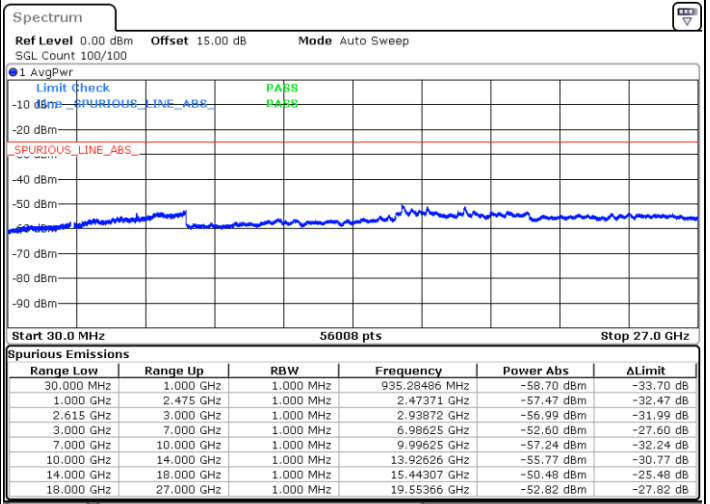

Date: 19.JUL.2022 15:37:49

Highest Channel / FullIRB

N/A

Date: 19.JUL.2022 15:44:51

LTE Band 7C / 15MHz+20MHz

16QAM

Lowest Channel / 1RB0 and 1RB99

Lowest Channel / 1RB74 and 1RB0

Date: 19.JUL.2022 15:59:47

Date: 19.JUL.2022 15:56:16

Lowest Channel / FullRB

N/A

Date: 19.JUL.2022 16:03:19

LTE Band 7C / 15MHz+20MHz

16QAM

Middle Channel / 1RB0 and 1RB9

Middle Channel / 1RB74 and 1RB0

Date: 19.JUL.2022 16:10:25

Date: 19.JUL.2022 16:13:57

Middle Channel / FullIRB

N/A

Date: 19.JUL.2022 16:06:54

LTE Band 7C / 15MHz+20MHz

16QAM

Highest Channel / 1RB0 and 1RB99

Highest Channel / 1RB74 and 1RB0

Date: 19.JUL.2022 16:21:03

Date: 19.JUL.2022 16:17:32

Highest Channel / FullIRB

N/A

Date: 19.JUL.2022 16:24:35

LTE Band 7C / 20MHz+10MHz