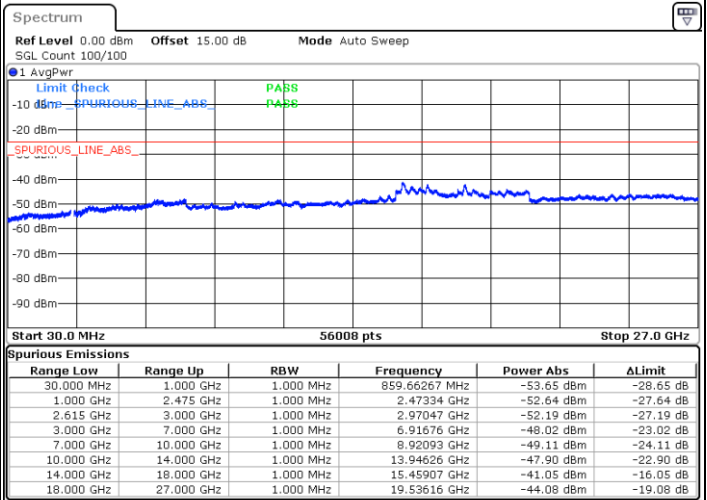

Date: 19.JUL.2022 14:39:13

LTE Band 7C / 15MHz+15MHz

16QAM

Lowest Channel / 1RB0 and 1RB74

Lowest Channel / 1RB74 and 1RB0

Date: 19.JUL.2022 15:20:05

Date: 19.JUL.2022 15:16:34

Lowest Channel / FullRB

N/A

Date: 19.JUL.2022 15:23:37

LTE Band 7C / 15MHz+15MHz

16QAM

Middle Channel / 1RB0 and 1RB74

Middle Channel / 1RB74 and 1RB0

Date: 19.JUL.2022 15:30:43

Date: 19.JUL.2022 15:34:14

Middle Channel / FullIRB

N/A

Date: 19.JUL.2022 15:27:11

LTE Band 7C / 15MHz+15MHz

16QAM

Highest Channel / 1RB0 and 1RB74

Highest Channel / 1RB74 and 1RB0

Date: 19.JUL.2022 15:41:20

Date: 19.JUL.2022 15:37:49

Highest Channel / FullIRB

N/A

Date: 19.JUL.2022 15:44:51

LTE Band 7C / 15MHz+20MHz

16QAM

Lowest Channel / 1RB0 and 1RB99

Lowest Channel / 1RB74 and 1RB0