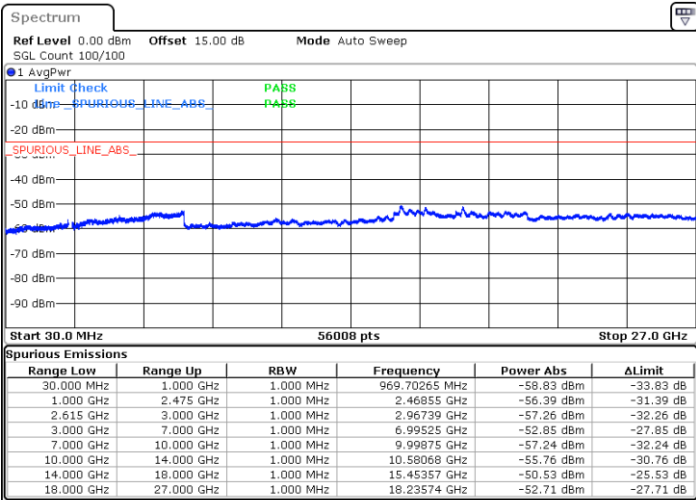

Middle Channel / FullIRB

N/A

Date: 19.JUL.2022 15:27:11

LTE Band 7C / 15MHz+15MHz

16QAM

Highest Channel / 1RB0 and 1RB74

Highest Channel / 1RB74 and 1RB0

Date: 19.JUL.2022 15:41:20

Date: 19.JUL.2022 15:37:49

Highest Channel / FullIRB

N/A

Date: 19.JUL.2022 15:44:51

LTE Band 7C / 15MHz+20MHz

16QAM

Lowest Channel / 1RB0 and 1RB99

Lowest Channel / 1RB74 and 1RB0

Date: 19.JUL.2022 15:59:47

Date: 19.JUL.2022 15:56:16

Lowest Channel / FullRB

N/A

Date: 19.JUL.2022 16:03:19

LTE Band 7C / 15MHz+20MHz

16QAM

Middle Channel / 1RB0 and 1RB9

Highest Channel / 1RB0 and 1RB99

Highest Channel / 1RB74 and 1RB0

Date: 19.JUL.2022 16:21:03

Date: 19.JUL.2022 16:17:32

Highest Channel / FullIRB

N/A

Date: 19.JUL.2022 16:24:35

LTE Band 7C / 20MHz+10MHz