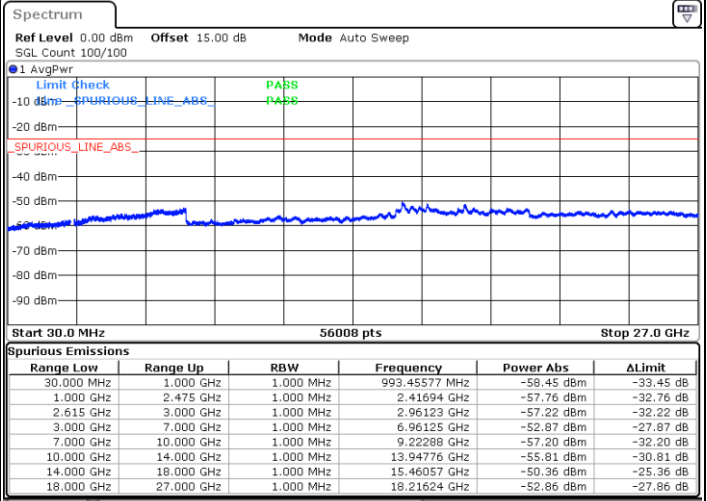

LTE Band 7C / 15MHz+20MHz

64QAM

Highest Channel / 1RB0 and 1RB99

Highest Channel / 1RB74 and 1RB0

Date: 19.JUL.2022 16:19:53

Date: 19.JUL.2022 16:18:42

Highest Channel / FullIRB

N/A

Date: 19.JUL.2022 16:25:45

LTE Band 7C / 20MHz+10MHz

64QAM

Lowest Channel / 1RB0 and 1RB49

Lowest Channel / 1RB99 and 1RB0

Date: 19.JUL.2022 14:49:06

Date: 19.JUL.2022 14:43:14

Lowest Channel / FullRB

N/A

Date: 19.JUL.2022 14:50:17

LTE Band 7C / 20MHz+10MHz

64QAM

Middle Channel / 1RB0 and 1RB49

Middle Channel / 1RB99 and 1RB0

Date: 19.JUL.2022 14:57:23

Date: 19.JUL.2022 15:03:15