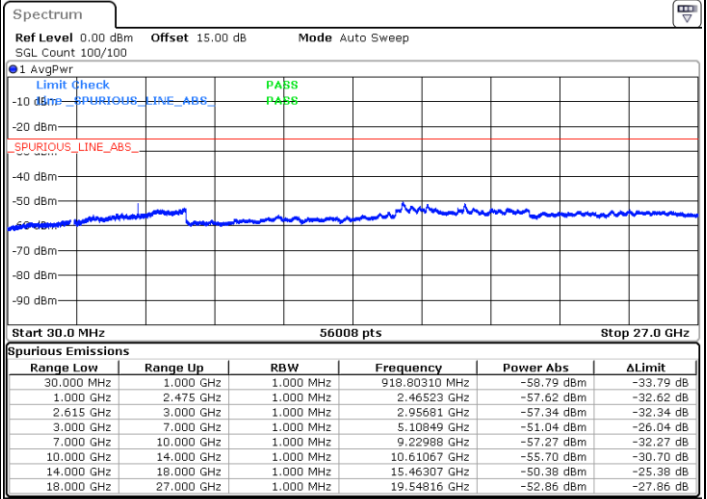

Lowest Channel / FullRB

N/A

Date: 19.JUL.2022 09:32:34

LTE Band 7C / 20MHz+15MHz

16QAM

MiddleChannel / 1RB0 and 1RB74

Middle Channel / 1RB99 and 1RB0

Date: 19.JUL.2022 09:42:40

Date: 19.JUL.2022 09:48:24

Middle Channel / FullIRB

N/A

Date: 19.JUL.2022 09:39:08

LTE Band 7C / 20MHz+15MHz

16QAM

Highest Channel / 1RB0 and 1RB74

Highest Channel / 1RB99 and 1RB0

Date: 19.JUL.2022 10:05:58

Date: 19.JUL.2022 10:02:28

Highest Channel / FullIRB

N/A

Date: 19.JUL.2022 10:09:30

LTE Band 7C / 20MHz+20MHz

16QAM

Lowest Channel / 1RB0 and 1RB99

Lowest Channel / 1RB99 and 1RB0

Date: 19.JUL.2022 16:44:06

Date: 19.JUL.2022 16:40:35

Lowest Channel / FullRB

N/A

Date: 19.JUL.2022 16:47:38

LTE Band 7C / 20MHz+20MHz

16QAM