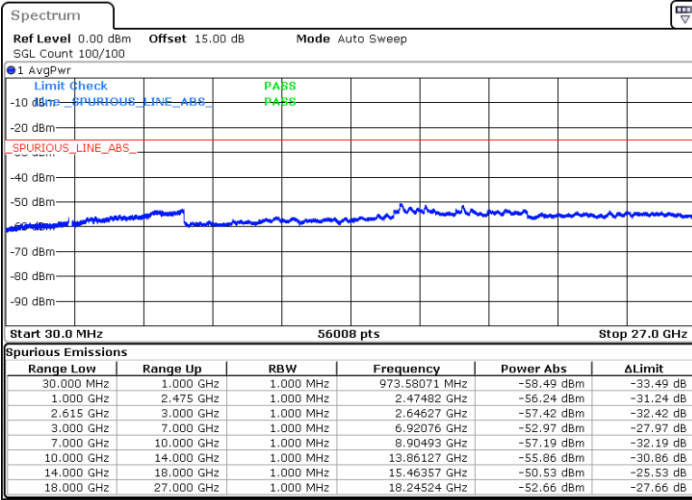

Highest Channel / 1RB0 and 1RB99

Highest Channel / 1RB74 and 1RB0

Date: 19.JUL.2022 16:21:03

Date: 19.JUL.2022 16:17:32

Highest Channel / FullIRB

N/A

Date: 19.JUL.2022 16:24:35

LTE Band 7C / 20MHz+10MHz

LTE Band 7C / 20MHz+10MHz

16QAM

Middle Channel / 1RB0 and 1RB49

Middle Channel / 1RB99 and 1RB0

Date: 19.JUL.2022 14:58:33

Date: 19.JUL.2022 15:02:05

Middle Channel / FullRB

N/A

Date: 19.JUL.2022 14:55:02

LTE Band 7C / 20MHz+10MHz

16QAM

Highest Channel / 1RB0 and 1RB49

Highest Channel / 1RB99 and 1RB0

Date: 19.JUL.2022 15:09:10

Date: 19.JUL.2022 15:05:39

Highest Channel / FullIRB

N/A

Date: 19.JUL.2022 15:12:42

LTE Band 7C / 20MHz+15MHz

16QAM

Lowest Channel / 1RB0 and 1RB74

Lowest Channel / 1RB99 and 1RB0

Date: 19.JUL.2022 09:29:03

Date: 19.JUL.2022 09:25:31