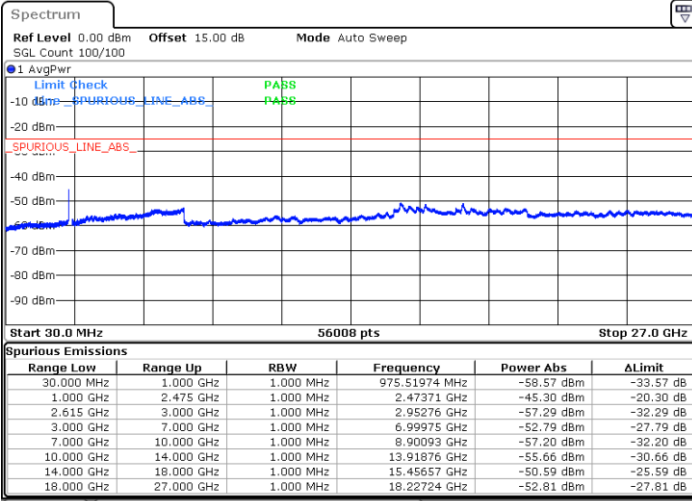

Middle Channel / 1RB0 and 1RB99

Middle Channel / 1RB99 and 1RB0

Date: 19.JUL.2022 16:57:44

Date: 19.JUL.2022 17:01:16

Middle Channel / FullRB

N/A

Date: 19.JUL.2022 16:54:12

LTE Band 7C / 20MHz+20MHz

16QAM

Highest Channel / 1RB0 and 1RB99

Highest Channel / 1RB99 and 1RB0

Date: 19.JUL.2022 17:18:55

Date: 19.JUL.2022 17:15:23

Highest Channel / FullIRB

N/A

Date: 19.JUL.2022 17:22:27

LTE Band 7C / 10MHz+20MHz

64QAM

Lowest Channel / 1RB0 and 1RB99

Lowest Channel / 1RB49 and 1RB0

Date: 19.JUL.2022 14:15:37

Date: 19.JUL.2022 14:09:43

Lowest Channel / FullRB

N/A