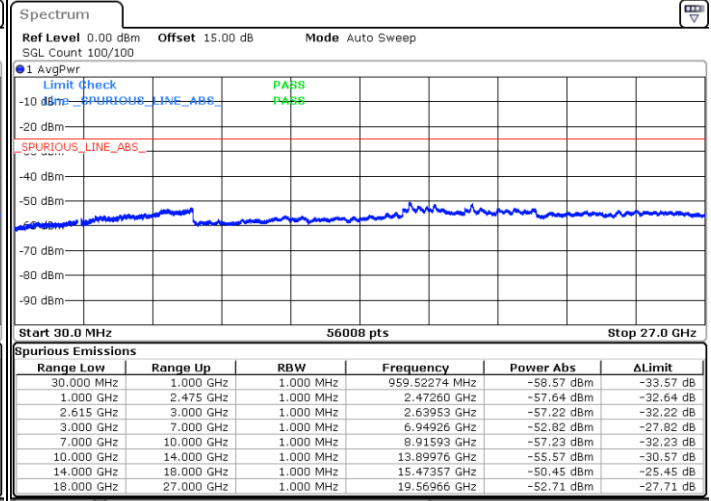

16QAM

Highest Channel / 1RB0 and 1RB99

Highest Channel / 1RB99 and 1RB0

Date: 19.JUL.2022 17:18:55

Date: 19.JUL.2022 17:15:23

Highest Channel / FullIRB

N/A

Date: 19.JUL.2022 17:22:27

LTE Band 7C / 10MHz+20MHz

64QAM

Lowest Channel / 1RB0 and 1RB99

Lowest Channel / 1RB49 and 1RB0

Date: 19.JUL.2022 14:15:37

Date: 19.JUL.2022 14:09:43

Lowest Channel / FullRB

N/A

Date: 19.JUL.2022 14:16:48

LTE Band 7C / 10MHz+20MHz

64QAM

MiddleChannel / 1RB0 and 1RB99

Middle Channel / 1RB49 and 1RB0

Date: 19.JUL.2022 14:23:54

Date: 19.JUL.2022 14:29:46

Middle Channel / FullIRB

N/A

Date: 19.JUL.2022 14:22:43

LTE Band 7C / 10MHz+20MHz

64QAM

Highest Channel / 1RB0 and 1RB99

Highest Channel / 1RB49 and 1RB0

Date: 19.JUL.2022 14:34:31

Date: 19.JUL.2022 14:33:21