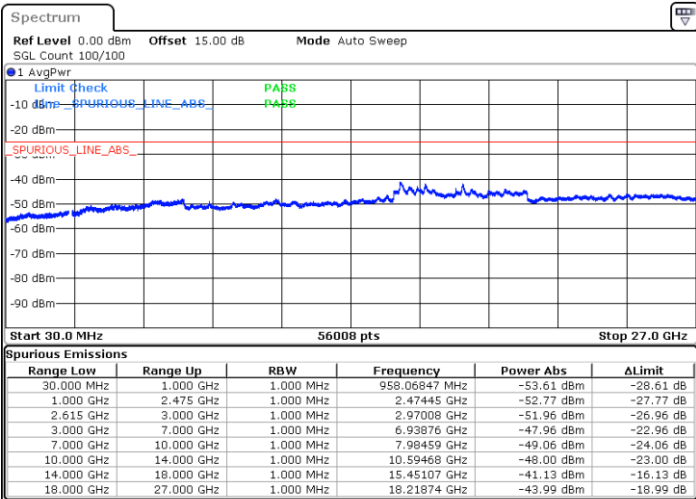

Date: 19.JUL.2022 14:39:13

LTE Band 7C / 15MHz+15MHz

16QAM

Lowest Channel / 1RB0 and 1RB74

Lowest Channel / 1RB74 and 1RB0

Date: 19.JUL.2022 15:20:05

Date: 19.JUL.2022 15:16:34

Lowest Channel / FullRB

N/A

Date: 19.JUL.2022 15:23:37

LTE Band 7C / 15MHz+15MHz

16QAM

Middle Channel / 1RB0 and 1RB74

Middle Channel / 1RB74 and 1RB0

Date: 19.JUL.2022 15:30:43

Date: 19.JUL.2022 15:34:14

Middle Channel / FullIRB

N/A

Date: 19.JUL.2022 15:27:11

LTE Band 7C / 15MHz+15MHz

16QAM

Highest Channel / 1RB0 and 1RB74

Highest Channel / 1RB74 and 1RB0

Date: 19.JUL.2022 15:41:20

Date: 19.JUL.2022 15:37:49

Highest Channel / FullIRB

N/A

Date: 19.JUL.2022 15:44:51

LTE Band 7C / 15MHz+20MHz

16QAM

Lowest Channel / 1RB0 and 1RB99

Lowest Channel / 1RB74 and 1RB0