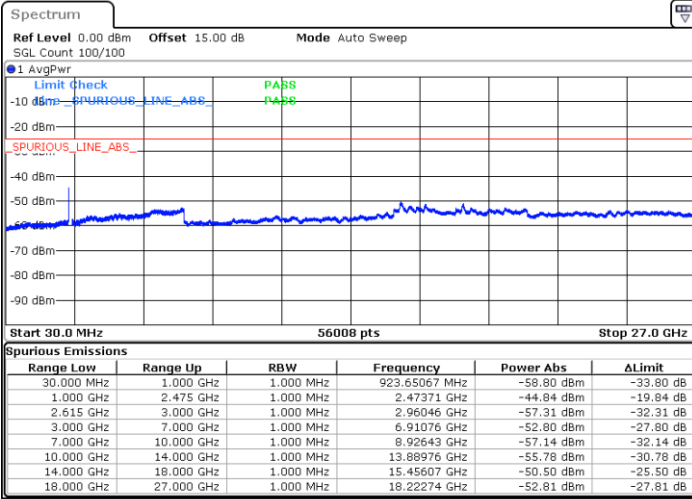

Middle Channel / 1RB74 and 1RB0

Date: 19.JUL.2022 16:10:25

Date: 19.JUL.2022 16:13:57

Middle Channel / FullIRB

N/A

Date: 19.JUL.2022 16:06:54

LTE Band 7C / 15MHz+20MHz

16QAM

Highest Channel / 1RB0 and 1RB99

Highest Channel / 1RB74 and 1RB0

Date: 19.JUL.2022 16:21:03

Date: 19.JUL.2022 16:17:32

Highest Channel / FullIRB

N/A

Date: 19.JUL.2022 16:24:35

LTE Band 7C / 20MHz+10MHz

16QAM

Lowest Channel / 1RB0 and 1RB49

Lowest Channel / 1RB99 and 1RB0

Date: 19.JUL.2022 14:47:56

Date: 19.JUL.2022 14:44:24

Lowest Channel / FullRB

N/A

Date: 19.JUL.2022 14:51:27