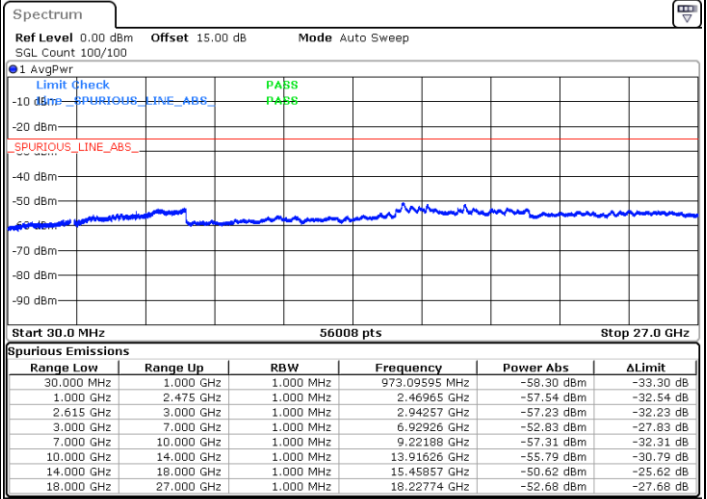

Middle Channel / 1RB74 and 1RB0

Date: 19.JUL.2022 16:10:25

Date: 19.JUL.2022 16:13:57

Middle Channel / FullIRB

N/A

Date: 19.JUL.2022 16:06:54

LTE Band 7C / 15MHz+20MHz

16QAM

Highest Channel / 1RB0 and 1RB99

Highest Channel / 1RB74 and 1RB0

Date: 19.JUL.2022 16:21:03

Date: 19.JUL.2022 16:17:32

Highest Channel / FullIRB

N/A

Date: 19.JUL.2022 16:24:35

LTE Band 7C / 20MHz+10MHz

16QAM

Lowest Channel / 1RB0 and 1RB49

Lowest Channel / 1RB99 and 1RB0

Date: 19.JUL.2022 14:47:56

Date: 19.JUL.2022 14:44:24

Lowest Channel / FullRB

N/A

Date: 19.JUL.2022 14:51:27

LTE Band 7C / 20MHz+10MHz

16QAM

Middle Channel / 1RB0 and 1RB49

Middle Channel / 1RB99 and 1RB0

Date: 19.JUL.2022 14:58:33

Date: 19.JUL.2022 15:02:05

Middle Channel / FullRB

N/A