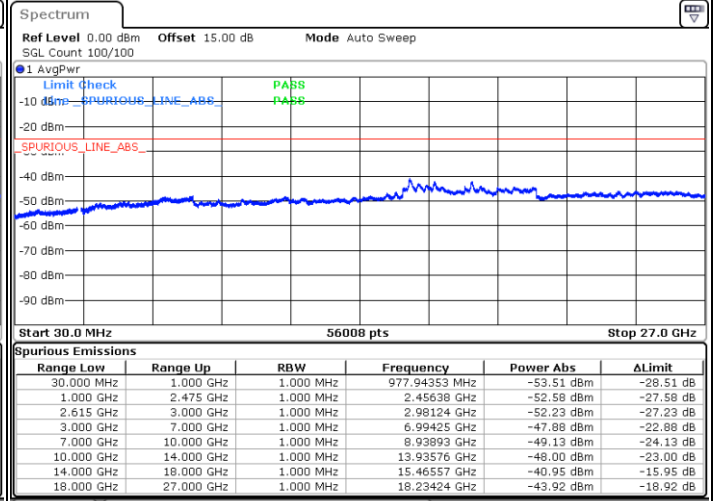

Date: 19.JUL.2022 15:15:24

Lowest Channel / FullRB

N/A

Date: 19.JUL.2022 15:22:27

LTE Band 7C / 15MHz+15MHz

64QAM

Middle Channel / 1RB0 and 1RB74

Middle Channel / 1RB74 and 1RB0

Date: 19.JUL.2022 15:29:33

Date: 19.JUL.2022 15:35:25

Middle Channel / FullIRB

N/A

Date: 19.JUL.2022 15:28:22

LTE Band 7C / 15MHz+15MHz

64QAM

Highest Channel / 1RB0 and 1RB74

Highest Channel / 1RB74 and 1RB0

Date: 19.JUL.2022 15:40:10

Date: 19.JUL.2022 15:38:59

Highest Channel / FullIRB

N/A

Date: 19.JUL.2022 15:46:02

LTE Band 7C / 15MHz+20MHz

64QAM

Lowest Channel / 1RB0 and 1RB99

Lowest Channel / 1RB74 and 1RB0

Date: 19.JUL.2022 16:00:58

Date: 19.JUL.2022 15:55:06

Lowest Channel / FullRB

N/A

Date: 19.JUL.2022 16:02:09

LTE Band 7C / 15MHz+20MHz