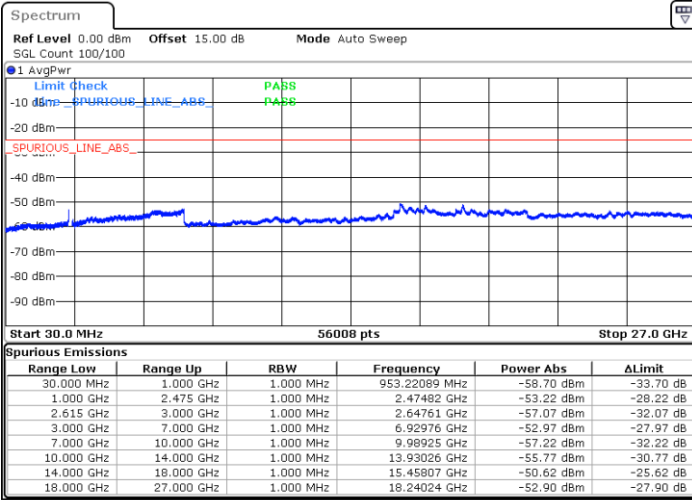

Highest Channel / 1RB74 and 1RB0

Date: 19.JUL.2022 15:40:10

Date: 19.JUL.2022 15:38:59

Highest Channel / FullIRB

N/A

Date: 19.JUL.2022 15:46:02

LTE Band 7C / 15MHz+20MHz

64QAM

Lowest Channel / 1RB0 and 1RB99

Lowest Channel / 1RB74 and 1RB0

Date: 19.JUL.2022 16:00:58

Date: 19.JUL.2022 15:55:06

Lowest Channel / FullRB

N/A

Date: 19.JUL.2022 16:02:09

LTE Band 7C / 15MHz+20MHz

64QAM

Middle Channel / 1RB0 and 1RB9

Middle Channel / 1RB74 and 1RB0

Date: 19.JUL.2022 16:09:15

Date: 19.JUL.2022 16:15:08

Middle Channel / FullIRB

N/A

Date: 19.JUL.2022 16:08:04

LTE Band 7C / 15MHz+20MHz

64QAM

Highest Channel / 1RB0 and 1RB99

Highest Channel / 1RB74 and 1RB0

Date: 19.JUL.2022 16:19:53

Date: 19.JUL.2022 16:18:42

Highest Channel / FullIRB

N/A