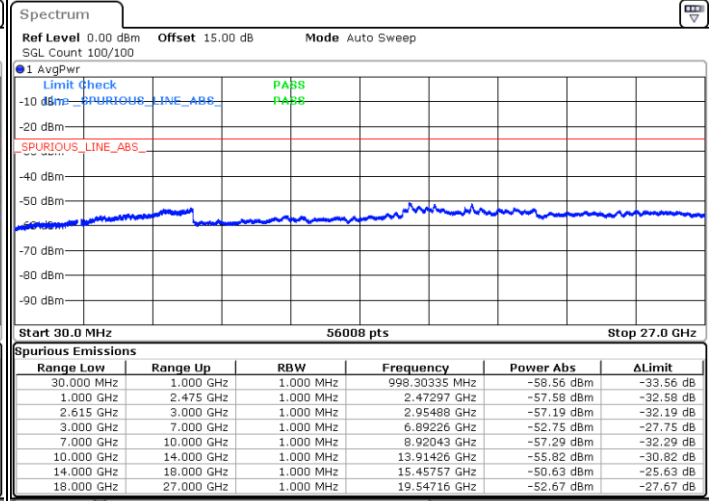

Date: 19.JUL.2022 09:48:24

Middle Channel / FullIRB

N/A

Date: 19.JUL.2022 09:39:08

LTE Band 7C / 20MHz+15MHz

16QAM

Highest Channel / 1RB0 and 1RB74

Highest Channel / 1RB99 and 1RB0

Date: 19.JUL.2022 10:05:58

Date: 19.JUL.2022 10:02:28

Highest Channel / FullIRB

N/A

Date: 19.JUL.2022 10:09:30

LTE Band 7C / 20MHz+20MHz

16QAM

Lowest Channel / 1RB0 and 1RB99

Lowest Channel / 1RB99 and 1RB0

Date: 19.JUL.2022 16:44:06

Date: 19.JUL.2022 16:40:35

Lowest Channel / FullRB

N/A

Date: 19.JUL.2022 16:47:38

LTE Band 7C / 20MHz+20MHz

16QAM

Middle Channel / 1RB0 and 1RB99

Middle Channel / 1RB99 and 1RB0

Date: 19.JUL.2022 16:57:44

Date: 19.JUL.2022 17:01:16

Middle Channel / FullRB

N/A

Date: 19.JUL.2022 16:54:12

LTE Band 7C / 20MHz+20MHz