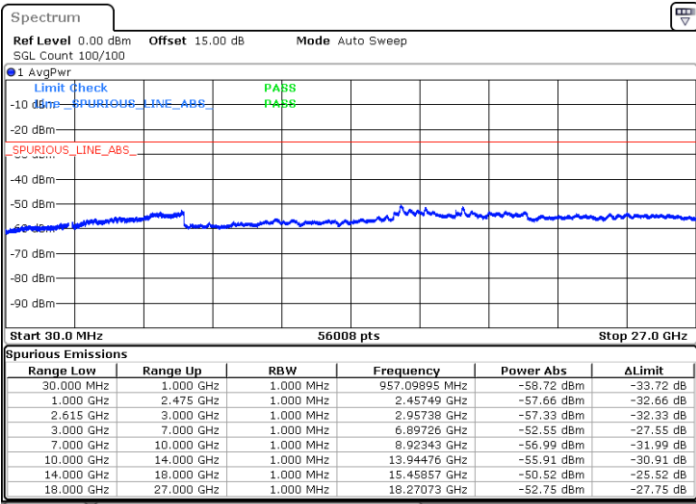

Date: 19.JUL.2022 15:37:49

Highest Channel / FullIRB

N/A

Date: 19.JUL.2022 15:44:51

LTE Band 7C / 15MHz+20MHz

16QAM

Lowest Channel / 1RB0 and 1RB99

Lowest Channel / 1RB74 and 1RB0

Date: 19.JUL.2022 15:59:47

Date: 19.JUL.2022 15:56:16

Lowest Channel / FullRB

N/A

Date: 19.JUL.2022 16:03:19

LTE Band 7C / 15MHz+20MHz

16QAM

Middle Channel / 1RB0 and 1RB9

Middle Channel / 1RB74 and 1RB0

Date: 19.JUL.2022 16:10:25

Date: 19.JUL.2022 16:13:57

Middle Channel / FullIRB

N/A

Date: 19.JUL.2022 16:06:54

LTE Band 7C / 15MHz+20MHz

16QAM

Highest Channel / 1RB0 and 1RB99

Highest Channel / 1RB74 and 1RB0

Date: 19.JUL.2022 16:21:03

Date: 19.JUL.2022 16:17:32

Highest Channel / FullIRB

N/A

Date: 19.JUL.2022 16:24:35

LTE Band 7C / 20MHz+10MHz