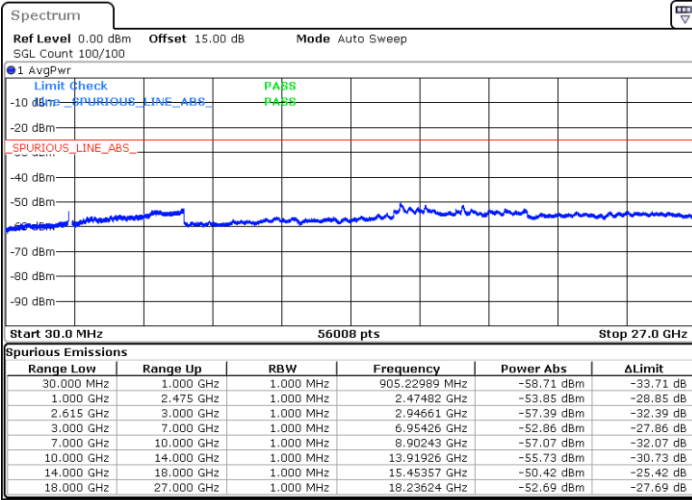

LTE Band 7C / 15MHz+20MHz

64QAM

Highest Channel / 1RB0 and 1RB99

Highest Channel / 1RB74 and 1RB0

Date: 19.JUL.2022 16:19:53

Date: 19.JUL.2022 16:18:42

Highest Channel / FullIRB

N/A

Date: 19.JUL.2022 16:25:45

LTE Band 7C / 20MHz+10MHz

64QAM

Lowest Channel / 1RB0 and 1RB49

Lowest Channel / 1RB99 and 1RB0

Date: 19.JUL.2022 14:49:06

Date: 19.JUL.2022 14:43:14

Lowest Channel / FullRB

N/A

Date: 19.JUL.2022 14:50:17

LTE Band 7C / 20MHz+10MHz

64QAM

Middle Channel / 1RB0 and 1RB49

Middle Channel / 1RB99 and 1RB0

Date: 19.JUL.2022 14:57:23

Date: 19.JUL.2022 15:03:15