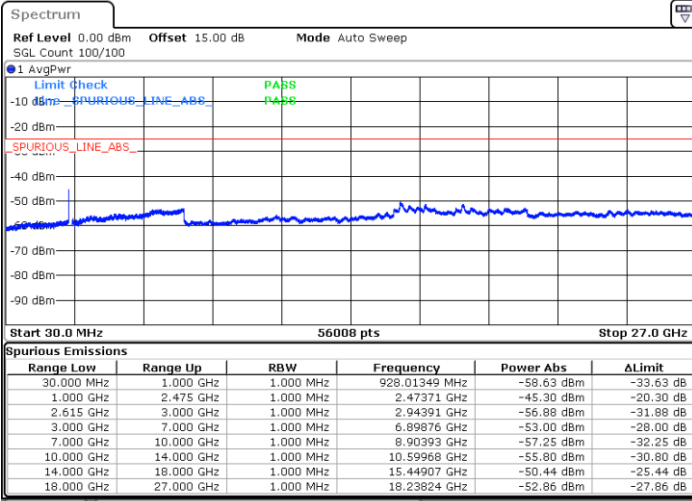

LTE Band 7C / 15MHz+20MHz

64QAM

Highest Channel / 1RB0 and 1RB99

Highest Channel / 1RB74 and 1RB0

Date: 19.JUL.2022 16:19:53

Date: 19.JUL.2022 16:18:42

Highest Channel / FullIRB

N/A

Date: 19.JUL.2022 16:25:45

LTE Band 7C / 20MHz+10MHz

64QAM

Lowest Channel / 1RB0 and 1RB49

Lowest Channel / 1RB99 and 1RB0

Date: 19.JUL.2022 14:49:06

Date: 19.JUL.2022 14:43:14

Lowest Channel / FullRB

N/A

Date: 19.JUL.2022 14:50:17

LTE Band 7C / 20MHz+10MHz

64QAM

Middle Channel / 1RB0 and 1RB49

Middle Channel / 1RB99 and 1RB0

Date: 19.JUL.2022 14:57:23

Date: 19.JUL.2022 15:03:15