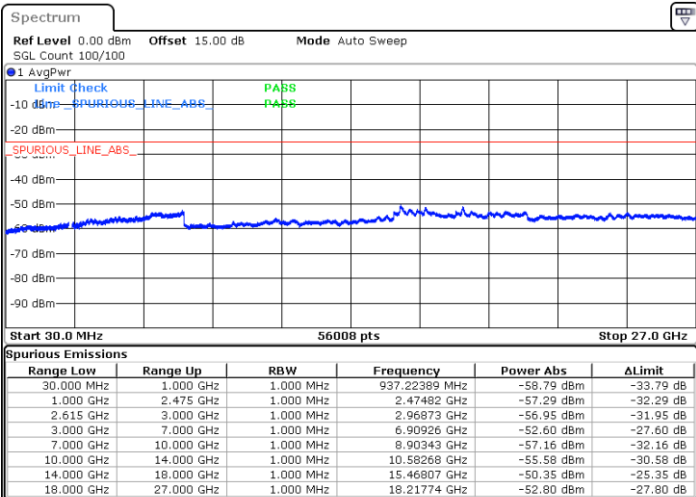

LTE Band 7C / 10MHz+20MHz

16QAM

Highest Channel / 1RB0 and 1RB99

Highest Channel / 1RB49 and 1RB0

Date: 19.JUL.2022 14:35:42

Date: 19.JUL.2022 14:32:10

Highest Channel / FullIRB

N/A

Date: 19.JUL.2022 14:39:13

LTE Band 7C / 15MHz+15MHz

16QAM

Lowest Channel / 1RB0 and 1RB74

Lowest Channel / 1RB74 and 1RB0

Date: 19.JUL.2022 15:20:05

Date: 19.JUL.2022 15:16:34

Lowest Channel / FullRB