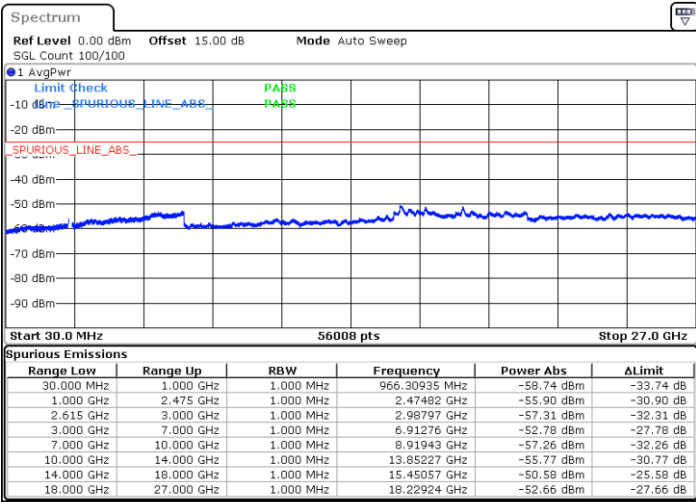

Date: 19.JUL.2022 15:37:49

Highest Channel / FullIRB

N/A

Date: 19.JUL.2022 15:44:51

LTE Band 7C / 15MHz+20MHz

16QAM

Lowest Channel / 1RB0 and 1RB99

Lowest Channel / 1RB74 and 1RB0

Date: 19.JUL.2022 15:59:47

Date: 19.JUL.2022 15:56:16

Lowest Channel / FullRB

N/A

Date: 19.JUL.2022 16:03:19

LTE Band 7C / 15MHz+20MHz

16QAM

Middle Channel / 1RB0 and 1RB9

Middle Channel / 1RB74 and 1RB0

Date: 19.JUL.2022 16:10:25

Date: 19.JUL.2022 16:13:57

Middle Channel / FullIRB

N/A

Date: 19.JUL.2022 16:06:54

LTE Band 7C / 15MHz+20MHz

16QAM

Highest Channel / 1RB0 and 1RB99

Highest Channel / 1RB74 and 1RB0

Date: 19.JUL.2022 16:21:03

Date: 19.JUL.2022 16:17:32

Highest Channel / FullIRB

N/A

Date: 19.JUL.2022 16:24:35

LTE Band 7C / 20MHz+10MHz