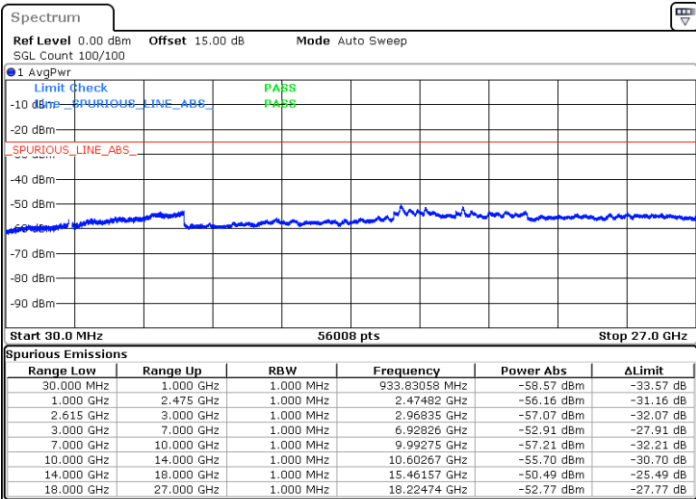

Middle Channel / FullIRB

N/A

Date: 19.JUL.2022 14:56:12