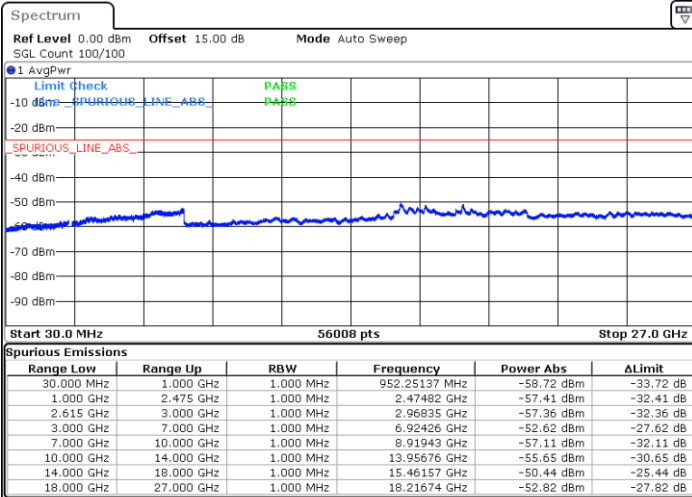

Middle Channel / 1RB74 and 1RB0

Date: 19.JUL.2022 16:10:25

Date: 19.JUL.2022 16:13:57

Middle Channel / FullIRB

N/A

Date: 19.JUL.2022 16:06:54

LTE Band 7C / 15MHz+20MHz

16QAM

Highest Channel / 1RB0 and 1RB99

Highest Channel / 1RB74 and 1RB0

Date: 19.JUL.2022 16:21:03

Date: 19.JUL.2022 16:17:32

Highest Channel / FullIRB

N/A

Date: 19.JUL.2022 16:24:35

LTE Band 7C / 20MHz+10MHz

16QAM

Lowest Channel / 1RB0 and 1RB49

Lowest Channel / 1RB99 and 1RB0

Date: 19.JUL.2022 14:47:56

Date: 19.JUL.2022 14:44:24

Lowest Channel / FullRB

N/A

Date: 19.JUL.2022 14:51:27

LTE Band 7C / 20MHz+10MHz

16QAM

Middle Channel / 1RB0 and 1RB49

Middle Channel / 1RB99 and 1RB0

Date: 19.JUL.2022 14:58:33

Date: 19.JUL.2022 15:02:05

Middle Channel / FullRB

N/A