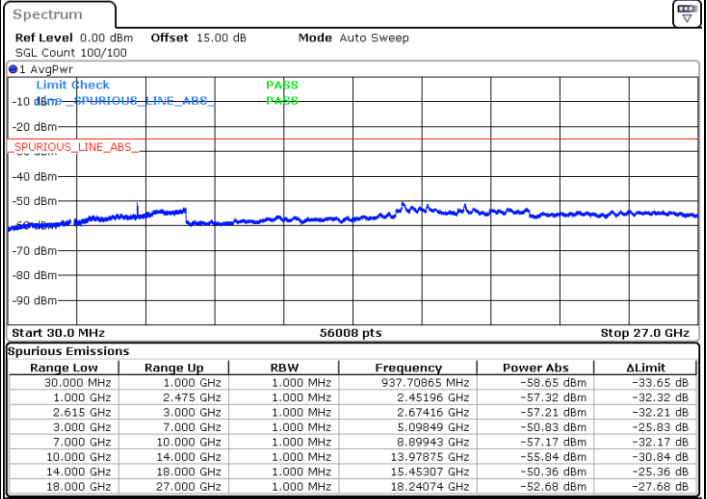

Date: 19.JUL.2022 10:05:58

Date: 19.JUL.2022 10:02:28

Highest Channel / FullIRB

N/A

Date: 19.JUL.2022 10:09:30

LTE Band 7C / 20MHz+20MHz

16QAM

Lowest Channel / 1RB0 and 1RB99

Lowest Channel / 1RB99 and 1RB0

Date: 19.JUL.2022 16:44:06

Date: 19.JUL.2022 16:40:35

Lowest Channel / FullRB

N/A

Date: 19.JUL.2022 16:47:38

LTE Band 7C / 20MHz+20MHz

16QAM

Middle Channel / 1RB0 and 1RB99

Middle Channel / 1RB99 and 1RB0

Date: 19.JUL.2022 16:57:44

Date: 19.JUL.2022 17:01:16

Middle Channel / FullRB

N/A

Date: 19.JUL.2022 16:54:12

LTE Band 7C / 20MHz+20MHz

16QAM

Highest Channel / 1RB0 and 1RB99

Highest Channel / 1RB99 and 1RB0

Date: 19.JUL.2022 17:18:55

Date: 19.JUL.2022 17:15:23

Highest Channel / FullIRB

N/A

Date: 19.JUL.2022 17:22:27