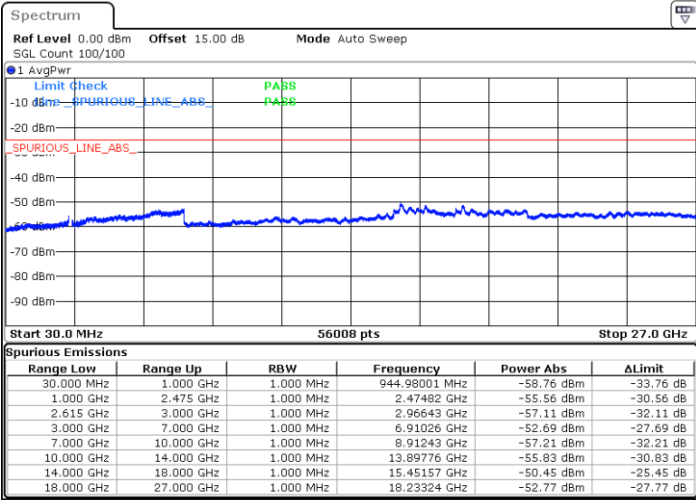

N/A

Date: 19.JUL.2022 15:12:42

LTE Band 7C / 20MHz+15MHz

16QAM

Lowest Channel / 1RB0 and 1RB74

Lowest Channel / 1RB99 and 1RB0

Date: 19.JUL.2022 09:29:03

Date: 19.JUL.2022 09:25:31

Lowest Channel / FullRB

N/A

Date: 19.JUL.2022 09:32:34

LTE Band 7C / 20MHz+15MHz

16QAM

MiddleChannel / 1RB0 and 1RB74

Middle Channel / 1RB99 and 1RB0

Date: 19.JUL.2022 09:42:40

Date: 19.JUL.2022 09:48:24

Middle Channel / FullIRB

N/A

Date: 19.JUL.2022 09:39:08

LTE Band 7C / 20MHz+15MHz

16QAM

Highest Channel / 1RB0 and 1RB74

Highest Channel / 1RB99 and 1RB0

Date: 19.JUL.2022 10:05:58

Date: 19.JUL.2022 10:02:28

Highest Channel / FullIRB

N/A

Date: 19.JUL.2022 10:09:30

LTE Band 7C / 20MHz+20MHz

16QAM

Lowest Channel / 1RB0 and 1RB99