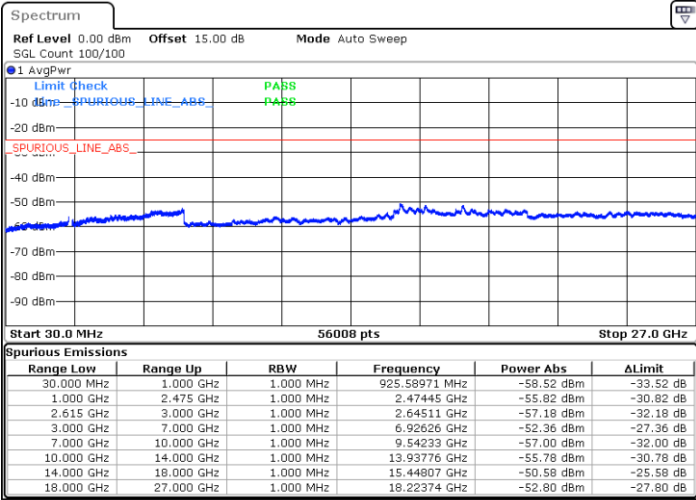

Highest Channel / 1RB74 and 1RB0

Date: 19.JUL.2022 15:40:10

Date: 19.JUL.2022 15:38:59

Highest Channel / FullIRB

N/A

Date: 19.JUL.2022 15:46:02

LTE Band 7C / 15MHz+20MHz

64QAM

Lowest Channel / 1RB0 and 1RB99

Lowest Channel / 1RB74 and 1RB0

Date: 19.JUL.2022 16:00:58

Date: 19.JUL.2022 15:55:06

Lowest Channel / FullRB

N/A

Date: 19.JUL.2022 16:02:09

LTE Band 7C / 15MHz+20MHz

64QAM

Middle Channel / 1RB0 and 1RB9

Middle Channel / 1RB74 and 1RB0

Date: 19.JUL.2022 16:09:15

Date: 19.JUL.2022 16:15:08

Middle Channel / FullIRB

N/A

Date: 19.JUL.2022 16:08:04

LTE Band 7C / 15MHz+20MHz

64QAM

Highest Channel / 1RB0 and 1RB99

Highest Channel / 1RB74 and 1RB0

Date: 19.JUL.2022 16:19:53

Date: 19.JUL.2022 16:18:42

Highest Channel / FullIRB

N/A