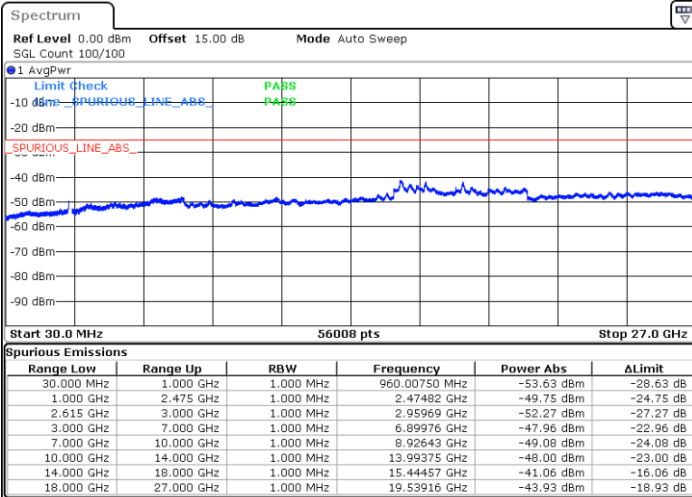

N/A

Date: 19.JUL.2022 14:22:43

LTE Band 7C / 10MHz+20MHz

64QAM

Highest Channel / 1RB0 and 1RB99

Highest Channel / 1RB49 and 1RB0

Date: 19.JUL.2022 14:34:31

Date: 19.JUL.2022 14:33:21

Highest Channel / FullIRB

N/A

Date: 19.JUL.2022 14:40:24

LTE Band 7C / 15MHz+15MHz

64QAM

Lowest Channel / 1RB0 and 1RB74

Lowest Channel / 1RB74 and 1RB0

Date: 19.JUL.2022 15:21:16

Date: 19.JUL.2022 15:15:24

Lowest Channel / FullRB

N/A

Date: 19.JUL.2022 15:22:27

LTE Band 7C / 15MHz+15MHz

64QAM

Middle Channel / 1RB0 and 1RB74

Middle Channel / 1RB74 and 1RB0