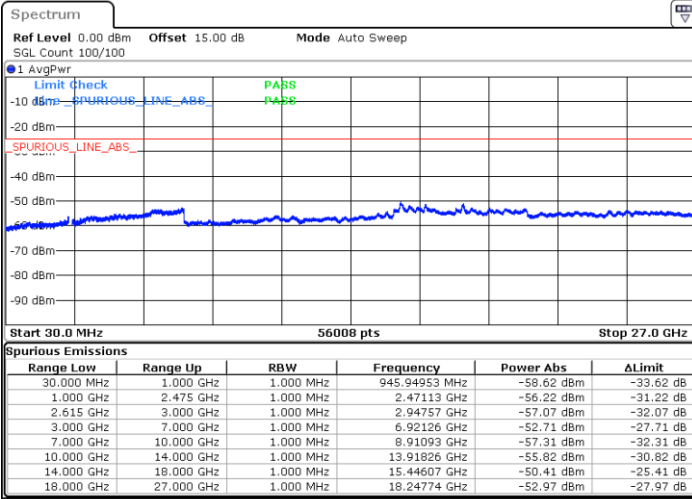

Lowest Channel / FullRB

N/A

Date: 19.JUL.2022 09:32:34

LTE Band 7C / 20MHz+15MHz

16QAM

MiddleChannel / 1RB0 and 1RB74

Middle Channel / 1RB99 and 1RB0

Date: 19.JUL.2022 09:42:40

Date: 19.JUL.2022 09:48:24

Middle Channel / FullIRB

N/A

Date: 19.JUL.2022 09:39:08

LTE Band 7C / 20MHz+15MHz

16QAM

Highest Channel / 1RB0 and 1RB74

Highest Channel / 1RB99 and 1RB0

Date: 19.JUL.2022 10:05:58

Date: 19.JUL.2022 10:02:28

Highest Channel / FullIRB

N/A

Date: 19.JUL.2022 10:09:30

LTE Band 7C / 20MHz+20MHz

16QAM

Lowest Channel / 1RB0 and 1RB99

Lowest Channel / 1RB99 and 1RB0

Date: 19.JUL.2022 16:44:06

Date: 19.JUL.2022 16:40:35

Lowest Channel / FullRB

N/A

Date: 19.JUL.2022 16:47:38

LTE Band 7C / 20MHz+20MHz

16QAM