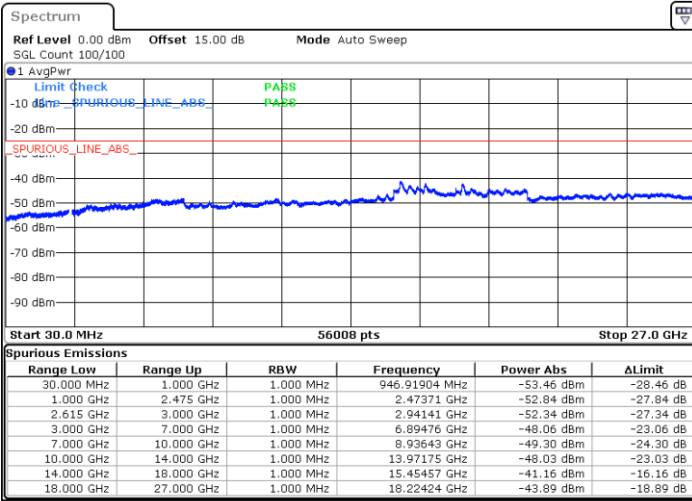

N/A

Date: 19.JUL.2022 15:23:37

LTE Band 7C / 15MHz+15MHz

16QAM

Middle Channel / 1RB0 and 1RB74

Middle Channel / 1RB74 and 1RB0

Date: 19.JUL.2022 15:30:43

Date: 19.JUL.2022 15:34:14

Middle Channel / FullIRB

N/A

Date: 19.JUL.2022 15:27:11

LTE Band 7C / 15MHz+15MHz

16QAM

Highest Channel / 1RB0 and 1RB74

Highest Channel / 1RB74 and 1RB0

Date: 19.JUL.2022 15:41:20

Date: 19.JUL.2022 15:37:49

Highest Channel / FullIRB

N/A

Date: 19.JUL.2022 15:44:51

LTE Band 7C / 15MHz+20MHz

16QAM

Lowest Channel / 1RB0 and 1RB99

Lowest Channel / 1RB74 and 1RB0