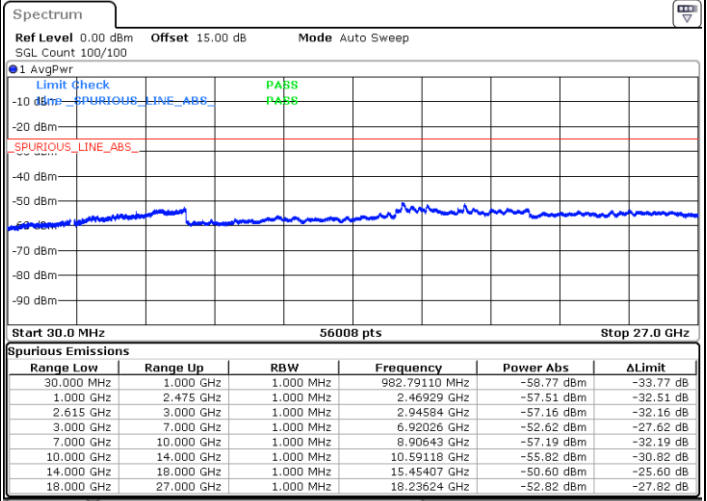

Date: 19.JUL.2022 14:55:02

LTE Band 7C / 20MHz+10MHz

16QAM

Highest Channel / 1RB0 and 1RB49

Highest Channel / 1RB99 and 1RB0

Date: 19.JUL.2022 15:09:10

Date: 19.JUL.2022 15:05:39

Highest Channel / FullIRB

N/A

Date: 19.JUL.2022 15:12:42

LTE Band 7C / 20MHz+15MHz

16QAM

Lowest Channel / 1RB0 and 1RB74

Lowest Channel / 1RB99 and 1RB0

Date: 19.JUL.2022 09:29:03

Date: 19.JUL.2022 09:25:31

Lowest Channel / FullRB

N/A

Date: 19.JUL.2022 09:32:34

LTE Band 7C / 20MHz+15MHz

16QAM

MiddleChannel / 1RB0 and 1RB74

Middle Channel / 1RB99 and 1RB0

Date: 19.JUL.2022 09:42:40

Date: 19.JUL.2022 09:48:24

Middle Channel / FullIRB

N/A

Date: 19.JUL.2022 09:39:08

LTE Band 7C / 20MHz+15MHz

16QAM

Highest Channel / 1RB0 and 1RB74

Highest Channel / 1RB99 and 1RB0