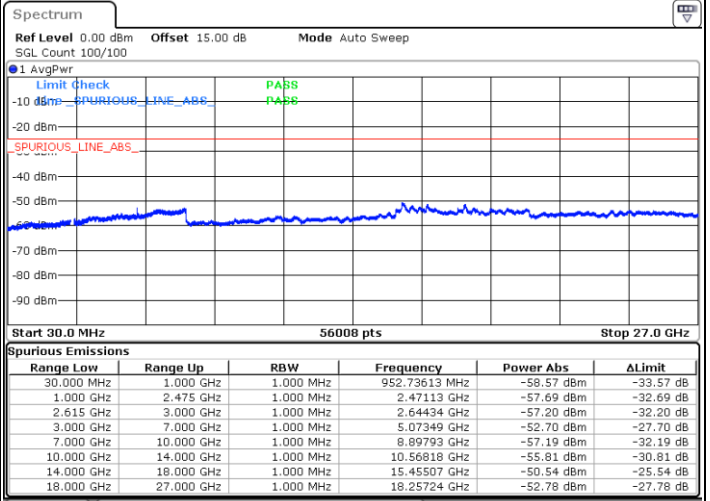

N/A

Date: 19.JUL.2022 15:12:42

LTE Band 7C / 20MHz+15MHz

16QAM

Lowest Channel / 1RB0 and 1RB74

Lowest Channel / 1RB99 and 1RB0

Date: 19.JUL.2022 09:29:03

Date: 19.JUL.2022 09:25:31

Lowest Channel / FullRB

N/A

Date: 19.JUL.2022 09:32:34

LTE Band 7C / 20MHz+15MHz

16QAM

MiddleChannel / 1RB0 and 1RB74

Middle Channel / 1RB99 and 1RB0

Date: 19.JUL.2022 09:42:40

Date: 19.JUL.2022 09:48:24

Middle Channel / FullIRB

N/A

Date: 19.JUL.2022 09:39:08

LTE Band 7C / 20MHz+15MHz

16QAM

Highest Channel / 1RB0 and 1RB74

Highest Channel / 1RB99 and 1RB0

Date: 19.JUL.2022 10:05:58

Date: 19.JUL.2022 10:02:28

Highest Channel / FullIRB

N/A

Date: 19.JUL.2022 10:09:30

LTE Band 7C / 20MHz+20MHz

16QAM

Lowest Channel / 1RB0 and 1RB99