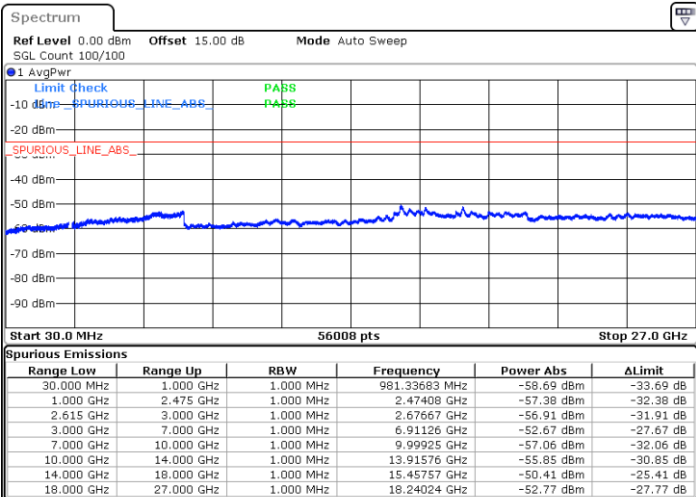

Lowest Channel / 1RB0 and 1RB99

Lowest Channel / 1RB74 and 1RB0

Date: 19.JUL.2022 16:00:58

Date: 19.JUL.2022 15:55:06

Lowest Channel / FullRB

N/A

Date: 19.JUL.2022 16:02:09

LTE Band 7C / 15MHz+20MHz

LTE Band 7C / 15MHz+20MHz

64QAM

Highest Channel / 1RB0 and 1RB99

Highest Channel / 1RB74 and 1RB0

Date: 19.JUL.2022 16:19:53

Date: 19.JUL.2022 16:18:42

Highest Channel / FullIRB

N/A

Date: 19.JUL.2022 16:25:45

LTE Band 7C / 20MHz+10MHz

64QAM

Lowest Channel / 1RB0 and 1RB49

Lowest Channel / 1RB99 and 1RB0

Date: 19.JUL.2022 14:49:06

Date: 19.JUL.2022 14:43:14

Lowest Channel / FullRB