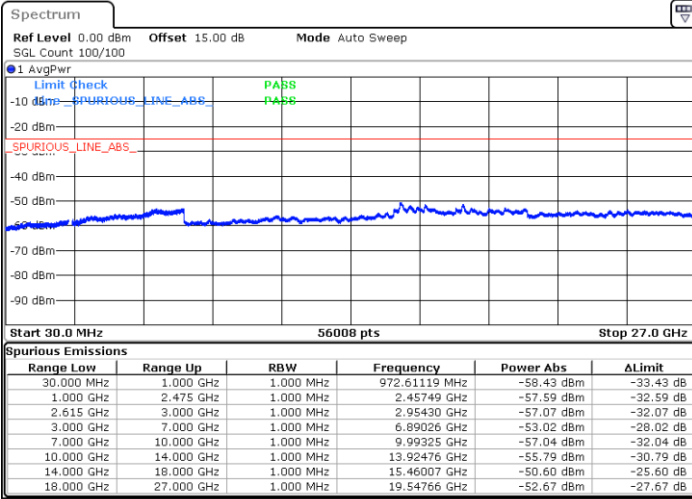

LTE Band 7C / 10MHz+20MHz

64QAM

Lowest Channel / 1RB0 and 1RB99

Lowest Channel / 1RB49 and 1RB0

Date: 19.JUL.2022 14:15:37

Date: 19.JUL.2022 14:09:43

Lowest Channel / FullRB

N/A

Date: 19.JUL.2022 14:16:48

LTE Band 7C / 10MHz+20MHz

64QAM

MiddleChannel / 1RB0 and 1RB99

Middle Channel / 1RB49 and 1RB0

Date: 19.JUL.2022 14:23:54

Date: 19.JUL.2022 14:29:46

Middle Channel / FullIRB

N/A

Date: 19.JUL.2022 14:22:43

LTE Band 7C / 10MHz+20MHz

64QAM

Highest Channel / 1RB0 and 1RB99

Highest Channel / 1RB49 and 1RB0

Date: 19.JUL.2022 14:34:31

Date: 19.JUL.2022 14:33:21

Highest Channel / FullIRB

N/A

Date: 19.JUL.2022 14:40:24

LTE Band 7C / 15MHz+15MHz

64QAM

Lowest Channel / 1RB0 and 1RB74

Lowest Channel / 1RB74 and 1RB0

Date: 19.JUL.2022 15:21:16