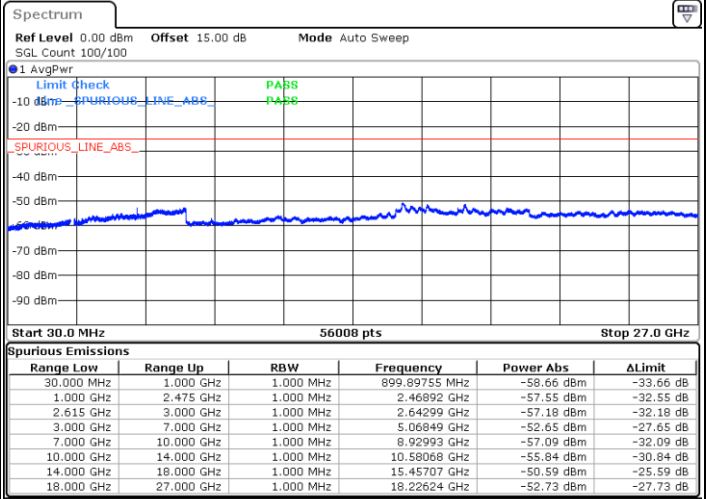

Date: 19.JUL.2022 10:05:58

Date: 19.JUL.2022 10:02:28

Highest Channel / FullIRB

N/A

Date: 19.JUL.2022 10:09:30

LTE Band 7C / 20MHz+20MHz

16QAM

Lowest Channel / 1RB0 and 1RB99

Lowest Channel / 1RB99 and 1RB0

Date: 19.JUL.2022 16:44:06

Date: 19.JUL.2022 16:40:35

Lowest Channel / FullRB

N/A

Date: 19.JUL.2022 16:47:38

LTE Band 7C / 20MHz+20MHz

16QAM

Middle Channel / 1RB0 and 1RB99

Middle Channel / 1RB99 and 1RB0

Date: 19.JUL.2022 16:57:44

Date: 19.JUL.2022 17:01:16

Middle Channel / FullRB

N/A

Date: 19.JUL.2022 16:54:12

LTE Band 7C / 20MHz+20MHz