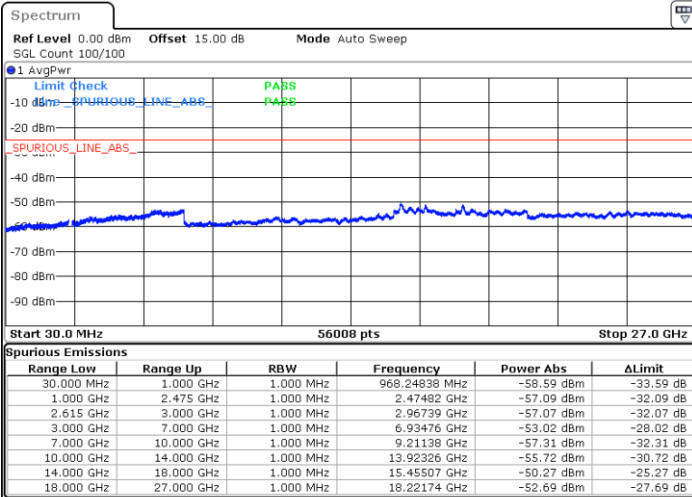

Lowest Channel / FullRB

N/A

Date: 19.JUL.2022 09:32:34

LTE Band 7C / 20MHz+15MHz

16QAM

MiddleChannel / 1RB0 and 1RB74

Middle Channel / 1RB99 and 1RB0

Date: 19.JUL.2022 09:42:40

Date: 19.JUL.2022 09:48:24

Middle Channel / FullIRB

N/A

Date: 19.JUL.2022 09:39:08

LTE Band 7C / 20MHz+15MHz

16QAM

Highest Channel / 1RB0 and 1RB74

Highest Channel / 1RB99 and 1RB0

Date: 19.JUL.2022 10:05:58

Date: 19.JUL.2022 10:02:28

Highest Channel / FullIRB

N/A

Date: 19.JUL.2022 10:09:30

LTE Band 7C / 20MHz+20MHz

16QAM

Lowest Channel / 1RB0 and 1RB99

Lowest Channel / 1RB99 and 1RB0

Date: 19.JUL.2022 16:44:06

Date: 19.JUL.2022 16:40:35

Lowest Channel / FullRB

N/A

Date: 19.JUL.2022 16:47:38

LTE Band 7C / 20MHz+20MHz

16QAM