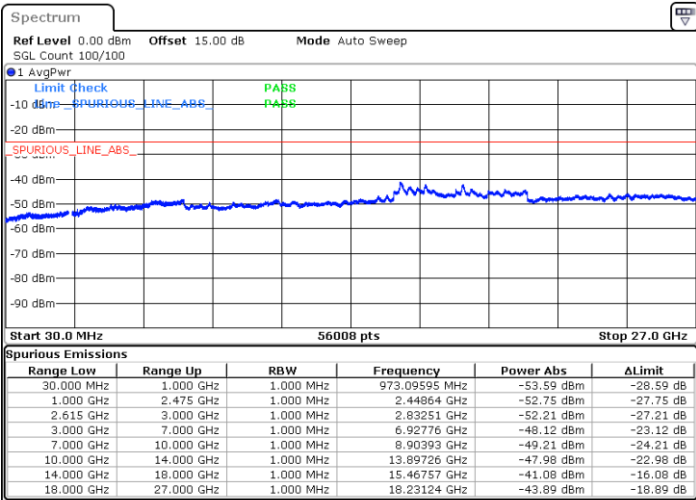

Date: 19.JUL.2022 14:39:13

LTE Band 7C / 15MHz+15MHz

16QAM

Lowest Channel / 1RB0 and 1RB74

Lowest Channel / 1RB74 and 1RB0

Date: 19.JUL.2022 15:20:05

Date: 19.JUL.2022 15:16:34

Lowest Channel / FullRB

N/A

Date: 19.JUL.2022 15:23:37

LTE Band 7C / 15MHz+15MHz

16QAM

Middle Channel / 1RB0 and 1RB74

Middle Channel / 1RB74 and 1RB0

Date: 19.JUL.2022 15:30:43

Date: 19.JUL.2022 15:34:14

Middle Channel / FullIRB

N/A

Date: 19.JUL.2022 15:27:11

LTE Band 7C / 15MHz+15MHz

16QAM

Highest Channel / 1RB0 and 1RB74

Highest Channel / 1RB74 and 1RB0

Date: 19.JUL.2022 15:41:20

Date: 19.JUL.2022 15:37:49

Highest Channel / FullIRB

N/A

Date: 19.JUL.2022 15:44:51

LTE Band 7C / 15MHz+20MHz

16QAM

Lowest Channel / 1RB0 and 1RB99

Lowest Channel / 1RB74 and 1RB0