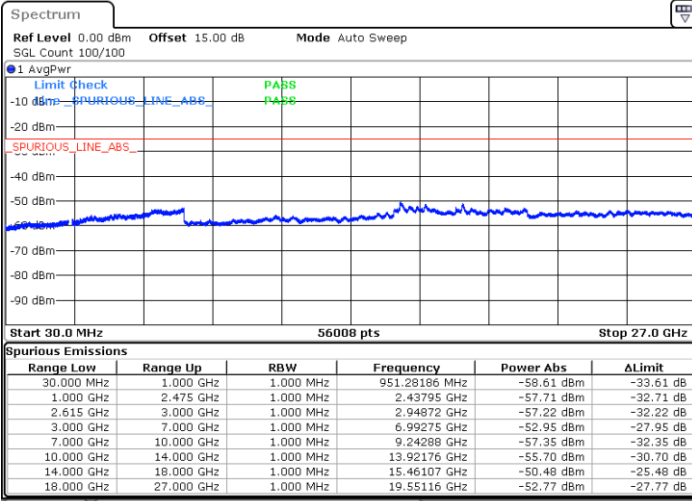

Date: 19.JUL.2022 09:48:24

Middle Channel / FullIRB

N/A

Date: 19.JUL.2022 09:39:08

LTE Band 7C / 20MHz+15MHz

16QAM

Highest Channel / 1RB0 and 1RB74

Highest Channel / 1RB99 and 1RB0

Date: 19.JUL.2022 10:05:58

Date: 19.JUL.2022 10:02:28

Highest Channel / FullIRB

N/A

Date: 19.JUL.2022 10:09:30

LTE Band 7C / 20MHz+20MHz

16QAM

Lowest Channel / 1RB0 and 1RB99

Lowest Channel / 1RB99 and 1RB0

Date: 19.JUL.2022 16:44:06

Date: 19.JUL.2022 16:40:35

Lowest Channel / FullRB

N/A

Date: 19.JUL.2022 16:47:38

LTE Band 7C / 20MHz+20MHz

16QAM

Middle Channel / 1RB0 and 1RB99

Middle Channel / 1RB99 and 1RB0

Date: 19.JUL.2022 16:57:44

Date: 19.JUL.2022 17:01:16

Middle Channel / FullRB

N/A

Date: 19.JUL.2022 16:54:12

LTE Band 7C / 20MHz+20MHz