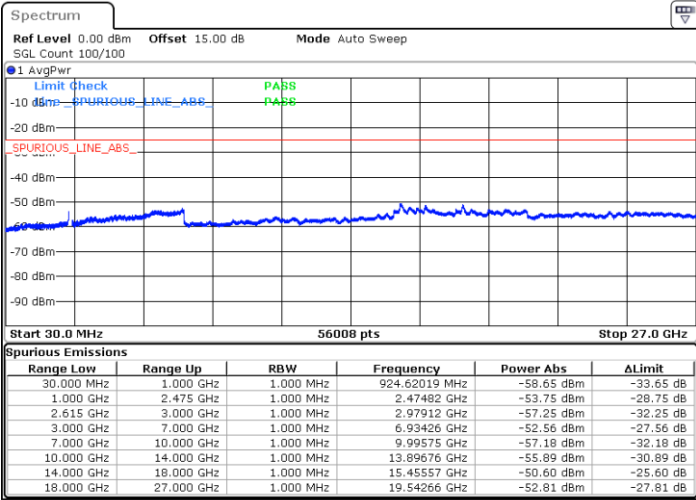

Date: 19.JUL.2022 14:55:02

LTE Band 7C / 20MHz+10MHz

16QAM

Highest Channel / 1RB0 and 1RB49

Highest Channel / 1RB99 and 1RB0

Date: 19.JUL.2022 15:09:10

Date: 19.JUL.2022 15:05:39

Highest Channel / FullIRB

N/A

Date: 19.JUL.2022 15:12:42

LTE Band 7C / 20MHz+15MHz

16QAM

Lowest Channel / 1RB0 and 1RB74

Lowest Channel / 1RB99 and 1RB0

Date: 19.JUL.2022 09:29:03

Date: 19.JUL.2022 09:25:31

Lowest Channel / FullRB

N/A

Date: 19.JUL.2022 09:32:34

LTE Band 7C / 20MHz+15MHz

16QAM

MiddleChannel / 1RB0 and 1RB74

Middle Channel / 1RB99 and 1RB0

Date: 19.JUL.2022 09:42:40

Date: 19.JUL.2022 09:48:24

Middle Channel / FullIRB

N/A

Date: 19.JUL.2022 09:39:08

LTE Band 7C / 20MHz+15MHz

16QAM

Highest Channel / 1RB0 and 1RB74

Highest Channel / 1RB99 and 1RB0