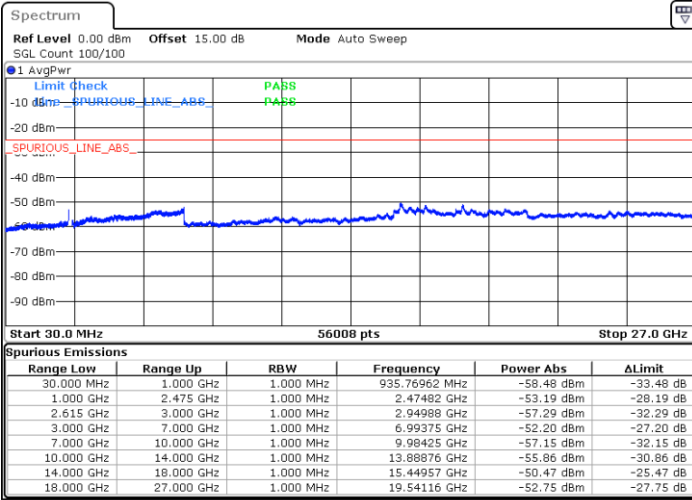

16QAM

Highest Channel / 1RB0 and 1RB99

Highest Channel / 1RB99 and 1RB0

Date: 19.JUL.2022 17:18:55

Date: 19.JUL.2022 17:15:23

Highest Channel / FullIRB

N/A

Date: 19.JUL.2022 17:22:27

LTE Band 7C / 10MHz+20MHz

64QAM

Lowest Channel / 1RB0 and 1RB99

Lowest Channel / 1RB49 and 1RB0

Date: 19.JUL.2022 14:15:37

Date: 19.JUL.2022 14:09:43

Lowest Channel / FullRB

N/A

Date: 19.JUL.2022 14:16:48

LTE Band 7C / 10MHz+20MHz

64QAM

MiddleChannel / 1RB0 and 1RB99

Middle Channel / 1RB49 and 1RB0

Date: 19.JUL.2022 14:23:54

Date: 19.JUL.2022 14:29:46

Middle Channel / FullIRB

N/A

Date: 19.JUL.2022 14:22:43

LTE Band 7C / 10MHz+20MHz

64QAM

Highest Channel / 1RB0 and 1RB99

Highest Channel / 1RB49 and 1RB0

Date: 19.JUL.2022 14:34:31

Date: 19.JUL.2022 14:33:21