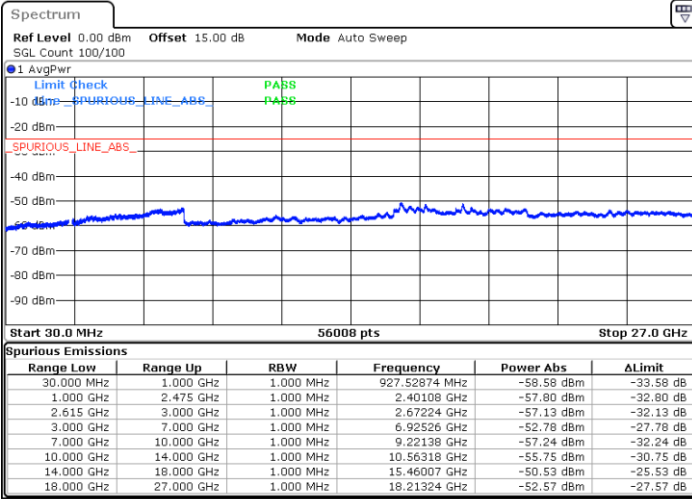

Lowest Channel / 1RB99 and 1RB0

Date: 19.JUL.2022 16:44:06

Date: 19.JUL.2022 16:40:35

Lowest Channel / FullRB

N/A

Date: 19.JUL.2022 16:47:38

LTE Band 7C / 20MHz+20MHz

16QAM

Middle Channel / 1RB0 and 1RB99

Middle Channel / 1RB99 and 1RB0

Date: 19.JUL.2022 16:57:44

Date: 19.JUL.2022 17:01:16

Middle Channel / FullRB

N/A

Date: 19.JUL.2022 16:54:12

LTE Band 7C / 20MHz+20MHz

16QAM

Highest Channel / 1RB0 and 1RB99

Highest Channel / 1RB99 and 1RB0

Date: 19.JUL.2022 17:18:55

Date: 19.JUL.2022 17:15:23

Highest Channel / FullIRB

N/A

Date: 19.JUL.2022 17:22:27