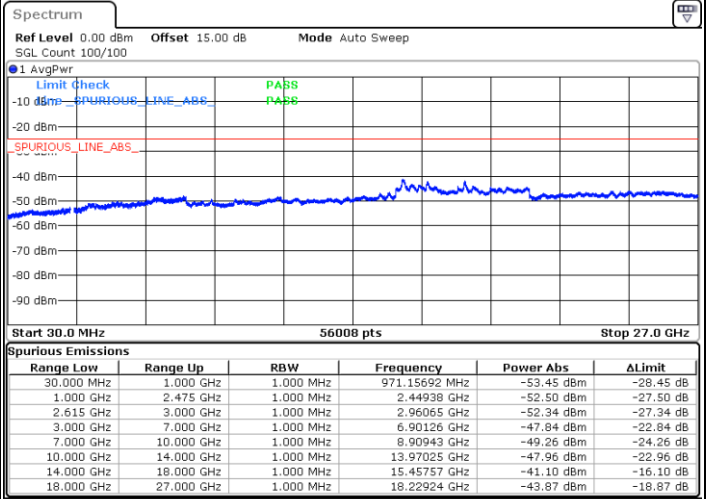

N/A

Date: 19.JUL.2022 14:22:43

LTE Band 7C / 10MHz+20MHz

64QAM

Highest Channel / 1RB0 and 1RB99

Highest Channel / 1RB49 and 1RB0

Date: 19.JUL.2022 14:34:31

Date: 19.JUL.2022 14:33:21

Highest Channel / FullIRB

N/A

Date: 19.JUL.2022 14:40:24

LTE Band 7C / 15MHz+15MHz

64QAM

Lowest Channel / 1RB0 and 1RB74

Lowest Channel / 1RB74 and 1RB0

Date: 19.JUL.2022 15:21:16

Date: 19.JUL.2022 15:15:24

Lowest Channel / FullRB

N/A

Date: 19.JUL.2022 15:22:27

LTE Band 7C / 15MHz+15MHz

64QAM

Middle Channel / 1RB0 and 1RB74

Middle Channel / 1RB74 and 1RB0

Date: 19.JUL.2022 15:29:33

Date: 19.JUL.2022 15:35:25

Middle Channel / FullIRB

N/A

Date: 19.JUL.2022 15:28:22

LTE Band 7C / 15MHz+15MHz

64QAM

Highest Channel / 1RB0 and 1RB74