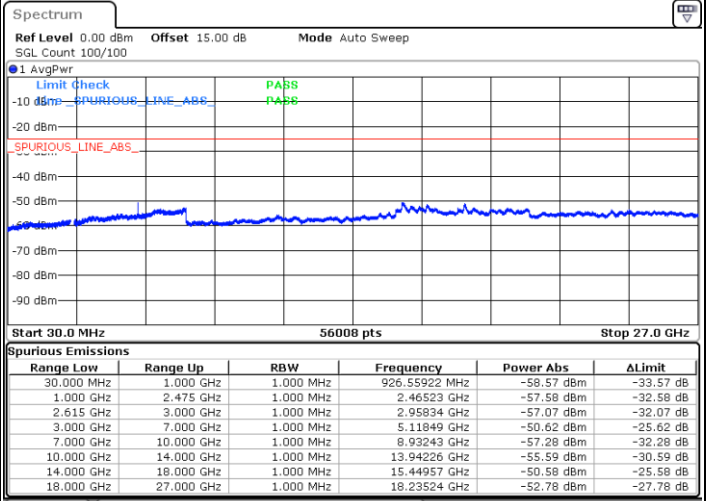

LTE Band 7C / 20MHz+10MHz

16QAM

Middle Channel / 1RB0 and 1RB49

Middle Channel / 1RB99 and 1RB0

Date: 19.JUL.2022 14:58:33

Date: 19.JUL.2022 15:02:05

Middle Channel / FullRB

N/A

Date: 19.JUL.2022 14:55:02

LTE Band 7C / 20MHz+10MHz

16QAM

Highest Channel / 1RB0 and 1RB49

Highest Channel / 1RB99 and 1RB0

Date: 19.JUL.2022 15:09:10

Date: 19.JUL.2022 15:05:39

Highest Channel / FullIRB

N/A

Date: 19.JUL.2022 15:12:42

LTE Band 7C / 20MHz+15MHz

16QAM

Lowest Channel / 1RB0 and 1RB74

Lowest Channel / 1RB99 and 1RB0

Date: 19.JUL.2022 09:29:03

Date: 19.JUL.2022 09:25:31

Lowest Channel / FullRB

N/A

Date: 19.JUL.2022 09:32:34

LTE Band 7C / 20MHz+15MHz

16QAM

MiddleChannel / 1RB0 and 1RB74

Middle Channel / 1RB99 and 1RB0

Date: 19.JUL.2022 09:42:40