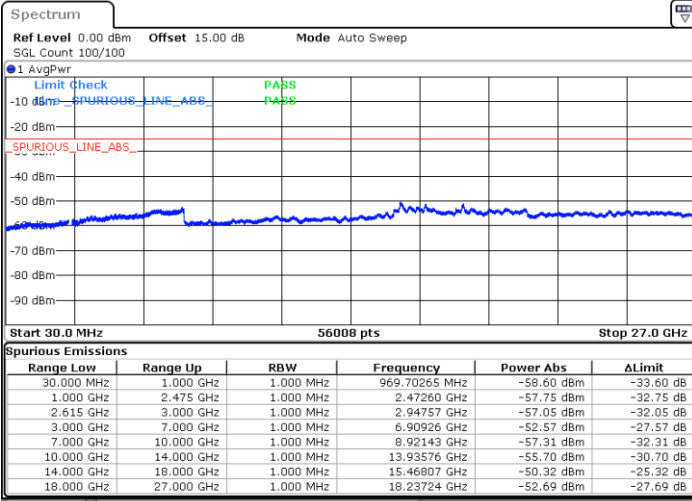

LTE Band 7C / 20MHz+10MHz

16QAM

Middle Channel / 1RB0 and 1RB49

Middle Channel / 1RB99 and 1RB0

Date: 19.JUL.2022 14:58:33

Date: 19.JUL.2022 15:02:05

Middle Channel / FullRB

N/A

Date: 19.JUL.2022 14:55:02

LTE Band 7C / 20MHz+10MHz

16QAM

Highest Channel / 1RB0 and 1RB49

Highest Channel / 1RB99 and 1RB0

Date: 19.JUL.2022 15:09:10

Date: 19.JUL.2022 15:05:39

Highest Channel / FullIRB

N/A

Date: 19.JUL.2022 15:12:42

LTE Band 7C / 20MHz+15MHz

16QAM

Lowest Channel / 1RB0 and 1RB74

Lowest Channel / 1RB99 and 1RB0

Date: 19.JUL.2022 09:29:03

Date: 19.JUL.2022 09:25:31

Lowest Channel / FullRB

N/A

Date: 19.JUL.2022 09:32:34

LTE Band 7C / 20MHz+15MHz

16QAM

MiddleChannel / 1RB0 and 1RB74

Middle Channel / 1RB99 and 1RB0

Date: 19.JUL.2022 09:42:40