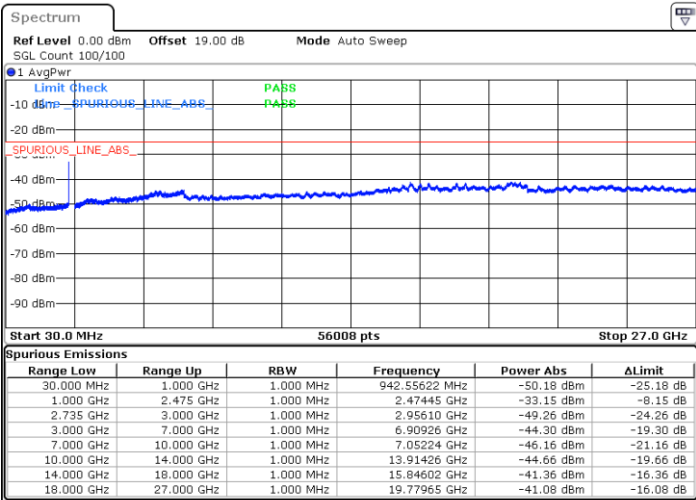

LTE Band 41C / 20MHz+20MHz

16QAM

Highest Channel / 1RB0 and 1RB99

Highest Channel / 1RB99 and 1RB0

Date: 13.JUL.2022 23:32:04

Date: 13.JUL.2022 23:27:31

Highest Channel / FullIRB

N/A

Date: 13.JUL.2022 23:36:37

LTE Band 41C / 5MHz+20MHz

64QAM

Lowest Channel / 1RB0 and 1RB99

Lowest Channel / 1RB24 and 1RB0

Date: 12.JUL.2022 18:27:54

Date: 12.JUL.2022 18:20:20

Lowest Channel / FullRB

N/A

Date: 12.JUL.2022 18:29:25

LTE Band 41C / 5MHz+20MHz

64QAM

Middle Channel / 1RB0 and 1RB9

Middle Channel / 1RB24 and 1RB0

Date: 12.JUL.2022 18:50:13

Date: 12.JUL.2022 18:57:48