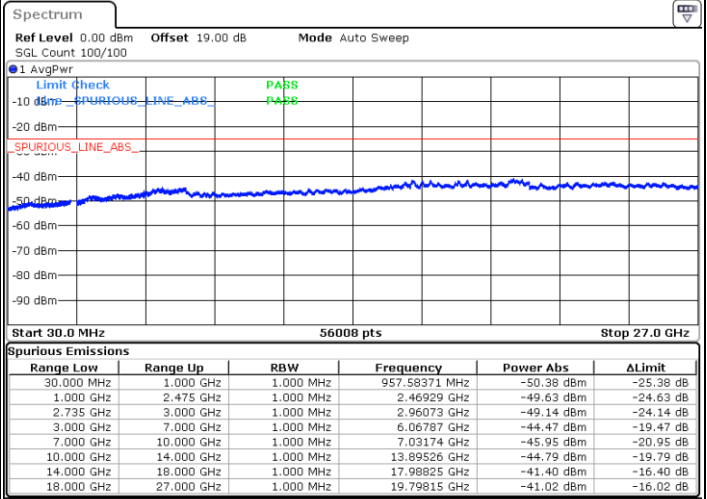

Date: 12.JUL.2022 23:09:54

Date: 12.JUL.2022 23:05:22

Lowest Channel / FullIRB

N/A

Date: 12.JUL.2022 23:14:27

LTE Band 41C / 15MHz+10MHz

16QAM

Middle Channel / 1RB0 and 1RB49

Middle Channel / 1RB74 and 1RB0

Date: 12.JUL.2022 23:23:35

Date: 12.JUL.2022 23:28:07

Middle Channel / FullIRB

N/A

Date: 12.JUL.2022 23:19:02

LTE Band 41C / 15MHz+10MHz

16QAM

Highest Channel / 1RB0 and 1RB49

Highest Channel / 1RB74 and 1RB0

Date: 12.JUL.2022 23:52:36

Date: 12.JUL.2022 23:48:03

Highest Channel / FullIRB

N/A

Date: 12.JUL.2022 23:57:08

LTE Band 41C / 15MHz+15MHz