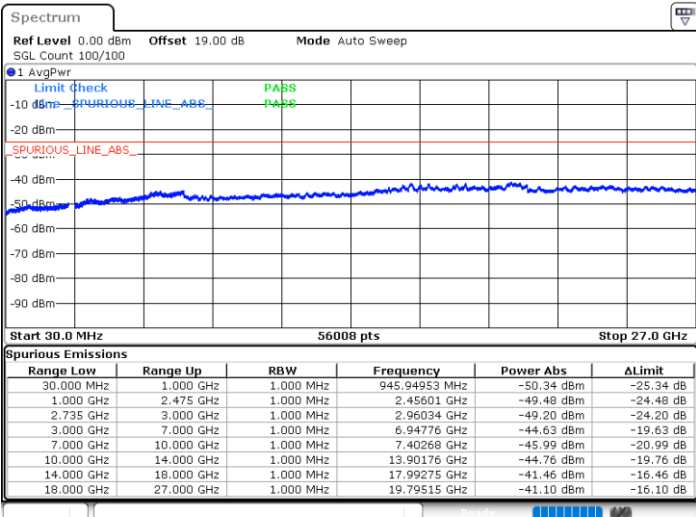

LTE Band 41C / 20MHz+10MHz

16QAM

Lowest Channel / 1RB0 and 1RB49

Lowest Channel / 1RB99 and 1RB0

Date: 13.JUL.2022 19:59:27

Date: 13.JUL.2022 19:54:55

Lowest Channel / FullRB

N/A

Date: 13.JUL.2022 20:04:01

LTE Band 41C / 20MHz+10MHz

16QAM

Middle Channel / 1RB0 and 1RB49

Middle Channel / 1RB99 and 1RB0

Date: 13.JUL.2022 20:13:11

Date: 13.JUL.2022 20:17:43

Middle Channel / FullIRB

N/A

Date: 13.JUL.2022 20:08:38

LTE Band 41C / 20MHz+10MHz

16QAM

Highest Channel / 1RB0 and 1RB49

Highest Channel / 1RB99 and 1RB0

Date: 13.JUL.2022 20:40:43

Date: 13.JUL.2022 20:36:10

Highest Channel / FullIRB

N/A

Date: 13.JUL.2022 20:45:16

LTE Band 41C / 20MHz+15MHz

16QAM

Lowest Channel / 1RB0 and 1RB74

Lowest Channel / 1RB99 and 1RB0

Date: 13.JUL.2022 21:24:45