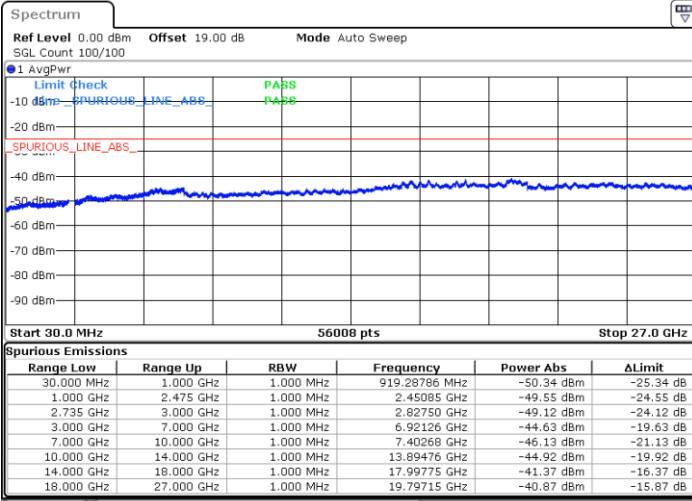

Date: 13.JUL.2022 20:04:01

LTE Band 41C / 20MHz+10MHz

16QAM

Middle Channel / 1RB0 and 1RB49

Middle Channel / 1RB99 and 1RB0

Date: 13.JUL.2022 20:13:11

Date: 13.JUL.2022 20:17:43

Middle Channel / FullIRB

N/A

Date: 13.JUL.2022 20:08:38

LTE Band 41C / 20MHz+10MHz

16QAM

Highest Channel / 1RB0 and 1RB49

Highest Channel / 1RB99 and 1RB0

Date: 13.JUL.2022 20:40:43

Date: 13.JUL.2022 20:36:10

Highest Channel / FullIRB

N/A

Date: 13.JUL.2022 20:45:16

LTE Band 41C / 20MHz+15MHz

16QAM

Lowest Channel / 1RB0 and 1RB74

Lowest Channel / 1RB99 and 1RB0

Date: 13.JUL.2022 21:24:45