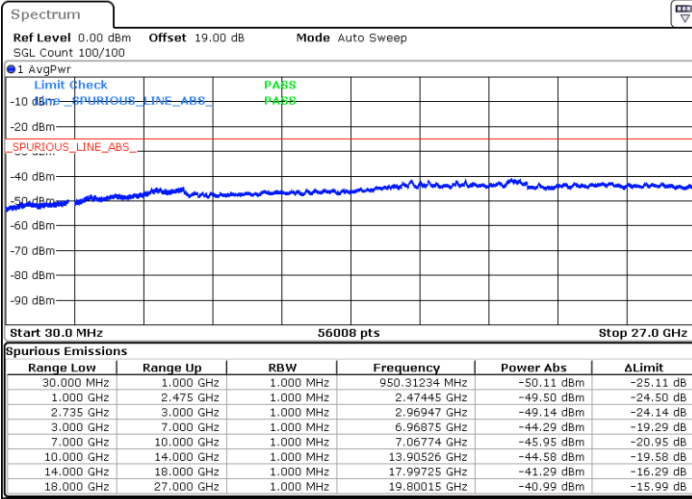

Date: 13.JUL.2022 16:51:35

Date: 13.JUL.2022 16:46:59

Highest Channel / FullIRB

N/A

Date: 13.JUL.2022 16:56:10

LTE Band 41C / 20MHz+5MHz

16QAM

Lowest Channel / 1RB0 and 1RB24

Lowest Channel / 1RB99 and 1RB0

Date: 12.JUL.2022 20:05:28

Date: 12.JUL.2022 20:00:55

Lowest Channel / FullIRB

N/A

Date: 12.JUL.2022 20:10:01

LTE Band 41C / 20MHz+5MHz

16QAM

Middle Channel / 1RB0 and 1RB24

Middle Channel / 1RB99 and 1RB0

Date: 12.JUL.2022 20:19:09

Date: 12.JUL.2022 20:23:41

Middle Channel / FullIRB

N/A

Date: 12.JUL.2022 20:14:36

LTE Band 41C / 20MHz+5MHz