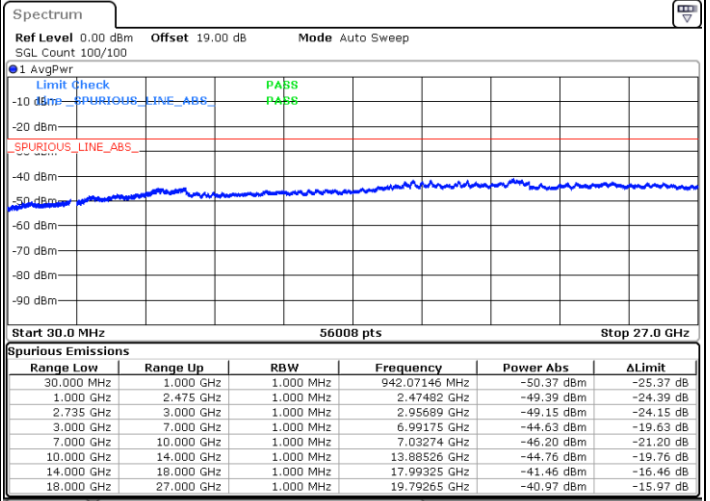

Middle Channel / 1RB74 and 1RB0

Date: 12.JUL.2022 23:23:35

Date: 12.JUL.2022 23:28:07

Middle Channel / FullIRB

N/A

Date: 12.JUL.2022 23:19:02

LTE Band 41C / 15MHz+10MHz

16QAM

Highest Channel / 1RB0 and 1RB49

Highest Channel / 1RB74 and 1RB0

Date: 12.JUL.2022 23:52:36

Date: 12.JUL.2022 23:48:03

Highest Channel / FullIRB

N/A

Date: 12.JUL.2022 23:57:08

LTE Band 41C / 15MHz+15MHz

16QAM

Lowest Channel / 1RB0 and 1RB74

Lowest Channel / 1RB74 and 1RB0

Date: 13.JUL.2022 18:14:18

Date: 13.JUL.2022 18:09:43

Lowest Channel / FullRB

N/A

Date: 13.JUL.2022 18:18:53