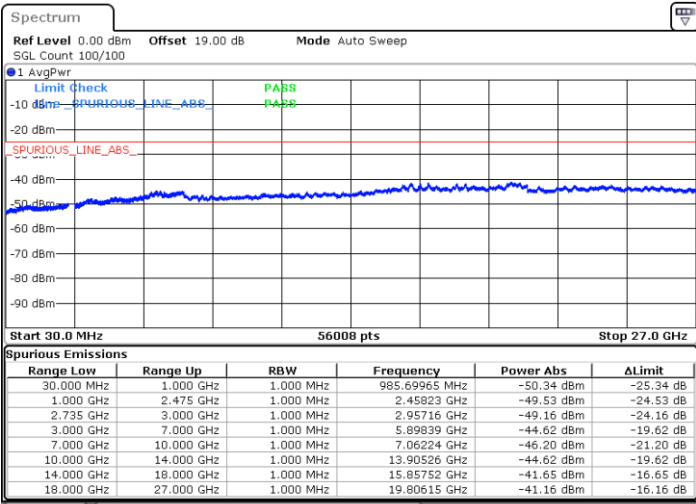

Date: 13.JUL.2022 18:23:32

LTE Band 41C / 15MHz+15MHz

16QAM

Highest Channel / 1RB0 and 1RB74

Highest Channel / 1RB74 and 1RB0

Date: 13.JUL.2022 18:57:23

Date: 13.JUL.2022 18:52:47

Highest Channel / FullIRB

N/A

Date: 13.JUL.2022 19:01:58

LTE Band 41C / 15MHz+20MHz

16QAM

Lowest Channel / 1RB0 and 1RB99

Lowest Channel / 1RB74 and 1RB0

Date: 13.JUL.2022 15:52:07

Date: 13.JUL.2022 15:47:32

Lowest Channel / FullRB

N/A

Date: 13.JUL.2022 15:56:43

LTE Band 41C / 15MHz+20MHz

16QAM

Middle Channel / 1RB0 and 1RB9

Middle Channel / 1RB74 and 1RB0

Date: 13.JUL.2022 16:17:16

Date: 13.JUL.2022 16:21:51

Middle Channel / FullIRB

N/A

Date: 13.JUL.2022 16:12:40

LTE Band 41C / 15MHz+20MHz

16QAM

Highest Channel / 1RB0 and 1RB99

Highest Channel / 1RB74 and 1RB0