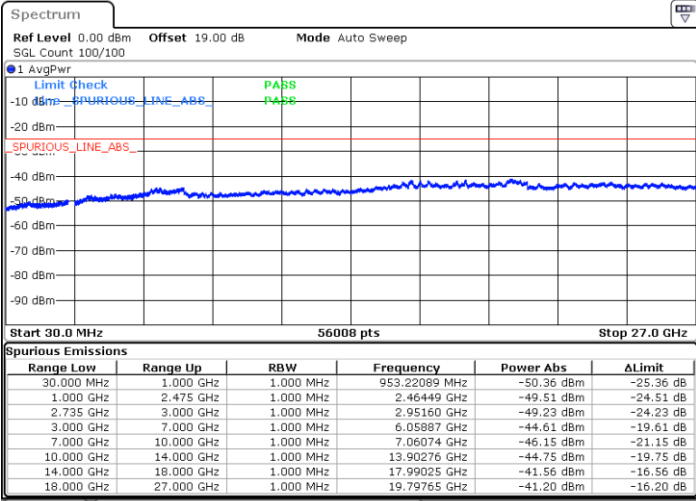

N/A

Date: 13.JUL.2022 20:08:38

LTE Band 41C / 20MHz+10MHz

16QAM

Highest Channel / 1RB0 and 1RB49

Highest Channel / 1RB99 and 1RB0

Date: 13.JUL.2022 20:40:43

Date: 13.JUL.2022 20:36:10

Highest Channel / FullIRB

N/A

Date: 13.JUL.2022 20:45:16

LTE Band 41C / 20MHz+15MHz

16QAM

Lowest Channel / 1RB0 and 1RB74

Lowest Channel / 1RB99 and 1RB0

Date: 13.JUL.2022 21:24:45

Date: 13.JUL.2022 21:20:12

Lowest Channel / FullRB

N/A

Date: 13.JUL.2022 21:29:18

LTE Band 41C / 20MHz+15MHz

16QAM

Middle Channel / 1RB0 and 1RB74

Middle Channel / 1RB99 and 1RB0