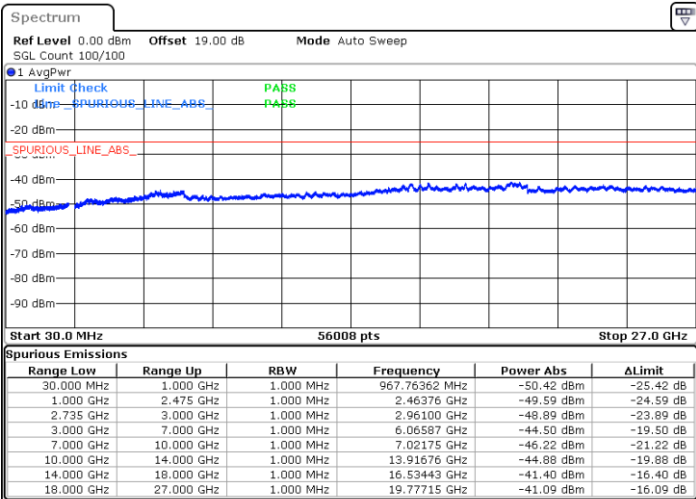

LTE Band 41C / 15MHz+15MHz

16QAM

Middle Channel / 1RB0 and 1RB74

Middle Channel / 1RB74 and 1RB0

Date: 13.JUL.2022 18:28:07

Date: 13.JUL.2022 18:32:42

Middle Channel / FullIRB

N/A

Date: 13.JUL.2022 18:23:32

LTE Band 41C / 15MHz+15MHz

16QAM

Highest Channel / 1RB0 and 1RB74

Highest Channel / 1RB74 and 1RB0

Date: 13.JUL.2022 18:57:23

Date: 13.JUL.2022 18:52:47

Highest Channel / FullIRB

N/A

Date: 13.JUL.2022 19:01:58

LTE Band 41C / 15MHz+20MHz

16QAM

Lowest Channel / 1RB0 and 1RB99

Lowest Channel / 1RB74 and 1RB0

Date: 13.JUL.2022 15:52:07

Date: 13.JUL.2022 15:47:32