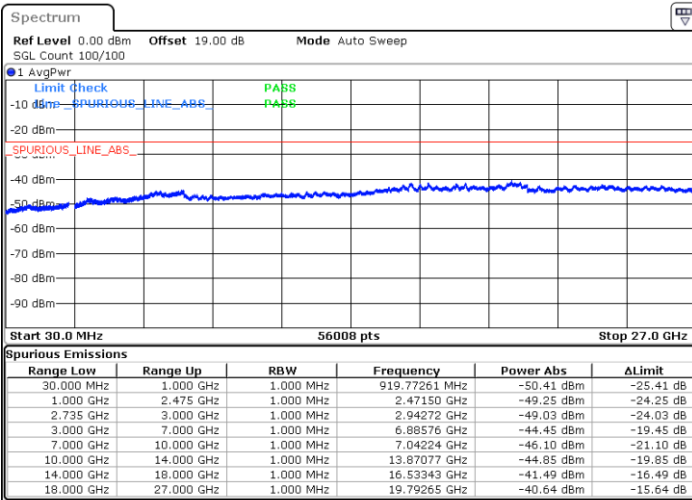

LTE Band 41C / 10MHz+15MHz

16QAM

Highest Channel / 1RB0 and 1RB74

Highest Channel / 1RB49 and 1RB0

Date: 12.JUL.2022 22:27:00

Date: 12.JUL.2022 22:22:28

Highest Channel / FullIRB

N/A

Date: 12.JUL.2022 22:31:33

LTE Band 41C / 10MHz+20MHz

16QAM

Lowest Channel / 1RB0 and 1RB99

Lowest Channel / 1RB49 and 1RB0

Date: 13.JUL.2022 00:55:04

Date: 13.JUL.2022 00:50:31

Lowest Channel / FullRB