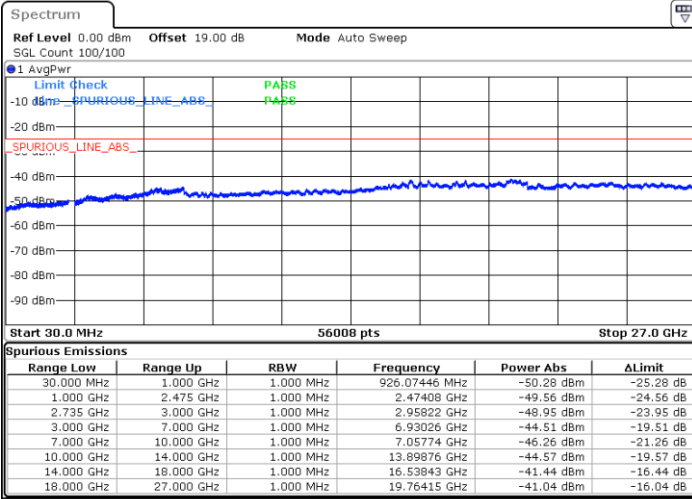

Date: 13.JUL.2022 23:36:37

LTE Band 41C / 5MHz+20MHz

64QAM

Lowest Channel / 1RB0 and 1RB99

Lowest Channel / 1RB24 and 1RB0

Date: 12.JUL.2022 18:27:54

Date: 12.JUL.2022 18:20:20

Lowest Channel / FullRB

N/A

Date: 12.JUL.2022 18:29:25

LTE Band 41C / 5MHz+20MHz

64QAM

Middle Channel / 1RB0 and 1RB9

Middle Channel / 1RB24 and 1RB0

Date: 12.JUL.2022 18:50:13

Date: 12.JUL.2022 18:57:48