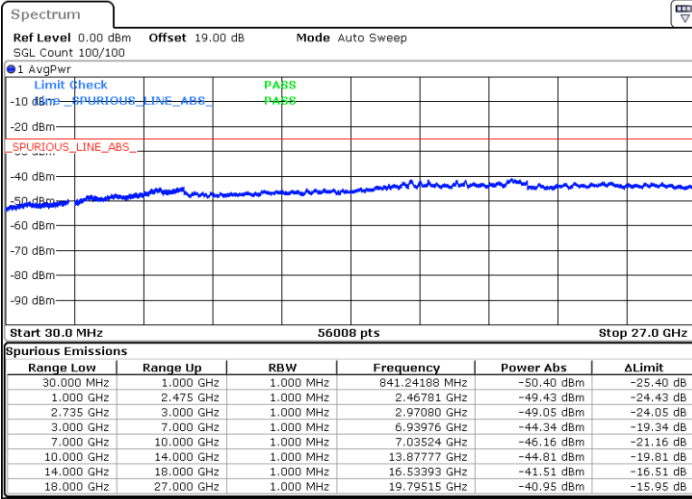

N/A

Date: 13.JUL.2022 00:59:37

LTE Band 41C / 10MHz+20MHz

16QAM

Middle Channel / 1RB0 and 1RB9

Middle Channel / 1RB49 and 1RB0

Date: 13.JUL.2022 01:08:46

Date: 13.JUL.2022 01:13:18

Middle Channel / FullRB

N/A

Date: 13.JUL.2022 01:04:13

LTE Band 41C / 10MHz+20MHz

16QAM

Highest Channel / 1RB0 and 1RB99

Highest Channel / 1RB49 and 1RB0

Date: 13.JUL.2022 01:37:46

Date: 13.JUL.2022 01:33:13

Highest Channel / FullIRB

N/A

Date: 13.JUL.2022 01:42:18

LTE Band 41C / 15MHz+10MHz

16QAM

Lowest Channel / 1RB0 and 1RB49

Lowest Channel / 1RB74 and 1RB80