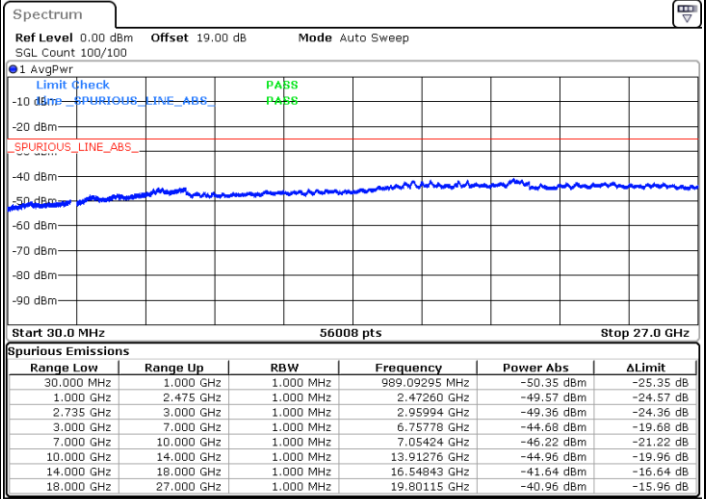

Highest Channel / 1RB0 and 1RB49

Highest Channel / 1RB74 and 1RB0

Date: 12.JUL.2022 23:52:36

Date: 12.JUL.2022 23:48:03

Highest Channel / FullIRB

N/A

Date: 12.JUL.2022 23:57:08

LTE Band 41C / 15MHz+15MHz

16QAM

Lowest Channel / 1RB0 and 1RB74

Lowest Channel / 1RB74 and 1RB0

Date: 13.JUL.2022 18:14:18

Date: 13.JUL.2022 18:09:43

Lowest Channel / FullRB

N/A

Date: 13.JUL.2022 18:18:53

LTE Band 41C / 15MHz+15MHz

16QAM

Middle Channel / 1RB0 and 1RB74

Middle Channel / 1RB74 and 1RB0

Date: 13.JUL.2022 18:28:07

Date: 13.JUL.2022 18:32:42

Middle Channel / FullIRB

N/A

Date: 13.JUL.2022 18:23:32

LTE Band 41C / 15MHz+15MHz

16QAM

Highest Channel / 1RB0 and 1RB74

Highest Channel / 1RB74 and 1RB0

Date: 13.JUL.2022 18:57:23

Date: 13.JUL.2022 18:52:47

Highest Channel / FullIRB