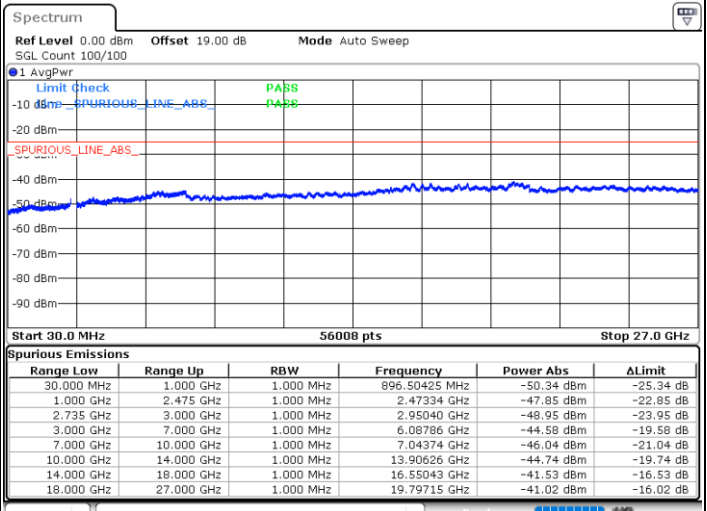

Middle Channel / FullRB

N/A

Date: 13.JUL.2022 01:04:13

LTE Band 41C / 10MHz+20MHz

16QAM

Highest Channel / 1RB0 and 1RB99

Highest Channel / 1RB49 and 1RB0

Date: 13.JUL.2022 01:37:46

Date: 13.JUL.2022 01:33:13

Highest Channel / FullIRB

N/A

Date: 13.JUL.2022 01:42:18

LTE Band 41C / 15MHz+10MHz

16QAM

Lowest Channel / 1RB0 and 1RB49

Lowest Channel / 1RB74 and 1RB80

Date: 12.JUL.2022 23:09:54

Date: 12.JUL.2022 23:05:22

Lowest Channel / FullIRB

N/A

Date: 12.JUL.2022 23:14:27

LTE Band 41C / 15MHz+10MHz

16QAM

Middle Channel / 1RB0 and 1RB49