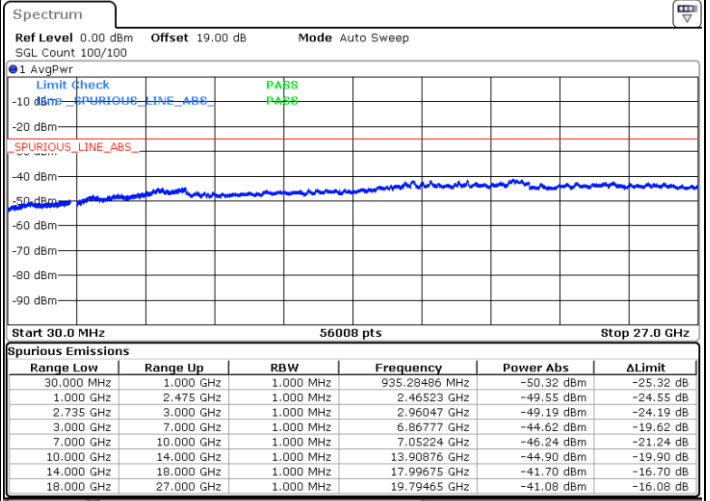

LTE Band 41C / 20MHz+20MHz

16QAM

MiddleChannel / 1RB0 and 1RB99

Middle Channel / 1RB99 and 1RB0

Date: 13.JUL.2022 23:04:33

Date: 13.JUL.2022 23:09:06