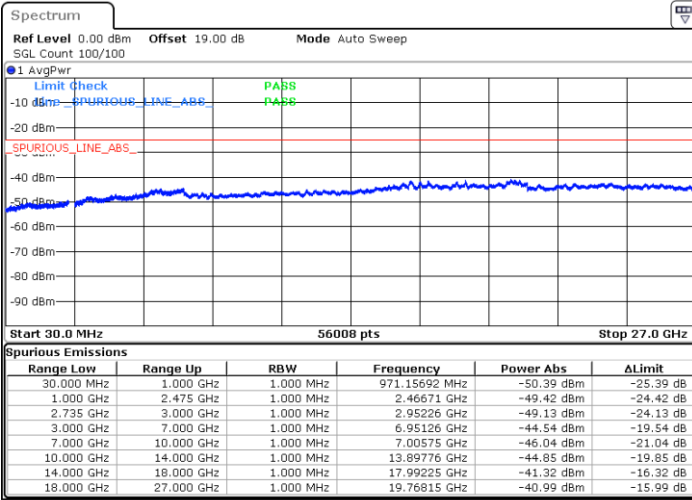

Middle Channel / FullRB

N/A

Date: 12.JUL.2022 18:48:42