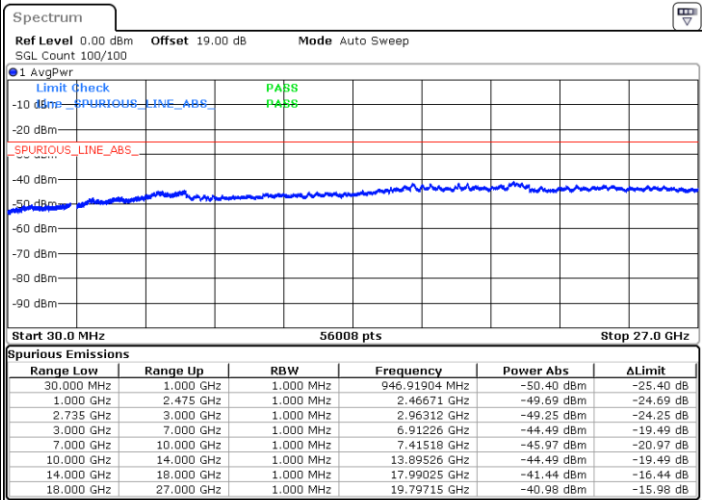

LTE Band 41C / 20MHz+20MHz

16QAM

Highest Channel / 1RB0 and 1RB99

Highest Channel / 1RB99 and 1RB0

Date: 13.JUL.2022 23:32:04

Date: 13.JUL.2022 23:27:31

Highest Channel / FullIRB

N/A

Date: 13.JUL.2022 23:36:37

LTE Band 41C / 5MHz+20MHz

64QAM

Lowest Channel / 1RB0 and 1RB99

Lowest Channel / 1RB24 and 1RB0

Date: 12.JUL.2022 18:27:54

Date: 12.JUL.2022 18:20:20

Lowest Channel / FullRB

N/A

Date: 12.JUL.2022 18:29:25

LTE Band 41C / 5MHz+20MHz

64QAM

Middle Channel / 1RB0 and 1RB9

Middle Channel / 1RB24 and 1RB0

Date: 12.JUL.2022 18:50:13

Date: 12.JUL.2022 18:57:48