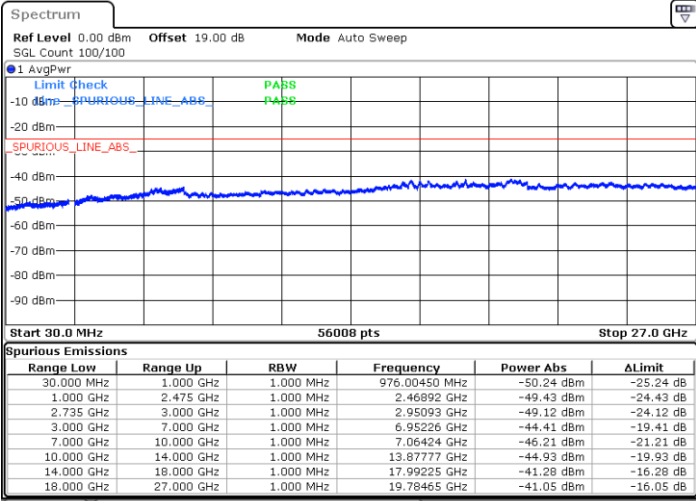

Middle Channel / 1RB74 and 1RB0

Date: 12.JUL.2022 23:23:35

Date: 12.JUL.2022 23:28:07

Middle Channel / FullIRB

N/A

Date: 12.JUL.2022 23:19:02

LTE Band 41C / 15MHz+10MHz

16QAM

Highest Channel / 1RB0 and 1RB49

Highest Channel / 1RB74 and 1RB0

Date: 12.JUL.2022 23:52:36

Date: 12.JUL.2022 23:48:03

Highest Channel / FullIRB

N/A

Date: 12.JUL.2022 23:57:08

LTE Band 41C / 15MHz+15MHz

16QAM

Lowest Channel / 1RB0 and 1RB74

Lowest Channel / 1RB74 and 1RB0

Date: 13.JUL.2022 18:14:18

Date: 13.JUL.2022 18:09:43

Lowest Channel / FullRB

N/A

Date: 13.JUL.2022 18:18:53