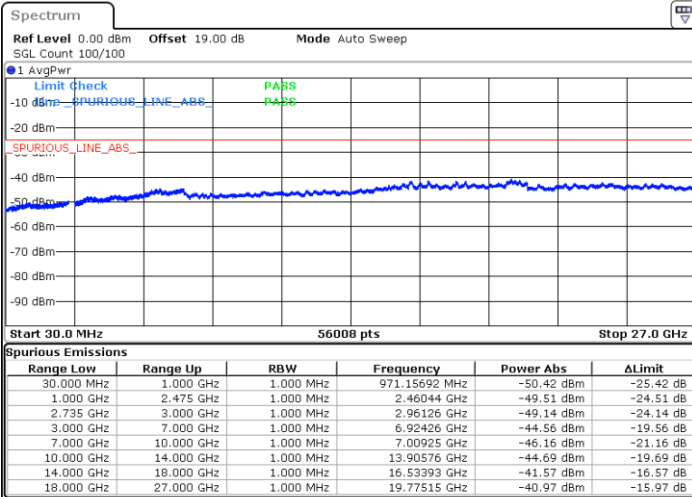

Date: 12.JUL.2022 23:09:54

Date: 12.JUL.2022 23:05:22

Lowest Channel / FullIRB

N/A

Date: 12.JUL.2022 23:14:27

LTE Band 41C / 15MHz+10MHz

16QAM

Middle Channel / 1RB0 and 1RB49

Middle Channel / 1RB74 and 1RB0

Date: 12.JUL.2022 23:23:35

Date: 12.JUL.2022 23:28:07

Middle Channel / FullIRB

N/A

Date: 12.JUL.2022 23:19:02

LTE Band 41C / 15MHz+10MHz

16QAM

Highest Channel / 1RB0 and 1RB49

Highest Channel / 1RB74 and 1RB0

Date: 12.JUL.2022 23:52:36

Date: 12.JUL.2022 23:48:03

Highest Channel / FullIRB

N/A

Date: 12.JUL.2022 23:57:08

LTE Band 41C / 15MHz+15MHz