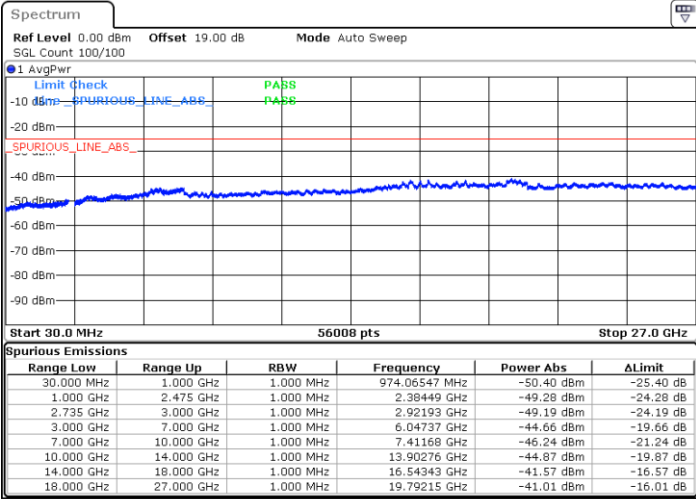

Date: 13.JUL.2022 21:38:28

Date: 13.JUL.2022 21:43:00

Middle Channel / FullIRB

N/A

Date: 13.JUL.2022 21:33:54

LTE Band 41C / 20MHz+15MHz

16QAM

Highest Channel / 1RB0 and 1RB74

Highest Channel / 1RB99 and 1RB0

Date: 13.JUL.2022 22:06:00

Date: 13.JUL.2022 22:01:27

Highest Channel / FullIRB

N/A

Date: 13.JUL.2022 22:10:33

LTE Band 41C / 20MHz+20MHz

16QAM

Lowest Channel / 1RB0 and 1RB99

Lowest Channel / 1RB99 and 1RB0

Date: 13.JUL.2022 22:50:50

Date: 13.JUL.2022 22:46:17

Lowest Channel / FullRB

N/A

Date: 13.JUL.2022 22:55:24

LTE Band 41C / 20MHz+20MHz