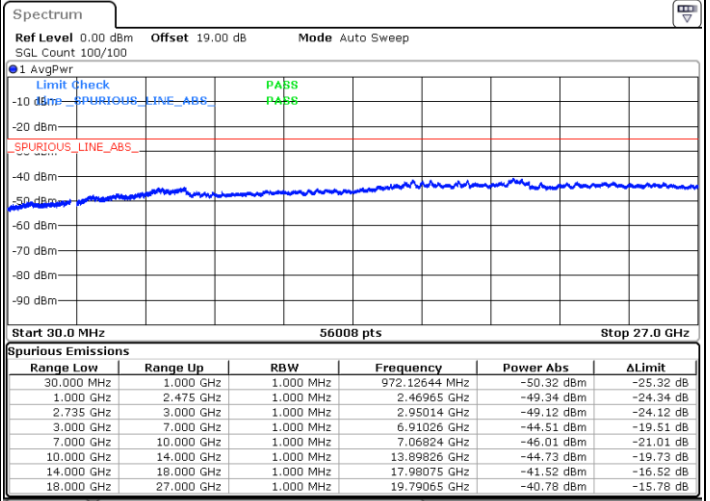

Date: 12.JUL.2022 22:31:33

LTE Band 41C / 10MHz+20MHz

16QAM

Lowest Channel / 1RB0 and 1RB99

Lowest Channel / 1RB49 and 1RB0

Date: 13.JUL.2022 00:55:04

Date: 13.JUL.2022 00:50:31

Lowest Channel / FullRB

N/A

Date: 13.JUL.2022 00:59:37

LTE Band 41C / 10MHz+20MHz

16QAM

Middle Channel / 1RB0 and 1RB9

Middle Channel / 1RB49 and 1RB0

Date: 13.JUL.2022 01:08:46

Date: 13.JUL.2022 01:13:18

Middle Channel / FullRB

N/A

Date: 13.JUL.2022 01:04:13

LTE Band 41C / 10MHz+20MHz

16QAM

Highest Channel / 1RB0 and 1RB99

Highest Channel / 1RB49 and 1RB0

Date: 13.JUL.2022 01:37:46

Date: 13.JUL.2022 01:33:13

Highest Channel / FullIRB

N/A

Date: 13.JUL.2022 01:42:18

LTE Band 41C / 15MHz+10MHz

16QAM

Lowest Channel / 1RB0 and 1RB49

Lowest Channel / 1RB74 and 1RB80