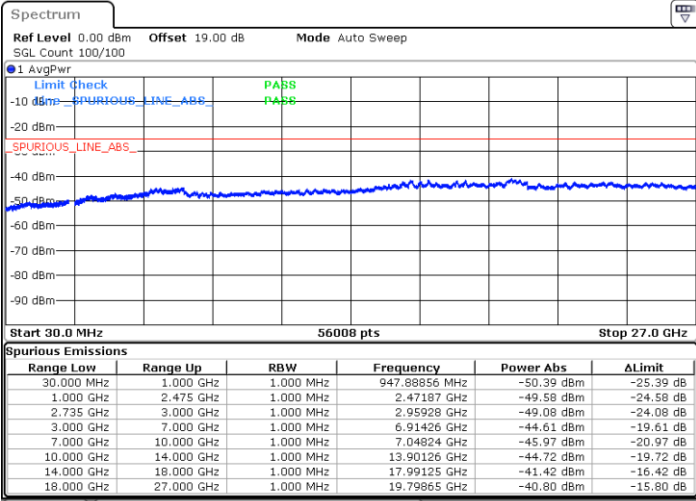

Date: 12.JUL.2022 22:31:33

LTE Band 41C / 10MHz+20MHz

16QAM

Lowest Channel / 1RB0 and 1RB99

Lowest Channel / 1RB49 and 1RB0

Date: 13.JUL.2022 00:55:04

Date: 13.JUL.2022 00:50:31

Lowest Channel / FullRB

N/A

Date: 13.JUL.2022 00:59:37

LTE Band 41C / 10MHz+20MHz

16QAM

Middle Channel / 1RB0 and 1RB9

Middle Channel / 1RB49 and 1RB0

Date: 13.JUL.2022 01:08:46

Date: 13.JUL.2022 01:13:18

Middle Channel / FullRB

N/A

Date: 13.JUL.2022 01:04:13

LTE Band 41C / 10MHz+20MHz

16QAM

Highest Channel / 1RB0 and 1RB99

Highest Channel / 1RB49 and 1RB0

Date: 13.JUL.2022 01:37:46

Date: 13.JUL.2022 01:33:13

Highest Channel / FullIRB

N/A

Date: 13.JUL.2022 01:42:18

LTE Band 41C / 15MHz+10MHz

16QAM

Lowest Channel / 1RB0 and 1RB49

Lowest Channel / 1RB74 and 1RB80