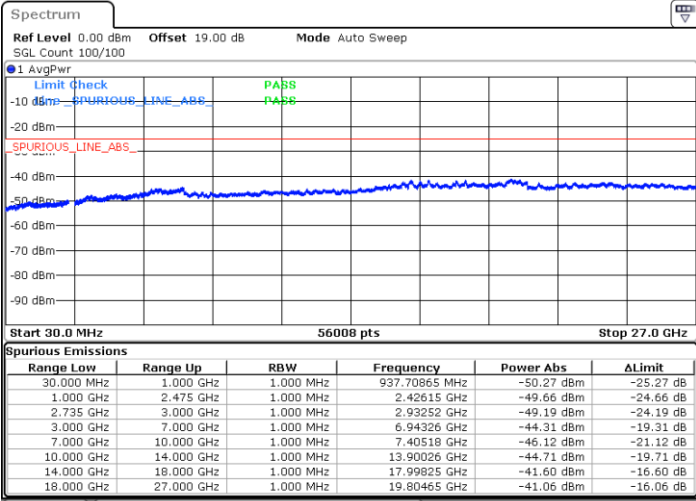

LTE Band 41C / 20MHz+20MHz

16QAM

MiddleChannel / 1RB0 and 1RB99

Middle Channel / 1RB99 and 1RB0

Date: 13.JUL.2022 23:04:33

Date: 13.JUL.2022 23:09:06