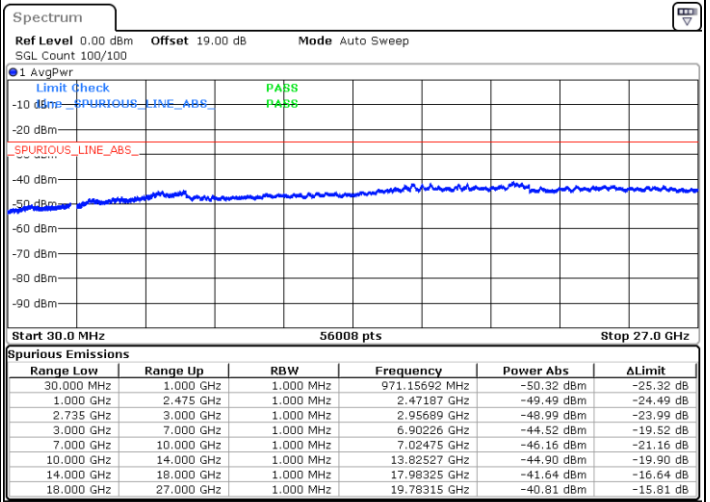

LTE Band 41C / 15MHz+15MHz

16QAM

Middle Channel / 1RB0 and 1RB74

Middle Channel / 1RB74 and 1RB0

Date: 13.JUL.2022 18:28:07

Date: 13.JUL.2022 18:32:42

Middle Channel / FullIRB

N/A

Date: 13.JUL.2022 18:23:32

LTE Band 41C / 15MHz+15MHz

16QAM

Highest Channel / 1RB0 and 1RB74

Highest Channel / 1RB74 and 1RB0

Date: 13.JUL.2022 18:57:23

Date: 13.JUL.2022 18:52:47

Highest Channel / FullIRB

N/A

Date: 13.JUL.2022 19:01:58

LTE Band 41C / 15MHz+20MHz

16QAM

Lowest Channel / 1RB0 and 1RB99

Lowest Channel / 1RB74 and 1RB0

Date: 13.JUL.2022 15:52:07

Date: 13.JUL.2022 15:47:32