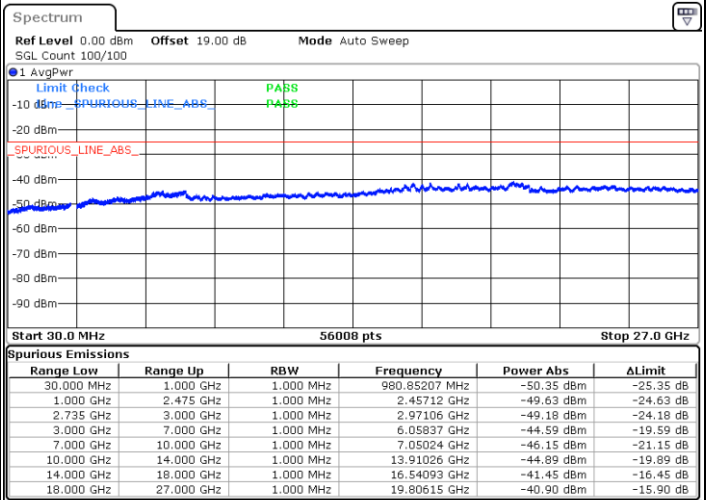

N/A

Date: 13.JUL.2022 19:01:58

LTE Band 41C / 15MHz+20MHz

16QAM

Lowest Channel / 1RB0 and 1RB99

Lowest Channel / 1RB74 and 1RB0

Date: 13.JUL.2022 15:52:07

Date: 13.JUL.2022 15:47:32

Lowest Channel / FullRB

N/A

Date: 13.JUL.2022 15:56:43

LTE Band 41C / 15MHz+20MHz

16QAM

Middle Channel / 1RB0 and 1RB9

Middle Channel / 1RB74 and 1RB0

Date: 13.JUL.2022 16:17:16

Date: 13.JUL.2022 16:21:51

Middle Channel / FullIRB

N/A

Date: 13.JUL.2022 16:12:40

LTE Band 41C / 15MHz+20MHz

16QAM

Highest Channel / 1RB0 and 1RB99

Highest Channel / 1RB74 and 1RB0

Date: 13.JUL.2022 16:51:35

Date: 13.JUL.2022 16:46:59

Highest Channel / FullIRB

N/A

Date: 13.JUL.2022 16:56:10

LTE Band 41C / 20MHz+5MHz

16QAM

Lowest Channel / 1RB0 and 1RB24