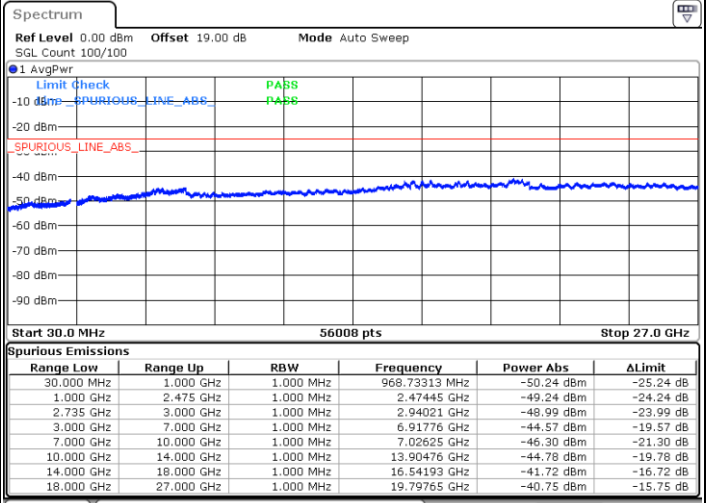

Highest Channel / 1RB99 and 1RB0

Date: 13.JUL.2022 22:06:00

Date: 13.JUL.2022 22:01:27

Highest Channel / FullIRB

N/A

Date: 13.JUL.2022 22:10:33

LTE Band 41C / 20MHz+20MHz

16QAM

Lowest Channel / 1RB0 and 1RB99

Lowest Channel / 1RB99 and 1RB0

Date: 13.JUL.2022 22:50:50

Date: 13.JUL.2022 22:46:17

Lowest Channel / FullRB

N/A

Date: 13.JUL.2022 22:55:24

LTE Band 41C / 20MHz+20MHz

16QAM

MiddleChannel / 1RB0 and 1RB99

Middle Channel / 1RB99 and 1RB0

Date: 13.JUL.2022 23:04:33

Date: 13.JUL.2022 23:09:06

Middle Channel / FullIRB

N/A

Date: 13.JUL.2022 23:00:00

LTE Band 41C / 20MHz+20MHz

16QAM

Highest Channel / 1RB0 and 1RB99

Highest Channel / 1RB99 and 1RB0

Date: 13.JUL.2022 23:32:04

Date: 13.JUL.2022 23:27:31

Highest Channel / FullIRB

N/A