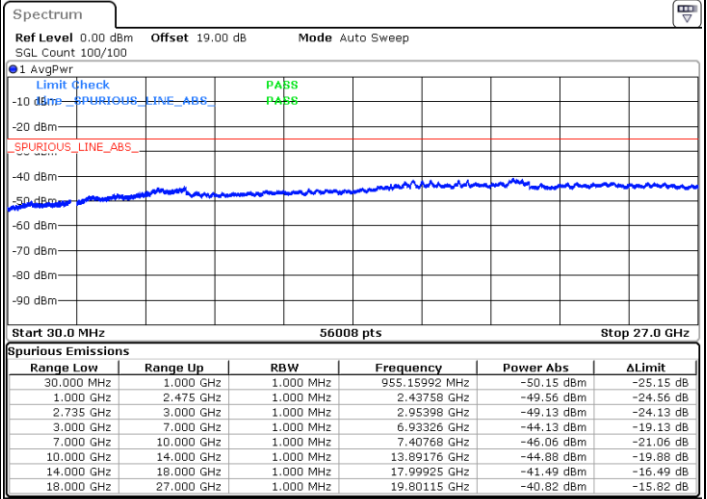

Date: 13.JUL.2022 16:51:35

Date: 13.JUL.2022 16:46:59

Highest Channel / FullIRB

N/A

Date: 13.JUL.2022 16:56:10

LTE Band 41C / 20MHz+5MHz

16QAM

Lowest Channel / 1RB0 and 1RB24

Lowest Channel / 1RB99 and 1RB0

Date: 12.JUL.2022 20:05:28

Date: 12.JUL.2022 20:00:55

Lowest Channel / FullIRB

N/A

Date: 12.JUL.2022 20:10:01

LTE Band 41C / 20MHz+5MHz

16QAM

Middle Channel / 1RB0 and 1RB24

Middle Channel / 1RB99 and 1RB0

Date: 12.JUL.2022 20:19:09

Date: 12.JUL.2022 20:23:41

Middle Channel / FullIRB

N/A

Date: 12.JUL.2022 20:14:36

LTE Band 41C / 20MHz+5MHz