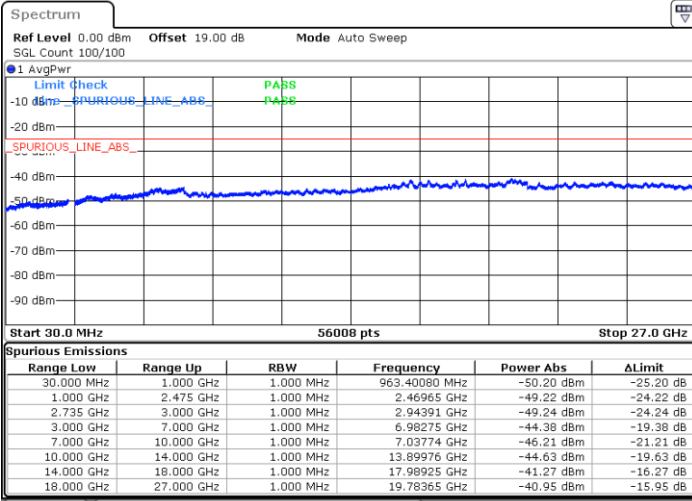

Lowest Channel / 1RB99 and 1RB0

Date: 12.JUL.2022 20:05:28

Date: 12.JUL.2022 20:00:55

Lowest Channel / FullIRB

N/A

Date: 12.JUL.2022 20:10:01

LTE Band 41C / 20MHz+5MHz

16QAM

Middle Channel / 1RB0 and 1RB24

Middle Channel / 1RB99 and 1RB0

Date: 12.JUL.2022 20:19:09

Date: 12.JUL.2022 20:23:41

Middle Channel / FullIRB

N/A

Date: 12.JUL.2022 20:14:36

LTE Band 41C / 20MHz+5MHz

16QAM

Highest Channel / 1RB0 and 1RB24

Highest Channel / 1RB99 and 1RB0

Date: 12.JUL.2022 20:48:09

Date: 12.JUL.2022 20:43:37

Highest Channel / FullIRB

N/A

Date: 12.JUL.2022 20:52:42