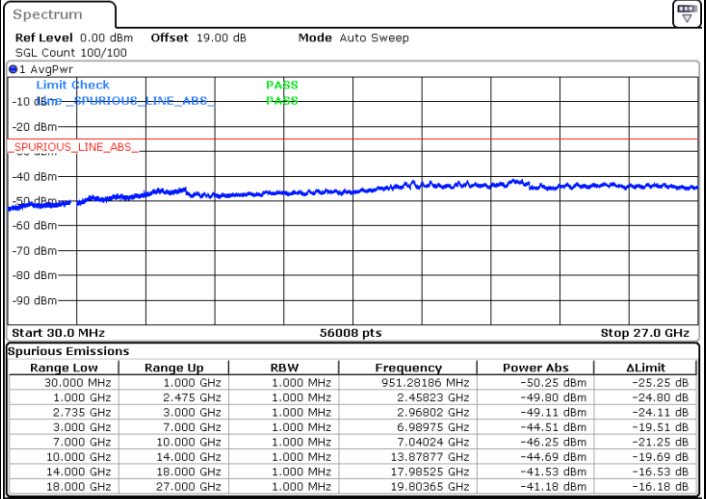

Lowest Channel / FullRB

N/A

Date: 13.JUL.2022 15:56:43

LTE Band 41C / 15MHz+20MHz

16QAM

Middle Channel / 1RB0 and 1RB9

Middle Channel / 1RB74 and 1RB0

Date: 13.JUL.2022 16:17:16

Date: 13.JUL.2022 16:21:51

Middle Channel / FullIRB

N/A

Date: 13.JUL.2022 16:12:40

LTE Band 41C / 15MHz+20MHz

16QAM

Highest Channel / 1RB0 and 1RB99

Highest Channel / 1RB74 and 1RB0

Date: 13.JUL.2022 16:51:35

Date: 13.JUL.2022 16:46:59

Highest Channel / FullIRB

N/A

Date: 13.JUL.2022 16:56:10

LTE Band 41C / 20MHz+5MHz

16QAM

Lowest Channel / 1RB0 and 1RB24

Lowest Channel / 1RB99 and 1RB0

Date: 12.JUL.2022 20:05:28

Date: 12.JUL.2022 20:00:55

Lowest Channel / FullIRB

N/A

Date: 12.JUL.2022 20:10:01

LTE Band 41C / 20MHz+5MHz

16QAM