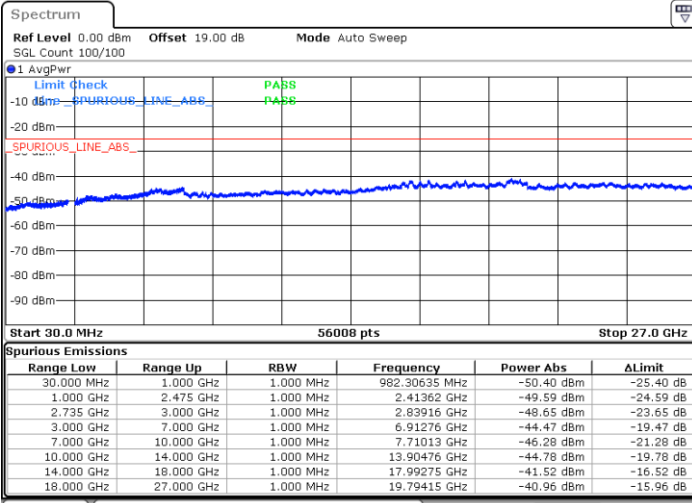

Highest Channel / 1RB99 and 1RB0

Date: 13.JUL.2022 22:06:00

Date: 13.JUL.2022 22:01:27

Highest Channel / FullIRB

N/A

Date: 13.JUL.2022 22:10:33

LTE Band 41C / 20MHz+20MHz

16QAM

Lowest Channel / 1RB0 and 1RB99

Lowest Channel / 1RB99 and 1RB0

Date: 13.JUL.2022 22:50:50

Date: 13.JUL.2022 22:46:17

Lowest Channel / FullRB

N/A

Date: 13.JUL.2022 22:55:24

LTE Band 41C / 20MHz+20MHz

16QAM

MiddleChannel / 1RB0 and 1RB99

Middle Channel / 1RB99 and 1RB0

Date: 13.JUL.2022 23:04:33

Date: 13.JUL.2022 23:09:06

Middle Channel / FullIRB

N/A

Date: 13.JUL.2022 23:00:00

LTE Band 41C / 20MHz+20MHz

16QAM

Highest Channel / 1RB0 and 1RB99

Highest Channel / 1RB99 and 1RB0

Date: 13.JUL.2022 23:32:04

Date: 13.JUL.2022 23:27:31

Highest Channel / FullIRB

N/A