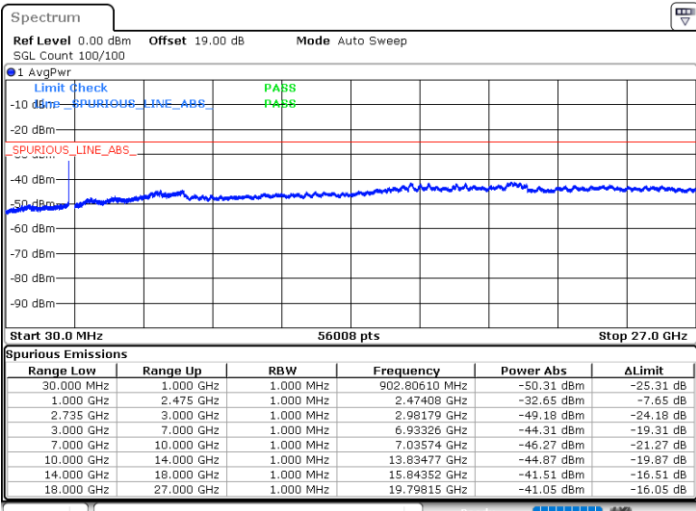

Middle Channel / FullRB

N/A

Date: 13.JUL.2022 01:04:13

LTE Band 41C / 10MHz+20MHz

16QAM

Highest Channel / 1RB0 and 1RB99

Highest Channel / 1RB49 and 1RB0

Date: 13.JUL.2022 01:37:46

Date: 13.JUL.2022 01:33:13

Highest Channel / FullIRB

N/A

Date: 13.JUL.2022 01:42:18

LTE Band 41C / 15MHz+10MHz

16QAM

Lowest Channel / 1RB0 and 1RB49

Lowest Channel / 1RB74 and 1RB80

Date: 12.JUL.2022 23:09:54

Date: 12.JUL.2022 23:05:22

Lowest Channel / FullIRB

N/A

Date: 12.JUL.2022 23:14:27

LTE Band 41C / 15MHz+10MHz

16QAM

Middle Channel / 1RB0 and 1RB49