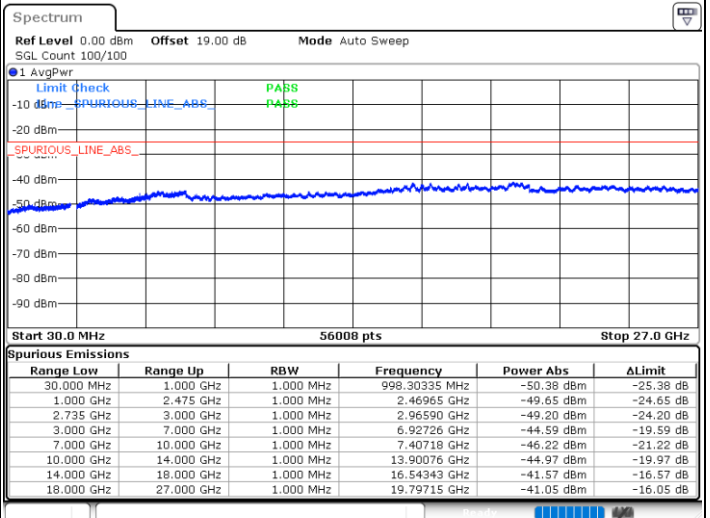

LTE Band 41C / 20MHz+10MHz

16QAM

Lowest Channel / 1RB0 and 1RB49

Lowest Channel / 1RB99 and 1RB0

Date: 13.JUL.2022 19:59:27

Date: 13.JUL.2022 19:54:55

Lowest Channel / FullRB

N/A

Date: 13.JUL.2022 20:04:01

LTE Band 41C / 20MHz+10MHz

16QAM

Middle Channel / 1RB0 and 1RB49

Middle Channel / 1RB99 and 1RB0

Date: 13.JUL.2022 20:13:11

Date: 13.JUL.2022 20:17:43

Middle Channel / FullIRB

N/A

Date: 13.JUL.2022 20:08:38

LTE Band 41C / 20MHz+10MHz

16QAM

Highest Channel / 1RB0 and 1RB49

Highest Channel / 1RB99 and 1RB0

Date: 13.JUL.2022 20:40:43

Date: 13.JUL.2022 20:36:10