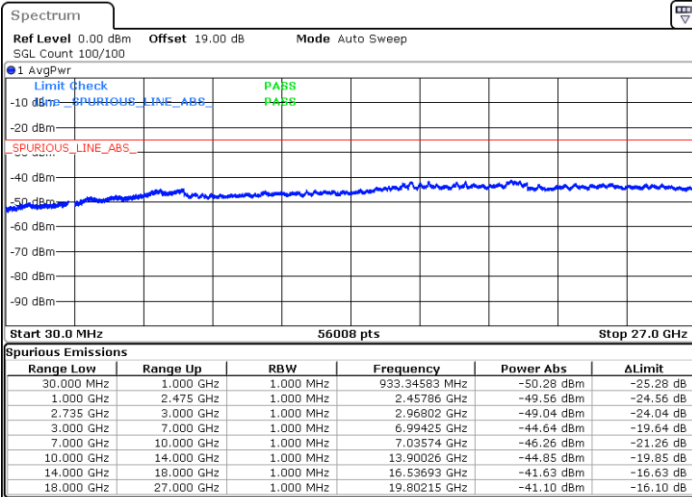

LTE Band 41C / 15MHz+15MHz

16QAM

Middle Channel / 1RB0 and 1RB74

Middle Channel / 1RB74 and 1RB0

Date: 13.JUL.2022 18:28:07

Date: 13.JUL.2022 18:32:42

Middle Channel / FullIRB

N/A

Date: 13.JUL.2022 18:23:32

LTE Band 41C / 15MHz+15MHz

16QAM

Highest Channel / 1RB0 and 1RB74

Highest Channel / 1RB74 and 1RB0

Date: 13.JUL.2022 18:57:23

Date: 13.JUL.2022 18:52:47

Highest Channel / FullIRB