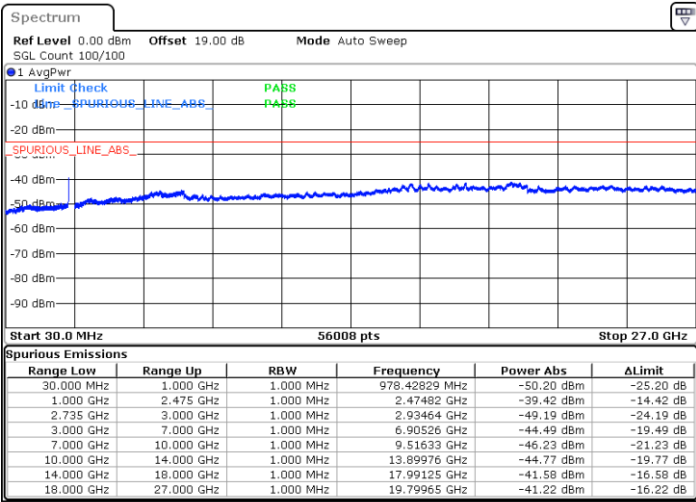

Date: 13.JUL.2022 18:23:32

LTE Band 41C / 15MHz+15MHz

16QAM

Highest Channel / 1RB0 and 1RB74

Highest Channel / 1RB74 and 1RB0

Date: 13.JUL.2022 18:57:23

Date: 13.JUL.2022 18:52:47

Highest Channel / FullIRB

N/A

Date: 13.JUL.2022 19:01:58

LTE Band 41C / 15MHz+20MHz

16QAM

Lowest Channel / 1RB0 and 1RB99

Lowest Channel / 1RB74 and 1RB0

Date: 13.JUL.2022 15:52:07

Date: 13.JUL.2022 15:47:32

Lowest Channel / FullRB

N/A

Date: 13.JUL.2022 15:56:43

LTE Band 41C / 15MHz+20MHz

16QAM

Middle Channel / 1RB0 and 1RB9

Middle Channel / 1RB74 and 1RB0

Date: 13.JUL.2022 16:17:16

Date: 13.JUL.2022 16:21:51

Middle Channel / FullIRB

N/A

Date: 13.JUL.2022 16:12:40

LTE Band 41C / 15MHz+20MHz

16QAM

Highest Channel / 1RB0 and 1RB99

Highest Channel / 1RB74 and 1RB0