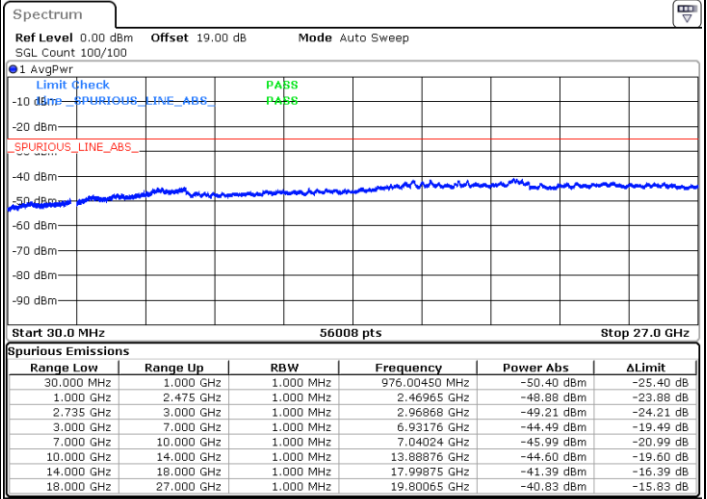

N/A

Date: 13.JUL.2022 00:59:37

LTE Band 41C / 10MHz+20MHz

16QAM

Middle Channel / 1RB0 and 1RB9

Middle Channel / 1RB49 and 1RB0

Date: 13.JUL.2022 01:08:46

Date: 13.JUL.2022 01:13:18

Middle Channel / FullRB

N/A

Date: 13.JUL.2022 01:04:13

LTE Band 41C / 10MHz+20MHz

16QAM

Highest Channel / 1RB0 and 1RB99

Highest Channel / 1RB49 and 1RB0

Date: 13.JUL.2022 01:37:46

Date: 13.JUL.2022 01:33:13

Highest Channel / FullIRB

N/A

Date: 13.JUL.2022 01:42:18

LTE Band 41C / 15MHz+10MHz

16QAM

Lowest Channel / 1RB0 and 1RB49

Lowest Channel / 1RB74 and 1RB80

Date: 12.JUL.2022 23:09:54

Date: 12.JUL.2022 23:05:22

Lowest Channel / FullIRB

N/A

Date: 12.JUL.2022 23:14:27

LTE Band 41C / 15MHz+10MHz

16QAM

Middle Channel / 1RB0 and 1RB49