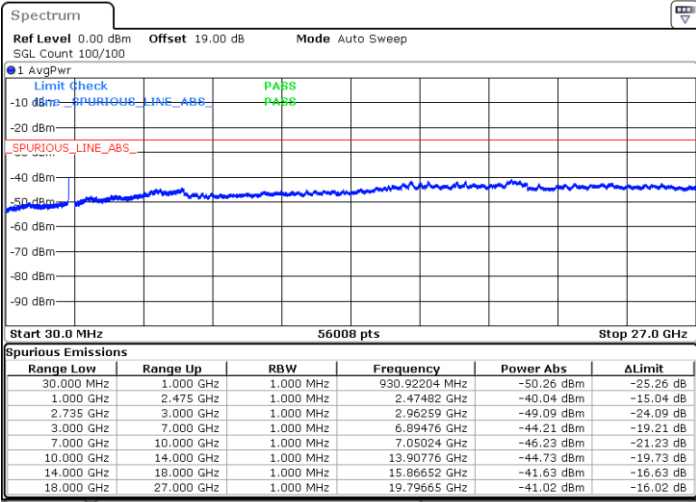

N/A

Date: 13.JUL.2022 20:08:38

LTE Band 41C / 20MHz+10MHz

16QAM

Highest Channel / 1RB0 and 1RB49

Highest Channel / 1RB99 and 1RB0

Date: 13.JUL.2022 20:40:43

Date: 13.JUL.2022 20:36:10

Highest Channel / FullIRB

N/A

Date: 13.JUL.2022 20:45:16

LTE Band 41C / 20MHz+15MHz

16QAM

Lowest Channel / 1RB0 and 1RB74

Lowest Channel / 1RB99 and 1RB0

Date: 13.JUL.2022 21:24:45

Date: 13.JUL.2022 21:20:12

Lowest Channel / FullRB

N/A

Date: 13.JUL.2022 21:29:18

LTE Band 41C / 20MHz+15MHz

16QAM

Middle Channel / 1RB0 and 1RB74

Middle Channel / 1RB99 and 1RB0

Date: 13.JUL.2022 21:38:28

Date: 13.JUL.2022 21:43:00

Middle Channel / FullIRB

N/A

Date: 13.JUL.2022 21:33:54

LTE Band 41C / 20MHz+15MHz

16QAM

Highest Channel / 1RB0 and 1RB74