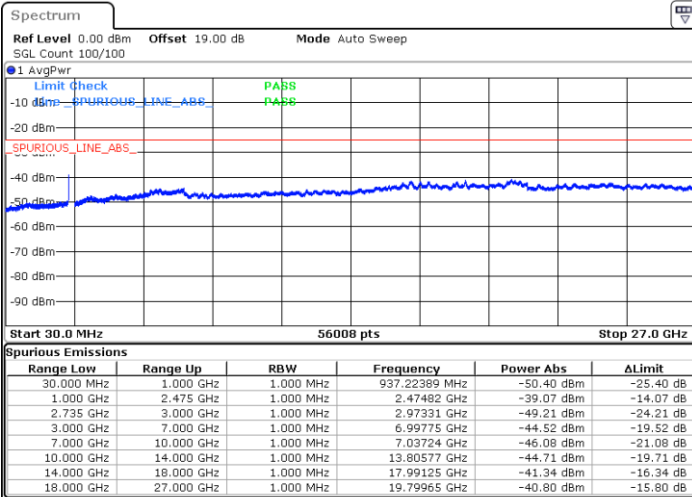

LTE Band 41C / 10MHz+15MHz

16QAM

Highest Channel / 1RB0 and 1RB74

Highest Channel / 1RB49 and 1RB0

Date: 12.JUL.2022 22:27:00

Date: 12.JUL.2022 22:22:28

Highest Channel / FullIRB

N/A

Date: 12.JUL.2022 22:31:33

LTE Band 41C / 10MHz+20MHz

16QAM

Lowest Channel / 1RB0 and 1RB99

Lowest Channel / 1RB49 and 1RB0

Date: 13.JUL.2022 00:55:04

Date: 13.JUL.2022 00:50:31

Lowest Channel / FullRB

N/A

Date: 13.JUL.2022 00:59:37

LTE Band 41C / 10MHz+20MHz

16QAM

Middle Channel / 1RB0 and 1RB9

Middle Channel / 1RB49 and 1RB0

Date: 13.JUL.2022 01:08:46

Date: 13.JUL.2022 01:13:18

Middle Channel / FullRB

N/A

Date: 13.JUL.2022 01:04:13

LTE Band 41C / 10MHz+20MHz

16QAM

Highest Channel / 1RB0 and 1RB99

Highest Channel / 1RB49 and 1RB0

Date: 13.JUL.2022 01:37:46