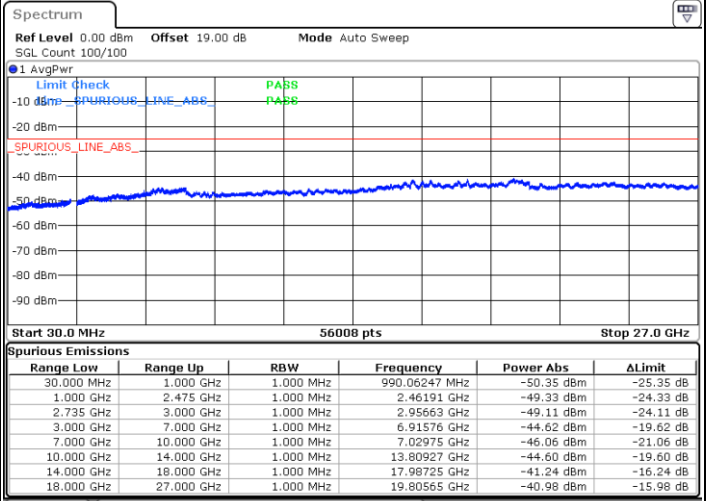

Lowest Channel / 1RB99 and 1RB0

Date: 12.JUL.2022 20:05:28

Date: 12.JUL.2022 20:00:55

Lowest Channel / FullIRB

N/A

Date: 12.JUL.2022 20:10:01

LTE Band 41C / 20MHz+5MHz

16QAM

Middle Channel / 1RB0 and 1RB24

Middle Channel / 1RB99 and 1RB0

Date: 12.JUL.2022 20:19:09

Date: 12.JUL.2022 20:23:41

Middle Channel / FullIRB

N/A

Date: 12.JUL.2022 20:14:36

LTE Band 41C / 20MHz+5MHz

16QAM

Highest Channel / 1RB0 and 1RB24

Highest Channel / 1RB99 and 1RB0

Date: 12.JUL.2022 20:48:09

Date: 12.JUL.2022 20:43:37

Highest Channel / FullIRB

N/A

Date: 12.JUL.2022 20:52:42

LTE Band 41C / 20MHz+10MHz

16QAM

Lowest Channel / 1RB0 and 1RB49

Lowest Channel / 1RB99 and 1RB0

Date: 13.JUL.2022 19:59:27

Date: 13.JUL.2022 19:54:55

Lowest Channel / FullRB

N/A