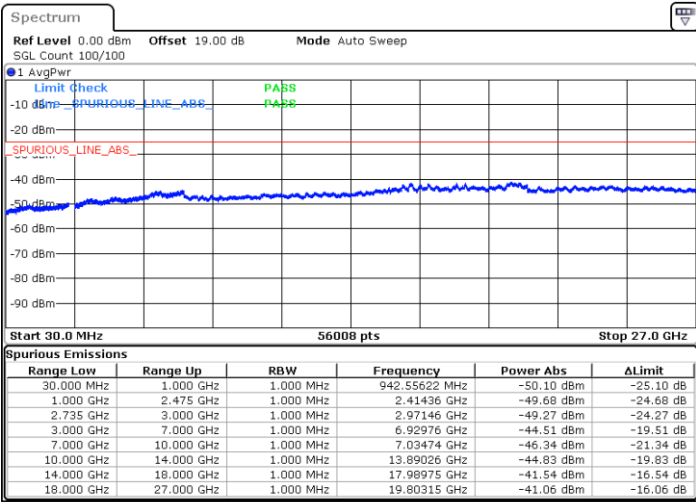

Date: 13.JUL.2022 18:23:32

LTE Band 41C / 15MHz+15MHz

16QAM

Highest Channel / 1RB0 and 1RB74

Highest Channel / 1RB74 and 1RB0

Date: 13.JUL.2022 18:57:23

Date: 13.JUL.2022 18:52:47

Highest Channel / FullIRB

N/A

Date: 13.JUL.2022 19:01:58

LTE Band 41C / 15MHz+20MHz

16QAM

Lowest Channel / 1RB0 and 1RB99

Lowest Channel / 1RB74 and 1RB0

Date: 13.JUL.2022 15:52:07

Date: 13.JUL.2022 15:47:32