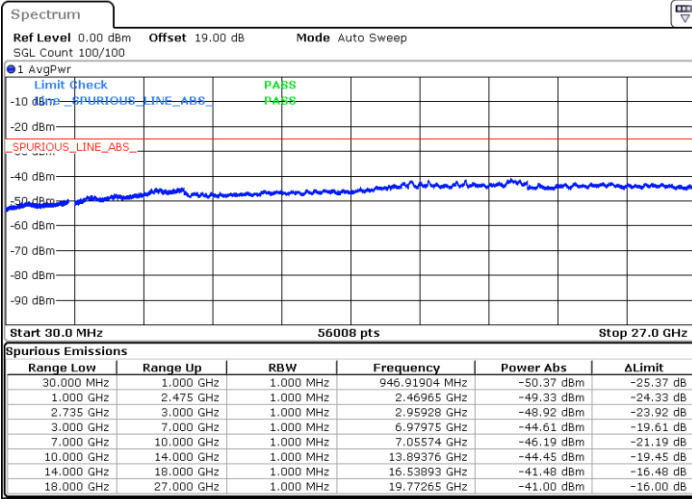

Middle Channel / 1RB0 and 1RB24

Middle Channel / 1RB99 and 1RB0

Date: 12.JUL.2022 20:19:09

Date: 12.JUL.2022 20:23:41

Middle Channel / FullIRB

N/A

Date: 12.JUL.2022 20:14:36

LTE Band 41C / 20MHz+5MHz

16QAM

Highest Channel / 1RB0 and 1RB24

Highest Channel / 1RB99 and 1RB0

Date: 12.JUL.2022 20:48:09

Date: 12.JUL.2022 20:43:37

Highest Channel / FullIRB

N/A

Date: 12.JUL.2022 20:52:42

LTE Band 41C / 20MHz+10MHz

16QAM

Lowest Channel / 1RB0 and 1RB49

Lowest Channel / 1RB99 and 1RB0

Date: 13.JUL.2022 19:59:27

Date: 13.JUL.2022 19:54:55

Lowest Channel / FullRB

N/A