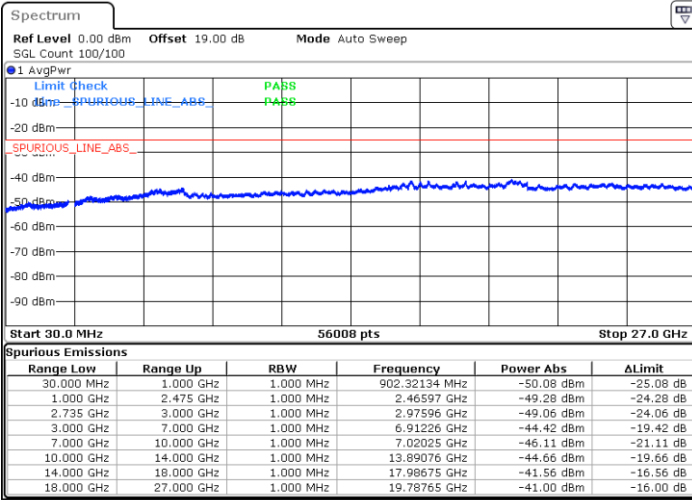

Lowest Channel / 1RB99 and 1RB0

Date: 12.JUL.2022 20:05:28

Date: 12.JUL.2022 20:00:55

Lowest Channel / FullIRB

N/A

Date: 12.JUL.2022 20:10:01

LTE Band 41C / 20MHz+5MHz

16QAM

Middle Channel / 1RB0 and 1RB24

Middle Channel / 1RB99 and 1RB0

Date: 12.JUL.2022 20:19:09

Date: 12.JUL.2022 20:23:41

Middle Channel / FullIRB

N/A

Date: 12.JUL.2022 20:14:36

LTE Band 41C / 20MHz+5MHz

16QAM

Highest Channel / 1RB0 and 1RB24

Highest Channel / 1RB99 and 1RB0

Date: 12.JUL.2022 20:48:09

Date: 12.JUL.2022 20:43:37

Highest Channel / FullIRB

N/A

Date: 12.JUL.2022 20:52:42