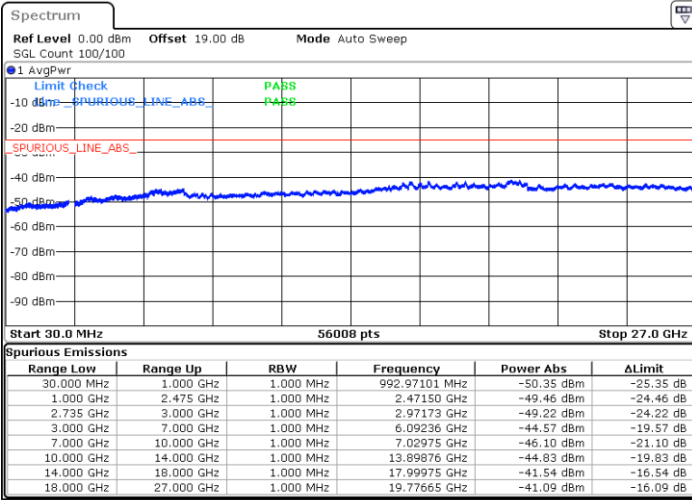

Date: 13.JUL.2022 20:04:01

LTE Band 41C / 20MHz+10MHz

16QAM

Middle Channel / 1RB0 and 1RB49

Middle Channel / 1RB99 and 1RB0

Date: 13.JUL.2022 20:13:11

Date: 13.JUL.2022 20:17:43

Middle Channel / FullIRB

N/A

Date: 13.JUL.2022 20:08:38

LTE Band 41C / 20MHz+10MHz

16QAM

Highest Channel / 1RB0 and 1RB49

Highest Channel / 1RB99 and 1RB0

Date: 13.JUL.2022 20:40:43

Date: 13.JUL.2022 20:36:10

Highest Channel / FullIRB

N/A

Date: 13.JUL.2022 20:45:16

LTE Band 41C / 20MHz+15MHz

16QAM

Lowest Channel / 1RB0 and 1RB74

Lowest Channel / 1RB99 and 1RB0

Date: 13.JUL.2022 21:24:45