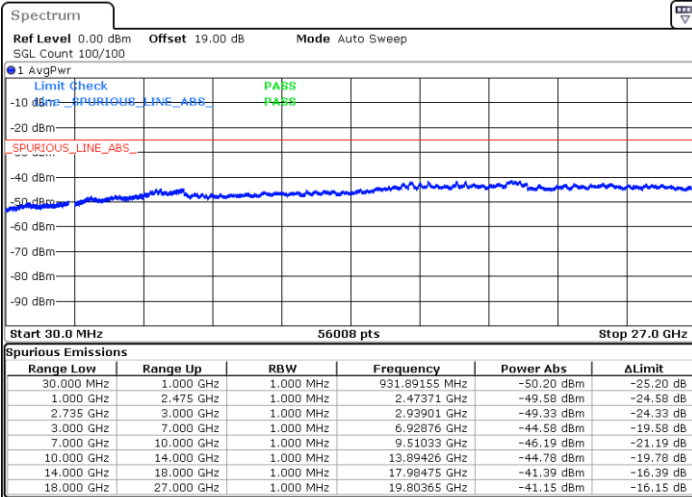

Lowest Channel / FullRB

N/A

Date: 13.JUL.2022 15:56:43

LTE Band 41C / 15MHz+20MHz

16QAM

Middle Channel / 1RB0 and 1RB9

Middle Channel / 1RB74 and 1RB0

Date: 13.JUL.2022 16:17:16

Date: 13.JUL.2022 16:21:51

Middle Channel / FullIRB

N/A

Date: 13.JUL.2022 16:12:40

LTE Band 41C / 15MHz+20MHz

16QAM

Highest Channel / 1RB0 and 1RB99

Highest Channel / 1RB74 and 1RB0

Date: 13.JUL.2022 16:51:35

Date: 13.JUL.2022 16:46:59

Highest Channel / FullIRB

N/A

Date: 13.JUL.2022 16:56:10

LTE Band 41C / 20MHz+5MHz

16QAM

Lowest Channel / 1RB0 and 1RB24

Lowest Channel / 1RB99 and 1RB0

Date: 12.JUL.2022 20:05:28

Date: 12.JUL.2022 20:00:55

Lowest Channel / FullIRB

N/A

Date: 12.JUL.2022 20:10:01

LTE Band 41C / 20MHz+5MHz

16QAM