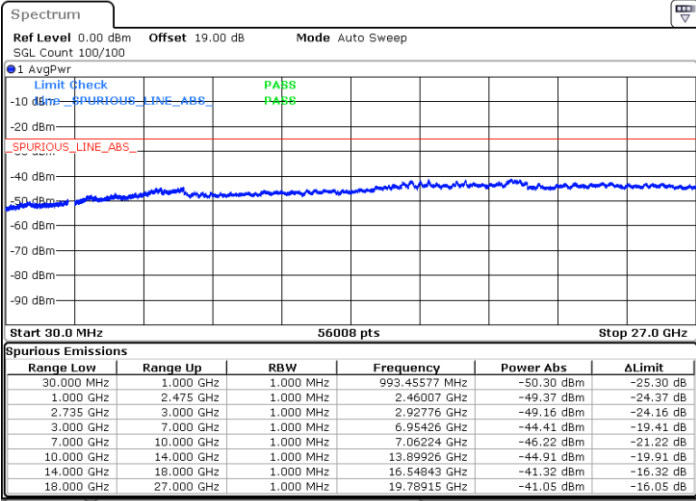

Highest Channel / FullIRB

N/A

Date: 13.JUL.2022 20:45:16

LTE Band 41C / 20MHz+15MHz

16QAM

Lowest Channel / 1RB0 and 1RB74

Lowest Channel / 1RB99 and 1RB0

Date: 13.JUL.2022 21:24:45

Date: 13.JUL.2022 21:20:12

Lowest Channel / FullRB

N/A

Date: 13.JUL.2022 21:29:18

LTE Band 41C / 20MHz+15MHz

16QAM

Middle Channel / 1RB0 and 1RB74

Middle Channel / 1RB99 and 1RB0

Date: 13.JUL.2022 21:38:28

Date: 13.JUL.2022 21:43:00

Middle Channel / FullIRB

N/A

Date: 13.JUL.2022 21:33:54

LTE Band 41C / 20MHz+15MHz

16QAM

Highest Channel / 1RB0 and 1RB74

Highest Channel / 1RB99 and 1RB0

Date: 13.JUL.2022 22:06:00

Date: 13.JUL.2022 22:01:27

Highest Channel / FullIRB

N/A

Date: 13.JUL.2022 22:10:33

LTE Band 41C / 20MHz+20MHz

16QAM