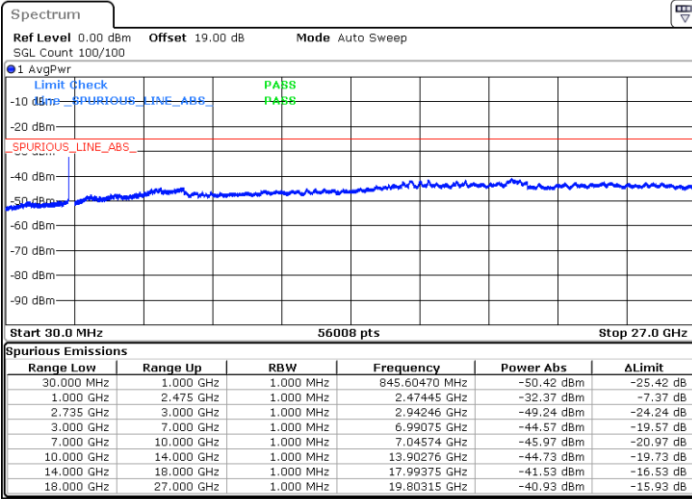

Date: 13.JUL.2022 16:21:51

Middle Channel / FullIRB

N/A

Date: 13.JUL.2022 16:12:40

LTE Band 41C / 15MHz+20MHz

16QAM

Highest Channel / 1RB0 and 1RB99

Highest Channel / 1RB74 and 1RB0

Date: 13.JUL.2022 16:51:35

Date: 13.JUL.2022 16:46:59

Highest Channel / FullIRB

N/A

Date: 13.JUL.2022 16:56:10

LTE Band 41C / 20MHz+5MHz

16QAM

Lowest Channel / 1RB0 and 1RB24

Lowest Channel / 1RB99 and 1RB0

Date: 12.JUL.2022 20:05:28

Date: 12.JUL.2022 20:00:55

Lowest Channel / FullIRB

N/A

Date: 12.JUL.2022 20:10:01

LTE Band 41C / 20MHz+5MHz

16QAM