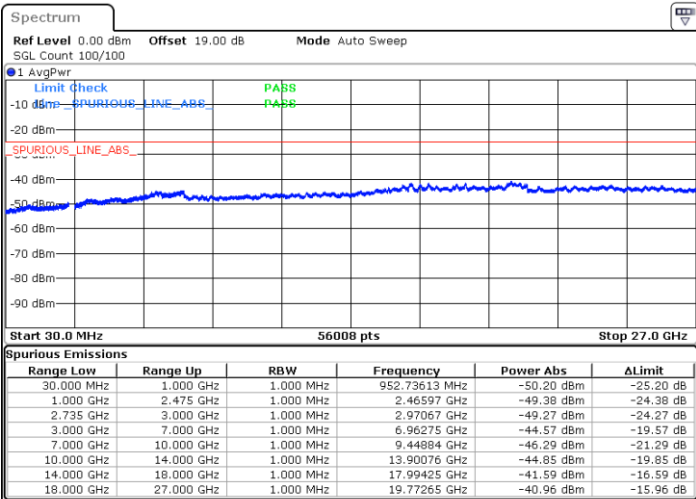

Date: 13.JUL.2022 21:38:28

Date: 13.JUL.2022 21:43:00

Middle Channel / FullIRB

N/A

Date: 13.JUL.2022 21:33:54

LTE Band 41C / 20MHz+15MHz

16QAM

Highest Channel / 1RB0 and 1RB74

Highest Channel / 1RB99 and 1RB0

Date: 13.JUL.2022 22:06:00

Date: 13.JUL.2022 22:01:27

Highest Channel / FullIRB

N/A

Date: 13.JUL.2022 22:10:33

LTE Band 41C / 20MHz+20MHz

16QAM

Lowest Channel / 1RB0 and 1RB99

Lowest Channel / 1RB99 and 1RB0

Date: 13.JUL.2022 22:50:50

Date: 13.JUL.2022 22:46:17

Lowest Channel / FullRB

N/A

Date: 13.JUL.2022 22:55:24

LTE Band 41C / 20MHz+20MHz