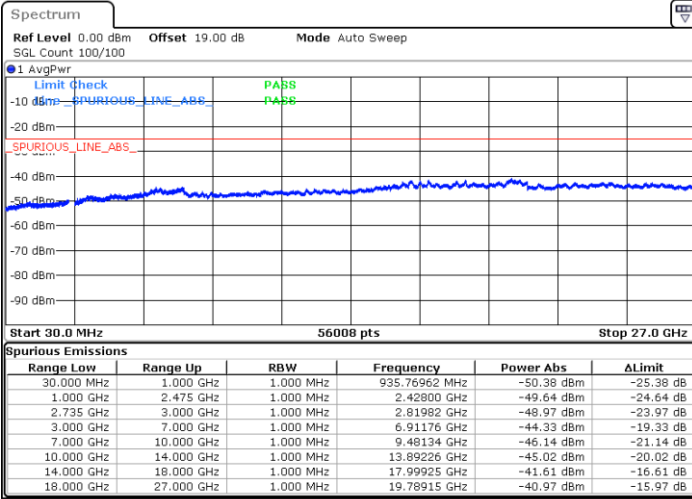

Lowest Channel / FullRB

N/A

Date: 13.JUL.2022 15:56:43

LTE Band 41C / 15MHz+20MHz

16QAM

Middle Channel / 1RB0 and 1RB9

Middle Channel / 1RB74 and 1RB0

Date: 13.JUL.2022 16:17:16

Date: 13.JUL.2022 16:21:51

Middle Channel / FullIRB

N/A

Date: 13.JUL.2022 16:12:40

LTE Band 41C / 15MHz+20MHz

16QAM

Highest Channel / 1RB0 and 1RB99

Highest Channel / 1RB74 and 1RB0

Date: 13.JUL.2022 16:51:35

Date: 13.JUL.2022 16:46:59

Highest Channel / FullIRB

N/A

Date: 13.JUL.2022 16:56:10

LTE Band 41C / 20MHz+5MHz

16QAM

Lowest Channel / 1RB0 and 1RB24

Lowest Channel / 1RB99 and 1RB0

Date: 12.JUL.2022 20:05:28

Date: 12.JUL.2022 20:00:55

Lowest Channel / FullIRB

N/A

Date: 12.JUL.2022 20:10:01

LTE Band 41C / 20MHz+5MHz

16QAM