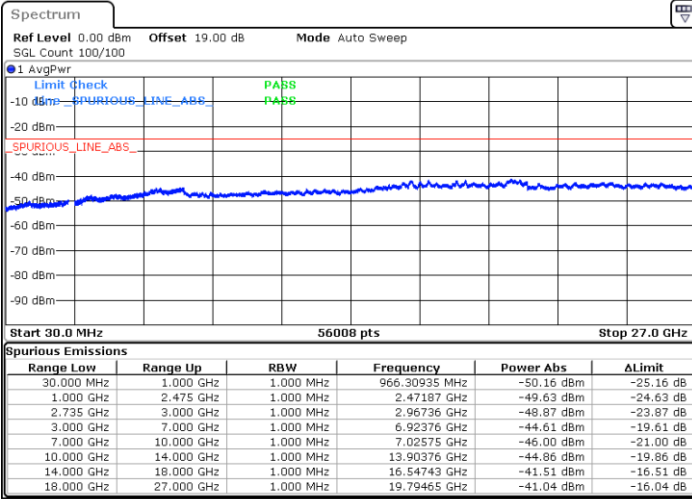

Highest Channel / 1RB0 and 1RB49

Highest Channel / 1RB74 and 1RB0

Date: 12.JUL.2022 23:52:36

Date: 12.JUL.2022 23:48:03

Highest Channel / FullIRB

N/A

Date: 12.JUL.2022 23:57:08

LTE Band 41C / 15MHz+15MHz

16QAM

Lowest Channel / 1RB0 and 1RB74

Lowest Channel / 1RB74 and 1RB0

Date: 13.JUL.2022 18:14:18

Date: 13.JUL.2022 18:09:43

Lowest Channel / FullRB

N/A

Date: 13.JUL.2022 18:18:53

LTE Band 41C / 15MHz+15MHz

16QAM

Middle Channel / 1RB0 and 1RB74

Middle Channel / 1RB74 and 1RB0

Date: 13.JUL.2022 18:28:07

Date: 13.JUL.2022 18:32:42

Middle Channel / FullIRB

N/A

Date: 13.JUL.2022 18:23:32

LTE Band 41C / 15MHz+15MHz

16QAM

Highest Channel / 1RB0 and 1RB74

Highest Channel / 1RB74 and 1RB0

Date: 13.JUL.2022 18:57:23

Date: 13.JUL.2022 18:52:47

Highest Channel / FullIRB