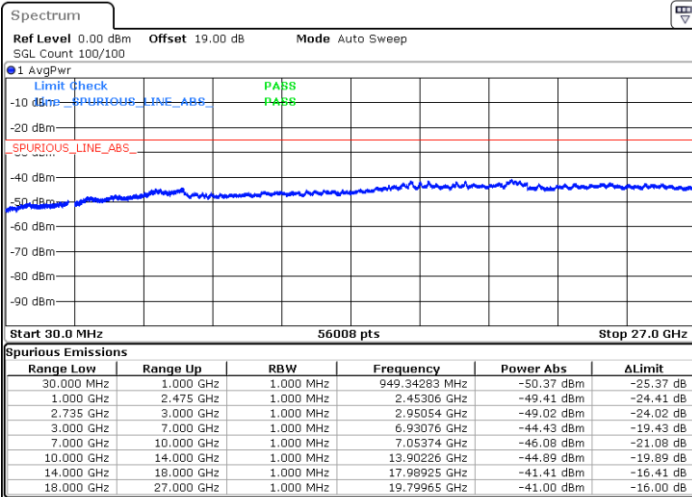

Middle Channel / 1RB74 and 1RB0

Date: 12.JUL.2022 23:23:35

Date: 12.JUL.2022 23:28:07

Middle Channel / FullIRB

N/A

Date: 12.JUL.2022 23:19:02

LTE Band 41C / 15MHz+10MHz

16QAM

Highest Channel / 1RB0 and 1RB49

Highest Channel / 1RB74 and 1RB0

Date: 12.JUL.2022 23:52:36

Date: 12.JUL.2022 23:48:03

Highest Channel / FullIRB

N/A

Date: 12.JUL.2022 23:57:08

LTE Band 41C / 15MHz+15MHz