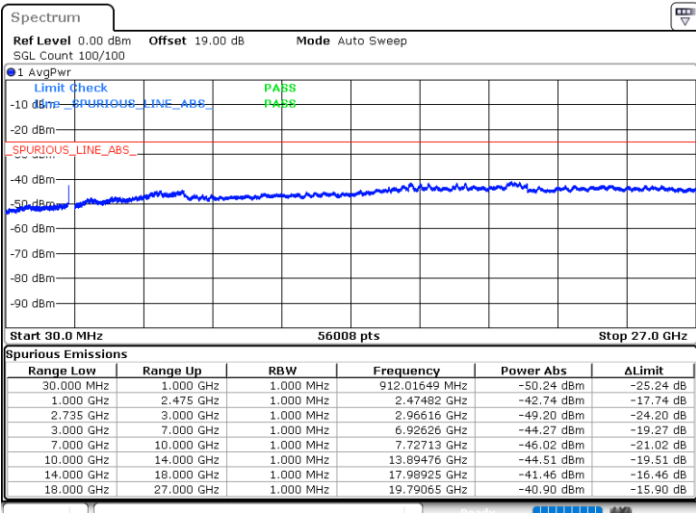

Middle Channel / FullRB

N/A

Date: 13.JUL.2022 01:04:13

LTE Band 41C / 10MHz+20MHz

16QAM

Highest Channel / 1RB0 and 1RB99

Highest Channel / 1RB49 and 1RB0

Date: 13.JUL.2022 01:37:46

Date: 13.JUL.2022 01:33:13

Highest Channel / FullIRB

N/A

Date: 13.JUL.2022 01:42:18

LTE Band 41C / 15MHz+10MHz

16QAM

Lowest Channel / 1RB0 and 1RB49

Lowest Channel / 1RB74 and 1RB80

Date: 12.JUL.2022 23:09:54

Date: 12.JUL.2022 23:05:22

Lowest Channel / FullIRB

N/A

Date: 12.JUL.2022 23:14:27

LTE Band 41C / 15MHz+10MHz

16QAM

Middle Channel / 1RB0 and 1RB49