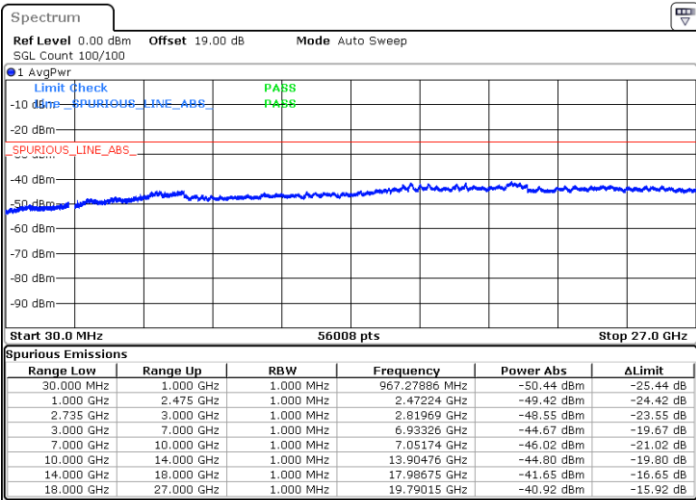

Date: 13.JUL.2022 21:20:12

Lowest Channel / FullRB

N/A

Date: 13.JUL.2022 21:29:18

LTE Band 41C / 20MHz+15MHz

16QAM

Middle Channel / 1RB0 and 1RB74

Middle Channel / 1RB99 and 1RB0

Date: 13.JUL.2022 21:38:28

Date: 13.JUL.2022 21:43:00

Middle Channel / FullIRB

N/A

Date: 13.JUL.2022 21:33:54

LTE Band 41C / 20MHz+15MHz

16QAM

Highest Channel / 1RB0 and 1RB74

Highest Channel / 1RB99 and 1RB0

Date: 13.JUL.2022 22:06:00

Date: 13.JUL.2022 22:01:27

Highest Channel / FullIRB

N/A

Date: 13.JUL.2022 22:10:33

LTE Band 41C / 20MHz+20MHz

16QAM

Lowest Channel / 1RB0 and 1RB99

Lowest Channel / 1RB99 and 1RB0

Date: 13.JUL.2022 22:50:50

Date: 13.JUL.2022 22:46:17

Lowest Channel / FullRB

N/A

Date: 13.JUL.2022 22:55:24

LTE Band 41C / 20MHz+20MHz