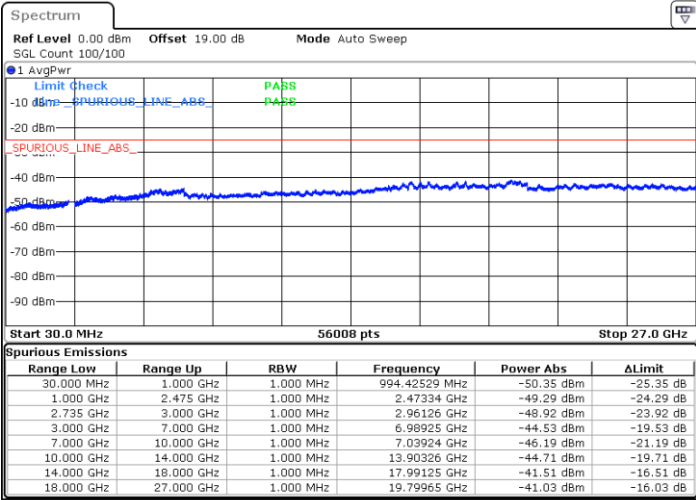

Highest Channel / FullIRB

N/A

Date: 13.JUL.2022 20:45:16

LTE Band 41C / 20MHz+15MHz

16QAM

Lowest Channel / 1RB0 and 1RB74

Lowest Channel / 1RB99 and 1RB0

Date: 13.JUL.2022 21:24:45

Date: 13.JUL.2022 21:20:12

Lowest Channel / FullRB

N/A

Date: 13.JUL.2022 21:29:18

LTE Band 41C / 20MHz+15MHz

16QAM

Middle Channel / 1RB0 and 1RB74

Middle Channel / 1RB99 and 1RB0

Date: 13.JUL.2022 21:38:28

Date: 13.JUL.2022 21:43:00

Middle Channel / FullIRB

N/A

Date: 13.JUL.2022 21:33:54

LTE Band 41C / 20MHz+15MHz

16QAM

Highest Channel / 1RB0 and 1RB74

Highest Channel / 1RB99 and 1RB0

Date: 13.JUL.2022 22:06:00

Date: 13.JUL.2022 22:01:27

Highest Channel / FullIRB

N/A

Date: 13.JUL.2022 22:10:33

LTE Band 41C / 20MHz+20MHz

16QAM