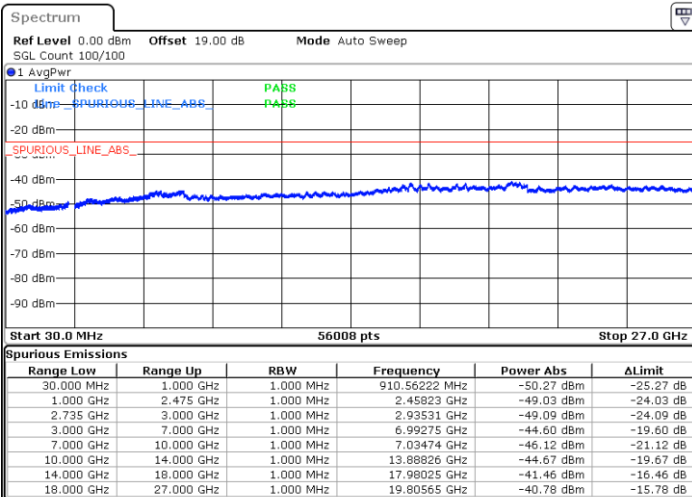

LTE Band 41C / 10MHz+15MHz

16QAM

Highest Channel / 1RB0 and 1RB74

Highest Channel / 1RB49 and 1RB0

Date: 12.JUL.2022 22:27:00

Date: 12.JUL.2022 22:22:28

Highest Channel / FullIRB

N/A

Date: 12.JUL.2022 22:31:33

LTE Band 41C / 10MHz+20MHz

16QAM

Lowest Channel / 1RB0 and 1RB99

Lowest Channel / 1RB49 and 1RB0

Date: 13.JUL.2022 00:55:04

Date: 13.JUL.2022 00:50:31

Lowest Channel / FullRB