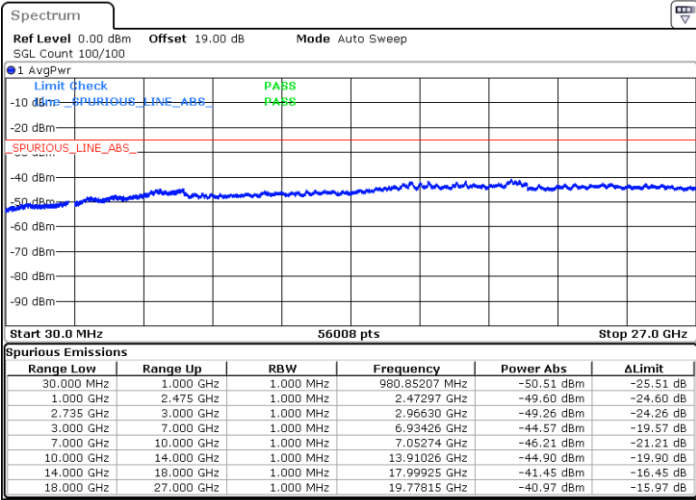

Highest Channel / 1RB99 and 1RB0

Date: 13.JUL.2022 22:06:00

Date: 13.JUL.2022 22:01:27

Highest Channel / FullIRB

N/A

Date: 13.JUL.2022 22:10:33

LTE Band 41C / 20MHz+20MHz

16QAM

Lowest Channel / 1RB0 and 1RB99

Lowest Channel / 1RB99 and 1RB0

Date: 13.JUL.2022 22:50:50

Date: 13.JUL.2022 22:46:17

Lowest Channel / FullRB

N/A

Date: 13.JUL.2022 22:55:24

LTE Band 41C / 20MHz+20MHz

16QAM

MiddleChannel / 1RB0 and 1RB99

Middle Channel / 1RB99 and 1RB0

Date: 13.JUL.2022 23:04:33

Date: 13.JUL.2022 23:09:06

Middle Channel / FullIRB

N/A

Date: 13.JUL.2022 23:00:00

LTE Band 41C / 20MHz+20MHz

16QAM

Highest Channel / 1RB0 and 1RB99

Highest Channel / 1RB99 and 1RB0

Date: 13.JUL.2022 23:32:04

Date: 13.JUL.2022 23:27:31

Highest Channel / FullIRB

N/A