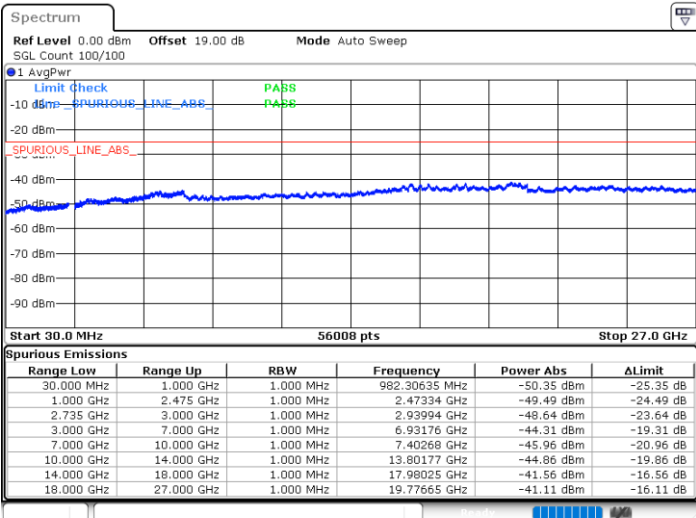

LTE Band 41C / 20MHz+10MHz

16QAM

Lowest Channel / 1RB0 and 1RB49

Lowest Channel / 1RB99 and 1RB0

Date: 13.JUL.2022 19:59:27

Date: 13.JUL.2022 19:54:55

Lowest Channel / FullRB

N/A

Date: 13.JUL.2022 20:04:01

LTE Band 41C / 20MHz+10MHz

16QAM

Middle Channel / 1RB0 and 1RB49

Middle Channel / 1RB99 and 1RB0

Date: 13.JUL.2022 20:13:11

Date: 13.JUL.2022 20:17:43

Middle Channel / FullIRB

N/A

Date: 13.JUL.2022 20:08:38

LTE Band 41C / 20MHz+10MHz

16QAM

Highest Channel / 1RB0 and 1RB49

Highest Channel / 1RB99 and 1RB0

Date: 13.JUL.2022 20:40:43

Date: 13.JUL.2022 20:36:10

Highest Channel / FullIRB

N/A

Date: 13.JUL.2022 20:45:16

LTE Band 41C / 20MHz+15MHz

16QAM

Lowest Channel / 1RB0 and 1RB74

Lowest Channel / 1RB99 and 1RB0

Date: 13.JUL.2022 21:24:45