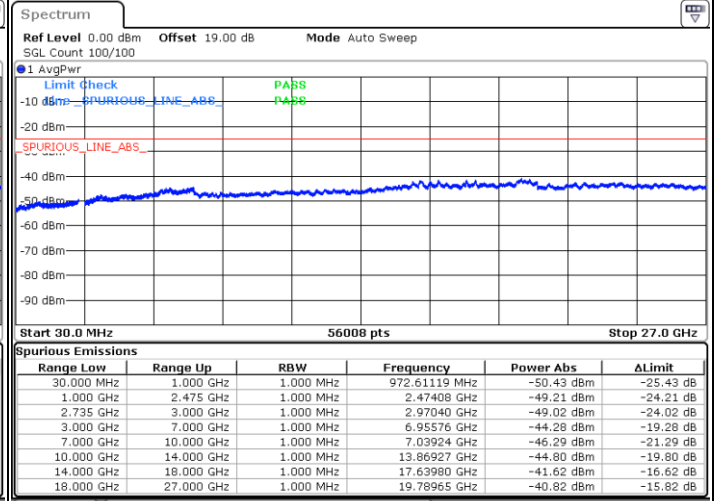

N/A

Date: 13.JUL.2022 20:08:38

LTE Band 41C / 20MHz+10MHz

16QAM

Highest Channel / 1RB0 and 1RB49

Highest Channel / 1RB99 and 1RB0

Date: 13.JUL.2022 20:40:43

Date: 13.JUL.2022 20:36:10

Highest Channel / FullIRB

N/A

Date: 13.JUL.2022 20:45:16

LTE Band 41C / 20MHz+15MHz

16QAM

Lowest Channel / 1RB0 and 1RB74

Lowest Channel / 1RB99 and 1RB0

Date: 13.JUL.2022 21:24:45

Date: 13.JUL.2022 21:20:12

Lowest Channel / FullRB

N/A

Date: 13.JUL.2022 21:29:18

LTE Band 41C / 20MHz+15MHz

16QAM

Middle Channel / 1RB0 and 1RB74

Middle Channel / 1RB99 and 1RB0

Date: 13.JUL.2022 21:38:28

Date: 13.JUL.2022 21:43:00

Middle Channel / FullIRB

N/A

Date: 13.JUL.2022 21:33:54

LTE Band 41C / 20MHz+15MHz

16QAM

Highest Channel / 1RB0 and 1RB74