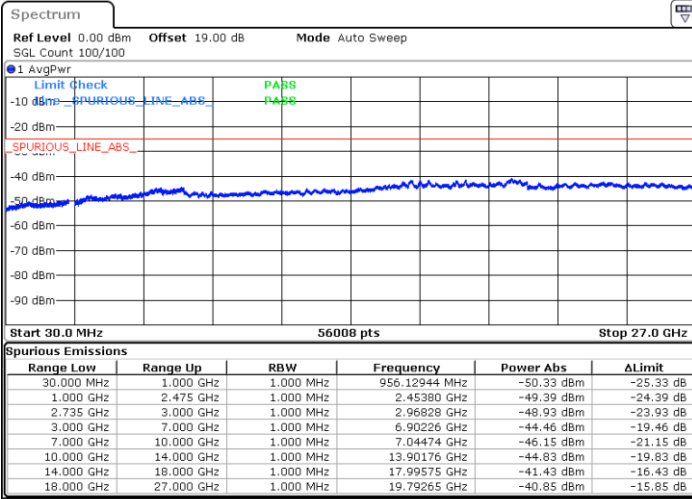

Date: 12.JUL.2022 23:09:54

Date: 12.JUL.2022 23:05:22

Lowest Channel / FullIRB

N/A

Date: 12.JUL.2022 23:14:27

LTE Band 41C / 15MHz+10MHz

16QAM

Middle Channel / 1RB0 and 1RB49

Middle Channel / 1RB74 and 1RB0

Date: 12.JUL.2022 23:23:35

Date: 12.JUL.2022 23:28:07

Middle Channel / FullIRB

N/A

Date: 12.JUL.2022 23:19:02

LTE Band 41C / 15MHz+10MHz

16QAM

Highest Channel / 1RB0 and 1RB49

Highest Channel / 1RB74 and 1RB0

Date: 12.JUL.2022 23:52:36

Date: 12.JUL.2022 23:48:03

Highest Channel / FullIRB

N/A

Date: 12.JUL.2022 23:57:08

LTE Band 41C / 15MHz+15MHz