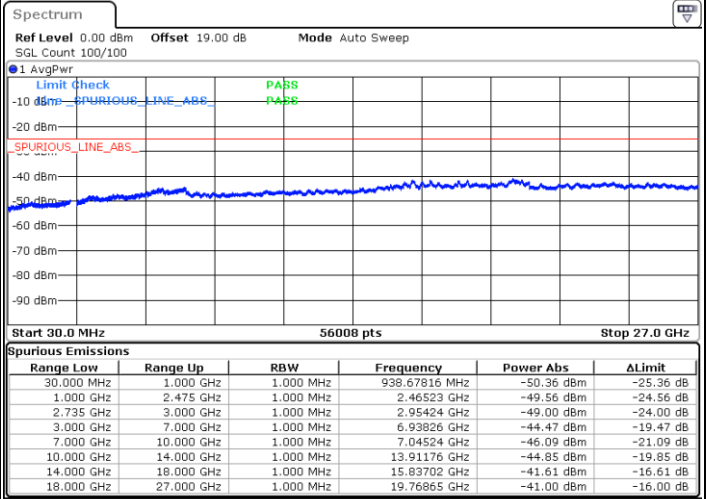

16QAM

Highest Channel / 1RB0 and 1RB24

Highest Channel / 1RB99 and 1RB0

Date: 12.JUL.2022 20:48:09

Date: 12.JUL.2022 20:43:37

Highest Channel / FullIRB

N/A

Date: 12.JUL.2022 20:52:42

LTE Band 41C / 20MHz+10MHz

16QAM

Lowest Channel / 1RB0 and 1RB49

Lowest Channel / 1RB99 and 1RB0

Date: 13.JUL.2022 19:59:27

Date: 13.JUL.2022 19:54:55

Lowest Channel / FullRB

N/A

Date: 13.JUL.2022 20:04:01

LTE Band 41C / 20MHz+10MHz

16QAM

Middle Channel / 1RB0 and 1RB49

Middle Channel / 1RB99 and 1RB0

Date: 13.JUL.2022 20:13:11

Date: 13.JUL.2022 20:17:43

Middle Channel / FullIRB

N/A

Date: 13.JUL.2022 20:08:38

LTE Band 41C / 20MHz+10MHz

16QAM

Highest Channel / 1RB0 and 1RB49

Highest Channel / 1RB99 and 1RB0

Date: 13.JUL.2022 20:40:43

Date: 13.JUL.2022 20:36:10