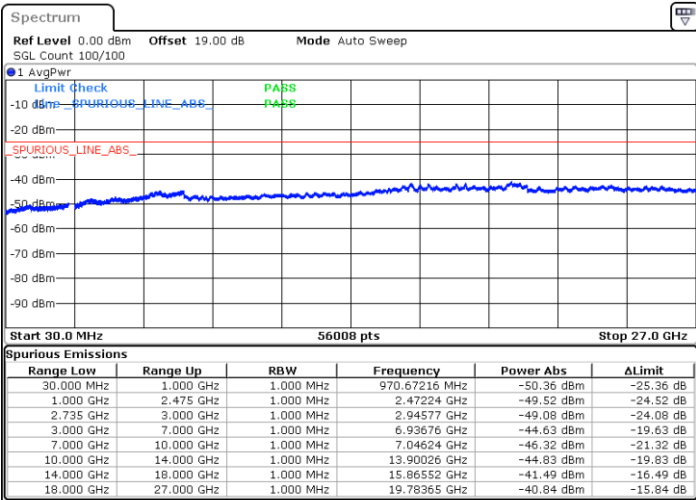

N/A

Date: 13.JUL.2022 19:01:58

LTE Band 41C / 15MHz+20MHz

16QAM

Lowest Channel / 1RB0 and 1RB99

Lowest Channel / 1RB74 and 1RB0

Date: 13.JUL.2022 15:52:07

Date: 13.JUL.2022 15:47:32

Lowest Channel / FullRB

N/A

Date: 13.JUL.2022 15:56:43

LTE Band 41C / 15MHz+20MHz

16QAM

Middle Channel / 1RB0 and 1RB9

Middle Channel / 1RB74 and 1RB0

Date: 13.JUL.2022 16:17:16

Date: 13.JUL.2022 16:21:51

Middle Channel / FullIRB

N/A

Date: 13.JUL.2022 16:12:40

LTE Band 41C / 15MHz+20MHz

16QAM

Highest Channel / 1RB0 and 1RB99

Highest Channel / 1RB74 and 1RB0

Date: 13.JUL.2022 16:51:35

Date: 13.JUL.2022 16:46:59

Highest Channel / FullIRB

N/A

Date: 13.JUL.2022 16:56:10

LTE Band 41C / 20MHz+5MHz

16QAM

Lowest Channel / 1RB0 and 1RB24