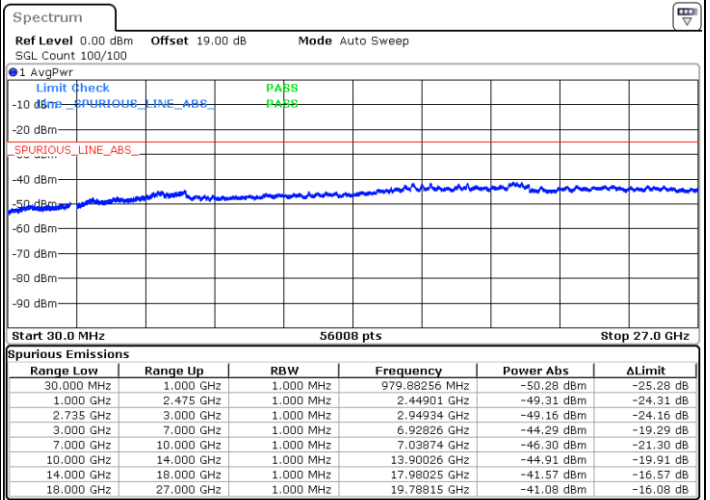

Date: 13.JUL.2022 21:20:12

Lowest Channel / FullRB

N/A

Date: 13.JUL.2022 21:29:18

LTE Band 41C / 20MHz+15MHz

16QAM

Middle Channel / 1RB0 and 1RB74

Middle Channel / 1RB99 and 1RB0

Date: 13.JUL.2022 21:38:28

Date: 13.JUL.2022 21:43:00

Middle Channel / FullIRB

N/A

Date: 13.JUL.2022 21:33:54

LTE Band 41C / 20MHz+15MHz

16QAM

Highest Channel / 1RB0 and 1RB74

Highest Channel / 1RB99 and 1RB0

Date: 13.JUL.2022 22:06:00

Date: 13.JUL.2022 22:01:27

Highest Channel / FullIRB

N/A

Date: 13.JUL.2022 22:10:33

LTE Band 41C / 20MHz+20MHz

16QAM

Lowest Channel / 1RB0 and 1RB99

Lowest Channel / 1RB99 and 1RB0

Date: 13.JUL.2022 22:50:50

Date: 13.JUL.2022 22:46:17

Lowest Channel / FullRB

N/A

Date: 13.JUL.2022 22:55:24

LTE Band 41C / 20MHz+20MHz