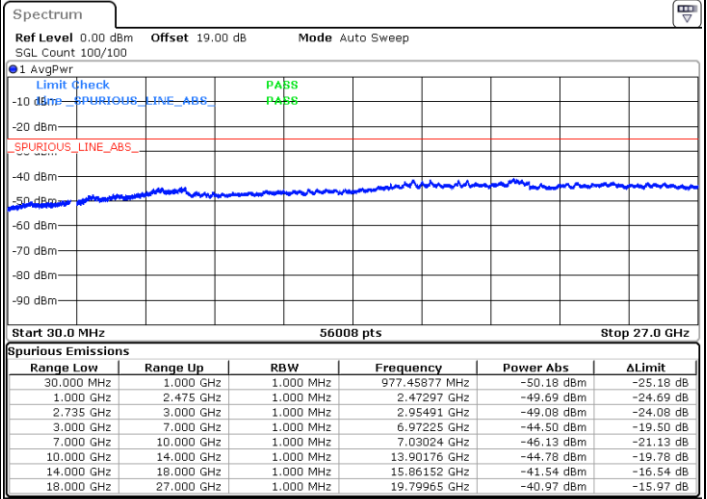

LTE Band 41C / 20MHz+20MHz

16QAM

Highest Channel / 1RB0 and 1RB99

Highest Channel / 1RB99 and 1RB0

Date: 13.JUL.2022 23:32:04

Date: 13.JUL.2022 23:27:31

Highest Channel / FullIRB

N/A

Date: 13.JUL.2022 23:36:37

LTE Band 41C / 5MHz+20MHz

64QAM

Lowest Channel / 1RB0 and 1RB99

Lowest Channel / 1RB24 and 1RB0

Date: 12.JUL.2022 18:27:54

Date: 12.JUL.2022 18:20:20

Lowest Channel / FullRB

N/A

Date: 12.JUL.2022 18:29:25

LTE Band 41C / 5MHz+20MHz

64QAM

Middle Channel / 1RB0 and 1RB9

Middle Channel / 1RB24 and 1RB0

Date: 12.JUL.2022 18:50:13

Date: 12.JUL.2022 18:57:48