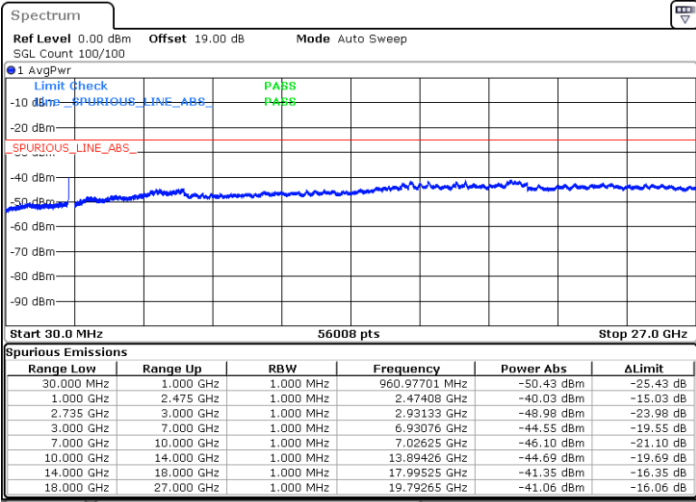

Highest Channel / 1RB0 and 1RB49

Highest Channel / 1RB74 and 1RB0

Date: 12.JUL.2022 23:52:36

Date: 12.JUL.2022 23:48:03

Highest Channel / FullIRB

N/A

Date: 12.JUL.2022 23:57:08

LTE Band 41C / 15MHz+15MHz

16QAM

Lowest Channel / 1RB0 and 1RB74

Lowest Channel / 1RB74 and 1RB0

Date: 13.JUL.2022 18:14:18

Date: 13.JUL.2022 18:09:43

Lowest Channel / FullRB

N/A

Date: 13.JUL.2022 18:18:53

LTE Band 41C / 15MHz+15MHz

16QAM

Middle Channel / 1RB0 and 1RB74

Middle Channel / 1RB74 and 1RB0

Date: 13.JUL.2022 18:28:07

Date: 13.JUL.2022 18:32:42

Middle Channel / FullIRB

N/A

Date: 13.JUL.2022 18:23:32

LTE Band 41C / 15MHz+15MHz

16QAM

Highest Channel / 1RB0 and 1RB74

Highest Channel / 1RB74 and 1RB0

Date: 13.JUL.2022 18:57:23

Date: 13.JUL.2022 18:52:47

Highest Channel / FullIRB