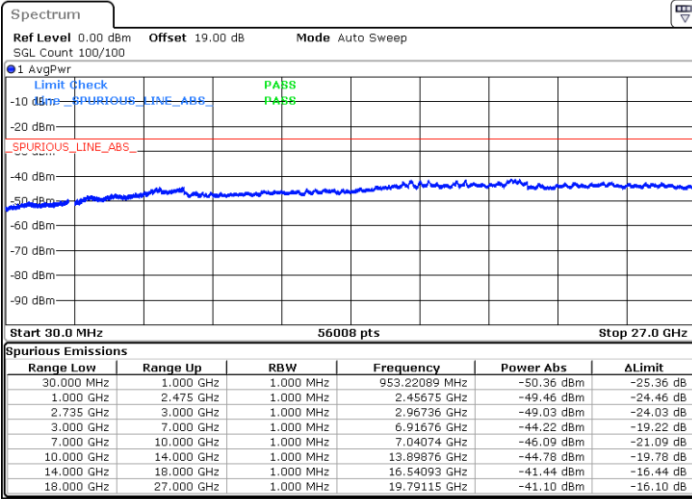

Date: 13.JUL.2022 01:33:13

Highest Channel / FullIRB

N/A

Date: 13.JUL.2022 01:42:18

LTE Band 41C / 15MHz+10MHz

16QAM

Lowest Channel / 1RB0 and 1RB49

Lowest Channel / 1RB74 and 1RB80

Date: 12.JUL.2022 23:09:54

Date: 12.JUL.2022 23:05:22

Lowest Channel / FullIRB

N/A

Date: 12.JUL.2022 23:14:27

LTE Band 41C / 15MHz+10MHz

16QAM

Middle Channel / 1RB0 and 1RB49

Middle Channel / 1RB74 and 1RB0

Date: 12.JUL.2022 23:23:35

Date: 12.JUL.2022 23:28:07

Middle Channel / FullIRB

N/A

Date: 12.JUL.2022 23:19:02

LTE Band 41C / 15MHz+10MHz

16QAM

Highest Channel / 1RB0 and 1RB49

Highest Channel / 1RB74 and 1RB0

Date: 12.JUL.2022 23:52:36

Date: 12.JUL.2022 23:48:03

Highest Channel / FullIRB

N/A

Date: 12.JUL.2022 23:57:08

LTE Band 41C / 15MHz+15MHz