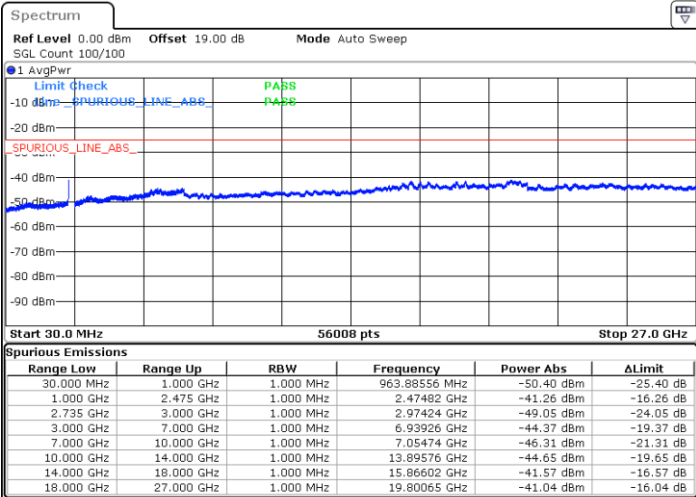

Highest Channel / 1RB99 and 1RB0

Date: 13.JUL.2022 22:06:00

Date: 13.JUL.2022 22:01:27

Highest Channel / FullIRB

N/A

Date: 13.JUL.2022 22:10:33

LTE Band 41C / 20MHz+20MHz

16QAM

Lowest Channel / 1RB0 and 1RB99

Lowest Channel / 1RB99 and 1RB0

Date: 13.JUL.2022 22:50:50

Date: 13.JUL.2022 22:46:17

Lowest Channel / FullRB

N/A

Date: 13.JUL.2022 22:55:24

LTE Band 41C / 20MHz+20MHz

LTE Band 41C / 20MHz+20MHz

16QAM

Highest Channel / 1RB0 and 1RB99

Highest Channel / 1RB99 and 1RB0

Date: 13.JUL.2022 23:32:04

Date: 13.JUL.2022 23:27:31

Highest Channel / FullIRB

N/A