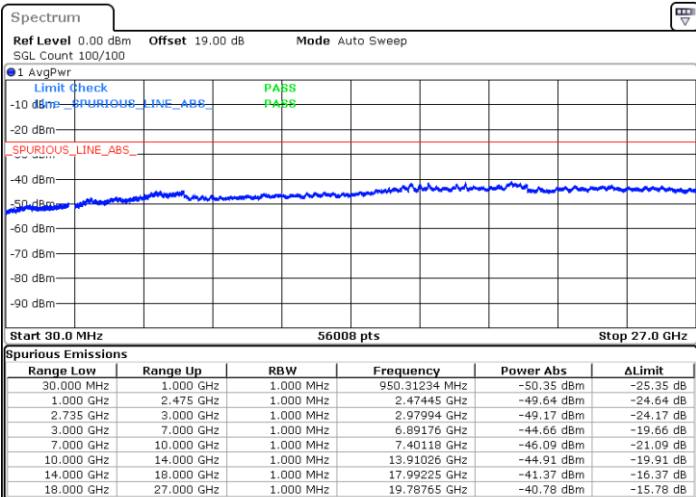

N/A

Date: 13.JUL.2022 19:01:58

LTE Band 41C / 15MHz+20MHz

16QAM

Lowest Channel / 1RB0 and 1RB99

Lowest Channel / 1RB74 and 1RB0

Date: 13.JUL.2022 15:52:07

Date: 13.JUL.2022 15:47:32

Lowest Channel / FullRB

N/A

Date: 13.JUL.2022 15:56:43

LTE Band 41C / 15MHz+20MHz

16QAM

Middle Channel / 1RB0 and 1RB9

Middle Channel / 1RB74 and 1RB0

Date: 13.JUL.2022 16:17:16

Date: 13.JUL.2022 16:21:51

Middle Channel / FullIRB

N/A

Date: 13.JUL.2022 16:12:40

LTE Band 41C / 15MHz+20MHz

16QAM

Highest Channel / 1RB0 and 1RB99

Highest Channel / 1RB74 and 1RB0

Date: 13.JUL.2022 16:51:35

Date: 13.JUL.2022 16:46:59

Highest Channel / FullIRB

N/A

Date: 13.JUL.2022 16:56:10

LTE Band 41C / 20MHz+5MHz

16QAM

Lowest Channel / 1RB0 and 1RB24