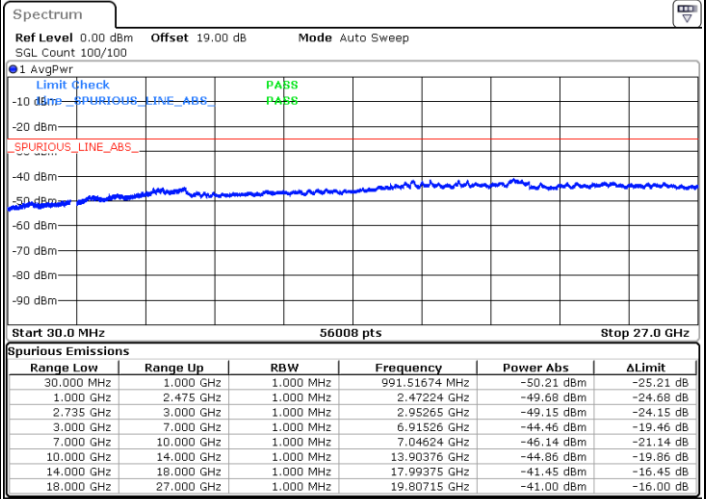

Date: 13.JUL.2022 01:33:13

Highest Channel / FullIRB

N/A

Date: 13.JUL.2022 01:42:18

LTE Band 41C / 15MHz+10MHz

16QAM

Lowest Channel / 1RB0 and 1RB49

Lowest Channel / 1RB74 and 1RB80

Date: 12.JUL.2022 23:09:54

Date: 12.JUL.2022 23:05:22

Lowest Channel / FullIRB

N/A

Date: 12.JUL.2022 23:14:27

LTE Band 41C / 15MHz+10MHz

16QAM

Middle Channel / 1RB0 and 1RB49

Middle Channel / 1RB74 and 1RB0

Date: 12.JUL.2022 23:23:35

Date: 12.JUL.2022 23:28:07

Middle Channel / FullIRB

N/A

Date: 12.JUL.2022 23:19:02

LTE Band 41C / 15MHz+10MHz

16QAM

Highest Channel / 1RB0 and 1RB49

Highest Channel / 1RB74 and 1RB0

Date: 12.JUL.2022 23:52:36

Date: 12.JUL.2022 23:48:03

Highest Channel / FullIRB

N/A

Date: 12.JUL.2022 23:57:08

LTE Band 41C / 15MHz+15MHz