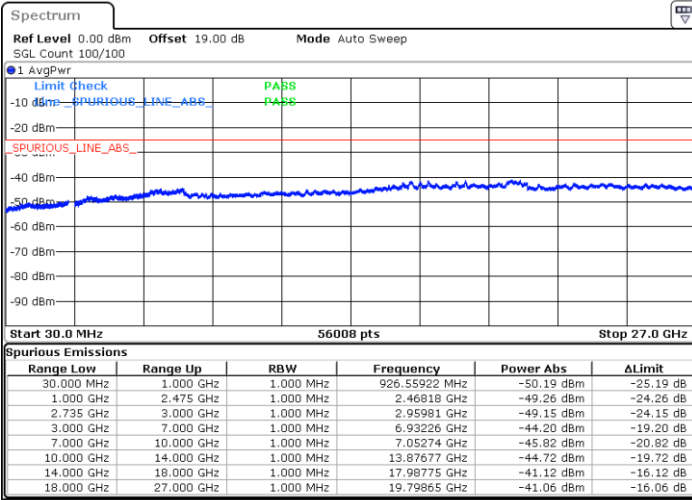

N/A

Date: 13.JUL.2022 00:59:37

LTE Band 41C / 10MHz+20MHz

16QAM

Middle Channel / 1RB0 and 1RB9

Middle Channel / 1RB49 and 1RB0

Date: 13.JUL.2022 01:08:46

Date: 13.JUL.2022 01:13:18

Middle Channel / FullRB

N/A

Date: 13.JUL.2022 01:04:13

LTE Band 41C / 10MHz+20MHz

16QAM

Highest Channel / 1RB0 and 1RB99

Highest Channel / 1RB49 and 1RB0

Date: 13.JUL.2022 01:37:46

Date: 13.JUL.2022 01:33:13

Highest Channel / FullIRB

N/A

Date: 13.JUL.2022 01:42:18

LTE Band 41C / 15MHz+10MHz

16QAM

Lowest Channel / 1RB0 and 1RB49

Lowest Channel / 1RB74 and 1RB80

Date: 12.JUL.2022 23:09:54

Date: 12.JUL.2022 23:05:22

Lowest Channel / FullIRB

N/A

Date: 12.JUL.2022 23:14:27

LTE Band 41C / 15MHz+10MHz

16QAM

Middle Channel / 1RB0 and 1RB49