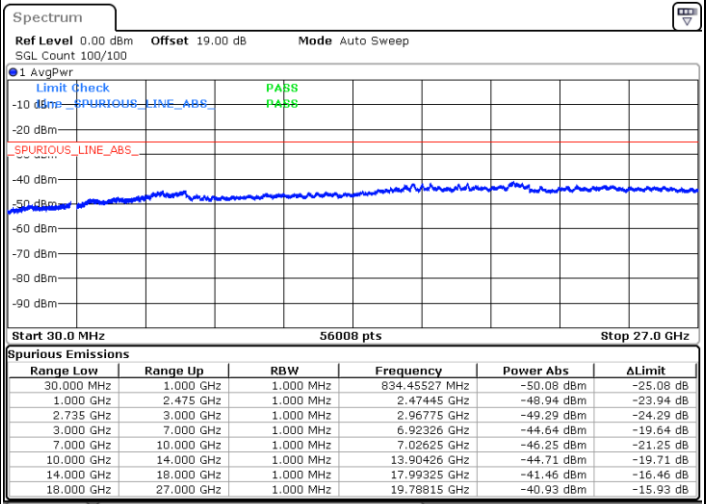

Date: 13.JUL.2022 18:23:32

LTE Band 41C / 15MHz+15MHz

16QAM

Highest Channel / 1RB0 and 1RB74

Highest Channel / 1RB74 and 1RB0

Date: 13.JUL.2022 18:57:23

Date: 13.JUL.2022 18:52:47

Highest Channel / FullIRB

N/A

Date: 13.JUL.2022 19:01:58

LTE Band 41C / 15MHz+20MHz

16QAM

Lowest Channel / 1RB0 and 1RB99

Lowest Channel / 1RB74 and 1RB0

Date: 13.JUL.2022 15:52:07

Date: 13.JUL.2022 15:47:32

Lowest Channel / FullRB

N/A

Date: 13.JUL.2022 15:56:43

LTE Band 41C / 15MHz+20MHz

16QAM

Middle Channel / 1RB0 and 1RB9

Middle Channel / 1RB74 and 1RB0

Date: 13.JUL.2022 16:17:16

Date: 13.JUL.2022 16:21:51

Middle Channel / FullIRB

N/A

Date: 13.JUL.2022 16:12:40

LTE Band 41C / 15MHz+20MHz

16QAM

Highest Channel / 1RB0 and 1RB99

Highest Channel / 1RB74 and 1RB0