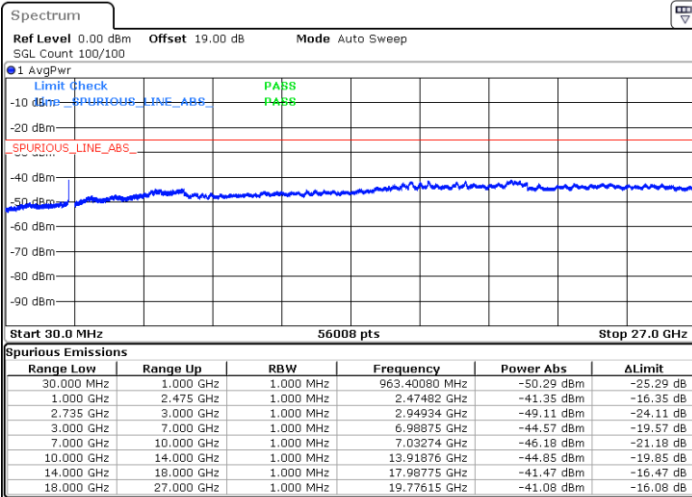

16QAM

Highest Channel / 1RB0 and 1RB24

Highest Channel / 1RB99 and 1RB0

Date: 12.JUL.2022 20:48:09

Date: 12.JUL.2022 20:43:37

Highest Channel / FullIRB

N/A

Date: 12.JUL.2022 20:52:42

LTE Band 41C / 20MHz+10MHz

16QAM

Lowest Channel / 1RB0 and 1RB49

Lowest Channel / 1RB99 and 1RB0

Date: 13.JUL.2022 19:59:27

Date: 13.JUL.2022 19:54:55

Lowest Channel / FullRB

N/A

Date: 13.JUL.2022 20:04:01

LTE Band 41C / 20MHz+10MHz

16QAM

Middle Channel / 1RB0 and 1RB49

Middle Channel / 1RB99 and 1RB0

Date: 13.JUL.2022 20:13:11

Date: 13.JUL.2022 20:17:43

Middle Channel / FullIRB