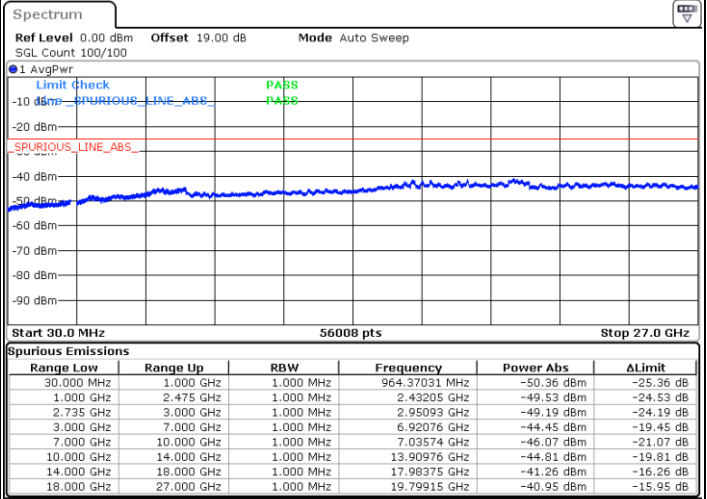

LTE Band 41C / 10MHz+15MHz

16QAM

Highest Channel / 1RB0 and 1RB74

Highest Channel / 1RB49 and 1RB0

Date: 12.JUL.2022 22:27:00

Date: 12.JUL.2022 22:22:28

Highest Channel / FullIRB

N/A

Date: 12.JUL.2022 22:31:33

LTE Band 41C / 10MHz+20MHz

16QAM

Lowest Channel / 1RB0 and 1RB99

Lowest Channel / 1RB49 and 1RB0

Date: 13.JUL.2022 00:55:04

Date: 13.JUL.2022 00:50:31

Lowest Channel / FullRB

N/A

Date: 13.JUL.2022 00:59:37

LTE Band 41C / 10MHz+20MHz

16QAM

Middle Channel / 1RB0 and 1RB9

Middle Channel / 1RB49 and 1RB0

Date: 13.JUL.2022 01:08:46

Date: 13.JUL.2022 01:13:18

Middle Channel / FullRB

N/A

Date: 13.JUL.2022 01:04:13

LTE Band 41C / 10MHz+20MHz

16QAM

Highest Channel / 1RB0 and 1RB99

Highest Channel / 1RB49 and 1RB0

Date: 13.JUL.2022 01:37:46