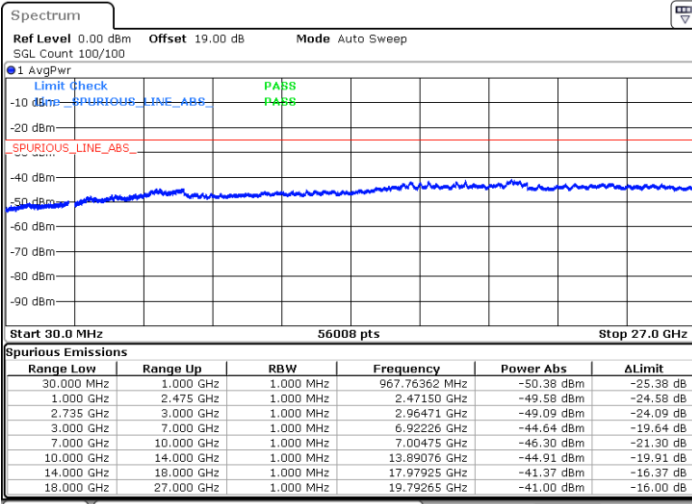

Lowest Channel / 1RB0 and 1RB99

Lowest Channel / 1RB99 and 1RB0

Date: 13.JUL.2022 22:50:50

Date: 13.JUL.2022 22:46:17

Lowest Channel / FullRB

N/A

Date: 13.JUL.2022 22:55:24

LTE Band 41C / 20MHz+20MHz

LTE Band 41C / 20MHz+20MHz

16QAM

Highest Channel / 1RB0 and 1RB99

Highest Channel / 1RB99 and 1RB0

Date: 13.JUL.2022 23:32:04

Date: 13.JUL.2022 23:27:31

Highest Channel / FullIRB

N/A

Date: 13.JUL.2022 23:36:37

LTE Band 41C / 5MHz+20MHz

64QAM

Lowest Channel / 1RB0 and 1RB99

Lowest Channel / 1RB24 and 1RB0

Date: 12.JUL.2022 18:27:54

Date: 12.JUL.2022 18:20:20

Lowest Channel / FullRB