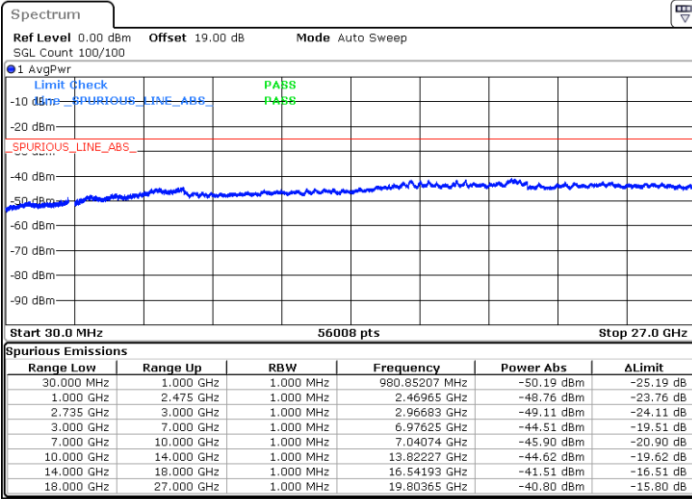

LTE Band 41C / 10MHz+15MHz

16QAM

Highest Channel / 1RB0 and 1RB74

Highest Channel / 1RB49 and 1RB0

Date: 12.JUL.2022 22:27:00

Date: 12.JUL.2022 22:22:28

Highest Channel / FullIRB

N/A

Date: 12.JUL.2022 22:31:33

LTE Band 41C / 10MHz+20MHz

16QAM

Lowest Channel / 1RB0 and 1RB99

Lowest Channel / 1RB49 and 1RB0

Date: 13.JUL.2022 00:55:04

Date: 13.JUL.2022 00:50:31

Lowest Channel / FullRB

N/A

Date: 13.JUL.2022 00:59:37

LTE Band 41C / 10MHz+20MHz

16QAM

Middle Channel / 1RB0 and 1RB9

Middle Channel / 1RB49 and 1RB0

Date: 13.JUL.2022 01:08:46

Date: 13.JUL.2022 01:13:18

Middle Channel / FullRB

N/A

Date: 13.JUL.2022 01:04:13

LTE Band 41C / 10MHz+20MHz

16QAM

Highest Channel / 1RB0 and 1RB99

Highest Channel / 1RB49 and 1RB0

Date: 13.JUL.2022 01:37:46