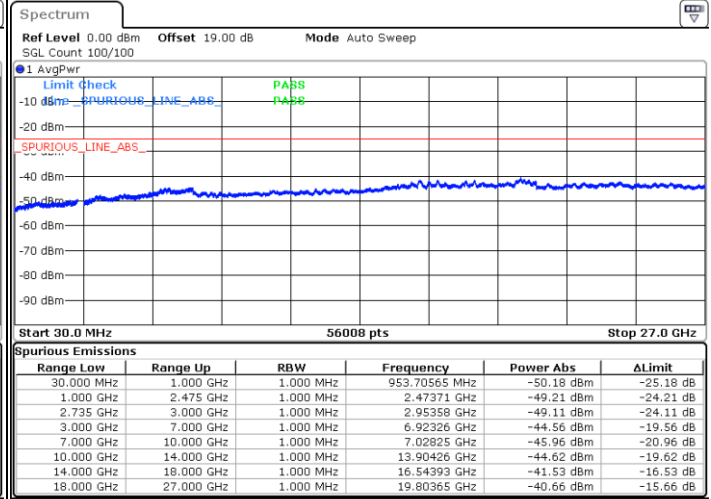

Date: 13.JUL.2022 16:21:51

Middle Channel / FullIRB

N/A

Date: 13.JUL.2022 16:12:40

LTE Band 41C / 15MHz+20MHz

16QAM

Highest Channel / 1RB0 and 1RB99

Highest Channel / 1RB74 and 1RB0

Date: 13.JUL.2022 16:51:35

Date: 13.JUL.2022 16:46:59

Highest Channel / FullIRB

N/A

Date: 13.JUL.2022 16:56:10

LTE Band 41C / 20MHz+5MHz

16QAM

Lowest Channel / 1RB0 and 1RB24

Lowest Channel / 1RB99 and 1RB0

Date: 12.JUL.2022 20:05:28

Date: 12.JUL.2022 20:00:55

Lowest Channel / FullIRB

N/A

Date: 12.JUL.2022 20:10:01

LTE Band 41C / 20MHz+5MHz

16QAM