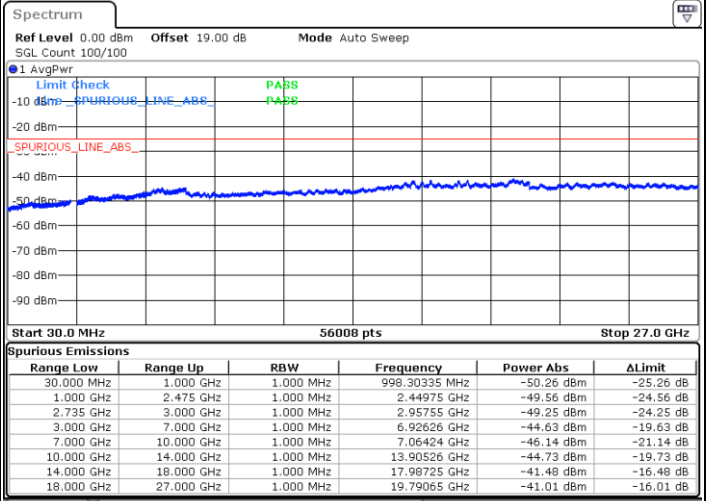

Date: 13.JUL.2022 20:04:01

LTE Band 41C / 20MHz+10MHz

16QAM

Middle Channel / 1RB0 and 1RB49

Middle Channel / 1RB99 and 1RB0

Date: 13.JUL.2022 20:13:11

Date: 13.JUL.2022 20:17:43

Middle Channel / FullIRB

N/A

Date: 13.JUL.2022 20:08:38

LTE Band 41C / 20MHz+10MHz

16QAM

Highest Channel / 1RB0 and 1RB49

Highest Channel / 1RB99 and 1RB0

Date: 13.JUL.2022 20:40:43

Date: 13.JUL.2022 20:36:10

Highest Channel / FullIRB

N/A

Date: 13.JUL.2022 20:45:16

LTE Band 41C / 20MHz+15MHz

16QAM

Lowest Channel / 1RB0 and 1RB74

Lowest Channel / 1RB99 and 1RB0

Date: 13.JUL.2022 21:24:45

Date: 13.JUL.2022 21:20:12

Lowest Channel / FullRB

N/A

Date: 13.JUL.2022 21:29:18

LTE Band 41C / 20MHz+15MHz

16QAM

Middle Channel / 1RB0 and 1RB74

Middle Channel / 1RB99 and 1RB0