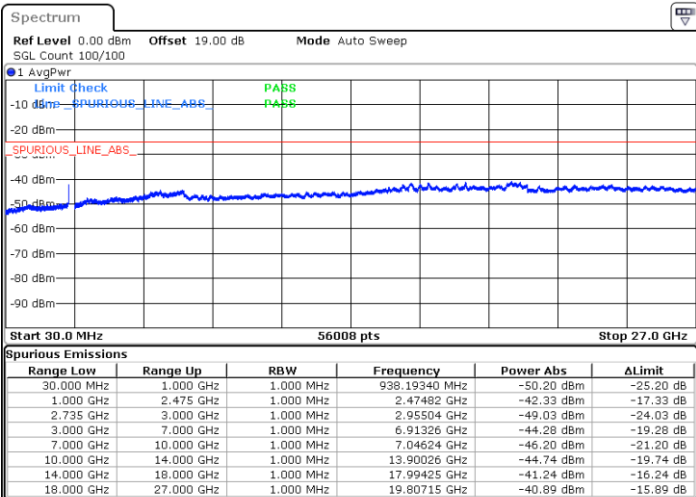

LTE Band 41C / 20MHz+20MHz

16QAM

Highest Channel / 1RB0 and 1RB99

Highest Channel / 1RB99 and 1RB0

Date: 13.JUL.2022 23:32:04

Date: 13.JUL.2022 23:27:31

Highest Channel / FullIRB

N/A

Date: 13.JUL.2022 23:36:37

LTE Band 41C / 5MHz+20MHz

64QAM

Lowest Channel / 1RB0 and 1RB99

Lowest Channel / 1RB24 and 1RB0

Date: 12.JUL.2022 18:27:54

Date: 12.JUL.2022 18:20:20

Lowest Channel / FullRB

N/A

Date: 12.JUL.2022 18:29:25

LTE Band 41C / 5MHz+20MHz

64QAM

Middle Channel / 1RB0 and 1RB9

Middle Channel / 1RB24 and 1RB0

Date: 12.JUL.2022 18:50:13

Date: 12.JUL.2022 18:57:48