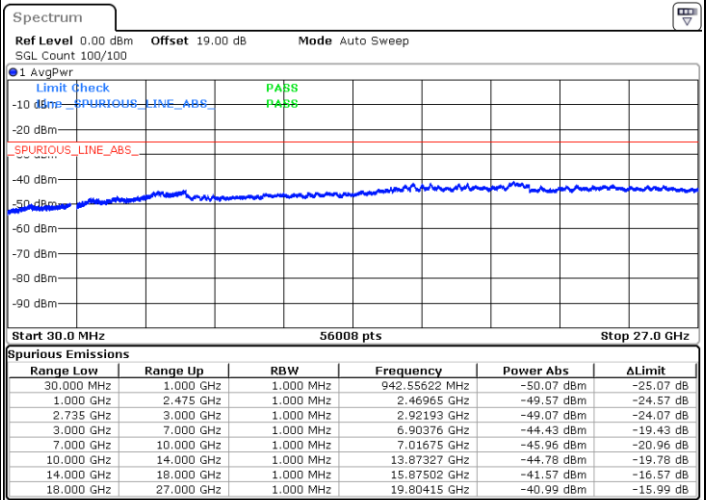

LTE Band 41C / 10MHz+15MHz

16QAM

Highest Channel / 1RB0 and 1RB74

Highest Channel / 1RB49 and 1RB0

Date: 12.JUL.2022 22:27:00

Date: 12.JUL.2022 22:22:28

Highest Channel / FullIRB

N/A

Date: 12.JUL.2022 22:31:33

LTE Band 41C / 10MHz+20MHz

16QAM

Lowest Channel / 1RB0 and 1RB99

Lowest Channel / 1RB49 and 1RB0

Date: 13.JUL.2022 00:55:04

Date: 13.JUL.2022 00:50:31

Lowest Channel / FullRB