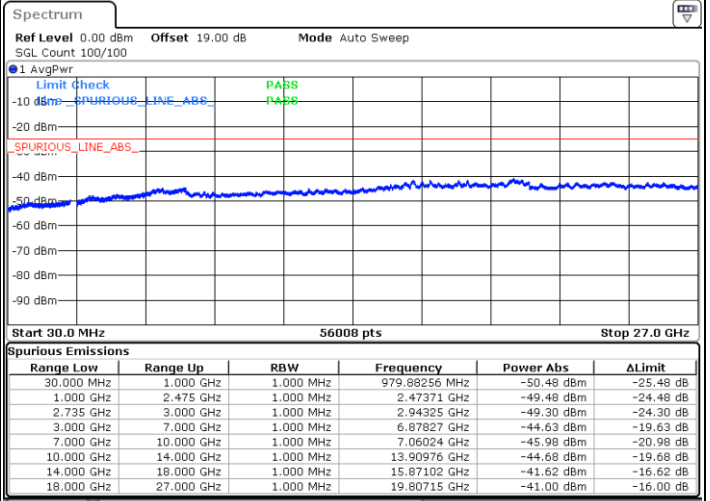

Highest Channel / FullIRB

N/A

Date: 13.JUL.2022 20:45:16

LTE Band 41C / 20MHz+15MHz

16QAM

Lowest Channel / 1RB0 and 1RB74

Lowest Channel / 1RB99 and 1RB0

Date: 13.JUL.2022 21:24:45

Date: 13.JUL.2022 21:20:12

Lowest Channel / FullRB

N/A

Date: 13.JUL.2022 21:29:18

LTE Band 41C / 20MHz+15MHz

16QAM

Middle Channel / 1RB0 and 1RB74

Middle Channel / 1RB99 and 1RB0

Date: 13.JUL.2022 21:38:28

Date: 13.JUL.2022 21:43:00

Middle Channel / FullIRB

N/A

Date: 13.JUL.2022 21:33:54

LTE Band 41C / 20MHz+15MHz

16QAM

Highest Channel / 1RB0 and 1RB74

Highest Channel / 1RB99 and 1RB0

Date: 13.JUL.2022 22:06:00

Date: 13.JUL.2022 22:01:27

Highest Channel / FullIRB

N/A

Date: 13.JUL.2022 22:10:33

LTE Band 41C / 20MHz+20MHz

16QAM