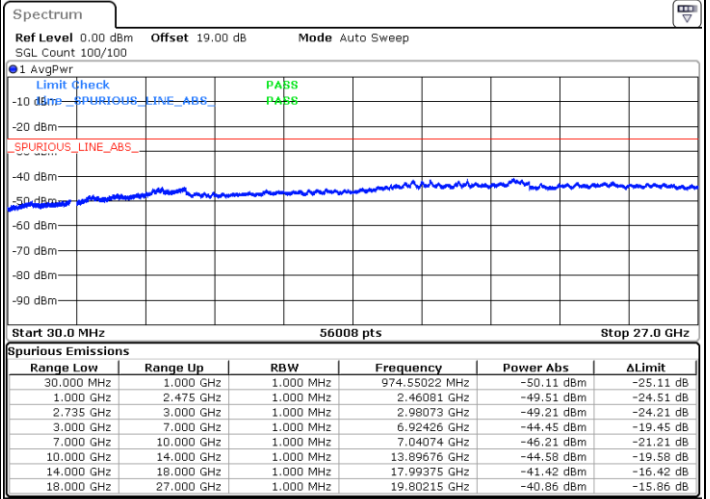

Date: 13.JUL.2022 21:38:28

Date: 13.JUL.2022 21:43:00

Middle Channel / FullIRB

N/A

Date: 13.JUL.2022 21:33:54

LTE Band 41C / 20MHz+15MHz

16QAM

Highest Channel / 1RB0 and 1RB74

Highest Channel / 1RB99 and 1RB0

Date: 13.JUL.2022 22:06:00

Date: 13.JUL.2022 22:01:27

Highest Channel / FullIRB

N/A

Date: 13.JUL.2022 22:10:33

LTE Band 41C / 20MHz+20MHz

16QAM

Lowest Channel / 1RB0 and 1RB99

Lowest Channel / 1RB99 and 1RB0

Date: 13.JUL.2022 22:50:50

Date: 13.JUL.2022 22:46:17

Lowest Channel / FullRB

N/A

Date: 13.JUL.2022 22:55:24

LTE Band 41C / 20MHz+20MHz