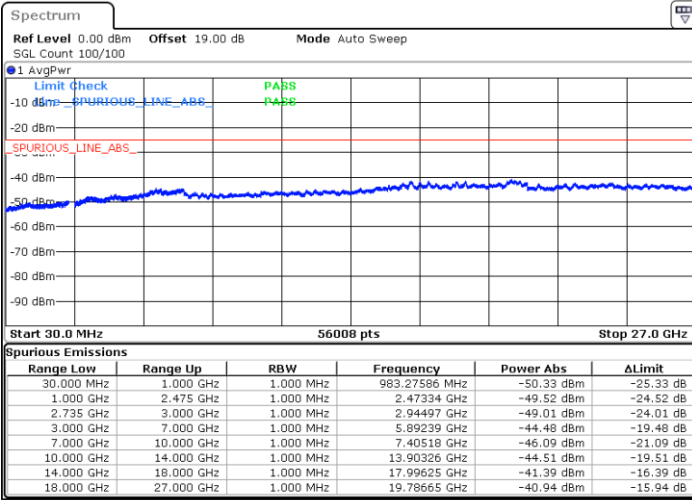

Middle Channel / 1RB0 and 1RB24

Middle Channel / 1RB99 and 1RB0

Date: 12.JUL.2022 20:19:09

Date: 12.JUL.2022 20:23:41

Middle Channel / FullIRB

N/A

Date: 12.JUL.2022 20:14:36

LTE Band 41C / 20MHz+5MHz

16QAM

Highest Channel / 1RB0 and 1RB24

Highest Channel / 1RB99 and 1RB0

Date: 12.JUL.2022 20:48:09

Date: 12.JUL.2022 20:43:37

Highest Channel / FullIRB

N/A

Date: 12.JUL.2022 20:52:42

LTE Band 41C / 20MHz+10MHz

16QAM

Lowest Channel / 1RB0 and 1RB49

Lowest Channel / 1RB99 and 1RB0

Date: 13.JUL.2022 19:59:27

Date: 13.JUL.2022 19:54:55

Lowest Channel / FullRB

N/A