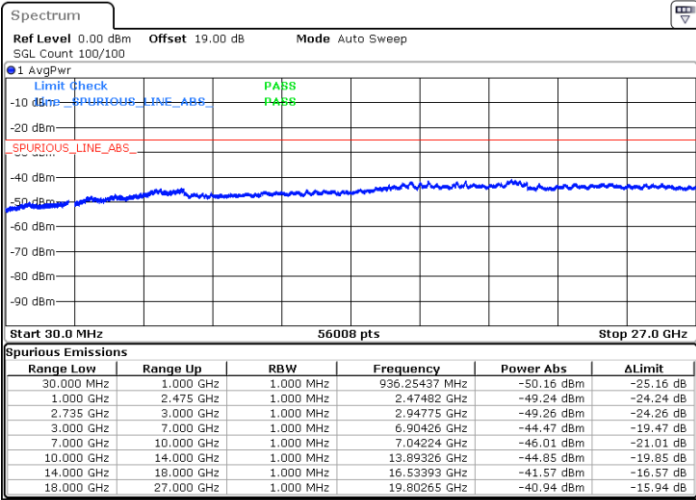

Date: 12.JUL.2022 22:31:33

LTE Band 41C / 10MHz+20MHz

16QAM

Lowest Channel / 1RB0 and 1RB99

Lowest Channel / 1RB49 and 1RB0

Date: 13.JUL.2022 00:55:04

Date: 13.JUL.2022 00:50:31

Lowest Channel / FullRB

N/A

Date: 13.JUL.2022 00:59:37

LTE Band 41C / 10MHz+20MHz

16QAM

Middle Channel / 1RB0 and 1RB9

Middle Channel / 1RB49 and 1RB0

Date: 13.JUL.2022 01:08:46

Date: 13.JUL.2022 01:13:18

Middle Channel / FullRB

N/A

Date: 13.JUL.2022 01:04:13

LTE Band 41C / 10MHz+20MHz

16QAM

Highest Channel / 1RB0 and 1RB99

Highest Channel / 1RB49 and 1RB0

Date: 13.JUL.2022 01:37:46

Date: 13.JUL.2022 01:33:13

Highest Channel / FullIRB

N/A

Date: 13.JUL.2022 01:42:18

LTE Band 41C / 15MHz+10MHz

16QAM

Lowest Channel / 1RB0 and 1RB49

Lowest Channel / 1RB74 and 1RB80