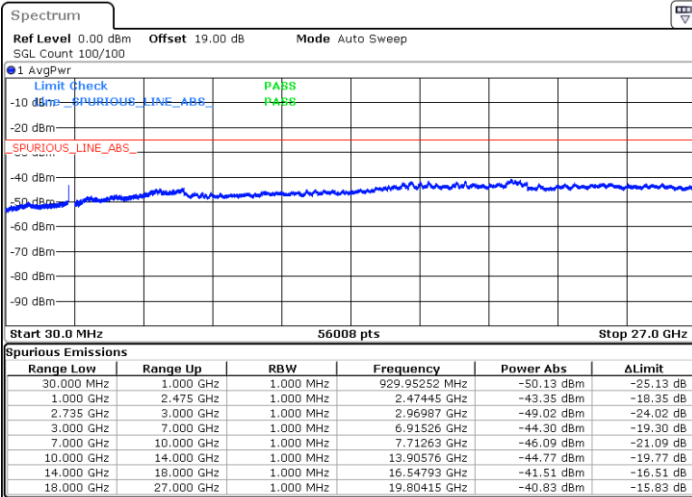

Date: 13.JUL.2022 16:51:35

Date: 13.JUL.2022 16:46:59

Highest Channel / FullIRB

N/A

Date: 13.JUL.2022 16:56:10

LTE Band 41C / 20MHz+5MHz

16QAM

Lowest Channel / 1RB0 and 1RB24

Lowest Channel / 1RB99 and 1RB0

Date: 12.JUL.2022 20:05:28

Date: 12.JUL.2022 20:00:55

Lowest Channel / FullIRB

N/A

Date: 12.JUL.2022 20:10:01

LTE Band 41C / 20MHz+5MHz

16QAM

Middle Channel / 1RB0 and 1RB24

Middle Channel / 1RB99 and 1RB0

Date: 12.JUL.2022 20:19:09

Date: 12.JUL.2022 20:23:41

Middle Channel / FullIRB

N/A

Date: 12.JUL.2022 20:14:36

LTE Band 41C / 20MHz+5MHz