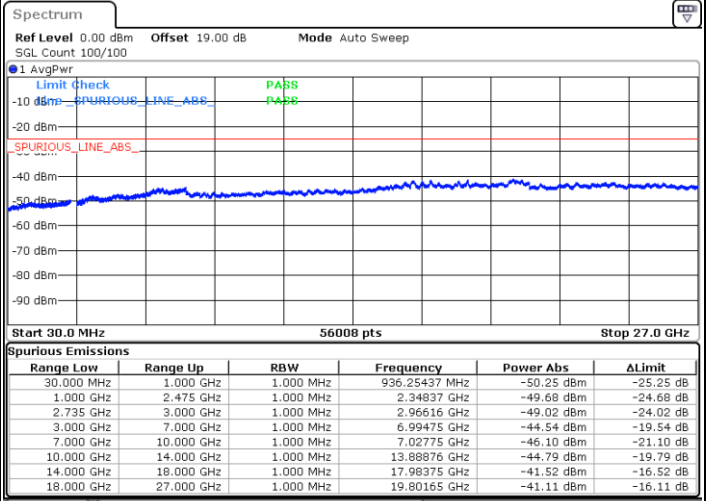

Lowest Channel / 1RB74 and 1RB80

Date: 13.JUL.2022 15:53:39

Date: 13.JUL.2022 15:46:00

Lowest Channel / FullRB

N/A

Date: 13.JUL.2022 15:55:11

LTE Band 41C / 15MHz+20MHz

64QAM

Middle Channel / 1RB0 and 1RB9

Middle Channel / 1RB74 and 1RB0

Date: 13.JUL.2022 16:15:44

Date: 13.JUL.2022 16:23:22

Middle Channel / FullIRB

N/A

Date: 13.JUL.2022 16:14:12

LTE Band 41C / 15MHz+20MHz

64QAM

Highest Channel / 1RB0 and 1RB99

Highest Channel / 1RB74 and 1RB0

Date: 13.JUL.2022 16:50:03

Date: 13.JUL.2022 16:48:31

Highest Channel / FullIRB

N/A

Date: 13.JUL.2022 16:57:42

LTE Band 41C / 20MHz+5MHz

64QAM

Lowest Channel / 1RB0 and 1RB24

Lowest Channel / 1RB99 and 1RB0

Date: 12.JUL.2022 20:06:59

Date: 12.JUL.2022 19:59:24

Lowest Channel / FullRB

N/A