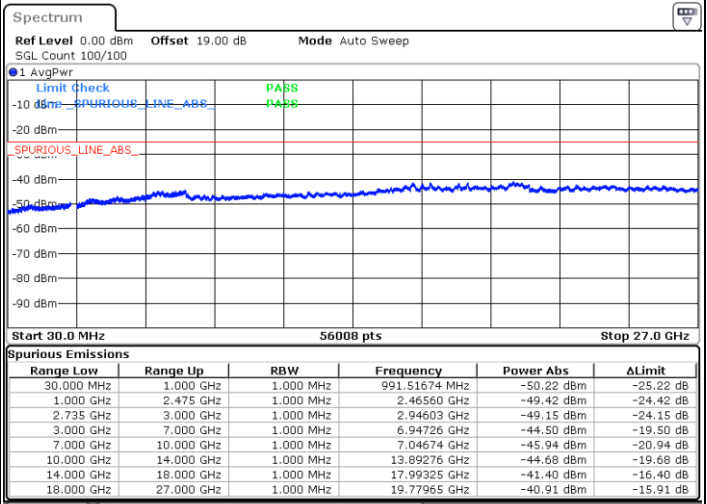

Highest Channel / 1RB0 and 1RB99

Highest Channel / 1RB49 and 1RB0

Date: 13.JUL.2022 01:36:15

Date: 13.JUL.2022 01:34:44

Highest Channel / FullIRB

N/A

Date: 13.JUL.2022 01:43:49

LTE Band 41C / 15MHz+10MHz

64QAM

Lowest Channel / 1RB0 and 1RB49

Lowest Channel / 1RB74 and 1RB80

Date: 12.JUL.2022 23:11:25

Date: 12.JUL.2022 23:03:51

Lowest Channel / FullRB

N/A

Date: 12.JUL.2022 23:12:56

LTE Band 41C / 15MHz+10MHz

64QAM

Middle Channel / 1RB0 and 1RB49

Middle Channel / 1RB74 and 1RB0

Date: 12.JUL.2022 23:22:04

Date: 12.JUL.2022 23:29:38

Middle Channel / FullIRB

N/A

Date: 12.JUL.2022 23:20:33

LTE Band 41C / 15MHz+10MHz

64QAM

Highest Channel / 1RB0 and 1RB49

Highest Channel / 1RB74 and 1RB0

Date: 12.JUL.2022 23:51:05

Date: 12.JUL.2022 23:49:34

Highest Channel / FullIRB