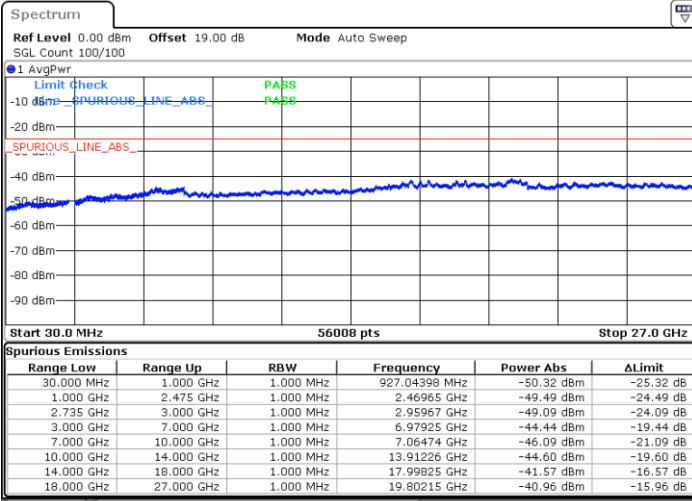

Date: 12.JUL.2022 20:08:30

LTE Band 41C / 20MHz+5MHz

64QAM

Middle Channel / 1RB0 and 1RB24

Middle Channel / 1RB99 and 1RB0

Date: 12.JUL.2022 20:17:38

Date: 12.JUL.2022 20:25:12

Middle Channel / FullRB

N/A

Date: 12.JUL.2022 20:16:07

LTE Band 41C / 20MHz+5MHz

64QAM

Highest Channel / 1RB0 and 1RB24

Highest Channel / 1RB99 and 1RB0

Date: 12.JUL.2022 20:46:39

Date: 12.JUL.2022 20:45:08

Highest Channel / FullIRB

N/A

Date: 12.JUL.2022 20:54:13

LTE Band 41C / 20MHz+10MHz

64QAM

Lowest Channel / 1RB0 and 1RB49

Lowest Channel / 1RB99 and 1RB0

Date: 13.JUL.2022 20:00:59