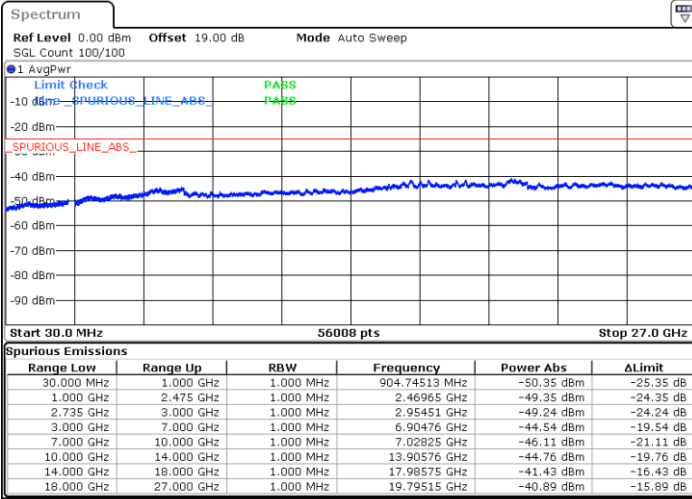

Middle Channel / FullIRB

N/A

Date: 12.JUL.2022 22:10:18

LTE Band 41C / 10MHz+15MHz

64QAM

Highest Channel / 1RB0 and 1RB74

Highest Channel / 1RB49 and 1RB0

Date: 12.JUL.2022 22:25:30

Date: 12.JUL.2022 22:23:59

Highest Channel / FullIRB

N/A

Date: 12.JUL.2022 22:33:04

LTE Band 41C / 10MHz+20MHz

64QAM

Lowest Channel / 1RB0 and 1RB99

Lowest Channel / 1RB49 and 1RB0

Date: 13.JUL.2022 00:56:35

Date: 13.JUL.2022 00:49:00

Lowest Channel / FullRB

N/A

Date: 13.JUL.2022 00:58:06

LTE Band 41C / 10MHz+20MHz

64QAM

Middle Channel / 1RB0 and 1RB99