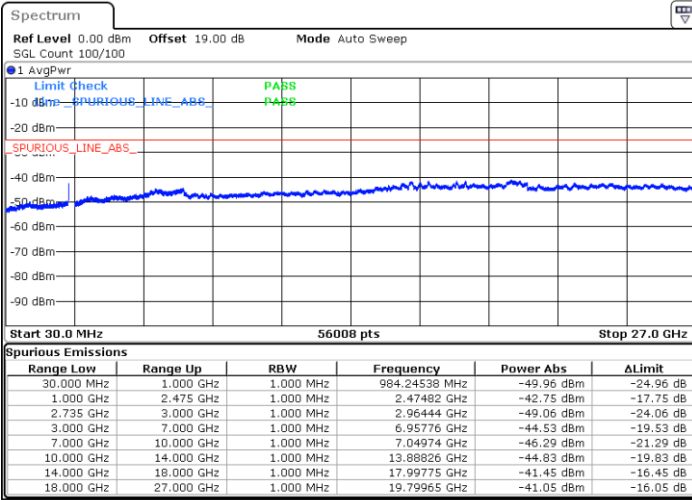

N/A

Date: 12.JUL.2022 20:16:07

LTE Band 41C / 20MHz+5MHz

64QAM

Highest Channel / 1RB0 and 1RB24

Highest Channel / 1RB99 and 1RB0

Date: 12.JUL.2022 20:46:39

Date: 12.JUL.2022 20:45:08

Highest Channel / FullIRB

N/A

Date: 12.JUL.2022 20:54:13

LTE Band 41C / 20MHz+10MHz

64QAM

Lowest Channel / 1RB0 and 1RB49

Lowest Channel / 1RB99 and 1RB0

Date: 13.JUL.2022 20:00:59

Date: 13.JUL.2022 19:53:24

Lowest Channel / FullRB

N/A

Date: 13.JUL.2022 20:02:30

LTE Band 41C / 20MHz+10MHz

64QAM

Middle Channel / 1RB0 and 1RB49

Middle Channel / 1RB99 and 1RB0