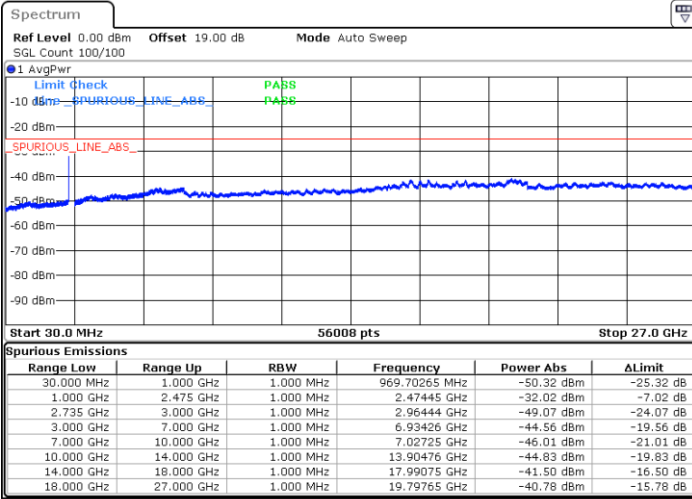

Middle Channel / 1RB0 and 1RB9

Middle Channel / 1RB74 and 1RB0

Date: 13.JUL.2022 16:15:44

Date: 13.JUL.2022 16:23:22

Middle Channel / FullIRB

N/A

Date: 13.JUL.2022 16:14:12

LTE Band 41C / 15MHz+20MHz

64QAM

Highest Channel / 1RB0 and 1RB99

Highest Channel / 1RB74 and 1RB0

Date: 13.JUL.2022 16:50:03

Date: 13.JUL.2022 16:48:31

Highest Channel / FullIRB

N/A

Date: 13.JUL.2022 16:57:42

LTE Band 41C / 20MHz+5MHz

64QAM

Lowest Channel / 1RB0 and 1RB24

Lowest Channel / 1RB99 and 1RB0

Date: 12.JUL.2022 20:06:59

Date: 12.JUL.2022 19:59:24

Lowest Channel / FullRB

N/A