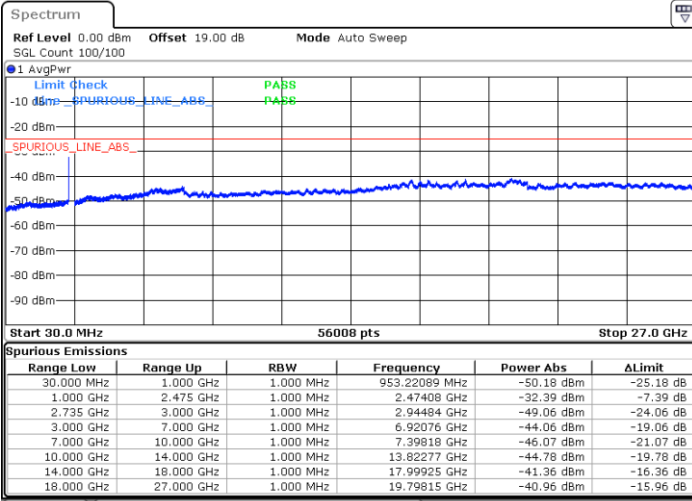

Highest Channel / 1RB0 and 1RB99

Highest Channel / 1RB49 and 1RB0

Date: 13.JUL.2022 01:36:15

Date: 13.JUL.2022 01:34:44

Highest Channel / FullIRB

N/A

Date: 13.JUL.2022 01:43:49

LTE Band 41C / 15MHz+10MHz

64QAM

Lowest Channel / 1RB0 and 1RB49

Lowest Channel / 1RB74 and 1RB80

Date: 12.JUL.2022 23:11:25

Date: 12.JUL.2022 23:03:51

Lowest Channel / FullRB

N/A

Date: 12.JUL.2022 23:12:56