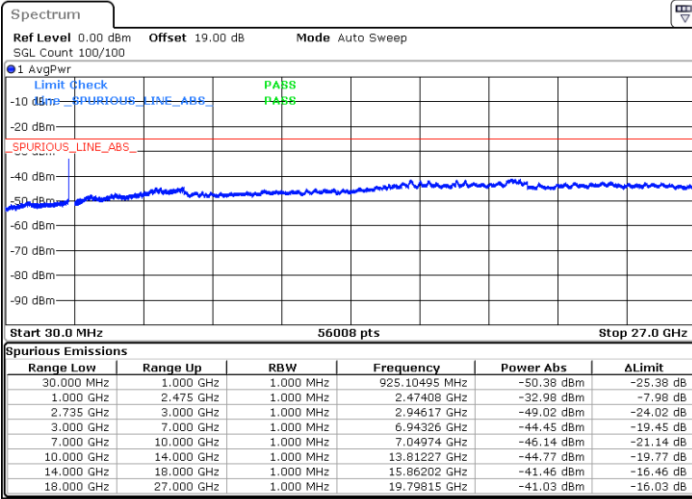

LTE Band 41C / 5MHz+20MHz

64QAM

Highest Channel / 1RB0 and 1RB99

Highest Channel / 1RB24 and 1RB0

Date: 12.JUL.2022 19:19:19

Date: 12.JUL.2022 19:17:48

Highest Channel / FullIRB

N/A

Date: 12.JUL.2022 19:26:53

LTE Band 41C / 10MHz+15MHz

64QAM

Lowest Channel / 1RB0 and 1RB74

Lowest Channel / 1RB49 and 1RB0

Date: 12.JUL.2022 22:01:10

Date: 12.JUL.2022 21:53:37

Lowest Channel / FullRB

N/A

Date: 12.JUL.2022 22:02:42

LTE Band 41C / 10MHz+15MHz

64QAM

MiddleChannel / 1RB0 and 1RB74

Middle Channel / 1RB49 and 1RB0

Date: 12.JUL.2022 22:11:49

Date: 12.JUL.2022 22:19:23

Middle Channel / FullIRB

N/A

Date: 12.JUL.2022 22:10:18

LTE Band 41C / 10MHz+15MHz

64QAM

Highest Channel / 1RB0 and 1RB74

Highest Channel / 1RB49 and 1RB0

Date: 12.JUL.2022 22:25:30