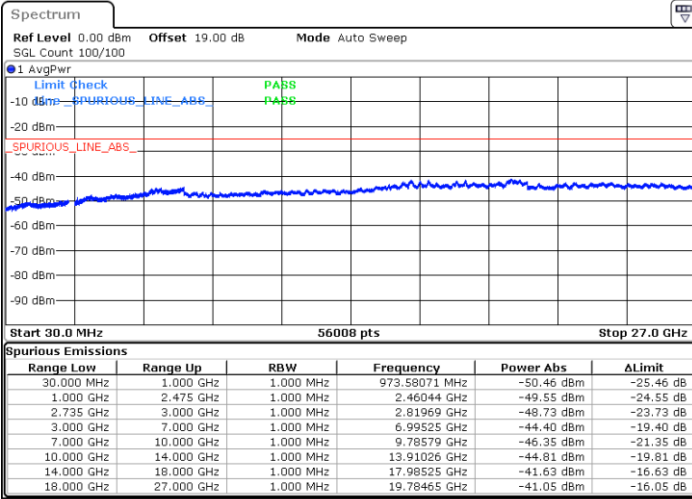

Highest Channel / 1RB99 and 1RB0

Date: 13.JUL.2022 20:39:12

Date: 13.JUL.2022 20:37:41

Highest Channel / FullIRB

N/A

Date: 13.JUL.2022 20:46:47

LTE Band 41C / 20MHz+15MHz

64QAM

Lowest Channel / 1RB0 and 1RB74

Lowest Channel / 1RB99 and 1RB0

Date: 13.JUL.2022 21:26:16

Date: 13.JUL.2022 21:18:41

Lowest Channel / FullIRB

N/A

Date: 13.JUL.2022 21:27:47

LTE Band 41C / 20MHz+15MHz

64QAM

Middle Channel / 1RB0 and 1RB74

Middle Channel / 1RB99 and 1RB0

Date: 13.JUL.2022 21:36:57

Date: 13.JUL.2022 21:44:32

Middle Channel / FullRB

N/A

Date: 13.JUL.2022 21:35:25

LTE Band 41C / 20MHz+15MHz

64QAM

Highest Channel / 1RB0 and 1RB74

Highest Channel / 1RB99 and 1RB0

Date: 13.JUL.2022 22:04:29

Date: 13.JUL.2022 22:02:58

Highest Channel / FullIRB

N/A