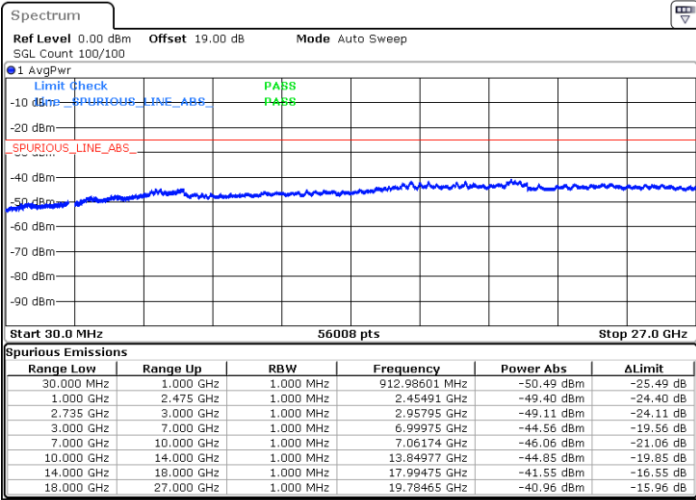

Highest Channel / FullIRB

N/A

Date: 12.JUL.2022 20:54:13

LTE Band 41C / 20MHz+10MHz

64QAM

Lowest Channel / 1RB0 and 1RB49

Lowest Channel / 1RB99 and 1RB0

Date: 13.JUL.2022 20:00:59

Date: 13.JUL.2022 19:53:24

Lowest Channel / FullRB

N/A

Date: 13.JUL.2022 20:02:30

LTE Band 41C / 20MHz+10MHz

64QAM

Middle Channel / 1RB0 and 1RB49

Middle Channel / 1RB99 and 1RB0

Date: 13.JUL.2022 20:11:40

Date: 13.JUL.2022 20:19:15

Middle Channel / FullRB

N/A

Date: 13.JUL.2022 20:10:09

LTE Band 41C / 20MHz+10MHz

64QAM

Highest Channel / 1RB0 and 1RB49

Highest Channel / 1RB99 and 1RB0

Date: 13.JUL.2022 20:39:12

Date: 13.JUL.2022 20:37:41

Highest Channel / FullIRB

N/A

Date: 13.JUL.2022 20:46:47

LTE Band 41C / 20MHz+15MHz

64QAM