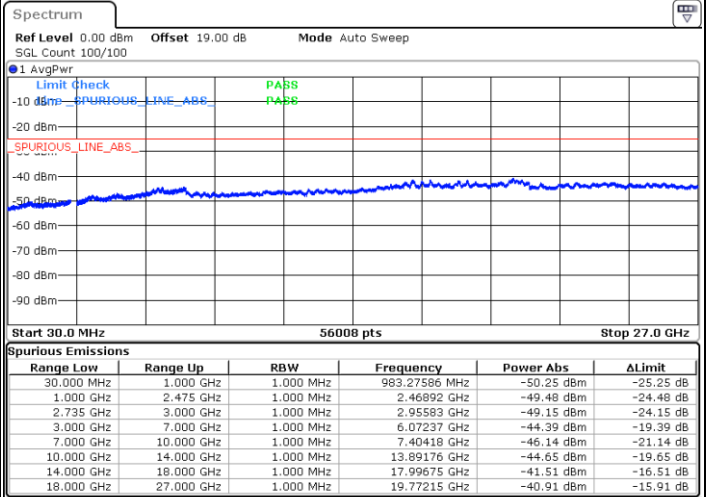

N/A

Date: 12.JUL.2022 22:02:42

LTE Band 41C / 10MHz+15MHz

64QAM

MiddleChannel / 1RB0 and 1RB74

Middle Channel / 1RB49 and 1RB0

Date: 12.JUL.2022 22:11:49

Date: 12.JUL.2022 22:19:23

Middle Channel / FullIRB

N/A

Date: 12.JUL.2022 22:10:18

LTE Band 41C / 10MHz+15MHz

64QAM

Highest Channel / 1RB0 and 1RB74

Highest Channel / 1RB49 and 1RB0

Date: 12.JUL.2022 22:25:30

Date: 12.JUL.2022 22:23:59

Highest Channel / FullIRB

N/A

Date: 12.JUL.2022 22:33:04

LTE Band 41C / 10MHz+20MHz

64QAM

Lowest Channel / 1RB0 and 1RB99

Lowest Channel / 1RB49 and 1RB0

Date: 13.JUL.2022 00:56:35

Date: 13.JUL.2022 00:49:00

Lowest Channel / FullRB

N/A

Date: 13.JUL.2022 00:58:06

LTE Band 41C / 10MHz+20MHz

64QAM

Middle Channel / 1RB0 and 1RB99