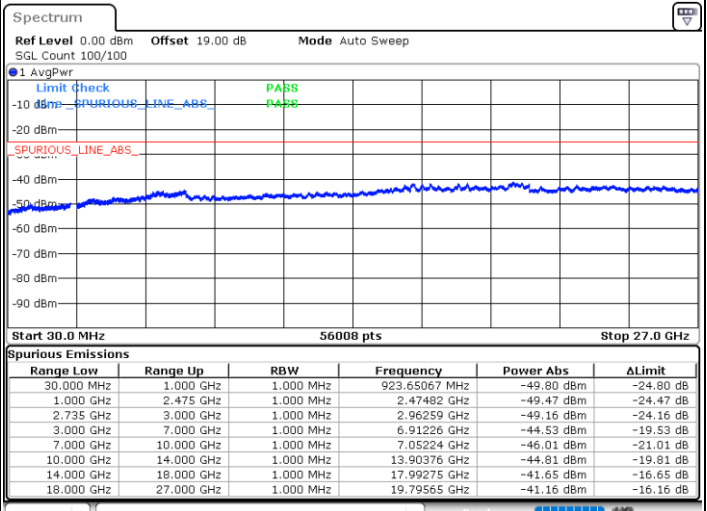

Date: 13.JUL.2022 18:34:14

Middle Channel / FullRB

N/A

Date: 13.JUL.2022 18:25:04

LTE Band 41C / 15MHz+15MHz

64QAM

Highest Channel / 1RB0 and 1RB74

Highest Channel / 1RB74 and 1RB0

Date: 13.JUL.2022 18:55:51

Date: 13.JUL.2022 18:54:19

Highest Channel / FullIRB

N/A

Date: 13.JUL.2022 19:03:29

LTE Band 41C / 15MHz+20MHz

64QAM

Lowest Channel / 1RB0 and 1RB99

Lowest Channel / 1RB74 and 1RB80

Date: 13.JUL.2022 15:53:39

Date: 13.JUL.2022 15:46:00

Lowest Channel / FullRB

N/A

Date: 13.JUL.2022 15:55:11

LTE Band 41C / 15MHz+20MHz

64QAM