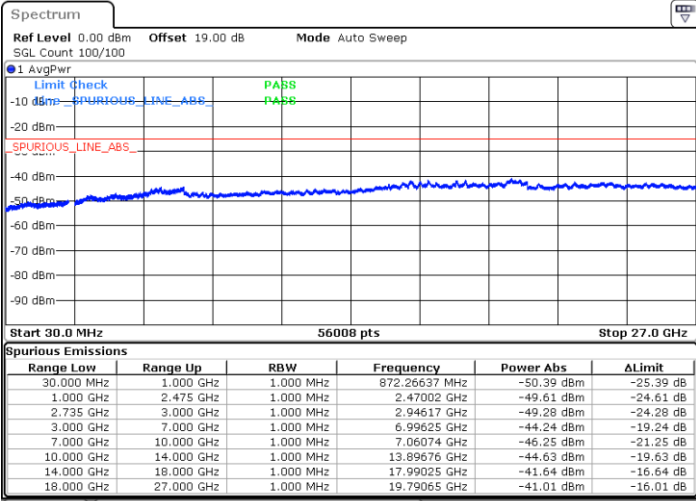

Highest Channel / FullIRB

N/A

Date: 12.JUL.2022 20:54:13

LTE Band 41C / 20MHz+10MHz

64QAM

Lowest Channel / 1RB0 and 1RB49

Lowest Channel / 1RB99 and 1RB0

Date: 13.JUL.2022 20:00:59

Date: 13.JUL.2022 19:53:24

Lowest Channel / FullRB

N/A

Date: 13.JUL.2022 20:02:30

LTE Band 41C / 20MHz+10MHz

64QAM

Middle Channel / 1RB0 and 1RB49

Middle Channel / 1RB99 and 1RB0

Date: 13.JUL.2022 20:11:40

Date: 13.JUL.2022 20:19:15

Middle Channel / FullRB

N/A

Date: 13.JUL.2022 20:10:09

LTE Band 41C / 20MHz+10MHz

64QAM

Highest Channel / 1RB0 and 1RB49

Highest Channel / 1RB99 and 1RB0

Date: 13.JUL.2022 20:39:12

Date: 13.JUL.2022 20:37:41

Highest Channel / FullIRB

N/A

Date: 13.JUL.2022 20:46:47

LTE Band 41C / 20MHz+15MHz

64QAM