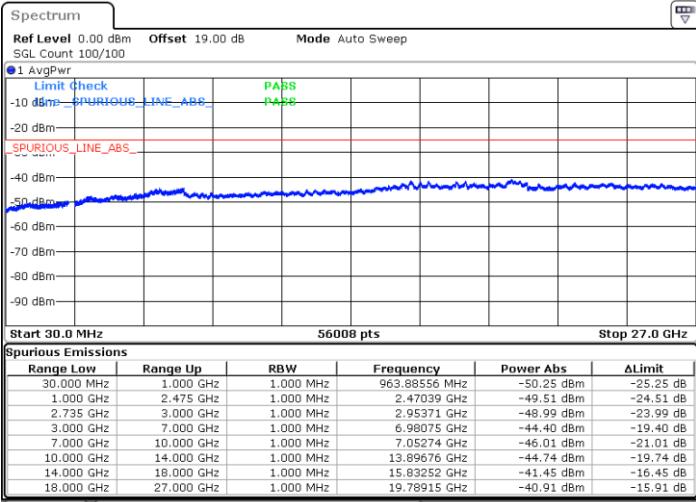

LTE Band 41C / 15MHz+10MHz

64QAM

Middle Channel / 1RB0 and 1RB49

Middle Channel / 1RB74 and 1RB0

Date: 12.JUL.2022 23:22:04

Date: 12.JUL.2022 23:29:38

Middle Channel / FullIRB

N/A

Date: 12.JUL.2022 23:20:33

LTE Band 41C / 15MHz+10MHz

64QAM

Highest Channel / 1RB0 and 1RB49

Highest Channel / 1RB74 and 1RB0

Date: 12.JUL.2022 23:51:05

Date: 12.JUL.2022 23:49:34

Highest Channel / FullIRB

N/A

Date: 12.JUL.2022 23:58:39

LTE Band 41C / 15MHz+15MHz

64QAM

Lowest Channel / 1RB0 and 1RB74

Lowest Channel / 1RB74 and 1RB0

Date: 13.JUL.2022 18:15:50

Date: 13.JUL.2022 18:08:12