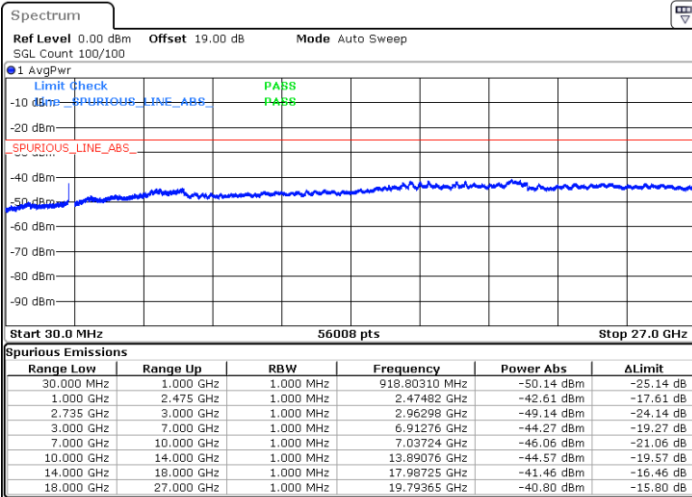

LTE Band 41C / 5MHz+20MHz

64QAM

Highest Channel / 1RB0 and 1RB99

Highest Channel / 1RB24 and 1RB0

Date: 12.JUL.2022 19:19:19

Date: 12.JUL.2022 19:17:48

Highest Channel / FullIRB

N/A

Date: 12.JUL.2022 19:26:53

LTE Band 41C / 10MHz+15MHz

64QAM

Lowest Channel / 1RB0 and 1RB74

Lowest Channel / 1RB49 and 1RB0

Date: 12.JUL.2022 22:01:10

Date: 12.JUL.2022 21:53:37

Lowest Channel / FullRB

N/A

Date: 12.JUL.2022 22:02:42

LTE Band 41C / 10MHz+15MHz

64QAM

MiddleChannel / 1RB0 and 1RB74

Middle Channel / 1RB49 and 1RB0

Date: 12.JUL.2022 22:11:49

Date: 12.JUL.2022 22:19:23

Middle Channel / FullIRB

N/A

Date: 12.JUL.2022 22:10:18

LTE Band 41C / 10MHz+15MHz

64QAM

Highest Channel / 1RB0 and 1RB74

Highest Channel / 1RB49 and 1RB0

Date: 12.JUL.2022 22:25:30