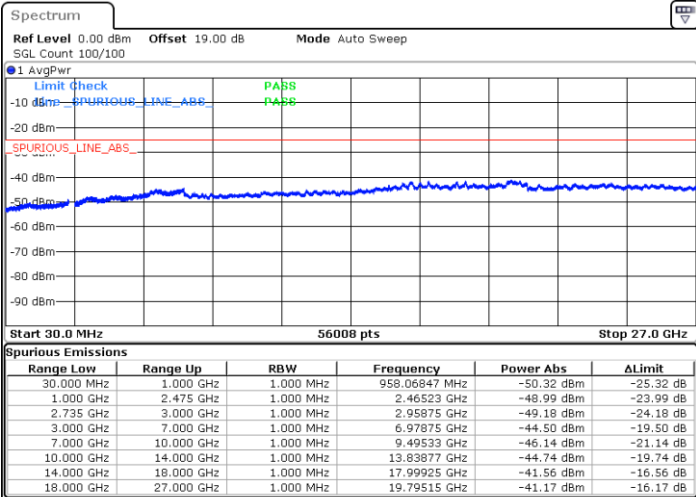

N/A

Date: 12.JUL.2022 23:58:39

LTE Band 41C / 15MHz+15MHz

64QAM

Lowest Channel / 1RB0 and 1RB74

Lowest Channel / 1RB74 and 1RB0

Date: 13.JUL.2022 18:15:50

Date: 13.JUL.2022 18:08:12

Lowest Channel / FullRB

N/A

Date: 13.JUL.2022 18:17:22

LTE Band 41C / 15MHz+15MHz

64QAM

Middle Channel / 1RB0 and 1RB74

Middle Channel / 1RB74 and 1RB0

Date: 13.JUL.2022 18:26:35

Date: 13.JUL.2022 18:34:14

Middle Channel / FullRB

N/A

Date: 13.JUL.2022 18:25:04

LTE Band 41C / 15MHz+15MHz

64QAM

Highest Channel / 1RB0 and 1RB74

Highest Channel / 1RB74 and 1RB0

Date: 13.JUL.2022 18:55:51

Date: 13.JUL.2022 18:54:19

Highest Channel / FullIRB

N/A

Date: 13.JUL.2022 19:03:29

LTE Band 41C / 15MHz+20MHz

64QAM

Lowest Channel / 1RB0 and 1RB99