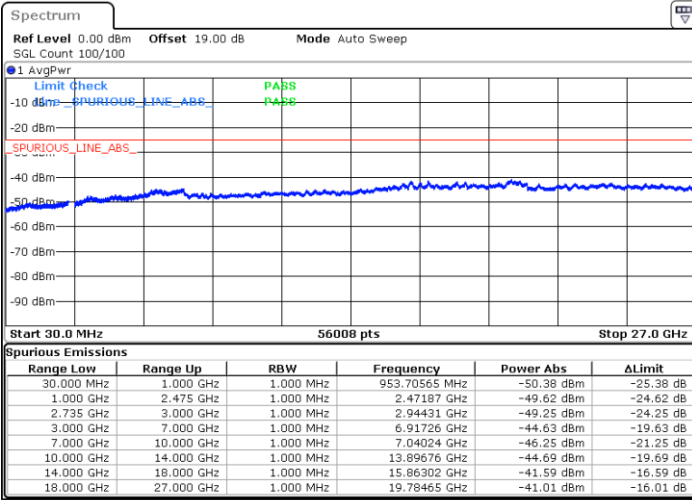

Lowest Channel / 1RB0 and 1RB74

Lowest Channel / 1RB99 and 1RB0

Date: 13.JUL.2022 21:26:16

Date: 13.JUL.2022 21:18:41

Lowest Channel / FullIRB

N/A

Date: 13.JUL.2022 21:27:47

LTE Band 41C / 20MHz+15MHz

LTE Band 41C / 20MHz+15MHz

64QAM

Highest Channel / 1RB0 and 1RB74

Highest Channel / 1RB99 and 1RB0

Date: 13.JUL.2022 22:04:29

Date: 13.JUL.2022 22:02:58

Highest Channel / FullIRB

N/A

Date: 13.JUL.2022 22:12:04

LTE Band 41C / 20MHz+20MHz

64QAM

Lowest Channel / 1RB0 and 1RB99

Lowest Channel / 1RB99 and 1RB0

Date: 13.JUL.2022 22:52:21

Date: 13.JUL.2022 22:44:46

Lowest Channel / FullRB