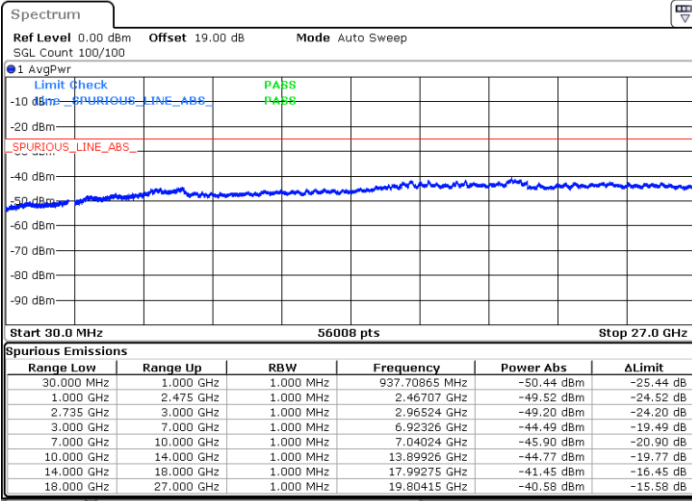

LTE Band 41C / 5MHz+20MHz

64QAM

Highest Channel / 1RB0 and 1RB99

Highest Channel / 1RB24 and 1RB0

Date: 12.JUL.2022 19:19:19

Date: 12.JUL.2022 19:17:48

Highest Channel / FullIRB

N/A

Date: 12.JUL.2022 19:26:53

LTE Band 41C / 10MHz+15MHz

64QAM

Lowest Channel / 1RB0 and 1RB74

Lowest Channel / 1RB49 and 1RB0

Date: 12.JUL.2022 22:01:10

Date: 12.JUL.2022 21:53:37

Lowest Channel / FullRB