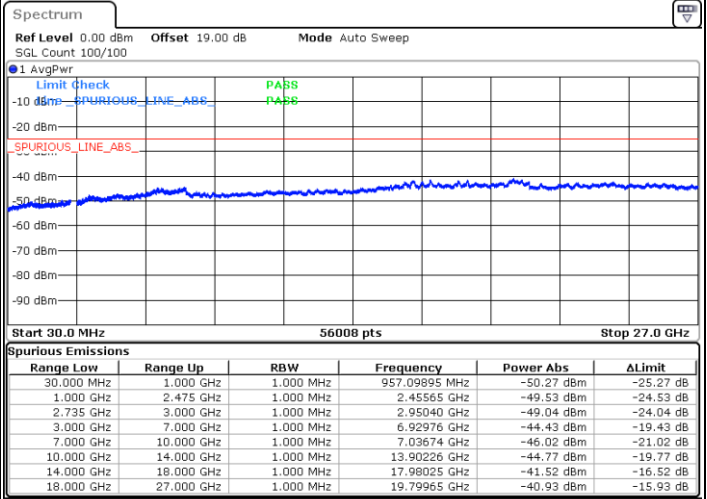

Date: 13.JUL.2022 18:55:51

Date: 13.JUL.2022 18:54:19

Highest Channel / FullIRB

N/A

Date: 13.JUL.2022 19:03:29

LTE Band 41C / 15MHz+20MHz

64QAM

Lowest Channel / 1RB0 and 1RB99

Lowest Channel / 1RB74 and 1RB80

Date: 13.JUL.2022 15:53:39

Date: 13.JUL.2022 15:46:00

Lowest Channel / FullRB

N/A

Date: 13.JUL.2022 15:55:11

LTE Band 41C / 15MHz+20MHz

64QAM

Middle Channel / 1RB0 and 1RB9

Middle Channel / 1RB74 and 1RB0

Date: 13.JUL.2022 16:15:44

Date: 13.JUL.2022 16:23:22

Middle Channel / FullIRB

N/A

Date: 13.JUL.2022 16:14:12

LTE Band 41C / 15MHz+20MHz