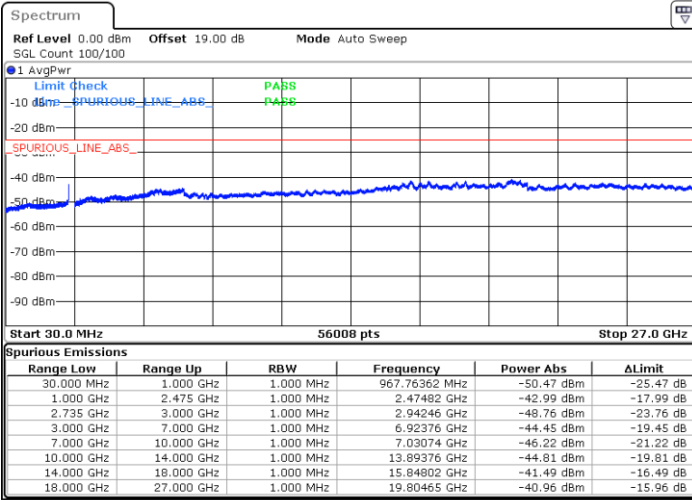

Highest Channel / 1RB0 and 1RB99

Highest Channel / 1RB49 and 1RB0

Date: 13.JUL.2022 01:36:15

Date: 13.JUL.2022 01:34:44

Highest Channel / FullIRB

N/A

Date: 13.JUL.2022 01:43:49

LTE Band 41C / 15MHz+10MHz

64QAM

Lowest Channel / 1RB0 and 1RB49

Lowest Channel / 1RB74 and 1RB80

Date: 12.JUL.2022 23:11:25

Date: 12.JUL.2022 23:03:51

Lowest Channel / FullRB

N/A

Date: 12.JUL.2022 23:12:56

LTE Band 41C / 15MHz+10MHz

64QAM

Middle Channel / 1RB0 and 1RB49

Middle Channel / 1RB74 and 1RB0

Date: 12.JUL.2022 23:22:04

Date: 12.JUL.2022 23:29:38

Middle Channel / FullIRB

N/A

Date: 12.JUL.2022 23:20:33

LTE Band 41C / 15MHz+10MHz

64QAM

Highest Channel / 1RB0 and 1RB49

Highest Channel / 1RB74 and 1RB0

Date: 12.JUL.2022 23:51:05

Date: 12.JUL.2022 23:49:34

Highest Channel / FullIRB