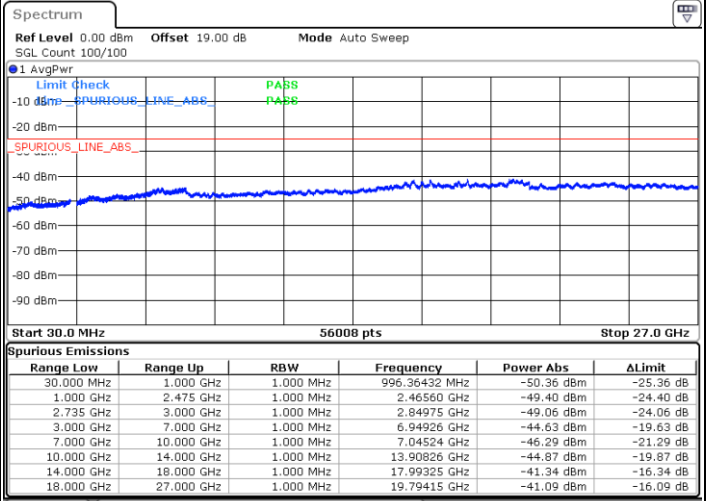

Highest Channel / FullIRB

N/A

Date: 12.JUL.2022 20:54:13

LTE Band 41C / 20MHz+10MHz

64QAM

Lowest Channel / 1RB0 and 1RB49

Lowest Channel / 1RB99 and 1RB0

Date: 13.JUL.2022 20:00:59

Date: 13.JUL.2022 19:53:24

Lowest Channel / FullRB

N/A

Date: 13.JUL.2022 20:02:30

LTE Band 41C / 20MHz+10MHz

64QAM

Middle Channel / 1RB0 and 1RB49

Middle Channel / 1RB99 and 1RB0

Date: 13.JUL.2022 20:11:40

Date: 13.JUL.2022 20:19:15

Middle Channel / FullRB

N/A

Date: 13.JUL.2022 20:10:09

LTE Band 41C / 20MHz+10MHz

64QAM

Highest Channel / 1RB0 and 1RB49

Highest Channel / 1RB99 and 1RB0

Date: 13.JUL.2022 20:39:12

Date: 13.JUL.2022 20:37:41

Highest Channel / FullIRB

N/A

Date: 13.JUL.2022 20:46:47

LTE Band 41C / 20MHz+15MHz

64QAM