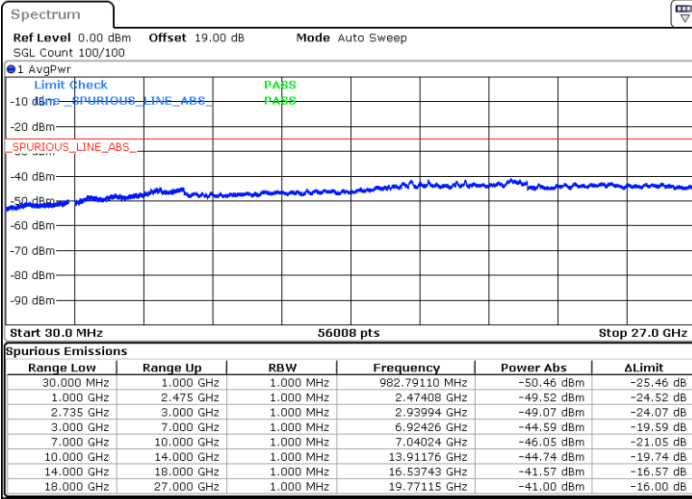

LTE Band 41C / 20MHz+15MHz

64QAM

Highest Channel / 1RB0 and 1RB74

Highest Channel / 1RB99 and 1RB0

Date: 13.JUL.2022 22:04:29

Date: 13.JUL.2022 22:02:58

Highest Channel / FullIRB

N/A

Date: 13.JUL.2022 22:12:04

LTE Band 41C / 20MHz+20MHz

64QAM

Lowest Channel / 1RB0 and 1RB99

Lowest Channel / 1RB99 and 1RB0

Date: 13.JUL.2022 22:52:21

Date: 13.JUL.2022 22:44:46

Lowest Channel / FullRB

N/A

Date: 13.JUL.2022 22:53:53

LTE Band 41C / 20MHz+20MHz

64QAM

MiddleChannel / 1RB0 and 1RB99

Middle Channel / 1RB99 and 1RB0

Date: 13.JUL.2022 23:03:02

Date: 13.JUL.2022 23:10:37