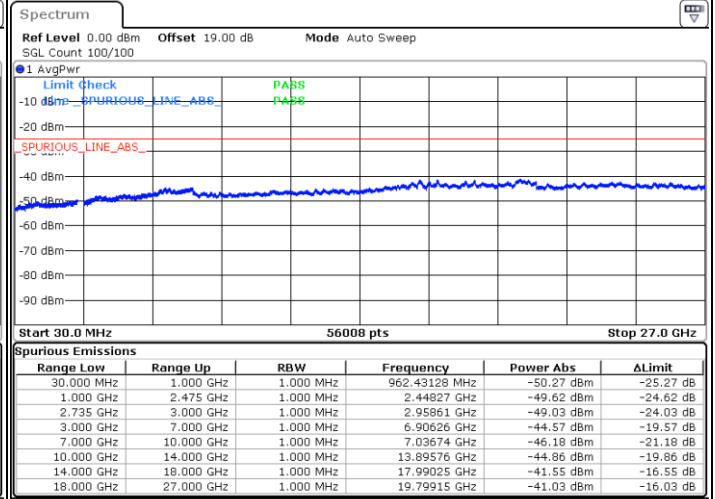

LTE Band 41C / 20MHz+15MHz

64QAM

Highest Channel / 1RB0 and 1RB74

Highest Channel / 1RB99 and 1RB0

Date: 13.JUL.2022 22:04:29

Date: 13.JUL.2022 22:02:58

Highest Channel / FullIRB

N/A

Date: 13.JUL.2022 22:12:04

LTE Band 41C / 20MHz+20MHz

64QAM

Lowest Channel / 1RB0 and 1RB99

Lowest Channel / 1RB99 and 1RB0

Date: 13.JUL.2022 22:52:21

Date: 13.JUL.2022 22:44:46

Lowest Channel / FullRB

N/A

Date: 13.JUL.2022 22:53:53

LTE Band 41C / 20MHz+20MHz

64QAM

MiddleChannel / 1RB0 and 1RB99

Middle Channel / 1RB99 and 1RB0

Date: 13.JUL.2022 23:03:02

Date: 13.JUL.2022 23:10:37