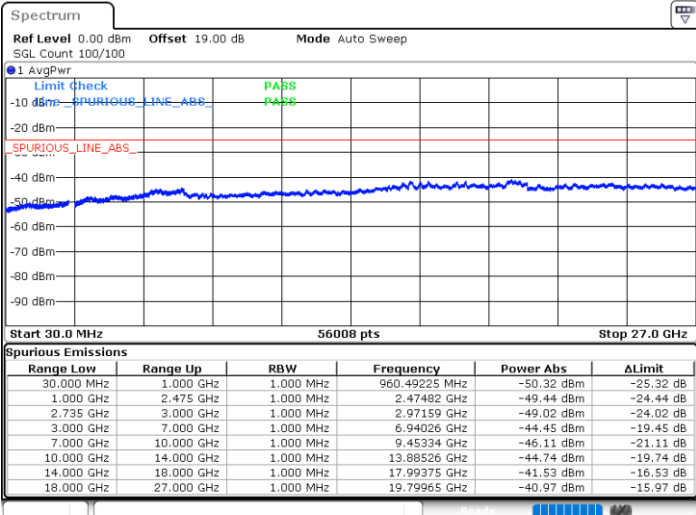

LTE Band 41C / 20MHz+5MHz

64QAM

Lowest Channel / 1RB0 and 1RB24

Lowest Channel / 1RB99 and 1RB0

Date: 12.JUL.2022 20:06:59

Date: 12.JUL.2022 19:59:24

Lowest Channel / FullRB

N/A

Date: 12.JUL.2022 20:08:30

LTE Band 41C / 20MHz+5MHz

64QAM

Middle Channel / 1RB0 and 1RB24

Middle Channel / 1RB99 and 1RB0

Date: 12.JUL.2022 20:17:38

Date: 12.JUL.2022 20:25:12

Middle Channel / FullRB

N/A

Date: 12.JUL.2022 20:16:07

LTE Band 41C / 20MHz+5MHz

64QAM

Highest Channel / 1RB0 and 1RB24

Highest Channel / 1RB99 and 1RB0

Date: 12.JUL.2022 20:46:39

Date: 12.JUL.2022 20:45:08

Highest Channel / FullIRB

N/A

Date: 12.JUL.2022 20:54:13

LTE Band 41C / 20MHz+10MHz

64QAM

Lowest Channel / 1RB0 and 1RB49

Lowest Channel / 1RB99 and 1RB0

Date: 13.JUL.2022 20:00:59