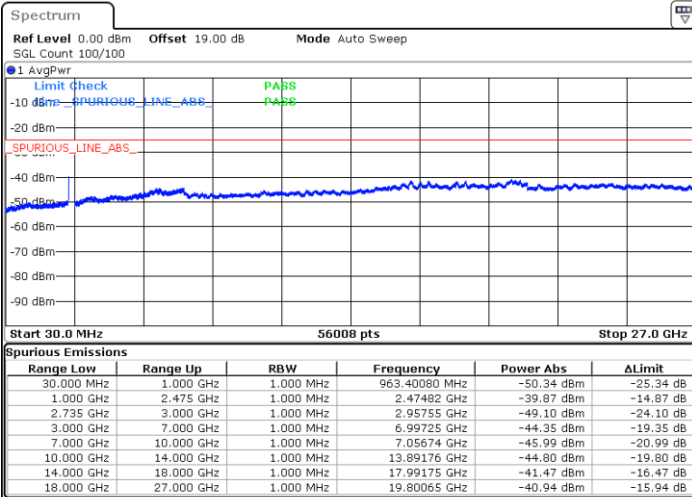

Middle Channel / FullIRB

N/A

Date: 12.JUL.2022 22:10:18

LTE Band 41C / 10MHz+15MHz

64QAM

Highest Channel / 1RB0 and 1RB74

Highest Channel / 1RB49 and 1RB0

Date: 12.JUL.2022 22:25:30

Date: 12.JUL.2022 22:23:59

Highest Channel / FullIRB

N/A

Date: 12.JUL.2022 22:33:04

LTE Band 41C / 10MHz+20MHz

64QAM

Lowest Channel / 1RB0 and 1RB99

Lowest Channel / 1RB49 and 1RB0

Date: 13.JUL.2022 00:56:35

Date: 13.JUL.2022 00:49:00

Lowest Channel / FullRB

N/A

Date: 13.JUL.2022 00:58:06

LTE Band 41C / 10MHz+20MHz

64QAM

Middle Channel / 1RB0 and 1RB99

Highest Channel / 1RB0 and 1RB99

Highest Channel / 1RB49 and 1RB0

Date: 13.JUL.2022 01:36:15

Date: 13.JUL.2022 01:34:44

Highest Channel / FullIRB

N/A

Date: 13.JUL.2022 01:43:49

LTE Band 41C / 15MHz+10MHz