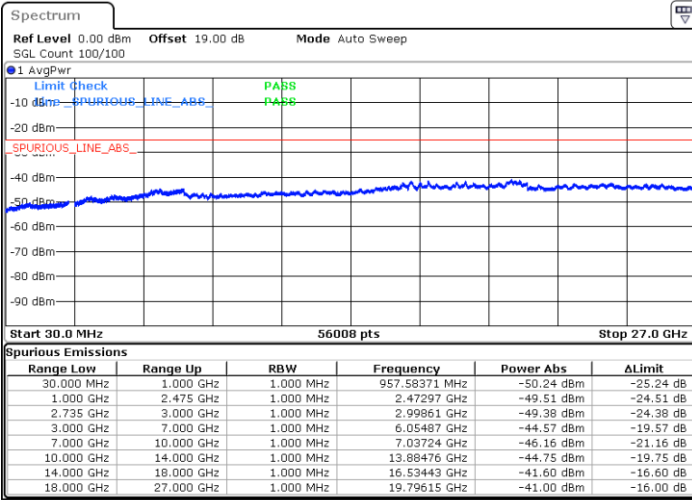

Middle Channel / FullRB

N/A

Date: 13.JUL.2022 23:01:31