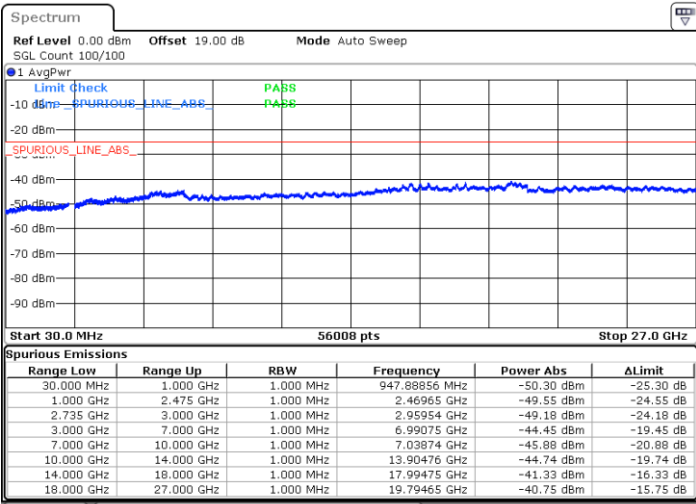

Highest Channel / 1RB0 and 1RB99

Highest Channel / 1RB49 and 1RB0

Date: 13.JUL.2022 01:36:15

Date: 13.JUL.2022 01:34:44

Highest Channel / FullIRB

N/A

Date: 13.JUL.2022 01:43:49

LTE Band 41C / 15MHz+10MHz

64QAM

Lowest Channel / 1RB0 and 1RB49

Lowest Channel / 1RB74 and 1RB80

Date: 12.JUL.2022 23:11:25

Date: 12.JUL.2022 23:03:51

Lowest Channel / FullRB

N/A

Date: 12.JUL.2022 23:12:56

LTE Band 41C / 15MHz+10MHz

64QAM

Middle Channel / 1RB0 and 1RB49

Middle Channel / 1RB74 and 1RB0

Date: 12.JUL.2022 23:22:04

Date: 12.JUL.2022 23:29:38

Middle Channel / FullIRB

N/A