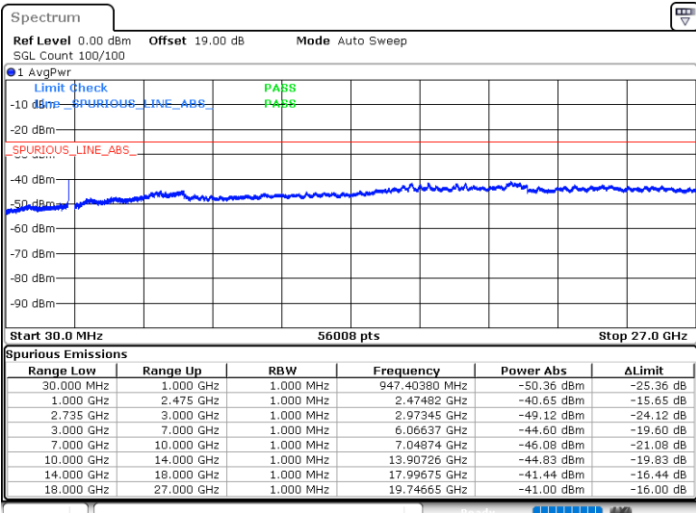

Date: 13.JUL.2022 18:55:51

Date: 13.JUL.2022 18:54:19

Highest Channel / FullIRB

N/A

Date: 13.JUL.2022 19:03:29

LTE Band 41C / 15MHz+20MHz

64QAM

Lowest Channel / 1RB0 and 1RB99

Lowest Channel / 1RB74 and 1RB80

Date: 13.JUL.2022 15:53:39

Date: 13.JUL.2022 15:46:00

Lowest Channel / FullRB

N/A

Date: 13.JUL.2022 15:55:11

LTE Band 41C / 15MHz+20MHz

64QAM

Middle Channel / 1RB0 and 1RB9

Middle Channel / 1RB74 and 1RB0

Date: 13.JUL.2022 16:15:44

Date: 13.JUL.2022 16:23:22

Middle Channel / FullIRB

N/A

Date: 13.JUL.2022 16:14:12

LTE Band 41C / 15MHz+20MHz