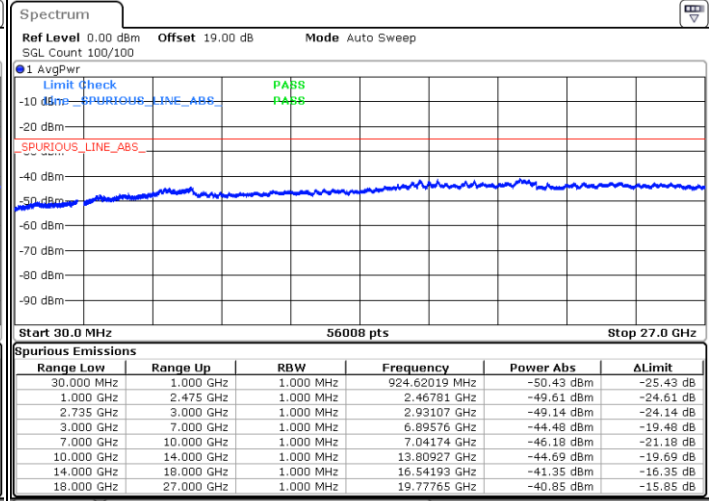

Date: 13.JUL.2022 20:11:40

Date: 13.JUL.2022 20:19:15

Middle Channel / FullRB

N/A

Date: 13.JUL.2022 20:10:09

LTE Band 41C / 20MHz+10MHz

64QAM

Highest Channel / 1RB0 and 1RB49

Highest Channel / 1RB99 and 1RB0

Date: 13.JUL.2022 20:39:12

Date: 13.JUL.2022 20:37:41

Highest Channel / FullIRB

N/A

Date: 13.JUL.2022 20:46:47

LTE Band 41C / 20MHz+15MHz

64QAM

Lowest Channel / 1RB0 and 1RB74

Lowest Channel / 1RB99 and 1RB0

Date: 13.JUL.2022 21:26:16

Date: 13.JUL.2022 21:18:41

Lowest Channel / FullIRB

N/A

Date: 13.JUL.2022 21:27:47

LTE Band 41C / 20MHz+15MHz