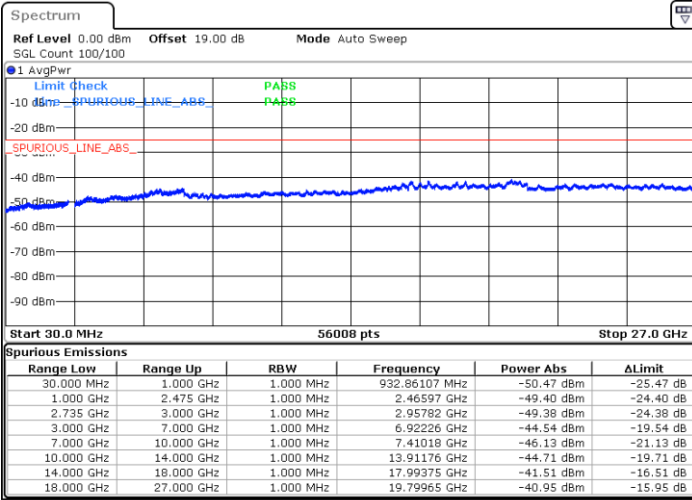

Lowest Channel / 1RB74 and 1RB80

Date: 13.JUL.2022 15:53:39

Date: 13.JUL.2022 15:46:00

Lowest Channel / FullRB

N/A

Date: 13.JUL.2022 15:55:11

LTE Band 41C / 15MHz+20MHz

64QAM

Middle Channel / 1RB0 and 1RB9

Middle Channel / 1RB74 and 1RB0

Date: 13.JUL.2022 16:15:44

Date: 13.JUL.2022 16:23:22

Middle Channel / FullIRB

N/A

Date: 13.JUL.2022 16:14:12

LTE Band 41C / 15MHz+20MHz

64QAM

Highest Channel / 1RB0 and 1RB99

Highest Channel / 1RB74 and 1RB0

Date: 13.JUL.2022 16:50:03

Date: 13.JUL.2022 16:48:31

Highest Channel / FullIRB

N/A

Date: 13.JUL.2022 16:57:42