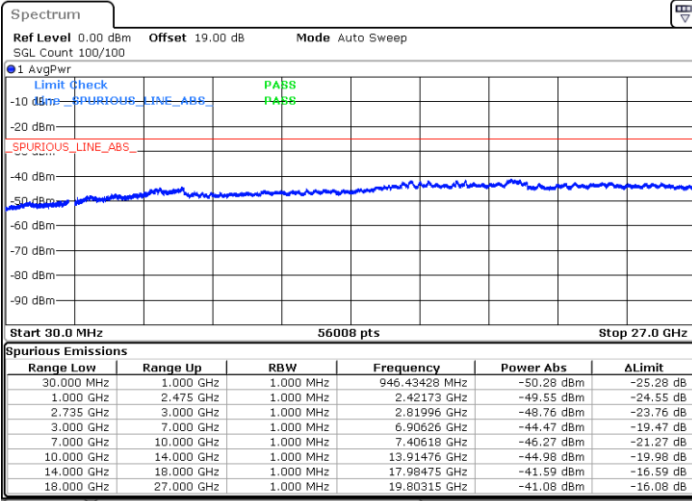

Lowest Channel / 1RB74 and 1RB80

Date: 13.JUL.2022 15:53:39

Date: 13.JUL.2022 15:46:00

Lowest Channel / FullRB

N/A

Date: 13.JUL.2022 15:55:11

LTE Band 41C / 15MHz+20MHz

64QAM

Middle Channel / 1RB0 and 1RB9

Middle Channel / 1RB74 and 1RB0

Date: 13.JUL.2022 16:15:44

Date: 13.JUL.2022 16:23:22

Middle Channel / FullIRB

N/A

Date: 13.JUL.2022 16:14:12

LTE Band 41C / 15MHz+20MHz

64QAM

Highest Channel / 1RB0 and 1RB99

Highest Channel / 1RB74 and 1RB0

Date: 13.JUL.2022 16:50:03

Date: 13.JUL.2022 16:48:31

Highest Channel / FullIRB

N/A

Date: 13.JUL.2022 16:57:42