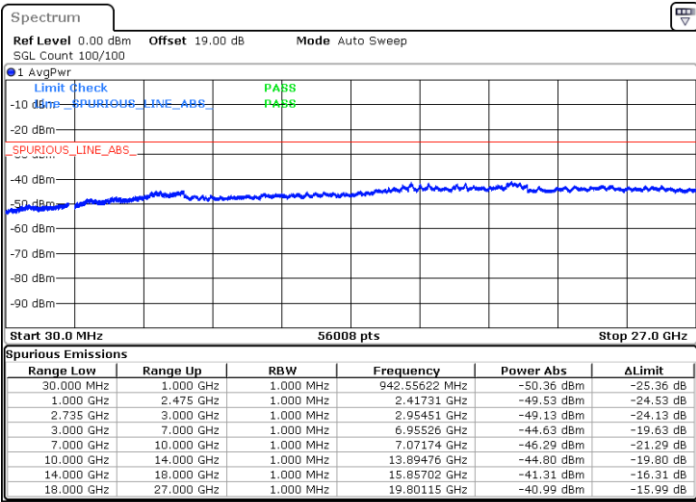

Lowest Channel / FullRB

N/A

Date: 13.JUL.2022 18:17:22

LTE Band 41C / 15MHz+15MHz

64QAM

Middle Channel / 1RB0 and 1RB74

Middle Channel / 1RB74 and 1RB0

Date: 13.JUL.2022 18:26:35

Date: 13.JUL.2022 18:34:14

Middle Channel / FullRB

N/A

Date: 13.JUL.2022 18:25:04

LTE Band 41C / 15MHz+15MHz

64QAM

Highest Channel / 1RB0 and 1RB74

Highest Channel / 1RB74 and 1RB0

Date: 13.JUL.2022 18:55:51

Date: 13.JUL.2022 18:54:19

Highest Channel / FullIRB

N/A

Date: 13.JUL.2022 19:03:29

LTE Band 41C / 15MHz+20MHz

64QAM

Lowest Channel / 1RB0 and 1RB99