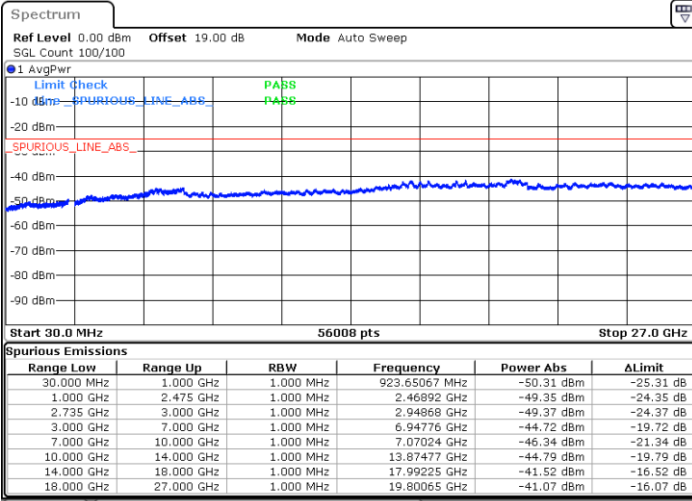

Date: 12.JUL.2022 23:20:33

LTE Band 41C / 15MHz+10MHz

64QAM

Highest Channel / 1RB0 and 1RB49

Highest Channel / 1RB74 and 1RB0

Date: 12.JUL.2022 23:51:05

Date: 12.JUL.2022 23:49:34

Highest Channel / FullIRB

N/A

Date: 12.JUL.2022 23:58:39

LTE Band 41C / 15MHz+15MHz

64QAM

Lowest Channel / 1RB0 and 1RB74

Lowest Channel / 1RB74 and 1RB0

Date: 13.JUL.2022 18:15:50

Date: 13.JUL.2022 18:08:12

Lowest Channel / FullRB

N/A

Date: 13.JUL.2022 18:17:22

LTE Band 41C / 15MHz+15MHz

64QAM

Middle Channel / 1RB0 and 1RB74

Middle Channel / 1RB74 and 1RB0

Date: 13.JUL.2022 18:26:35