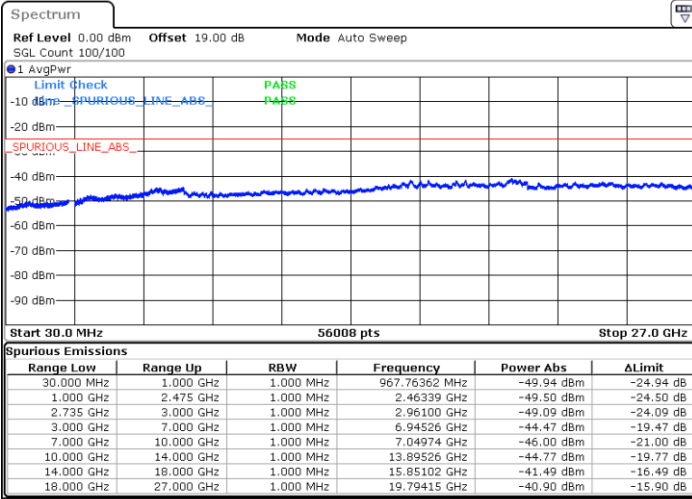

Date: 13.JUL.2022 00:56:35

Date: 13.JUL.2022 00:49:00

Lowest Channel / FullRB

N/A

Date: 13.JUL.2022 00:58:06

LTE Band 41C / 10MHz+20MHz

64QAM

Middle Channel / 1RB0 and 1RB99

Middle Channel / 1RB49 and 1RB0

Date: 13.JUL.2022 01:07:15

Date: 13.JUL.2022 01:14:49

Middle Channel / FullRB

N/A

Date: 13.JUL.2022 01:05:44

LTE Band 41C / 10MHz+20MHz

64QAM

Highest Channel / 1RB0 and 1RB99

Highest Channel / 1RB49 and 1RB0

Date: 13.JUL.2022 01:36:15

Date: 13.JUL.2022 01:34:44

Highest Channel / FullIRB

N/A

Date: 13.JUL.2022 01:43:49

LTE Band 41C / 15MHz+10MHz