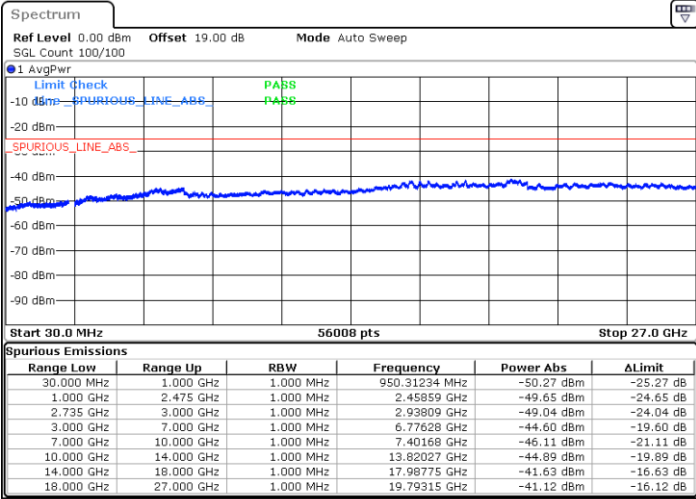

N/A

Date: 12.JUL.2022 23:58:39

LTE Band 41C / 15MHz+15MHz

64QAM

Lowest Channel / 1RB0 and 1RB74

Lowest Channel / 1RB74 and 1RB0

Date: 13.JUL.2022 18:15:50

Date: 13.JUL.2022 18:08:12

Lowest Channel / FullRB

N/A

Date: 13.JUL.2022 18:17:22

LTE Band 41C / 15MHz+15MHz

64QAM

Middle Channel / 1RB0 and 1RB74

Middle Channel / 1RB74 and 1RB0

Date: 13.JUL.2022 18:26:35

Date: 13.JUL.2022 18:34:14

Middle Channel / FullRB

N/A

Date: 13.JUL.2022 18:25:04

LTE Band 41C / 15MHz+15MHz

64QAM

Highest Channel / 1RB0 and 1RB74

Highest Channel / 1RB74 and 1RB0

Date: 13.JUL.2022 18:55:51

Date: 13.JUL.2022 18:54:19

Highest Channel / FullIRB

N/A

Date: 13.JUL.2022 19:03:29

LTE Band 41C / 15MHz+20MHz

64QAM

Lowest Channel / 1RB0 and 1RB99