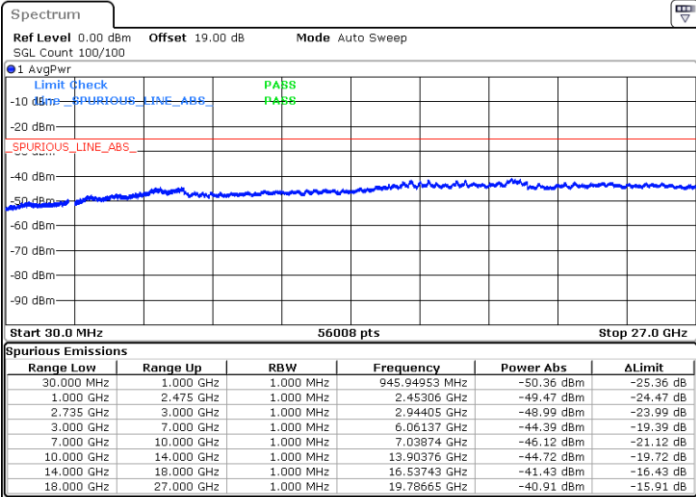

Middle Channel / FullIRB

N/A

Date: 12.JUL.2022 22:10:18

LTE Band 41C / 10MHz+15MHz

64QAM

Highest Channel / 1RB0 and 1RB74

Highest Channel / 1RB49 and 1RB0

Date: 12.JUL.2022 22:25:30

Date: 12.JUL.2022 22:23:59

Highest Channel / FullIRB

N/A

Date: 12.JUL.2022 22:33:04

LTE Band 41C / 10MHz+20MHz

64QAM

Lowest Channel / 1RB0 and 1RB99

Lowest Channel / 1RB49 and 1RB0

Date: 13.JUL.2022 00:56:35

Date: 13.JUL.2022 00:49:00

Lowest Channel / FullRB

N/A

Date: 13.JUL.2022 00:58:06

LTE Band 41C / 10MHz+20MHz

64QAM

Middle Channel / 1RB0 and 1RB99