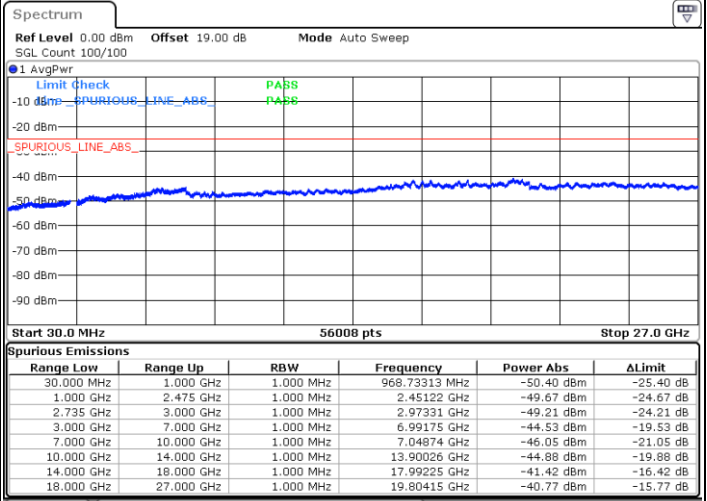

Date: 12.JUL.2022 19:26:53

LTE Band 41C / 10MHz+15MHz

64QAM

Lowest Channel / 1RB0 and 1RB74

Lowest Channel / 1RB49 and 1RB0

Date: 12.JUL.2022 22:01:10

Date: 12.JUL.2022 21:53:37

Lowest Channel / FullRB

N/A

Date: 12.JUL.2022 22:02:42

LTE Band 41C / 10MHz+15MHz

64QAM

MiddleChannel / 1RB0 and 1RB74

Middle Channel / 1RB49 and 1RB0

Date: 12.JUL.2022 22:11:49

Date: 12.JUL.2022 22:19:23

Middle Channel / FullIRB

N/A

Date: 12.JUL.2022 22:10:18

LTE Band 41C / 10MHz+15MHz

64QAM

Highest Channel / 1RB0 and 1RB74

Highest Channel / 1RB49 and 1RB0

Date: 12.JUL.2022 22:25:30

Date: 12.JUL.2022 22:23:59

Highest Channel / FullIRB

N/A

Date: 12.JUL.2022 22:33:04

LTE Band 41C / 10MHz+20MHz

64QAM

Lowest Channel / 1RB0 and 1RB99

Lowest Channel / 1RB49 and 1RB0