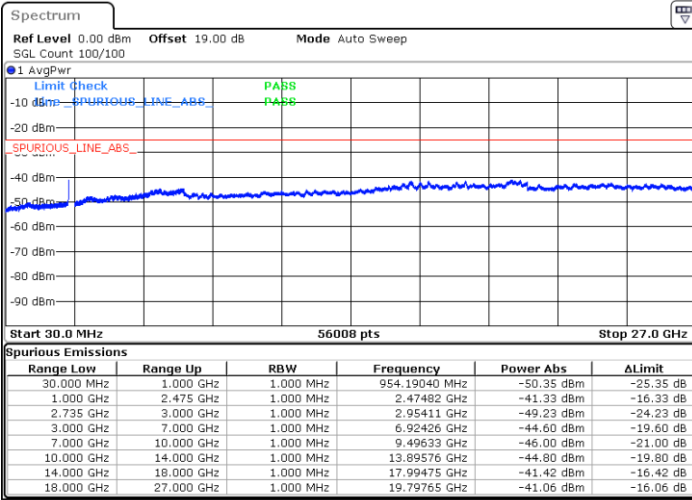

Highest Channel / 1RB99 and 1RB0

Date: 13.JUL.2022 20:39:12

Date: 13.JUL.2022 20:37:41

Highest Channel / FullIRB

N/A

Date: 13.JUL.2022 20:46:47

LTE Band 41C / 20MHz+15MHz

64QAM

Lowest Channel / 1RB0 and 1RB74

Lowest Channel / 1RB99 and 1RB0

Date: 13.JUL.2022 21:26:16

Date: 13.JUL.2022 21:18:41

Lowest Channel / FullIRB

N/A

Date: 13.JUL.2022 21:27:47

LTE Band 41C / 20MHz+15MHz

LTE Band 41C / 20MHz+15MHz

64QAM

Highest Channel / 1RB0 and 1RB74

Highest Channel / 1RB99 and 1RB0

Date: 13.JUL.2022 22:04:29

Date: 13.JUL.2022 22:02:58

Highest Channel / FullIRB

N/A