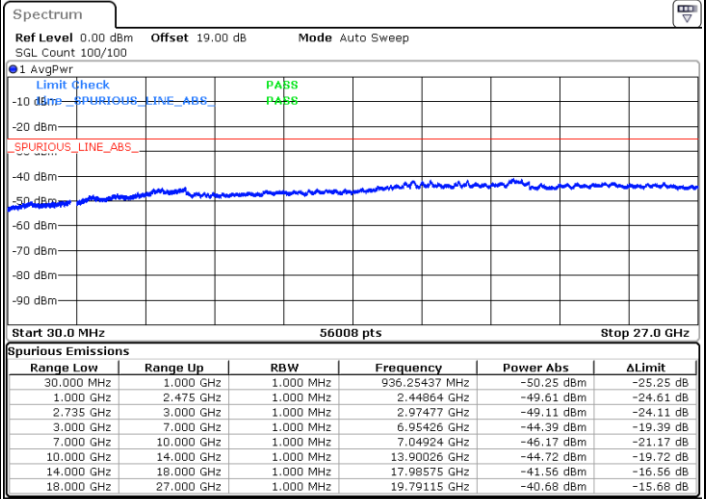

LTE Band 41C / 20MHz+15MHz

64QAM

Highest Channel / 1RB0 and 1RB74

Highest Channel / 1RB99 and 1RB0

Date: 13.JUL.2022 22:04:29

Date: 13.JUL.2022 22:02:58

Highest Channel / FullIRB

N/A

Date: 13.JUL.2022 22:12:04

LTE Band 41C / 20MHz+20MHz

64QAM

Lowest Channel / 1RB0 and 1RB99

Lowest Channel / 1RB99 and 1RB0

Date: 13.JUL.2022 22:52:21

Date: 13.JUL.2022 22:44:46

Lowest Channel / FullRB

N/A

Date: 13.JUL.2022 22:53:53

LTE Band 41C / 20MHz+20MHz

64QAM

MiddleChannel / 1RB0 and 1RB99

Middle Channel / 1RB99 and 1RB0

Date: 13.JUL.2022 23:03:02

Date: 13.JUL.2022 23:10:37