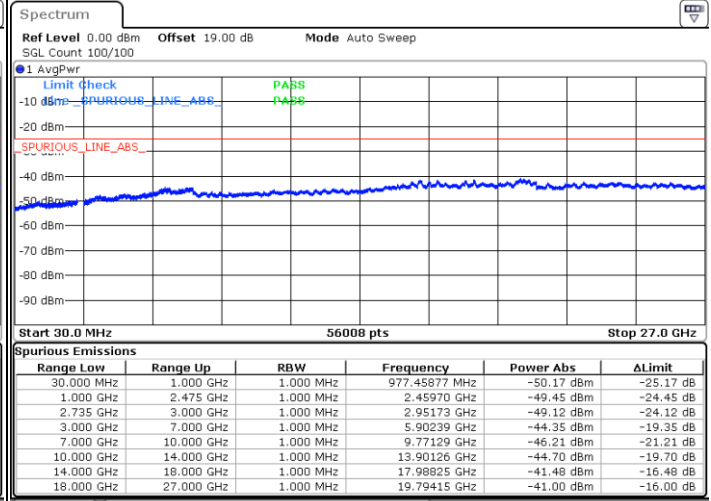

Date: 12.JUL.2022 20:08:30

LTE Band 41C / 20MHz+5MHz

64QAM

Middle Channel / 1RB0 and 1RB24

Middle Channel / 1RB99 and 1RB0

Date: 12.JUL.2022 20:17:38

Date: 12.JUL.2022 20:25:12

Middle Channel / FullRB

N/A

Date: 12.JUL.2022 20:16:07

LTE Band 41C / 20MHz+5MHz

64QAM

Highest Channel / 1RB0 and 1RB24

Highest Channel / 1RB99 and 1RB0

Date: 12.JUL.2022 20:46:39

Date: 12.JUL.2022 20:45:08

Highest Channel / FullIRB

N/A

Date: 12.JUL.2022 20:54:13

LTE Band 41C / 20MHz+10MHz

64QAM

Lowest Channel / 1RB0 and 1RB49

Lowest Channel / 1RB99 and 1RB0

Date: 13.JUL.2022 20:00:59