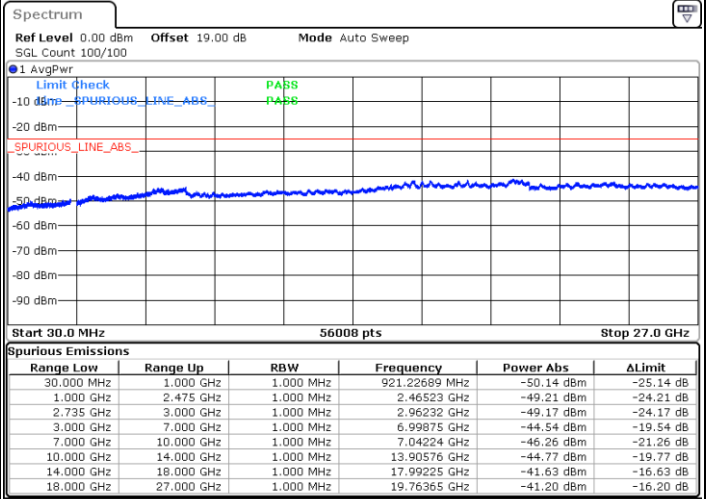

N/A

Date: 12.JUL.2022 23:58:39

LTE Band 41C / 15MHz+15MHz

64QAM

Lowest Channel / 1RB0 and 1RB74

Lowest Channel / 1RB74 and 1RB0

Date: 13.JUL.2022 18:15:50

Date: 13.JUL.2022 18:08:12

Lowest Channel / FullRB

N/A

Date: 13.JUL.2022 18:17:22

LTE Band 41C / 15MHz+15MHz

64QAM

Middle Channel / 1RB0 and 1RB74

Middle Channel / 1RB74 and 1RB0

Date: 13.JUL.2022 18:26:35

Date: 13.JUL.2022 18:34:14

Middle Channel / FullRB

N/A

Date: 13.JUL.2022 18:25:04

LTE Band 41C / 15MHz+15MHz

64QAM

Highest Channel / 1RB0 and 1RB74

Highest Channel / 1RB74 and 1RB0

Date: 13.JUL.2022 18:55:51

Date: 13.JUL.2022 18:54:19

Highest Channel / FullIRB

N/A

Date: 13.JUL.2022 19:03:29

LTE Band 41C / 15MHz+20MHz

64QAM

Lowest Channel / 1RB0 and 1RB99