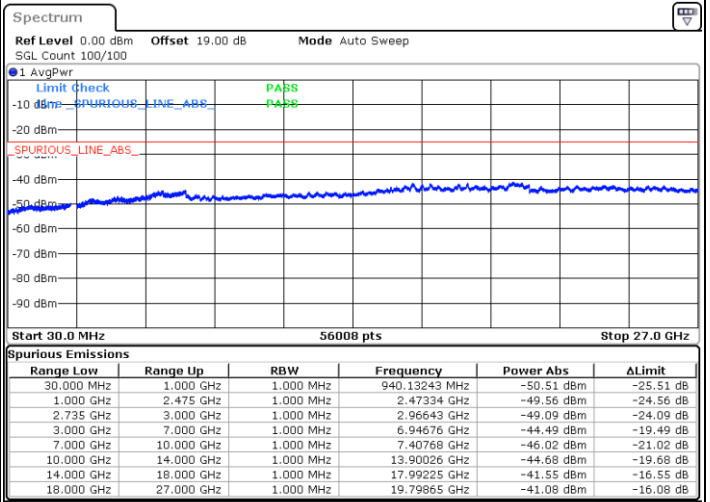

Lowest Channel / FullRB

N/A

Date: 13.JUL.2022 18:17:22

LTE Band 41C / 15MHz+15MHz

64QAM

Middle Channel / 1RB0 and 1RB74

Middle Channel / 1RB74 and 1RB0

Date: 13.JUL.2022 18:26:35

Date: 13.JUL.2022 18:34:14

Middle Channel / FullRB

N/A

Date: 13.JUL.2022 18:25:04

LTE Band 41C / 15MHz+15MHz

64QAM

Highest Channel / 1RB0 and 1RB74

Highest Channel / 1RB74 and 1RB0

Date: 13.JUL.2022 18:55:51

Date: 13.JUL.2022 18:54:19

Highest Channel / FullIRB

N/A

Date: 13.JUL.2022 19:03:29

LTE Band 41C / 15MHz+20MHz

64QAM

Lowest Channel / 1RB0 and 1RB99

Lowest Channel / 1RB74 and 1RB80

Date: 13.JUL.2022 15:53:39

Date: 13.JUL.2022 15:46:00

Lowest Channel / FullRB

N/A

Date: 13.JUL.2022 15:55:11

LTE Band 41C / 15MHz+20MHz

64QAM