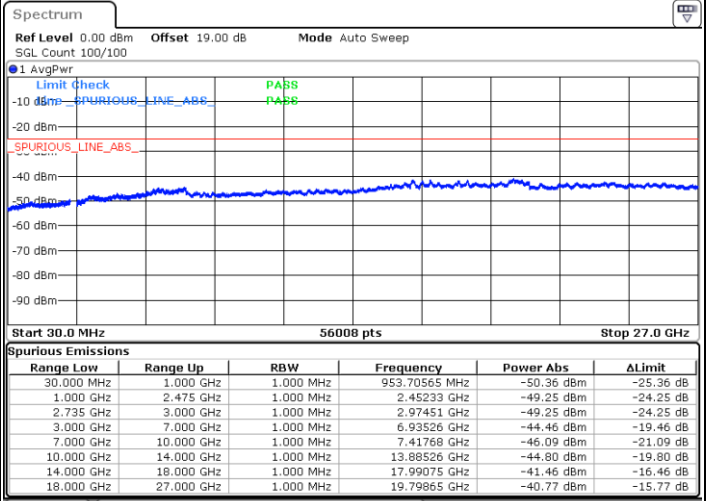

LTE Band 41C / 5MHz+20MHz

64QAM

Highest Channel / 1RB0 and 1RB99

Highest Channel / 1RB24 and 1RB0

Date: 12.JUL.2022 19:19:19

Date: 12.JUL.2022 19:17:48

Highest Channel / FullIRB

N/A

Date: 12.JUL.2022 19:26:53

LTE Band 41C / 10MHz+15MHz

64QAM

Lowest Channel / 1RB0 and 1RB74

Lowest Channel / 1RB49 and 1RB0

Date: 12.JUL.2022 22:01:10

Date: 12.JUL.2022 21:53:37

Lowest Channel / FullRB