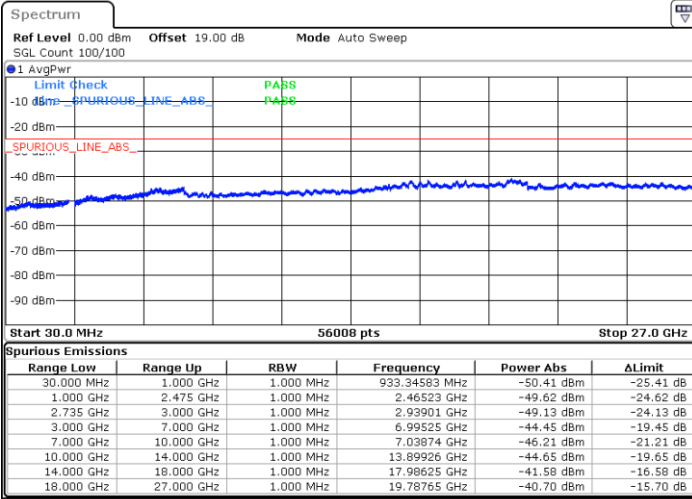

LTE Band 41C / 20MHz+15MHz

64QAM

Highest Channel / 1RB0 and 1RB74

Highest Channel / 1RB99 and 1RB0

Date: 13.JUL.2022 22:04:29

Date: 13.JUL.2022 22:02:58

Highest Channel / FullIRB

N/A

Date: 13.JUL.2022 22:12:04

LTE Band 41C / 20MHz+20MHz

64QAM

Lowest Channel / 1RB0 and 1RB99

Lowest Channel / 1RB99 and 1RB0

Date: 13.JUL.2022 22:52:21

Date: 13.JUL.2022 22:44:46

Lowest Channel / FullRB

N/A

Date: 13.JUL.2022 22:53:53

LTE Band 41C / 20MHz+20MHz

64QAM

MiddleChannel / 1RB0 and 1RB99

Middle Channel / 1RB99 and 1RB0

Date: 13.JUL.2022 23:03:02

Date: 13.JUL.2022 23:10:37