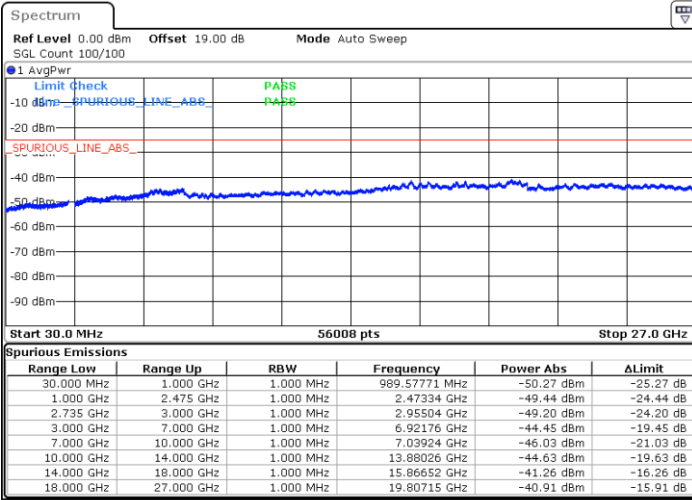

Date: 12.JUL.2022 19:26:53

LTE Band 41C / 10MHz+15MHz

64QAM

Lowest Channel / 1RB0 and 1RB74

Lowest Channel / 1RB49 and 1RB0

Date: 12.JUL.2022 22:01:10

Date: 12.JUL.2022 21:53:37

Lowest Channel / FullRB

N/A

Date: 12.JUL.2022 22:02:42

LTE Band 41C / 10MHz+15MHz

64QAM

MiddleChannel / 1RB0 and 1RB74

Middle Channel / 1RB49 and 1RB0

Date: 12.JUL.2022 22:11:49

Date: 12.JUL.2022 22:19:23

Middle Channel / FullIRB

N/A

Date: 12.JUL.2022 22:10:18

LTE Band 41C / 10MHz+15MHz

64QAM

Highest Channel / 1RB0 and 1RB74

Highest Channel / 1RB49 and 1RB0

Date: 12.JUL.2022 22:25:30

Date: 12.JUL.2022 22:23:59

Highest Channel / FullIRB

N/A

Date: 12.JUL.2022 22:33:04

LTE Band 41C / 10MHz+20MHz

64QAM

Lowest Channel / 1RB0 and 1RB99

Lowest Channel / 1RB49 and 1RB0