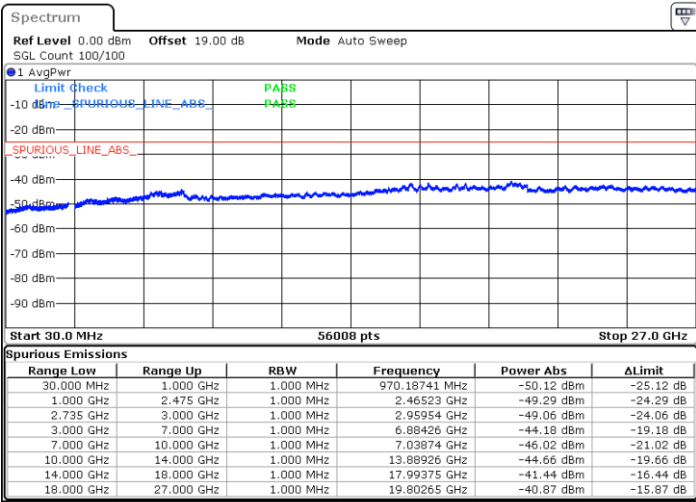

Highest Channel / 1RB0 and 1RB99

Highest Channel / 1RB49 and 1RB0

Date: 13.JUL.2022 01:36:15

Date: 13.JUL.2022 01:34:44

Highest Channel / FullIRB

N/A

Date: 13.JUL.2022 01:43:49

LTE Band 41C / 15MHz+10MHz

LTE Band 41C / 15MHz+10MHz

64QAM

Middle Channel / 1RB0 and 1RB49

Middle Channel / 1RB74 and 1RB0

Date: 12.JUL.2022 23:22:04

Date: 12.JUL.2022 23:29:38

Middle Channel / FullIRB

N/A

Date: 12.JUL.2022 23:20:33

LTE Band 41C / 15MHz+10MHz

64QAM

Highest Channel / 1RB0 and 1RB49

Highest Channel / 1RB74 and 1RB0

Date: 12.JUL.2022 23:51:05

Date: 12.JUL.2022 23:49:34

Highest Channel / FullIRB