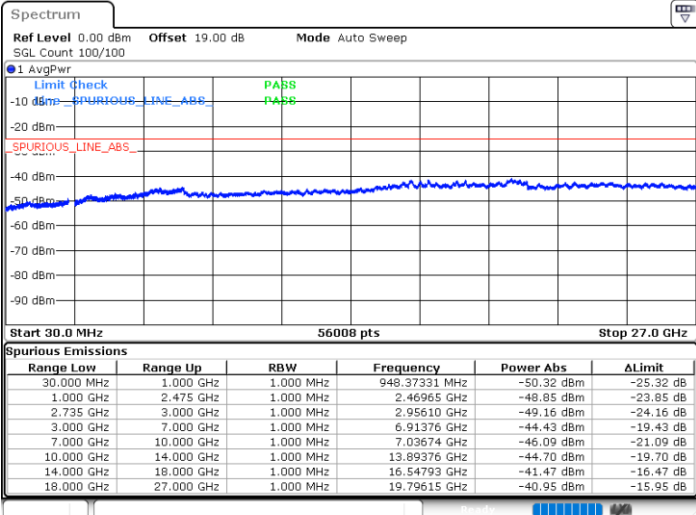

LTE Band 41C / 20MHz+5MHz

64QAM

Lowest Channel / 1RB0 and 1RB24

Lowest Channel / 1RB99 and 1RB0

Date: 12.JUL.2022 20:06:59

Date: 12.JUL.2022 19:59:24

Lowest Channel / FullRB

N/A

Date: 12.JUL.2022 20:08:30

LTE Band 41C / 20MHz+5MHz

64QAM

Middle Channel / 1RB0 and 1RB24

Middle Channel / 1RB99 and 1RB0

Date: 12.JUL.2022 20:17:38

Date: 12.JUL.2022 20:25:12

Middle Channel / FullRB

N/A

Date: 12.JUL.2022 20:16:07

LTE Band 41C / 20MHz+5MHz

64QAM

Highest Channel / 1RB0 and 1RB24

Highest Channel / 1RB99 and 1RB0

Date: 12.JUL.2022 20:46:39

Date: 12.JUL.2022 20:45:08

Highest Channel / FullIRB

N/A

Date: 12.JUL.2022 20:54:13

LTE Band 41C / 20MHz+10MHz

64QAM

Lowest Channel / 1RB0 and 1RB49

Lowest Channel / 1RB99 and 1RB0

Date: 13.JUL.2022 20:00:59