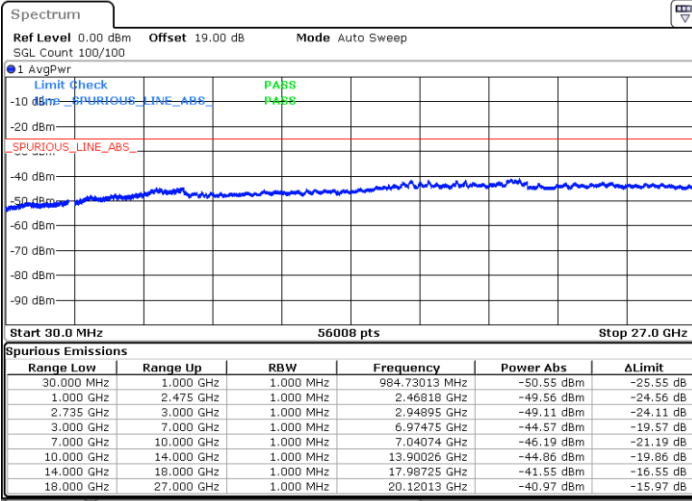

LTE Band 41C / 20MHz+15MHz

64QAM

Middle Channel / 1RB0 and 1RB74

Middle Channel / 1RB99 and 1RB0

Date: 13.JUL.2022 21:36:57

Date: 13.JUL.2022 21:44:32