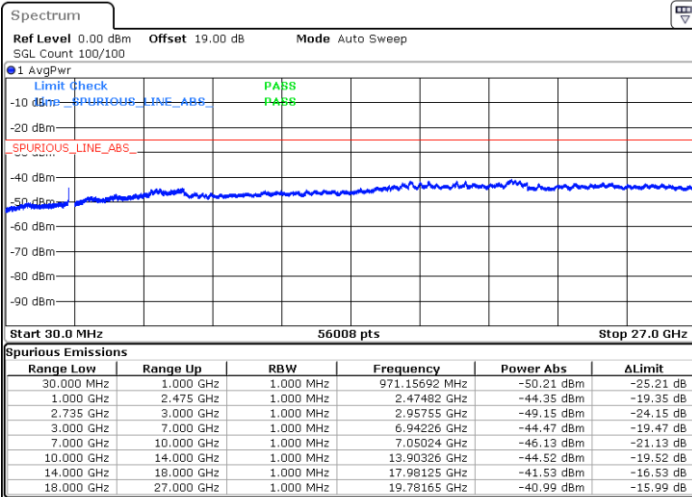

64QAM

Highest Channel / 1RB0 and 1RB99

Highest Channel / 1RB74 and 1RB0

Date: 13.JUL.2022 16:50:03

Date: 13.JUL.2022 16:48:31

Highest Channel / FullIRB

N/A

Date: 13.JUL.2022 16:57:42

LTE Band 41C / 20MHz+5MHz

64QAM

Lowest Channel / 1RB0 and 1RB24

Lowest Channel / 1RB99 and 1RB0

Date: 12.JUL.2022 20:06:59

Date: 12.JUL.2022 19:59:24

Lowest Channel / FullRB

N/A

Date: 12.JUL.2022 20:08:30

LTE Band 41C / 20MHz+5MHz

64QAM

Middle Channel / 1RB0 and 1RB24

Middle Channel / 1RB99 and 1RB0

Date: 12.JUL.2022 20:17:38

Date: 12.JUL.2022 20:25:12

Middle Channel / FullRB