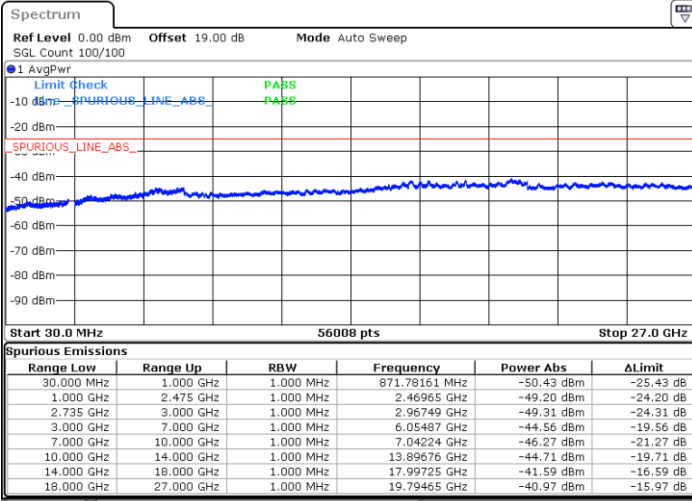

N/A

Date: 12.JUL.2022 20:16:07

LTE Band 41C / 20MHz+5MHz

64QAM

Highest Channel / 1RB0 and 1RB24

Highest Channel / 1RB99 and 1RB0

Date: 12.JUL.2022 20:46:39

Date: 12.JUL.2022 20:45:08

Highest Channel / FullIRB

N/A

Date: 12.JUL.2022 20:54:13

LTE Band 41C / 20MHz+10MHz

64QAM

Lowest Channel / 1RB0 and 1RB49

Lowest Channel / 1RB99 and 1RB0

Date: 13.JUL.2022 20:00:59

Date: 13.JUL.2022 19:53:24

Lowest Channel / FullRB

N/A

Date: 13.JUL.2022 20:02:30

LTE Band 41C / 20MHz+10MHz

64QAM

Middle Channel / 1RB0 and 1RB49

Middle Channel / 1RB99 and 1RB0