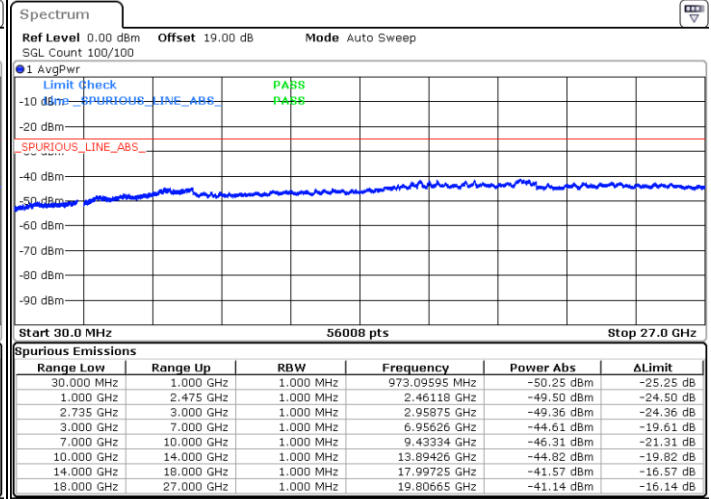

Lowest Channel / 1RB0 and 1RB74

Lowest Channel / 1RB99 and 1RB0

Date: 13.JUL.2022 21:26:16

Date: 13.JUL.2022 21:18:41

Lowest Channel / FullIRB

N/A

Date: 13.JUL.2022 21:27:47

LTE Band 41C / 20MHz+15MHz

LTE Band 41C / 20MHz+15MHz

64QAM

Highest Channel / 1RB0 and 1RB74

Highest Channel / 1RB99 and 1RB0

Date: 13.JUL.2022 22:04:29

Date: 13.JUL.2022 22:02:58

Highest Channel / FullIRB

N/A

Date: 13.JUL.2022 22:12:04

LTE Band 41C / 20MHz+20MHz

64QAM

Lowest Channel / 1RB0 and 1RB99

Lowest Channel / 1RB99 and 1RB0

Date: 13.JUL.2022 22:52:21

Date: 13.JUL.2022 22:44:46

Lowest Channel / FullRB