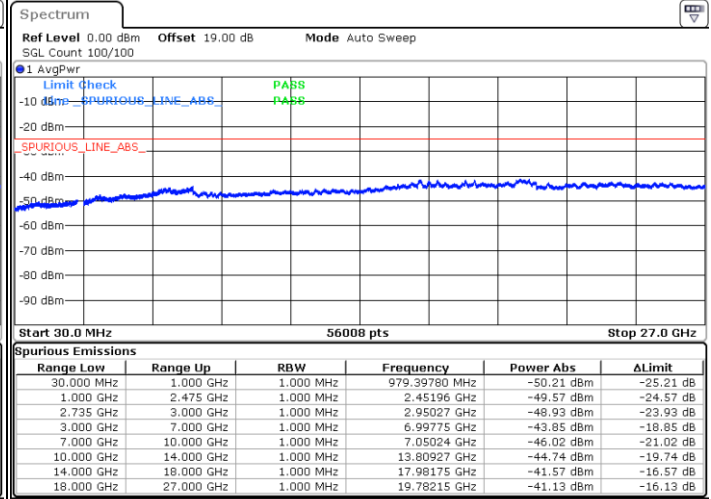

LTE Band 41C / 5MHz+20MHz

64QAM

Highest Channel / 1RB0 and 1RB99

Highest Channel / 1RB24 and 1RB0

Date: 12.JUL.2022 19:19:19

Date: 12.JUL.2022 19:17:48

Highest Channel / FullIRB

N/A

Date: 12.JUL.2022 19:26:53

LTE Band 41C / 10MHz+15MHz

64QAM

Lowest Channel / 1RB0 and 1RB74

Lowest Channel / 1RB49 and 1RB0

Date: 12.JUL.2022 22:01:10

Date: 12.JUL.2022 21:53:37

Lowest Channel / FullRB

N/A

Date: 12.JUL.2022 22:02:42

LTE Band 41C / 10MHz+15MHz

64QAM

MiddleChannel / 1RB0 and 1RB74

Middle Channel / 1RB49 and 1RB0

Date: 12.JUL.2022 22:11:49

Date: 12.JUL.2022 22:19:23

Middle Channel / FullIRB

N/A

Date: 12.JUL.2022 22:10:18

LTE Band 41C / 10MHz+15MHz

64QAM

Highest Channel / 1RB0 and 1RB74

Highest Channel / 1RB49 and 1RB0

Date: 12.JUL.2022 22:25:30