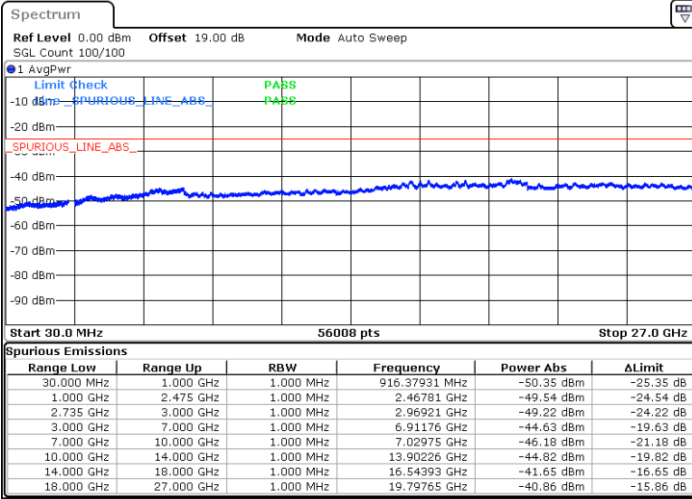

Date: 13.JUL.2022 18:55:51

Date: 13.JUL.2022 18:54:19

Highest Channel / FullIRB

N/A

Date: 13.JUL.2022 19:03:29

LTE Band 41C / 15MHz+20MHz

64QAM

Lowest Channel / 1RB0 and 1RB99

Lowest Channel / 1RB74 and 1RB80

Date: 13.JUL.2022 15:53:39

Date: 13.JUL.2022 15:46:00

Lowest Channel / FullRB

N/A

Date: 13.JUL.2022 15:55:11

LTE Band 41C / 15MHz+20MHz

64QAM

Middle Channel / 1RB0 and 1RB9

Middle Channel / 1RB74 and 1RB0

Date: 13.JUL.2022 16:15:44

Date: 13.JUL.2022 16:23:22

Middle Channel / FullIRB

N/A

Date: 13.JUL.2022 16:14:12

LTE Band 41C / 15MHz+20MHz