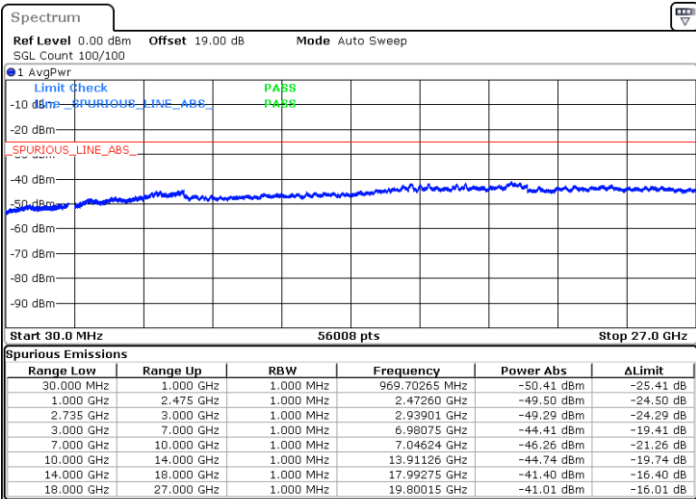

Lowest Channel / FullRB

N/A

Date: 13.JUL.2022 18:17:22

LTE Band 41C / 15MHz+15MHz

64QAM

Middle Channel / 1RB0 and 1RB74

Middle Channel / 1RB74 and 1RB0

Date: 13.JUL.2022 18:26:35

Date: 13.JUL.2022 18:34:14

Middle Channel / FullRB

N/A

Date: 13.JUL.2022 18:25:04

LTE Band 41C / 15MHz+15MHz

64QAM

Highest Channel / 1RB0 and 1RB74

Highest Channel / 1RB74 and 1RB0

Date: 13.JUL.2022 18:55:51

Date: 13.JUL.2022 18:54:19

Highest Channel / FullIRB

N/A

Date: 13.JUL.2022 19:03:29

LTE Band 41C / 15MHz+20MHz

64QAM

Lowest Channel / 1RB0 and 1RB99

Lowest Channel / 1RB74 and 1RB80

Date: 13.JUL.2022 15:53:39

Date: 13.JUL.2022 15:46:00

Lowest Channel / FullRB

N/A

Date: 13.JUL.2022 15:55:11

LTE Band 41C / 15MHz+20MHz

64QAM