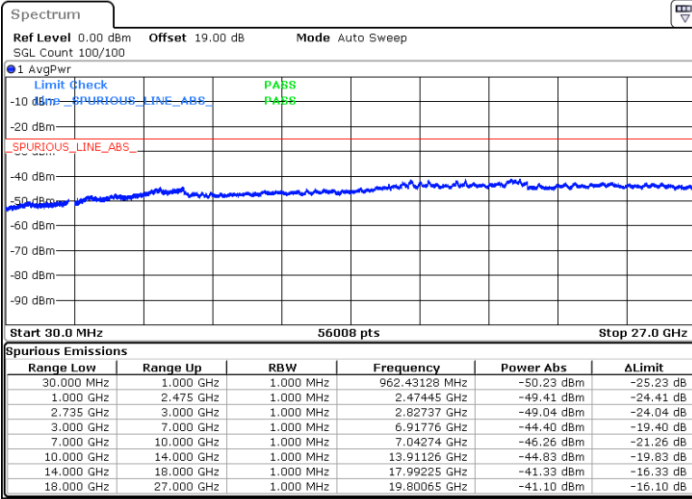

Date: 13.JUL.2022 19:53:24

Lowest Channel / FullRB

N/A

Date: 13.JUL.2022 20:02:30

LTE Band 41C / 20MHz+10MHz

64QAM

Middle Channel / 1RB0 and 1RB49

Middle Channel / 1RB99 and 1RB0

Date: 13.JUL.2022 20:11:40

Date: 13.JUL.2022 20:19:15

Middle Channel / FullRB

N/A

Date: 13.JUL.2022 20:10:09

LTE Band 41C / 20MHz+10MHz

64QAM

Highest Channel / 1RB0 and 1RB49

Highest Channel / 1RB99 and 1RB0

Date: 13.JUL.2022 20:39:12

Date: 13.JUL.2022 20:37:41

Highest Channel / FullIRB

N/A

Date: 13.JUL.2022 20:46:47

LTE Band 41C / 20MHz+15MHz

64QAM

Lowest Channel / 1RB0 and 1RB74

Lowest Channel / 1RB99 and 1RB0

Date: 13.JUL.2022 21:26:16

Date: 13.JUL.2022 21:18:41

Lowest Channel / FullIRB

N/A

Date: 13.JUL.2022 21:27:47

LTE Band 41C / 20MHz+15MHz