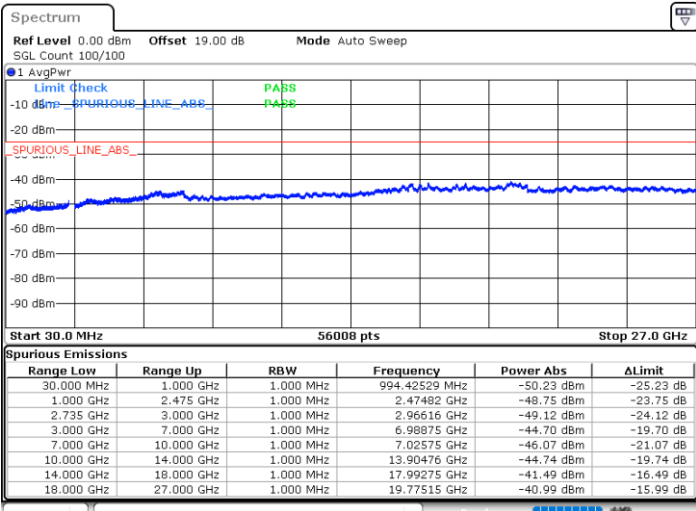

Date: 13.JUL.2022 18:34:14

Middle Channel / FullRB

N/A

Date: 13.JUL.2022 18:25:04

LTE Band 41C / 15MHz+15MHz

64QAM

Highest Channel / 1RB0 and 1RB74

Highest Channel / 1RB74 and 1RB0

Date: 13.JUL.2022 18:55:51

Date: 13.JUL.2022 18:54:19

Highest Channel / FullIRB

N/A

Date: 13.JUL.2022 19:03:29

LTE Band 41C / 15MHz+20MHz

64QAM

Lowest Channel / 1RB0 and 1RB99

Lowest Channel / 1RB74 and 1RB80

Date: 13.JUL.2022 15:53:39

Date: 13.JUL.2022 15:46:00

Lowest Channel / FullRB

N/A

Date: 13.JUL.2022 15:55:11

LTE Band 41C / 15MHz+20MHz

64QAM