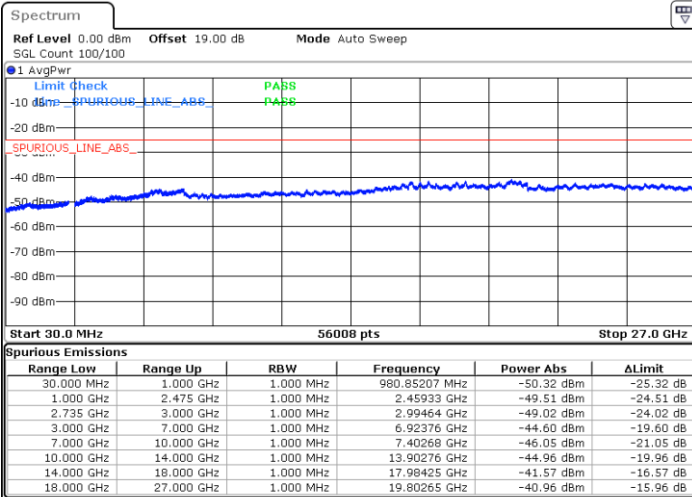

Date: 13.JUL.2022 20:11:40

Date: 13.JUL.2022 20:19:15

Middle Channel / FullRB

N/A

Date: 13.JUL.2022 20:10:09

LTE Band 41C / 20MHz+10MHz

64QAM

Highest Channel / 1RB0 and 1RB49

Highest Channel / 1RB99 and 1RB0

Date: 13.JUL.2022 20:39:12

Date: 13.JUL.2022 20:37:41

Highest Channel / FullIRB

N/A

Date: 13.JUL.2022 20:46:47

LTE Band 41C / 20MHz+15MHz

64QAM

Lowest Channel / 1RB0 and 1RB74

Lowest Channel / 1RB99 and 1RB0

Date: 13.JUL.2022 21:26:16

Date: 13.JUL.2022 21:18:41

Lowest Channel / FullIRB

N/A

Date: 13.JUL.2022 21:27:47

LTE Band 41C / 20MHz+15MHz