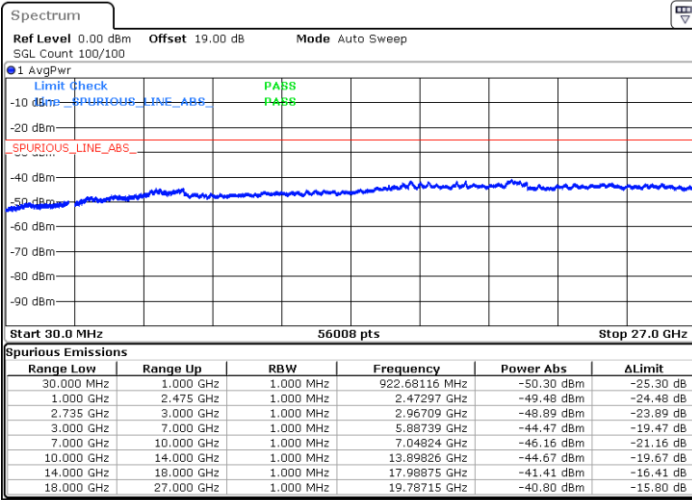

Date: 12.JUL.2022 20:08:30

LTE Band 41C / 20MHz+5MHz

64QAM

Middle Channel / 1RB0 and 1RB24

Middle Channel / 1RB99 and 1RB0

Date: 12.JUL.2022 20:17:38

Date: 12.JUL.2022 20:25:12

Middle Channel / FullRB

N/A

Date: 12.JUL.2022 20:16:07

LTE Band 41C / 20MHz+5MHz

64QAM

Highest Channel / 1RB0 and 1RB24

Highest Channel / 1RB99 and 1RB0

Date: 12.JUL.2022 20:46:39

Date: 12.JUL.2022 20:45:08

Highest Channel / FullIRB

N/A

Date: 12.JUL.2022 20:54:13

LTE Band 41C / 20MHz+10MHz

64QAM

Lowest Channel / 1RB0 and 1RB49

Lowest Channel / 1RB99 and 1RB0

Date: 13.JUL.2022 20:00:59