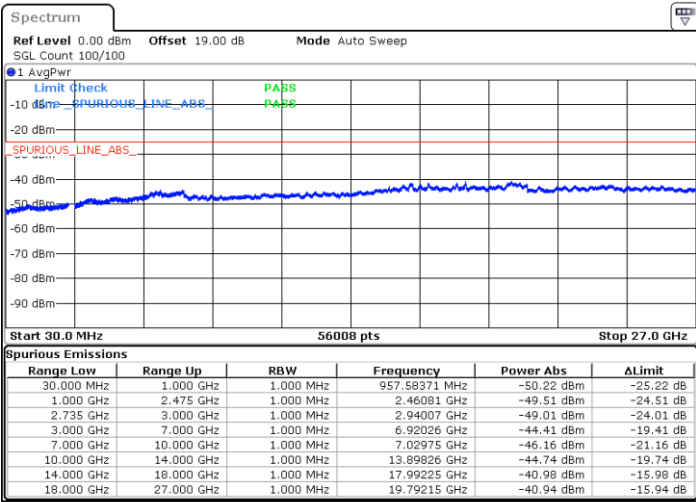

Date: 13.JUL.2022 00:56:35

Date: 13.JUL.2022 00:49:00

Lowest Channel / FullRB

N/A

Date: 13.JUL.2022 00:58:06

LTE Band 41C / 10MHz+20MHz

64QAM

Middle Channel / 1RB0 and 1RB99

Middle Channel / 1RB49 and 1RB0

Date: 13.JUL.2022 01:07:15

Date: 13.JUL.2022 01:14:49

Middle Channel / FullRB

N/A

Date: 13.JUL.2022 01:05:44

LTE Band 41C / 10MHz+20MHz

64QAM

Highest Channel / 1RB0 and 1RB99

Highest Channel / 1RB49 and 1RB0

Date: 13.JUL.2022 01:36:15

Date: 13.JUL.2022 01:34:44

Highest Channel / FullIRB

N/A

Date: 13.JUL.2022 01:43:49

LTE Band 41C / 15MHz+10MHz