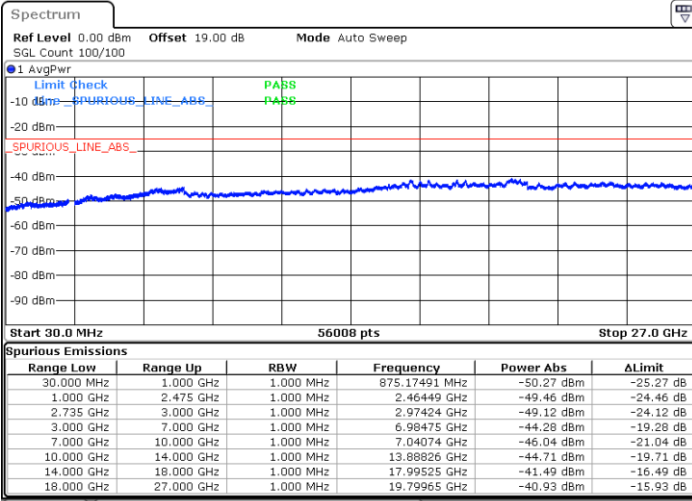

Date: 12.JUL.2022 19:26:53

LTE Band 41C / 10MHz+15MHz

64QAM

Lowest Channel / 1RB0 and 1RB74

Lowest Channel / 1RB49 and 1RB0

Date: 12.JUL.2022 22:01:10

Date: 12.JUL.2022 21:53:37

Lowest Channel / FullRB

N/A

Date: 12.JUL.2022 22:02:42

LTE Band 41C / 10MHz+15MHz

64QAM

MiddleChannel / 1RB0 and 1RB74

Middle Channel / 1RB49 and 1RB0

Date: 12.JUL.2022 22:11:49

Date: 12.JUL.2022 22:19:23

Middle Channel / FullIRB

N/A

Date: 12.JUL.2022 22:10:18

LTE Band 41C / 10MHz+15MHz

64QAM

Highest Channel / 1RB0 and 1RB74

Highest Channel / 1RB49 and 1RB0

Date: 12.JUL.2022 22:25:30

Date: 12.JUL.2022 22:23:59

Highest Channel / FullIRB

N/A

Date: 12.JUL.2022 22:33:04

LTE Band 41C / 10MHz+20MHz

64QAM

Lowest Channel / 1RB0 and 1RB99

Lowest Channel / 1RB49 and 1RB0