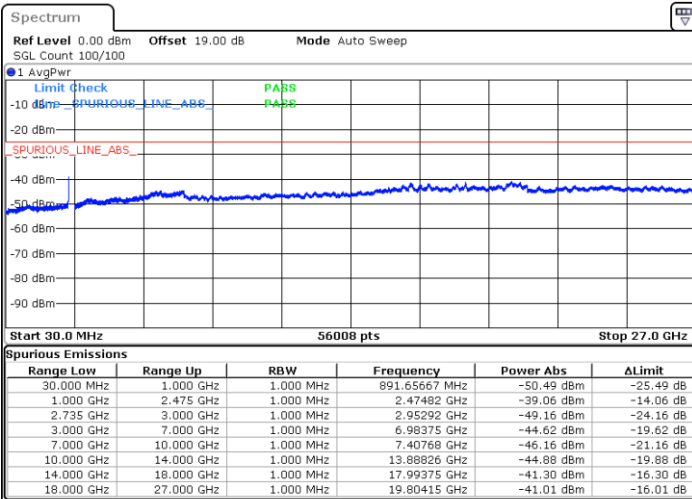

Date: 12.JUL.2022 23:20:33

LTE Band 41C / 15MHz+10MHz

64QAM

Highest Channel / 1RB0 and 1RB49

Highest Channel / 1RB74 and 1RB0

Date: 12.JUL.2022 23:51:05

Date: 12.JUL.2022 23:49:34

Highest Channel / FullIRB

N/A

Date: 12.JUL.2022 23:58:39

LTE Band 41C / 15MHz+15MHz

64QAM

Lowest Channel / 1RB0 and 1RB74

Lowest Channel / 1RB74 and 1RB0

Date: 13.JUL.2022 18:15:50

Date: 13.JUL.2022 18:08:12

Lowest Channel / FullRB

N/A

Date: 13.JUL.2022 18:17:22

LTE Band 41C / 15MHz+15MHz

64QAM

Middle Channel / 1RB0 and 1RB74

Middle Channel / 1RB74 and 1RB0

Date: 13.JUL.2022 18:26:35