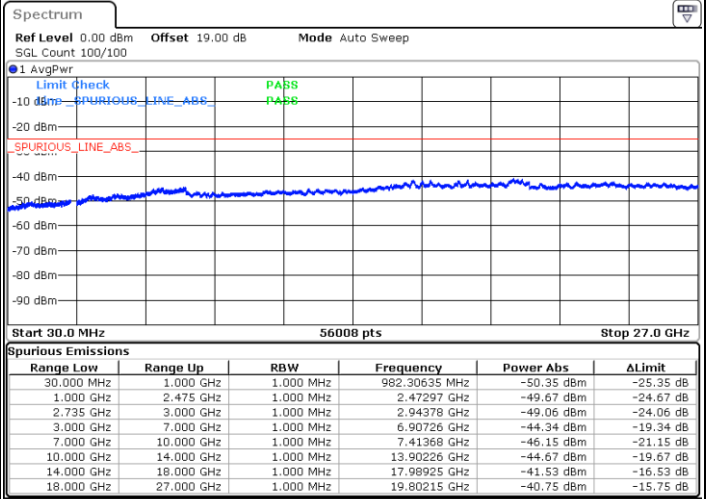

Date: 13.JUL.2022 00:56:35

Date: 13.JUL.2022 00:49:00

Lowest Channel / FullRB

N/A

Date: 13.JUL.2022 00:58:06

LTE Band 41C / 10MHz+20MHz

64QAM

Middle Channel / 1RB0 and 1RB99

Middle Channel / 1RB49 and 1RB0

Date: 13.JUL.2022 01:07:15

Date: 13.JUL.2022 01:14:49

Middle Channel / FullRB

N/A

Date: 13.JUL.2022 01:05:44

LTE Band 41C / 10MHz+20MHz

64QAM

Highest Channel / 1RB0 and 1RB99

Highest Channel / 1RB49 and 1RB0

Date: 13.JUL.2022 01:36:15

Date: 13.JUL.2022 01:34:44

Highest Channel / FullIRB

N/A

Date: 13.JUL.2022 01:43:49

LTE Band 41C / 15MHz+10MHz