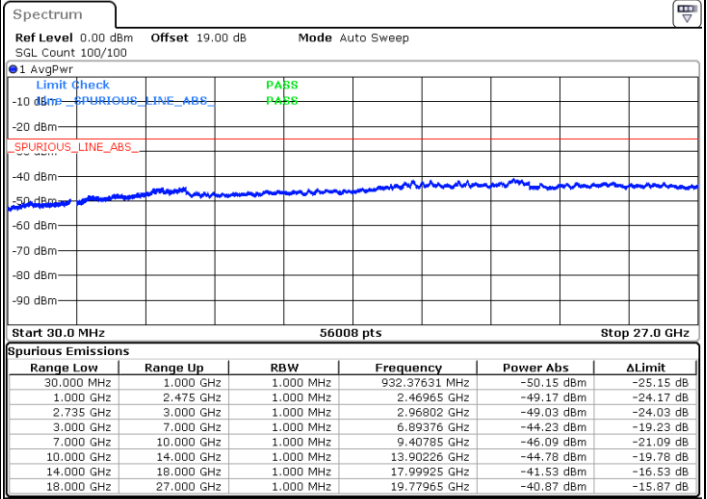

64QAM

Highest Channel / 1RB0 and 1RB99

Highest Channel / 1RB74 and 1RB0

Date: 13.JUL.2022 16:50:03

Date: 13.JUL.2022 16:48:31

Highest Channel / FullIRB

N/A

Date: 13.JUL.2022 16:57:42

LTE Band 41C / 20MHz+5MHz

64QAM

Lowest Channel / 1RB0 and 1RB24

Lowest Channel / 1RB99 and 1RB0

Date: 12.JUL.2022 20:06:59

Date: 12.JUL.2022 19:59:24

Lowest Channel / FullRB

N/A

Date: 12.JUL.2022 20:08:30

LTE Band 41C / 20MHz+5MHz

64QAM

Middle Channel / 1RB0 and 1RB24

Middle Channel / 1RB99 and 1RB0

Date: 12.JUL.2022 20:17:38

Date: 12.JUL.2022 20:25:12

Middle Channel / FullRB

N/A

Date: 12.JUL.2022 20:16:07

LTE Band 41C / 20MHz+5MHz

64QAM

Highest Channel / 1RB0 and 1RB24

Highest Channel / 1RB99 and 1RB0

Date: 12.JUL.2022 20:46:39

Date: 12.JUL.2022 20:45:08