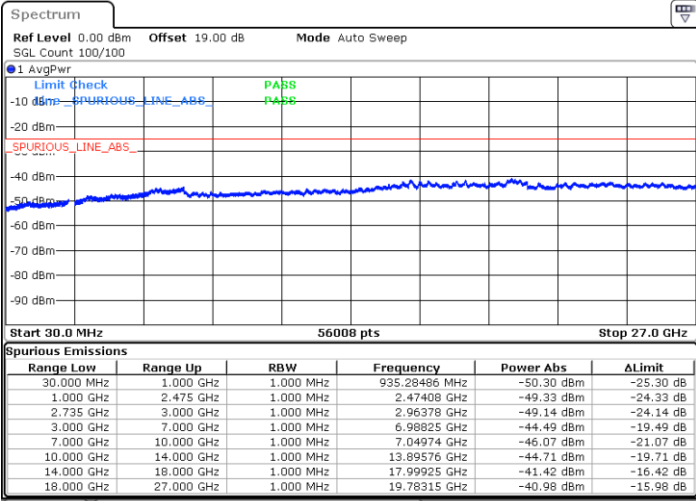

LTE Band 41C / 15MHz+10MHz

64QAM

Middle Channel / 1RB0 and 1RB49

Middle Channel / 1RB74 and 1RB0

Date: 12.JUL.2022 23:22:04

Date: 12.JUL.2022 23:29:38

Middle Channel / FullIRB

N/A

Date: 12.JUL.2022 23:20:33

LTE Band 41C / 15MHz+10MHz

64QAM

Highest Channel / 1RB0 and 1RB49

Highest Channel / 1RB74 and 1RB0

Date: 12.JUL.2022 23:51:05

Date: 12.JUL.2022 23:49:34

Highest Channel / FullIRB

N/A

Date: 12.JUL.2022 23:58:39

LTE Band 41C / 15MHz+15MHz

64QAM

Lowest Channel / 1RB0 and 1RB74

Lowest Channel / 1RB74 and 1RB0

Date: 13.JUL.2022 18:15:50

Date: 13.JUL.2022 18:08:12