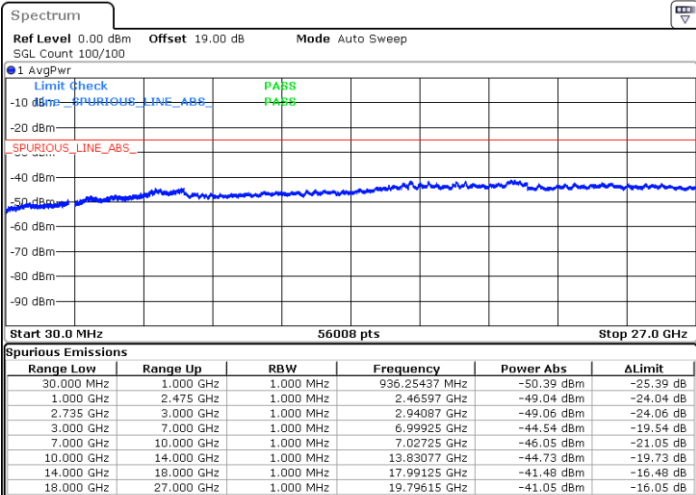

N/A

Date: 12.JUL.2022 22:02:42

LTE Band 41C / 10MHz+15MHz

64QAM

MiddleChannel / 1RB0 and 1RB74

Middle Channel / 1RB49 and 1RB0

Date: 12.JUL.2022 22:11:49

Date: 12.JUL.2022 22:19:23

Middle Channel / FullIRB

N/A

Date: 12.JUL.2022 22:10:18

LTE Band 41C / 10MHz+15MHz

64QAM

Highest Channel / 1RB0 and 1RB74

Highest Channel / 1RB49 and 1RB0

Date: 12.JUL.2022 22:25:30

Date: 12.JUL.2022 22:23:59

Highest Channel / FullIRB

N/A

Date: 12.JUL.2022 22:33:04

LTE Band 41C / 10MHz+20MHz

64QAM

Lowest Channel / 1RB0 and 1RB99

Lowest Channel / 1RB49 and 1RB0

Date: 13.JUL.2022 00:56:35

Date: 13.JUL.2022 00:49:00

Lowest Channel / FullRB

N/A

Date: 13.JUL.2022 00:58:06

LTE Band 41C / 10MHz+20MHz

64QAM

Middle Channel / 1RB0 and 1RB99