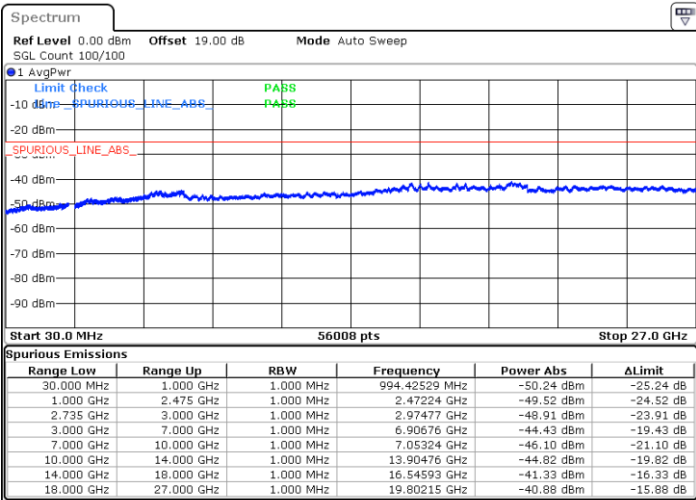

Date: 12.JUL.2022 22:23:59

Highest Channel / FullIRB

N/A

Date: 12.JUL.2022 22:33:04

LTE Band 41C / 10MHz+20MHz

64QAM

Lowest Channel / 1RB0 and 1RB99

Lowest Channel / 1RB49 and 1RB0

Date: 13.JUL.2022 00:56:35

Date: 13.JUL.2022 00:49:00

Lowest Channel / FullRB

N/A

Date: 13.JUL.2022 00:58:06

LTE Band 41C / 10MHz+20MHz

64QAM

Middle Channel / 1RB0 and 1RB99

Middle Channel / 1RB49 and 1RB0

Date: 13.JUL.2022 01:07:15

Date: 13.JUL.2022 01:14:49

Middle Channel / FullRB

N/A

Date: 13.JUL.2022 01:05:44

LTE Band 41C / 10MHz+20MHz

64QAM

Highest Channel / 1RB0 and 1RB99

Highest Channel / 1RB49 and 1RB0

Date: 13.JUL.2022 01:36:15

Date: 13.JUL.2022 01:34:44

Highest Channel / FullIRB

N/A

Date: 13.JUL.2022 01:43:49

LTE Band 41C / 15MHz+10MHz