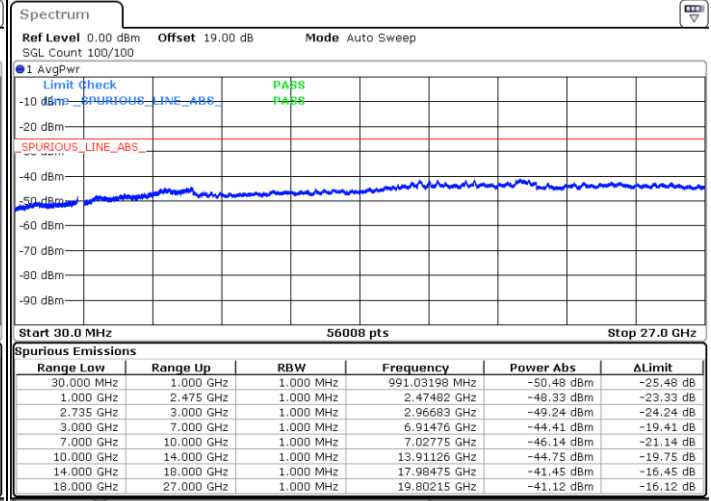

N/A

Date: 12.JUL.2022 20:16:07

LTE Band 41C / 20MHz+5MHz

64QAM

Highest Channel / 1RB0 and 1RB24

Highest Channel / 1RB99 and 1RB0

Date: 12.JUL.2022 20:46:39

Date: 12.JUL.2022 20:45:08

Highest Channel / FullIRB

N/A

Date: 12.JUL.2022 20:54:13

LTE Band 41C / 20MHz+10MHz

64QAM

Lowest Channel / 1RB0 and 1RB49

Lowest Channel / 1RB99 and 1RB0

Date: 13.JUL.2022 20:00:59

Date: 13.JUL.2022 19:53:24

Lowest Channel / FullRB

N/A

Date: 13.JUL.2022 20:02:30

LTE Band 41C / 20MHz+10MHz

64QAM

Middle Channel / 1RB0 and 1RB49

Middle Channel / 1RB99 and 1RB0

Date: 13.JUL.2022 20:11:40

Date: 13.JUL.2022 20:19:15

Middle Channel / FullRB

N/A

Date: 13.JUL.2022 20:10:09

LTE Band 41C / 20MHz+10MHz

64QAM

Highest Channel / 1RB0 and 1RB49