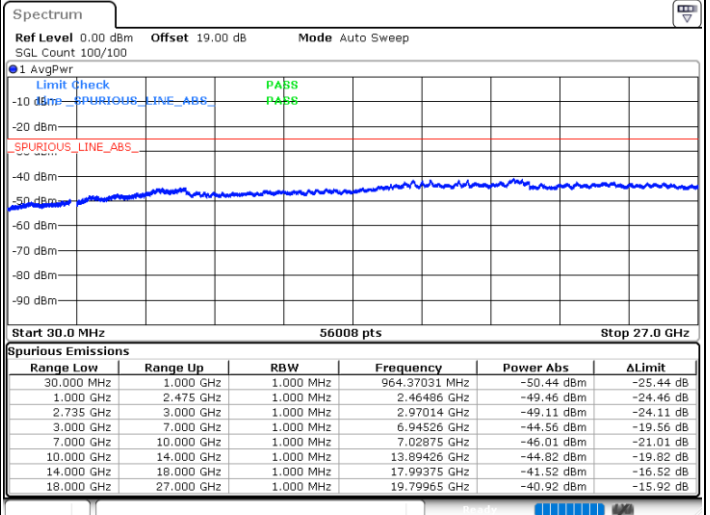

LTE Band 41C / 20MHz+5MHz

64QAM

Lowest Channel / 1RB0 and 1RB24

Lowest Channel / 1RB99 and 1RB0

Date: 12.JUL.2022 20:06:59

Date: 12.JUL.2022 19:59:24

Lowest Channel / FullRB

N/A

Date: 12.JUL.2022 20:08:30

LTE Band 41C / 20MHz+5MHz

64QAM

Middle Channel / 1RB0 and 1RB24

Middle Channel / 1RB99 and 1RB0

Date: 12.JUL.2022 20:17:38

Date: 12.JUL.2022 20:25:12

Middle Channel / FullRB

N/A

Date: 12.JUL.2022 20:16:07

LTE Band 41C / 20MHz+5MHz

64QAM

Highest Channel / 1RB0 and 1RB24

Highest Channel / 1RB99 and 1RB0

Date: 12.JUL.2022 20:46:39

Date: 12.JUL.2022 20:45:08

Highest Channel / FullIRB

N/A

Date: 12.JUL.2022 20:54:13

LTE Band 41C / 20MHz+10MHz

64QAM

Lowest Channel / 1RB0 and 1RB49

Lowest Channel / 1RB99 and 1RB0

Date: 13.JUL.2022 20:00:59