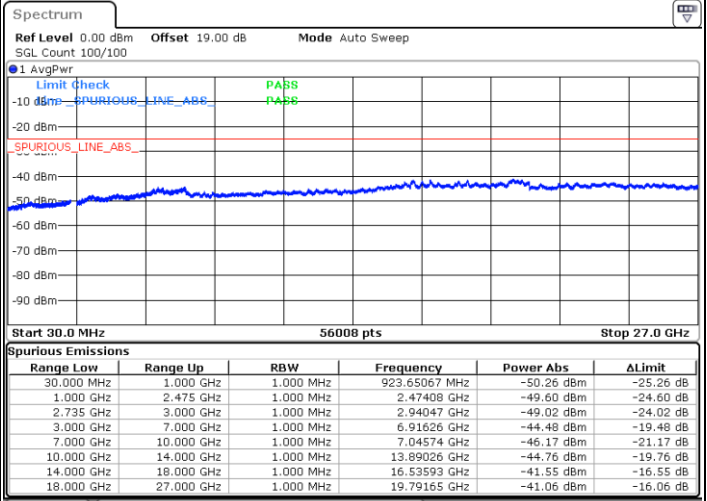

LTE Band 41C / 20MHz+15MHz

64QAM

Middle Channel / 1RB0 and 1RB74

Middle Channel / 1RB99 and 1RB0

Date: 13.JUL.2022 21:36:57

Date: 13.JUL.2022 21:44:32