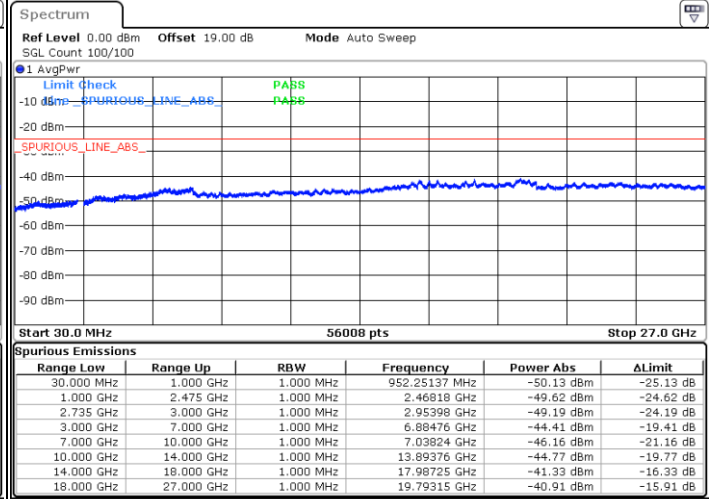

Date: 13.JUL.2022 19:53:24

Lowest Channel / FullRB

N/A

Date: 13.JUL.2022 20:02:30

LTE Band 41C / 20MHz+10MHz

64QAM

Middle Channel / 1RB0 and 1RB49

Middle Channel / 1RB99 and 1RB0

Date: 13.JUL.2022 20:11:40

Date: 13.JUL.2022 20:19:15

Middle Channel / FullRB

N/A

Date: 13.JUL.2022 20:10:09

LTE Band 41C / 20MHz+10MHz

64QAM

Highest Channel / 1RB0 and 1RB49

Highest Channel / 1RB99 and 1RB0

Date: 13.JUL.2022 20:39:12

Date: 13.JUL.2022 20:37:41

Highest Channel / FullIRB

N/A

Date: 13.JUL.2022 20:46:47

LTE Band 41C / 20MHz+15MHz

64QAM

Lowest Channel / 1RB0 and 1RB74

Lowest Channel / 1RB99 and 1RB0

Date: 13.JUL.2022 21:26:16

Date: 13.JUL.2022 21:18:41

Lowest Channel / FullIRB

N/A

Date: 13.JUL.2022 21:27:47

LTE Band 41C / 20MHz+15MHz