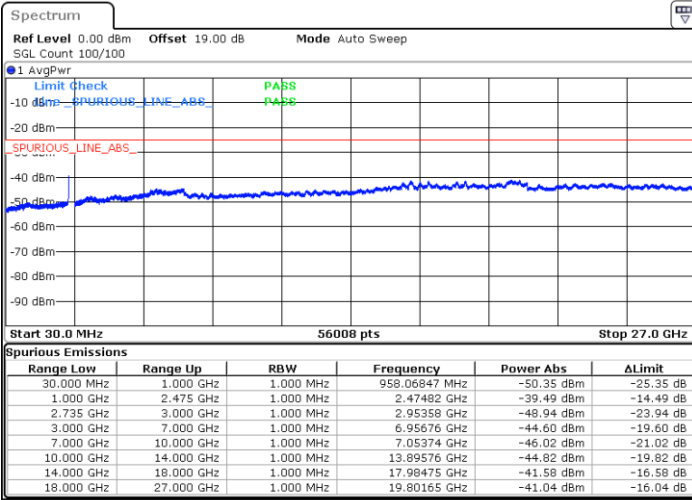

LTE Band 41C / 20MHz+15MHz

64QAM

Highest Channel / 1RB0 and 1RB74

Highest Channel / 1RB99 and 1RB0

Date: 13.JUL.2022 22:04:29

Date: 13.JUL.2022 22:02:58

Highest Channel / FullIRB

N/A

Date: 13.JUL.2022 22:12:04

LTE Band 41C / 20MHz+20MHz

64QAM

Lowest Channel / 1RB0 and 1RB99

Lowest Channel / 1RB99 and 1RB0

Date: 13.JUL.2022 22:52:21

Date: 13.JUL.2022 22:44:46

Lowest Channel / FullRB

N/A

Date: 13.JUL.2022 22:53:53

LTE Band 41C / 20MHz+20MHz

64QAM

MiddleChannel / 1RB0 and 1RB99

Middle Channel / 1RB99 and 1RB0

Date: 13.JUL.2022 23:03:02

Date: 13.JUL.2022 23:10:37