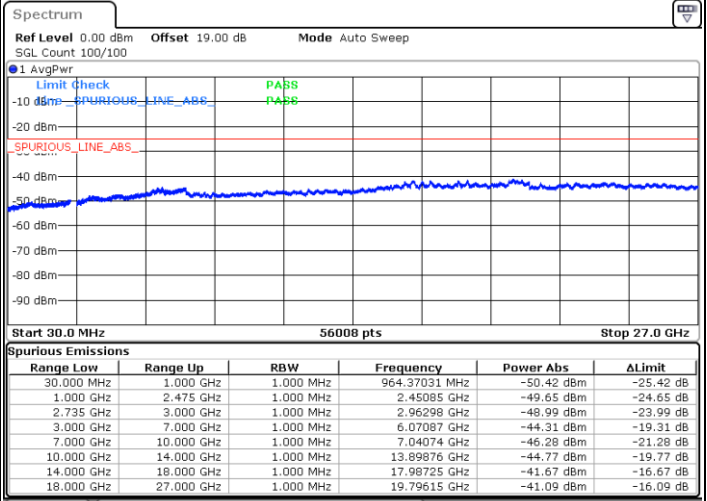

Date: 12.JUL.2022 23:20:33

LTE Band 41C / 15MHz+10MHz

64QAM

Highest Channel / 1RB0 and 1RB49

Highest Channel / 1RB74 and 1RB0

Date: 12.JUL.2022 23:51:05

Date: 12.JUL.2022 23:49:34

Highest Channel / FullIRB

N/A

Date: 12.JUL.2022 23:58:39

LTE Band 41C / 15MHz+15MHz

64QAM

Lowest Channel / 1RB0 and 1RB74

Lowest Channel / 1RB74 and 1RB0

Date: 13.JUL.2022 18:15:50

Date: 13.JUL.2022 18:08:12

Lowest Channel / FullRB

N/A

Date: 13.JUL.2022 18:17:22

LTE Band 41C / 15MHz+15MHz

64QAM

Middle Channel / 1RB0 and 1RB74

Middle Channel / 1RB74 and 1RB0

Date: 13.JUL.2022 18:26:35

Date: 13.JUL.2022 18:34:14

Middle Channel / FullRB

N/A

Date: 13.JUL.2022 18:25:04

LTE Band 41C / 15MHz+15MHz

64QAM

Highest Channel / 1RB0 and 1RB74

Highest Channel / 1RB74 and 1RB0