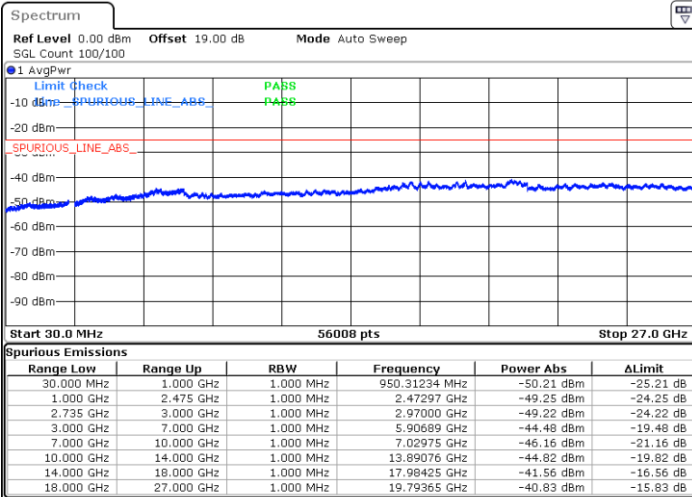

Highest Channel / 1RB0 and 1RB99

Highest Channel / 1RB49 and 1RB0

Date: 13.JUL.2022 01:36:15

Date: 13.JUL.2022 01:34:44

Highest Channel / FullIRB

N/A

Date: 13.JUL.2022 01:43:49

LTE Band 41C / 15MHz+10MHz

64QAM

Lowest Channel / 1RB0 and 1RB49

Lowest Channel / 1RB74 and 1RB80

Date: 12.JUL.2022 23:11:25

Date: 12.JUL.2022 23:03:51

Lowest Channel / FullRB

N/A

Date: 12.JUL.2022 23:12:56