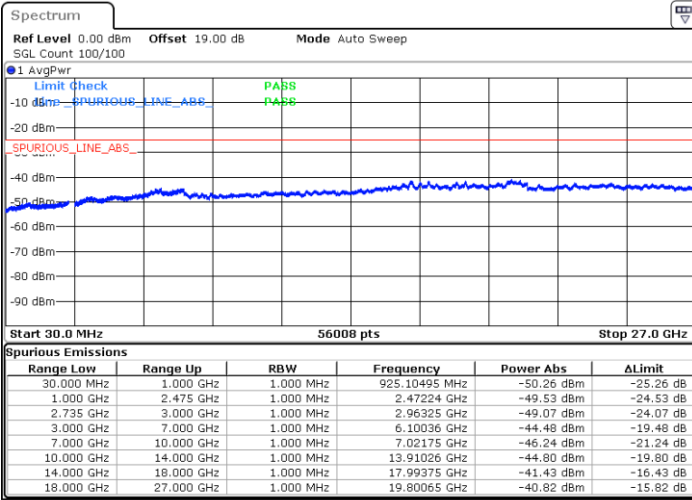

Highest Channel / 1RB99 and 1RB0

Date: 13.JUL.2022 20:39:12

Date: 13.JUL.2022 20:37:41

Highest Channel / FullIRB

N/A

Date: 13.JUL.2022 20:46:47

LTE Band 41C / 20MHz+15MHz

64QAM

Lowest Channel / 1RB0 and 1RB74

Lowest Channel / 1RB99 and 1RB0

Date: 13.JUL.2022 21:26:16

Date: 13.JUL.2022 21:18:41

Lowest Channel / FullIRB

N/A

Date: 13.JUL.2022 21:27:47

LTE Band 41C / 20MHz+15MHz

64QAM

Middle Channel / 1RB0 and 1RB74

Middle Channel / 1RB99 and 1RB0

Date: 13.JUL.2022 21:36:57

Date: 13.JUL.2022 21:44:32

Middle Channel / FullRB

N/A

Date: 13.JUL.2022 21:35:25

LTE Band 41C / 20MHz+15MHz

64QAM

Highest Channel / 1RB0 and 1RB74

Highest Channel / 1RB99 and 1RB0

Date: 13.JUL.2022 22:04:29

Date: 13.JUL.2022 22:02:58

Highest Channel / FullIRB

N/A