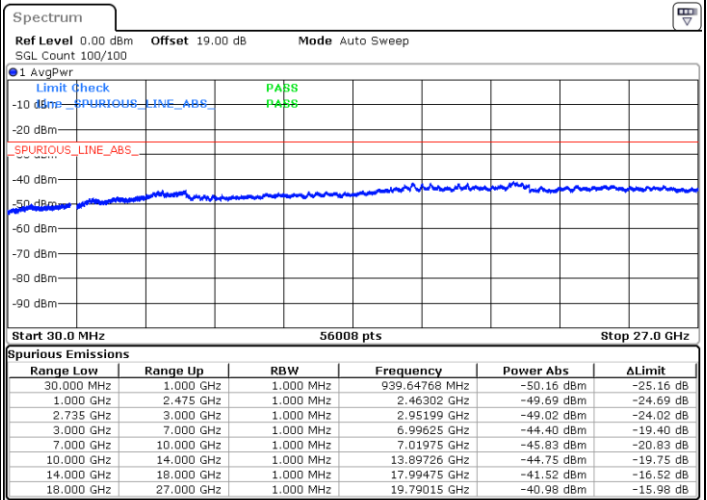

Date: 12.JUL.2022 22:23:59

Highest Channel / FullIRB

N/A

Date: 12.JUL.2022 22:33:04

LTE Band 41C / 10MHz+20MHz

64QAM

Lowest Channel / 1RB0 and 1RB99

Lowest Channel / 1RB49 and 1RB0

Date: 13.JUL.2022 00:56:35

Date: 13.JUL.2022 00:49:00

Lowest Channel / FullRB

N/A

Date: 13.JUL.2022 00:58:06

LTE Band 41C / 10MHz+20MHz

64QAM

Middle Channel / 1RB0 and 1RB99

Middle Channel / 1RB49 and 1RB0

Date: 13.JUL.2022 01:07:15

Date: 13.JUL.2022 01:14:49

Middle Channel / FullRB

N/A

Date: 13.JUL.2022 01:05:44

LTE Band 41C / 10MHz+20MHz

64QAM

Highest Channel / 1RB0 and 1RB99

Highest Channel / 1RB49 and 1RB0

Date: 13.JUL.2022 01:36:15

Date: 13.JUL.2022 01:34:44

Highest Channel / FullIRB

N/A

Date: 13.JUL.2022 01:43:49

LTE Band 41C / 15MHz+10MHz