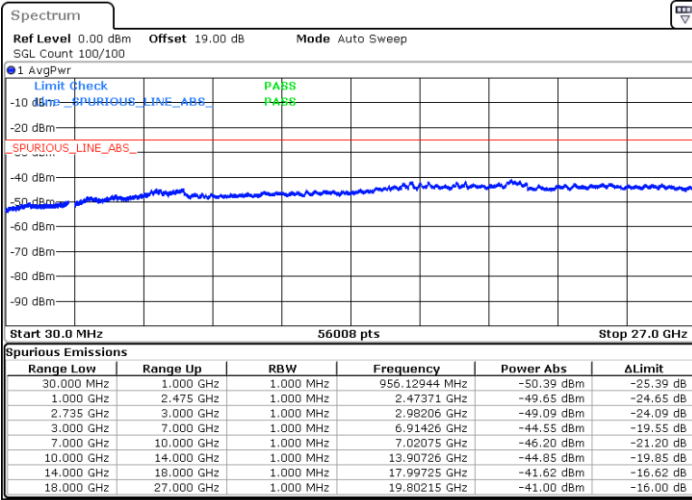

Middle Channel / 1RB0 and 1RB9

Middle Channel / 1RB74 and 1RB0

Date: 13.JUL.2022 16:15:44

Date: 13.JUL.2022 16:23:22

Middle Channel / FullIRB

N/A

Date: 13.JUL.2022 16:14:12

LTE Band 41C / 15MHz+20MHz

64QAM

Highest Channel / 1RB0 and 1RB99

Highest Channel / 1RB74 and 1RB0

Date: 13.JUL.2022 16:50:03

Date: 13.JUL.2022 16:48:31

Highest Channel / FullIRB

N/A

Date: 13.JUL.2022 16:57:42

LTE Band 41C / 20MHz+5MHz

64QAM

Lowest Channel / 1RB0 and 1RB24

Lowest Channel / 1RB99 and 1RB0

Date: 12.JUL.2022 20:06:59

Date: 12.JUL.2022 19:59:24

Lowest Channel / FullRB

N/A