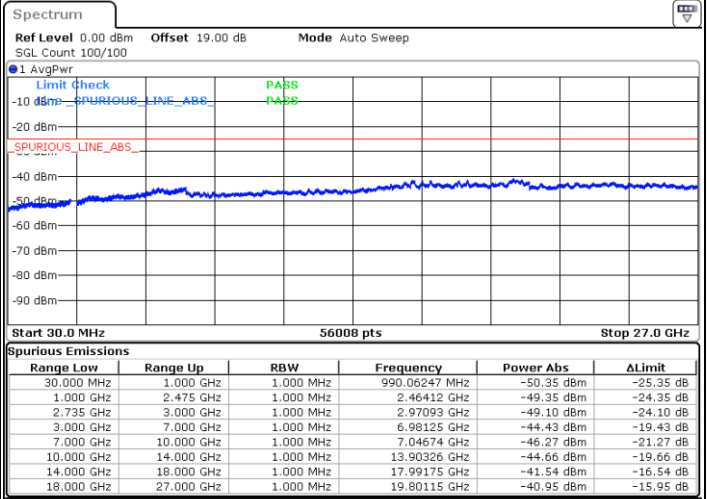

Middle Channel / FullIRB

N/A

Date: 12.JUL.2022 22:10:18

LTE Band 41C / 10MHz+15MHz

64QAM

Highest Channel / 1RB0 and 1RB74

Highest Channel / 1RB49 and 1RB0

Date: 12.JUL.2022 22:25:30

Date: 12.JUL.2022 22:23:59

Highest Channel / FullIRB

N/A

Date: 12.JUL.2022 22:33:04

LTE Band 41C / 10MHz+20MHz

64QAM

Lowest Channel / 1RB0 and 1RB99

Lowest Channel / 1RB49 and 1RB0

Date: 13.JUL.2022 00:56:35

Date: 13.JUL.2022 00:49:00

Lowest Channel / FullRB

N/A

Date: 13.JUL.2022 00:58:06

LTE Band 41C / 10MHz+20MHz

64QAM

Middle Channel / 1RB0 and 1RB99

Highest Channel / 1RB0 and 1RB99

Highest Channel / 1RB49 and 1RB0

Date: 13.JUL.2022 01:36:15

Date: 13.JUL.2022 01:34:44

Highest Channel / FullIRB

N/A

Date: 13.JUL.2022 01:43:49

LTE Band 41C / 15MHz+10MHz