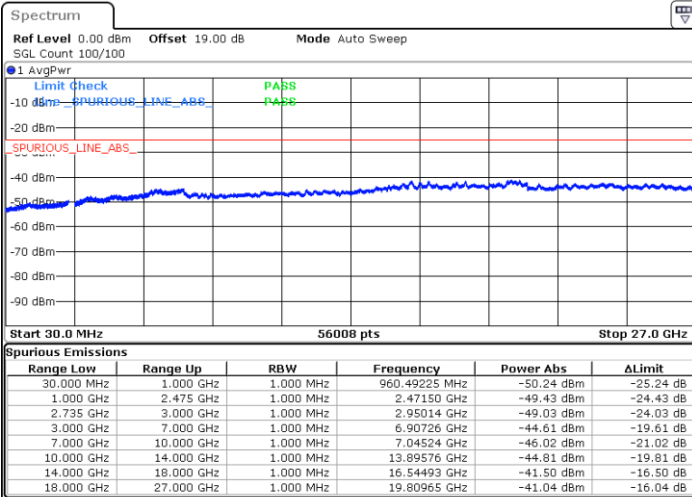

LTE Band 41C / 5MHz+20MHz

64QAM

Highest Channel / 1RB0 and 1RB99

Highest Channel / 1RB24 and 1RB0

Date: 12.JUL.2022 19:19:19

Date: 12.JUL.2022 19:17:48

Highest Channel / FullIRB

N/A

Date: 12.JUL.2022 19:26:53

LTE Band 41C / 10MHz+15MHz

64QAM

Lowest Channel / 1RB0 and 1RB74

Lowest Channel / 1RB49 and 1RB0

Date: 12.JUL.2022 22:01:10

Date: 12.JUL.2022 21:53:37

Lowest Channel / FullRB