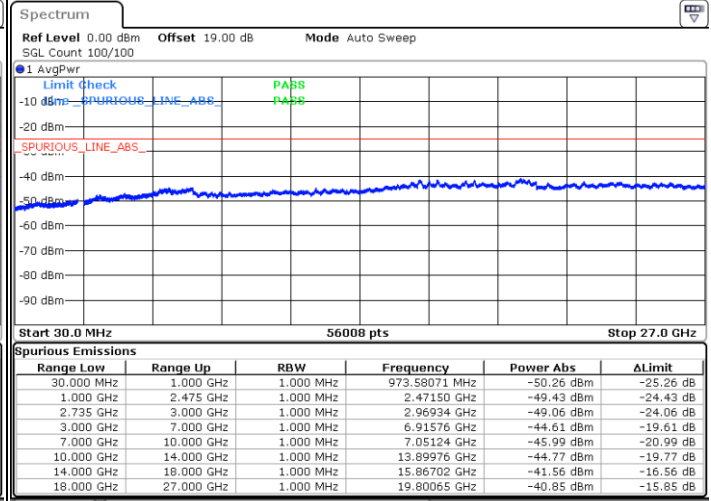

Highest Channel / 1RB0 and 1RB99

Highest Channel / 1RB49 and 1RB0

Date: 13.JUL.2022 01:36:15

Date: 13.JUL.2022 01:34:44

Highest Channel / FullIRB

N/A

Date: 13.JUL.2022 01:43:49

LTE Band 41C / 15MHz+10MHz

64QAM

Lowest Channel / 1RB0 and 1RB49

Lowest Channel / 1RB74 and 1RB80

Date: 12.JUL.2022 23:11:25

Date: 12.JUL.2022 23:03:51

Lowest Channel / FullRB

N/A

Date: 12.JUL.2022 23:12:56