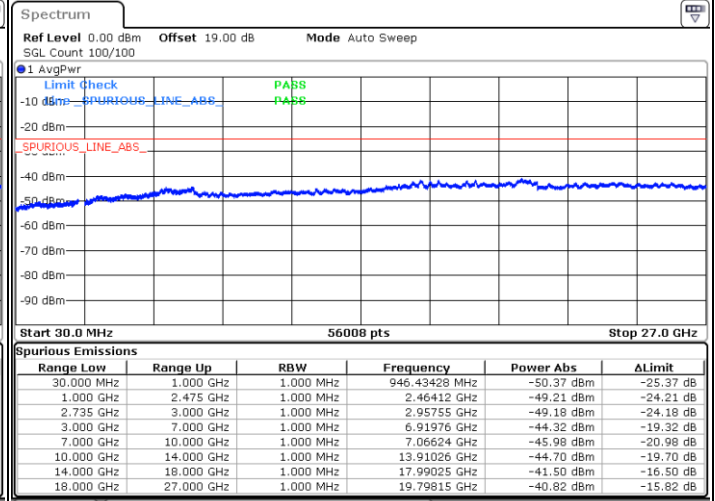

LTE Band 41C / 15MHz+10MHz

64QAM

Middle Channel / 1RB0 and 1RB49

Middle Channel / 1RB74 and 1RB0

Date: 12.JUL.2022 23:22:04

Date: 12.JUL.2022 23:29:38

Middle Channel / FullIRB

N/A

Date: 12.JUL.2022 23:20:33

LTE Band 41C / 15MHz+10MHz

64QAM

Highest Channel / 1RB0 and 1RB49

Highest Channel / 1RB74 and 1RB0

Date: 12.JUL.2022 23:51:05

Date: 12.JUL.2022 23:49:34

Highest Channel / FullIRB

N/A

Date: 12.JUL.2022 23:58:39

LTE Band 41C / 15MHz+15MHz

64QAM

Lowest Channel / 1RB0 and 1RB74

Lowest Channel / 1RB74 and 1RB0

Date: 13.JUL.2022 18:15:50

Date: 13.JUL.2022 18:08:12

Lowest Channel / FullRB

N/A

Date: 13.JUL.2022 18:17:22

LTE Band 41C / 15MHz+15MHz

64QAM

Middle Channel / 1RB0 and 1RB74

Middle Channel / 1RB74 and 1RB0

Date: 13.JUL.2022 18:26:35