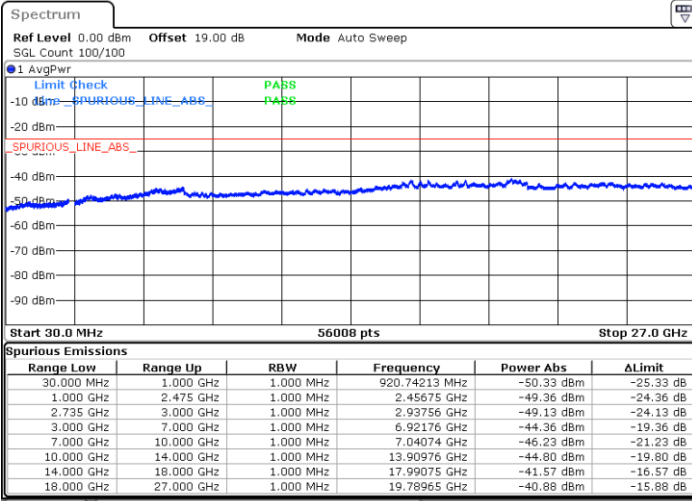

Date: 13.JUL.2022 20:11:40

Date: 13.JUL.2022 20:19:15

Middle Channel / FullRB

N/A

Date: 13.JUL.2022 20:10:09

LTE Band 41C / 20MHz+10MHz

64QAM

Highest Channel / 1RB0 and 1RB49

Highest Channel / 1RB99 and 1RB0

Date: 13.JUL.2022 20:39:12

Date: 13.JUL.2022 20:37:41

Highest Channel / FullIRB

N/A

Date: 13.JUL.2022 20:46:47

LTE Band 41C / 20MHz+15MHz

64QAM

Lowest Channel / 1RB0 and 1RB74

Lowest Channel / 1RB99 and 1RB0

Date: 13.JUL.2022 21:26:16

Date: 13.JUL.2022 21:18:41

Lowest Channel / FullIRB

N/A

Date: 13.JUL.2022 21:27:47

LTE Band 41C / 20MHz+15MHz