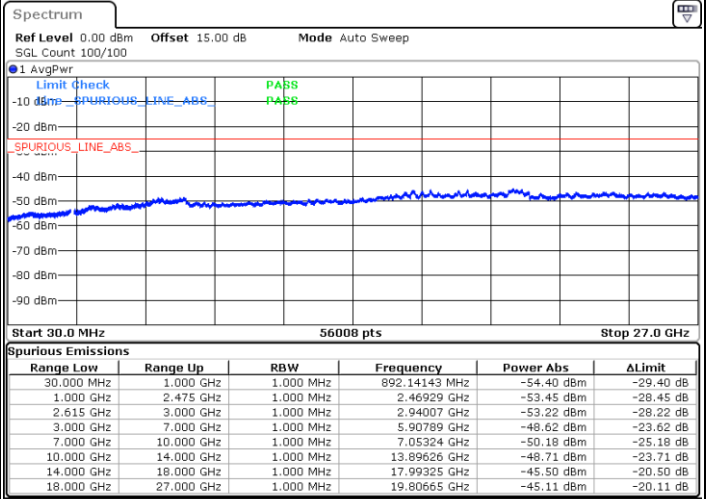

N/A

Date: 14.JUL.2022 01:11:24

LTE Band 7C / 15MHz+10MHz

16QAM

Lowest Channel / 1RB0 and 1RB49

Lowest Channel / 1RB74 and 1RB0

Date: 14.JUL.2022 16:52:30

Date: 14.JUL.2022 16:47:53

Lowest Channel / FullIRB

N/A

Date: 14.JUL.2022 16:57:06

LTE Band 7C / 15MHz+10MHz

16QAM

Middle Channel / 1RB0 and 1RB49

Middle Channel / 1RB74 and 1RB0

Date: 14.JUL.2022 17:09:32

Date: 14.JUL.2022 17:14:07

Middle Channel / FullIRB

N/A

Date: 14.JUL.2022 17:04:56

LTE Band 7C / 15MHz+10MHz

16QAM

Highest Channel / 1RB0 and 1RB49

Highest Channel / 1RB74 and 1RB0

Date: 14.JUL.2022 17:40:26

Date: 14.JUL.2022 17:35:51

Highest Channel / FullIRB

N/A

Date: 14.JUL.2022 17:45:03

LTE Band 7C / 15MHz+15MHz

16QAM

Lowest Channel / 1RB0 and 1RB74