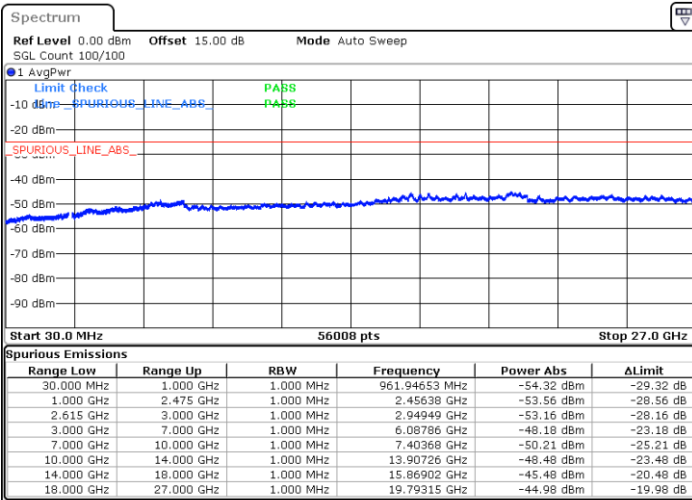

Middle Channel / 1RB0 and 1RB74

Middle Channel / 1RB74 and 1RB0

Date: 14.JUL.2022 10:38:24

Date: 14.JUL.2022 10:43:05

Middle Channel / FullIRB

N/A

Date: 14.JUL.2022 10:33:43

LTE Band 7C / 15MHz+15MHz

16QAM

Highest Channel / 1RB0 and 1RB74

Highest Channel / 1RB74 and 1RB0

Date: 14.JUL.2022 11:11:13

Date: 14.JUL.2022 11:06:33

Highest Channel / FullIRB

N/A

Date: 14.JUL.2022 11:15:54

LTE Band 7C / 15MHz+20MHz

16QAM

Lowest Channel / 1RB0 and 1RB99

Lowest Channel / 1RB74 and 1RB0

Date: 14.JUL.2022 11:58:26

Date: 14.JUL.2022 11:53:46

Lowest Channel / FullIRB

N/A