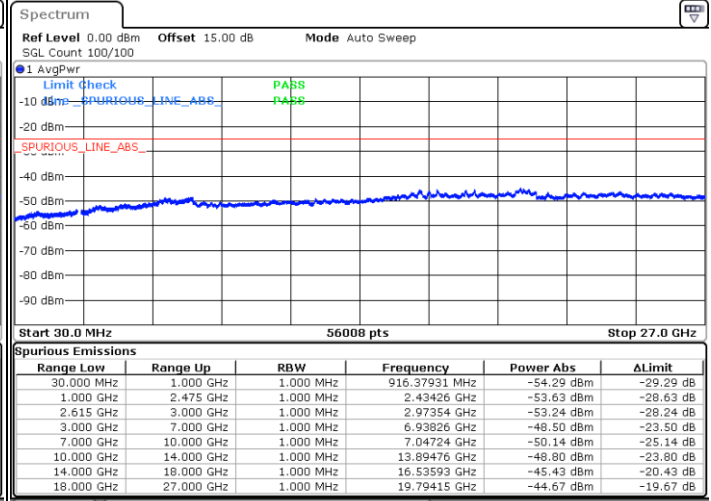

Lowest Channel / 1RB0 and 1RB74

Lowest Channel / 1RB99 and 1RB0

Date: 14.JUL.2022 14:09:50

Date: 14.JUL.2022 14:05:14

Lowest Channel / FullIRB

N/A

Date: 14.JUL.2022 14:14:27

LTE Band 7C / 20MHz+15MHz

LTE Band 7C / 20MHz+15MHz

16QAM

Highest Channel / 1RB0 and 1RB74

Highest Channel / 1RB99 and 1RB0

Date: 14.JUL.2022 14:57:55

Date: 14.JUL.2022 14:53:17

Highest Channel / FullIRB

N/A

Date: 14.JUL.2022 15:02:31

LTE Band 7C / 20MHz+20MHz

16QAM

Lowest Channel / 1RB0 and 1RB99

Lowest Channel / 1RB99 and 1RB0

Date: 14.JUL.2022 15:31:13

Date: 14.JUL.2022 15:26:37

Lowest Channel / FullIRB