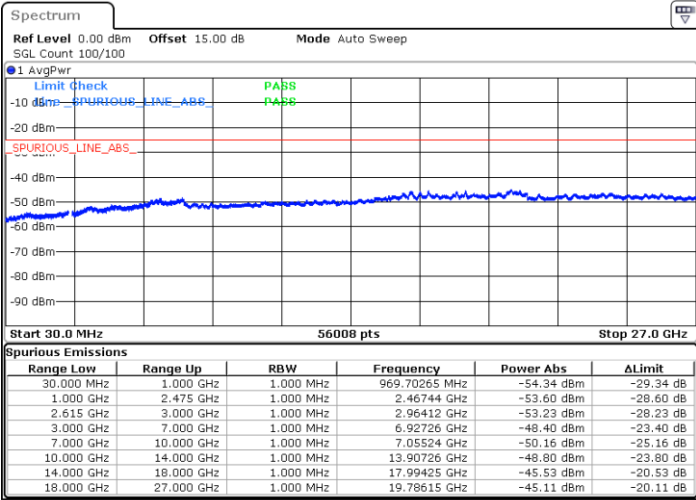

Highest Channel / 1RB0 and 1RB99

Highest Channel / 1RB99 and 1RB0

Date: 14.JUL.2022 16:20:49

Date: 14.JUL.2022 16:13:06

Highest Channel / FullIRB

N/A

Date: 14.JUL.2022 16:22:22

LTE Band 7C / 10MHz+20MHz

16QAM

Lowest Channel / 1RB0 and 1RB99

Lowest Channel / 1RB49 and 1RB0

Date: 14.JUL.2022 00:06:51

Date: 14.JUL.2022 00:02:16

Lowest Channel / FullIRB

N/A

Date: 14.JUL.2022 00:11:27

LTE Band 7C / 10MHz+20MHz

16QAM

MiddleChannel / 1RB0 and 1RB99

Middle Channel / 1RB49 and 1RB0

Date: 14.JUL.2022 00:35:27

Date: 14.JUL.2022 00:40:01

Middle Channel / FullIRB

N/A

Date: 14.JUL.2022 00:30:52

LTE Band 7C / 10MHz+20MHz

16QAM

Highest Channel / 1RB0 and 1RB99

Highest Channel / 1RB49 and 1RB0

Date: 14.JUL.2022 01:06:49

Date: 14.JUL.2022 01:02:14

Highest Channel / FullIRB