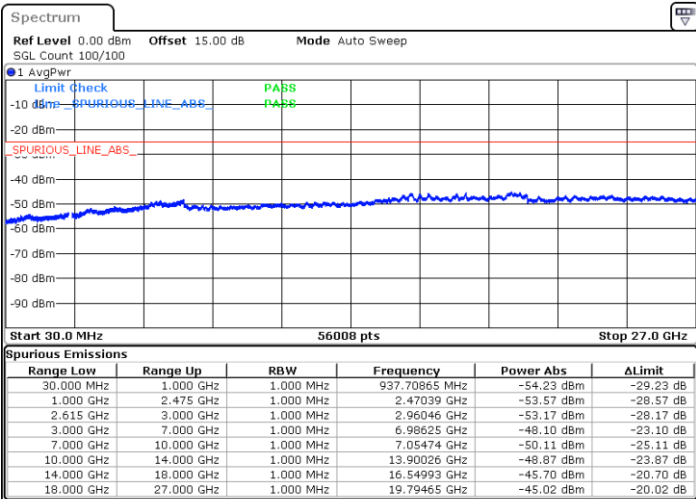

Date: 14.JUL.2022 00:30:52

LTE Band 7C / 10MHz+20MHz

16QAM

Highest Channel / 1RB0 and 1RB99

Highest Channel / 1RB49 and 1RB0

Date: 14.JUL.2022 01:06:49

Date: 14.JUL.2022 01:02:14

Highest Channel / FullIRB

N/A

Date: 14.JUL.2022 01:11:24

LTE Band 7C / 15MHz+10MHz

16QAM

Lowest Channel / 1RB0 and 1RB49

Lowest Channel / 1RB74 and 1RB0

Date: 14.JUL.2022 16:52:30

Date: 14.JUL.2022 16:47:53

Lowest Channel / FullIRB

N/A

Date: 14.JUL.2022 16:57:06

LTE Band 7C / 15MHz+10MHz

16QAM

Middle Channel / 1RB0 and 1RB49

Middle Channel / 1RB74 and 1RB0

Date: 14.JUL.2022 17:09:32

Date: 14.JUL.2022 17:14:07

Middle Channel / FullIRB

N/A

Date: 14.JUL.2022 17:04:56

LTE Band 7C / 15MHz+10MHz

16QAM

Highest Channel / 1RB0 and 1RB49

Highest Channel / 1RB74 and 1RB0