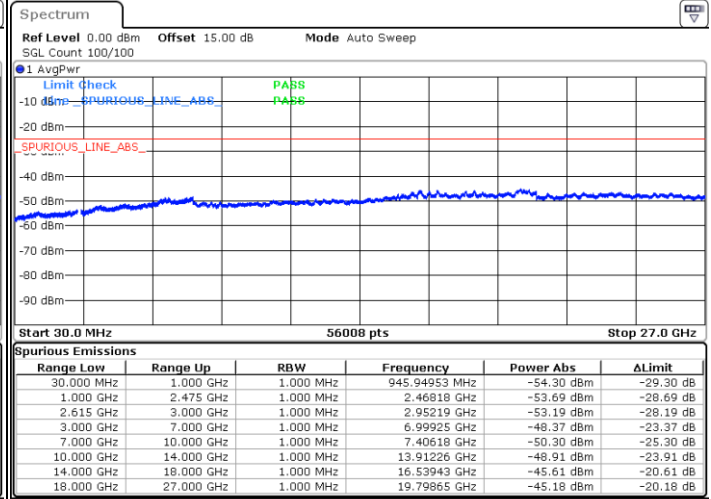

Middle Channel / 1RB99 and 1RB0

Date: 14.JUL.2022 15:49:49

Date: 14.JUL.2022 15:51:21

Middle Channel / FullIRB

N/A

Date: 14.JUL.2022 15:42:09

LTE Band 7C / 20MHz+20MHz

QPSK

Highest Channel / 1RB0 and 1RB99

Highest Channel / 1RB99 and 1RB0

Date: 14.JUL.2022 16:20:49

Date: 14.JUL.2022 16:13:06

Highest Channel / FullIRB

N/A

Date: 14.JUL.2022 16:22:22

LTE Band 7C / 10MHz+20MHz

16QAM

Lowest Channel / 1RB0 and 1RB99

Lowest Channel / 1RB49 and 1RB0

Date: 14.JUL.2022 00:06:51

Date: 14.JUL.2022 00:02:16

Lowest Channel / FullIRB

N/A

Date: 14.JUL.2022 00:11:27

LTE Band 7C / 10MHz+20MHz

16QAM

MiddleChannel / 1RB0 and 1RB99

Middle Channel / 1RB49 and 1RB0

Date: 14.JUL.2022 00:35:27

Date: 14.JUL.2022 00:40:01

Middle Channel / FullIRB

N/A