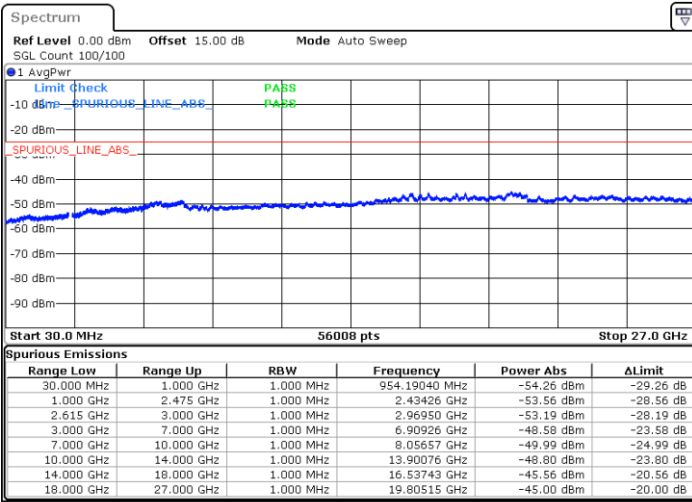

Lowest Channel / FullIRB

N/A

Date: 14.JUL.2022 16:57:06

LTE Band 7C / 15MHz+10MHz

16QAM

Middle Channel / 1RB0 and 1RB49

Middle Channel / 1RB74 and 1RB0

Date: 14.JUL.2022 17:09:32

Date: 14.JUL.2022 17:14:07

Middle Channel / FullIRB

N/A

Date: 14.JUL.2022 17:04:56

LTE Band 7C / 15MHz+10MHz

16QAM

Highest Channel / 1RB0 and 1RB49

Highest Channel / 1RB74 and 1RB0

Date: 14.JUL.2022 17:40:26

Date: 14.JUL.2022 17:35:51

Highest Channel / FullIRB

N/A

Date: 14.JUL.2022 17:45:03

LTE Band 7C / 15MHz+15MHz

16QAM

Lowest Channel / 1RB0 and 1RB74

Lowest Channel / 1RB74 and 1RB0

Date: 14.JUL.2022 10:19:23

Date: 14.JUL.2022 10:14:43

Lowest Channel / FullRB

N/A

Date: 14.JUL.2022 10:24:04

LTE Band 7C / 15MHz+15MHz

16QAM