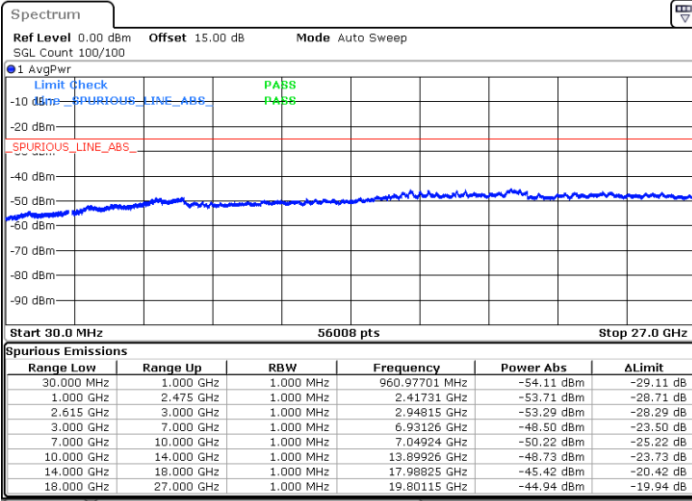

Lowest Channel / 1RB0 and 1RB74

Lowest Channel / 1RB99 and 1RB0

Date: 14.JUL.2022 14:09:50

Date: 14.JUL.2022 14:05:14

Lowest Channel / FullIRB

N/A

Date: 14.JUL.2022 14:14:27

LTE Band 7C / 20MHz+15MHz

16QAM

MiddleChannel / 1RB0 and 1RB74

Middle Channel / 1RB99 and 1RB0

Date: 14.JUL.2022 14:26:55

Date: 14.JUL.2022 14:31:32

Middle Channel / FullIRB

N/A

Date: 14.JUL.2022 14:22:18

LTE Band 7C / 20MHz+15MHz

16QAM

Highest Channel / 1RB0 and 1RB74

Highest Channel / 1RB99 and 1RB0

Date: 14.JUL.2022 14:57:55

Date: 14.JUL.2022 14:53:17

Highest Channel / FullIRB

N/A

Date: 14.JUL.2022 15:02:31

LTE Band 7C / 20MHz+20MHz

16QAM

Lowest Channel / 1RB0 and 1RB99

Lowest Channel / 1RB99 and 1RB0

Date: 14.JUL.2022 15:31:13

Date: 14.JUL.2022 15:26:37

Lowest Channel / FullIRB