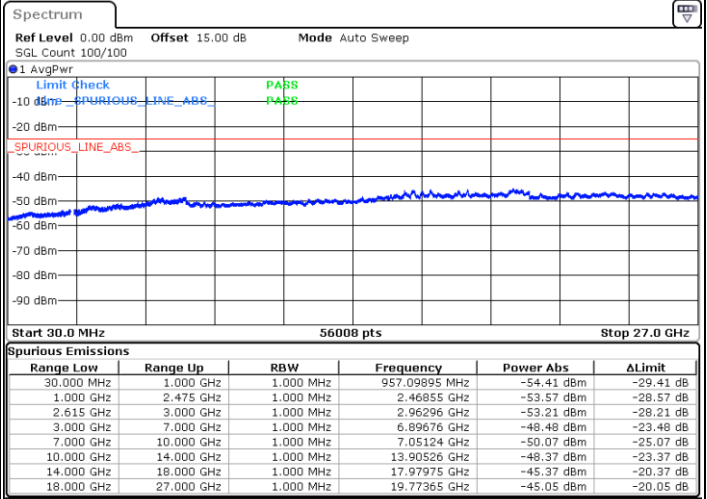

Date: 14.JUL.2022 14:51:46

Highest Channel / FullIRB

N/A

Date: 14.JUL.2022 15:00:59

LTE Band 7C / 20MHz+20MHz

QPSK

Lowest Channel / 1RB0 and 1RB99

Lowest Channel / 1RB99 and 1RB0

Date: 14.JUL.2022 15:29:41

Date: 14.JUL.2022 15:28:09

Lowest Channel / FullIRB

N/A

Date: 14.JUL.2022 15:37:22

LTE Band 7C / 20MHz+20MHz

QPSK

Middle Channel / 1RB0 and 1RB99

Middle Channel / 1RB99 and 1RB0

Date: 14.JUL.2022 15:49:49

Date: 14.JUL.2022 15:51:21

Middle Channel / FullIRB

N/A

Date: 14.JUL.2022 15:42:09

LTE Band 7C / 20MHz+20MHz

QPSK

Highest Channel / 1RB0 and 1RB99

Highest Channel / 1RB99 and 1RB0

Date: 14.JUL.2022 16:20:49

Date: 14.JUL.2022 16:13:06

Highest Channel / FullIRB

N/A

Date: 14.JUL.2022 16:22:22

LTE Band 7C / 10MHz+20MHz