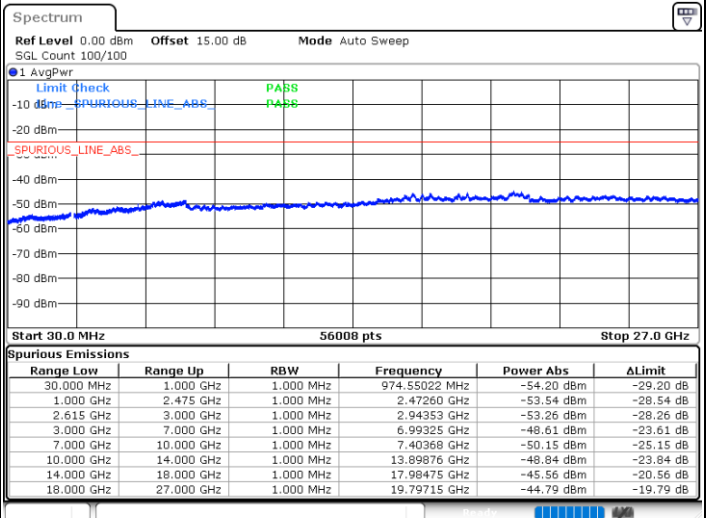

LTE Band 7C / 20MHz+10MHz

QPSK

Highest Channel / 1RB0 and 1RB49

Highest Channel / 1RB99 and 1RB0

Date: 14.JUL.2022 18:21:19

Date: 14.JUL.2022 18:13:37

Highest Channel / FullIRB

N/A

Date: 14.JUL.2022 18:22:52

LTE Band 7C / 20MHz+15MHz

QPSK

Lowest Channel / 1RB0 and 1RB74

Lowest Channel / 1RB99 and 1RB0

Date: 14.JUL.2022 14:08:17

Date: 14.JUL.2022 14:06:45

Lowest Channel / FullRB