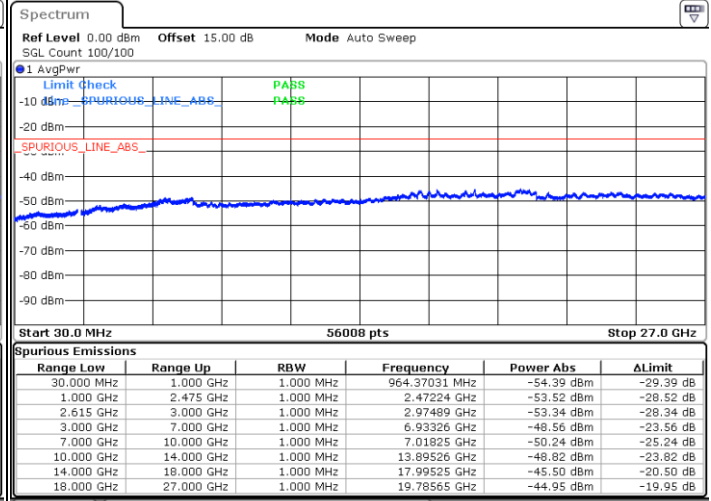

Highest Channel / FullIRB

N/A

Date: 14.JUL.2022 12:55:45

LTE Band 7C / 20MHz+10MHz

16QAM

Lowest Channel / 1RB0 and 1RB49

Lowest Channel / 1RB99 and 1RB0

Date: 14.JUL.2022 01:44:40

Date: 14.JUL.2022 01:40:05

Lowest Channel / FullRB

N/A

Date: 14.JUL.2022 01:49:15

LTE Band 7C / 20MHz+10MHz

16QAM

Middle Channel / 1RB0 and 1RB49

Middle Channel / 1RB99 and 1RB0

Date: 14.JUL.2022 02:03:59

Date: 14.JUL.2022 02:08:33

Middle Channel / FullIRB

N/A

Date: 14.JUL.2022 01:59:23

LTE Band 7C / 20MHz+10MHz

16QAM

Highest Channel / 1RB0 and 1RB49

Highest Channel / 1RB99 and 1RB0

Date: 14.JUL.2022 18:19:46

Date: 14.JUL.2022 18:15:09

Highest Channel / FullIRB

N/A

Date: 14.JUL.2022 18:24:24

LTE Band 7C / 20MHz+15MHz

16QAM