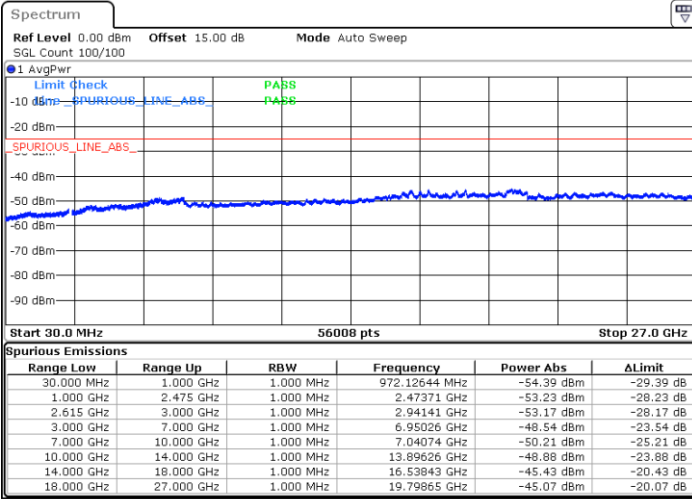

Middle Channel / 1RB99 and 1RB0

Date: 14.JUL.2022 15:49:49

Date: 14.JUL.2022 15:51:21

Middle Channel / FullIRB

N/A

Date: 14.JUL.2022 15:42:09

LTE Band 7C / 20MHz+20MHz

QPSK

Highest Channel / 1RB0 and 1RB99

Highest Channel / 1RB99 and 1RB0

Date: 14.JUL.2022 16:20:49

Date: 14.JUL.2022 16:13:06

Highest Channel / FullIRB

N/A

Date: 14.JUL.2022 16:22:22

LTE Band 7C / 10MHz+20MHz

16QAM

Lowest Channel / 1RB0 and 1RB99

Lowest Channel / 1RB49 and 1RB0

Date: 14.JUL.2022 00:06:51

Date: 14.JUL.2022 00:02:16

Lowest Channel / FullIRB

N/A

Date: 14.JUL.2022 00:11:27