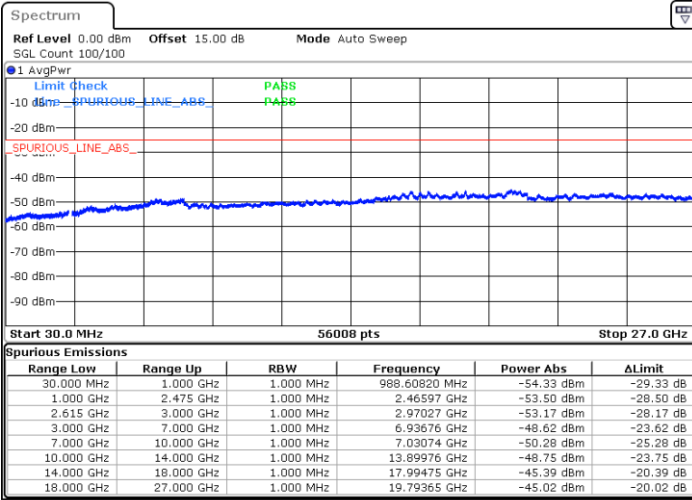

16QAM

Highest Channel / 1RB0 and 1RB74

Highest Channel / 1RB74 and 1RB0

Date: 14.JUL.2022 11:11:13

Date: 14.JUL.2022 11:06:33

Highest Channel / FullIRB

N/A

Date: 14.JUL.2022 11:15:54

LTE Band 7C / 15MHz+20MHz

16QAM

Lowest Channel / 1RB0 and 1RB99

Lowest Channel / 1RB74 and 1RB0

Date: 14.JUL.2022 11:58:26

Date: 14.JUL.2022 11:53:46

Lowest Channel / FullIRB

N/A

Date: 14.JUL.2022 12:06:49

LTE Band 7C / 15MHz+20MHz

16QAM

Middle Channel / 1RB0 and 1RB9

Middle Channel / 1RB74 and 1RB0

Date: 14.JUL.2022 12:19:30

Date: 14.JUL.2022 12:24:11

Middle Channel / FullRB

N/A

Date: 14.JUL.2022 12:14:49

LTE Band 7C / 15MHz+20MHz

16QAM

Highest Channel / 1RB0 and 1RB99

Highest Channel / 1RB74 and 1RB0

Date: 14.JUL.2022 12:51:03

Date: 14.JUL.2022 12:46:22