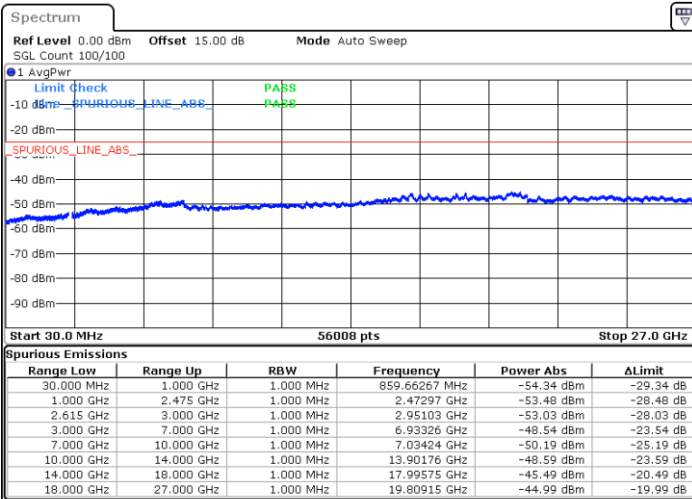

LTE Band 7C / 15MHz+20MHz

16QAM

Lowest Channel / 1RB0 and 1RB99

Lowest Channel / 1RB74 and 1RB0

Date: 14.JUL.2022 11:58:26

Date: 14.JUL.2022 11:53:46

Lowest Channel / FullIRB

N/A

Date: 14.JUL.2022 12:06:49

LTE Band 7C / 15MHz+20MHz

16QAM

Middle Channel / 1RB0 and 1RB9

Middle Channel / 1RB74 and 1RB0

Date: 14.JUL.2022 12:19:30

Date: 14.JUL.2022 12:24:11

Middle Channel / FullRB

N/A

Date: 14.JUL.2022 12:14:49

LTE Band 7C / 15MHz+20MHz

16QAM

Highest Channel / 1RB0 and 1RB99

Highest Channel / 1RB74 and 1RB0

Date: 14.JUL.2022 12:51:03

Date: 14.JUL.2022 12:46:22

Highest Channel / FullIRB

N/A

Date: 14.JUL.2022 12:55:45

LTE Band 7C / 20MHz+10MHz

16QAM

Lowest Channel / 1RB0 and 1RB49

Lowest Channel / 1RB99 and 1RB0

Date: 14.JUL.2022 01:44:40