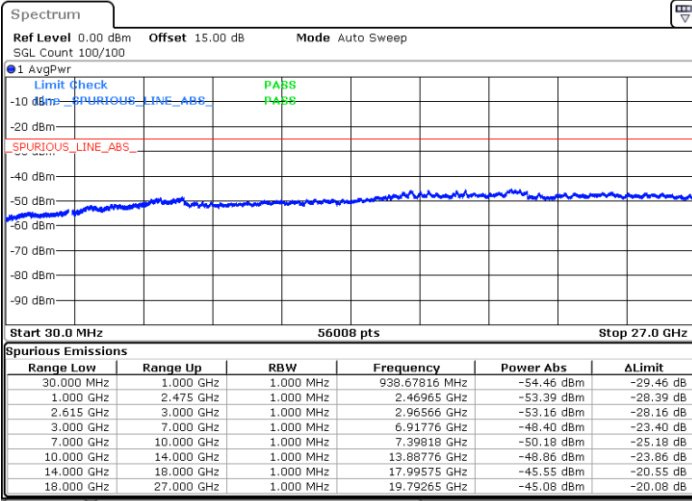

Date: 14.JUL.2022 01:40:05

Lowest Channel / FullRB

N/A

Date: 14.JUL.2022 01:49:15

LTE Band 7C / 20MHz+10MHz

16QAM

Middle Channel / 1RB0 and 1RB49

Middle Channel / 1RB99 and 1RB0

Date: 14.JUL.2022 02:03:59

Date: 14.JUL.2022 02:08:33

Middle Channel / FullIRB

N/A

Date: 14.JUL.2022 01:59:23

LTE Band 7C / 20MHz+10MHz

16QAM

Highest Channel / 1RB0 and 1RB49

Highest Channel / 1RB99 and 1RB0

Date: 14.JUL.2022 18:19:46

Date: 14.JUL.2022 18:15:09

Highest Channel / FullIRB

N/A

Date: 14.JUL.2022 18:24:24

LTE Band 7C / 20MHz+15MHz

16QAM

Lowest Channel / 1RB0 and 1RB74

Lowest Channel / 1RB99 and 1RB0

Date: 14.JUL.2022 14:09:50

Date: 14.JUL.2022 14:05:14

Lowest Channel / FullIRB

N/A

Date: 14.JUL.2022 14:14:27

LTE Band 7C / 20MHz+15MHz