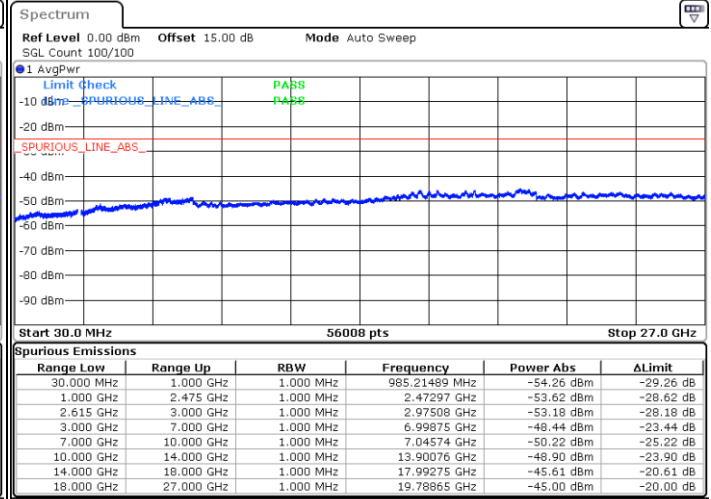

LTE Band 7C / 20MHz+15MHz

16QAM

Highest Channel / 1RB0 and 1RB74

Highest Channel / 1RB99 and 1RB0

Date: 14.JUL.2022 14:57:55

Date: 14.JUL.2022 14:53:17

Highest Channel / FullIRB

N/A

Date: 14.JUL.2022 15:02:31

LTE Band 7C / 20MHz+20MHz

16QAM

Lowest Channel / 1RB0 and 1RB99

Lowest Channel / 1RB99 and 1RB0

Date: 14.JUL.2022 15:31:13

Date: 14.JUL.2022 15:26:37

Lowest Channel / FullIRB

N/A

Date: 14.JUL.2022 15:35:50

LTE Band 7C / 20MHz+20MHz

16QAM

Middle Channel / 1RB0 and 1RB99

Middle Channel / 1RB99 and 1RB0

Date: 14.JUL.2022 15:48:17

Date: 14.JUL.2022 15:52:53