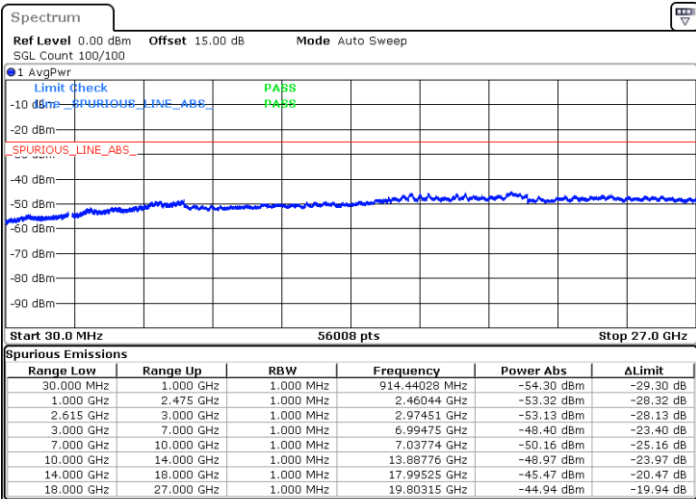

N/A

Date: 14.JUL.2022 01:11:24

LTE Band 7C / 15MHz+10MHz

16QAM

Lowest Channel / 1RB0 and 1RB49

Lowest Channel / 1RB74 and 1RB0

Date: 14.JUL.2022 16:52:30

Date: 14.JUL.2022 16:47:53

Lowest Channel / FullIRB

N/A

Date: 14.JUL.2022 16:57:06

LTE Band 7C / 15MHz+10MHz

16QAM

Middle Channel / 1RB0 and 1RB49

Middle Channel / 1RB74 and 1RB0

Date: 14.JUL.2022 17:09:32

Date: 14.JUL.2022 17:14:07

Middle Channel / FullIRB

N/A

Date: 14.JUL.2022 17:04:56

LTE Band 7C / 15MHz+10MHz

16QAM

Highest Channel / 1RB0 and 1RB49

Highest Channel / 1RB74 and 1RB0

Date: 14.JUL.2022 17:40:26

Date: 14.JUL.2022 17:35:51

Highest Channel / FullIRB

N/A

Date: 14.JUL.2022 17:45:03

LTE Band 7C / 15MHz+15MHz

16QAM

Lowest Channel / 1RB0 and 1RB74