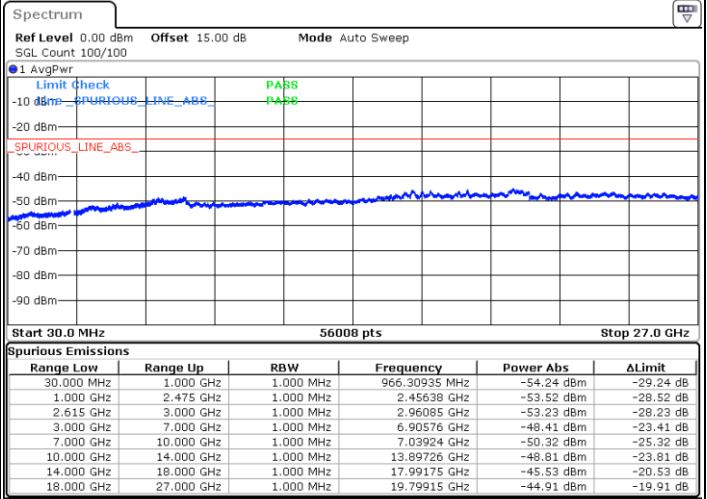

N/A

Date: 14.JUL.2022 12:14:49

LTE Band 7C / 15MHz+20MHz

16QAM

Highest Channel / 1RB0 and 1RB99

Highest Channel / 1RB74 and 1RB0

Date: 14.JUL.2022 12:51:03

Date: 14.JUL.2022 12:46:22

Highest Channel / FullIRB

N/A

Date: 14.JUL.2022 12:55:45

LTE Band 7C / 20MHz+10MHz

16QAM

Lowest Channel / 1RB0 and 1RB49

Lowest Channel / 1RB99 and 1RB0

Date: 14.JUL.2022 01:44:40

Date: 14.JUL.2022 01:40:05

Lowest Channel / FullRB

N/A

Date: 14.JUL.2022 01:49:15

LTE Band 7C / 20MHz+10MHz

16QAM

Middle Channel / 1RB0 and 1RB49

Middle Channel / 1RB99 and 1RB0

Date: 14.JUL.2022 02:03:59

Date: 14.JUL.2022 02:08:33

Middle Channel / FullIRB

N/A

Date: 14.JUL.2022 01:59:23

LTE Band 7C / 20MHz+10MHz

16QAM

Highest Channel / 1RB0 and 1RB49