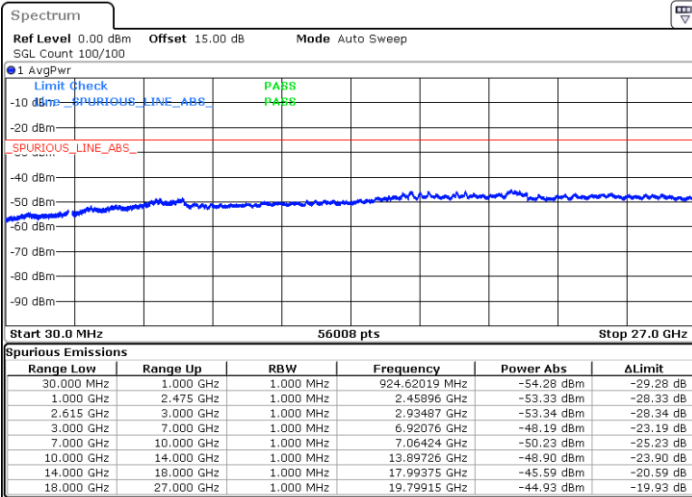

N/A

Date: 14.JUL.2022 12:14:49

LTE Band 7C / 15MHz+20MHz

16QAM

Highest Channel / 1RB0 and 1RB99

Highest Channel / 1RB74 and 1RB0

Date: 14.JUL.2022 12:51:03

Date: 14.JUL.2022 12:46:22

Highest Channel / FullIRB

N/A

Date: 14.JUL.2022 12:55:45

LTE Band 7C / 20MHz+10MHz

16QAM

Lowest Channel / 1RB0 and 1RB49

Lowest Channel / 1RB99 and 1RB0

Date: 14.JUL.2022 01:44:40

Date: 14.JUL.2022 01:40:05

Lowest Channel / FullRB

N/A

Date: 14.JUL.2022 01:49:15

LTE Band 7C / 20MHz+10MHz

16QAM

Middle Channel / 1RB0 and 1RB49

Middle Channel / 1RB99 and 1RB0

Date: 14.JUL.2022 02:03:59

Date: 14.JUL.2022 02:08:33

Middle Channel / FullIRB

N/A

Date: 14.JUL.2022 01:59:23

LTE Band 7C / 20MHz+10MHz

16QAM

Highest Channel / 1RB0 and 1RB49