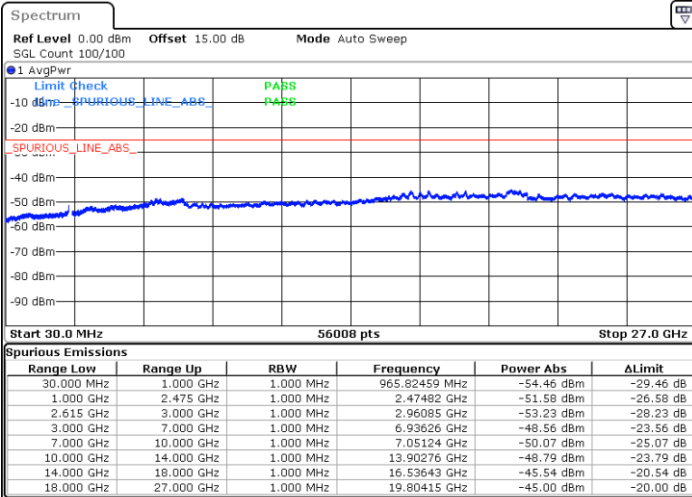

LTE Band 7C / 20MHz+15MHz

16QAM

Highest Channel / 1RB0 and 1RB74

Highest Channel / 1RB99 and 1RB0

Date: 14.JUL.2022 14:57:55

Date: 14.JUL.2022 14:53:17

Highest Channel / FullIRB

N/A

Date: 14.JUL.2022 15:02:31

LTE Band 7C / 20MHz+20MHz

16QAM

Lowest Channel / 1RB0 and 1RB99

Lowest Channel / 1RB99 and 1RB0

Date: 14.JUL.2022 15:31:13

Date: 14.JUL.2022 15:26:37

Lowest Channel / FullIRB

N/A

Date: 14.JUL.2022 15:35:50

LTE Band 7C / 20MHz+20MHz

16QAM

Middle Channel / 1RB0 and 1RB99

Middle Channel / 1RB99 and 1RB0

Date: 14.JUL.2022 15:48:17

Date: 14.JUL.2022 15:52:53