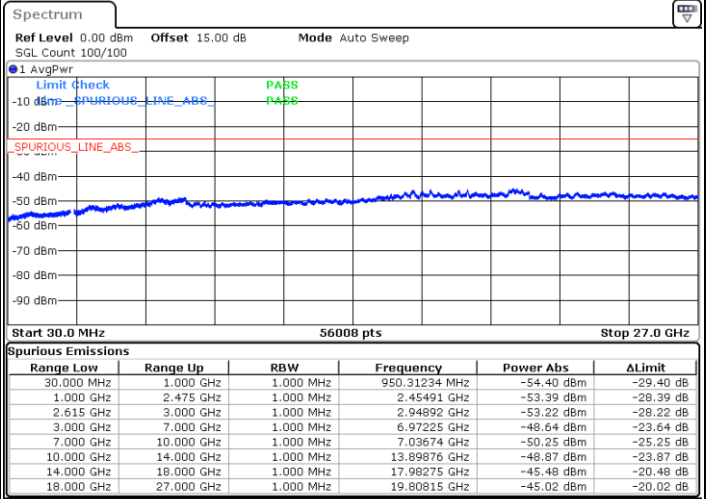

LTE Band 7C / 20MHz+10MHz

QPSK

Highest Channel / 1RB0 and 1RB49

Highest Channel / 1RB99 and 1RB0

Date: 14.JUL.2022 18:21:19

Date: 14.JUL.2022 18:13:37

Highest Channel / FullIRB

N/A

Date: 14.JUL.2022 18:22:52

LTE Band 7C / 20MHz+15MHz

QPSK

Lowest Channel / 1RB0 and 1RB74

Lowest Channel / 1RB99 and 1RB0

Date: 14.JUL.2022 14:08:17

Date: 14.JUL.2022 14:06:45

Lowest Channel / FullRB

N/A

Date: 14.JUL.2022 14:15:59

LTE Band 7C / 20MHz+15MHz

QPSK

MiddleChannel / 1RB0 and 1RB74

Middle Channel / 1RB99 and 1RB0

Date: 14.JUL.2022 14:28:28

Date: 14.JUL.2022 14:30:00

Middle Channel / FullIRB

N/A

Date: 14.JUL.2022 14:20:46

LTE Band 7C / 20MHz+15MHz

QPSK

Highest Channel / 1RB0 and 1RB74

Highest Channel / 1RB99 and 1RB0

Date: 14.JUL.2022 14:59:27