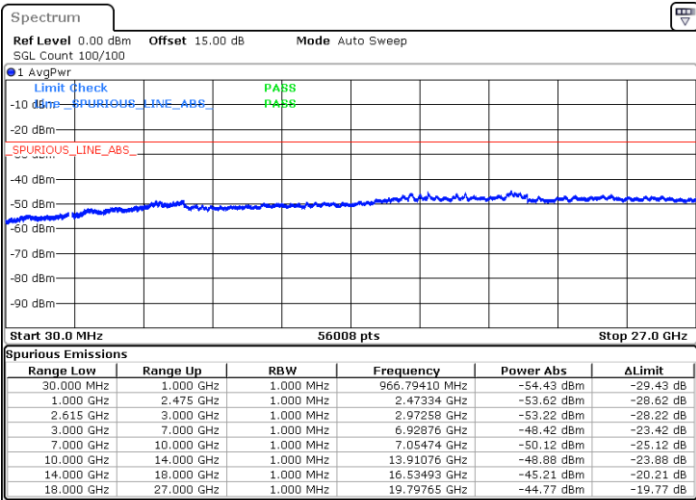

Date: 14.JUL.2022 00:30:52

LTE Band 7C / 10MHz+20MHz

16QAM

Highest Channel / 1RB0 and 1RB99

Highest Channel / 1RB49 and 1RB0

Date: 14.JUL.2022 01:06:49

Date: 14.JUL.2022 01:02:14

Highest Channel / FullIRB

N/A

Date: 14.JUL.2022 01:11:24

LTE Band 7C / 15MHz+10MHz

16QAM

Lowest Channel / 1RB0 and 1RB49

Lowest Channel / 1RB74 and 1RB0

Date: 14.JUL.2022 16:52:30

Date: 14.JUL.2022 16:47:53

Lowest Channel / FullIRB

N/A

Date: 14.JUL.2022 16:57:06

LTE Band 7C / 15MHz+10MHz

16QAM

Middle Channel / 1RB0 and 1RB49

Middle Channel / 1RB74 and 1RB0

Date: 14.JUL.2022 17:09:32

Date: 14.JUL.2022 17:14:07

Middle Channel / FullIRB

N/A

Date: 14.JUL.2022 17:04:56

LTE Band 7C / 15MHz+10MHz

16QAM

Highest Channel / 1RB0 and 1RB49

Highest Channel / 1RB74 and 1RB0