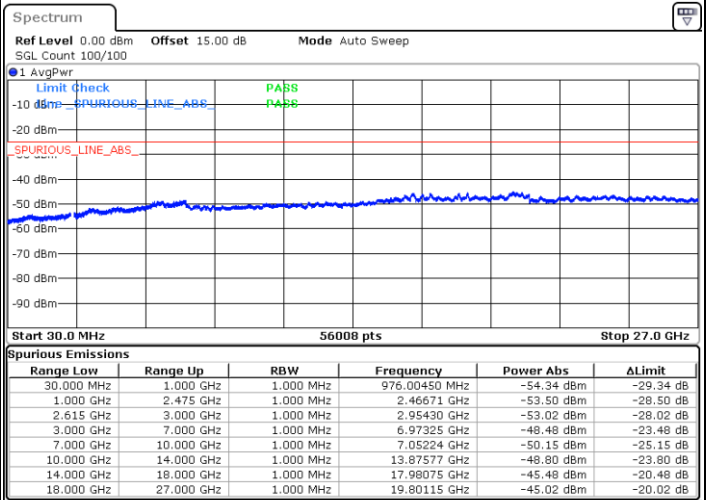

Date: 14.JUL.2022 00:30:52

LTE Band 7C / 10MHz+20MHz

16QAM

Highest Channel / 1RB0 and 1RB99

Highest Channel / 1RB49 and 1RB0

Date: 14.JUL.2022 01:06:49

Date: 14.JUL.2022 01:02:14

Highest Channel / FullIRB

N/A

Date: 14.JUL.2022 01:11:24

LTE Band 7C / 15MHz+10MHz

16QAM

Lowest Channel / 1RB0 and 1RB49

Lowest Channel / 1RB74 and 1RB0

Date: 14.JUL.2022 16:52:30

Date: 14.JUL.2022 16:47:53

Lowest Channel / FullIRB

N/A

Date: 14.JUL.2022 16:57:06

LTE Band 7C / 15MHz+10MHz

16QAM

Middle Channel / 1RB0 and 1RB49

Middle Channel / 1RB74 and 1RB0

Date: 14.JUL.2022 17:09:32

Date: 14.JUL.2022 17:14:07

Middle Channel / FullIRB

N/A

Date: 14.JUL.2022 17:04:56

LTE Band 7C / 15MHz+10MHz

16QAM

Highest Channel / 1RB0 and 1RB49

Highest Channel / 1RB74 and 1RB0