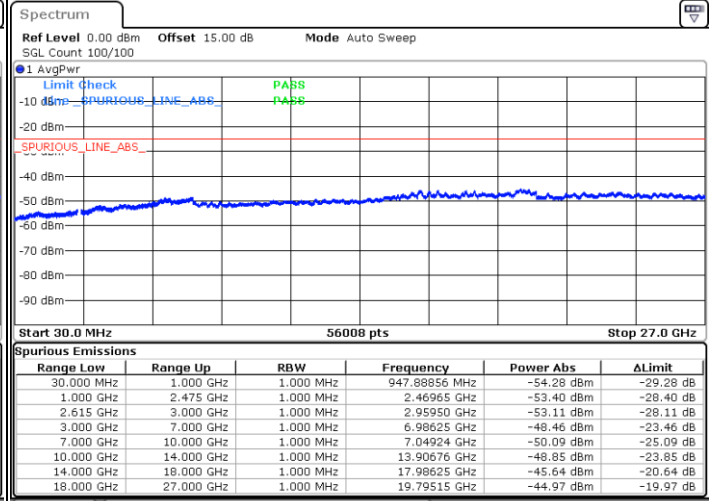

Middle Channel / FullIRB

N/A

Date: 14.JUL.2022 14:20:46

LTE Band 7C / 20MHz+15MHz

QPSK

Highest Channel / 1RB0 and 1RB74

Highest Channel / 1RB99 and 1RB0

Date: 14.JUL.2022 14:59:27

Date: 14.JUL.2022 14:51:46

Highest Channel / FullIRB

N/A

Date: 14.JUL.2022 15:00:59

LTE Band 7C / 20MHz+20MHz

QPSK

Lowest Channel / 1RB0 and 1RB99

Lowest Channel / 1RB99 and 1RB0

Date: 14.JUL.2022 15:29:41

Date: 14.JUL.2022 15:28:09

Lowest Channel / FullIRB

N/A

Date: 14.JUL.2022 15:37:22

LTE Band 7C / 20MHz+20MHz

QPSK

Middle Channel / 1RB0 and 1RB99

Highest Channel / 1RB0 and 1RB99

Highest Channel / 1RB99 and 1RB0

Date: 14.JUL.2022 16:20:49

Date: 14.JUL.2022 16:13:06

Highest Channel / FullIRB

N/A

Date: 14.JUL.2022 16:22:22

LTE Band 7C / 10MHz+20MHz