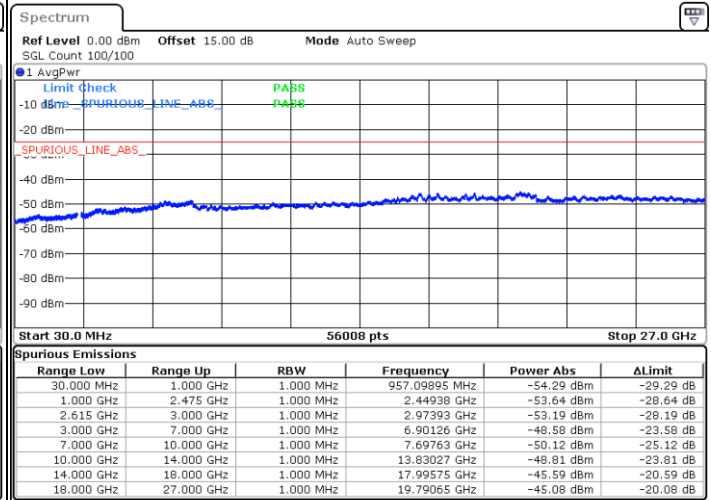

Date: 14.JUL.2022 02:03:59

Date: 14.JUL.2022 02:08:33

Middle Channel / FullIRB

N/A

Date: 14.JUL.2022 01:59:23

LTE Band 7C / 20MHz+10MHz

16QAM

Highest Channel / 1RB0 and 1RB49

Highest Channel / 1RB99 and 1RB0

Date: 14.JUL.2022 18:19:46

Date: 14.JUL.2022 18:15:09

Highest Channel / FullIRB

N/A

Date: 14.JUL.2022 18:24:24

LTE Band 7C / 20MHz+15MHz

16QAM

Lowest Channel / 1RB0 and 1RB74

Lowest Channel / 1RB99 and 1RB0

Date: 14.JUL.2022 14:09:50

Date: 14.JUL.2022 14:05:14

Lowest Channel / FullIRB

N/A

Date: 14.JUL.2022 14:14:27

LTE Band 7C / 20MHz+15MHz