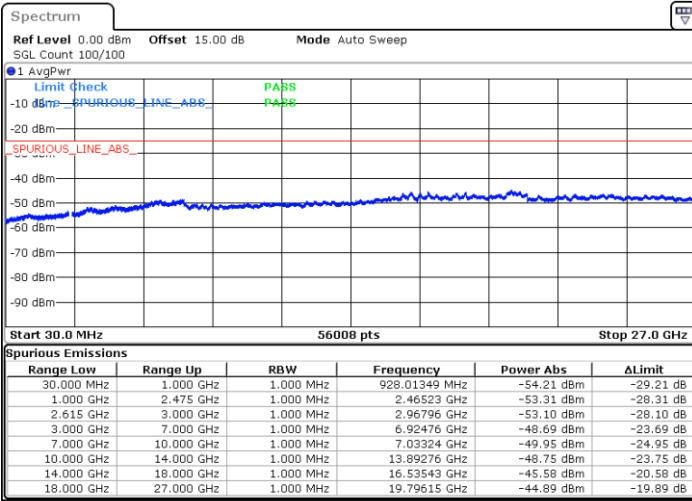

Lowest Channel / 1RB74 and 1RB0

Date: 14.JUL.2022 10:19:23

Date: 14.JUL.2022 10:14:43

Lowest Channel / FullRB

N/A

Date: 14.JUL.2022 10:24:04

LTE Band 7C / 15MHz+15MHz

16QAM

Middle Channel / 1RB0 and 1RB74

Middle Channel / 1RB74 and 1RB0

Date: 14.JUL.2022 10:38:24

Date: 14.JUL.2022 10:43:05

Middle Channel / FullIRB

N/A

Date: 14.JUL.2022 10:33:43

LTE Band 7C / 15MHz+15MHz

16QAM

Highest Channel / 1RB0 and 1RB74

Highest Channel / 1RB74 and 1RB0

Date: 14.JUL.2022 11:11:13

Date: 14.JUL.2022 11:06:33

Highest Channel / FullIRB

N/A

Date: 14.JUL.2022 11:15:54