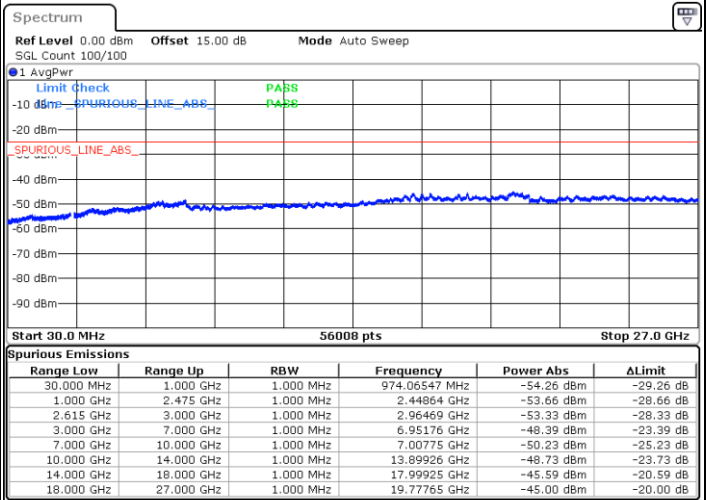

Date: 14.JUL.2022 17:40:26

Date: 14.JUL.2022 17:35:51

Highest Channel / FullIRB

N/A

Date: 14.JUL.2022 17:45:03

LTE Band 7C / 15MHz+15MHz

16QAM

Lowest Channel / 1RB0 and 1RB74

Lowest Channel / 1RB74 and 1RB0

Date: 14.JUL.2022 10:19:23

Date: 14.JUL.2022 10:14:43

Lowest Channel / FullRB

N/A

Date: 14.JUL.2022 10:24:04

LTE Band 7C / 15MHz+15MHz

16QAM

Middle Channel / 1RB0 and 1RB74

Middle Channel / 1RB74 and 1RB0

Date: 14.JUL.2022 10:38:24

Date: 14.JUL.2022 10:43:05

Middle Channel / FullIRB

N/A

Date: 14.JUL.2022 10:33:43

LTE Band 7C / 15MHz+15MHz