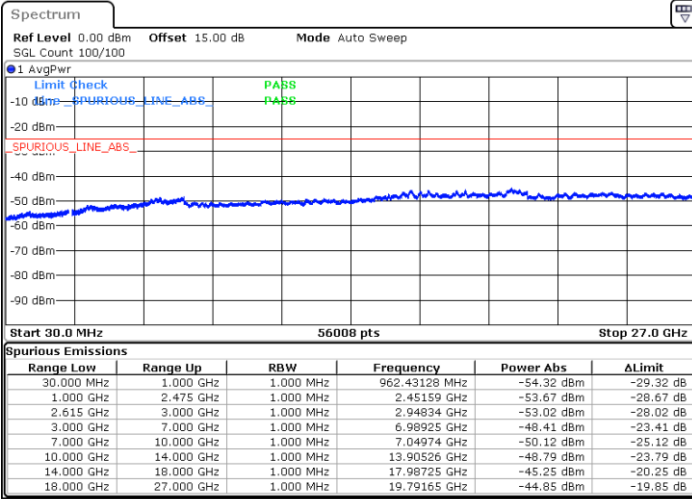

LTE Band 7C / 20MHz+10MHz

QPSK

Highest Channel / 1RB0 and 1RB49

Highest Channel / 1RB99 and 1RB0

Date: 14.JUL.2022 18:21:19

Date: 14.JUL.2022 18:13:37

Highest Channel / FullIRB

N/A

Date: 14.JUL.2022 18:22:52

LTE Band 7C / 20MHz+15MHz

QPSK

Lowest Channel / 1RB0 and 1RB74

Lowest Channel / 1RB99 and 1RB0

Date: 14.JUL.2022 14:08:17

Date: 14.JUL.2022 14:06:45

Lowest Channel / FullRB

N/A

Date: 14.JUL.2022 14:15:59

LTE Band 7C / 20MHz+15MHz

QPSK

MiddleChannel / 1RB0 and 1RB74

Middle Channel / 1RB99 and 1RB0

Date: 14.JUL.2022 14:28:28

Date: 14.JUL.2022 14:30:00

Middle Channel / FullIRB

N/A

Date: 14.JUL.2022 14:20:46

LTE Band 7C / 20MHz+15MHz

QPSK

Highest Channel / 1RB0 and 1RB74

Highest Channel / 1RB99 and 1RB0

Date: 14.JUL.2022 14:59:27