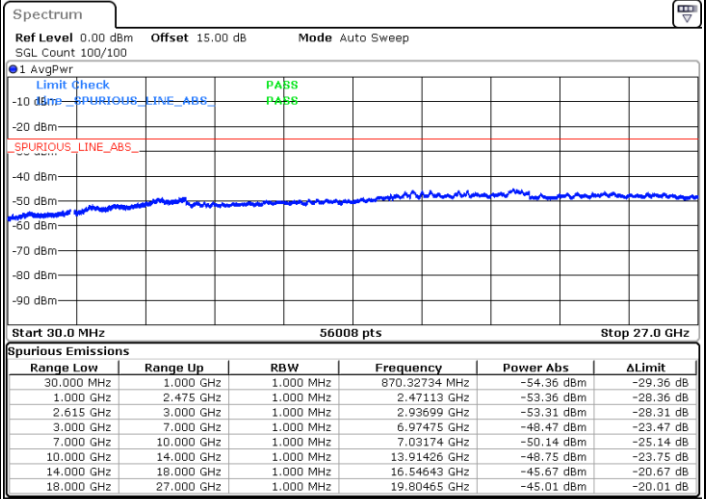

Date: 14.JUL.2022 12:06:49

LTE Band 7C / 15MHz+20MHz

16QAM

Middle Channel / 1RB0 and 1RB9

Middle Channel / 1RB74 and 1RB0

Date: 14.JUL.2022 12:19:30

Date: 14.JUL.2022 12:24:11

Middle Channel / FullRB

N/A

Date: 14.JUL.2022 12:14:49

LTE Band 7C / 15MHz+20MHz

16QAM

Highest Channel / 1RB0 and 1RB99

Highest Channel / 1RB74 and 1RB0

Date: 14.JUL.2022 12:51:03

Date: 14.JUL.2022 12:46:22

Highest Channel / FullIRB

N/A

Date: 14.JUL.2022 12:55:45

LTE Band 7C / 20MHz+10MHz

16QAM

Lowest Channel / 1RB0 and 1RB49

Lowest Channel / 1RB99 and 1RB0

Date: 14.JUL.2022 01:44:40