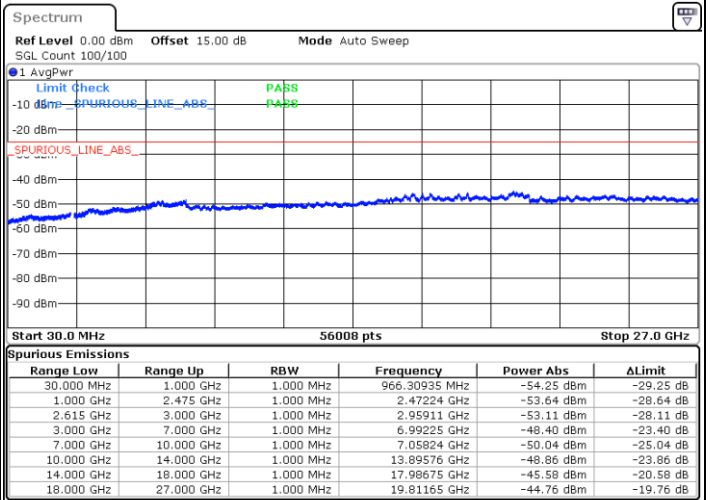

Date: 14.JUL.2022 18:22:52

LTE Band 7C / 20MHz+15MHz

QPSK

Lowest Channel / 1RB0 and 1RB74

Lowest Channel / 1RB99 and 1RB0

Date: 14.JUL.2022 14:08:17

Date: 14.JUL.2022 14:06:45

Lowest Channel / FullRB

N/A

Date: 14.JUL.2022 14:15:59

LTE Band 7C / 20MHz+15MHz

QPSK

MiddleChannel / 1RB0 and 1RB74

Middle Channel / 1RB99 and 1RB0

Date: 14.JUL.2022 14:28:28

Date: 14.JUL.2022 14:30:00

Middle Channel / FullIRB

N/A

Date: 14.JUL.2022 14:20:46

LTE Band 7C / 20MHz+15MHz

QPSK

Highest Channel / 1RB0 and 1RB74

Highest Channel / 1RB99 and 1RB0

Date: 14.JUL.2022 14:59:27

Date: 14.JUL.2022 14:51:46

Highest Channel / FullIRB

N/A

Date: 14.JUL.2022 15:00:59

LTE Band 7C / 20MHz+20MHz

QPSK

Lowest Channel / 1RB0 and 1RB99

Lowest Channel / 1RB99 and 1RB0