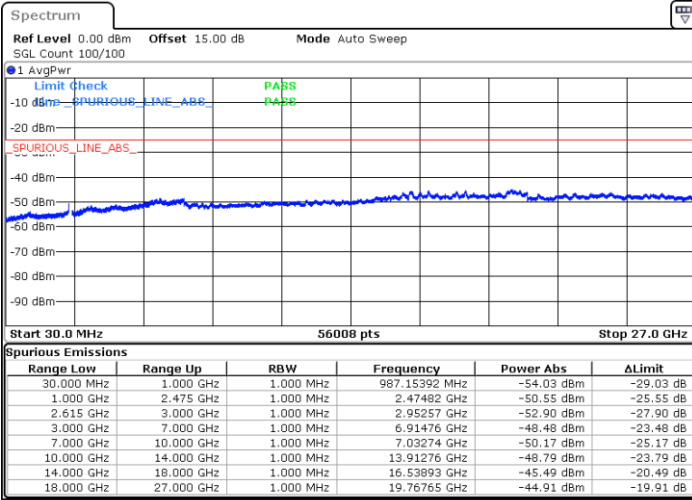

Middle Channel / FullIRB

N/A

Date: 14.JUL.2022 14:20:46

LTE Band 7C / 20MHz+15MHz

QPSK

Highest Channel / 1RB0 and 1RB74

Highest Channel / 1RB99 and 1RB0

Date: 14.JUL.2022 14:59:27

Date: 14.JUL.2022 14:51:46

Highest Channel / FullIRB

N/A

Date: 14.JUL.2022 15:00:59

LTE Band 7C / 20MHz+20MHz

QPSK

Lowest Channel / 1RB0 and 1RB99

Lowest Channel / 1RB99 and 1RB0

Date: 14.JUL.2022 15:29:41

Date: 14.JUL.2022 15:28:09

Lowest Channel / FullIRB

N/A

Date: 14.JUL.2022 15:37:22

LTE Band 7C / 20MHz+20MHz

QPSK

Middle Channel / 1RB0 and 1RB99

Highest Channel / 1RB0 and 1RB99

Highest Channel / 1RB99 and 1RB0

Date: 14.JUL.2022 16:20:49

Date: 14.JUL.2022 16:13:06

Highest Channel / FullIRB

N/A

Date: 14.JUL.2022 16:22:22

LTE Band 7C / 10MHz+20MHz