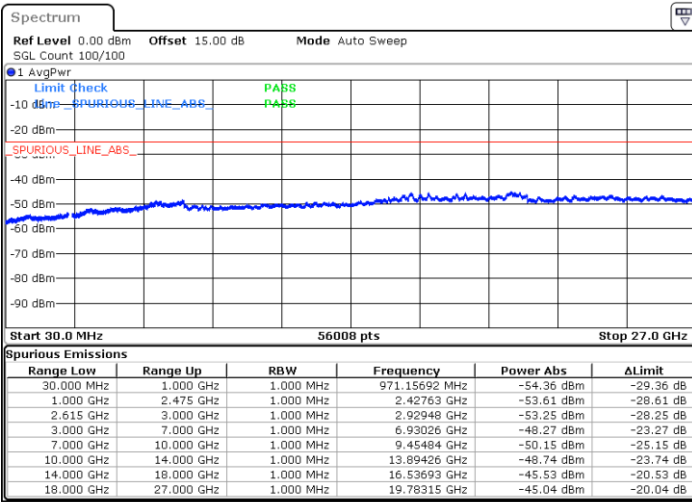

LTE Band 7C / 10MHz+20MHz

16QAM

MiddleChannel / 1RB0 and 1RB99

Middle Channel / 1RB49 and 1RB0

Date: 14.JUL.2022 00:35:27

Date: 14.JUL.2022 00:40:01

Middle Channel / FullIRB

N/A

Date: 14.JUL.2022 00:30:52

LTE Band 7C / 10MHz+20MHz

16QAM

Highest Channel / 1RB0 and 1RB99

Highest Channel / 1RB49 and 1RB0

Date: 14.JUL.2022 01:06:49

Date: 14.JUL.2022 01:02:14

Highest Channel / FullIRB

N/A

Date: 14.JUL.2022 01:11:24

LTE Band 7C / 15MHz+10MHz

16QAM

Lowest Channel / 1RB0 and 1RB49

Lowest Channel / 1RB74 and 1RB0

Date: 14.JUL.2022 16:52:30

Date: 14.JUL.2022 16:47:53

Lowest Channel / FullIRB

N/A

Date: 14.JUL.2022 16:57:06

LTE Band 7C / 15MHz+10MHz

16QAM

Middle Channel / 1RB0 and 1RB49

Middle Channel / 1RB74 and 1RB0

Date: 14.JUL.2022 17:09:32