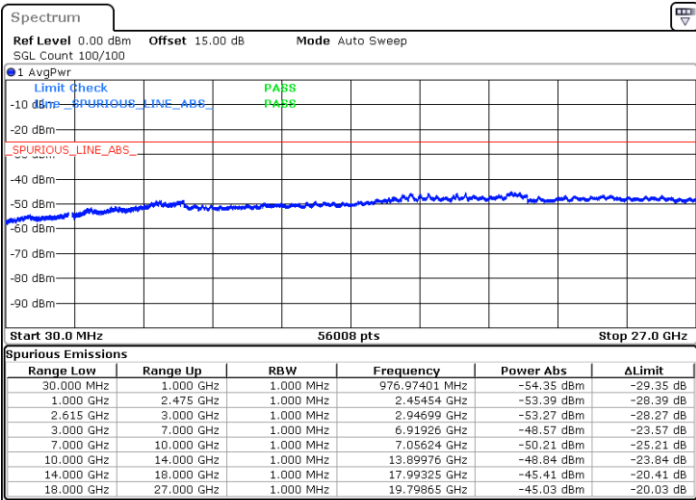

Date: 14.JUL.2022 18:22:52

LTE Band 7C / 20MHz+15MHz

QPSK

Lowest Channel / 1RB0 and 1RB74

Lowest Channel / 1RB99 and 1RB0

Date: 14.JUL.2022 14:08:17

Date: 14.JUL.2022 14:06:45

Lowest Channel / FullRB

N/A

Date: 14.JUL.2022 14:15:59

LTE Band 7C / 20MHz+15MHz

QPSK

MiddleChannel / 1RB0 and 1RB74

Middle Channel / 1RB99 and 1RB0

Date: 14.JUL.2022 14:28:28

Date: 14.JUL.2022 14:30:00

Middle Channel / FullIRB

N/A

Date: 14.JUL.2022 14:20:46

LTE Band 7C / 20MHz+15MHz

QPSK

Highest Channel / 1RB0 and 1RB74

Highest Channel / 1RB99 and 1RB0

Date: 14.JUL.2022 14:59:27

Date: 14.JUL.2022 14:51:46

Highest Channel / FullIRB

N/A

Date: 14.JUL.2022 15:00:59

LTE Band 7C / 20MHz+20MHz

QPSK

Lowest Channel / 1RB0 and 1RB99

Lowest Channel / 1RB99 and 1RB0