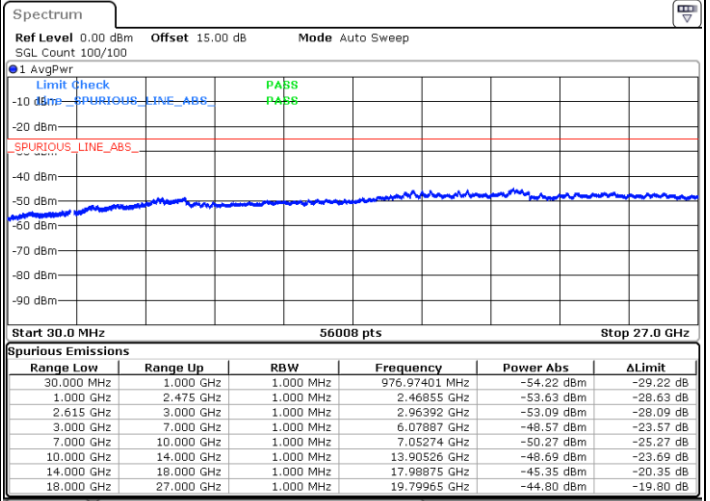

Highest Channel / 1RB0 and 1RB99

Highest Channel / 1RB99 and 1RB0

Date: 14.JUL.2022 16:20:49

Date: 14.JUL.2022 16:13:06

Highest Channel / FullIRB

N/A

Date: 14.JUL.2022 16:22:22

LTE Band 7C / 10MHz+20MHz

16QAM

Lowest Channel / 1RB0 and 1RB99

Lowest Channel / 1RB49 and 1RB0

Date: 14.JUL.2022 00:06:51

Date: 14.JUL.2022 00:02:16

Lowest Channel / FullIRB

N/A

Date: 14.JUL.2022 00:11:27

LTE Band 7C / 10MHz+20MHz

16QAM

MiddleChannel / 1RB0 and 1RB99

Middle Channel / 1RB49 and 1RB0

Date: 14.JUL.2022 00:35:27

Date: 14.JUL.2022 00:40:01

Middle Channel / FullIRB

N/A

Date: 14.JUL.2022 00:30:52

LTE Band 7C / 10MHz+20MHz

16QAM

Highest Channel / 1RB0 and 1RB99

Highest Channel / 1RB49 and 1RB0

Date: 14.JUL.2022 01:06:49

Date: 14.JUL.2022 01:02:14

Highest Channel / FullIRB