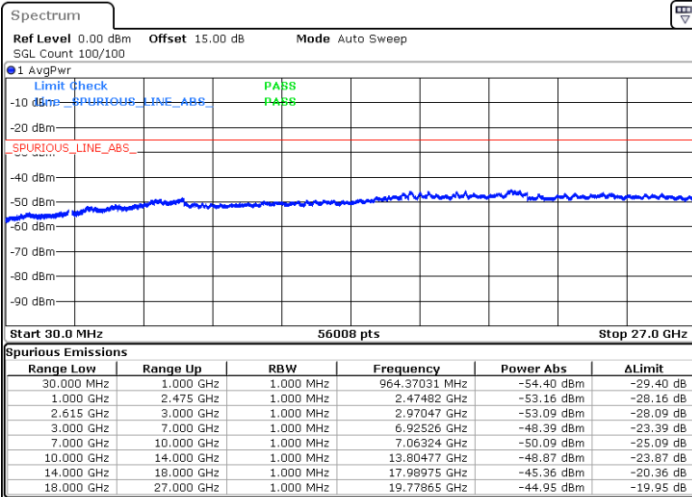

LTE Band 7C / 20MHz+10MHz

QPSK

Highest Channel / 1RB0 and 1RB49

Highest Channel / 1RB99 and 1RB0

Date: 14.JUL.2022 18:21:19

Date: 14.JUL.2022 18:13:37

Highest Channel / FullIRB

N/A

Date: 14.JUL.2022 18:22:52

LTE Band 7C / 20MHz+15MHz

QPSK

Lowest Channel / 1RB0 and 1RB74

Lowest Channel / 1RB99 and 1RB0

Date: 14.JUL.2022 14:08:17

Date: 14.JUL.2022 14:06:45

Lowest Channel / FullRB

N/A

Date: 14.JUL.2022 14:15:59

LTE Band 7C / 20MHz+15MHz

QPSK

MiddleChannel / 1RB0 and 1RB74

Middle Channel / 1RB99 and 1RB0

Date: 14.JUL.2022 14:28:28

Date: 14.JUL.2022 14:30:00

Middle Channel / FullIRB

N/A

Date: 14.JUL.2022 14:20:46

LTE Band 7C / 20MHz+15MHz

QPSK

Highest Channel / 1RB0 and 1RB74

Highest Channel / 1RB99 and 1RB0

Date: 14.JUL.2022 14:59:27