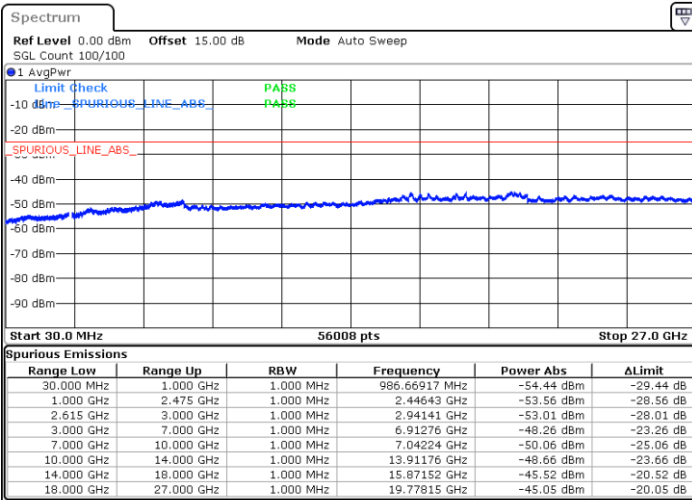

Date: 14.JUL.2022 02:03:59

Date: 14.JUL.2022 02:08:33

Middle Channel / FullIRB

N/A

Date: 14.JUL.2022 01:59:23

LTE Band 7C / 20MHz+10MHz

16QAM

Highest Channel / 1RB0 and 1RB49

Highest Channel / 1RB99 and 1RB0

Date: 14.JUL.2022 18:19:46

Date: 14.JUL.2022 18:15:09

Highest Channel / FullIRB

N/A

Date: 14.JUL.2022 18:24:24

LTE Band 7C / 20MHz+15MHz

16QAM

Lowest Channel / 1RB0 and 1RB74

Lowest Channel / 1RB99 and 1RB0

Date: 14.JUL.2022 14:09:50

Date: 14.JUL.2022 14:05:14

Lowest Channel / FullIRB

N/A

Date: 14.JUL.2022 14:14:27

LTE Band 7C / 20MHz+15MHz