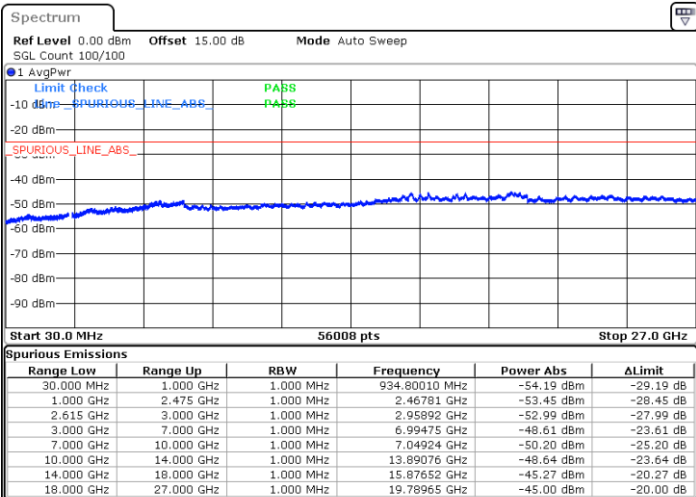

Lowest Channel / 1RB0 and 1RB74

Lowest Channel / 1RB99 and 1RB0

Date: 14.JUL.2022 14:09:50

Date: 14.JUL.2022 14:05:14

Lowest Channel / FullIRB

N/A

Date: 14.JUL.2022 14:14:27

LTE Band 7C / 20MHz+15MHz

16QAM

MiddleChannel / 1RB0 and 1RB74

Middle Channel / 1RB99 and 1RB0

Date: 14.JUL.2022 14:26:55

Date: 14.JUL.2022 14:31:32

Middle Channel / FullIRB

N/A

Date: 14.JUL.2022 14:22:18

LTE Band 7C / 20MHz+15MHz

16QAM

Highest Channel / 1RB0 and 1RB74

Highest Channel / 1RB99 and 1RB0

Date: 14.JUL.2022 14:57:55

Date: 14.JUL.2022 14:53:17

Highest Channel / FullIRB

N/A

Date: 14.JUL.2022 15:02:31

LTE Band 7C / 20MHz+20MHz

16QAM

Lowest Channel / 1RB0 and 1RB99

Lowest Channel / 1RB99 and 1RB0

Date: 14.JUL.2022 15:31:13

Date: 14.JUL.2022 15:26:37

Lowest Channel / FullIRB