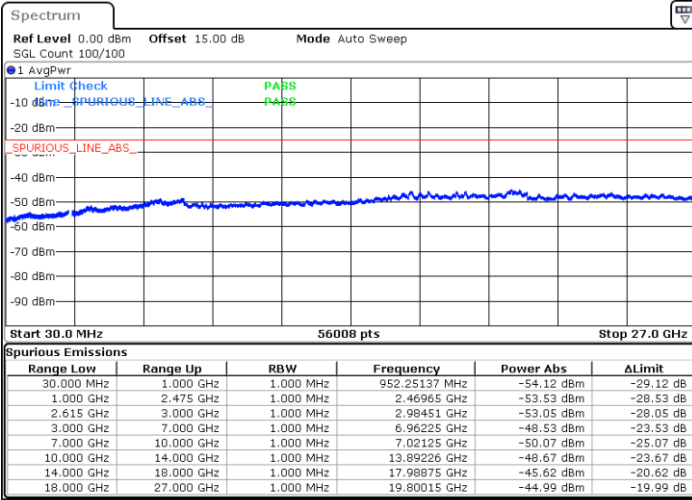

N/A

Date: 14.JUL.2022 14:15:59

LTE Band 7C / 20MHz+15MHz

QPSK

MiddleChannel / 1RB0 and 1RB74

Middle Channel / 1RB99 and 1RB0

Date: 14.JUL.2022 14:28:28

Date: 14.JUL.2022 14:30:00

Middle Channel / FullIRB

N/A

Date: 14.JUL.2022 14:20:46

LTE Band 7C / 20MHz+15MHz

QPSK

Highest Channel / 1RB0 and 1RB74

Highest Channel / 1RB99 and 1RB0

Date: 14.JUL.2022 14:59:27

Date: 14.JUL.2022 14:51:46

Highest Channel / FullIRB

N/A

Date: 14.JUL.2022 15:00:59

LTE Band 7C / 20MHz+20MHz

QPSK

Lowest Channel / 1RB0 and 1RB99

Lowest Channel / 1RB99 and 1RB0

Date: 14.JUL.2022 15:29:41

Date: 14.JUL.2022 15:28:09

Lowest Channel / FullIRB

N/A

Date: 14.JUL.2022 15:37:22

LTE Band 7C / 20MHz+20MHz

QPSK

Middle Channel / 1RB0 and 1RB99