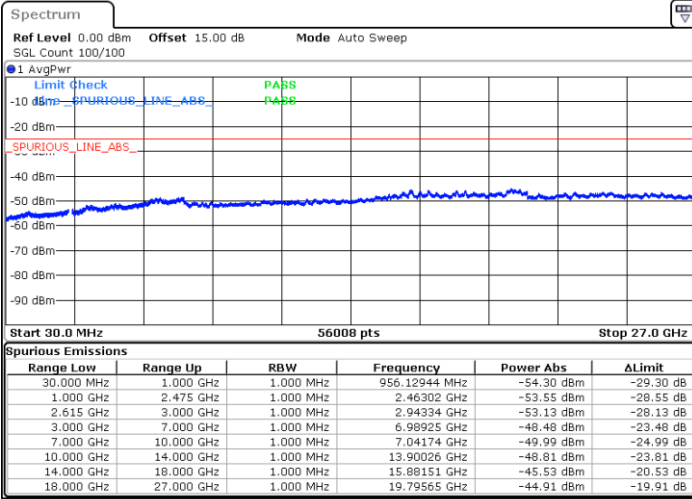

LTE Band 7C / 20MHz+15MHz

16QAM

Highest Channel / 1RB0 and 1RB74

Highest Channel / 1RB99 and 1RB0

Date: 14.JUL.2022 14:57:55

Date: 14.JUL.2022 14:53:17

Highest Channel / FullIRB

N/A

Date: 14.JUL.2022 15:02:31

LTE Band 7C / 20MHz+20MHz

16QAM

Lowest Channel / 1RB0 and 1RB99

Lowest Channel / 1RB99 and 1RB0

Date: 14.JUL.2022 15:31:13

Date: 14.JUL.2022 15:26:37

Lowest Channel / FullIRB

N/A

Date: 14.JUL.2022 15:35:50

LTE Band 7C / 20MHz+20MHz

16QAM

Middle Channel / 1RB0 and 1RB99

Middle Channel / 1RB99 and 1RB0

Date: 14.JUL.2022 15:48:17

Date: 14.JUL.2022 15:52:53