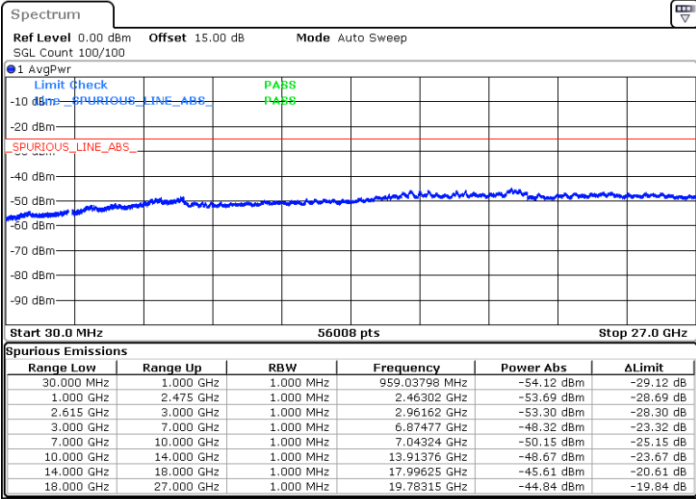

Date: 14.JUL.2022 12:06:49

LTE Band 7C / 15MHz+20MHz

16QAM

Middle Channel / 1RB0 and 1RB9

Middle Channel / 1RB74 and 1RB0

Date: 14.JUL.2022 12:19:30

Date: 14.JUL.2022 12:24:11

Middle Channel / FullRB

N/A

Date: 14.JUL.2022 12:14:49

LTE Band 7C / 15MHz+20MHz

16QAM

Highest Channel / 1RB0 and 1RB99

Highest Channel / 1RB74 and 1RB0

Date: 14.JUL.2022 12:51:03

Date: 14.JUL.2022 12:46:22

Highest Channel / FullIRB

N/A

Date: 14.JUL.2022 12:55:45

LTE Band 7C / 20MHz+10MHz

16QAM

Lowest Channel / 1RB0 and 1RB49

Lowest Channel / 1RB99 and 1RB0

Date: 14.JUL.2022 01:44:40