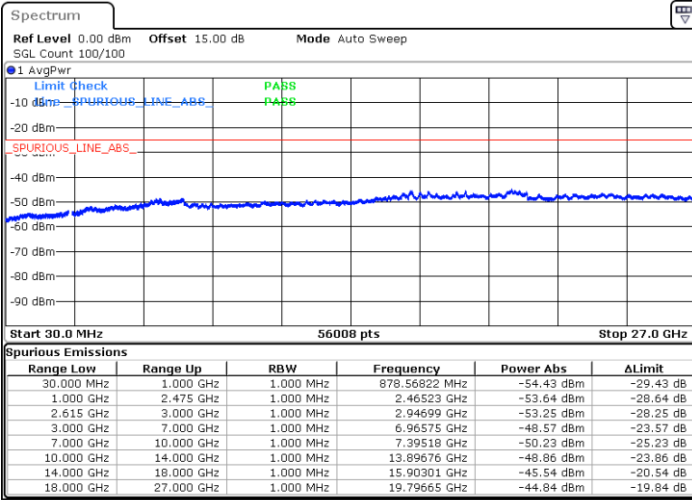

Date: 14.JUL.2022 02:03:59

Date: 14.JUL.2022 02:08:33

Middle Channel / FullIRB

N/A

Date: 14.JUL.2022 01:59:23

LTE Band 7C / 20MHz+10MHz

16QAM

Highest Channel / 1RB0 and 1RB49

Highest Channel / 1RB99 and 1RB0

Date: 14.JUL.2022 18:19:46

Date: 14.JUL.2022 18:15:09

Highest Channel / FullIRB

N/A

Date: 14.JUL.2022 18:24:24

LTE Band 7C / 20MHz+15MHz

16QAM

Lowest Channel / 1RB0 and 1RB74

Lowest Channel / 1RB99 and 1RB0

Date: 14.JUL.2022 14:09:50

Date: 14.JUL.2022 14:05:14

Lowest Channel / FullIRB

N/A

Date: 14.JUL.2022 14:14:27

LTE Band 7C / 20MHz+15MHz