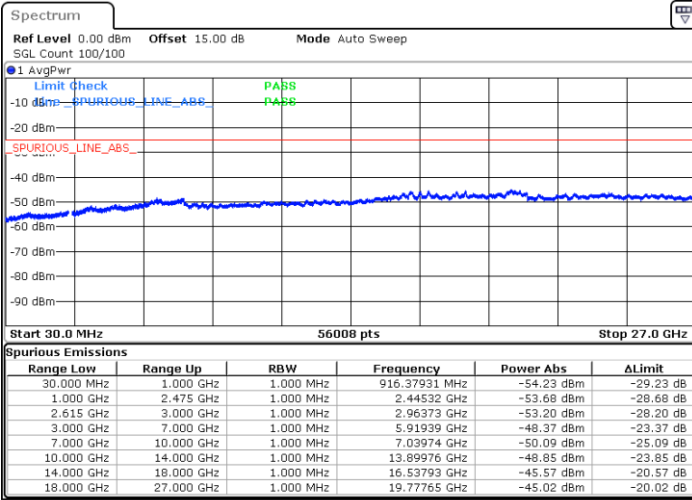

Lowest Channel / 1RB0 and 1RB74

Lowest Channel / 1RB99 and 1RB0

Date: 14.JUL.2022 14:09:50

Date: 14.JUL.2022 14:05:14

Lowest Channel / FullIRB

N/A

Date: 14.JUL.2022 14:14:27

LTE Band 7C / 20MHz+15MHz

LTE Band 7C / 20MHz+15MHz

16QAM

Highest Channel / 1RB0 and 1RB74

Highest Channel / 1RB99 and 1RB0

Date: 14.JUL.2022 14:57:55

Date: 14.JUL.2022 14:53:17

Highest Channel / FullIRB

N/A

Date: 14.JUL.2022 15:02:31

LTE Band 7C / 20MHz+20MHz

16QAM

Lowest Channel / 1RB0 and 1RB99

Lowest Channel / 1RB99 and 1RB0

Date: 14.JUL.2022 15:31:13

Date: 14.JUL.2022 15:26:37

Lowest Channel / FullIRB