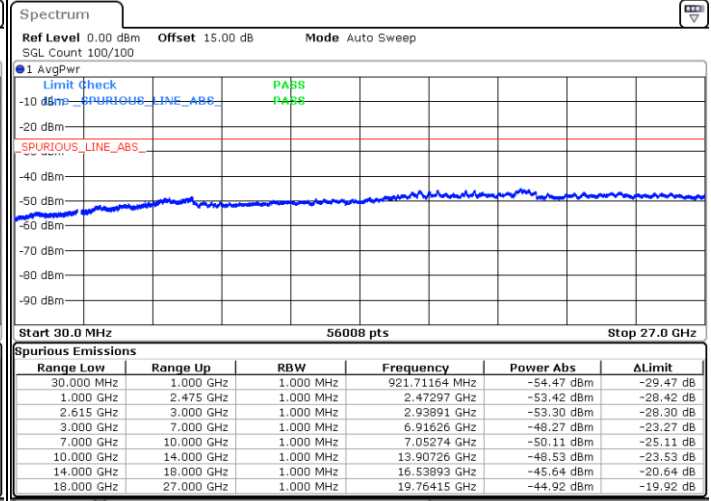

N/A

Date: 14.JUL.2022 14:15:59

LTE Band 7C / 20MHz+15MHz

QPSK

MiddleChannel / 1RB0 and 1RB74

Middle Channel / 1RB99 and 1RB0

Date: 14.JUL.2022 14:28:28

Date: 14.JUL.2022 14:30:00

Middle Channel / FullIRB

N/A

Date: 14.JUL.2022 14:20:46

LTE Band 7C / 20MHz+15MHz

QPSK

Highest Channel / 1RB0 and 1RB74

Highest Channel / 1RB99 and 1RB0

Date: 14.JUL.2022 14:59:27

Date: 14.JUL.2022 14:51:46

Highest Channel / FullIRB

N/A

Date: 14.JUL.2022 15:00:59

LTE Band 7C / 20MHz+20MHz

QPSK

Lowest Channel / 1RB0 and 1RB99

Lowest Channel / 1RB99 and 1RB0

Date: 14.JUL.2022 15:29:41

Date: 14.JUL.2022 15:28:09

Lowest Channel / FullIRB

N/A

Date: 14.JUL.2022 15:37:22

LTE Band 7C / 20MHz+20MHz

QPSK

Middle Channel / 1RB0 and 1RB99