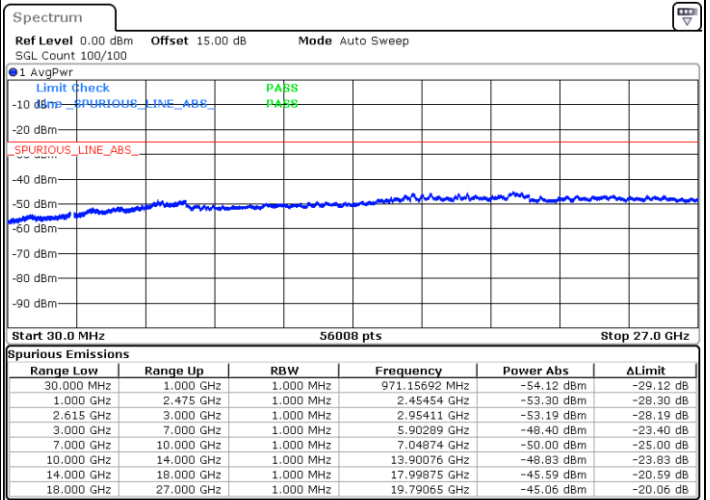

LTE Band 7C / 20MHz+15MHz

16QAM

MiddleChannel / 1RB0 and 1RB74

Middle Channel / 1RB99 and 1RB0

Date: 14.JUL.2022 14:26:55

Date: 14.JUL.2022 14:31:32