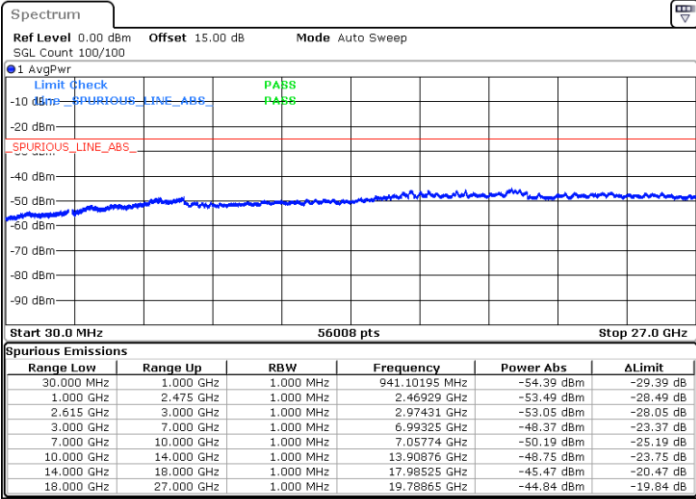

N/A

Date: 14.JUL.2022 01:11:24

LTE Band 7C / 15MHz+10MHz

16QAM

Lowest Channel / 1RB0 and 1RB49

Lowest Channel / 1RB74 and 1RB0

Date: 14.JUL.2022 16:52:30

Date: 14.JUL.2022 16:47:53

Lowest Channel / FullIRB

N/A

Date: 14.JUL.2022 16:57:06

LTE Band 7C / 15MHz+10MHz

16QAM

Middle Channel / 1RB0 and 1RB49

Middle Channel / 1RB74 and 1RB0

Date: 14.JUL.2022 17:09:32

Date: 14.JUL.2022 17:14:07

Middle Channel / FullIRB

N/A

Date: 14.JUL.2022 17:04:56

LTE Band 7C / 15MHz+10MHz

16QAM

Highest Channel / 1RB0 and 1RB49

Highest Channel / 1RB74 and 1RB0

Date: 14.JUL.2022 17:40:26

Date: 14.JUL.2022 17:35:51

Highest Channel / FullIRB

N/A

Date: 14.JUL.2022 17:45:03

LTE Band 7C / 15MHz+15MHz

16QAM

Lowest Channel / 1RB0 and 1RB74