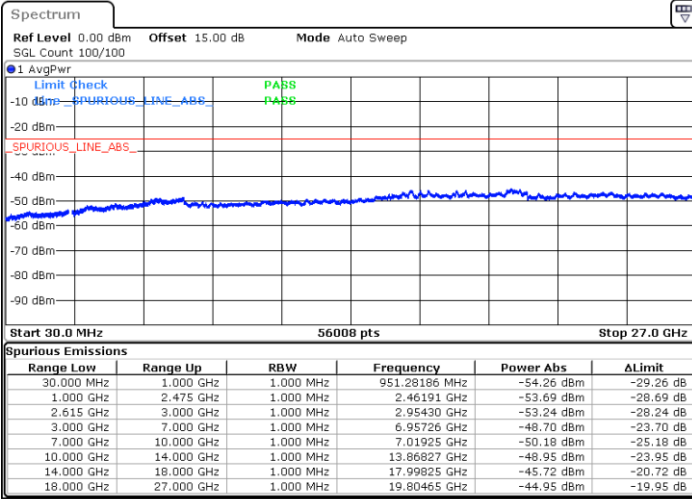

Date: 14.JUL.2022 14:51:46

Highest Channel / FullIRB

N/A

Date: 14.JUL.2022 15:00:59

LTE Band 7C / 20MHz+20MHz

QPSK

Lowest Channel / 1RB0 and 1RB99

Lowest Channel / 1RB99 and 1RB0

Date: 14.JUL.2022 15:29:41

Date: 14.JUL.2022 15:28:09

Lowest Channel / FullIRB

N/A

Date: 14.JUL.2022 15:37:22

LTE Band 7C / 20MHz+20MHz

QPSK

Middle Channel / 1RB0 and 1RB99

Middle Channel / 1RB99 and 1RB0

Date: 14.JUL.2022 15:49:49

Date: 14.JUL.2022 15:51:21

Middle Channel / FullIRB

N/A

Date: 14.JUL.2022 15:42:09

LTE Band 7C / 20MHz+20MHz

QPSK

Highest Channel / 1RB0 and 1RB99

Highest Channel / 1RB99 and 1RB0

Date: 14.JUL.2022 16:20:49

Date: 14.JUL.2022 16:13:06

Highest Channel / FullIRB

N/A

Date: 14.JUL.2022 16:22:22

LTE Band 7C / 10MHz+20MHz