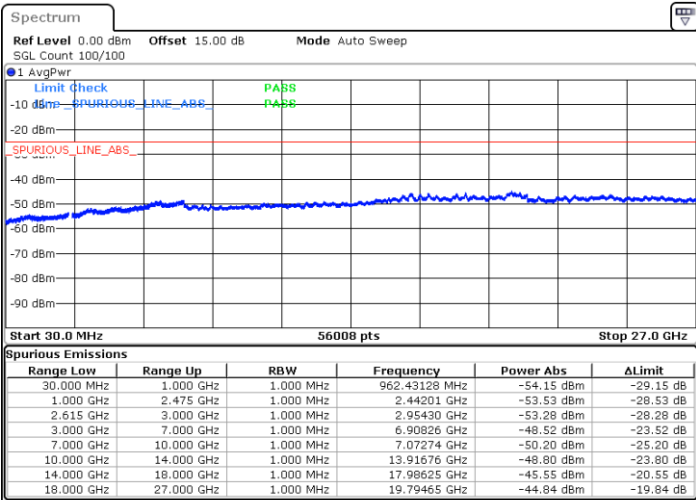

LTE Band 7C / 20MHz+15MHz

16QAM

MiddleChannel / 1RB0 and 1RB74

Middle Channel / 1RB99 and 1RB0

Date: 14.JUL.2022 14:26:55

Date: 14.JUL.2022 14:31:32