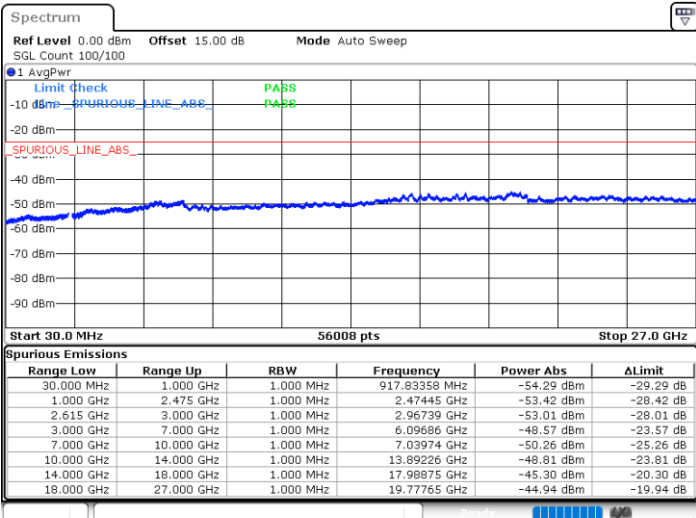

LTE Band 7C / 20MHz+10MHz

QPSK

Highest Channel / 1RB0 and 1RB49

Highest Channel / 1RB99 and 1RB0

Date: 14.JUL.2022 18:21:19

Date: 14.JUL.2022 18:13:37

Highest Channel / FullIRB

N/A

Date: 14.JUL.2022 18:22:52

LTE Band 7C / 20MHz+15MHz

QPSK

Lowest Channel / 1RB0 and 1RB74

Lowest Channel / 1RB99 and 1RB0

Date: 14.JUL.2022 14:08:17

Date: 14.JUL.2022 14:06:45

Lowest Channel / FullRB