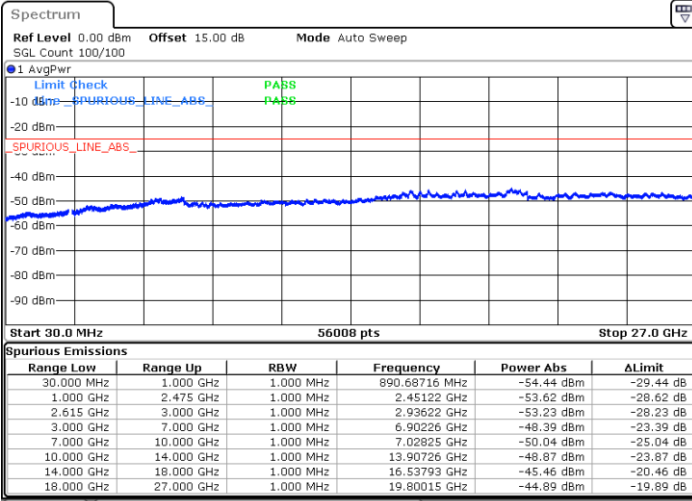

Middle Channel / 1RB0 and 1RB74

Middle Channel / 1RB74 and 1RB0

Date: 14.JUL.2022 10:38:24

Date: 14.JUL.2022 10:43:05

Middle Channel / FullIRB

N/A

Date: 14.JUL.2022 10:33:43

LTE Band 7C / 15MHz+15MHz

16QAM

Highest Channel / 1RB0 and 1RB74

Highest Channel / 1RB74 and 1RB0

Date: 14.JUL.2022 11:11:13

Date: 14.JUL.2022 11:06:33

Highest Channel / FullIRB

N/A

Date: 14.JUL.2022 11:15:54

LTE Band 7C / 15MHz+20MHz

16QAM

Lowest Channel / 1RB0 and 1RB99

Lowest Channel / 1RB74 and 1RB0

Date: 14.JUL.2022 11:58:26

Date: 14.JUL.2022 11:53:46

Lowest Channel / FullIRB

N/A