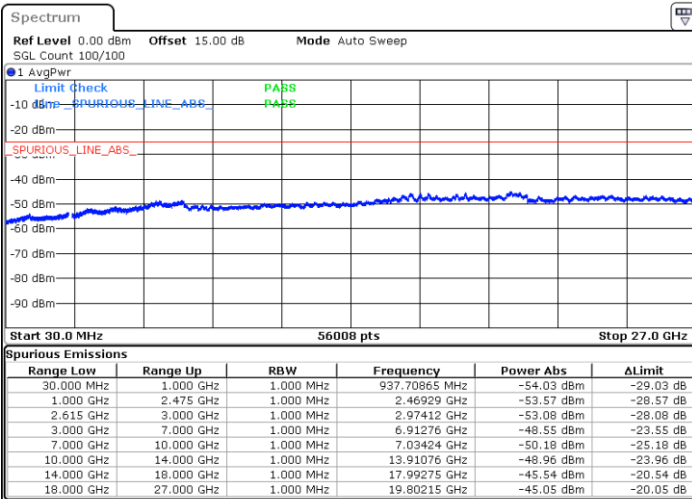

LTE Band 7C / 10MHz+20MHz

16QAM

MiddleChannel / 1RB0 and 1RB99

Middle Channel / 1RB49 and 1RB0

Date: 14.JUL.2022 00:35:27

Date: 14.JUL.2022 00:40:01

Middle Channel / FullIRB

N/A

Date: 14.JUL.2022 00:30:52

LTE Band 7C / 10MHz+20MHz

16QAM

Highest Channel / 1RB0 and 1RB99

Highest Channel / 1RB49 and 1RB0

Date: 14.JUL.2022 01:06:49

Date: 14.JUL.2022 01:02:14

Highest Channel / FullIRB

N/A

Date: 14.JUL.2022 01:11:24

LTE Band 7C / 15MHz+10MHz

16QAM

Lowest Channel / 1RB0 and 1RB49

Lowest Channel / 1RB74 and 1RB0

Date: 14.JUL.2022 16:52:30

Date: 14.JUL.2022 16:47:53

Lowest Channel / FullIRB

N/A

Date: 14.JUL.2022 16:57:06

LTE Band 7C / 15MHz+10MHz

16QAM

Middle Channel / 1RB0 and 1RB49

Middle Channel / 1RB74 and 1RB0

Date: 14.JUL.2022 17:09:32