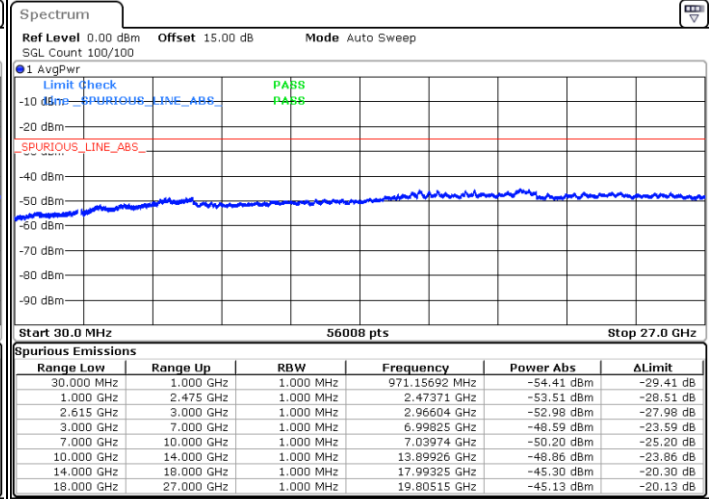

LTE Band 7C / 15MHz+20MHz

16QAM

Lowest Channel / 1RB0 and 1RB99

Lowest Channel / 1RB74 and 1RB0

Date: 14.JUL.2022 11:58:26

Date: 14.JUL.2022 11:53:46

Lowest Channel / FullIRB

N/A

Date: 14.JUL.2022 12:06:49

LTE Band 7C / 15MHz+20MHz

16QAM

Middle Channel / 1RB0 and 1RB9

Middle Channel / 1RB74 and 1RB0

Date: 14.JUL.2022 12:19:30

Date: 14.JUL.2022 12:24:11

Middle Channel / FullRB

N/A

Date: 14.JUL.2022 12:14:49

LTE Band 7C / 15MHz+20MHz

16QAM

Highest Channel / 1RB0 and 1RB99

Highest Channel / 1RB74 and 1RB0

Date: 14.JUL.2022 12:51:03

Date: 14.JUL.2022 12:46:22

Highest Channel / FullIRB

N/A

Date: 14.JUL.2022 12:55:45

LTE Band 7C / 20MHz+10MHz

16QAM

Lowest Channel / 1RB0 and 1RB49

Lowest Channel / 1RB99 and 1RB0

Date: 14.JUL.2022 01:44:40