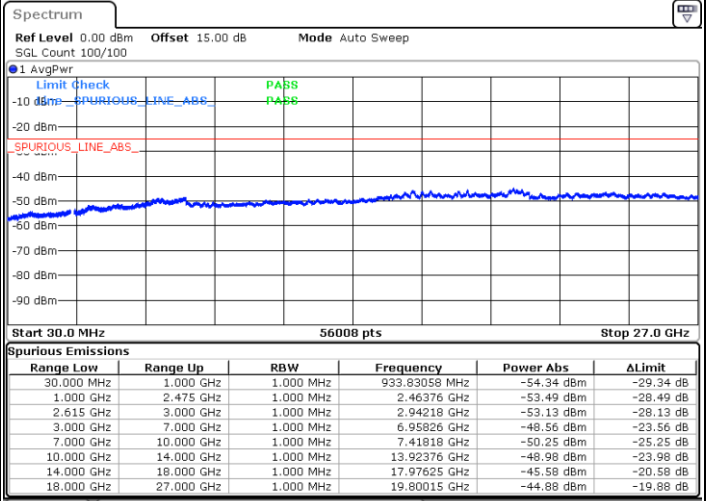

Date: 14.JUL.2022 01:40:05

Lowest Channel / FullRB

N/A

Date: 14.JUL.2022 01:49:15

LTE Band 7C / 20MHz+10MHz

16QAM

Middle Channel / 1RB0 and 1RB49

Middle Channel / 1RB99 and 1RB0

Date: 14.JUL.2022 02:03:59

Date: 14.JUL.2022 02:08:33

Middle Channel / FullIRB

N/A

Date: 14.JUL.2022 01:59:23

LTE Band 7C / 20MHz+10MHz

16QAM

Highest Channel / 1RB0 and 1RB49

Highest Channel / 1RB99 and 1RB0

Date: 14.JUL.2022 18:19:46

Date: 14.JUL.2022 18:15:09

Highest Channel / FullIRB

N/A

Date: 14.JUL.2022 18:24:24

LTE Band 7C / 20MHz+15MHz

16QAM

Lowest Channel / 1RB0 and 1RB74

Lowest Channel / 1RB99 and 1RB0

Date: 14.JUL.2022 14:09:50

Date: 14.JUL.2022 14:05:14

Lowest Channel / FullIRB

N/A

Date: 14.JUL.2022 14:14:27

LTE Band 7C / 20MHz+15MHz