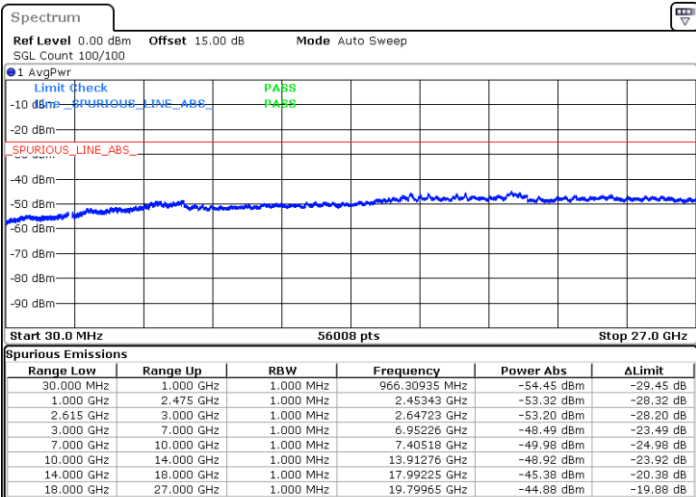

Date: 14.JUL.2022 18:22:52

LTE Band 7C / 20MHz+15MHz

QPSK

Lowest Channel / 1RB0 and 1RB74

Lowest Channel / 1RB99 and 1RB0

Date: 14.JUL.2022 14:08:17

Date: 14.JUL.2022 14:06:45

Lowest Channel / FullRB

N/A

Date: 14.JUL.2022 14:15:59

LTE Band 7C / 20MHz+15MHz

QPSK

MiddleChannel / 1RB0 and 1RB74

Middle Channel / 1RB99 and 1RB0

Date: 14.JUL.2022 14:28:28

Date: 14.JUL.2022 14:30:00

Middle Channel / FullIRB

N/A

Date: 14.JUL.2022 14:20:46

LTE Band 7C / 20MHz+15MHz

QPSK

Highest Channel / 1RB0 and 1RB74

Highest Channel / 1RB99 and 1RB0

Date: 14.JUL.2022 14:59:27

Date: 14.JUL.2022 14:51:46

Highest Channel / FullIRB

N/A

Date: 14.JUL.2022 15:00:59

LTE Band 7C / 20MHz+20MHz

QPSK

Lowest Channel / 1RB0 and 1RB99

Lowest Channel / 1RB99 and 1RB0