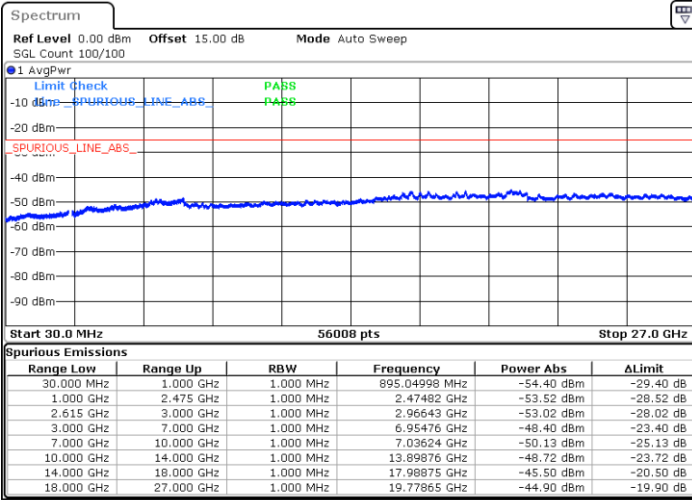

Middle Channel / FullIRB

N/A

Date: 14.JUL.2022 15:43:41