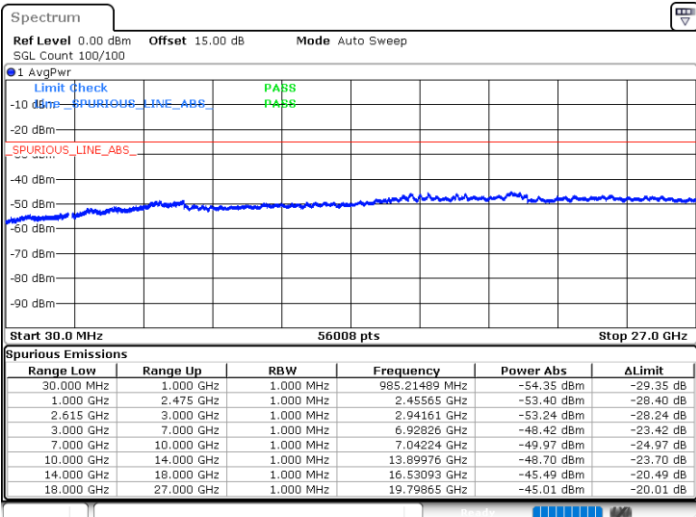

LTE Band 7C / 20MHz+10MHz

QPSK

Highest Channel / 1RB0 and 1RB49

Highest Channel / 1RB99 and 1RB0

Date: 14.JUL.2022 18:21:19

Date: 14.JUL.2022 18:13:37

Highest Channel / FullIRB

N/A

Date: 14.JUL.2022 18:22:52

LTE Band 7C / 20MHz+15MHz

QPSK

Lowest Channel / 1RB0 and 1RB74

Lowest Channel / 1RB99 and 1RB0

Date: 14.JUL.2022 14:08:17

Date: 14.JUL.2022 14:06:45

Lowest Channel / FullRB