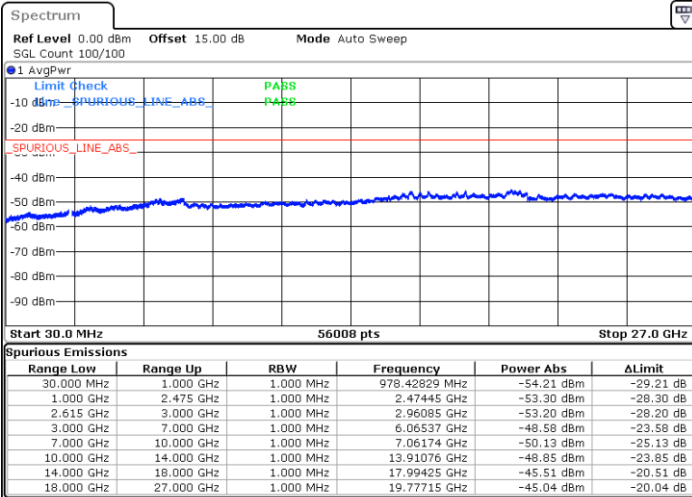

Middle Channel / 1RB99 and 1RB0

Date: 14.JUL.2022 15:49:49

Date: 14.JUL.2022 15:51:21

Middle Channel / FullIRB

N/A

Date: 14.JUL.2022 15:42:09

LTE Band 7C / 20MHz+20MHz

QPSK

Highest Channel / 1RB0 and 1RB99

Highest Channel / 1RB99 and 1RB0

Date: 14.JUL.2022 16:20:49

Date: 14.JUL.2022 16:13:06

Highest Channel / FullIRB

N/A

Date: 14.JUL.2022 16:22:22

LTE Band 7C / 10MHz+20MHz

16QAM

Lowest Channel / 1RB0 and 1RB99

Lowest Channel / 1RB49 and 1RB0

Date: 14.JUL.2022 00:06:51

Date: 14.JUL.2022 00:02:16

Lowest Channel / FullIRB

N/A

Date: 14.JUL.2022 00:11:27

LTE Band 7C / 10MHz+20MHz

16QAM

MiddleChannel / 1RB0 and 1RB99

Middle Channel / 1RB49 and 1RB0

Date: 14.JUL.2022 00:35:27

Date: 14.JUL.2022 00:40:01

Middle Channel / FullIRB

N/A