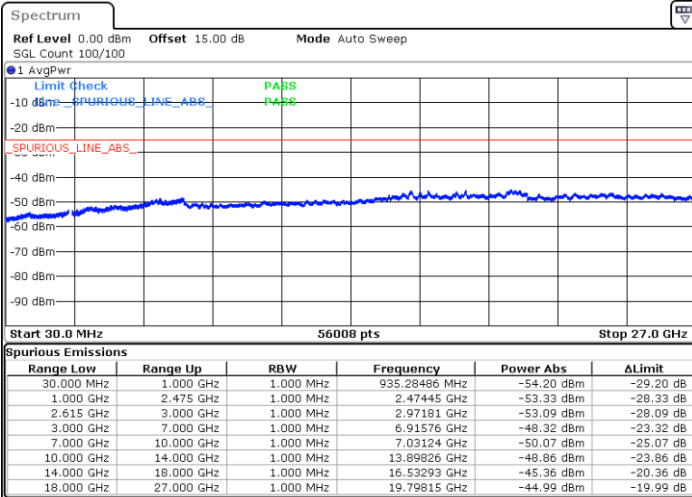

Date: 14.JUL.2022 14:51:46

Highest Channel / FullIRB

N/A

Date: 14.JUL.2022 15:00:59

LTE Band 7C / 20MHz+20MHz

QPSK

Lowest Channel / 1RB0 and 1RB99

Lowest Channel / 1RB99 and 1RB0

Date: 14.JUL.2022 15:29:41

Date: 14.JUL.2022 15:28:09

Lowest Channel / FullIRB

N/A

Date: 14.JUL.2022 15:37:22

LTE Band 7C / 20MHz+20MHz

QPSK

Middle Channel / 1RB0 and 1RB99

Middle Channel / 1RB99 and 1RB0

Date: 14.JUL.2022 15:49:49

Date: 14.JUL.2022 15:51:21

Middle Channel / FullIRB

N/A

Date: 14.JUL.2022 15:42:09

LTE Band 7C / 20MHz+20MHz

QPSK

Highest Channel / 1RB0 and 1RB99

Highest Channel / 1RB99 and 1RB0

Date: 14.JUL.2022 16:20:49

Date: 14.JUL.2022 16:13:06

Highest Channel / FullIRB

N/A

Date: 14.JUL.2022 16:22:22

LTE Band 7C / 10MHz+20MHz