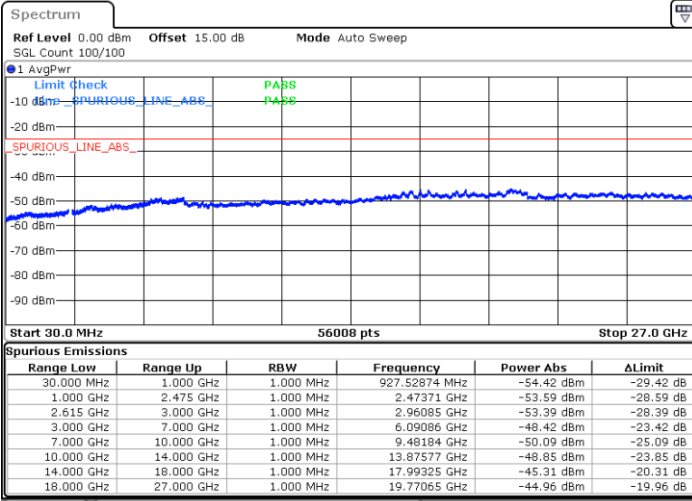

N/A

Date: 14.JUL.2022 14:15:59

LTE Band 7C / 20MHz+15MHz

QPSK

MiddleChannel / 1RB0 and 1RB74

Middle Channel / 1RB99 and 1RB0

Date: 14.JUL.2022 14:28:28

Date: 14.JUL.2022 14:30:00

Middle Channel / FullIRB

N/A

Date: 14.JUL.2022 14:20:46

LTE Band 7C / 20MHz+15MHz

QPSK

Highest Channel / 1RB0 and 1RB74

Highest Channel / 1RB99 and 1RB0

Date: 14.JUL.2022 14:59:27

Date: 14.JUL.2022 14:51:46

Highest Channel / FullIRB

N/A

Date: 14.JUL.2022 15:00:59

LTE Band 7C / 20MHz+20MHz

QPSK

Lowest Channel / 1RB0 and 1RB99

Lowest Channel / 1RB99 and 1RB0

Date: 14.JUL.2022 15:29:41

Date: 14.JUL.2022 15:28:09

Lowest Channel / FullIRB

N/A

Date: 14.JUL.2022 15:37:22

LTE Band 7C / 20MHz+20MHz

QPSK

Middle Channel / 1RB0 and 1RB99