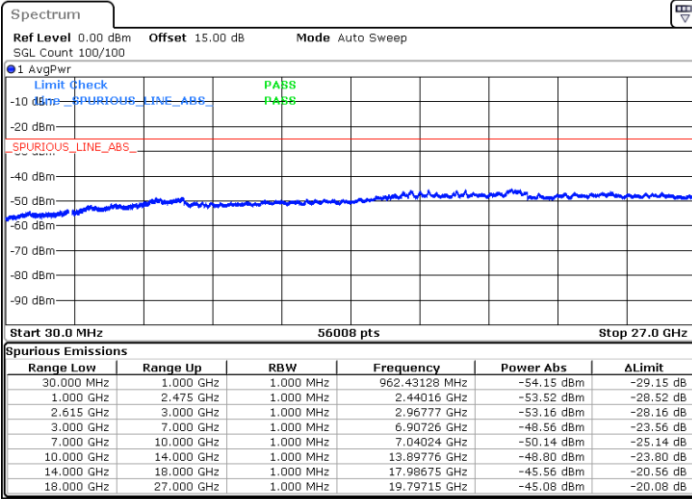

LTE Band 7C / 20MHz+15MHz

16QAM

Highest Channel / 1RB0 and 1RB74

Highest Channel / 1RB99 and 1RB0

Date: 14.JUL.2022 14:57:55

Date: 14.JUL.2022 14:53:17

Highest Channel / FullIRB

N/A

Date: 14.JUL.2022 15:02:31

LTE Band 7C / 20MHz+20MHz

16QAM

Lowest Channel / 1RB0 and 1RB99

Lowest Channel / 1RB99 and 1RB0

Date: 14.JUL.2022 15:31:13

Date: 14.JUL.2022 15:26:37

Lowest Channel / FullIRB

N/A

Date: 14.JUL.2022 15:35:50

LTE Band 7C / 20MHz+20MHz

16QAM

Middle Channel / 1RB0 and 1RB99

Middle Channel / 1RB99 and 1RB0

Date: 14.JUL.2022 15:48:17

Date: 14.JUL.2022 15:52:53