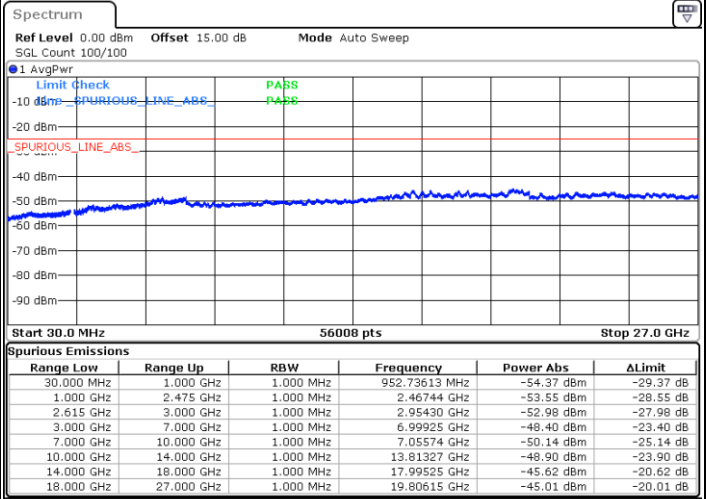

Date: 14.JUL.2022 17:14:07

Middle Channel / FullIRB

N/A

Date: 14.JUL.2022 17:04:56

LTE Band 7C / 15MHz+10MHz

16QAM

Highest Channel / 1RB0 and 1RB49

Highest Channel / 1RB74 and 1RB0

Date: 14.JUL.2022 17:40:26

Date: 14.JUL.2022 17:35:51

Highest Channel / FullIRB

N/A

Date: 14.JUL.2022 17:45:03

LTE Band 7C / 15MHz+15MHz

16QAM

Lowest Channel / 1RB0 and 1RB74

Lowest Channel / 1RB74 and 1RB0

Date: 14.JUL.2022 10:19:23

Date: 14.JUL.2022 10:14:43

Lowest Channel / FullRB

N/A

Date: 14.JUL.2022 10:24:04

LTE Band 7C / 15MHz+15MHz

16QAM