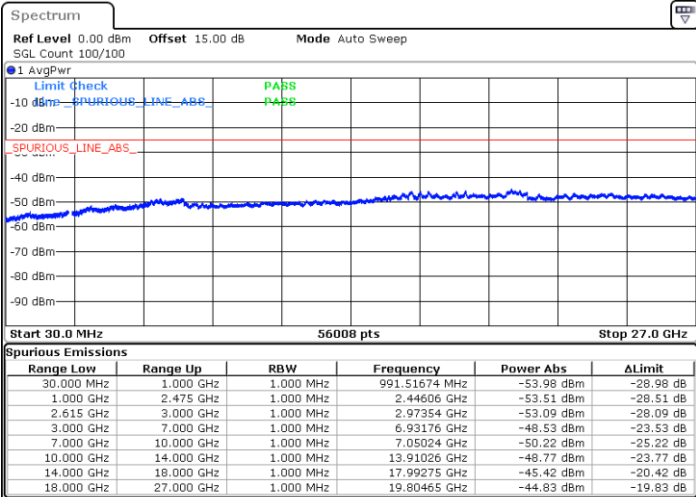

Date: 14.JUL.2022 12:06:49

LTE Band 7C / 15MHz+20MHz

16QAM

Middle Channel / 1RB0 and 1RB9

Middle Channel / 1RB74 and 1RB0

Date: 14.JUL.2022 12:19:30

Date: 14.JUL.2022 12:24:11

Middle Channel / FullRB

N/A

Date: 14.JUL.2022 12:14:49

LTE Band 7C / 15MHz+20MHz

16QAM

Highest Channel / 1RB0 and 1RB99

Highest Channel / 1RB74 and 1RB0

Date: 14.JUL.2022 12:51:03

Date: 14.JUL.2022 12:46:22

Highest Channel / FullIRB

N/A

Date: 14.JUL.2022 12:55:45

LTE Band 7C / 20MHz+10MHz

16QAM

Lowest Channel / 1RB0 and 1RB49

Lowest Channel / 1RB99 and 1RB0

Date: 14.JUL.2022 01:44:40