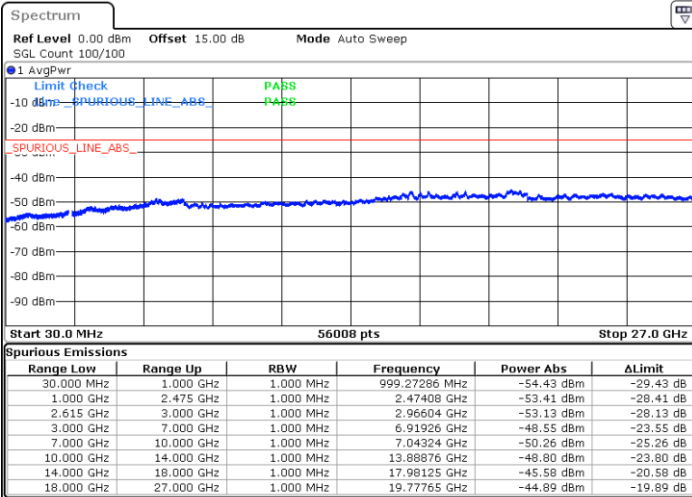

Highest Channel / 1RB0 and 1RB99

Highest Channel / 1RB99 and 1RB0

Date: 14.JUL.2022 16:20:49

Date: 14.JUL.2022 16:13:06

Highest Channel / FullIRB

N/A

Date: 14.JUL.2022 16:22:22

LTE Band 7C / 10MHz+20MHz

16QAM

Lowest Channel / 1RB0 and 1RB99

Lowest Channel / 1RB49 and 1RB0

Date: 14.JUL.2022 00:06:51

Date: 14.JUL.2022 00:02:16

Lowest Channel / FullIRB

N/A

Date: 14.JUL.2022 00:11:27

LTE Band 7C / 10MHz+20MHz

16QAM

MiddleChannel / 1RB0 and 1RB99

Middle Channel / 1RB49 and 1RB0

Date: 14.JUL.2022 00:35:27

Date: 14.JUL.2022 00:40:01

Middle Channel / FullIRB

N/A

Date: 14.JUL.2022 00:30:52

LTE Band 7C / 10MHz+20MHz

16QAM

Highest Channel / 1RB0 and 1RB99

Highest Channel / 1RB49 and 1RB0

Date: 14.JUL.2022 01:06:49

Date: 14.JUL.2022 01:02:14

Highest Channel / FullIRB