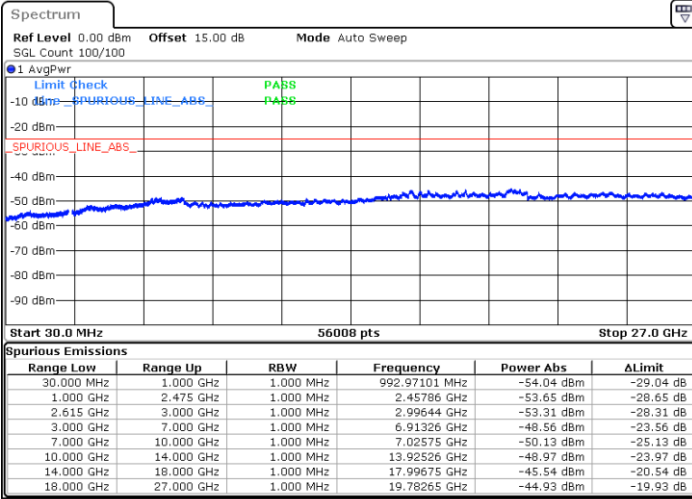

LTE Band 7C / 15MHz+20MHz

16QAM

Lowest Channel / 1RB0 and 1RB99

Lowest Channel / 1RB74 and 1RB0

Date: 14.JUL.2022 11:58:26

Date: 14.JUL.2022 11:53:46

Lowest Channel / FullIRB

N/A

Date: 14.JUL.2022 12:06:49

LTE Band 7C / 15MHz+20MHz

16QAM

Middle Channel / 1RB0 and 1RB9

Middle Channel / 1RB74 and 1RB0

Date: 14.JUL.2022 12:19:30

Date: 14.JUL.2022 12:24:11

Middle Channel / FullRB

N/A

Date: 14.JUL.2022 12:14:49

LTE Band 7C / 15MHz+20MHz

16QAM

Highest Channel / 1RB0 and 1RB99

Highest Channel / 1RB74 and 1RB0

Date: 14.JUL.2022 12:51:03

Date: 14.JUL.2022 12:46:22

Highest Channel / FullIRB

N/A

Date: 14.JUL.2022 12:55:45

LTE Band 7C / 20MHz+10MHz

16QAM

Lowest Channel / 1RB0 and 1RB49

Lowest Channel / 1RB99 and 1RB0

Date: 14.JUL.2022 01:44:40