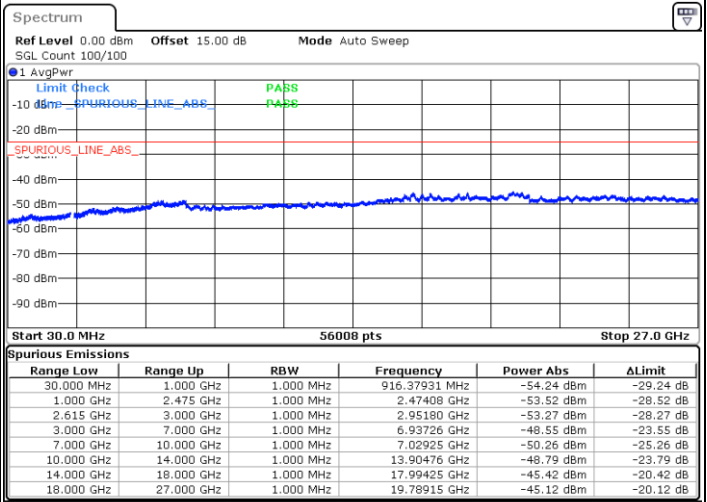

Lowest Channel / FullIRB

N/A

Date: 14.JUL.2022 16:57:06

LTE Band 7C / 15MHz+10MHz

16QAM

Middle Channel / 1RB0 and 1RB49

Middle Channel / 1RB74 and 1RB0

Date: 14.JUL.2022 17:09:32

Date: 14.JUL.2022 17:14:07

Middle Channel / FullIRB

N/A

Date: 14.JUL.2022 17:04:56

LTE Band 7C / 15MHz+10MHz

16QAM

Highest Channel / 1RB0 and 1RB49

Highest Channel / 1RB74 and 1RB0

Date: 14.JUL.2022 17:40:26

Date: 14.JUL.2022 17:35:51

Highest Channel / FullIRB

N/A

Date: 14.JUL.2022 17:45:03

LTE Band 7C / 15MHz+15MHz

16QAM

Lowest Channel / 1RB0 and 1RB74

Lowest Channel / 1RB74 and 1RB0

Date: 14.JUL.2022 10:19:23

Date: 14.JUL.2022 10:14:43

Lowest Channel / FullRB

N/A

Date: 14.JUL.2022 10:24:04

LTE Band 7C / 15MHz+15MHz

16QAM