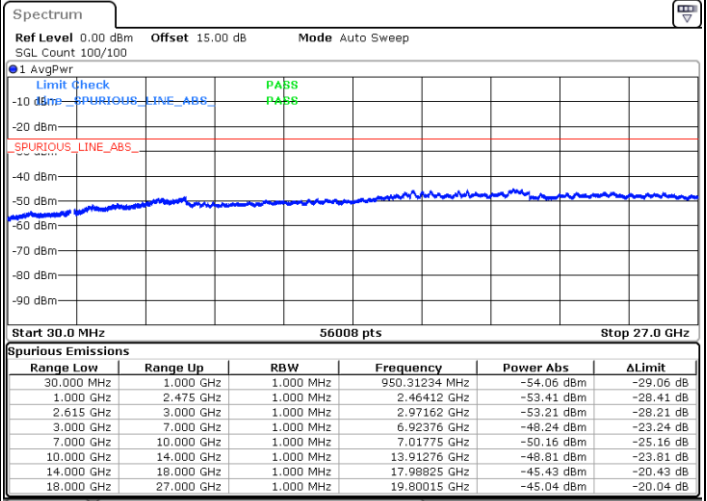

Middle Channel / 1RB0 and 1RB74

Middle Channel / 1RB74 and 1RB0

Date: 14.JUL.2022 10:38:24

Date: 14.JUL.2022 10:43:05

Middle Channel / FullIRB

N/A

Date: 14.JUL.2022 10:33:43

LTE Band 7C / 15MHz+15MHz

16QAM

Highest Channel / 1RB0 and 1RB74

Highest Channel / 1RB74 and 1RB0

Date: 14.JUL.2022 11:11:13

Date: 14.JUL.2022 11:06:33

Highest Channel / FullIRB

N/A

Date: 14.JUL.2022 11:15:54

LTE Band 7C / 15MHz+20MHz

16QAM

Lowest Channel / 1RB0 and 1RB99

Lowest Channel / 1RB74 and 1RB0

Date: 14.JUL.2022 11:58:26

Date: 14.JUL.2022 11:53:46

Lowest Channel / FullIRB

N/A