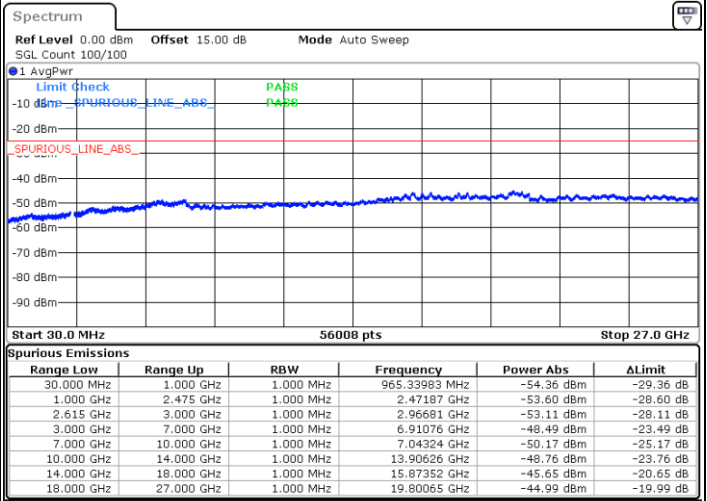

Lowest Channel / 1RB74 and 1RB0

Date: 14.JUL.2022 10:19:23

Date: 14.JUL.2022 10:14:43

Lowest Channel / FullRB

N/A

Date: 14.JUL.2022 10:24:04

LTE Band 7C / 15MHz+15MHz

16QAM

Middle Channel / 1RB0 and 1RB74

Middle Channel / 1RB74 and 1RB0

Date: 14.JUL.2022 10:38:24

Date: 14.JUL.2022 10:43:05

Middle Channel / FullIRB

N/A

Date: 14.JUL.2022 10:33:43

LTE Band 7C / 15MHz+15MHz

16QAM

Highest Channel / 1RB0 and 1RB74

Highest Channel / 1RB74 and 1RB0

Date: 14.JUL.2022 11:11:13

Date: 14.JUL.2022 11:06:33

Highest Channel / FullIRB

N/A

Date: 14.JUL.2022 11:15:54

LTE Band 7C / 15MHz+20MHz

16QAM

Lowest Channel / 1RB0 and 1RB99

Lowest Channel / 1RB74 and 1RB0

Date: 14.JUL.2022 11:58:26

Date: 14.JUL.2022 11:53:46

Lowest Channel / FullIRB

N/A