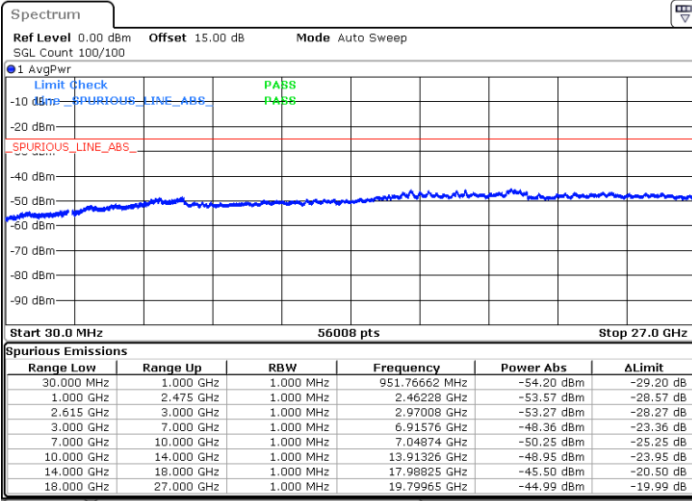

Highest Channel / FullIRB

N/A

Date: 14.JUL.2022 12:55:45

LTE Band 7C / 20MHz+10MHz

16QAM

Lowest Channel / 1RB0 and 1RB49

Lowest Channel / 1RB99 and 1RB0

Date: 14.JUL.2022 01:44:40

Date: 14.JUL.2022 01:40:05

Lowest Channel / FullRB

N/A

Date: 14.JUL.2022 01:49:15

LTE Band 7C / 20MHz+10MHz

16QAM

Middle Channel / 1RB0 and 1RB49

Middle Channel / 1RB99 and 1RB0

Date: 14.JUL.2022 02:03:59

Date: 14.JUL.2022 02:08:33

Middle Channel / FullIRB

N/A

Date: 14.JUL.2022 01:59:23

LTE Band 7C / 20MHz+10MHz

16QAM

Highest Channel / 1RB0 and 1RB49

Highest Channel / 1RB99 and 1RB0

Date: 14.JUL.2022 18:19:46

Date: 14.JUL.2022 18:15:09

Highest Channel / FullIRB

N/A

Date: 14.JUL.2022 18:24:24

LTE Band 7C / 20MHz+15MHz

16QAM