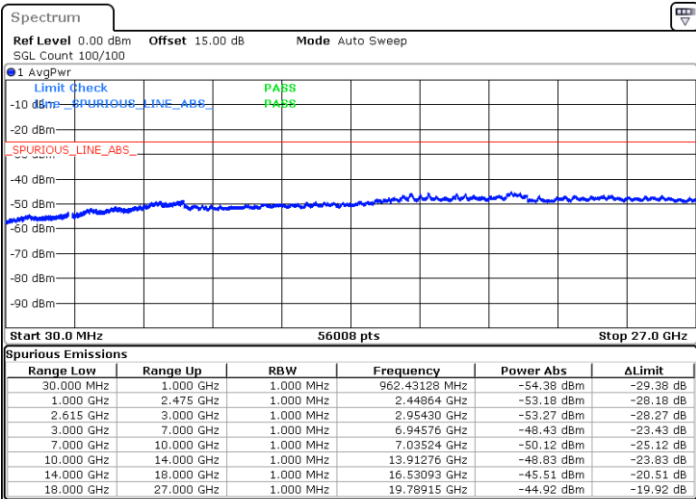

Lowest Channel / 1RB74 and 1RB0

Date: 14.JUL.2022 10:19:23

Date: 14.JUL.2022 10:14:43

Lowest Channel / FullRB

N/A

Date: 14.JUL.2022 10:24:04

LTE Band 7C / 15MHz+15MHz

16QAM

Middle Channel / 1RB0 and 1RB74

Middle Channel / 1RB74 and 1RB0

Date: 14.JUL.2022 10:38:24

Date: 14.JUL.2022 10:43:05

Middle Channel / FullIRB

N/A

Date: 14.JUL.2022 10:33:43

LTE Band 7C / 15MHz+15MHz

16QAM

Highest Channel / 1RB0 and 1RB74

Highest Channel / 1RB74 and 1RB0

Date: 14.JUL.2022 11:11:13

Date: 14.JUL.2022 11:06:33

Highest Channel / FullIRB

N/A

Date: 14.JUL.2022 11:15:54

LTE Band 7C / 15MHz+20MHz

16QAM

Lowest Channel / 1RB0 and 1RB99

Lowest Channel / 1RB74 and 1RB0

Date: 14.JUL.2022 11:58:26

Date: 14.JUL.2022 11:53:46

Lowest Channel / FullIRB

N/A