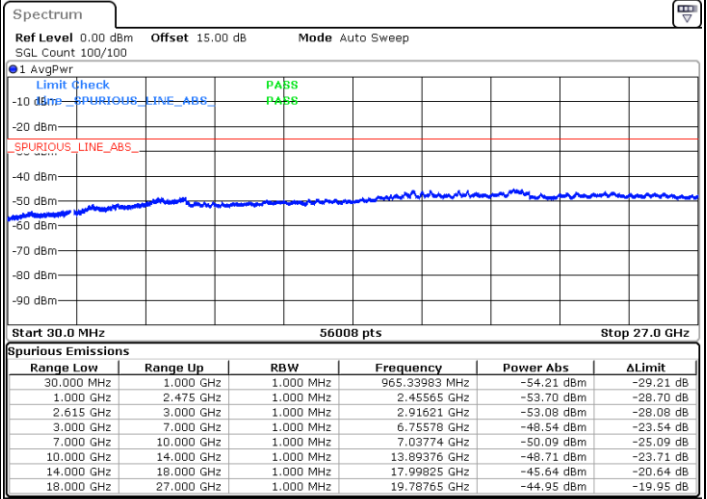

LTE Band 7C / 20MHz+15MHz

16QAM

Highest Channel / 1RB0 and 1RB74

Highest Channel / 1RB99 and 1RB0

Date: 14.JUL.2022 14:57:55

Date: 14.JUL.2022 14:53:17

Highest Channel / FullIRB

N/A

Date: 14.JUL.2022 15:02:31

LTE Band 7C / 20MHz+20MHz

16QAM

Lowest Channel / 1RB0 and 1RB99

Lowest Channel / 1RB99 and 1RB0

Date: 14.JUL.2022 15:31:13

Date: 14.JUL.2022 15:26:37

Lowest Channel / FullIRB

N/A

Date: 14.JUL.2022 15:35:50

LTE Band 7C / 20MHz+20MHz

16QAM

Middle Channel / 1RB0 and 1RB99

Middle Channel / 1RB99 and 1RB0

Date: 14.JUL.2022 15:48:17

Date: 14.JUL.2022 15:52:53