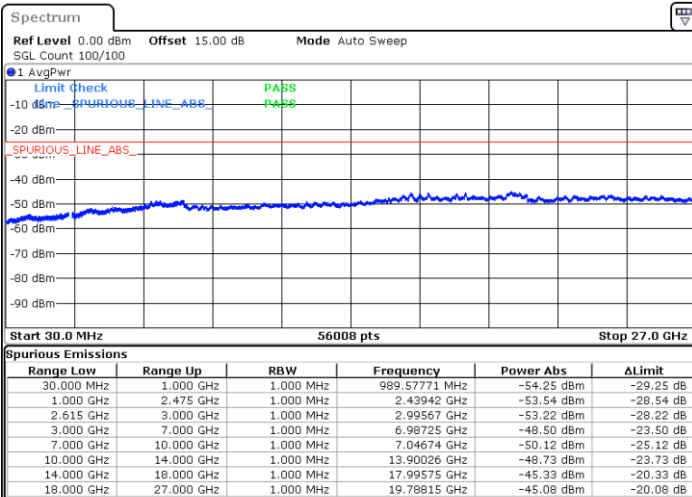

Highest Channel / 1RB99 and 1RB0

Date: 14.JUL.2022 18:19:46

Date: 14.JUL.2022 18:15:09

Highest Channel / FullIRB

N/A

Date: 14.JUL.2022 18:24:24

LTE Band 7C / 20MHz+15MHz

16QAM

Lowest Channel / 1RB0 and 1RB74

Lowest Channel / 1RB99 and 1RB0

Date: 14.JUL.2022 14:09:50

Date: 14.JUL.2022 14:05:14

Lowest Channel / FullIRB

N/A

Date: 14.JUL.2022 14:14:27

LTE Band 7C / 20MHz+15MHz

LTE Band 7C / 20MHz+15MHz

16QAM

Highest Channel / 1RB0 and 1RB74

Highest Channel / 1RB99 and 1RB0

Date: 14.JUL.2022 14:57:55

Date: 14.JUL.2022 14:53:17

Highest Channel / FullIRB

N/A