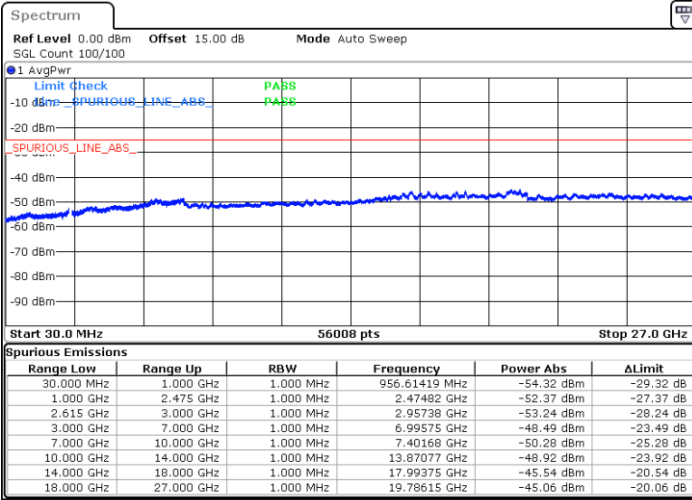

Date: 14.JUL.2022 17:40:26

Date: 14.JUL.2022 17:35:51

Highest Channel / FullIRB

N/A

Date: 14.JUL.2022 17:45:03

LTE Band 7C / 15MHz+15MHz

16QAM

Lowest Channel / 1RB0 and 1RB74

Lowest Channel / 1RB74 and 1RB0

Date: 14.JUL.2022 10:19:23

Date: 14.JUL.2022 10:14:43

Lowest Channel / FullRB

N/A

Date: 14.JUL.2022 10:24:04

LTE Band 7C / 15MHz+15MHz

16QAM

Middle Channel / 1RB0 and 1RB74

Middle Channel / 1RB74 and 1RB0

Date: 14.JUL.2022 10:38:24

Date: 14.JUL.2022 10:43:05

Middle Channel / FullIRB

N/A

Date: 14.JUL.2022 10:33:43

LTE Band 7C / 15MHz+15MHz