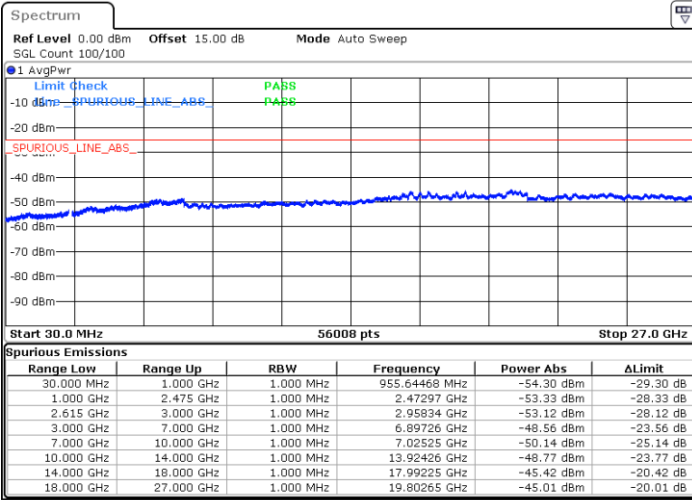

Highest Channel / FullIRB

N/A

Date: 14.JUL.2022 12:55:45

LTE Band 7C / 20MHz+10MHz

16QAM

Lowest Channel / 1RB0 and 1RB49

Lowest Channel / 1RB99 and 1RB0

Date: 14.JUL.2022 01:44:40

Date: 14.JUL.2022 01:40:05

Lowest Channel / FullRB

N/A

Date: 14.JUL.2022 01:49:15

LTE Band 7C / 20MHz+10MHz

16QAM

Middle Channel / 1RB0 and 1RB49

Middle Channel / 1RB99 and 1RB0

Date: 14.JUL.2022 02:03:59

Date: 14.JUL.2022 02:08:33

Middle Channel / FullIRB

N/A

Date: 14.JUL.2022 01:59:23

LTE Band 7C / 20MHz+10MHz

16QAM

Highest Channel / 1RB0 and 1RB49

Highest Channel / 1RB99 and 1RB0

Date: 14.JUL.2022 18:19:46

Date: 14.JUL.2022 18:15:09

Highest Channel / FullIRB

N/A

Date: 14.JUL.2022 18:24:24

LTE Band 7C / 20MHz+15MHz

16QAM