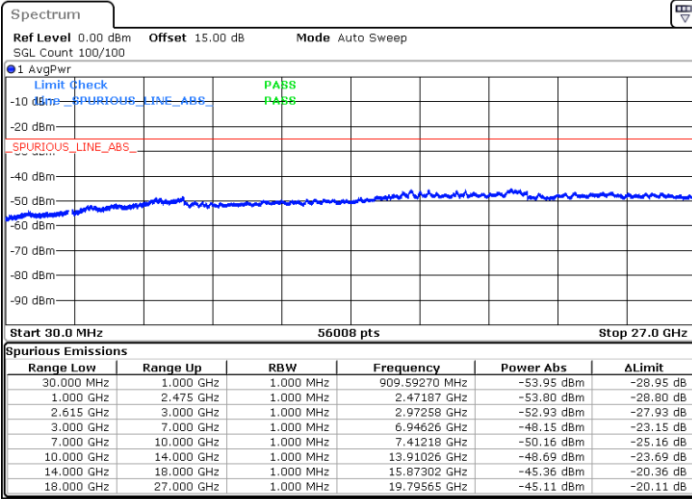

Date: 14.JUL.2022 14:51:46

Highest Channel / FullIRB

N/A

Date: 14.JUL.2022 15:00:59

LTE Band 7C / 20MHz+20MHz

QPSK

Lowest Channel / 1RB0 and 1RB99

Lowest Channel / 1RB99 and 1RB0

Date: 14.JUL.2022 15:29:41

Date: 14.JUL.2022 15:28:09

Lowest Channel / FullIRB

N/A

Date: 14.JUL.2022 15:37:22

LTE Band 7C / 20MHz+20MHz

QPSK

Middle Channel / 1RB0 and 1RB99

Middle Channel / 1RB99 and 1RB0

Date: 14.JUL.2022 15:49:49

Date: 14.JUL.2022 15:51:21

Middle Channel / FullIRB

N/A

Date: 14.JUL.2022 15:42:09

LTE Band 7C / 20MHz+20MHz

QPSK

Highest Channel / 1RB0 and 1RB99

Highest Channel / 1RB99 and 1RB0

Date: 14.JUL.2022 16:20:49

Date: 14.JUL.2022 16:13:06

Highest Channel / FullIRB

N/A

Date: 14.JUL.2022 16:22:22

LTE Band 7C / 10MHz+20MHz