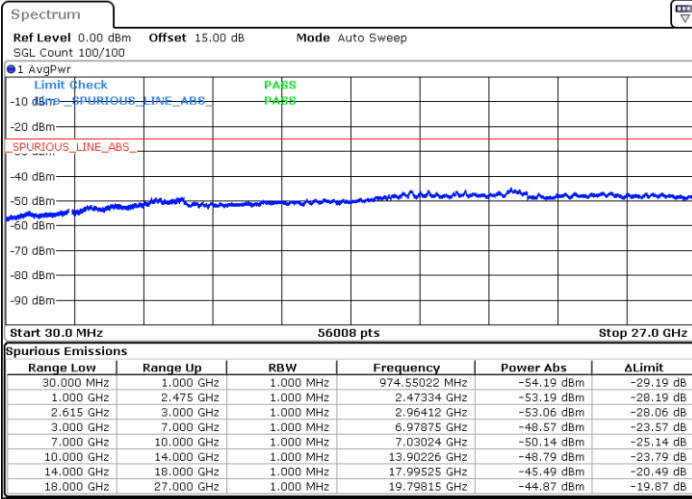

Date: 14.JUL.2022 17:14:07

Middle Channel / FullIRB

N/A

Date: 14.JUL.2022 17:04:56

LTE Band 7C / 15MHz+10MHz

16QAM

Highest Channel / 1RB0 and 1RB49

Highest Channel / 1RB74 and 1RB0

Date: 14.JUL.2022 17:40:26

Date: 14.JUL.2022 17:35:51

Highest Channel / FullIRB

N/A

Date: 14.JUL.2022 17:45:03

LTE Band 7C / 15MHz+15MHz

16QAM

Lowest Channel / 1RB0 and 1RB74

Lowest Channel / 1RB74 and 1RB0

Date: 14.JUL.2022 10:19:23

Date: 14.JUL.2022 10:14:43

Lowest Channel / FullRB

N/A

Date: 14.JUL.2022 10:24:04

LTE Band 7C / 15MHz+15MHz

16QAM