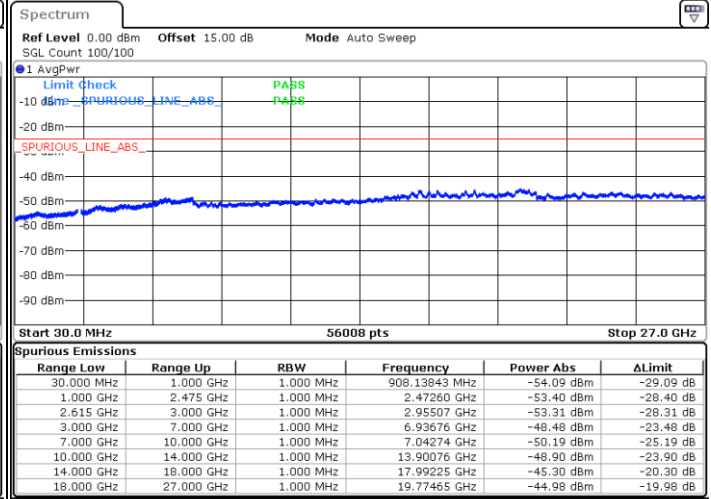

Date: 14.JUL.2022 14:51:46

Highest Channel / FullIRB

N/A

Date: 14.JUL.2022 15:00:59

LTE Band 7C / 20MHz+20MHz

QPSK

Lowest Channel / 1RB0 and 1RB99

Lowest Channel / 1RB99 and 1RB0

Date: 14.JUL.2022 15:29:41

Date: 14.JUL.2022 15:28:09

Lowest Channel / FullIRB

N/A

Date: 14.JUL.2022 15:37:22

LTE Band 7C / 20MHz+20MHz

QPSK

Middle Channel / 1RB0 and 1RB99

Middle Channel / 1RB99 and 1RB0

Date: 14.JUL.2022 15:49:49

Date: 14.JUL.2022 15:51:21

Middle Channel / FullIRB

N/A

Date: 14.JUL.2022 15:42:09

LTE Band 7C / 20MHz+20MHz

QPSK

Highest Channel / 1RB0 and 1RB99

Highest Channel / 1RB99 and 1RB0

Date: 14.JUL.2022 16:20:49

Date: 14.JUL.2022 16:13:06

Highest Channel / FullIRB

N/A

Date: 14.JUL.2022 16:22:22

LTE Band 7C / 10MHz+20MHz