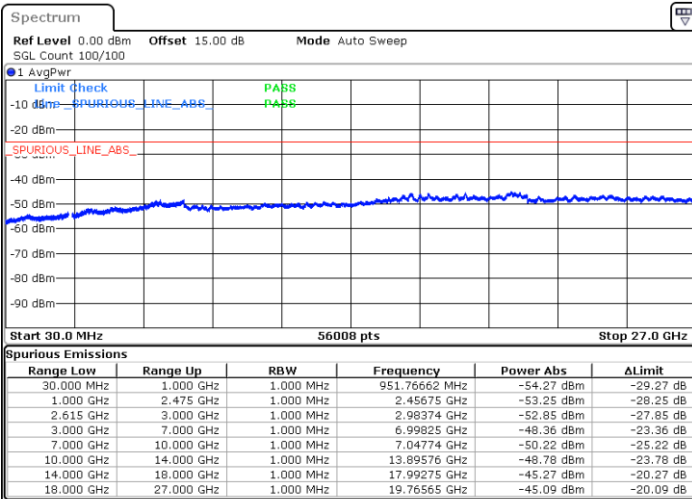

Lowest Channel / FullIRB

N/A

Date: 14.JUL.2022 16:57:06

LTE Band 7C / 15MHz+10MHz

16QAM

Middle Channel / 1RB0 and 1RB49

Middle Channel / 1RB74 and 1RB0

Date: 14.JUL.2022 17:09:32

Date: 14.JUL.2022 17:14:07

Middle Channel / FullIRB

N/A

Date: 14.JUL.2022 17:04:56

LTE Band 7C / 15MHz+10MHz

16QAM

Highest Channel / 1RB0 and 1RB49

Highest Channel / 1RB74 and 1RB0

Date: 14.JUL.2022 17:40:26

Date: 14.JUL.2022 17:35:51

Highest Channel / FullIRB

N/A

Date: 14.JUL.2022 17:45:03

LTE Band 7C / 15MHz+15MHz

16QAM

Lowest Channel / 1RB0 and 1RB74

Lowest Channel / 1RB74 and 1RB0

Date: 14.JUL.2022 10:19:23

Date: 14.JUL.2022 10:14:43

Lowest Channel / FullRB

N/A

Date: 14.JUL.2022 10:24:04

LTE Band 7C / 15MHz+15MHz

16QAM