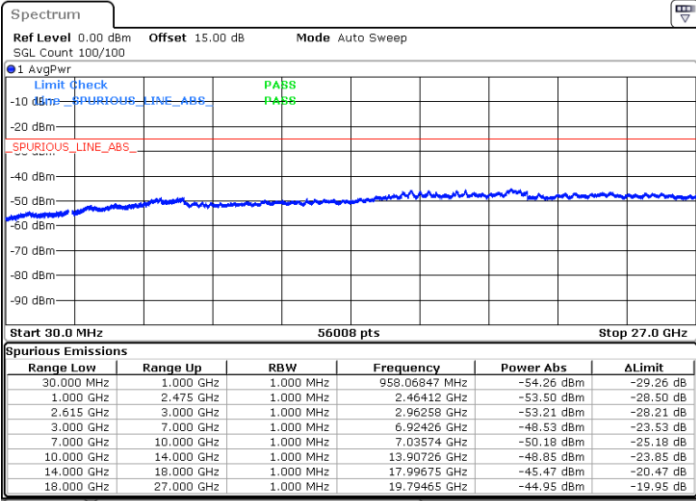

Highest Channel / 1RB0 and 1RB99

Highest Channel / 1RB99 and 1RB0

Date: 14.JUL.2022 16:20:49

Date: 14.JUL.2022 16:13:06

Highest Channel / FullIRB

N/A

Date: 14.JUL.2022 16:22:22

LTE Band 7C / 10MHz+20MHz

16QAM

Lowest Channel / 1RB0 and 1RB99

Lowest Channel / 1RB49 and 1RB0

Date: 14.JUL.2022 00:06:51

Date: 14.JUL.2022 00:02:16

Lowest Channel / FullIRB

N/A

Date: 14.JUL.2022 00:11:27

LTE Band 7C / 10MHz+20MHz

16QAM

MiddleChannel / 1RB0 and 1RB99

Middle Channel / 1RB49 and 1RB0

Date: 14.JUL.2022 00:35:27

Date: 14.JUL.2022 00:40:01

Middle Channel / FullIRB

N/A

Date: 14.JUL.2022 00:30:52

LTE Band 7C / 10MHz+20MHz

16QAM

Highest Channel / 1RB0 and 1RB99

Highest Channel / 1RB49 and 1RB0

Date: 14.JUL.2022 01:06:49

Date: 14.JUL.2022 01:02:14

Highest Channel / FullIRB