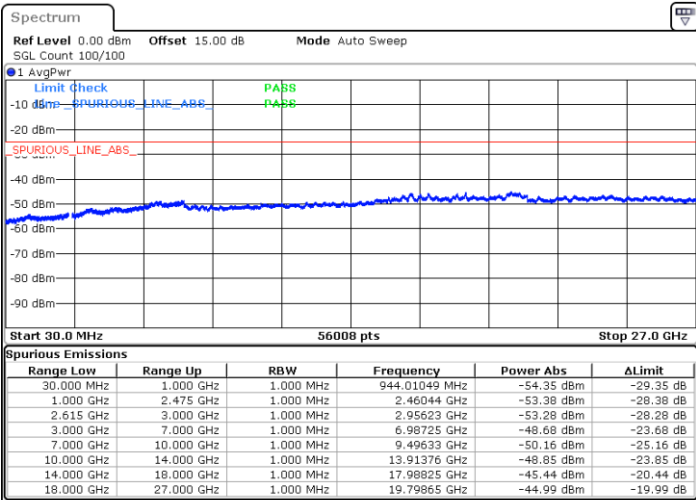

Date: 14.JUL.2022 17:40:26

Date: 14.JUL.2022 17:35:51

Highest Channel / FullIRB

N/A

Date: 14.JUL.2022 17:45:03

LTE Band 7C / 15MHz+15MHz

16QAM

Lowest Channel / 1RB0 and 1RB74

Lowest Channel / 1RB74 and 1RB0

Date: 14.JUL.2022 10:19:23

Date: 14.JUL.2022 10:14:43

Lowest Channel / FullRB

N/A

Date: 14.JUL.2022 10:24:04

LTE Band 7C / 15MHz+15MHz

16QAM

Middle Channel / 1RB0 and 1RB74

Middle Channel / 1RB74 and 1RB0

Date: 14.JUL.2022 10:38:24

Date: 14.JUL.2022 10:43:05

Middle Channel / FullIRB

N/A

Date: 14.JUL.2022 10:33:43

LTE Band 7C / 15MHz+15MHz