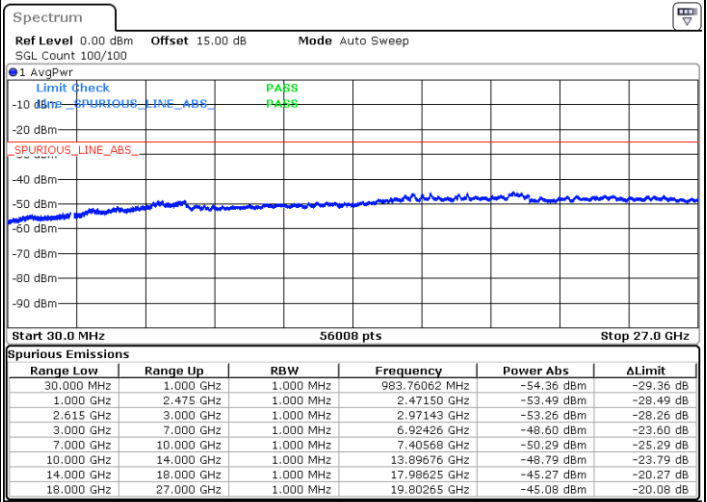

LTE Band 7C / 10MHz+20MHz

16QAM

MiddleChannel / 1RB0 and 1RB99

Middle Channel / 1RB49 and 1RB0

Date: 14.JUL.2022 00:35:27

Date: 14.JUL.2022 00:40:01

Middle Channel / FullIRB

N/A

Date: 14.JUL.2022 00:30:52

LTE Band 7C / 10MHz+20MHz

16QAM

Highest Channel / 1RB0 and 1RB99

Highest Channel / 1RB49 and 1RB0

Date: 14.JUL.2022 01:06:49

Date: 14.JUL.2022 01:02:14

Highest Channel / FullIRB

N/A

Date: 14.JUL.2022 01:11:24

LTE Band 7C / 15MHz+10MHz

16QAM

Lowest Channel / 1RB0 and 1RB49

Lowest Channel / 1RB74 and 1RB0

Date: 14.JUL.2022 16:52:30

Date: 14.JUL.2022 16:47:53

Lowest Channel / FullIRB

N/A

Date: 14.JUL.2022 16:57:06

LTE Band 7C / 15MHz+10MHz

16QAM

Middle Channel / 1RB0 and 1RB49

Middle Channel / 1RB74 and 1RB0

Date: 14.JUL.2022 17:09:32