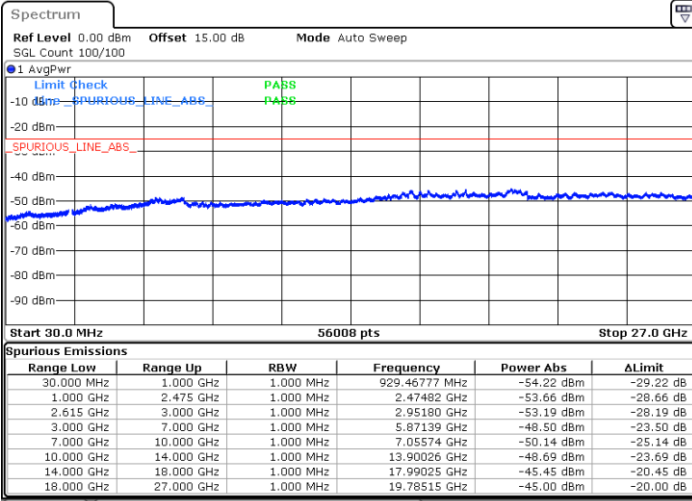

Middle Channel / FullIRB

N/A

Date: 14.JUL.2022 14:20:46

LTE Band 7C / 20MHz+15MHz

QPSK

Highest Channel / 1RB0 and 1RB74

Highest Channel / 1RB99 and 1RB0

Date: 14.JUL.2022 14:59:27

Date: 14.JUL.2022 14:51:46

Highest Channel / FullIRB

N/A

Date: 14.JUL.2022 15:00:59

LTE Band 7C / 20MHz+20MHz

QPSK

Lowest Channel / 1RB0 and 1RB99

Lowest Channel / 1RB99 and 1RB0

Date: 14.JUL.2022 15:29:41

Date: 14.JUL.2022 15:28:09

Lowest Channel / FullIRB

N/A

Date: 14.JUL.2022 15:37:22

LTE Band 7C / 20MHz+20MHz

QPSK

Middle Channel / 1RB0 and 1RB99

Highest Channel / 1RB0 and 1RB99

Highest Channel / 1RB99 and 1RB0

Date: 14.JUL.2022 16:20:49

Date: 14.JUL.2022 16:13:06

Highest Channel / FullIRB

N/A

Date: 14.JUL.2022 16:22:22

LTE Band 7C / 10MHz+20MHz