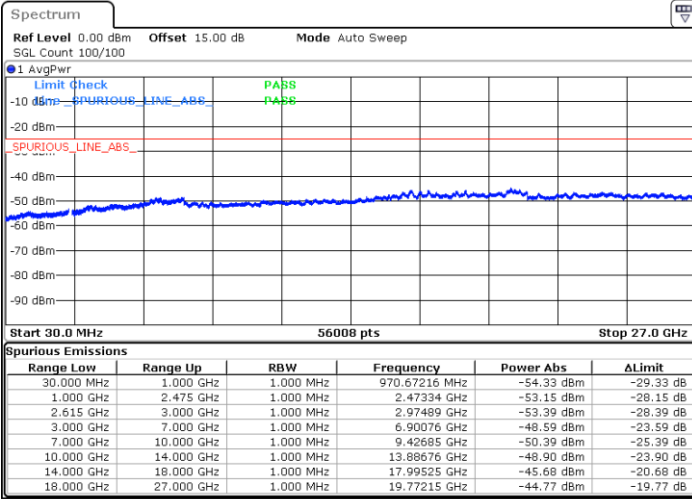

N/A

Date: 14.JUL.2022 12:14:49

LTE Band 7C / 15MHz+20MHz

16QAM

Highest Channel / 1RB0 and 1RB99

Highest Channel / 1RB74 and 1RB0

Date: 14.JUL.2022 12:51:03

Date: 14.JUL.2022 12:46:22

Highest Channel / FullIRB

N/A

Date: 14.JUL.2022 12:55:45

LTE Band 7C / 20MHz+10MHz

16QAM

Lowest Channel / 1RB0 and 1RB49

Lowest Channel / 1RB99 and 1RB0

Date: 14.JUL.2022 01:44:40

Date: 14.JUL.2022 01:40:05

Lowest Channel / FullRB

N/A

Date: 14.JUL.2022 01:49:15

LTE Band 7C / 20MHz+10MHz

16QAM

Middle Channel / 1RB0 and 1RB49

Middle Channel / 1RB99 and 1RB0

Date: 14.JUL.2022 02:03:59

Date: 14.JUL.2022 02:08:33

Middle Channel / FullIRB

N/A

Date: 14.JUL.2022 01:59:23

LTE Band 7C / 20MHz+10MHz

16QAM

Highest Channel / 1RB0 and 1RB49