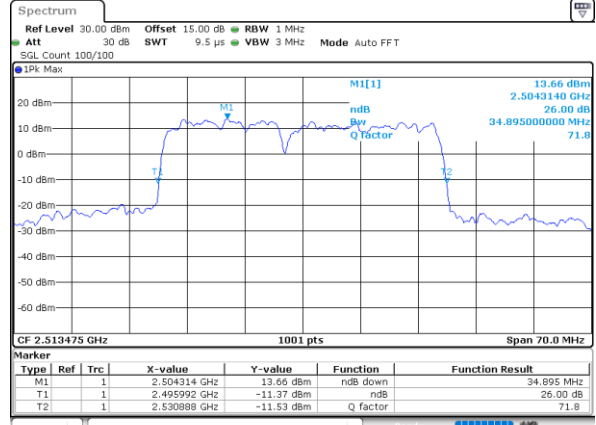

Lowest Channel / 10MHz+20MHz

Date: 13.JUL.2022 00:22:04

Lowest Channel / 15MHz+10MHz

Date: 12.JUL.2022 22:17:44

Middle Channel / 10MHz+20MHz

Date: 13.JUL.2022 00:26:16

Middle Channel / 15MHz+10MHz

Date: 12.JUL.2022 22:14:30

Highest Channel / 10MHz+20MHz

Date: 13.JUL.2022 00:30:17

Highest Channel / 15MHz+10MHz

Date: 12.JUL.2022 22:45:41

LTE Band 41C

QPSK

Lowest Channel / 15MHz+15MHz

Date: 13_JUL_2022 17:44:00

Lowest Channel / 15MHz+20MHz

Date: 13_JUL_2022 17:32:57

Middle Channel / 15MHz+15MHz

Date: 13_JUL_2022 17:47:19

Middle Channel / 15MHz+20MHz

Date: 13_JUL_2022 17:32:15

Highest Channel / 15MHz+15MHz

Date: 13_JUL_2022 17:49:32

Highest Channel / 15MHz+20MHz

Date: 13_JUL_2022 17:38:30

LTE Band 41C

QPSK

Lowest Channel / 20MHz+5MHz

Date: 12.JUL.2022 19:33:07

Lowest Channel / 20MHz+10MHz

Date: 13.JUL.2022 19:30:02