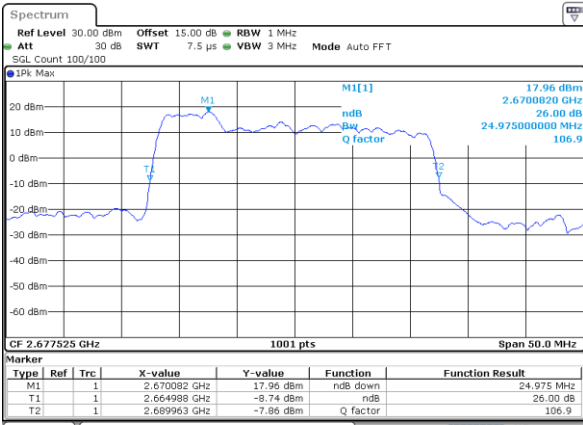

Mode	LTE Band 41C : 26dB BW(MHz)				
64QAM					
BW	5MHz+20MHz	10MHz+15MHz	10MHz+20MHz	15MHz+10MHz	15MHz+15MHz
Lowest CH	24.78	25.23	29.79	25.13	30.45
Middle CH	24.93	25.28	29.79	25.23	30.69
Highest CH	24.88	25.23	29.97	25.13	30.75
BW	15MHz+20MHz	20MHz+5MHz	20MHz+10MHz	20MHz+15MHz	20MHz+20MHz
Lowest CH	34.90	24.83	29.85	34.97	39.88
Middle CH	35.04	24.78	29.97	34.97	39.88
Highest CH	34.90	24.93	30.03	35.18	39.88

LTE Band 41C

QPSK

Lowest Channel / 5MHz+20MHz

Date: 12.JUL.2022 17:55:51

Lowest Channel / 10MHz+15MHz

Date: 12.JUL.2022 21:10:14

Middle Channel / 5MHz+20MHz

Date: 12.JUL.2022 18:00:08

Middle Channel / 10MHz+15MHz

Date: 12.JUL.2022 21:14:21

Highest Channel / 5MHz+20MHz

Date: 12.JUL.2022 18:02:18

Highest Channel / 10MHz+15MHz

Date: 12.JUL.2022 21:17:40

LTE Band 41C

QPSK

Lowest Channel / 10MHz+20MHz

Date: 13.JUL.2022 00:22:04

Lowest Channel / 15MHz+10MHz

Date: 12.JUL.2022 22:17:44

Middle Channel / 10MHz+20MHz

Date: 13.JUL.2022 00:26:16

Middle Channel / 15MHz+10MHz

Date: 12.JUL.2022 22:14:30