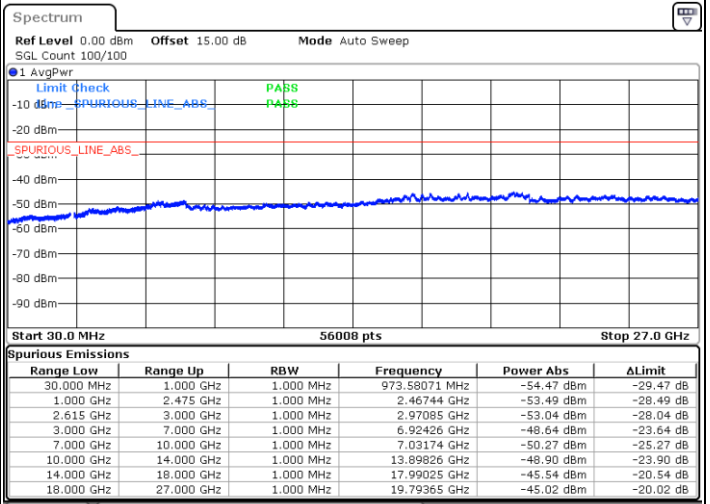

Highest Channel / 1RB0 and 1RB49

Highest Channel / 1RB74 and 1RB0

Date: 14.JUL.2022 17:38:55

Date: 14.JUL.2022 17:37:22

Highest Channel / FullIRB

N/A

Date: 14.JUL.2022 17:46:38

LTE Band 7C / 15MHz+15MHz

64QAM

Lowest Channel / 1RB0 and 1RB74

Lowest Channel / 1RB74 and 1RB0

Date: 14.JUL.2022 10:20:56

Date: 14.JUL.2022 10:13:09

Lowest Channel / FullRB

N/A

Date: 14.JUL.2022 10:22:30

LTE Band 7C / 15MHz+15MHz

64QAM

Middle Channel / 1RB0 and 1RB74

Middle Channel / 1RB74 and 1RB0

Date: 14.JUL.2022 10:36:51

Date: 14.JUL.2022 10:44:38

Middle Channel / FullIRB

N/A

Date: 14.JUL.2022 10:35:17

LTE Band 7C / 15MHz+15MHz

64QAM

Highest Channel / 1RB0 and 1RB74

Highest Channel / 1RB74 and 1RB0

Date: 14.JUL.2022 11:09:40

Date: 14.JUL.2022 11:08:06

Highest Channel / FullIRB