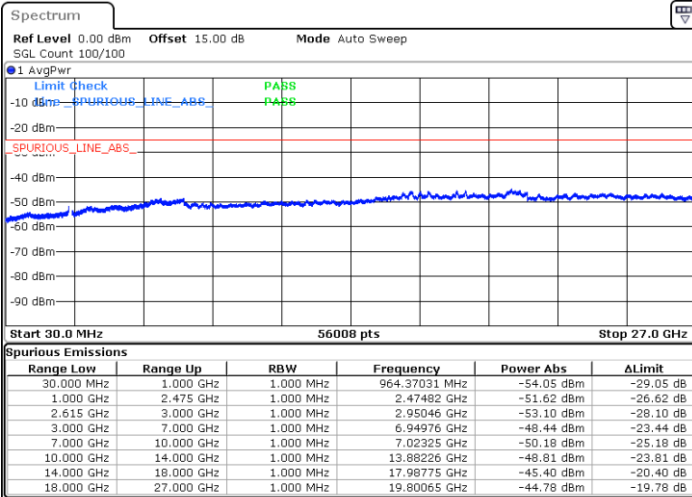

N/A

Date: 14.JUL.2022 14:23:50

LTE Band 7C / 20MHz+15MHz

64QAM

Highest Channel / 1RB0 and 1RB74

Highest Channel / 1RB99 and 1RB0

Date: 14.JUL.2022 14:56:22

Date: 14.JUL.2022 14:54:50

Highest Channel / FullIRB

N/A

Date: 14.JUL.2022 15:04:03

LTE Band 7C / 20MHz+20MHz

64QAM

Lowest Channel / 1RB0 and 1RB99

Lowest Channel / 1RB99 and 1RB0

Date: 14.JUL.2022 15:32:45

Date: 14.JUL.2022 15:25:05

Lowest Channel / FullIRB

N/A

Date: 14.JUL.2022 15:34:18

LTE Band 7C / 20MHz+20MHz

64QAM

Middle Channel / 1RB0 and 1RB99

Middle Channel / 1RB99 and 1RB0

Date: 14.JUL.2022 15:46:45

Date: 14.JUL.2022 15:54:25

Middle Channel / FullIRB

N/A

Date: 14.JUL.2022 15:45:13

LTE Band 7C / 20MHz+20MHz

64QAM

Highest Channel / 1RB0 and 1RB99