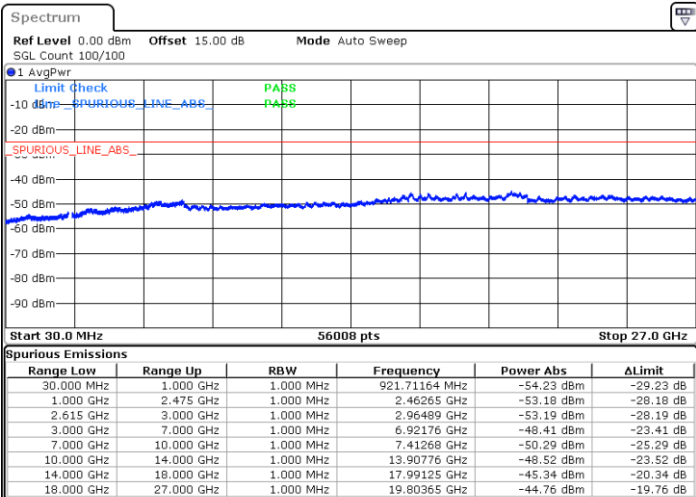

Highest Channel / FullIRB

N/A

Date: 14.JUL.2022 15:04:03

LTE Band 7C / 20MHz+20MHz

64QAM

Lowest Channel / 1RB0 and 1RB99

Lowest Channel / 1RB99 and 1RB0

Date: 14.JUL.2022 15:32:45

Date: 14.JUL.2022 15:25:05

Lowest Channel / FullIRB

N/A

Date: 14.JUL.2022 15:34:18

LTE Band 7C / 20MHz+20MHz

64QAM

Middle Channel / 1RB0 and 1RB99

Middle Channel / 1RB99 and 1RB0

Date: 14.JUL.2022 15:46:45

Date: 14.JUL.2022 15:54:25

Middle Channel / FullIRB

N/A

Date: 14.JUL.2022 15:45:13

LTE Band 7C / 20MHz+20MHz

64QAM

Highest Channel / 1RB0 and 1RB99

Highest Channel / 1RB99 and 1RB0

Date: 14.JUL.2022 16:17:44

Date: 14.JUL.2022 16:16:11

Highest Channel / FullIRB

N/A

Date: 14.JUL.2022 16:25:26

LTE Band 41C

26dB Bandwidth