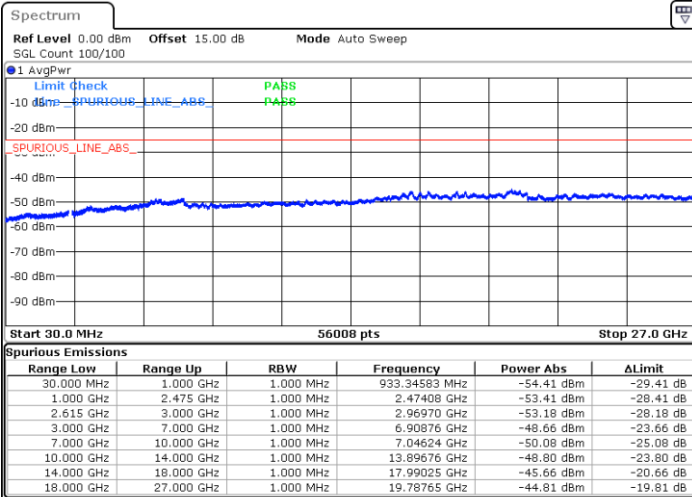

64QAM

Highest Channel / 1RB0 and 1RB49

Highest Channel / 1RB99 and 1RB0

Date: 14.JUL.2022 18:18:14

Date: 14.JUL.2022 18:16:42

Highest Channel / FullIRB

N/A

Date: 14.JUL.2022 18:25:57

LTE Band 7C / 20MHz+15MHz

64QAM

Lowest Channel / 1RB0 and 1RB74

Lowest Channel / 1RB99 and 1RB0

Date: 14.JUL.2022 14:11:22

Date: 14.JUL.2022 14:03:42

Lowest Channel / FullRB

N/A

Date: 14.JUL.2022 14:12:55

LTE Band 7C / 20MHz+15MHz

64QAM

MiddleChannel / 1RB0 and 1RB74

Middle Channel / 1RB99 and 1RB0

Date: 14.JUL.2022 14:25:23

Date: 14.JUL.2022 14:33:05

Middle Channel / FullIRB