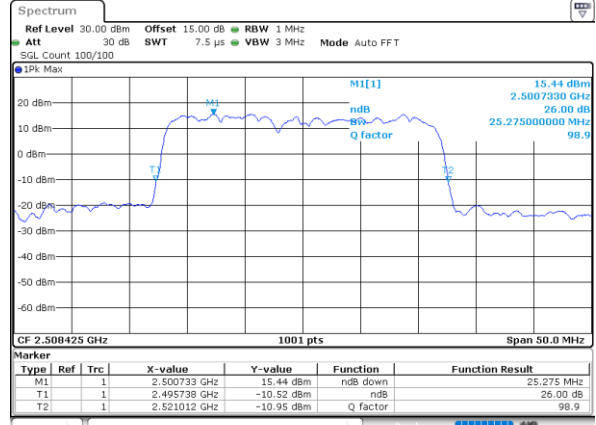

Mode	LTE Band 41C : 26dB BW(MHz)				
64QAM					
BW	5MHz+20MHz	10MHz+15MHz	10MHz+20MHz	15MHz+10MHz	15MHz+15MHz
Lowest CH	24.78	25.23	29.79	25.13	30.45
Middle CH	24.93	25.28	29.79	25.23	30.69
Highest CH	24.88	25.23	29.97	25.13	30.75
BW	15MHz+20MHz	20MHz+5MHz	20MHz+10MHz	20MHz+15MHz	20MHz+20MHz
Lowest CH	34.90	24.83	29.85	34.97	39.88
Middle CH	35.04	24.78	29.97	34.97	39.88
Highest CH	34.90	24.93	30.03	35.18	39.88

LTE Band 41C

QPSK

Lowest Channel / 5MHz+20MHz

Date: 12.JUL.2022 17:55:51

Lowest Channel / 10MHz+15MHz

Date: 12.JUL.2022 21:10:14

Middle Channel / 5MHz+20MHz

Date: 12.JUL.2022 18:00:08

Middle Channel / 10MHz+15MHz

Date: 12.JUL.2022 21:14:21

Highest Channel / 5MHz+20MHz

Date: 12.JUL.2022 18:02:18

Highest Channel / 10MHz+15MHz

Date: 12.JUL.2022 21:17:40

LTE Band 41C

QPSK

Lowest Channel / 10MHz+20MHz

Date: 13.JUL.2022 00:22:04

Lowest Channel / 15MHz+10MHz

Date: 12.JUL.2022 22:17:44

Middle Channel / 10MHz+20MHz

Date: 13.JUL.2022 00:26:16

Middle Channel / 15MHz+10MHz

Date: 12.JUL.2022 22:14:30