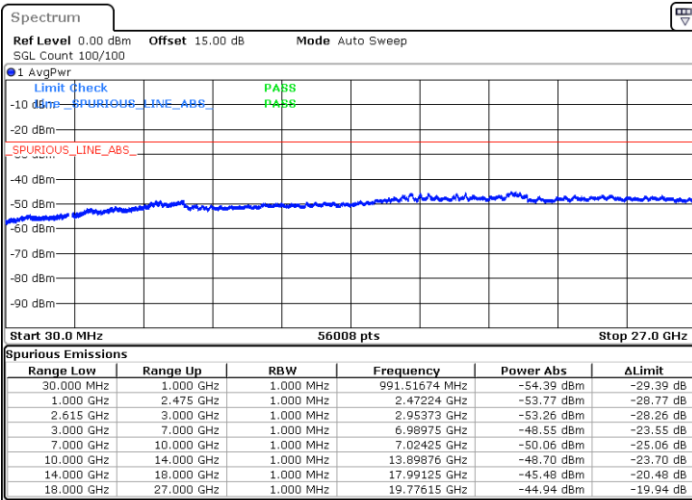

Lowest Channel / FullIRB

N/A

Date: 14.JUL.2022 12:01:34

LTE Band 7C / 15MHz+20MHz

64QAM

Middle Channel / 1RB0 and 1RB9

Middle Channel / 1RB74 and 1RB0

Date: 14.JUL.2022 12:17:56

Date: 14.JUL.2022 12:25:45

Middle Channel / FullIRB

N/A

Date: 14.JUL.2022 12:16:22

LTE Band 7C / 15MHz+20MHz

64QAM

Highest Channel / 1RB0 and 1RB99

Highest Channel / 1RB74 and 1RB0

Date: 14.JUL.2022 12:49:29

Date: 14.JUL.2022 12:47:56

Highest Channel / FullIRB

N/A

Date: 14.JUL.2022 12:57:18

LTE Band 7C / 20MHz+10MHz

64QAM

Lowest Channel / 1RB0 and 1RB49

Lowest Channel / 1RB99 and 1RB0

Date: 14.JUL.2022 01:46:12

Date: 14.JUL.2022 01:38:34

Lowest Channel / FullRB

N/A

Date: 14.JUL.2022 01:47:44

LTE Band 7C / 20MHz+10MHz

64QAM