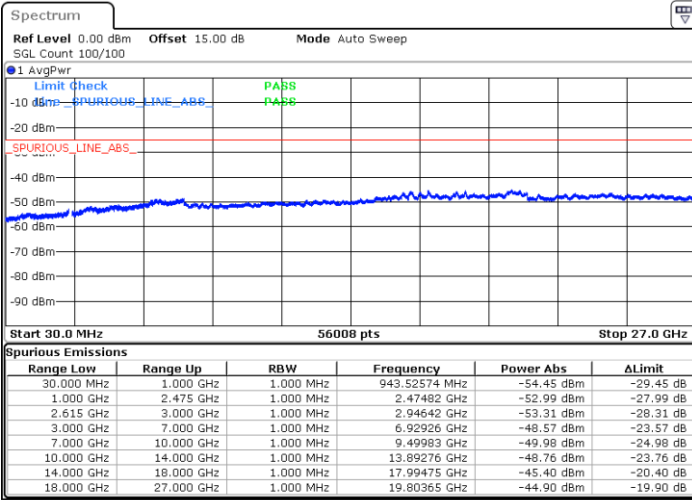

Date: 14.JUL.2022 12:49:29

Date: 14.JUL.2022 12:47:56

Highest Channel / FullIRB

N/A

Date: 14.JUL.2022 12:57:18

LTE Band 7C / 20MHz+10MHz

64QAM

Lowest Channel / 1RB0 and 1RB49

Lowest Channel / 1RB99 and 1RB0

Date: 14.JUL.2022 01:46:12

Date: 14.JUL.2022 01:38:34

Lowest Channel / FullRB

N/A

Date: 14.JUL.2022 01:47:44

LTE Band 7C / 20MHz+10MHz

64QAM

Middle Channel / 1RB0 and 1RB49

Middle Channel / 1RB99 and 1RB0

Date: 14.JUL.2022 02:02:27

Date: 14.JUL.2022 02:10:04

Middle Channel / FullIRB

N/A

Date: 14.JUL.2022 02:00:55

LTE Band 7C / 20MHz+10MHz