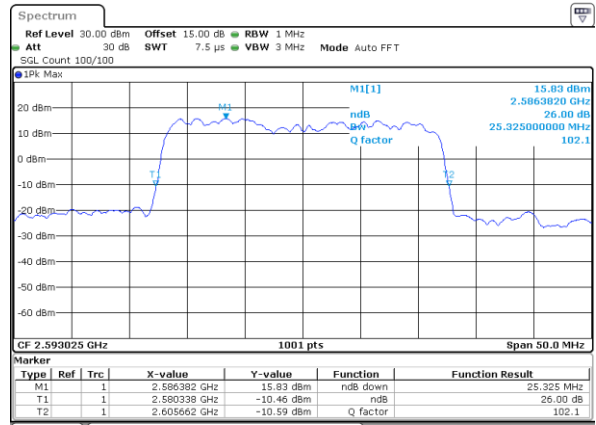

Mode	LTE Band 41C : 26dB BW(MHz)				
64QAM					
BW	5MHz+20MHz	10MHz+15MHz	10MHz+20MHz	15MHz+10MHz	15MHz+15MHz
Lowest CH	24.78	25.23	29.79	25.13	30.45
Middle CH	24.93	25.28	29.79	25.23	30.69
Highest CH	24.88	25.23	29.97	25.13	30.75
BW	15MHz+20MHz	20MHz+5MHz	20MHz+10MHz	20MHz+15MHz	20MHz+20MHz
Lowest CH	34.90	24.83	29.85	34.97	39.88
Middle CH	35.04	24.78	29.97	34.97	39.88
Highest CH	34.90	24.93	30.03	35.18	39.88

LTE Band 41C

QPSK

Lowest Channel / 5MHz+20MHz

Date: 12.JUL.2022 17:55:51

Lowest Channel / 10MHz+15MHz

Date: 12.JUL.2022 21:10:14

Middle Channel / 5MHz+20MHz

Date: 12.JUL.2022 18:00:08

Middle Channel / 10MHz+15MHz

Date: 12.JUL.2022 21:14:21

Highest Channel / 5MHz+20MHz

Date: 12.JUL.2022 18:02:18

Highest Channel / 10MHz+15MHz

Date: 12.JUL.2022 21:17:40

LTE Band 41C

QPSK

Lowest Channel / 10MHz+20MHz

Date: 13.JUL.2022 00:22:04

Lowest Channel / 15MHz+10MHz

Date: 12.JUL.2022 22:17:44

Middle Channel / 10MHz+20MHz

Date: 13.JUL.2022 00:26:16

Middle Channel / 15MHz+10MHz

Date: 12.JUL.2022 22:14:30