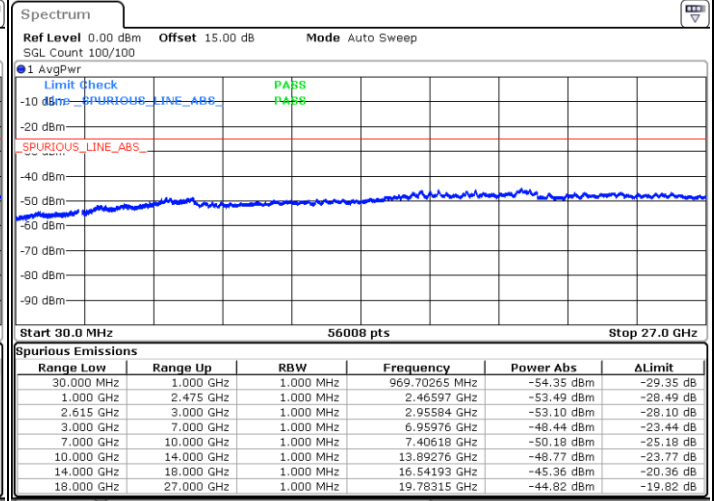

Date: 14.JUL.2022 16:23:54

LTE Band 7C / 10MHz+20MHz

64QAM

Lowest Channel / 1RB0 and 1RB99

Lowest Channel / 1RB49 and 1RB0

Date: 14.JUL.2022 00:08:23

Date: 14.JUL.2022 00:00:45

Lowest Channel / FullRB

N/A

Date: 14.JUL.2022 00:09:55

LTE Band 7C / 10MHz+20MHz

64QAM

MiddleChannel / 1RB0 and 1RB99

Middle Channel / 1RB49 and 1RB0

Date: 14.JUL.2022 00:33:55

Date: 14.JUL.2022 00:41:33

Middle Channel / FullIRB

N/A

Date: 14.JUL.2022 00:32:23

LTE Band 7C / 10MHz+20MHz

64QAM

Highest Channel / 1RB0 and 1RB99

Highest Channel / 1RB49 and 1RB0

Date: 14.JUL.2022 01:05:17

Date: 14.JUL.2022 01:03:46

Highest Channel / FullIRB

N/A

Date: 14.JUL.2022 01:12:55

LTE Band 7C / 15MHz+10MHz

64QAM

Lowest Channel / 1RB0 and 1RB49

Lowest Channel / 1RB74 and 1RB0