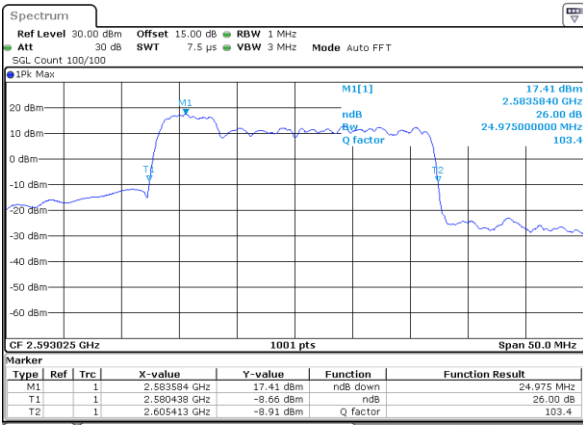

Mode	LTE Band 41C : 26dB BW(MHz)				
64QAM					
BW	5MHz+20MHz	10MHz+15MHz	10MHz+20MHz	15MHz+10MHz	15MHz+15MHz
Lowest CH	24.78	25.23	29.79	25.13	30.45
Middle CH	24.93	25.28	29.79	25.23	30.69
Highest CH	24.88	25.23	29.97	25.13	30.75
BW	15MHz+20MHz	20MHz+5MHz	20MHz+10MHz	20MHz+15MHz	20MHz+20MHz
Lowest CH	34.90	24.83	29.85	34.97	39.88
Middle CH	35.04	24.78	29.97	34.97	39.88
Highest CH	34.90	24.93	30.03	35.18	39.88

LTE Band 41C

QPSK

Lowest Channel / 5MHz+20MHz

Date: 12.JUL.2022 17:55:51

Lowest Channel / 10MHz+15MHz

Date: 12.JUL.2022 21:10:14

Middle Channel / 5MHz+20MHz

Date: 12.JUL.2022 18:00:08

Middle Channel / 10MHz+15MHz

Date: 12.JUL.2022 21:14:21

Highest Channel / 5MHz+20MHz

Date: 12.JUL.2022 18:02:18

Highest Channel / 10MHz+15MHz

Date: 12.JUL.2022 21:17:40

LTE Band 41C

QPSK

Lowest Channel / 10MHz+20MHz

Date: 13.JUL.2022 00:22:04

Lowest Channel / 15MHz+10MHz

Date: 12.JUL.2022 22:17:44

Middle Channel / 10MHz+20MHz

Date: 13.JUL.2022 00:26:16

Middle Channel / 15MHz+10MHz

Date: 12.JUL.2022 22:14:30