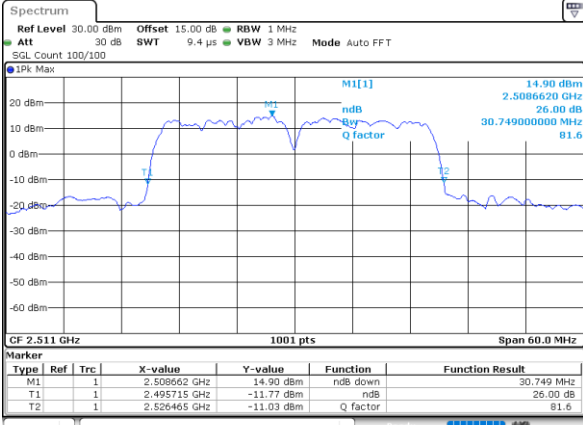

Lowest Channel / 10MHz+20MHz

Date: 13.JUL.2022 00:22:04

Lowest Channel / 15MHz+10MHz

Date: 12.JUL.2022 22:17:44

Middle Channel / 10MHz+20MHz

Date: 13.JUL.2022 00:26:16

Middle Channel / 15MHz+10MHz

Date: 12.JUL.2022 22:14:30

Highest Channel / 10MHz+20MHz

Date: 13.JUL.2022 00:30:17

Highest Channel / 15MHz+10MHz

Date: 12.JUL.2022 22:45:41

LTE Band 41C

QPSK

Lowest Channel / 15MHz+15MHz

Date: 13_JUL_2022 17:44:00

Lowest Channel / 15MHz+20MHz

Date: 13_JUL_2022 17:32:57

Middle Channel / 15MHz+15MHz

Date: 13_JUL_2022 17:47:19

Middle Channel / 15MHz+20MHz

Date: 13_JUL_2022 17:32:15

Highest Channel / 15MHz+15MHz

Date: 13_JUL_2022 17:49:32

Highest Channel / 15MHz+20MHz

Date: 13_JUL_2022 17:38:30

LTE Band 41C

QPSK

Lowest Channel / 20MHz+5MHz

Date: 12.JUL.2022 19:33:07

Lowest Channel / 20MHz+10MHz

Date: 13.JUL.2022 19:30:02