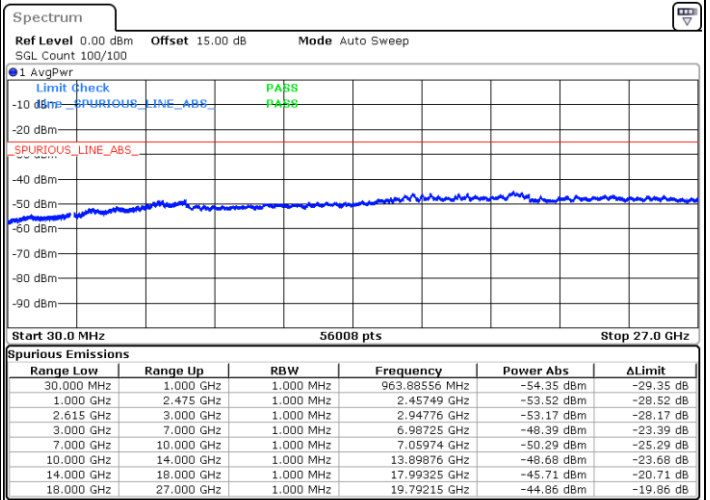

Highest Channel / FullIRB

N/A

Date: 14.JUL.2022 15:04:03

LTE Band 7C / 20MHz+20MHz

64QAM

Lowest Channel / 1RB0 and 1RB99

Lowest Channel / 1RB99 and 1RB0

Date: 14.JUL.2022 15:32:45

Date: 14.JUL.2022 15:25:05

Lowest Channel / FullIRB

N/A

Date: 14.JUL.2022 15:34:18

LTE Band 7C / 20MHz+20MHz

64QAM

Middle Channel / 1RB0 and 1RB99

Middle Channel / 1RB99 and 1RB0

Date: 14.JUL.2022 15:46:45

Date: 14.JUL.2022 15:54:25

Middle Channel / FullIRB

N/A

Date: 14.JUL.2022 15:45:13

LTE Band 7C / 20MHz+20MHz

64QAM

Highest Channel / 1RB0 and 1RB99

Highest Channel / 1RB99 and 1RB0

Date: 14.JUL.2022 16:17:44

Date: 14.JUL.2022 16:16:11

Highest Channel / FullIRB

N/A

Date: 14.JUL.2022 16:25:26

LTE Band 41C

26dB Bandwidth