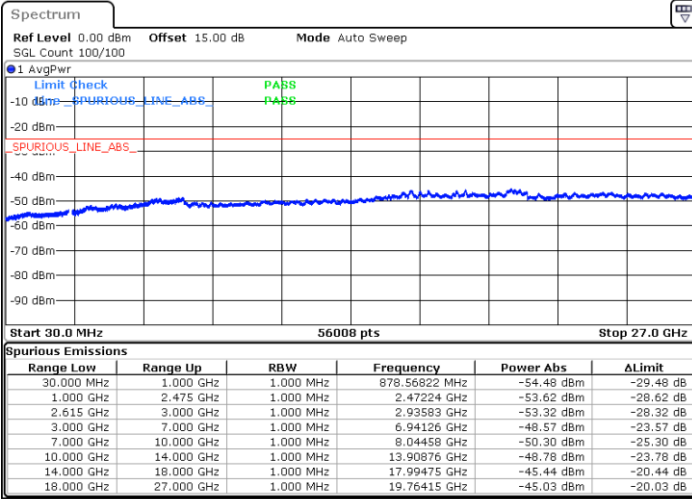

LTE Band 7C / 20MHz+20MHz

16QAM

Highest Channel / 1RB0 and 1RB99

Highest Channel / 1RB99 and 1RB0

Date: 14.JUL.2022 16:19:16

Date: 14.JUL.2022 16:14:38

Highest Channel / FullIRB

N/A

Date: 14.JUL.2022 16:23:54

LTE Band 7C / 10MHz+20MHz

64QAM

Lowest Channel / 1RB0 and 1RB99

Lowest Channel / 1RB49 and 1RB0

Date: 14.JUL.2022 00:08:23

Date: 14.JUL.2022 00:00:45

Lowest Channel / FullRB