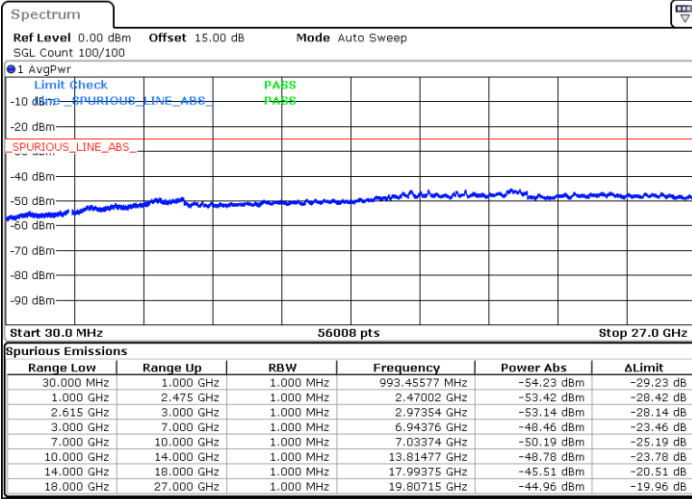

Date: 14.JUL.2022 10:35:17

LTE Band 7C / 15MHz+15MHz

64QAM

Highest Channel / 1RB0 and 1RB74

Highest Channel / 1RB74 and 1RB0

Date: 14.JUL.2022 11:09:40

Date: 14.JUL.2022 11:08:06

Highest Channel / FullIRB

N/A

Date: 14.JUL.2022 11:17:27

LTE Band 7C / 15MHz+20MHz

64QAM

Lowest Channel / 1RB0 and 1RB99

Lowest Channel / 1RB74 and 1RB0

Date: 14.JUL.2022 12:00:00

Date: 14.JUL.2022 11:52:13

Lowest Channel / FullIRB

N/A

Date: 14.JUL.2022 12:01:34

LTE Band 7C / 15MHz+20MHz

64QAM

Middle Channel / 1RB0 and 1RB9

Middle Channel / 1RB74 and 1RB0

Date: 14.JUL.2022 12:17:56

Date: 14.JUL.2022 12:25:45

Middle Channel / FullIRB

N/A

Date: 14.JUL.2022 12:16:22

LTE Band 7C / 15MHz+20MHz

64QAM

Highest Channel / 1RB0 and 1RB99

Highest Channel / 1RB74 and 1RB0