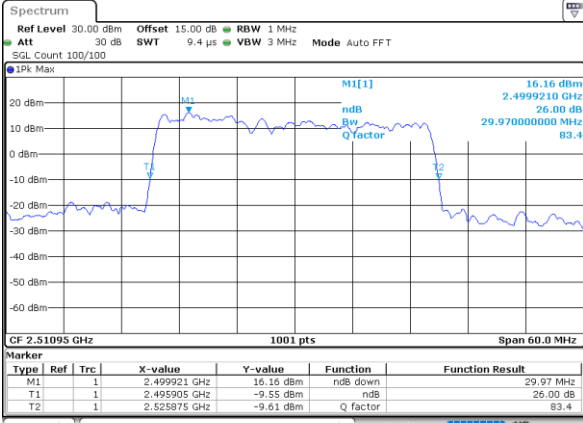

LTE Band 41C

QPSK

Lowest Channel / 5MHz+20MHz

Date: 12.JUL.2022 17:55:51

Lowest Channel / 10MHz+15MHz

Date: 12.JUL.2022 21:10:14

Middle Channel / 5MHz+20MHz

Date: 12.JUL.2022 18:00:08

Middle Channel / 10MHz+15MHz

Date: 12.JUL.2022 21:14:21

Highest Channel / 5MHz+20MHz

Date: 12.JUL.2022 18:02:18

Highest Channel / 10MHz+15MHz

Date: 12.JUL.2022 21:17:40

LTE Band 41C

QPSK

Lowest Channel / 10MHz+20MHz

Date: 13.JUL.2022 00:22:04

Lowest Channel / 15MHz+10MHz

Date: 12.JUL.2022 22:17:44

Middle Channel / 10MHz+20MHz

Date: 13.JUL.2022 00:26:16

Middle Channel / 15MHz+10MHz

Date: 12.JUL.2022 22:14:30

Highest Channel / 10MHz+20MHz

Date: 13.JUL.2022 00:30:17

Highest Channel / 15MHz+10MHz

Date: 12.JUL.2022 22:45:41

LTE Band 41C

QPSK

Lowest Channel / 15MHz+15MHz

Date: 13_JUL_2022 17:44:00