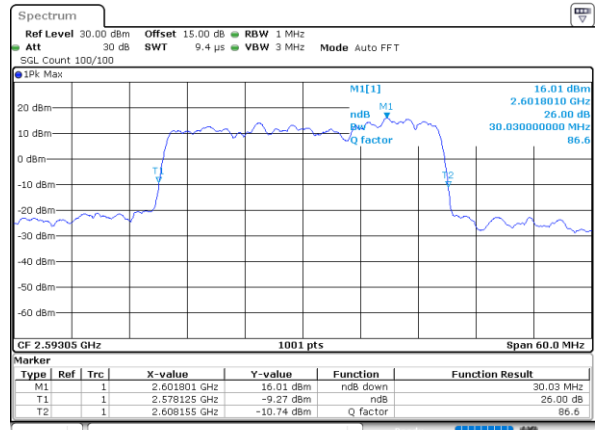

Highest Channel / 10MHz+20MHz

Date: 13.JUL.2022 00:30:17

Highest Channel / 15MHz+10MHz

Date: 12.JUL.2022 22:45:41

LTE Band 41C

QPSK

Lowest Channel / 15MHz+15MHz

Date: 13_JUL_2022 17:44:00

Lowest Channel / 15MHz+20MHz

Date: 13_JUL_2022 17:32:57

Middle Channel / 15MHz+15MHz

Date: 13_JUL_2022 17:47:19

Middle Channel / 15MHz+20MHz

Date: 13_JUL_2022 17:32:15

Highest Channel / 15MHz+15MHz

Date: 13_JUL_2022 17:49:32

Highest Channel / 15MHz+20MHz

Date: 13_JUL_2022 17:38:30

LTE Band 41C

QPSK

Lowest Channel / 20MHz+5MHz

Date: 12.JUL.2022 19:33:07

Lowest Channel / 20MHz+10MHz

Date: 13.JUL.2022 19:30:02

Middle Channel / 20MHz+5MHz

Date: 12.JUL.2022 19:38:00

Middle Channel / 20MHz+10MHz

Date: 13.JUL.2022 19:33:15

Highest Channel / 20MHz+5MHz

Date: 12.JUL.2022 19:41:17

Highest Channel / 20MHz+10MHz

Date: 13.JUL.2022 19:35:26