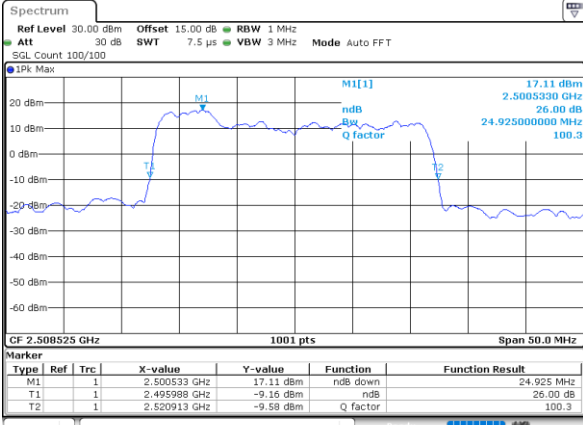

LTE Band 41C

QPSK

Lowest Channel / 5MHz+20MHz

Date: 12.JUL.2022 17:55:51