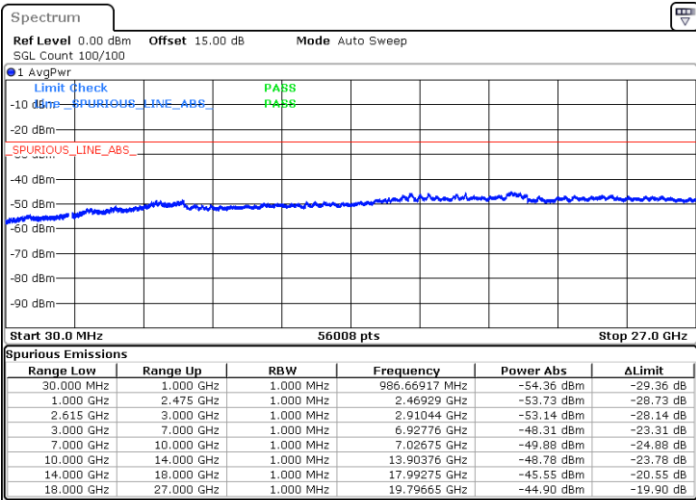

Date: 14.JUL.2022 14:12:55

LTE Band 7C / 20MHz+15MHz

64QAM

MiddleChannel / 1RB0 and 1RB74

Middle Channel / 1RB99 and 1RB0

Date: 14.JUL.2022 14:25:23

Date: 14.JUL.2022 14:33:05

Middle Channel / FullIRB

N/A

Date: 14.JUL.2022 14:23:50

LTE Band 7C / 20MHz+15MHz

64QAM

Highest Channel / 1RB0 and 1RB74

Highest Channel / 1RB99 and 1RB0

Date: 14.JUL.2022 14:56:22

Date: 14.JUL.2022 14:54:50

Highest Channel / FullIRB

N/A

Date: 14.JUL.2022 15:04:03

LTE Band 7C / 20MHz+20MHz

64QAM

Lowest Channel / 1RB0 and 1RB99

Lowest Channel / 1RB99 and 1RB0

Date: 14.JUL.2022 15:32:45