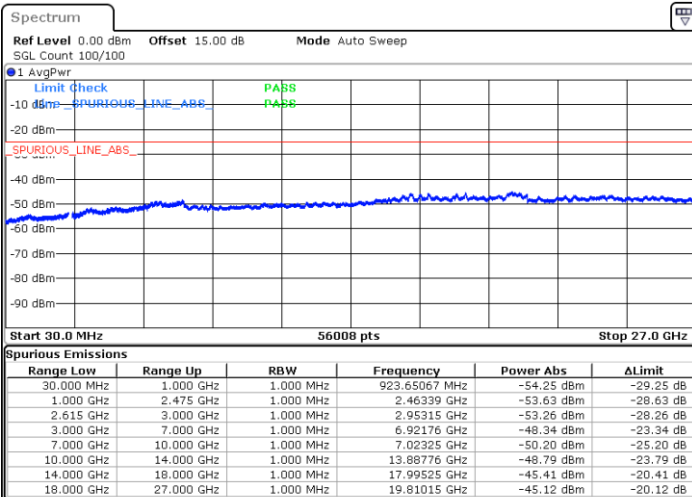

Lowest Channel / FullIRB

N/A

Date: 14.JUL.2022 12:01:34

LTE Band 7C / 15MHz+20MHz

64QAM

Middle Channel / 1RB0 and 1RB9

Middle Channel / 1RB74 and 1RB0

Date: 14.JUL.2022 12:17:56

Date: 14.JUL.2022 12:25:45

Middle Channel / FullIRB

N/A

Date: 14.JUL.2022 12:16:22

LTE Band 7C / 15MHz+20MHz

64QAM

Highest Channel / 1RB0 and 1RB99

Highest Channel / 1RB74 and 1RB0

Date: 14.JUL.2022 12:49:29

Date: 14.JUL.2022 12:47:56

Highest Channel / FullIRB

N/A

Date: 14.JUL.2022 12:57:18

LTE Band 7C / 20MHz+10MHz

64QAM

Lowest Channel / 1RB0 and 1RB49

Lowest Channel / 1RB99 and 1RB0

Date: 14.JUL.2022 01:46:12

Date: 14.JUL.2022 01:38:34

Lowest Channel / FullRB

N/A

Date: 14.JUL.2022 01:47:44

LTE Band 7C / 20MHz+10MHz

64QAM