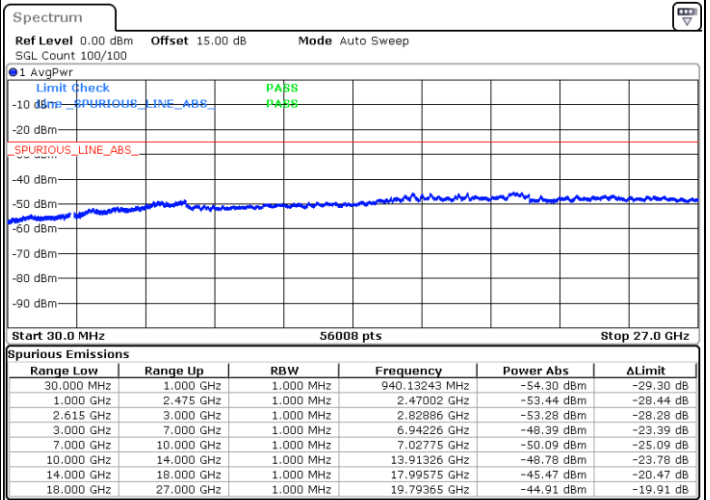

LTE Band 7C / 20MHz+15MHz

64QAM

Lowest Channel / 1RB0 and 1RB74

Lowest Channel / 1RB99 and 1RB0

Date: 14.JUL.2022 14:11:22

Date: 14.JUL.2022 14:03:42

Lowest Channel / FullRB

N/A

Date: 14.JUL.2022 14:12:55

LTE Band 7C / 20MHz+15MHz

64QAM

MiddleChannel / 1RB0 and 1RB74

Middle Channel / 1RB99 and 1RB0

Date: 14.JUL.2022 14:25:23

Date: 14.JUL.2022 14:33:05

Middle Channel / FullIRB

N/A

Date: 14.JUL.2022 14:23:50

LTE Band 7C / 20MHz+15MHz

64QAM

Highest Channel / 1RB0 and 1RB74

Highest Channel / 1RB99 and 1RB0

Date: 14.JUL.2022 14:56:22

Date: 14.JUL.2022 14:54:50

Highest Channel / FullIRB

N/A

Date: 14.JUL.2022 15:04:03

LTE Band 7C / 20MHz+20MHz

64QAM

Lowest Channel / 1RB0 and 1RB99

Lowest Channel / 1RB99 and 1RB0

Date: 14.JUL.2022 15:32:45