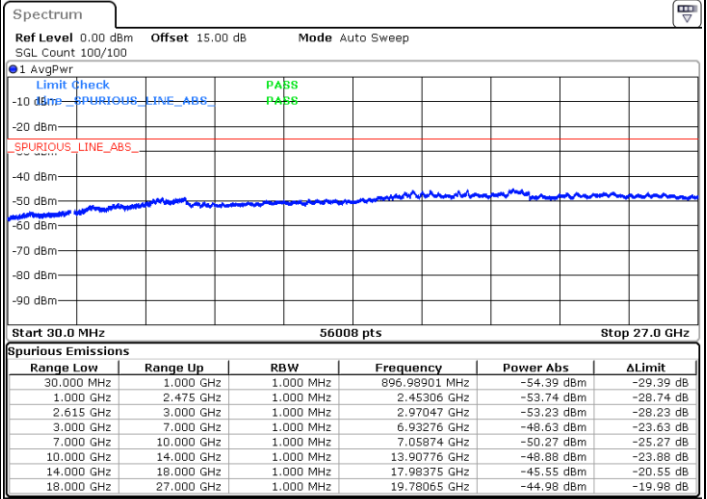

Date: 14.JUL.2022 12:49:29

Date: 14.JUL.2022 12:47:56

Highest Channel / FullIRB

N/A

Date: 14.JUL.2022 12:57:18

LTE Band 7C / 20MHz+10MHz

64QAM

Lowest Channel / 1RB0 and 1RB49

Lowest Channel / 1RB99 and 1RB0

Date: 14.JUL.2022 01:46:12

Date: 14.JUL.2022 01:38:34

Lowest Channel / FullRB

N/A

Date: 14.JUL.2022 01:47:44

LTE Band 7C / 20MHz+10MHz

64QAM

Middle Channel / 1RB0 and 1RB49

Middle Channel / 1RB99 and 1RB0

Date: 14.JUL.2022 02:02:27

Date: 14.JUL.2022 02:10:04

Middle Channel / FullIRB

N/A

Date: 14.JUL.2022 02:00:55

LTE Band 7C / 20MHz+10MHz