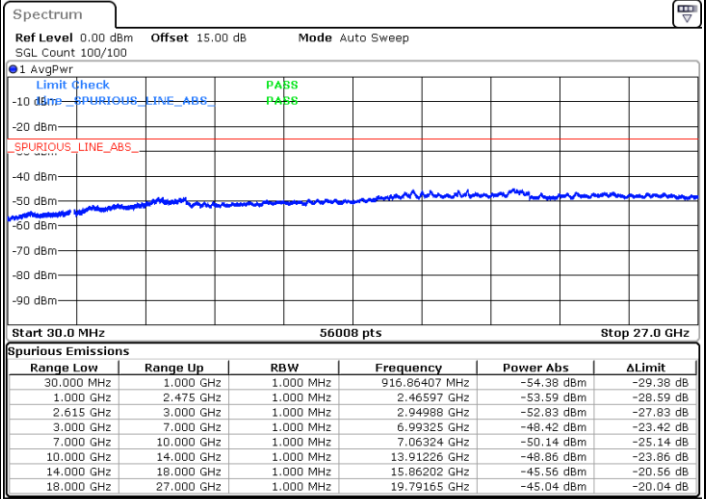

N/A

Date: 14.JUL.2022 14:23:50

LTE Band 7C / 20MHz+15MHz

64QAM

Highest Channel / 1RB0 and 1RB74

Highest Channel / 1RB99 and 1RB0

Date: 14.JUL.2022 14:56:22

Date: 14.JUL.2022 14:54:50

Highest Channel / FullIRB

N/A

Date: 14.JUL.2022 15:04:03

LTE Band 7C / 20MHz+20MHz

64QAM

Lowest Channel / 1RB0 and 1RB99

Lowest Channel / 1RB99 and 1RB0

Date: 14.JUL.2022 15:32:45

Date: 14.JUL.2022 15:25:05

Lowest Channel / FullIRB

N/A

Date: 14.JUL.2022 15:34:18

LTE Band 7C / 20MHz+20MHz

64QAM

Middle Channel / 1RB0 and 1RB99

Middle Channel / 1RB99 and 1RB0

Date: 14.JUL.2022 15:46:45

Date: 14.JUL.2022 15:54:25

Middle Channel / FullIRB

N/A

Date: 14.JUL.2022 15:45:13

LTE Band 7C / 20MHz+20MHz

64QAM

Highest Channel / 1RB0 and 1RB99