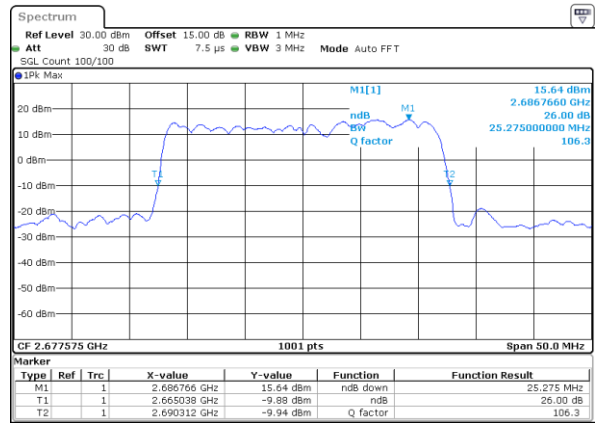

Middle Channel / 10MHz+15MHz

Date: 12.JUL.2022 21:14:21

Highest Channel / 5MHz+20MHz

Date: 12.JUL.2022 18:02:18

Highest Channel / 10MHz+15MHz

Date: 12.JUL.2022 21:17:40

LTE Band 41C

QPSK

Lowest Channel / 10MHz+20MHz

Date: 13.JUL.2022 00:22:04

Lowest Channel / 15MHz+10MHz

Date: 12.JUL.2022 22:17:44

Middle Channel / 10MHz+20MHz

Date: 13.JUL.2022 00:26:16

Middle Channel / 15MHz+10MHz

Date: 12.JUL.2022 22:14:30

Highest Channel / 10MHz+20MHz

Date: 13.JUL.2022 00:30:17

Highest Channel / 15MHz+10MHz

Date: 12.JUL.2022 22:45:41

LTE Band 41C

QPSK

Lowest Channel / 15MHz+15MHz

Date: 13_JUL_2022 17:44:00