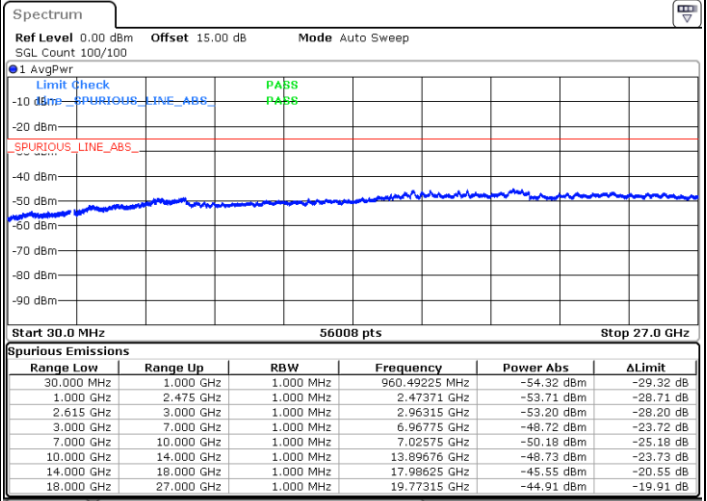

Date: 14.JUL.2022 12:25:45

Middle Channel / FullIRB

N/A

Date: 14.JUL.2022 12:16:22

LTE Band 7C / 15MHz+20MHz

64QAM

Highest Channel / 1RB0 and 1RB99

Highest Channel / 1RB74 and 1RB0

Date: 14.JUL.2022 12:49:29

Date: 14.JUL.2022 12:47:56

Highest Channel / FullIRB

N/A

Date: 14.JUL.2022 12:57:18

LTE Band 7C / 20MHz+10MHz

64QAM

Lowest Channel / 1RB0 and 1RB49

Lowest Channel / 1RB99 and 1RB0

Date: 14.JUL.2022 01:46:12

Date: 14.JUL.2022 01:38:34

Lowest Channel / FullRB

N/A

Date: 14.JUL.2022 01:47:44

LTE Band 7C / 20MHz+10MHz

64QAM

Middle Channel / 1RB0 and 1RB49

Middle Channel / 1RB99 and 1RB0

Date: 14.JUL.2022 02:02:27

Date: 14.JUL.2022 02:10:04

Middle Channel / FullIRB

N/A

Date: 14.JUL.2022 02:00:55

LTE Band 7C / 20MHz+10MHz