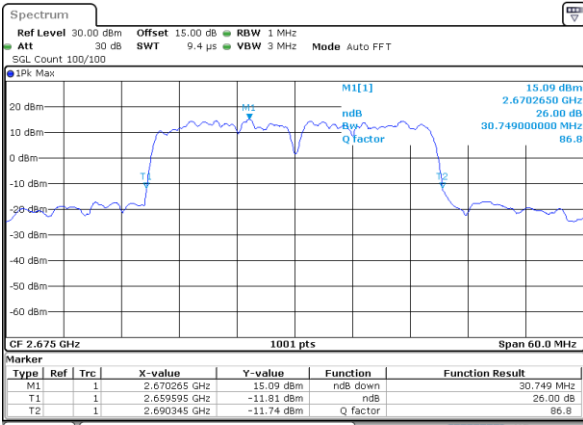

Highest Channel / 10MHz+20MHz

Date: 13.JUL.2022 00:30:17

Highest Channel / 15MHz+10MHz

Date: 12.JUL.2022 22:45:41

LTE Band 41C

QPSK

Lowest Channel / 15MHz+15MHz

Date: 13_JUL_2022 17:44:00

Lowest Channel / 15MHz+20MHz

Date: 13_JUL_2022 17:32:57

Middle Channel / 15MHz+15MHz

Date: 13_JUL_2022 17:47:19

Middle Channel / 15MHz+20MHz

Date: 13_JUL_2022 17:32:15

Highest Channel / 15MHz+15MHz

Date: 13_JUL_2022 17:49:32

Highest Channel / 15MHz+20MHz

Date: 13_JUL_2022 17:38:30

LTE Band 41C

QPSK

Lowest Channel / 20MHz+5MHz

Date: 12.JUL.2022 19:33:07

Lowest Channel / 20MHz+10MHz

Date: 13.JUL.2022 19:30:02