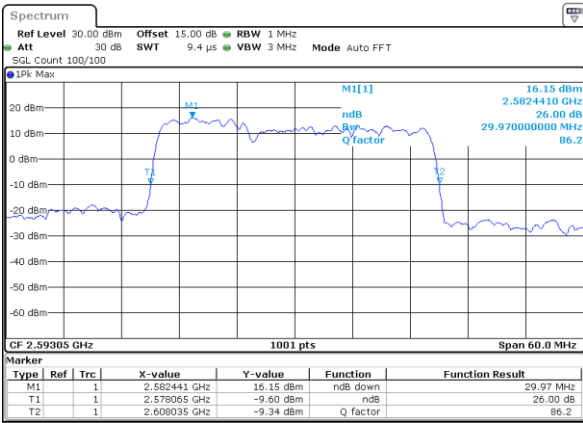

LTE Band 41C

QPSK

Lowest Channel / 5MHz+20MHz

Date: 12.JUL.2022 17:55:51

Lowest Channel / 10MHz+15MHz

Date: 12.JUL.2022 21:10:14

Middle Channel / 5MHz+20MHz

Date: 12.JUL.2022 18:00:08

Middle Channel / 10MHz+15MHz

Date: 12.JUL.2022 21:14:21

Highest Channel / 5MHz+20MHz

Date: 12.JUL.2022 18:02:18

Highest Channel / 10MHz+15MHz

Date: 12.JUL.2022 21:17:40

LTE Band 41C

QPSK

Lowest Channel / 10MHz+20MHz

Date: 13.JUL.2022 00:22:04

Lowest Channel / 15MHz+10MHz

Date: 12.JUL.2022 22:17:44

Middle Channel / 10MHz+20MHz

Date: 13.JUL.2022 00:26:16

Middle Channel / 15MHz+10MHz

Date: 12.JUL.2022 22:14:30

Highest Channel / 10MHz+20MHz

Date: 13.JUL.2022 00:30:17

Highest Channel / 15MHz+10MHz

Date: 12.JUL.2022 22:45:41

LTE Band 41C

QPSK

Lowest Channel / 15MHz+15MHz

Date: 13_JUL_2022 17:44:00