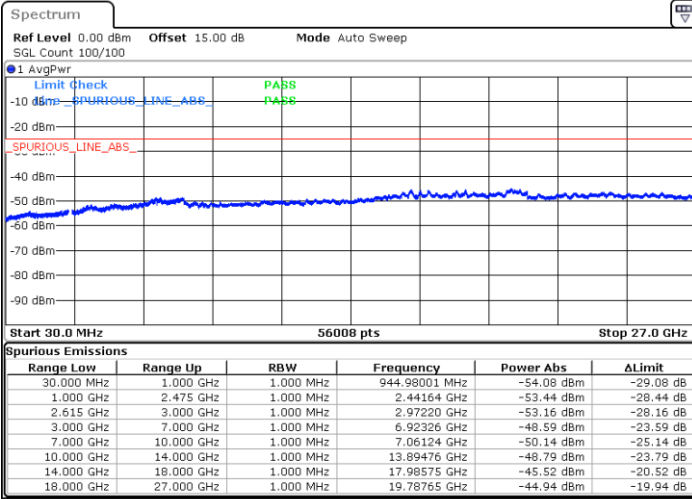

Middle Channel / FullIRB

N/A

Date: 14.JUL.2022 00:32:23

LTE Band 7C / 10MHz+20MHz

64QAM

Highest Channel / 1RB0 and 1RB99

Highest Channel / 1RB49 and 1RB0

Date: 14.JUL.2022 01:05:17

Date: 14.JUL.2022 01:03:46

Highest Channel / FullIRB

N/A

Date: 14.JUL.2022 01:12:55

LTE Band 7C / 15MHz+10MHz

64QAM

Lowest Channel / 1RB0 and 1RB49

Lowest Channel / 1RB74 and 1RB0

Date: 14.JUL.2022 16:54:01

Date: 14.JUL.2022 16:46:21

Lowest Channel / FullIRB

N/A

Date: 14.JUL.2022 16:55:34

LTE Band 7C / 15MHz+10MHz

64QAM

Middle Channel / 1RB0 and 1RB49