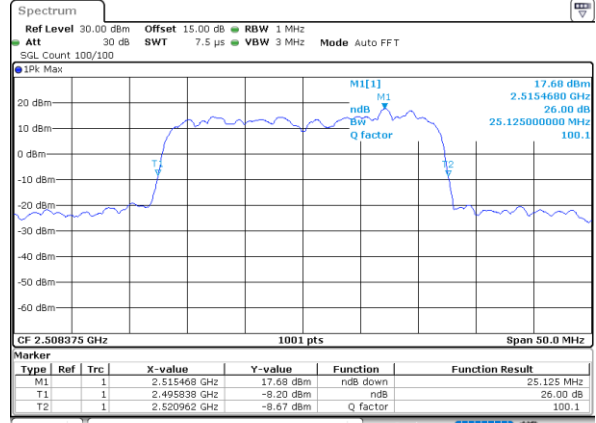

LTE Band 41C

QPSK

Lowest Channel / 5MHz+20MHz

Date: 12.JUL.2022 17:55:51

Lowest Channel / 10MHz+15MHz

Date: 12.JUL.2022 21:10:14

Middle Channel / 5MHz+20MHz

Date: 12.JUL.2022 18:00:08

Middle Channel / 10MHz+15MHz

Date: 12.JUL.2022 21:14:21

Highest Channel / 5MHz+20MHz

Date: 12.JUL.2022 18:02:18

Highest Channel / 10MHz+15MHz

Date: 12.JUL.2022 21:17:40

LTE Band 41C

QPSK

Lowest Channel / 10MHz+20MHz

Date: 13.JUL.2022 00:22:04

Lowest Channel / 15MHz+10MHz

Date: 12.JUL.2022 22:17:44

Middle Channel / 10MHz+20MHz

Date: 13.JUL.2022 00:26:16

Middle Channel / 15MHz+10MHz

Date: 12.JUL.2022 22:14:30

Highest Channel / 10MHz+20MHz

Date: 13.JUL.2022 00:30:17

Highest Channel / 15MHz+10MHz

Date: 12.JUL.2022 22:45:41

LTE Band 41C

QPSK

Lowest Channel / 15MHz+15MHz

Date: 13_JUL_2022 17:44:00