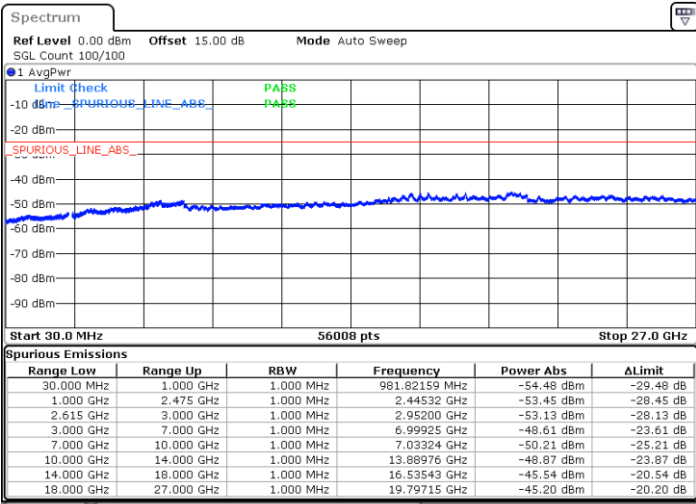

LTE Band 7C / 15MHz+15MHz

64QAM

Middle Channel / 1RB0 and 1RB74

Middle Channel / 1RB74 and 1RB0

Date: 14.JUL.2022 10:36:51

Date: 14.JUL.2022 10:44:38

Middle Channel / FullIRB

N/A

Date: 14.JUL.2022 10:35:17

LTE Band 7C / 15MHz+15MHz

64QAM

Highest Channel / 1RB0 and 1RB74

Highest Channel / 1RB74 and 1RB0

Date: 14.JUL.2022 11:09:40

Date: 14.JUL.2022 11:08:06

Highest Channel / FullIRB