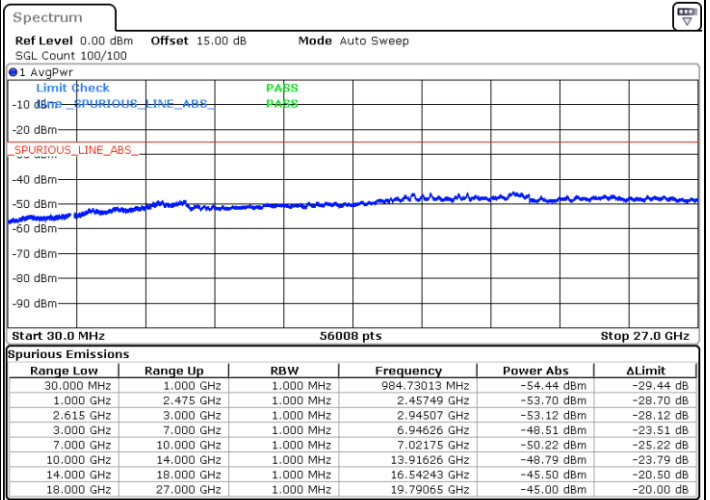

Date: 14.JUL.2022 14:12:55

LTE Band 7C / 20MHz+15MHz

64QAM

MiddleChannel / 1RB0 and 1RB74

Middle Channel / 1RB99 and 1RB0

Date: 14.JUL.2022 14:25:23

Date: 14.JUL.2022 14:33:05

Middle Channel / FullIRB

N/A

Date: 14.JUL.2022 14:23:50

LTE Band 7C / 20MHz+15MHz

64QAM

Highest Channel / 1RB0 and 1RB74

Highest Channel / 1RB99 and 1RB0

Date: 14.JUL.2022 14:56:22

Date: 14.JUL.2022 14:54:50

Highest Channel / FullIRB

N/A

Date: 14.JUL.2022 15:04:03

LTE Band 7C / 20MHz+20MHz

64QAM

Lowest Channel / 1RB0 and 1RB99

Lowest Channel / 1RB99 and 1RB0

Date: 14.JUL.2022 15:32:45