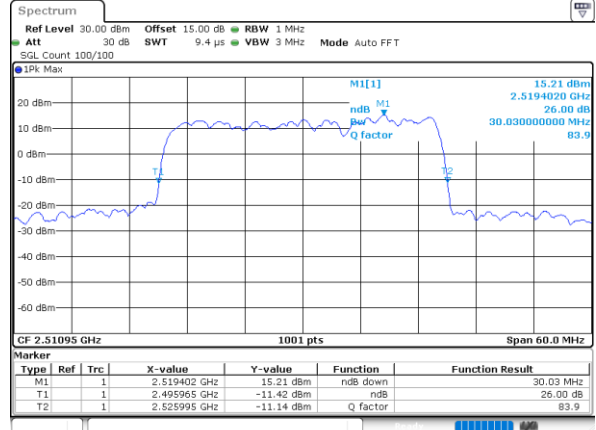

Lowest Channel / 15MHz+20MHz

Date: 13_JUL_2022 17:32:57

Middle Channel / 15MHz+15MHz

Date: 13_JUL_2022 17:47:19

Middle Channel / 15MHz+20MHz

Date: 13_JUL_2022 17:32:15

Highest Channel / 15MHz+15MHz

Date: 13_JUL_2022 17:49:32

Highest Channel / 15MHz+20MHz

Date: 13_JUL_2022 17:38:30

LTE Band 41C

QPSK

Lowest Channel / 20MHz+5MHz

Date: 12.JUL.2022 19:33:07

Lowest Channel / 20MHz+10MHz

Date: 13.JUL.2022 19:30:02

Middle Channel / 20MHz+5MHz

Date: 12.JUL.2022 19:38:00

Middle Channel / 20MHz+10MHz

Date: 13.JUL.2022 19:33:15

Highest Channel / 20MHz+5MHz

Date: 12.JUL.2022 19:41:17

Highest Channel / 20MHz+10MHz

Date: 13.JUL.2022 19:35:26