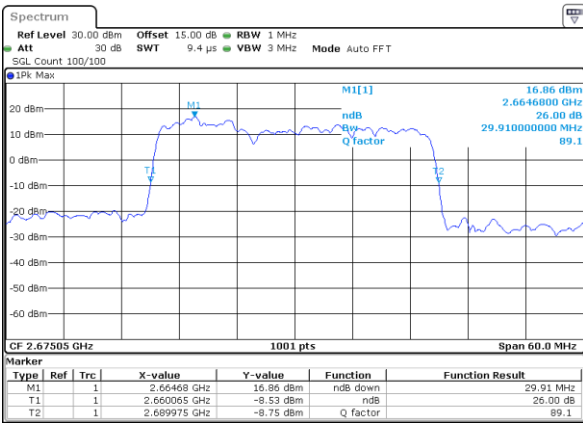

Middle Channel / 10MHz+15MHz

Date: 12.JUL.2022 21:14:21

Highest Channel / 5MHz+20MHz

Date: 12.JUL.2022 18:02:18

Highest Channel / 10MHz+15MHz

Date: 12.JUL.2022 21:17:40

LTE Band 41C

QPSK

Lowest Channel / 10MHz+20MHz

Date: 13.JUL.2022 00:22:04

Lowest Channel / 15MHz+10MHz

Date: 12.JUL.2022 22:17:44

Middle Channel / 10MHz+20MHz

Date: 13.JUL.2022 00:26:16

Middle Channel / 15MHz+10MHz

Date: 12.JUL.2022 22:14:30

Highest Channel / 10MHz+20MHz

Date: 13.JUL.2022 00:30:17

Highest Channel / 15MHz+10MHz

Date: 12.JUL.2022 22:45:41

LTE Band 41C

QPSK

Lowest Channel / 15MHz+15MHz

Date: 13_JUL_2022 17:44:00