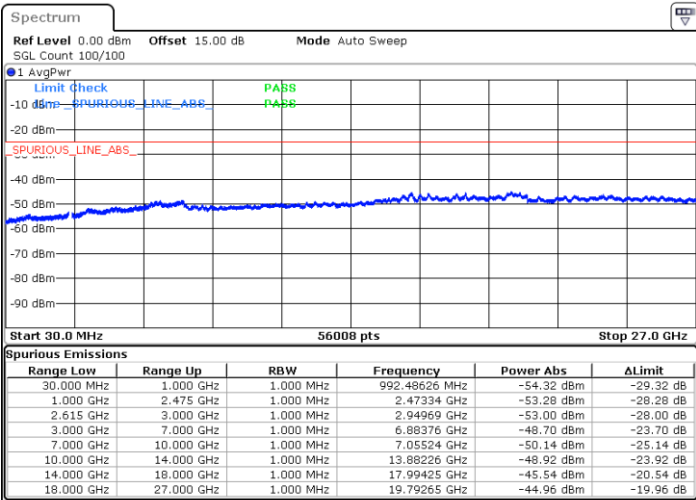

LTE Band 7C / 20MHz+20MHz

16QAM

Highest Channel / 1RB0 and 1RB99

Highest Channel / 1RB99 and 1RB0

Date: 14.JUL.2022 16:19:16

Date: 14.JUL.2022 16:14:38

Highest Channel / FullIRB

N/A

Date: 14.JUL.2022 16:23:54

LTE Band 7C / 10MHz+20MHz

64QAM

Lowest Channel / 1RB0 and 1RB99

Lowest Channel / 1RB49 and 1RB0

Date: 14.JUL.2022 00:08:23

Date: 14.JUL.2022 00:00:45

Lowest Channel / FullRB

N/A

Date: 14.JUL.2022 00:09:55

LTE Band 7C / 10MHz+20MHz

64QAM

MiddleChannel / 1RB0 and 1RB99

Middle Channel / 1RB49 and 1RB0

Date: 14.JUL.2022 00:33:55

Date: 14.JUL.2022 00:41:33

Middle Channel / FullIRB

N/A

Date: 14.JUL.2022 00:32:23

LTE Band 7C / 10MHz+20MHz

64QAM

Highest Channel / 1RB0 and 1RB99

Highest Channel / 1RB49 and 1RB0

Date: 14.JUL.2022 01:05:17