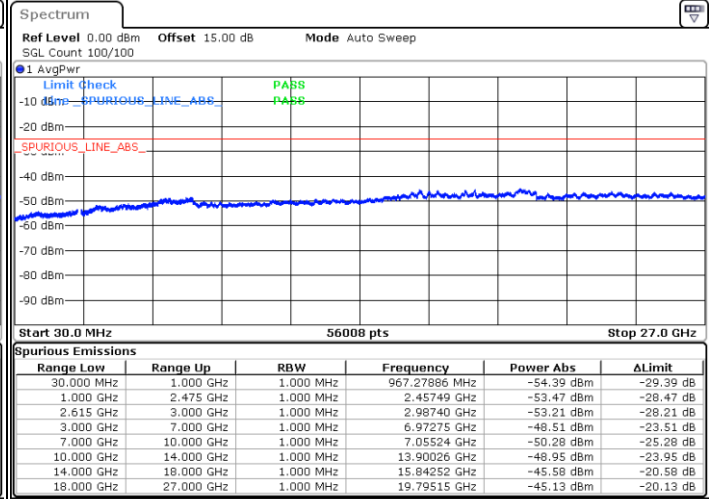

Middle Channel / FullIRB

N/A

Date: 14.JUL.2022 00:32:23

LTE Band 7C / 10MHz+20MHz

64QAM

Highest Channel / 1RB0 and 1RB99

Highest Channel / 1RB49 and 1RB0

Date: 14.JUL.2022 01:05:17

Date: 14.JUL.2022 01:03:46

Highest Channel / FullIRB

N/A

Date: 14.JUL.2022 01:12:55

LTE Band 7C / 15MHz+10MHz

64QAM

Lowest Channel / 1RB0 and 1RB49

Lowest Channel / 1RB74 and 1RB0

Date: 14.JUL.2022 16:54:01

Date: 14.JUL.2022 16:46:21

Lowest Channel / FullIRB

N/A

Date: 14.JUL.2022 16:55:34

LTE Band 7C / 15MHz+10MHz

64QAM

Middle Channel / 1RB0 and 1RB49

Highest Channel / 1RB0 and 1RB49

Highest Channel / 1RB74 and 1RB0

Date: 14.JUL.2022 17:38:55

Date: 14.JUL.2022 17:37:22

Highest Channel / FullIRB

N/A

Date: 14.JUL.2022 17:46:38

LTE Band 7C / 15MHz+15MHz