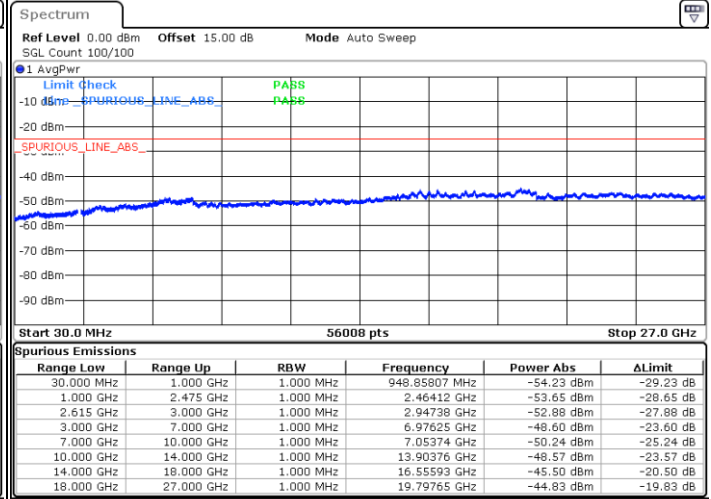

LTE Band 7C / 20MHz+20MHz

16QAM

Highest Channel / 1RB0 and 1RB99

Highest Channel / 1RB99 and 1RB0

Date: 14.JUL.2022 16:19:16

Date: 14.JUL.2022 16:14:38

Highest Channel / FullIRB

N/A

Date: 14.JUL.2022 16:23:54

LTE Band 7C / 10MHz+20MHz

64QAM

Lowest Channel / 1RB0 and 1RB99

Lowest Channel / 1RB49 and 1RB0

Date: 14.JUL.2022 00:08:23

Date: 14.JUL.2022 00:00:45

Lowest Channel / FullRB