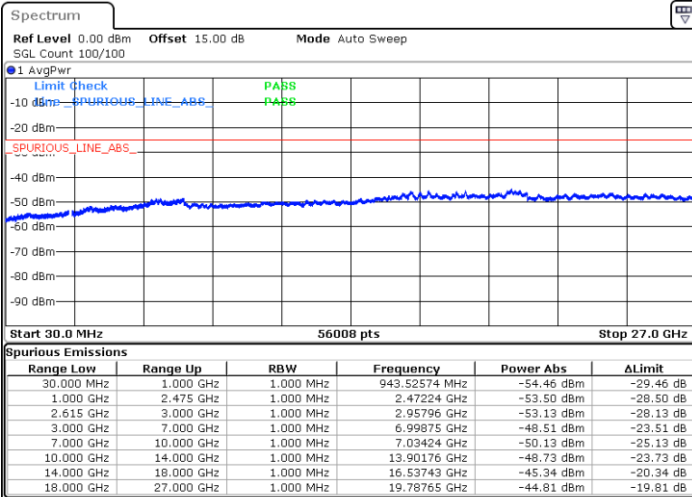

LTE Band 7C / 20MHz+20MHz

16QAM

Highest Channel / 1RB0 and 1RB99

Highest Channel / 1RB99 and 1RB0

Date: 14.JUL.2022 16:19:16

Date: 14.JUL.2022 16:14:38

Highest Channel / FullIRB

N/A

Date: 14.JUL.2022 16:23:54

LTE Band 7C / 10MHz+20MHz

64QAM

Lowest Channel / 1RB0 and 1RB99

Lowest Channel / 1RB49 and 1RB0

Date: 14.JUL.2022 00:08:23

Date: 14.JUL.2022 00:00:45

Lowest Channel / FullRB