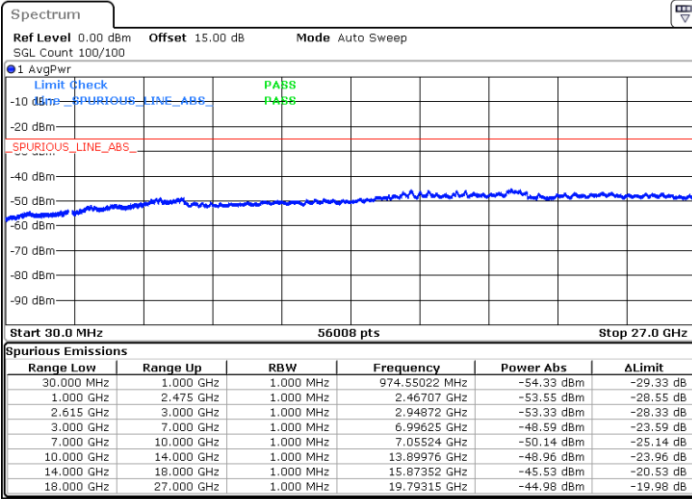

N/A

Date: 14.JUL.2022 00:09:55

LTE Band 7C / 10MHz+20MHz

64QAM

MiddleChannel / 1RB0 and 1RB99

Middle Channel / 1RB49 and 1RB0

Date: 14.JUL.2022 00:33:55

Date: 14.JUL.2022 00:41:33

Middle Channel / FullIRB

N/A

Date: 14.JUL.2022 00:32:23

LTE Band 7C / 10MHz+20MHz

64QAM

Highest Channel / 1RB0 and 1RB99

Highest Channel / 1RB49 and 1RB0

Date: 14.JUL.2022 01:05:17

Date: 14.JUL.2022 01:03:46

Highest Channel / FullIRB

N/A

Date: 14.JUL.2022 01:12:55

LTE Band 7C / 15MHz+10MHz

64QAM

Lowest Channel / 1RB0 and 1RB49

Lowest Channel / 1RB74 and 1RB0