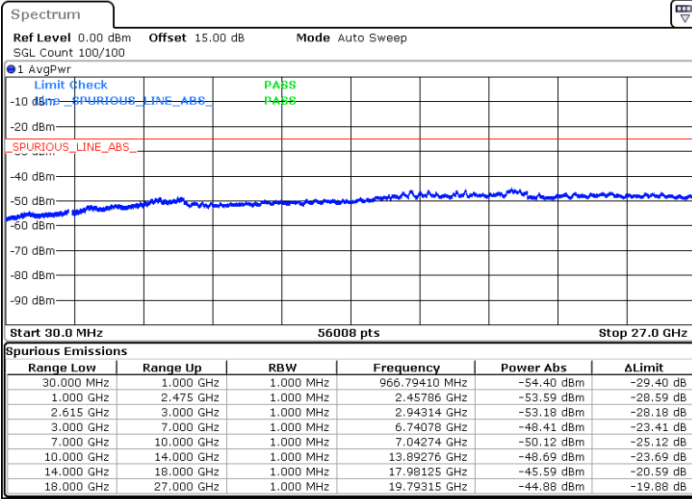

Date: 14.JUL.2022 16:54:01

Date: 14.JUL.2022 16:46:21

Lowest Channel / FullIRB

N/A

Date: 14.JUL.2022 16:55:34

LTE Band 7C / 15MHz+10MHz

64QAM

Middle Channel / 1RB0 and 1RB49

Middle Channel / 1RB74 and 1RB0

Date: 14.JUL.2022 17:08:00

Date: 14.JUL.2022 17:15:39

Middle Channel / FullRB

N/A

Date: 14.JUL.2022 17:06:28

LTE Band 7C / 15MHz+10MHz

64QAM

Highest Channel / 1RB0 and 1RB49

Highest Channel / 1RB74 and 1RB0

Date: 14.JUL.2022 17:38:55

Date: 14.JUL.2022 17:37:22

Highest Channel / FullIRB

N/A

Date: 14.JUL.2022 17:46:38

LTE Band 7C / 15MHz+15MHz