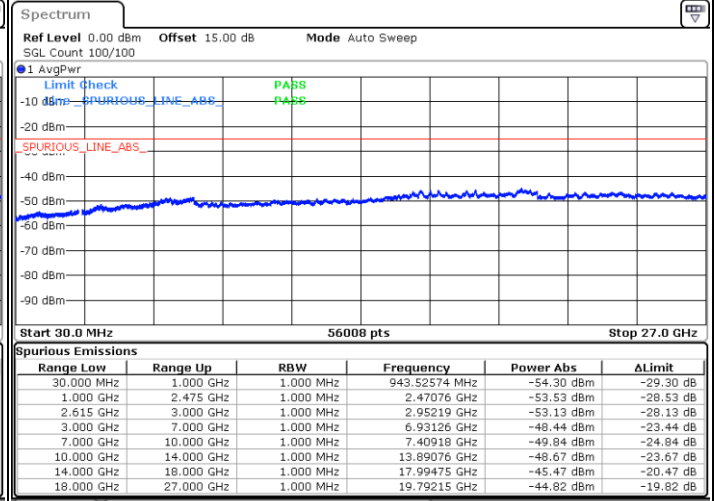

Date: 14.JUL.2022 10:13:09