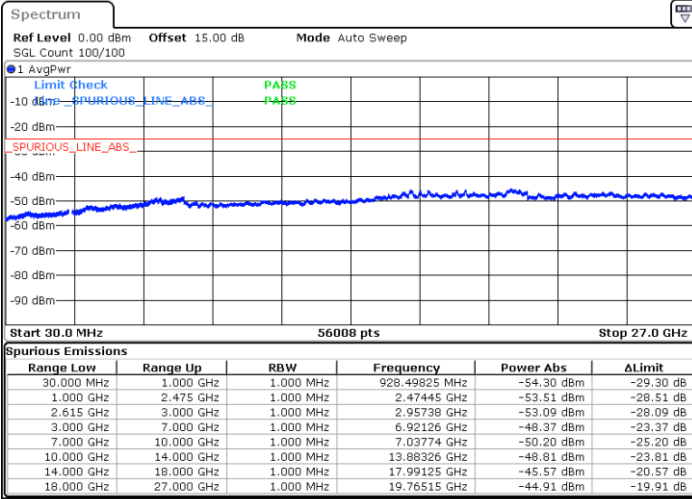

Middle Channel / 1RB0 and 1RB49

Middle Channel / 1RB99 and 1RB0

Date: 14.JUL.2022 02:02:27

Date: 14.JUL.2022 02:10:04

Middle Channel / FullIRB

N/A

Date: 14.JUL.2022 02:00:55

LTE Band 7C / 20MHz+10MHz

64QAM

Highest Channel / 1RB0 and 1RB49

Highest Channel / 1RB99 and 1RB0

Date: 14.JUL.2022 18:18:14

Date: 14.JUL.2022 18:16:42

Highest Channel / FullIRB

N/A

Date: 14.JUL.2022 18:25:57

LTE Band 7C / 20MHz+15MHz

64QAM

Lowest Channel / 1RB0 and 1RB74

Lowest Channel / 1RB99 and 1RB0

Date: 14.JUL.2022 14:11:22

Date: 14.JUL.2022 14:03:42

Lowest Channel / FullRB

N/A