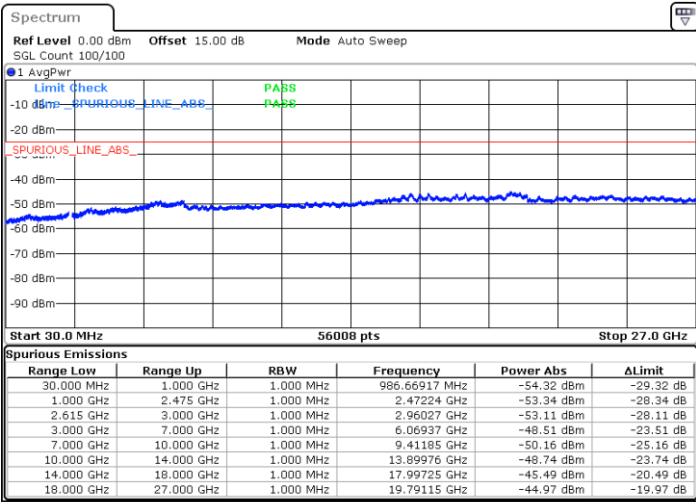

LTE Band 7C / 15MHz+15MHz

64QAM

Middle Channel / 1RB0 and 1RB74

Middle Channel / 1RB74 and 1RB0

Date: 14.JUL.2022 10:36:51

Date: 14.JUL.2022 10:44:38

Middle Channel / FullIRB

N/A

Date: 14.JUL.2022 10:35:17

LTE Band 7C / 15MHz+15MHz

64QAM

Highest Channel / 1RB0 and 1RB74

Highest Channel / 1RB74 and 1RB0

Date: 14.JUL.2022 11:09:40

Date: 14.JUL.2022 11:08:06

Highest Channel / FullIRB

N/A

Date: 14.JUL.2022 11:17:27

LTE Band 7C / 15MHz+20MHz

64QAM

Lowest Channel / 1RB0 and 1RB99

Lowest Channel / 1RB74 and 1RB0

Date: 14.JUL.2022 12:00:00

Date: 14.JUL.2022 11:52:13

Lowest Channel / FullIRB

N/A

Date: 14.JUL.2022 12:01:34

LTE Band 7C / 15MHz+20MHz

64QAM

Middle Channel / 1RB0 and 1RB9

Middle Channel / 1RB74 and 1RB0

Date: 14.JUL.2022 12:17:56