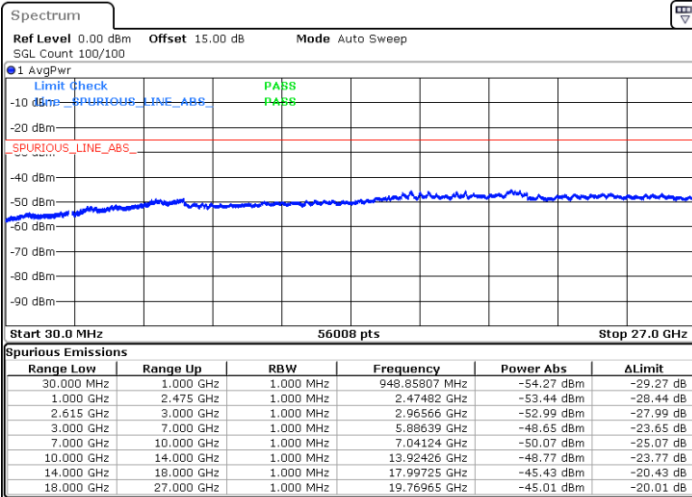

Highest Channel / 1RB0 and 1RB49

Highest Channel / 1RB74 and 1RB0

Date: 14.JUL.2022 17:38:55

Date: 14.JUL.2022 17:37:22

Highest Channel / FullIRB

N/A

Date: 14.JUL.2022 17:46:38

LTE Band 7C / 15MHz+15MHz