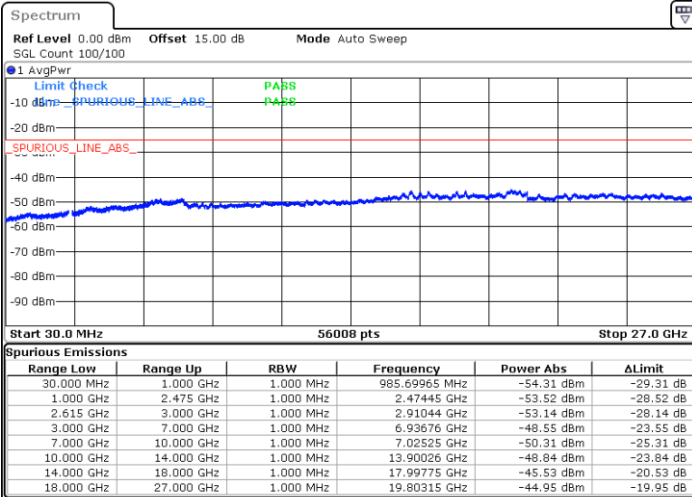

Middle Channel / FullIRB

N/A

Date: 14.JUL.2022 00:32:23

LTE Band 7C / 10MHz+20MHz

64QAM

Highest Channel / 1RB0 and 1RB99

Highest Channel / 1RB49 and 1RB0

Date: 14.JUL.2022 01:05:17

Date: 14.JUL.2022 01:03:46

Highest Channel / FullIRB

N/A

Date: 14.JUL.2022 01:12:55

LTE Band 7C / 15MHz+10MHz

64QAM

Lowest Channel / 1RB0 and 1RB49

Lowest Channel / 1RB74 and 1RB0

Date: 14.JUL.2022 16:54:01

Date: 14.JUL.2022 16:46:21

Lowest Channel / FullIRB

N/A

Date: 14.JUL.2022 16:55:34

LTE Band 7C / 15MHz+10MHz

64QAM

Middle Channel / 1RB0 and 1RB49