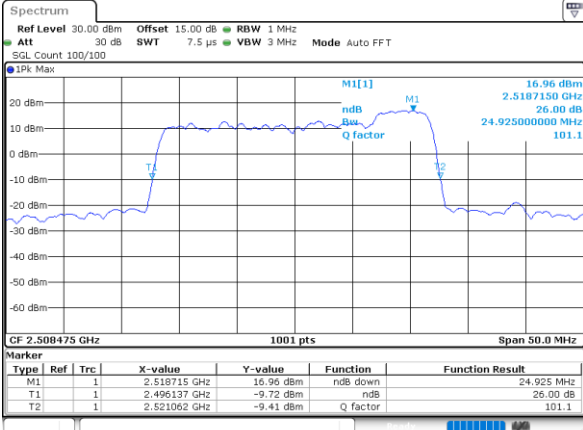

Lowest Channel / 15MHz+20MHz

Date: 13_JUL_2022 17:32:57

Middle Channel / 15MHz+15MHz

Date: 13_JUL_2022 17:47:19

Middle Channel / 15MHz+20MHz

Date: 13_JUL_2022 17:32:15

Highest Channel / 15MHz+15MHz

Date: 13_JUL_2022 17:49:32

Highest Channel / 15MHz+20MHz

Date: 13_JUL_2022 17:38:30

LTE Band 41C

QPSK

Lowest Channel / 20MHz+5MHz

Date: 12.JUL.2022 19:33:07

Lowest Channel / 20MHz+10MHz

Date: 13.JUL.2022 19:30:02

Middle Channel / 20MHz+5MHz

Date: 12.JUL.2022 19:38:00

Middle Channel / 20MHz+10MHz

Date: 13.JUL.2022 19:33:15

Highest Channel / 20MHz+5MHz

Date: 12.JUL.2022 19:41:17

Highest Channel / 20MHz+10MHz

Date: 13.JUL.2022 19:35:26