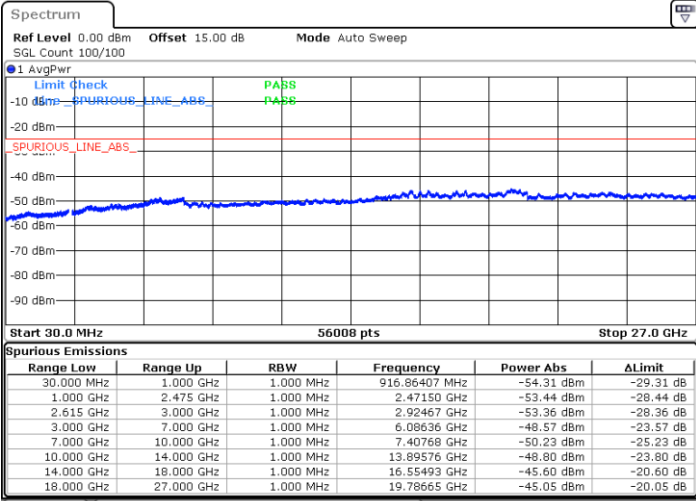

Date: 14.JUL.2022 01:03:46

Highest Channel / FullIRB

N/A

Date: 14.JUL.2022 01:12:55

LTE Band 7C / 15MHz+10MHz

64QAM

Lowest Channel / 1RB0 and 1RB49

Lowest Channel / 1RB74 and 1RB0

Date: 14.JUL.2022 16:54:01

Date: 14.JUL.2022 16:46:21

Lowest Channel / FullIRB

N/A

Date: 14.JUL.2022 16:55:34

LTE Band 7C / 15MHz+10MHz

64QAM

Middle Channel / 1RB0 and 1RB49

Middle Channel / 1RB74 and 1RB0

Date: 14.JUL.2022 17:08:00

Date: 14.JUL.2022 17:15:39

Middle Channel / FullRB

N/A

Date: 14.JUL.2022 17:06:28

LTE Band 7C / 15MHz+10MHz

64QAM

Highest Channel / 1RB0 and 1RB49

Highest Channel / 1RB74 and 1RB0

Date: 14.JUL.2022 17:38:55

Date: 14.JUL.2022 17:37:22

Highest Channel / FullIRB

N/A

Date: 14.JUL.2022 17:46:38

LTE Band 7C / 15MHz+15MHz