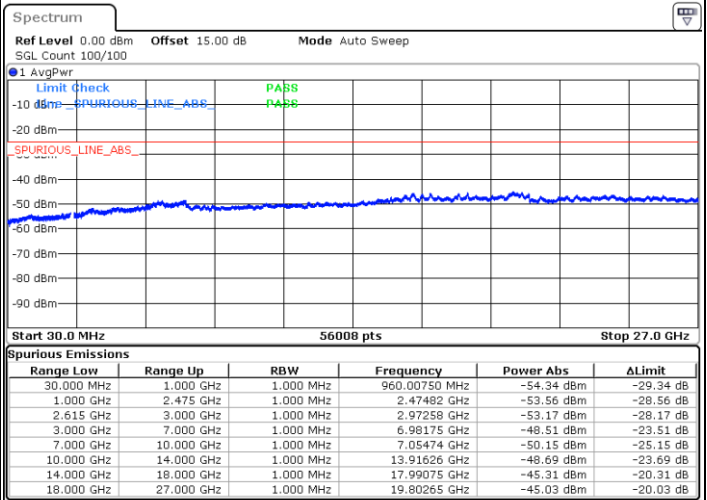

LTE Band 7C / 20MHz+20MHz

16QAM

Highest Channel / 1RB0 and 1RB99

Highest Channel / 1RB99 and 1RB0

Date: 14.JUL.2022 16:19:16

Date: 14.JUL.2022 16:14:38

Highest Channel / FullIRB

N/A

Date: 14.JUL.2022 16:23:54

LTE Band 7C / 10MHz+20MHz

64QAM

Lowest Channel / 1RB0 and 1RB99

Lowest Channel / 1RB49 and 1RB0

Date: 14.JUL.2022 00:08:23

Date: 14.JUL.2022 00:00:45

Lowest Channel / FullRB

N/A

Date: 14.JUL.2022 00:09:55

LTE Band 7C / 10MHz+20MHz

64QAM

MiddleChannel / 1RB0 and 1RB99

Middle Channel / 1RB49 and 1RB0

Date: 14.JUL.2022 00:33:55

Date: 14.JUL.2022 00:41:33

Middle Channel / FullIRB

N/A

Date: 14.JUL.2022 00:32:23

LTE Band 7C / 10MHz+20MHz

64QAM

Highest Channel / 1RB0 and 1RB99

Highest Channel / 1RB49 and 1RB0

Date: 14.JUL.2022 01:05:17