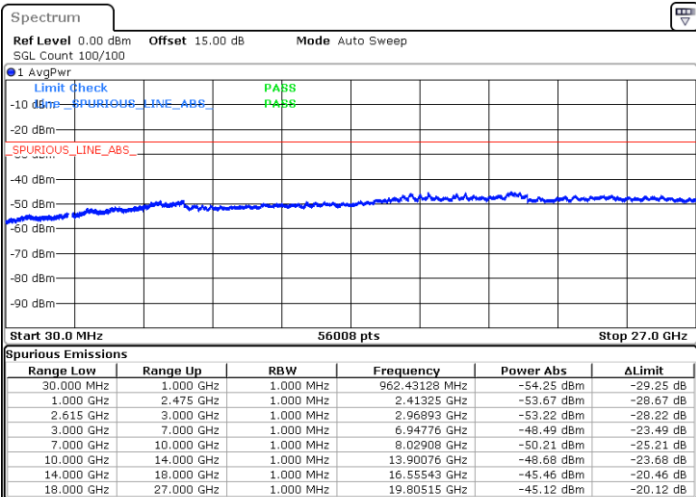

Date: 14.JUL.2022 14:12:55

LTE Band 7C / 20MHz+15MHz

64QAM

MiddleChannel / 1RB0 and 1RB74

Middle Channel / 1RB99 and 1RB0

Date: 14.JUL.2022 14:25:23

Date: 14.JUL.2022 14:33:05

Middle Channel / FullIRB

N/A

Date: 14.JUL.2022 14:23:50

LTE Band 7C / 20MHz+15MHz

64QAM

Highest Channel / 1RB0 and 1RB74

Highest Channel / 1RB99 and 1RB0

Date: 14.JUL.2022 14:56:22

Date: 14.JUL.2022 14:54:50

Highest Channel / FullIRB

N/A

Date: 14.JUL.2022 15:04:03

LTE Band 7C / 20MHz+20MHz

64QAM

Lowest Channel / 1RB0 and 1RB99

Lowest Channel / 1RB99 and 1RB0

Date: 14.JUL.2022 15:32:45