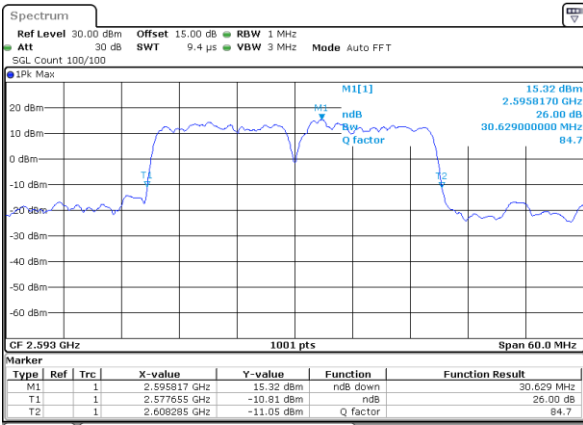

Lowest Channel / 10MHz+20MHz

Date: 13.JUL.2022 00:22:04

Lowest Channel / 15MHz+10MHz

Date: 12.JUL.2022 22:17:44

Middle Channel / 10MHz+20MHz

Date: 13.JUL.2022 00:26:16

Middle Channel / 15MHz+10MHz

Date: 12.JUL.2022 22:14:30

Highest Channel / 10MHz+20MHz

Date: 13.JUL.2022 00:30:17

Highest Channel / 15MHz+10MHz

Date: 12.JUL.2022 22:45:41

LTE Band 41C

QPSK

Lowest Channel / 15MHz+15MHz

Date: 13_JUL_2022 17:44:00

Lowest Channel / 15MHz+20MHz

Date: 13_JUL_2022 17:32:57

Middle Channel / 15MHz+15MHz

Date: 13_JUL_2022 17:47:19

Middle Channel / 15MHz+20MHz

Date: 13_JUL_2022 17:32:15

Highest Channel / 15MHz+15MHz

Date: 13_JUL_2022 17:49:32

Highest Channel / 15MHz+20MHz

Date: 13_JUL_2022 17:38:30

LTE Band 41C

QPSK

Lowest Channel / 20MHz+5MHz

Date: 12.JUL.2022 19:33:07

Lowest Channel / 20MHz+10MHz

Date: 13.JUL.2022 19:30:02