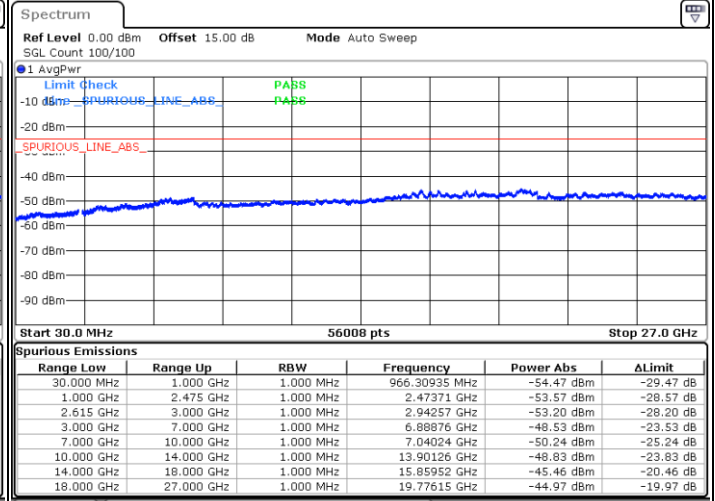

Date: 14.JUL.2022 01:03:46

Highest Channel / FullIRB

N/A

Date: 14.JUL.2022 01:12:55

LTE Band 7C / 15MHz+10MHz

64QAM

Lowest Channel / 1RB0 and 1RB49

Lowest Channel / 1RB74 and 1RB0

Date: 14.JUL.2022 16:54:01

Date: 14.JUL.2022 16:46:21

Lowest Channel / FullIRB

N/A

Date: 14.JUL.2022 16:55:34

LTE Band 7C / 15MHz+10MHz

64QAM

Middle Channel / 1RB0 and 1RB49

Middle Channel / 1RB74 and 1RB0

Date: 14.JUL.2022 17:08:00

Date: 14.JUL.2022 17:15:39

Middle Channel / FullRB

N/A

Date: 14.JUL.2022 17:06:28

LTE Band 7C / 15MHz+10MHz

64QAM

Highest Channel / 1RB0 and 1RB49

Highest Channel / 1RB74 and 1RB0

Date: 14.JUL.2022 17:38:55

Date: 14.JUL.2022 17:37:22

Highest Channel / FullIRB

N/A

Date: 14.JUL.2022 17:46:38

LTE Band 7C / 15MHz+15MHz