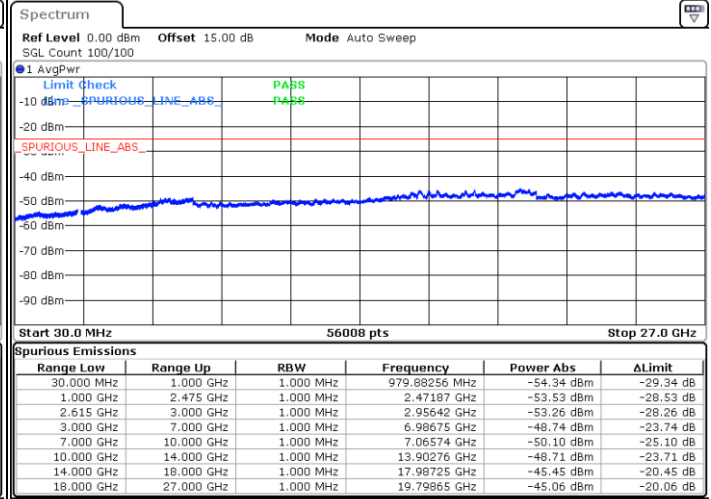

Highest Channel / FullIRB

N/A

Date: 14.JUL.2022 15:04:03

LTE Band 7C / 20MHz+20MHz

64QAM

Lowest Channel / 1RB0 and 1RB99

Lowest Channel / 1RB99 and 1RB0

Date: 14.JUL.2022 15:32:45

Date: 14.JUL.2022 15:25:05

Lowest Channel / FullIRB

N/A

Date: 14.JUL.2022 15:34:18

LTE Band 7C / 20MHz+20MHz

64QAM

Middle Channel / 1RB0 and 1RB99

Middle Channel / 1RB99 and 1RB0

Date: 14.JUL.2022 15:46:45

Date: 14.JUL.2022 15:54:25

Middle Channel / FullIRB

N/A

Date: 14.JUL.2022 15:45:13

LTE Band 7C / 20MHz+20MHz

64QAM

Highest Channel / 1RB0 and 1RB99

Highest Channel / 1RB99 and 1RB0

Date: 14.JUL.2022 16:17:44

Date: 14.JUL.2022 16:16:11

Highest Channel / FullIRB

N/A

Date: 14.JUL.2022 16:25:26

LTE Band 41C

26dB Bandwidth