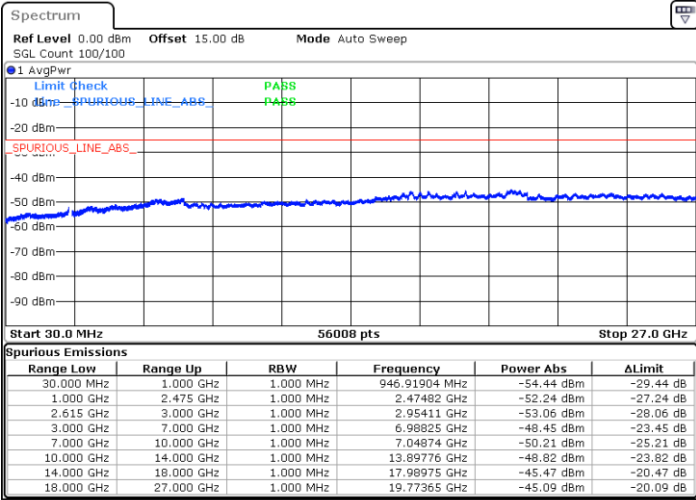

Highest Channel / 1RB0 and 1RB49

Highest Channel / 1RB74 and 1RB0

Date: 14.JUL.2022 17:38:55

Date: 14.JUL.2022 17:37:22

Highest Channel / FullIRB

N/A

Date: 14.JUL.2022 17:46:38

LTE Band 7C / 15MHz+15MHz

64QAM

Lowest Channel / 1RB0 and 1RB74

Lowest Channel / 1RB74 and 1RB0

Date: 14.JUL.2022 10:20:56

Date: 14.JUL.2022 10:13:09

Lowest Channel / FullRB

N/A

Date: 14.JUL.2022 10:22:30

LTE Band 7C / 15MHz+15MHz

64QAM

Middle Channel / 1RB0 and 1RB74

Middle Channel / 1RB74 and 1RB0

Date: 14.JUL.2022 10:36:51

Date: 14.JUL.2022 10:44:38

Middle Channel / FullIRB

N/A

Date: 14.JUL.2022 10:35:17

LTE Band 7C / 15MHz+15MHz

64QAM

Highest Channel / 1RB0 and 1RB74

Highest Channel / 1RB74 and 1RB0

Date: 14.JUL.2022 11:09:40

Date: 14.JUL.2022 11:08:06

Highest Channel / FullIRB