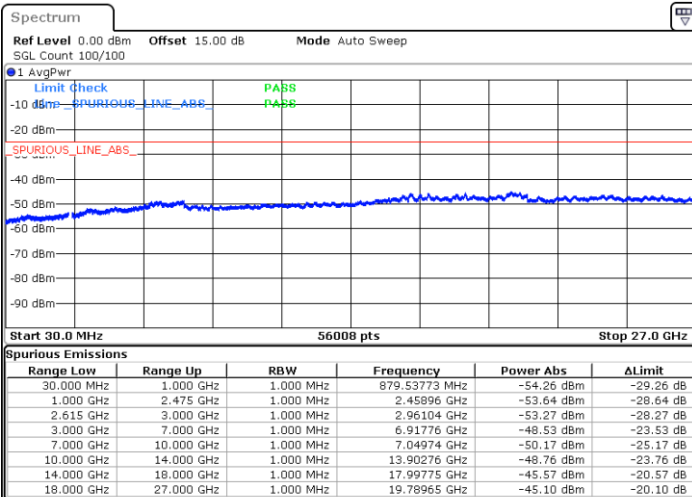

Middle Channel / 1RB0 and 1RB49

Middle Channel / 1RB99 and 1RB0

Date: 14.JUL.2022 02:02:27

Date: 14.JUL.2022 02:10:04

Middle Channel / FullIRB

N/A

Date: 14.JUL.2022 02:00:55

LTE Band 7C / 20MHz+10MHz

64QAM

Highest Channel / 1RB0 and 1RB49

Highest Channel / 1RB99 and 1RB0

Date: 14.JUL.2022 18:18:14

Date: 14.JUL.2022 18:16:42

Highest Channel / FullIRB

N/A

Date: 14.JUL.2022 18:25:57

LTE Band 7C / 20MHz+15MHz

64QAM

Lowest Channel / 1RB0 and 1RB74

Lowest Channel / 1RB99 and 1RB0

Date: 14.JUL.2022 14:11:22

Date: 14.JUL.2022 14:03:42

Lowest Channel / FullRB

N/A