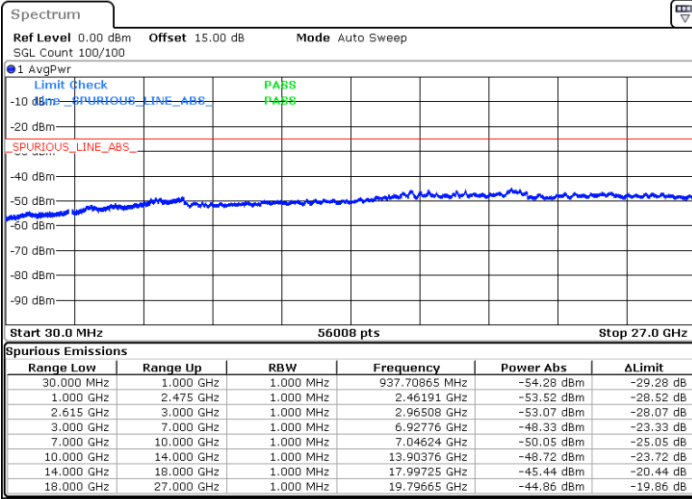

N/A

Date: 14.JUL.2022 14:23:50

LTE Band 7C / 20MHz+15MHz

64QAM

Highest Channel / 1RB0 and 1RB74

Highest Channel / 1RB99 and 1RB0

Date: 14.JUL.2022 14:56:22

Date: 14.JUL.2022 14:54:50

Highest Channel / FullIRB

N/A

Date: 14.JUL.2022 15:04:03

LTE Band 7C / 20MHz+20MHz

64QAM

Lowest Channel / 1RB0 and 1RB99

Lowest Channel / 1RB99 and 1RB0

Date: 14.JUL.2022 15:32:45

Date: 14.JUL.2022 15:25:05

Lowest Channel / FullIRB

N/A

Date: 14.JUL.2022 15:34:18

LTE Band 7C / 20MHz+20MHz

64QAM

Middle Channel / 1RB0 and 1RB99

Middle Channel / 1RB99 and 1RB0