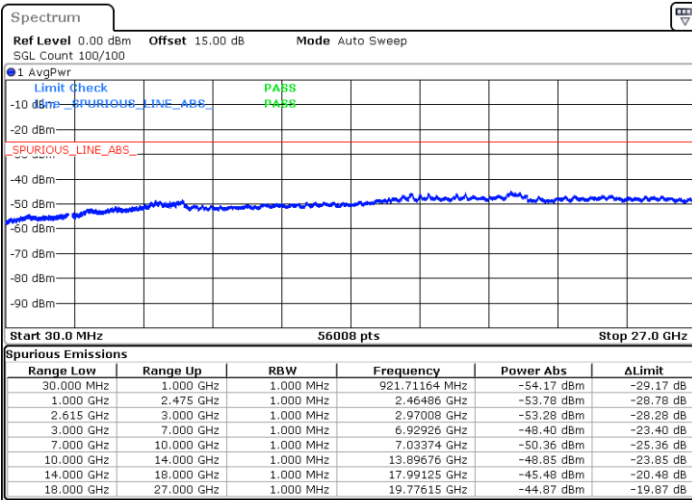

Date: 14.JUL.2022 12:49:29

Date: 14.JUL.2022 12:47:56

Highest Channel / FullIRB

N/A

Date: 14.JUL.2022 12:57:18

LTE Band 7C / 20MHz+10MHz

64QAM

Lowest Channel / 1RB0 and 1RB49

Lowest Channel / 1RB99 and 1RB0

Date: 14.JUL.2022 01:46:12

Date: 14.JUL.2022 01:38:34

Lowest Channel / FullRB

N/A

Date: 14.JUL.2022 01:47:44

LTE Band 7C / 20MHz+10MHz

64QAM

Middle Channel / 1RB0 and 1RB49

Middle Channel / 1RB99 and 1RB0

Date: 14.JUL.2022 02:02:27

Date: 14.JUL.2022 02:10:04

Middle Channel / FullIRB

N/A

Date: 14.JUL.2022 02:00:55

LTE Band 7C / 20MHz+10MHz

64QAM

Highest Channel / 1RB0 and 1RB49

Highest Channel / 1RB99 and 1RB0

Date: 14.JUL.2022 18:18:14

Date: 14.JUL.2022 18:16:42

Highest Channel / FullIRB

N/A

Date: 14.JUL.2022 18:25:57