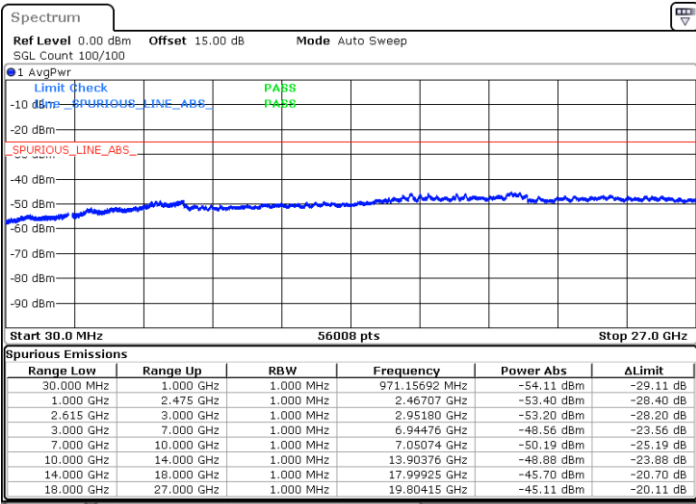

Highest Channel / 1RB0 and 1RB49

Highest Channel / 1RB74 and 1RB0

Date: 14.JUL.2022 17:38:55

Date: 14.JUL.2022 17:37:22

Highest Channel / FullIRB

N/A

Date: 14.JUL.2022 17:46:38

LTE Band 7C / 15MHz+15MHz

64QAM

Lowest Channel / 1RB0 and 1RB74

Lowest Channel / 1RB74 and 1RB0

Date: 14.JUL.2022 10:20:56

Date: 14.JUL.2022 10:13:09

Lowest Channel / FullRB

N/A

Date: 14.JUL.2022 10:22:30

LTE Band 7C / 15MHz+15MHz

64QAM

Middle Channel / 1RB0 and 1RB74

Middle Channel / 1RB74 and 1RB0

Date: 14.JUL.2022 10:36:51

Date: 14.JUL.2022 10:44:38

Middle Channel / FullIRB

N/A

Date: 14.JUL.2022 10:35:17

LTE Band 7C / 15MHz+15MHz

64QAM

Highest Channel / 1RB0 and 1RB74

Highest Channel / 1RB74 and 1RB0

Date: 14.JUL.2022 11:09:40

Date: 14.JUL.2022 11:08:06

Highest Channel / FullIRB