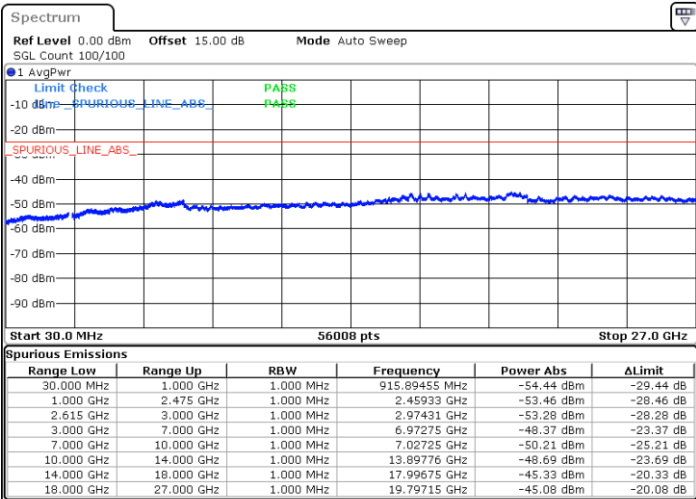

N/A

Date: 14.JUL.2022 11:17:27

LTE Band 7C / 15MHz+20MHz

64QAM

Lowest Channel / 1RB0 and 1RB99

Lowest Channel / 1RB74 and 1RB0

Date: 14.JUL.2022 12:00:00

Date: 14.JUL.2022 11:52:13

Lowest Channel / FullIRB

N/A

Date: 14.JUL.2022 12:01:34

LTE Band 7C / 15MHz+20MHz

64QAM

Middle Channel / 1RB0 and 1RB9

Middle Channel / 1RB74 and 1RB0

Date: 14.JUL.2022 12:17:56

Date: 14.JUL.2022 12:25:45

Middle Channel / FullIRB

N/A

Date: 14.JUL.2022 12:16:22

LTE Band 7C / 15MHz+20MHz

64QAM

Highest Channel / 1RB0 and 1RB99

Highest Channel / 1RB74 and 1RB0

Date: 14.JUL.2022 12:49:29

Date: 14.JUL.2022 12:47:56

Highest Channel / FullIRB

N/A

Date: 14.JUL.2022 12:57:18

LTE Band 7C / 20MHz+10MHz

64QAM

Lowest Channel / 1RB0 and 1RB49