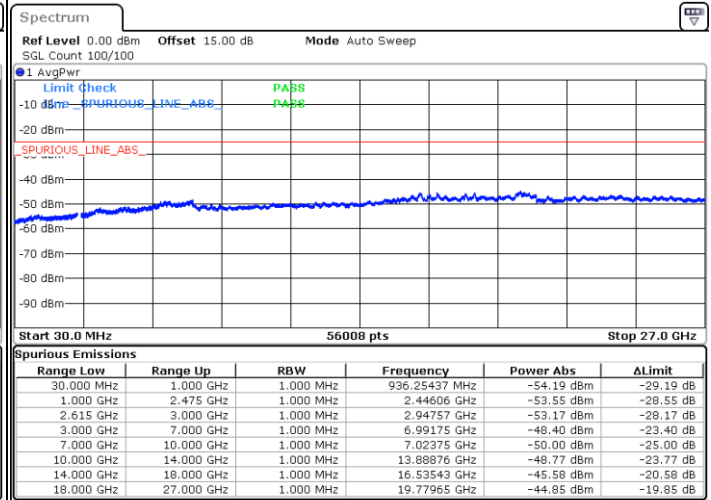

Lowest Channel / FullIRB

N/A

Date: 14.JUL.2022 12:01:34

LTE Band 7C / 15MHz+20MHz

64QAM

Middle Channel / 1RB0 and 1RB9

Middle Channel / 1RB74 and 1RB0

Date: 14.JUL.2022 12:17:56

Date: 14.JUL.2022 12:25:45

Middle Channel / FullIRB

N/A

Date: 14.JUL.2022 12:16:22

LTE Band 7C / 15MHz+20MHz

64QAM

Highest Channel / 1RB0 and 1RB99

Highest Channel / 1RB74 and 1RB0

Date: 14.JUL.2022 12:49:29

Date: 14.JUL.2022 12:47:56

Highest Channel / FullIRB

N/A

Date: 14.JUL.2022 12:57:18

LTE Band 7C / 20MHz+10MHz

64QAM

Lowest Channel / 1RB0 and 1RB49

Lowest Channel / 1RB99 and 1RB0

Date: 14.JUL.2022 01:46:12

Date: 14.JUL.2022 01:38:34

Lowest Channel / FullRB

N/A

Date: 14.JUL.2022 01:47:44

LTE Band 7C / 20MHz+10MHz

64QAM