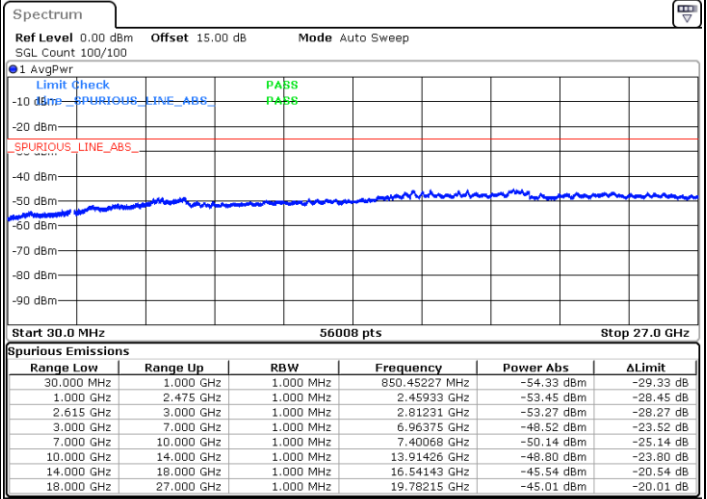

Date: 14.JUL.2022 01:03:46

Highest Channel / FullIRB

N/A

Date: 14.JUL.2022 01:12:55

LTE Band 7C / 15MHz+10MHz

64QAM

Lowest Channel / 1RB0 and 1RB49

Lowest Channel / 1RB74 and 1RB0

Date: 14.JUL.2022 16:54:01

Date: 14.JUL.2022 16:46:21

Lowest Channel / FullIRB

N/A

Date: 14.JUL.2022 16:55:34

LTE Band 7C / 15MHz+10MHz

64QAM

Middle Channel / 1RB0 and 1RB49

Middle Channel / 1RB74 and 1RB0

Date: 14.JUL.2022 17:08:00

Date: 14.JUL.2022 17:15:39

Middle Channel / FullRB

N/A

Date: 14.JUL.2022 17:06:28

LTE Band 7C / 15MHz+10MHz

64QAM

Highest Channel / 1RB0 and 1RB49

Highest Channel / 1RB74 and 1RB0

Date: 14.JUL.2022 17:38:55

Date: 14.JUL.2022 17:37:22

Highest Channel / FullIRB

N/A

Date: 14.JUL.2022 17:46:38

LTE Band 7C / 15MHz+15MHz