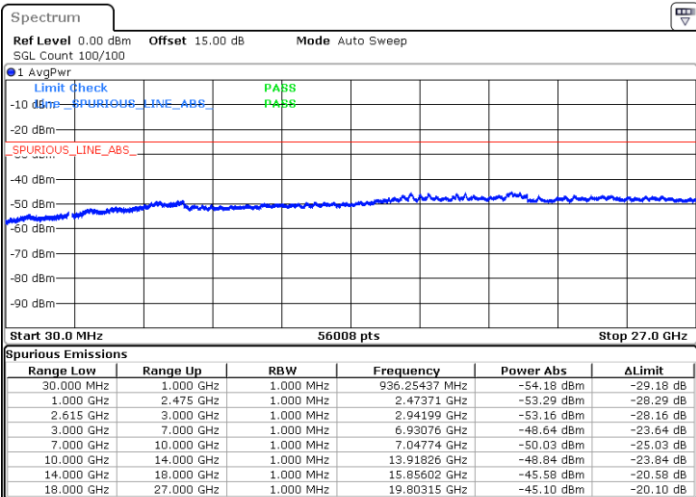

LTE Band 7C / 20MHz+20MHz

16QAM

Highest Channel / 1RB0 and 1RB99

Highest Channel / 1RB99 and 1RB0

Date: 14.JUL.2022 16:19:16

Date: 14.JUL.2022 16:14:38

Highest Channel / FullIRB

N/A

Date: 14.JUL.2022 16:23:54

LTE Band 7C / 10MHz+20MHz

64QAM

Lowest Channel / 1RB0 and 1RB99

Lowest Channel / 1RB49 and 1RB0

Date: 14.JUL.2022 00:08:23

Date: 14.JUL.2022 00:00:45

Lowest Channel / FullRB

N/A

Date: 14.JUL.2022 00:09:55

LTE Band 7C / 10MHz+20MHz

64QAM

MiddleChannel / 1RB0 and 1RB99

Middle Channel / 1RB49 and 1RB0

Date: 14.JUL.2022 00:33:55

Date: 14.JUL.2022 00:41:33

Middle Channel / FullIRB

N/A

Date: 14.JUL.2022 00:32:23

LTE Band 7C / 10MHz+20MHz

64QAM

Highest Channel / 1RB0 and 1RB99

Highest Channel / 1RB49 and 1RB0

Date: 14.JUL.2022 01:05:17