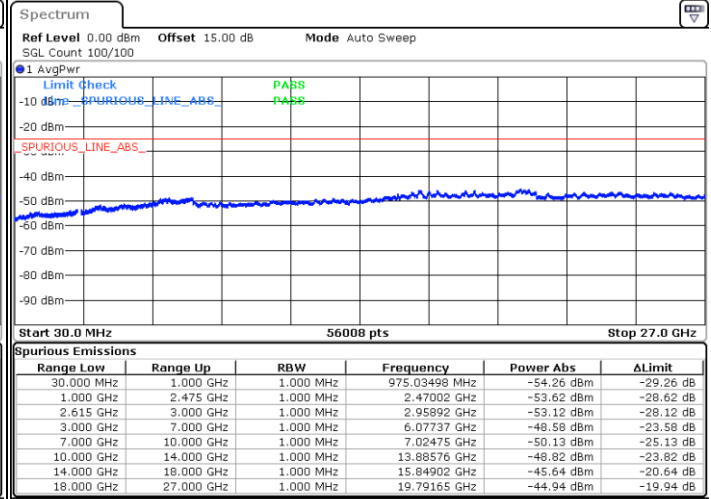

64QAM

Highest Channel / 1RB0 and 1RB49

Highest Channel / 1RB99 and 1RB0

Date: 14.JUL.2022 18:18:14

Date: 14.JUL.2022 18:16:42

Highest Channel / FullIRB

N/A

Date: 14.JUL.2022 18:25:57

LTE Band 7C / 20MHz+15MHz

64QAM

Lowest Channel / 1RB0 and 1RB74

Lowest Channel / 1RB99 and 1RB0

Date: 14.JUL.2022 14:11:22

Date: 14.JUL.2022 14:03:42

Lowest Channel / FullRB

N/A

Date: 14.JUL.2022 14:12:55

LTE Band 7C / 20MHz+15MHz

64QAM

MiddleChannel / 1RB0 and 1RB74

Middle Channel / 1RB99 and 1RB0

Date: 14.JUL.2022 14:25:23

Date: 14.JUL.2022 14:33:05

Middle Channel / FullIRB

N/A

Date: 14.JUL.2022 14:23:50

LTE Band 7C / 20MHz+15MHz

64QAM

Highest Channel / 1RB0 and 1RB74

Highest Channel / 1RB99 and 1RB0

Date: 14.JUL.2022 14:56:22

Date: 14.JUL.2022 14:54:50