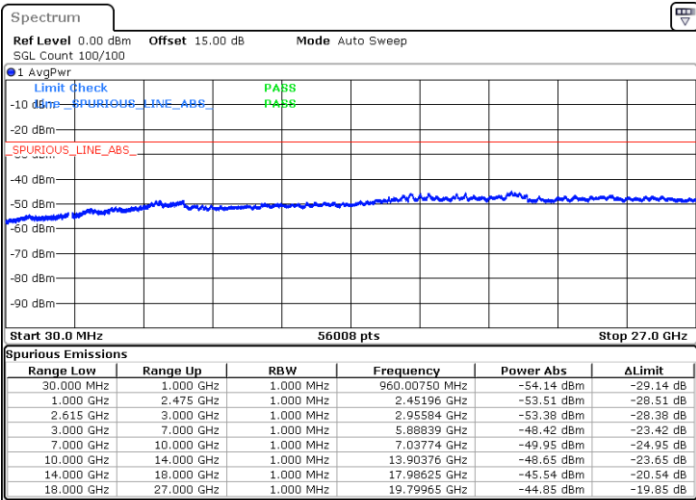

Highest Channel / FullIRB

N/A

Date: 14.JUL.2022 15:04:03

LTE Band 7C / 20MHz+20MHz

64QAM

Lowest Channel / 1RB0 and 1RB99

Lowest Channel / 1RB99 and 1RB0

Date: 14.JUL.2022 15:32:45

Date: 14.JUL.2022 15:25:05

Lowest Channel / FullIRB

N/A

Date: 14.JUL.2022 15:34:18

LTE Band 7C / 20MHz+20MHz

64QAM

Middle Channel / 1RB0 and 1RB99

Middle Channel / 1RB99 and 1RB0

Date: 14.JUL.2022 15:46:45

Date: 14.JUL.2022 15:54:25

Middle Channel / FullIRB

N/A

Date: 14.JUL.2022 15:45:13

LTE Band 7C / 20MHz+20MHz

64QAM

Highest Channel / 1RB0 and 1RB99

Highest Channel / 1RB99 and 1RB0

Date: 14.JUL.2022 16:17:44

Date: 14.JUL.2022 16:16:11

Highest Channel / FullIRB

N/A

Date: 14.JUL.2022 16:25:26

LTE Band 41C

26dB Bandwidth