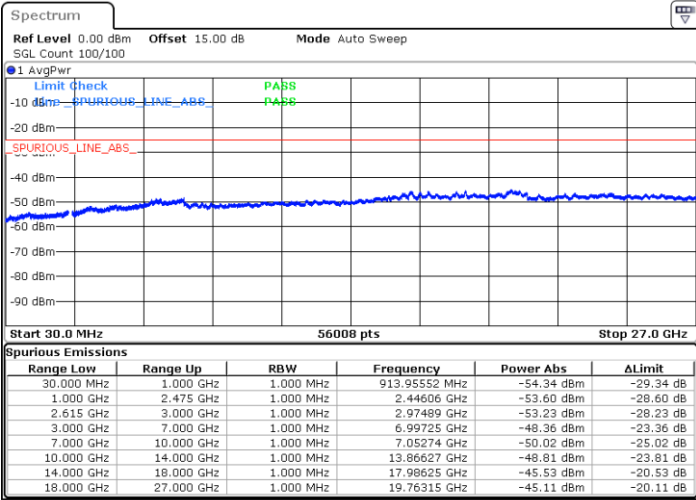

Date: 14.JUL.2022 16:23:54

LTE Band 7C / 10MHz+20MHz

64QAM

Lowest Channel / 1RB0 and 1RB99

Lowest Channel / 1RB49 and 1RB0

Date: 14.JUL.2022 00:08:23

Date: 14.JUL.2022 00:00:45

Lowest Channel / FullRB

N/A

Date: 14.JUL.2022 00:09:55

LTE Band 7C / 10MHz+20MHz

64QAM

MiddleChannel / 1RB0 and 1RB99

Middle Channel / 1RB49 and 1RB0

Date: 14.JUL.2022 00:33:55

Date: 14.JUL.2022 00:41:33

Middle Channel / FullIRB

N/A

Date: 14.JUL.2022 00:32:23

LTE Band 7C / 10MHz+20MHz

64QAM

Highest Channel / 1RB0 and 1RB99

Highest Channel / 1RB49 and 1RB0

Date: 14.JUL.2022 01:05:17

Date: 14.JUL.2022 01:03:46

Highest Channel / FullIRB

N/A

Date: 14.JUL.2022 01:12:55

LTE Band 7C / 15MHz+10MHz

64QAM

Lowest Channel / 1RB0 and 1RB49

Lowest Channel / 1RB74 and 1RB0