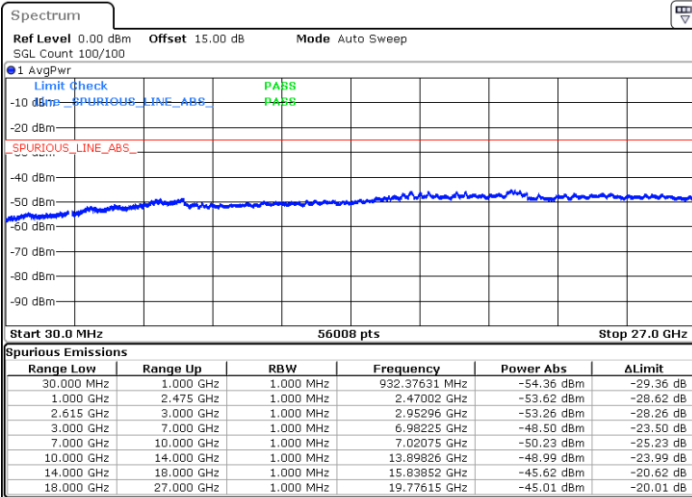

N/A

Date: 14.JUL.2022 00:09:55

LTE Band 7C / 10MHz+20MHz

64QAM

MiddleChannel / 1RB0 and 1RB99

Middle Channel / 1RB49 and 1RB0

Date: 14.JUL.2022 00:33:55

Date: 14.JUL.2022 00:41:33

Middle Channel / FullIRB

N/A

Date: 14.JUL.2022 00:32:23

LTE Band 7C / 10MHz+20MHz

64QAM

Highest Channel / 1RB0 and 1RB99

Highest Channel / 1RB49 and 1RB0

Date: 14.JUL.2022 01:05:17

Date: 14.JUL.2022 01:03:46

Highest Channel / FullIRB

N/A

Date: 14.JUL.2022 01:12:55

LTE Band 7C / 15MHz+10MHz

64QAM

Lowest Channel / 1RB0 and 1RB49

Lowest Channel / 1RB74 and 1RB0

Date: 14.JUL.2022 16:54:01

Date: 14.JUL.2022 16:46:21

Lowest Channel / FullIRB

N/A

Date: 14.JUL.2022 16:55:34

LTE Band 7C / 15MHz+10MHz

64QAM

Middle Channel / 1RB0 and 1RB49