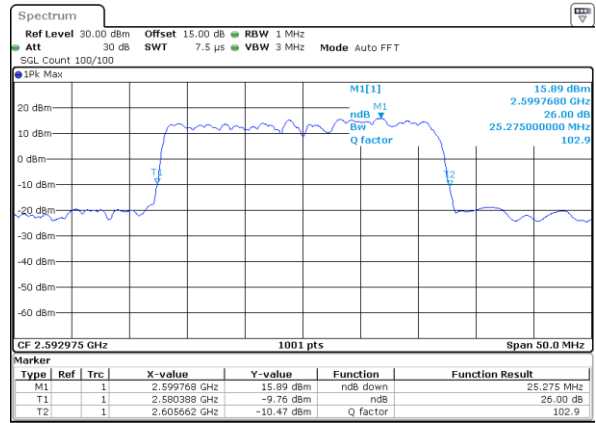

Middle Channel / 10MHz+15MHz

Date: 12.JUL.2022 21:14:21

Highest Channel / 5MHz+20MHz

Date: 12.JUL.2022 18:02:18

Highest Channel / 10MHz+15MHz

Date: 12.JUL.2022 21:17:40

LTE Band 41C

QPSK

Lowest Channel / 10MHz+20MHz

Date: 13.JUL.2022 00:22:04

Lowest Channel / 15MHz+10MHz

Date: 12.JUL.2022 22:17:44

Middle Channel / 10MHz+20MHz

Date: 13.JUL.2022 00:26:16

Middle Channel / 15MHz+10MHz

Date: 12.JUL.2022 22:14:30

Highest Channel / 10MHz+20MHz

Date: 13.JUL.2022 00:30:17

Highest Channel / 15MHz+10MHz

Date: 12.JUL.2022 22:45:41

LTE Band 41C

QPSK

Lowest Channel / 15MHz+15MHz

Date: 13_JUL_2022 17:44:00

Lowest Channel / 15MHz+20MHz

Date: 13_JUL_2022 17:32:57

Middle Channel / 15MHz+15MHz

Date: 13_JUL_2022 17:47:19

Middle Channel / 15MHz+20MHz

Date: 13_JUL_2022 17:32:15

Highest Channel / 15MHz+15MHz

Date: 13_JUL_2022 17:49:32