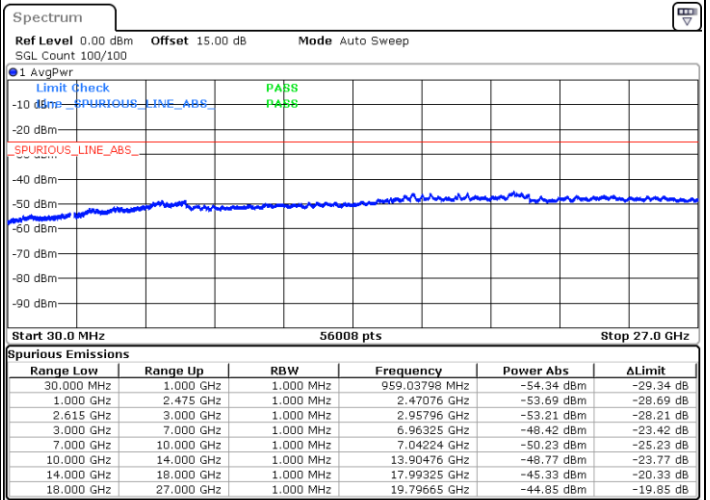

N/A

Date: 14.JUL.2022 11:17:27

LTE Band 7C / 15MHz+20MHz

64QAM

Lowest Channel / 1RB0 and 1RB99

Lowest Channel / 1RB74 and 1RB0

Date: 14.JUL.2022 12:00:00

Date: 14.JUL.2022 11:52:13

Lowest Channel / FullIRB

N/A

Date: 14.JUL.2022 12:01:34

LTE Band 7C / 15MHz+20MHz

64QAM

Middle Channel / 1RB0 and 1RB9

Middle Channel / 1RB74 and 1RB0

Date: 14.JUL.2022 12:17:56

Date: 14.JUL.2022 12:25:45

Middle Channel / FullIRB

N/A

Date: 14.JUL.2022 12:16:22

LTE Band 7C / 15MHz+20MHz

64QAM

Highest Channel / 1RB0 and 1RB99

Highest Channel / 1RB74 and 1RB0

Date: 14.JUL.2022 12:49:29

Date: 14.JUL.2022 12:47:56

Highest Channel / FullIRB

N/A

Date: 14.JUL.2022 12:57:18

LTE Band 7C / 20MHz+10MHz

64QAM

Lowest Channel / 1RB0 and 1RB49