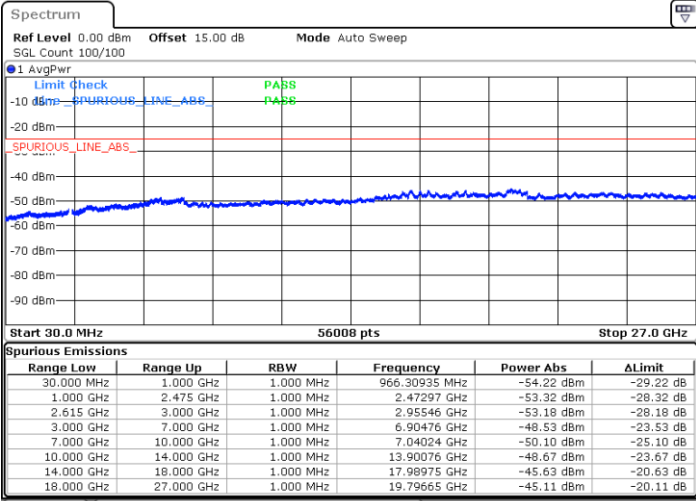

Highest Channel / 1RB0 and 1RB49

Highest Channel / 1RB74 and 1RB0

Date: 14.JUL.2022 17:38:55

Date: 14.JUL.2022 17:37:22

Highest Channel / FullIRB

N/A

Date: 14.JUL.2022 17:46:38

LTE Band 7C / 15MHz+15MHz

64QAM

Lowest Channel / 1RB0 and 1RB74

Lowest Channel / 1RB74 and 1RB0

Date: 14.JUL.2022 10:20:56

Date: 14.JUL.2022 10:13:09

Lowest Channel / FullRB

N/A

Date: 14.JUL.2022 10:22:30