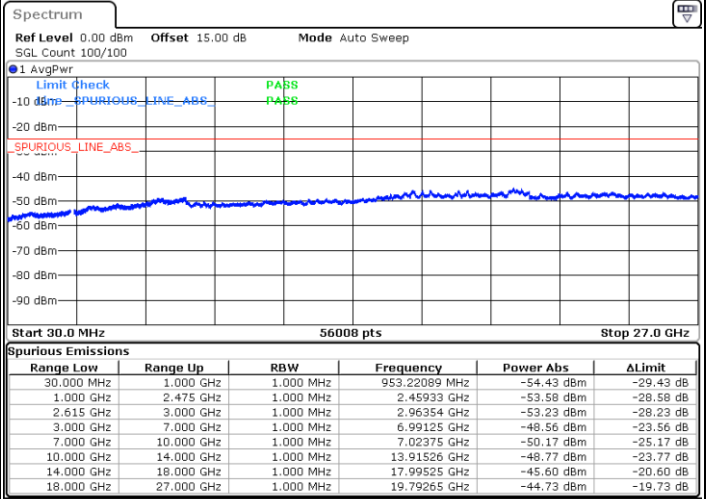

Date: 14.JUL.2022 10:35:17

LTE Band 7C / 15MHz+15MHz

64QAM

Highest Channel / 1RB0 and 1RB74

Highest Channel / 1RB74 and 1RB0

Date: 14.JUL.2022 11:09:40

Date: 14.JUL.2022 11:08:06

Highest Channel / FullIRB

N/A

Date: 14.JUL.2022 11:17:27

LTE Band 7C / 15MHz+20MHz

64QAM

Lowest Channel / 1RB0 and 1RB99

Lowest Channel / 1RB74 and 1RB0

Date: 14.JUL.2022 12:00:00

Date: 14.JUL.2022 11:52:13

Lowest Channel / FullIRB

N/A

Date: 14.JUL.2022 12:01:34

LTE Band 7C / 15MHz+20MHz

64QAM

Middle Channel / 1RB0 and 1RB9

Middle Channel / 1RB74 and 1RB0

Date: 14.JUL.2022 12:17:56

Date: 14.JUL.2022 12:25:45

Middle Channel / FullIRB

N/A

Date: 14.JUL.2022 12:16:22

LTE Band 7C / 15MHz+20MHz

64QAM

Highest Channel / 1RB0 and 1RB99

Highest Channel / 1RB74 and 1RB0