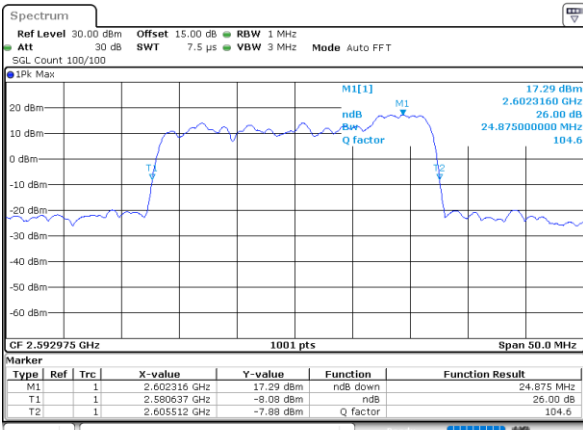

Highest Channel / 10MHz+20MHz

Date: 13.JUL.2022 00:30:17

Highest Channel / 15MHz+10MHz

Date: 12.JUL.2022 22:45:41

LTE Band 41C

QPSK

Lowest Channel / 15MHz+15MHz

Date: 13_JUL_2022 17:44:00

Lowest Channel / 15MHz+20MHz

Date: 13_JUL_2022 17:32:57

Middle Channel / 15MHz+15MHz

Date: 13_JUL_2022 17:47:19

Middle Channel / 15MHz+20MHz

Date: 13_JUL_2022 17:32:15

Highest Channel / 15MHz+15MHz

Date: 13_JUL_2022 17:49:32

Highest Channel / 15MHz+20MHz

Date: 13_JUL_2022 17:38:30

LTE Band 41C

QPSK

Lowest Channel / 20MHz+5MHz

Date: 12.JUL.2022 19:33:07

Lowest Channel / 20MHz+10MHz

Date: 13.JUL.2022 19:30:02

Middle Channel / 20MHz+5MHz

Date: 12.JUL.2022 19:38:00

Middle Channel / 20MHz+10MHz

Date: 13.JUL.2022 19:33:15

Highest Channel / 20MHz+5MHz

Date: 12.JUL.2022 19:41:17

Highest Channel / 20MHz+10MHz

Date: 13.JUL.2022 19:35:26