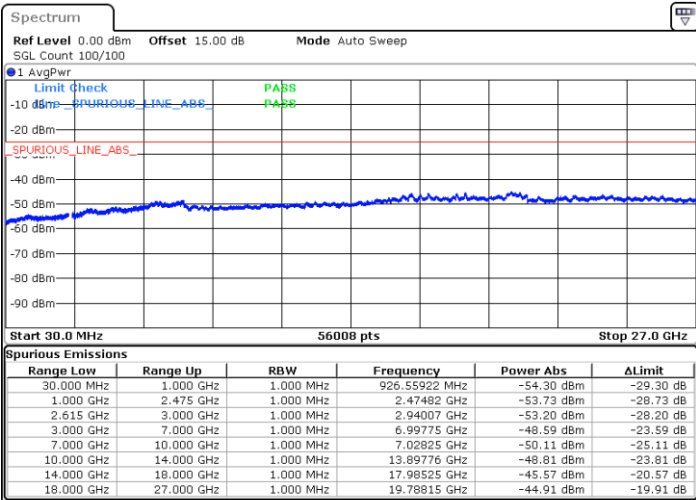

N/A

Date: 14.JUL.2022 11:17:27

LTE Band 7C / 15MHz+20MHz

64QAM

Lowest Channel / 1RB0 and 1RB99

Lowest Channel / 1RB74 and 1RB0

Date: 14.JUL.2022 12:00:00

Date: 14.JUL.2022 11:52:13

Lowest Channel / FullIRB

N/A

Date: 14.JUL.2022 12:01:34

LTE Band 7C / 15MHz+20MHz

64QAM

Middle Channel / 1RB0 and 1RB9

Middle Channel / 1RB74 and 1RB0

Date: 14.JUL.2022 12:17:56

Date: 14.JUL.2022 12:25:45

Middle Channel / FullIRB

N/A

Date: 14.JUL.2022 12:16:22

LTE Band 7C / 15MHz+20MHz

64QAM

Highest Channel / 1RB0 and 1RB99

Highest Channel / 1RB74 and 1RB0

Date: 14.JUL.2022 12:49:29

Date: 14.JUL.2022 12:47:56

Highest Channel / FullIRB

N/A

Date: 14.JUL.2022 12:57:18

LTE Band 7C / 20MHz+10MHz

64QAM

Lowest Channel / 1RB0 and 1RB49