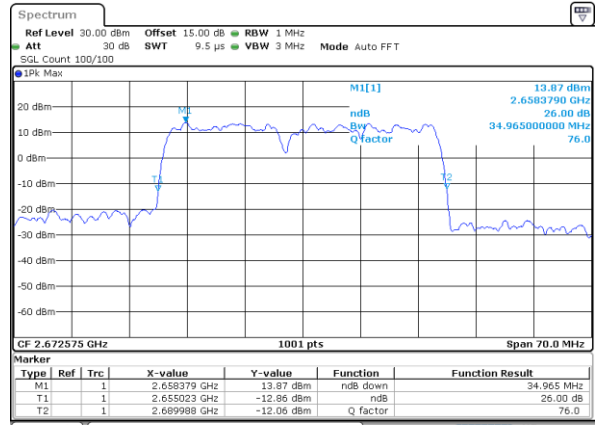

Highest Channel / 10MHz+20MHz

Date: 13.JUL.2022 00:30:17

Highest Channel / 15MHz+10MHz

Date: 12.JUL.2022 22:45:41

LTE Band 41C

QPSK

Lowest Channel / 15MHz+15MHz

Date: 13_JUL_2022 17:44:00

Lowest Channel / 15MHz+20MHz

Date: 13_JUL_2022 17:32:57

Middle Channel / 15MHz+15MHz

Date: 13_JUL_2022 17:47:19

Middle Channel / 15MHz+20MHz

Date: 13_JUL_2022 17:32:15

Highest Channel / 15MHz+15MHz

Date: 13_JUL_2022 17:49:32

Highest Channel / 15MHz+20MHz

Date: 13_JUL_2022 17:38:30

LTE Band 41C

QPSK

Lowest Channel / 20MHz+5MHz

Date: 12.JUL.2022 19:33:07

Lowest Channel / 20MHz+10MHz

Date: 13.JUL.2022 19:30:02