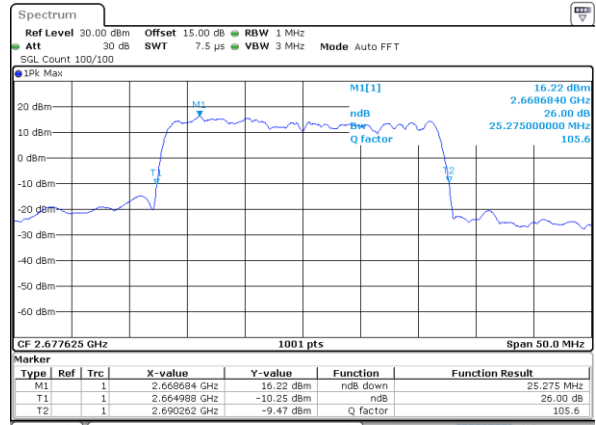

LTE Band 41C

QPSK

Lowest Channel / 5MHz+20MHz

Date: 12.JUL.2022 17:55:51

Lowest Channel / 10MHz+15MHz

Date: 12.JUL.2022 21:10:14

Middle Channel / 5MHz+20MHz

Date: 12.JUL.2022 18:00:08

Middle Channel / 10MHz+15MHz

Date: 12.JUL.2022 21:14:21

Highest Channel / 5MHz+20MHz

Date: 12.JUL.2022 18:02:18

Highest Channel / 10MHz+15MHz

Date: 12.JUL.2022 21:17:40

LTE Band 41C

QPSK

Lowest Channel / 10MHz+20MHz

Date: 13.JUL.2022 00:22:04

Lowest Channel / 15MHz+10MHz

Date: 12.JUL.2022 22:17:44

Middle Channel / 10MHz+20MHz

Date: 13.JUL.2022 00:26:16

Middle Channel / 15MHz+10MHz

Date: 12.JUL.2022 22:14:30

Highest Channel / 10MHz+20MHz

Date: 13.JUL.2022 00:30:17

Highest Channel / 15MHz+10MHz

Date: 12.JUL.2022 22:45:41

LTE Band 41C

QPSK

Lowest Channel / 15MHz+15MHz

Date: 13_JUL_2022 17:44:00