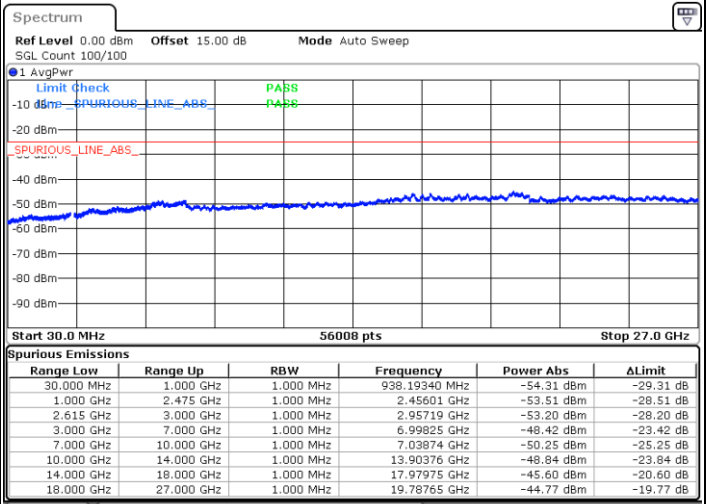

LTE Band 7C / 15MHz+15MHz

64QAM

Middle Channel / 1RB0 and 1RB74

Middle Channel / 1RB74 and 1RB0

Date: 14.JUL.2022 10:36:51

Date: 14.JUL.2022 10:44:38

Middle Channel / FullIRB

N/A

Date: 14.JUL.2022 10:35:17

LTE Band 7C / 15MHz+15MHz

64QAM

Highest Channel / 1RB0 and 1RB74

Highest Channel / 1RB74 and 1RB0

Date: 14.JUL.2022 11:09:40

Date: 14.JUL.2022 11:08:06

Highest Channel / FullIRB

N/A

Date: 14.JUL.2022 11:17:27

LTE Band 7C / 15MHz+20MHz

64QAM

Lowest Channel / 1RB0 and 1RB99

Lowest Channel / 1RB74 and 1RB0

Date: 14.JUL.2022 12:00:00

Date: 14.JUL.2022 11:52:13

Lowest Channel / FullIRB

N/A

Date: 14.JUL.2022 12:01:34

LTE Band 7C / 15MHz+20MHz

64QAM

Middle Channel / 1RB0 and 1RB9

Middle Channel / 1RB74 and 1RB0

Date: 14.JUL.2022 12:17:56