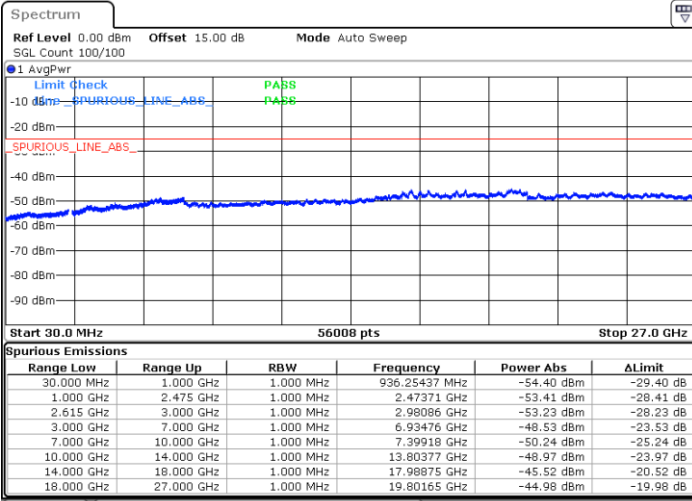

Date: 14.JUL.2022 12:25:45

Middle Channel / FullIRB

N/A

Date: 14.JUL.2022 12:16:22

LTE Band 7C / 15MHz+20MHz

64QAM

Highest Channel / 1RB0 and 1RB99

Highest Channel / 1RB74 and 1RB0

Date: 14.JUL.2022 12:49:29

Date: 14.JUL.2022 12:47:56

Highest Channel / FullIRB

N/A

Date: 14.JUL.2022 12:57:18

LTE Band 7C / 20MHz+10MHz

64QAM

Lowest Channel / 1RB0 and 1RB49

Lowest Channel / 1RB99 and 1RB0

Date: 14.JUL.2022 01:46:12

Date: 14.JUL.2022 01:38:34

Lowest Channel / FullRB

N/A

Date: 14.JUL.2022 01:47:44

LTE Band 7C / 20MHz+10MHz

64QAM

Middle Channel / 1RB0 and 1RB49

Middle Channel / 1RB99 and 1RB0

Date: 14.JUL.2022 02:02:27

Date: 14.JUL.2022 02:10:04

Middle Channel / FullIRB

N/A

Date: 14.JUL.2022 02:00:55

LTE Band 7C / 20MHz+10MHz