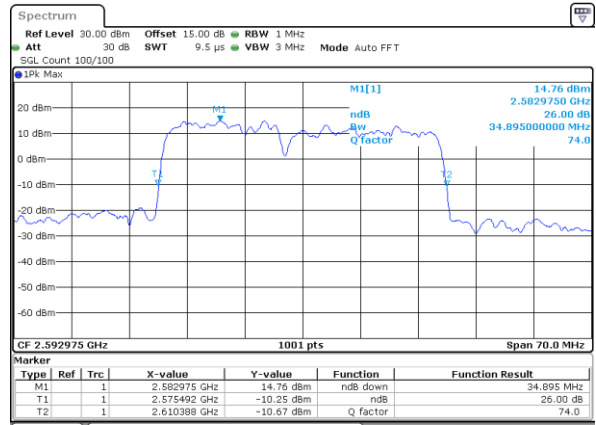

Lowest Channel / 10MHz+20MHz

Date: 13.JUL.2022 00:22:04

Lowest Channel / 15MHz+10MHz

Date: 12.JUL.2022 22:17:44

Middle Channel / 10MHz+20MHz

Date: 13.JUL.2022 00:26:16

Middle Channel / 15MHz+10MHz

Date: 12.JUL.2022 22:14:30

Highest Channel / 10MHz+20MHz

Date: 13.JUL.2022 00:30:17

Highest Channel / 15MHz+10MHz

Date: 12.JUL.2022 22:45:41

LTE Band 41C

QPSK

Lowest Channel / 15MHz+15MHz

Date: 13_JUL_2022 17:44:00

Lowest Channel / 15MHz+20MHz

Date: 13_JUL_2022 17:32:57

Middle Channel / 15MHz+15MHz

Date: 13_JUL_2022 17:47:19

Middle Channel / 15MHz+20MHz

Date: 13_JUL_2022 17:32:15

Highest Channel / 15MHz+15MHz

Date: 13_JUL_2022 17:49:32

Highest Channel / 15MHz+20MHz

Date: 13_JUL_2022 17:38:30

LTE Band 41C

QPSK

Lowest Channel / 20MHz+5MHz

Date: 12.JUL.2022 19:33:07

Lowest Channel / 20MHz+10MHz

Date: 13.JUL.2022 19:30:02