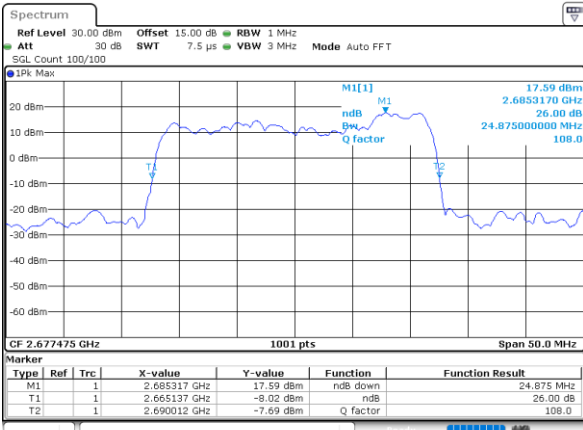

Highest Channel / 15MHz+20MHz

Date: 13_JUL_2022 17:38:30

LTE Band 41C

QPSK

Lowest Channel / 20MHz+5MHz

Date: 12.JUL.2022 19:33:07

Lowest Channel / 20MHz+10MHz

Date: 13.JUL.2022 19:30:02

Middle Channel / 20MHz+5MHz

Date: 12.JUL.2022 19:38:00

Middle Channel / 20MHz+10MHz

Date: 13.JUL.2022 19:33:15

Highest Channel / 20MHz+5MHz

Date: 12.JUL.2022 19:41:17

Highest Channel / 20MHz+10MHz

Date: 13.JUL.2022 19:35:26