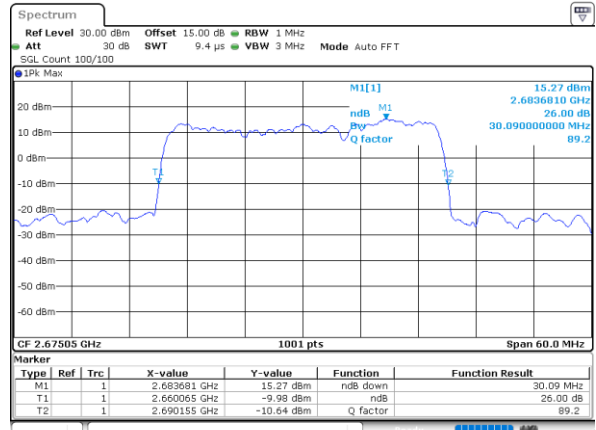

Highest Channel / 15MHz+20MHz

Date: 13_JUL_2022 17:38:30

LTE Band 41C

QPSK

Lowest Channel / 20MHz+5MHz

Date: 12.JUL.2022 19:33:07

Lowest Channel / 20MHz+10MHz

Date: 13.JUL.2022 19:30:02

Middle Channel / 20MHz+5MHz

Date: 12.JUL.2022 19:38:00

Middle Channel / 20MHz+10MHz

Date: 13.JUL.2022 19:33:15

Highest Channel / 20MHz+5MHz

Date: 12.JUL.2022 19:41:17

Highest Channel / 20MHz+10MHz

Date: 13.JUL.2022 19:35:26