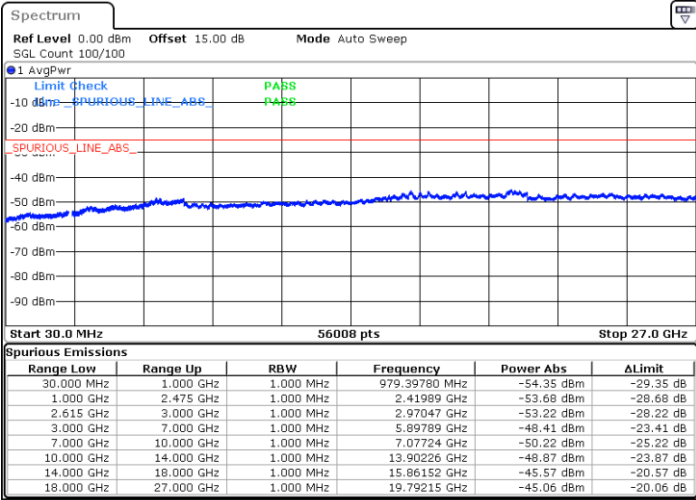

Date: 14.JUL.2022 01:03:46

Highest Channel / FullIRB

N/A

Date: 14.JUL.2022 01:12:55

LTE Band 7C / 15MHz+10MHz

64QAM

Lowest Channel / 1RB0 and 1RB49

Lowest Channel / 1RB74 and 1RB0

Date: 14.JUL.2022 16:54:01

Date: 14.JUL.2022 16:46:21

Lowest Channel / FullIRB

N/A

Date: 14.JUL.2022 16:55:34

LTE Band 7C / 15MHz+10MHz

64QAM

Middle Channel / 1RB0 and 1RB49

Middle Channel / 1RB74 and 1RB0

Date: 14.JUL.2022 17:08:00

Date: 14.JUL.2022 17:15:39

Middle Channel / FullRB

N/A

Date: 14.JUL.2022 17:06:28

LTE Band 7C / 15MHz+10MHz

64QAM

Highest Channel / 1RB0 and 1RB49

Highest Channel / 1RB74 and 1RB0

Date: 14.JUL.2022 17:38:55

Date: 14.JUL.2022 17:37:22

Highest Channel / FullIRB

N/A

Date: 14.JUL.2022 17:46:38

LTE Band 7C / 15MHz+15MHz