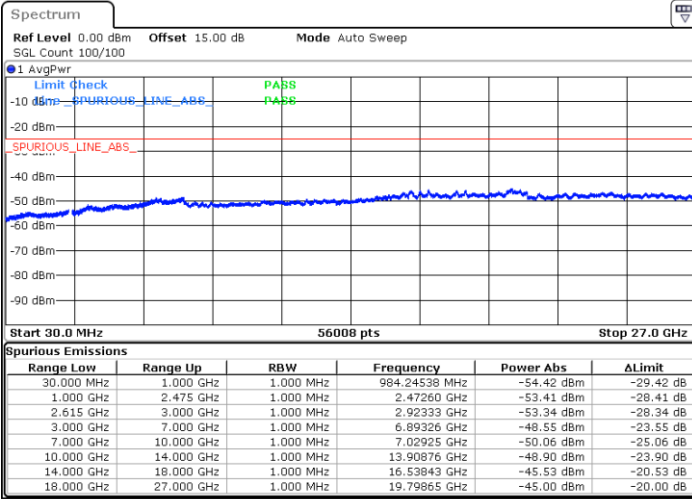

Date: 14.JUL.2022 12:49:29

Date: 14.JUL.2022 12:47:56

Highest Channel / FullIRB

N/A

Date: 14.JUL.2022 12:57:18

LTE Band 7C / 20MHz+10MHz

64QAM

Lowest Channel / 1RB0 and 1RB49

Lowest Channel / 1RB99 and 1RB0

Date: 14.JUL.2022 01:46:12

Date: 14.JUL.2022 01:38:34

Lowest Channel / FullRB

N/A

Date: 14.JUL.2022 01:47:44

LTE Band 7C / 20MHz+10MHz

64QAM

Middle Channel / 1RB0 and 1RB49

Middle Channel / 1RB99 and 1RB0

Date: 14.JUL.2022 02:02:27

Date: 14.JUL.2022 02:10:04

Middle Channel / FullIRB

N/A

Date: 14.JUL.2022 02:00:55

LTE Band 7C / 20MHz+10MHz