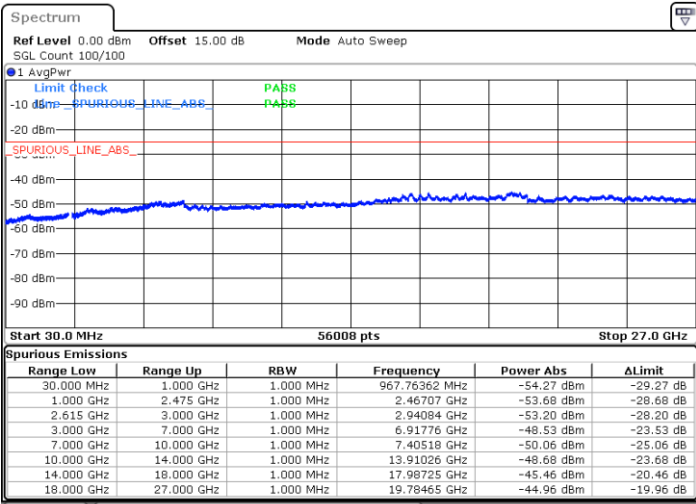

LTE Band 7C / 15MHz+15MHz

64QAM

Middle Channel / 1RB0 and 1RB74

Middle Channel / 1RB74 and 1RB0

Date: 14.JUL.2022 10:36:51

Date: 14.JUL.2022 10:44:38

Middle Channel / FullIRB

N/A

Date: 14.JUL.2022 10:35:17

LTE Band 7C / 15MHz+15MHz

64QAM

Highest Channel / 1RB0 and 1RB74

Highest Channel / 1RB74 and 1RB0

Date: 14.JUL.2022 11:09:40

Date: 14.JUL.2022 11:08:06

Highest Channel / FullIRB

N/A

Date: 14.JUL.2022 11:17:27

LTE Band 7C / 15MHz+20MHz

64QAM

Lowest Channel / 1RB0 and 1RB99

Lowest Channel / 1RB74 and 1RB0

Date: 14.JUL.2022 12:00:00

Date: 14.JUL.2022 11:52:13