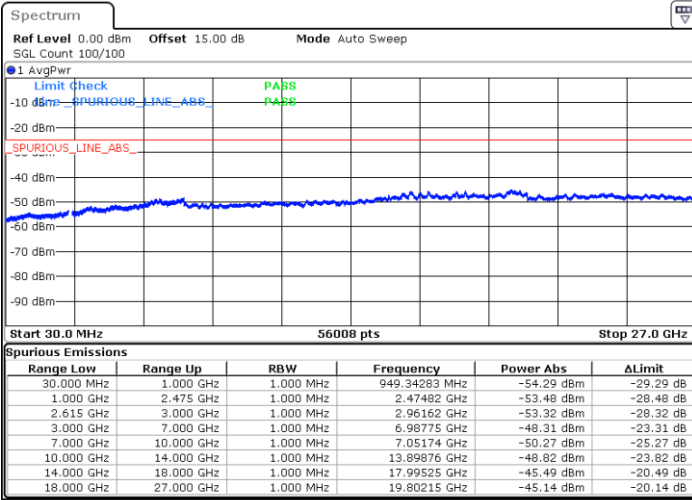

Lowest Channel / 1RB99 and 1RB0

Date: 14.JUL.2022 01:46:12

Date: 14.JUL.2022 01:38:34

Lowest Channel / FullRB

N/A

Date: 14.JUL.2022 01:47:44

LTE Band 7C / 20MHz+10MHz

64QAM

Middle Channel / 1RB0 and 1RB49

Middle Channel / 1RB99 and 1RB0

Date: 14.JUL.2022 02:02:27

Date: 14.JUL.2022 02:10:04

Middle Channel / FullIRB

N/A

Date: 14.JUL.2022 02:00:55

LTE Band 7C / 20MHz+10MHz

64QAM

Highest Channel / 1RB0 and 1RB49

Highest Channel / 1RB99 and 1RB0

Date: 14.JUL.2022 18:18:14

Date: 14.JUL.2022 18:16:42

Highest Channel / FullIRB

N/A

Date: 14.JUL.2022 18:25:57