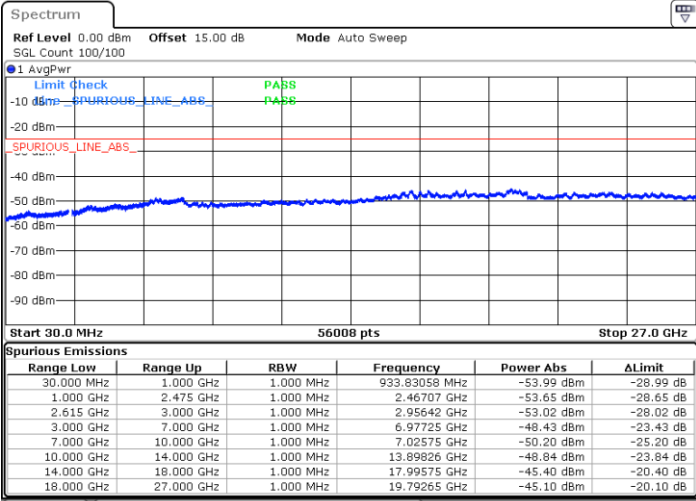

Date: 14.JUL.2022 16:23:54

LTE Band 7C / 10MHz+20MHz

64QAM

Lowest Channel / 1RB0 and 1RB99

Lowest Channel / 1RB49 and 1RB0

Date: 14.JUL.2022 00:08:23

Date: 14.JUL.2022 00:00:45

Lowest Channel / FullRB

N/A

Date: 14.JUL.2022 00:09:55

LTE Band 7C / 10MHz+20MHz

64QAM

MiddleChannel / 1RB0 and 1RB99

Middle Channel / 1RB49 and 1RB0

Date: 14.JUL.2022 00:33:55

Date: 14.JUL.2022 00:41:33

Middle Channel / FullIRB

N/A

Date: 14.JUL.2022 00:32:23

LTE Band 7C / 10MHz+20MHz

64QAM

Highest Channel / 1RB0 and 1RB99

Highest Channel / 1RB49 and 1RB0

Date: 14.JUL.2022 01:05:17

Date: 14.JUL.2022 01:03:46

Highest Channel / FullIRB

N/A

Date: 14.JUL.2022 01:12:55

LTE Band 7C / 15MHz+10MHz

64QAM

Lowest Channel / 1RB0 and 1RB49

Lowest Channel / 1RB74 and 1RB0