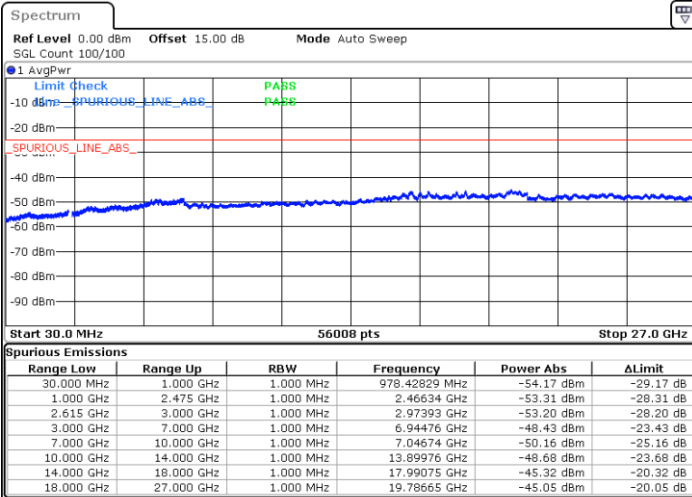

Date: 14.JUL.2022 15:46:45

Date: 14.JUL.2022 15:54:25

Middle Channel / FullIRB

N/A

Date: 14.JUL.2022 15:45:13

LTE Band 7C / 20MHz+20MHz

64QAM

Highest Channel / 1RB0 and 1RB99

Highest Channel / 1RB99 and 1RB0

Date: 14.JUL.2022 16:17:44

Date: 14.JUL.2022 16:16:11

Highest Channel / FullIRB

N/A

Date: 14.JUL.2022 16:25:26

LTE Band 41C

26dB Bandwidth

Mode	LTE Band 41C : 26dB BW(MHz)				
QPSK					
BW	5MHz+20MHz	10MHz+15MHz	10MHz+20MHz	15MHz+10MHz	15MHz+15MHz
Lowest CH	24.93	25.28	29.97	25.13	30.75
Middle CH	24.98	25.33	29.97	25.28	30.63
Highest CH	24.98	25.28	29.91	25.28	30.75
BW	15MHz+20MHz	20MHz+5MHz	20MHz+10MHz	20MHz+15MHz	20MHz+20MHz
Lowest CH	34.90	24.93	30.03	34.90	39.80
Middle CH	34.90	24.88	30.03	35.18	39.96
Highest CH	34.97	24.88	30.09	34.90	39.96