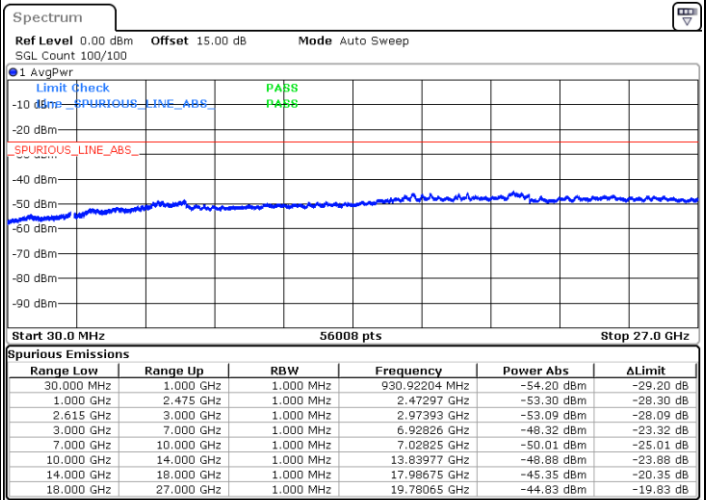

Date: 14.JUL.2022 12:49:29

Date: 14.JUL.2022 12:47:56

Highest Channel / FullIRB

N/A

Date: 14.JUL.2022 12:57:18

LTE Band 7C / 20MHz+10MHz

64QAM

Lowest Channel / 1RB0 and 1RB49

Lowest Channel / 1RB99 and 1RB0

Date: 14.JUL.2022 01:46:12

Date: 14.JUL.2022 01:38:34

Lowest Channel / FullRB

N/A

Date: 14.JUL.2022 01:47:44

LTE Band 7C / 20MHz+10MHz

64QAM

Middle Channel / 1RB0 and 1RB49

Middle Channel / 1RB99 and 1RB0

Date: 14.JUL.2022 02:02:27

Date: 14.JUL.2022 02:10:04

Middle Channel / FullIRB

N/A

Date: 14.JUL.2022 02:00:55

LTE Band 7C / 20MHz+10MHz

64QAM

Highest Channel / 1RB0 and 1RB49

Highest Channel / 1RB99 and 1RB0

Date: 14.JUL.2022 18:18:14

Date: 14.JUL.2022 18:16:42

Highest Channel / FullIRB

N/A

Date: 14.JUL.2022 18:25:57