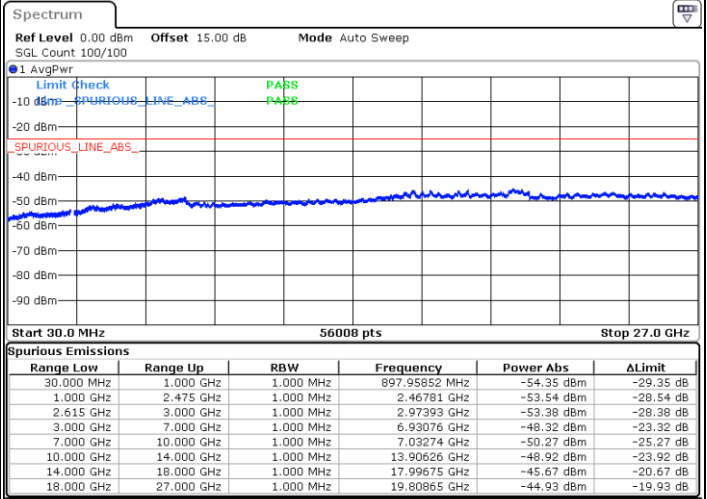

N/A

Date: 14.JUL.2022 00:09:55

LTE Band 7C / 10MHz+20MHz

64QAM

MiddleChannel / 1RB0 and 1RB99

Middle Channel / 1RB49 and 1RB0

Date: 14.JUL.2022 00:33:55

Date: 14.JUL.2022 00:41:33

Middle Channel / FullIRB

N/A

Date: 14.JUL.2022 00:32:23

LTE Band 7C / 10MHz+20MHz

64QAM

Highest Channel / 1RB0 and 1RB99

Highest Channel / 1RB49 and 1RB0

Date: 14.JUL.2022 01:05:17

Date: 14.JUL.2022 01:03:46

Highest Channel / FullIRB

N/A

Date: 14.JUL.2022 01:12:55

LTE Band 7C / 15MHz+10MHz

64QAM

Lowest Channel / 1RB0 and 1RB49

Lowest Channel / 1RB74 and 1RB0

Date: 14.JUL.2022 16:54:01

Date: 14.JUL.2022 16:46:21

Lowest Channel / FullIRB

N/A

Date: 14.JUL.2022 16:55:34

LTE Band 7C / 15MHz+10MHz

64QAM

Middle Channel / 1RB0 and 1RB49