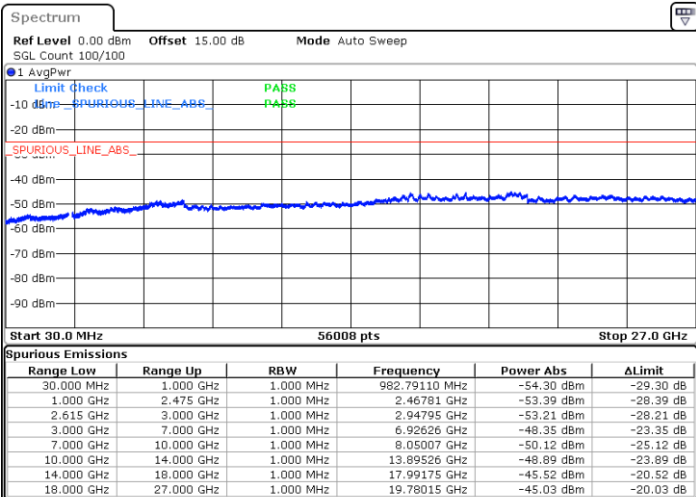

LTE Band 7C / 20MHz+15MHz

64QAM

Lowest Channel / 1RB0 and 1RB74

Lowest Channel / 1RB99 and 1RB0

Date: 14.JUL.2022 14:11:22

Date: 14.JUL.2022 14:03:42

Lowest Channel / FullRB

N/A

Date: 14.JUL.2022 14:12:55

LTE Band 7C / 20MHz+15MHz

64QAM

MiddleChannel / 1RB0 and 1RB74

Middle Channel / 1RB99 and 1RB0

Date: 14.JUL.2022 14:25:23

Date: 14.JUL.2022 14:33:05

Middle Channel / FullIRB

N/A

Date: 14.JUL.2022 14:23:50

LTE Band 7C / 20MHz+15MHz

64QAM

Highest Channel / 1RB0 and 1RB74

Highest Channel / 1RB99 and 1RB0

Date: 14.JUL.2022 14:56:22

Date: 14.JUL.2022 14:54:50

Highest Channel / FullIRB

N/A

Date: 14.JUL.2022 15:04:03

LTE Band 7C / 20MHz+20MHz

64QAM

Lowest Channel / 1RB0 and 1RB99

Lowest Channel / 1RB99 and 1RB0

Date: 14.JUL.2022 15:32:45