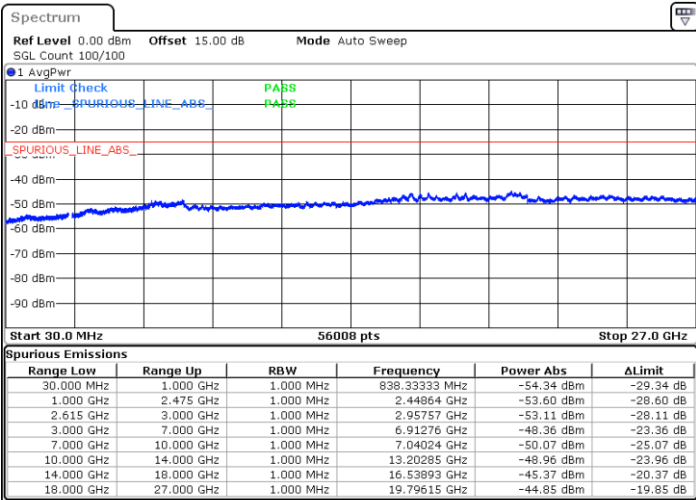

LTE Band 7C / 20MHz+15MHz

64QAM

Lowest Channel / 1RB0 and 1RB74

Lowest Channel / 1RB99 and 1RB0

Date: 14.JUL.2022 14:11:22

Date: 14.JUL.2022 14:03:42

Lowest Channel / FullRB

N/A

Date: 14.JUL.2022 14:12:55

LTE Band 7C / 20MHz+15MHz

64QAM

MiddleChannel / 1RB0 and 1RB74

Middle Channel / 1RB99 and 1RB0

Date: 14.JUL.2022 14:25:23

Date: 14.JUL.2022 14:33:05

Middle Channel / FullIRB

N/A

Date: 14.JUL.2022 14:23:50

LTE Band 7C / 20MHz+15MHz

64QAM

Highest Channel / 1RB0 and 1RB74

Highest Channel / 1RB99 and 1RB0

Date: 14.JUL.2022 14:56:22

Date: 14.JUL.2022 14:54:50

Highest Channel / FullIRB

N/A

Date: 14.JUL.2022 15:04:03

LTE Band 7C / 20MHz+20MHz

64QAM

Lowest Channel / 1RB0 and 1RB99

Lowest Channel / 1RB99 and 1RB0

Date: 14.JUL.2022 15:32:45