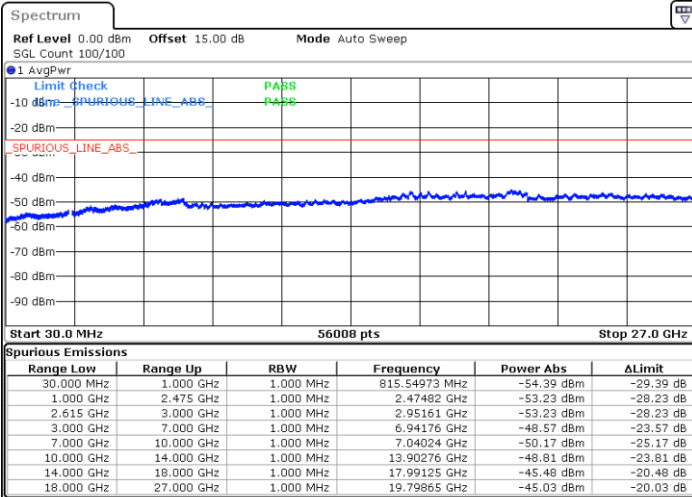

Date: 14.JUL.2022 10:35:17

LTE Band 7C / 15MHz+15MHz

64QAM

Highest Channel / 1RB0 and 1RB74

Highest Channel / 1RB74 and 1RB0

Date: 14.JUL.2022 11:09:40

Date: 14.JUL.2022 11:08:06

Highest Channel / FullIRB

N/A

Date: 14.JUL.2022 11:17:27

LTE Band 7C / 15MHz+20MHz

64QAM

Lowest Channel / 1RB0 and 1RB99

Lowest Channel / 1RB74 and 1RB0

Date: 14.JUL.2022 12:00:00

Date: 14.JUL.2022 11:52:13

Lowest Channel / FullIRB

N/A

Date: 14.JUL.2022 12:01:34

LTE Band 7C / 15MHz+20MHz

64QAM

Middle Channel / 1RB0 and 1RB9

Middle Channel / 1RB74 and 1RB0

Date: 14.JUL.2022 12:17:56

Date: 14.JUL.2022 12:25:45

Middle Channel / FullIRB

N/A

Date: 14.JUL.2022 12:16:22

LTE Band 7C / 15MHz+20MHz

64QAM

Highest Channel / 1RB0 and 1RB99

Highest Channel / 1RB74 and 1RB0