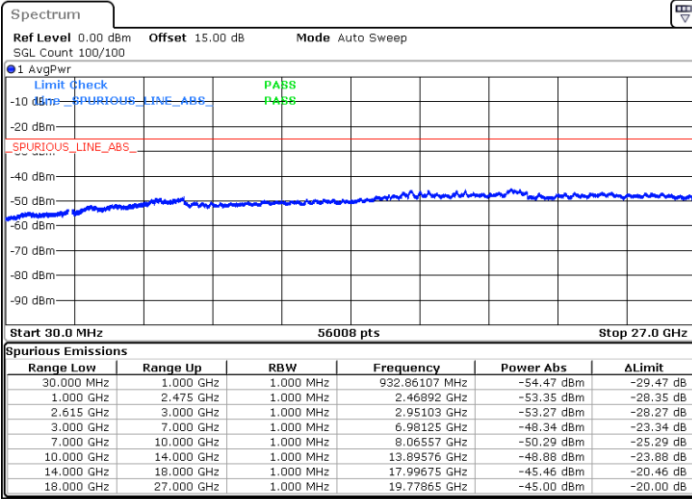

Highest Channel / FullIRB

N/A

Date: 14.JUL.2022 15:04:03

LTE Band 7C / 20MHz+20MHz

64QAM

Lowest Channel / 1RB0 and 1RB99

Lowest Channel / 1RB99 and 1RB0

Date: 14.JUL.2022 15:32:45

Date: 14.JUL.2022 15:25:05

Lowest Channel / FullIRB

N/A

Date: 14.JUL.2022 15:34:18

LTE Band 7C / 20MHz+20MHz

64QAM

Middle Channel / 1RB0 and 1RB99

Middle Channel / 1RB99 and 1RB0

Date: 14.JUL.2022 15:46:45

Date: 14.JUL.2022 15:54:25

Middle Channel / FullIRB

N/A

Date: 14.JUL.2022 15:45:13

LTE Band 7C / 20MHz+20MHz

64QAM

Highest Channel / 1RB0 and 1RB99

Highest Channel / 1RB99 and 1RB0

Date: 14.JUL.2022 16:17:44

Date: 14.JUL.2022 16:16:11

Highest Channel / FullIRB

N/A

Date: 14.JUL.2022 16:25:26

LTE Band 41C

26dB Bandwidth