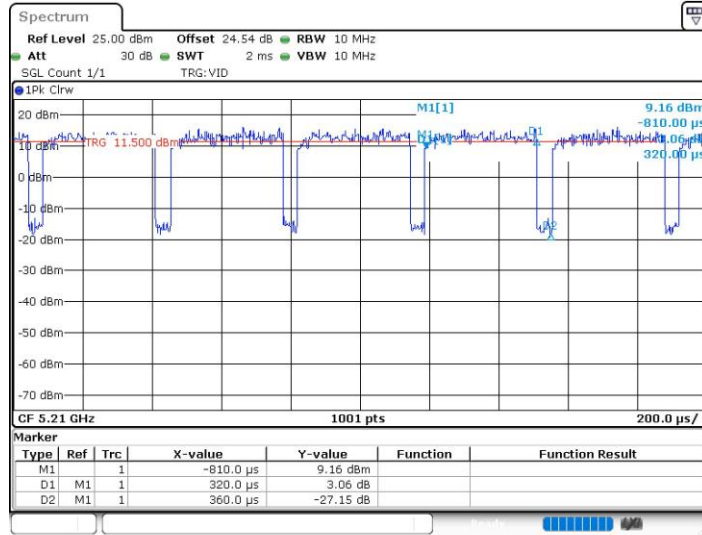

802.11n HT20

Date: 11.JUL.2022 22:22:48

802.11n HT40

Date: 11.JUL.2022 22:38:53

802.11ac VHT80

Date: 14.JUL.2022 11:42:28

802.11ax HE20

Date: 12.JUL.2022 02:32:52