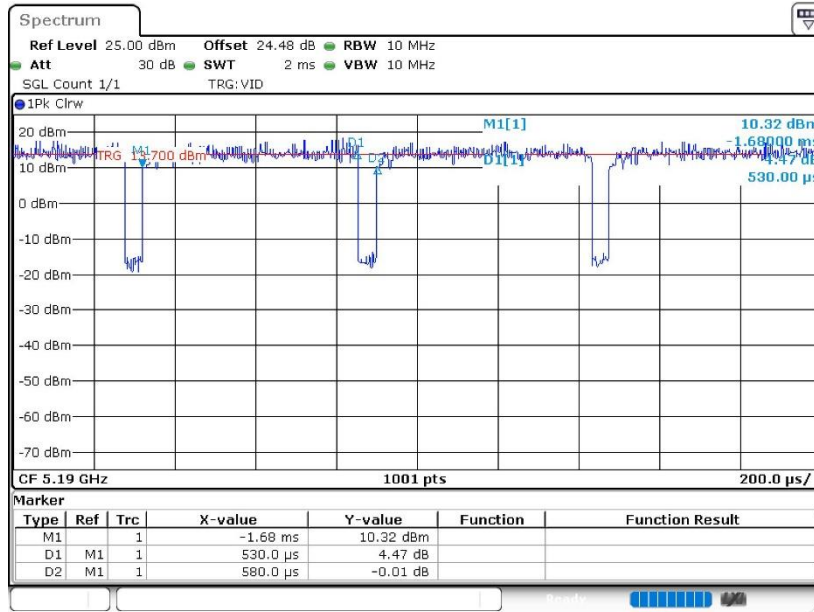

802.11ax HE40

Date: 12.JUL.2022 03:17:07