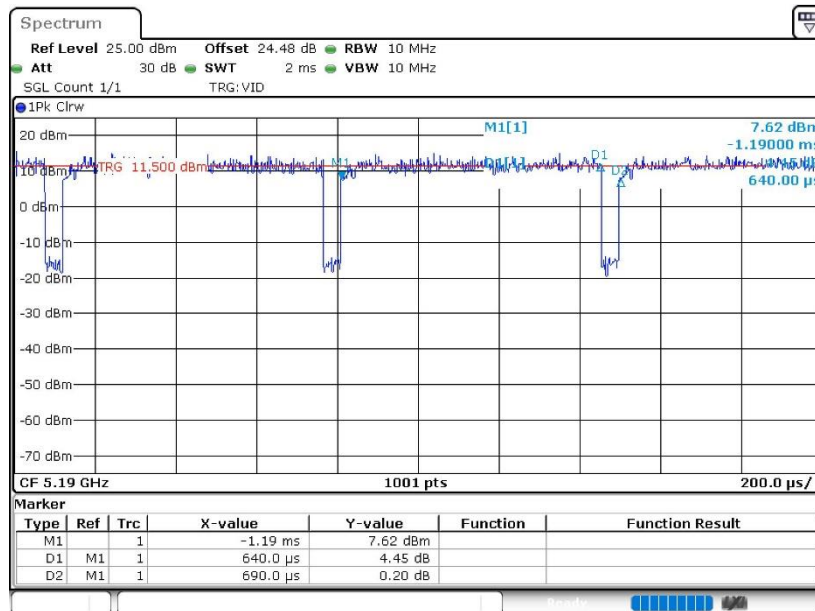

802.11n HT20

Date: 11.JUL.2022 22:22:48

802.11n HT40

Date: 11.JUL.2022 22:38:53

802.11ac VHT80

Date: 14.JUL.2022 11:42:28

802.11ax HE20

Date: 12.JUL.2022 02:32:52