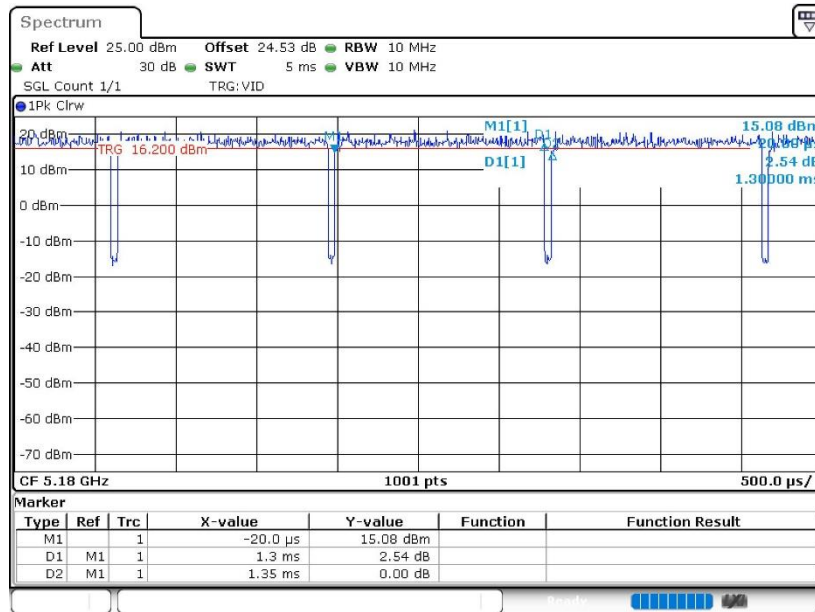

802.11n HT20

Date: 11.JUL.2022 22:22:48

802.11n HT40

Date: 11.JUL.2022 22:38:53

802.11ac VHT80

Date: 14.JUL.2022 11:42:28

802.11ax HE20

Date: 12.JUL.2022 02:32:52