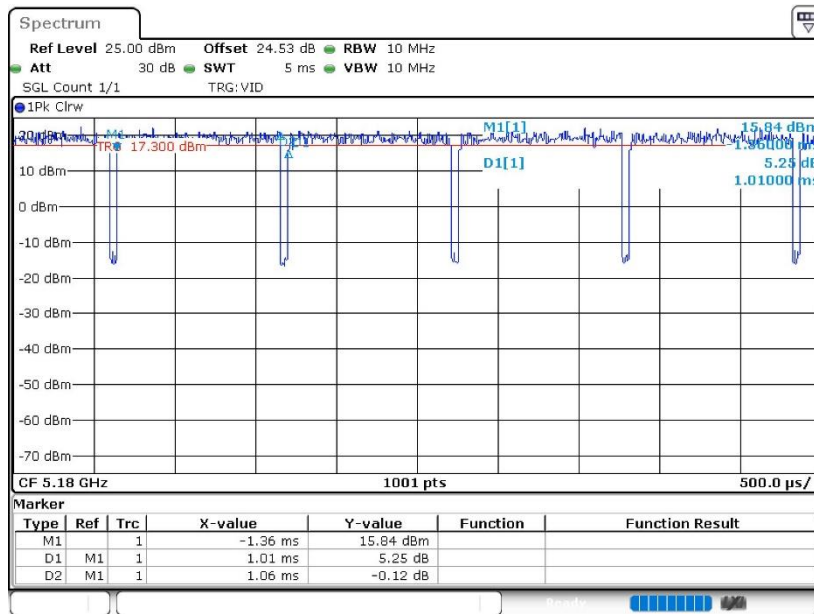

802.11n HT20

Date: 11.JUL.2022 22:22:48

802.11n HT40

Date: 11.JUL.2022 22:38:53

802.11ac VHT80

Date: 14.JUL.2022 11:42:28

802.11ax HE20

Date: 12.JUL.2022 02:32:52