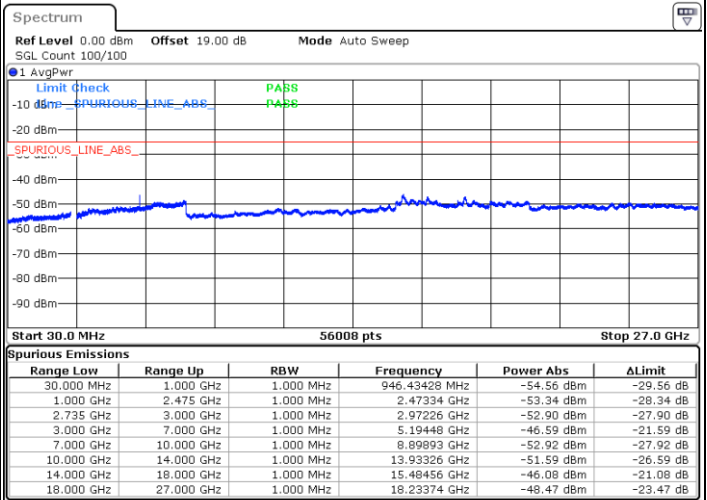

LTE Band 41C / 20MHz+10MHz

16QAM

Lowest Channel / 1RB0 and 1RB49

Lowest Channel / 1RB99 and 1RB0

Date: 12.JUL.2022 21:37:02

Date: 12.JUL.2022 21:33:31

Lowest Channel / FullIRB

N/A

Date: 12.JUL.2022 21:40:33

LTE Band 41C / 20MHz+10MHz

16QAM

Middle Channel / 1RB0 and 1RB49

Middle Channel / 1RB99 and 1RB0

Date: 12.JUL.2022 21:49:14

Date: 12.JUL.2022 21:52:45

Middle Channel / FullIRB

N/A

Date: 12.JUL.2022 21:45:43

LTE Band 41C / 20MHz+10MHz

16QAM

Highest Channel / 1RB0 and 1RB49

Highest Channel / 1RB99 and 1RB0

Date: 12.JUL.2022 22:11:10

Date: 12.JUL.2022 22:07:39

Highest Channel / FullIRB

N/A

Date: 12.JUL.2022 22:14:41

LTE Band 41C / 20MHz+15MHz

16QAM

Lowest Channel / 1RB0 and 1RB74

Lowest Channel / 1RB99 and 1RB0

Date: 12.JUL.2022 20:26:30