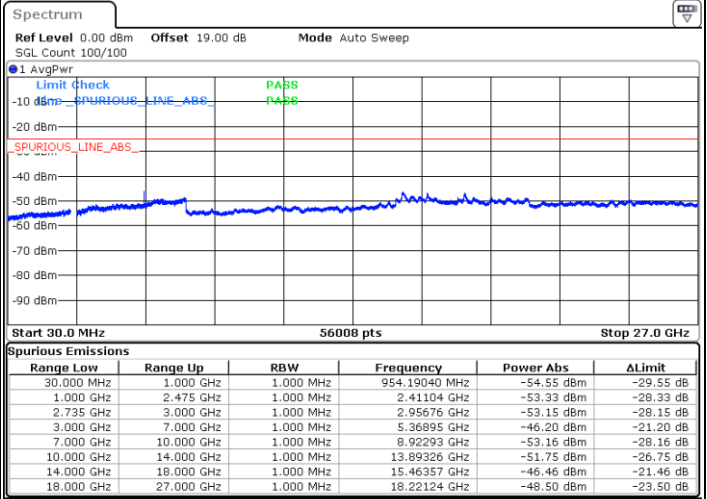

Lowest Channel / 1RB99 and 1RB0

Date: 13.JUL.2022 01:17:41

Date: 13.JUL.2022 01:14:12

Lowest Channel / FullIRB

N/A

Date: 13.JUL.2022 01:21:11

LTE Band 41C / 20MHz+5MHz

16QAM

Middle Channel / 1RB0 and 1RB24

Middle Channel / 1RB99 and 1RB0

Date: 13.JUL.2022 01:28:53

Date: 13.JUL.2022 01:32:23

Middle Channel / FullIRB

N/A

Date: 13.JUL.2022 01:25:23

LTE Band 41C / 20MHz+5MHz

16QAM

Highest Channel / 1RB0 and 1RB24

Highest Channel / 1RB99 and 1RB0

Date: 13.JUL.2022 01:50:40

Date: 13.JUL.2022 01:47:11

Highest Channel / FullIRB

N/A

Date: 13.JUL.2022 01:54:09