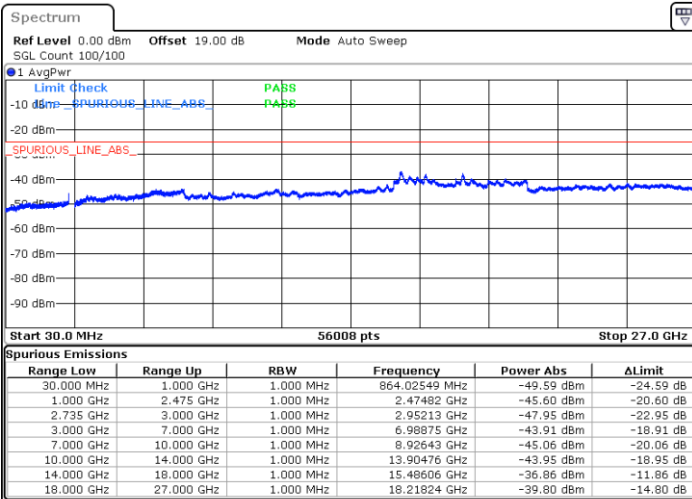

Middle Channel / FullIRB

N/A

Date: 13.JUL.2022 11:37:51

LTE Band 41C / 10MHz+20MHz

16QAM

Highest Channel / 1RB0 and 1RB99

Highest Channel / 1RB49 and 1RB0

Date: 13.JUL.2022 12:03:53

Date: 13.JUL.2022 12:00:11

Highest Channel / FullIRB

N/A

Date: 13.JUL.2022 12:07:34

LTE Band 41C / 15MHz+10MHz

16QAM

Lowest Channel / 1RB0 and 1RB49

Lowest Channel / 1RB74 and 1RB0

Date: 13.JUL.2022 16:57:38

Date: 13.JUL.2022 16:53:56

Lowest Channel / FullRB

N/A

Date: 13.JUL.2022 17:01:21

LTE Band 41C / 15MHz+10MHz

16QAM

Middle Channel / 1RB0 and 1RB49