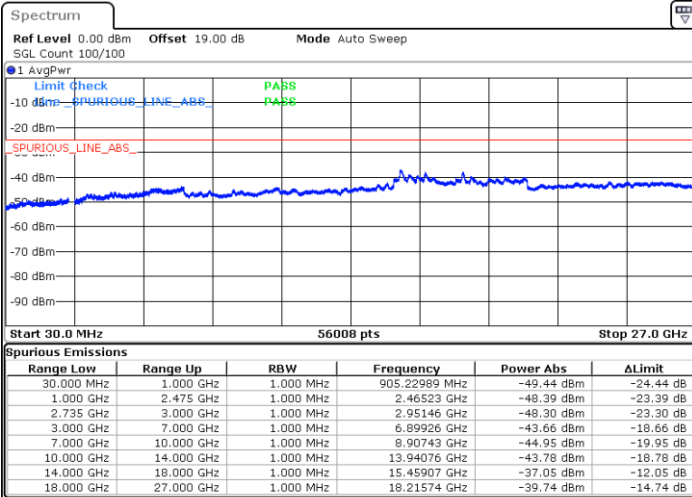

LTE Band 41C / 15MHz+15MHz

16QAM

Middle Channel / 1RB0 and 1RB74

Middle Channel / 1RB74 and 1RB0

Date: 13.JUL.2022 15:33:49

Date: 13.JUL.2022 15:37:30

Middle Channel / FullIRB

N/A

Date: 13.JUL.2022 15:30:07

LTE Band 41C / 15MHz+15MHz

16QAM

Highest Channel / 1RB0 and 1RB74

Highest Channel / 1RB74 and 1RB0

Date: 13.JUL.2022 15:56:09

Date: 13.JUL.2022 15:52:27

Highest Channel / FullIRB

N/A

Date: 13.JUL.2022 15:59:50

LTE Band 41C / 15MHz+20MHz

16QAM

Lowest Channel / 1RB0 and 1RB99

Lowest Channel / 1RB74 and 1RB0

Date: 13.JUL.2022 02:13:39

Date: 13.JUL.2022 02:10:10