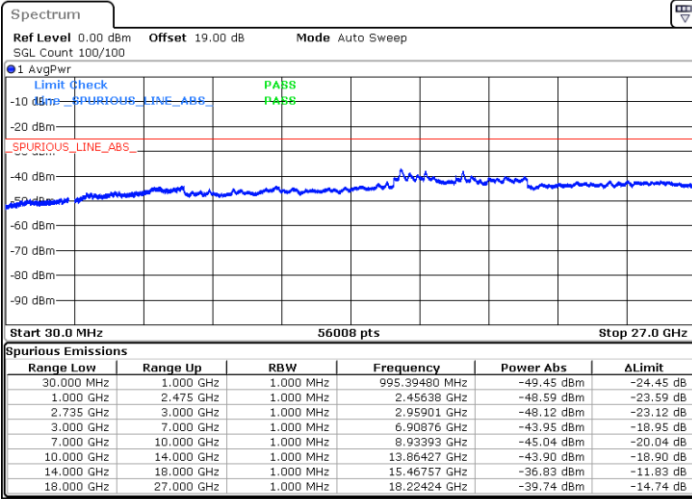

LTE Band 41C / 15MHz+15MHz

16QAM

Middle Channel / 1RB0 and 1RB74

Middle Channel / 1RB74 and 1RB0

Date: 13.JUL.2022 15:33:49

Date: 13.JUL.2022 15:37:30

Middle Channel / FullIRB

N/A

Date: 13.JUL.2022 15:30:07

LTE Band 41C / 15MHz+15MHz

16QAM

Highest Channel / 1RB0 and 1RB74

Highest Channel / 1RB74 and 1RB0

Date: 13.JUL.2022 15:56:09

Date: 13.JUL.2022 15:52:27

Highest Channel / FullIRB

N/A

Date: 13.JUL.2022 15:59:50

LTE Band 41C / 15MHz+20MHz

16QAM

Lowest Channel / 1RB0 and 1RB99

Lowest Channel / 1RB74 and 1RB0

Date: 13.JUL.2022 02:13:39

Date: 13.JUL.2022 02:10:10