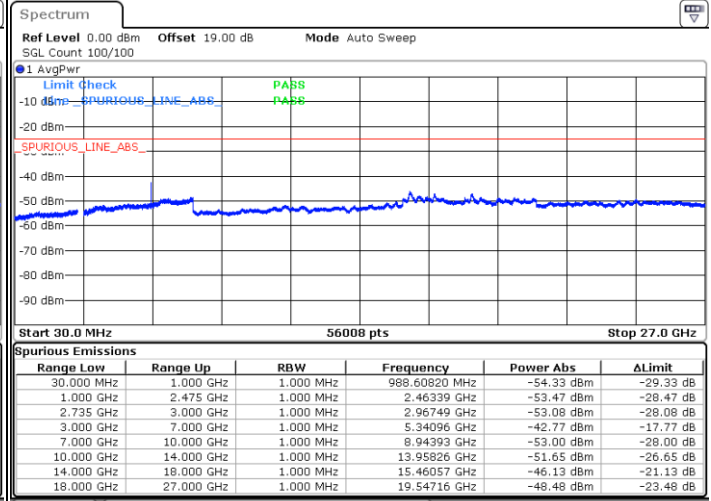

Lowest Channel / FullRB

N/A

Date: 13.JUL.2022 02:17:09

LTE Band 41C / 15MHz+20MHz

16QAM

Middle Channel / 1RB0 and 1RB9

Middle Channel / 1RB74 and 1RB0

Date: 13.JUL.2022 02:25:17

Date: 13.JUL.2022 02:28:46

Middle Channel / FullIRB

N/A

Date: 13.JUL.2022 02:21:47

LTE Band 41C / 15MHz+20MHz

16QAM

Highest Channel / 1RB0 and 1RB99

Highest Channel / 1RB74 and 1RB0

Date: 13.JUL.2022 02:47:04

Date: 13.JUL.2022 02:43:35

Highest Channel / FullIRB

N/A

Date: 13.JUL.2022 02:50:34

LTE Band 41C / 20MHz+5MHz

16QAM

Lowest Channel / 1RB0 and 1RB24

Lowest Channel / 1RB99 and 1RB0

Date: 13.JUL.2022 01:17:41

Date: 13.JUL.2022 01:14:12

Lowest Channel / FullIRB

N/A

Date: 13.JUL.2022 01:21:11

LTE Band 41C / 20MHz+5MHz

16QAM