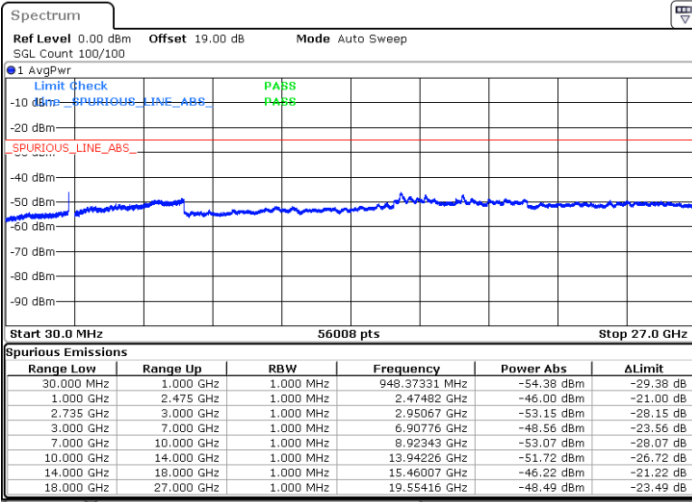

Date: 13.JUL.2022 15:30:07

LTE Band 41C / 15MHz+15MHz

16QAM

Highest Channel / 1RB0 and 1RB74

Highest Channel / 1RB74 and 1RB0

Date: 13.JUL.2022 15:56:09

Date: 13.JUL.2022 15:52:27

Highest Channel / FullIRB

N/A

Date: 13.JUL.2022 15:59:50

LTE Band 41C / 15MHz+20MHz

16QAM

Lowest Channel / 1RB0 and 1RB99

Lowest Channel / 1RB74 and 1RB0

Date: 13.JUL.2022 02:13:39

Date: 13.JUL.2022 02:10:10

Lowest Channel / FullRB

N/A

Date: 13.JUL.2022 02:17:09

LTE Band 41C / 15MHz+20MHz

16QAM

Middle Channel / 1RB0 and 1RB9

Middle Channel / 1RB74 and 1RB0

Date: 13.JUL.2022 02:25:17

Date: 13.JUL.2022 02:28:46

Middle Channel / FullIRB

N/A

Date: 13.JUL.2022 02:21:47

LTE Band 41C / 15MHz+20MHz

16QAM

Highest Channel / 1RB0 and 1RB99

Highest Channel / 1RB74 and 1RB0