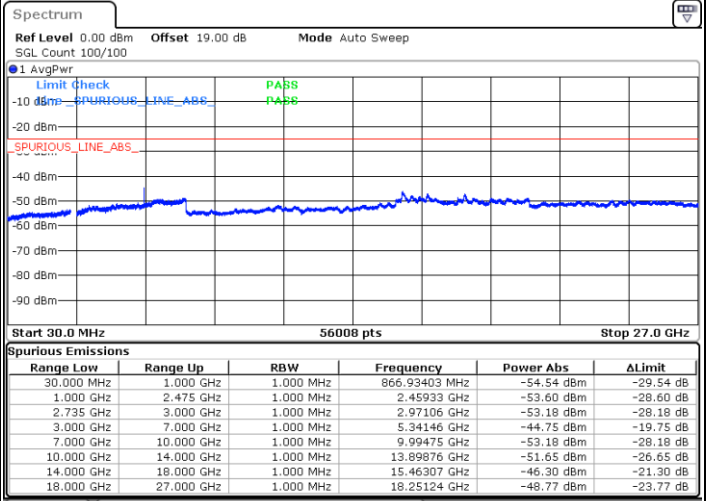

N/A

Date: 13.JUL.2022 11:33:27

LTE Band 41C / 10MHz+20MHz

16QAM

Middle Channel / 1RB0 and 1RB99

Middle Channel / 1RB49 and 1RB0

Date: 13.JUL.2022 11:41:34

Date: 13.JUL.2022 11:45:15

Middle Channel / FullIRB

N/A

Date: 13.JUL.2022 11:37:51

LTE Band 41C / 10MHz+20MHz

16QAM

Highest Channel / 1RB0 and 1RB99

Highest Channel / 1RB49 and 1RB0

Date: 13.JUL.2022 12:03:53

Date: 13.JUL.2022 12:00:11

Highest Channel / FullIRB

N/A

Date: 13.JUL.2022 12:07:34

LTE Band 41C / 15MHz+10MHz

16QAM

Lowest Channel / 1RB0 and 1RB49

Lowest Channel / 1RB74 and 1RB0

Date: 13.JUL.2022 16:57:38

Date: 13.JUL.2022 16:53:56

Lowest Channel / FullRB

N/A

Date: 13.JUL.2022 17:01:21

LTE Band 41C / 15MHz+10MHz

16QAM

Middle Channel / 1RB0 and 1RB49