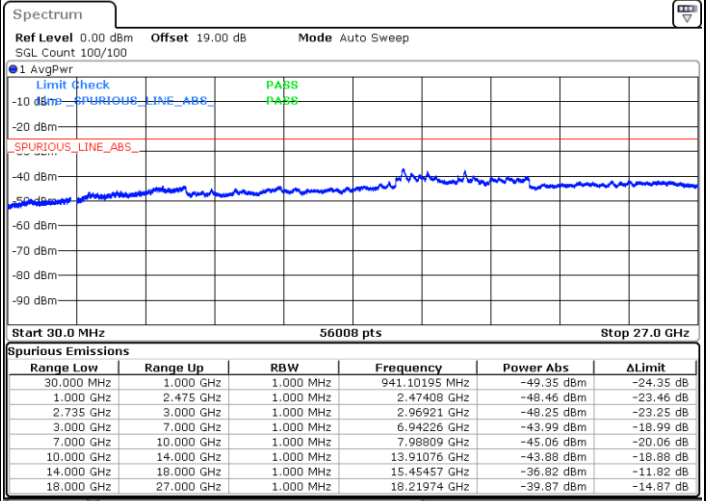

Highest Channel / 1RB0 and 1RB49

Highest Channel / 1RB74 and 1RB0

Date: 13.JUL.2022 17:31:06

Date: 13.JUL.2022 17:27:25

Highest Channel / FullIRB

N/A

Date: 13.JUL.2022 17:34:48

LTE Band 41C / 15MHz+15MHz

16QAM

Lowest Channel / 1RB0 and 1RB74

Lowest Channel / 1RB74 and 1RB0

Date: 13.JUL.2022 15:19:53

Date: 13.JUL.2022 15:16:12

Lowest Channel / FullRB

N/A

Date: 13.JUL.2022 15:23:35

LTE Band 41C / 15MHz+15MHz

16QAM

Middle Channel / 1RB0 and 1RB74

Middle Channel / 1RB74 and 1RB0

Date: 13.JUL.2022 15:33:49

Date: 13.JUL.2022 15:37:30

Middle Channel / FullIRB

N/A

Date: 13.JUL.2022 15:30:07

LTE Band 41C / 15MHz+15MHz

16QAM

Highest Channel / 1RB0 and 1RB74

Highest Channel / 1RB74 and 1RB0

Date: 13.JUL.2022 15:56:09

Date: 13.JUL.2022 15:52:27

Highest Channel / FullIRB