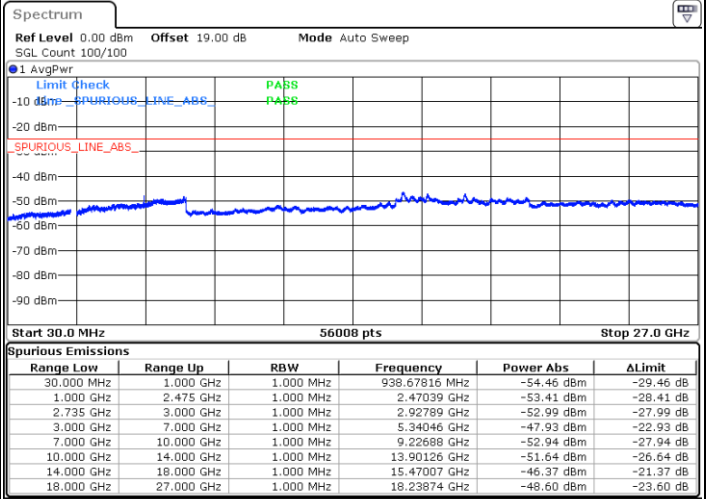

Highest Channel / 1RB99 and 1RB0

Date: 12.JUL.2022 20:59:42

Date: 12.JUL.2022 20:56:10

Highest Channel / FullIRB

N/A

Date: 12.JUL.2022 21:03:13

LTE Band 41C / 20MHz+20MHz

16QAM

Lowest Channel / 1RB0 and 1RB99

Lowest Channel / 1RB99 and 1RB0

Date: 12.JUL.2022 18:46:33

Date: 12.JUL.2022 18:43:01

Lowest Channel / FullRB

N/A

Date: 12.JUL.2022 18:50:04

LTE Band 41C / 20MHz+20MHz

16QAM

MiddleChannel / 1RB0 and 1RB99

Middle Channel / 1RB99 and 1RB0

Date: 12.JUL.2022 18:57:09

Date: 12.JUL.2022 19:00:39

Middle Channel / FullIRB

N/A

Date: 12.JUL.2022 18:53:38

LTE Band 41C / 20MHz+20MHz

16QAM

Highest Channel / 1RB0 and 1RB99

Highest Channel / 1RB99 and 1RB0

Date: 12.JUL.2022 19:20:02

Date: 12.JUL.2022 19:16:30

Highest Channel / FullIRB

N/A