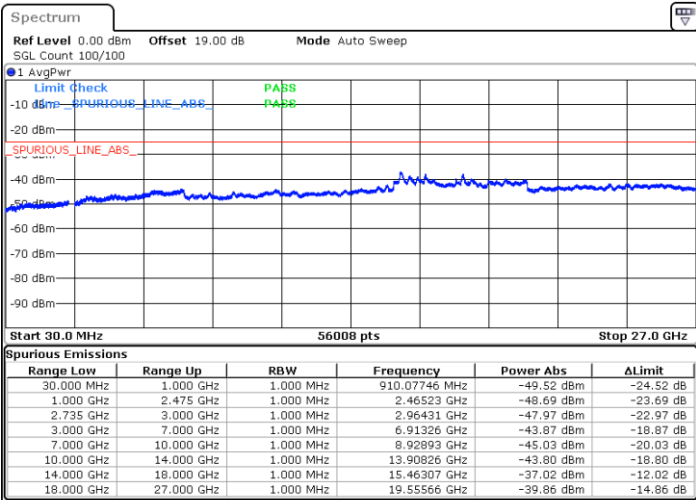

Middle Channel / 1RB74 and 1RB0

Date: 13.JUL.2022 17:08:48

Date: 13.JUL.2022 17:12:30

Middle Channel / FullIRB

N/A

Date: 13.JUL.2022 17:05:06

LTE Band 41C / 15MHz+10MHz

16QAM

Highest Channel / 1RB0 and 1RB49

Highest Channel / 1RB74 and 1RB0

Date: 13.JUL.2022 17:31:06

Date: 13.JUL.2022 17:27:25

Highest Channel / FullIRB

N/A

Date: 13.JUL.2022 17:34:48

LTE Band 41C / 15MHz+15MHz

16QAM

Lowest Channel / 1RB0 and 1RB74

Lowest Channel / 1RB74 and 1RB0

Date: 13.JUL.2022 15:19:53

Date: 13.JUL.2022 15:16:12

Lowest Channel / FullRB

N/A

Date: 13.JUL.2022 15:23:35