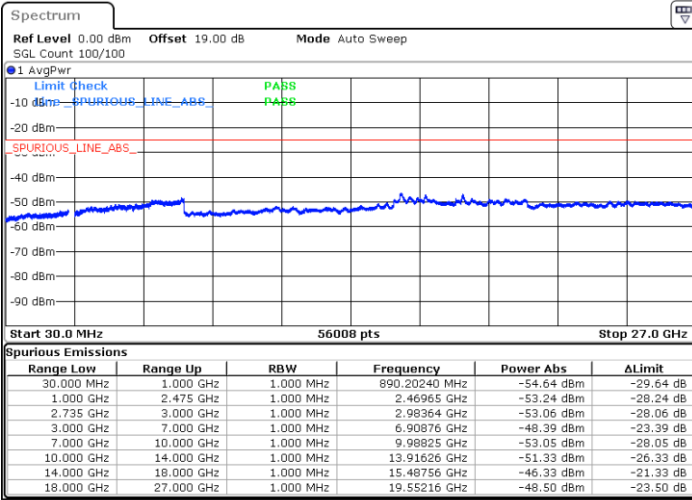

Middle Channel / 1RB0 and 1RB24

Middle Channel / 1RB99 and 1RB0

Date: 13.JUL.2022 01:28:53

Date: 13.JUL.2022 01:32:23

Middle Channel / FullIRB

N/A

Date: 13.JUL.2022 01:25:23

LTE Band 41C / 20MHz+5MHz

16QAM

Highest Channel / 1RB0 and 1RB24

Highest Channel / 1RB99 and 1RB0

Date: 13.JUL.2022 01:50:40

Date: 13.JUL.2022 01:47:11

Highest Channel / FullIRB

N/A

Date: 13.JUL.2022 01:54:09

LTE Band 41C / 20MHz+10MHz

16QAM

Lowest Channel / 1RB0 and 1RB49

Lowest Channel / 1RB99 and 1RB0

Date: 12.JUL.2022 21:37:02

Date: 12.JUL.2022 21:33:31

Lowest Channel / FullIRB

N/A