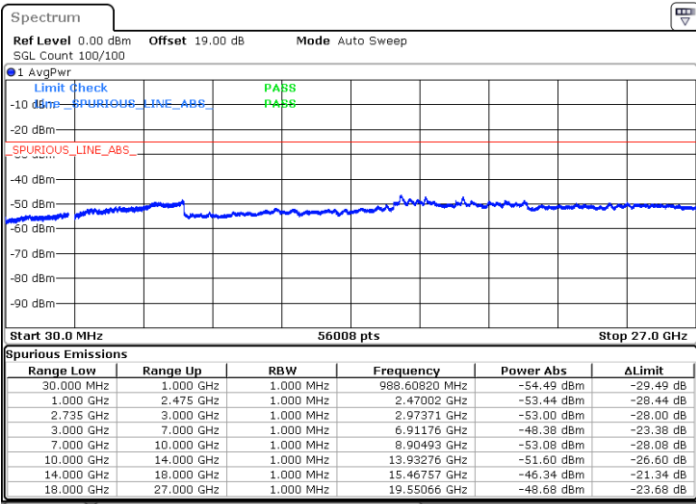

Date: 12.JUL.2022 20:37:46

Date: 12.JUL.2022 20:41:17

Middle Channel / FullRB

N/A

Date: 12.JUL.2022 20:34:15

LTE Band 41C / 20MHz+15MHz

16QAM

Highest Channel / 1RB0 and 1RB74

Highest Channel / 1RB99 and 1RB0

Date: 12.JUL.2022 20:59:42

Date: 12.JUL.2022 20:56:10

Highest Channel / FullIRB

N/A

Date: 12.JUL.2022 21:03:13

LTE Band 41C / 20MHz+20MHz

16QAM

Lowest Channel / 1RB0 and 1RB99

Lowest Channel / 1RB99 and 1RB0

Date: 12.JUL.2022 18:46:33

Date: 12.JUL.2022 18:43:01

Lowest Channel / FullRB

N/A

Date: 12.JUL.2022 18:50:04

LTE Band 41C / 20MHz+20MHz