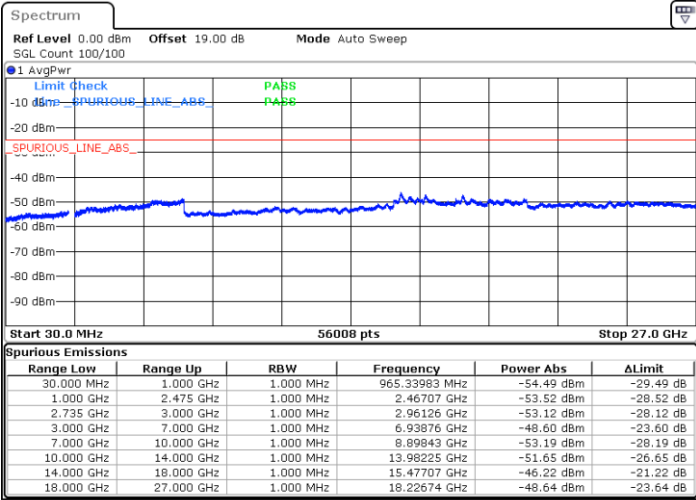

Date: 13.JUL.2022 14:49:59

LTE Band 41C / 10MHz+20MHz

16QAM

Lowest Channel / 1RB0 and 1RB99

Lowest Channel / 1RB49 and 1RB0

Date: 13.JUL.2022 11:29:45

Date: 13.JUL.2022 11:26:17

Lowest Channel / FullIRB

N/A

Date: 13.JUL.2022 11:33:27

LTE Band 41C / 10MHz+20MHz

16QAM

Middle Channel / 1RB0 and 1RB99

Middle Channel / 1RB49 and 1RB0

Date: 13.JUL.2022 11:41:34

Date: 13.JUL.2022 11:45:15

Middle Channel / FullIRB

N/A

Date: 13.JUL.2022 11:37:51

LTE Band 41C / 10MHz+20MHz

16QAM

Highest Channel / 1RB0 and 1RB99

Highest Channel / 1RB49 and 1RB0

Date: 13.JUL.2022 12:03:53

Date: 13.JUL.2022 12:00:11

Highest Channel / FullIRB

N/A

Date: 13.JUL.2022 12:07:34

LTE Band 41C / 15MHz+10MHz

16QAM

Lowest Channel / 1RB0 and 1RB49

Lowest Channel / 1RB74 and 1RB0