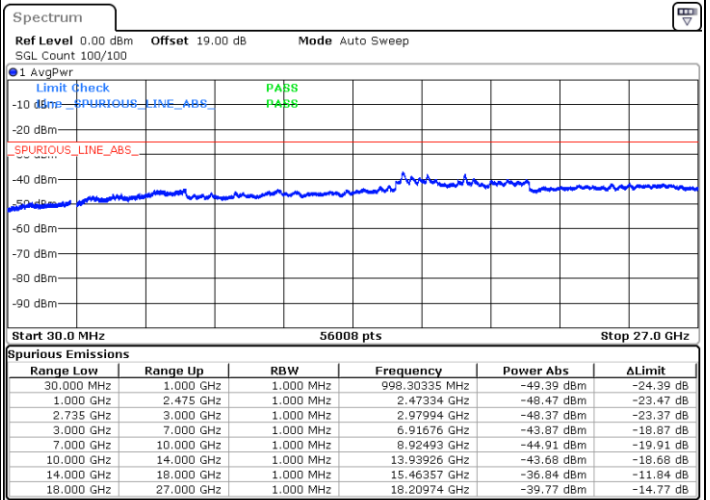

Date: 13.JUL.2022 12:00:11

Highest Channel / FullIRB

N/A

Date: 13.JUL.2022 12:07:34

LTE Band 41C / 15MHz+10MHz

16QAM

Lowest Channel / 1RB0 and 1RB49

Lowest Channel / 1RB74 and 1RB0

Date: 13.JUL.2022 16:57:38

Date: 13.JUL.2022 16:53:56

Lowest Channel / FullRB

N/A

Date: 13.JUL.2022 17:01:21

LTE Band 41C / 15MHz+10MHz

16QAM

Middle Channel / 1RB0 and 1RB49

Middle Channel / 1RB74 and 1RB0

Date: 13.JUL.2022 17:08:48

Date: 13.JUL.2022 17:12:30

Middle Channel / FullIRB

N/A

Date: 13.JUL.2022 17:05:06

LTE Band 41C / 15MHz+10MHz

16QAM

Highest Channel / 1RB0 and 1RB49

Highest Channel / 1RB74 and 1RB0

Date: 13.JUL.2022 17:31:06

Date: 13.JUL.2022 17:27:25

Highest Channel / FullIRB

N/A

Date: 13.JUL.2022 17:34:48

LTE Band 41C / 15MHz+15MHz