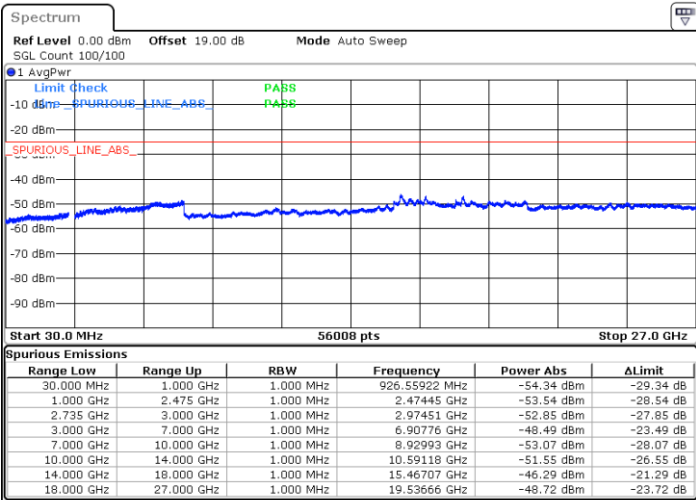

Date: 12.JUL.2022 21:40:33

LTE Band 41C / 20MHz+10MHz

16QAM

Middle Channel / 1RB0 and 1RB49

Middle Channel / 1RB99 and 1RB0

Date: 12.JUL.2022 21:49:14

Date: 12.JUL.2022 21:52:45

Middle Channel / FullIRB

N/A

Date: 12.JUL.2022 21:45:43

LTE Band 41C / 20MHz+10MHz

16QAM

Highest Channel / 1RB0 and 1RB49

Highest Channel / 1RB99 and 1RB0

Date: 12.JUL.2022 22:11:10

Date: 12.JUL.2022 22:07:39

Highest Channel / FullIRB

N/A

Date: 12.JUL.2022 22:14:41

LTE Band 41C / 20MHz+15MHz

16QAM

Lowest Channel / 1RB0 and 1RB74

Lowest Channel / 1RB99 and 1RB0

Date: 12.JUL.2022 20:26:30

Date: 12.JUL.2022 20:22:59

Lowest Channel / FullIRB

N/A

Date: 12.JUL.2022 20:30:02

LTE Band 41C / 20MHz+15MHz

16QAM

Middle Channel / 1RB0 and 1RB74

Middle Channel / 1RB99 and 1RB0