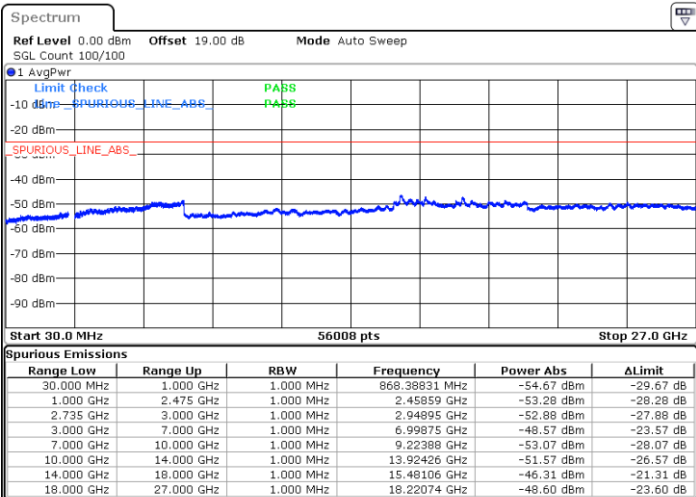

Highest Channel / FullIRB

N/A

Date: 12.JUL.2022 22:14:41

LTE Band 41C / 20MHz+15MHz

16QAM

Lowest Channel / 1RB0 and 1RB74

Lowest Channel / 1RB99 and 1RB0

Date: 12.JUL.2022 20:26:30

Date: 12.JUL.2022 20:22:59

Lowest Channel / FullIRB

N/A

Date: 12.JUL.2022 20:30:02

LTE Band 41C / 20MHz+15MHz

16QAM

Middle Channel / 1RB0 and 1RB74

Middle Channel / 1RB99 and 1RB0

Date: 12.JUL.2022 20:37:46

Date: 12.JUL.2022 20:41:17

Middle Channel / FullRB

N/A

Date: 12.JUL.2022 20:34:15

LTE Band 41C / 20MHz+15MHz

16QAM

Highest Channel / 1RB0 and 1RB74

Highest Channel / 1RB99 and 1RB0

Date: 12.JUL.2022 20:59:42

Date: 12.JUL.2022 20:56:10

Highest Channel / FullIRB

N/A

Date: 12.JUL.2022 21:03:13

LTE Band 41C / 20MHz+20MHz

16QAM