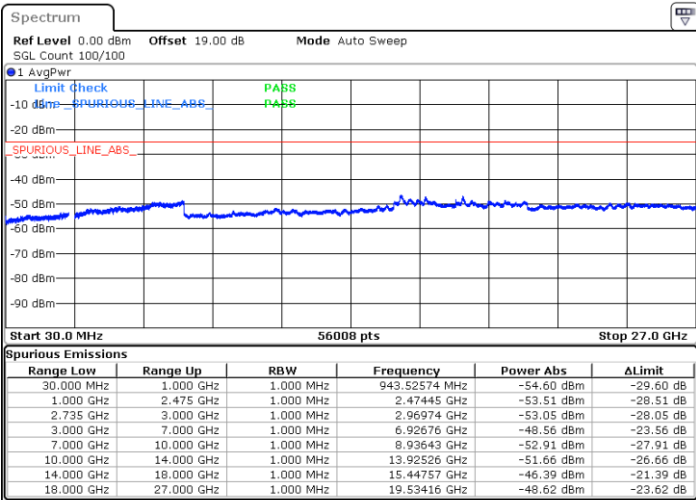

Highest Channel / FullIRB

N/A

Date: 12.JUL.2022 22:14:41

LTE Band 41C / 20MHz+15MHz

16QAM

Lowest Channel / 1RB0 and 1RB74

Lowest Channel / 1RB99 and 1RB0

Date: 12.JUL.2022 20:26:30

Date: 12.JUL.2022 20:22:59

Lowest Channel / FullIRB

N/A

Date: 12.JUL.2022 20:30:02

LTE Band 41C / 20MHz+15MHz

16QAM

Middle Channel / 1RB0 and 1RB74

Middle Channel / 1RB99 and 1RB0

Date: 12.JUL.2022 20:37:46

Date: 12.JUL.2022 20:41:17

Middle Channel / FullRB

N/A

Date: 12.JUL.2022 20:34:15

LTE Band 41C / 20MHz+15MHz

16QAM

Highest Channel / 1RB0 and 1RB74

Highest Channel / 1RB99 and 1RB0

Date: 12.JUL.2022 20:59:42

Date: 12.JUL.2022 20:56:10

Highest Channel / FullIRB

N/A

Date: 12.JUL.2022 21:03:13

LTE Band 41C / 20MHz+20MHz

16QAM