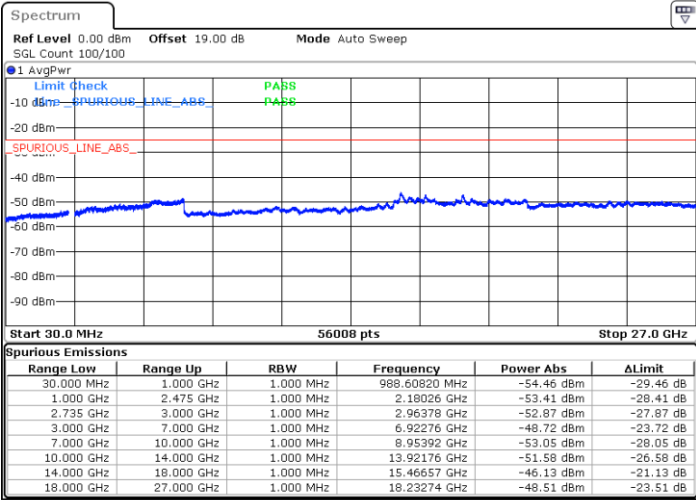

Highest Channel / 1RB99 and 1RB0

Date: 12.JUL.2022 20:59:42

Date: 12.JUL.2022 20:56:10

Highest Channel / FullIRB

N/A

Date: 12.JUL.2022 21:03:13

LTE Band 41C / 20MHz+20MHz

16QAM

Lowest Channel / 1RB0 and 1RB99

Lowest Channel / 1RB99 and 1RB0

Date: 12.JUL.2022 18:46:33

Date: 12.JUL.2022 18:43:01

Lowest Channel / FullRB

N/A

Date: 12.JUL.2022 18:50:04

LTE Band 41C / 20MHz+20MHz

16QAM

MiddleChannel / 1RB0 and 1RB99

Middle Channel / 1RB99 and 1RB0

Date: 12.JUL.2022 18:57:09

Date: 12.JUL.2022 19:00:39

Middle Channel / FullIRB

N/A

Date: 12.JUL.2022 18:53:38

LTE Band 41C / 20MHz+20MHz

16QAM

Highest Channel / 1RB0 and 1RB99

Highest Channel / 1RB99 and 1RB0

Date: 12.JUL.2022 19:20:02

Date: 12.JUL.2022 19:16:30

Highest Channel / FullIRB

N/A