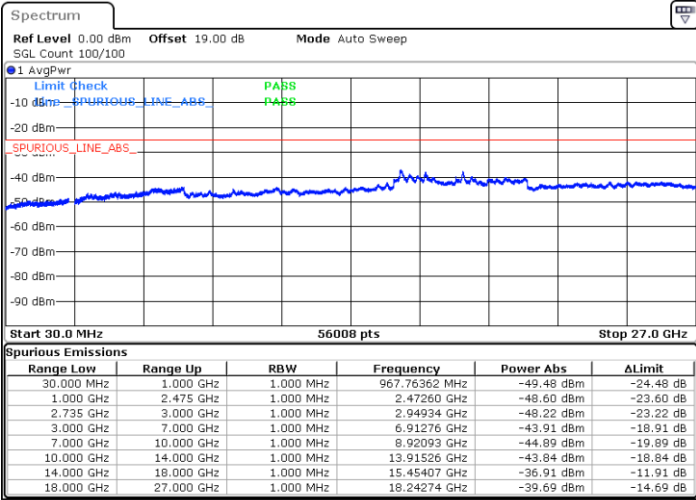

LTE Band 41C / 10MHz+15MHz

16QAM

Highest Channel / 1RB0 and 1RB74

Highest Channel / 1RB49 and 1RB0

Date: 13.JUL.2022 14:46:18

Date: 13.JUL.2022 14:42:36

Highest Channel / FullIRB

N/A

Date: 13.JUL.2022 14:49:59

LTE Band 41C / 10MHz+20MHz

16QAM

Lowest Channel / 1RB0 and 1RB99

Lowest Channel / 1RB49 and 1RB0

Date: 13.JUL.2022 11:29:45

Date: 13.JUL.2022 11:26:17

Lowest Channel / FullIRB

N/A

Date: 13.JUL.2022 11:33:27

LTE Band 41C / 10MHz+20MHz

16QAM

Middle Channel / 1RB0 and 1RB99

Middle Channel / 1RB49 and 1RB0

Date: 13.JUL.2022 11:41:34

Date: 13.JUL.2022 11:45:15