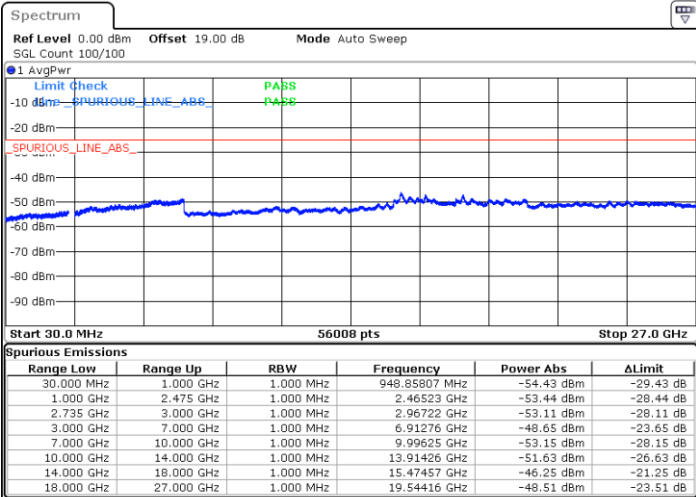

Date: 12.JUL.2022 21:40:33

LTE Band 41C / 20MHz+10MHz

16QAM

Middle Channel / 1RB0 and 1RB49

Middle Channel / 1RB99 and 1RB0

Date: 12.JUL.2022 21:49:14

Date: 12.JUL.2022 21:52:45

Middle Channel / FullIRB

N/A

Date: 12.JUL.2022 21:45:43

LTE Band 41C / 20MHz+10MHz

16QAM

Highest Channel / 1RB0 and 1RB49

Highest Channel / 1RB99 and 1RB0

Date: 12.JUL.2022 22:11:10

Date: 12.JUL.2022 22:07:39

Highest Channel / FullIRB

N/A

Date: 12.JUL.2022 22:14:41

LTE Band 41C / 20MHz+15MHz

16QAM

Lowest Channel / 1RB0 and 1RB74

Lowest Channel / 1RB99 and 1RB0

Date: 12.JUL.2022 20:26:30

Date: 12.JUL.2022 20:22:59

Lowest Channel / FullIRB

N/A

Date: 12.JUL.2022 20:30:02

LTE Band 41C / 20MHz+15MHz

16QAM

Middle Channel / 1RB0 and 1RB74

Middle Channel / 1RB99 and 1RB0