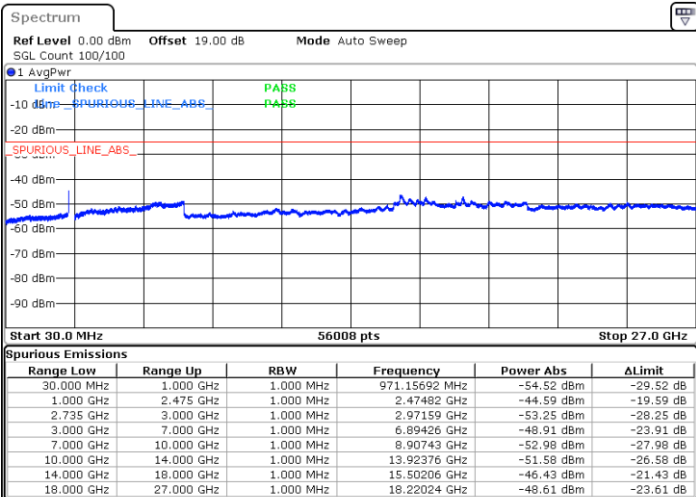

LTE Band 41C / 10MHz+15MHz

16QAM

Highest Channel / 1RB0 and 1RB74

Highest Channel / 1RB49 and 1RB0

Date: 13.JUL.2022 14:46:18

Date: 13.JUL.2022 14:42:36

Highest Channel / FullIRB

N/A

Date: 13.JUL.2022 14:49:59

LTE Band 41C / 10MHz+20MHz

16QAM

Lowest Channel / 1RB0 and 1RB99

Lowest Channel / 1RB49 and 1RB0

Date: 13.JUL.2022 11:29:45

Date: 13.JUL.2022 11:26:17

Lowest Channel / FullIRB

N/A

Date: 13.JUL.2022 11:33:27

LTE Band 41C / 10MHz+20MHz

16QAM

Middle Channel / 1RB0 and 1RB99

Middle Channel / 1RB49 and 1RB0

Date: 13.JUL.2022 11:41:34

Date: 13.JUL.2022 11:45:15

Middle Channel / FullIRB

N/A

Date: 13.JUL.2022 11:37:51

LTE Band 41C / 10MHz+20MHz

16QAM

Highest Channel / 1RB0 and 1RB99

Highest Channel / 1RB49 and 1RB0

Date: 13.JUL.2022 12:03:53