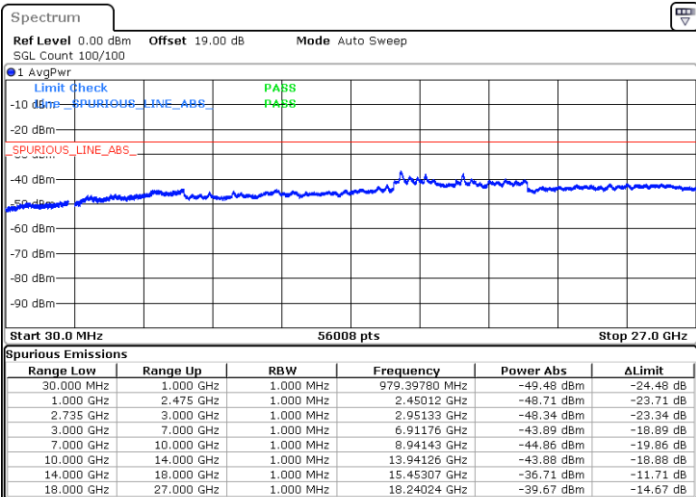

Date: 13.JUL.2022 16:57:38

Date: 13.JUL.2022 16:53:56

Lowest Channel / FullRB

N/A

Date: 13.JUL.2022 17:01:21

LTE Band 41C / 15MHz+10MHz

16QAM

Middle Channel / 1RB0 and 1RB49

Middle Channel / 1RB74 and 1RB0

Date: 13.JUL.2022 17:08:48

Date: 13.JUL.2022 17:12:30

Middle Channel / FullIRB

N/A

Date: 13.JUL.2022 17:05:06

LTE Band 41C / 15MHz+10MHz

16QAM

Highest Channel / 1RB0 and 1RB49

Highest Channel / 1RB74 and 1RB0

Date: 13.JUL.2022 17:31:06

Date: 13.JUL.2022 17:27:25

Highest Channel / FullIRB

N/A

Date: 13.JUL.2022 17:34:48

LTE Band 41C / 15MHz+15MHz