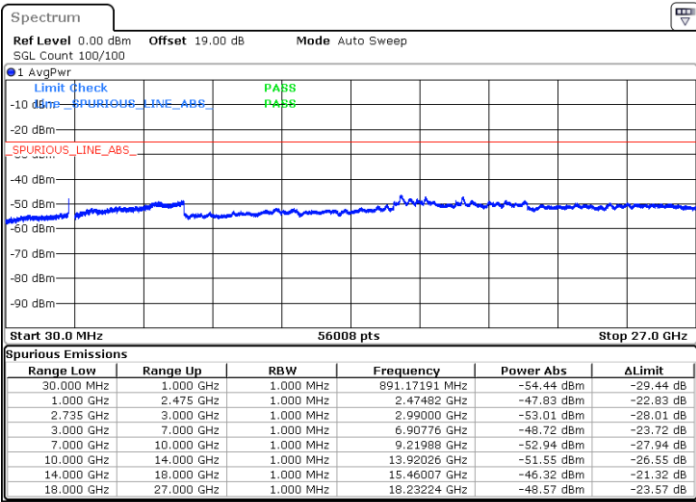

Highest Channel / 1RB99 and 1RB0

Date: 12.JUL.2022 20:59:42

Date: 12.JUL.2022 20:56:10

Highest Channel / FullIRB

N/A

Date: 12.JUL.2022 21:03:13

LTE Band 41C / 20MHz+20MHz

16QAM

Lowest Channel / 1RB0 and 1RB99

Lowest Channel / 1RB99 and 1RB0

Date: 12.JUL.2022 18:46:33

Date: 12.JUL.2022 18:43:01

Lowest Channel / FullRB

N/A

Date: 12.JUL.2022 18:50:04

LTE Band 41C / 20MHz+20MHz

LTE Band 41C / 20MHz+20MHz

16QAM

Highest Channel / 1RB0 and 1RB99

Highest Channel / 1RB99 and 1RB0

Date: 12.JUL.2022 19:20:02

Date: 12.JUL.2022 19:16:30

Highest Channel / FullIRB

N/A