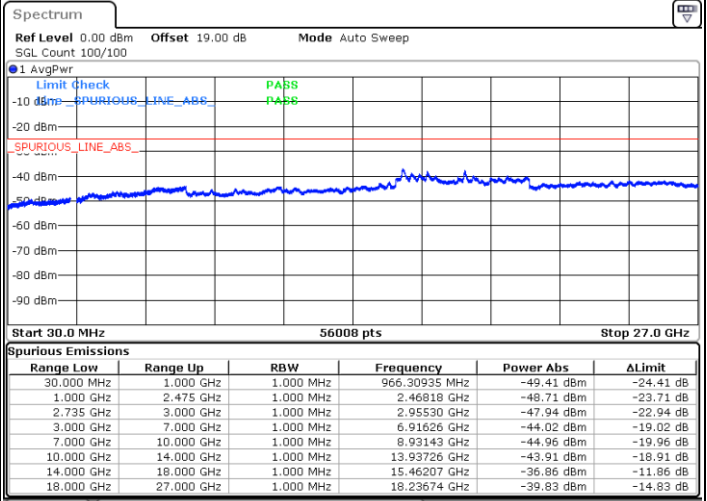

Date: 13.JUL.2022 16:57:38

Date: 13.JUL.2022 16:53:56

Lowest Channel / FullRB

N/A

Date: 13.JUL.2022 17:01:21

LTE Band 41C / 15MHz+10MHz

16QAM

Middle Channel / 1RB0 and 1RB49

Middle Channel / 1RB74 and 1RB0

Date: 13.JUL.2022 17:08:48

Date: 13.JUL.2022 17:12:30

Middle Channel / FullIRB

N/A

Date: 13.JUL.2022 17:05:06

LTE Band 41C / 15MHz+10MHz

16QAM

Highest Channel / 1RB0 and 1RB49

Highest Channel / 1RB74 and 1RB0

Date: 13.JUL.2022 17:31:06

Date: 13.JUL.2022 17:27:25

Highest Channel / FullIRB

N/A

Date: 13.JUL.2022 17:34:48

LTE Band 41C / 15MHz+15MHz