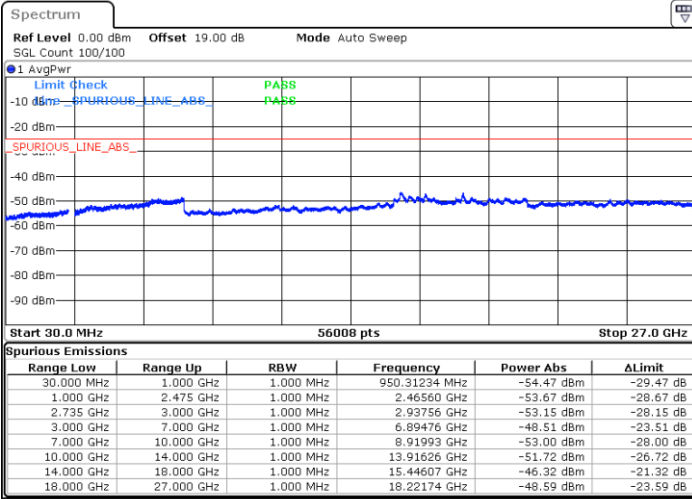

Lowest Channel / 1RB99 and 1RB0

Date: 13.JUL.2022 01:17:41

Date: 13.JUL.2022 01:14:12

Lowest Channel / FullIRB

N/A

Date: 13.JUL.2022 01:21:11

LTE Band 41C / 20MHz+5MHz

16QAM

Middle Channel / 1RB0 and 1RB24

Middle Channel / 1RB99 and 1RB0

Date: 13.JUL.2022 01:28:53

Date: 13.JUL.2022 01:32:23

Middle Channel / FullIRB

N/A

Date: 13.JUL.2022 01:25:23

LTE Band 41C / 20MHz+5MHz

16QAM

Highest Channel / 1RB0 and 1RB24

Highest Channel / 1RB99 and 1RB0

Date: 13.JUL.2022 01:50:40

Date: 13.JUL.2022 01:47:11

Highest Channel / FullIRB

N/A

Date: 13.JUL.2022 01:54:09