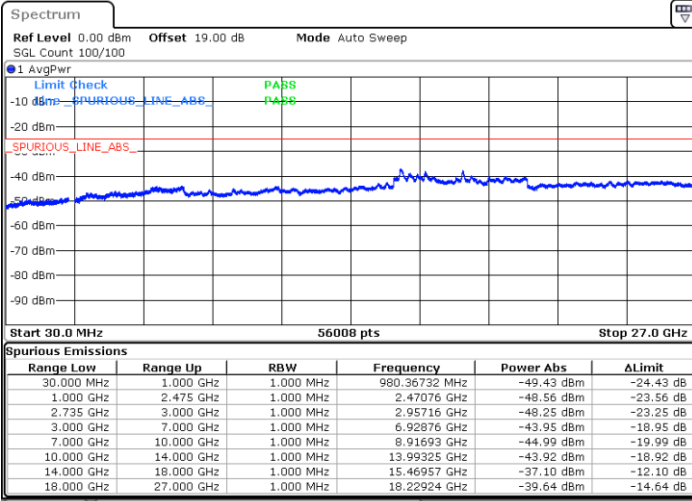

Date: 13.JUL.2022 16:57:38

Date: 13.JUL.2022 16:53:56

Lowest Channel / FullRB

N/A

Date: 13.JUL.2022 17:01:21

LTE Band 41C / 15MHz+10MHz

16QAM

Middle Channel / 1RB0 and 1RB49

Middle Channel / 1RB74 and 1RB0

Date: 13.JUL.2022 17:08:48

Date: 13.JUL.2022 17:12:30

Middle Channel / FullIRB

N/A

Date: 13.JUL.2022 17:05:06

LTE Band 41C / 15MHz+10MHz

16QAM

Highest Channel / 1RB0 and 1RB49

Highest Channel / 1RB74 and 1RB0

Date: 13.JUL.2022 17:31:06

Date: 13.JUL.2022 17:27:25

Highest Channel / FullIRB

N/A

Date: 13.JUL.2022 17:34:48

LTE Band 41C / 15MHz+15MHz