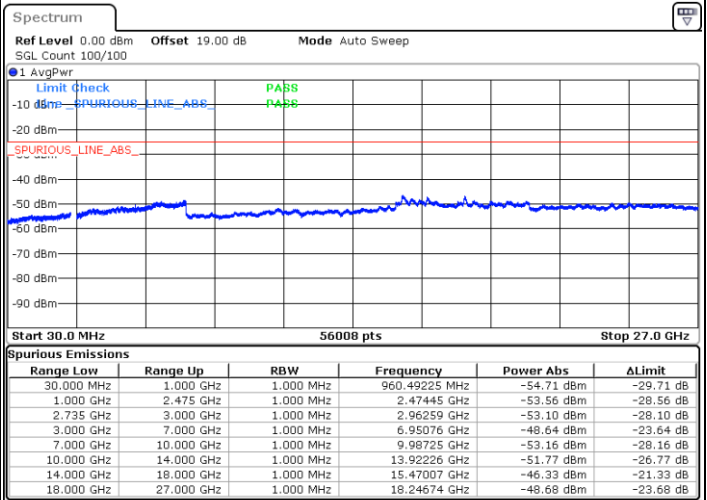

LTE Band 41C / 10MHz+15MHz

16QAM

Highest Channel / 1RB0 and 1RB74

Highest Channel / 1RB49 and 1RB0

Date: 13.JUL.2022 14:46:18

Date: 13.JUL.2022 14:42:36

Highest Channel / FullIRB

N/A

Date: 13.JUL.2022 14:49:59

LTE Band 41C / 10MHz+20MHz

16QAM

Lowest Channel / 1RB0 and 1RB99

Lowest Channel / 1RB49 and 1RB0

Date: 13.JUL.2022 11:29:45

Date: 13.JUL.2022 11:26:17

Lowest Channel / FullIRB

N/A

Date: 13.JUL.2022 11:33:27

LTE Band 41C / 10MHz+20MHz

16QAM

Middle Channel / 1RB0 and 1RB99

Middle Channel / 1RB49 and 1RB0

Date: 13.JUL.2022 11:41:34

Date: 13.JUL.2022 11:45:15

Middle Channel / FullIRB

N/A

Date: 13.JUL.2022 11:37:51

LTE Band 41C / 10MHz+20MHz

16QAM

Highest Channel / 1RB0 and 1RB99

Highest Channel / 1RB49 and 1RB0

Date: 13.JUL.2022 12:03:53