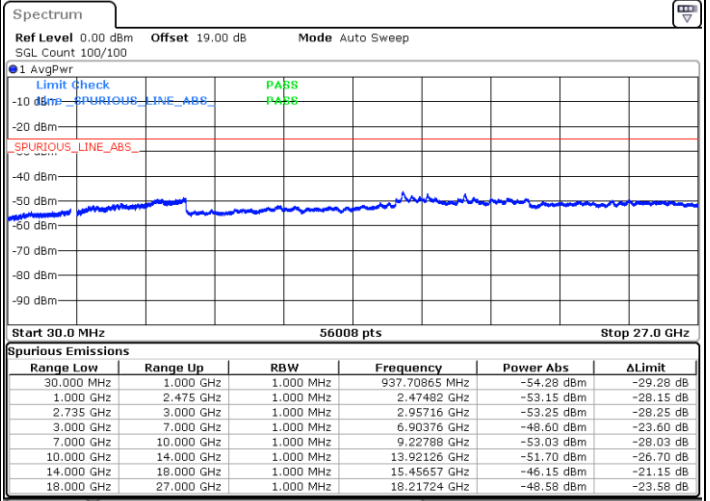

LTE Band 41C / 20MHz+20MHz

16QAM

Highest Channel / 1RB0 and 1RB99

Highest Channel / 1RB99 and 1RB0

Date: 12.JUL.2022 19:20:02

Date: 12.JUL.2022 19:16:30

Highest Channel / FullIRB

N/A

Date: 12.JUL.2022 19:23:33

LTE Band 41C / 5MHz+20MHz

64QAM

Lowest Channel / 1RB0 and 1RB99

Lowest Channel / 1RB24 and 1RB0

Date: 13.JUL.2022 10:19:40

Date: 13.JUL.2022 10:13:53

Lowest Channel / FullRB

N/A

Date: 13.JUL.2022 10:20:50

LTE Band 41C / 5MHz+20MHz

64QAM

Middle Channel / 1RB0 and 1RB9

Middle Channel / 1RB24 and 1RB0

Date: 13.JUL.2022 10:28:30

Date: 13.JUL.2022 10:34:18