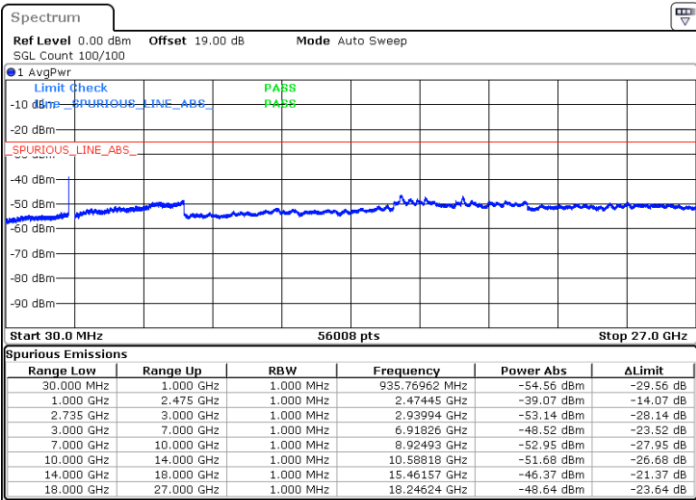

Date: 13.JUL.2022 02:28:46

Middle Channel / FullIRB

N/A

Date: 13.JUL.2022 02:21:47

LTE Band 41C / 15MHz+20MHz

16QAM

Highest Channel / 1RB0 and 1RB99

Highest Channel / 1RB74 and 1RB0

Date: 13.JUL.2022 02:47:04

Date: 13.JUL.2022 02:43:35

Highest Channel / FullIRB

N/A

Date: 13.JUL.2022 02:50:34

LTE Band 41C / 20MHz+5MHz

16QAM

Lowest Channel / 1RB0 and 1RB24

Lowest Channel / 1RB99 and 1RB0

Date: 13.JUL.2022 01:17:41

Date: 13.JUL.2022 01:14:12

Lowest Channel / FullIRB

N/A

Date: 13.JUL.2022 01:21:11

LTE Band 41C / 20MHz+5MHz

16QAM