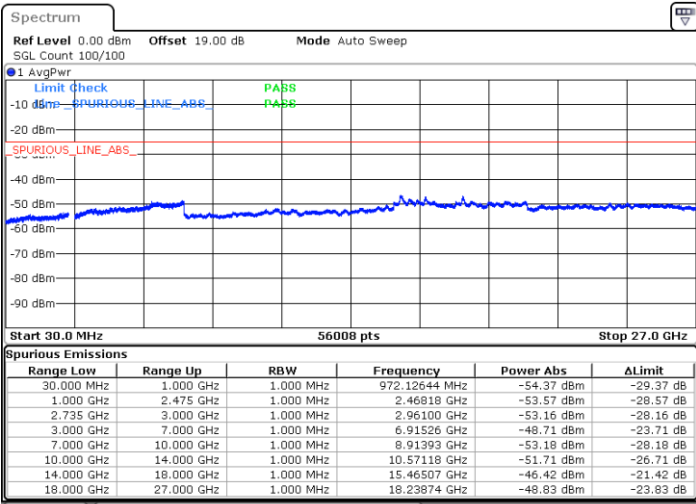

Date: 12.JUL.2022 19:23:33

LTE Band 41C / 5MHz+20MHz

64QAM

Lowest Channel / 1RB0 and 1RB99

Lowest Channel / 1RB24 and 1RB0

Date: 13.JUL.2022 10:19:40

Date: 13.JUL.2022 10:13:53

Lowest Channel / FullRB

N/A

Date: 13.JUL.2022 10:20:50

LTE Band 41C / 5MHz+20MHz

64QAM

Middle Channel / 1RB0 and 1RB9

Middle Channel / 1RB24 and 1RB0

Date: 13.JUL.2022 10:28:30

Date: 13.JUL.2022 10:34:18