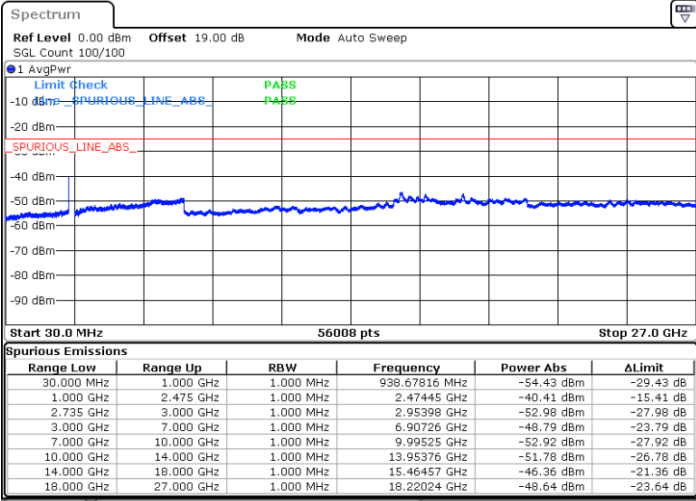

LTE Band 41C / 20MHz+20MHz

16QAM

Highest Channel / 1RB0 and 1RB99

Highest Channel / 1RB99 and 1RB0

Date: 12.JUL.2022 19:20:02

Date: 12.JUL.2022 19:16:30

Highest Channel / FullIRB

N/A

Date: 12.JUL.2022 19:23:33

LTE Band 41C / 5MHz+20MHz

64QAM

Lowest Channel / 1RB0 and 1RB99

Lowest Channel / 1RB24 and 1RB0

Date: 13.JUL.2022 10:19:40

Date: 13.JUL.2022 10:13:53

Lowest Channel / FullRB

N/A

Date: 13.JUL.2022 10:20:50

LTE Band 41C / 5MHz+20MHz

64QAM

Middle Channel / 1RB0 and 1RB9

Middle Channel / 1RB24 and 1RB0

Date: 13.JUL.2022 10:28:30

Date: 13.JUL.2022 10:34:18