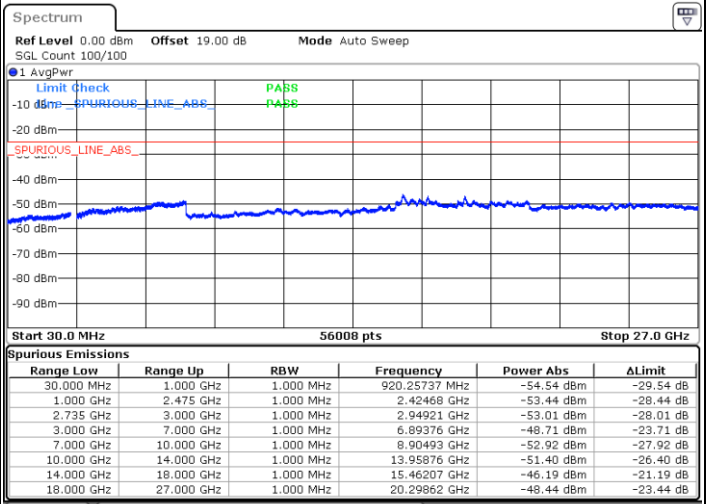

Middle Channel / 1RB0 and 1RB24

Middle Channel / 1RB99 and 1RB0

Date: 13.JUL.2022 01:28:53

Date: 13.JUL.2022 01:32:23

Middle Channel / FullIRB

N/A

Date: 13.JUL.2022 01:25:23

LTE Band 41C / 20MHz+5MHz

16QAM

Highest Channel / 1RB0 and 1RB24

Highest Channel / 1RB99 and 1RB0

Date: 13.JUL.2022 01:50:40

Date: 13.JUL.2022 01:47:11

Highest Channel / FullIRB

N/A

Date: 13.JUL.2022 01:54:09

LTE Band 41C / 20MHz+10MHz

16QAM

Lowest Channel / 1RB0 and 1RB49

Lowest Channel / 1RB99 and 1RB0

Date: 12.JUL.2022 21:37:02

Date: 12.JUL.2022 21:33:31

Lowest Channel / FullIRB

N/A