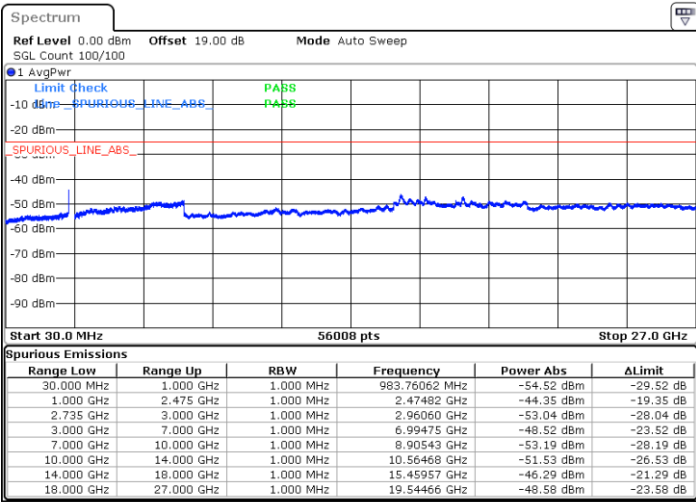

N/A

Date: 12.JUL.2022 21:45:43

LTE Band 41C / 20MHz+10MHz

16QAM

Highest Channel / 1RB0 and 1RB49

Highest Channel / 1RB99 and 1RB0

Date: 12.JUL.2022 22:11:10

Date: 12.JUL.2022 22:07:39

Highest Channel / FullIRB

N/A

Date: 12.JUL.2022 22:14:41

LTE Band 41C / 20MHz+15MHz

16QAM

Lowest Channel / 1RB0 and 1RB74

Lowest Channel / 1RB99 and 1RB0

Date: 12.JUL.2022 20:26:30

Date: 12.JUL.2022 20:22:59

Lowest Channel / FullIRB

N/A

Date: 12.JUL.2022 20:30:02

LTE Band 41C / 20MHz+15MHz

16QAM

Middle Channel / 1RB0 and 1RB74

Middle Channel / 1RB99 and 1RB0