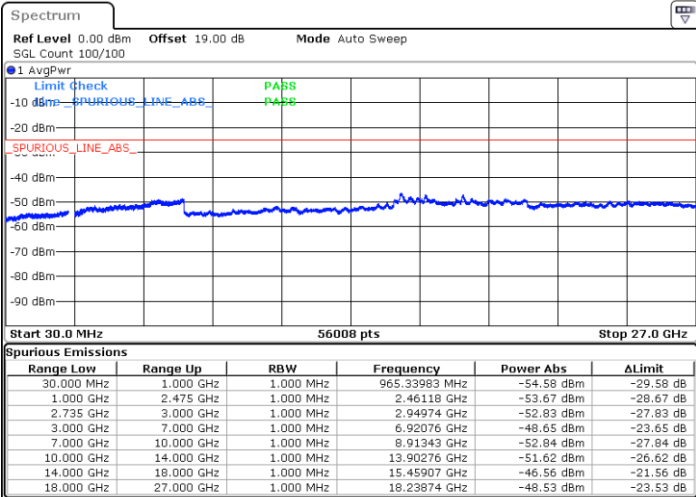

Lowest Channel / 1RB0 and 1RB99

Lowest Channel / 1RB99 and 1RB0

Date: 12.JUL.2022 18:46:33

Date: 12.JUL.2022 18:43:01

Lowest Channel / FullRB

N/A

Date: 12.JUL.2022 18:50:04

LTE Band 41C / 20MHz+20MHz

LTE Band 41C / 20MHz+20MHz

16QAM

Highest Channel / 1RB0 and 1RB99

Highest Channel / 1RB99 and 1RB0

Date: 12.JUL.2022 19:20:02

Date: 12.JUL.2022 19:16:30

Highest Channel / FullIRB

N/A

Date: 12.JUL.2022 19:23:33

LTE Band 41C / 5MHz+20MHz

64QAM

Lowest Channel / 1RB0 and 1RB99

Lowest Channel / 1RB24 and 1RB0

Date: 13.JUL.2022 10:19:40

Date: 13.JUL.2022 10:13:53

Lowest Channel / FullRB