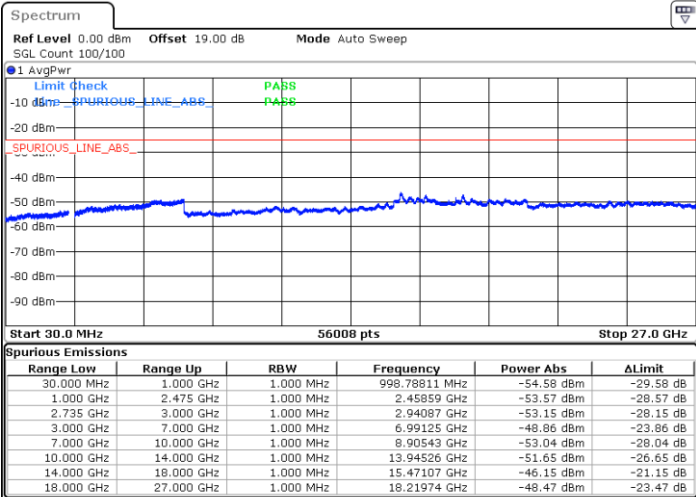

Lowest Channel / 1RB99 and 1RB0

Date: 13.JUL.2022 01:17:41

Date: 13.JUL.2022 01:14:12

Lowest Channel / FullIRB

N/A

Date: 13.JUL.2022 01:21:11

LTE Band 41C / 20MHz+5MHz

16QAM

Middle Channel / 1RB0 and 1RB24

Middle Channel / 1RB99 and 1RB0

Date: 13.JUL.2022 01:28:53

Date: 13.JUL.2022 01:32:23

Middle Channel / FullIRB

N/A

Date: 13.JUL.2022 01:25:23

LTE Band 41C / 20MHz+5MHz

16QAM

Highest Channel / 1RB0 and 1RB24

Highest Channel / 1RB99 and 1RB0

Date: 13.JUL.2022 01:50:40

Date: 13.JUL.2022 01:47:11

Highest Channel / FullIRB

N/A

Date: 13.JUL.2022 01:54:09

LTE Band 41C / 20MHz+10MHz

16QAM

Lowest Channel / 1RB0 and 1RB49

Lowest Channel / 1RB99 and 1RB0

Date: 12.JUL.2022 21:37:02

Date: 12.JUL.2022 21:33:31

Lowest Channel / FullIRB

N/A