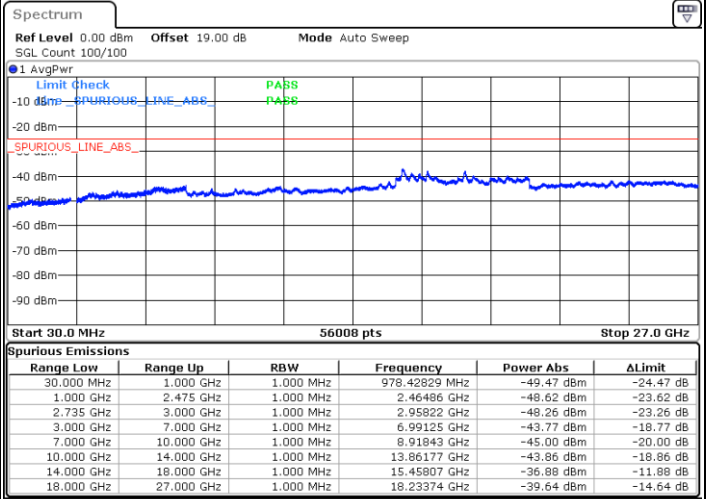

LTE Band 41C / 15MHz+15MHz

16QAM

Middle Channel / 1RB0 and 1RB74

Middle Channel / 1RB74 and 1RB0

Date: 13.JUL.2022 15:33:49

Date: 13.JUL.2022 15:37:30

Middle Channel / FullIRB

N/A

Date: 13.JUL.2022 15:30:07

LTE Band 41C / 15MHz+15MHz

16QAM

Highest Channel / 1RB0 and 1RB74

Highest Channel / 1RB74 and 1RB0

Date: 13.JUL.2022 15:56:09

Date: 13.JUL.2022 15:52:27

Highest Channel / FullIRB

N/A

Date: 13.JUL.2022 15:59:50

LTE Band 41C / 15MHz+20MHz

16QAM

Lowest Channel / 1RB0 and 1RB99

Lowest Channel / 1RB74 and 1RB0

Date: 13.JUL.2022 02:13:39

Date: 13.JUL.2022 02:10:10