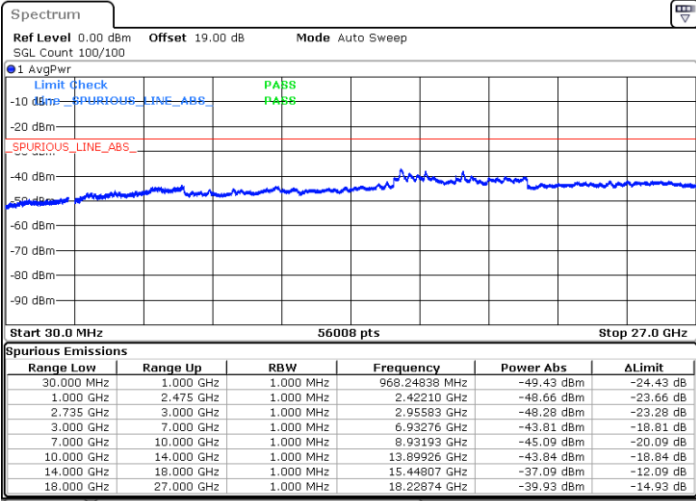

Highest Channel / 1RB0 and 1RB49

Highest Channel / 1RB74 and 1RB0

Date: 13.JUL.2022 17:31:06

Date: 13.JUL.2022 17:27:25

Highest Channel / FullIRB

N/A

Date: 13.JUL.2022 17:34:48

LTE Band 41C / 15MHz+15MHz

16QAM

Lowest Channel / 1RB0 and 1RB74

Lowest Channel / 1RB74 and 1RB0

Date: 13.JUL.2022 15:19:53

Date: 13.JUL.2022 15:16:12

Lowest Channel / FullRB

N/A

Date: 13.JUL.2022 15:23:35

LTE Band 41C / 15MHz+15MHz

16QAM

Middle Channel / 1RB0 and 1RB74

Middle Channel / 1RB74 and 1RB0

Date: 13.JUL.2022 15:33:49

Date: 13.JUL.2022 15:37:30

Middle Channel / FullIRB

N/A

Date: 13.JUL.2022 15:30:07

LTE Band 41C / 15MHz+15MHz

16QAM

Highest Channel / 1RB0 and 1RB74

Highest Channel / 1RB74 and 1RB0

Date: 13.JUL.2022 15:56:09

Date: 13.JUL.2022 15:52:27

Highest Channel / FullIRB