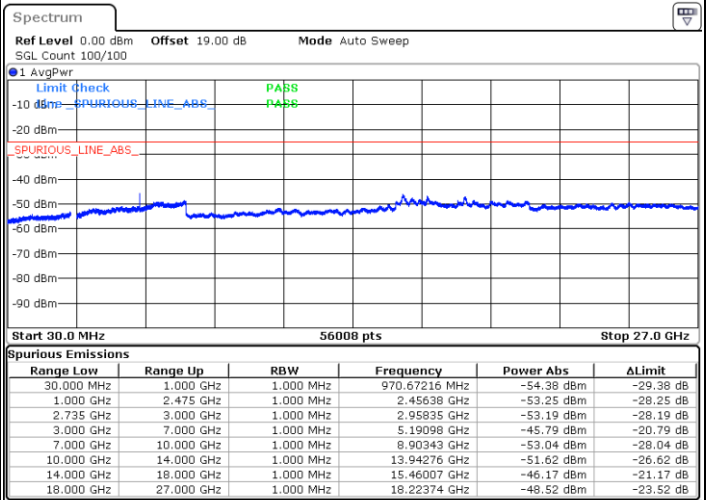

Highest Channel / FullIRB

N/A

Date: 12.JUL.2022 22:14:41

LTE Band 41C / 20MHz+15MHz

16QAM

Lowest Channel / 1RB0 and 1RB74

Lowest Channel / 1RB99 and 1RB0

Date: 12.JUL.2022 20:26:30

Date: 12.JUL.2022 20:22:59

Lowest Channel / FullIRB

N/A

Date: 12.JUL.2022 20:30:02

LTE Band 41C / 20MHz+15MHz

16QAM

Middle Channel / 1RB0 and 1RB74

Middle Channel / 1RB99 and 1RB0

Date: 12.JUL.2022 20:37:46

Date: 12.JUL.2022 20:41:17

Middle Channel / FullRB

N/A

Date: 12.JUL.2022 20:34:15

LTE Band 41C / 20MHz+15MHz

16QAM

Highest Channel / 1RB0 and 1RB74

Highest Channel / 1RB99 and 1RB0

Date: 12.JUL.2022 20:59:42

Date: 12.JUL.2022 20:56:10

Highest Channel / FullIRB

N/A

Date: 12.JUL.2022 21:03:13

LTE Band 41C / 20MHz+20MHz

16QAM