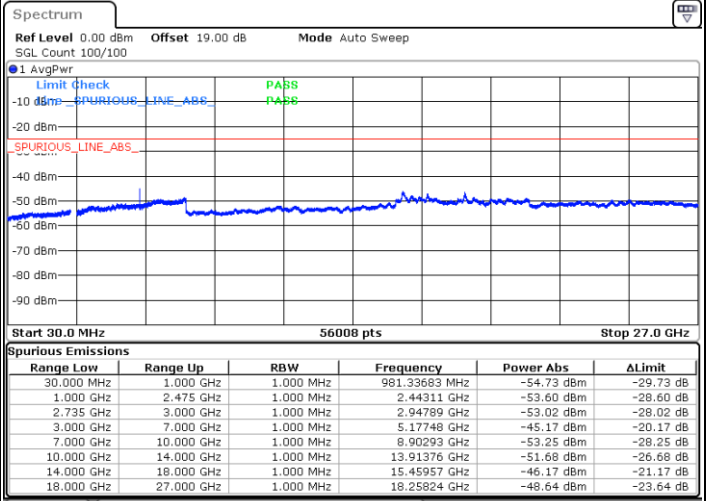

Date: 13.JUL.2022 14:49:59

LTE Band 41C / 10MHz+20MHz

16QAM

Lowest Channel / 1RB0 and 1RB99

Lowest Channel / 1RB49 and 1RB0

Date: 13.JUL.2022 11:29:45

Date: 13.JUL.2022 11:26:17

Lowest Channel / FullIRB

N/A

Date: 13.JUL.2022 11:33:27

LTE Band 41C / 10MHz+20MHz

16QAM

Middle Channel / 1RB0 and 1RB99

Middle Channel / 1RB49 and 1RB0

Date: 13.JUL.2022 11:41:34

Date: 13.JUL.2022 11:45:15

Middle Channel / FullIRB

N/A

Date: 13.JUL.2022 11:37:51

LTE Band 41C / 10MHz+20MHz

16QAM

Highest Channel / 1RB0 and 1RB99

Highest Channel / 1RB49 and 1RB0

Date: 13.JUL.2022 12:03:53

Date: 13.JUL.2022 12:00:11

Highest Channel / FullIRB

N/A

Date: 13.JUL.2022 12:07:34

LTE Band 41C / 15MHz+10MHz

16QAM

Lowest Channel / 1RB0 and 1RB49

Lowest Channel / 1RB74 and 1RB0