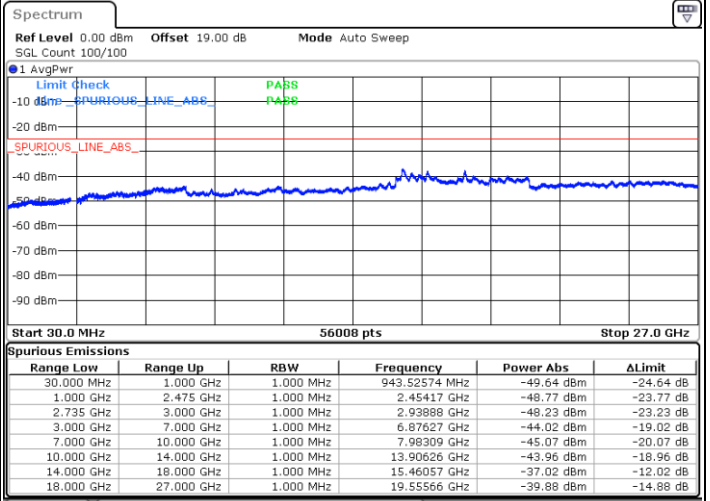

LTE Band 41C / 10MHz+15MHz

16QAM

Highest Channel / 1RB0 and 1RB74

Highest Channel / 1RB49 and 1RB0

Date: 13.JUL.2022 14:46:18

Date: 13.JUL.2022 14:42:36

Highest Channel / FullIRB

N/A

Date: 13.JUL.2022 14:49:59

LTE Band 41C / 10MHz+20MHz

16QAM

Lowest Channel / 1RB0 and 1RB99

Lowest Channel / 1RB49 and 1RB0

Date: 13.JUL.2022 11:29:45

Date: 13.JUL.2022 11:26:17

Lowest Channel / FullIRB