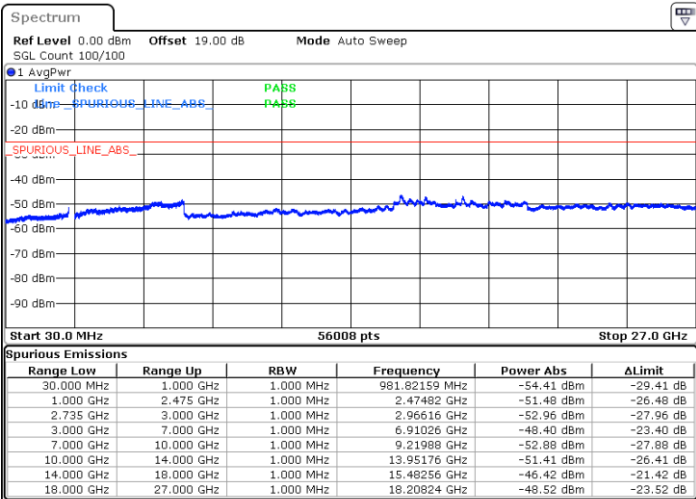

Date: 13.JUL.2022 02:47:04

Date: 13.JUL.2022 02:43:35

Highest Channel / FullIRB

N/A

Date: 13.JUL.2022 02:50:34

LTE Band 41C / 20MHz+5MHz

16QAM

Lowest Channel / 1RB0 and 1RB24

Lowest Channel / 1RB99 and 1RB0

Date: 13.JUL.2022 01:17:41

Date: 13.JUL.2022 01:14:12

Lowest Channel / FullIRB

N/A

Date: 13.JUL.2022 01:21:11

LTE Band 41C / 20MHz+5MHz

16QAM

Middle Channel / 1RB0 and 1RB24

Middle Channel / 1RB99 and 1RB0

Date: 13.JUL.2022 01:28:53

Date: 13.JUL.2022 01:32:23

Middle Channel / FullIRB

N/A

Date: 13.JUL.2022 01:25:23

LTE Band 41C / 20MHz+5MHz