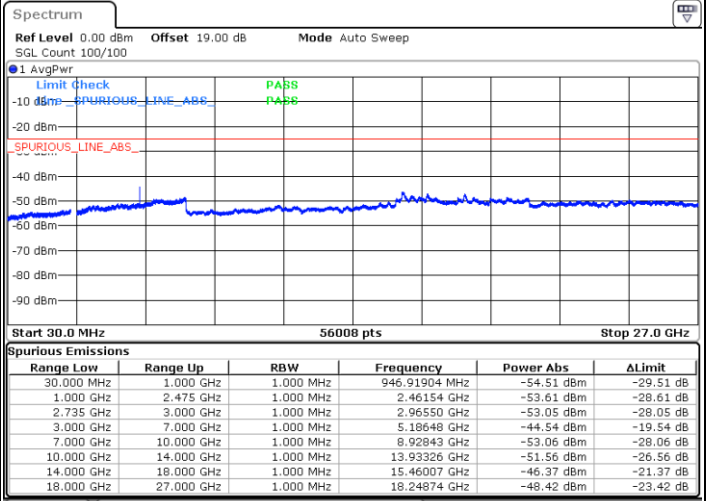

Highest Channel / 1RB99 and 1RB0

Date: 12.JUL.2022 20:59:42

Date: 12.JUL.2022 20:56:10

Highest Channel / FullIRB

N/A

Date: 12.JUL.2022 21:03:13

LTE Band 41C / 20MHz+20MHz

16QAM

Lowest Channel / 1RB0 and 1RB99

Lowest Channel / 1RB99 and 1RB0

Date: 12.JUL.2022 18:46:33

Date: 12.JUL.2022 18:43:01

Lowest Channel / FullRB

N/A

Date: 12.JUL.2022 18:50:04

LTE Band 41C / 20MHz+20MHz

16QAM

MiddleChannel / 1RB0 and 1RB99

Middle Channel / 1RB99 and 1RB0

Date: 12.JUL.2022 18:57:09

Date: 12.JUL.2022 19:00:39

Middle Channel / FullIRB

N/A

Date: 12.JUL.2022 18:53:38

LTE Band 41C / 20MHz+20MHz

16QAM

Highest Channel / 1RB0 and 1RB99

Highest Channel / 1RB99 and 1RB0

Date: 12.JUL.2022 19:20:02

Date: 12.JUL.2022 19:16:30

Highest Channel / FullIRB

N/A