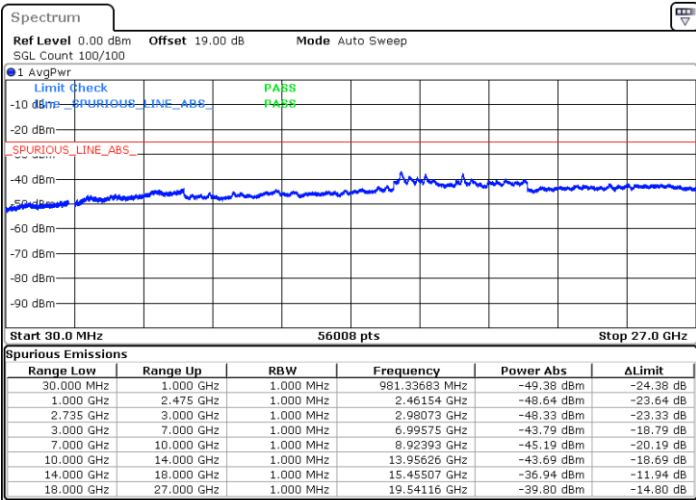

Date: 13.JUL.2022 12:00:11

Highest Channel / FullIRB

N/A

Date: 13.JUL.2022 12:07:34

LTE Band 41C / 15MHz+10MHz

16QAM

Lowest Channel / 1RB0 and 1RB49

Lowest Channel / 1RB74 and 1RB0

Date: 13.JUL.2022 16:57:38

Date: 13.JUL.2022 16:53:56

Lowest Channel / FullRB

N/A

Date: 13.JUL.2022 17:01:21

LTE Band 41C / 15MHz+10MHz

16QAM

Middle Channel / 1RB0 and 1RB49

Middle Channel / 1RB74 and 1RB0

Date: 13.JUL.2022 17:08:48

Date: 13.JUL.2022 17:12:30

Middle Channel / FullIRB

N/A

Date: 13.JUL.2022 17:05:06

LTE Band 41C / 15MHz+10MHz

16QAM

Highest Channel / 1RB0 and 1RB49

Highest Channel / 1RB74 and 1RB0

Date: 13.JUL.2022 17:31:06

Date: 13.JUL.2022 17:27:25

Highest Channel / FullIRB

N/A

Date: 13.JUL.2022 17:34:48

LTE Band 41C / 15MHz+15MHz