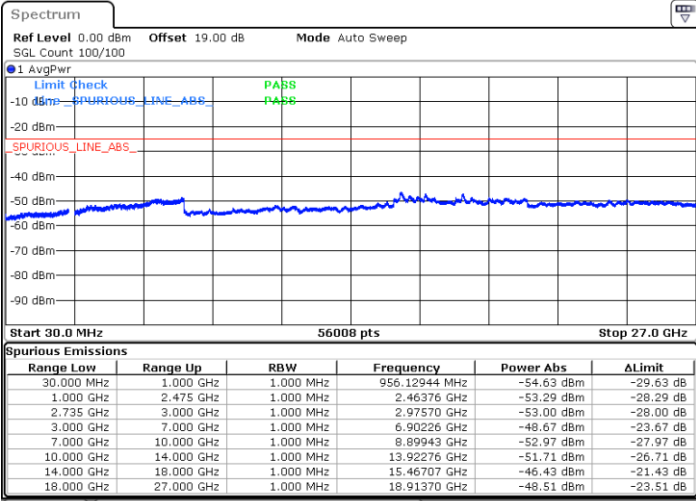

N/A

Date: 13.JUL.2022 15:59:50

LTE Band 41C / 15MHz+20MHz

16QAM

Lowest Channel / 1RB0 and 1RB99

Lowest Channel / 1RB74 and 1RB0

Date: 13.JUL.2022 02:13:39

Date: 13.JUL.2022 02:10:10

Lowest Channel / FullRB

N/A

Date: 13.JUL.2022 02:17:09

LTE Band 41C / 15MHz+20MHz

16QAM

Middle Channel / 1RB0 and 1RB9

Middle Channel / 1RB74 and 1RB0

Date: 13.JUL.2022 02:25:17

Date: 13.JUL.2022 02:28:46

Middle Channel / FullIRB

N/A

Date: 13.JUL.2022 02:21:47

LTE Band 41C / 15MHz+20MHz

16QAM

Highest Channel / 1RB0 and 1RB99

Highest Channel / 1RB74 and 1RB0

Date: 13.JUL.2022 02:47:04

Date: 13.JUL.2022 02:43:35

Highest Channel / FullIRB

N/A

Date: 13.JUL.2022 02:50:34

LTE Band 41C / 20MHz+5MHz

16QAM

Lowest Channel / 1RB0 and 1RB24