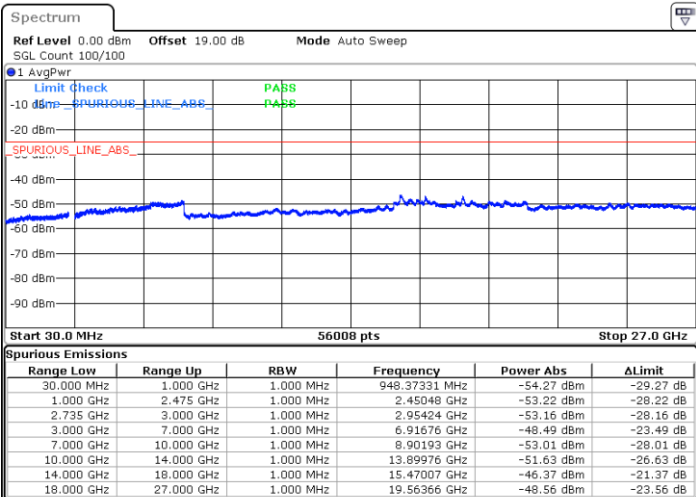

Date: 12.JUL.2022 20:37:46

Date: 12.JUL.2022 20:41:17

Middle Channel / FullRB

N/A

Date: 12.JUL.2022 20:34:15

LTE Band 41C / 20MHz+15MHz

16QAM

Highest Channel / 1RB0 and 1RB74

Highest Channel / 1RB99 and 1RB0

Date: 12.JUL.2022 20:59:42

Date: 12.JUL.2022 20:56:10

Highest Channel / FullIRB

N/A

Date: 12.JUL.2022 21:03:13

LTE Band 41C / 20MHz+20MHz

16QAM

Lowest Channel / 1RB0 and 1RB99

Lowest Channel / 1RB99 and 1RB0

Date: 12.JUL.2022 18:46:33

Date: 12.JUL.2022 18:43:01

Lowest Channel / FullRB

N/A

Date: 12.JUL.2022 18:50:04

LTE Band 41C / 20MHz+20MHz