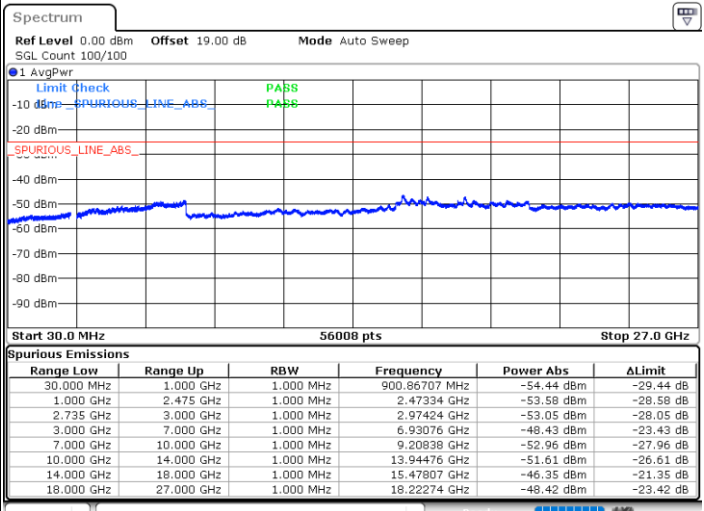

N/A

Date: 12.JUL.2022 21:45:43

LTE Band 41C / 20MHz+10MHz

16QAM

Highest Channel / 1RB0 and 1RB49

Highest Channel / 1RB99 and 1RB0

Date: 12.JUL.2022 22:11:10

Date: 12.JUL.2022 22:07:39

Highest Channel / FullIRB

N/A

Date: 12.JUL.2022 22:14:41

LTE Band 41C / 20MHz+15MHz

16QAM

Lowest Channel / 1RB0 and 1RB74

Lowest Channel / 1RB99 and 1RB0

Date: 12.JUL.2022 20:26:30

Date: 12.JUL.2022 20:22:59

Lowest Channel / FullIRB

N/A

Date: 12.JUL.2022 20:30:02

LTE Band 41C / 20MHz+15MHz

16QAM

Middle Channel / 1RB0 and 1RB74

Middle Channel / 1RB99 and 1RB0