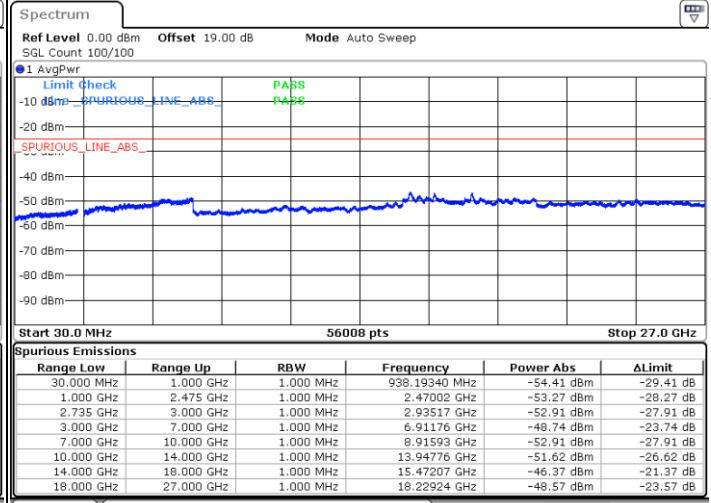

Date: 13.JUL.2022 15:30:07

LTE Band 41C / 15MHz+15MHz

16QAM

Highest Channel / 1RB0 and 1RB74

Highest Channel / 1RB74 and 1RB0

Date: 13.JUL.2022 15:56:09

Date: 13.JUL.2022 15:52:27

Highest Channel / FullIRB

N/A

Date: 13.JUL.2022 15:59:50

LTE Band 41C / 15MHz+20MHz

16QAM

Lowest Channel / 1RB0 and 1RB99

Lowest Channel / 1RB74 and 1RB0

Date: 13.JUL.2022 02:13:39

Date: 13.JUL.2022 02:10:10

Lowest Channel / FullRB

N/A

Date: 13.JUL.2022 02:17:09

LTE Band 41C / 15MHz+20MHz

16QAM

Middle Channel / 1RB0 and 1RB9

Middle Channel / 1RB74 and 1RB0

Date: 13.JUL.2022 02:25:17

Date: 13.JUL.2022 02:28:46

Middle Channel / FullIRB

N/A

Date: 13.JUL.2022 02:21:47

LTE Band 41C / 15MHz+20MHz

16QAM

Highest Channel / 1RB0 and 1RB99

Highest Channel / 1RB74 and 1RB0