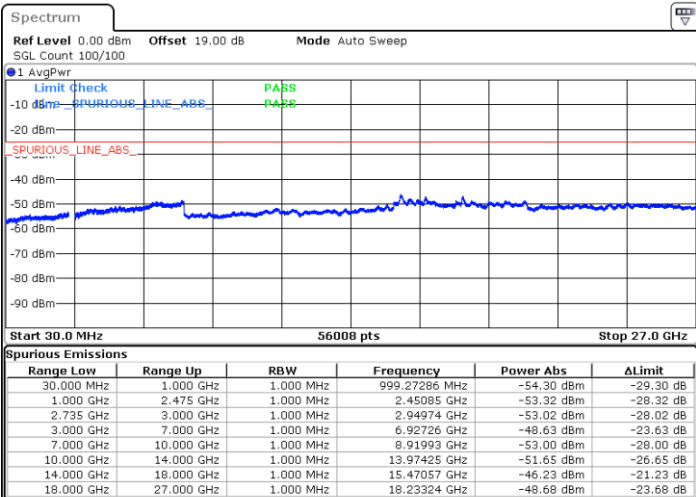

LTE Band 41C / 20MHz+10MHz

16QAM

Lowest Channel / 1RB0 and 1RB49

Lowest Channel / 1RB99 and 1RB0

Date: 12.JUL.2022 21:37:02

Date: 12.JUL.2022 21:33:31

Lowest Channel / FullIRB

N/A

Date: 12.JUL.2022 21:40:33

LTE Band 41C / 20MHz+10MHz

16QAM

Middle Channel / 1RB0 and 1RB49

Middle Channel / 1RB99 and 1RB0

Date: 12.JUL.2022 21:49:14

Date: 12.JUL.2022 21:52:45

Middle Channel / FullIRB

N/A

Date: 12.JUL.2022 21:45:43

LTE Band 41C / 20MHz+10MHz

16QAM

Highest Channel / 1RB0 and 1RB49

Highest Channel / 1RB99 and 1RB0

Date: 12.JUL.2022 22:11:10

Date: 12.JUL.2022 22:07:39

Highest Channel / FullIRB

N/A

Date: 12.JUL.2022 22:14:41

LTE Band 41C / 20MHz+15MHz

16QAM

Lowest Channel / 1RB0 and 1RB74

Lowest Channel / 1RB99 and 1RB0

Date: 12.JUL.2022 20:26:30