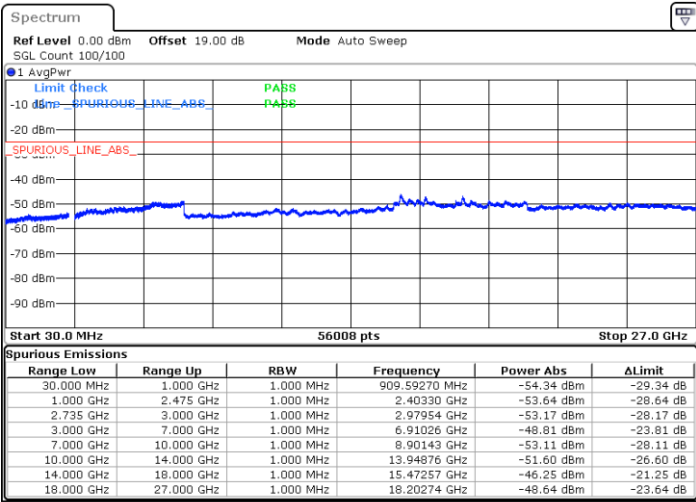

Middle Channel / FullIRB

N/A

Date: 13.JUL.2022 10:27:21