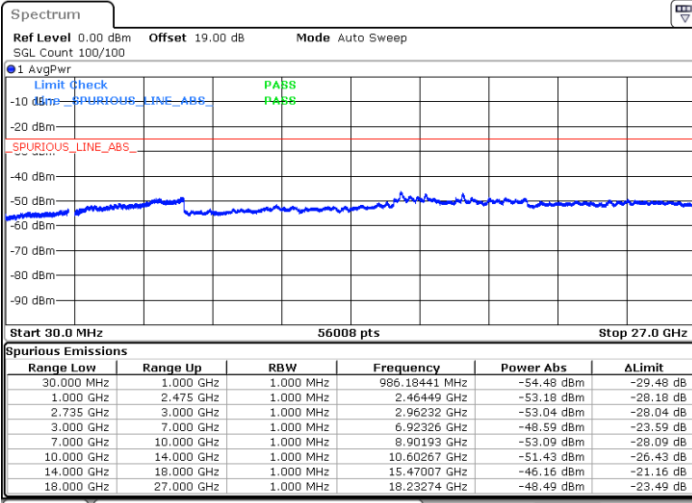

Date: 13.JUL.2022 15:30:07

LTE Band 41C / 15MHz+15MHz

16QAM

Highest Channel / 1RB0 and 1RB74

Highest Channel / 1RB74 and 1RB0

Date: 13.JUL.2022 15:56:09

Date: 13.JUL.2022 15:52:27

Highest Channel / FullIRB

N/A

Date: 13.JUL.2022 15:59:50

LTE Band 41C / 15MHz+20MHz

16QAM

Lowest Channel / 1RB0 and 1RB99

Lowest Channel / 1RB74 and 1RB0

Date: 13.JUL.2022 02:13:39

Date: 13.JUL.2022 02:10:10

Lowest Channel / FullRB

N/A

Date: 13.JUL.2022 02:17:09

LTE Band 41C / 15MHz+20MHz

16QAM

Middle Channel / 1RB0 and 1RB9

Middle Channel / 1RB74 and 1RB0

Date: 13.JUL.2022 02:25:17

Date: 13.JUL.2022 02:28:46

Middle Channel / FullIRB

N/A

Date: 13.JUL.2022 02:21:47

LTE Band 41C / 15MHz+20MHz

16QAM

Highest Channel / 1RB0 and 1RB99

Highest Channel / 1RB74 and 1RB0