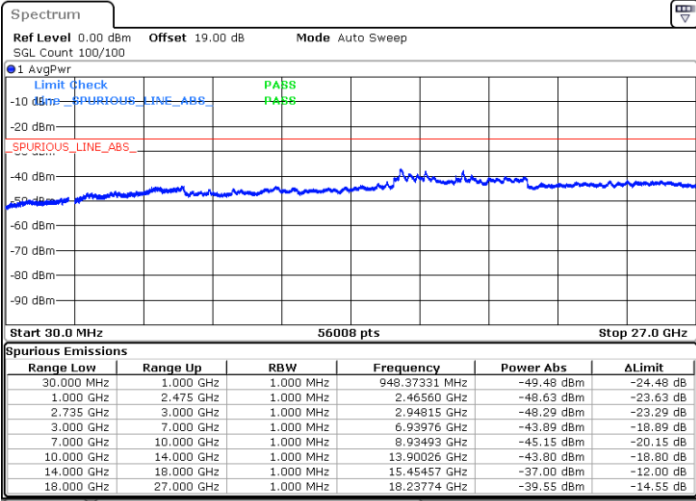

LTE Band 41C / 10MHz+15MHz

16QAM

Highest Channel / 1RB0 and 1RB74

Highest Channel / 1RB49 and 1RB0

Date: 13.JUL.2022 14:46:18

Date: 13.JUL.2022 14:42:36

Highest Channel / FullIRB

N/A

Date: 13.JUL.2022 14:49:59

LTE Band 41C / 10MHz+20MHz

16QAM

Lowest Channel / 1RB0 and 1RB99

Lowest Channel / 1RB49 and 1RB0

Date: 13.JUL.2022 11:29:45

Date: 13.JUL.2022 11:26:17

Lowest Channel / FullIRB