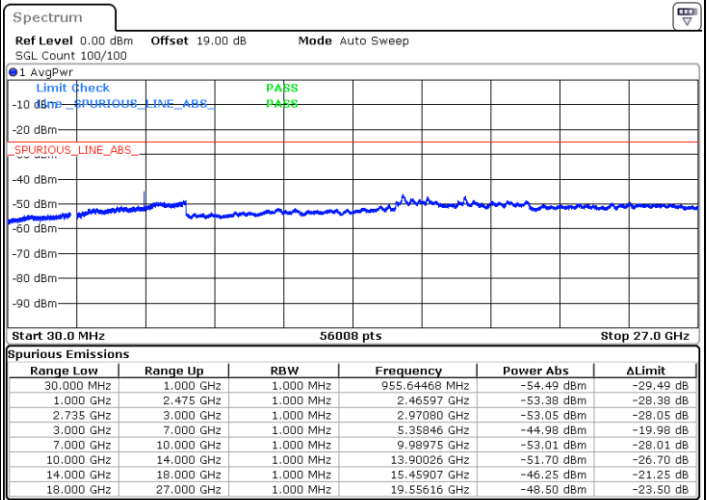

Date: 12.JUL.2022 21:40:33

LTE Band 41C / 20MHz+10MHz

16QAM

Middle Channel / 1RB0 and 1RB49

Middle Channel / 1RB99 and 1RB0

Date: 12.JUL.2022 21:49:14

Date: 12.JUL.2022 21:52:45

Middle Channel / FullIRB

N/A

Date: 12.JUL.2022 21:45:43

LTE Band 41C / 20MHz+10MHz

16QAM

Highest Channel / 1RB0 and 1RB49

Highest Channel / 1RB99 and 1RB0

Date: 12.JUL.2022 22:11:10

Date: 12.JUL.2022 22:07:39

Highest Channel / FullIRB

N/A

Date: 12.JUL.2022 22:14:41

LTE Band 41C / 20MHz+15MHz

16QAM

Lowest Channel / 1RB0 and 1RB74

Lowest Channel / 1RB99 and 1RB0

Date: 12.JUL.2022 20:26:30