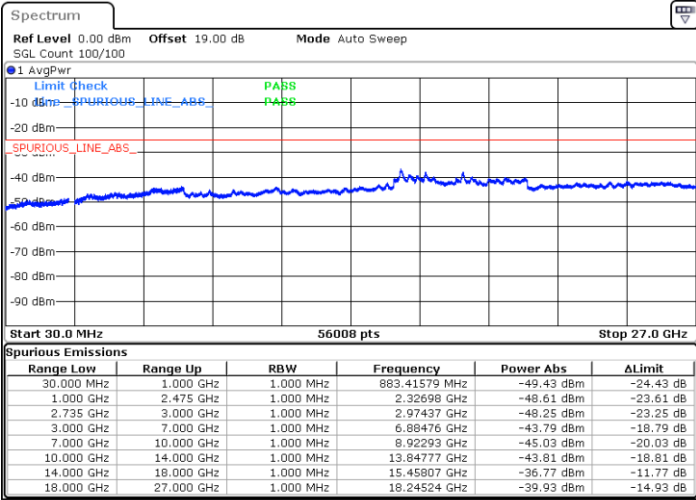

Highest Channel / 1RB0 and 1RB49

Highest Channel / 1RB74 and 1RB0

Date: 13.JUL.2022 17:31:06

Date: 13.JUL.2022 17:27:25

Highest Channel / FullIRB

N/A

Date: 13.JUL.2022 17:34:48

LTE Band 41C / 15MHz+15MHz

LTE Band 41C / 15MHz+15MHz

16QAM

Middle Channel / 1RB0 and 1RB74

Middle Channel / 1RB74 and 1RB0

Date: 13.JUL.2022 15:33:49

Date: 13.JUL.2022 15:37:30

Middle Channel / FullIRB

N/A

Date: 13.JUL.2022 15:30:07

LTE Band 41C / 15MHz+15MHz

16QAM

Highest Channel / 1RB0 and 1RB74

Highest Channel / 1RB74 and 1RB0

Date: 13.JUL.2022 15:56:09

Date: 13.JUL.2022 15:52:27

Highest Channel / FullIRB