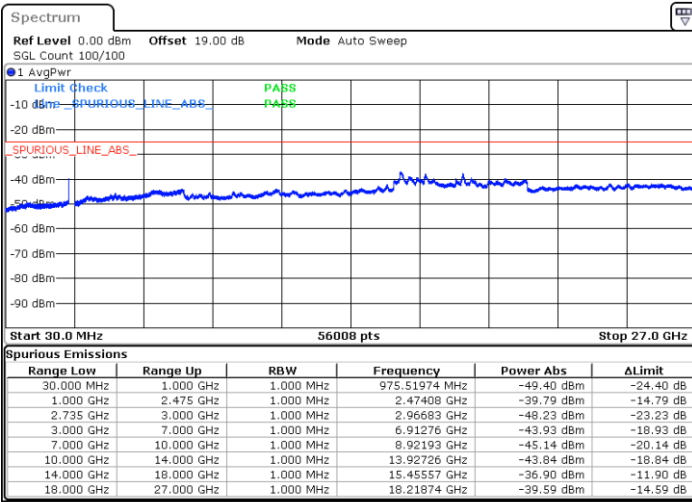

Middle Channel / FullIRB

N/A

Date: 13.JUL.2022 11:37:51

LTE Band 41C / 10MHz+20MHz

16QAM

Highest Channel / 1RB0 and 1RB99

Highest Channel / 1RB49 and 1RB0

Date: 13.JUL.2022 12:03:53

Date: 13.JUL.2022 12:00:11

Highest Channel / FullIRB

N/A

Date: 13.JUL.2022 12:07:34

LTE Band 41C / 15MHz+10MHz

16QAM

Lowest Channel / 1RB0 and 1RB49

Lowest Channel / 1RB74 and 1RB0

Date: 13.JUL.2022 16:57:38

Date: 13.JUL.2022 16:53:56

Lowest Channel / FullRB

N/A

Date: 13.JUL.2022 17:01:21

LTE Band 41C / 15MHz+10MHz

16QAM

Middle Channel / 1RB0 and 1RB49