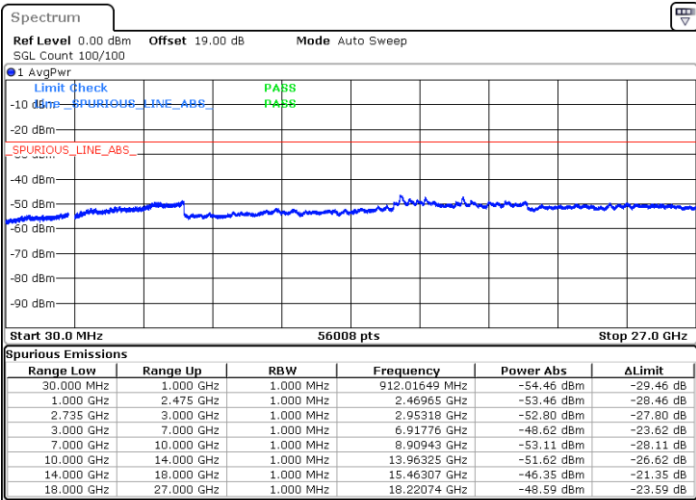

LTE Band 41C / 10MHz+15MHz

16QAM

Highest Channel / 1RB0 and 1RB74

Highest Channel / 1RB49 and 1RB0

Date: 13.JUL.2022 14:46:18

Date: 13.JUL.2022 14:42:36

Highest Channel / FullIRB

N/A

Date: 13.JUL.2022 14:49:59

LTE Band 41C / 10MHz+20MHz

16QAM

Lowest Channel / 1RB0 and 1RB99

Lowest Channel / 1RB49 and 1RB0

Date: 13.JUL.2022 11:29:45

Date: 13.JUL.2022 11:26:17

Lowest Channel / FullIRB

N/A

Date: 13.JUL.2022 11:33:27

LTE Band 41C / 10MHz+20MHz

16QAM

Middle Channel / 1RB0 and 1RB99

Middle Channel / 1RB49 and 1RB0

Date: 13.JUL.2022 11:41:34

Date: 13.JUL.2022 11:45:15

Middle Channel / FullIRB

N/A

Date: 13.JUL.2022 11:37:51

LTE Band 41C / 10MHz+20MHz

16QAM

Highest Channel / 1RB0 and 1RB99

Highest Channel / 1RB49 and 1RB0

Date: 13.JUL.2022 12:03:53