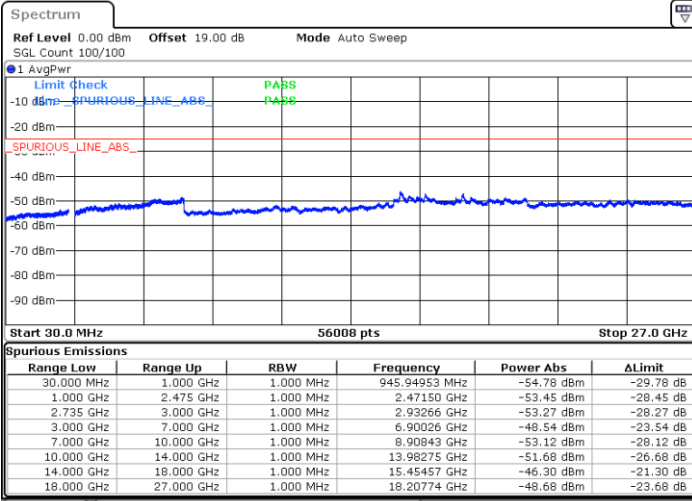

N/A

Date: 13.JUL.2022 11:33:27

LTE Band 41C / 10MHz+20MHz

16QAM

Middle Channel / 1RB0 and 1RB99

Middle Channel / 1RB49 and 1RB0

Date: 13.JUL.2022 11:41:34

Date: 13.JUL.2022 11:45:15

Middle Channel / FullIRB

N/A

Date: 13.JUL.2022 11:37:51

LTE Band 41C / 10MHz+20MHz

16QAM

Highest Channel / 1RB0 and 1RB99

Highest Channel / 1RB49 and 1RB0

Date: 13.JUL.2022 12:03:53

Date: 13.JUL.2022 12:00:11

Highest Channel / FullIRB

N/A

Date: 13.JUL.2022 12:07:34

LTE Band 41C / 15MHz+10MHz

16QAM

Lowest Channel / 1RB0 and 1RB49

Lowest Channel / 1RB74 and 1RB0