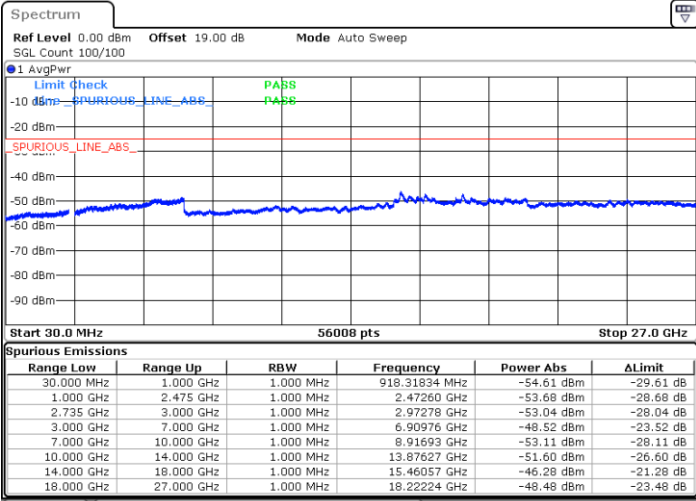

Date: 13.JUL.2022 14:49:59

LTE Band 41C / 10MHz+20MHz

16QAM

Lowest Channel / 1RB0 and 1RB99

Lowest Channel / 1RB49 and 1RB0

Date: 13.JUL.2022 11:29:45

Date: 13.JUL.2022 11:26:17

Lowest Channel / FullIRB

N/A

Date: 13.JUL.2022 11:33:27

LTE Band 41C / 10MHz+20MHz

16QAM

Middle Channel / 1RB0 and 1RB99

Middle Channel / 1RB49 and 1RB0

Date: 13.JUL.2022 11:41:34

Date: 13.JUL.2022 11:45:15

Middle Channel / FullIRB

N/A

Date: 13.JUL.2022 11:37:51

LTE Band 41C / 10MHz+20MHz

16QAM

Highest Channel / 1RB0 and 1RB99

Highest Channel / 1RB49 and 1RB0

Date: 13.JUL.2022 12:03:53

Date: 13.JUL.2022 12:00:11

Highest Channel / FullIRB

N/A

Date: 13.JUL.2022 12:07:34

LTE Band 41C / 15MHz+10MHz

16QAM

Lowest Channel / 1RB0 and 1RB49

Lowest Channel / 1RB74 and 1RB0