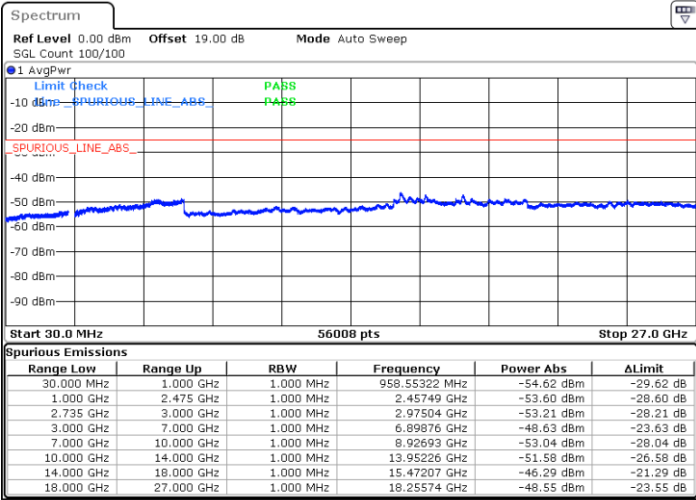

N/A

Date: 13.JUL.2022 15:59:50

LTE Band 41C / 15MHz+20MHz

16QAM

Lowest Channel / 1RB0 and 1RB99

Lowest Channel / 1RB74 and 1RB0

Date: 13.JUL.2022 02:13:39

Date: 13.JUL.2022 02:10:10

Lowest Channel / FullRB

N/A

Date: 13.JUL.2022 02:17:09

LTE Band 41C / 15MHz+20MHz

16QAM

Middle Channel / 1RB0 and 1RB9

Middle Channel / 1RB74 and 1RB0

Date: 13.JUL.2022 02:25:17

Date: 13.JUL.2022 02:28:46

Middle Channel / FullIRB

N/A

Date: 13.JUL.2022 02:21:47

LTE Band 41C / 15MHz+20MHz

16QAM

Highest Channel / 1RB0 and 1RB99

Highest Channel / 1RB74 and 1RB0

Date: 13.JUL.2022 02:47:04

Date: 13.JUL.2022 02:43:35

Highest Channel / FullIRB

N/A

Date: 13.JUL.2022 02:50:34

LTE Band 41C / 20MHz+5MHz

16QAM

Lowest Channel / 1RB0 and 1RB24