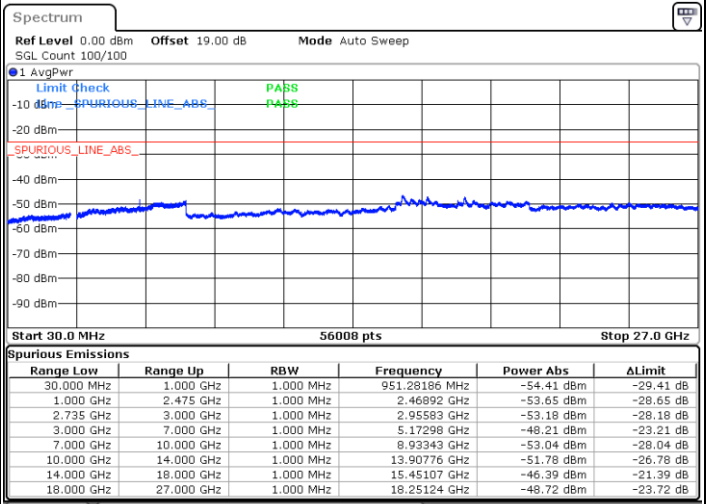

LTE Band 41C / 20MHz+20MHz

16QAM

Highest Channel / 1RB0 and 1RB99

Highest Channel / 1RB99 and 1RB0

Date: 12.JUL.2022 19:20:02

Date: 12.JUL.2022 19:16:30

Highest Channel / FullIRB

N/A

Date: 12.JUL.2022 19:23:33

LTE Band 41C / 5MHz+20MHz

64QAM

Lowest Channel / 1RB0 and 1RB99

Lowest Channel / 1RB24 and 1RB0

Date: 13.JUL.2022 10:19:40

Date: 13.JUL.2022 10:13:53

Lowest Channel / FullRB

N/A

Date: 13.JUL.2022 10:20:50

LTE Band 41C / 5MHz+20MHz

64QAM

Middle Channel / 1RB0 and 1RB9

Middle Channel / 1RB24 and 1RB0

Date: 13.JUL.2022 10:28:30

Date: 13.JUL.2022 10:34:18