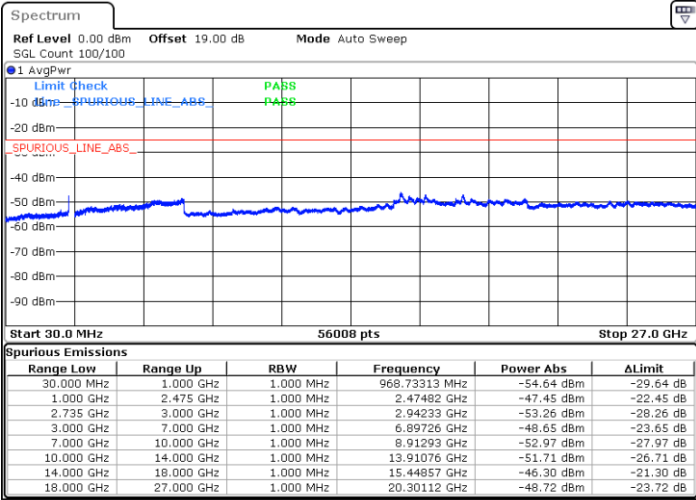

LTE Band 41C / 20MHz+20MHz

16QAM

Highest Channel / 1RB0 and 1RB99

Highest Channel / 1RB99 and 1RB0

Date: 12.JUL.2022 19:20:02

Date: 12.JUL.2022 19:16:30

Highest Channel / FullIRB

N/A

Date: 12.JUL.2022 19:23:33

LTE Band 41C / 5MHz+20MHz

64QAM

Lowest Channel / 1RB0 and 1RB99

Lowest Channel / 1RB24 and 1RB0

Date: 13.JUL.2022 10:19:40

Date: 13.JUL.2022 10:13:53

Lowest Channel / FullRB

N/A

Date: 13.JUL.2022 10:20:50

LTE Band 41C / 5MHz+20MHz

64QAM

Middle Channel / 1RB0 and 1RB9

Middle Channel / 1RB24 and 1RB0

Date: 13.JUL.2022 10:28:30

Date: 13.JUL.2022 10:34:18