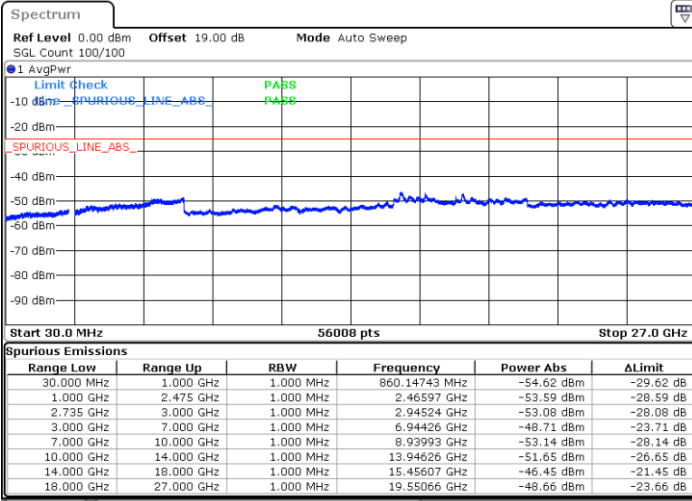

Lowest Channel / FullRB

N/A

Date: 13.JUL.2022 02:17:09

LTE Band 41C / 15MHz+20MHz

16QAM

Middle Channel / 1RB0 and 1RB9

Middle Channel / 1RB74 and 1RB0

Date: 13.JUL.2022 02:25:17

Date: 13.JUL.2022 02:28:46

Middle Channel / FullIRB

N/A

Date: 13.JUL.2022 02:21:47

LTE Band 41C / 15MHz+20MHz

16QAM

Highest Channel / 1RB0 and 1RB99

Highest Channel / 1RB74 and 1RB0

Date: 13.JUL.2022 02:47:04

Date: 13.JUL.2022 02:43:35

Highest Channel / FullIRB

N/A

Date: 13.JUL.2022 02:50:34

LTE Band 41C / 20MHz+5MHz

16QAM

Lowest Channel / 1RB0 and 1RB24

Lowest Channel / 1RB99 and 1RB0

Date: 13.JUL.2022 01:17:41

Date: 13.JUL.2022 01:14:12

Lowest Channel / FullIRB

N/A

Date: 13.JUL.2022 01:21:11

LTE Band 41C / 20MHz+5MHz

16QAM