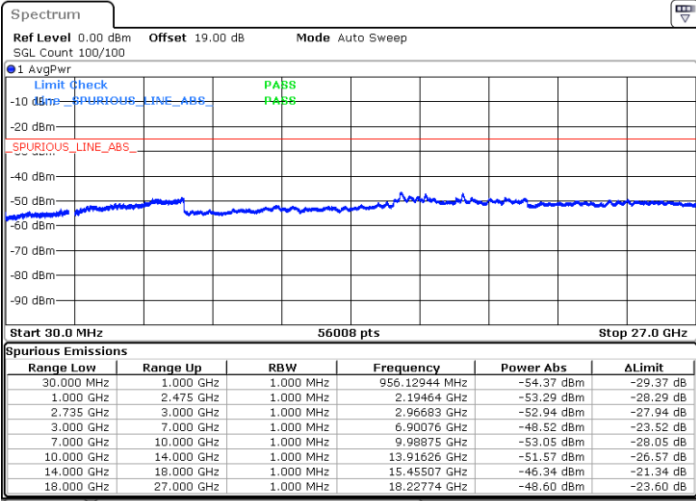

Highest Channel / 1RB99 and 1RB0

Date: 12.JUL.2022 20:59:42

Date: 12.JUL.2022 20:56:10

Highest Channel / FullIRB

N/A

Date: 12.JUL.2022 21:03:13

LTE Band 41C / 20MHz+20MHz

16QAM

Lowest Channel / 1RB0 and 1RB99

Lowest Channel / 1RB99 and 1RB0

Date: 12.JUL.2022 18:46:33

Date: 12.JUL.2022 18:43:01

Lowest Channel / FullRB

N/A

Date: 12.JUL.2022 18:50:04

LTE Band 41C / 20MHz+20MHz

16QAM

MiddleChannel / 1RB0 and 1RB99

Middle Channel / 1RB99 and 1RB0

Date: 12.JUL.2022 18:57:09

Date: 12.JUL.2022 19:00:39

Middle Channel / FullIRB

N/A

Date: 12.JUL.2022 18:53:38

LTE Band 41C / 20MHz+20MHz

16QAM

Highest Channel / 1RB0 and 1RB99

Highest Channel / 1RB99 and 1RB0

Date: 12.JUL.2022 19:20:02

Date: 12.JUL.2022 19:16:30

Highest Channel / FullIRB

N/A