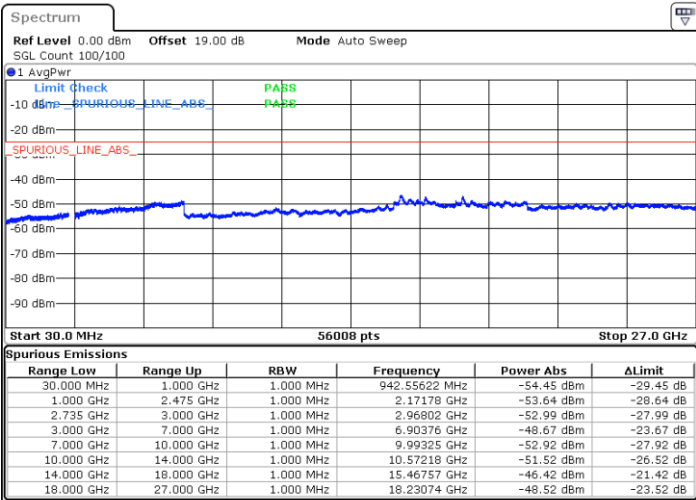

LTE Band 41C / 20MHz+10MHz

16QAM

Lowest Channel / 1RB0 and 1RB49

Lowest Channel / 1RB99 and 1RB0

Date: 12.JUL.2022 21:37:02

Date: 12.JUL.2022 21:33:31

Lowest Channel / FullIRB

N/A

Date: 12.JUL.2022 21:40:33

LTE Band 41C / 20MHz+10MHz

16QAM

Middle Channel / 1RB0 and 1RB49

Middle Channel / 1RB99 and 1RB0

Date: 12.JUL.2022 21:49:14

Date: 12.JUL.2022 21:52:45

Middle Channel / FullIRB

N/A

Date: 12.JUL.2022 21:45:43

LTE Band 41C / 20MHz+10MHz

16QAM

Highest Channel / 1RB0 and 1RB49

Highest Channel / 1RB99 and 1RB0

Date: 12.JUL.2022 22:11:10

Date: 12.JUL.2022 22:07:39

Highest Channel / FullIRB

N/A

Date: 12.JUL.2022 22:14:41

LTE Band 41C / 20MHz+15MHz

16QAM

Lowest Channel / 1RB0 and 1RB74

Lowest Channel / 1RB99 and 1RB0

Date: 12.JUL.2022 20:26:30