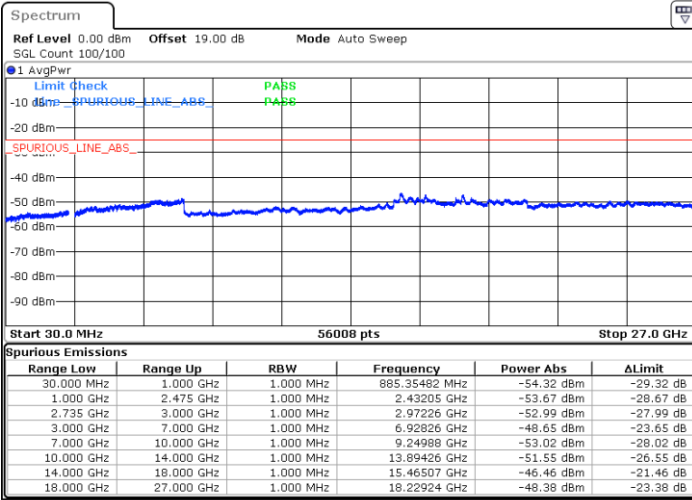

Lowest Channel / FullRB

N/A

Date: 13.JUL.2022 02:17:09

LTE Band 41C / 15MHz+20MHz

16QAM

Middle Channel / 1RB0 and 1RB9

Middle Channel / 1RB74 and 1RB0

Date: 13.JUL.2022 02:25:17

Date: 13.JUL.2022 02:28:46

Middle Channel / FullIRB

N/A

Date: 13.JUL.2022 02:21:47

LTE Band 41C / 15MHz+20MHz

16QAM

Highest Channel / 1RB0 and 1RB99

Highest Channel / 1RB74 and 1RB0

Date: 13.JUL.2022 02:47:04

Date: 13.JUL.2022 02:43:35

Highest Channel / FullIRB

N/A

Date: 13.JUL.2022 02:50:34

LTE Band 41C / 20MHz+5MHz

16QAM

Lowest Channel / 1RB0 and 1RB24

Lowest Channel / 1RB99 and 1RB0

Date: 13.JUL.2022 01:17:41

Date: 13.JUL.2022 01:14:12

Lowest Channel / FullIRB

N/A

Date: 13.JUL.2022 01:21:11

LTE Band 41C / 20MHz+5MHz

16QAM