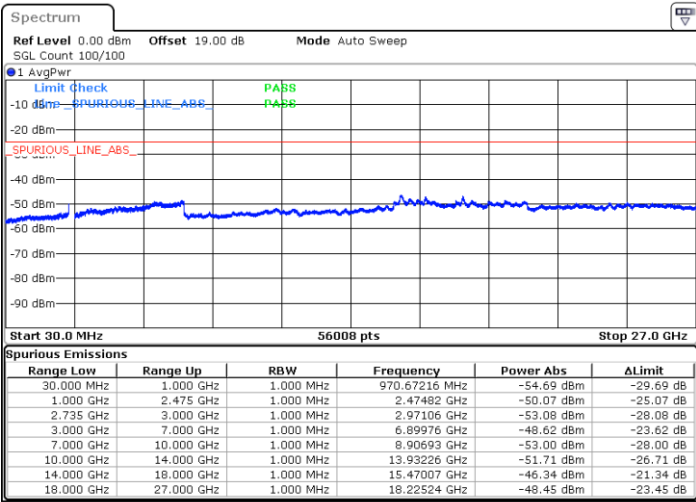

16QAM

Highest Channel / 1RB0 and 1RB24

Highest Channel / 1RB99 and 1RB0

Date: 13.JUL.2022 01:50:40

Date: 13.JUL.2022 01:47:11

Highest Channel / FullIRB

N/A

Date: 13.JUL.2022 01:54:09

LTE Band 41C / 20MHz+10MHz

16QAM

Lowest Channel / 1RB0 and 1RB49

Lowest Channel / 1RB99 and 1RB0

Date: 12.JUL.2022 21:37:02

Date: 12.JUL.2022 21:33:31

Lowest Channel / FullIRB

N/A

Date: 12.JUL.2022 21:40:33

LTE Band 41C / 20MHz+10MHz

16QAM

Middle Channel / 1RB0 and 1RB49

Middle Channel / 1RB99 and 1RB0

Date: 12.JUL.2022 21:49:14

Date: 12.JUL.2022 21:52:45

Middle Channel / FullIRB