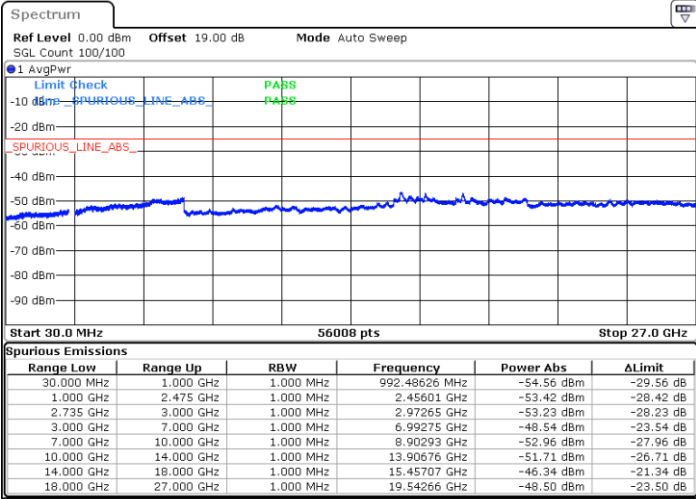

Date: 13.JUL.2022 02:47:04

Date: 13.JUL.2022 02:43:35

Highest Channel / FullIRB

N/A

Date: 13.JUL.2022 02:50:34

LTE Band 41C / 20MHz+5MHz

16QAM

Lowest Channel / 1RB0 and 1RB24

Lowest Channel / 1RB99 and 1RB0

Date: 13.JUL.2022 01:17:41

Date: 13.JUL.2022 01:14:12

Lowest Channel / FullIRB

N/A

Date: 13.JUL.2022 01:21:11

LTE Band 41C / 20MHz+5MHz

16QAM

Middle Channel / 1RB0 and 1RB24

Middle Channel / 1RB99 and 1RB0

Date: 13.JUL.2022 01:28:53

Date: 13.JUL.2022 01:32:23

Middle Channel / FullIRB

N/A

Date: 13.JUL.2022 01:25:23

LTE Band 41C / 20MHz+5MHz