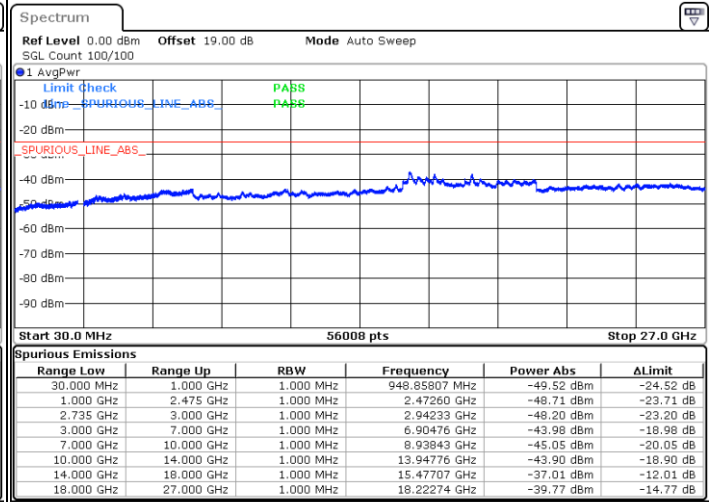

Middle Channel / FullIRB

N/A

Date: 13.JUL.2022 11:37:51

LTE Band 41C / 10MHz+20MHz

16QAM

Highest Channel / 1RB0 and 1RB99

Highest Channel / 1RB49 and 1RB0

Date: 13.JUL.2022 12:03:53

Date: 13.JUL.2022 12:00:11

Highest Channel / FullIRB

N/A

Date: 13.JUL.2022 12:07:34

LTE Band 41C / 15MHz+10MHz

16QAM

Lowest Channel / 1RB0 and 1RB49

Lowest Channel / 1RB74 and 1RB0

Date: 13.JUL.2022 16:57:38

Date: 13.JUL.2022 16:53:56

Lowest Channel / FullRB

N/A

Date: 13.JUL.2022 17:01:21

LTE Band 41C / 15MHz+10MHz

16QAM

Middle Channel / 1RB0 and 1RB49