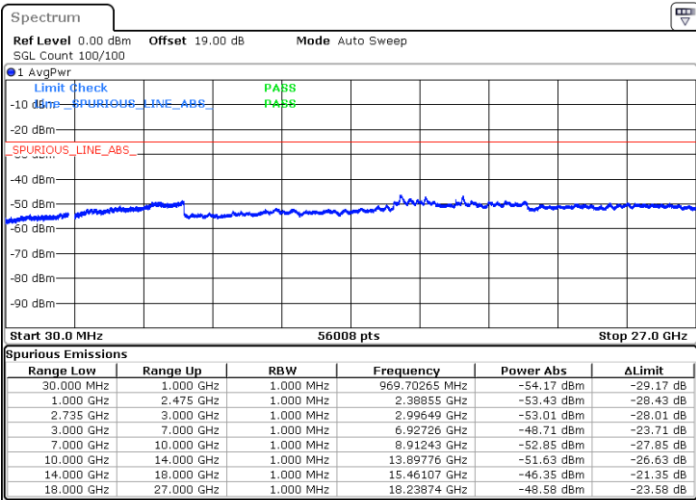

Date: 12.JUL.2022 20:22:59

Lowest Channel / FullIRB

N/A

Date: 12.JUL.2022 20:30:02

LTE Band 41C / 20MHz+15MHz

16QAM

Middle Channel / 1RB0 and 1RB74

Middle Channel / 1RB99 and 1RB0

Date: 12.JUL.2022 20:37:46

Date: 12.JUL.2022 20:41:17

Middle Channel / FullRB

N/A

Date: 12.JUL.2022 20:34:15

LTE Band 41C / 20MHz+15MHz

16QAM

Highest Channel / 1RB0 and 1RB74

Highest Channel / 1RB99 and 1RB0

Date: 12.JUL.2022 20:59:42

Date: 12.JUL.2022 20:56:10

Highest Channel / FullIRB

N/A

Date: 12.JUL.2022 21:03:13

LTE Band 41C / 20MHz+20MHz

16QAM

Lowest Channel / 1RB0 and 1RB99

Lowest Channel / 1RB99 and 1RB0

Date: 12.JUL.2022 18:46:33

Date: 12.JUL.2022 18:43:01

Lowest Channel / FullRB

N/A

Date: 12.JUL.2022 18:50:04

LTE Band 41C / 20MHz+20MHz