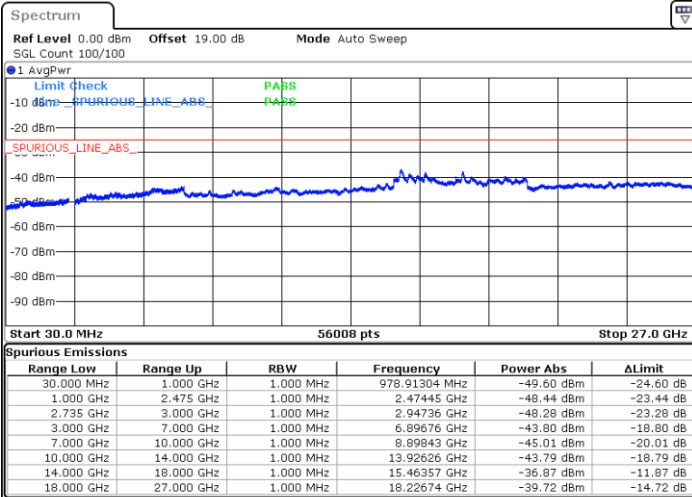

Middle Channel / 1RB74 and 1RB0

Date: 13.JUL.2022 17:08:48

Date: 13.JUL.2022 17:12:30

Middle Channel / FullIRB

N/A

Date: 13.JUL.2022 17:05:06

LTE Band 41C / 15MHz+10MHz

16QAM

Highest Channel / 1RB0 and 1RB49

Highest Channel / 1RB74 and 1RB0

Date: 13.JUL.2022 17:31:06

Date: 13.JUL.2022 17:27:25

Highest Channel / FullIRB

N/A

Date: 13.JUL.2022 17:34:48

LTE Band 41C / 15MHz+15MHz

16QAM

Lowest Channel / 1RB0 and 1RB74

Lowest Channel / 1RB74 and 1RB0

Date: 13.JUL.2022 15:19:53

Date: 13.JUL.2022 15:16:12

Lowest Channel / FullRB

N/A

Date: 13.JUL.2022 15:23:35