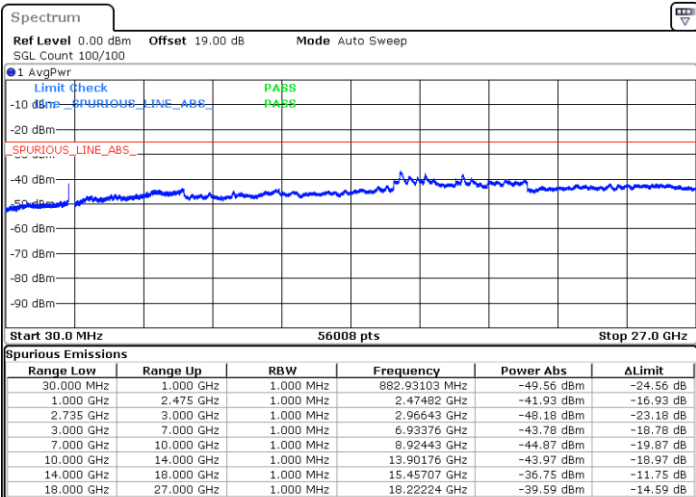

Highest Channel / 1RB0 and 1RB49

Highest Channel / 1RB74 and 1RB0

Date: 13.JUL.2022 17:31:06

Date: 13.JUL.2022 17:27:25

Highest Channel / FullIRB

N/A

Date: 13.JUL.2022 17:34:48

LTE Band 41C / 15MHz+15MHz

16QAM

Lowest Channel / 1RB0 and 1RB74

Lowest Channel / 1RB74 and 1RB0

Date: 13.JUL.2022 15:19:53

Date: 13.JUL.2022 15:16:12

Lowest Channel / FullRB

N/A

Date: 13.JUL.2022 15:23:35

LTE Band 41C / 15MHz+15MHz

16QAM

Middle Channel / 1RB0 and 1RB74

Middle Channel / 1RB74 and 1RB0

Date: 13.JUL.2022 15:33:49

Date: 13.JUL.2022 15:37:30

Middle Channel / FullIRB

N/A

Date: 13.JUL.2022 15:30:07

LTE Band 41C / 15MHz+15MHz

16QAM

Highest Channel / 1RB0 and 1RB74

Highest Channel / 1RB74 and 1RB0

Date: 13.JUL.2022 15:56:09

Date: 13.JUL.2022 15:52:27

Highest Channel / FullIRB