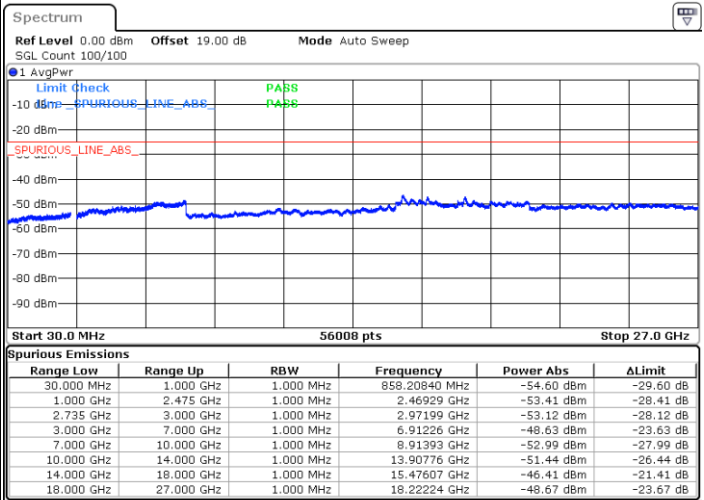

Date: 13.JUL.2022 02:28:46

Middle Channel / FullIRB

N/A

Date: 13.JUL.2022 02:21:47

LTE Band 41C / 15MHz+20MHz

16QAM

Highest Channel / 1RB0 and 1RB99

Highest Channel / 1RB74 and 1RB0

Date: 13.JUL.2022 02:47:04

Date: 13.JUL.2022 02:43:35

Highest Channel / FullIRB

N/A

Date: 13.JUL.2022 02:50:34

LTE Band 41C / 20MHz+5MHz

16QAM

Lowest Channel / 1RB0 and 1RB24

Lowest Channel / 1RB99 and 1RB0

Date: 13.JUL.2022 01:17:41

Date: 13.JUL.2022 01:14:12

Lowest Channel / FullIRB

N/A

Date: 13.JUL.2022 01:21:11

LTE Band 41C / 20MHz+5MHz

16QAM