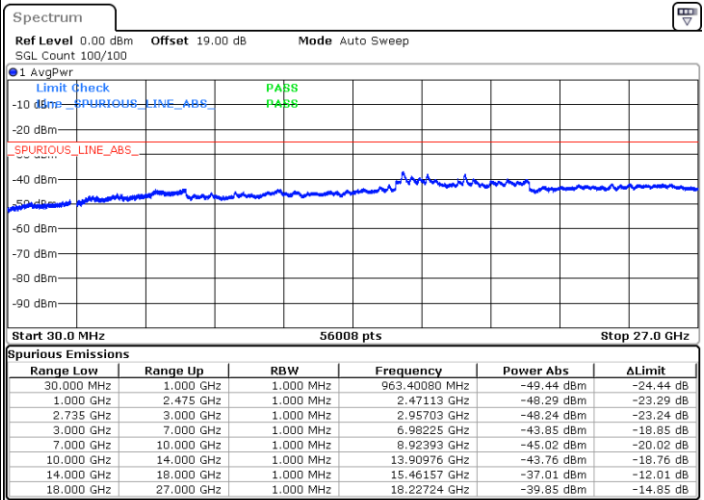

Middle Channel / 1RB74 and 1RB0

Date: 13.JUL.2022 17:08:48

Date: 13.JUL.2022 17:12:30

Middle Channel / FullIRB

N/A

Date: 13.JUL.2022 17:05:06

LTE Band 41C / 15MHz+10MHz

16QAM

Highest Channel / 1RB0 and 1RB49

Highest Channel / 1RB74 and 1RB0

Date: 13.JUL.2022 17:31:06

Date: 13.JUL.2022 17:27:25

Highest Channel / FullIRB

N/A

Date: 13.JUL.2022 17:34:48

LTE Band 41C / 15MHz+15MHz

16QAM

Lowest Channel / 1RB0 and 1RB74

Lowest Channel / 1RB74 and 1RB0

Date: 13.JUL.2022 15:19:53

Date: 13.JUL.2022 15:16:12

Lowest Channel / FullRB

N/A

Date: 13.JUL.2022 15:23:35