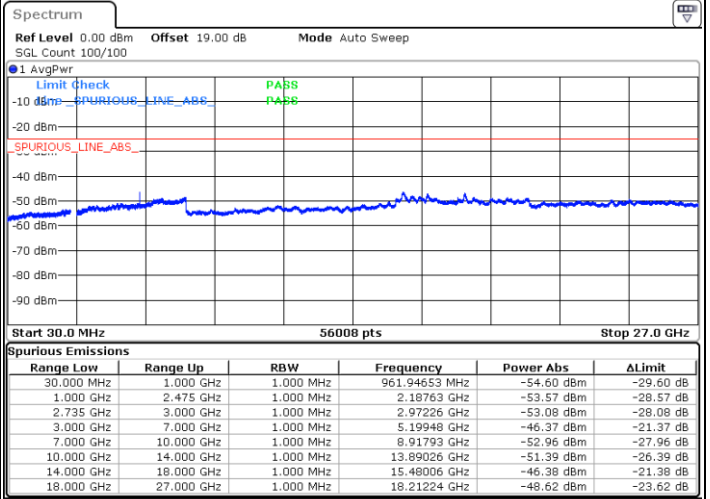

Date: 13.JUL.2022 02:47:04

Date: 13.JUL.2022 02:43:35

Highest Channel / FullIRB

N/A

Date: 13.JUL.2022 02:50:34

LTE Band 41C / 20MHz+5MHz

16QAM

Lowest Channel / 1RB0 and 1RB24

Lowest Channel / 1RB99 and 1RB0

Date: 13.JUL.2022 01:17:41

Date: 13.JUL.2022 01:14:12

Lowest Channel / FullIRB

N/A

Date: 13.JUL.2022 01:21:11

LTE Band 41C / 20MHz+5MHz

16QAM

Middle Channel / 1RB0 and 1RB24

Middle Channel / 1RB99 and 1RB0

Date: 13.JUL.2022 01:28:53

Date: 13.JUL.2022 01:32:23

Middle Channel / FullIRB

N/A

Date: 13.JUL.2022 01:25:23

LTE Band 41C / 20MHz+5MHz