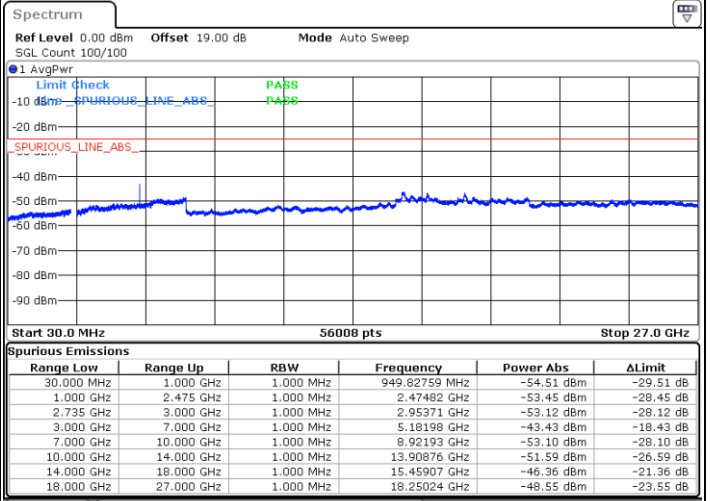

N/A

Date: 13.JUL.2022 15:59:50

LTE Band 41C / 15MHz+20MHz

16QAM

Lowest Channel / 1RB0 and 1RB99

Lowest Channel / 1RB74 and 1RB0

Date: 13.JUL.2022 02:13:39

Date: 13.JUL.2022 02:10:10

Lowest Channel / FullRB

N/A

Date: 13.JUL.2022 02:17:09

LTE Band 41C / 15MHz+20MHz

16QAM

Middle Channel / 1RB0 and 1RB9

Middle Channel / 1RB74 and 1RB0

Date: 13.JUL.2022 02:25:17

Date: 13.JUL.2022 02:28:46

Middle Channel / FullIRB

N/A

Date: 13.JUL.2022 02:21:47

LTE Band 41C / 15MHz+20MHz

16QAM

Highest Channel / 1RB0 and 1RB99

Highest Channel / 1RB74 and 1RB0

Date: 13.JUL.2022 02:47:04

Date: 13.JUL.2022 02:43:35

Highest Channel / FullIRB

N/A

Date: 13.JUL.2022 02:50:34

LTE Band 41C / 20MHz+5MHz

16QAM

Lowest Channel / 1RB0 and 1RB24