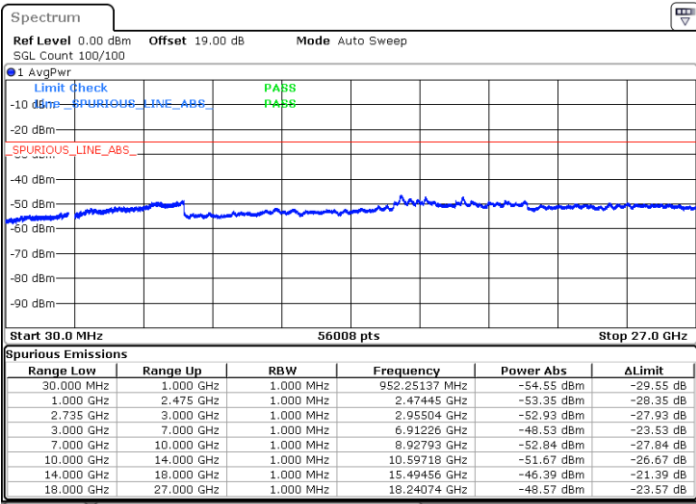

Middle Channel / 1RB0 and 1RB24

Middle Channel / 1RB99 and 1RB0

Date: 13.JUL.2022 01:28:53

Date: 13.JUL.2022 01:32:23

Middle Channel / FullIRB

N/A

Date: 13.JUL.2022 01:25:23

LTE Band 41C / 20MHz+5MHz

16QAM

Highest Channel / 1RB0 and 1RB24

Highest Channel / 1RB99 and 1RB0

Date: 13.JUL.2022 01:50:40

Date: 13.JUL.2022 01:47:11

Highest Channel / FullIRB

N/A

Date: 13.JUL.2022 01:54:09

LTE Band 41C / 20MHz+10MHz

16QAM

Lowest Channel / 1RB0 and 1RB49

Lowest Channel / 1RB99 and 1RB0

Date: 12.JUL.2022 21:37:02

Date: 12.JUL.2022 21:33:31

Lowest Channel / FullIRB

N/A