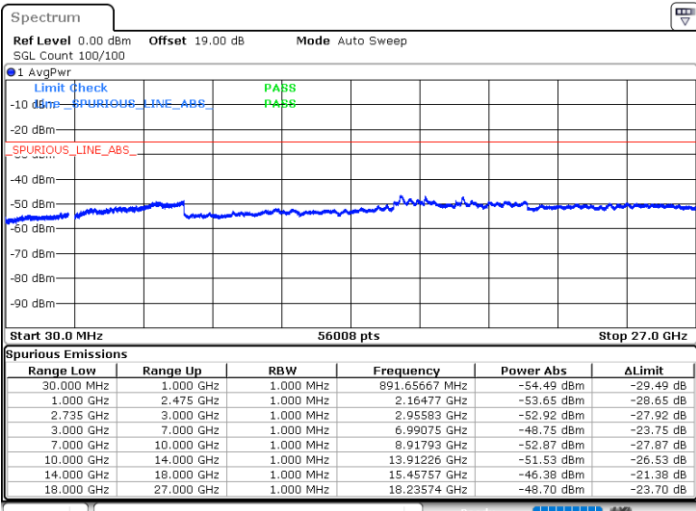

N/A

Date: 12.JUL.2022 21:45:43

LTE Band 41C / 20MHz+10MHz

16QAM

Highest Channel / 1RB0 and 1RB49

Highest Channel / 1RB99 and 1RB0

Date: 12.JUL.2022 22:11:10

Date: 12.JUL.2022 22:07:39

Highest Channel / FullIRB

N/A

Date: 12.JUL.2022 22:14:41

LTE Band 41C / 20MHz+15MHz

16QAM

Lowest Channel / 1RB0 and 1RB74

Lowest Channel / 1RB99 and 1RB0

Date: 12.JUL.2022 20:26:30

Date: 12.JUL.2022 20:22:59

Lowest Channel / FullIRB

N/A

Date: 12.JUL.2022 20:30:02

LTE Band 41C / 20MHz+15MHz

16QAM

Middle Channel / 1RB0 and 1RB74

Middle Channel / 1RB99 and 1RB0