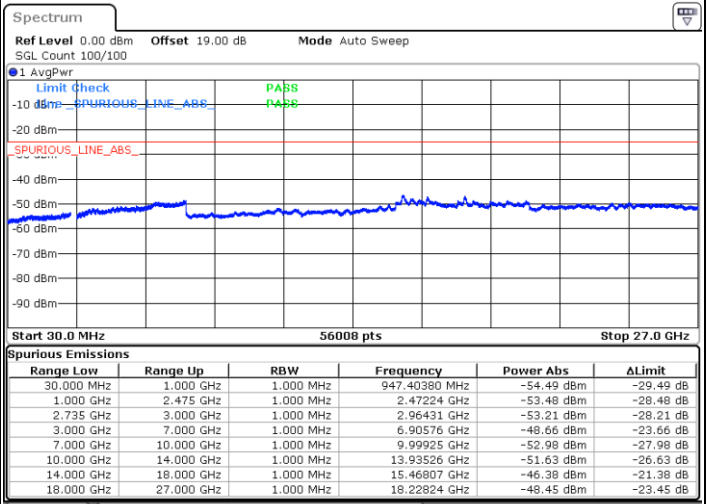

Date: 12.JUL.2022 20:37:46

Date: 12.JUL.2022 20:41:17

Middle Channel / FullRB

N/A

Date: 12.JUL.2022 20:34:15

LTE Band 41C / 20MHz+15MHz

16QAM

Highest Channel / 1RB0 and 1RB74

Highest Channel / 1RB99 and 1RB0

Date: 12.JUL.2022 20:59:42

Date: 12.JUL.2022 20:56:10

Highest Channel / FullIRB

N/A

Date: 12.JUL.2022 21:03:13

LTE Band 41C / 20MHz+20MHz

16QAM

Lowest Channel / 1RB0 and 1RB99

Lowest Channel / 1RB99 and 1RB0

Date: 12.JUL.2022 18:46:33

Date: 12.JUL.2022 18:43:01

Lowest Channel / FullRB

N/A

Date: 12.JUL.2022 18:50:04

LTE Band 41C / 20MHz+20MHz