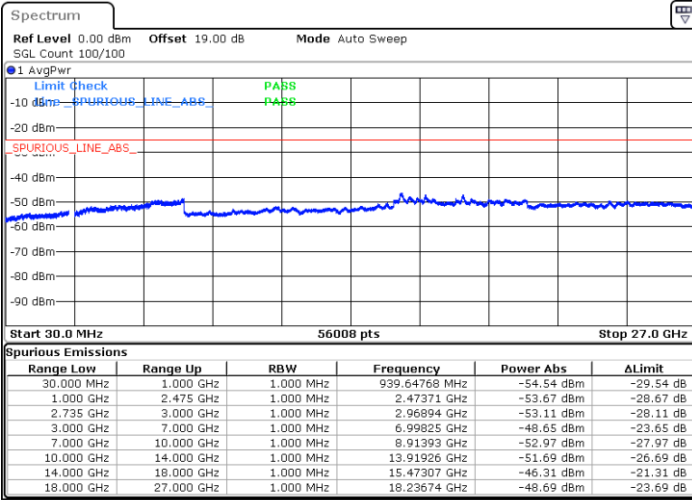

N/A

Date: 13.JUL.2022 11:33:27

LTE Band 41C / 10MHz+20MHz

16QAM

Middle Channel / 1RB0 and 1RB99

Middle Channel / 1RB49 and 1RB0

Date: 13.JUL.2022 11:41:34

Date: 13.JUL.2022 11:45:15

Middle Channel / FullIRB

N/A

Date: 13.JUL.2022 11:37:51

LTE Band 41C / 10MHz+20MHz

16QAM

Highest Channel / 1RB0 and 1RB99

Highest Channel / 1RB49 and 1RB0

Date: 13.JUL.2022 12:03:53

Date: 13.JUL.2022 12:00:11

Highest Channel / FullIRB

N/A

Date: 13.JUL.2022 12:07:34

LTE Band 41C / 15MHz+10MHz

16QAM

Lowest Channel / 1RB0 and 1RB49

Lowest Channel / 1RB74 and 1RB0