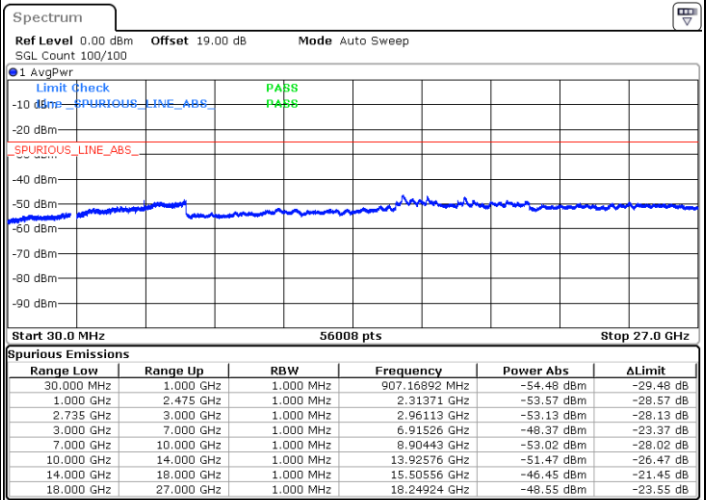

Date: 12.JUL.2022 20:22:59

Lowest Channel / FullIRB

N/A

Date: 12.JUL.2022 20:30:02

LTE Band 41C / 20MHz+15MHz

16QAM

Middle Channel / 1RB0 and 1RB74

Middle Channel / 1RB99 and 1RB0

Date: 12.JUL.2022 20:37:46

Date: 12.JUL.2022 20:41:17

Middle Channel / FullRB

N/A

Date: 12.JUL.2022 20:34:15

LTE Band 41C / 20MHz+15MHz

16QAM

Highest Channel / 1RB0 and 1RB74

Highest Channel / 1RB99 and 1RB0

Date: 12.JUL.2022 20:59:42

Date: 12.JUL.2022 20:56:10

Highest Channel / FullIRB

N/A

Date: 12.JUL.2022 21:03:13

LTE Band 41C / 20MHz+20MHz

16QAM

Lowest Channel / 1RB0 and 1RB99

Lowest Channel / 1RB99 and 1RB0

Date: 12.JUL.2022 18:46:33

Date: 12.JUL.2022 18:43:01

Lowest Channel / FullRB

N/A

Date: 12.JUL.2022 18:50:04

LTE Band 41C / 20MHz+20MHz