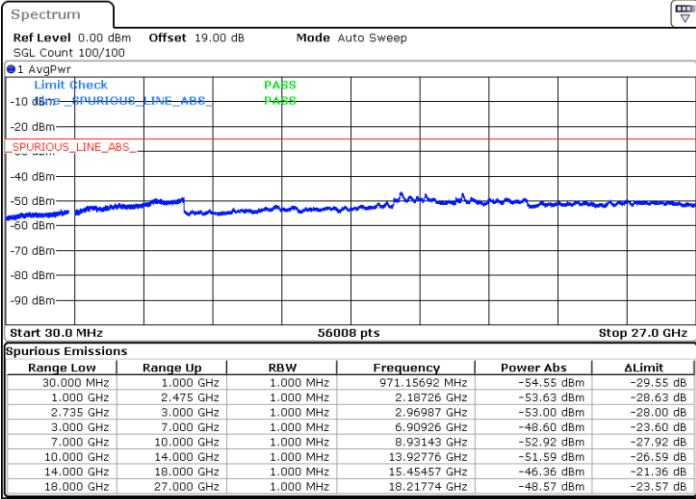

Highest Channel / 1RB99 and 1RB0

Date: 12.JUL.2022 20:59:42

Date: 12.JUL.2022 20:56:10

Highest Channel / FullIRB

N/A

Date: 12.JUL.2022 21:03:13

LTE Band 41C / 20MHz+20MHz

16QAM

Lowest Channel / 1RB0 and 1RB99

Lowest Channel / 1RB99 and 1RB0

Date: 12.JUL.2022 18:46:33

Date: 12.JUL.2022 18:43:01

Lowest Channel / FullRB

N/A

Date: 12.JUL.2022 18:50:04

LTE Band 41C / 20MHz+20MHz

16QAM

MiddleChannel / 1RB0 and 1RB99

Middle Channel / 1RB99 and 1RB0

Date: 12.JUL.2022 18:57:09

Date: 12.JUL.2022 19:00:39

Middle Channel / FullIRB

N/A

Date: 12.JUL.2022 18:53:38

LTE Band 41C / 20MHz+20MHz

16QAM

Highest Channel / 1RB0 and 1RB99

Highest Channel / 1RB99 and 1RB0

Date: 12.JUL.2022 19:20:02

Date: 12.JUL.2022 19:16:30

Highest Channel / FullIRB

N/A