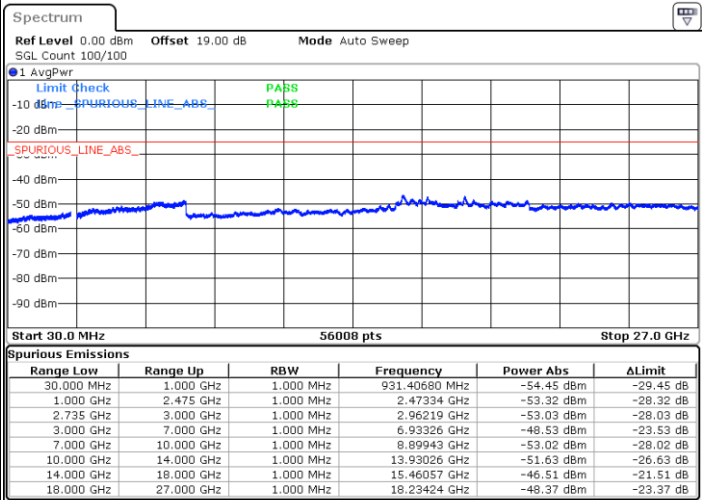

Date: 13.JUL.2022 15:38:44

Middle Channel / FullRB

N/A

Date: 13.JUL.2022 15:31:21

LTE Band 41C / 15MHz+15MHz

64QAM

Highest Channel / 1RB0 and 1RB74

Highest Channel / 1RB74 and 1RB0

Date: 13.JUL.2022 15:54:55

Date: 13.JUL.2022 15:53:41

Highest Channel / FullIRB

N/A

Date: 13.JUL.2022 16:01:04

LTE Band 41C / 15MHz+20MHz

64QAM

Lowest Channel / 1RB0 and 1RB99

Lowest Channel / 1RB74 and 1RB0

Date: 13.JUL.2022 02:14:49

Date: 13.JUL.2022 02:09:01

Lowest Channel / FullRB

N/A

Date: 13.JUL.2022 02:16:00

LTE Band 41C / 15MHz+20MHz

64QAM