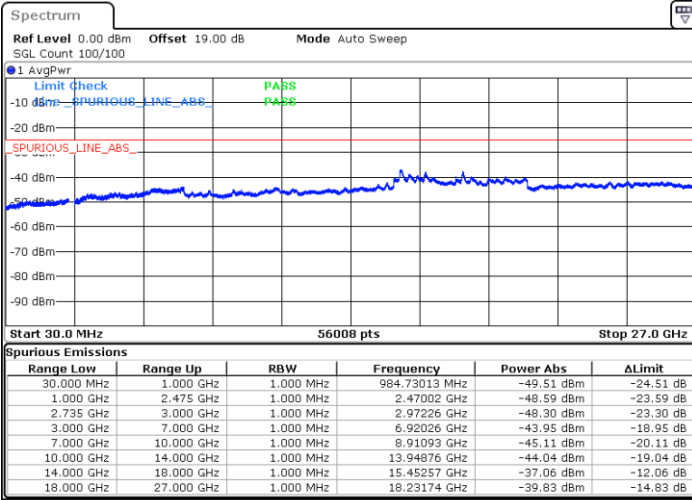

LTE Band 41C / 15MHz+10MHz

64QAM

Middle Channel / 1RB0 and 1RB49

Middle Channel / 1RB74 and 1RB0

Date: 13.JUL.2022 17:07:34

Date: 13.JUL.2022 17:13:44

Middle Channel / FullRB

N/A

Date: 13.JUL.2022 17:06:20

LTE Band 41C / 15MHz+10MHz

64QAM

Highest Channel / 1RB0 and 1RB49

Highest Channel / 1RB74 and 1RB0

Date: 13.JUL.2022 17:29:52

Date: 13.JUL.2022 17:28:39

Highest Channel / FullIRB

N/A

Date: 13.JUL.2022 17:36:02

LTE Band 41C / 15MHz+15MHz

64QAM

Lowest Channel / 1RB0 and 1RB74

Lowest Channel / 1RB74 and 1RB0

Date: 13.JUL.2022 15:21:07

Date: 13.JUL.2022 15:14:58