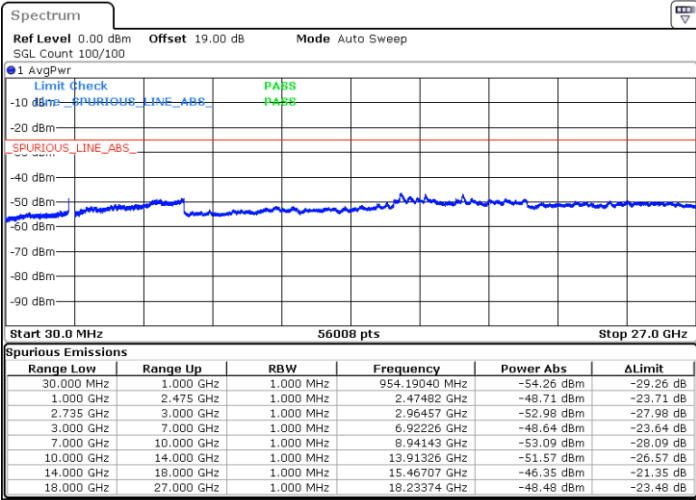

N/A

Date: 13.JUL.2022 01:26:33

LTE Band 41C / 20MHz+5MHz

64QAM

Highest Channel / 1RB0 and 1RB24

Highest Channel / 1RB99 and 1RB0

Date: 13.JUL.2022 01:49:31

Date: 13.JUL.2022 01:48:21

Highest Channel / FullIRB

N/A

Date: 13.JUL.2022 01:55:19

LTE Band 41C / 20MHz+10MHz

64QAM

Lowest Channel / 1RB0 and 1RB49

Lowest Channel / 1RB99 and 1RB0

Date: 12.JUL.2022 21:38:12

Date: 12.JUL.2022 21:32:20

Lowest Channel / FullRB

N/A

Date: 12.JUL.2022 21:39:23

LTE Band 41C / 20MHz+10MHz

64QAM

Middle Channel / 1RB0 and 1RB49

Middle Channel / 1RB99 and 1RB0

Date: 12.JUL.2022 21:48:03

Date: 12.JUL.2022 21:53:56

Middle Channel / FullIRB

N/A

Date: 12.JUL.2022 21:46:53

LTE Band 41C / 20MHz+10MHz

64QAM

Highest Channel / 1RB0 and 1RB49