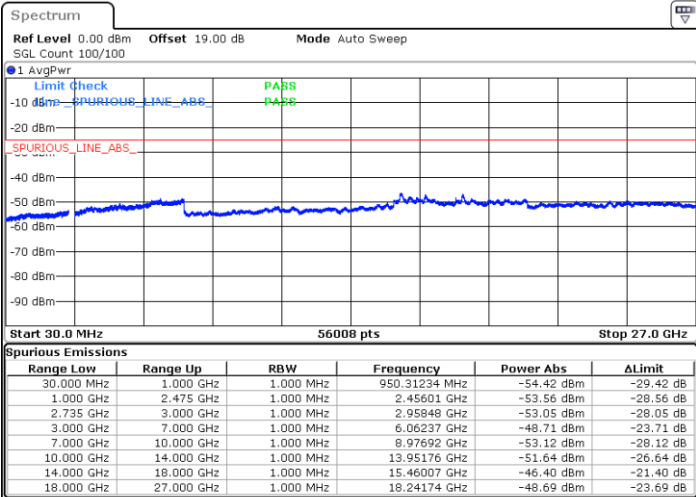

Middle Channel / FullIRB

N/A

Date: 12.JUL.2022 18:54:48