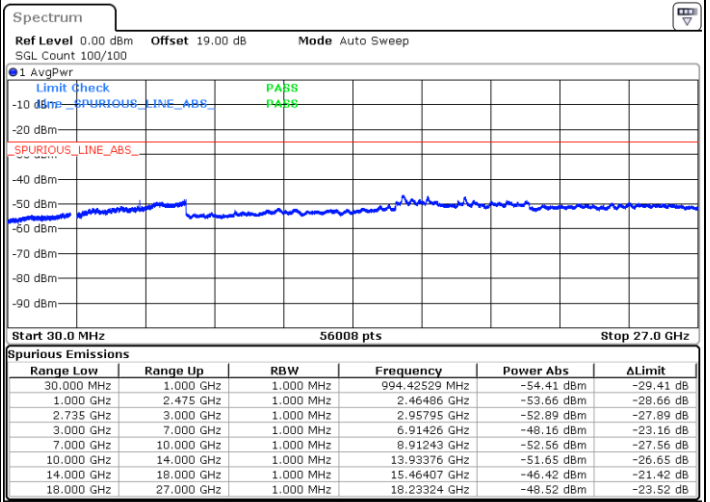

LTE Band 41C / 20MHz+5MHz

64QAM

Lowest Channel / 1RB0 and 1RB24

Lowest Channel / 1RB99 and 1RB0

Date: 13.JUL.2022 01:18:51

Date: 13.JUL.2022 01:13:02

Lowest Channel / FullRB

N/A

Date: 13.JUL.2022 01:20:01

LTE Band 41C / 20MHz+5MHz

64QAM

Middle Channel / 1RB0 and 1RB24

Middle Channel / 1RB99 and 1RB0

Date: 13.JUL.2022 01:27:43

Date: 13.JUL.2022 01:33:33

Middle Channel / FullRB

N/A

Date: 13.JUL.2022 01:26:33

LTE Band 41C / 20MHz+5MHz

64QAM

Highest Channel / 1RB0 and 1RB24

Highest Channel / 1RB99 and 1RB0

Date: 13.JUL.2022 01:49:31

Date: 13.JUL.2022 01:48:21

Highest Channel / FullIRB

N/A

Date: 13.JUL.2022 01:55:19

LTE Band 41C / 20MHz+10MHz

64QAM

Lowest Channel / 1RB0 and 1RB49

Lowest Channel / 1RB99 and 1RB0

Date: 12.JUL.2022 21:38:12