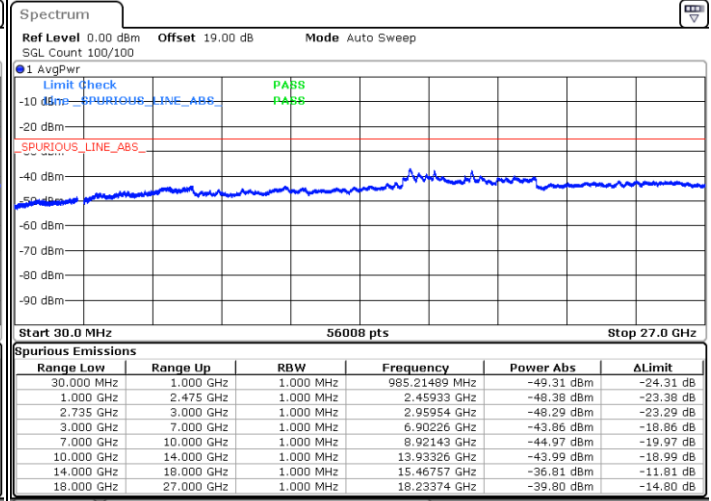

Middle Channel / FullIRB

N/A

Date: 13.JUL.2022 14:32:42

LTE Band 41C / 10MHz+15MHz

64QAM

Highest Channel / 1RB0 and 1RB74

Highest Channel / 1RB49 and 1RB0

Date: 13.JUL.2022 14:45:04

Date: 13.JUL.2022 14:43:50

Highest Channel / FullIRB

N/A

Date: 13.JUL.2022 14:51:13

LTE Band 41C / 10MHz+20MHz

64QAM

Lowest Channel / 1RB0 and 1RB99

Lowest Channel / 1RB49 and 1RB0

Date: 13.JUL.2022 11:30:59

Date: 13.JUL.2022 11:25:08

Lowest Channel / FullRB

N/A

Date: 13.JUL.2022 11:32:14

LTE Band 41C / 10MHz+20MHz

64QAM

Middle Channel / 1RB0 and 1RB9