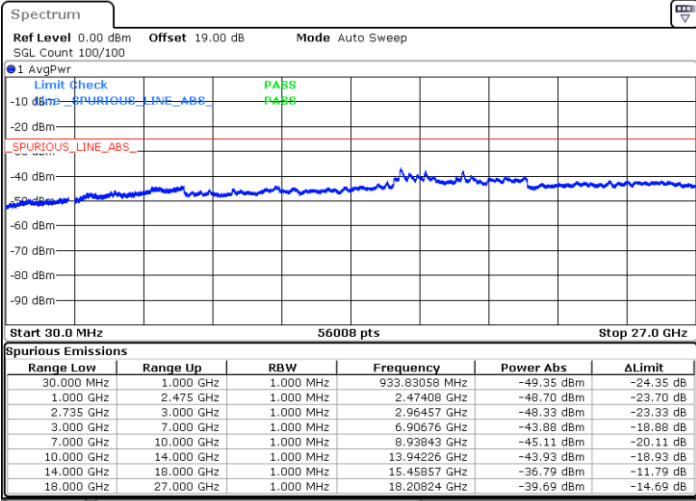

N/A

Date: 13.JUL.2022 17:36:02

LTE Band 41C / 15MHz+15MHz

64QAM

Lowest Channel / 1RB0 and 1RB74

Lowest Channel / 1RB74 and 1RB0

Date: 13.JUL.2022 15:21:07

Date: 13.JUL.2022 15:14:58

Lowest Channel / FullRB

N/A

Date: 13.JUL.2022 15:22:21

LTE Band 41C / 15MHz+15MHz

64QAM

Middle Channel / 1RB0 and 1RB74

Middle Channel / 1RB74 and 1RB0

Date: 13.JUL.2022 15:32:35

Date: 13.JUL.2022 15:38:44

Middle Channel / FullRB

N/A

Date: 13.JUL.2022 15:31:21

LTE Band 41C / 15MHz+15MHz

64QAM

Highest Channel / 1RB0 and 1RB74

Highest Channel / 1RB74 and 1RB0

Date: 13.JUL.2022 15:54:55

Date: 13.JUL.2022 15:53:41

Highest Channel / FullIRB

N/A

Date: 13.JUL.2022 16:01:04

LTE Band 41C / 15MHz+20MHz

64QAM

Lowest Channel / 1RB0 and 1RB99