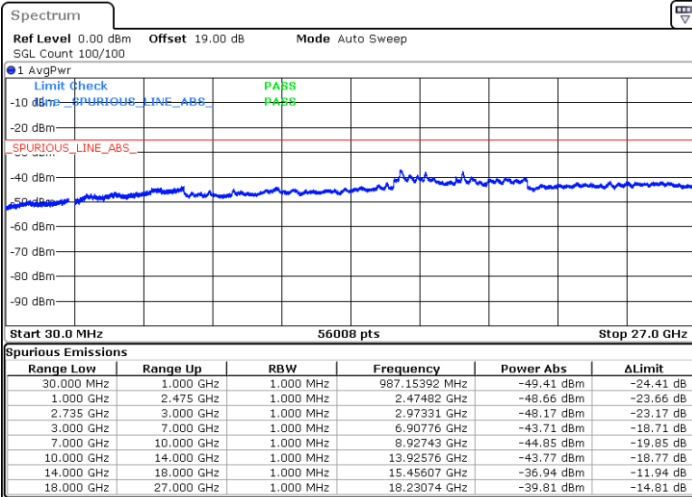

Lowest Channel / FullRB

N/A

Date: 13.JUL.2022 15:22:21

LTE Band 41C / 15MHz+15MHz

64QAM

Middle Channel / 1RB0 and 1RB74

Middle Channel / 1RB74 and 1RB0

Date: 13.JUL.2022 15:32:35

Date: 13.JUL.2022 15:38:44

Middle Channel / FullRB

N/A

Date: 13.JUL.2022 15:31:21

LTE Band 41C / 15MHz+15MHz

64QAM

Highest Channel / 1RB0 and 1RB74

Highest Channel / 1RB74 and 1RB0

Date: 13.JUL.2022 15:54:55

Date: 13.JUL.2022 15:53:41

Highest Channel / FullIRB

N/A

Date: 13.JUL.2022 16:01:04

LTE Band 41C / 15MHz+20MHz

64QAM

Lowest Channel / 1RB0 and 1RB99

Lowest Channel / 1RB74 and 1RB0

Date: 13.JUL.2022 02:14:49

Date: 13.JUL.2022 02:09:01

Lowest Channel / FullRB

N/A

Date: 13.JUL.2022 02:16:00

LTE Band 41C / 15MHz+20MHz

64QAM