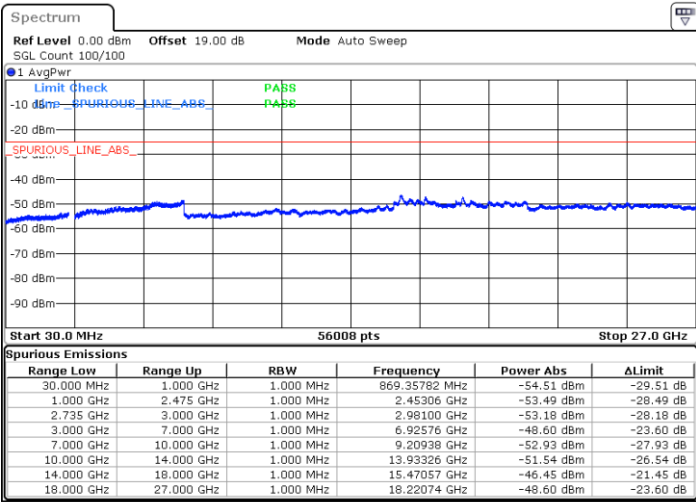

LTE Band 41C / 20MHz+5MHz

64QAM

Lowest Channel / 1RB0 and 1RB24

Lowest Channel / 1RB99 and 1RB0

Date: 13.JUL.2022 01:18:51

Date: 13.JUL.2022 01:13:02

Lowest Channel / FullRB

N/A

Date: 13.JUL.2022 01:20:01

LTE Band 41C / 20MHz+5MHz

64QAM

Middle Channel / 1RB0 and 1RB24

Middle Channel / 1RB99 and 1RB0

Date: 13.JUL.2022 01:27:43

Date: 13.JUL.2022 01:33:33

Middle Channel / FullRB

N/A

Date: 13.JUL.2022 01:26:33

LTE Band 41C / 20MHz+5MHz

64QAM

Highest Channel / 1RB0 and 1RB24

Highest Channel / 1RB99 and 1RB0

Date: 13.JUL.2022 01:49:31

Date: 13.JUL.2022 01:48:21

Highest Channel / FullIRB

N/A

Date: 13.JUL.2022 01:55:19

LTE Band 41C / 20MHz+10MHz

64QAM

Lowest Channel / 1RB0 and 1RB49

Lowest Channel / 1RB99 and 1RB0

Date: 12.JUL.2022 21:38:12