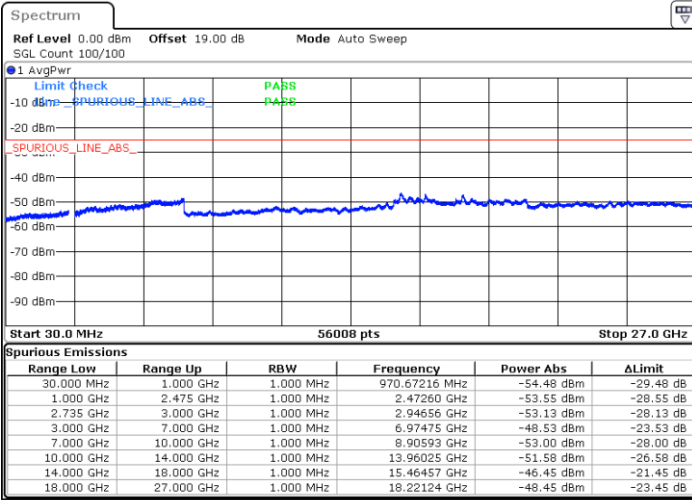

Lowest Channel / 1RB0 and 1RB74

Lowest Channel / 1RB99 and 1RB0

Date: 12.JUL.2022 20:27:41

Date: 12.JUL.2022 20:21:49

Lowest Channel / FullRB

N/A

Date: 12.JUL.2022 20:28:52

LTE Band 41C / 20MHz+15MHz

64QAM

Middle Channel / 1RB0 and 1RB74

Middle Channel / 1RB99 and 1RB0

Date: 12.JUL.2022 20:36:36

Date: 12.JUL.2022 20:42:28

Middle Channel / FullIRB

N/A

Date: 12.JUL.2022 20:35:25

LTE Band 41C / 20MHz+15MHz

64QAM

Highest Channel / 1RB0 and 1RB74

Highest Channel / 1RB99 and 1RB0

Date: 12.JUL.2022 20:58:31

Date: 12.JUL.2022 20:57:21

Highest Channel / FullIRB

N/A

Date: 12.JUL.2022 21:04:23

LTE Band 41C / 20MHz+20MHz

64QAM

Lowest Channel / 1RB0 and 1RB99

Lowest Channel / 1RB99 and 1RB0

Date: 12.JUL.2022 18:47:43

Date: 12.JUL.2022 18:41:51

Lowest Channel / FullRB