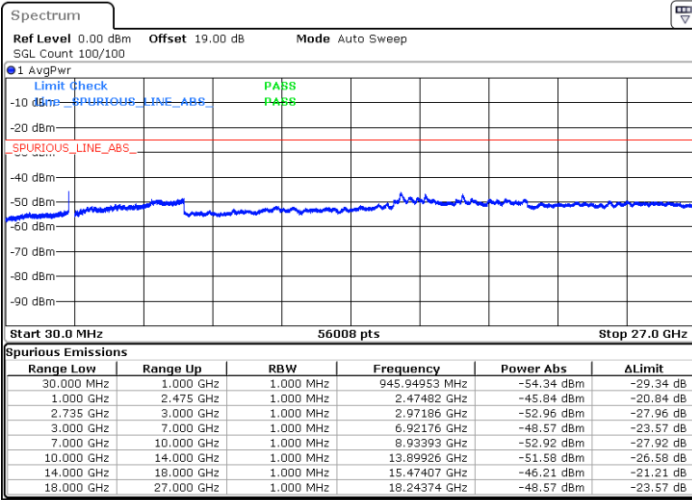

Highest Channel / 1RB99 and 1RB0

Date: 12.JUL.2022 22:10:00

Date: 12.JUL.2022 22:08:49

Highest Channel / FullIRB

N/A

Date: 12.JUL.2022 22:15:51

LTE Band 41C / 20MHz+15MHz

64QAM

Lowest Channel / 1RB0 and 1RB74

Lowest Channel / 1RB99 and 1RB0

Date: 12.JUL.2022 20:27:41

Date: 12.JUL.2022 20:21:49

Lowest Channel / FullRB

N/A

Date: 12.JUL.2022 20:28:52

LTE Band 41C / 20MHz+15MHz

64QAM

Middle Channel / 1RB0 and 1RB74

Middle Channel / 1RB99 and 1RB0

Date: 12.JUL.2022 20:36:36

Date: 12.JUL.2022 20:42:28

Middle Channel / FullIRB

N/A

Date: 12.JUL.2022 20:35:25

LTE Band 41C / 20MHz+15MHz

64QAM

Highest Channel / 1RB0 and 1RB74

Highest Channel / 1RB99 and 1RB0

Date: 12.JUL.2022 20:58:31

Date: 12.JUL.2022 20:57:21

Highest Channel / FullIRB

N/A