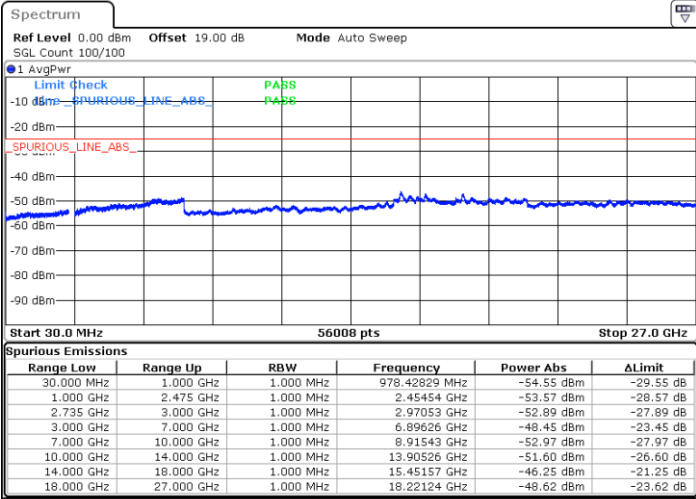

LTE Band 41C / 20MHz+15MHz

64QAM

Highest Channel / 1RB0 and 1RB74

Highest Channel / 1RB99 and 1RB0

Date: 12.JUL.2022 20:58:31

Date: 12.JUL.2022 20:57:21

Highest Channel / FullIRB

N/A

Date: 12.JUL.2022 21:04:23

LTE Band 41C / 20MHz+20MHz

64QAM

Lowest Channel / 1RB0 and 1RB99

Lowest Channel / 1RB99 and 1RB0

Date: 12.JUL.2022 18:47:43

Date: 12.JUL.2022 18:41:51

Lowest Channel / FullRB

N/A

Date: 12.JUL.2022 18:48:54

LTE Band 41C / 20MHz+20MHz

64QAM

MiddleChannel / 1RB0 and 1RB99

Middle Channel / 1RB99 and 1RB0

Date: 12.JUL.2022 18:55:59

Date: 12.JUL.2022 19:01:50