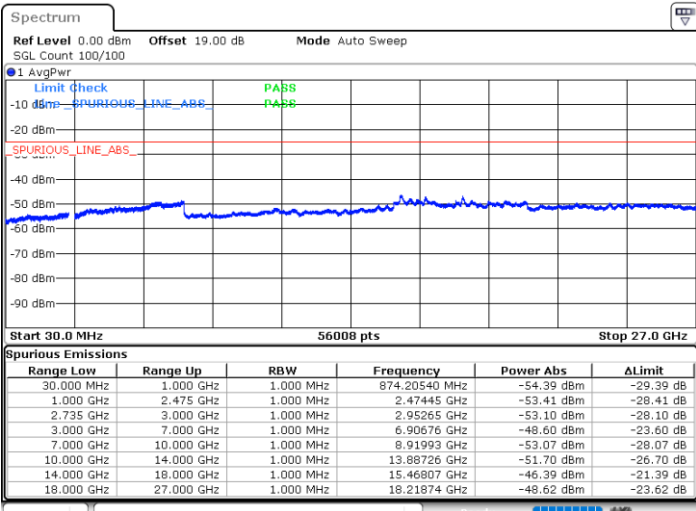

Date: 13.JUL.2022 15:54:55

Date: 13.JUL.2022 15:53:41

Highest Channel / FullIRB

N/A

Date: 13.JUL.2022 16:01:04

LTE Band 41C / 15MHz+20MHz

64QAM

Lowest Channel / 1RB0 and 1RB99

Lowest Channel / 1RB74 and 1RB0

Date: 13.JUL.2022 02:14:49

Date: 13.JUL.2022 02:09:01

Lowest Channel / FullRB

N/A

Date: 13.JUL.2022 02:16:00

LTE Band 41C / 15MHz+20MHz

64QAM

Middle Channel / 1RB0 and 1RB9

Middle Channel / 1RB74 and 1RB0

Date: 13.JUL.2022 02:24:07

Date: 13.JUL.2022 02:29:56

Middle Channel / FullIRB

N/A

Date: 13.JUL.2022 02:22:57

LTE Band 41C / 15MHz+20MHz