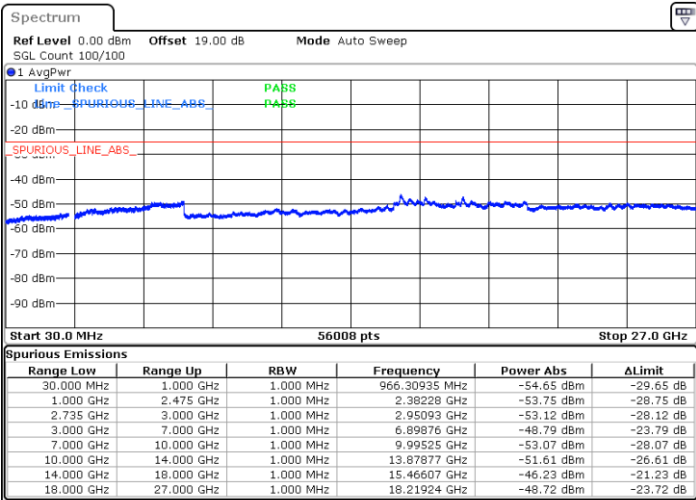

LTE Band 41C / 5MHz+20MHz

64QAM

Highest Channel / 1RB0 and 1RB99

Highest Channel / 1RB24 and 1RB0

Date: 13.JUL.2022 10:39:00

Date: 13.JUL.2022 10:37:50

Highest Channel / FullIRB

N/A

Date: 13.JUL.2022 10:44:48

LTE Band 41C / 10MHz+15MHz

64QAM

Lowest Channel / 1RB0 and 1RB74

Lowest Channel / 1RB49 and 1RB0

Date: 13.JUL.2022 14:24:35

Date: 13.JUL.2022 14:18:27

Lowest Channel / FullRB