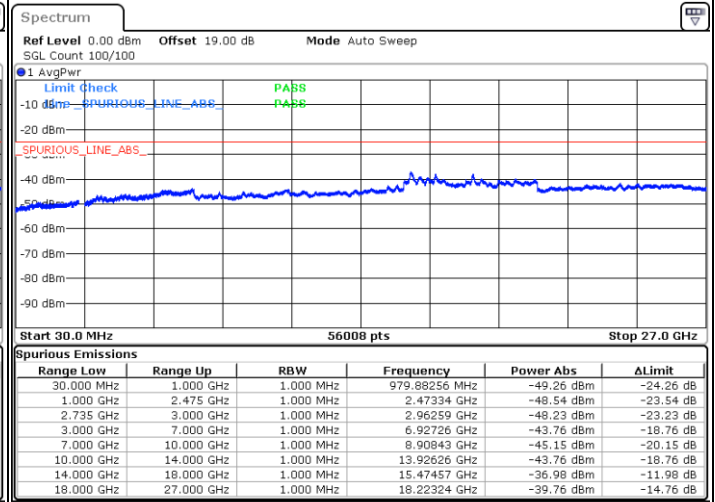

Middle Channel / 1RB49 and 1RB0

Date: 13.JUL.2022 11:40:20

Date: 13.JUL.2022 11:46:29

Middle Channel / FullIRB

N/A

Date: 13.JUL.2022 11:39:05

LTE Band 41C / 10MHz+20MHz

64QAM

Highest Channel / 1RB0 and 1RB99

Highest Channel / 1RB49 and 1RB0

Date: 13.JUL.2022 12:02:39

Date: 13.JUL.2022 12:01:25

Highest Channel / FullIRB

N/A

Date: 13.JUL.2022 12:08:48

LTE Band 41C / 15MHz+10MHz

64QAM

Lowest Channel / 1RB0 and 1RB49

Lowest Channel / 1RB74 and 1RB0

Date: 13.JUL.2022 16:58:52

Date: 13.JUL.2022 16:52:42

Lowest Channel / FullRB

N/A

Date: 13.JUL.2022 17:00:07