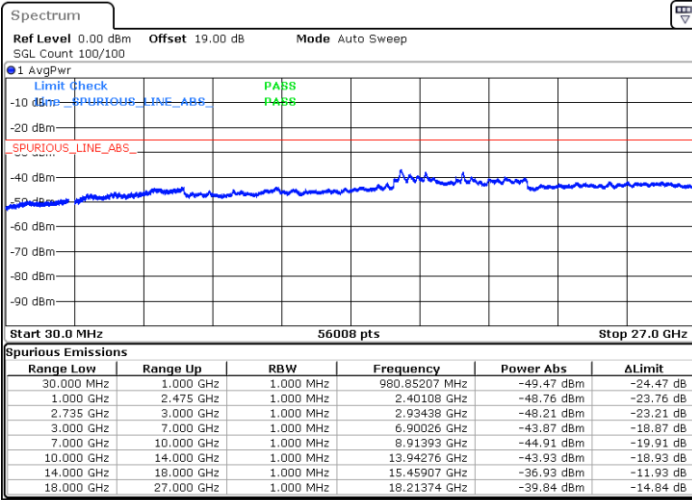

N/A

Date: 13.JUL.2022 14:25:50

LTE Band 41C / 10MHz+15MHz

64QAM

MiddleChannel / 1RB0 and 1RB74

Middle Channel / 1RB49 and 1RB0

Date: 13.JUL.2022 14:33:56

Date: 13.JUL.2022 14:40:05

Middle Channel / FullIRB

N/A

Date: 13.JUL.2022 14:32:42

LTE Band 41C / 10MHz+15MHz

64QAM

Highest Channel / 1RB0 and 1RB74

Highest Channel / 1RB49 and 1RB0

Date: 13.JUL.2022 14:45:04

Date: 13.JUL.2022 14:43:50

Highest Channel / FullIRB

N/A

Date: 13.JUL.2022 14:51:13

LTE Band 41C / 10MHz+20MHz

64QAM

Lowest Channel / 1RB0 and 1RB99

Lowest Channel / 1RB49 and 1RB0