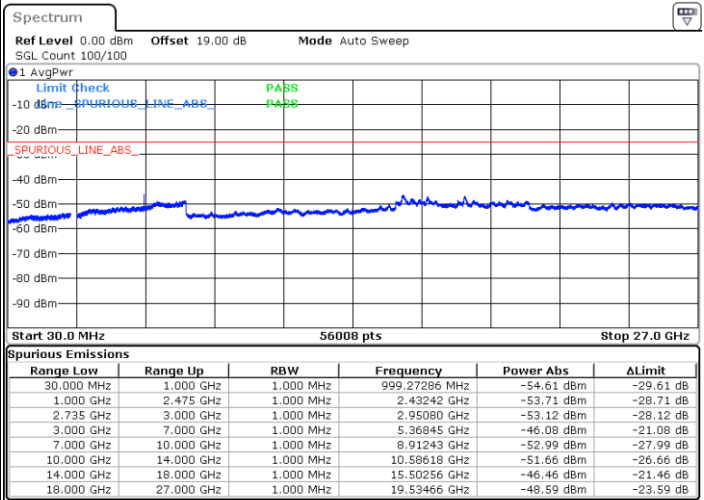

Date: 13.JUL.2022 01:20:01

LTE Band 41C / 20MHz+5MHz

64QAM

Middle Channel / 1RB0 and 1RB24

Middle Channel / 1RB99 and 1RB0

Date: 13.JUL.2022 01:27:43

Date: 13.JUL.2022 01:33:33

Middle Channel / FullRB

N/A

Date: 13.JUL.2022 01:26:33

LTE Band 41C / 20MHz+5MHz

64QAM

Highest Channel / 1RB0 and 1RB24

Highest Channel / 1RB99 and 1RB0

Date: 13.JUL.2022 01:49:31

Date: 13.JUL.2022 01:48:21

Highest Channel / FullIRB

N/A

Date: 13.JUL.2022 01:55:19

LTE Band 41C / 20MHz+10MHz

64QAM

Lowest Channel / 1RB0 and 1RB49

Lowest Channel / 1RB99 and 1RB0

Date: 12.JUL.2022 21:38:12