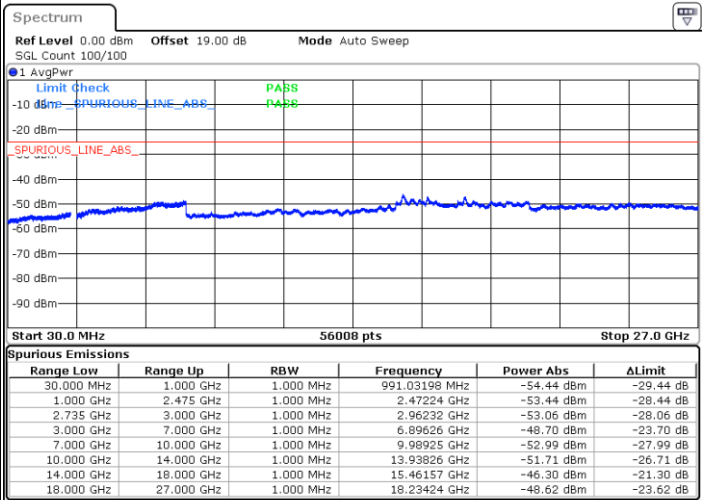

64QAM

Highest Channel / 1RB0 and 1RB99

Highest Channel / 1RB74 and 1RB0

Date: 13.JUL.2022 02:45:55

Date: 13.JUL.2022 02:44:45

Highest Channel / FullIRB

N/A

Date: 13.JUL.2022 02:51:44

LTE Band 41C / 20MHz+5MHz

64QAM

Lowest Channel / 1RB0 and 1RB24

Lowest Channel / 1RB99 and 1RB0

Date: 13.JUL.2022 01:18:51

Date: 13.JUL.2022 01:13:02

Lowest Channel / FullRB

N/A

Date: 13.JUL.2022 01:20:01

LTE Band 41C / 20MHz+5MHz

64QAM

Middle Channel / 1RB0 and 1RB24

Middle Channel / 1RB99 and 1RB0

Date: 13.JUL.2022 01:27:43

Date: 13.JUL.2022 01:33:33

Middle Channel / FullRB