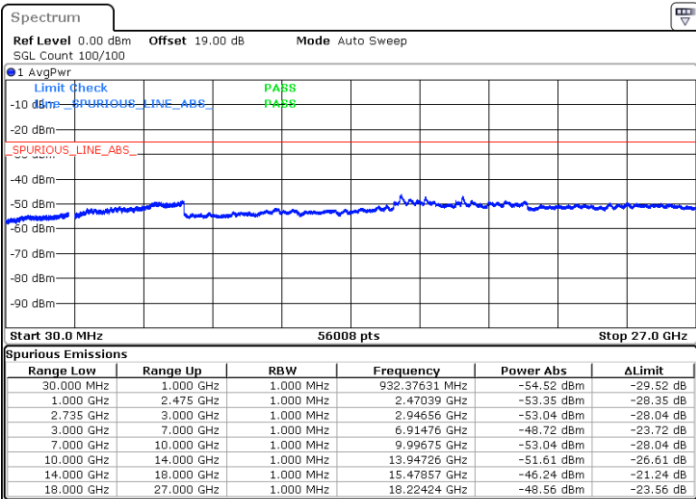

LTE Band 41C / 20MHz+5MHz

64QAM

Lowest Channel / 1RB0 and 1RB24

Lowest Channel / 1RB99 and 1RB0

Date: 13.JUL.2022 01:18:51

Date: 13.JUL.2022 01:13:02

Lowest Channel / FullRB

N/A

Date: 13.JUL.2022 01:20:01

LTE Band 41C / 20MHz+5MHz

64QAM

Middle Channel / 1RB0 and 1RB24

Middle Channel / 1RB99 and 1RB0

Date: 13.JUL.2022 01:27:43

Date: 13.JUL.2022 01:33:33

Middle Channel / FullRB

N/A

Date: 13.JUL.2022 01:26:33

LTE Band 41C / 20MHz+5MHz

64QAM

Highest Channel / 1RB0 and 1RB24

Highest Channel / 1RB99 and 1RB0

Date: 13.JUL.2022 01:49:31

Date: 13.JUL.2022 01:48:21

Highest Channel / FullIRB

N/A

Date: 13.JUL.2022 01:55:19

LTE Band 41C / 20MHz+10MHz

64QAM

Lowest Channel / 1RB0 and 1RB49

Lowest Channel / 1RB99 and 1RB0

Date: 12.JUL.2022 21:38:12