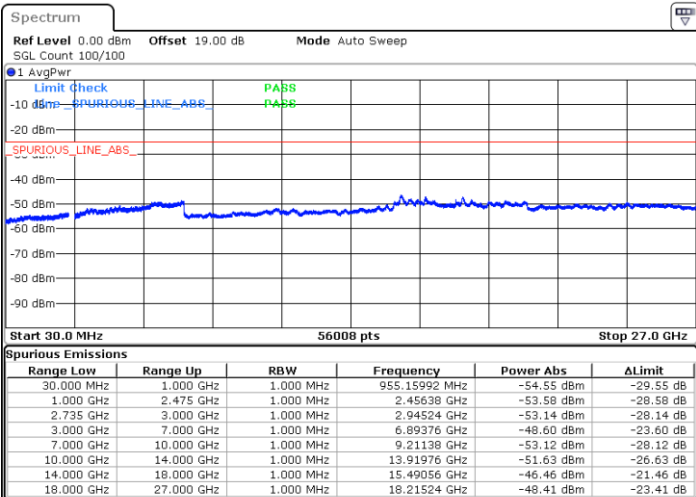

Date: 13.JUL.2022 01:20:01

LTE Band 41C / 20MHz+5MHz

64QAM

Middle Channel / 1RB0 and 1RB24

Middle Channel / 1RB99 and 1RB0

Date: 13.JUL.2022 01:27:43

Date: 13.JUL.2022 01:33:33

Middle Channel / FullRB

N/A

Date: 13.JUL.2022 01:26:33

LTE Band 41C / 20MHz+5MHz

64QAM

Highest Channel / 1RB0 and 1RB24

Highest Channel / 1RB99 and 1RB0

Date: 13.JUL.2022 01:49:31

Date: 13.JUL.2022 01:48:21

Highest Channel / FullIRB

N/A

Date: 13.JUL.2022 01:55:19

LTE Band 41C / 20MHz+10MHz

64QAM

Lowest Channel / 1RB0 and 1RB49

Lowest Channel / 1RB99 and 1RB0

Date: 12.JUL.2022 21:38:12