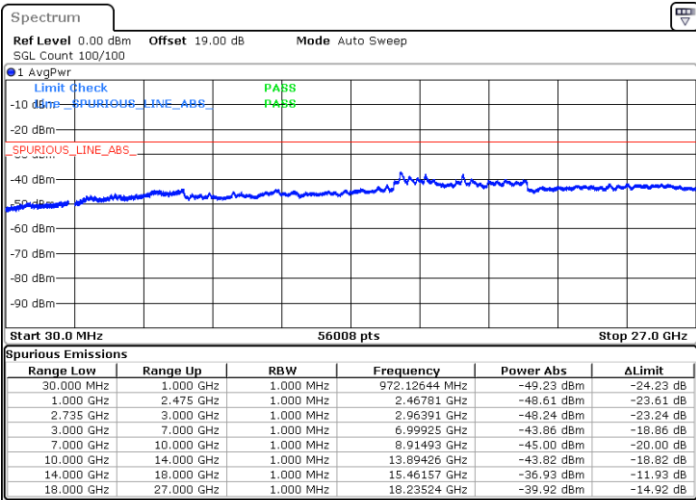

Date: 13.JUL.2022 10:44:48

LTE Band 41C / 10MHz+15MHz

64QAM

Lowest Channel / 1RB0 and 1RB74

Lowest Channel / 1RB49 and 1RB0

Date: 13.JUL.2022 14:24:35

Date: 13.JUL.2022 14:18:27

Lowest Channel / FullRB

N/A

Date: 13.JUL.2022 14:25:50

LTE Band 41C / 10MHz+15MHz

64QAM

MiddleChannel / 1RB0 and 1RB74

Middle Channel / 1RB49 and 1RB0

Date: 13.JUL.2022 14:33:56

Date: 13.JUL.2022 14:40:05

Middle Channel / FullIRB

N/A

Date: 13.JUL.2022 14:32:42

LTE Band 41C / 10MHz+15MHz

64QAM

Highest Channel / 1RB0 and 1RB74

Highest Channel / 1RB49 and 1RB0

Date: 13.JUL.2022 14:45:04

Date: 13.JUL.2022 14:43:50

Highest Channel / FullIRB

N/A

Date: 13.JUL.2022 14:51:13

LTE Band 41C / 10MHz+20MHz

64QAM

Lowest Channel / 1RB0 and 1RB99

Lowest Channel / 1RB49 and 1RB0