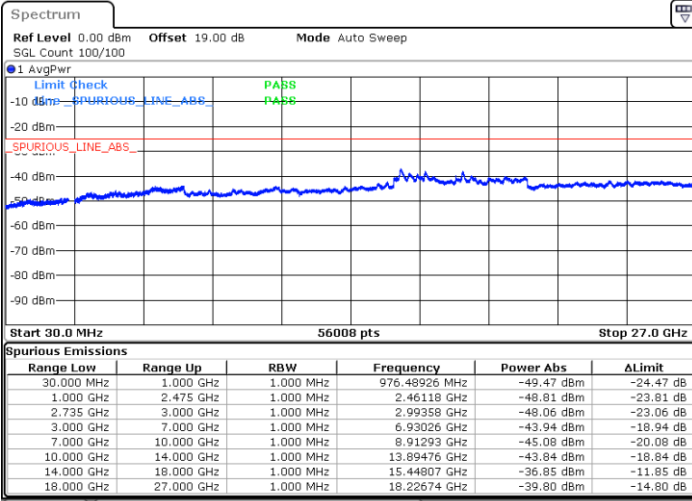

LTE Band 41C / 15MHz+10MHz

64QAM

Middle Channel / 1RB0 and 1RB49

Middle Channel / 1RB74 and 1RB0

Date: 13.JUL.2022 17:07:34

Date: 13.JUL.2022 17:13:44

Middle Channel / FullRB

N/A

Date: 13.JUL.2022 17:06:20

LTE Band 41C / 15MHz+10MHz

64QAM

Highest Channel / 1RB0 and 1RB49

Highest Channel / 1RB74 and 1RB0

Date: 13.JUL.2022 17:29:52

Date: 13.JUL.2022 17:28:39

Highest Channel / FullIRB

N/A

Date: 13.JUL.2022 17:36:02

LTE Band 41C / 15MHz+15MHz

64QAM

Lowest Channel / 1RB0 and 1RB74

Lowest Channel / 1RB74 and 1RB0

Date: 13.JUL.2022 15:21:07

Date: 13.JUL.2022 15:14:58