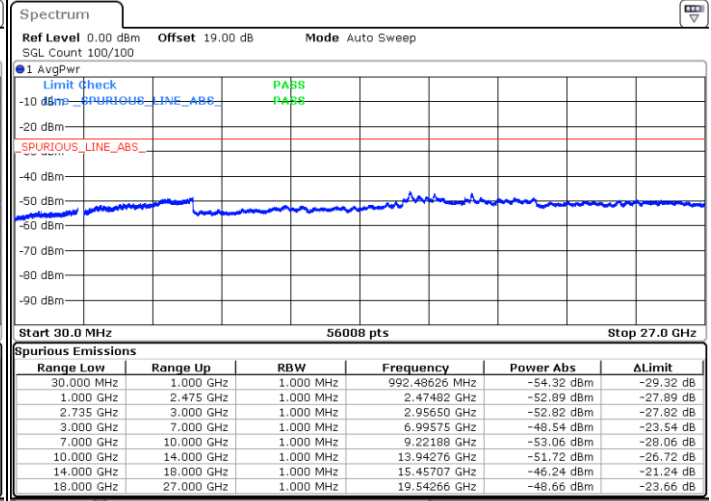

LTE Band 41C / 20MHz+15MHz

64QAM

Highest Channel / 1RB0 and 1RB74

Highest Channel / 1RB99 and 1RB0

Date: 12.JUL.2022 20:58:31

Date: 12.JUL.2022 20:57:21

Highest Channel / FullIRB

N/A

Date: 12.JUL.2022 21:04:23

LTE Band 41C / 20MHz+20MHz

64QAM

Lowest Channel / 1RB0 and 1RB99

Lowest Channel / 1RB99 and 1RB0

Date: 12.JUL.2022 18:47:43

Date: 12.JUL.2022 18:41:51

Lowest Channel / FullRB

N/A

Date: 12.JUL.2022 18:48:54

LTE Band 41C / 20MHz+20MHz

64QAM

MiddleChannel / 1RB0 and 1RB99

Middle Channel / 1RB99 and 1RB0

Date: 12.JUL.2022 18:55:59

Date: 12.JUL.2022 19:01:50