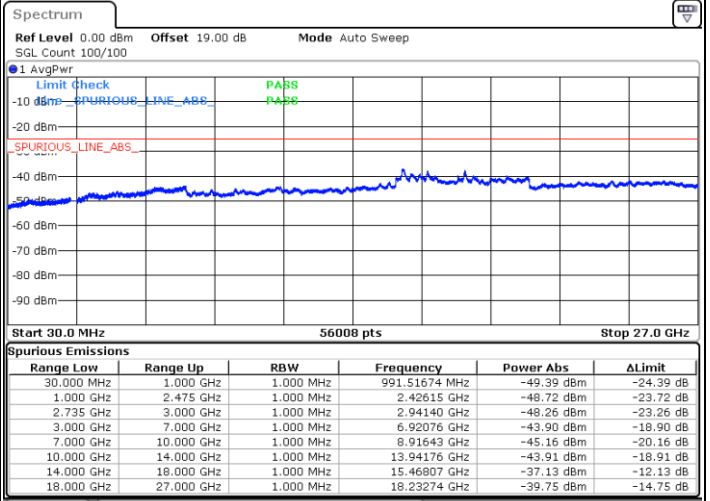

Highest Channel / 1RB0 and 1RB99

Highest Channel / 1RB49 and 1RB0

Date: 13.JUL.2022 12:02:39

Date: 13.JUL.2022 12:01:25

Highest Channel / FullIRB

N/A

Date: 13.JUL.2022 12:08:48

LTE Band 41C / 15MHz+10MHz

64QAM

Lowest Channel / 1RB0 and 1RB49

Lowest Channel / 1RB74 and 1RB0

Date: 13.JUL.2022 16:58:52

Date: 13.JUL.2022 16:52:42

Lowest Channel / FullRB

N/A

Date: 13.JUL.2022 17:00:07

LTE Band 41C / 15MHz+10MHz

64QAM

Middle Channel / 1RB0 and 1RB49

Middle Channel / 1RB74 and 1RB0

Date: 13.JUL.2022 17:07:34

Date: 13.JUL.2022 17:13:44

Middle Channel / FullRB

N/A

Date: 13.JUL.2022 17:06:20

LTE Band 41C / 15MHz+10MHz

64QAM

Highest Channel / 1RB0 and 1RB49

Highest Channel / 1RB74 and 1RB0

Date: 13.JUL.2022 17:29:52

Date: 13.JUL.2022 17:28:39

Highest Channel / FullIRB