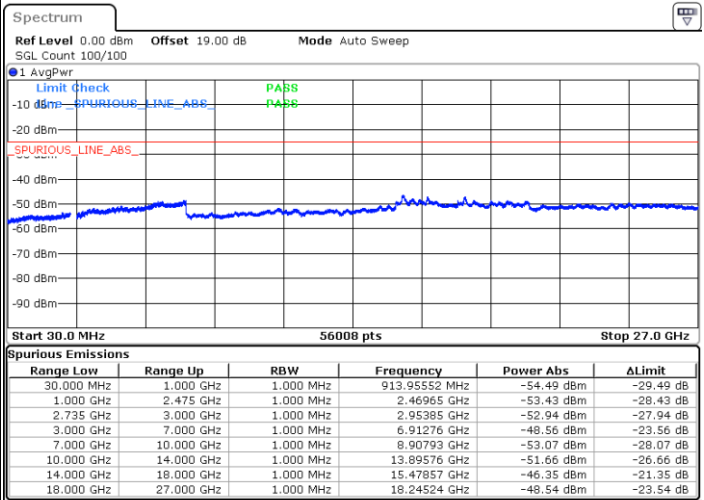

Highest Channel / FullIRB

N/A

Date: 13.JUL.2022 01:55:19

LTE Band 41C / 20MHz+10MHz

64QAM

Lowest Channel / 1RB0 and 1RB49

Lowest Channel / 1RB99 and 1RB0

Date: 12.JUL.2022 21:38:12

Date: 12.JUL.2022 21:32:20

Lowest Channel / FullRB

N/A

Date: 12.JUL.2022 21:39:23

LTE Band 41C / 20MHz+10MHz

64QAM

Middle Channel / 1RB0 and 1RB49

Middle Channel / 1RB99 and 1RB0

Date: 12.JUL.2022 21:48:03

Date: 12.JUL.2022 21:53:56

Middle Channel / FullIRB

N/A

Date: 12.JUL.2022 21:46:53

LTE Band 41C / 20MHz+10MHz

64QAM

Highest Channel / 1RB0 and 1RB49

Highest Channel / 1RB99 and 1RB0

Date: 12.JUL.2022 22:10:00

Date: 12.JUL.2022 22:08:49

Highest Channel / FullIRB

N/A

Date: 12.JUL.2022 22:15:51

LTE Band 41C / 20MHz+15MHz

64QAM