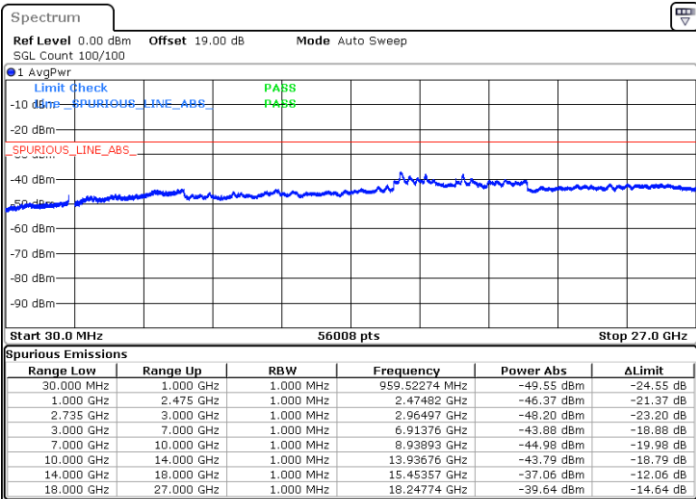

Highest Channel / 1RB0 and 1RB99

Highest Channel / 1RB49 and 1RB0

Date: 13.JUL.2022 12:02:39

Date: 13.JUL.2022 12:01:25

Highest Channel / FullIRB

N/A

Date: 13.JUL.2022 12:08:48

LTE Band 41C / 15MHz+10MHz

64QAM

Lowest Channel / 1RB0 and 1RB49

Lowest Channel / 1RB74 and 1RB0

Date: 13.JUL.2022 16:58:52

Date: 13.JUL.2022 16:52:42

Lowest Channel / FullRB

N/A

Date: 13.JUL.2022 17:00:07

LTE Band 41C / 15MHz+10MHz

64QAM

Middle Channel / 1RB0 and 1RB49

Middle Channel / 1RB74 and 1RB0

Date: 13.JUL.2022 17:07:34

Date: 13.JUL.2022 17:13:44

Middle Channel / FullRB

N/A

Date: 13.JUL.2022 17:06:20

LTE Band 41C / 15MHz+10MHz

64QAM

Highest Channel / 1RB0 and 1RB49

Highest Channel / 1RB74 and 1RB0

Date: 13.JUL.2022 17:29:52

Date: 13.JUL.2022 17:28:39

Highest Channel / FullIRB