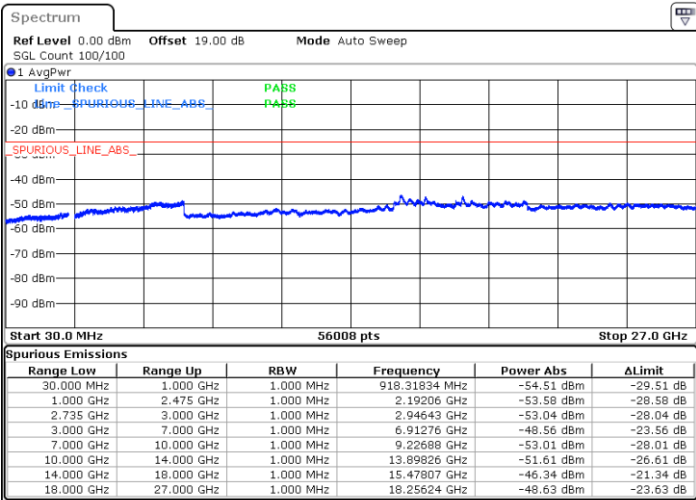

Date: 13.JUL.2022 01:20:01

LTE Band 41C / 20MHz+5MHz

64QAM

Middle Channel / 1RB0 and 1RB24

Middle Channel / 1RB99 and 1RB0

Date: 13.JUL.2022 01:27:43

Date: 13.JUL.2022 01:33:33

Middle Channel / FullRB

N/A

Date: 13.JUL.2022 01:26:33

LTE Band 41C / 20MHz+5MHz

64QAM

Highest Channel / 1RB0 and 1RB24

Highest Channel / 1RB99 and 1RB0

Date: 13.JUL.2022 01:49:31

Date: 13.JUL.2022 01:48:21

Highest Channel / FullIRB

N/A

Date: 13.JUL.2022 01:55:19

LTE Band 41C / 20MHz+10MHz

64QAM

Lowest Channel / 1RB0 and 1RB49

Lowest Channel / 1RB99 and 1RB0

Date: 12.JUL.2022 21:38:12