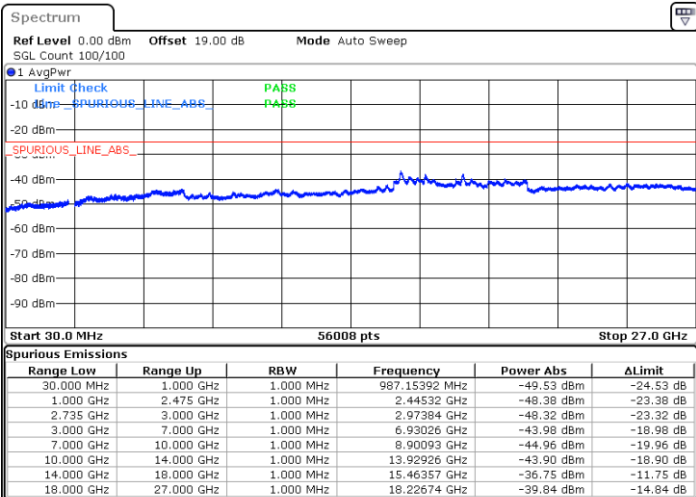

Date: 13.JUL.2022 10:44:48

LTE Band 41C / 10MHz+15MHz

64QAM

Lowest Channel / 1RB0 and 1RB74

Lowest Channel / 1RB49 and 1RB0

Date: 13.JUL.2022 14:24:35

Date: 13.JUL.2022 14:18:27

Lowest Channel / FullRB

N/A

Date: 13.JUL.2022 14:25:50

LTE Band 41C / 10MHz+15MHz

64QAM

MiddleChannel / 1RB0 and 1RB74

Middle Channel / 1RB49 and 1RB0

Date: 13.JUL.2022 14:33:56

Date: 13.JUL.2022 14:40:05

Middle Channel / FullIRB

N/A

Date: 13.JUL.2022 14:32:42

LTE Band 41C / 10MHz+15MHz

64QAM

Highest Channel / 1RB0 and 1RB74

Highest Channel / 1RB49 and 1RB0

Date: 13.JUL.2022 14:45:04

Date: 13.JUL.2022 14:43:50

Highest Channel / FullIRB

N/A

Date: 13.JUL.2022 14:51:13

LTE Band 41C / 10MHz+20MHz

64QAM

Lowest Channel / 1RB0 and 1RB99

Lowest Channel / 1RB49 and 1RB0