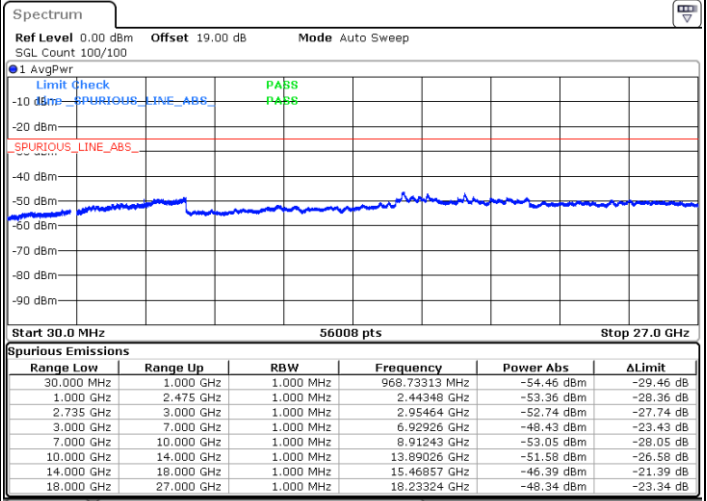

Highest Channel / 1RB99 and 1RB0

Date: 12.JUL.2022 22:10:00

Date: 12.JUL.2022 22:08:49

Highest Channel / FullIRB

N/A

Date: 12.JUL.2022 22:15:51

LTE Band 41C / 20MHz+15MHz

64QAM

Lowest Channel / 1RB0 and 1RB74

Lowest Channel / 1RB99 and 1RB0

Date: 12.JUL.2022 20:27:41

Date: 12.JUL.2022 20:21:49

Lowest Channel / FullRB

N/A

Date: 12.JUL.2022 20:28:52

LTE Band 41C / 20MHz+15MHz

64QAM

Middle Channel / 1RB0 and 1RB74

Middle Channel / 1RB99 and 1RB0

Date: 12.JUL.2022 20:36:36

Date: 12.JUL.2022 20:42:28

Middle Channel / FullIRB

N/A

Date: 12.JUL.2022 20:35:25

LTE Band 41C / 20MHz+15MHz

64QAM

Highest Channel / 1RB0 and 1RB74

Highest Channel / 1RB99 and 1RB0

Date: 12.JUL.2022 20:58:31

Date: 12.JUL.2022 20:57:21

Highest Channel / FullIRB

N/A