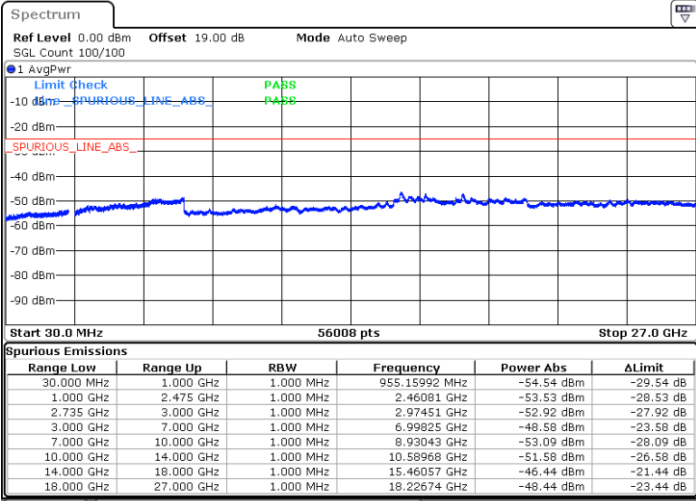

Highest Channel / 1RB99 and 1RB0

Date: 12.JUL.2022 22:10:00

Date: 12.JUL.2022 22:08:49

Highest Channel / FullIRB

N/A

Date: 12.JUL.2022 22:15:51

LTE Band 41C / 20MHz+15MHz

64QAM

Lowest Channel / 1RB0 and 1RB74

Lowest Channel / 1RB99 and 1RB0

Date: 12.JUL.2022 20:27:41

Date: 12.JUL.2022 20:21:49

Lowest Channel / FullRB

N/A

Date: 12.JUL.2022 20:28:52

LTE Band 41C / 20MHz+15MHz

64QAM

Middle Channel / 1RB0 and 1RB74

Middle Channel / 1RB99 and 1RB0

Date: 12.JUL.2022 20:36:36

Date: 12.JUL.2022 20:42:28

Middle Channel / FullIRB

N/A

Date: 12.JUL.2022 20:35:25

LTE Band 41C / 20MHz+15MHz

64QAM

Highest Channel / 1RB0 and 1RB74

Highest Channel / 1RB99 and 1RB0

Date: 12.JUL.2022 20:58:31

Date: 12.JUL.2022 20:57:21

Highest Channel / FullIRB

N/A