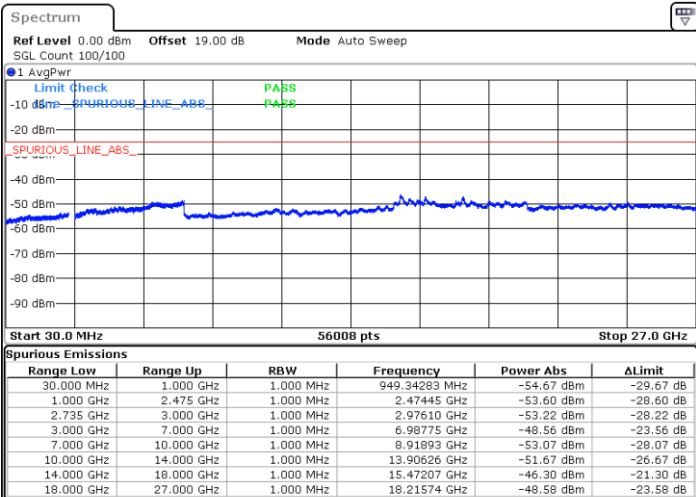

Date: 13.JUL.2022 11:30:59

Date: 13.JUL.2022 11:25:08

Lowest Channel / FullRB

N/A

Date: 13.JUL.2022 11:32:14

LTE Band 41C / 10MHz+20MHz

64QAM

Middle Channel / 1RB0 and 1RB9

Middle Channel / 1RB49 and 1RB0

Date: 13.JUL.2022 11:40:20

Date: 13.JUL.2022 11:46:29

Middle Channel / FullIRB

N/A

Date: 13.JUL.2022 11:39:05

LTE Band 41C / 10MHz+20MHz

64QAM

Highest Channel / 1RB0 and 1RB99

Highest Channel / 1RB49 and 1RB0

Date: 13.JUL.2022 12:02:39

Date: 13.JUL.2022 12:01:25

Highest Channel / FullIRB

N/A

Date: 13.JUL.2022 12:08:48

LTE Band 41C / 15MHz+10MHz