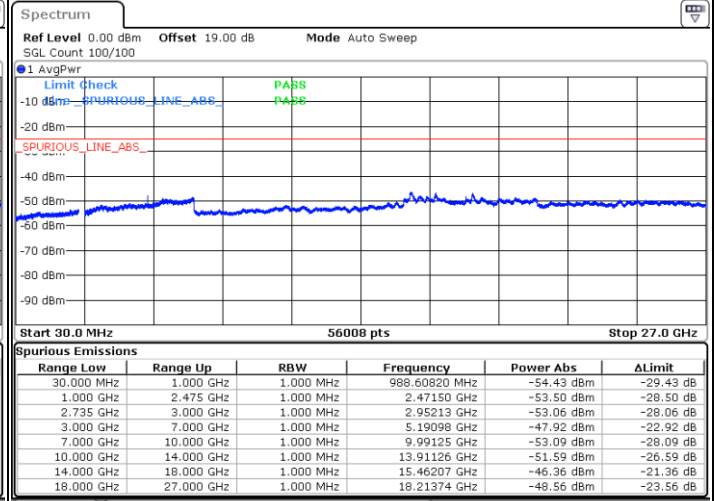

Highest Channel / 1RB99 and 1RB0

Date: 12.JUL.2022 22:10:00

Date: 12.JUL.2022 22:08:49

Highest Channel / FullIRB

N/A

Date: 12.JUL.2022 22:15:51

LTE Band 41C / 20MHz+15MHz

64QAM

Lowest Channel / 1RB0 and 1RB74

Lowest Channel / 1RB99 and 1RB0

Date: 12.JUL.2022 20:27:41

Date: 12.JUL.2022 20:21:49

Lowest Channel / FullRB

N/A

Date: 12.JUL.2022 20:28:52

LTE Band 41C / 20MHz+15MHz

64QAM

Middle Channel / 1RB0 and 1RB74

Middle Channel / 1RB99 and 1RB0

Date: 12.JUL.2022 20:36:36

Date: 12.JUL.2022 20:42:28

Middle Channel / FullIRB

N/A

Date: 12.JUL.2022 20:35:25

LTE Band 41C / 20MHz+15MHz

64QAM

Highest Channel / 1RB0 and 1RB74

Highest Channel / 1RB99 and 1RB0

Date: 12.JUL.2022 20:58:31

Date: 12.JUL.2022 20:57:21

Highest Channel / FullIRB

N/A