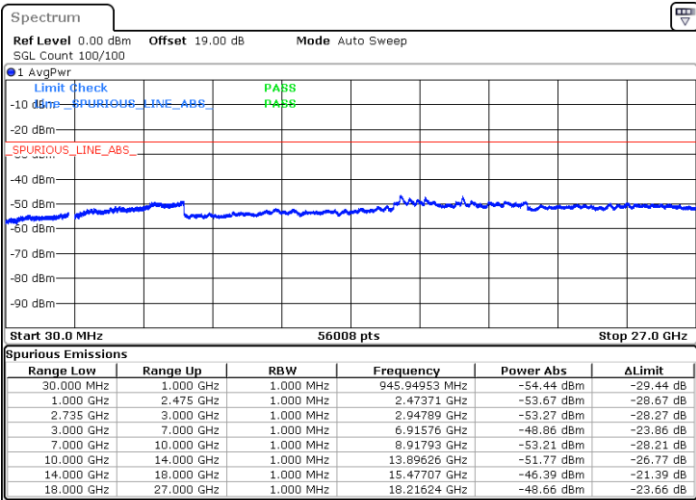

Middle Channel / FullIRB

N/A

Date: 13.JUL.2022 14:32:42

LTE Band 41C / 10MHz+15MHz

64QAM

Highest Channel / 1RB0 and 1RB74

Highest Channel / 1RB49 and 1RB0

Date: 13.JUL.2022 14:45:04

Date: 13.JUL.2022 14:43:50

Highest Channel / FullIRB

N/A

Date: 13.JUL.2022 14:51:13

LTE Band 41C / 10MHz+20MHz

64QAM

Lowest Channel / 1RB0 and 1RB99

Lowest Channel / 1RB49 and 1RB0

Date: 13.JUL.2022 11:30:59

Date: 13.JUL.2022 11:25:08

Lowest Channel / FullRB

N/A

Date: 13.JUL.2022 11:32:14

LTE Band 41C / 10MHz+20MHz

64QAM

Middle Channel / 1RB0 and 1RB9

Highest Channel / 1RB0 and 1RB99

Highest Channel / 1RB49 and 1RB0

Date: 13.JUL.2022 12:02:39

Date: 13.JUL.2022 12:01:25

Highest Channel / FullIRB

N/A

Date: 13.JUL.2022 12:08:48

LTE Band 41C / 15MHz+10MHz