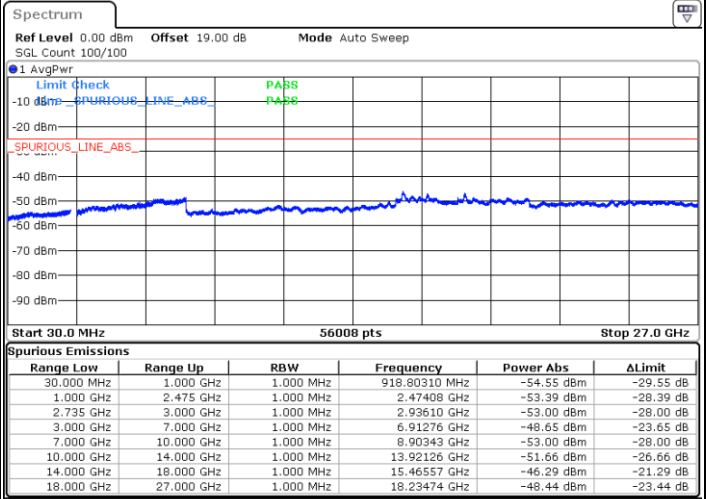

LTE Band 41C / 20MHz+15MHz

64QAM

Highest Channel / 1RB0 and 1RB74

Highest Channel / 1RB99 and 1RB0

Date: 12.JUL.2022 20:58:31

Date: 12.JUL.2022 20:57:21

Highest Channel / FullIRB

N/A

Date: 12.JUL.2022 21:04:23

LTE Band 41C / 20MHz+20MHz

64QAM

Lowest Channel / 1RB0 and 1RB99

Lowest Channel / 1RB99 and 1RB0

Date: 12.JUL.2022 18:47:43

Date: 12.JUL.2022 18:41:51

Lowest Channel / FullRB

N/A

Date: 12.JUL.2022 18:48:54

LTE Band 41C / 20MHz+20MHz

64QAM

MiddleChannel / 1RB0 and 1RB99

Middle Channel / 1RB99 and 1RB0

Date: 12.JUL.2022 18:55:59

Date: 12.JUL.2022 19:01:50