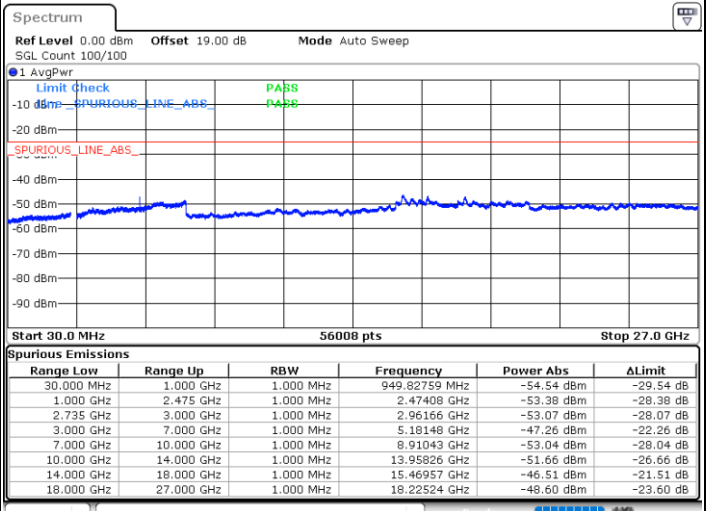

Date: 13.JUL.2022 15:54:55

Date: 13.JUL.2022 15:53:41

Highest Channel / FullIRB

N/A

Date: 13.JUL.2022 16:01:04

LTE Band 41C / 15MHz+20MHz

64QAM

Lowest Channel / 1RB0 and 1RB99

Lowest Channel / 1RB74 and 1RB0

Date: 13.JUL.2022 02:14:49

Date: 13.JUL.2022 02:09:01

Lowest Channel / FullRB

N/A

Date: 13.JUL.2022 02:16:00

LTE Band 41C / 15MHz+20MHz

64QAM

Middle Channel / 1RB0 and 1RB9

Middle Channel / 1RB74 and 1RB0

Date: 13.JUL.2022 02:24:07

Date: 13.JUL.2022 02:29:56

Middle Channel / FullIRB

N/A

Date: 13.JUL.2022 02:22:57

LTE Band 41C / 15MHz+20MHz