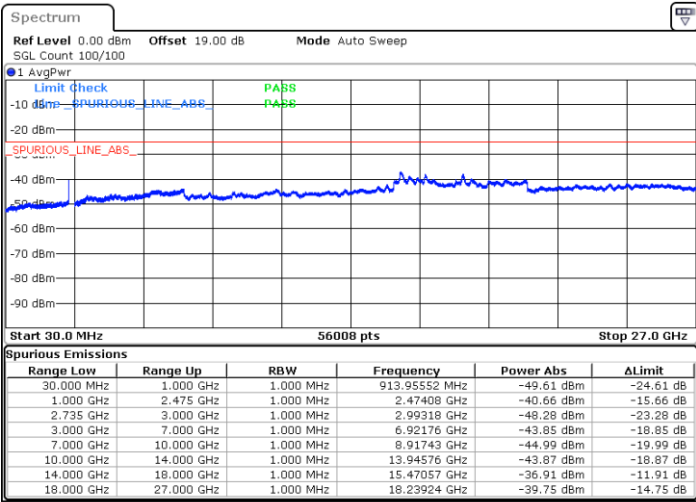

Middle Channel / 1RB49 and 1RB0

Date: 13.JUL.2022 11:40:20

Date: 13.JUL.2022 11:46:29

Middle Channel / FullIRB

N/A

Date: 13.JUL.2022 11:39:05

LTE Band 41C / 10MHz+20MHz

64QAM

Highest Channel / 1RB0 and 1RB99

Highest Channel / 1RB49 and 1RB0

Date: 13.JUL.2022 12:02:39

Date: 13.JUL.2022 12:01:25

Highest Channel / FullIRB

N/A

Date: 13.JUL.2022 12:08:48

LTE Band 41C / 15MHz+10MHz

64QAM

Lowest Channel / 1RB0 and 1RB49

Lowest Channel / 1RB74 and 1RB0

Date: 13.JUL.2022 16:58:52

Date: 13.JUL.2022 16:52:42

Lowest Channel / FullRB

N/A

Date: 13.JUL.2022 17:00:07