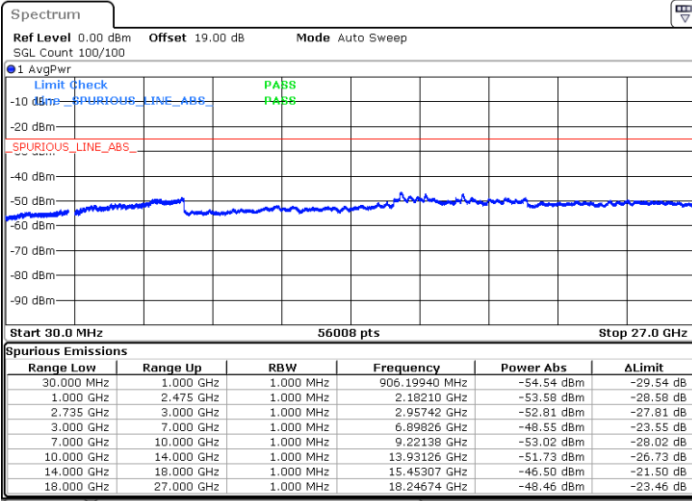

Highest Channel / 1RB99 and 1RB0

Date: 12.JUL.2022 22:10:00

Date: 12.JUL.2022 22:08:49

Highest Channel / FullIRB

N/A

Date: 12.JUL.2022 22:15:51

LTE Band 41C / 20MHz+15MHz

64QAM

Lowest Channel / 1RB0 and 1RB74

Lowest Channel / 1RB99 and 1RB0

Date: 12.JUL.2022 20:27:41

Date: 12.JUL.2022 20:21:49

Lowest Channel / FullRB

N/A

Date: 12.JUL.2022 20:28:52

LTE Band 41C / 20MHz+15MHz

64QAM

Middle Channel / 1RB0 and 1RB74

Middle Channel / 1RB99 and 1RB0

Date: 12.JUL.2022 20:36:36

Date: 12.JUL.2022 20:42:28

Middle Channel / FullIRB

N/A

Date: 12.JUL.2022 20:35:25

LTE Band 41C / 20MHz+15MHz

64QAM

Highest Channel / 1RB0 and 1RB74

Highest Channel / 1RB99 and 1RB0

Date: 12.JUL.2022 20:58:31

Date: 12.JUL.2022 20:57:21

Highest Channel / FullIRB

N/A