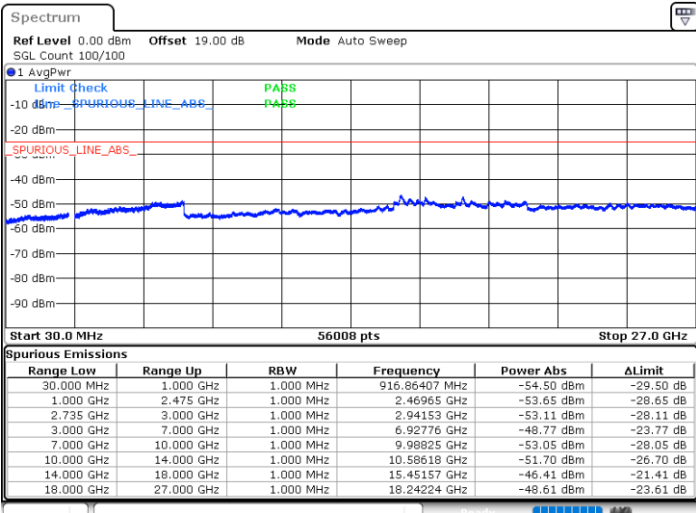

Highest Channel / 1RB0 and 1RB99

Highest Channel / 1RB49 and 1RB0

Date: 13.JUL.2022 12:02:39

Date: 13.JUL.2022 12:01:25

Highest Channel / FullIRB

N/A

Date: 13.JUL.2022 12:08:48

LTE Band 41C / 15MHz+10MHz