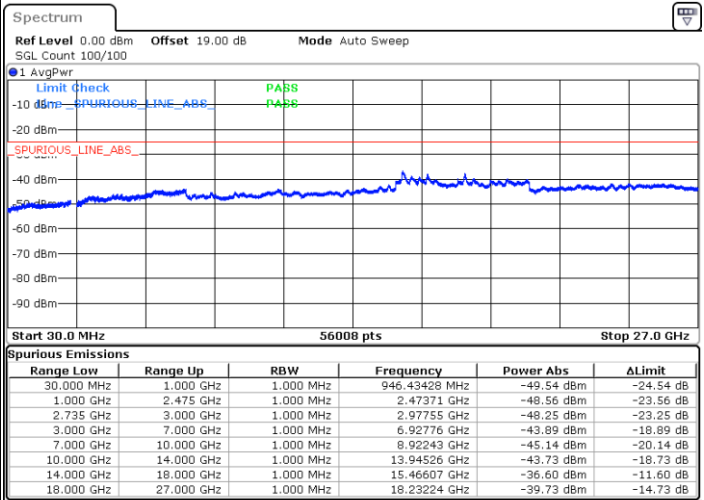

Date: 13.JUL.2022 17:06:20

LTE Band 41C / 15MHz+10MHz

64QAM

Highest Channel / 1RB0 and 1RB49

Highest Channel / 1RB74 and 1RB0

Date: 13.JUL.2022 17:29:52

Date: 13.JUL.2022 17:28:39

Highest Channel / FullIRB

N/A

Date: 13.JUL.2022 17:36:02

LTE Band 41C / 15MHz+15MHz

64QAM

Lowest Channel / 1RB0 and 1RB74

Lowest Channel / 1RB74 and 1RB0

Date: 13.JUL.2022 15:21:07

Date: 13.JUL.2022 15:14:58

Lowest Channel / FullRB

N/A

Date: 13.JUL.2022 15:22:21

LTE Band 41C / 15MHz+15MHz

64QAM

Middle Channel / 1RB0 and 1RB74

Middle Channel / 1RB74 and 1RB0

Date: 13.JUL.2022 15:32:35