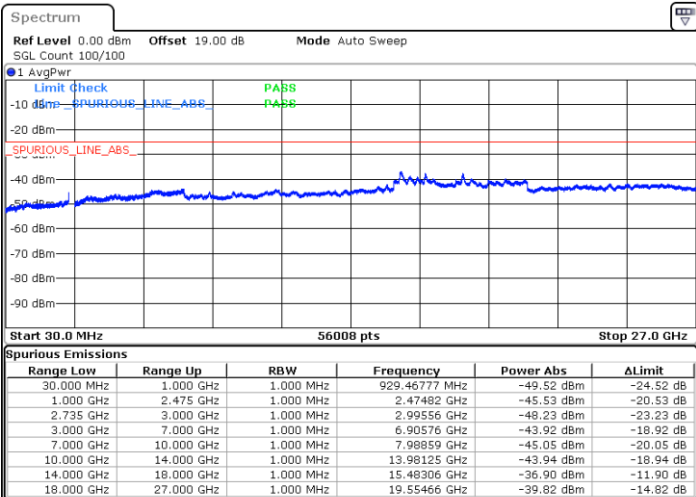

LTE Band 41C / 5MHz+20MHz

64QAM

Highest Channel / 1RB0 and 1RB99

Highest Channel / 1RB24 and 1RB0

Date: 13.JUL.2022 10:39:00

Date: 13.JUL.2022 10:37:50

Highest Channel / FullIRB

N/A

Date: 13.JUL.2022 10:44:48

LTE Band 41C / 10MHz+15MHz

64QAM

Lowest Channel / 1RB0 and 1RB74

Lowest Channel / 1RB49 and 1RB0

Date: 13.JUL.2022 14:24:35

Date: 13.JUL.2022 14:18:27

Lowest Channel / FullRB

N/A

Date: 13.JUL.2022 14:25:50

LTE Band 41C / 10MHz+15MHz

64QAM

MiddleChannel / 1RB0 and 1RB74

Middle Channel / 1RB49 and 1RB0

Date: 13.JUL.2022 14:33:56

Date: 13.JUL.2022 14:40:05

Middle Channel / FullIRB

N/A

Date: 13.JUL.2022 14:32:42

LTE Band 41C / 10MHz+15MHz

64QAM

Highest Channel / 1RB0 and 1RB74

Highest Channel / 1RB49 and 1RB0

Date: 13.JUL.2022 14:45:04