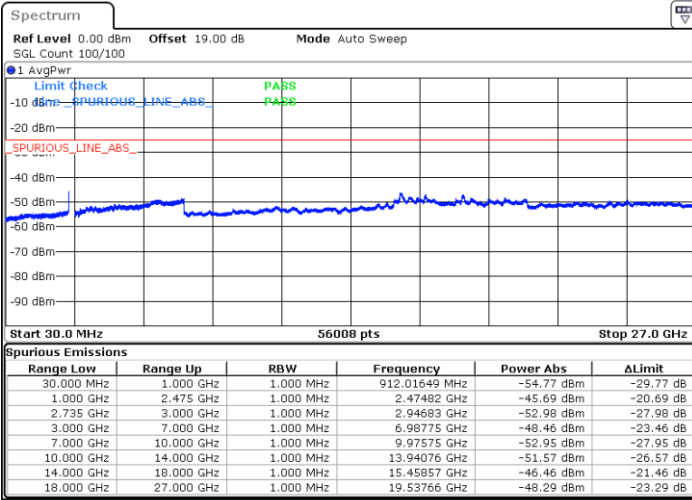

LTE Band 41C / 20MHz+15MHz

64QAM

Highest Channel / 1RB0 and 1RB74

Highest Channel / 1RB99 and 1RB0

Date: 12.JUL.2022 20:58:31

Date: 12.JUL.2022 20:57:21

Highest Channel / FullIRB

N/A

Date: 12.JUL.2022 21:04:23

LTE Band 41C / 20MHz+20MHz

64QAM

Lowest Channel / 1RB0 and 1RB99

Lowest Channel / 1RB99 and 1RB0

Date: 12.JUL.2022 18:47:43

Date: 12.JUL.2022 18:41:51

Lowest Channel / FullRB

N/A

Date: 12.JUL.2022 18:48:54

LTE Band 41C / 20MHz+20MHz

64QAM

MiddleChannel / 1RB0 and 1RB99

Middle Channel / 1RB99 and 1RB0

Date: 12.JUL.2022 18:55:59

Date: 12.JUL.2022 19:01:50