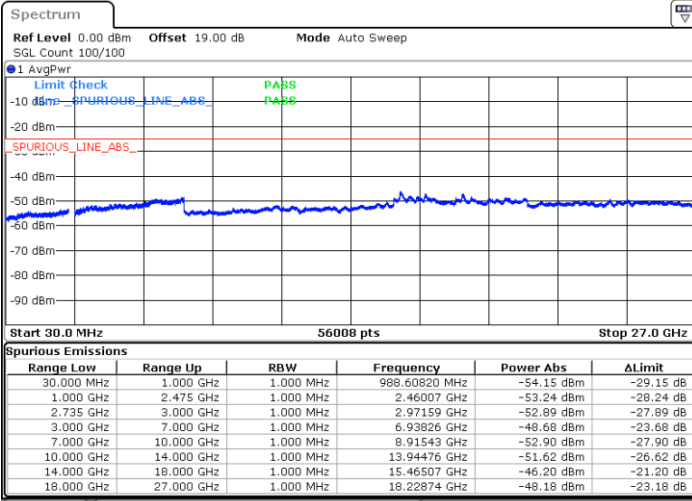

LTE Band 41C / 20MHz+15MHz

64QAM

Highest Channel / 1RB0 and 1RB74

Highest Channel / 1RB99 and 1RB0

Date: 12.JUL.2022 20:58:31

Date: 12.JUL.2022 20:57:21

Highest Channel / FullIRB

N/A

Date: 12.JUL.2022 21:04:23

LTE Band 41C / 20MHz+20MHz

64QAM

Lowest Channel / 1RB0 and 1RB99

Lowest Channel / 1RB99 and 1RB0

Date: 12.JUL.2022 18:47:43

Date: 12.JUL.2022 18:41:51

Lowest Channel / FullRB

N/A

Date: 12.JUL.2022 18:48:54

LTE Band 41C / 20MHz+20MHz

64QAM

MiddleChannel / 1RB0 and 1RB99

Middle Channel / 1RB99 and 1RB0

Date: 12.JUL.2022 18:55:59

Date: 12.JUL.2022 19:01:50