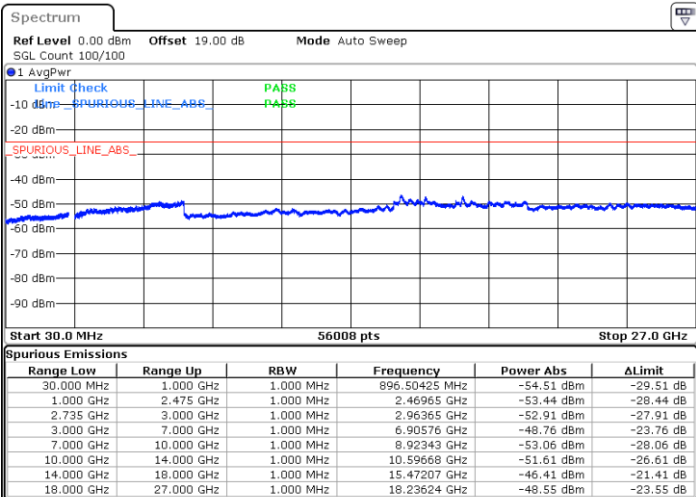

Middle Channel / 1RB0 and 1RB9

Middle Channel / 1RB74 and 1RB0

Date: 13.JUL.2022 02:24:07

Date: 13.JUL.2022 02:29:56

Middle Channel / FullIRB

N/A

Date: 13.JUL.2022 02:22:57

LTE Band 41C / 15MHz+20MHz

64QAM

Highest Channel / 1RB0 and 1RB99

Highest Channel / 1RB74 and 1RB0

Date: 13.JUL.2022 02:45:55

Date: 13.JUL.2022 02:44:45

Highest Channel / FullIRB

N/A

Date: 13.JUL.2022 02:51:44

LTE Band 41C / 20MHz+5MHz

64QAM

Lowest Channel / 1RB0 and 1RB24

Lowest Channel / 1RB99 and 1RB0

Date: 13.JUL.2022 01:18:51

Date: 13.JUL.2022 01:13:02

Lowest Channel / FullRB

N/A