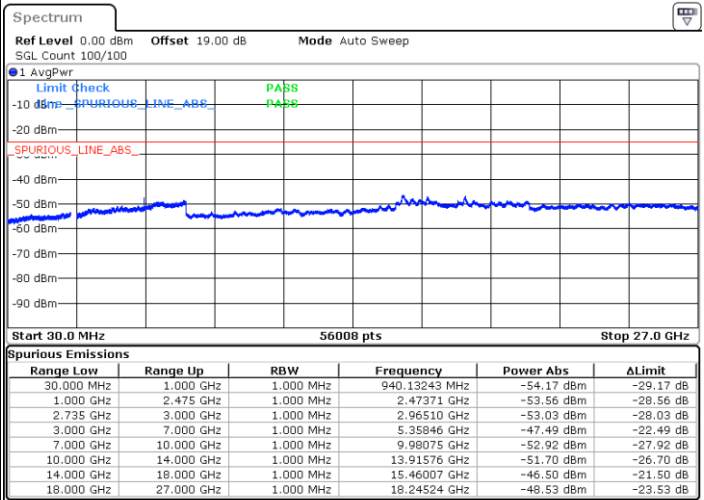

Date: 12.JUL.2022 21:32:20

Lowest Channel / FullRB

N/A

Date: 12.JUL.2022 21:39:23

LTE Band 41C / 20MHz+10MHz

64QAM

Middle Channel / 1RB0 and 1RB49

Middle Channel / 1RB99 and 1RB0

Date: 12.JUL.2022 21:48:03

Date: 12.JUL.2022 21:53:56

Middle Channel / FullIRB

N/A

Date: 12.JUL.2022 21:46:53

LTE Band 41C / 20MHz+10MHz

64QAM

Highest Channel / 1RB0 and 1RB49

Highest Channel / 1RB99 and 1RB0

Date: 12.JUL.2022 22:10:00

Date: 12.JUL.2022 22:08:49

Highest Channel / FullIRB

N/A

Date: 12.JUL.2022 22:15:51

LTE Band 41C / 20MHz+15MHz

64QAM

Lowest Channel / 1RB0 and 1RB74

Lowest Channel / 1RB99 and 1RB0

Date: 12.JUL.2022 20:27:41

Date: 12.JUL.2022 20:21:49

Lowest Channel / FullRB

N/A

Date: 12.JUL.2022 20:28:52

LTE Band 41C / 20MHz+15MHz