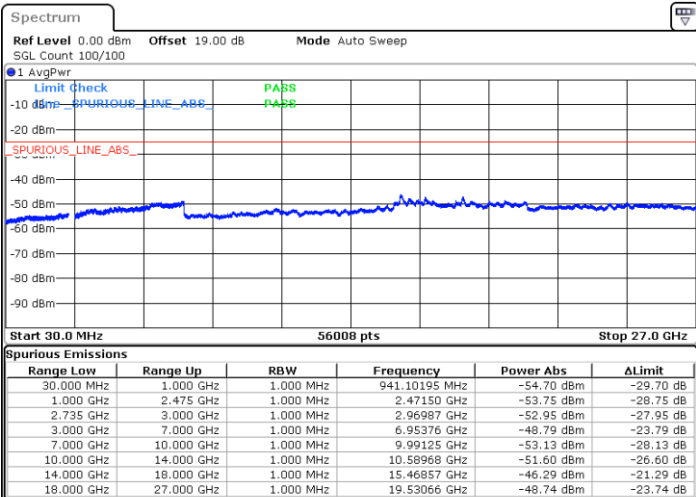

LTE Band 41C / 5MHz+20MHz

64QAM

Highest Channel / 1RB0 and 1RB99

Highest Channel / 1RB24 and 1RB0

Date: 13.JUL.2022 10:39:00

Date: 13.JUL.2022 10:37:50

Highest Channel / FullIRB

N/A

Date: 13.JUL.2022 10:44:48

LTE Band 41C / 10MHz+15MHz

64QAM

Lowest Channel / 1RB0 and 1RB74

Lowest Channel / 1RB49 and 1RB0

Date: 13.JUL.2022 14:24:35

Date: 13.JUL.2022 14:18:27

Lowest Channel / FullRB