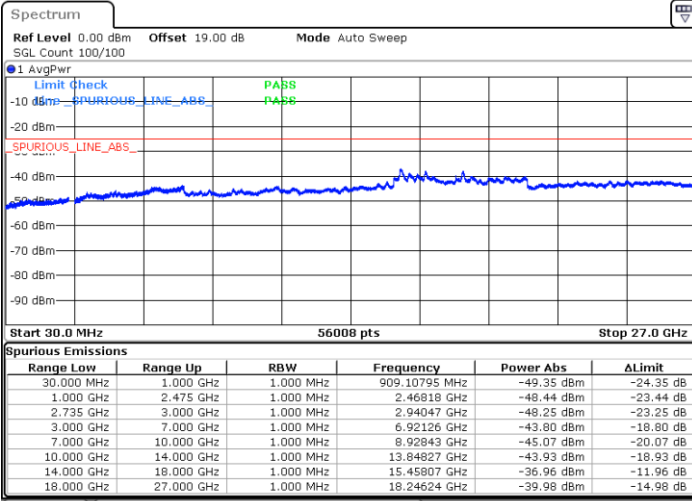

Lowest Channel / FullRB

N/A

Date: 13.JUL.2022 15:22:21

LTE Band 41C / 15MHz+15MHz

64QAM

Middle Channel / 1RB0 and 1RB74

Middle Channel / 1RB74 and 1RB0

Date: 13.JUL.2022 15:32:35

Date: 13.JUL.2022 15:38:44

Middle Channel / FullRB

N/A

Date: 13.JUL.2022 15:31:21

LTE Band 41C / 15MHz+15MHz

64QAM

Highest Channel / 1RB0 and 1RB74

Highest Channel / 1RB74 and 1RB0

Date: 13.JUL.2022 15:54:55

Date: 13.JUL.2022 15:53:41

Highest Channel / FullIRB

N/A

Date: 13.JUL.2022 16:01:04

LTE Band 41C / 15MHz+20MHz

64QAM

Lowest Channel / 1RB0 and 1RB99

Lowest Channel / 1RB74 and 1RB0

Date: 13.JUL.2022 02:14:49

Date: 13.JUL.2022 02:09:01

Lowest Channel / FullRB

N/A

Date: 13.JUL.2022 02:16:00

LTE Band 41C / 15MHz+20MHz

64QAM