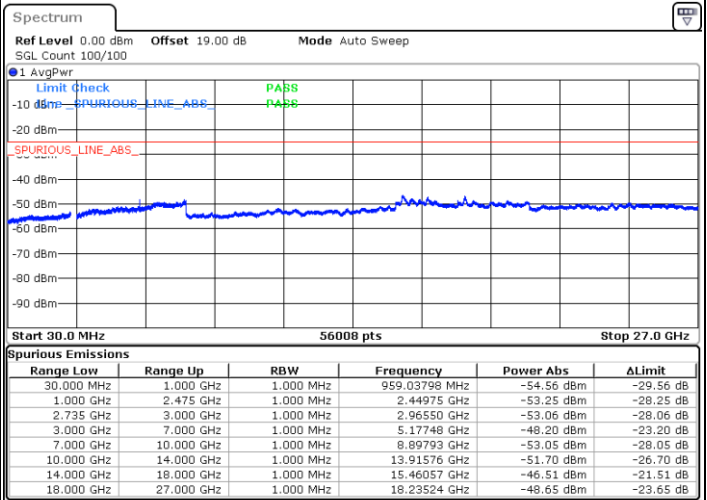

Date: 13.JUL.2022 14:43:50

Highest Channel / FullIRB

N/A

Date: 13.JUL.2022 14:51:13

LTE Band 41C / 10MHz+20MHz

64QAM

Lowest Channel / 1RB0 and 1RB99

Lowest Channel / 1RB49 and 1RB0

Date: 13.JUL.2022 11:30:59

Date: 13.JUL.2022 11:25:08

Lowest Channel / FullRB

N/A

Date: 13.JUL.2022 11:32:14

LTE Band 41C / 10MHz+20MHz

64QAM

Middle Channel / 1RB0 and 1RB9

Middle Channel / 1RB49 and 1RB0

Date: 13.JUL.2022 11:40:20

Date: 13.JUL.2022 11:46:29

Middle Channel / FullIRB

N/A

Date: 13.JUL.2022 11:39:05

LTE Band 41C / 10MHz+20MHz

64QAM

Highest Channel / 1RB0 and 1RB99

Highest Channel / 1RB49 and 1RB0

Date: 13.JUL.2022 12:02:39

Date: 13.JUL.2022 12:01:25

Highest Channel / FullIRB

N/A

Date: 13.JUL.2022 12:08:48

LTE Band 41C / 15MHz+10MHz