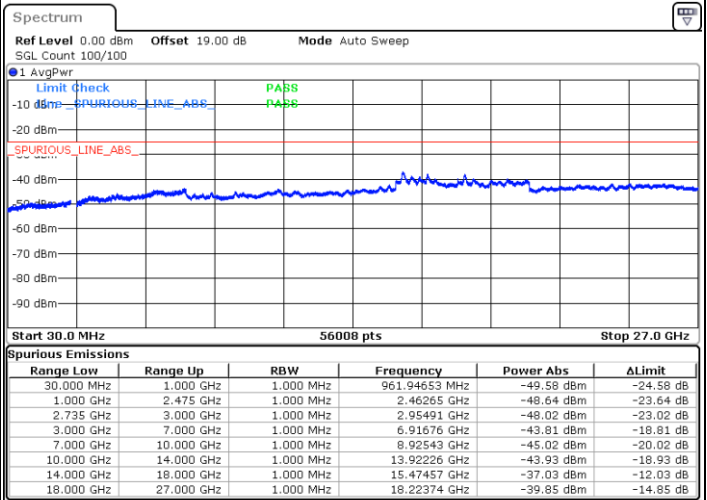

Date: 13.JUL.2022 10:44:48

LTE Band 41C / 10MHz+15MHz

64QAM

Lowest Channel / 1RB0 and 1RB74

Lowest Channel / 1RB49 and 1RB0

Date: 13.JUL.2022 14:24:35

Date: 13.JUL.2022 14:18:27

Lowest Channel / FullRB

N/A

Date: 13.JUL.2022 14:25:50

LTE Band 41C / 10MHz+15MHz

64QAM

MiddleChannel / 1RB0 and 1RB74

Middle Channel / 1RB49 and 1RB0

Date: 13.JUL.2022 14:33:56

Date: 13.JUL.2022 14:40:05

Middle Channel / FullIRB

N/A

Date: 13.JUL.2022 14:32:42

LTE Band 41C / 10MHz+15MHz

64QAM

Highest Channel / 1RB0 and 1RB74

Highest Channel / 1RB49 and 1RB0

Date: 13.JUL.2022 14:45:04

Date: 13.JUL.2022 14:43:50

Highest Channel / FullIRB

N/A

Date: 13.JUL.2022 14:51:13

LTE Band 41C / 10MHz+20MHz

64QAM

Lowest Channel / 1RB0 and 1RB99

Lowest Channel / 1RB49 and 1RB0