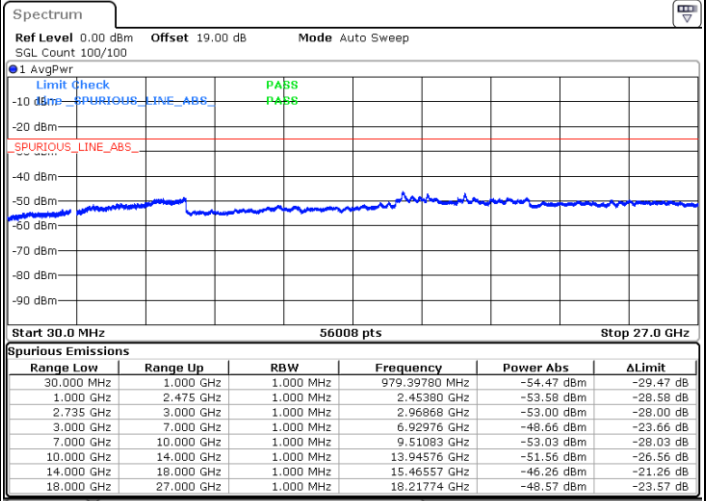

N/A

Date: 13.JUL.2022 01:26:33

LTE Band 41C / 20MHz+5MHz

64QAM

Highest Channel / 1RB0 and 1RB24

Highest Channel / 1RB99 and 1RB0

Date: 13.JUL.2022 01:49:31

Date: 13.JUL.2022 01:48:21

Highest Channel / FullIRB

N/A

Date: 13.JUL.2022 01:55:19

LTE Band 41C / 20MHz+10MHz

64QAM

Lowest Channel / 1RB0 and 1RB49

Lowest Channel / 1RB99 and 1RB0

Date: 12.JUL.2022 21:38:12

Date: 12.JUL.2022 21:32:20

Lowest Channel / FullRB

N/A

Date: 12.JUL.2022 21:39:23

LTE Band 41C / 20MHz+10MHz

64QAM

Middle Channel / 1RB0 and 1RB49

Middle Channel / 1RB99 and 1RB0

Date: 12.JUL.2022 21:48:03

Date: 12.JUL.2022 21:53:56

Middle Channel / FullIRB

N/A

Date: 12.JUL.2022 21:46:53

LTE Band 41C / 20MHz+10MHz

64QAM

Highest Channel / 1RB0 and 1RB49