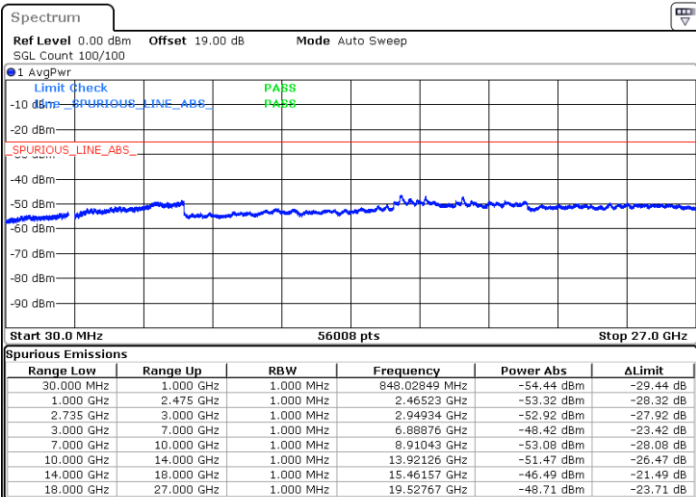

Date: 12.JUL.2022 21:48:03

Date: 12.JUL.2022 21:53:56

Middle Channel / FullIRB

N/A

Date: 12.JUL.2022 21:46:53

LTE Band 41C / 20MHz+10MHz

64QAM

Highest Channel / 1RB0 and 1RB49

Highest Channel / 1RB99 and 1RB0

Date: 12.JUL.2022 22:10:00

Date: 12.JUL.2022 22:08:49

Highest Channel / FullIRB

N/A

Date: 12.JUL.2022 22:15:51

LTE Band 41C / 20MHz+15MHz

64QAM

Lowest Channel / 1RB0 and 1RB74

Lowest Channel / 1RB99 and 1RB0

Date: 12.JUL.2022 20:27:41

Date: 12.JUL.2022 20:21:49

Lowest Channel / FullRB

N/A

Date: 12.JUL.2022 20:28:52

LTE Band 41C / 20MHz+15MHz