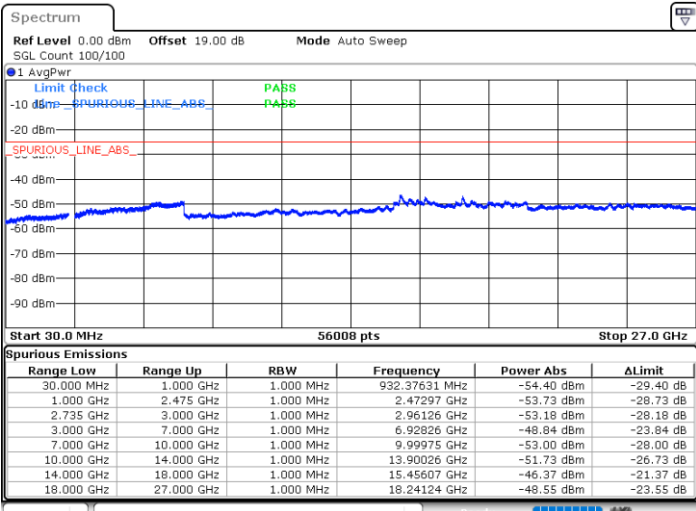

Date: 13.JUL.2022 11:30:59

Date: 13.JUL.2022 11:25:08

Lowest Channel / FullRB

N/A

Date: 13.JUL.2022 11:32:14

LTE Band 41C / 10MHz+20MHz

64QAM

Middle Channel / 1RB0 and 1RB9

Middle Channel / 1RB49 and 1RB0

Date: 13.JUL.2022 11:40:20

Date: 13.JUL.2022 11:46:29

Middle Channel / FullIRB

N/A

Date: 13.JUL.2022 11:39:05

LTE Band 41C / 10MHz+20MHz

64QAM

Highest Channel / 1RB0 and 1RB99

Highest Channel / 1RB49 and 1RB0

Date: 13.JUL.2022 12:02:39

Date: 13.JUL.2022 12:01:25

Highest Channel / FullIRB

N/A

Date: 13.JUL.2022 12:08:48

LTE Band 41C / 15MHz+10MHz