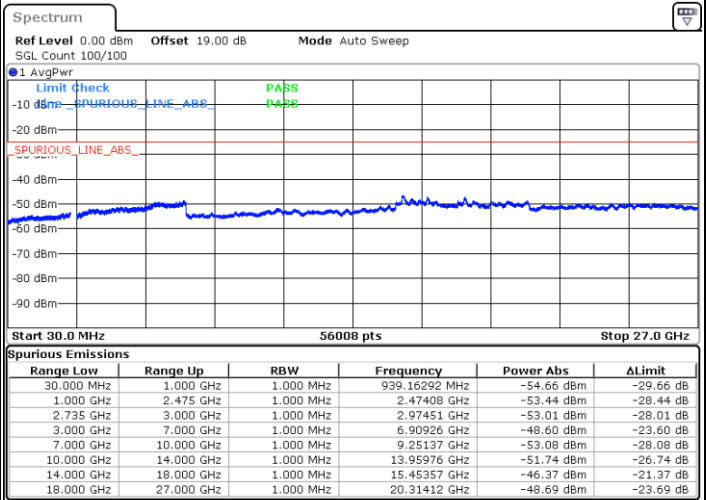

Middle Channel / FullIRB

N/A

Date: 13.JUL.2022 14:32:42

LTE Band 41C / 10MHz+15MHz

64QAM

Highest Channel / 1RB0 and 1RB74

Highest Channel / 1RB49 and 1RB0

Date: 13.JUL.2022 14:45:04

Date: 13.JUL.2022 14:43:50

Highest Channel / FullIRB

N/A

Date: 13.JUL.2022 14:51:13

LTE Band 41C / 10MHz+20MHz

64QAM

Lowest Channel / 1RB0 and 1RB99

Lowest Channel / 1RB49 and 1RB0

Date: 13.JUL.2022 11:30:59

Date: 13.JUL.2022 11:25:08

Lowest Channel / FullRB

N/A

Date: 13.JUL.2022 11:32:14

LTE Band 41C / 10MHz+20MHz

64QAM

Middle Channel / 1RB0 and 1RB9