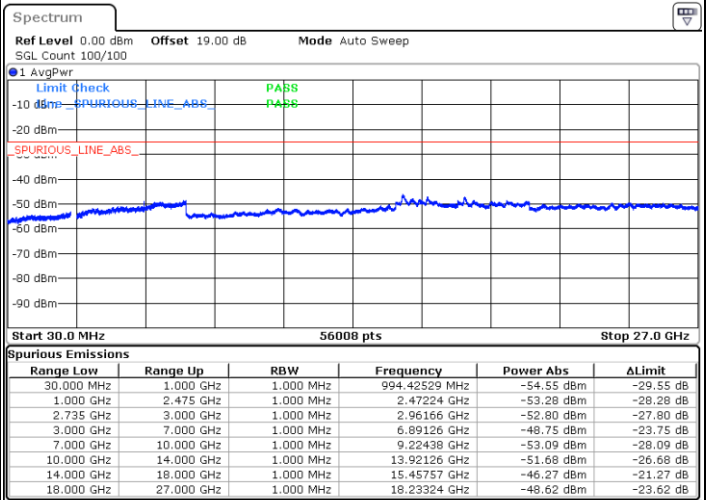

Lowest Channel / 1RB74 and 1RB0

Date: 13.JUL.2022 02:14:49

Date: 13.JUL.2022 02:09:01

Lowest Channel / FullRB

N/A

Date: 13.JUL.2022 02:16:00

LTE Band 41C / 15MHz+20MHz

64QAM

Middle Channel / 1RB0 and 1RB9

Middle Channel / 1RB74 and 1RB0

Date: 13.JUL.2022 02:24:07

Date: 13.JUL.2022 02:29:56

Middle Channel / FullIRB

N/A

Date: 13.JUL.2022 02:22:57

LTE Band 41C / 15MHz+20MHz

64QAM

Highest Channel / 1RB0 and 1RB99

Highest Channel / 1RB74 and 1RB0

Date: 13.JUL.2022 02:45:55

Date: 13.JUL.2022 02:44:45

Highest Channel / FullIRB

N/A

Date: 13.JUL.2022 02:51:44