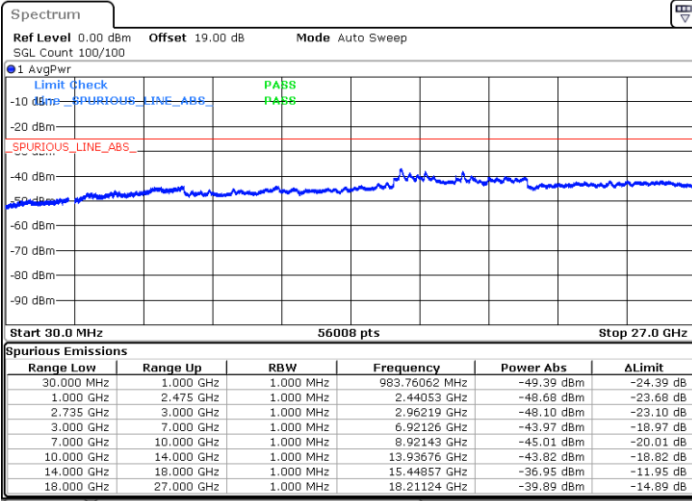

Middle Channel / FullIRB

N/A

Date: 13.JUL.2022 14:32:42

LTE Band 41C / 10MHz+15MHz

64QAM

Highest Channel / 1RB0 and 1RB74

Highest Channel / 1RB49 and 1RB0

Date: 13.JUL.2022 14:45:04

Date: 13.JUL.2022 14:43:50

Highest Channel / FullIRB

N/A

Date: 13.JUL.2022 14:51:13

LTE Band 41C / 10MHz+20MHz

64QAM

Lowest Channel / 1RB0 and 1RB99

Lowest Channel / 1RB49 and 1RB0

Date: 13.JUL.2022 11:30:59

Date: 13.JUL.2022 11:25:08

Lowest Channel / FullRB

N/A

Date: 13.JUL.2022 11:32:14

LTE Band 41C / 10MHz+20MHz

64QAM

Middle Channel / 1RB0 and 1RB9