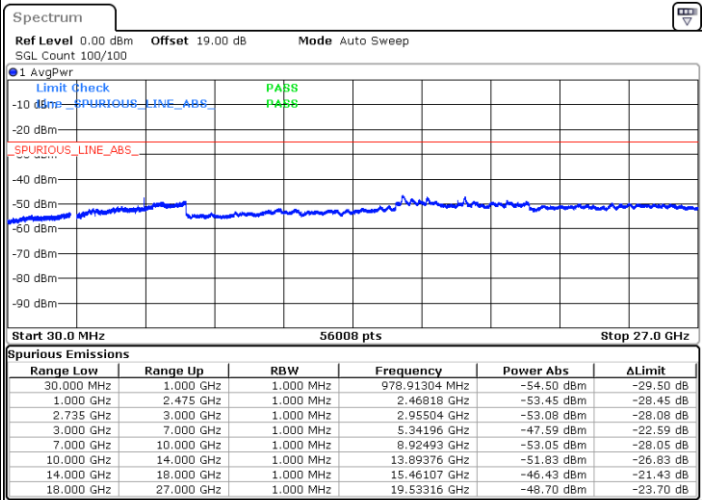

LTE Band 41C / 5MHz+20MHz

64QAM

Highest Channel / 1RB0 and 1RB99

Highest Channel / 1RB24 and 1RB0

Date: 13.JUL.2022 10:39:00

Date: 13.JUL.2022 10:37:50

Highest Channel / FullIRB

N/A

Date: 13.JUL.2022 10:44:48

LTE Band 41C / 10MHz+15MHz

64QAM

Lowest Channel / 1RB0 and 1RB74

Lowest Channel / 1RB49 and 1RB0

Date: 13.JUL.2022 14:24:35

Date: 13.JUL.2022 14:18:27

Lowest Channel / FullRB