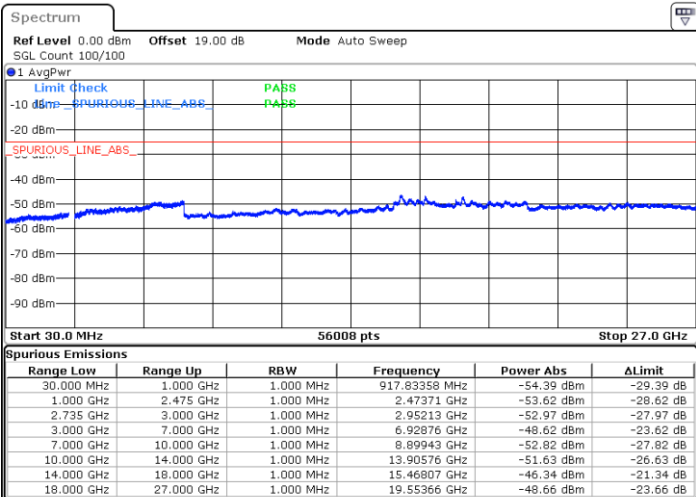

Highest Channel / FullIRB

N/A

Date: 13.JUL.2022 01:55:19

LTE Band 41C / 20MHz+10MHz

64QAM

Lowest Channel / 1RB0 and 1RB49

Lowest Channel / 1RB99 and 1RB0

Date: 12.JUL.2022 21:38:12

Date: 12.JUL.2022 21:32:20

Lowest Channel / FullRB

N/A

Date: 12.JUL.2022 21:39:23

LTE Band 41C / 20MHz+10MHz

64QAM

Middle Channel / 1RB0 and 1RB49

Middle Channel / 1RB99 and 1RB0

Date: 12.JUL.2022 21:48:03

Date: 12.JUL.2022 21:53:56

Middle Channel / FullIRB

N/A

Date: 12.JUL.2022 21:46:53

LTE Band 41C / 20MHz+10MHz

64QAM

Highest Channel / 1RB0 and 1RB49

Highest Channel / 1RB99 and 1RB0

Date: 12.JUL.2022 22:10:00

Date: 12.JUL.2022 22:08:49

Highest Channel / FullIRB

N/A

Date: 12.JUL.2022 22:15:51

LTE Band 41C / 20MHz+15MHz

64QAM