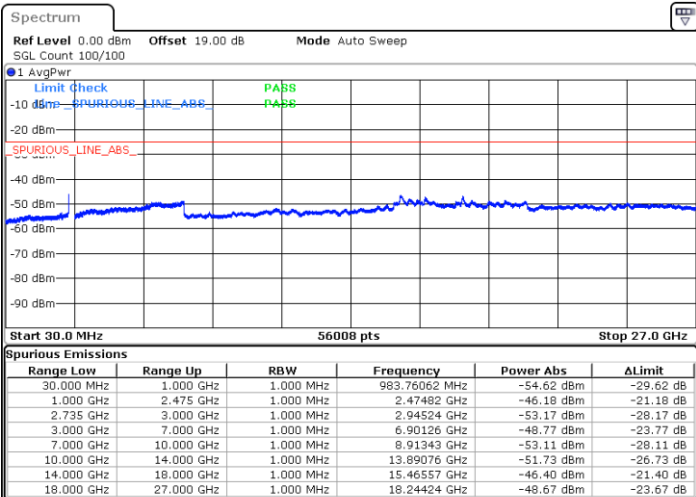

Middle Channel / FullIRB

N/A

Date: 13.JUL.2022 14:32:42

LTE Band 41C / 10MHz+15MHz

64QAM

Highest Channel / 1RB0 and 1RB74

Highest Channel / 1RB49 and 1RB0

Date: 13.JUL.2022 14:45:04

Date: 13.JUL.2022 14:43:50

Highest Channel / FullIRB

N/A

Date: 13.JUL.2022 14:51:13

LTE Band 41C / 10MHz+20MHz

64QAM

Lowest Channel / 1RB0 and 1RB99

Lowest Channel / 1RB49 and 1RB0

Date: 13.JUL.2022 11:30:59

Date: 13.JUL.2022 11:25:08

Lowest Channel / FullRB

N/A

Date: 13.JUL.2022 11:32:14

LTE Band 41C / 10MHz+20MHz

64QAM

Middle Channel / 1RB0 and 1RB9