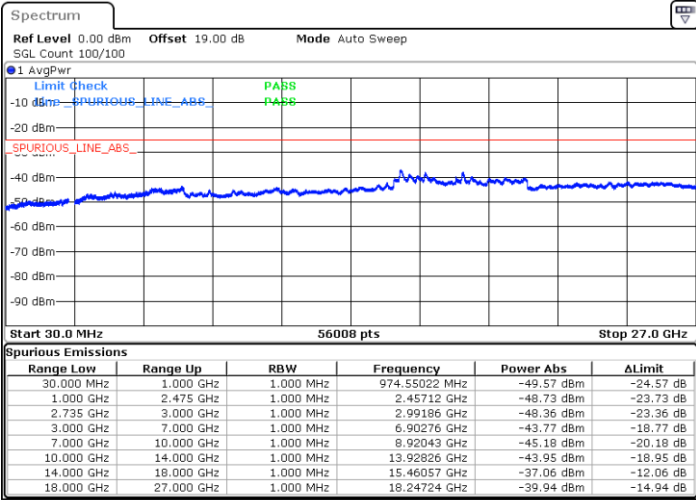

Highest Channel / 1RB0 and 1RB99

Highest Channel / 1RB49 and 1RB0

Date: 13.JUL.2022 12:02:39

Date: 13.JUL.2022 12:01:25

Highest Channel / FullIRB

N/A

Date: 13.JUL.2022 12:08:48

LTE Band 41C / 15MHz+10MHz

LTE Band 41C / 15MHz+10MHz

64QAM

Middle Channel / 1RB0 and 1RB49

Middle Channel / 1RB74 and 1RB0

Date: 13.JUL.2022 17:07:34

Date: 13.JUL.2022 17:13:44

Middle Channel / FullRB

N/A

Date: 13.JUL.2022 17:06:20

LTE Band 41C / 15MHz+10MHz

64QAM

Highest Channel / 1RB0 and 1RB49

Highest Channel / 1RB74 and 1RB0

Date: 13.JUL.2022 17:29:52

Date: 13.JUL.2022 17:28:39

Highest Channel / FullIRB