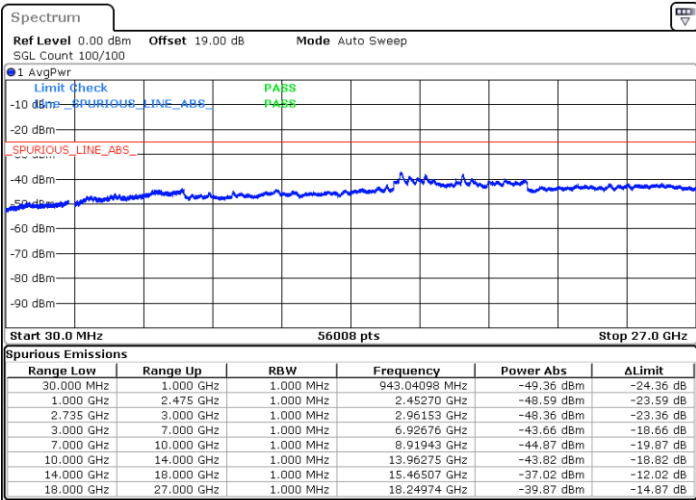

Date: 13.JUL.2022 17:06:20

LTE Band 41C / 15MHz+10MHz

64QAM

Highest Channel / 1RB0 and 1RB49

Highest Channel / 1RB74 and 1RB0

Date: 13.JUL.2022 17:29:52

Date: 13.JUL.2022 17:28:39

Highest Channel / FullIRB

N/A

Date: 13.JUL.2022 17:36:02

LTE Band 41C / 15MHz+15MHz

64QAM

Lowest Channel / 1RB0 and 1RB74

Lowest Channel / 1RB74 and 1RB0

Date: 13.JUL.2022 15:21:07

Date: 13.JUL.2022 15:14:58

Lowest Channel / FullRB

N/A

Date: 13.JUL.2022 15:22:21

LTE Band 41C / 15MHz+15MHz

64QAM

Middle Channel / 1RB0 and 1RB74

Middle Channel / 1RB74 and 1RB0

Date: 13.JUL.2022 15:32:35