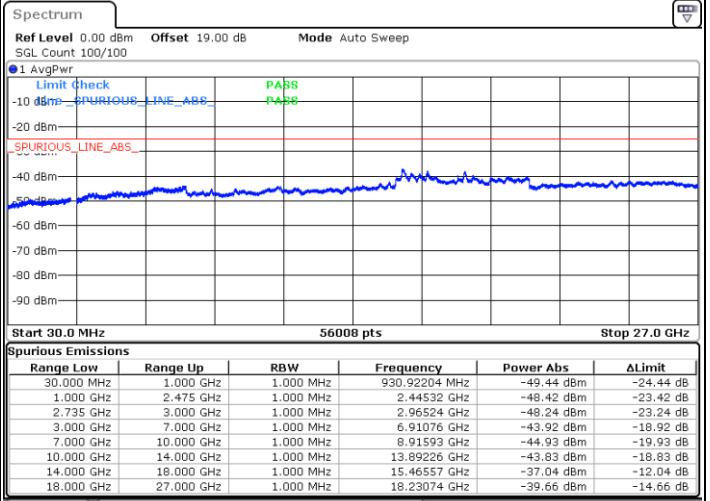

N/A

Date: 13.JUL.2022 17:36:02

LTE Band 41C / 15MHz+15MHz

64QAM

Lowest Channel / 1RB0 and 1RB74

Lowest Channel / 1RB74 and 1RB0

Date: 13.JUL.2022 15:21:07

Date: 13.JUL.2022 15:14:58

Lowest Channel / FullRB

N/A

Date: 13.JUL.2022 15:22:21

LTE Band 41C / 15MHz+15MHz

64QAM

Middle Channel / 1RB0 and 1RB74

Middle Channel / 1RB74 and 1RB0

Date: 13.JUL.2022 15:32:35

Date: 13.JUL.2022 15:38:44

Middle Channel / FullRB

N/A

Date: 13.JUL.2022 15:31:21

LTE Band 41C / 15MHz+15MHz

64QAM

Highest Channel / 1RB0 and 1RB74

Highest Channel / 1RB74 and 1RB0

Date: 13.JUL.2022 15:54:55

Date: 13.JUL.2022 15:53:41

Highest Channel / FullIRB

N/A

Date: 13.JUL.2022 16:01:04

LTE Band 41C / 15MHz+20MHz

64QAM

Lowest Channel / 1RB0 and 1RB99