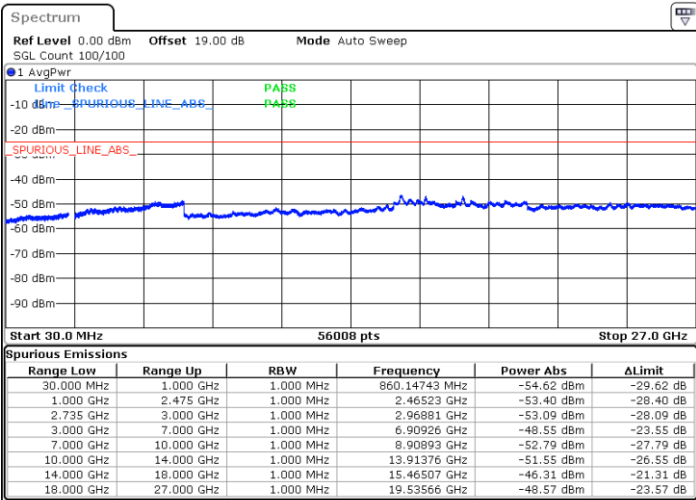

Date: 13.JUL.2022 15:38:44

Middle Channel / FullRB

N/A

Date: 13.JUL.2022 15:31:21

LTE Band 41C / 15MHz+15MHz

64QAM

Highest Channel / 1RB0 and 1RB74

Highest Channel / 1RB74 and 1RB0

Date: 13.JUL.2022 15:54:55

Date: 13.JUL.2022 15:53:41

Highest Channel / FullIRB

N/A

Date: 13.JUL.2022 16:01:04

LTE Band 41C / 15MHz+20MHz

64QAM

Lowest Channel / 1RB0 and 1RB99

Lowest Channel / 1RB74 and 1RB0

Date: 13.JUL.2022 02:14:49

Date: 13.JUL.2022 02:09:01

Lowest Channel / FullRB

N/A

Date: 13.JUL.2022 02:16:00

LTE Band 41C / 15MHz+20MHz

64QAM