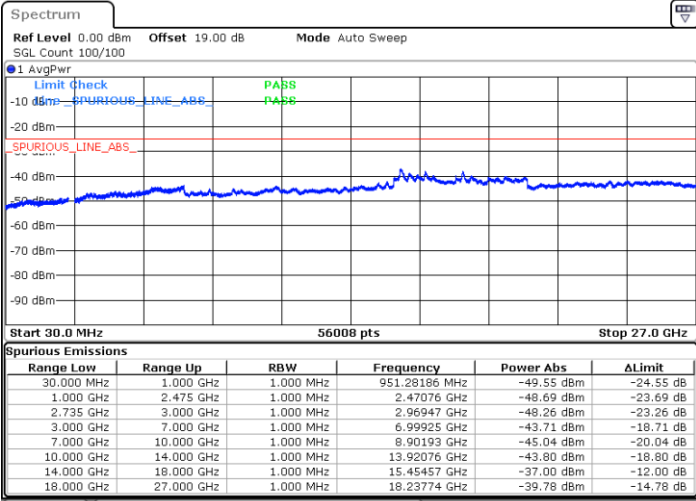

Highest Channel / 1RB0 and 1RB99

Highest Channel / 1RB49 and 1RB0

Date: 13.JUL.2022 12:02:39

Date: 13.JUL.2022 12:01:25

Highest Channel / FullIRB

N/A

Date: 13.JUL.2022 12:08:48

LTE Band 41C / 15MHz+10MHz

64QAM

Lowest Channel / 1RB0 and 1RB49

Lowest Channel / 1RB74 and 1RB0

Date: 13.JUL.2022 16:58:52

Date: 13.JUL.2022 16:52:42

Lowest Channel / FullRB

N/A

Date: 13.JUL.2022 17:00:07

LTE Band 41C / 15MHz+10MHz

64QAM

Middle Channel / 1RB0 and 1RB49

Middle Channel / 1RB74 and 1RB0

Date: 13.JUL.2022 17:07:34

Date: 13.JUL.2022 17:13:44

Middle Channel / FullRB

N/A

Date: 13.JUL.2022 17:06:20

LTE Band 41C / 15MHz+10MHz

64QAM

Highest Channel / 1RB0 and 1RB49

Highest Channel / 1RB74 and 1RB0

Date: 13.JUL.2022 17:29:52

Date: 13.JUL.2022 17:28:39

Highest Channel / FullIRB