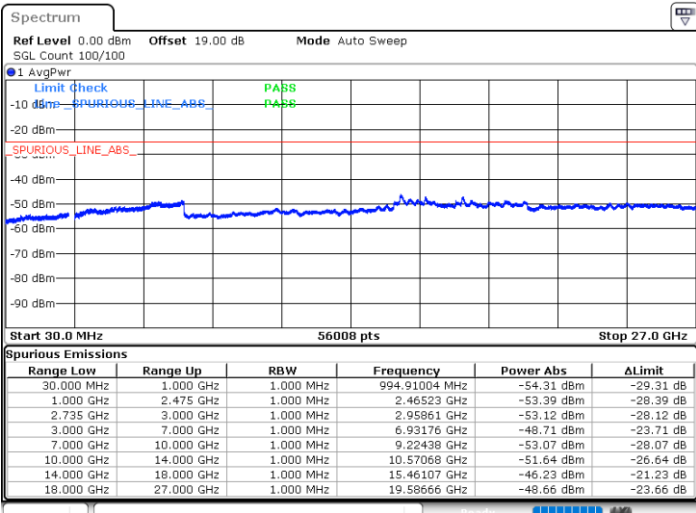

Lowest Channel / 1RB74 and 1RB0

Date: 13.JUL.2022 02:14:49

Date: 13.JUL.2022 02:09:01

Lowest Channel / FullRB

N/A

Date: 13.JUL.2022 02:16:00

LTE Band 41C / 15MHz+20MHz

64QAM

Middle Channel / 1RB0 and 1RB9

Middle Channel / 1RB74 and 1RB0

Date: 13.JUL.2022 02:24:07

Date: 13.JUL.2022 02:29:56

Middle Channel / FullIRB

N/A

Date: 13.JUL.2022 02:22:57

LTE Band 41C / 15MHz+20MHz

64QAM

Highest Channel / 1RB0 and 1RB99

Highest Channel / 1RB74 and 1RB0

Date: 13.JUL.2022 02:45:55

Date: 13.JUL.2022 02:44:45

Highest Channel / FullIRB

N/A

Date: 13.JUL.2022 02:51:44