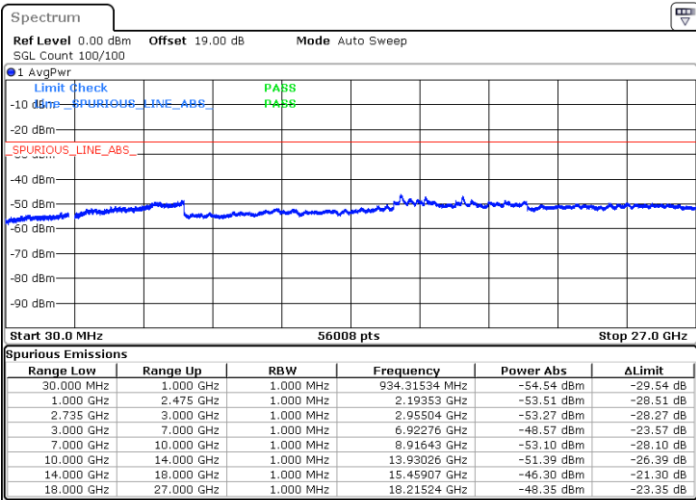

Lowest Channel / 1RB74 and 1RB0

Date: 13.JUL.2022 02:14:49

Date: 13.JUL.2022 02:09:01

Lowest Channel / FullRB

N/A

Date: 13.JUL.2022 02:16:00

LTE Band 41C / 15MHz+20MHz

64QAM

Middle Channel / 1RB0 and 1RB9

Middle Channel / 1RB74 and 1RB0

Date: 13.JUL.2022 02:24:07

Date: 13.JUL.2022 02:29:56

Middle Channel / FullIRB

N/A

Date: 13.JUL.2022 02:22:57

LTE Band 41C / 15MHz+20MHz

64QAM

Highest Channel / 1RB0 and 1RB99

Highest Channel / 1RB74 and 1RB0

Date: 13.JUL.2022 02:45:55

Date: 13.JUL.2022 02:44:45

Highest Channel / FullIRB

N/A

Date: 13.JUL.2022 02:51:44