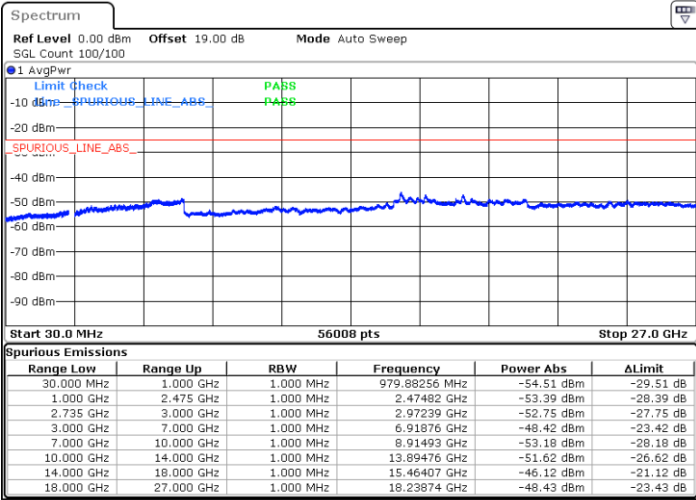

Highest Channel / 1RB99 and 1RB0

Date: 12.JUL.2022 22:10:00

Date: 12.JUL.2022 22:08:49

Highest Channel / FullIRB

N/A

Date: 12.JUL.2022 22:15:51

LTE Band 41C / 20MHz+15MHz

64QAM

Lowest Channel / 1RB0 and 1RB74

Lowest Channel / 1RB99 and 1RB0

Date: 12.JUL.2022 20:27:41

Date: 12.JUL.2022 20:21:49

Lowest Channel / FullRB

N/A

Date: 12.JUL.2022 20:28:52

LTE Band 41C / 20MHz+15MHz

64QAM

Middle Channel / 1RB0 and 1RB74

Middle Channel / 1RB99 and 1RB0

Date: 12.JUL.2022 20:36:36

Date: 12.JUL.2022 20:42:28

Middle Channel / FullIRB

N/A

Date: 12.JUL.2022 20:35:25

LTE Band 41C / 20MHz+15MHz

64QAM

Highest Channel / 1RB0 and 1RB74

Highest Channel / 1RB99 and 1RB0

Date: 12.JUL.2022 20:58:31

Date: 12.JUL.2022 20:57:21

Highest Channel / FullIRB

N/A