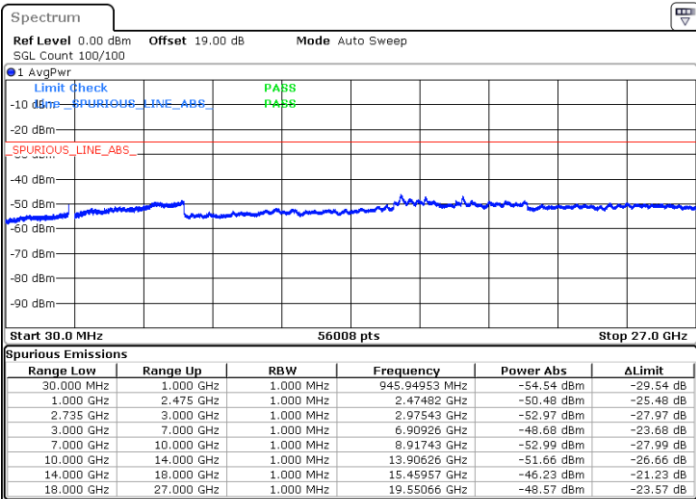

64QAM

Highest Channel / 1RB0 and 1RB99

Highest Channel / 1RB74 and 1RB0

Date: 13.JUL.2022 02:45:55

Date: 13.JUL.2022 02:44:45

Highest Channel / FullIRB

N/A

Date: 13.JUL.2022 02:51:44

LTE Band 41C / 20MHz+5MHz

64QAM

Lowest Channel / 1RB0 and 1RB24

Lowest Channel / 1RB99 and 1RB0

Date: 13.JUL.2022 01:18:51

Date: 13.JUL.2022 01:13:02

Lowest Channel / FullRB

N/A

Date: 13.JUL.2022 01:20:01

LTE Band 41C / 20MHz+5MHz

64QAM

Middle Channel / 1RB0 and 1RB24

Middle Channel / 1RB99 and 1RB0

Date: 13.JUL.2022 01:27:43

Date: 13.JUL.2022 01:33:33

Middle Channel / FullRB

N/A

Date: 13.JUL.2022 01:26:33

LTE Band 41C / 20MHz+5MHz

64QAM

Highest Channel / 1RB0 and 1RB24

Highest Channel / 1RB99 and 1RB0

Date: 13.JUL.2022 01:49:31

Date: 13.JUL.2022 01:48:21