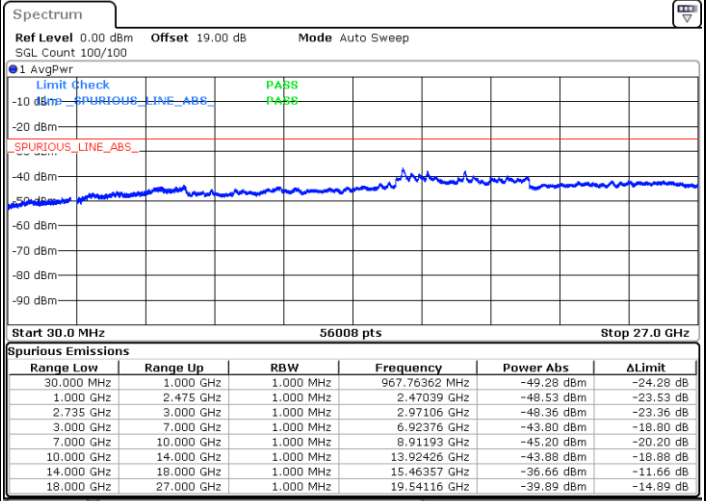

LTE Band 41C / 15MHz+10MHz

64QAM

Middle Channel / 1RB0 and 1RB49

Middle Channel / 1RB74 and 1RB0

Date: 13.JUL.2022 17:07:34

Date: 13.JUL.2022 17:13:44

Middle Channel / FullRB

N/A

Date: 13.JUL.2022 17:06:20

LTE Band 41C / 15MHz+10MHz

64QAM

Highest Channel / 1RB0 and 1RB49

Highest Channel / 1RB74 and 1RB0

Date: 13.JUL.2022 17:29:52

Date: 13.JUL.2022 17:28:39

Highest Channel / FullIRB

N/A

Date: 13.JUL.2022 17:36:02

LTE Band 41C / 15MHz+15MHz

64QAM

Lowest Channel / 1RB0 and 1RB74

Lowest Channel / 1RB74 and 1RB0

Date: 13.JUL.2022 15:21:07

Date: 13.JUL.2022 15:14:58

Lowest Channel / FullRB

N/A

Date: 13.JUL.2022 15:22:21

LTE Band 41C / 15MHz+15MHz

64QAM

Middle Channel / 1RB0 and 1RB74

Middle Channel / 1RB74 and 1RB0

Date: 13.JUL.2022 15:32:35