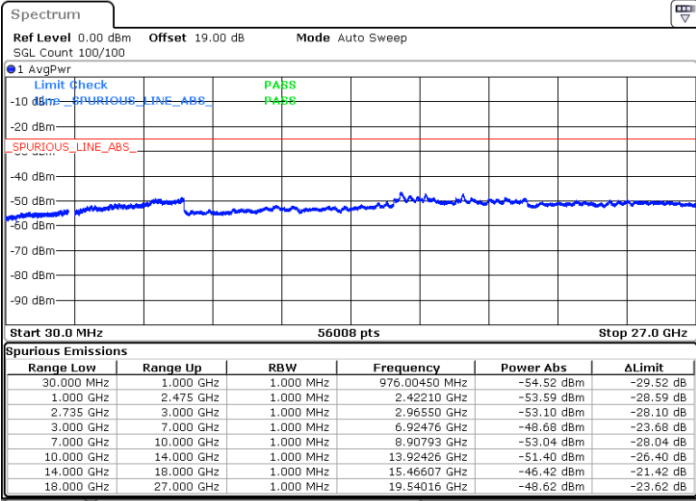

N/A

Date: 13.JUL.2022 01:26:33

LTE Band 41C / 20MHz+5MHz

64QAM

Highest Channel / 1RB0 and 1RB24

Highest Channel / 1RB99 and 1RB0

Date: 13.JUL.2022 01:49:31

Date: 13.JUL.2022 01:48:21

Highest Channel / FullIRB

N/A

Date: 13.JUL.2022 01:55:19

LTE Band 41C / 20MHz+10MHz

64QAM

Lowest Channel / 1RB0 and 1RB49

Lowest Channel / 1RB99 and 1RB0

Date: 12.JUL.2022 21:38:12

Date: 12.JUL.2022 21:32:20

Lowest Channel / FullRB

N/A

Date: 12.JUL.2022 21:39:23

LTE Band 41C / 20MHz+10MHz

64QAM

Middle Channel / 1RB0 and 1RB49

Middle Channel / 1RB99 and 1RB0

Date: 12.JUL.2022 21:48:03

Date: 12.JUL.2022 21:53:56

Middle Channel / FullIRB

N/A

Date: 12.JUL.2022 21:46:53

LTE Band 41C / 20MHz+10MHz

64QAM

Highest Channel / 1RB0 and 1RB49