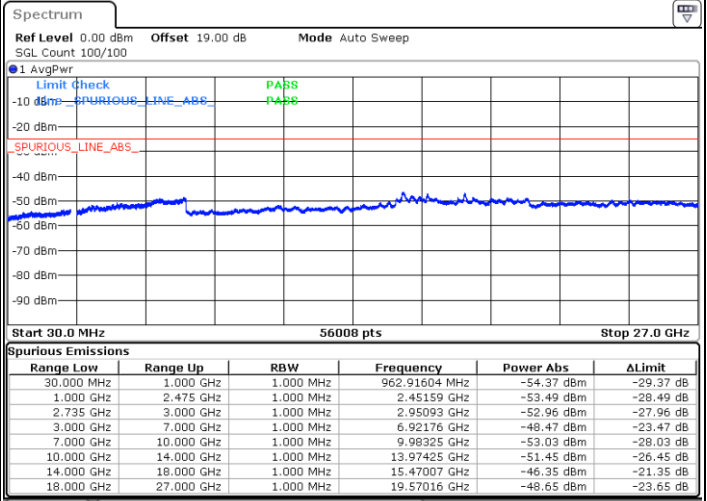

Date: 12.JUL.2022 21:48:03

Date: 12.JUL.2022 21:53:56

Middle Channel / FullIRB

N/A

Date: 12.JUL.2022 21:46:53

LTE Band 41C / 20MHz+10MHz

64QAM

Highest Channel / 1RB0 and 1RB49

Highest Channel / 1RB99 and 1RB0

Date: 12.JUL.2022 22:10:00

Date: 12.JUL.2022 22:08:49

Highest Channel / FullIRB

N/A

Date: 12.JUL.2022 22:15:51

LTE Band 41C / 20MHz+15MHz

64QAM

Lowest Channel / 1RB0 and 1RB74

Lowest Channel / 1RB99 and 1RB0

Date: 12.JUL.2022 20:27:41

Date: 12.JUL.2022 20:21:49

Lowest Channel / FullRB

N/A

Date: 12.JUL.2022 20:28:52

LTE Band 41C / 20MHz+15MHz