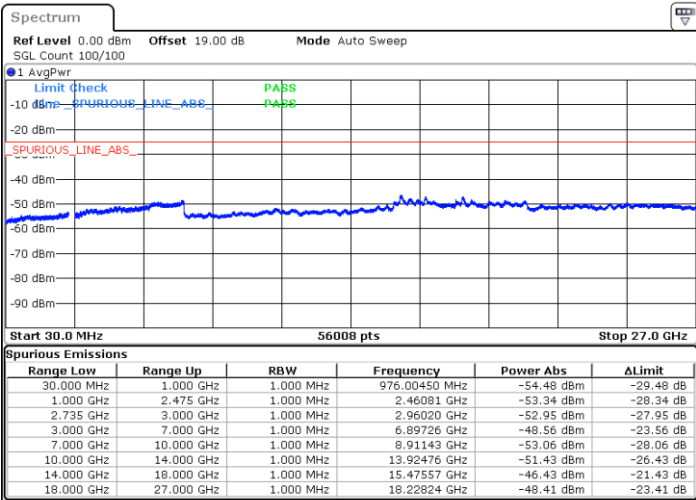

Date: 12.JUL.2022 21:32:20

Lowest Channel / FullRB

N/A

Date: 12.JUL.2022 21:39:23

LTE Band 41C / 20MHz+10MHz

64QAM

Middle Channel / 1RB0 and 1RB49

Middle Channel / 1RB99 and 1RB0

Date: 12.JUL.2022 21:48:03

Date: 12.JUL.2022 21:53:56

Middle Channel / FullIRB

N/A

Date: 12.JUL.2022 21:46:53

LTE Band 41C / 20MHz+10MHz

64QAM

Highest Channel / 1RB0 and 1RB49

Highest Channel / 1RB99 and 1RB0

Date: 12.JUL.2022 22:10:00

Date: 12.JUL.2022 22:08:49

Highest Channel / FullIRB

N/A

Date: 12.JUL.2022 22:15:51

LTE Band 41C / 20MHz+15MHz

64QAM

Lowest Channel / 1RB0 and 1RB74

Lowest Channel / 1RB99 and 1RB0

Date: 12.JUL.2022 20:27:41

Date: 12.JUL.2022 20:21:49

Lowest Channel / FullRB

N/A

Date: 12.JUL.2022 20:28:52

LTE Band 41C / 20MHz+15MHz