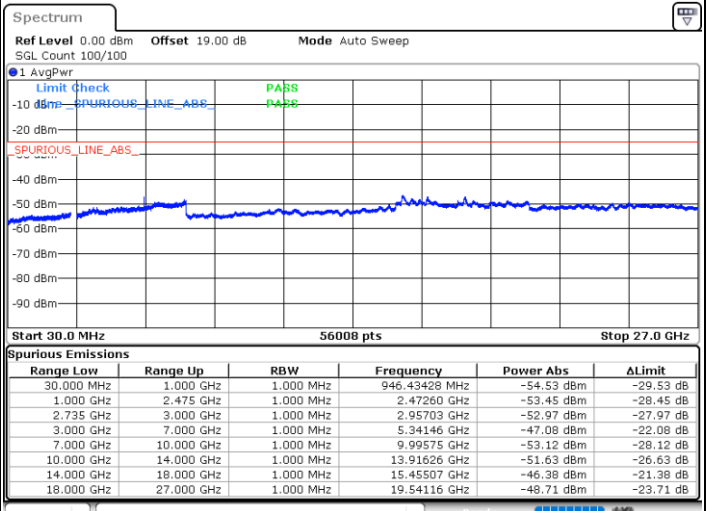

Date: 13.JUL.2022 11:30:59

Date: 13.JUL.2022 11:25:08

Lowest Channel / FullRB

N/A

Date: 13.JUL.2022 11:32:14

LTE Band 41C / 10MHz+20MHz

64QAM

Middle Channel / 1RB0 and 1RB9

Middle Channel / 1RB49 and 1RB0

Date: 13.JUL.2022 11:40:20

Date: 13.JUL.2022 11:46:29

Middle Channel / FullIRB

N/A

Date: 13.JUL.2022 11:39:05

LTE Band 41C / 10MHz+20MHz

64QAM

Highest Channel / 1RB0 and 1RB99

Highest Channel / 1RB49 and 1RB0

Date: 13.JUL.2022 12:02:39

Date: 13.JUL.2022 12:01:25

Highest Channel / FullIRB

N/A

Date: 13.JUL.2022 12:08:48

LTE Band 41C / 15MHz+10MHz