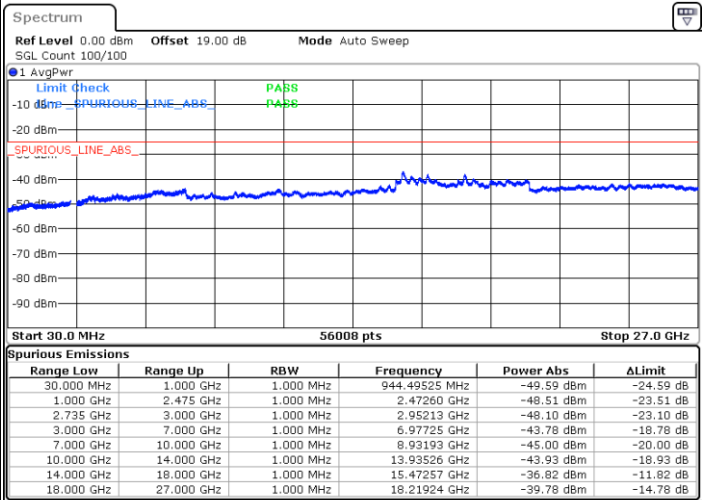

LTE Band 41C / 5MHz+20MHz

64QAM

Highest Channel / 1RB0 and 1RB99

Highest Channel / 1RB24 and 1RB0

Date: 13.JUL.2022 10:39:00

Date: 13.JUL.2022 10:37:50

Highest Channel / FullIRB

N/A

Date: 13.JUL.2022 10:44:48

LTE Band 41C / 10MHz+15MHz

64QAM

Lowest Channel / 1RB0 and 1RB74

Lowest Channel / 1RB49 and 1RB0

Date: 13.JUL.2022 14:24:35

Date: 13.JUL.2022 14:18:27

Lowest Channel / FullRB

N/A

Date: 13.JUL.2022 14:25:50

LTE Band 41C / 10MHz+15MHz

64QAM

MiddleChannel / 1RB0 and 1RB74

Middle Channel / 1RB49 and 1RB0

Date: 13.JUL.2022 14:33:56

Date: 13.JUL.2022 14:40:05

Middle Channel / FullIRB

N/A

Date: 13.JUL.2022 14:32:42

LTE Band 41C / 10MHz+15MHz

64QAM

Highest Channel / 1RB0 and 1RB74

Highest Channel / 1RB49 and 1RB0

Date: 13.JUL.2022 14:45:04