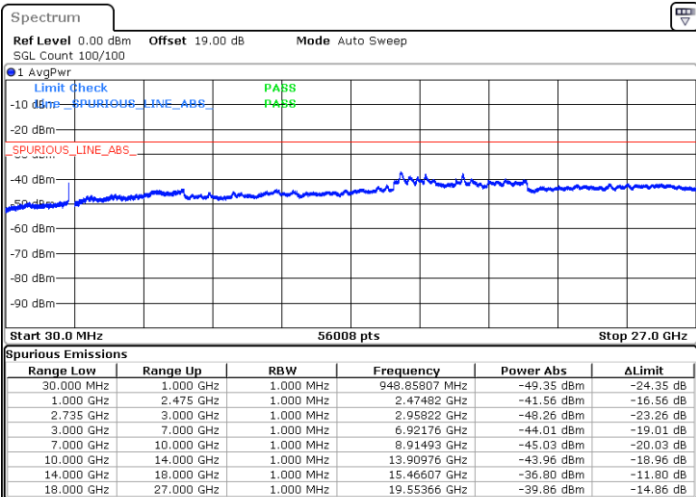

Date: 13.JUL.2022 17:06:20

LTE Band 41C / 15MHz+10MHz

64QAM

Highest Channel / 1RB0 and 1RB49

Highest Channel / 1RB74 and 1RB0

Date: 13.JUL.2022 17:29:52

Date: 13.JUL.2022 17:28:39

Highest Channel / FullIRB

N/A

Date: 13.JUL.2022 17:36:02

LTE Band 41C / 15MHz+15MHz

64QAM

Lowest Channel / 1RB0 and 1RB74

Lowest Channel / 1RB74 and 1RB0

Date: 13.JUL.2022 15:21:07

Date: 13.JUL.2022 15:14:58

Lowest Channel / FullRB

N/A

Date: 13.JUL.2022 15:22:21

LTE Band 41C / 15MHz+15MHz

64QAM

Middle Channel / 1RB0 and 1RB74

Middle Channel / 1RB74 and 1RB0

Date: 13.JUL.2022 15:32:35