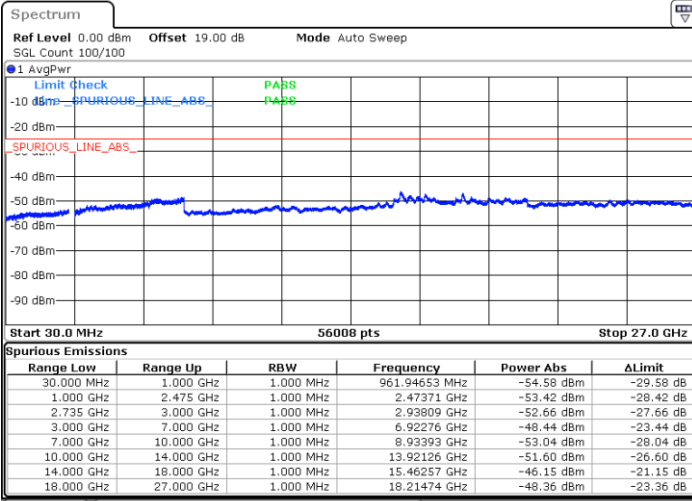

Date: 12.JUL.2022 21:48:03

Date: 12.JUL.2022 21:53:56

Middle Channel / FullIRB

N/A

Date: 12.JUL.2022 21:46:53

LTE Band 41C / 20MHz+10MHz

64QAM

Highest Channel / 1RB0 and 1RB49

Highest Channel / 1RB99 and 1RB0

Date: 12.JUL.2022 22:10:00

Date: 12.JUL.2022 22:08:49

Highest Channel / FullIRB

N/A

Date: 12.JUL.2022 22:15:51

LTE Band 41C / 20MHz+15MHz

64QAM

Lowest Channel / 1RB0 and 1RB74

Lowest Channel / 1RB99 and 1RB0

Date: 12.JUL.2022 20:27:41

Date: 12.JUL.2022 20:21:49

Lowest Channel / FullRB

N/A

Date: 12.JUL.2022 20:28:52

LTE Band 41C / 20MHz+15MHz