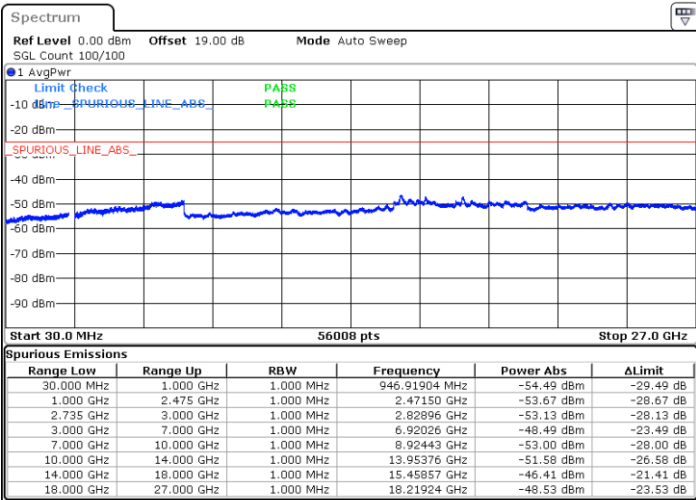

Highest Channel / FullIRB

N/A

Date: 13.JUL.2022 01:55:19

LTE Band 41C / 20MHz+10MHz

64QAM

Lowest Channel / 1RB0 and 1RB49

Lowest Channel / 1RB99 and 1RB0

Date: 12.JUL.2022 21:38:12

Date: 12.JUL.2022 21:32:20

Lowest Channel / FullRB

N/A

Date: 12.JUL.2022 21:39:23

LTE Band 41C / 20MHz+10MHz

64QAM

Middle Channel / 1RB0 and 1RB49

Middle Channel / 1RB99 and 1RB0

Date: 12.JUL.2022 21:48:03

Date: 12.JUL.2022 21:53:56

Middle Channel / FullIRB

N/A

Date: 12.JUL.2022 21:46:53

LTE Band 41C / 20MHz+10MHz

64QAM

Highest Channel / 1RB0 and 1RB49

Highest Channel / 1RB99 and 1RB0

Date: 12.JUL.2022 22:10:00

Date: 12.JUL.2022 22:08:49

Highest Channel / FullIRB

N/A

Date: 12.JUL.2022 22:15:51

LTE Band 41C / 20MHz+15MHz

64QAM