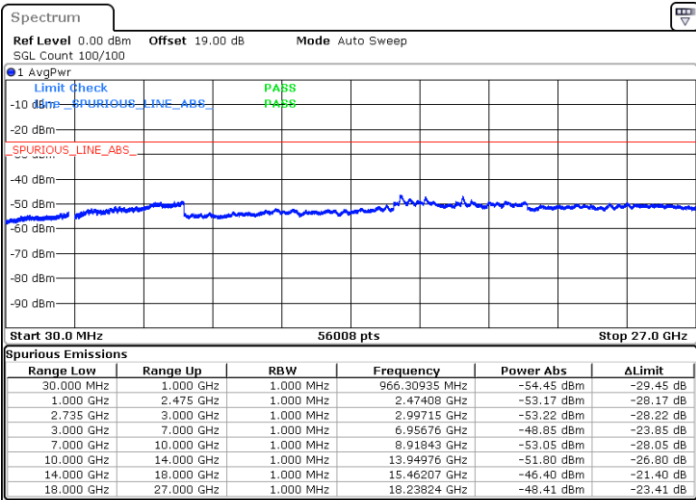

Date: 13.JUL.2022 14:43:50

Highest Channel / FullIRB

N/A

Date: 13.JUL.2022 14:51:13

LTE Band 41C / 10MHz+20MHz

64QAM

Lowest Channel / 1RB0 and 1RB99

Lowest Channel / 1RB49 and 1RB0

Date: 13.JUL.2022 11:30:59

Date: 13.JUL.2022 11:25:08

Lowest Channel / FullRB

N/A

Date: 13.JUL.2022 11:32:14

LTE Band 41C / 10MHz+20MHz

64QAM

Middle Channel / 1RB0 and 1RB9

Middle Channel / 1RB49 and 1RB0

Date: 13.JUL.2022 11:40:20

Date: 13.JUL.2022 11:46:29

Middle Channel / FullIRB

N/A

Date: 13.JUL.2022 11:39:05

LTE Band 41C / 10MHz+20MHz

64QAM

Highest Channel / 1RB0 and 1RB99

Highest Channel / 1RB49 and 1RB0

Date: 13.JUL.2022 12:02:39

Date: 13.JUL.2022 12:01:25

Highest Channel / FullIRB

N/A

Date: 13.JUL.2022 12:08:48

LTE Band 41C / 15MHz+10MHz