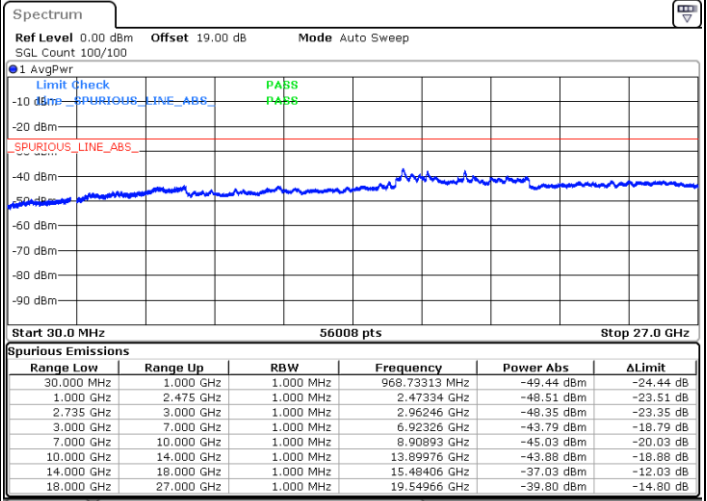

Lowest Channel / FullRB

N/A

Date: 13.JUL.2022 15:22:21

LTE Band 41C / 15MHz+15MHz

64QAM

Middle Channel / 1RB0 and 1RB74

Middle Channel / 1RB74 and 1RB0

Date: 13.JUL.2022 15:32:35

Date: 13.JUL.2022 15:38:44

Middle Channel / FullRB

N/A

Date: 13.JUL.2022 15:31:21

LTE Band 41C / 15MHz+15MHz

64QAM

Highest Channel / 1RB0 and 1RB74

Highest Channel / 1RB74 and 1RB0

Date: 13.JUL.2022 15:54:55

Date: 13.JUL.2022 15:53:41

Highest Channel / FullIRB

N/A

Date: 13.JUL.2022 16:01:04

LTE Band 41C / 15MHz+20MHz

64QAM

Lowest Channel / 1RB0 and 1RB99

Lowest Channel / 1RB74 and 1RB0

Date: 13.JUL.2022 02:14:49

Date: 13.JUL.2022 02:09:01

Lowest Channel / FullRB

N/A

Date: 13.JUL.2022 02:16:00

LTE Band 41C / 15MHz+20MHz

64QAM