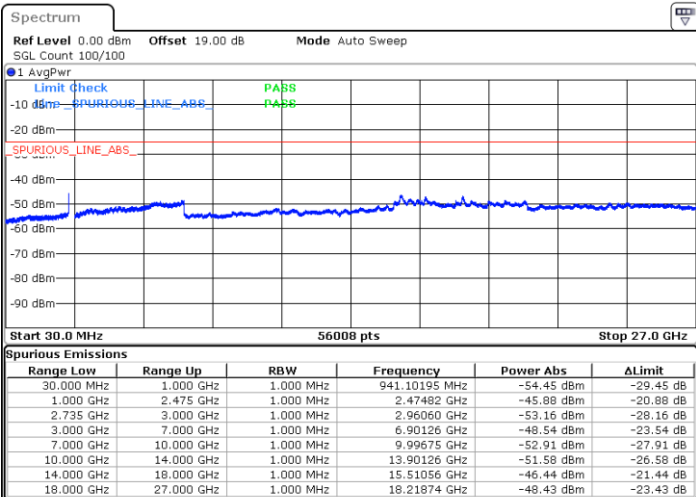

Date: 13.JUL.2022 15:54:55

Date: 13.JUL.2022 15:53:41

Highest Channel / FullIRB

N/A

Date: 13.JUL.2022 16:01:04

LTE Band 41C / 15MHz+20MHz

64QAM

Lowest Channel / 1RB0 and 1RB99

Lowest Channel / 1RB74 and 1RB0

Date: 13.JUL.2022 02:14:49

Date: 13.JUL.2022 02:09:01

Lowest Channel / FullRB

N/A

Date: 13.JUL.2022 02:16:00

LTE Band 41C / 15MHz+20MHz

64QAM

Middle Channel / 1RB0 and 1RB9

Middle Channel / 1RB74 and 1RB0

Date: 13.JUL.2022 02:24:07

Date: 13.JUL.2022 02:29:56

Middle Channel / FullIRB

N/A

Date: 13.JUL.2022 02:22:57

LTE Band 41C / 15MHz+20MHz