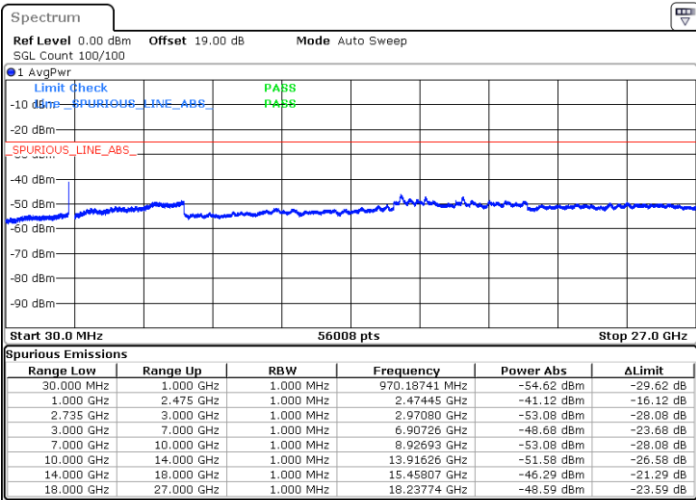

Middle Channel / 1RB0 and 1RB9

Middle Channel / 1RB74 and 1RB0

Date: 13.JUL.2022 02:24:07

Date: 13.JUL.2022 02:29:56

Middle Channel / FullIRB

N/A

Date: 13.JUL.2022 02:22:57

LTE Band 41C / 15MHz+20MHz

64QAM

Highest Channel / 1RB0 and 1RB99

Highest Channel / 1RB74 and 1RB0

Date: 13.JUL.2022 02:45:55

Date: 13.JUL.2022 02:44:45

Highest Channel / FullIRB

N/A

Date: 13.JUL.2022 02:51:44

LTE Band 41C / 20MHz+5MHz

64QAM

Lowest Channel / 1RB0 and 1RB24

Lowest Channel / 1RB99 and 1RB0

Date: 13.JUL.2022 01:18:51

Date: 13.JUL.2022 01:13:02

Lowest Channel / FullRB

N/A