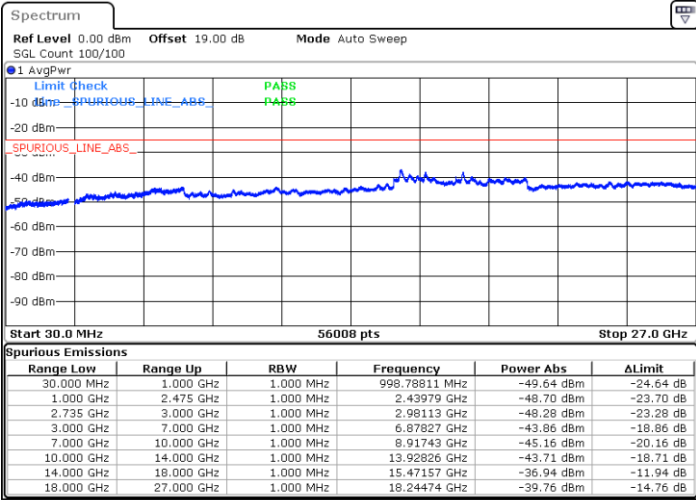

N/A

Date: 13.JUL.2022 17:36:02

LTE Band 41C / 15MHz+15MHz

64QAM

Lowest Channel / 1RB0 and 1RB74

Lowest Channel / 1RB74 and 1RB0

Date: 13.JUL.2022 15:21:07

Date: 13.JUL.2022 15:14:58

Lowest Channel / FullRB

N/A

Date: 13.JUL.2022 15:22:21

LTE Band 41C / 15MHz+15MHz

64QAM

Middle Channel / 1RB0 and 1RB74

Middle Channel / 1RB74 and 1RB0

Date: 13.JUL.2022 15:32:35

Date: 13.JUL.2022 15:38:44

Middle Channel / FullRB

N/A

Date: 13.JUL.2022 15:31:21

LTE Band 41C / 15MHz+15MHz

64QAM

Highest Channel / 1RB0 and 1RB74

Highest Channel / 1RB74 and 1RB0

Date: 13.JUL.2022 15:54:55

Date: 13.JUL.2022 15:53:41

Highest Channel / FullIRB

N/A

Date: 13.JUL.2022 16:01:04

LTE Band 41C / 15MHz+20MHz

64QAM

Lowest Channel / 1RB0 and 1RB99