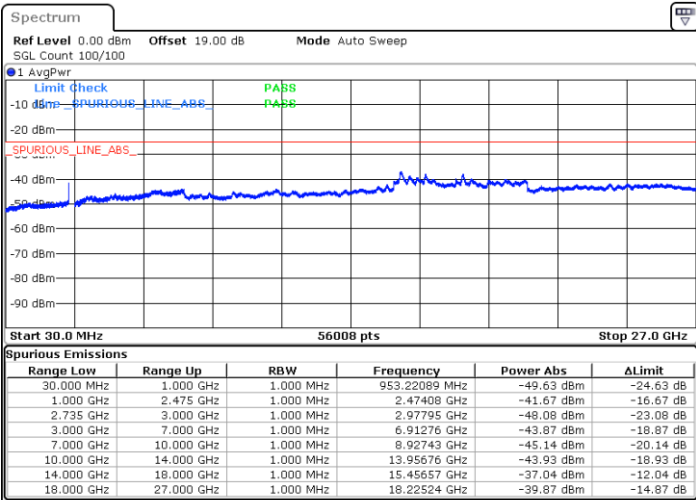

LTE Band 41C / 5MHz+20MHz

64QAM

Highest Channel / 1RB0 and 1RB99

Highest Channel / 1RB24 and 1RB0

Date: 13.JUL.2022 10:39:00

Date: 13.JUL.2022 10:37:50

Highest Channel / FullIRB

N/A

Date: 13.JUL.2022 10:44:48

LTE Band 41C / 10MHz+15MHz

64QAM

Lowest Channel / 1RB0 and 1RB74

Lowest Channel / 1RB49 and 1RB0

Date: 13.JUL.2022 14:24:35

Date: 13.JUL.2022 14:18:27

Lowest Channel / FullRB

N/A

Date: 13.JUL.2022 14:25:50

LTE Band 41C / 10MHz+15MHz

64QAM

MiddleChannel / 1RB0 and 1RB74

Middle Channel / 1RB49 and 1RB0

Date: 13.JUL.2022 14:33:56

Date: 13.JUL.2022 14:40:05

Middle Channel / FullIRB

N/A

Date: 13.JUL.2022 14:32:42

LTE Band 41C / 10MHz+15MHz

64QAM

Highest Channel / 1RB0 and 1RB74

Highest Channel / 1RB49 and 1RB0

Date: 13.JUL.2022 14:45:04