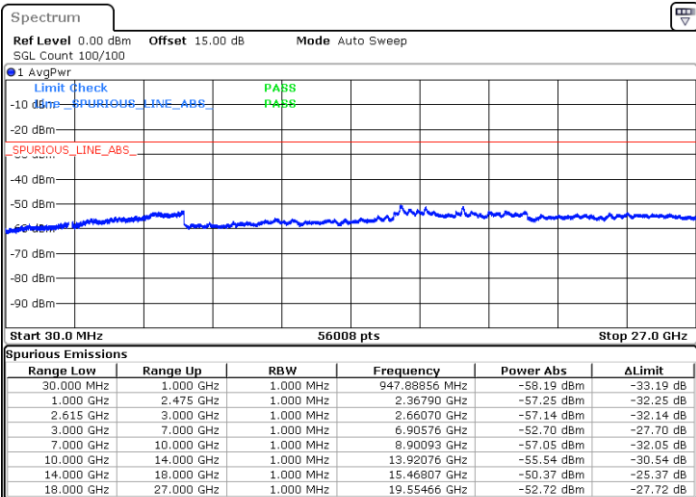

N/A

Date: 13.JUL.2022 22:18:21

LTE Band 7C / 20MHz+15MHz

QPSK

Lowest Channel / 1RB0 and 1RB74

Lowest Channel / 1RB99 and 1RB0

Date: 13.JUL.2022 20:29:54

Date: 13.JUL.2022 20:28:40

Lowest Channel / FullIRB

N/A

Date: 13.JUL.2022 20:36:07

LTE Band 7C / 20MHz+15MHz

QPSK

MiddleChannel / 1RB0 and 1RB74

Middle Channel / 1RB99 and 1RB0

Date: 13.JUL.2022 20:46:34

Date: 13.JUL.2022 20:47:48

Middle Channel / FullIRB

N/A

Date: 13.JUL.2022 20:40:21

LTE Band 7C / 20MHz+15MHz

QPSK

Highest Channel / 1RB0 and 1RB74

Highest Channel / 1RB99 and 1RB0

Date: 13.JUL.2022 21:11:17

Date: 13.JUL.2022 21:05:04

Highest Channel / FullIRB

N/A

Date: 13.JUL.2022 21:12:32

LTE Band 7C / 20MHz+20MHz

QPSK

Lowest Channel / 1RB0 and 1RB99