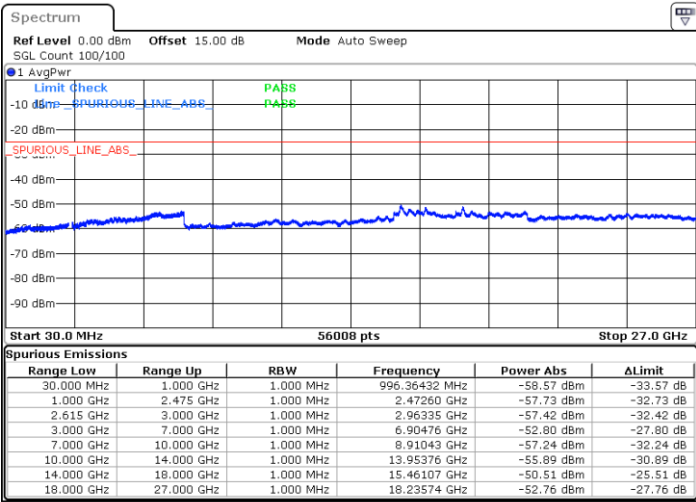

Middle Channel / 1RB0 and 1RB99

Middle Channel / 1RB99 and 1RB0

Date: 13.JUL.2022 19:26:04

Date: 13.JUL.2022 19:27:18

Middle Channel / FullIRB

N/A

Date: 13.JUL.2022 19:19:52

LTE Band 7C / 20MHz+20MHz

QPSK

Highest Channel / 1RB0 and 1RB99

Highest Channel / 1RB99 and 1RB0

Date: 13.JUL.2022 19:50:43

Date: 13.JUL.2022 19:44:31

Highest Channel / FullIRB

N/A

Date: 13.JUL.2022 19:51:57

LTE Band 7C / 10MHz+20MHz

16QAM

Lowest Channel / 1RB0 and 1RB99

Lowest Channel / 1RB49 and 1RB0

Date: 14.JUL.2022 10:04:15

Date: 14.JUL.2022 10:00:32

Lowest Channel / FullRB

N/A

Date: 14.JUL.2022 10:07:58

LTE Band 7C / 10MHz+20MHz

16QAM

MiddleChannel / 1RB0 and 1RB99

Middle Channel / 1RB49 and 1RB0

Date: 14.JUL.2022 10:18:26

Date: 14.JUL.2022 10:22:09

Middle Channel / FullIRB