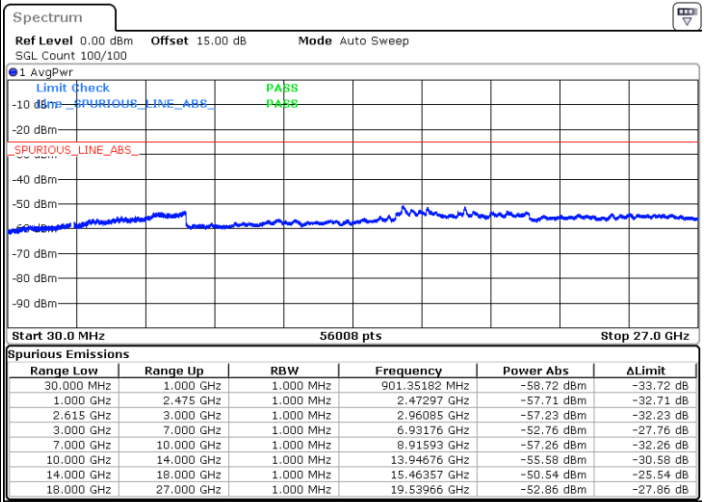

QPSK

Highest Channel / 1RB0 and 1RB99

Highest Channel / 1RB99 and 1RB0

Date: 13.JUL.2022 19:50:43

Date: 13.JUL.2022 19:44:31

Highest Channel / FullIRB

N/A

Date: 13.JUL.2022 19:51:57

LTE Band 7C / 10MHz+20MHz

16QAM

Lowest Channel / 1RB0 and 1RB99

Lowest Channel / 1RB49 and 1RB0

Date: 14.JUL.2022 10:04:15

Date: 14.JUL.2022 10:00:32

Lowest Channel / FullRB

N/A

Date: 14.JUL.2022 10:07:58

LTE Band 7C / 10MHz+20MHz

16QAM

MiddleChannel / 1RB0 and 1RB99

Middle Channel / 1RB49 and 1RB0

Date: 14.JUL.2022 10:18:26

Date: 14.JUL.2022 10:22:09

Middle Channel / FullIRB

N/A

Date: 14.JUL.2022 10:14:43

LTE Band 7C / 10MHz+20MHz

16QAM

Highest Channel / 1RB0 and 1RB99

Highest Channel / 1RB49 and 1RB0

Date: 14.JUL.2022 10:40:10

Date: 14.JUL.2022 10:36:26