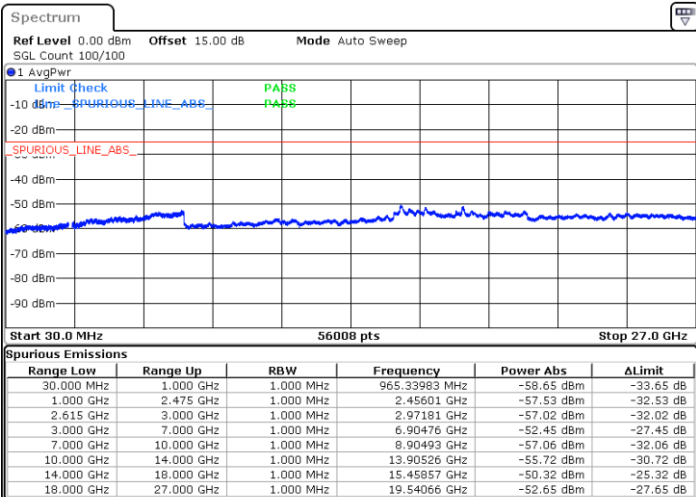

Middle Channel / 1RB99 and 1RB0

Date: 13.JUL.2022 21:51:09

Date: 13.JUL.2022 21:54:52

Middle Channel / FullIRB

N/A

Date: 14.JUL.2022 09:17:01

LTE Band 7C / 20MHz+10MHz

16QAM

Highest Channel / 1RB0 and 1RB49

Highest Channel / 1RB99 and 1RB0

Date: 13.JUL.2022 22:15:52

Date: 13.JUL.2022 22:12:08

Highest Channel / FullIRB

N/A

Date: 13.JUL.2022 22:19:36

LTE Band 7C / 20MHz+15MHz

16QAM

Lowest Channel / 1RB0 and 1RB74

Lowest Channel / 1RB99 and 1RB0

Date: 13.JUL.2022 20:31:09

Date: 13.JUL.2022 20:27:25

Lowest Channel / FullRB

N/A

Date: 13.JUL.2022 20:34:53