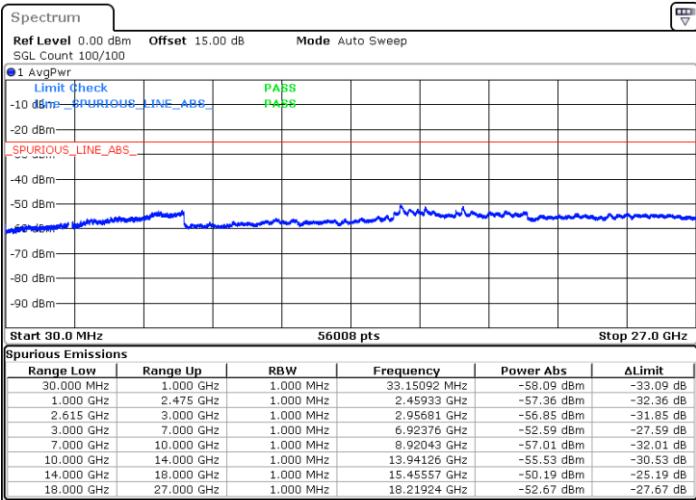

N/A

Date: 13.JUL.2022 22:18:21

LTE Band 7C / 20MHz+15MHz

QPSK

Lowest Channel / 1RB0 and 1RB74

Lowest Channel / 1RB99 and 1RB0

Date: 13.JUL.2022 20:29:54

Date: 13.JUL.2022 20:28:40

Lowest Channel / FullIRB

N/A

Date: 13.JUL.2022 20:36:07

LTE Band 7C / 20MHz+15MHz

QPSK

MiddleChannel / 1RB0 and 1RB74

Middle Channel / 1RB99 and 1RB0

Date: 13.JUL.2022 20:46:34

Date: 13.JUL.2022 20:47:48

Middle Channel / FullIRB

N/A

Date: 13.JUL.2022 20:40:21

LTE Band 7C / 20MHz+15MHz

QPSK

Highest Channel / 1RB0 and 1RB74

Highest Channel / 1RB99 and 1RB0

Date: 13.JUL.2022 21:11:17

Date: 13.JUL.2022 21:05:04

Highest Channel / FullIRB

N/A

Date: 13.JUL.2022 21:12:32

LTE Band 7C / 20MHz+20MHz

QPSK

Lowest Channel / 1RB0 and 1RB99