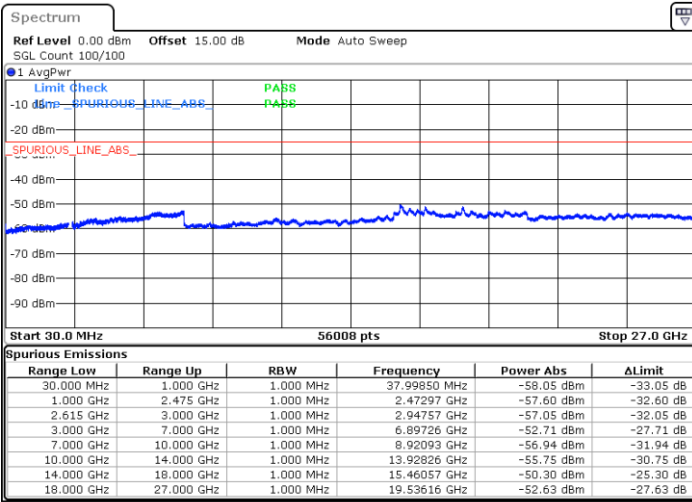

Date: 13.JUL.2022 20:47:48

Middle Channel / FullIRB

N/A

Date: 13.JUL.2022 20:40:21

LTE Band 7C / 20MHz+15MHz

QPSK

Highest Channel / 1RB0 and 1RB74

Highest Channel / 1RB99 and 1RB0

Date: 13.JUL.2022 21:11:17

Date: 13.JUL.2022 21:05:04

Highest Channel / FullIRB

N/A

Date: 13.JUL.2022 21:12:32

LTE Band 7C / 20MHz+20MHz

QPSK

Lowest Channel / 1RB0 and 1RB99

Lowest Channel / 1RB99 and 1RB0

Date: 13.JUL.2022 19:09:26

Date: 13.JUL.2022 19:08:12

Lowest Channel / FullRB

N/A

Date: 13.JUL.2022 19:15:38

LTE Band 7C / 20MHz+20MHz

QPSK

Middle Channel / 1RB0 and 1RB99

Middle Channel / 1RB99 and 1RB0

Date: 13.JUL.2022 19:26:04

Date: 13.JUL.2022 19:27:18

Middle Channel / FullIRB

N/A

Date: 13.JUL.2022 19:19:52

LTE Band 7C / 20MHz+20MHz