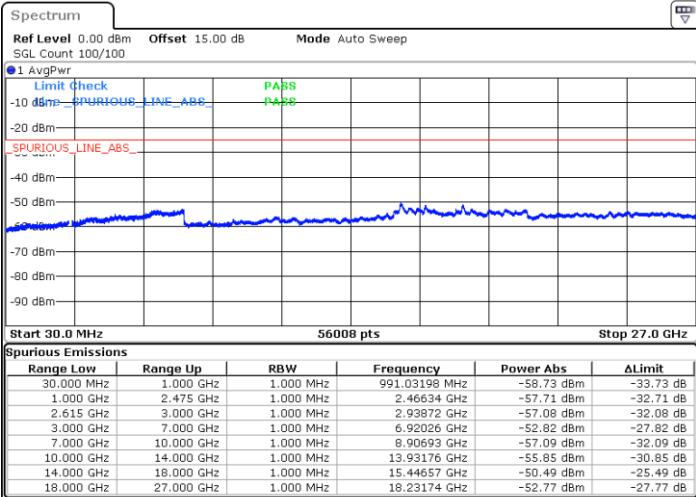

QPSK

Highest Channel / 1RB0 and 1RB99

Highest Channel / 1RB99 and 1RB0

Date: 13.JUL.2022 19:50:43

Date: 13.JUL.2022 19:44:31

Highest Channel / FullIRB

N/A

Date: 13.JUL.2022 19:51:57

LTE Band 7C / 10MHz+20MHz

16QAM

Lowest Channel / 1RB0 and 1RB99

Lowest Channel / 1RB49 and 1RB0

Date: 14.JUL.2022 10:04:15

Date: 14.JUL.2022 10:00:32

Lowest Channel / FullRB

N/A

Date: 14.JUL.2022 10:07:58

LTE Band 7C / 10MHz+20MHz

16QAM

MiddleChannel / 1RB0 and 1RB99

Middle Channel / 1RB49 and 1RB0

Date: 14.JUL.2022 10:18:26

Date: 14.JUL.2022 10:22:09

Middle Channel / FullIRB

N/A

Date: 14.JUL.2022 10:14:43

LTE Band 7C / 10MHz+20MHz

16QAM

Highest Channel / 1RB0 and 1RB99

Highest Channel / 1RB49 and 1RB0

Date: 14.JUL.2022 10:40:10

Date: 14.JUL.2022 10:36:26