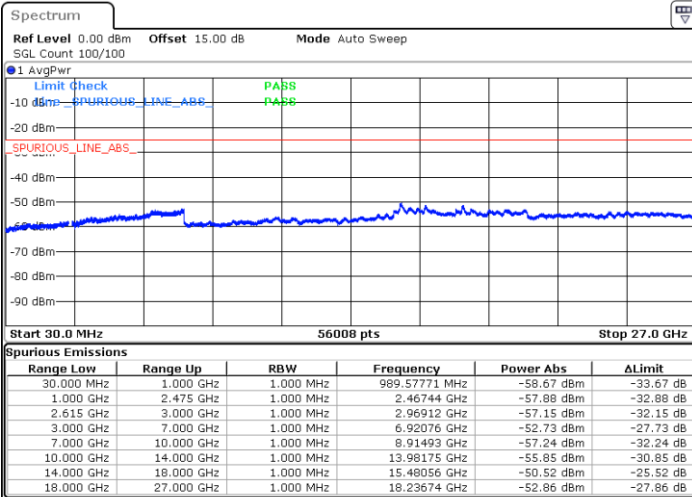

Date: 14.JUL.2022 10:07:58

LTE Band 7C / 10MHz+20MHz

16QAM

MiddleChannel / 1RB0 and 1RB99

Middle Channel / 1RB49 and 1RB0

Date: 14.JUL.2022 10:18:26

Date: 14.JUL.2022 10:22:09

Middle Channel / FullIRB

N/A

Date: 14.JUL.2022 10:14:43

LTE Band 7C / 10MHz+20MHz

16QAM

Highest Channel / 1RB0 and 1RB99

Highest Channel / 1RB49 and 1RB0

Date: 14.JUL.2022 10:40:10

Date: 14.JUL.2022 10:36:26

Highest Channel / FullIRB

N/A

Date: 14.JUL.2022 10:43:53

LTE Band 7C / 15MHz+10MHz

16QAM

Lowest Channel / 1RB0 and 1RB49

Lowest Channel / 1RB74 and 1RB0

Date: 14.JUL.2022 02:19:48