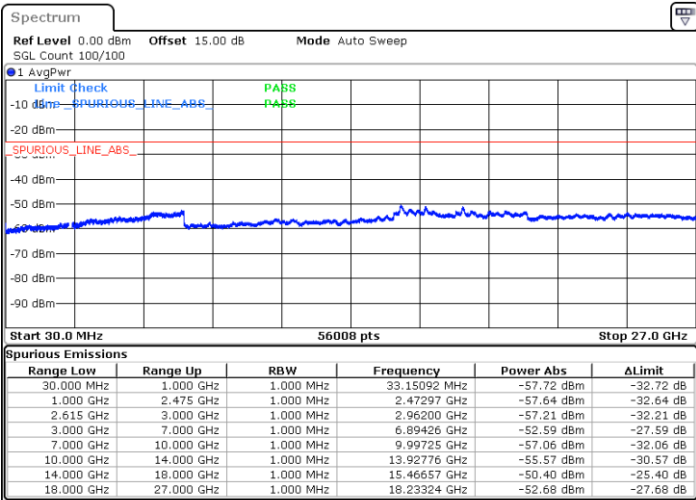

LTE Band 7C / 20MHz+15MHz

16QAM

MiddleChannel / 1RB0 and 1RB74

Middle Channel / 1RB99 and 1RB0

Date: 13.JUL.2022 20:45:20

Date: 13.JUL.2022 20:49:03

Middle Channel / FullIRB

N/A

Date: 13.JUL.2022 20:41:35

LTE Band 7C / 20MHz+15MHz

16QAM

Highest Channel / 1RB0 and 1RB74

Highest Channel / 1RB99 and 1RB0

Date: 13.JUL.2022 21:10:02

Date: 13.JUL.2022 21:06:19

Highest Channel / FullIRB

N/A

Date: 13.JUL.2022 21:13:46

LTE Band 7C / 20MHz+20MHz

16QAM

Lowest Channel / 1RB0 and 1RB99

Lowest Channel / 1RB99 and 1RB0

Date: 13.JUL.2022 19:10:41

Date: 13.JUL.2022 19:06:58