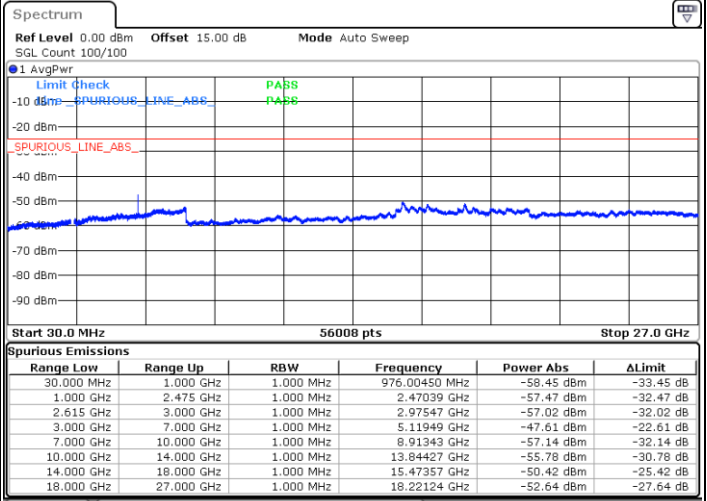

LTE Band 7C / 20MHz+10MHz

QPSK

Middle Channel / 1RB0 and 1RB49

Middle Channel / 1RB99 and 1RB0

Date: 13.JUL.2022 21:52:23

Date: 13.JUL.2022 21:53:38

Middle Channel / FullIRB

N/A

Date: 14.JUL.2022 09:15:46

LTE Band 7C / 20MHz+10MHz

QPSK

Highest Channel / 1RB0 and 1RB49

Highest Channel / 1RB99 and 1RB0

Date: 13.JUL.2022 22:17:06

Date: 13.JUL.2022 22:10:53

Highest Channel / FullIRB

N/A

Date: 13.JUL.2022 22:18:21

LTE Band 7C / 20MHz+15MHz

QPSK

Lowest Channel / 1RB0 and 1RB74

Lowest Channel / 1RB99 and 1RB0

Date: 13.JUL.2022 20:29:54

Date: 13.JUL.2022 20:28:40

Lowest Channel / FullIRB

N/A

Date: 13.JUL.2022 20:36:07

LTE Band 7C / 20MHz+15MHz

QPSK

MiddleChannel / 1RB0 and 1RB74

Middle Channel / 1RB99 and 1RB0

Date: 13.JUL.2022 20:46:34