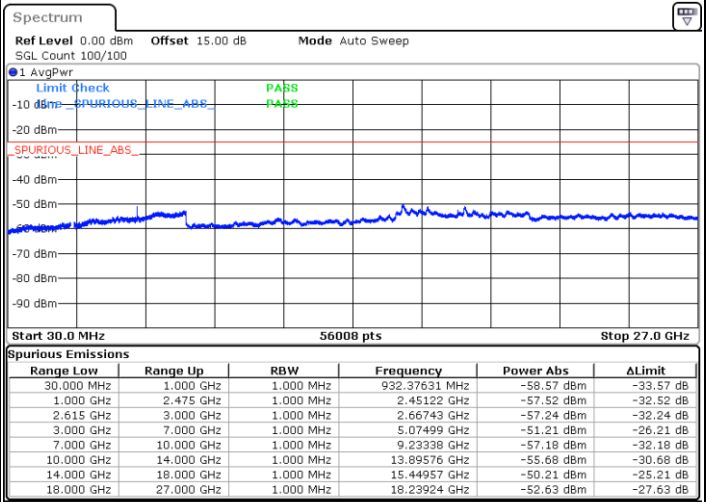

Highest Channel / 1RB0 and 1RB49

Highest Channel / 1RB99 and 1RB0

Date: 13.JUL.2022 22:15:52

Date: 13.JUL.2022 22:12:08

Highest Channel / FullIRB

N/A

Date: 13.JUL.2022 22:19:36

LTE Band 7C / 20MHz+15MHz

16QAM

Lowest Channel / 1RB0 and 1RB74

Lowest Channel / 1RB99 and 1RB0

Date: 13.JUL.2022 20:31:09

Date: 13.JUL.2022 20:27:25

Lowest Channel / FullRB

N/A

Date: 13.JUL.2022 20:34:53

LTE Band 7C / 20MHz+15MHz

16QAM

MiddleChannel / 1RB0 and 1RB74

Middle Channel / 1RB99 and 1RB0

Date: 13.JUL.2022 20:45:20

Date: 13.JUL.2022 20:49:03

Middle Channel / FullIRB

N/A

Date: 13.JUL.2022 20:41:35

LTE Band 7C / 20MHz+15MHz

16QAM

Highest Channel / 1RB0 and 1RB74

Highest Channel / 1RB99 and 1RB0

Date: 13.JUL.2022 21:10:02

Date: 13.JUL.2022 21:06:19

Highest Channel / FullIRB