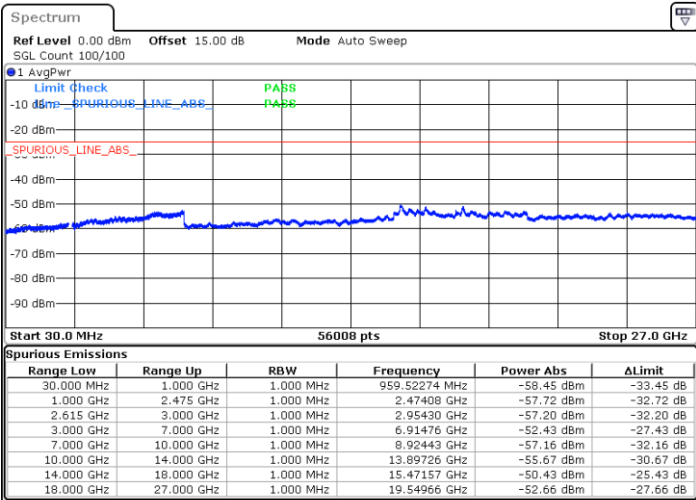

Date: 13.JUL.2022 23:26:03

Highest Channel / FullIRB

N/A

Date: 13.JUL.2022 23:33:32

LTE Band 7C / 20MHz+10MHz

16QAM

Lowest Channel / 1RB0 and 1RB49

Lowest Channel / 1RB99 and 1RB0

Date: 14.JUL.2022 09:06:32

Date: 14.JUL.2022 09:02:49

Lowest Channel / FullRB

N/A

Date: 14.JUL.2022 09:10:16

LTE Band 7C / 20MHz+10MHz

16QAM

Middle Channel / 1RB0 and 1RB49

Middle Channel / 1RB99 and 1RB0

Date: 13.JUL.2022 21:51:09

Date: 13.JUL.2022 21:54:52

Middle Channel / FullIRB

N/A

Date: 14.JUL.2022 09:17:01

LTE Band 7C / 20MHz+10MHz

16QAM

Highest Channel / 1RB0 and 1RB49

Highest Channel / 1RB99 and 1RB0

Date: 13.JUL.2022 22:15:52

Date: 13.JUL.2022 22:12:08

Highest Channel / FullIRB

N/A

Date: 13.JUL.2022 22:19:36

LTE Band 7C / 20MHz+15MHz