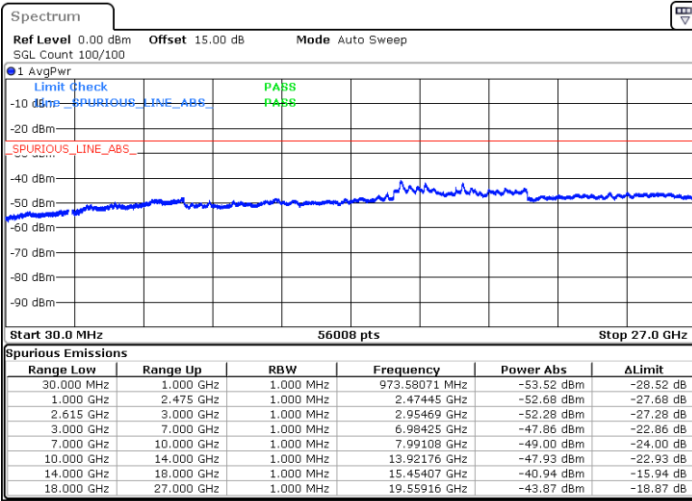

Lowest Channel / 1RB0 and 1RB74

Lowest Channel / 1RB74 and 1RB0

Date: 14.JUL.2022 00:33:44

Date: 14.JUL.2022 00:30:01

Lowest Channel / FullRB

N/A

Date: 14.JUL.2022 00:37:30

LTE Band 7C / 15MHz+15MHz

16QAM

Middle Channel / 1RB0 and 1RB74

Middle Channel / 1RB74 and 1RB0

Date: 14.JUL.2022 00:48:02

Date: 14.JUL.2022 00:51:46

Middle Channel / FullIRB

N/A

Date: 14.JUL.2022 00:44:17

LTE Band 7C / 15MHz+15MHz

16QAM

Highest Channel / 1RB0 and 1RB74

Highest Channel / 1RB74 and 1RB0

Date: 14.JUL.2022 01:12:55

Date: 14.JUL.2022 01:09:10

Highest Channel / FullIRB

N/A