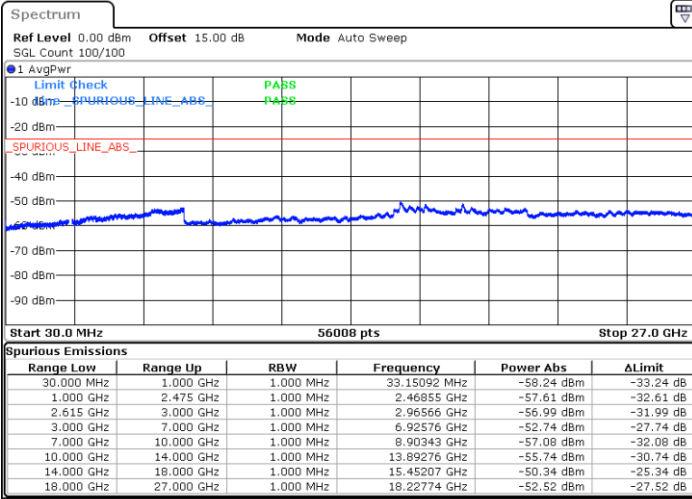

Date: 14.JUL.2022 09:15:46

LTE Band 7C / 20MHz+10MHz

QPSK

Highest Channel / 1RB0 and 1RB49

Highest Channel / 1RB99 and 1RB0

Date: 13.JUL.2022 22:17:06

Date: 13.JUL.2022 22:10:53

Highest Channel / FullIRB

N/A

Date: 13.JUL.2022 22:18:21

LTE Band 7C / 20MHz+15MHz

QPSK

Lowest Channel / 1RB0 and 1RB74

Lowest Channel / 1RB99 and 1RB0

Date: 13.JUL.2022 20:29:54

Date: 13.JUL.2022 20:28:40

Lowest Channel / FullIRB

N/A

Date: 13.JUL.2022 20:36:07

LTE Band 7C / 20MHz+15MHz

QPSK

MiddleChannel / 1RB0 and 1RB74

Middle Channel / 1RB99 and 1RB0

Date: 13.JUL.2022 20:46:34

Date: 13.JUL.2022 20:47:48

Middle Channel / FullIRB

N/A

Date: 13.JUL.2022 20:40:21

LTE Band 7C / 20MHz+15MHz

QPSK

Highest Channel / 1RB0 and 1RB74

Highest Channel / 1RB99 and 1RB0