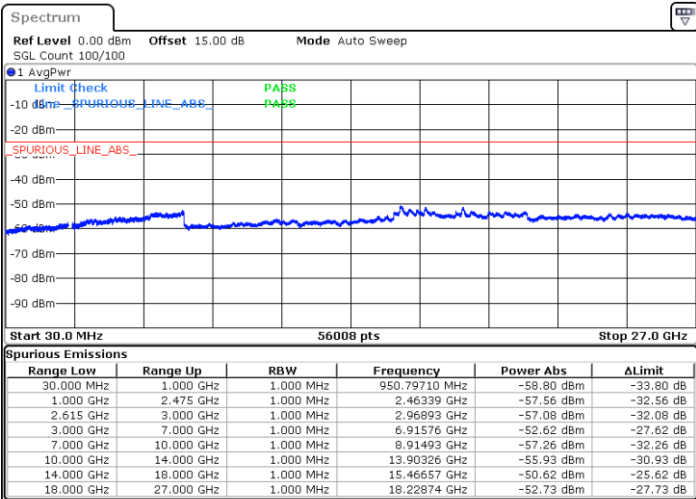

LTE Band 7C / 20MHz+10MHz

QPSK

Middle Channel / 1RB0 and 1RB49

Middle Channel / 1RB99 and 1RB0

Date: 13.JUL.2022 21:52:23

Date: 13.JUL.2022 21:53:38

Middle Channel / FullIRB

N/A

Date: 14.JUL.2022 09:15:46

LTE Band 7C / 20MHz+10MHz

QPSK

Highest Channel / 1RB0 and 1RB49

Highest Channel / 1RB99 and 1RB0

Date: 13.JUL.2022 22:17:06

Date: 13.JUL.2022 22:10:53

Highest Channel / FullIRB

N/A

Date: 13.JUL.2022 22:18:21

LTE Band 7C / 20MHz+15MHz

QPSK

Lowest Channel / 1RB0 and 1RB74

Lowest Channel / 1RB99 and 1RB0

Date: 13.JUL.2022 20:29:54

Date: 13.JUL.2022 20:28:40