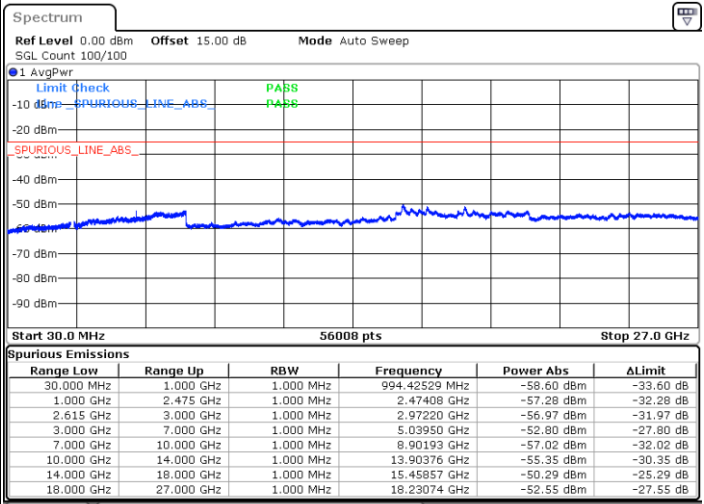

Middle Channel / 1RB99 and 1RB0

Date: 13.JUL.2022 21:51:09

Date: 13.JUL.2022 21:54:52

Middle Channel / FullIRB

N/A

Date: 14.JUL.2022 09:17:01

LTE Band 7C / 20MHz+10MHz

16QAM

Highest Channel / 1RB0 and 1RB49

Highest Channel / 1RB99 and 1RB0

Date: 13.JUL.2022 22:15:52

Date: 13.JUL.2022 22:12:08

Highest Channel / FullIRB

N/A

Date: 13.JUL.2022 22:19:36

LTE Band 7C / 20MHz+15MHz

16QAM

Lowest Channel / 1RB0 and 1RB74

Lowest Channel / 1RB99 and 1RB0

Date: 13.JUL.2022 20:31:09

Date: 13.JUL.2022 20:27:25

Lowest Channel / FullRB

N/A

Date: 13.JUL.2022 20:34:53