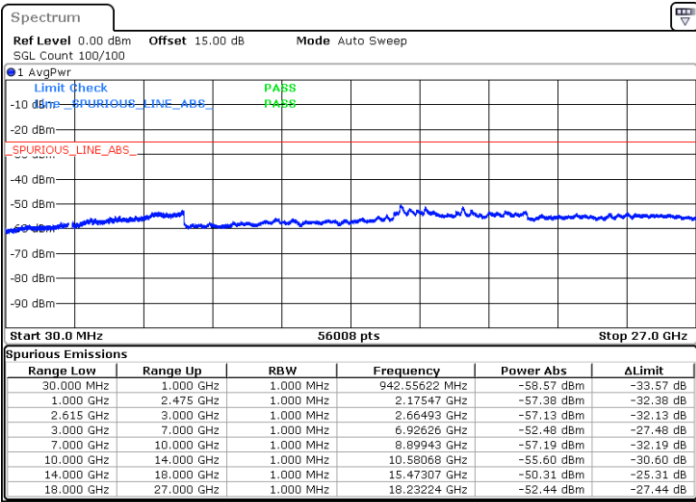

Middle Channel / 1RB0 and 1RB99

Middle Channel / 1RB99 and 1RB0

Date: 13.JUL.2022 19:26:04

Date: 13.JUL.2022 19:27:18

Middle Channel / FullIRB

N/A

Date: 13.JUL.2022 19:19:52

LTE Band 7C / 20MHz+20MHz

QPSK

Highest Channel / 1RB0 and 1RB99

Highest Channel / 1RB99 and 1RB0

Date: 13.JUL.2022 19:50:43

Date: 13.JUL.2022 19:44:31

Highest Channel / FullIRB

N/A

Date: 13.JUL.2022 19:51:57

LTE Band 7C / 10MHz+20MHz

16QAM

Lowest Channel / 1RB0 and 1RB99

Lowest Channel / 1RB49 and 1RB0

Date: 14.JUL.2022 10:04:15

Date: 14.JUL.2022 10:00:32

Lowest Channel / FullRB

N/A

Date: 14.JUL.2022 10:07:58

LTE Band 7C / 10MHz+20MHz

16QAM

MiddleChannel / 1RB0 and 1RB99

Middle Channel / 1RB49 and 1RB0

Date: 14.JUL.2022 10:18:26

Date: 14.JUL.2022 10:22:09

Middle Channel / FullIRB