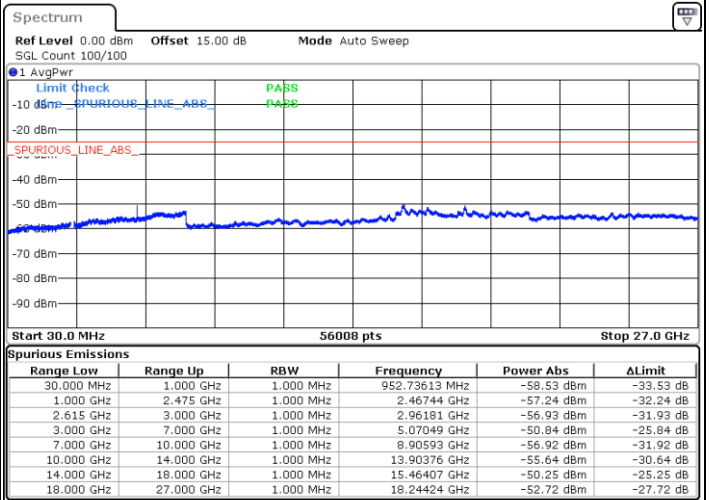

Date: 13.JUL.2022 21:11:17

Date: 13.JUL.2022 21:05:04

Highest Channel / FullIRB

N/A

Date: 13.JUL.2022 21:12:32

LTE Band 7C / 20MHz+20MHz

QPSK

Lowest Channel / 1RB0 and 1RB99

Lowest Channel / 1RB99 and 1RB0

Date: 13.JUL.2022 19:09:26

Date: 13.JUL.2022 19:08:12

Lowest Channel / FullRB

N/A

Date: 13.JUL.2022 19:15:38

LTE Band 7C / 20MHz+20MHz

QPSK

Middle Channel / 1RB0 and 1RB99

Middle Channel / 1RB99 and 1RB0

Date: 13.JUL.2022 19:26:04

Date: 13.JUL.2022 19:27:18

Middle Channel / FullIRB

N/A

Date: 13.JUL.2022 19:19:52

LTE Band 7C / 20MHz+20MHz

QPSK

Highest Channel / 1RB0 and 1RB99

Highest Channel / 1RB99 and 1RB0

Date: 13.JUL.2022 19:50:43

Date: 13.JUL.2022 19:44:31

Highest Channel / FullIRB

N/A

Date: 13.JUL.2022 19:51:57