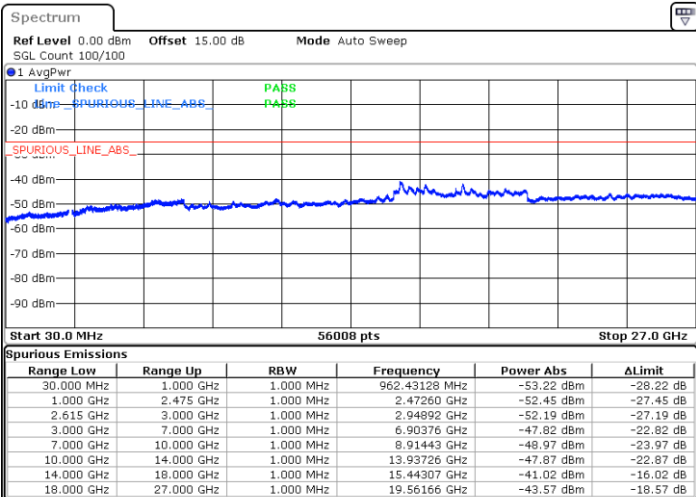

N/A

Date: 14.JUL.2022 10:14:43

LTE Band 7C / 10MHz+20MHz

16QAM

Highest Channel / 1RB0 and 1RB99

Highest Channel / 1RB49 and 1RB0

Date: 14.JUL.2022 10:40:10

Date: 14.JUL.2022 10:36:26

Highest Channel / FullIRB

N/A

Date: 14.JUL.2022 10:43:53

LTE Band 7C / 15MHz+10MHz

16QAM

Lowest Channel / 1RB0 and 1RB49

Lowest Channel / 1RB74 and 1RB0

Date: 14.JUL.2022 02:19:48

Date: 14.JUL.2022 02:16:03

Lowest Channel / FullRB

N/A

Date: 14.JUL.2022 02:23:33

LTE Band 7C / 15MHz+10MHz

16QAM

Middle Channel / 1RB0 and 1RB49

Middle Channel / 1RB74 and 1RB0