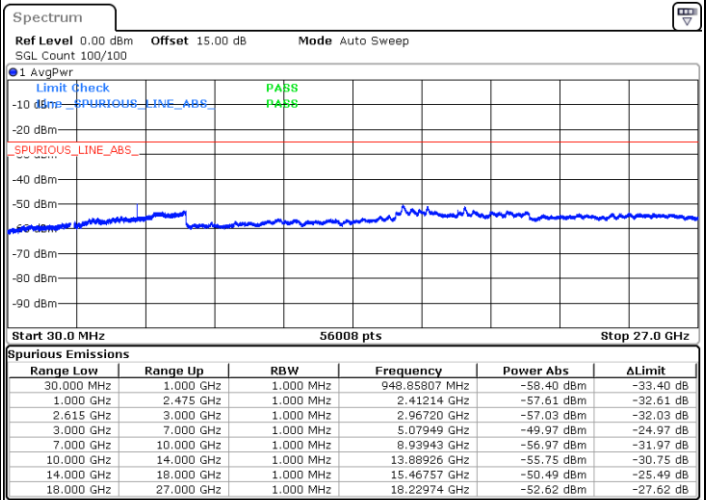

LTE Band 7C / 20MHz+10MHz

QPSK

Middle Channel / 1RB0 and 1RB49

Middle Channel / 1RB99 and 1RB0

Date: 13.JUL.2022 21:52:23

Date: 13.JUL.2022 21:53:38

Middle Channel / FullIRB

N/A

Date: 14.JUL.2022 09:15:46

LTE Band 7C / 20MHz+10MHz

QPSK

Highest Channel / 1RB0 and 1RB49

Highest Channel / 1RB99 and 1RB0

Date: 13.JUL.2022 22:17:06

Date: 13.JUL.2022 22:10:53

Highest Channel / FullIRB

N/A

Date: 13.JUL.2022 22:18:21

LTE Band 7C / 20MHz+15MHz

QPSK

Lowest Channel / 1RB0 and 1RB74

Lowest Channel / 1RB99 and 1RB0

Date: 13.JUL.2022 20:29:54

Date: 13.JUL.2022 20:28:40