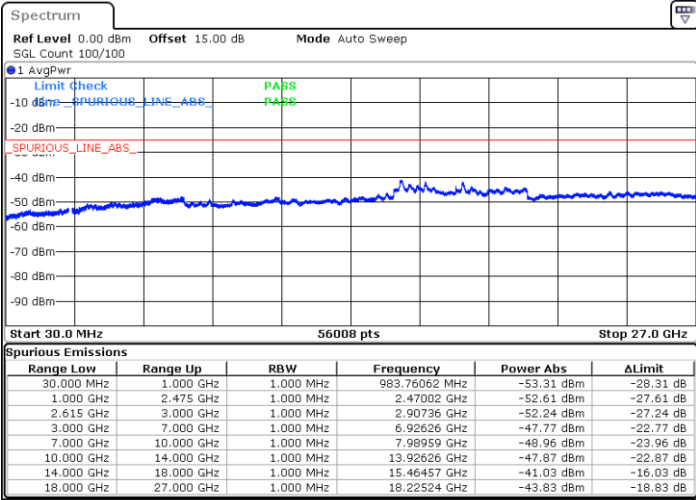

Highest Channel / FullIRB

N/A

Date: 14.JUL.2022 10:43:53

LTE Band 7C / 15MHz+10MHz

16QAM

Lowest Channel / 1RB0 and 1RB49

Lowest Channel / 1RB74 and 1RB0

Date: 14.JUL.2022 02:19:48

Date: 14.JUL.2022 02:16:03

Lowest Channel / FullRB

N/A

Date: 14.JUL.2022 02:23:33

LTE Band 7C / 15MHz+10MHz

16QAM

Middle Channel / 1RB0 and 1RB49

Middle Channel / 1RB74 and 1RB0

Date: 14.JUL.2022 02:34:06

Date: 14.JUL.2022 02:37:50

Middle Channel / FullRB

N/A

Date: 14.JUL.2022 02:30:21

LTE Band 7C / 15MHz+10MHz

16QAM

Highest Channel / 1RB0 and 1RB49

Highest Channel / 1RB74 and 1RB0

Date: 14.JUL.2022 02:58:58

Date: 14.JUL.2022 02:55:13

Highest Channel / FullIRB

N/A

Date: 14.JUL.2022 03:02:43

LTE Band 7C / 15MHz+15MHz

16QAM