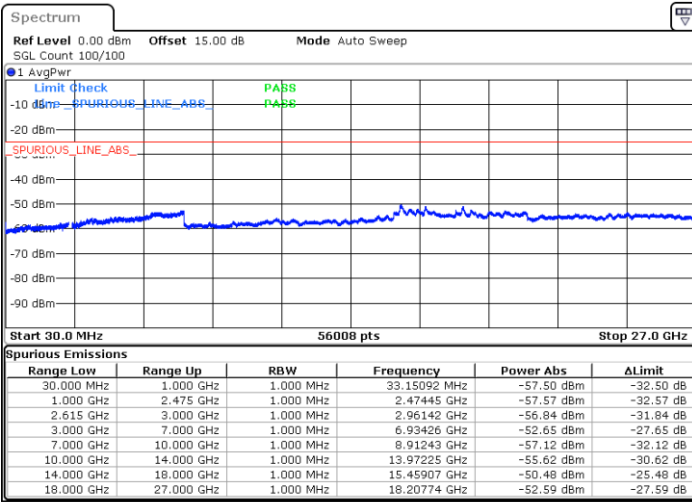

Highest Channel / 1RB0 and 1RB49

Highest Channel / 1RB99 and 1RB0

Date: 13.JUL.2022 22:15:52

Date: 13.JUL.2022 22:12:08

Highest Channel / FullIRB

N/A

Date: 13.JUL.2022 22:19:36

LTE Band 7C / 20MHz+15MHz

16QAM

Lowest Channel / 1RB0 and 1RB74

Lowest Channel / 1RB99 and 1RB0

Date: 13.JUL.2022 20:31:09

Date: 13.JUL.2022 20:27:25

Lowest Channel / FullRB

N/A

Date: 13.JUL.2022 20:34:53

LTE Band 7C / 20MHz+15MHz

16QAM

MiddleChannel / 1RB0 and 1RB74

Middle Channel / 1RB99 and 1RB0

Date: 13.JUL.2022 20:45:20

Date: 13.JUL.2022 20:49:03

Middle Channel / FullIRB

N/A

Date: 13.JUL.2022 20:41:35

LTE Band 7C / 20MHz+15MHz

16QAM

Highest Channel / 1RB0 and 1RB74

Highest Channel / 1RB99 and 1RB0

Date: 13.JUL.2022 21:10:02

Date: 13.JUL.2022 21:06:19

Highest Channel / FullIRB