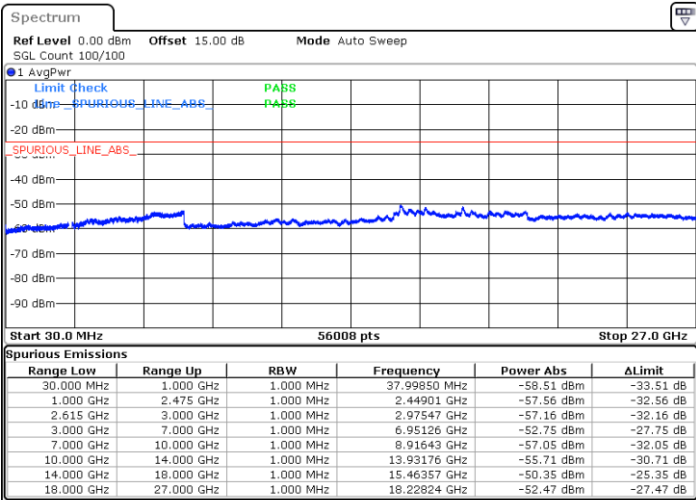

Date: 13.JUL.2022 21:11:17

Date: 13.JUL.2022 21:05:04

Highest Channel / FullIRB

N/A

Date: 13.JUL.2022 21:12:32

LTE Band 7C / 20MHz+20MHz

QPSK

Lowest Channel / 1RB0 and 1RB99

Lowest Channel / 1RB99 and 1RB0

Date: 13.JUL.2022 19:09:26

Date: 13.JUL.2022 19:08:12

Lowest Channel / FullRB

N/A

Date: 13.JUL.2022 19:15:38

LTE Band 7C / 20MHz+20MHz

QPSK

Middle Channel / 1RB0 and 1RB99

Middle Channel / 1RB99 and 1RB0

Date: 13.JUL.2022 19:26:04

Date: 13.JUL.2022 19:27:18

Middle Channel / FullIRB

N/A

Date: 13.JUL.2022 19:19:52

LTE Band 7C / 20MHz+20MHz

QPSK

Highest Channel / 1RB0 and 1RB99

Highest Channel / 1RB99 and 1RB0

Date: 13.JUL.2022 19:50:43

Date: 13.JUL.2022 19:44:31

Highest Channel / FullIRB

N/A

Date: 13.JUL.2022 19:51:57