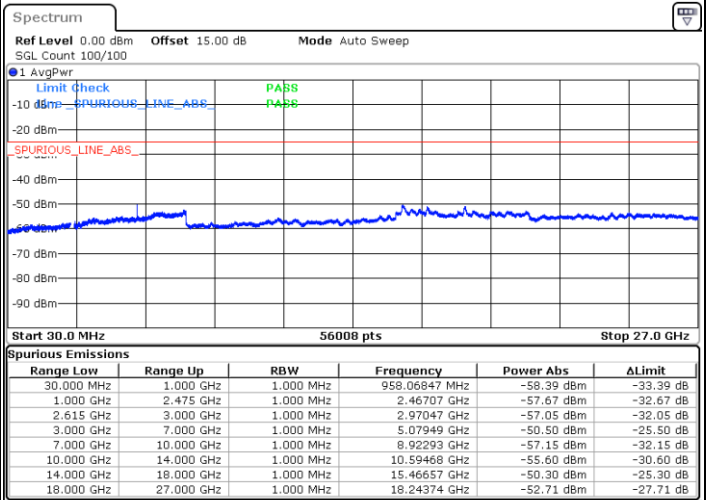

Date: 13.JUL.2022 23:26:03

Highest Channel / FullIRB

N/A

Date: 13.JUL.2022 23:33:32

LTE Band 7C / 20MHz+10MHz

16QAM

Lowest Channel / 1RB0 and 1RB49

Lowest Channel / 1RB99 and 1RB0

Date: 14.JUL.2022 09:06:32

Date: 14.JUL.2022 09:02:49

Lowest Channel / FullRB

N/A

Date: 14.JUL.2022 09:10:16

LTE Band 7C / 20MHz+10MHz

16QAM

Middle Channel / 1RB0 and 1RB49

Middle Channel / 1RB99 and 1RB0

Date: 13.JUL.2022 21:51:09

Date: 13.JUL.2022 21:54:52

Middle Channel / FullIRB

N/A

Date: 14.JUL.2022 09:17:01

LTE Band 7C / 20MHz+10MHz

16QAM

Highest Channel / 1RB0 and 1RB49

Highest Channel / 1RB99 and 1RB0

Date: 13.JUL.2022 22:15:52

Date: 13.JUL.2022 22:12:08

Highest Channel / FullIRB

N/A

Date: 13.JUL.2022 22:19:36

LTE Band 7C / 20MHz+15MHz