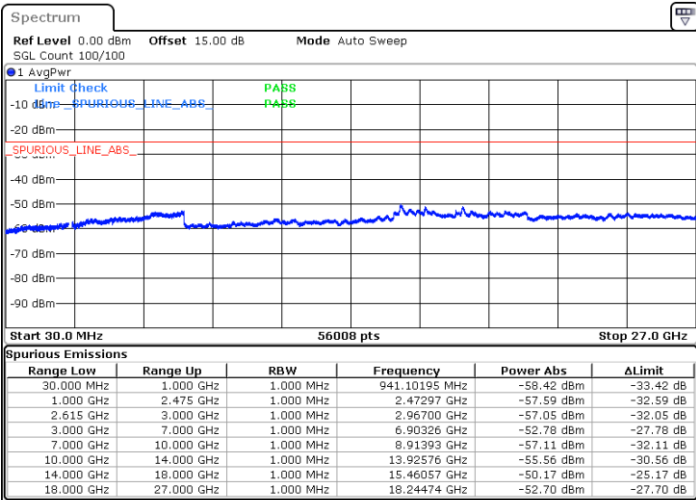

LTE Band 7C / 20MHz+10MHz

QPSK

Middle Channel / 1RB0 and 1RB49

Middle Channel / 1RB99 and 1RB0

Date: 13.JUL.2022 21:52:23

Date: 13.JUL.2022 21:53:38

Middle Channel / FullIRB

N/A

Date: 14.JUL.2022 09:15:46

LTE Band 7C / 20MHz+10MHz

QPSK

Highest Channel / 1RB0 and 1RB49

Highest Channel / 1RB99 and 1RB0

Date: 13.JUL.2022 22:17:06

Date: 13.JUL.2022 22:10:53

Highest Channel / FullIRB

N/A

Date: 13.JUL.2022 22:18:21

LTE Band 7C / 20MHz+15MHz

QPSK

Lowest Channel / 1RB0 and 1RB74

Lowest Channel / 1RB99 and 1RB0

Date: 13.JUL.2022 20:29:54

Date: 13.JUL.2022 20:28:40