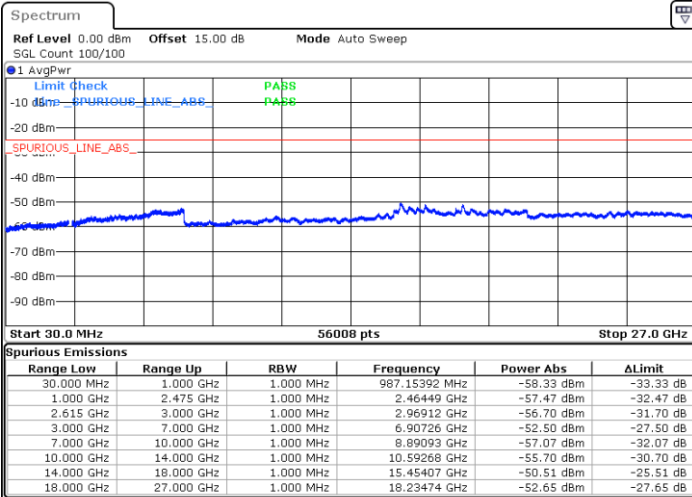

N/A

Date: 13.JUL.2022 22:54:27

LTE Band 7C / 15MHz+20MHz

16QAM

Middle Channel / 1RB0 and 1RB9

Middle Channel / 1RB74 and 1RB0

Date: 13.JUL.2022 23:04:57

Date: 13.JUL.2022 23:08:41

Middle Channel / FullIRB

N/A

Date: 13.JUL.2022 23:01:13

LTE Band 7C / 15MHz+20MHz

16QAM

Highest Channel / 1RB0 and 1RB99

Highest Channel / 1RB74 and 1RB0

Date: 13.JUL.2022 23:29:47

Date: 13.JUL.2022 23:26:03

Highest Channel / FullIRB

N/A

Date: 13.JUL.2022 23:33:32

LTE Band 7C / 20MHz+10MHz

16QAM

Lowest Channel / 1RB0 and 1RB49

Lowest Channel / 1RB99 and 1RB0

Date: 14.JUL.2022 09:06:32

Date: 14.JUL.2022 09:02:49

Lowest Channel / FullRB

N/A

Date: 14.JUL.2022 09:10:16

LTE Band 7C / 20MHz+10MHz

16QAM

Middle Channel / 1RB0 and 1RB49