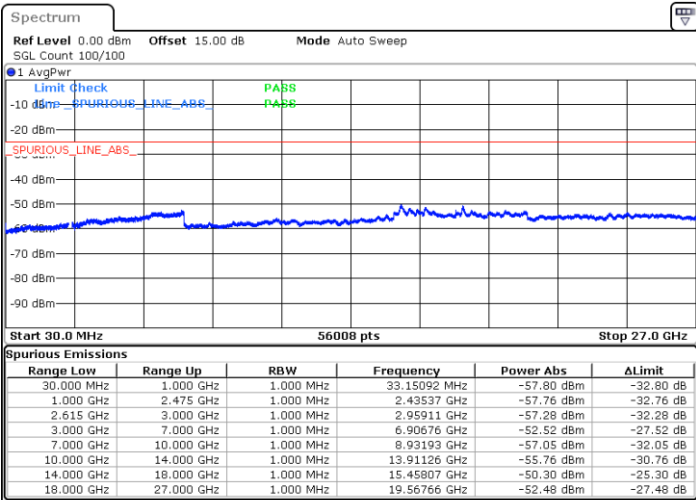

Date: 14.JUL.2022 01:16:39

LTE Band 7C / 15MHz+20MHz

16QAM

Lowest Channel / 1RB0 and 1RB99

Lowest Channel / 1RB74 and 1RB0

Date: 13.JUL.2022 22:50:42

Date: 13.JUL.2022 22:46:58

Lowest Channel / FullRB

N/A

Date: 13.JUL.2022 22:54:27

LTE Band 7C / 15MHz+20MHz

16QAM

Middle Channel / 1RB0 and 1RB9

Middle Channel / 1RB74 and 1RB0

Date: 13.JUL.2022 23:04:57

Date: 13.JUL.2022 23:08:41

Middle Channel / FullIRB

N/A

Date: 13.JUL.2022 23:01:13

LTE Band 7C / 15MHz+20MHz

16QAM

Highest Channel / 1RB0 and 1RB99

Highest Channel / 1RB74 and 1RB0

Date: 13.JUL.2022 23:29:47

Date: 13.JUL.2022 23:26:03

Highest Channel / FullIRB

N/A

Date: 13.JUL.2022 23:33:32

LTE Band 7C / 20MHz+10MHz

16QAM

Lowest Channel / 1RB0 and 1RB49

Lowest Channel / 1RB99 and 1RB0