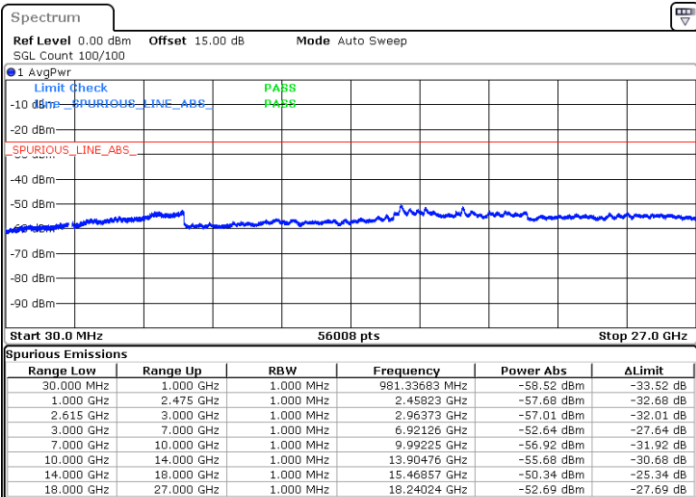

Lowest Channel / 1RB99 and 1RB0

Date: 13.JUL.2022 19:09:26

Date: 13.JUL.2022 19:08:12

Lowest Channel / FullRB

N/A

Date: 13.JUL.2022 19:15:38

LTE Band 7C / 20MHz+20MHz

QPSK

Middle Channel / 1RB0 and 1RB99

Middle Channel / 1RB99 and 1RB0

Date: 13.JUL.2022 19:26:04

Date: 13.JUL.2022 19:27:18

Middle Channel / FullIRB

N/A

Date: 13.JUL.2022 19:19:52

LTE Band 7C / 20MHz+20MHz

QPSK

Highest Channel / 1RB0 and 1RB99

Highest Channel / 1RB99 and 1RB0

Date: 13.JUL.2022 19:50:43

Date: 13.JUL.2022 19:44:31

Highest Channel / FullIRB

N/A

Date: 13.JUL.2022 19:51:57

LTE Band 7C / 10MHz+20MHz

16QAM

Lowest Channel / 1RB0 and 1RB99

Lowest Channel / 1RB49 and 1RB0

Date: 14.JUL.2022 10:04:15

Date: 14.JUL.2022 10:00:32

Lowest Channel / FullRB

N/A