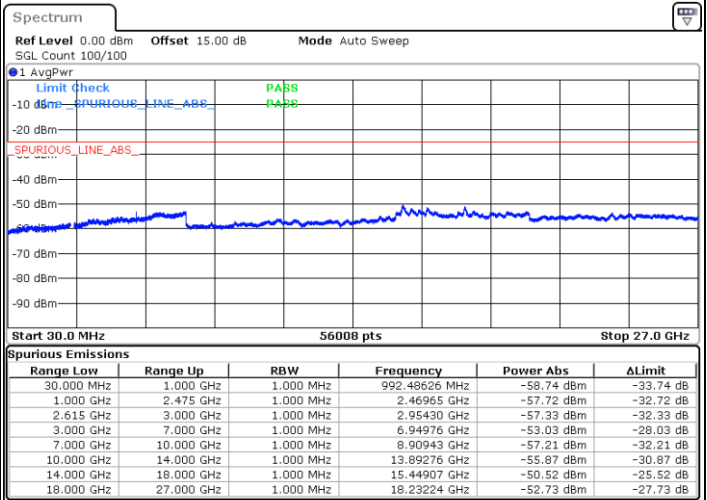

Middle Channel / FullIRB

N/A

Date: 13.JUL.2022 23:01:13

LTE Band 7C / 15MHz+20MHz

16QAM

Highest Channel / 1RB0 and 1RB99

Highest Channel / 1RB74 and 1RB0

Date: 13.JUL.2022 23:29:47

Date: 13.JUL.2022 23:26:03

Highest Channel / FullIRB

N/A

Date: 13.JUL.2022 23:33:32

LTE Band 7C / 20MHz+10MHz

16QAM

Lowest Channel / 1RB0 and 1RB49

Lowest Channel / 1RB99 and 1RB0

Date: 14.JUL.2022 09:06:32

Date: 14.JUL.2022 09:02:49

Lowest Channel / FullRB

N/A

Date: 14.JUL.2022 09:10:16

LTE Band 7C / 20MHz+10MHz

16QAM

Middle Channel / 1RB0 and 1RB49