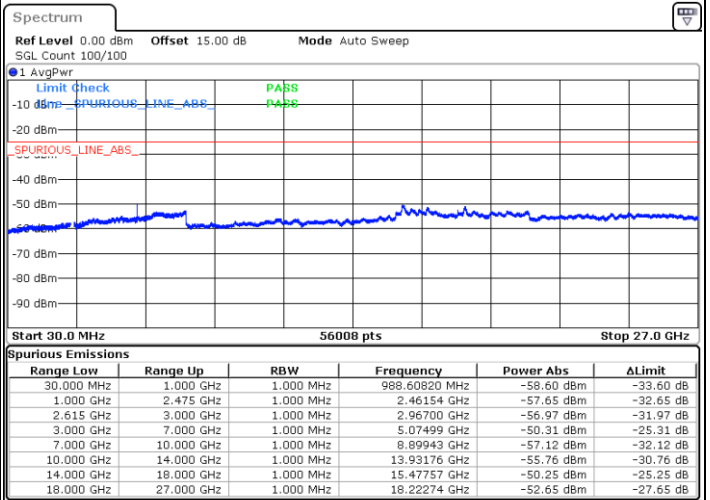

N/A

Date: 13.JUL.2022 22:18:21

LTE Band 7C / 20MHz+15MHz

QPSK

Lowest Channel / 1RB0 and 1RB74

Lowest Channel / 1RB99 and 1RB0

Date: 13.JUL.2022 20:29:54

Date: 13.JUL.2022 20:28:40

Lowest Channel / FullIRB

N/A

Date: 13.JUL.2022 20:36:07

LTE Band 7C / 20MHz+15MHz

QPSK

MiddleChannel / 1RB0 and 1RB74

Middle Channel / 1RB99 and 1RB0

Date: 13.JUL.2022 20:46:34

Date: 13.JUL.2022 20:47:48

Middle Channel / FullIRB

N/A

Date: 13.JUL.2022 20:40:21

LTE Band 7C / 20MHz+15MHz

QPSK

Highest Channel / 1RB0 and 1RB74

Highest Channel / 1RB99 and 1RB0

Date: 13.JUL.2022 21:11:17

Date: 13.JUL.2022 21:05:04

Highest Channel / FullIRB

N/A

Date: 13.JUL.2022 21:12:32

LTE Band 7C / 20MHz+20MHz

QPSK

Lowest Channel / 1RB0 and 1RB99