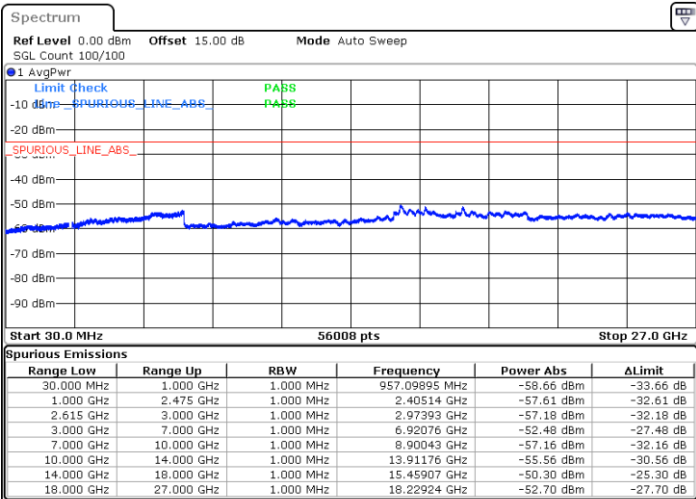

LTE Band 7C / 15MHz+15MHz

16QAM

Highest Channel / 1RB0 and 1RB74

Highest Channel / 1RB74 and 1RB0

Date: 14.JUL.2022 01:12:55

Date: 14.JUL.2022 01:09:10

Highest Channel / FullIRB

N/A

Date: 14.JUL.2022 01:16:39

LTE Band 7C / 15MHz+20MHz

16QAM

Lowest Channel / 1RB0 and 1RB99

Lowest Channel / 1RB74 and 1RB0

Date: 13.JUL.2022 22:50:42

Date: 13.JUL.2022 22:46:58

Lowest Channel / FullRB

N/A

Date: 13.JUL.2022 22:54:27

LTE Band 7C / 15MHz+20MHz

16QAM

Middle Channel / 1RB0 and 1RB9

Middle Channel / 1RB74 and 1RB0

Date: 13.JUL.2022 23:04:57

Date: 13.JUL.2022 23:08:41

Middle Channel / FullIRB

N/A

Date: 13.JUL.2022 23:01:13

LTE Band 7C / 15MHz+20MHz

16QAM

Highest Channel / 1RB0 and 1RB99

Highest Channel / 1RB74 and 1RB0

Date: 13.JUL.2022 23:29:47