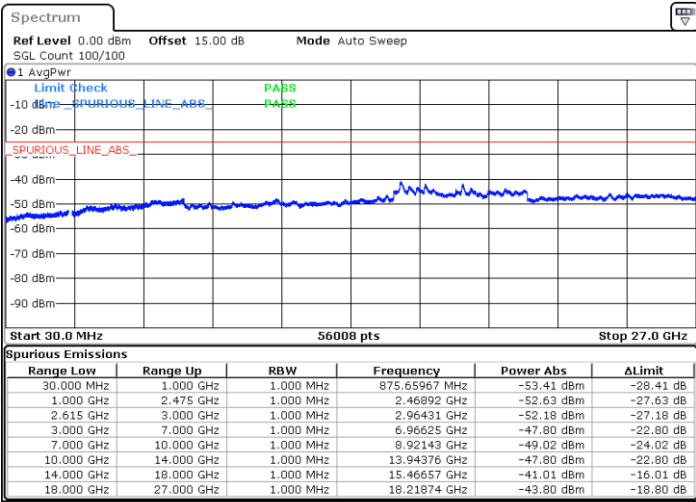

LTE Band 7C / 15MHz+15MHz

16QAM

Middle Channel / 1RB0 and 1RB74

Middle Channel / 1RB74 and 1RB0

Date: 14.JUL.2022 00:48:02