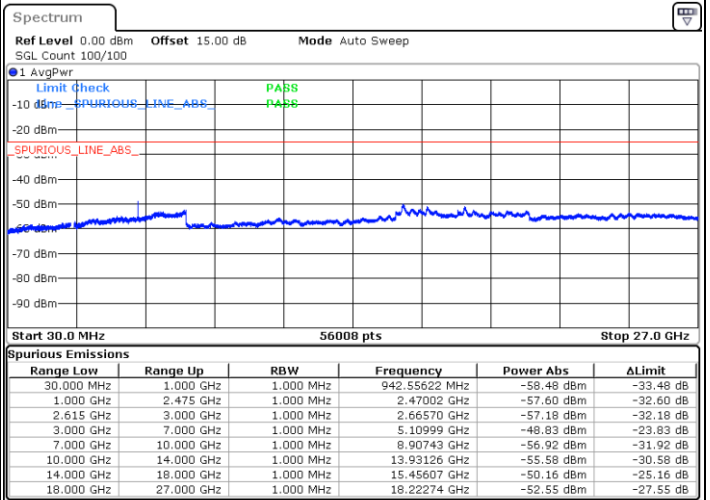

LTE Band 7C / 20MHz+15MHz

16QAM

MiddleChannel / 1RB0 and 1RB74

Middle Channel / 1RB99 and 1RB0

Date: 13.JUL.2022 20:45:20

Date: 13.JUL.2022 20:49:03

Middle Channel / FullIRB

N/A

Date: 13.JUL.2022 20:41:35

LTE Band 7C / 20MHz+15MHz

16QAM

Highest Channel / 1RB0 and 1RB74

Highest Channel / 1RB99 and 1RB0

Date: 13.JUL.2022 21:10:02

Date: 13.JUL.2022 21:06:19

Highest Channel / FullIRB

N/A

Date: 13.JUL.2022 21:13:46

LTE Band 7C / 20MHz+20MHz

16QAM

Lowest Channel / 1RB0 and 1RB99

Lowest Channel / 1RB99 and 1RB0

Date: 13.JUL.2022 19:10:41

Date: 13.JUL.2022 19:06:58