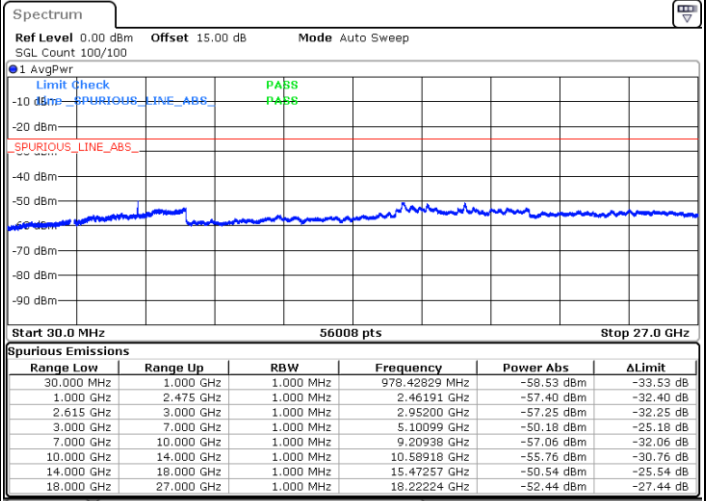

N/A

Date: 13.JUL.2022 22:54:27

LTE Band 7C / 15MHz+20MHz

16QAM

Middle Channel / 1RB0 and 1RB9

Middle Channel / 1RB74 and 1RB0

Date: 13.JUL.2022 23:04:57

Date: 13.JUL.2022 23:08:41

Middle Channel / FullIRB

N/A

Date: 13.JUL.2022 23:01:13

LTE Band 7C / 15MHz+20MHz

16QAM

Highest Channel / 1RB0 and 1RB99

Highest Channel / 1RB74 and 1RB0

Date: 13.JUL.2022 23:29:47

Date: 13.JUL.2022 23:26:03

Highest Channel / FullIRB

N/A

Date: 13.JUL.2022 23:33:32

LTE Band 7C / 20MHz+10MHz

16QAM

Lowest Channel / 1RB0 and 1RB49

Lowest Channel / 1RB99 and 1RB0

Date: 14.JUL.2022 09:06:32

Date: 14.JUL.2022 09:02:49

Lowest Channel / FullRB

N/A

Date: 14.JUL.2022 09:10:16

LTE Band 7C / 20MHz+10MHz

16QAM

Middle Channel / 1RB0 and 1RB49