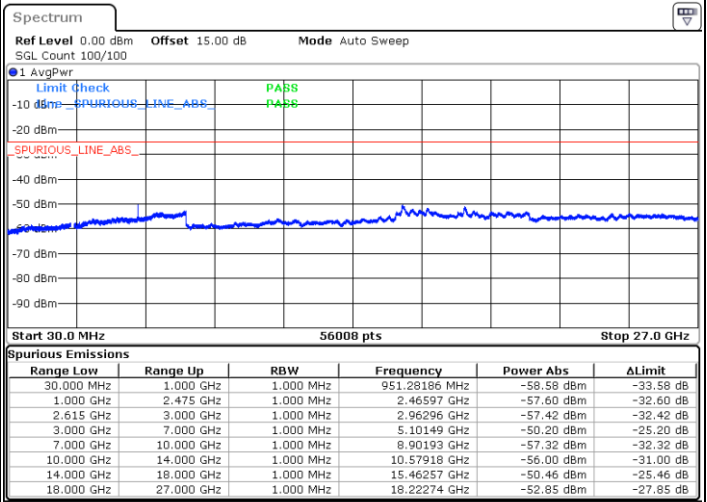

LTE Band 7C / 10MHz+20MHz

16QAM

Lowest Channel / 1RB0 and 1RB99

Lowest Channel / 1RB49 and 1RB0

Date: 14.JUL.2022 10:04:15

Date: 14.JUL.2022 10:00:32

Lowest Channel / FullRB

N/A

Date: 14.JUL.2022 10:07:58

LTE Band 7C / 10MHz+20MHz

16QAM

MiddleChannel / 1RB0 and 1RB99

Middle Channel / 1RB49 and 1RB0

Date: 14.JUL.2022 10:18:26

Date: 14.JUL.2022 10:22:09

Middle Channel / FullIRB

N/A

Date: 14.JUL.2022 10:14:43

LTE Band 7C / 10MHz+20MHz

16QAM

Highest Channel / 1RB0 and 1RB99

Highest Channel / 1RB49 and 1RB0

Date: 14.JUL.2022 10:40:10

Date: 14.JUL.2022 10:36:26

Highest Channel / FullIRB

N/A

Date: 14.JUL.2022 10:43:53

LTE Band 7C / 15MHz+10MHz

16QAM

Lowest Channel / 1RB0 and 1RB49

Lowest Channel / 1RB74 and 1RB0

Date: 14.JUL.2022 02:19:48