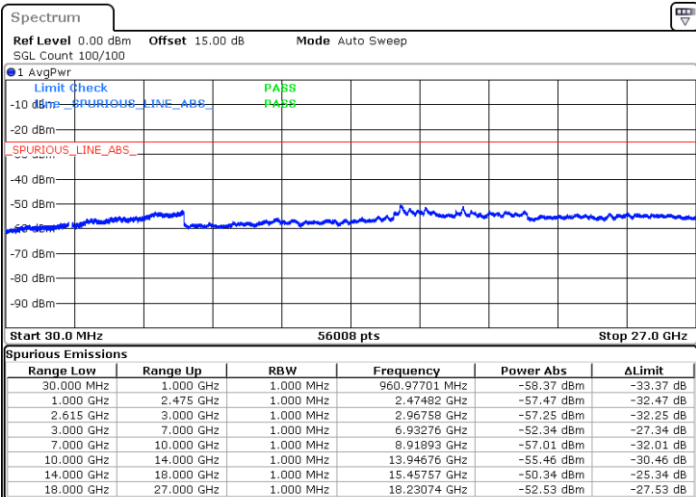

Date: 14.JUL.2022 01:16:39

LTE Band 7C / 15MHz+20MHz

16QAM

Lowest Channel / 1RB0 and 1RB99

Lowest Channel / 1RB74 and 1RB0

Date: 13.JUL.2022 22:50:42

Date: 13.JUL.2022 22:46:58

Lowest Channel / FullRB

N/A

Date: 13.JUL.2022 22:54:27

LTE Band 7C / 15MHz+20MHz

16QAM

Middle Channel / 1RB0 and 1RB9

Middle Channel / 1RB74 and 1RB0

Date: 13.JUL.2022 23:04:57

Date: 13.JUL.2022 23:08:41

Middle Channel / FullIRB

N/A

Date: 13.JUL.2022 23:01:13

LTE Band 7C / 15MHz+20MHz

16QAM

Highest Channel / 1RB0 and 1RB99

Highest Channel / 1RB74 and 1RB0

Date: 13.JUL.2022 23:29:47

Date: 13.JUL.2022 23:26:03

Highest Channel / FullIRB

N/A

Date: 13.JUL.2022 23:33:32

LTE Band 7C / 20MHz+10MHz

16QAM

Lowest Channel / 1RB0 and 1RB49

Lowest Channel / 1RB99 and 1RB0