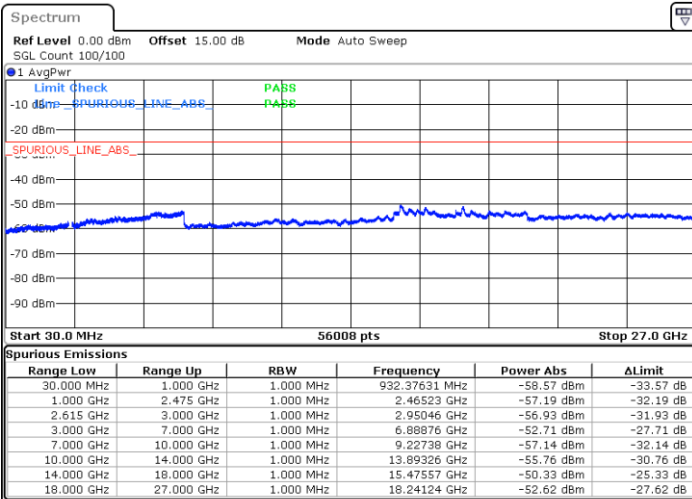

Date: 13.JUL.2022 21:11:17

Date: 13.JUL.2022 21:05:04

Highest Channel / FullIRB

N/A

Date: 13.JUL.2022 21:12:32

LTE Band 7C / 20MHz+20MHz

QPSK

Lowest Channel / 1RB0 and 1RB99

Lowest Channel / 1RB99 and 1RB0

Date: 13.JUL.2022 19:09:26

Date: 13.JUL.2022 19:08:12

Lowest Channel / FullRB

N/A

Date: 13.JUL.2022 19:15:38

LTE Band 7C / 20MHz+20MHz

QPSK

Middle Channel / 1RB0 and 1RB99

Middle Channel / 1RB99 and 1RB0

Date: 13.JUL.2022 19:26:04

Date: 13.JUL.2022 19:27:18

Middle Channel / FullIRB

N/A

Date: 13.JUL.2022 19:19:52

LTE Band 7C / 20MHz+20MHz

QPSK

Highest Channel / 1RB0 and 1RB99

Highest Channel / 1RB99 and 1RB0

Date: 13.JUL.2022 19:50:43

Date: 13.JUL.2022 19:44:31

Highest Channel / FullIRB

N/A

Date: 13.JUL.2022 19:51:57