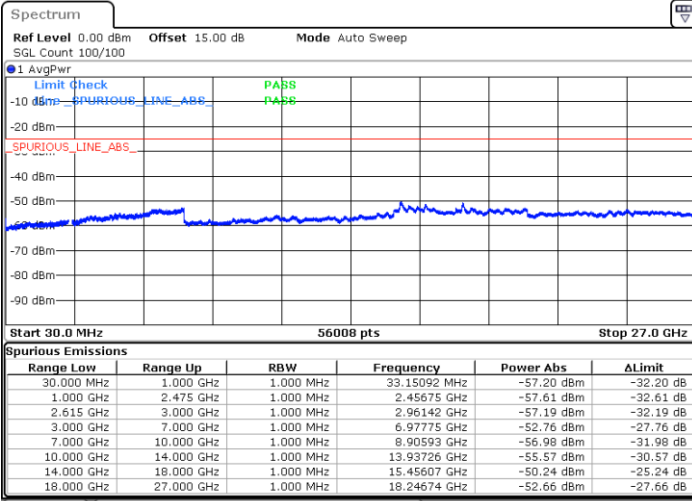

N/A

Date: 13.JUL.2022 22:54:27

LTE Band 7C / 15MHz+20MHz

16QAM

Middle Channel / 1RB0 and 1RB9

Middle Channel / 1RB74 and 1RB0

Date: 13.JUL.2022 23:04:57

Date: 13.JUL.2022 23:08:41

Middle Channel / FullIRB

N/A

Date: 13.JUL.2022 23:01:13

LTE Band 7C / 15MHz+20MHz

16QAM

Highest Channel / 1RB0 and 1RB99

Highest Channel / 1RB74 and 1RB0

Date: 13.JUL.2022 23:29:47

Date: 13.JUL.2022 23:26:03

Highest Channel / FullIRB

N/A

Date: 13.JUL.2022 23:33:32

LTE Band 7C / 20MHz+10MHz

16QAM

Lowest Channel / 1RB0 and 1RB49

Lowest Channel / 1RB99 and 1RB0

Date: 14.JUL.2022 09:06:32

Date: 14.JUL.2022 09:02:49

Lowest Channel / FullRB

N/A

Date: 14.JUL.2022 09:10:16

LTE Band 7C / 20MHz+10MHz

16QAM

Middle Channel / 1RB0 and 1RB49