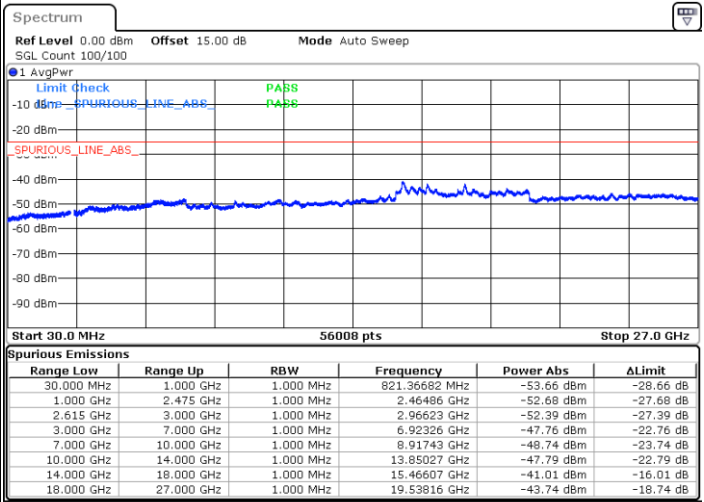

Date: 14.JUL.2022 00:51:46