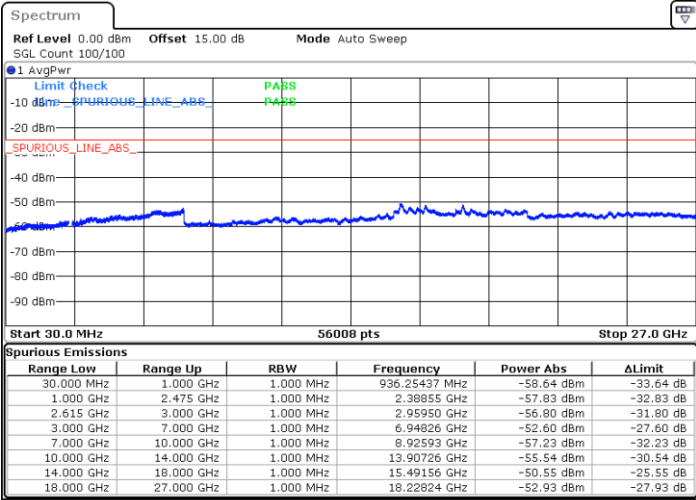

Date: 13.JUL.2022 23:26:03

Highest Channel / FullIRB

N/A

Date: 13.JUL.2022 23:33:32

LTE Band 7C / 20MHz+10MHz

16QAM

Lowest Channel / 1RB0 and 1RB49

Lowest Channel / 1RB99 and 1RB0

Date: 14.JUL.2022 09:06:32

Date: 14.JUL.2022 09:02:49

Lowest Channel / FullRB

N/A

Date: 14.JUL.2022 09:10:16

LTE Band 7C / 20MHz+10MHz

16QAM

Middle Channel / 1RB0 and 1RB49

Middle Channel / 1RB99 and 1RB0

Date: 13.JUL.2022 21:51:09

Date: 13.JUL.2022 21:54:52

Middle Channel / FullIRB

N/A

Date: 14.JUL.2022 09:17:01

LTE Band 7C / 20MHz+10MHz

16QAM

Highest Channel / 1RB0 and 1RB49

Highest Channel / 1RB99 and 1RB0

Date: 13.JUL.2022 22:15:52

Date: 13.JUL.2022 22:12:08

Highest Channel / FullIRB

N/A

Date: 13.JUL.2022 22:19:36

LTE Band 7C / 20MHz+15MHz