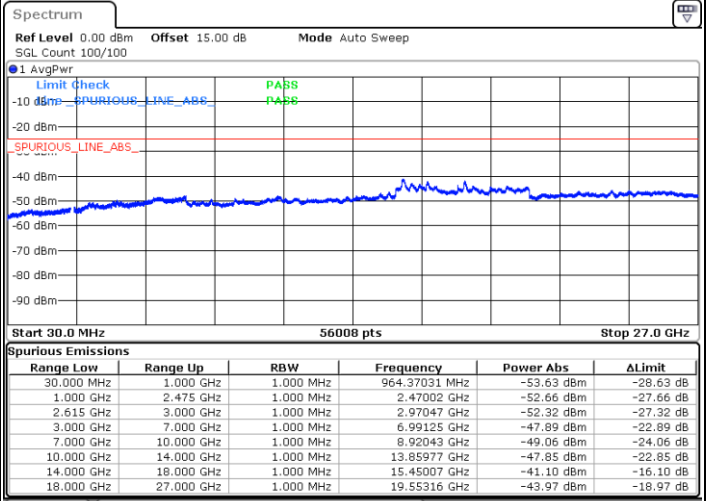

Highest Channel / FullIRB

N/A

Date: 14.JUL.2022 10:43:53

LTE Band 7C / 15MHz+10MHz

16QAM

Lowest Channel / 1RB0 and 1RB49

Lowest Channel / 1RB74 and 1RB0

Date: 14.JUL.2022 02:19:48

Date: 14.JUL.2022 02:16:03

Lowest Channel / FullRB

N/A

Date: 14.JUL.2022 02:23:33

LTE Band 7C / 15MHz+10MHz

16QAM

Middle Channel / 1RB0 and 1RB49

Middle Channel / 1RB74 and 1RB0

Date: 14.JUL.2022 02:34:06

Date: 14.JUL.2022 02:37:50

Middle Channel / FullRB

N/A

Date: 14.JUL.2022 02:30:21

LTE Band 7C / 15MHz+10MHz

16QAM

Highest Channel / 1RB0 and 1RB49

Highest Channel / 1RB74 and 1RB0

Date: 14.JUL.2022 02:58:58

Date: 14.JUL.2022 02:55:13

Highest Channel / FullIRB

N/A

Date: 14.JUL.2022 03:02:43

LTE Band 7C / 15MHz+15MHz

16QAM