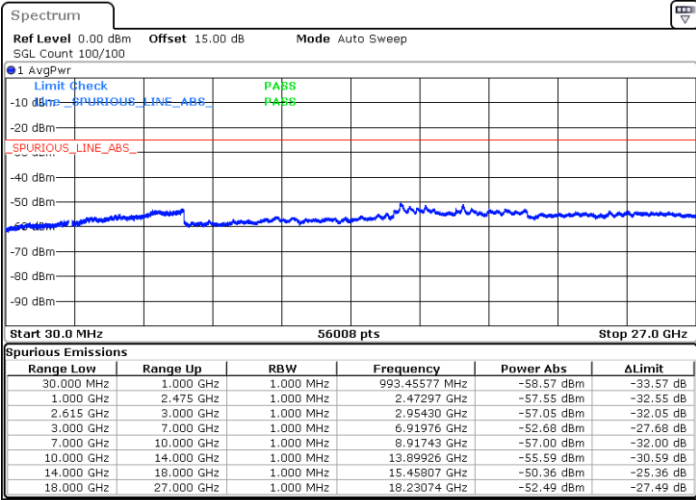

Highest Channel / 1RB0 and 1RB49

Highest Channel / 1RB99 and 1RB0

Date: 13.JUL.2022 22:15:52

Date: 13.JUL.2022 22:12:08

Highest Channel / FullIRB

N/A

Date: 13.JUL.2022 22:19:36

LTE Band 7C / 20MHz+15MHz

16QAM

Lowest Channel / 1RB0 and 1RB74

Lowest Channel / 1RB99 and 1RB0

Date: 13.JUL.2022 20:31:09

Date: 13.JUL.2022 20:27:25

Lowest Channel / FullRB

N/A

Date: 13.JUL.2022 20:34:53

LTE Band 7C / 20MHz+15MHz

16QAM

MiddleChannel / 1RB0 and 1RB74

Middle Channel / 1RB99 and 1RB0

Date: 13.JUL.2022 20:45:20

Date: 13.JUL.2022 20:49:03

Middle Channel / FullIRB

N/A

Date: 13.JUL.2022 20:41:35

LTE Band 7C / 20MHz+15MHz

16QAM

Highest Channel / 1RB0 and 1RB74

Highest Channel / 1RB99 and 1RB0

Date: 13.JUL.2022 21:10:02

Date: 13.JUL.2022 21:06:19

Highest Channel / FullIRB