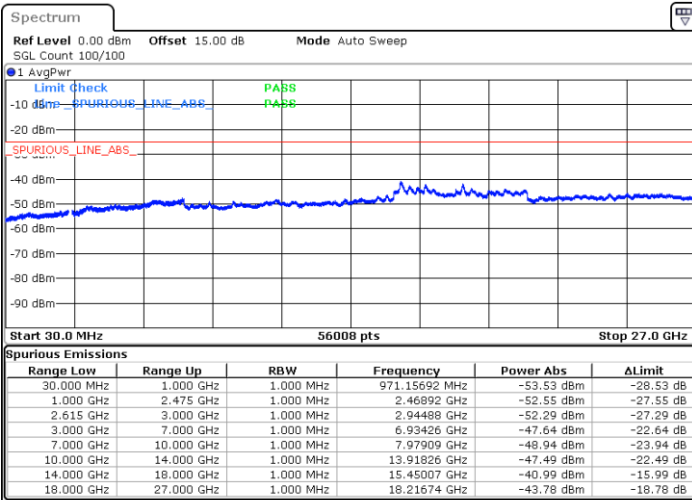

Lowest Channel / 1RB0 and 1RB74

Lowest Channel / 1RB74 and 1RB0

Date: 14.JUL.2022 00:33:44

Date: 14.JUL.2022 00:30:01

Lowest Channel / FullRB

N/A

Date: 14.JUL.2022 00:37:30

LTE Band 7C / 15MHz+15MHz

LTE Band 7C / 15MHz+15MHz

16QAM

Highest Channel / 1RB0 and 1RB74

Highest Channel / 1RB74 and 1RB0

Date: 14.JUL.2022 01:12:55

Date: 14.JUL.2022 01:09:10

Highest Channel / FullIRB

N/A

Date: 14.JUL.2022 01:16:39

LTE Band 7C / 15MHz+20MHz

16QAM

Lowest Channel / 1RB0 and 1RB99

Lowest Channel / 1RB74 and 1RB0

Date: 13.JUL.2022 22:50:42

Date: 13.JUL.2022 22:46:58

Lowest Channel / FullRB