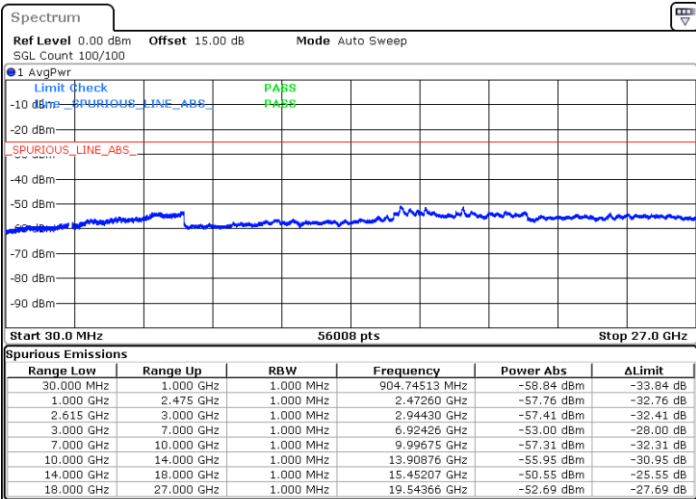

Middle Channel / FullIRB

N/A

Date: 13.JUL.2022 23:01:13

LTE Band 7C / 15MHz+20MHz

16QAM

Highest Channel / 1RB0 and 1RB99

Highest Channel / 1RB74 and 1RB0

Date: 13.JUL.2022 23:29:47

Date: 13.JUL.2022 23:26:03

Highest Channel / FullIRB

N/A

Date: 13.JUL.2022 23:33:32

LTE Band 7C / 20MHz+10MHz

16QAM

Lowest Channel / 1RB0 and 1RB49

Lowest Channel / 1RB99 and 1RB0

Date: 14.JUL.2022 09:06:32

Date: 14.JUL.2022 09:02:49

Lowest Channel / FullRB

N/A

Date: 14.JUL.2022 09:10:16

LTE Band 7C / 20MHz+10MHz

16QAM

Middle Channel / 1RB0 and 1RB49