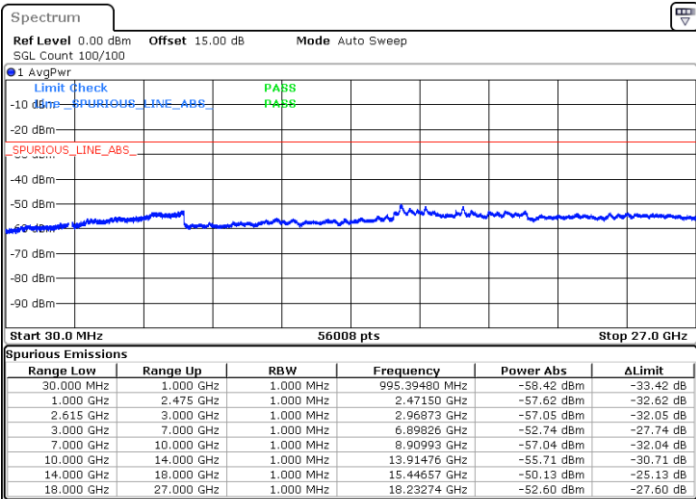

Lowest Channel / FullIRB

N/A

Date: 13.JUL.2022 19:14:24