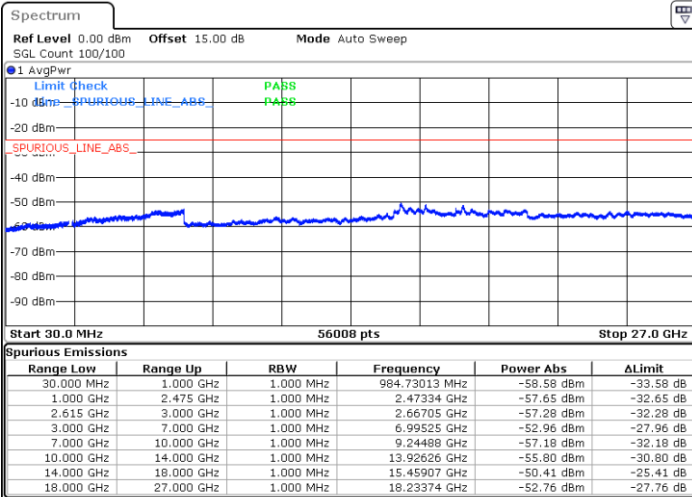

LTE Band 7C / 10MHz+20MHz

16QAM

Lowest Channel / 1RB0 and 1RB99

Lowest Channel / 1RB49 and 1RB0

Date: 14.JUL.2022 10:04:15

Date: 14.JUL.2022 10:00:32

Lowest Channel / FullRB

N/A

Date: 14.JUL.2022 10:07:58

LTE Band 7C / 10MHz+20MHz

16QAM

MiddleChannel / 1RB0 and 1RB99

Middle Channel / 1RB49 and 1RB0

Date: 14.JUL.2022 10:18:26

Date: 14.JUL.2022 10:22:09

Middle Channel / FullIRB

N/A

Date: 14.JUL.2022 10:14:43

LTE Band 7C / 10MHz+20MHz

16QAM

Highest Channel / 1RB0 and 1RB99

Highest Channel / 1RB49 and 1RB0

Date: 14.JUL.2022 10:40:10

Date: 14.JUL.2022 10:36:26

Highest Channel / FullIRB

N/A

Date: 14.JUL.2022 10:43:53

LTE Band 7C / 15MHz+10MHz

16QAM

Lowest Channel / 1RB0 and 1RB49

Lowest Channel / 1RB74 and 1RB0

Date: 14.JUL.2022 02:19:48