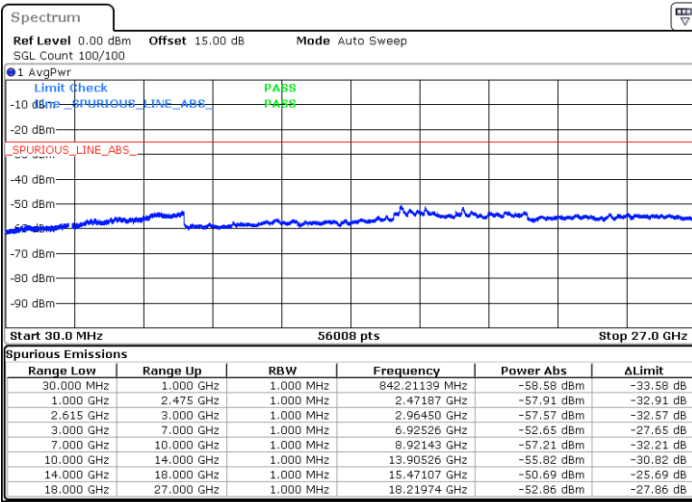

Date: 14.JUL.2022 10:07:58

LTE Band 7C / 10MHz+20MHz

16QAM

MiddleChannel / 1RB0 and 1RB99

Middle Channel / 1RB49 and 1RB0

Date: 14.JUL.2022 10:18:26

Date: 14.JUL.2022 10:22:09

Middle Channel / FullIRB

N/A

Date: 14.JUL.2022 10:14:43

LTE Band 7C / 10MHz+20MHz

16QAM

Highest Channel / 1RB0 and 1RB99

Highest Channel / 1RB49 and 1RB0

Date: 14.JUL.2022 10:40:10

Date: 14.JUL.2022 10:36:26

Highest Channel / FullIRB

N/A

Date: 14.JUL.2022 10:43:53

LTE Band 7C / 15MHz+10MHz

16QAM

Lowest Channel / 1RB0 and 1RB49

Lowest Channel / 1RB74 and 1RB0

Date: 14.JUL.2022 02:19:48

Date: 14.JUL.2022 02:16:03

Lowest Channel / FullRB

N/A

Date: 14.JUL.2022 02:23:33

LTE Band 7C / 15MHz+10MHz

16QAM

Middle Channel / 1RB0 and 1RB49

Middle Channel / 1RB74 and 1RB0