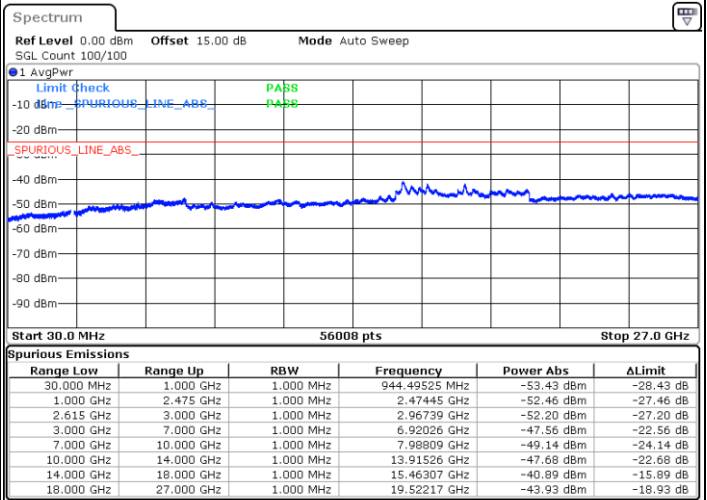

Date: 14.JUL.2022 02:16:03

Lowest Channel / FullRB

N/A

Date: 14.JUL.2022 02:23:33

LTE Band 7C / 15MHz+10MHz

16QAM

Middle Channel / 1RB0 and 1RB49

Middle Channel / 1RB74 and 1RB0

Date: 14.JUL.2022 02:34:06

Date: 14.JUL.2022 02:37:50

Middle Channel / FullRB

N/A

Date: 14.JUL.2022 02:30:21

LTE Band 7C / 15MHz+10MHz

16QAM

Highest Channel / 1RB0 and 1RB49

Highest Channel / 1RB74 and 1RB0

Date: 14.JUL.2022 02:58:58

Date: 14.JUL.2022 02:55:13

Highest Channel / FullIRB

N/A

Date: 14.JUL.2022 03:02:43

LTE Band 7C / 15MHz+15MHz

16QAM

Lowest Channel / 1RB0 and 1RB74

Lowest Channel / 1RB74 and 1RB0

Date: 14.JUL.2022 00:33:44

Date: 14.JUL.2022 00:30:01

Lowest Channel / FullRB

N/A

Date: 14.JUL.2022 00:37:30

LTE Band 7C / 15MHz+15MHz