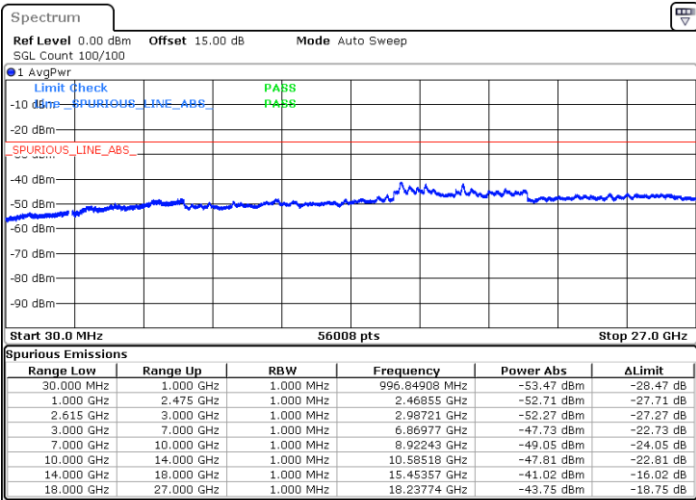

N/A

Date: 14.JUL.2022 10:14:43

LTE Band 7C / 10MHz+20MHz

16QAM

Highest Channel / 1RB0 and 1RB99

Highest Channel / 1RB49 and 1RB0

Date: 14.JUL.2022 10:40:10

Date: 14.JUL.2022 10:36:26

Highest Channel / FullIRB

N/A

Date: 14.JUL.2022 10:43:53

LTE Band 7C / 15MHz+10MHz

16QAM

Lowest Channel / 1RB0 and 1RB49

Lowest Channel / 1RB74 and 1RB0

Date: 14.JUL.2022 02:19:48

Date: 14.JUL.2022 02:16:03

Lowest Channel / FullRB

N/A

Date: 14.JUL.2022 02:23:33

LTE Band 7C / 15MHz+10MHz

16QAM

Middle Channel / 1RB0 and 1RB49

Middle Channel / 1RB74 and 1RB0