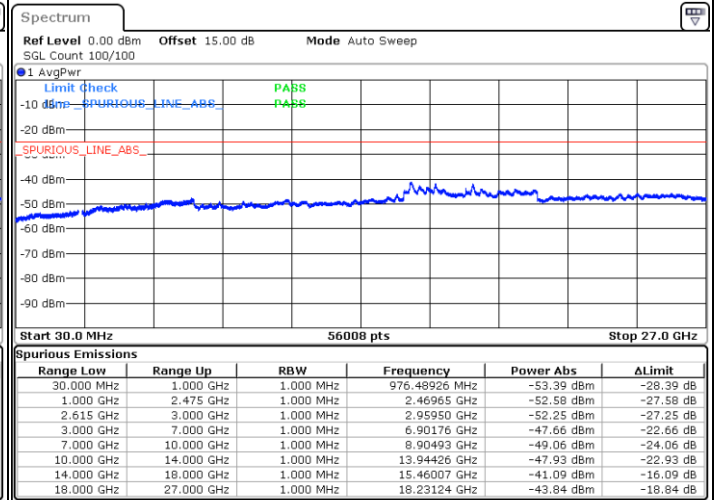

Date: 14.JUL.2022 02:34:06

Date: 14.JUL.2022 02:37:50

Middle Channel / FullRB

N/A

Date: 14.JUL.2022 02:30:21

LTE Band 7C / 15MHz+10MHz

16QAM

Highest Channel / 1RB0 and 1RB49

Highest Channel / 1RB74 and 1RB0

Date: 14.JUL.2022 02:58:58

Date: 14.JUL.2022 02:55:13

Highest Channel / FullIRB

N/A

Date: 14.JUL.2022 03:02:43

LTE Band 7C / 15MHz+15MHz

16QAM

Lowest Channel / 1RB0 and 1RB74

Lowest Channel / 1RB74 and 1RB0

Date: 14.JUL.2022 00:33:44

Date: 14.JUL.2022 00:30:01

Lowest Channel / FullRB

N/A

Date: 14.JUL.2022 00:37:30

LTE Band 7C / 15MHz+15MHz