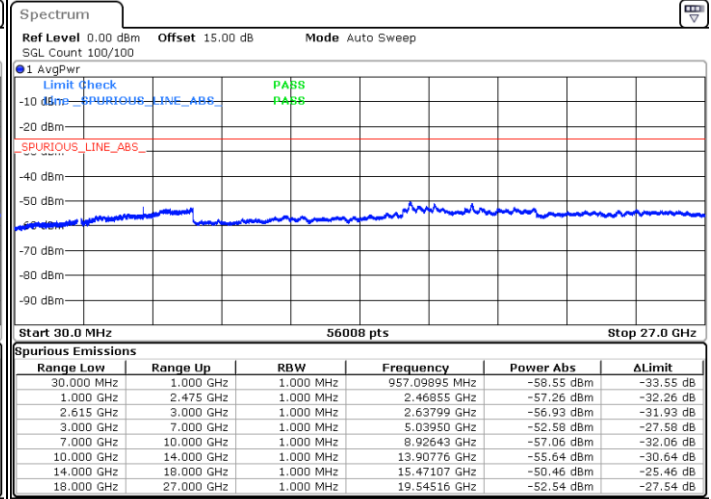

Date: 14.JUL.2022 09:15:46

LTE Band 7C / 20MHz+10MHz

QPSK

Highest Channel / 1RB0 and 1RB49

Highest Channel / 1RB99 and 1RB0

Date: 13.JUL.2022 22:17:06

Date: 13.JUL.2022 22:10:53

Highest Channel / FullIRB

N/A

Date: 13.JUL.2022 22:18:21

LTE Band 7C / 20MHz+15MHz

QPSK

Lowest Channel / 1RB0 and 1RB74

Lowest Channel / 1RB99 and 1RB0

Date: 13.JUL.2022 20:29:54

Date: 13.JUL.2022 20:28:40

Lowest Channel / FullIRB

N/A

Date: 13.JUL.2022 20:36:07

LTE Band 7C / 20MHz+15MHz

QPSK

MiddleChannel / 1RB0 and 1RB74

Middle Channel / 1RB99 and 1RB0

Date: 13.JUL.2022 20:46:34

Date: 13.JUL.2022 20:47:48

Middle Channel / FullIRB

N/A

Date: 13.JUL.2022 20:40:21

LTE Band 7C / 20MHz+15MHz

QPSK

Highest Channel / 1RB0 and 1RB74

Highest Channel / 1RB99 and 1RB0