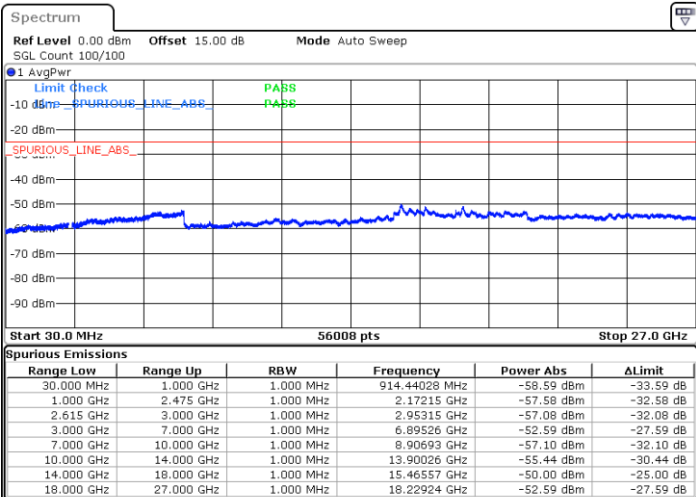

LTE Band 7C / 20MHz+15MHz

16QAM

MiddleChannel / 1RB0 and 1RB74

Middle Channel / 1RB99 and 1RB0

Date: 13.JUL.2022 20:45:20

Date: 13.JUL.2022 20:49:03

Middle Channel / FullIRB

N/A

Date: 13.JUL.2022 20:41:35

LTE Band 7C / 20MHz+15MHz

16QAM

Highest Channel / 1RB0 and 1RB74

Highest Channel / 1RB99 and 1RB0

Date: 13.JUL.2022 21:10:02

Date: 13.JUL.2022 21:06:19

Highest Channel / FullIRB

N/A

Date: 13.JUL.2022 21:13:46

LTE Band 7C / 20MHz+20MHz

16QAM

Lowest Channel / 1RB0 and 1RB99

Lowest Channel / 1RB99 and 1RB0

Date: 13.JUL.2022 19:10:41

Date: 13.JUL.2022 19:06:58