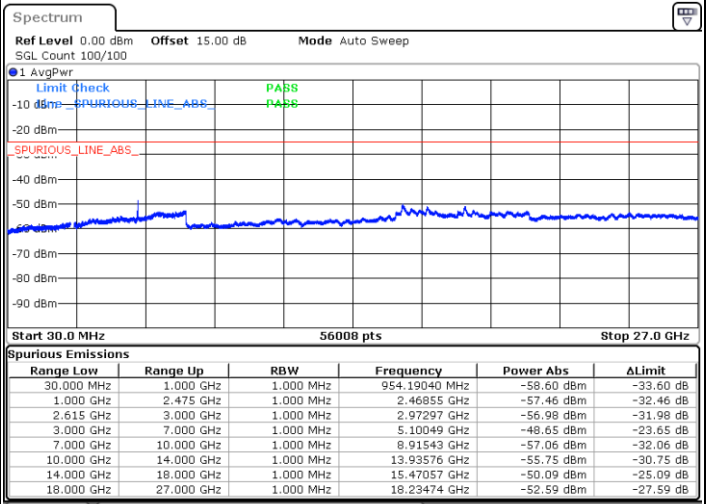

Lowest Channel / 1RB99 and 1RB0

Date: 13.JUL.2022 19:09:26

Date: 13.JUL.2022 19:08:12

Lowest Channel / FullRB

N/A

Date: 13.JUL.2022 19:15:38

LTE Band 7C / 20MHz+20MHz

QPSK

Middle Channel / 1RB0 and 1RB99

Middle Channel / 1RB99 and 1RB0

Date: 13.JUL.2022 19:26:04

Date: 13.JUL.2022 19:27:18

Middle Channel / FullIRB

N/A

Date: 13.JUL.2022 19:19:52

LTE Band 7C / 20MHz+20MHz

QPSK

Highest Channel / 1RB0 and 1RB99

Highest Channel / 1RB99 and 1RB0

Date: 13.JUL.2022 19:50:43

Date: 13.JUL.2022 19:44:31

Highest Channel / FullIRB

N/A

Date: 13.JUL.2022 19:51:57

LTE Band 7C / 10MHz+20MHz

16QAM

Lowest Channel / 1RB0 and 1RB99

Lowest Channel / 1RB49 and 1RB0

Date: 14.JUL.2022 10:04:15

Date: 14.JUL.2022 10:00:32

Lowest Channel / FullRB

N/A