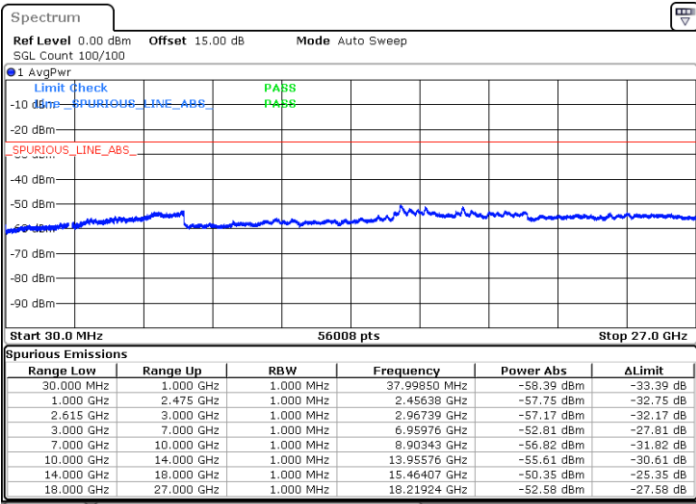

Lowest Channel / 1RB99 and 1RB0

Date: 13.JUL.2022 19:09:26

Date: 13.JUL.2022 19:08:12

Lowest Channel / FullRB

N/A

Date: 13.JUL.2022 19:15:38

LTE Band 7C / 20MHz+20MHz

QPSK

Middle Channel / 1RB0 and 1RB99

Middle Channel / 1RB99 and 1RB0

Date: 13.JUL.2022 19:26:04

Date: 13.JUL.2022 19:27:18

Middle Channel / FullIRB

N/A

Date: 13.JUL.2022 19:19:52

LTE Band 7C / 20MHz+20MHz

QPSK

Highest Channel / 1RB0 and 1RB99

Highest Channel / 1RB99 and 1RB0

Date: 13.JUL.2022 19:50:43

Date: 13.JUL.2022 19:44:31

Highest Channel / FullIRB

N/A

Date: 13.JUL.2022 19:51:57

LTE Band 7C / 10MHz+20MHz

16QAM

Lowest Channel / 1RB0 and 1RB99

Lowest Channel / 1RB49 and 1RB0

Date: 14.JUL.2022 10:04:15

Date: 14.JUL.2022 10:00:32

Lowest Channel / FullRB

N/A