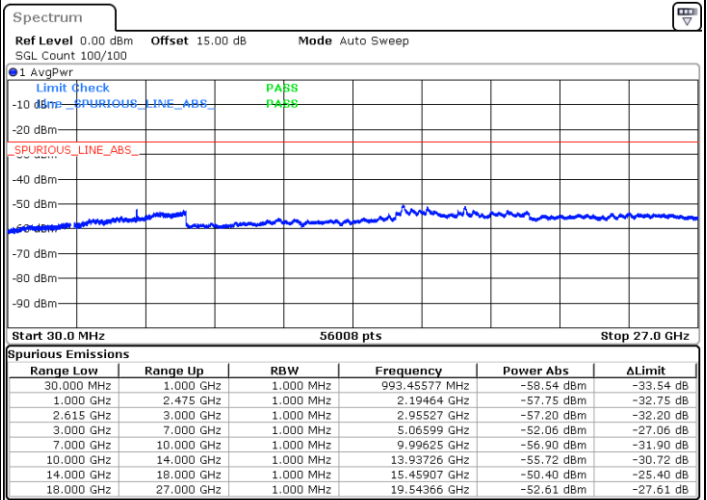

Date: 14.JUL.2022 01:16:39

LTE Band 7C / 15MHz+20MHz

16QAM

Lowest Channel / 1RB0 and 1RB99

Lowest Channel / 1RB74 and 1RB0

Date: 13.JUL.2022 22:50:42

Date: 13.JUL.2022 22:46:58

Lowest Channel / FullRB

N/A

Date: 13.JUL.2022 22:54:27

LTE Band 7C / 15MHz+20MHz

16QAM

Middle Channel / 1RB0 and 1RB9

Middle Channel / 1RB74 and 1RB0

Date: 13.JUL.2022 23:04:57

Date: 13.JUL.2022 23:08:41

Middle Channel / FullIRB

N/A

Date: 13.JUL.2022 23:01:13

LTE Band 7C / 15MHz+20MHz

16QAM

Highest Channel / 1RB0 and 1RB99

Highest Channel / 1RB74 and 1RB0

Date: 13.JUL.2022 23:29:47

Date: 13.JUL.2022 23:26:03

Highest Channel / FullIRB

N/A

Date: 13.JUL.2022 23:33:32

LTE Band 7C / 20MHz+10MHz

16QAM

Lowest Channel / 1RB0 and 1RB49

Lowest Channel / 1RB99 and 1RB0