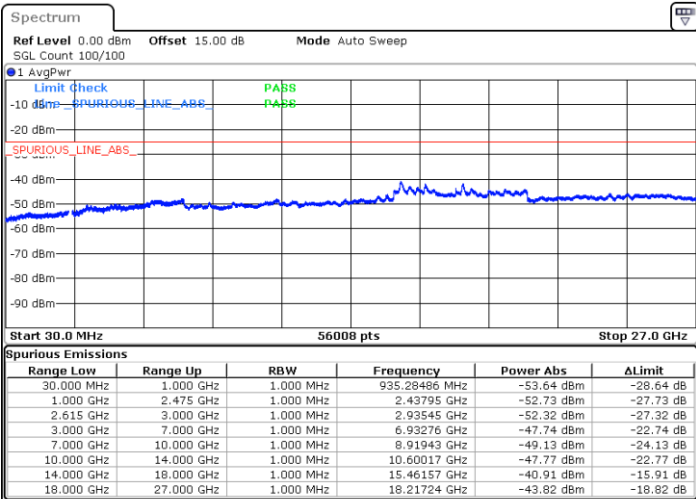

Lowest Channel / 1RB0 and 1RB74

Lowest Channel / 1RB74 and 1RB0

Date: 14.JUL.2022 00:33:44

Date: 14.JUL.2022 00:30:01

Lowest Channel / FullRB

N/A

Date: 14.JUL.2022 00:37:30

LTE Band 7C / 15MHz+15MHz

16QAM

Middle Channel / 1RB0 and 1RB74

Middle Channel / 1RB74 and 1RB0

Date: 14.JUL.2022 00:48:02

Date: 14.JUL.2022 00:51:46

Middle Channel / FullIRB

N/A

Date: 14.JUL.2022 00:44:17

LTE Band 7C / 15MHz+15MHz

16QAM

Highest Channel / 1RB0 and 1RB74

Highest Channel / 1RB74 and 1RB0

Date: 14.JUL.2022 01:12:55

Date: 14.JUL.2022 01:09:10

Highest Channel / FullIRB

N/A

Date: 14.JUL.2022 01:16:39

LTE Band 7C / 15MHz+20MHz

16QAM

Lowest Channel / 1RB0 and 1RB99

Lowest Channel / 1RB74 and 1RB0

Date: 13.JUL.2022 22:50:42

Date: 13.JUL.2022 22:46:58

Lowest Channel / FullRB