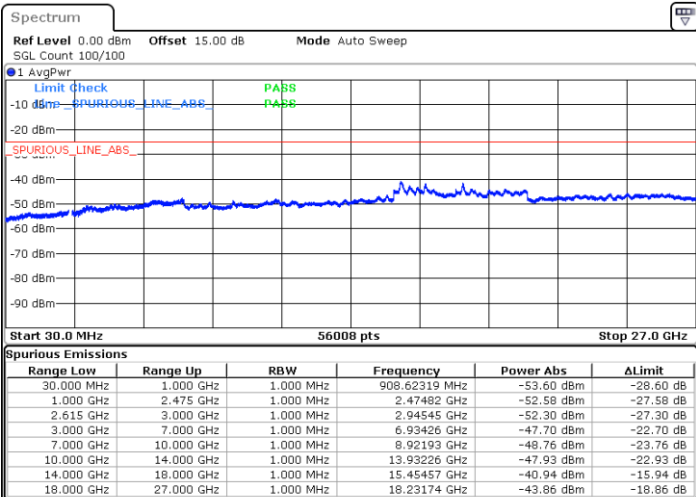

Date: 14.JUL.2022 02:34:06

Date: 14.JUL.2022 02:37:50

Middle Channel / FullRB

N/A

Date: 14.JUL.2022 02:30:21

LTE Band 7C / 15MHz+10MHz

16QAM

Highest Channel / 1RB0 and 1RB49

Highest Channel / 1RB74 and 1RB0

Date: 14.JUL.2022 02:58:58

Date: 14.JUL.2022 02:55:13

Highest Channel / FullIRB

N/A

Date: 14.JUL.2022 03:02:43

LTE Band 7C / 15MHz+15MHz

16QAM

Lowest Channel / 1RB0 and 1RB74

Lowest Channel / 1RB74 and 1RB0

Date: 14.JUL.2022 00:33:44

Date: 14.JUL.2022 00:30:01

Lowest Channel / FullRB

N/A

Date: 14.JUL.2022 00:37:30

LTE Band 7C / 15MHz+15MHz