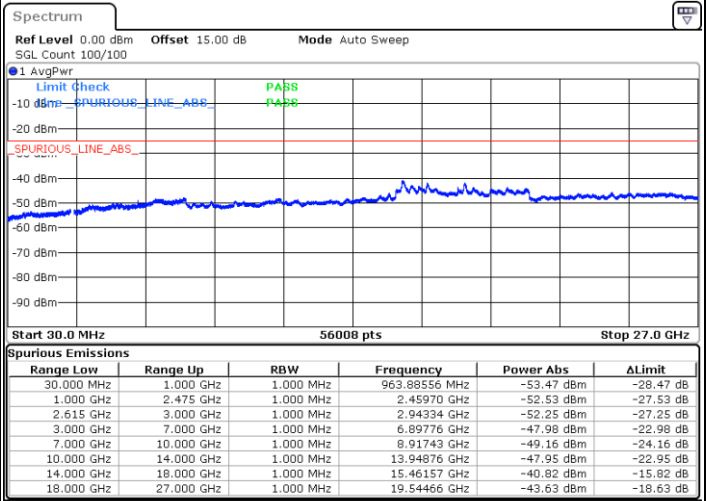

Lowest Channel / 1RB0 and 1RB74

Lowest Channel / 1RB74 and 1RB0

Date: 14.JUL.2022 00:33:44

Date: 14.JUL.2022 00:30:01

Lowest Channel / FullRB

N/A

Date: 14.JUL.2022 00:37:30

LTE Band 7C / 15MHz+15MHz

16QAM

Middle Channel / 1RB0 and 1RB74

Middle Channel / 1RB74 and 1RB0

Date: 14.JUL.2022 00:48:02

Date: 14.JUL.2022 00:51:46

Middle Channel / FullIRB

N/A

Date: 14.JUL.2022 00:44:17

LTE Band 7C / 15MHz+15MHz

16QAM

Highest Channel / 1RB0 and 1RB74

Highest Channel / 1RB74 and 1RB0

Date: 14.JUL.2022 01:12:55

Date: 14.JUL.2022 01:09:10

Highest Channel / FullIRB

N/A