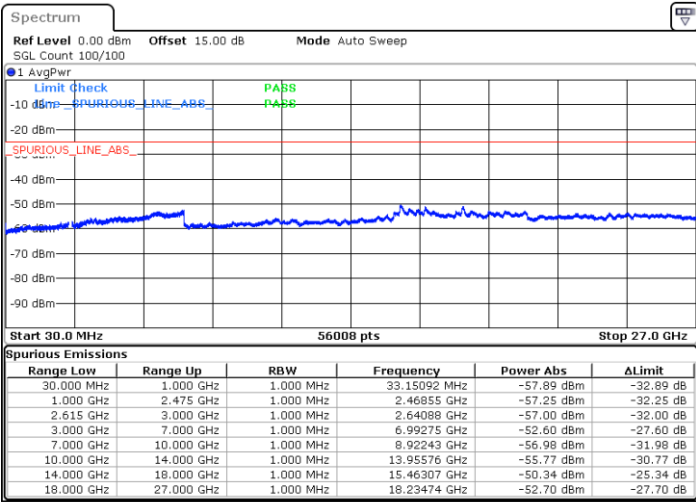

LTE Band 7C / 15MHz+15MHz

16QAM

Highest Channel / 1RB0 and 1RB74

Highest Channel / 1RB74 and 1RB0

Date: 14.JUL.2022 01:12:55

Date: 14.JUL.2022 01:09:10

Highest Channel / FullIRB

N/A

Date: 14.JUL.2022 01:16:39

LTE Band 7C / 15MHz+20MHz

16QAM

Lowest Channel / 1RB0 and 1RB99

Lowest Channel / 1RB74 and 1RB0

Date: 13.JUL.2022 22:50:42

Date: 13.JUL.2022 22:46:58

Lowest Channel / FullRB

N/A

Date: 13.JUL.2022 22:54:27

LTE Band 7C / 15MHz+20MHz

16QAM

Middle Channel / 1RB0 and 1RB9

Middle Channel / 1RB74 and 1RB0

Date: 13.JUL.2022 23:04:57

Date: 13.JUL.2022 23:08:41

Middle Channel / FullIRB

N/A

Date: 13.JUL.2022 23:01:13

LTE Band 7C / 15MHz+20MHz

16QAM

Highest Channel / 1RB0 and 1RB99

Highest Channel / 1RB74 and 1RB0

Date: 13.JUL.2022 23:29:47