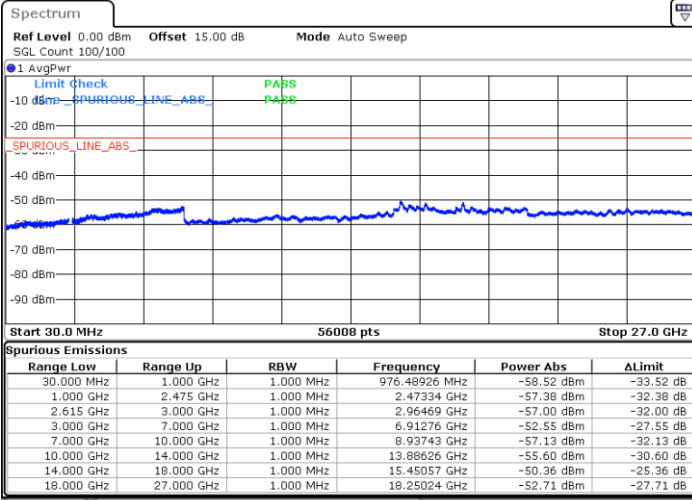

LTE Band 7C / 20MHz+10MHz

QPSK

Middle Channel / 1RB0 and 1RB49

Middle Channel / 1RB99 and 1RB0

Date: 13.JUL.2022 21:52:23

Date: 13.JUL.2022 21:53:38

Middle Channel / FullIRB

N/A

Date: 14.JUL.2022 09:15:46

LTE Band 7C / 20MHz+10MHz

QPSK

Highest Channel / 1RB0 and 1RB49

Highest Channel / 1RB99 and 1RB0

Date: 13.JUL.2022 22:17:06

Date: 13.JUL.2022 22:10:53

Highest Channel / FullIRB

N/A

Date: 13.JUL.2022 22:18:21

LTE Band 7C / 20MHz+15MHz

QPSK

Lowest Channel / 1RB0 and 1RB74

Lowest Channel / 1RB99 and 1RB0

Date: 13.JUL.2022 20:29:54

Date: 13.JUL.2022 20:28:40

Lowest Channel / FullIRB

N/A

Date: 13.JUL.2022 20:36:07

LTE Band 7C / 20MHz+15MHz

QPSK

MiddleChannel / 1RB0 and 1RB74

Middle Channel / 1RB99 and 1RB0

Date: 13.JUL.2022 20:46:34