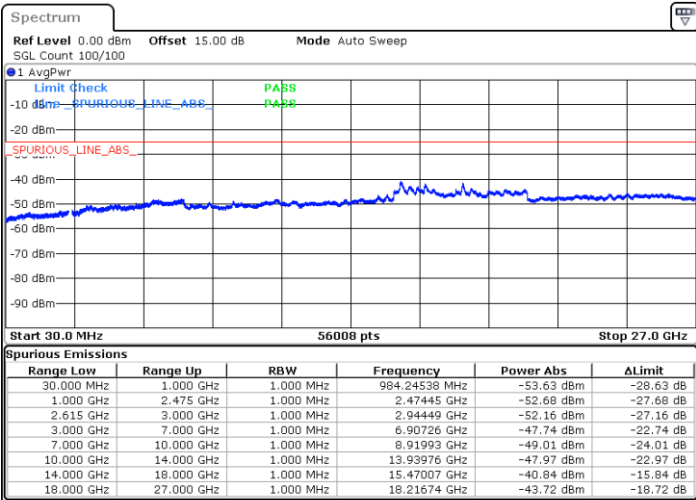

Date: 14.JUL.2022 02:34:06

Date: 14.JUL.2022 02:37:50

Middle Channel / FullRB

N/A

Date: 14.JUL.2022 02:30:21

LTE Band 7C / 15MHz+10MHz

16QAM

Highest Channel / 1RB0 and 1RB49

Highest Channel / 1RB74 and 1RB0

Date: 14.JUL.2022 02:58:58

Date: 14.JUL.2022 02:55:13

Highest Channel / FullIRB

N/A

Date: 14.JUL.2022 03:02:43

LTE Band 7C / 15MHz+15MHz

16QAM

Lowest Channel / 1RB0 and 1RB74

Lowest Channel / 1RB74 and 1RB0

Date: 14.JUL.2022 00:33:44

Date: 14.JUL.2022 00:30:01

Lowest Channel / FullRB

N/A

Date: 14.JUL.2022 00:37:30

LTE Band 7C / 15MHz+15MHz