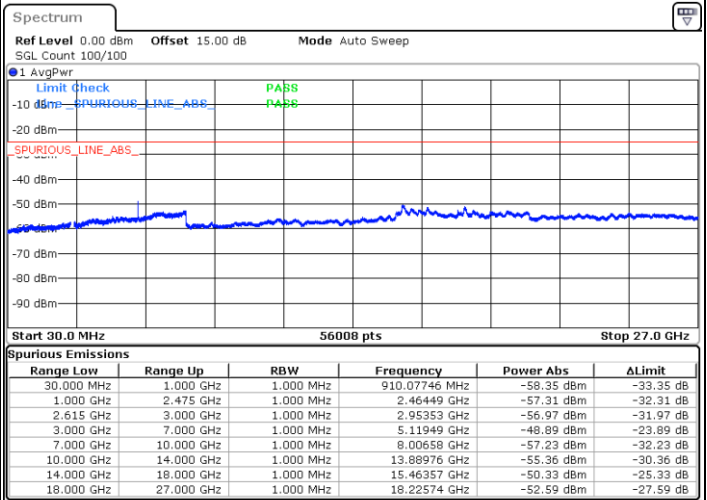

Date: 13.JUL.2022 23:26:03

Highest Channel / FullIRB

N/A

Date: 13.JUL.2022 23:33:32

LTE Band 7C / 20MHz+10MHz

16QAM

Lowest Channel / 1RB0 and 1RB49

Lowest Channel / 1RB99 and 1RB0

Date: 14.JUL.2022 09:06:32

Date: 14.JUL.2022 09:02:49

Lowest Channel / FullRB

N/A

Date: 14.JUL.2022 09:10:16

LTE Band 7C / 20MHz+10MHz

16QAM

Middle Channel / 1RB0 and 1RB49

Middle Channel / 1RB99 and 1RB0

Date: 13.JUL.2022 21:51:09

Date: 13.JUL.2022 21:54:52

Middle Channel / FullIRB

N/A

Date: 14.JUL.2022 09:17:01

LTE Band 7C / 20MHz+10MHz

16QAM

Highest Channel / 1RB0 and 1RB49

Highest Channel / 1RB99 and 1RB0

Date: 13.JUL.2022 22:15:52

Date: 13.JUL.2022 22:12:08

Highest Channel / FullIRB

N/A

Date: 13.JUL.2022 22:19:36

LTE Band 7C / 20MHz+15MHz