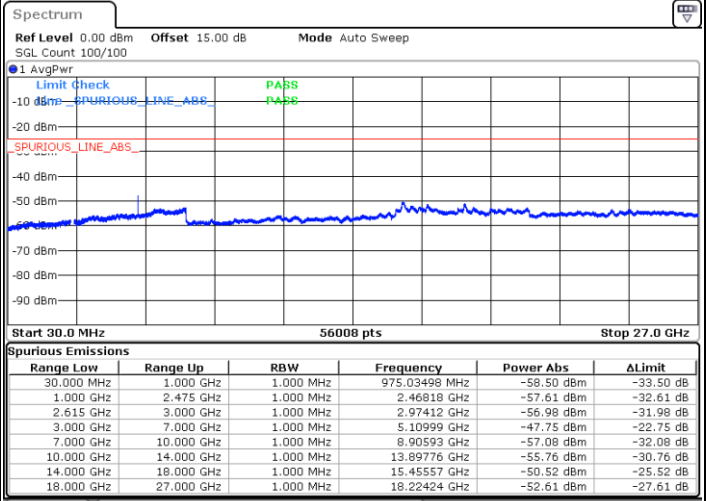

Lowest Channel / FullIRB

N/A

Date: 13.JUL.2022 20:36:07

LTE Band 7C / 20MHz+15MHz

QPSK

MiddleChannel / 1RB0 and 1RB74

Middle Channel / 1RB99 and 1RB0

Date: 13.JUL.2022 20:46:34

Date: 13.JUL.2022 20:47:48

Middle Channel / FullIRB

N/A

Date: 13.JUL.2022 20:40:21

LTE Band 7C / 20MHz+15MHz

QPSK

Highest Channel / 1RB0 and 1RB74

Highest Channel / 1RB99 and 1RB0

Date: 13.JUL.2022 21:11:17

Date: 13.JUL.2022 21:05:04

Highest Channel / FullIRB

N/A

Date: 13.JUL.2022 21:12:32

LTE Band 7C / 20MHz+20MHz

QPSK

Lowest Channel / 1RB0 and 1RB99

Lowest Channel / 1RB99 and 1RB0

Date: 13.JUL.2022 19:09:26

Date: 13.JUL.2022 19:08:12

Lowest Channel / FullRB

N/A

Date: 13.JUL.2022 19:15:38

LTE Band 7C / 20MHz+20MHz

QPSK