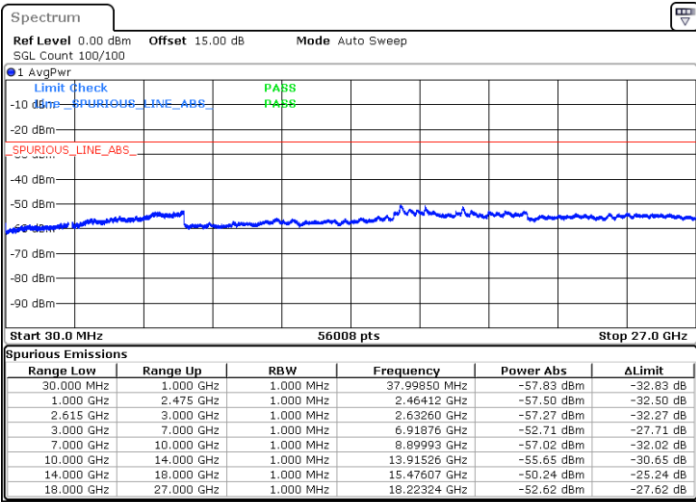

Date: 13.JUL.2022 20:41:35

LTE Band 7C / 20MHz+15MHz

16QAM

Highest Channel / 1RB0 and 1RB74

Highest Channel / 1RB99 and 1RB0

Date: 13.JUL.2022 21:10:02

Date: 13.JUL.2022 21:06:19

Highest Channel / FullIRB

N/A

Date: 13.JUL.2022 21:13:46

LTE Band 7C / 20MHz+20MHz

16QAM

Lowest Channel / 1RB0 and 1RB99

Lowest Channel / 1RB99 and 1RB0

Date: 13.JUL.2022 19:10:41

Date: 13.JUL.2022 19:06:58