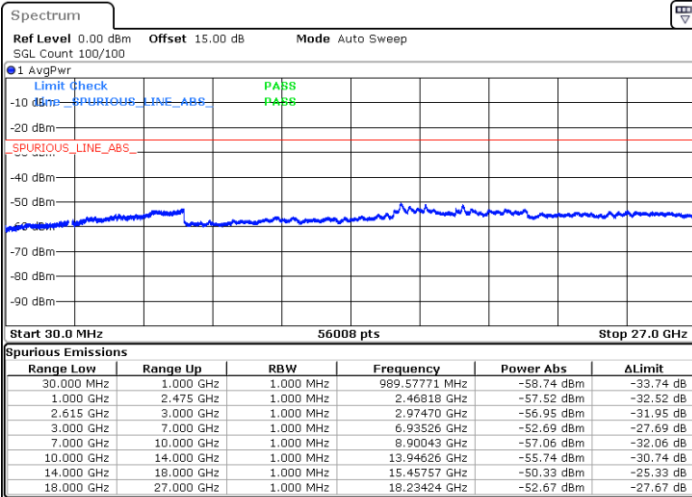

Lowest Channel / FullIRB

N/A

Date: 13.JUL.2022 20:36:07

LTE Band 7C / 20MHz+15MHz

QPSK

MiddleChannel / 1RB0 and 1RB74

Middle Channel / 1RB99 and 1RB0

Date: 13.JUL.2022 20:46:34

Date: 13.JUL.2022 20:47:48

Middle Channel / FullIRB

N/A

Date: 13.JUL.2022 20:40:21

LTE Band 7C / 20MHz+15MHz

QPSK

Highest Channel / 1RB0 and 1RB74

Highest Channel / 1RB99 and 1RB0

Date: 13.JUL.2022 21:11:17

Date: 13.JUL.2022 21:05:04

Highest Channel / FullIRB

N/A

Date: 13.JUL.2022 21:12:32

LTE Band 7C / 20MHz+20MHz

QPSK

Lowest Channel / 1RB0 and 1RB99

Lowest Channel / 1RB99 and 1RB0

Date: 13.JUL.2022 19:09:26

Date: 13.JUL.2022 19:08:12

Lowest Channel / FullRB

N/A

Date: 13.JUL.2022 19:15:38

LTE Band 7C / 20MHz+20MHz

QPSK