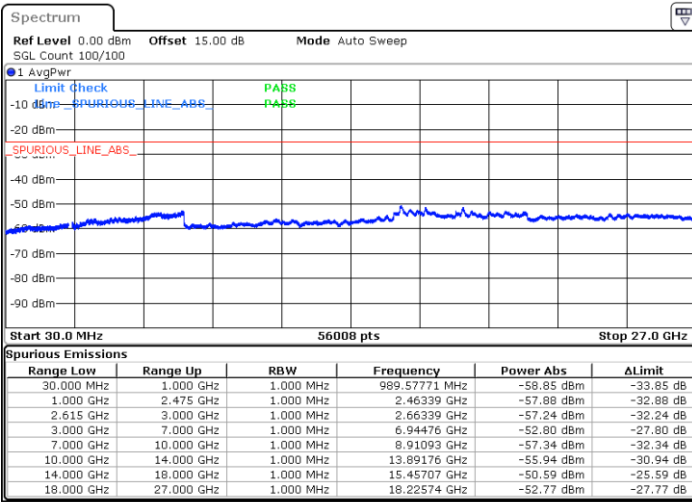

LTE Band 7C / 10MHz+20MHz

16QAM

Lowest Channel / 1RB0 and 1RB99

Lowest Channel / 1RB49 and 1RB0

Date: 14.JUL.2022 10:04:15

Date: 14.JUL.2022 10:00:32

Lowest Channel / FullRB

N/A

Date: 14.JUL.2022 10:07:58

LTE Band 7C / 10MHz+20MHz

16QAM

MiddleChannel / 1RB0 and 1RB99

Middle Channel / 1RB49 and 1RB0

Date: 14.JUL.2022 10:18:26

Date: 14.JUL.2022 10:22:09

Middle Channel / FullIRB

N/A

Date: 14.JUL.2022 10:14:43

LTE Band 7C / 10MHz+20MHz

16QAM

Highest Channel / 1RB0 and 1RB99

Highest Channel / 1RB49 and 1RB0

Date: 14.JUL.2022 10:40:10

Date: 14.JUL.2022 10:36:26

Highest Channel / FullIRB

N/A

Date: 14.JUL.2022 10:43:53

LTE Band 7C / 15MHz+10MHz

16QAM

Lowest Channel / 1RB0 and 1RB49

Lowest Channel / 1RB74 and 1RB0

Date: 14.JUL.2022 02:19:48