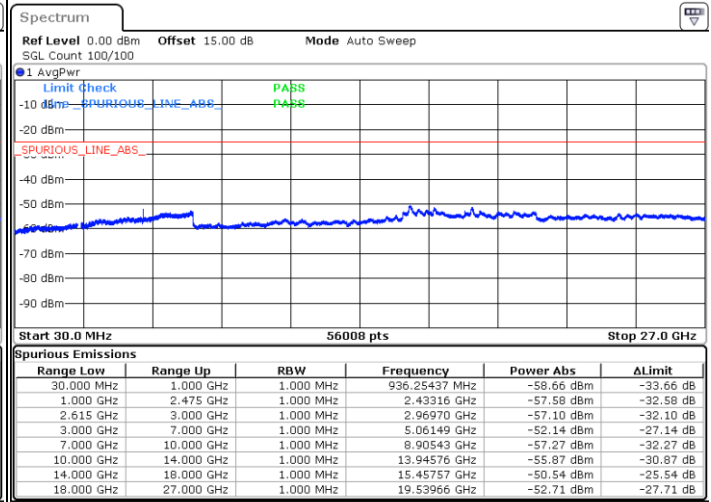

LTE Band 7C / 10MHz+20MHz

16QAM

Lowest Channel / 1RB0 and 1RB99

Lowest Channel / 1RB49 and 1RB0

Date: 14.JUL.2022 10:04:15

Date: 14.JUL.2022 10:00:32

Lowest Channel / FullRB

N/A

Date: 14.JUL.2022 10:07:58

LTE Band 7C / 10MHz+20MHz

16QAM

MiddleChannel / 1RB0 and 1RB99

Middle Channel / 1RB49 and 1RB0

Date: 14.JUL.2022 10:18:26

Date: 14.JUL.2022 10:22:09

Middle Channel / FullIRB

N/A

Date: 14.JUL.2022 10:14:43

LTE Band 7C / 10MHz+20MHz

16QAM

Highest Channel / 1RB0 and 1RB99

Highest Channel / 1RB49 and 1RB0

Date: 14.JUL.2022 10:40:10

Date: 14.JUL.2022 10:36:26

Highest Channel / FullIRB

N/A

Date: 14.JUL.2022 10:43:53

LTE Band 7C / 15MHz+10MHz

16QAM

Lowest Channel / 1RB0 and 1RB49

Lowest Channel / 1RB74 and 1RB0

Date: 14.JUL.2022 02:19:48