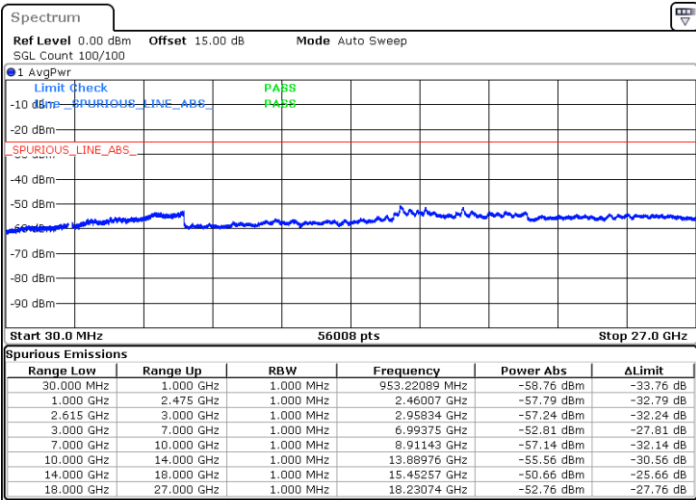

Middle Channel / FullIRB

N/A

Date: 13.JUL.2022 23:01:13

LTE Band 7C / 15MHz+20MHz

16QAM

Highest Channel / 1RB0 and 1RB99

Highest Channel / 1RB74 and 1RB0

Date: 13.JUL.2022 23:29:47

Date: 13.JUL.2022 23:26:03

Highest Channel / FullIRB

N/A

Date: 13.JUL.2022 23:33:32

LTE Band 7C / 20MHz+10MHz

16QAM

Lowest Channel / 1RB0 and 1RB49

Lowest Channel / 1RB99 and 1RB0

Date: 14.JUL.2022 09:06:32

Date: 14.JUL.2022 09:02:49

Lowest Channel / FullRB

N/A

Date: 14.JUL.2022 09:10:16

LTE Band 7C / 20MHz+10MHz

16QAM

Middle Channel / 1RB0 and 1RB49