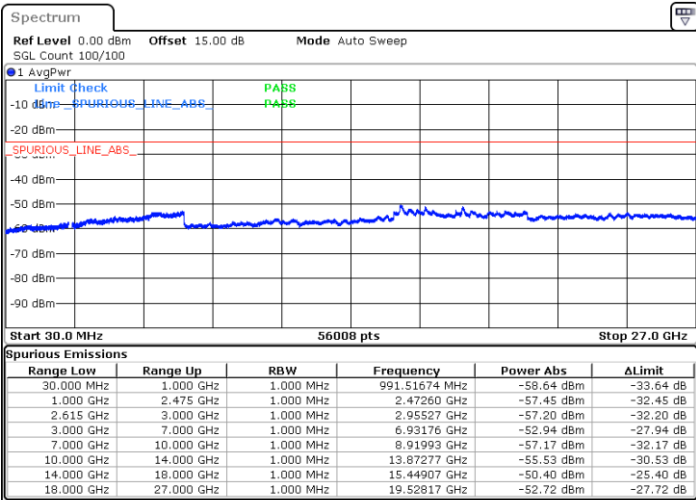

Date: 13.JUL.2022 23:26:03

Highest Channel / FullIRB

N/A

Date: 13.JUL.2022 23:33:32

LTE Band 7C / 20MHz+10MHz

16QAM

Lowest Channel / 1RB0 and 1RB49

Lowest Channel / 1RB99 and 1RB0

Date: 14.JUL.2022 09:06:32

Date: 14.JUL.2022 09:02:49

Lowest Channel / FullRB

N/A

Date: 14.JUL.2022 09:10:16

LTE Band 7C / 20MHz+10MHz

16QAM

Middle Channel / 1RB0 and 1RB49

Middle Channel / 1RB99 and 1RB0

Date: 13.JUL.2022 21:51:09

Date: 13.JUL.2022 21:54:52

Middle Channel / FullIRB

N/A

Date: 14.JUL.2022 09:17:01

LTE Band 7C / 20MHz+10MHz

16QAM

Highest Channel / 1RB0 and 1RB49

Highest Channel / 1RB99 and 1RB0

Date: 13.JUL.2022 22:15:52

Date: 13.JUL.2022 22:12:08

Highest Channel / FullIRB

N/A

Date: 13.JUL.2022 22:19:36

LTE Band 7C / 20MHz+15MHz