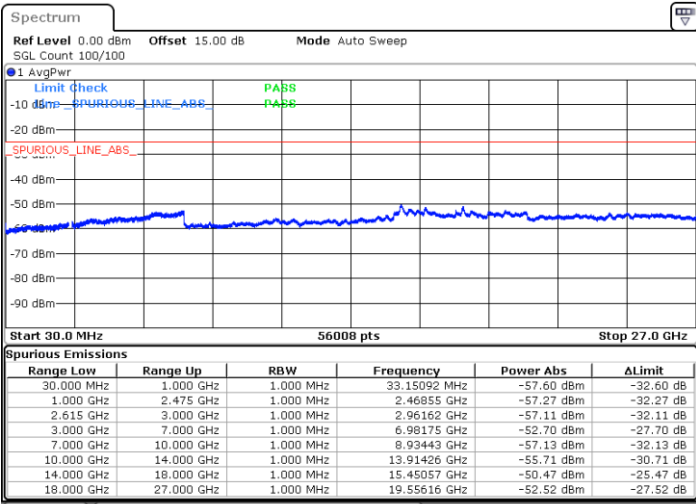

Middle Channel / 1RB99 and 1RB0

Date: 13.JUL.2022 21:51:09

Date: 13.JUL.2022 21:54:52

Middle Channel / FullIRB

N/A

Date: 14.JUL.2022 09:17:01

LTE Band 7C / 20MHz+10MHz

16QAM

Highest Channel / 1RB0 and 1RB49

Highest Channel / 1RB99 and 1RB0

Date: 13.JUL.2022 22:15:52

Date: 13.JUL.2022 22:12:08

Highest Channel / FullIRB

N/A

Date: 13.JUL.2022 22:19:36

LTE Band 7C / 20MHz+15MHz

16QAM

Lowest Channel / 1RB0 and 1RB74

Lowest Channel / 1RB99 and 1RB0

Date: 13.JUL.2022 20:31:09

Date: 13.JUL.2022 20:27:25

Lowest Channel / FullRB

N/A

Date: 13.JUL.2022 20:34:53