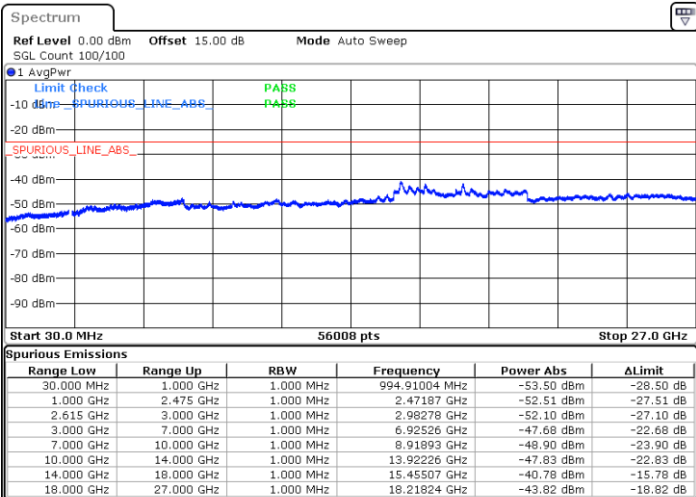

Highest Channel / 1RB74 and 1RB0

Date: 14.JUL.2022 02:58:58

Date: 14.JUL.2022 02:55:13

Highest Channel / FullIRB

N/A

Date: 14.JUL.2022 03:02:43

LTE Band 7C / 15MHz+15MHz

16QAM

Lowest Channel / 1RB0 and 1RB74

Lowest Channel / 1RB74 and 1RB0

Date: 14.JUL.2022 00:33:44

Date: 14.JUL.2022 00:30:01

Lowest Channel / FullRB

N/A

Date: 14.JUL.2022 00:37:30

LTE Band 7C / 15MHz+15MHz

LTE Band 7C / 15MHz+15MHz

16QAM

Highest Channel / 1RB0 and 1RB74

Highest Channel / 1RB74 and 1RB0

Date: 14.JUL.2022 01:12:55

Date: 14.JUL.2022 01:09:10

Highest Channel / FullIRB

N/A