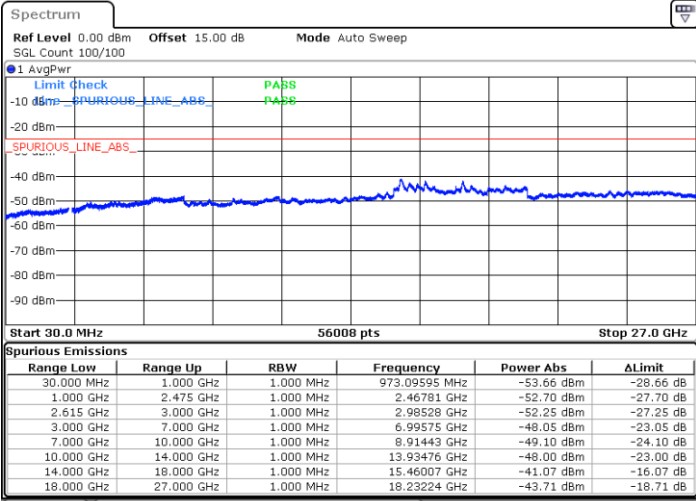

Highest Channel / FullIRB

N/A

Date: 14.JUL.2022 10:43:53

LTE Band 7C / 15MHz+10MHz

16QAM

Lowest Channel / 1RB0 and 1RB49

Lowest Channel / 1RB74 and 1RB0

Date: 14.JUL.2022 02:19:48

Date: 14.JUL.2022 02:16:03

Lowest Channel / FullRB

N/A

Date: 14.JUL.2022 02:23:33

LTE Band 7C / 15MHz+10MHz

16QAM

Middle Channel / 1RB0 and 1RB49

Middle Channel / 1RB74 and 1RB0

Date: 14.JUL.2022 02:34:06

Date: 14.JUL.2022 02:37:50

Middle Channel / FullRB

N/A

Date: 14.JUL.2022 02:30:21

LTE Band 7C / 15MHz+10MHz

16QAM

Highest Channel / 1RB0 and 1RB49

Highest Channel / 1RB74 and 1RB0

Date: 14.JUL.2022 02:58:58

Date: 14.JUL.2022 02:55:13

Highest Channel / FullIRB

N/A

Date: 14.JUL.2022 03:02:43

LTE Band 7C / 15MHz+15MHz

16QAM