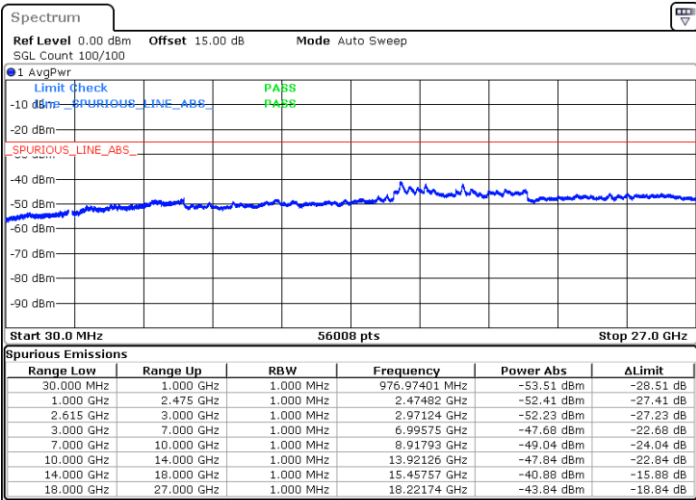

Date: 14.JUL.2022 02:16:03

Lowest Channel / FullRB

N/A

Date: 14.JUL.2022 02:23:33

LTE Band 7C / 15MHz+10MHz

16QAM

Middle Channel / 1RB0 and 1RB49

Middle Channel / 1RB74 and 1RB0

Date: 14.JUL.2022 02:34:06

Date: 14.JUL.2022 02:37:50

Middle Channel / FullRB

N/A

Date: 14.JUL.2022 02:30:21

LTE Band 7C / 15MHz+10MHz

16QAM

Highest Channel / 1RB0 and 1RB49

Highest Channel / 1RB74 and 1RB0

Date: 14.JUL.2022 02:58:58

Date: 14.JUL.2022 02:55:13

Highest Channel / FullIRB

N/A

Date: 14.JUL.2022 03:02:43

LTE Band 7C / 15MHz+15MHz

16QAM

Lowest Channel / 1RB0 and 1RB74

Lowest Channel / 1RB74 and 1RB0

Date: 14.JUL.2022 00:33:44

Date: 14.JUL.2022 00:30:01

Lowest Channel / FullRB

N/A

Date: 14.JUL.2022 00:37:30

LTE Band 7C / 15MHz+15MHz