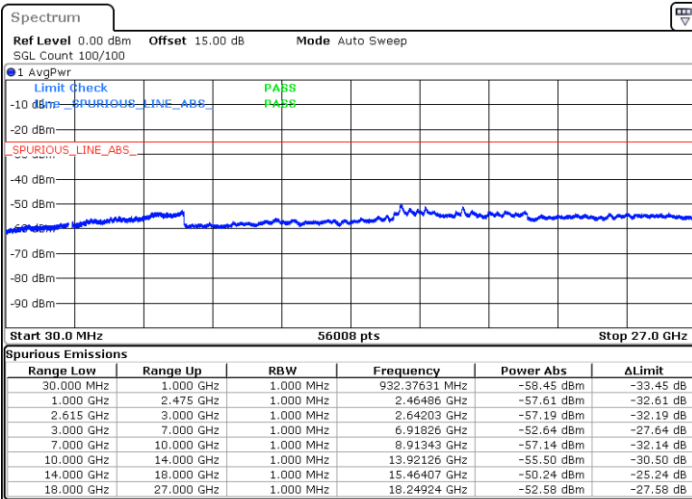

Highest Channel / 1RB0 and 1RB49

Highest Channel / 1RB99 and 1RB0

Date: 13.JUL.2022 22:15:52

Date: 13.JUL.2022 22:12:08

Highest Channel / FullIRB

N/A

Date: 13.JUL.2022 22:19:36

LTE Band 7C / 20MHz+15MHz

16QAM

Lowest Channel / 1RB0 and 1RB74

Lowest Channel / 1RB99 and 1RB0

Date: 13.JUL.2022 20:31:09

Date: 13.JUL.2022 20:27:25

Lowest Channel / FullRB

N/A

Date: 13.JUL.2022 20:34:53

LTE Band 7C / 20MHz+15MHz

16QAM

MiddleChannel / 1RB0 and 1RB74

Middle Channel / 1RB99 and 1RB0

Date: 13.JUL.2022 20:45:20

Date: 13.JUL.2022 20:49:03

Middle Channel / FullIRB

N/A

Date: 13.JUL.2022 20:41:35

LTE Band 7C / 20MHz+15MHz

16QAM

Highest Channel / 1RB0 and 1RB74

Highest Channel / 1RB99 and 1RB0

Date: 13.JUL.2022 21:10:02

Date: 13.JUL.2022 21:06:19

Highest Channel / FullIRB