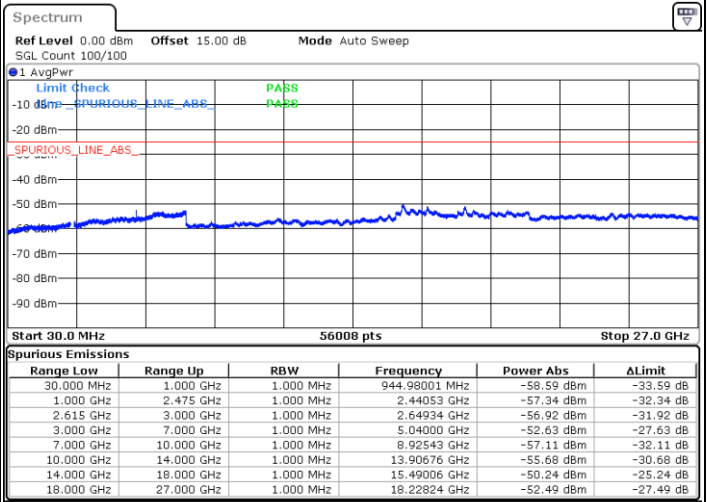

Date: 13.JUL.2022 20:41:35

LTE Band 7C / 20MHz+15MHz

16QAM

Highest Channel / 1RB0 and 1RB74

Highest Channel / 1RB99 and 1RB0

Date: 13.JUL.2022 21:10:02

Date: 13.JUL.2022 21:06:19

Highest Channel / FullIRB

N/A

Date: 13.JUL.2022 21:13:46

LTE Band 7C / 20MHz+20MHz

16QAM

Lowest Channel / 1RB0 and 1RB99

Lowest Channel / 1RB99 and 1RB0

Date: 13.JUL.2022 19:10:41

Date: 13.JUL.2022 19:06:58