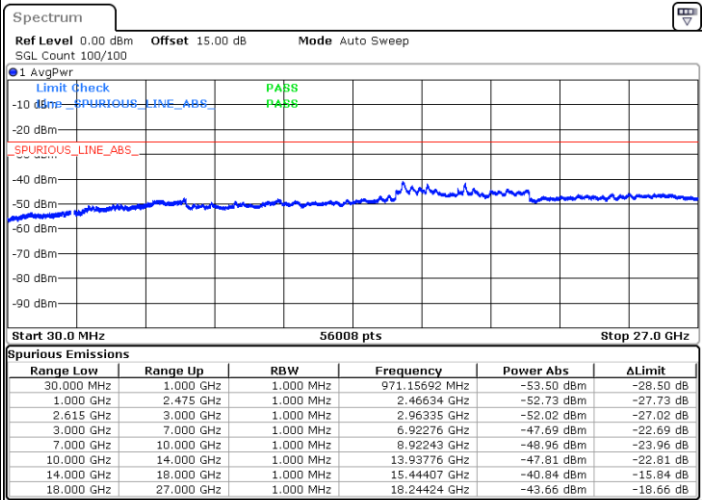

N/A

Date: 14.JUL.2022 10:14:43

LTE Band 7C / 10MHz+20MHz

16QAM

Highest Channel / 1RB0 and 1RB99

Highest Channel / 1RB49 and 1RB0

Date: 14.JUL.2022 10:40:10

Date: 14.JUL.2022 10:36:26

Highest Channel / FullIRB

N/A

Date: 14.JUL.2022 10:43:53

LTE Band 7C / 15MHz+10MHz

16QAM

Lowest Channel / 1RB0 and 1RB49

Lowest Channel / 1RB74 and 1RB0

Date: 14.JUL.2022 02:19:48

Date: 14.JUL.2022 02:16:03

Lowest Channel / FullRB

N/A

Date: 14.JUL.2022 02:23:33

LTE Band 7C / 15MHz+10MHz

16QAM

Middle Channel / 1RB0 and 1RB49

Middle Channel / 1RB74 and 1RB0