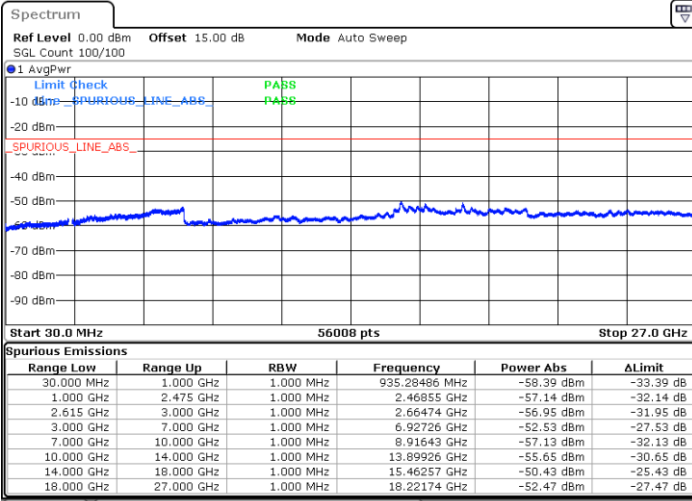

Lowest Channel / FullIRB

N/A

Date: 13.JUL.2022 20:36:07

LTE Band 7C / 20MHz+15MHz

QPSK

MiddleChannel / 1RB0 and 1RB74

Middle Channel / 1RB99 and 1RB0

Date: 13.JUL.2022 20:46:34

Date: 13.JUL.2022 20:47:48

Middle Channel / FullIRB

N/A

Date: 13.JUL.2022 20:40:21

LTE Band 7C / 20MHz+15MHz

QPSK

Highest Channel / 1RB0 and 1RB74

Highest Channel / 1RB99 and 1RB0

Date: 13.JUL.2022 21:11:17

Date: 13.JUL.2022 21:05:04

Highest Channel / FullIRB

N/A

Date: 13.JUL.2022 21:12:32

LTE Band 7C / 20MHz+20MHz

QPSK

Lowest Channel / 1RB0 and 1RB99

Lowest Channel / 1RB99 and 1RB0

Date: 13.JUL.2022 19:09:26

Date: 13.JUL.2022 19:08:12

Lowest Channel / FullRB

N/A

Date: 13.JUL.2022 19:15:38

LTE Band 7C / 20MHz+20MHz

QPSK