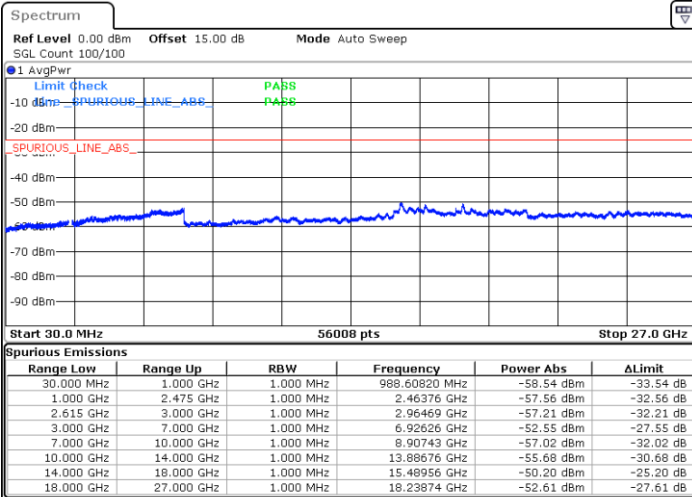

Date: 14.JUL.2022 09:15:46

LTE Band 7C / 20MHz+10MHz

QPSK

Highest Channel / 1RB0 and 1RB49

Highest Channel / 1RB99 and 1RB0

Date: 13.JUL.2022 22:17:06

Date: 13.JUL.2022 22:10:53

Highest Channel / FullIRB

N/A

Date: 13.JUL.2022 22:18:21

LTE Band 7C / 20MHz+15MHz

QPSK

Lowest Channel / 1RB0 and 1RB74

Lowest Channel / 1RB99 and 1RB0

Date: 13.JUL.2022 20:29:54

Date: 13.JUL.2022 20:28:40

Lowest Channel / FullIRB

N/A

Date: 13.JUL.2022 20:36:07

LTE Band 7C / 20MHz+15MHz

QPSK

MiddleChannel / 1RB0 and 1RB74

Middle Channel / 1RB99 and 1RB0

Date: 13.JUL.2022 20:46:34

Date: 13.JUL.2022 20:47:48

Middle Channel / FullIRB

N/A

Date: 13.JUL.2022 20:40:21

LTE Band 7C / 20MHz+15MHz

QPSK

Highest Channel / 1RB0 and 1RB74

Highest Channel / 1RB99 and 1RB0