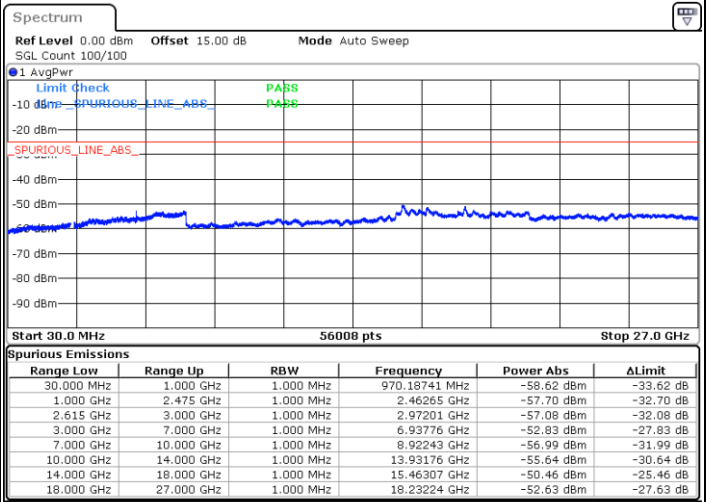

Date: 13.JUL.2022 20:47:48

Middle Channel / FullIRB

N/A

Date: 13.JUL.2022 20:40:21

LTE Band 7C / 20MHz+15MHz

QPSK

Highest Channel / 1RB0 and 1RB74

Highest Channel / 1RB99 and 1RB0

Date: 13.JUL.2022 21:11:17

Date: 13.JUL.2022 21:05:04

Highest Channel / FullIRB

N/A

Date: 13.JUL.2022 21:12:32

LTE Band 7C / 20MHz+20MHz

QPSK

Lowest Channel / 1RB0 and 1RB99

Lowest Channel / 1RB99 and 1RB0

Date: 13.JUL.2022 19:09:26

Date: 13.JUL.2022 19:08:12

Lowest Channel / FullRB

N/A

Date: 13.JUL.2022 19:15:38

LTE Band 7C / 20MHz+20MHz

QPSK

Middle Channel / 1RB0 and 1RB99

Middle Channel / 1RB99 and 1RB0

Date: 13.JUL.2022 19:26:04

Date: 13.JUL.2022 19:27:18

Middle Channel / FullIRB

N/A

Date: 13.JUL.2022 19:19:52

LTE Band 7C / 20MHz+20MHz