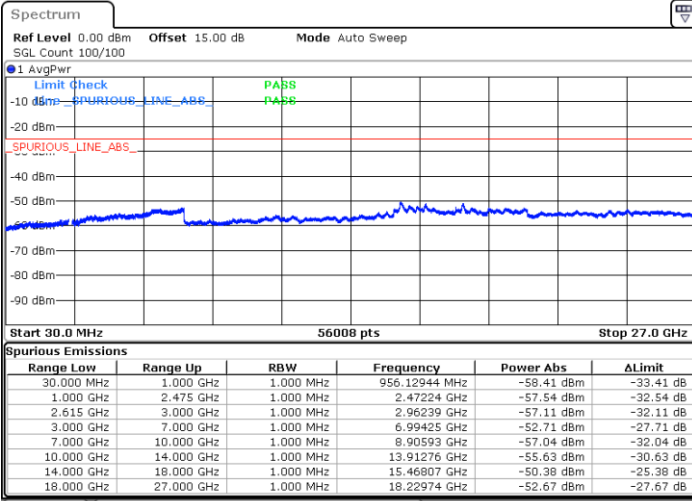

LTE Band 7C / 20MHz+10MHz

QPSK

Middle Channel / 1RB0 and 1RB49

Middle Channel / 1RB99 and 1RB0

Date: 13.JUL.2022 21:52:23

Date: 13.JUL.2022 21:53:38

Middle Channel / FullIRB

N/A

Date: 14.JUL.2022 09:15:46

LTE Band 7C / 20MHz+10MHz

QPSK

Highest Channel / 1RB0 and 1RB49

Highest Channel / 1RB99 and 1RB0

Date: 13.JUL.2022 22:17:06

Date: 13.JUL.2022 22:10:53

Highest Channel / FullIRB

N/A

Date: 13.JUL.2022 22:18:21

LTE Band 7C / 20MHz+15MHz

QPSK

Lowest Channel / 1RB0 and 1RB74

Lowest Channel / 1RB99 and 1RB0

Date: 13.JUL.2022 20:29:54

Date: 13.JUL.2022 20:28:40

Lowest Channel / FullIRB

N/A

Date: 13.JUL.2022 20:36:07

LTE Band 7C / 20MHz+15MHz

QPSK

MiddleChannel / 1RB0 and 1RB74

Middle Channel / 1RB99 and 1RB0

Date: 13.JUL.2022 20:46:34