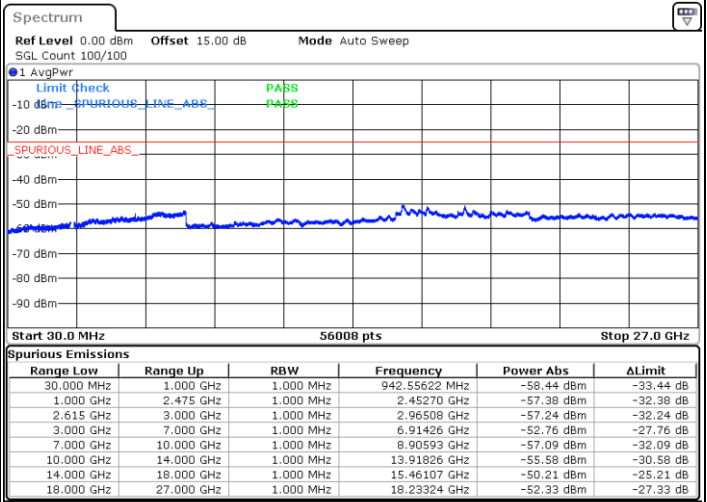

LTE Band 7C / 15MHz+15MHz

16QAM

Highest Channel / 1RB0 and 1RB74

Highest Channel / 1RB74 and 1RB0

Date: 14.JUL.2022 01:12:55

Date: 14.JUL.2022 01:09:10

Highest Channel / FullIRB

N/A

Date: 14.JUL.2022 01:16:39

LTE Band 7C / 15MHz+20MHz

16QAM

Lowest Channel / 1RB0 and 1RB99

Lowest Channel / 1RB74 and 1RB0

Date: 13.JUL.2022 22:50:42

Date: 13.JUL.2022 22:46:58

Lowest Channel / FullRB

N/A

Date: 13.JUL.2022 22:54:27

LTE Band 7C / 15MHz+20MHz

16QAM

Middle Channel / 1RB0 and 1RB9

Middle Channel / 1RB74 and 1RB0

Date: 13.JUL.2022 23:04:57

Date: 13.JUL.2022 23:08:41

Middle Channel / FullIRB

N/A

Date: 13.JUL.2022 23:01:13

LTE Band 7C / 15MHz+20MHz

16QAM

Highest Channel / 1RB0 and 1RB99

Highest Channel / 1RB74 and 1RB0

Date: 13.JUL.2022 23:29:47