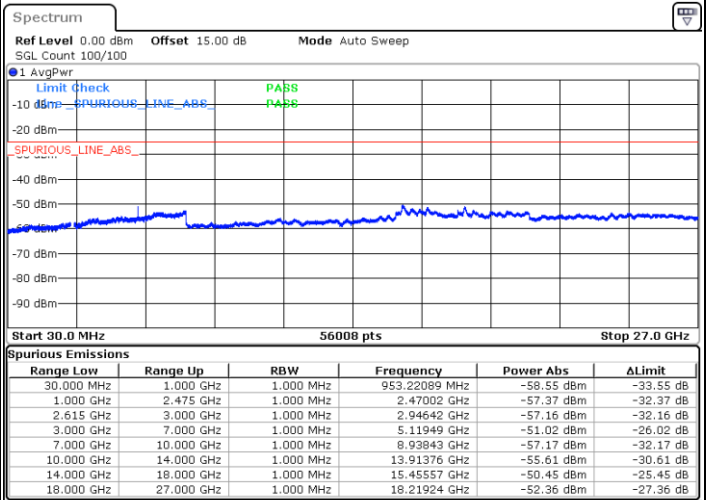

Lowest Channel / 1RB0 and 1RB49

Lowest Channel / 1RB99 and 1RB0

Date: 14.JUL.2022 09:07:47

Date: 14.JUL.2022 09:01:35

Lowest Channel / FullRB

N/A

Date: 14.JUL.2022 09:09:02

LTE Band 7C / 20MHz+10MHz

LTE Band 7C / 20MHz+10MHz

64QAM

Highest Channel / 1RB0 and 1RB49

Highest Channel / 1RB99 and 1RB0

Date: 13.JUL.2022 22:14:37

Date: 13.JUL.2022 22:13:22

Highest Channel / FullIRB

N/A

Date: 13.JUL.2022 22:20:51

LTE Band 7C / 20MHz+15MHz

64QAM

Lowest Channel / 1RB0 and 1RB74

Lowest Channel / 1RB99 and 1RB0

Date: 13.JUL.2022 20:32:23

Date: 13.JUL.2022 20:26:11

Lowest Channel / FullIRB