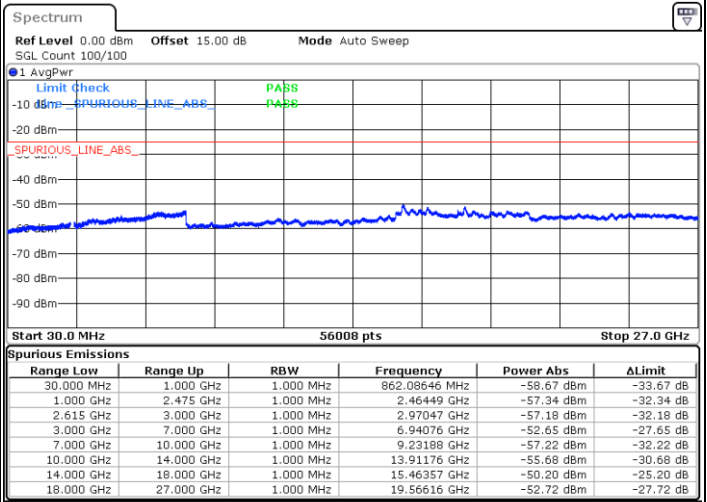

LTE Band 7C / 20MHz+10MHz

64QAM

Highest Channel / 1RB0 and 1RB49

Highest Channel / 1RB99 and 1RB0

Date: 13.JUL.2022 22:14:37

Date: 13.JUL.2022 22:13:22

Highest Channel / FullIRB

N/A

Date: 13.JUL.2022 22:20:51

LTE Band 7C / 20MHz+15MHz

64QAM

Lowest Channel / 1RB0 and 1RB74

Lowest Channel / 1RB99 and 1RB0

Date: 13.JUL.2022 20:32:23

Date: 13.JUL.2022 20:26:11

Lowest Channel / FullIRB

N/A

Date: 13.JUL.2022 20:33:38

LTE Band 7C / 20MHz+15MHz

64QAM

MiddleChannel / 1RB0 and 1RB74

Middle Channel / 1RB99 and 1RB0

Date: 13.JUL.2022 20:44:05

Date: 13.JUL.2022 20:50:17

Middle Channel / FullIRB

N/A

Date: 13.JUL.2022 20:42:50

LTE Band 7C / 20MHz+15MHz

64QAM

Highest Channel / 1RB0 and 1RB74

Highest Channel / 1RB99 and 1RB0

Date: 13.JUL.2022 21:08:48