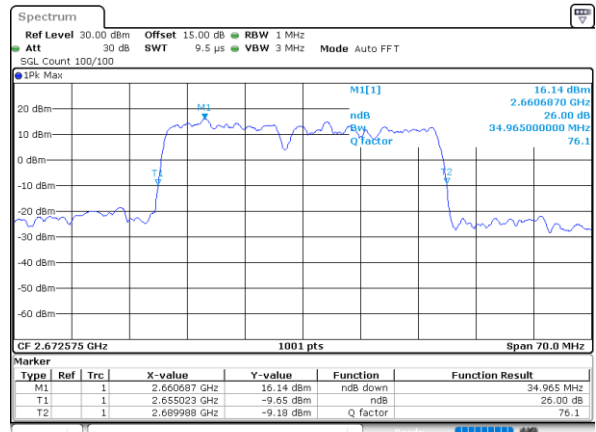

Highest Channel / 10MHz+20MHz

Date: 13_JUL_2022 13:48:41

Highest Channel / 15MHz+10MHz

Date: 13_JUL_2022 17:45:02

LTE Band 41C

QPSK

Lowest Channel / 15MHz+15MHz

Date: 13_JUL_2022 16:19:56

Lowest Channel / 15MHz+20MHz

Date: 13_JUL_2022 09:20:43

Middle Channel / 15MHz+15MHz

Date: 13_JUL_2022 16:22:57

Middle Channel / 15MHz+20MHz

Date: 13_JUL_2022 09:23:45

Highest Channel / 15MHz+15MHz

Date: 13_JUL_2022 16:25:00

Highest Channel / 15MHz+20MHz

Date: 13_JUL_2022 09:25:48