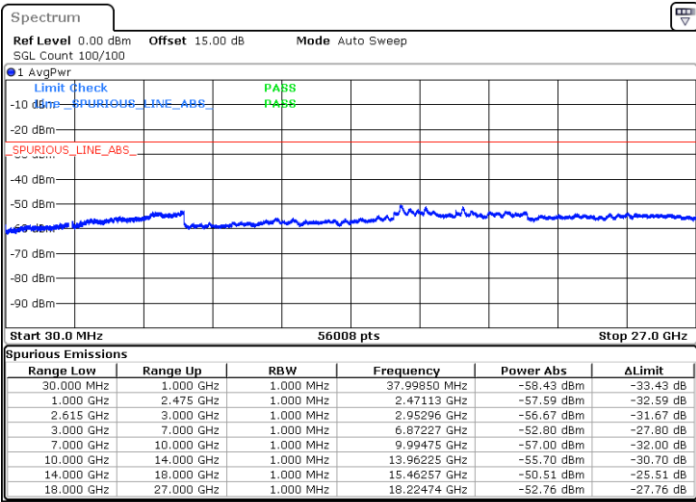

Middle Channel / FullIRB

N/A

Date: 13.JUL.2022 20:42:50

LTE Band 7C / 20MHz+15MHz

64QAM

Highest Channel / 1RB0 and 1RB74

Highest Channel / 1RB99 and 1RB0

Date: 13.JUL.2022 21:08:48

Date: 13.JUL.2022 21:07:33

Highest Channel / FullIRB

N/A

Date: 13.JUL.2022 21:15:01

LTE Band 7C / 20MHz+20MHz

64QAM

Lowest Channel / 1RB0 and 1RB99

Lowest Channel / 1RB99 and 1RB0

Date: 13.JUL.2022 19:11:55

Date: 13.JUL.2022 19:05:44

Lowest Channel / FullRB

N/A

Date: 13.JUL.2022 19:13:10

LTE Band 7C / 20MHz+20MHz

64QAM

Middle Channel / 1RB0 and 1RB99