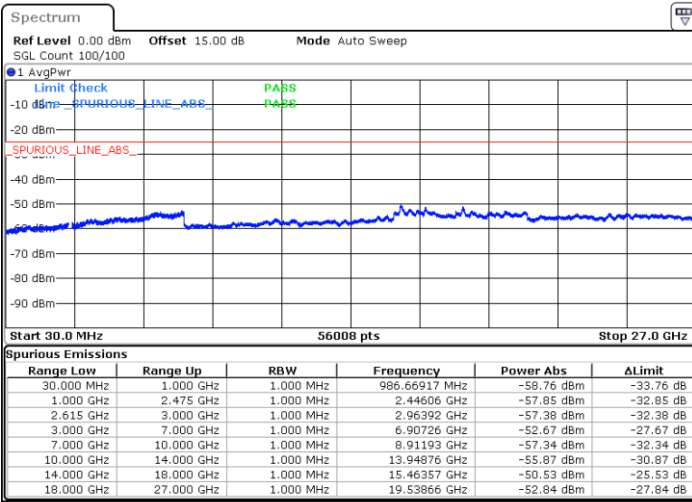

Date: 13.JUL.2022 19:21:06

LTE Band 7C / 20MHz+20MHz

16QAM

Highest Channel / 1RB0 and 1RB99

Highest Channel / 1RB99 and 1RB0

Date: 13.JUL.2022 19:49:29

Date: 13.JUL.2022 19:45:46

Highest Channel / FullIRB

N/A

Date: 13.JUL.2022 19:53:12

LTE Band 7C / 10MHz+20MHz

64QAM

Lowest Channel / 1RB0 and 1RB99

Lowest Channel / 1RB49 and 1RB0

Date: 14.JUL.2022 10:05:29

Date: 14.JUL.2022 09:59:17

Lowest Channel / FullRB

N/A

Date: 14.JUL.2022 10:06:44

LTE Band 7C / 10MHz+20MHz

64QAM

MiddleChannel / 1RB0 and 1RB99

Middle Channel / 1RB49 and 1RB0

Date: 14.JUL.2022 10:17:12

Date: 14.JUL.2022 10:23:24

Middle Channel / FullIRB

N/A

Date: 14.JUL.2022 10:15:58

LTE Band 7C / 10MHz+20MHz

64QAM

Highest Channel / 1RB0 and 1RB99

Highest Channel / 1RB49 and 1RB0