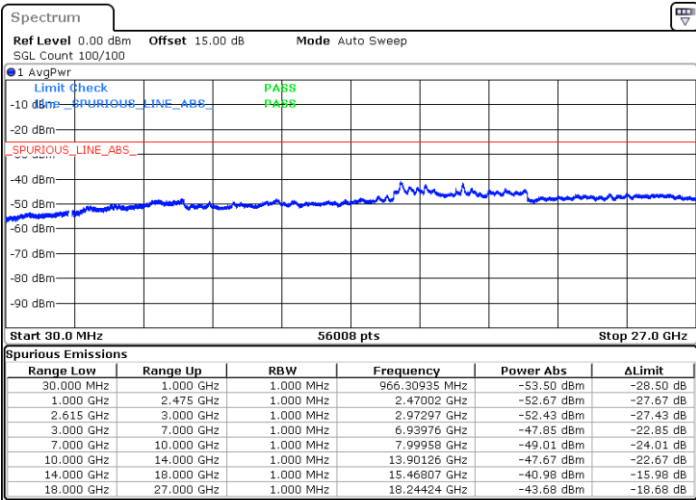

LTE Band 7C / 15MHz+15MHz

64QAM

Lowest Channel / 1RB0 and 1RB74

Lowest Channel / 1RB74 and 1RB0

Date: 14.JUL.2022 00:34:59

Date: 14.JUL.2022 00:28:46

Lowest Channel / FullIRB

N/A

Date: 14.JUL.2022 00:36:15

LTE Band 7C / 15MHz+15MHz

64QAM

Middle Channel / 1RB0 and 1RB74

Middle Channel / 1RB74 and 1RB0

Date: 14.JUL.2022 00:46:47

Date: 14.JUL.2022 00:53:01

Middle Channel / FullRB

N/A

Date: 14.JUL.2022 00:45:32

LTE Band 7C / 15MHz+15MHz

64QAM

Highest Channel / 1RB0 and 1RB74

Highest Channel / 1RB74 and 1RB0

Date: 14.JUL.2022 01:11:40

Date: 14.JUL.2022 01:10:25

Highest Channel / FullIRB

N/A

Date: 14.JUL.2022 01:17:54

LTE Band 7C / 15MHz+20MHz

64QAM

Lowest Channel / 1RB0 and 1RB99

Lowest Channel / 1RB74 and 1RB0

Date: 13.JUL.2022 22:51:57