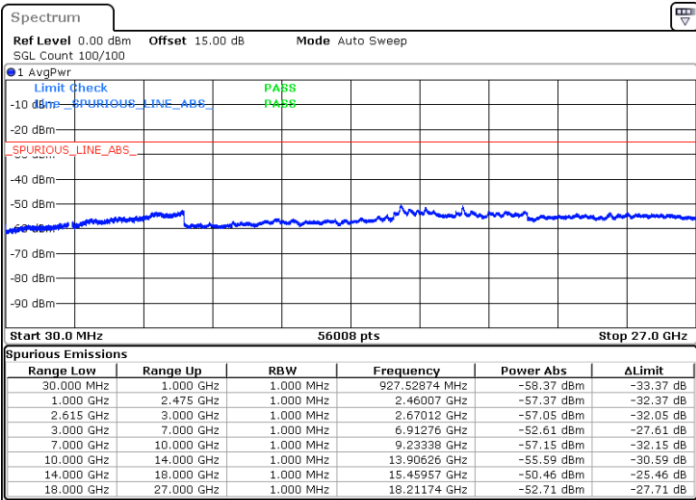

Date: 13.JUL.2022 21:07:33

Highest Channel / FullIRB

N/A

Date: 13.JUL.2022 21:15:01

LTE Band 7C / 20MHz+20MHz

64QAM

Lowest Channel / 1RB0 and 1RB99

Lowest Channel / 1RB99 and 1RB0

Date: 13.JUL.2022 19:11:55

Date: 13.JUL.2022 19:05:44

Lowest Channel / FullRB

N/A

Date: 13.JUL.2022 19:13:10

LTE Band 7C / 20MHz+20MHz

64QAM

Middle Channel / 1RB0 and 1RB99

Middle Channel / 1RB99 and 1RB0

Date: 13.JUL.2022 19:23:35

Date: 13.JUL.2022 19:29:47

Middle Channel / FullIRB

N/A

Date: 13.JUL.2022 19:22:21

LTE Band 7C / 20MHz+20MHz

64QAM

Highest Channel / 1RB0 and 1RB99

Highest Channel / 1RB99 and 1RB0

Date: 13.JUL.2022 19:48:14

Date: 13.JUL.2022 19:47:00

Highest Channel / FullIRB

N/A

Date: 13.JUL.2022 19:54:26

LTE Band 41C