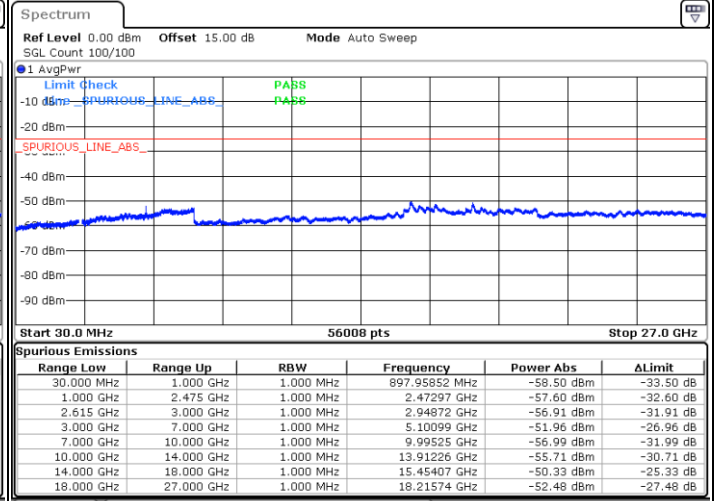

Date: 13.JUL.2022 22:45:43

Lowest Channel / FullRB

N/A

Date: 13.JUL.2022 22:53:12

LTE Band 7C / 15MHz+20MHz

64QAM

Middle Channel / 1RB0 and 1RB9

Middle Channel / 1RB74 and 1RB0

Date: 13.JUL.2022 23:03:43

Date: 13.JUL.2022 23:09:56

Middle Channel / FullRB

N/A

Date: 13.JUL.2022 23:02:27

LTE Band 7C / 15MHz+20MHz

64QAM

Highest Channel / 1RB0 and 1RB99

Highest Channel / 1RB74 and 1RB0

Date: 13.JUL.2022 23:28:33

Date: 13.JUL.2022 23:27:18

Highest Channel / FullIRB

N/A

Date: 13.JUL.2022 23:34:47

LTE Band 7C / 20MHz+10MHz

64QAM

Lowest Channel / 1RB0 and 1RB49

Lowest Channel / 1RB99 and 1RB0

Date: 14.JUL.2022 09:07:47

Date: 14.JUL.2022 09:01:35

Lowest Channel / FullRB

N/A

Date: 14.JUL.2022 09:09:02

LTE Band 7C / 20MHz+10MHz