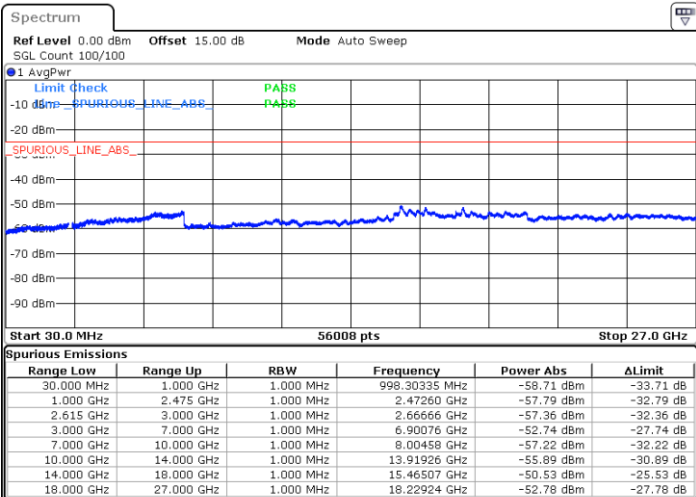

N/A

Date: 13.JUL.2022 19:53:12

LTE Band 7C / 10MHz+20MHz

64QAM

Lowest Channel / 1RB0 and 1RB99

Lowest Channel / 1RB49 and 1RB0

Date: 14.JUL.2022 10:05:29

Date: 14.JUL.2022 09:59:17

Lowest Channel / FullRB

N/A

Date: 14.JUL.2022 10:06:44

LTE Band 7C / 10MHz+20MHz

64QAM

MiddleChannel / 1RB0 and 1RB99

Middle Channel / 1RB49 and 1RB0

Date: 14.JUL.2022 10:17:12

Date: 14.JUL.2022 10:23:24

Middle Channel / FullIRB

N/A

Date: 14.JUL.2022 10:15:58

LTE Band 7C / 10MHz+20MHz

64QAM

Highest Channel / 1RB0 and 1RB99

Highest Channel / 1RB49 and 1RB0

Date: 14.JUL.2022 10:38:55

Date: 14.JUL.2022 10:37:41

Highest Channel / FullIRB

N/A

Date: 14.JUL.2022 10:45:08

LTE Band 7C / 15MHz+10MHz

64QAM

Lowest Channel / 1RB0 and 1RB49