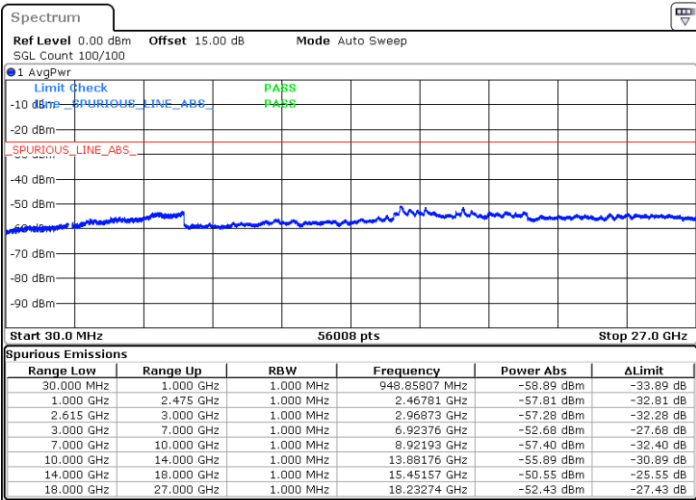

N/A

Date: 13.JUL.2022 19:53:12

LTE Band 7C / 10MHz+20MHz

64QAM

Lowest Channel / 1RB0 and 1RB99

Lowest Channel / 1RB49 and 1RB0

Date: 14.JUL.2022 10:05:29

Date: 14.JUL.2022 09:59:17

Lowest Channel / FullRB

N/A

Date: 14.JUL.2022 10:06:44

LTE Band 7C / 10MHz+20MHz

64QAM

MiddleChannel / 1RB0 and 1RB99

Middle Channel / 1RB49 and 1RB0

Date: 14.JUL.2022 10:17:12

Date: 14.JUL.2022 10:23:24

Middle Channel / FullIRB

N/A

Date: 14.JUL.2022 10:15:58

LTE Band 7C / 10MHz+20MHz

64QAM

Highest Channel / 1RB0 and 1RB99

Highest Channel / 1RB49 and 1RB0

Date: 14.JUL.2022 10:38:55

Date: 14.JUL.2022 10:37:41

Highest Channel / FullIRB

N/A

Date: 14.JUL.2022 10:45:08

LTE Band 7C / 15MHz+10MHz

64QAM

Lowest Channel / 1RB0 and 1RB49