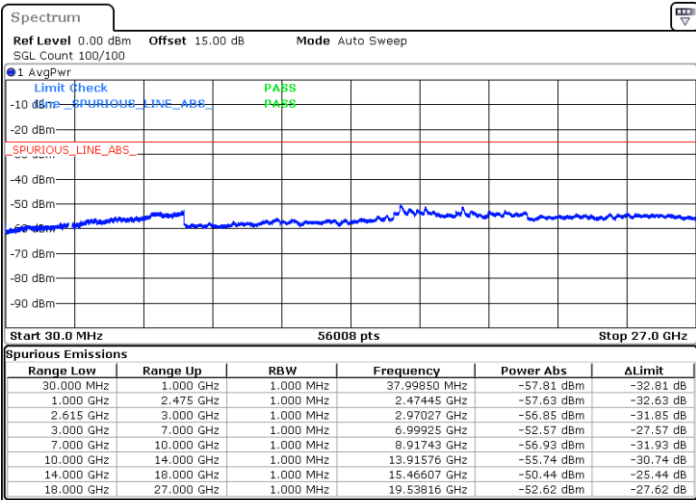

Date: 13.JUL.2022 21:07:33

Highest Channel / FullIRB

N/A

Date: 13.JUL.2022 21:15:01

LTE Band 7C / 20MHz+20MHz

64QAM

Lowest Channel / 1RB0 and 1RB99

Lowest Channel / 1RB99 and 1RB0

Date: 13.JUL.2022 19:11:55

Date: 13.JUL.2022 19:05:44

Lowest Channel / FullRB

N/A

Date: 13.JUL.2022 19:13:10

LTE Band 7C / 20MHz+20MHz

64QAM

Middle Channel / 1RB0 and 1RB99

Middle Channel / 1RB99 and 1RB0

Date: 13.JUL.2022 19:23:35

Date: 13.JUL.2022 19:29:47

Middle Channel / FullIRB

N/A

Date: 13.JUL.2022 19:22:21

LTE Band 7C / 20MHz+20MHz

64QAM

Highest Channel / 1RB0 and 1RB99

Highest Channel / 1RB99 and 1RB0

Date: 13.JUL.2022 19:48:14

Date: 13.JUL.2022 19:47:00

Highest Channel / FullIRB

N/A

Date: 13.JUL.2022 19:54:26

LTE Band 41C