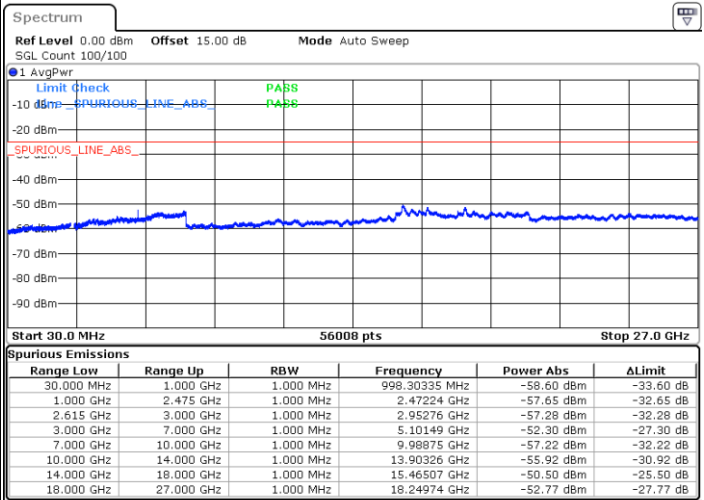

Lowest Channel / FullRB

N/A

Date: 14.JUL.2022 10:06:44

LTE Band 7C / 10MHz+20MHz

64QAM

MiddleChannel / 1RB0 and 1RB99

Middle Channel / 1RB49 and 1RB0

Date: 14.JUL.2022 10:17:12

Date: 14.JUL.2022 10:23:24

Middle Channel / FullIRB

N/A

Date: 14.JUL.2022 10:15:58

LTE Band 7C / 10MHz+20MHz

64QAM

Highest Channel / 1RB0 and 1RB99

Highest Channel / 1RB49 and 1RB0

Date: 14.JUL.2022 10:38:55

Date: 14.JUL.2022 10:37:41

Highest Channel / FullIRB

N/A

Date: 14.JUL.2022 10:45:08

LTE Band 7C / 15MHz+10MHz

64QAM

Lowest Channel / 1RB0 and 1RB49

Lowest Channel / 1RB74 and 1RB0

Date: 14.JUL.2022 02:21:03

Date: 14.JUL.2022 02:14:49

Lowest Channel / FullRB

N/A

Date: 14.JUL.2022 02:22:18

LTE Band 7C / 15MHz+10MHz

64QAM