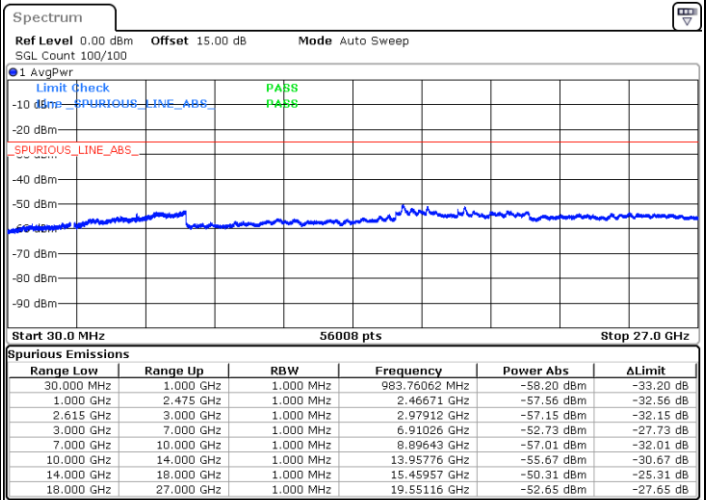

Highest Channel / FullIRB

N/A

Date: 14.JUL.2022 01:17:54

LTE Band 7C / 15MHz+20MHz

64QAM

Lowest Channel / 1RB0 and 1RB99

Lowest Channel / 1RB74 and 1RB0

Date: 13.JUL.2022 22:51:57

Date: 13.JUL.2022 22:45:43

Lowest Channel / FullRB

N/A

Date: 13.JUL.2022 22:53:12

LTE Band 7C / 15MHz+20MHz

64QAM

Middle Channel / 1RB0 and 1RB9

Middle Channel / 1RB74 and 1RB0

Date: 13.JUL.2022 23:03:43

Date: 13.JUL.2022 23:09:56

Middle Channel / FullRB

N/A

Date: 13.JUL.2022 23:02:27

LTE Band 7C / 15MHz+20MHz

64QAM

Highest Channel / 1RB0 and 1RB99

Highest Channel / 1RB74 and 1RB0

Date: 13.JUL.2022 23:28:33

Date: 13.JUL.2022 23:27:18

Highest Channel / FullIRB

N/A

Date: 13.JUL.2022 23:34:47

LTE Band 7C / 20MHz+10MHz

64QAM