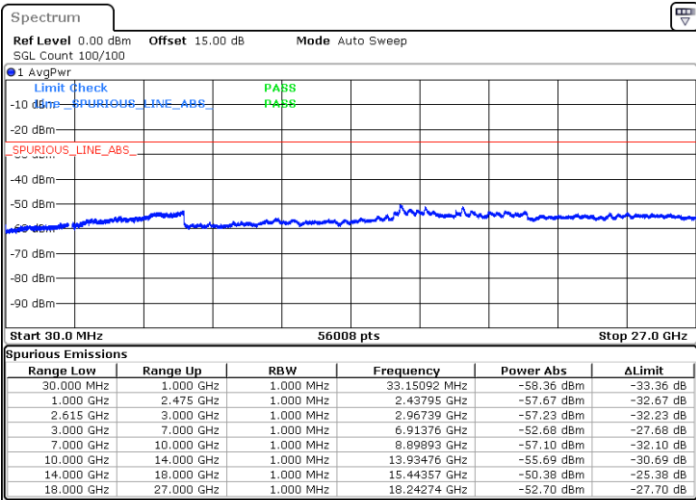

N/A

Date: 13.JUL.2022 20:33:38

LTE Band 7C / 20MHz+15MHz

64QAM

MiddleChannel / 1RB0 and 1RB74

Middle Channel / 1RB99 and 1RB0

Date: 13.JUL.2022 20:44:05

Date: 13.JUL.2022 20:50:17

Middle Channel / FullIRB

N/A

Date: 13.JUL.2022 20:42:50

LTE Band 7C / 20MHz+15MHz

64QAM

Highest Channel / 1RB0 and 1RB74

Highest Channel / 1RB99 and 1RB0

Date: 13.JUL.2022 21:08:48

Date: 13.JUL.2022 21:07:33

Highest Channel / FullIRB

N/A

Date: 13.JUL.2022 21:15:01

LTE Band 7C / 20MHz+20MHz

64QAM

Lowest Channel / 1RB0 and 1RB99

Lowest Channel / 1RB99 and 1RB0