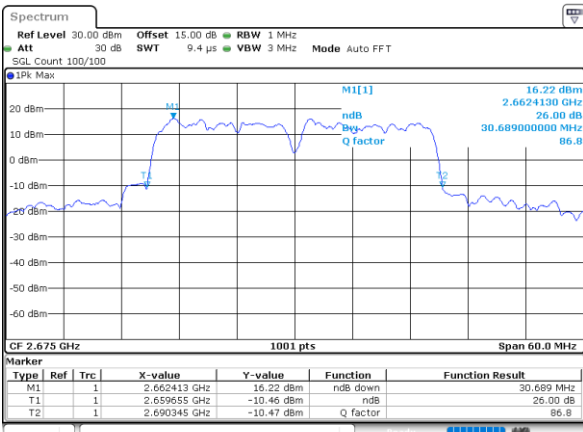

Highest Channel / 10MHz+20MHz

Date: 13_JUL_2022 13:48:41

Highest Channel / 15MHz+10MHz

Date: 13_JUL_2022 17:45:02

LTE Band 41C

QPSK

Lowest Channel / 15MHz+15MHz

Date: 13_JUL_2022 16:19:56

Lowest Channel / 15MHz+20MHz

Date: 13_JUL_2022 09:20:43

Middle Channel / 15MHz+15MHz

Date: 13_JUL_2022 16:22:57

Middle Channel / 15MHz+20MHz

Date: 13_JUL_2022 09:23:45

Highest Channel / 15MHz+15MHz

Date: 13_JUL_2022 16:25:00

Highest Channel / 15MHz+20MHz

Date: 13_JUL_2022 09:25:48