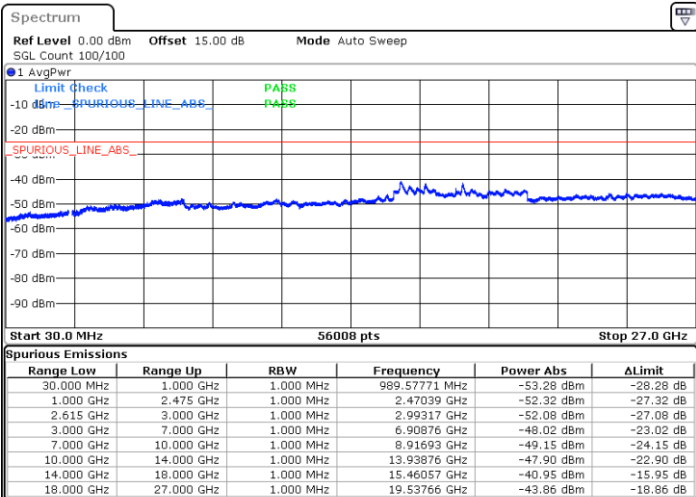

LTE Band 7C / 15MHz+15MHz

64QAM

Lowest Channel / 1RB0 and 1RB74

Lowest Channel / 1RB74 and 1RB0

Date: 14.JUL.2022 00:34:59

Date: 14.JUL.2022 00:28:46

Lowest Channel / FullIRB

N/A

Date: 14.JUL.2022 00:36:15

LTE Band 7C / 15MHz+15MHz

64QAM

Middle Channel / 1RB0 and 1RB74

Middle Channel / 1RB74 and 1RB0

Date: 14.JUL.2022 00:46:47

Date: 14.JUL.2022 00:53:01

Middle Channel / FullRB

N/A

Date: 14.JUL.2022 00:45:32

LTE Band 7C / 15MHz+15MHz

64QAM

Highest Channel / 1RB0 and 1RB74

Highest Channel / 1RB74 and 1RB0

Date: 14.JUL.2022 01:11:40

Date: 14.JUL.2022 01:10:25

Highest Channel / FullIRB

N/A

Date: 14.JUL.2022 01:17:54

LTE Band 7C / 15MHz+20MHz

64QAM

Lowest Channel / 1RB0 and 1RB99

Lowest Channel / 1RB74 and 1RB0

Date: 13.JUL.2022 22:51:57