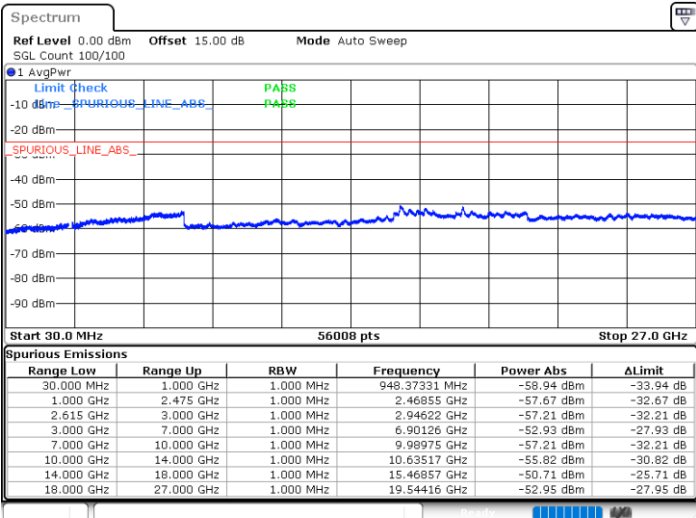

Date: 13.JUL.2022 23:03:43

Date: 13.JUL.2022 23:09:56

Middle Channel / FullRB

N/A

Date: 13.JUL.2022 23:02:27

LTE Band 7C / 15MHz+20MHz

64QAM

Highest Channel / 1RB0 and 1RB99

Highest Channel / 1RB74 and 1RB0

Date: 13.JUL.2022 23:28:33

Date: 13.JUL.2022 23:27:18

Highest Channel / FullIRB

N/A

Date: 13.JUL.2022 23:34:47

LTE Band 7C / 20MHz+10MHz

64QAM

Lowest Channel / 1RB0 and 1RB49

Lowest Channel / 1RB99 and 1RB0

Date: 14.JUL.2022 09:07:47

Date: 14.JUL.2022 09:01:35

Lowest Channel / FullRB

N/A

Date: 14.JUL.2022 09:09:02

LTE Band 7C / 20MHz+10MHz