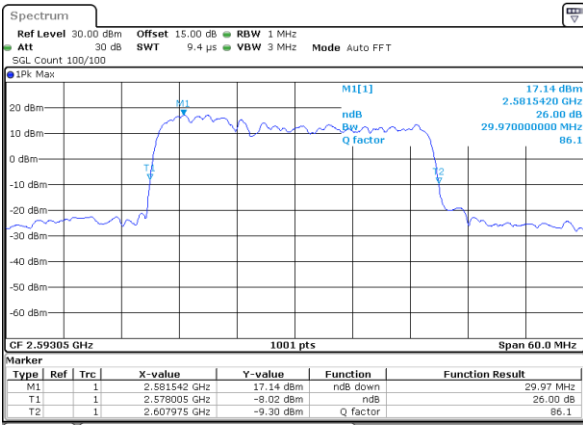

Middle Channel / 10MHz+15MHz

Date: 15_JUL_2022 14:46:02

Highest Channel / 5MHz+20MHz

Date: 13_JUL_2022 10:54:55

Highest Channel / 10MHz+15MHz

Date: 13_JUL_2022 15:00:23

LTE Band 41C

QPSK

Lowest Channel / 10MHz+20MHz

Date: 13_JUL_2022 13:43:38

Lowest Channel / 15MHz+10MHz

Date: 13_JUL_2022 17:43:59

Middle Channel / 10MHz+20MHz

Date: 13_JUL_2022 13:46:39

Middle Channel / 15MHz+10MHz

Date: 13_JUL_2022 17:44:00

Highest Channel / 10MHz+20MHz

Date: 13_JUL_2022 13:48:41

Highest Channel / 15MHz+10MHz

Date: 13_JUL_2022 17:45:02

LTE Band 41C

QPSK

Lowest Channel / 15MHz+15MHz

Date: 13_JUL_2022 16:19:56