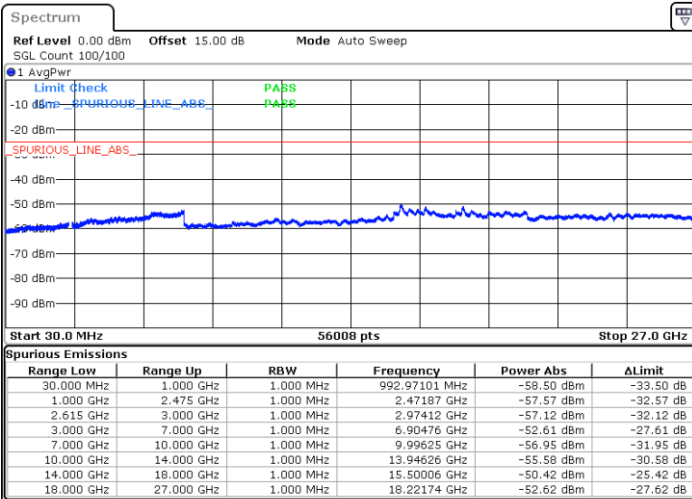

LTE Band 7C / 20MHz+10MHz

64QAM

Highest Channel / 1RB0 and 1RB49

Highest Channel / 1RB99 and 1RB0

Date: 13.JUL.2022 22:14:37

Date: 13.JUL.2022 22:13:22

Highest Channel / FullIRB

N/A

Date: 13.JUL.2022 22:20:51

LTE Band 7C / 20MHz+15MHz

64QAM

Lowest Channel / 1RB0 and 1RB74

Lowest Channel / 1RB99 and 1RB0

Date: 13.JUL.2022 20:32:23

Date: 13.JUL.2022 20:26:11

Lowest Channel / FullIRB

N/A

Date: 13.JUL.2022 20:33:38

LTE Band 7C / 20MHz+15MHz

64QAM

MiddleChannel / 1RB0 and 1RB74

Middle Channel / 1RB99 and 1RB0

Date: 13.JUL.2022 20:44:05

Date: 13.JUL.2022 20:50:17

Middle Channel / FullIRB

N/A

Date: 13.JUL.2022 20:42:50

LTE Band 7C / 20MHz+15MHz

64QAM

Highest Channel / 1RB0 and 1RB74

Highest Channel / 1RB99 and 1RB0

Date: 13.JUL.2022 21:08:48