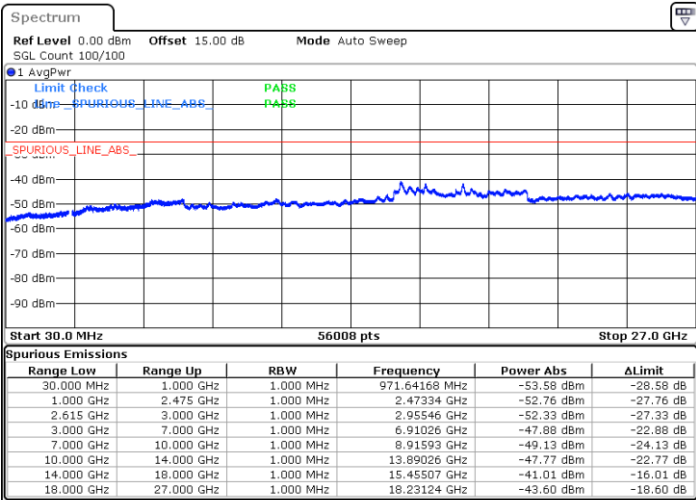

Lowest Channel / 1RB74 and 1RB0

Date: 14.JUL.2022 02:21:03

Date: 14.JUL.2022 02:14:49

Lowest Channel / FullRB

N/A

Date: 14.JUL.2022 02:22:18

LTE Band 7C / 15MHz+10MHz

64QAM

Middle Channel / 1RB0 and 1RB49

Middle Channel / 1RB74 and 1RB0

Date: 14.JUL.2022 02:32:51

Date: 14.JUL.2022 02:39:05

Middle Channel / FullRB

N/A

Date: 14.JUL.2022 02:31:35

LTE Band 7C / 15MHz+10MHz

64QAM

Highest Channel / 1RB0 and 1RB49

Highest Channel / 1RB74 and 1RB0

Date: 14.JUL.2022 02:57:44

Date: 14.JUL.2022 02:56:28

Highest Channel / FullIRB

N/A

Date: 14.JUL.2022 03:03:58

LTE Band 7C / 15MHz+15MHz

64QAM

Lowest Channel / 1RB0 and 1RB74

Lowest Channel / 1RB74 and 1RB0

Date: 14.JUL.2022 00:34:59

Date: 14.JUL.2022 00:28:46

Lowest Channel / FullIRB

N/A