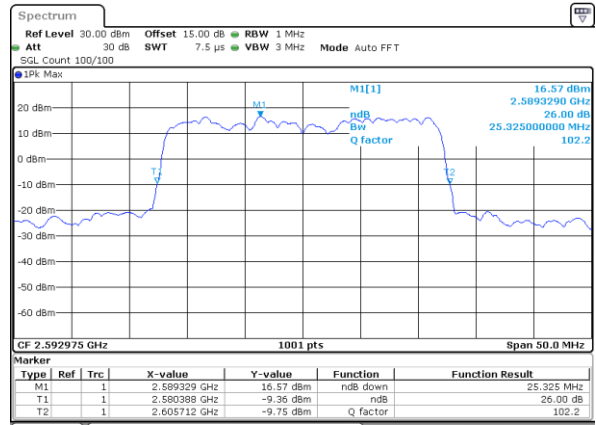

Middle Channel / 10MHz+15MHz

Date: 15_JUL_2022 14:46:02

Highest Channel / 5MHz+20MHz

Date: 13_JUL_2022 10:54:55

Highest Channel / 10MHz+15MHz

Date: 13_JUL_2022 15:00:23

LTE Band 41C

QPSK

Lowest Channel / 10MHz+20MHz

Date: 13_JUL_2022 13:43:38

Lowest Channel / 15MHz+10MHz

Date: 13_JUL_2022 17:43:59

Middle Channel / 10MHz+20MHz

Date: 13_JUL_2022 13:46:39

Middle Channel / 15MHz+10MHz

Date: 13_JUL_2022 17:44:00

Highest Channel / 10MHz+20MHz

Date: 13_JUL_2022 13:48:41

Highest Channel / 15MHz+10MHz

Date: 13_JUL_2022 17:45:02

LTE Band 41C

QPSK

Lowest Channel / 15MHz+15MHz

Date: 13_JUL_2022 16:19:56

Lowest Channel / 15MHz+20MHz

Date: 13_JUL_2022 09:20:43

Middle Channel / 15MHz+15MHz

Date: 13_JUL_2022 16:22:57

Middle Channel / 15MHz+20MHz

Date: 13_JUL_2022 09:23:45

Highest Channel / 15MHz+15MHz

Date: 13_JUL_2022 16:25:00