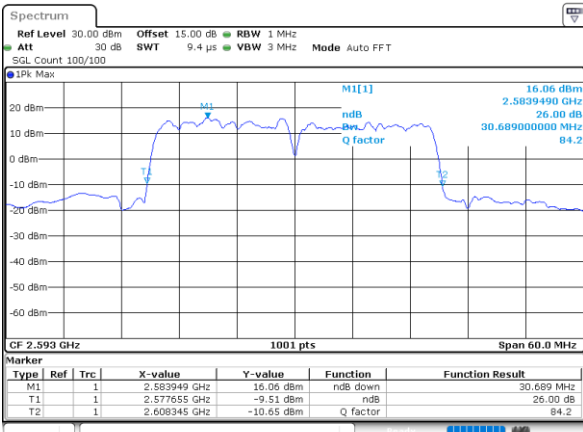

Lowest Channel / 10MHz+20MHz

Date: 13_JUL_2022 13:43:38

Lowest Channel / 15MHz+10MHz

Date: 13_JUL_2022 17:43:59

Middle Channel / 10MHz+20MHz

Date: 13_JUL_2022 13:46:39

Middle Channel / 15MHz+10MHz

Date: 13_JUL_2022 17:44:00

Highest Channel / 10MHz+20MHz

Date: 13_JUL_2022 13:48:41

Highest Channel / 15MHz+10MHz

Date: 13_JUL_2022 17:45:02

LTE Band 41C

QPSK

Lowest Channel / 15MHz+15MHz

Date: 13_JUL_2022 16:19:56

Lowest Channel / 15MHz+20MHz

Date: 13_JUL_2022 09:20:43

Middle Channel / 15MHz+15MHz

Date: 13_JUL_2022 16:22:57

Middle Channel / 15MHz+20MHz

Date: 13_JUL_2022 09:23:45

Highest Channel / 15MHz+15MHz

Date: 13_JUL_2022 16:25:00

Highest Channel / 15MHz+20MHz

Date: 13_JUL_2022 09:25:48