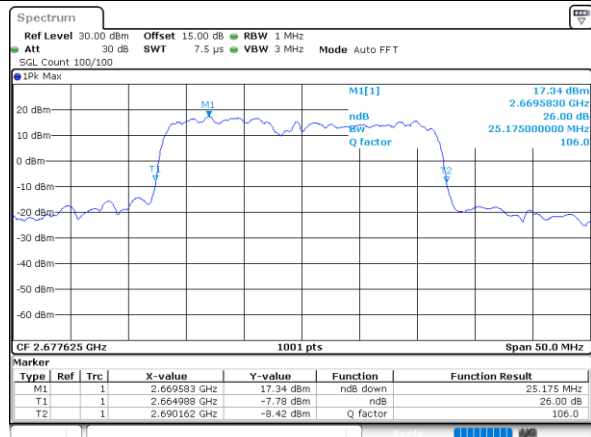

LTE Band 41C

QPSK

Lowest Channel / 5MHz+20MHz

Date: 13_JUL_2022 10:50:00

Lowest Channel / 10MHz+15MHz

Date: 13_JUL_2022 14:55:20

Middle Channel / 5MHz+20MHz

Date: 13_JUL_2022 10:52:32

Middle Channel / 10MHz+15MHz

Date: 15_JUL_2022 14:46:02

Highest Channel / 5MHz+20MHz

Date: 13_JUL_2022 10:54:55

Highest Channel / 10MHz+15MHz

Date: 13_JUL_2022 15:00:23

LTE Band 41C

QPSK

Lowest Channel / 10MHz+20MHz

Date: 13_JUL_2022 13:43:38

Lowest Channel / 15MHz+10MHz

Date: 13_JUL_2022 17:43:59

Middle Channel / 10MHz+20MHz

Date: 13_JUL_2022 13:46:39

Middle Channel / 15MHz+10MHz

Date: 13_JUL_2022 17:44:00

Highest Channel / 10MHz+20MHz

Date: 13_JUL_2022 13:48:41

Highest Channel / 15MHz+10MHz

Date: 13_JUL_2022 17:45:02

LTE Band 41C

QPSK

Lowest Channel / 15MHz+15MHz

Date: 13_JUL_2022 16:19:56