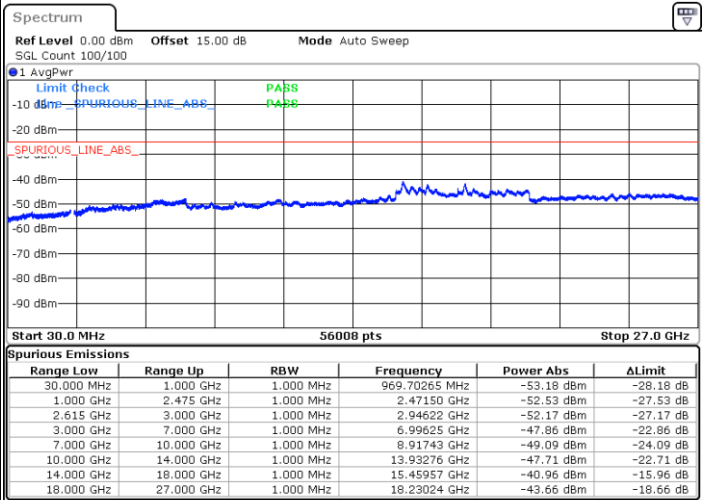

LTE Band 7C / 15MHz+15MHz

64QAM

Lowest Channel / 1RB0 and 1RB74

Lowest Channel / 1RB74 and 1RB0

Date: 14.JUL.2022 00:34:59

Date: 14.JUL.2022 00:28:46

Lowest Channel / FullIRB

N/A

Date: 14.JUL.2022 00:36:15

LTE Band 7C / 15MHz+15MHz

64QAM

Middle Channel / 1RB0 and 1RB74

Middle Channel / 1RB74 and 1RB0

Date: 14.JUL.2022 00:46:47

Date: 14.JUL.2022 00:53:01

Middle Channel / FullRB