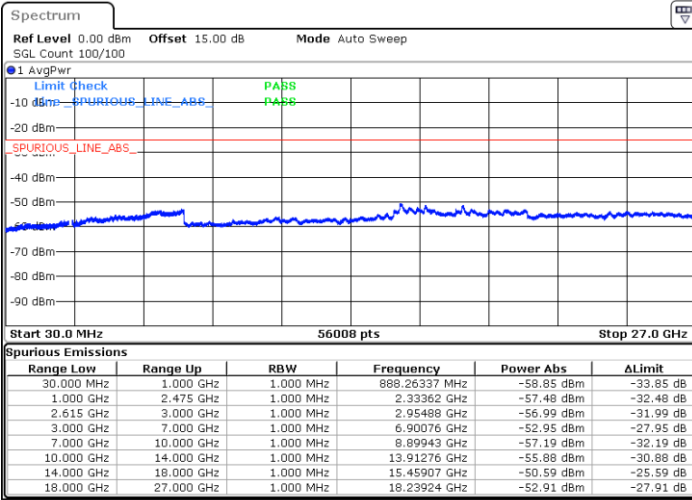

Date: 13.JUL.2022 19:21:06

LTE Band 7C / 20MHz+20MHz

16QAM

Highest Channel / 1RB0 and 1RB99

Highest Channel / 1RB99 and 1RB0

Date: 13.JUL.2022 19:49:29

Date: 13.JUL.2022 19:45:46

Highest Channel / FullIRB

N/A

Date: 13.JUL.2022 19:53:12

LTE Band 7C / 10MHz+20MHz

64QAM

Lowest Channel / 1RB0 and 1RB99

Lowest Channel / 1RB49 and 1RB0

Date: 14.JUL.2022 10:05:29

Date: 14.JUL.2022 09:59:17

Lowest Channel / FullRB

N/A

Date: 14.JUL.2022 10:06:44

LTE Band 7C / 10MHz+20MHz

64QAM

MiddleChannel / 1RB0 and 1RB99

Middle Channel / 1RB49 and 1RB0

Date: 14.JUL.2022 10:17:12

Date: 14.JUL.2022 10:23:24

Middle Channel / FullIRB

N/A

Date: 14.JUL.2022 10:15:58

LTE Band 7C / 10MHz+20MHz

64QAM

Highest Channel / 1RB0 and 1RB99

Highest Channel / 1RB49 and 1RB0