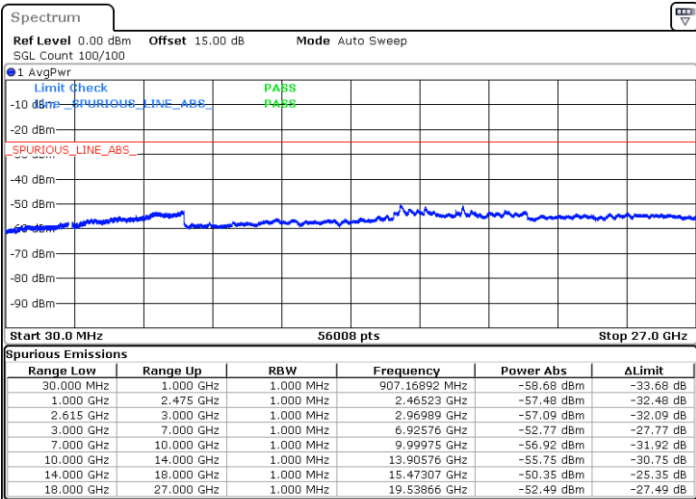

Date: 13.JUL.2022 21:07:33

Highest Channel / FullIRB

N/A

Date: 13.JUL.2022 21:15:01

LTE Band 7C / 20MHz+20MHz

64QAM

Lowest Channel / 1RB0 and 1RB99

Lowest Channel / 1RB99 and 1RB0

Date: 13.JUL.2022 19:11:55

Date: 13.JUL.2022 19:05:44

Lowest Channel / FullRB

N/A

Date: 13.JUL.2022 19:13:10

LTE Band 7C / 20MHz+20MHz

64QAM

Middle Channel / 1RB0 and 1RB99

Middle Channel / 1RB99 and 1RB0

Date: 13.JUL.2022 19:23:35

Date: 13.JUL.2022 19:29:47

Middle Channel / FullIRB

N/A

Date: 13.JUL.2022 19:22:21

LTE Band 7C / 20MHz+20MHz

64QAM

Highest Channel / 1RB0 and 1RB99

Highest Channel / 1RB99 and 1RB0

Date: 13.JUL.2022 19:48:14

Date: 13.JUL.2022 19:47:00

Highest Channel / FullIRB

N/A

Date: 13.JUL.2022 19:54:26

LTE Band 41C