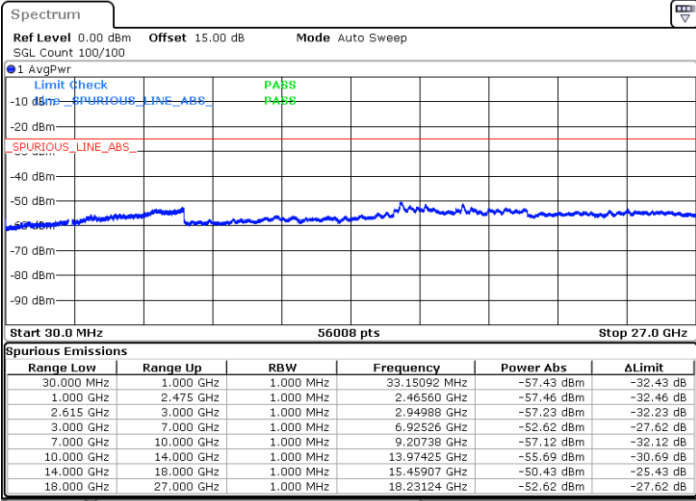

Date: 13.JUL.2022 22:45:43

Lowest Channel / FullRB

N/A

Date: 13.JUL.2022 22:53:12

LTE Band 7C / 15MHz+20MHz

64QAM

Middle Channel / 1RB0 and 1RB9

Middle Channel / 1RB74 and 1RB0

Date: 13.JUL.2022 23:03:43

Date: 13.JUL.2022 23:09:56

Middle Channel / FullRB

N/A

Date: 13.JUL.2022 23:02:27

LTE Band 7C / 15MHz+20MHz

64QAM

Highest Channel / 1RB0 and 1RB99

Highest Channel / 1RB74 and 1RB0

Date: 13.JUL.2022 23:28:33

Date: 13.JUL.2022 23:27:18

Highest Channel / FullIRB

N/A

Date: 13.JUL.2022 23:34:47

LTE Band 7C / 20MHz+10MHz

64QAM

Lowest Channel / 1RB0 and 1RB49

Lowest Channel / 1RB99 and 1RB0

Date: 14.JUL.2022 09:07:47

Date: 14.JUL.2022 09:01:35

Lowest Channel / FullRB

N/A

Date: 14.JUL.2022 09:09:02

LTE Band 7C / 20MHz+10MHz