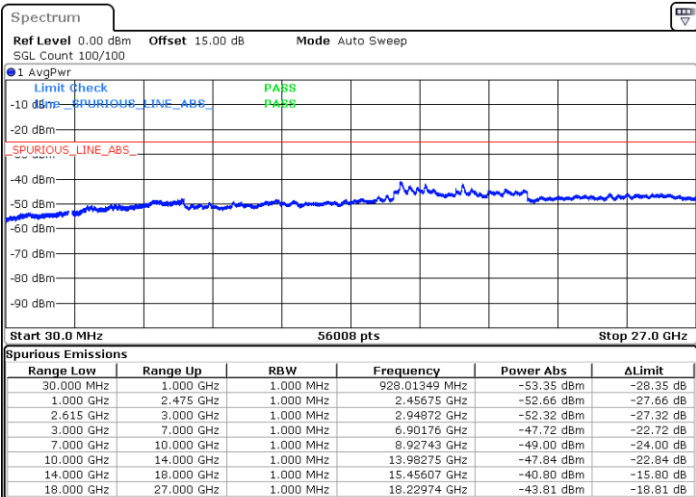

Middle Channel / 1RB0 and 1RB49

Middle Channel / 1RB74 and 1RB0

Date: 14.JUL.2022 02:32:51

Date: 14.JUL.2022 02:39:05

Middle Channel / FullRB

N/A

Date: 14.JUL.2022 02:31:35

LTE Band 7C / 15MHz+10MHz

64QAM

Highest Channel / 1RB0 and 1RB49

Highest Channel / 1RB74 and 1RB0

Date: 14.JUL.2022 02:57:44

Date: 14.JUL.2022 02:56:28

Highest Channel / FullIRB

N/A

Date: 14.JUL.2022 03:03:58

LTE Band 7C / 15MHz+15MHz

64QAM

Lowest Channel / 1RB0 and 1RB74

Lowest Channel / 1RB74 and 1RB0

Date: 14.JUL.2022 00:34:59

Date: 14.JUL.2022 00:28:46

Lowest Channel / FullIRB

N/A