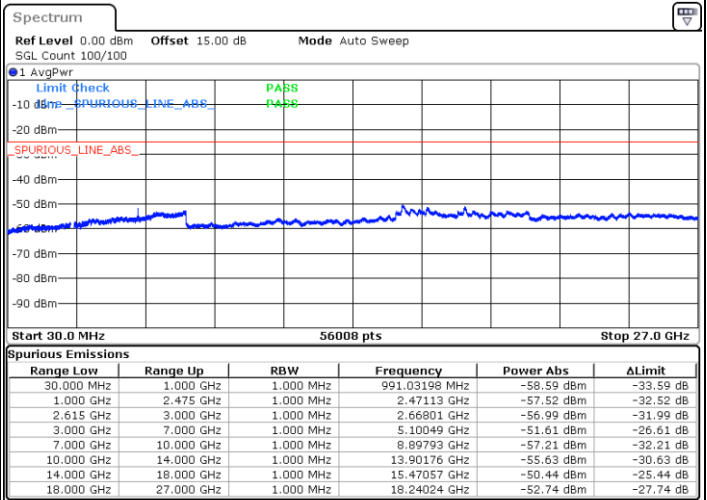

Date: 13.JUL.2022 21:07:33

Highest Channel / FullIRB

N/A

Date: 13.JUL.2022 21:15:01

LTE Band 7C / 20MHz+20MHz

64QAM

Lowest Channel / 1RB0 and 1RB99

Lowest Channel / 1RB99 and 1RB0

Date: 13.JUL.2022 19:11:55

Date: 13.JUL.2022 19:05:44

Lowest Channel / FullRB

N/A

Date: 13.JUL.2022 19:13:10

LTE Band 7C / 20MHz+20MHz

64QAM

Middle Channel / 1RB0 and 1RB99

Middle Channel / 1RB99 and 1RB0

Date: 13.JUL.2022 19:23:35

Date: 13.JUL.2022 19:29:47

Middle Channel / FullIRB

N/A

Date: 13.JUL.2022 19:22:21

LTE Band 7C / 20MHz+20MHz

64QAM

Highest Channel / 1RB0 and 1RB99

Highest Channel / 1RB99 and 1RB0

Date: 13.JUL.2022 19:48:14

Date: 13.JUL.2022 19:47:00

Highest Channel / FullIRB

N/A

Date: 13.JUL.2022 19:54:26

LTE Band 41C