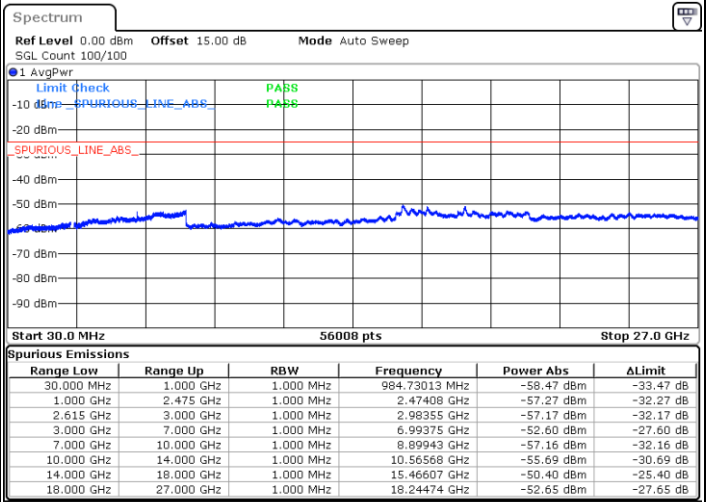

Date: 13.JUL.2022 21:56:07