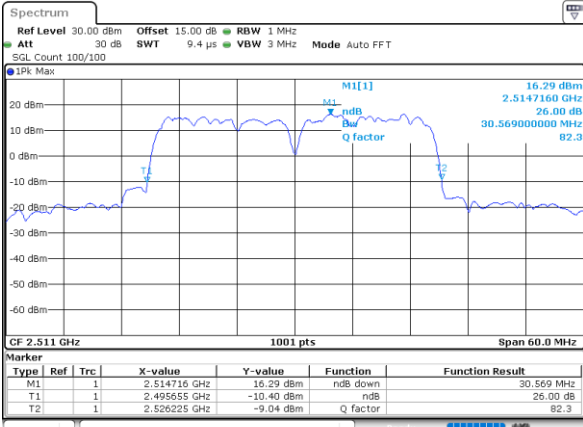

Lowest Channel / 10MHz+20MHz

Date: 13_JUL_2022 13:43:38

Lowest Channel / 15MHz+10MHz

Date: 13_JUL_2022 17:43:59

Middle Channel / 10MHz+20MHz

Date: 13_JUL_2022 13:46:39

Middle Channel / 15MHz+10MHz

Date: 13_JUL_2022 17:44:00

Highest Channel / 10MHz+20MHz

Date: 13_JUL_2022 13:48:41

Highest Channel / 15MHz+10MHz

Date: 13_JUL_2022 17:45:02

LTE Band 41C

QPSK

Lowest Channel / 15MHz+15MHz

Date: 13_JUL_2022 16:19:56

Lowest Channel / 15MHz+20MHz

Date: 13_JUL_2022 09:20:43

Middle Channel / 15MHz+15MHz

Date: 13_JUL_2022 16:22:57

Middle Channel / 15MHz+20MHz

Date: 13_JUL_2022 09:23:45

Highest Channel / 15MHz+15MHz

Date: 13_JUL_2022 16:25:00