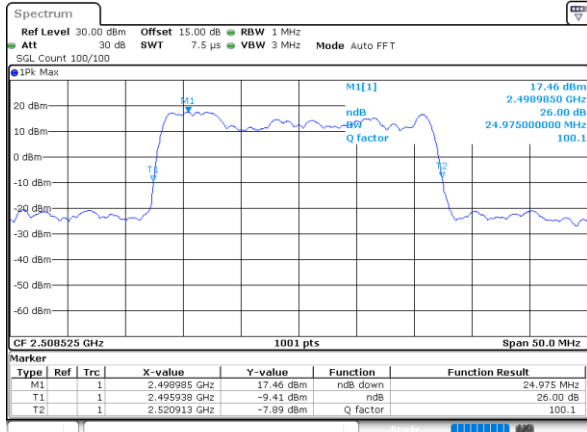

LTE Band 41C

QPSK

Lowest Channel / 5MHz+20MHz

Date: 13_JUL_2022 10:50:00