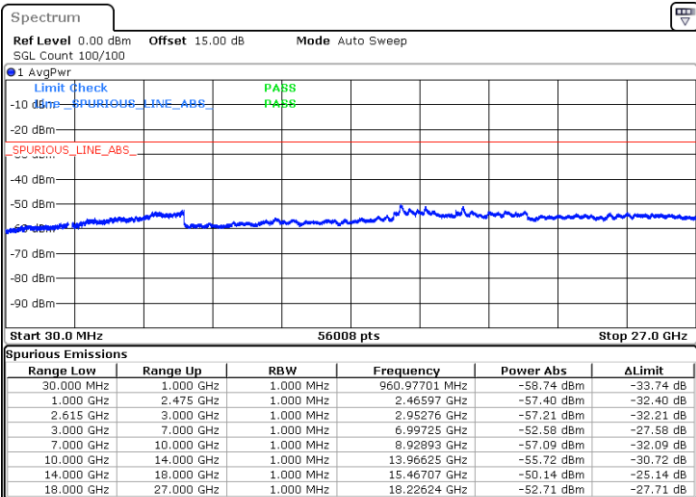

Lowest Channel / 1RB0 and 1RB49

Lowest Channel / 1RB99 and 1RB0

Date: 14.JUL.2022 09:07:47

Date: 14.JUL.2022 09:01:35

Lowest Channel / FullRB

N/A

Date: 14.JUL.2022 09:09:02

LTE Band 7C / 20MHz+10MHz

LTE Band 7C / 20MHz+10MHz

64QAM

Highest Channel / 1RB0 and 1RB49

Highest Channel / 1RB99 and 1RB0

Date: 13.JUL.2022 22:14:37

Date: 13.JUL.2022 22:13:22

Highest Channel / FullIRB

N/A

Date: 13.JUL.2022 22:20:51

LTE Band 7C / 20MHz+15MHz

64QAM

Lowest Channel / 1RB0 and 1RB74

Lowest Channel / 1RB99 and 1RB0

Date: 13.JUL.2022 20:32:23

Date: 13.JUL.2022 20:26:11

Lowest Channel / FullIRB