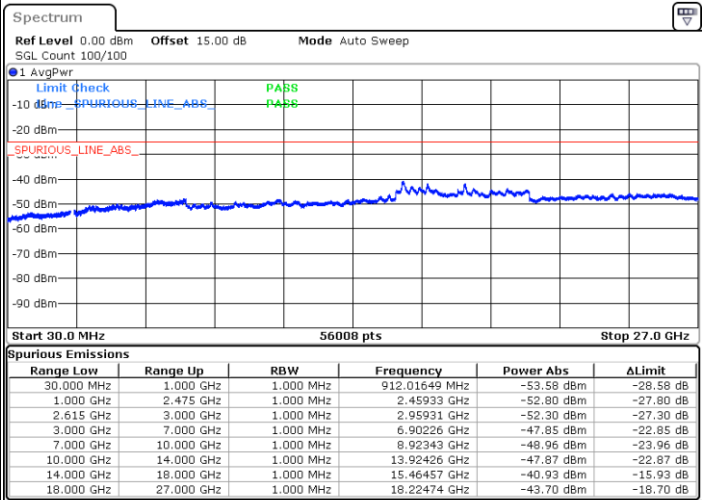

Date: 14.JUL.2022 00:36:15

LTE Band 7C / 15MHz+15MHz

64QAM

Middle Channel / 1RB0 and 1RB74

Middle Channel / 1RB74 and 1RB0

Date: 14.JUL.2022 00:46:47

Date: 14.JUL.2022 00:53:01

Middle Channel / FullRB

N/A

Date: 14.JUL.2022 00:45:32

LTE Band 7C / 15MHz+15MHz

64QAM

Highest Channel / 1RB0 and 1RB74

Highest Channel / 1RB74 and 1RB0

Date: 14.JUL.2022 01:11:40

Date: 14.JUL.2022 01:10:25

Highest Channel / FullIRB

N/A

Date: 14.JUL.2022 01:17:54

LTE Band 7C / 15MHz+20MHz

64QAM

Lowest Channel / 1RB0 and 1RB99

Lowest Channel / 1RB74 and 1RB0

Date: 13.JUL.2022 22:51:57