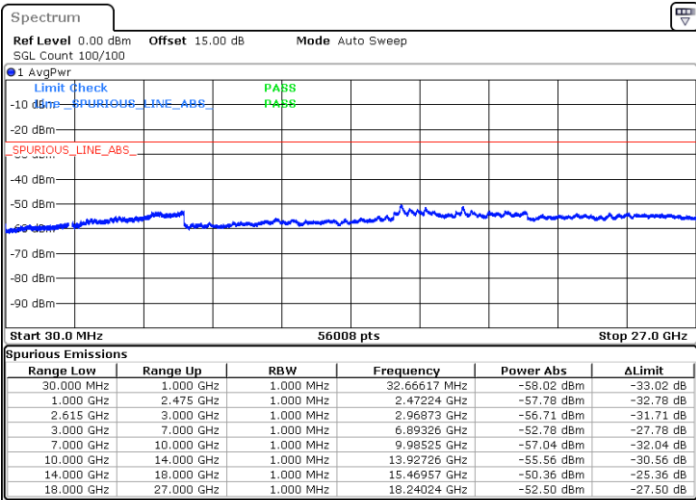

Highest Channel / FullIRB

N/A

Date: 14.JUL.2022 01:17:54

LTE Band 7C / 15MHz+20MHz

64QAM

Lowest Channel / 1RB0 and 1RB99

Lowest Channel / 1RB74 and 1RB0

Date: 13.JUL.2022 22:51:57

Date: 13.JUL.2022 22:45:43

Lowest Channel / FullRB

N/A

Date: 13.JUL.2022 22:53:12

LTE Band 7C / 15MHz+20MHz

64QAM

Middle Channel / 1RB0 and 1RB9

Middle Channel / 1RB74 and 1RB0

Date: 13.JUL.2022 23:03:43

Date: 13.JUL.2022 23:09:56

Middle Channel / FullRB

N/A

Date: 13.JUL.2022 23:02:27

LTE Band 7C / 15MHz+20MHz

64QAM

Highest Channel / 1RB0 and 1RB99

Highest Channel / 1RB74 and 1RB0

Date: 13.JUL.2022 23:28:33

Date: 13.JUL.2022 23:27:18

Highest Channel / FullIRB

N/A

Date: 13.JUL.2022 23:34:47

LTE Band 7C / 20MHz+10MHz

64QAM