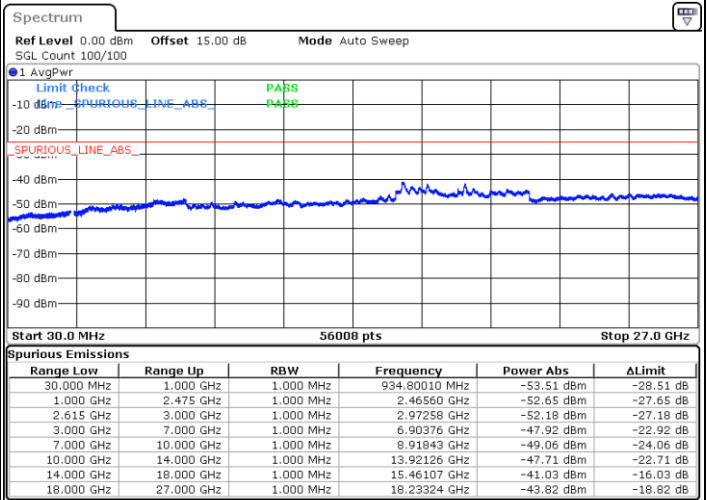

Lowest Channel / 1RB74 and 1RB0

Date: 14.JUL.2022 02:21:03

Date: 14.JUL.2022 02:14:49

Lowest Channel / FullRB

N/A

Date: 14.JUL.2022 02:22:18

LTE Band 7C / 15MHz+10MHz

64QAM

Middle Channel / 1RB0 and 1RB49

Middle Channel / 1RB74 and 1RB0

Date: 14.JUL.2022 02:32:51

Date: 14.JUL.2022 02:39:05

Middle Channel / FullRB

N/A

Date: 14.JUL.2022 02:31:35

LTE Band 7C / 15MHz+10MHz

64QAM

Highest Channel / 1RB0 and 1RB49

Highest Channel / 1RB74 and 1RB0

Date: 14.JUL.2022 02:57:44

Date: 14.JUL.2022 02:56:28

Highest Channel / FullIRB

N/A

Date: 14.JUL.2022 03:03:58

LTE Band 7C / 15MHz+15MHz

64QAM

Lowest Channel / 1RB0 and 1RB74

Lowest Channel / 1RB74 and 1RB0

Date: 14.JUL.2022 00:34:59

Date: 14.JUL.2022 00:28:46

Lowest Channel / FullIRB

N/A