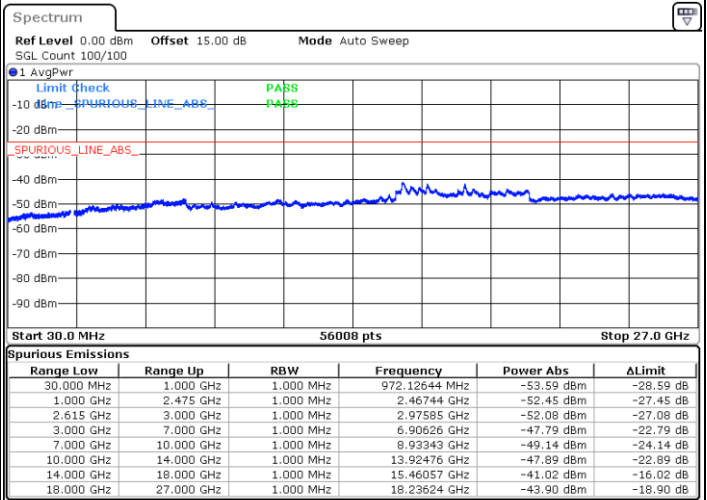

Date: 14.JUL.2022 10:38:55

Date: 14.JUL.2022 10:37:41

Highest Channel / FullIRB

N/A

Date: 14.JUL.2022 10:45:08

LTE Band 7C / 15MHz+10MHz

64QAM

Lowest Channel / 1RB0 and 1RB49

Lowest Channel / 1RB74 and 1RB0

Date: 14.JUL.2022 02:21:03

Date: 14.JUL.2022 02:14:49

Lowest Channel / FullRB

N/A

Date: 14.JUL.2022 02:22:18

LTE Band 7C / 15MHz+10MHz

64QAM

Middle Channel / 1RB0 and 1RB49

Middle Channel / 1RB74 and 1RB0

Date: 14.JUL.2022 02:32:51

Date: 14.JUL.2022 02:39:05

Middle Channel / FullRB

N/A

Date: 14.JUL.2022 02:31:35

LTE Band 7C / 15MHz+10MHz