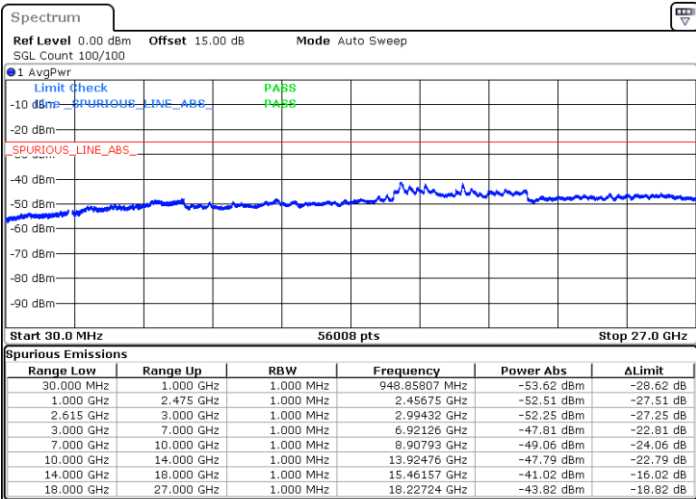

Date: 14.JUL.2022 10:38:55

Date: 14.JUL.2022 10:37:41

Highest Channel / FullIRB

N/A

Date: 14.JUL.2022 10:45:08

LTE Band 7C / 15MHz+10MHz

64QAM

Lowest Channel / 1RB0 and 1RB49

Lowest Channel / 1RB74 and 1RB0

Date: 14.JUL.2022 02:21:03

Date: 14.JUL.2022 02:14:49

Lowest Channel / FullRB

N/A

Date: 14.JUL.2022 02:22:18

LTE Band 7C / 15MHz+10MHz

64QAM

Middle Channel / 1RB0 and 1RB49

Middle Channel / 1RB74 and 1RB0

Date: 14.JUL.2022 02:32:51

Date: 14.JUL.2022 02:39:05

Middle Channel / FullRB

N/A

Date: 14.JUL.2022 02:31:35

LTE Band 7C / 15MHz+10MHz