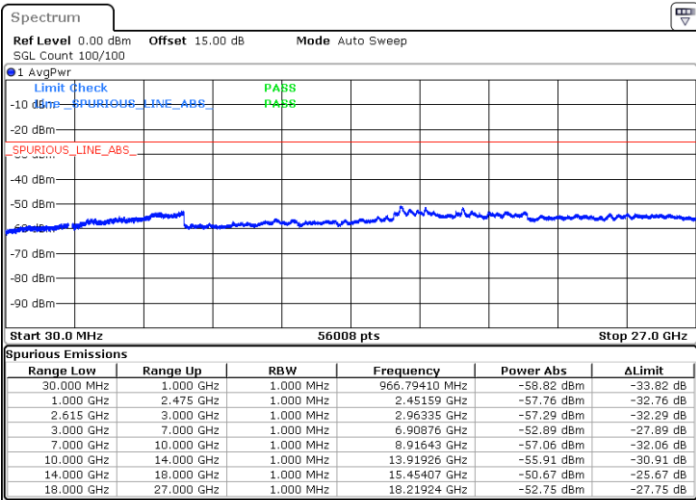

Lowest Channel / FullRB

N/A

Date: 14.JUL.2022 10:06:44

LTE Band 7C / 10MHz+20MHz

64QAM

MiddleChannel / 1RB0 and 1RB99

Middle Channel / 1RB49 and 1RB0

Date: 14.JUL.2022 10:17:12

Date: 14.JUL.2022 10:23:24

Middle Channel / FullIRB

N/A

Date: 14.JUL.2022 10:15:58

LTE Band 7C / 10MHz+20MHz

64QAM

Highest Channel / 1RB0 and 1RB99

Highest Channel / 1RB49 and 1RB0

Date: 14.JUL.2022 10:38:55

Date: 14.JUL.2022 10:37:41

Highest Channel / FullIRB

N/A

Date: 14.JUL.2022 10:45:08

LTE Band 7C / 15MHz+10MHz

64QAM

Lowest Channel / 1RB0 and 1RB49

Lowest Channel / 1RB74 and 1RB0

Date: 14.JUL.2022 02:21:03

Date: 14.JUL.2022 02:14:49

Lowest Channel / FullRB

N/A

Date: 14.JUL.2022 02:22:18

LTE Band 7C / 15MHz+10MHz

64QAM