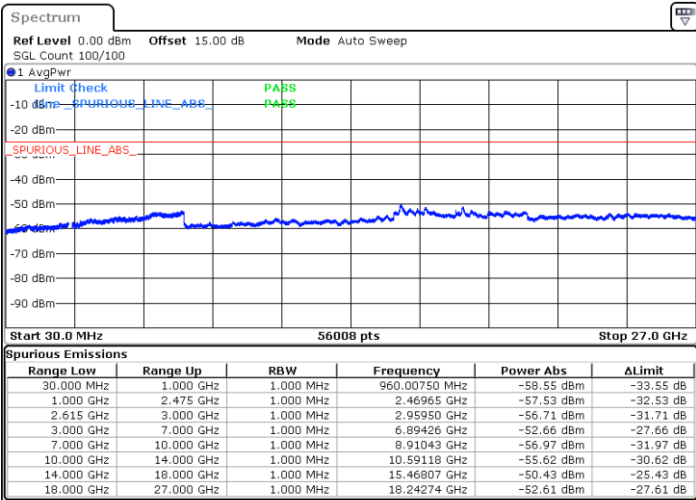

Lowest Channel / 1RB0 and 1RB49

Lowest Channel / 1RB99 and 1RB0

Date: 14.JUL.2022 09:07:47

Date: 14.JUL.2022 09:01:35

Lowest Channel / FullRB

N/A

Date: 14.JUL.2022 09:09:02

LTE Band 7C / 20MHz+10MHz

64QAM

Middle Channel / 1RB0 and 1RB49

Middle Channel / 1RB99 and 1RB0

Date: 13.JUL.2022 21:49:54

Date: 13.JUL.2022 21:56:07

Middle Channel / FullRB

N/A

Date: 14.JUL.2022 09:18:15

LTE Band 7C / 20MHz+10MHz

64QAM

Highest Channel / 1RB0 and 1RB49

Highest Channel / 1RB99 and 1RB0

Date: 13.JUL.2022 22:14:37

Date: 13.JUL.2022 22:13:22

Highest Channel / FullIRB

N/A

Date: 13.JUL.2022 22:20:51

LTE Band 7C / 20MHz+15MHz

64QAM

Lowest Channel / 1RB0 and 1RB74

Lowest Channel / 1RB99 and 1RB0

Date: 13.JUL.2022 20:32:23

Date: 13.JUL.2022 20:26:11

Lowest Channel / FullIRB