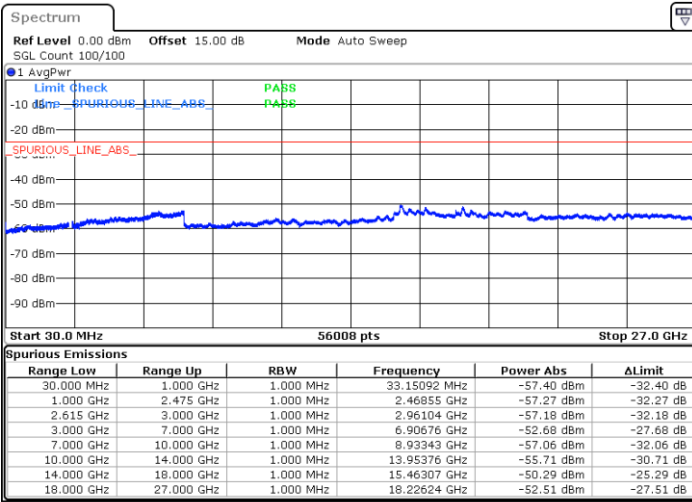

LTE Band 7C / 20MHz+10MHz

64QAM

Highest Channel / 1RB0 and 1RB49

Highest Channel / 1RB99 and 1RB0

Date: 13.JUL.2022 22:14:37

Date: 13.JUL.2022 22:13:22

Highest Channel / FullIRB

N/A

Date: 13.JUL.2022 22:20:51

LTE Band 7C / 20MHz+15MHz

64QAM

Lowest Channel / 1RB0 and 1RB74

Lowest Channel / 1RB99 and 1RB0

Date: 13.JUL.2022 20:32:23

Date: 13.JUL.2022 20:26:11

Lowest Channel / FullIRB

N/A

Date: 13.JUL.2022 20:33:38

LTE Band 7C / 20MHz+15MHz

64QAM

MiddleChannel / 1RB0 and 1RB74

Middle Channel / 1RB99 and 1RB0

Date: 13.JUL.2022 20:44:05

Date: 13.JUL.2022 20:50:17

Middle Channel / FullIRB

N/A

Date: 13.JUL.2022 20:42:50

LTE Band 7C / 20MHz+15MHz

64QAM

Highest Channel / 1RB0 and 1RB74

Highest Channel / 1RB99 and 1RB0

Date: 13.JUL.2022 21:08:48