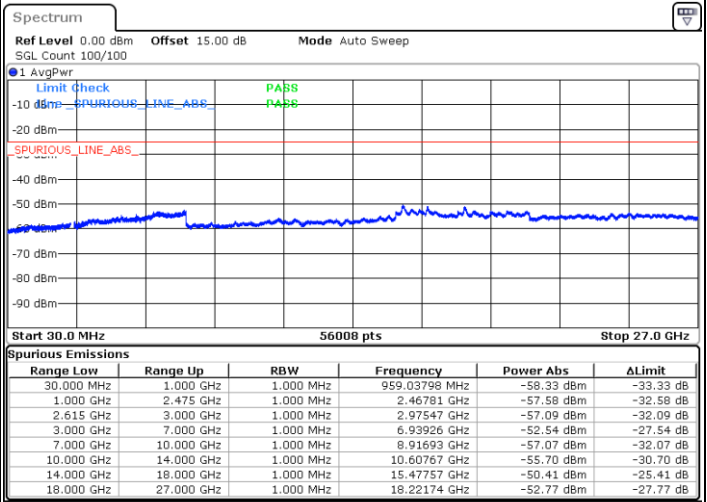

Middle Channel / FullIRB

N/A

Date: 13.JUL.2022 20:42:50

LTE Band 7C / 20MHz+15MHz

64QAM

Highest Channel / 1RB0 and 1RB74

Highest Channel / 1RB99 and 1RB0

Date: 13.JUL.2022 21:08:48

Date: 13.JUL.2022 21:07:33

Highest Channel / FullIRB

N/A

Date: 13.JUL.2022 21:15:01

LTE Band 7C / 20MHz+20MHz

64QAM

Lowest Channel / 1RB0 and 1RB99

Lowest Channel / 1RB99 and 1RB0

Date: 13.JUL.2022 19:11:55

Date: 13.JUL.2022 19:05:44

Lowest Channel / FullRB

N/A

Date: 13.JUL.2022 19:13:10

LTE Band 7C / 20MHz+20MHz

64QAM

Middle Channel / 1RB0 and 1RB99