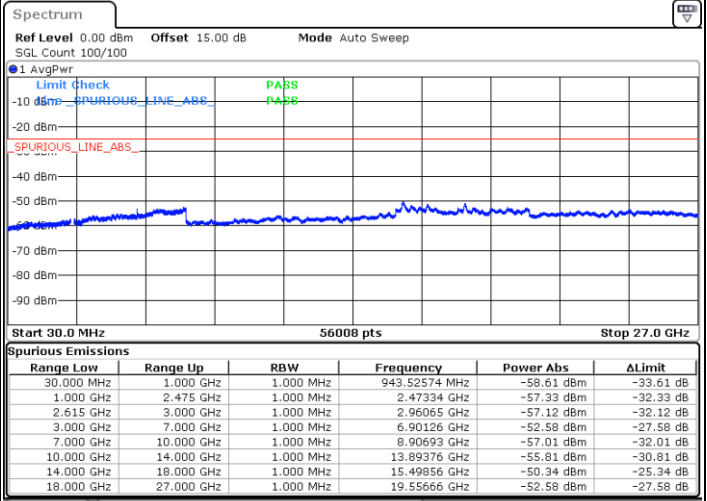

Date: 13.JUL.2022 22:20:51

LTE Band 7C / 20MHz+15MHz

64QAM

Lowest Channel / 1RB0 and 1RB74

Lowest Channel / 1RB99 and 1RB0

Date: 13.JUL.2022 20:32:23

Date: 13.JUL.2022 20:26:11

Lowest Channel / FullIRB

N/A

Date: 13.JUL.2022 20:33:38

LTE Band 7C / 20MHz+15MHz

64QAM

MiddleChannel / 1RB0 and 1RB74

Middle Channel / 1RB99 and 1RB0

Date: 13.JUL.2022 20:44:05

Date: 13.JUL.2022 20:50:17

Middle Channel / FullIRB

N/A

Date: 13.JUL.2022 20:42:50

LTE Band 7C / 20MHz+15MHz

64QAM

Highest Channel / 1RB0 and 1RB74

Highest Channel / 1RB99 and 1RB0

Date: 13.JUL.2022 21:08:48

Date: 13.JUL.2022 21:07:33

Highest Channel / FullIRB

N/A

Date: 13.JUL.2022 21:15:01

LTE Band 7C / 20MHz+20MHz

64QAM

Lowest Channel / 1RB0 and 1RB99

Lowest Channel / 1RB99 and 1RB0