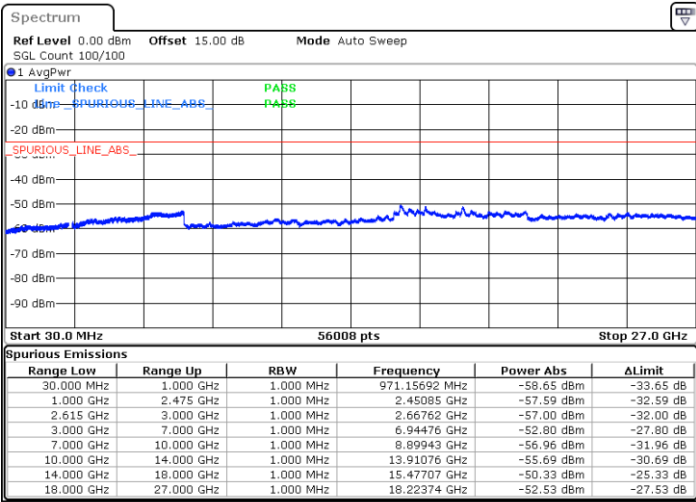

LTE Band 7C / 20MHz+10MHz

64QAM

Middle Channel / 1RB0 and 1RB49

Middle Channel / 1RB99 and 1RB0

Date: 13.JUL.2022 21:49:54