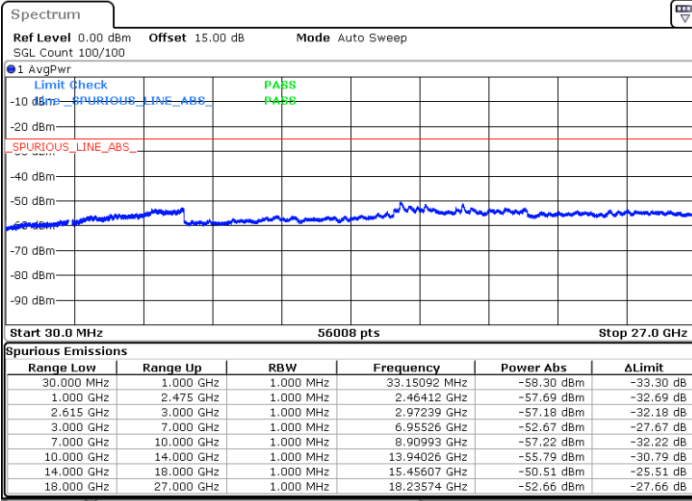

Date: 13.JUL.2022 22:20:51

LTE Band 7C / 20MHz+15MHz

64QAM

Lowest Channel / 1RB0 and 1RB74

Lowest Channel / 1RB99 and 1RB0

Date: 13.JUL.2022 20:32:23

Date: 13.JUL.2022 20:26:11

Lowest Channel / FullIRB

N/A

Date: 13.JUL.2022 20:33:38

LTE Band 7C / 20MHz+15MHz

64QAM

MiddleChannel / 1RB0 and 1RB74

Middle Channel / 1RB99 and 1RB0

Date: 13.JUL.2022 20:44:05

Date: 13.JUL.2022 20:50:17

Middle Channel / FullIRB

N/A

Date: 13.JUL.2022 20:42:50

LTE Band 7C / 20MHz+15MHz

64QAM

Highest Channel / 1RB0 and 1RB74

Highest Channel / 1RB99 and 1RB0

Date: 13.JUL.2022 21:08:48

Date: 13.JUL.2022 21:07:33

Highest Channel / FullIRB

N/A

Date: 13.JUL.2022 21:15:01

LTE Band 7C / 20MHz+20MHz

64QAM

Lowest Channel / 1RB0 and 1RB99

Lowest Channel / 1RB99 and 1RB0