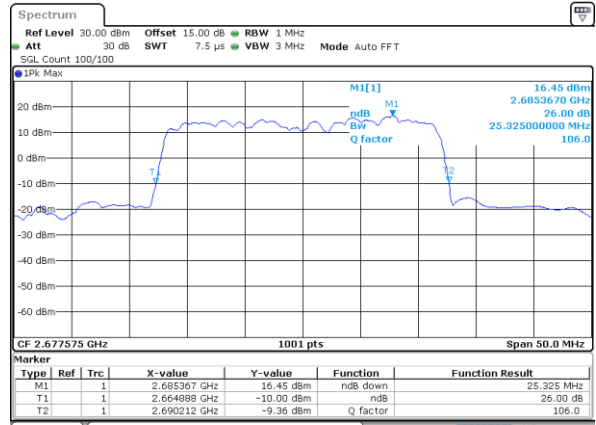

Middle Channel / 10MHz+15MHz

Date: 15_JUL_2022 14:46:02

Highest Channel / 5MHz+20MHz

Date: 13_JUL_2022 10:54:55

Highest Channel / 10MHz+15MHz

Date: 13_JUL_2022 15:00:23

LTE Band 41C

QPSK

Lowest Channel / 10MHz+20MHz

Date: 13_JUL_2022 13:43:38

Lowest Channel / 15MHz+10MHz

Date: 13_JUL_2022 17:43:59

Middle Channel / 10MHz+20MHz

Date: 13_JUL_2022 13:46:39

Middle Channel / 15MHz+10MHz

Date: 13_JUL_2022 17:44:00

Highest Channel / 10MHz+20MHz

Date: 13_JUL_2022 13:48:41

Highest Channel / 15MHz+10MHz

Date: 13_JUL_2022 17:45:02

LTE Band 41C

QPSK

Lowest Channel / 15MHz+15MHz

Date: 13_JUL_2022 16:19:56

Lowest Channel / 15MHz+20MHz

Date: 13_JUL_2022 09:20:43

Middle Channel / 15MHz+15MHz

Date: 13_JUL_2022 16:22:57

Middle Channel / 15MHz+20MHz

Date: 13_JUL_2022 09:23:45

Highest Channel / 15MHz+15MHz

Date: 13_JUL_2022 16:25:00