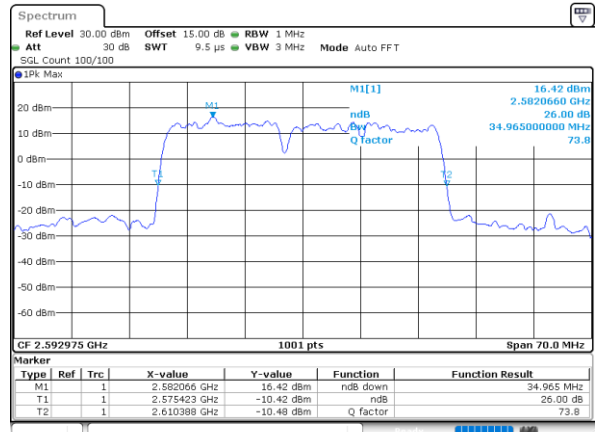

Highest Channel / 10MHz+20MHz

Date: 13_JUL_2022 13:48:41

Highest Channel / 15MHz+10MHz

Date: 13_JUL_2022 17:45:02

LTE Band 41C

QPSK

Lowest Channel / 15MHz+15MHz

Date: 13_JUL_2022 16:19:56

Lowest Channel / 15MHz+20MHz

Date: 13_JUL_2022 09:20:43

Middle Channel / 15MHz+15MHz

Date: 13_JUL_2022 16:22:57

Middle Channel / 15MHz+20MHz

Date: 13_JUL_2022 09:23:45

Highest Channel / 15MHz+15MHz

Date: 13_JUL_2022 16:25:00

Highest Channel / 15MHz+20MHz

Date: 13_JUL_2022 09:25:48