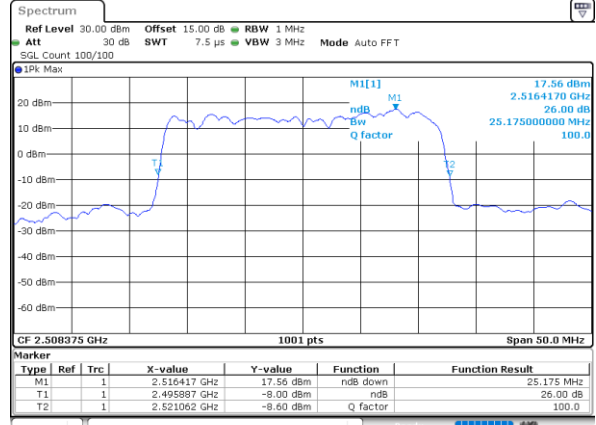

LTE Band 41C

QPSK

Lowest Channel / 5MHz+20MHz

Date: 13_JUL_2022 10:50:00

Lowest Channel / 10MHz+15MHz

Date: 13_JUL_2022 14:55:20

Middle Channel / 5MHz+20MHz

Date: 13_JUL_2022 10:52:32

Middle Channel / 10MHz+15MHz

Date: 15_JUL_2022 14:46:02

Highest Channel / 5MHz+20MHz

Date: 13_JUL_2022 10:54:55

Highest Channel / 10MHz+15MHz

Date: 13_JUL_2022 15:00:23

LTE Band 41C

QPSK

Lowest Channel / 10MHz+20MHz

Date: 13_JUL_2022 13:43:38

Lowest Channel / 15MHz+10MHz

Date: 13_JUL_2022 17:43:59

Middle Channel / 10MHz+20MHz

Date: 13_JUL_2022 13:46:39

Middle Channel / 15MHz+10MHz

Date: 13_JUL_2022 17:44:00

Highest Channel / 10MHz+20MHz

Date: 13_JUL_2022 13:48:41

Highest Channel / 15MHz+10MHz

Date: 13_JUL_2022 17:45:02

LTE Band 41C

QPSK

Lowest Channel / 15MHz+15MHz

Date: 13_JUL_2022 16:19:56