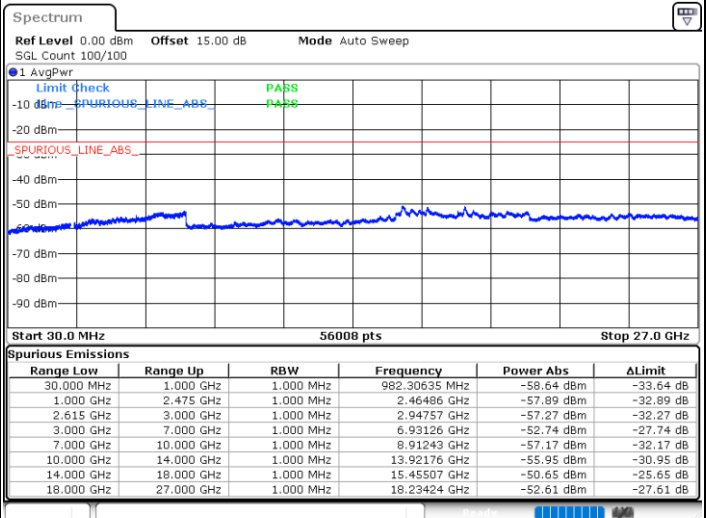

Date: 13.JUL.2022 23:03:43

Date: 13.JUL.2022 23:09:56

Middle Channel / FullRB

N/A

Date: 13.JUL.2022 23:02:27

LTE Band 7C / 15MHz+20MHz

64QAM

Highest Channel / 1RB0 and 1RB99

Highest Channel / 1RB74 and 1RB0

Date: 13.JUL.2022 23:28:33

Date: 13.JUL.2022 23:27:18

Highest Channel / FullIRB

N/A

Date: 13.JUL.2022 23:34:47

LTE Band 7C / 20MHz+10MHz

64QAM

Lowest Channel / 1RB0 and 1RB49

Lowest Channel / 1RB99 and 1RB0

Date: 14.JUL.2022 09:07:47

Date: 14.JUL.2022 09:01:35

Lowest Channel / FullRB

N/A

Date: 14.JUL.2022 09:09:02

LTE Band 7C / 20MHz+10MHz