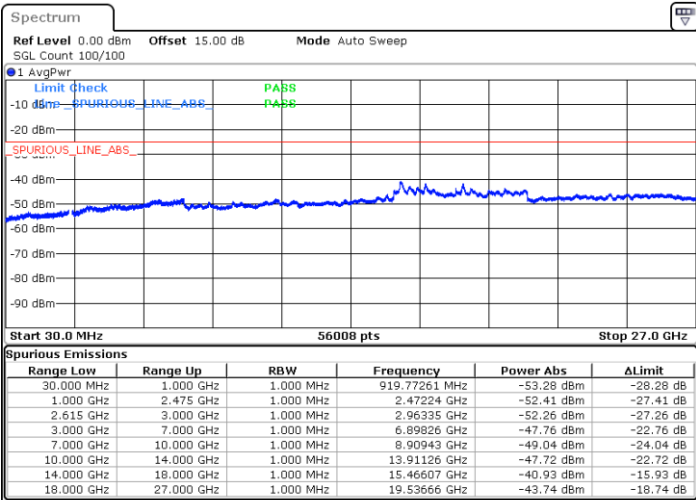

Date: 14.JUL.2022 10:23:24

Middle Channel / FullIRB

N/A

Date: 14.JUL.2022 10:15:58

LTE Band 7C / 10MHz+20MHz

64QAM

Highest Channel / 1RB0 and 1RB99

Highest Channel / 1RB49 and 1RB0

Date: 14.JUL.2022 10:38:55

Date: 14.JUL.2022 10:37:41

Highest Channel / FullIRB

N/A

Date: 14.JUL.2022 10:45:08

LTE Band 7C / 15MHz+10MHz

64QAM

Lowest Channel / 1RB0 and 1RB49

Lowest Channel / 1RB74 and 1RB0

Date: 14.JUL.2022 02:21:03

Date: 14.JUL.2022 02:14:49

Lowest Channel / FullRB

N/A

Date: 14.JUL.2022 02:22:18

LTE Band 7C / 15MHz+10MHz

64QAM