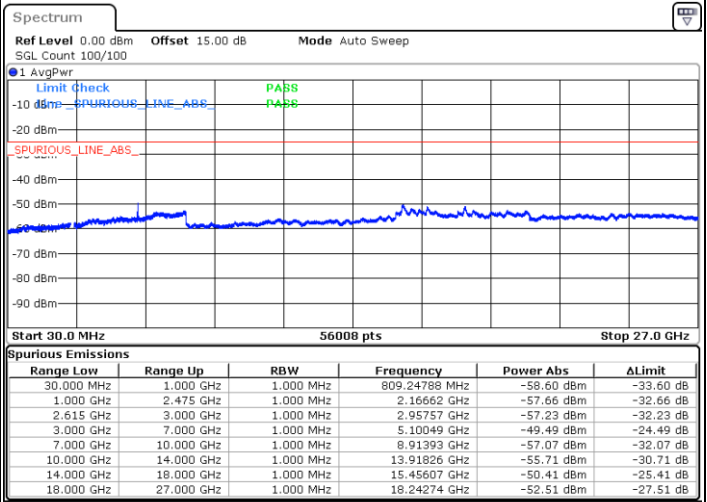

LTE Band 7C / 20MHz+20MHz

16QAM

Middle Channel / 1RB0 and 1RB99

Middle Channel / 1RB99 and 1RB0

Date: 13.JUL.2022 19:24:50

Date: 13.JUL.2022 19:28:33

Middle Channel / FullIRB

N/A

Date: 13.JUL.2022 19:21:06

LTE Band 7C / 20MHz+20MHz

16QAM

Highest Channel / 1RB0 and 1RB99

Highest Channel / 1RB99 and 1RB0

Date: 13.JUL.2022 19:49:29

Date: 13.JUL.2022 19:45:46

Highest Channel / FullIRB

N/A

Date: 13.JUL.2022 19:53:12

LTE Band 7C / 10MHz+20MHz

64QAM

Lowest Channel / 1RB0 and 1RB99

Lowest Channel / 1RB49 and 1RB0

Date: 14.JUL.2022 10:05:29

Date: 14.JUL.2022 09:59:17

Lowest Channel / FullRB

N/A

Date: 14.JUL.2022 10:06:44

LTE Band 7C / 10MHz+20MHz

64QAM

MiddleChannel / 1RB0 and 1RB99

Middle Channel / 1RB49 and 1RB0

Date: 14.JUL.2022 10:17:12