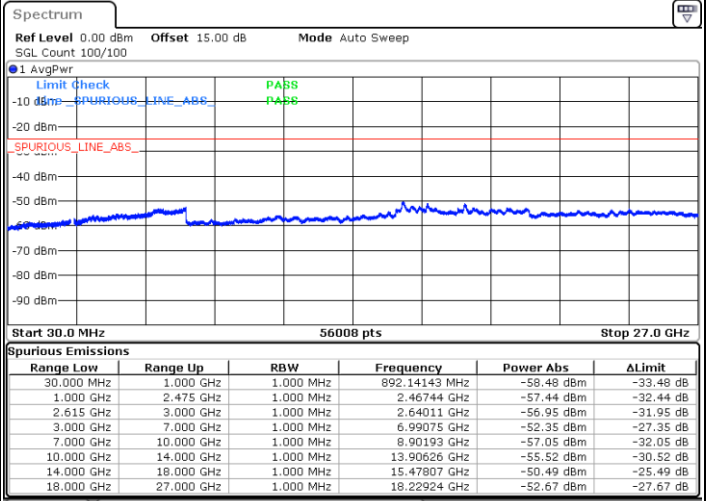

N/A

Date: 14.JUL.2022 00:45:32

LTE Band 7C / 15MHz+15MHz

64QAM

Highest Channel / 1RB0 and 1RB74

Highest Channel / 1RB74 and 1RB0

Date: 14.JUL.2022 01:11:40

Date: 14.JUL.2022 01:10:25

Highest Channel / FullIRB

N/A

Date: 14.JUL.2022 01:17:54

LTE Band 7C / 15MHz+20MHz

64QAM

Lowest Channel / 1RB0 and 1RB99

Lowest Channel / 1RB74 and 1RB0

Date: 13.JUL.2022 22:51:57

Date: 13.JUL.2022 22:45:43

Lowest Channel / FullRB

N/A

Date: 13.JUL.2022 22:53:12

LTE Band 7C / 15MHz+20MHz

64QAM

Middle Channel / 1RB0 and 1RB9

Middle Channel / 1RB74 and 1RB0

Date: 13.JUL.2022 23:03:43

Date: 13.JUL.2022 23:09:56

Middle Channel / FullRB

N/A

Date: 13.JUL.2022 23:02:27

LTE Band 7C / 15MHz+20MHz

64QAM

Highest Channel / 1RB0 and 1RB99