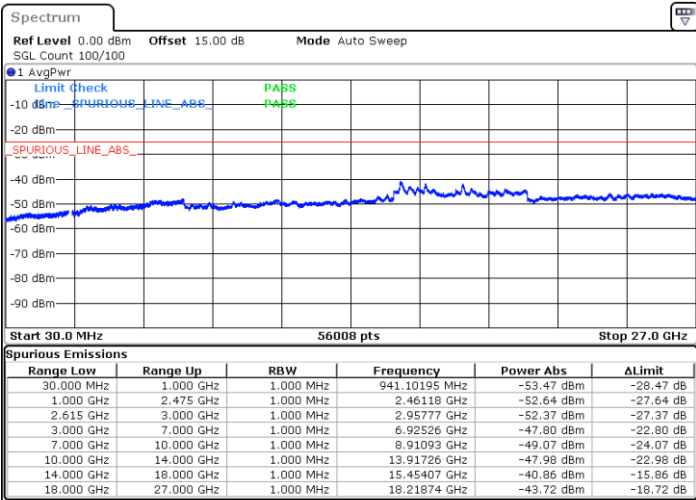

Middle Channel / 1RB0 and 1RB49

Middle Channel / 1RB74 and 1RB0

Date: 14.JUL.2022 02:32:51

Date: 14.JUL.2022 02:39:05

Middle Channel / FullRB

N/A

Date: 14.JUL.2022 02:31:35

LTE Band 7C / 15MHz+10MHz

64QAM

Highest Channel / 1RB0 and 1RB49

Highest Channel / 1RB74 and 1RB0

Date: 14.JUL.2022 02:57:44

Date: 14.JUL.2022 02:56:28

Highest Channel / FullIRB

N/A

Date: 14.JUL.2022 03:03:58

LTE Band 7C / 15MHz+15MHz

64QAM

Lowest Channel / 1RB0 and 1RB74

Lowest Channel / 1RB74 and 1RB0

Date: 14.JUL.2022 00:34:59

Date: 14.JUL.2022 00:28:46

Lowest Channel / FullIRB

N/A