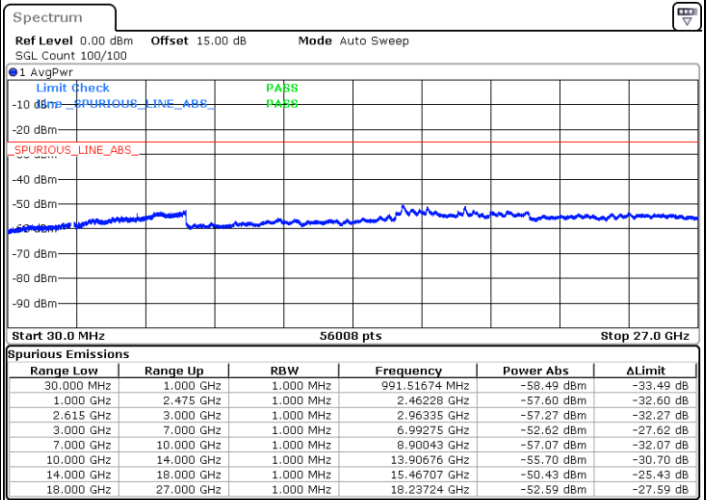

Date: 13.JUL.2022 21:07:33

Highest Channel / FullIRB

N/A

Date: 13.JUL.2022 21:15:01

LTE Band 7C / 20MHz+20MHz

64QAM

Lowest Channel / 1RB0 and 1RB99

Lowest Channel / 1RB99 and 1RB0

Date: 13.JUL.2022 19:11:55

Date: 13.JUL.2022 19:05:44

Lowest Channel / FullRB

N/A

Date: 13.JUL.2022 19:13:10

LTE Band 7C / 20MHz+20MHz

64QAM

Middle Channel / 1RB0 and 1RB99

Middle Channel / 1RB99 and 1RB0

Date: 13.JUL.2022 19:23:35

Date: 13.JUL.2022 19:29:47

Middle Channel / FullIRB

N/A

Date: 13.JUL.2022 19:22:21

LTE Band 7C / 20MHz+20MHz

64QAM

Highest Channel / 1RB0 and 1RB99

Highest Channel / 1RB99 and 1RB0

Date: 13.JUL.2022 19:48:14

Date: 13.JUL.2022 19:47:00

Highest Channel / FullIRB

N/A

Date: 13.JUL.2022 19:54:26

LTE Band 41C