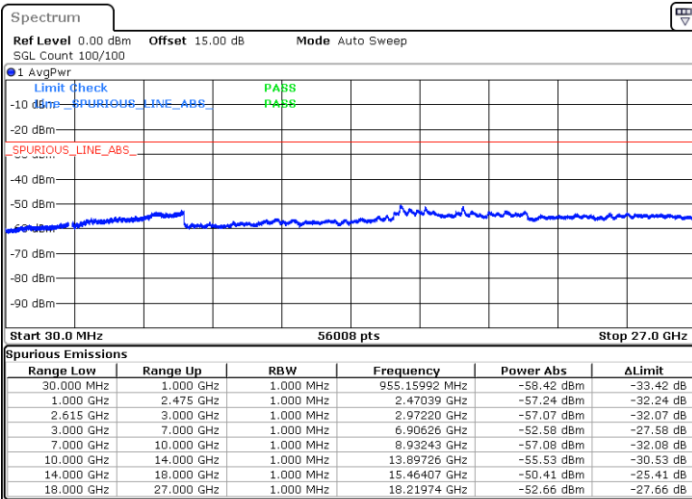

LTE Band 7C / 20MHz+20MHz

16QAM

Middle Channel / 1RB0 and 1RB99

Middle Channel / 1RB99 and 1RB0

Date: 13.JUL.2022 19:24:50

Date: 13.JUL.2022 19:28:33

Middle Channel / FullIRB

N/A

Date: 13.JUL.2022 19:21:06

LTE Band 7C / 20MHz+20MHz

16QAM

Highest Channel / 1RB0 and 1RB99

Highest Channel / 1RB99 and 1RB0

Date: 13.JUL.2022 19:49:29

Date: 13.JUL.2022 19:45:46

Highest Channel / FullIRB

N/A

Date: 13.JUL.2022 19:53:12

LTE Band 7C / 10MHz+20MHz

64QAM

Lowest Channel / 1RB0 and 1RB99

Lowest Channel / 1RB49 and 1RB0

Date: 14.JUL.2022 10:05:29

Date: 14.JUL.2022 09:59:17

Lowest Channel / FullRB

N/A

Date: 14.JUL.2022 10:06:44

LTE Band 7C / 10MHz+20MHz

64QAM

MiddleChannel / 1RB0 and 1RB99

Middle Channel / 1RB49 and 1RB0

Date: 14.JUL.2022 10:17:12