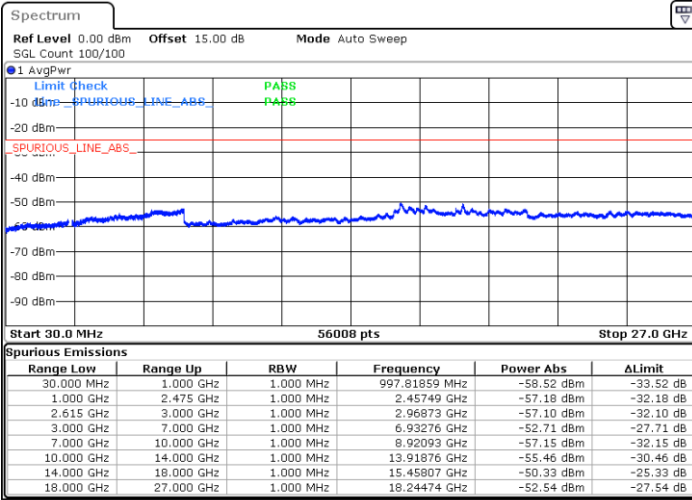

N/A

Date: 14.JUL.2022 00:45:32

LTE Band 7C / 15MHz+15MHz

64QAM

Highest Channel / 1RB0 and 1RB74

Highest Channel / 1RB74 and 1RB0

Date: 14.JUL.2022 01:11:40

Date: 14.JUL.2022 01:10:25

Highest Channel / FullIRB

N/A

Date: 14.JUL.2022 01:17:54

LTE Band 7C / 15MHz+20MHz

64QAM

Lowest Channel / 1RB0 and 1RB99

Lowest Channel / 1RB74 and 1RB0

Date: 13.JUL.2022 22:51:57

Date: 13.JUL.2022 22:45:43

Lowest Channel / FullRB

N/A

Date: 13.JUL.2022 22:53:12

LTE Band 7C / 15MHz+20MHz

64QAM

Middle Channel / 1RB0 and 1RB9

Middle Channel / 1RB74 and 1RB0

Date: 13.JUL.2022 23:03:43

Date: 13.JUL.2022 23:09:56

Middle Channel / FullRB

N/A

Date: 13.JUL.2022 23:02:27

LTE Band 7C / 15MHz+20MHz

64QAM

Highest Channel / 1RB0 and 1RB99