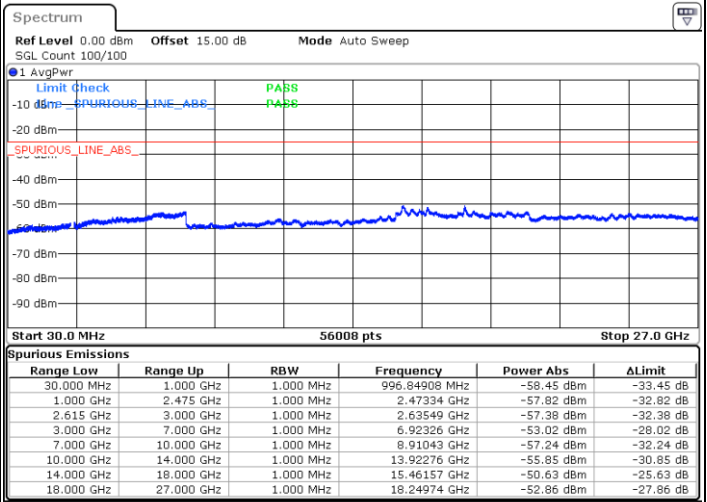

Date: 13.JUL.2022 19:21:06

LTE Band 7C / 20MHz+20MHz

16QAM

Highest Channel / 1RB0 and 1RB99

Highest Channel / 1RB99 and 1RB0

Date: 13.JUL.2022 19:49:29

Date: 13.JUL.2022 19:45:46

Highest Channel / FullIRB

N/A

Date: 13.JUL.2022 19:53:12

LTE Band 7C / 10MHz+20MHz

64QAM

Lowest Channel / 1RB0 and 1RB99

Lowest Channel / 1RB49 and 1RB0

Date: 14.JUL.2022 10:05:29

Date: 14.JUL.2022 09:59:17

Lowest Channel / FullRB

N/A

Date: 14.JUL.2022 10:06:44

LTE Band 7C / 10MHz+20MHz

64QAM

MiddleChannel / 1RB0 and 1RB99

Middle Channel / 1RB49 and 1RB0

Date: 14.JUL.2022 10:17:12

Date: 14.JUL.2022 10:23:24

Middle Channel / FullIRB

N/A

Date: 14.JUL.2022 10:15:58

LTE Band 7C / 10MHz+20MHz

64QAM

Highest Channel / 1RB0 and 1RB99

Highest Channel / 1RB49 and 1RB0