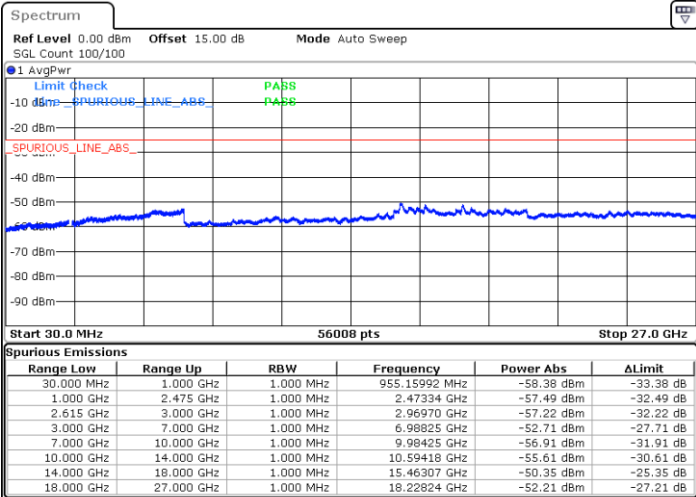

N/A

Date: 13.JUL.2022 20:33:38

LTE Band 7C / 20MHz+15MHz

64QAM

MiddleChannel / 1RB0 and 1RB74

Middle Channel / 1RB99 and 1RB0

Date: 13.JUL.2022 20:44:05

Date: 13.JUL.2022 20:50:17

Middle Channel / FullIRB

N/A

Date: 13.JUL.2022 20:42:50

LTE Band 7C / 20MHz+15MHz

64QAM

Highest Channel / 1RB0 and 1RB74

Highest Channel / 1RB99 and 1RB0

Date: 13.JUL.2022 21:08:48

Date: 13.JUL.2022 21:07:33

Highest Channel / FullIRB

N/A

Date: 13.JUL.2022 21:15:01

LTE Band 7C / 20MHz+20MHz

64QAM

Lowest Channel / 1RB0 and 1RB99

Lowest Channel / 1RB99 and 1RB0