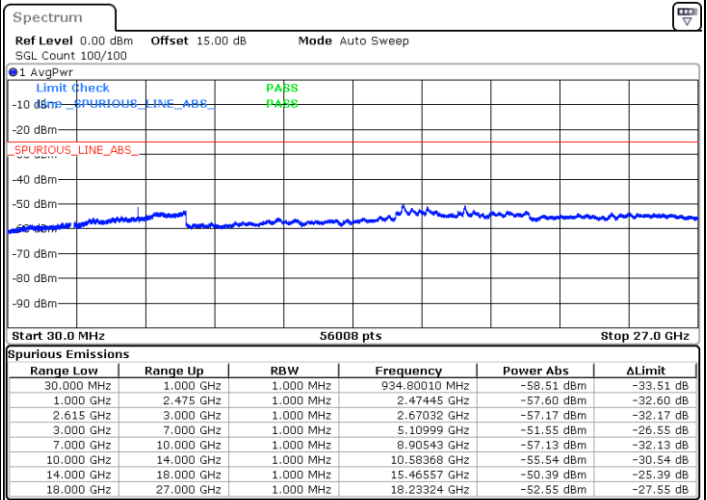

N/A

Date: 13.JUL.2022 20:33:38

LTE Band 7C / 20MHz+15MHz

64QAM

MiddleChannel / 1RB0 and 1RB74

Middle Channel / 1RB99 and 1RB0

Date: 13.JUL.2022 20:44:05

Date: 13.JUL.2022 20:50:17

Middle Channel / FullIRB

N/A

Date: 13.JUL.2022 20:42:50

LTE Band 7C / 20MHz+15MHz

64QAM

Highest Channel / 1RB0 and 1RB74

Highest Channel / 1RB99 and 1RB0

Date: 13.JUL.2022 21:08:48

Date: 13.JUL.2022 21:07:33

Highest Channel / FullIRB

N/A

Date: 13.JUL.2022 21:15:01

LTE Band 7C / 20MHz+20MHz

64QAM

Lowest Channel / 1RB0 and 1RB99

Lowest Channel / 1RB99 and 1RB0