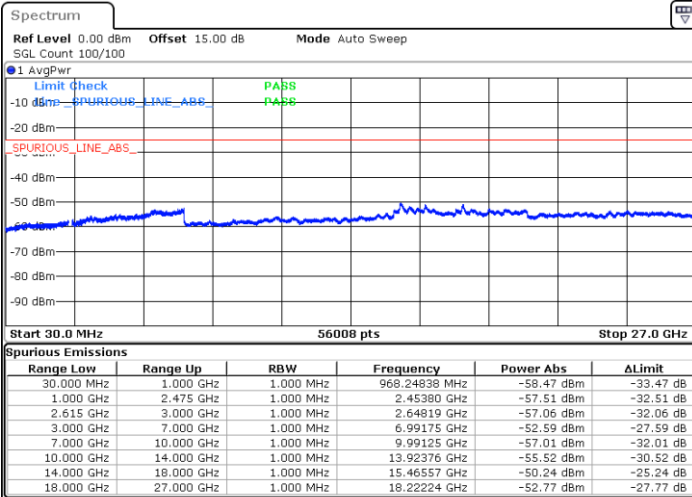

Date: 13.JUL.2022 22:20:51

LTE Band 7C / 20MHz+15MHz

64QAM

Lowest Channel / 1RB0 and 1RB74

Lowest Channel / 1RB99 and 1RB0

Date: 13.JUL.2022 20:32:23

Date: 13.JUL.2022 20:26:11

Lowest Channel / FullIRB

N/A

Date: 13.JUL.2022 20:33:38

LTE Band 7C / 20MHz+15MHz

64QAM

MiddleChannel / 1RB0 and 1RB74

Middle Channel / 1RB99 and 1RB0

Date: 13.JUL.2022 20:44:05

Date: 13.JUL.2022 20:50:17

Middle Channel / FullIRB

N/A

Date: 13.JUL.2022 20:42:50

LTE Band 7C / 20MHz+15MHz

64QAM

Highest Channel / 1RB0 and 1RB74

Highest Channel / 1RB99 and 1RB0

Date: 13.JUL.2022 21:08:48

Date: 13.JUL.2022 21:07:33

Highest Channel / FullIRB

N/A

Date: 13.JUL.2022 21:15:01

LTE Band 7C / 20MHz+20MHz

64QAM

Lowest Channel / 1RB0 and 1RB99

Lowest Channel / 1RB99 and 1RB0