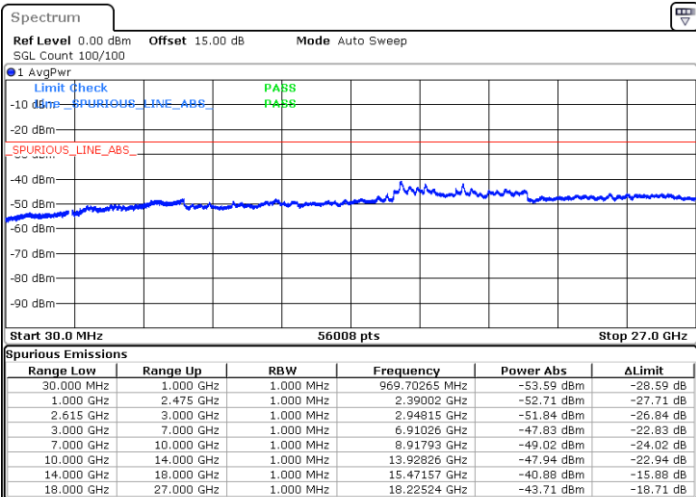

Date: 14.JUL.2022 00:36:15

LTE Band 7C / 15MHz+15MHz

64QAM

Middle Channel / 1RB0 and 1RB74

Middle Channel / 1RB74 and 1RB0

Date: 14.JUL.2022 00:46:47

Date: 14.JUL.2022 00:53:01

Middle Channel / FullRB

N/A

Date: 14.JUL.2022 00:45:32

LTE Band 7C / 15MHz+15MHz

64QAM

Highest Channel / 1RB0 and 1RB74

Highest Channel / 1RB74 and 1RB0

Date: 14.JUL.2022 01:11:40

Date: 14.JUL.2022 01:10:25

Highest Channel / FullIRB

N/A

Date: 14.JUL.2022 01:17:54

LTE Band 7C / 15MHz+20MHz

64QAM

Lowest Channel / 1RB0 and 1RB99

Lowest Channel / 1RB74 and 1RB0

Date: 13.JUL.2022 22:51:57