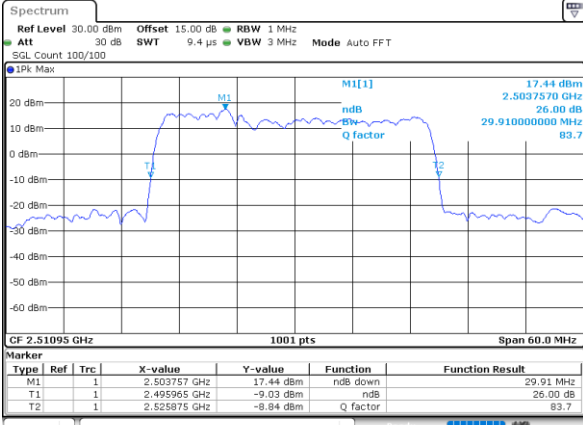

LTE Band 41C

QPSK

Lowest Channel / 5MHz+20MHz

Date: 13_JUL_2022 10:50:00

Lowest Channel / 10MHz+15MHz

Date: 13_JUL_2022 14:55:20

Middle Channel / 5MHz+20MHz

Date: 13_JUL_2022 10:52:32

Middle Channel / 10MHz+15MHz

Date: 15_JUL_2022 14:46:02

Highest Channel / 5MHz+20MHz

Date: 13_JUL_2022 10:54:55

Highest Channel / 10MHz+15MHz

Date: 13_JUL_2022 15:00:23

LTE Band 41C

QPSK

Lowest Channel / 10MHz+20MHz

Date: 13_JUL_2022 13:43:38

Lowest Channel / 15MHz+10MHz

Date: 13_JUL_2022 17:43:59

Middle Channel / 10MHz+20MHz

Date: 13_JUL_2022 13:46:39

Middle Channel / 15MHz+10MHz

Date: 13_JUL_2022 17:44:00