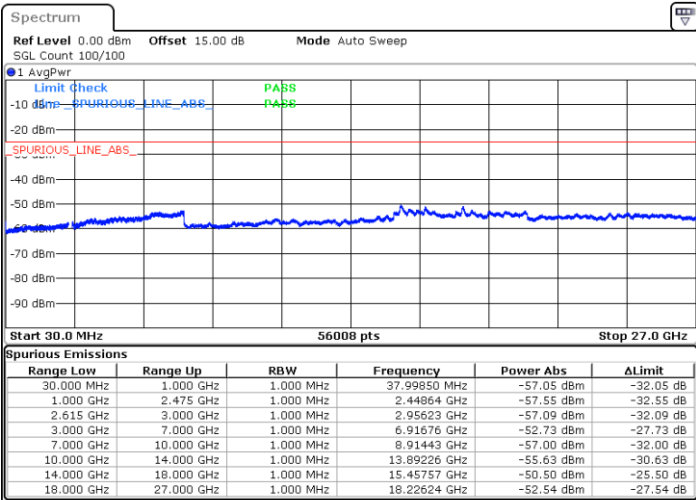

LTE Band 7C / 20MHz+20MHz

16QAM

Middle Channel / 1RB0 and 1RB99

Middle Channel / 1RB99 and 1RB0

Date: 13.JUL.2022 19:24:50

Date: 13.JUL.2022 19:28:33

Middle Channel / FullIRB

N/A

Date: 13.JUL.2022 19:21:06

LTE Band 7C / 20MHz+20MHz

16QAM

Highest Channel / 1RB0 and 1RB99

Highest Channel / 1RB99 and 1RB0

Date: 13.JUL.2022 19:49:29

Date: 13.JUL.2022 19:45:46

Highest Channel / FullIRB

N/A

Date: 13.JUL.2022 19:53:12

LTE Band 7C / 10MHz+20MHz

64QAM

Lowest Channel / 1RB0 and 1RB99

Lowest Channel / 1RB49 and 1RB0

Date: 14.JUL.2022 10:05:29

Date: 14.JUL.2022 09:59:17