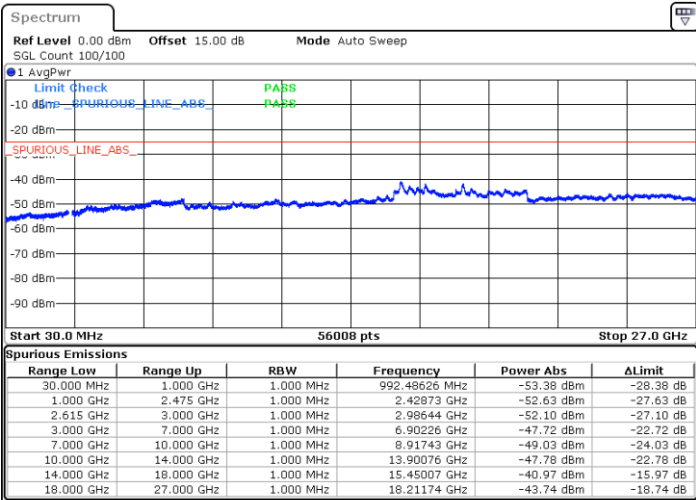

Date: 14.JUL.2022 10:38:55

Date: 14.JUL.2022 10:37:41

Highest Channel / FullIRB

N/A

Date: 14.JUL.2022 10:45:08

LTE Band 7C / 15MHz+10MHz

64QAM

Lowest Channel / 1RB0 and 1RB49

Lowest Channel / 1RB74 and 1RB0

Date: 14.JUL.2022 02:21:03

Date: 14.JUL.2022 02:14:49

Lowest Channel / FullRB

N/A

Date: 14.JUL.2022 02:22:18

LTE Band 7C / 15MHz+10MHz

64QAM

Middle Channel / 1RB0 and 1RB49

Middle Channel / 1RB74 and 1RB0

Date: 14.JUL.2022 02:32:51

Date: 14.JUL.2022 02:39:05

Middle Channel / FullRB

N/A

Date: 14.JUL.2022 02:31:35

LTE Band 7C / 15MHz+10MHz