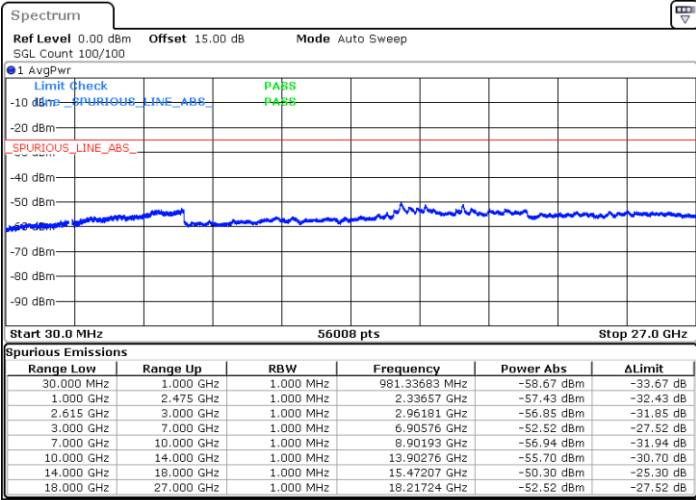

Middle Channel / FullIRB

N/A

Date: 13.JUL.2022 20:42:50

LTE Band 7C / 20MHz+15MHz

64QAM

Highest Channel / 1RB0 and 1RB74

Highest Channel / 1RB99 and 1RB0

Date: 13.JUL.2022 21:08:48

Date: 13.JUL.2022 21:07:33

Highest Channel / FullIRB

N/A

Date: 13.JUL.2022 21:15:01

LTE Band 7C / 20MHz+20MHz

64QAM

Lowest Channel / 1RB0 and 1RB99

Lowest Channel / 1RB99 and 1RB0

Date: 13.JUL.2022 19:11:55

Date: 13.JUL.2022 19:05:44

Lowest Channel / FullRB

N/A

Date: 13.JUL.2022 19:13:10

LTE Band 7C / 20MHz+20MHz

64QAM

Middle Channel / 1RB0 and 1RB99