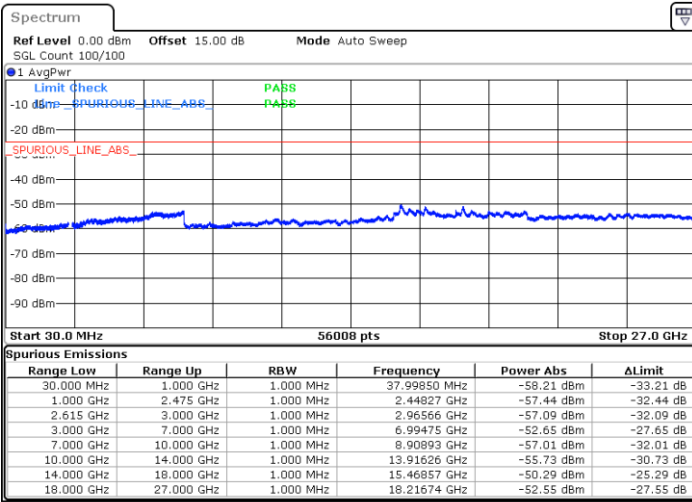

LTE Band 7C / 20MHz+20MHz

16QAM

Middle Channel / 1RB0 and 1RB99

Middle Channel / 1RB99 and 1RB0

Date: 13.JUL.2022 19:24:50

Date: 13.JUL.2022 19:28:33

Middle Channel / FullIRB

N/A

Date: 13.JUL.2022 19:21:06

LTE Band 7C / 20MHz+20MHz

16QAM

Highest Channel / 1RB0 and 1RB99

Highest Channel / 1RB99 and 1RB0

Date: 13.JUL.2022 19:49:29

Date: 13.JUL.2022 19:45:46

Highest Channel / FullIRB

N/A

Date: 13.JUL.2022 19:53:12

LTE Band 7C / 10MHz+20MHz

64QAM

Lowest Channel / 1RB0 and 1RB99

Lowest Channel / 1RB49 and 1RB0

Date: 14.JUL.2022 10:05:29

Date: 14.JUL.2022 09:59:17

Lowest Channel / FullRB

N/A

Date: 14.JUL.2022 10:06:44

LTE Band 7C / 10MHz+20MHz

64QAM

MiddleChannel / 1RB0 and 1RB99

Middle Channel / 1RB49 and 1RB0

Date: 14.JUL.2022 10:17:12