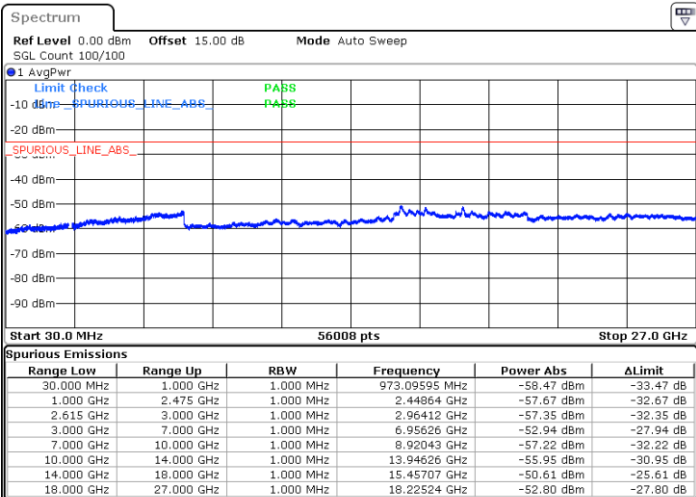

Lowest Channel / FullRB

N/A

Date: 14.JUL.2022 10:06:44

LTE Band 7C / 10MHz+20MHz

64QAM

MiddleChannel / 1RB0 and 1RB99

Middle Channel / 1RB49 and 1RB0

Date: 14.JUL.2022 10:17:12

Date: 14.JUL.2022 10:23:24

Middle Channel / FullIRB

N/A

Date: 14.JUL.2022 10:15:58

LTE Band 7C / 10MHz+20MHz

64QAM

Highest Channel / 1RB0 and 1RB99

Highest Channel / 1RB49 and 1RB0

Date: 14.JUL.2022 10:38:55

Date: 14.JUL.2022 10:37:41

Highest Channel / FullIRB

N/A

Date: 14.JUL.2022 10:45:08

LTE Band 7C / 15MHz+10MHz

64QAM

Lowest Channel / 1RB0 and 1RB49

Lowest Channel / 1RB74 and 1RB0

Date: 14.JUL.2022 02:21:03

Date: 14.JUL.2022 02:14:49

Lowest Channel / FullRB

N/A

Date: 14.JUL.2022 02:22:18

LTE Band 7C / 15MHz+10MHz

64QAM