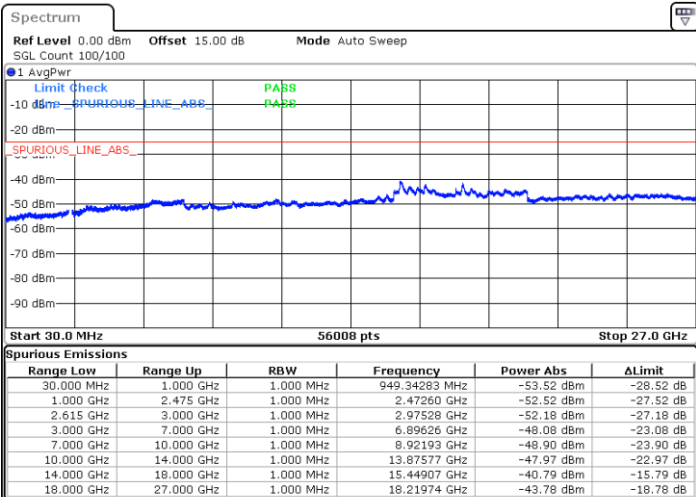

Lowest Channel / 1RB74 and 1RB0

Date: 14.JUL.2022 02:21:03

Date: 14.JUL.2022 02:14:49

Lowest Channel / FullRB

N/A

Date: 14.JUL.2022 02:22:18

LTE Band 7C / 15MHz+10MHz

64QAM

Middle Channel / 1RB0 and 1RB49

Middle Channel / 1RB74 and 1RB0

Date: 14.JUL.2022 02:32:51

Date: 14.JUL.2022 02:39:05

Middle Channel / FullRB

N/A

Date: 14.JUL.2022 02:31:35

LTE Band 7C / 15MHz+10MHz

64QAM

Highest Channel / 1RB0 and 1RB49

Highest Channel / 1RB74 and 1RB0

Date: 14.JUL.2022 02:57:44

Date: 14.JUL.2022 02:56:28

Highest Channel / FullIRB

N/A

Date: 14.JUL.2022 03:03:58

LTE Band 7C / 15MHz+15MHz

64QAM

Lowest Channel / 1RB0 and 1RB74

Lowest Channel / 1RB74 and 1RB0

Date: 14.JUL.2022 00:34:59

Date: 14.JUL.2022 00:28:46

Lowest Channel / FullIRB

N/A