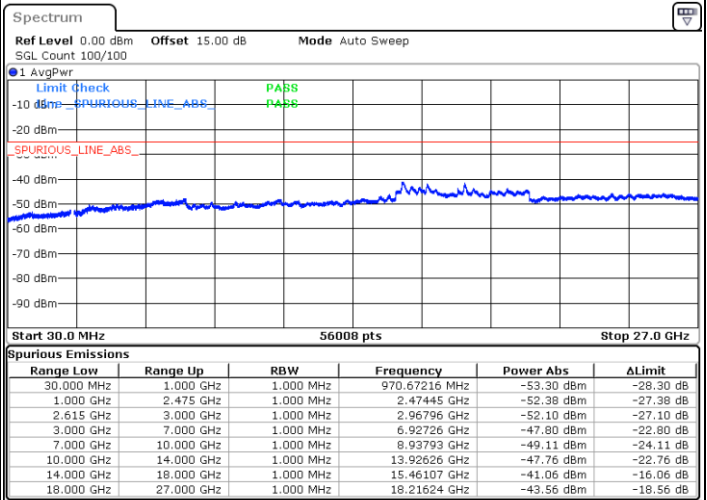

LTE Band 7C / 15MHz+15MHz

64QAM

Lowest Channel / 1RB0 and 1RB74

Lowest Channel / 1RB74 and 1RB0

Date: 14.JUL.2022 00:34:59

Date: 14.JUL.2022 00:28:46

Lowest Channel / FullIRB

N/A

Date: 14.JUL.2022 00:36:15

LTE Band 7C / 15MHz+15MHz

64QAM

Middle Channel / 1RB0 and 1RB74

Middle Channel / 1RB74 and 1RB0

Date: 14.JUL.2022 00:46:47

Date: 14.JUL.2022 00:53:01

Middle Channel / FullRB

N/A

Date: 14.JUL.2022 00:45:32

LTE Band 7C / 15MHz+15MHz

64QAM

Highest Channel / 1RB0 and 1RB74

Highest Channel / 1RB74 and 1RB0

Date: 14.JUL.2022 01:11:40

Date: 14.JUL.2022 01:10:25

Highest Channel / FullIRB

N/A

Date: 14.JUL.2022 01:17:54

LTE Band 7C / 15MHz+20MHz

64QAM

Lowest Channel / 1RB0 and 1RB99

Lowest Channel / 1RB74 and 1RB0

Date: 13.JUL.2022 22:51:57