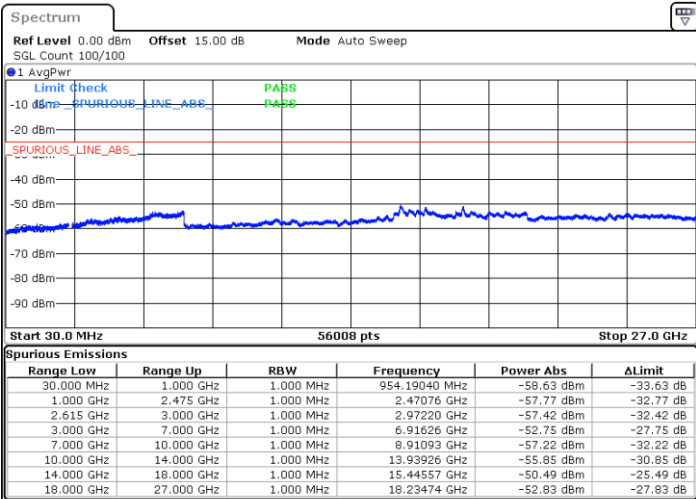

Lowest Channel / 1RB0 and 1RB49

Lowest Channel / 1RB99 and 1RB0

Date: 14.JUL.2022 09:07:47

Date: 14.JUL.2022 09:01:35

Lowest Channel / FullRB

N/A

Date: 14.JUL.2022 09:09:02

LTE Band 7C / 20MHz+10MHz

64QAM

Middle Channel / 1RB0 and 1RB49

Middle Channel / 1RB99 and 1RB0

Date: 13.JUL.2022 21:49:54

Date: 13.JUL.2022 21:56:07

Middle Channel / FullRB

N/A

Date: 14.JUL.2022 09:18:15

LTE Band 7C / 20MHz+10MHz

64QAM

Highest Channel / 1RB0 and 1RB49

Highest Channel / 1RB99 and 1RB0

Date: 13.JUL.2022 22:14:37

Date: 13.JUL.2022 22:13:22

Highest Channel / FullIRB

N/A

Date: 13.JUL.2022 22:20:51

LTE Band 7C / 20MHz+15MHz

64QAM

Lowest Channel / 1RB0 and 1RB74

Lowest Channel / 1RB99 and 1RB0

Date: 13.JUL.2022 20:32:23

Date: 13.JUL.2022 20:26:11

Lowest Channel / FullIRB