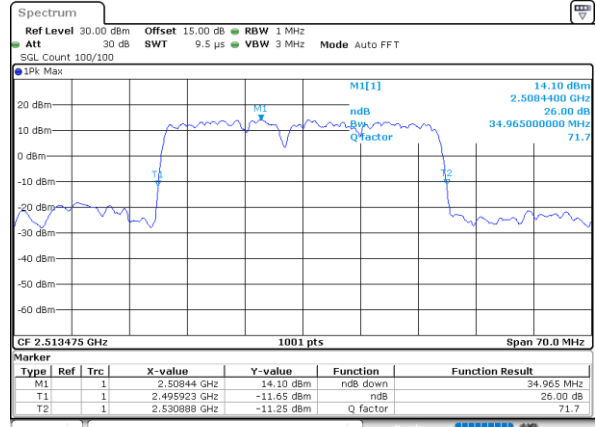

Lowest Channel / 10MHz+20MHz

Date: 13_JUL_2022 13:43:38

Lowest Channel / 15MHz+10MHz

Date: 13_JUL_2022 17:43:59

Middle Channel / 10MHz+20MHz

Date: 13_JUL_2022 13:46:39

Middle Channel / 15MHz+10MHz

Date: 13_JUL_2022 17:44:00

Highest Channel / 10MHz+20MHz

Date: 13_JUL_2022 13:48:41

Highest Channel / 15MHz+10MHz

Date: 13_JUL_2022 17:45:02

LTE Band 41C

QPSK

Lowest Channel / 15MHz+15MHz

Date: 13_JUL_2022 16:19:56

Lowest Channel / 15MHz+20MHz

Date: 13_JUL_2022 09:20:43

Middle Channel / 15MHz+15MHz

Date: 13_JUL_2022 16:22:57

Middle Channel / 15MHz+20MHz

Date: 13_JUL_2022 09:23:45

Highest Channel / 15MHz+15MHz

Date: 13_JUL_2022 16:25:00

Highest Channel / 15MHz+20MHz

Date: 13_JUL_2022 09:25:48