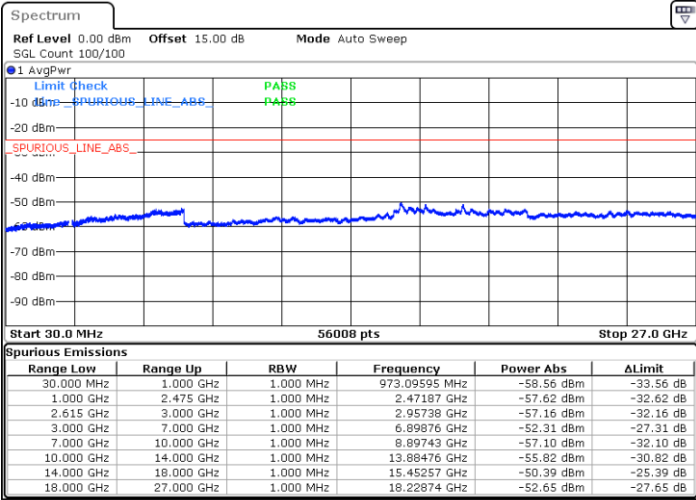

Highest Channel / FullIRB

N/A

Date: 14.JUL.2022 01:17:54

LTE Band 7C / 15MHz+20MHz

64QAM

Lowest Channel / 1RB0 and 1RB99

Lowest Channel / 1RB74 and 1RB0

Date: 13.JUL.2022 22:51:57

Date: 13.JUL.2022 22:45:43

Lowest Channel / FullRB

N/A

Date: 13.JUL.2022 22:53:12

LTE Band 7C / 15MHz+20MHz

64QAM

Middle Channel / 1RB0 and 1RB9

Middle Channel / 1RB74 and 1RB0

Date: 13.JUL.2022 23:03:43

Date: 13.JUL.2022 23:09:56

Middle Channel / FullRB

N/A

Date: 13.JUL.2022 23:02:27

LTE Band 7C / 15MHz+20MHz

64QAM

Highest Channel / 1RB0 and 1RB99

Highest Channel / 1RB74 and 1RB0

Date: 13.JUL.2022 23:28:33

Date: 13.JUL.2022 23:27:18

Highest Channel / FullIRB

N/A

Date: 13.JUL.2022 23:34:47

LTE Band 7C / 20MHz+10MHz

64QAM