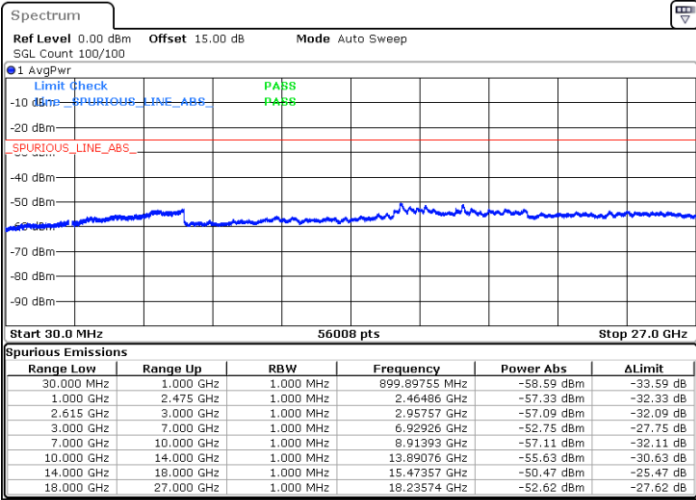

Date: 13.JUL.2022 23:03:43

Date: 13.JUL.2022 23:09:56

Middle Channel / FullRB

N/A

Date: 13.JUL.2022 23:02:27

LTE Band 7C / 15MHz+20MHz

64QAM

Highest Channel / 1RB0 and 1RB99

Highest Channel / 1RB74 and 1RB0

Date: 13.JUL.2022 23:28:33

Date: 13.JUL.2022 23:27:18

Highest Channel / FullIRB

N/A

Date: 13.JUL.2022 23:34:47

LTE Band 7C / 20MHz+10MHz

64QAM

Lowest Channel / 1RB0 and 1RB49

Lowest Channel / 1RB99 and 1RB0

Date: 14.JUL.2022 09:07:47

Date: 14.JUL.2022 09:01:35

Lowest Channel / FullRB

N/A

Date: 14.JUL.2022 09:09:02

LTE Band 7C / 20MHz+10MHz