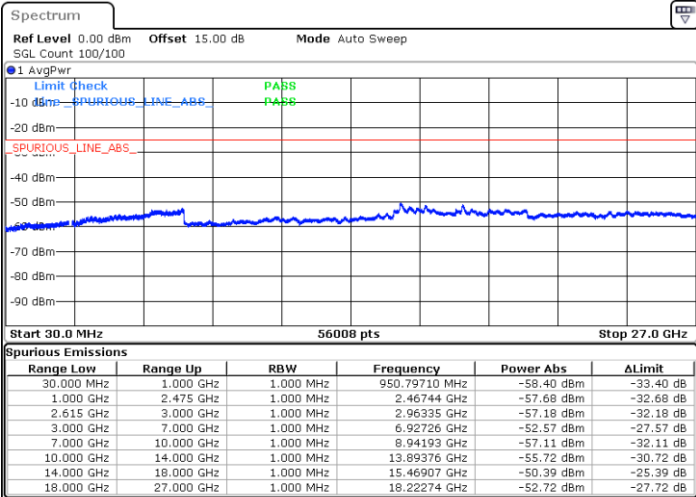

Middle Channel / 1RB99 and 1RB0

Date: 13.JUL.2022 19:23:35

Date: 13.JUL.2022 19:29:47

Middle Channel / FullIRB

N/A

Date: 13.JUL.2022 19:22:21

LTE Band 7C / 20MHz+20MHz

64QAM

Highest Channel / 1RB0 and 1RB99

Highest Channel / 1RB99 and 1RB0

Date: 13.JUL.2022 19:48:14

Date: 13.JUL.2022 19:47:00

Highest Channel / FullIRB

N/A

Date: 13.JUL.2022 19:54:26

LTE Band 41C

26dB Bandwidth

Mode	LTE Band 41C : 26dB BW(MHz)				
QPSK					
BW	5MHz+20MHz	10MHz+15MHz	10MHz+20MHz	15MHz+10MHz	15MHz+15MHz
Lowest CH	24.98	25.13	29.91	25.18	30.57
Middle CH	24.83	25.33	29.97	25.33	30.69
Highest CH	24.93	25.18	29.97	25.33	30.69
BW	15MHz+20MHz	20MHz+5MHz	20MHz+10MHz	20MHz+15MHz	20MHz+20MHz
Lowest CH	34.97	24.93	29.91	34.90	39.88
Middle CH	34.97	24.83	30.03	34.90	39.96
Highest CH	34.97	24.93	30.03	35.04	39.80