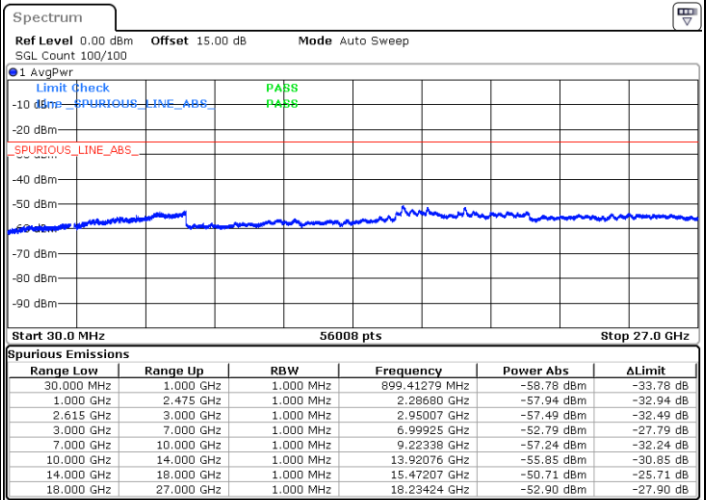

N/A

Date: 13.JUL.2022 19:53:12

LTE Band 7C / 10MHz+20MHz

64QAM

Lowest Channel / 1RB0 and 1RB99

Lowest Channel / 1RB49 and 1RB0

Date: 14.JUL.2022 10:05:29

Date: 14.JUL.2022 09:59:17

Lowest Channel / FullRB

N/A

Date: 14.JUL.2022 10:06:44

LTE Band 7C / 10MHz+20MHz

64QAM

MiddleChannel / 1RB0 and 1RB99

Middle Channel / 1RB49 and 1RB0

Date: 14.JUL.2022 10:17:12

Date: 14.JUL.2022 10:23:24

Middle Channel / FullIRB

N/A

Date: 14.JUL.2022 10:15:58

LTE Band 7C / 10MHz+20MHz

64QAM

Highest Channel / 1RB0 and 1RB99

Highest Channel / 1RB49 and 1RB0

Date: 14.JUL.2022 10:38:55

Date: 14.JUL.2022 10:37:41

Highest Channel / FullIRB

N/A

Date: 14.JUL.2022 10:45:08

LTE Band 7C / 15MHz+10MHz

64QAM

Lowest Channel / 1RB0 and 1RB49