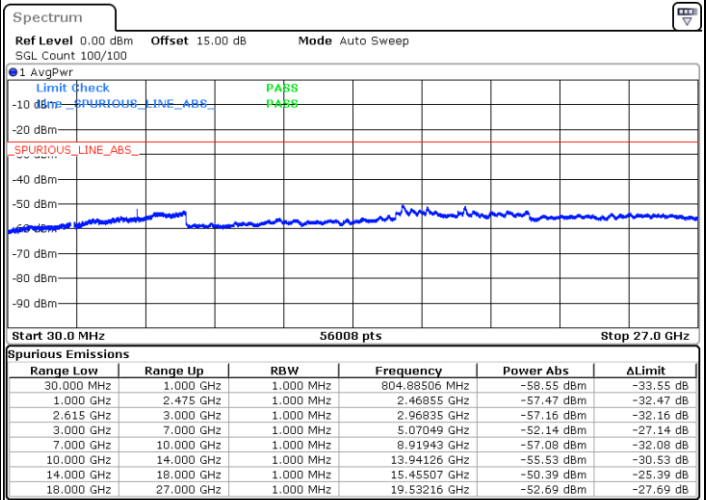

LTE Band 7C / 20MHz+20MHz

16QAM

Middle Channel / 1RB0 and 1RB99

Middle Channel / 1RB99 and 1RB0

Date: 13.JUL.2022 19:24:50

Date: 13.JUL.2022 19:28:33

Middle Channel / FullIRB

N/A

Date: 13.JUL.2022 19:21:06

LTE Band 7C / 20MHz+20MHz

16QAM

Highest Channel / 1RB0 and 1RB99

Highest Channel / 1RB99 and 1RB0

Date: 13.JUL.2022 19:49:29

Date: 13.JUL.2022 19:45:46

Highest Channel / FullIRB

N/A

Date: 13.JUL.2022 19:53:12

LTE Band 7C / 10MHz+20MHz

64QAM

Lowest Channel / 1RB0 and 1RB99

Lowest Channel / 1RB49 and 1RB0

Date: 14.JUL.2022 10:05:29

Date: 14.JUL.2022 09:59:17