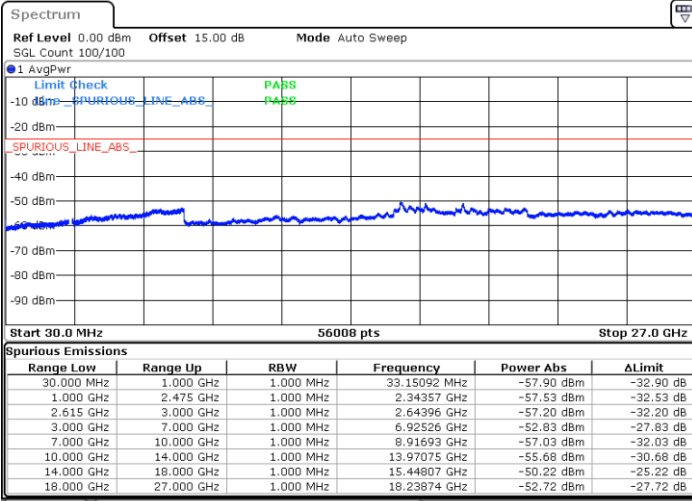

N/A

Date: 14.JUL.2022 00:45:32

LTE Band 7C / 15MHz+15MHz

64QAM

Highest Channel / 1RB0 and 1RB74

Highest Channel / 1RB74 and 1RB0

Date: 14.JUL.2022 01:11:40

Date: 14.JUL.2022 01:10:25

Highest Channel / FullIRB

N/A

Date: 14.JUL.2022 01:17:54

LTE Band 7C / 15MHz+20MHz

64QAM

Lowest Channel / 1RB0 and 1RB99

Lowest Channel / 1RB74 and 1RB0

Date: 13.JUL.2022 22:51:57

Date: 13.JUL.2022 22:45:43

Lowest Channel / FullRB

N/A

Date: 13.JUL.2022 22:53:12

LTE Band 7C / 15MHz+20MHz

64QAM

Middle Channel / 1RB0 and 1RB9

Middle Channel / 1RB74 and 1RB0

Date: 13.JUL.2022 23:03:43

Date: 13.JUL.2022 23:09:56

Middle Channel / FullRB

N/A

Date: 13.JUL.2022 23:02:27

LTE Band 7C / 15MHz+20MHz

64QAM

Highest Channel / 1RB0 and 1RB99