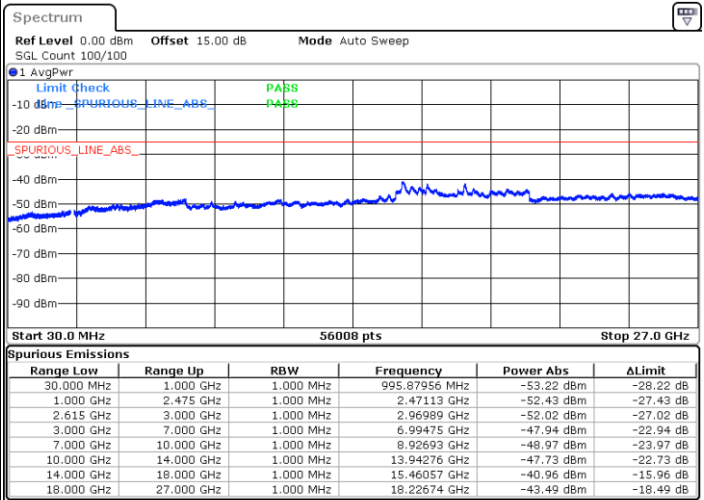

Date: 14.JUL.2022 10:23:24

Middle Channel / FullIRB

N/A

Date: 14.JUL.2022 10:15:58

LTE Band 7C / 10MHz+20MHz

64QAM

Highest Channel / 1RB0 and 1RB99

Highest Channel / 1RB49 and 1RB0

Date: 14.JUL.2022 10:38:55

Date: 14.JUL.2022 10:37:41

Highest Channel / FullIRB

N/A

Date: 14.JUL.2022 10:45:08

LTE Band 7C / 15MHz+10MHz

64QAM

Lowest Channel / 1RB0 and 1RB49

Lowest Channel / 1RB74 and 1RB0

Date: 14.JUL.2022 02:21:03

Date: 14.JUL.2022 02:14:49

Lowest Channel / FullRB

N/A

Date: 14.JUL.2022 02:22:18

LTE Band 7C / 15MHz+10MHz

64QAM