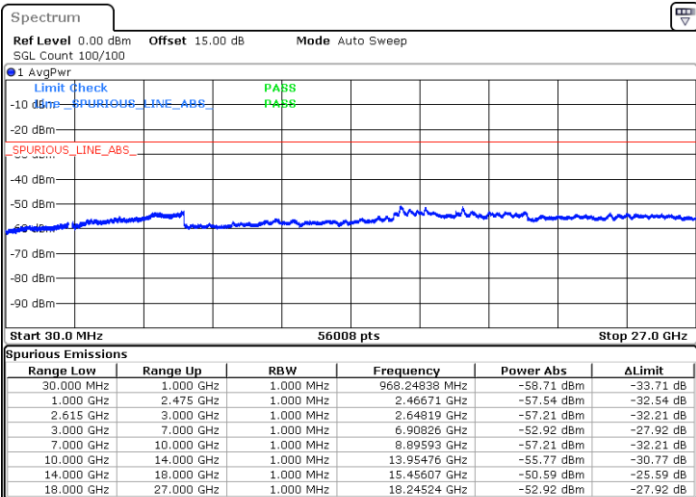

Highest Channel / 1RB74 and 1RB0

Date: 13.JUL.2022 23:28:33

Date: 13.JUL.2022 23:27:18

Highest Channel / FullIRB

N/A

Date: 13.JUL.2022 23:34:47

LTE Band 7C / 20MHz+10MHz

64QAM

Lowest Channel / 1RB0 and 1RB49

Lowest Channel / 1RB99 and 1RB0

Date: 14.JUL.2022 09:07:47

Date: 14.JUL.2022 09:01:35

Lowest Channel / FullRB

N/A

Date: 14.JUL.2022 09:09:02

LTE Band 7C / 20MHz+10MHz

LTE Band 7C / 20MHz+10MHz

64QAM

Highest Channel / 1RB0 and 1RB49

Highest Channel / 1RB99 and 1RB0

Date: 13.JUL.2022 22:14:37

Date: 13.JUL.2022 22:13:22

Highest Channel / FullIRB

N/A