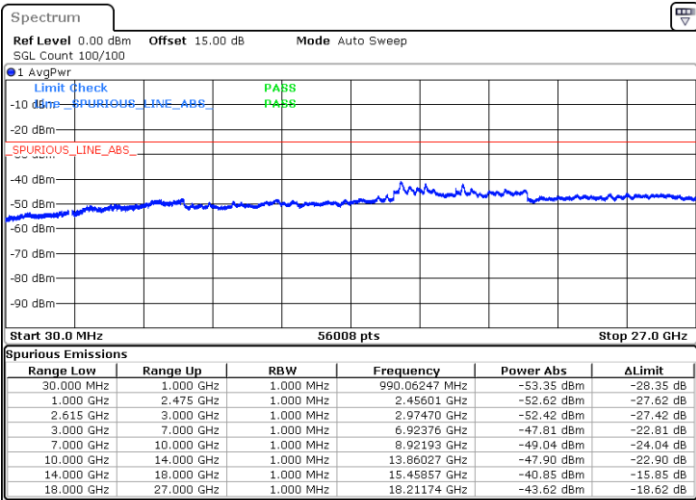

LTE Band 7C / 15MHz+15MHz

64QAM

Lowest Channel / 1RB0 and 1RB74

Lowest Channel / 1RB74 and 1RB0

Date: 14.JUL.2022 00:34:59

Date: 14.JUL.2022 00:28:46

Lowest Channel / FullIRB

N/A

Date: 14.JUL.2022 00:36:15

LTE Band 7C / 15MHz+15MHz

64QAM

Middle Channel / 1RB0 and 1RB74

Middle Channel / 1RB74 and 1RB0

Date: 14.JUL.2022 00:46:47

Date: 14.JUL.2022 00:53:01

Middle Channel / FullRB

N/A

Date: 14.JUL.2022 00:45:32

LTE Band 7C / 15MHz+15MHz

64QAM

Highest Channel / 1RB0 and 1RB74

Highest Channel / 1RB74 and 1RB0

Date: 14.JUL.2022 01:11:40

Date: 14.JUL.2022 01:10:25

Highest Channel / FullIRB

N/A

Date: 14.JUL.2022 01:17:54

LTE Band 7C / 15MHz+20MHz

64QAM

Lowest Channel / 1RB0 and 1RB99

Lowest Channel / 1RB74 and 1RB0

Date: 13.JUL.2022 22:51:57