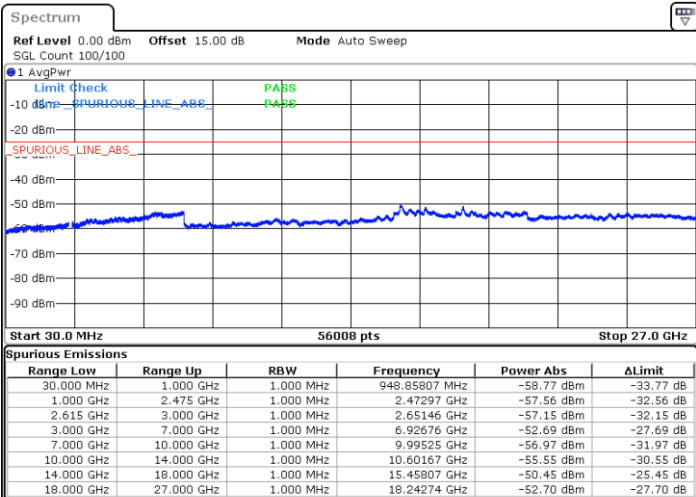

LTE Band 7C / 20MHz+20MHz

16QAM

Middle Channel / 1RB0 and 1RB99

Middle Channel / 1RB99 and 1RB0

Date: 13.JUL.2022 19:24:50

Date: 13.JUL.2022 19:28:33

Middle Channel / FullIRB

N/A

Date: 13.JUL.2022 19:21:06

LTE Band 7C / 20MHz+20MHz

16QAM

Highest Channel / 1RB0 and 1RB99

Highest Channel / 1RB99 and 1RB0

Date: 13.JUL.2022 19:49:29

Date: 13.JUL.2022 19:45:46

Highest Channel / FullIRB

N/A

Date: 13.JUL.2022 19:53:12

LTE Band 7C / 10MHz+20MHz

64QAM

Lowest Channel / 1RB0 and 1RB99

Lowest Channel / 1RB49 and 1RB0

Date: 14.JUL.2022 10:05:29

Date: 14.JUL.2022 09:59:17