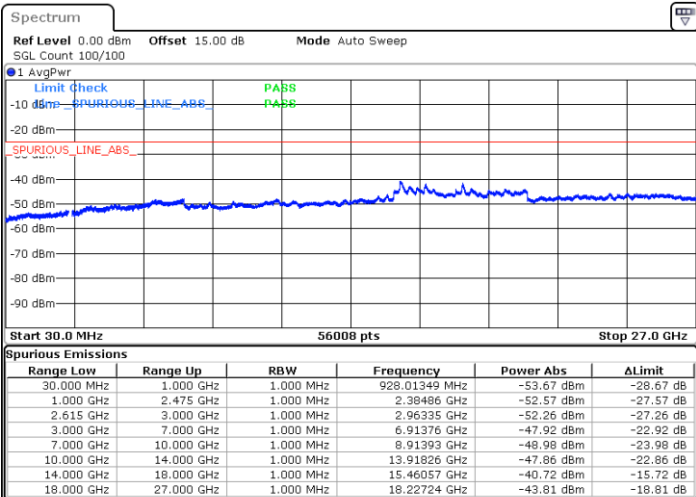

LTE Band 7C / 15MHz+15MHz

64QAM

Lowest Channel / 1RB0 and 1RB74

Lowest Channel / 1RB74 and 1RB0

Date: 14.JUL.2022 00:34:59

Date: 14.JUL.2022 00:28:46

Lowest Channel / FullIRB

N/A

Date: 14.JUL.2022 00:36:15

LTE Band 7C / 15MHz+15MHz

64QAM

Middle Channel / 1RB0 and 1RB74

Middle Channel / 1RB74 and 1RB0

Date: 14.JUL.2022 00:46:47

Date: 14.JUL.2022 00:53:01

Middle Channel / FullRB