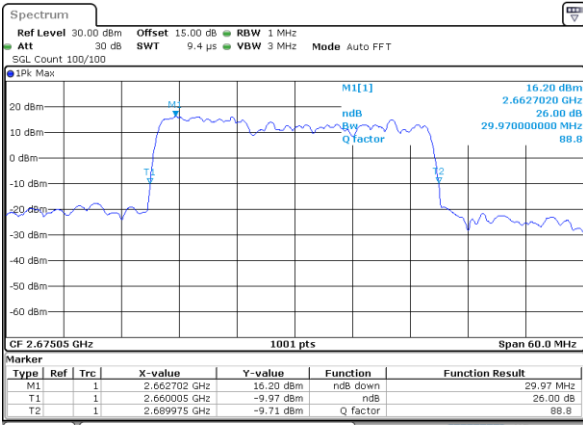

Middle Channel / 10MHz+15MHz

Date: 15_JUL_2022 14:46:02

Highest Channel / 5MHz+20MHz

Date: 13_JUL_2022 10:54:55

Highest Channel / 10MHz+15MHz

Date: 13_JUL_2022 15:00:23

LTE Band 41C

QPSK

Lowest Channel / 10MHz+20MHz

Date: 13_JUL_2022 13:43:38

Lowest Channel / 15MHz+10MHz

Date: 13_JUL_2022 17:43:59

Middle Channel / 10MHz+20MHz

Date: 13_JUL_2022 13:46:39

Middle Channel / 15MHz+10MHz

Date: 13_JUL_2022 17:44:00

Highest Channel / 10MHz+20MHz

Date: 13_JUL_2022 13:48:41

Highest Channel / 15MHz+10MHz

Date: 13_JUL_2022 17:45:02

LTE Band 41C

QPSK

Lowest Channel / 15MHz+15MHz

Date: 13_JUL_2022 16:19:56

Lowest Channel / 15MHz+20MHz

Date: 13_JUL_2022 09:20:43

Middle Channel / 15MHz+15MHz

Date: 13_JUL_2022 16:22:57

Middle Channel / 15MHz+20MHz

Date: 13_JUL_2022 09:23:45

Highest Channel / 15MHz+15MHz

Date: 13_JUL_2022 16:25:00