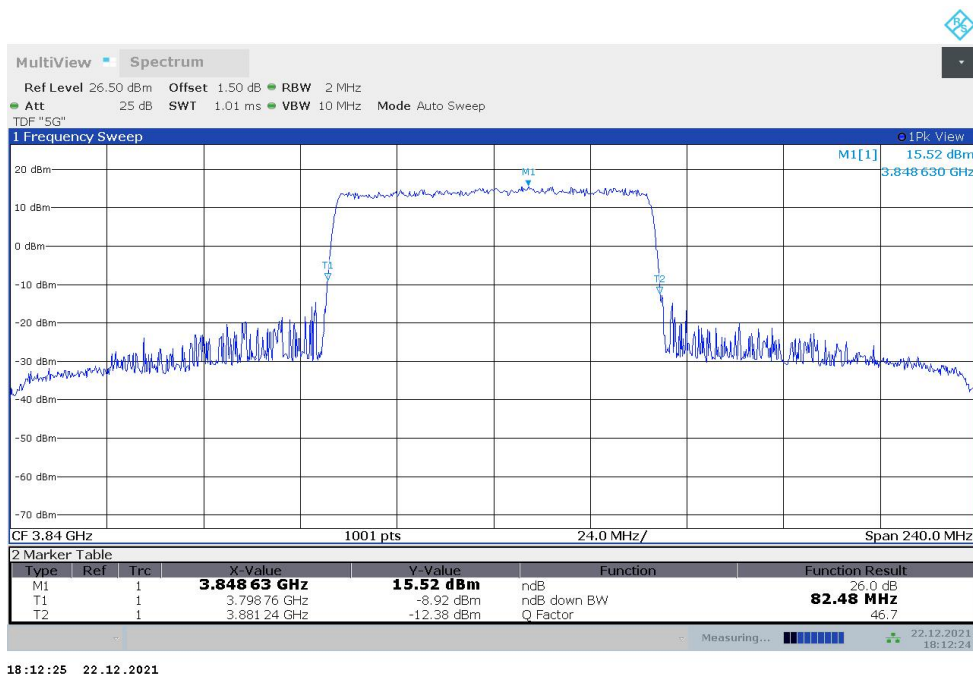

n77H,80MHz Bandwidth,DFT-s-QPSK (-26dBc BW)