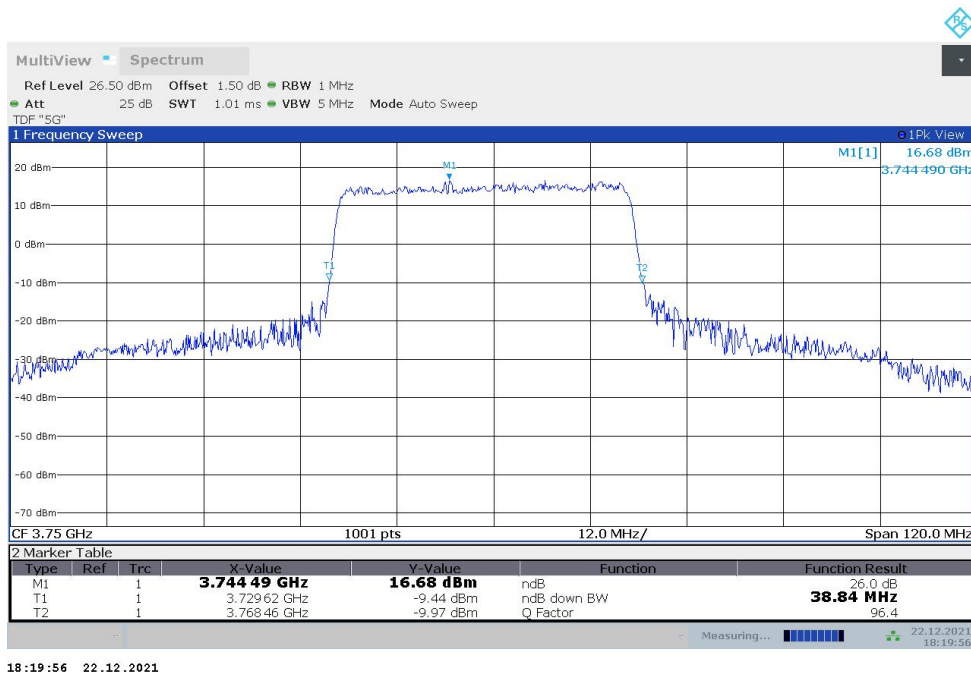

n78H,40MHz Bandwidth,DFT-s-QPSK (-26dBc BW)