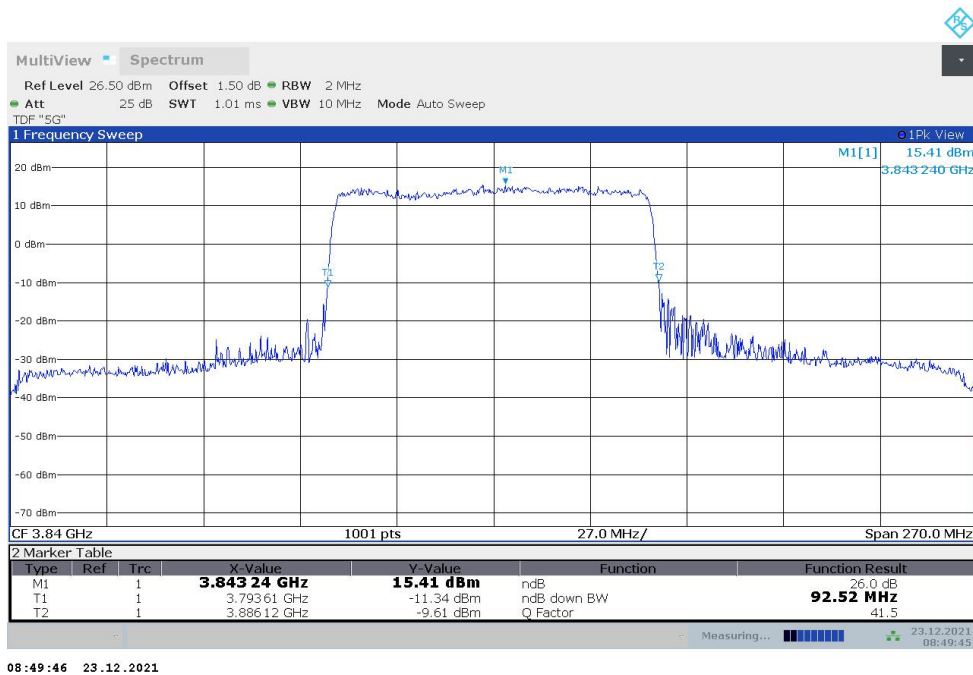

n77H,90MHz Bandwidth,DFT-s-QPSK (-26dBc BW)