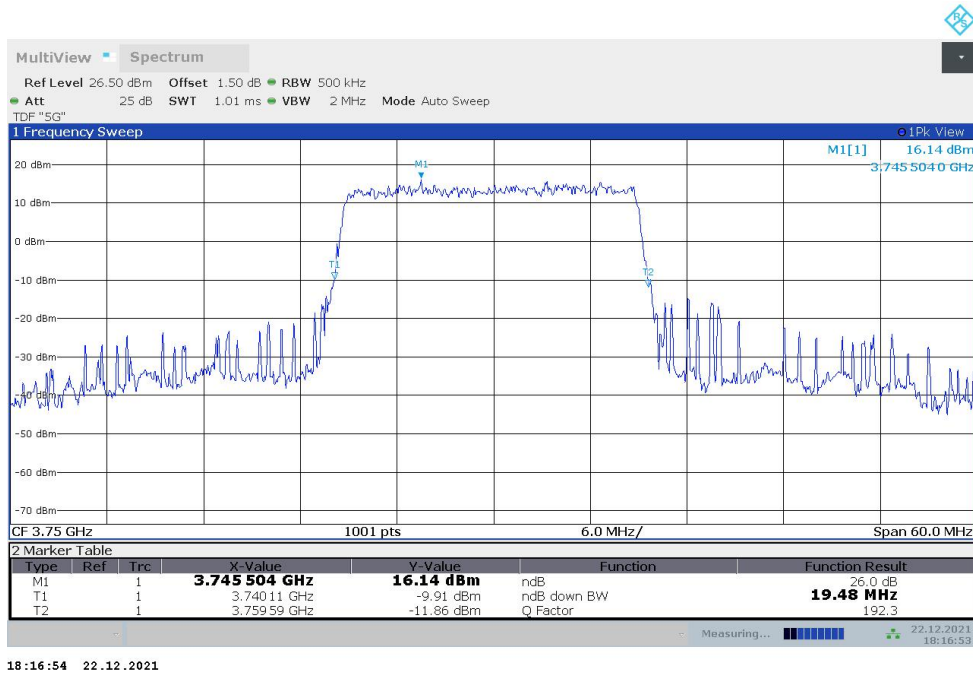

n78H,20MHz(-26dBc)

Frequency (MHz)	Emission Bandwidth (-26dBc) (MHz)	
	DFT-s-pi/2 BPSK	DFT-s-QPSK
3750	19.481	19.421

n78H,20MHz Bandwidth,DFT-s-pi/2 BPSK (-26dBc BW)