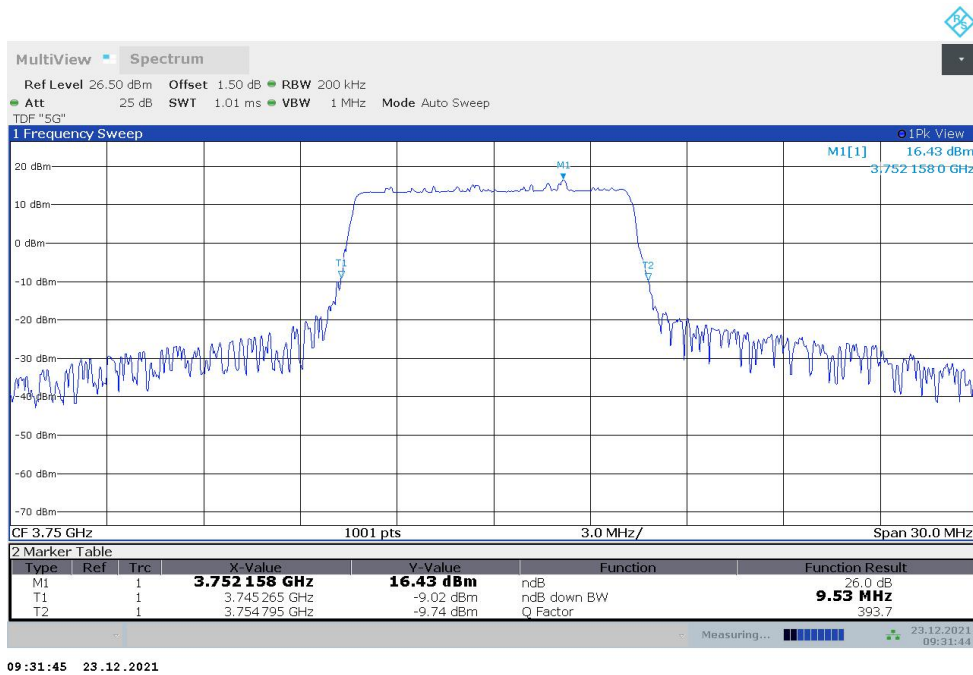

n78H

n78H,10MHz(-26dBc)

Frequency (MHz)	Emission Bandwidth (-26dBc) (MHz)	
	DFT-s-pi/2 BPSK	DFT-s-QPSK
3750	9.530	9.560

n78H,10MHz Bandwidth,DFT-s-pi/2 BPSK (-26dBc BW)