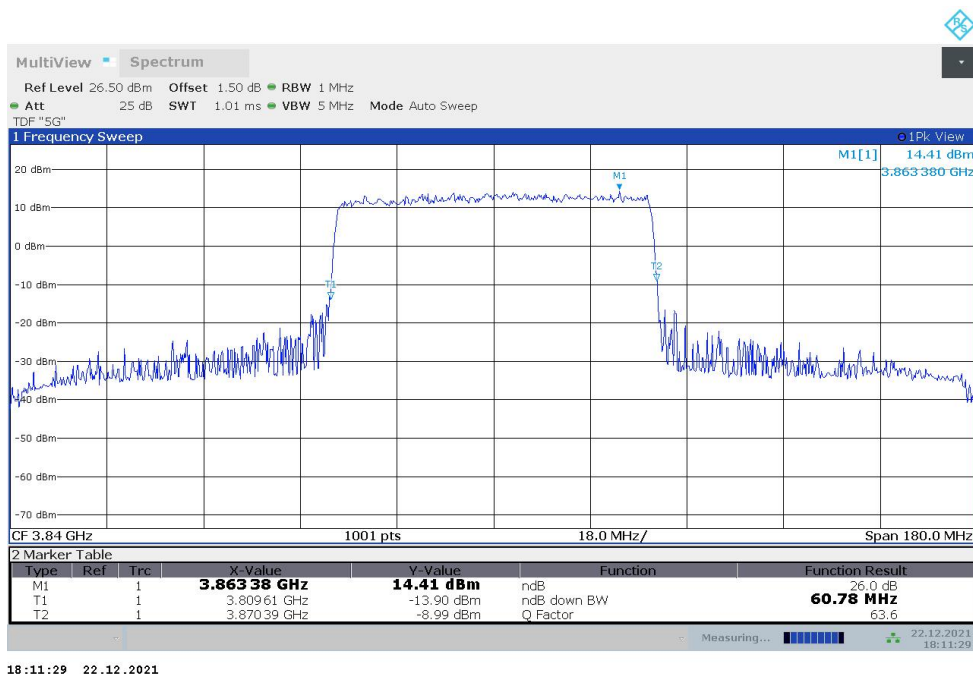

n77H,60MHz Bandwidth,DFT-s-QPSK (-26dBc BW)