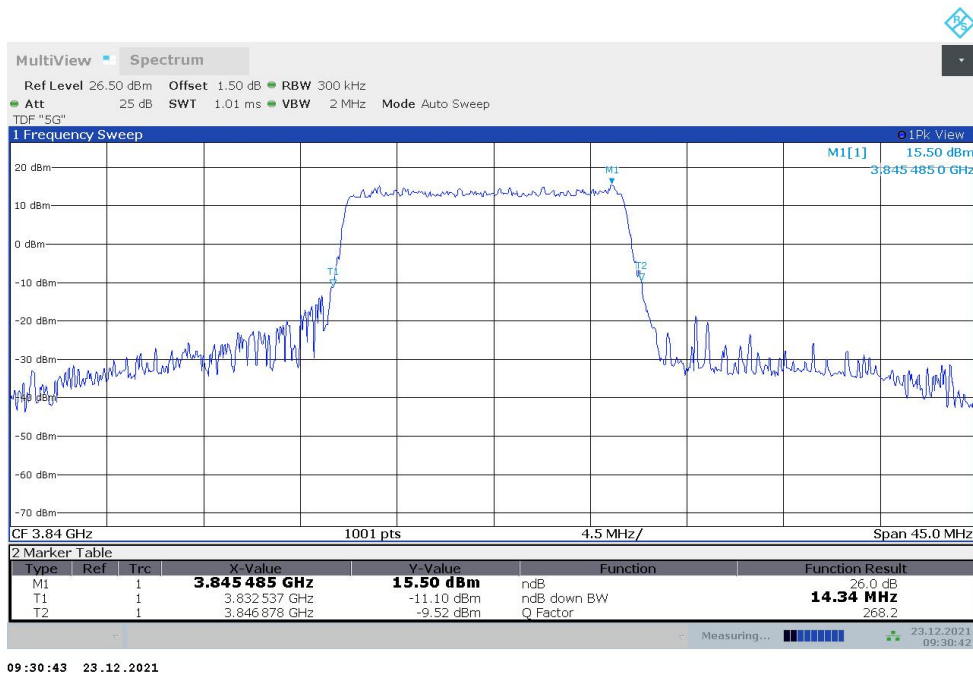

n77H

n77H,10MHz(-26dBc)

Frequency (MHz)	Emission Bandwidth (-26dBc) (MHz)	
	DFT-s-pi/2 BPSK	DFT-s-QPSK
3840	9.530	9.530

n77H,10MHz Bandwidth,DFT-s-pi/2 BPSK (-26dBc BW)

n77H,10MHz Bandwidth,DFT-s-QPSK (-26dBc BW)

n77H,15MHz(-26dBc)

Frequency (MHz)	Emission Bandwidth (-26dBc) (MHz)	
	DFT-s-pi/2 BPSK	DFT-s-QPSK
3840	14.296	14.341

n77H,15MHz Bandwidth,DFT-s-pi/2 BPSK (-26dBc BW)

n77H,15MHz Bandwidth,DFT-s-QPSK (-26dBc BW)