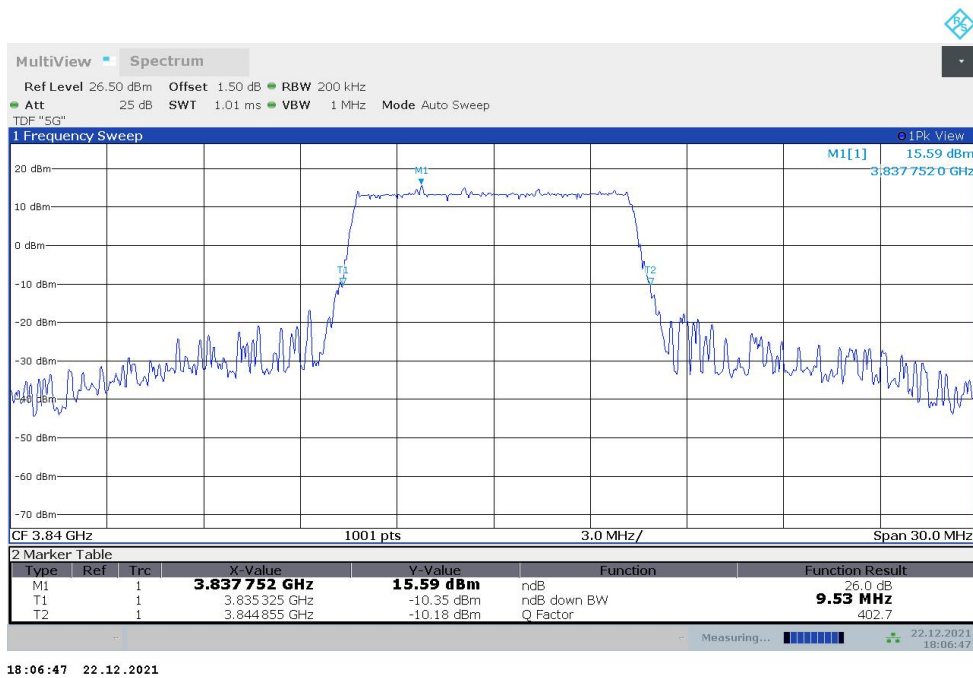

n77H

n77H,10MHz(-26dBc)

Frequency (MHz)	Emission Bandwidth (-26dBc) (MHz)	
	DFT-s-pi/2 BPSK	DFT-s-QPSK
3840	9.530	9.530

n77H,10MHz Bandwidth,DFT-s-pi/2 BPSK (-26dBc BW)

n77H,10MHz Bandwidth,DFT-s-QPSK (-26dBc BW)