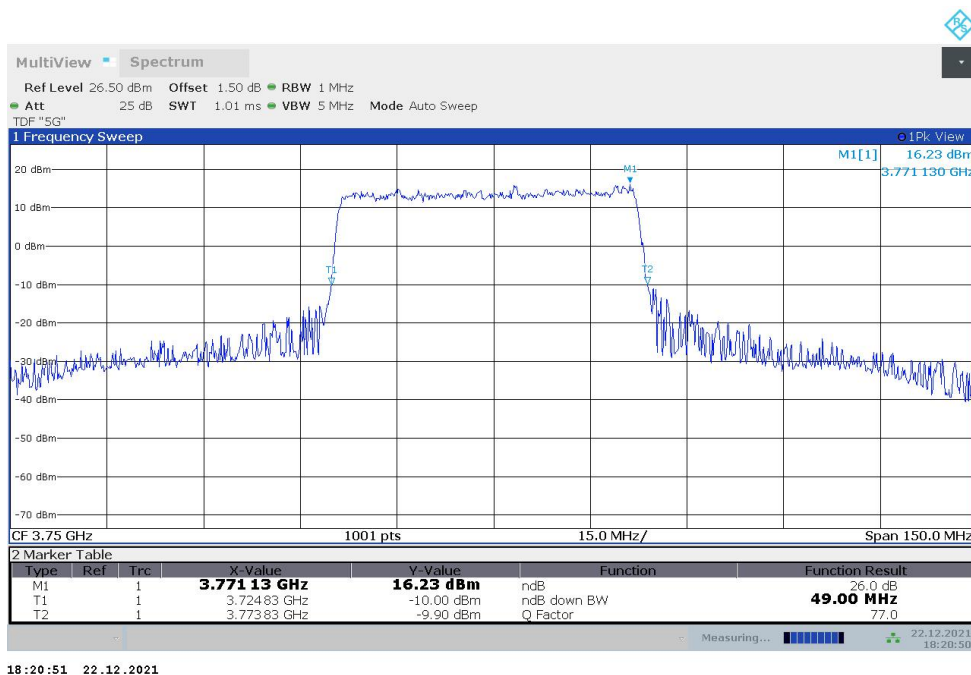

n78H,50MHz Bandwidth,DFT-s-QPSK (-26dBc BW)