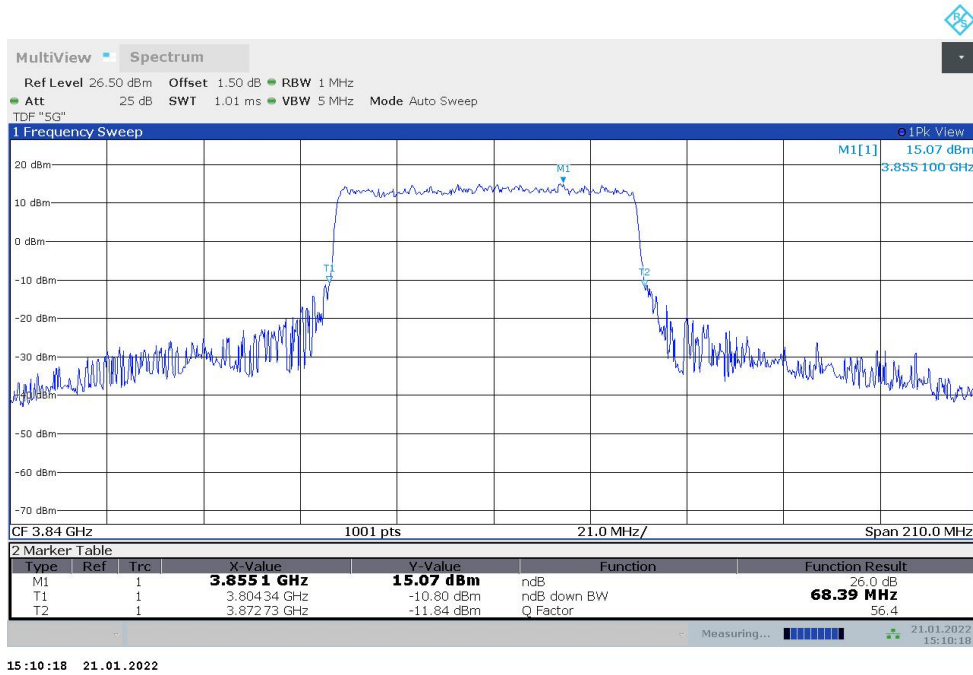

n78H,70MHz(-26dBc)

Frequency (MHz)	Emission Bandwidth (-26dBc) (MHz)	
	DFT-s-pi/2 BPSK	DFT-s-QPSK
3840	68.390	67.970

n78H,70MHz Bandwidth,DFT-s-pi/2 BPSK (-26dBc BW)