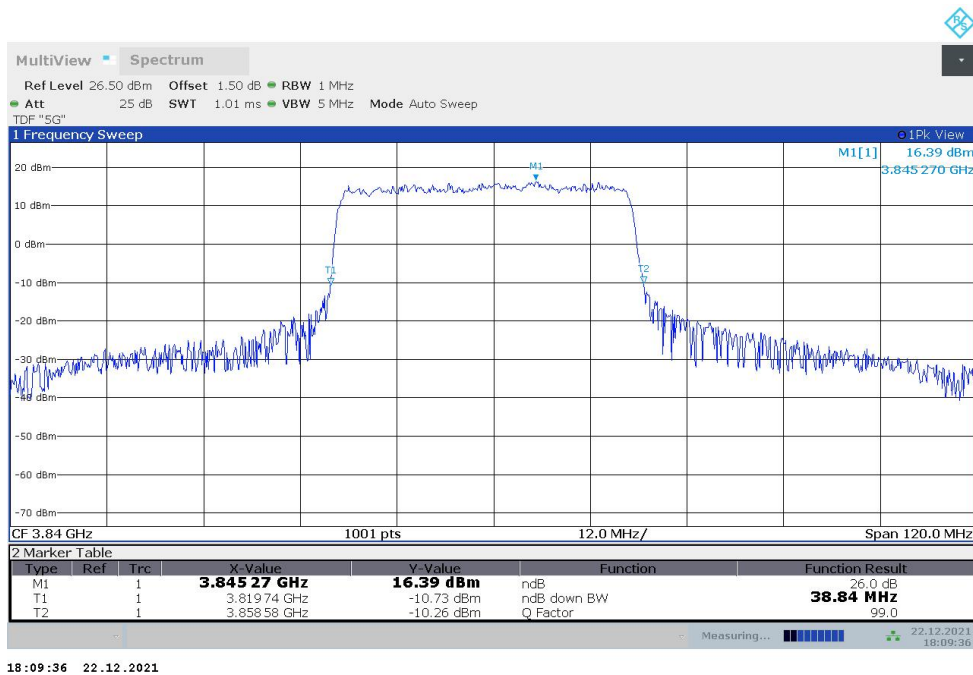

n77H,40MHz Bandwidth,DFT-s-QPSK (-26dBc BW)