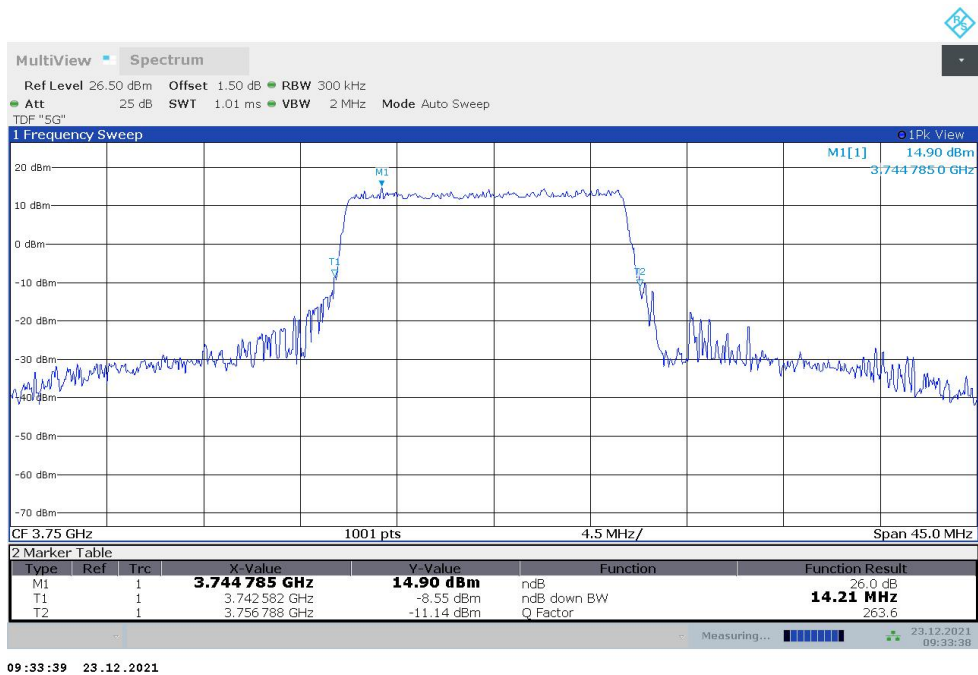

n78H,15MHz Bandwidth,DFT-s-QPSK (-26dBc BW)