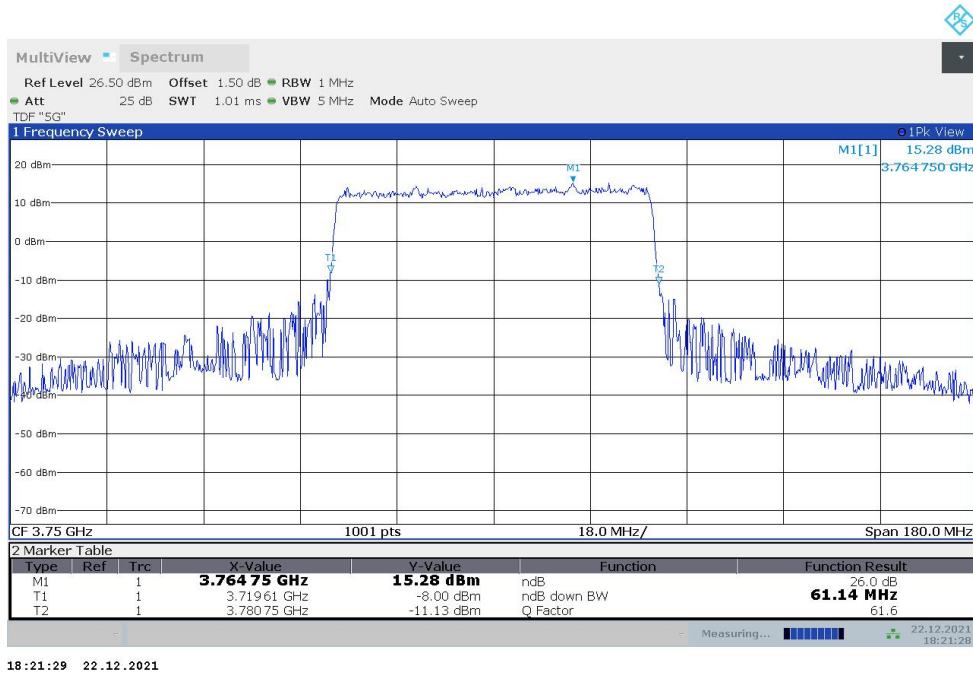

n78H,60MHz(-26dBc)

Frequency (MHz)	Emission Bandwidth (-26dBc) (MHz)	
	DFT-s-pi/2 BPSK	DFT-s-QPSK
3750	61.140	60.960

n78H,60MHz Bandwidth,DFT-s-pi/2 BPSK (-26dBc BW)