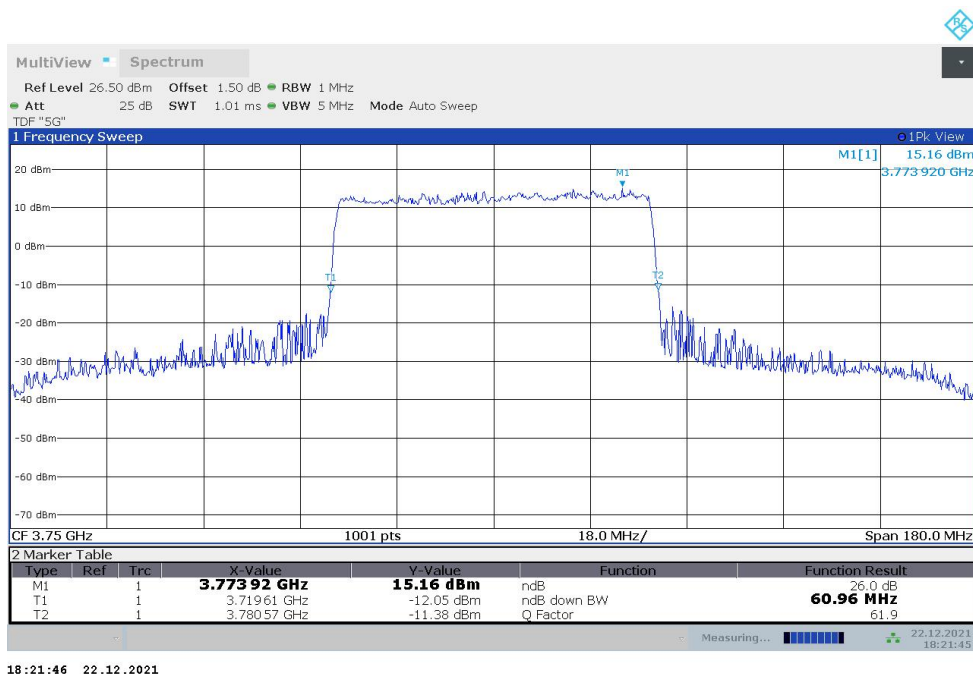

n78H,60MHz Bandwidth,DFT-s-QPSK (-26dBc BW)