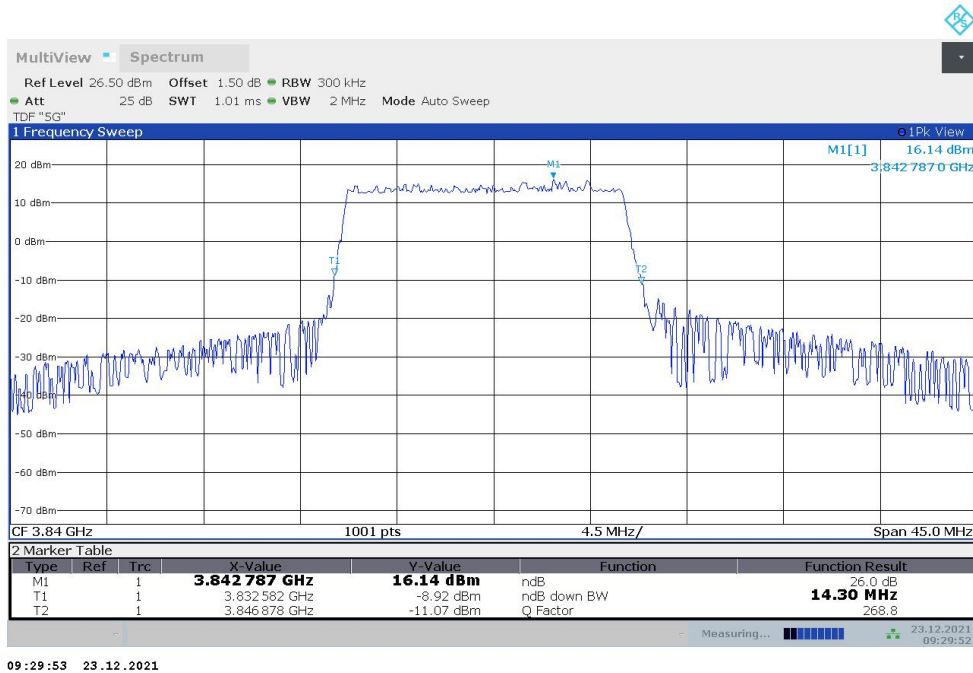

n77H,15MHz(-26dBc)

Frequency (MHz)	Emission Bandwidth (-26dBc) (MHz)	
	DFT-s-pi/2 BPSK	DFT-s-QPSK
3840	14.296	14.341

n77H,15MHz Bandwidth,DFT-s-pi/2 BPSK (-26dBc BW)