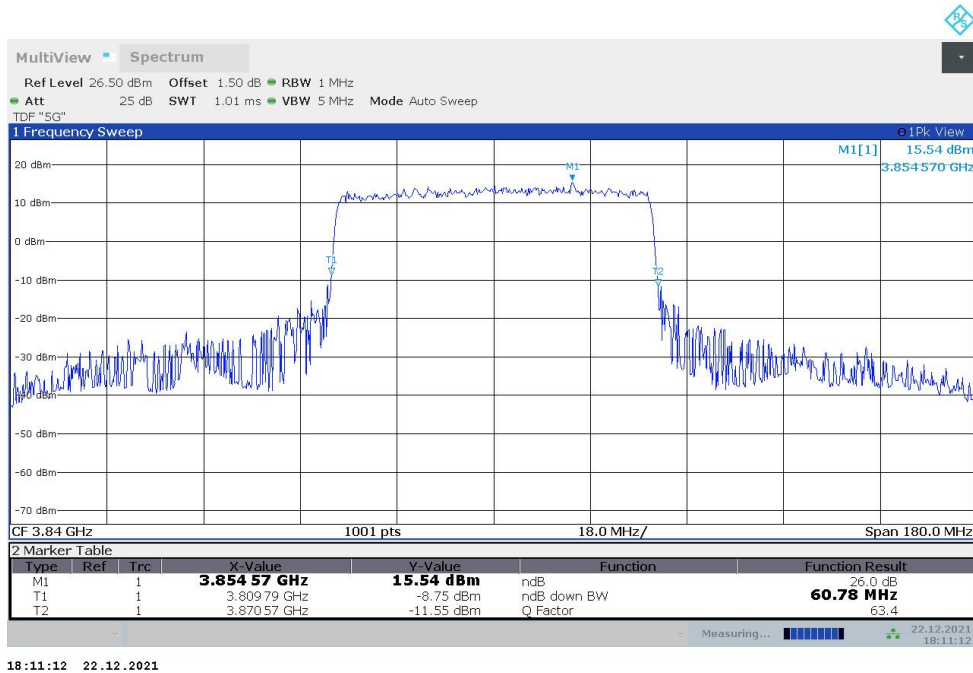

n77H,60MHz(-26dBc)

Frequency (MHz)	Emission Bandwidth (-26dBc) (MHz)	
	DFT-s-pi/2 BPSK	DFT-s-QPSK
3840	60.780	60.780

n77H,60MHz Bandwidth,DFT-s-pi/2 BPSK (-26dBc BW)