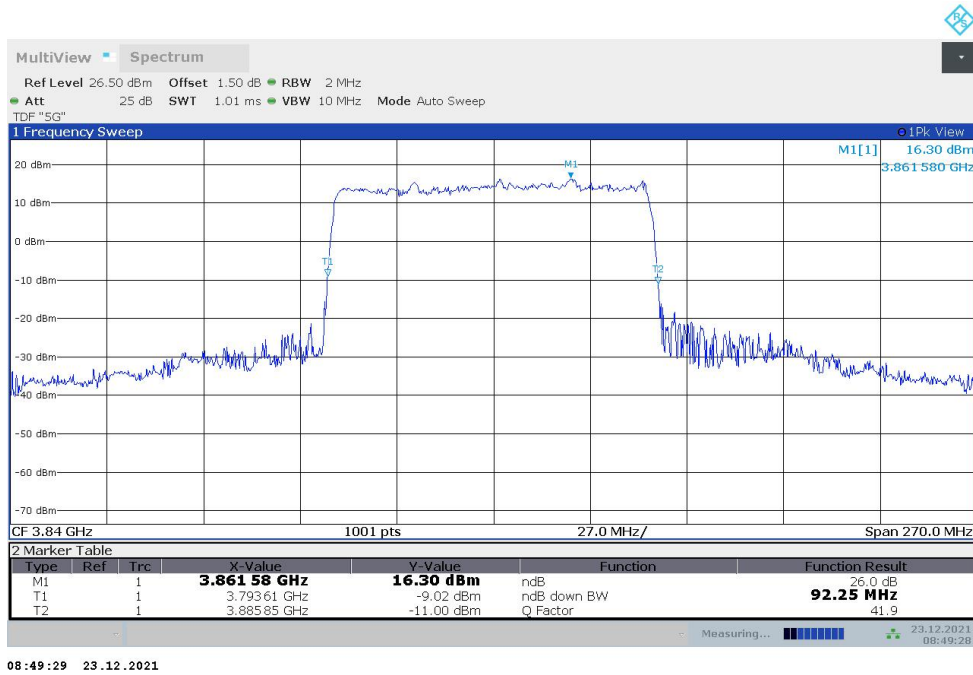

n77H,90MHz(-26dBc)

Frequency (MHz)	Emission Bandwidth (-26dBc) (MHz)	
	DFT-s-pi/2 BPSK	DFT-s-QPSK
3840	92.250	92.520

n77H,90MHz Bandwidth,DFT-s-pi/2 BPSK (-26dBc BW)