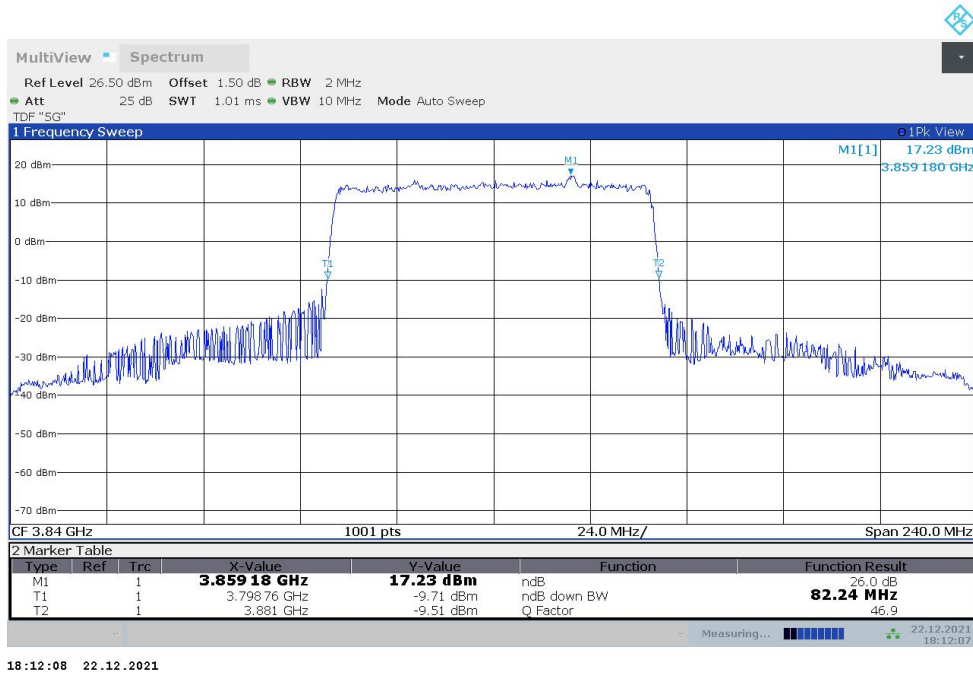

n77H,80MHz(-26dBc)

Frequency (MHz)	Emission Bandwidth (-26dBc) (MHz)	
	DFT-s-pi/2 BPSK	DFT-s-QPSK
3840	82.240	82.480

n77H,80MHz Bandwidth,DFT-s-pi/2 BPSK (-26dBc BW)