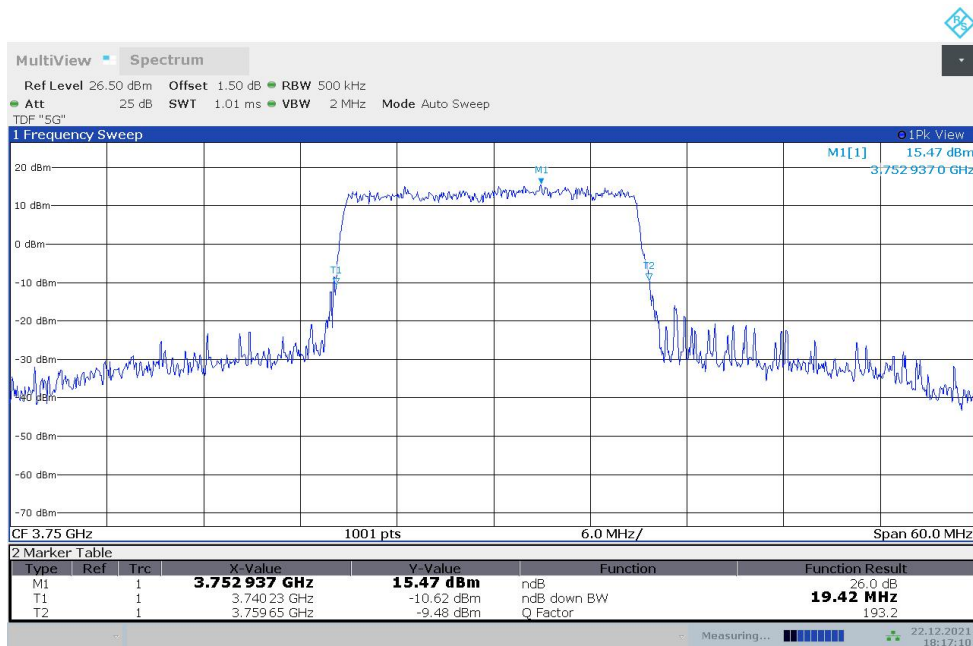

n78H,20MHz Bandwidth,DFT-s-QPSK (-26dBc BW)