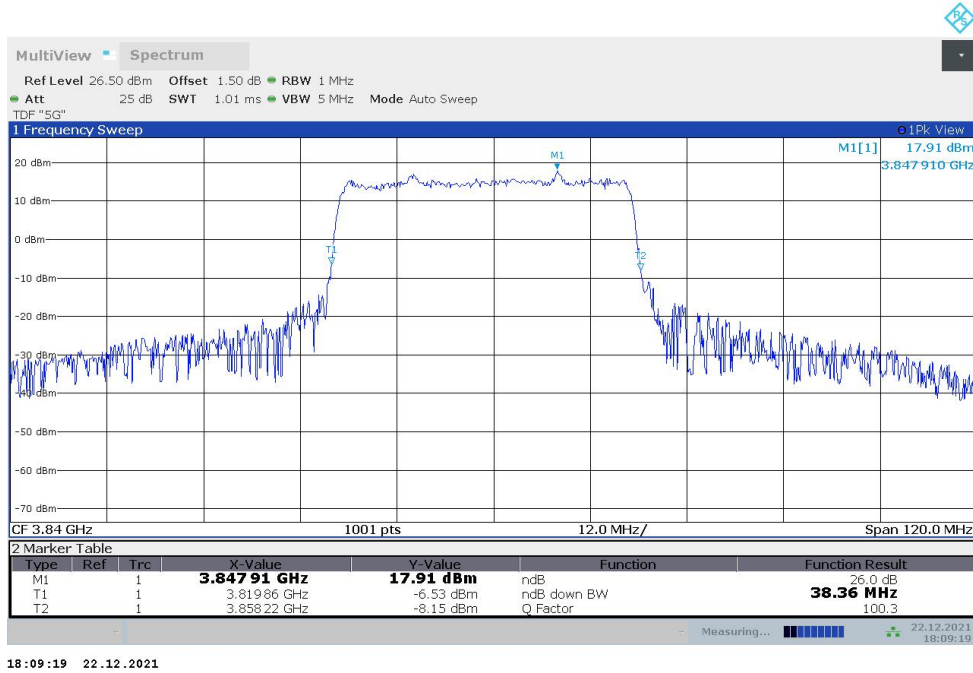

n77H,40MHz(-26dBc)

Frequency (MHz)	Emission Bandwidth (-26dBc) (MHz)	
	DFT-s-pi/2 BPSK	DFT-s-QPSK
3840	38.360	38.840

n77H,40MHz Bandwidth,DFT-s-pi/2 BPSK (-26dBc BW)