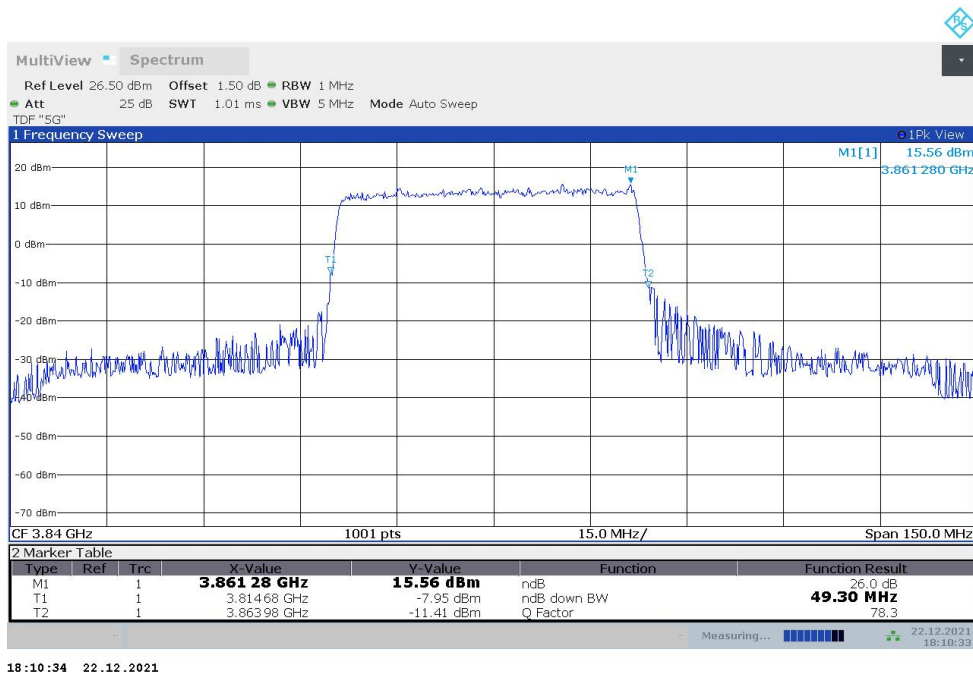

n77H,50MHz Bandwidth,DFT-s-QPSK (-26dBc BW)