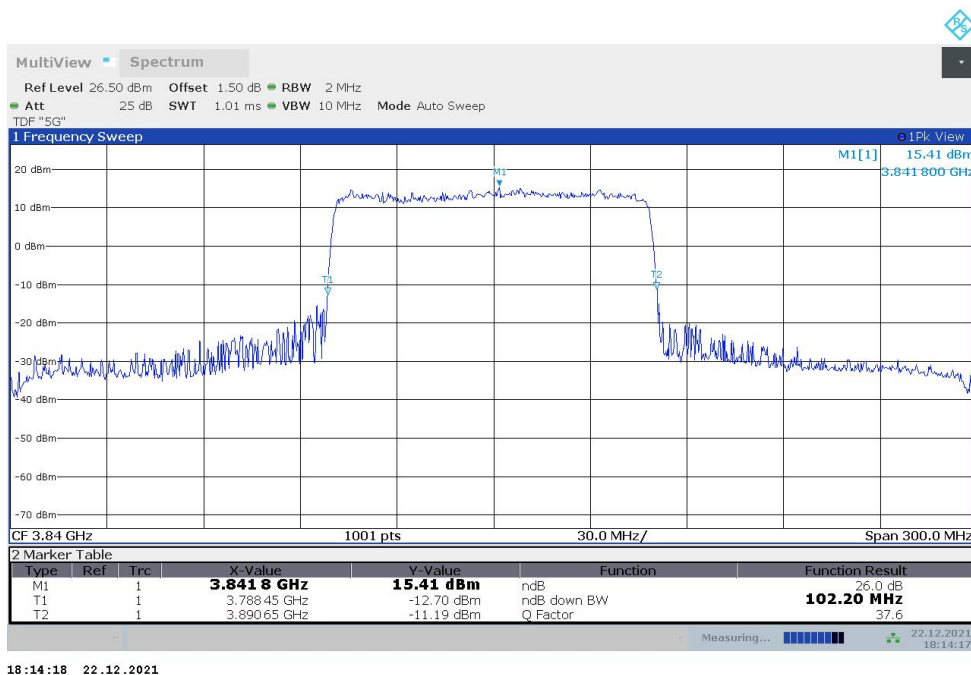

n77H,100MHz Bandwidth,DFT-s-QPSK (-26dBc BW)