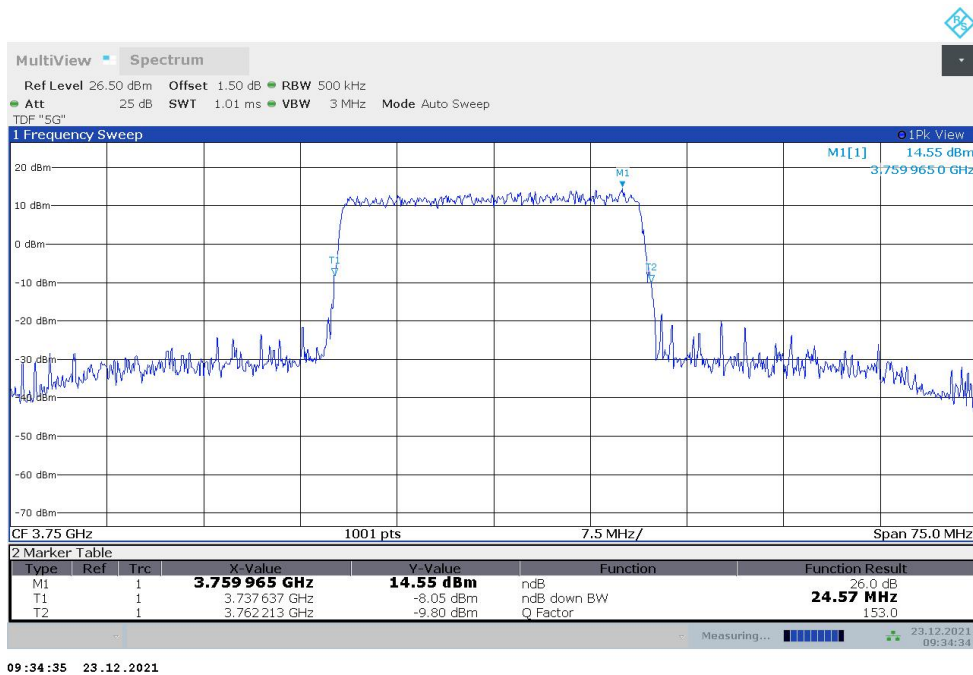

n78H,25MHz Bandwidth,DFT-s-QPSK (-26dBc BW)