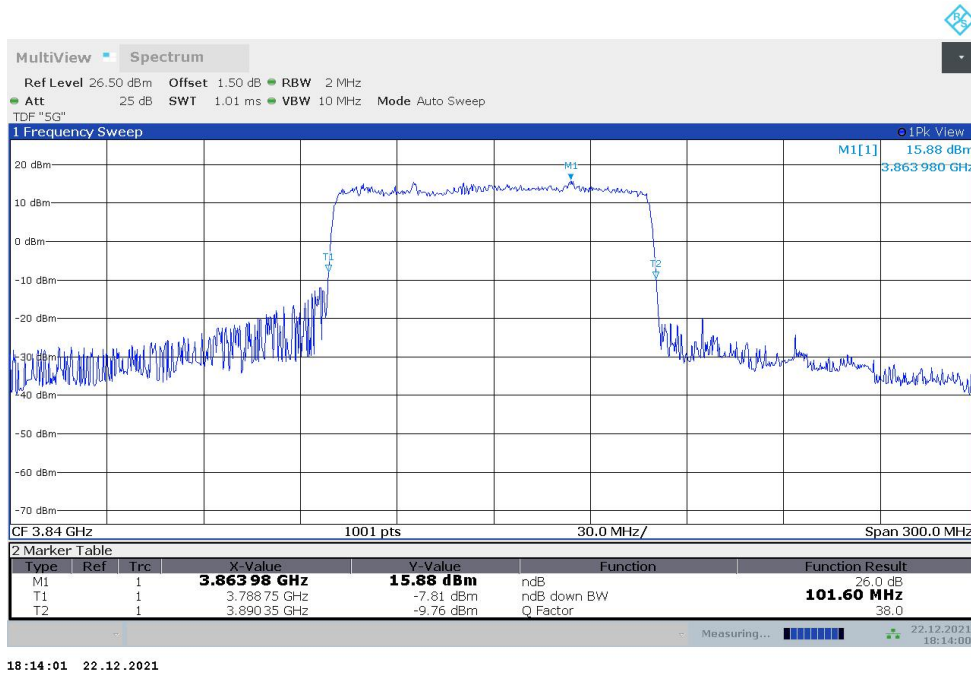

n77H,100MHz(-26dBc)

Frequency (MHz)	Emission Bandwidth (-26dBc) (MHz)	
	DFT-s-pi/2 BPSK	DFT-s-QPSK
3840	101.600	102.200

n77H,100MHz Bandwidth,DFT-s-pi/2 BPSK (-26dBc BW)