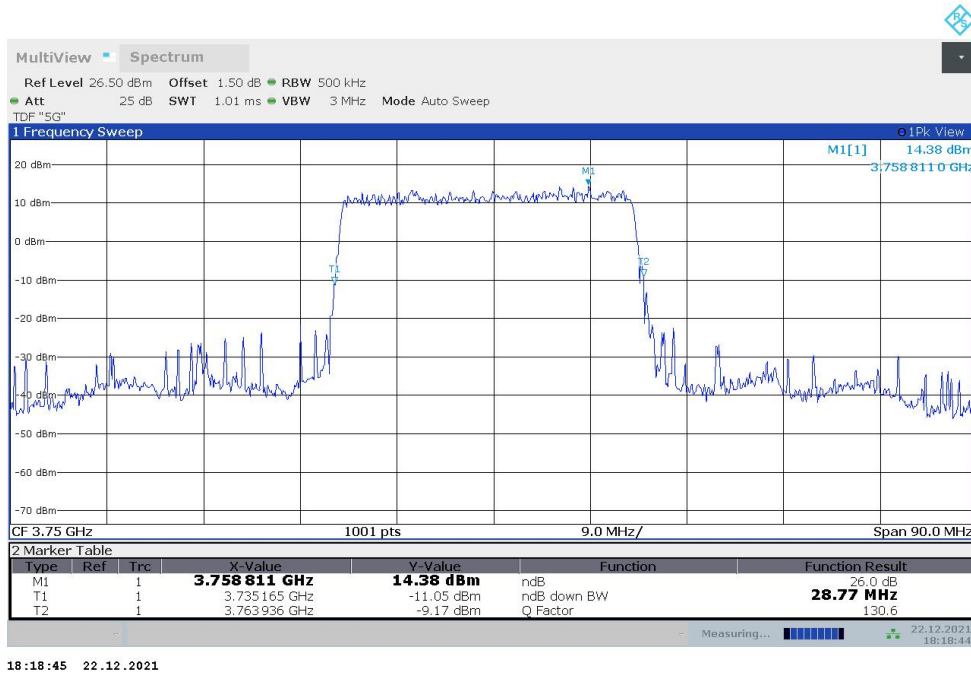

n78H,30MHz(-26dBc)

Frequency (MHz)	Emission Bandwidth (-26dBc) (MHz)	
	DFT-s-pi/2 BPSK	DFT-s-QPSK
3750	28.771	28.322

n78H,30MHz Bandwidth,DFT-s-pi/2 BPSK (-26dBc BW)