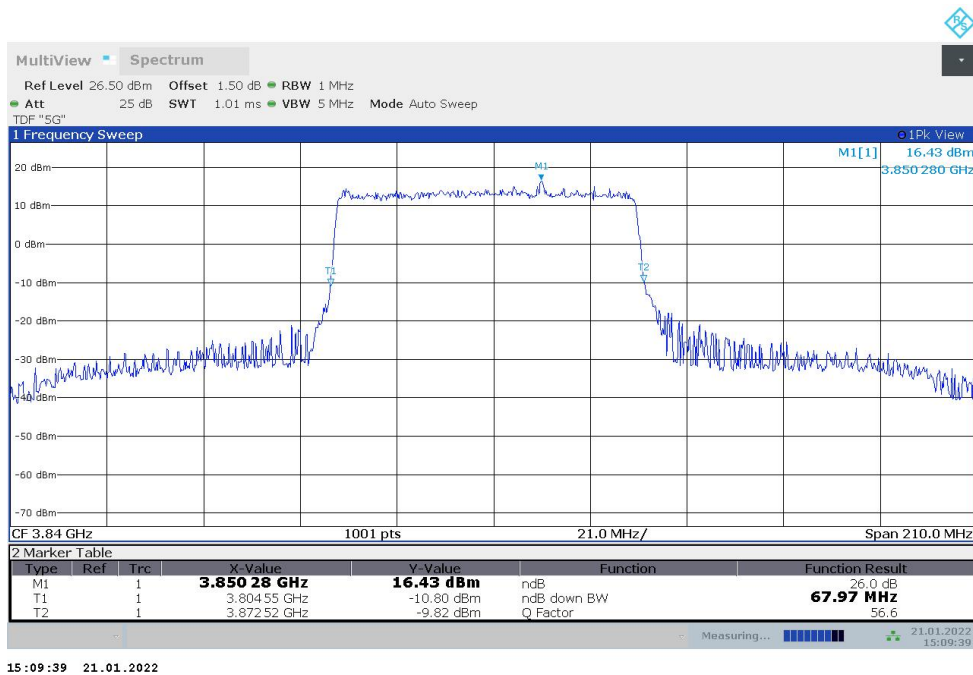

n77H,70MHz Bandwidth,DFT-s-QPSK (-26dBc BW)