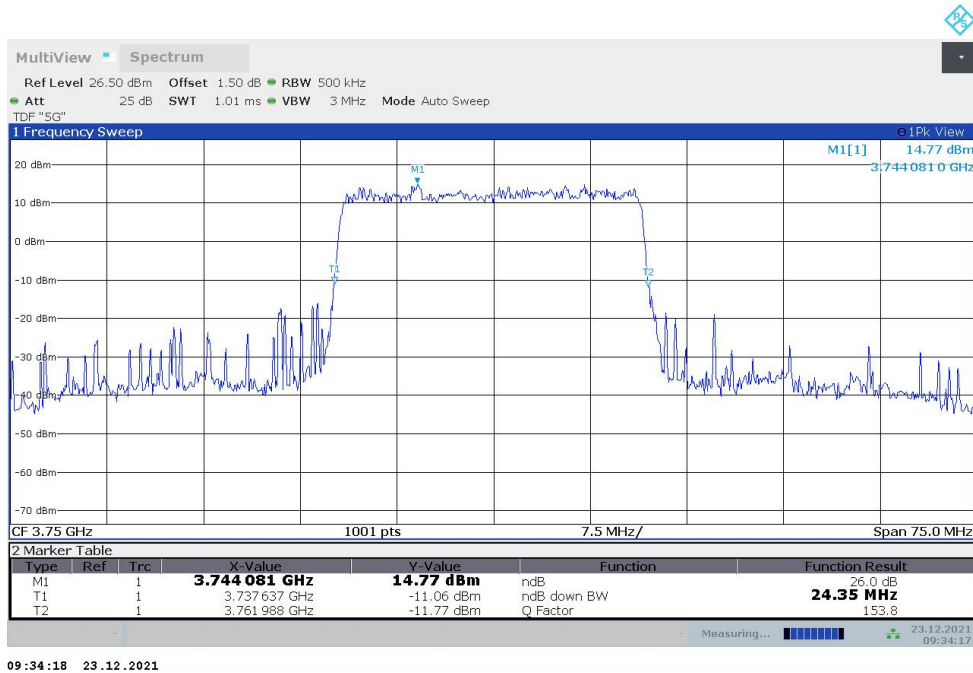

n78H,25MHz(-26dBc)

Frequency (MHz)	Emission Bandwidth (-26dBc) (MHz)	
	DFT-s-pi/2 BPSK	DFT-s-QPSK
3750	24.351	24.575

n78H,25MHz Bandwidth,DFT-s-pi/2 BPSK (-26dBc BW)