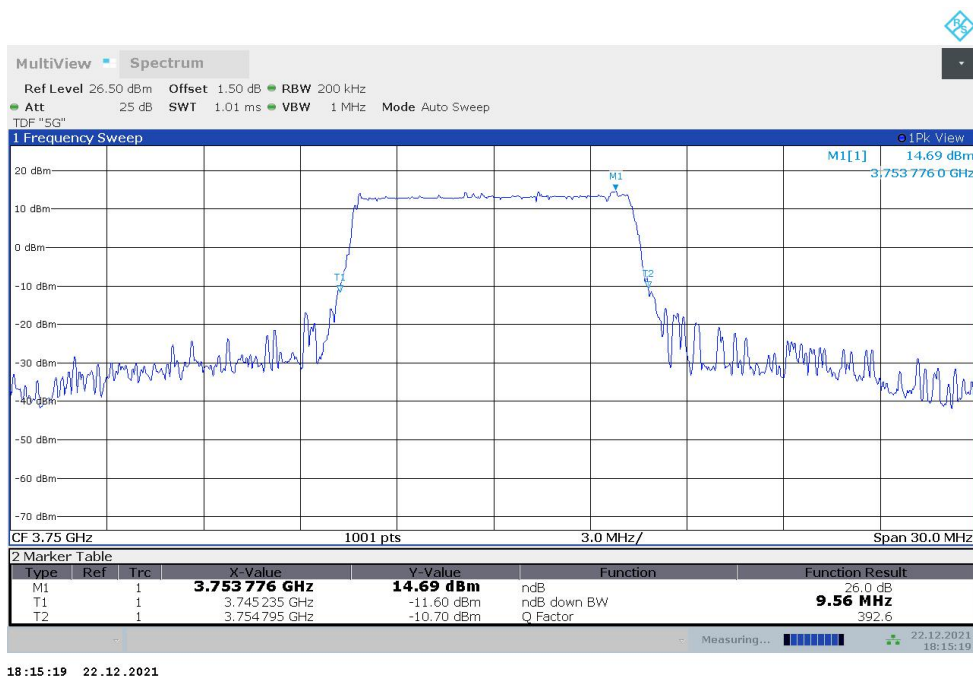

n78H,10MHz Bandwidth,DFT-s-QPSK (-26dBc BW)