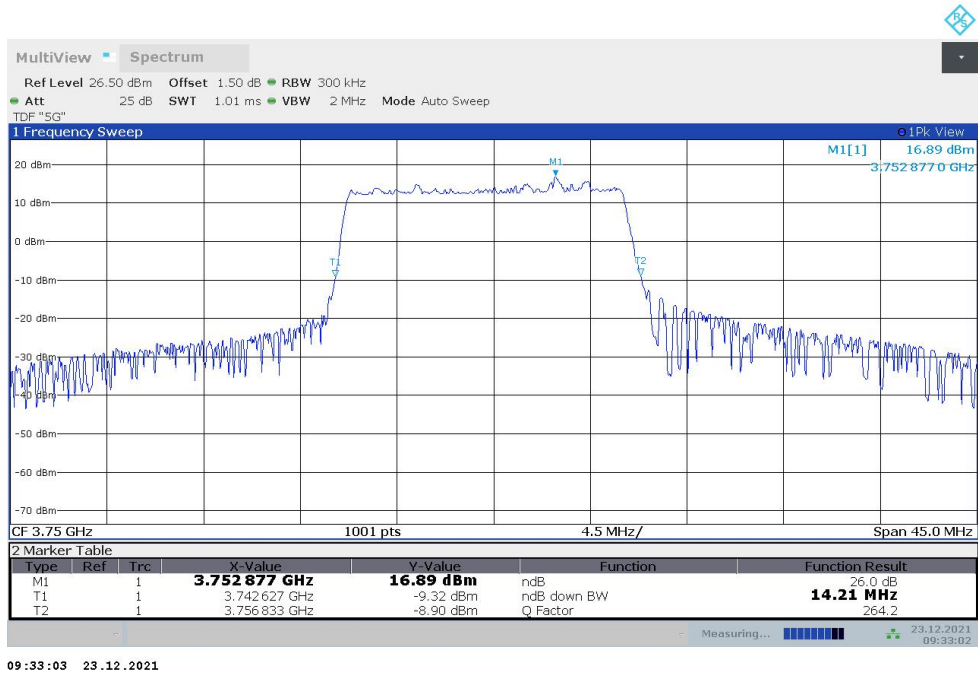

n78H,15MHz(-26dBc)

Frequency (MHz)	Emission Bandwidth (-26dBc) (MHz)	
	DFT-s-pi/2 BPSK	DFT-s-QPSK
3750	14.206	14.206

n78H,15MHz Bandwidth,DFT-s-pi/2 BPSK (-26dBc BW)