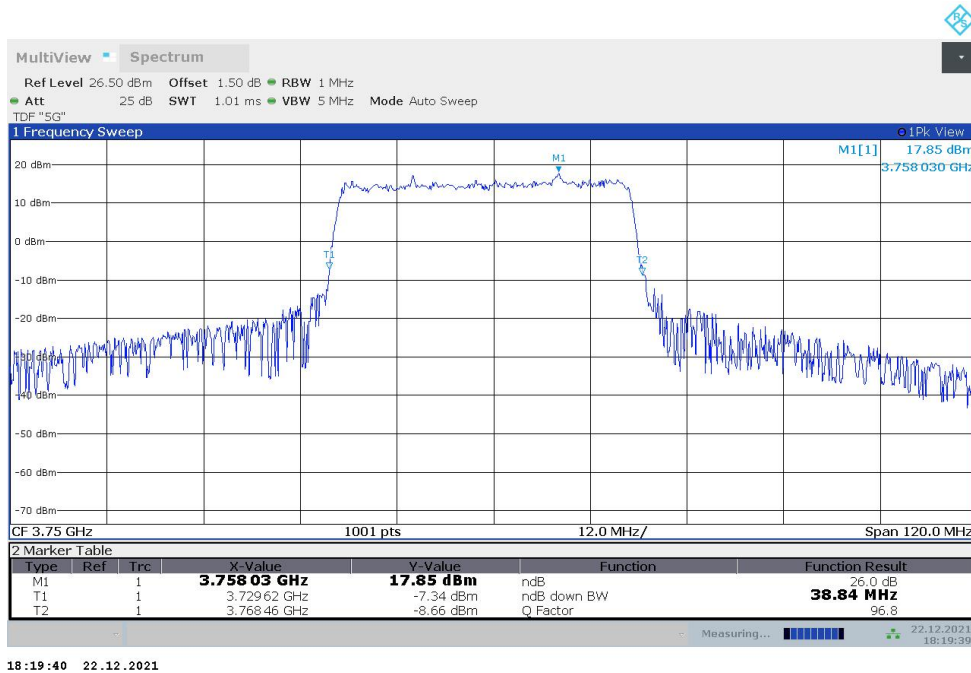

n78H,40MHz(-26dBc)

Frequency (MHz)	Emission Bandwidth (-26dBc) (MHz)	
	DFT-s-pi/2 BPSK	DFT-s-QPSK
3750	38.840	38.840

n78H,40MHz Bandwidth,DFT-s-pi/2 BPSK (-26dBc BW)