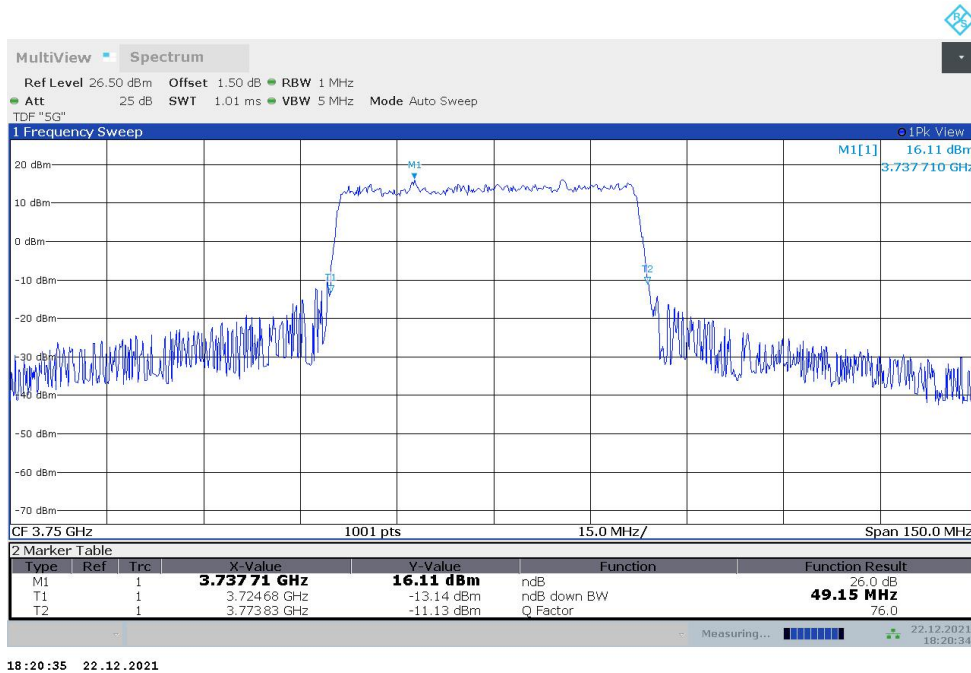

n78H,50MHz(-26dBc)

Frequency (MHz)	Emission Bandwidth (-26dBc) (MHz)	
	DFT-s-pi/2 BPSK	DFT-s-QPSK
3750	49.150	49.000

n78H,50MHz Bandwidth,DFT-s-pi/2 BPSK (-26dBc BW)