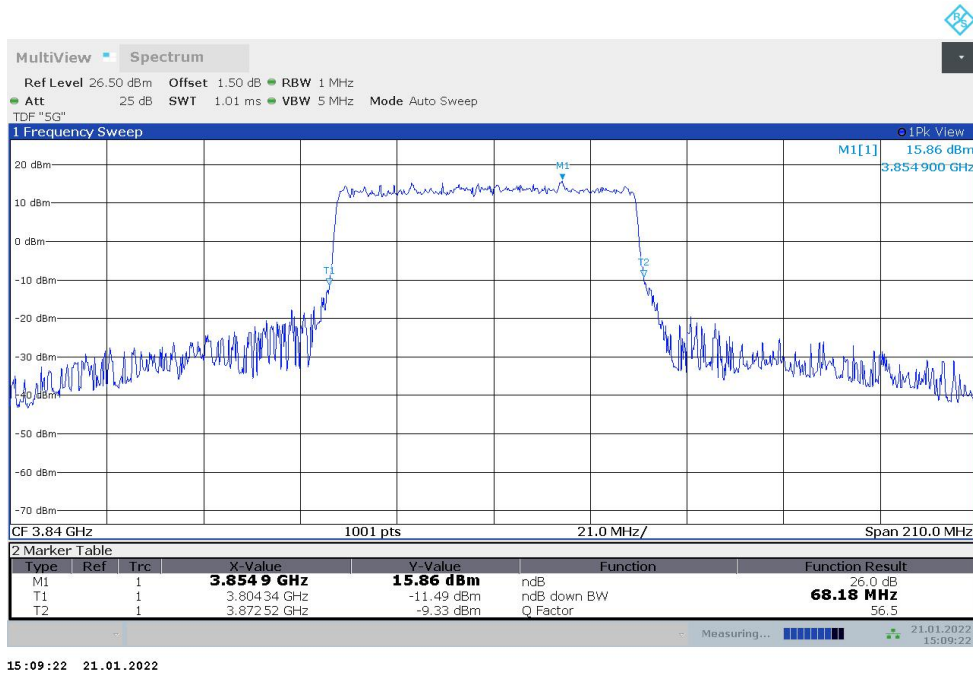

n77H,70MHz(-26dBc)

Frequency (MHz)	Emission Bandwidth (-26dBc) (MHz)	
	DFT-s-pi/2 BPSK	DFT-s-QPSK
3840	68.180	67.970

n77H,70MHz Bandwidth,DFT-s-pi/2 BPSK (-26dBc BW)