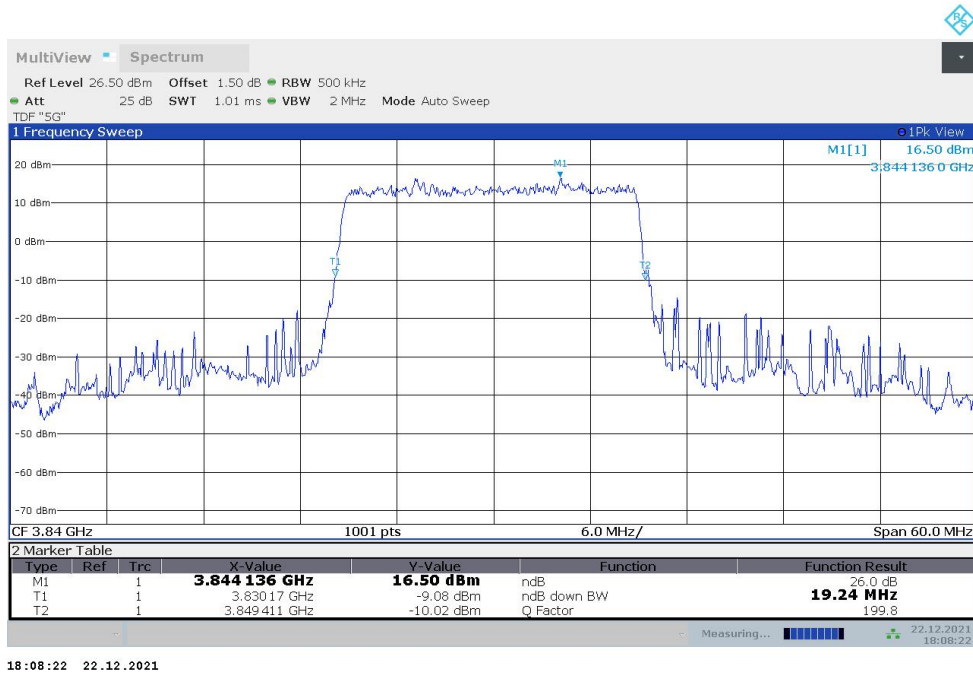

n77H,20MHz(-26dBc)

Frequency (MHz)	Emission Bandwidth (-26dBc) (MHz)	
	DFT-s-pi/2 BPSK	DFT-s-QPSK
3840	19.241	19.481

n77H,20MHz Bandwidth,DFT-s-pi/2 BPSK (-26dBc BW)