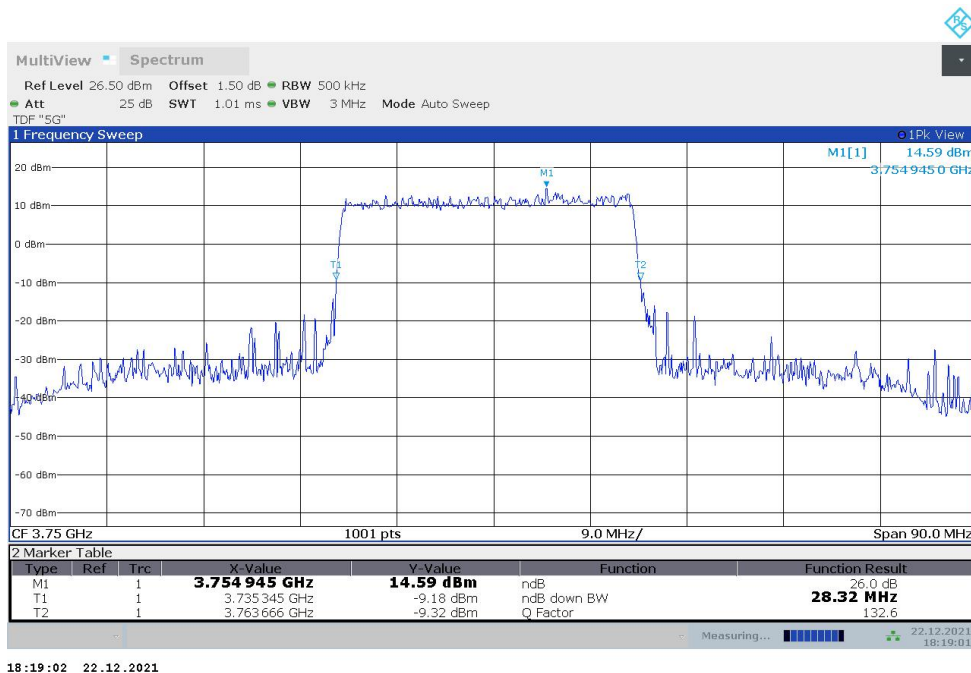

n78H,30MHz Bandwidth,DFT-s-QPSK (-26dBc BW)