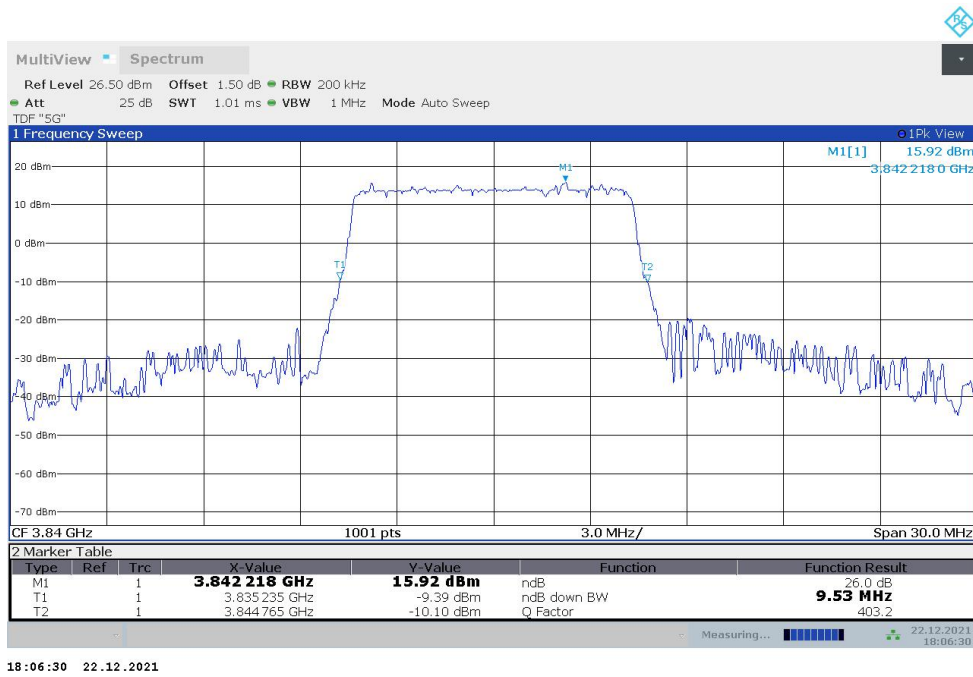

n77H

n77H,10MHz(-26dBc)

Frequency (MHz)	Emission Bandwidth (-26dBc) (MHz)	
	DFT-s-pi/2 BPSK	DFT-s-QPSK
3840	9.530	9.530

n77H,10MHz Bandwidth,DFT-s-pi/2 BPSK (-26dBc BW)

n77H,10MHz Bandwidth,DFT-s-QPSK (-26dBc BW)