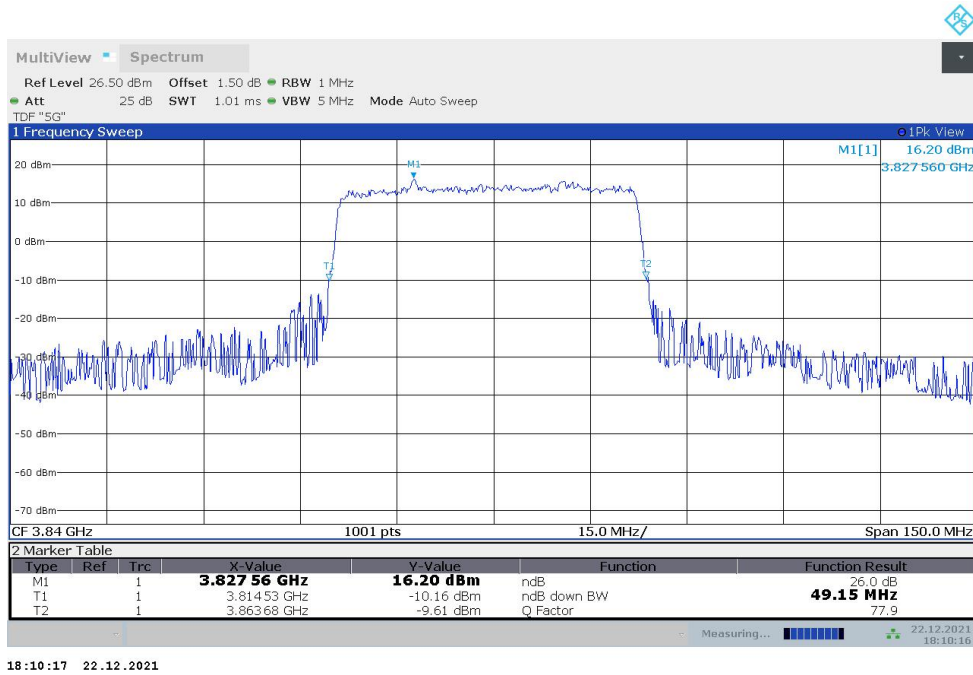

n77H,50MHz(-26dBc)

Frequency (MHz)	Emission Bandwidth (-26dBc) (MHz)	
	DFT-s-pi/2 BPSK	DFT-s-QPSK
3840	49.150	49.300

n77H,50MHz Bandwidth,DFT-s-pi/2 BPSK (-26dBc BW)