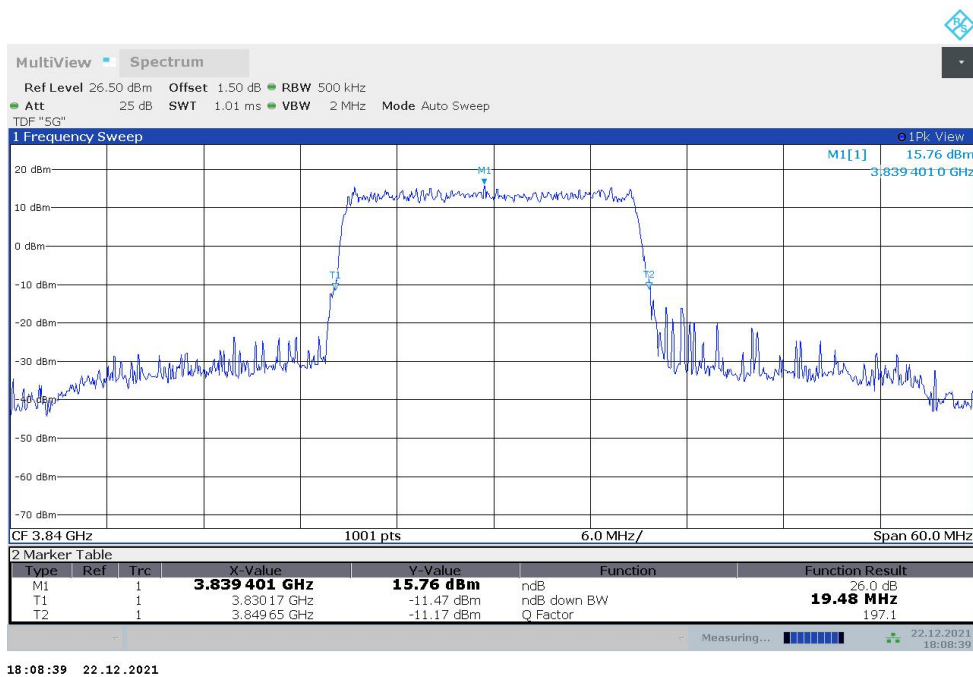

n77H,20MHz Bandwidth,DFT-s-QPSK (-26dBc BW)