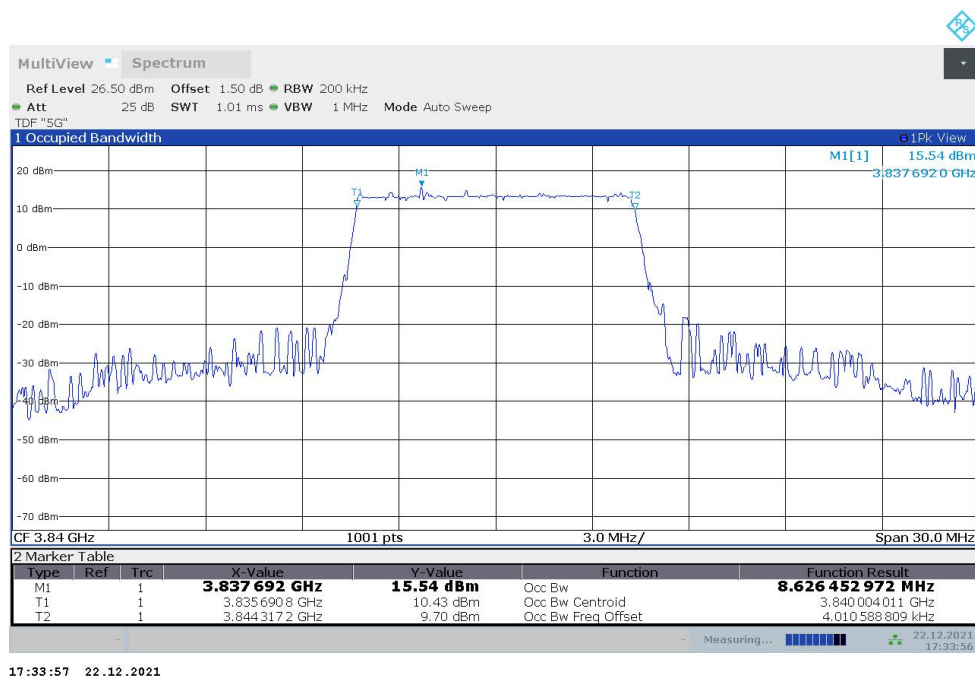

**n77L,90MHz(99%)**

Frequency (MHz)	Occupied Bandwidth (99%) (MHz)	
	DFT-s-pi/2 BPSK	DFT-s-QPSK
3500.01	87.266	87.309

**n77L,90MHz Bandwidth,DFT-s-pi/2 BPSK (99% BW)**

**n77L,90MHz Bandwidth,DFT-s-QPSK (99% BW)**

n77H  
n77H,10MHz(99%)

Frequency (MHz)	Occupied Bandwidth (99%) (MHz)	
	DFT-s-pi/2 BPSK	DFT-s-QPSK
3840	8.605	8.626

n77H,10MHz Bandwidth,DFT-s-pi/2 BPSK (99% BW)

n77H,10MHz Bandwidth,DFT-s-QPSK (99% BW)

**n77H,15MHz(99%)**