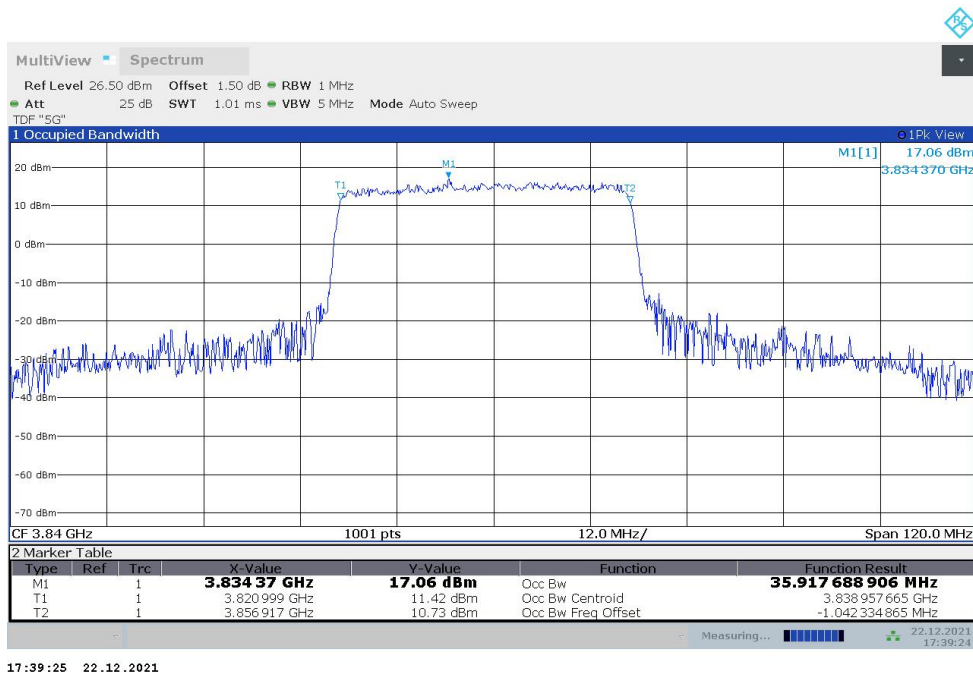

n77H,40MHz Bandwidth,DFT-s-QPSK (99% BW)