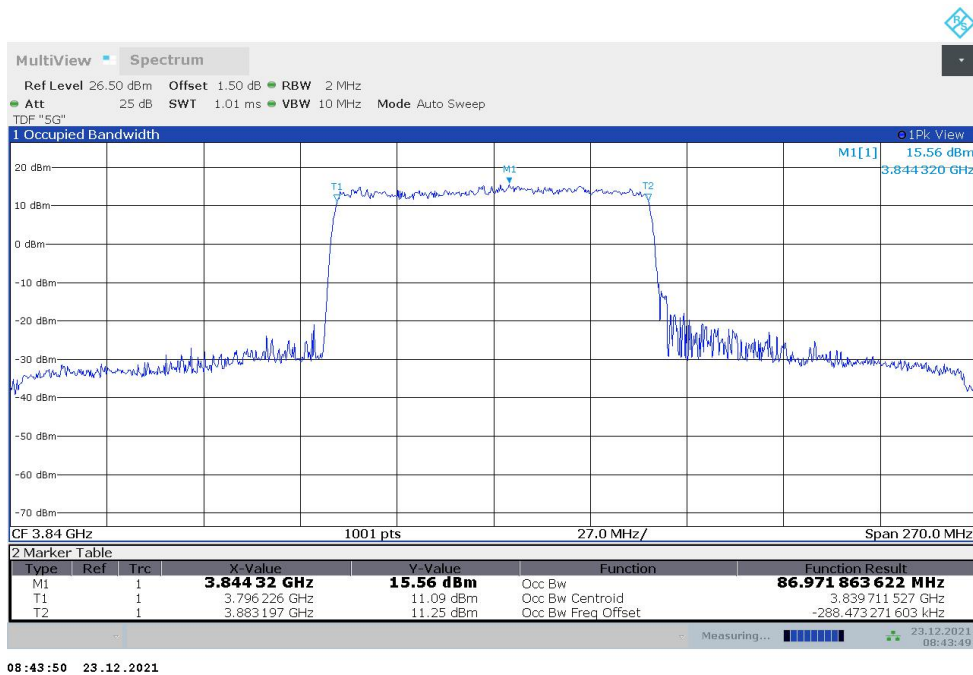

n77H,90MHz Bandwidth,DFT-s-QPSK (99% BW)