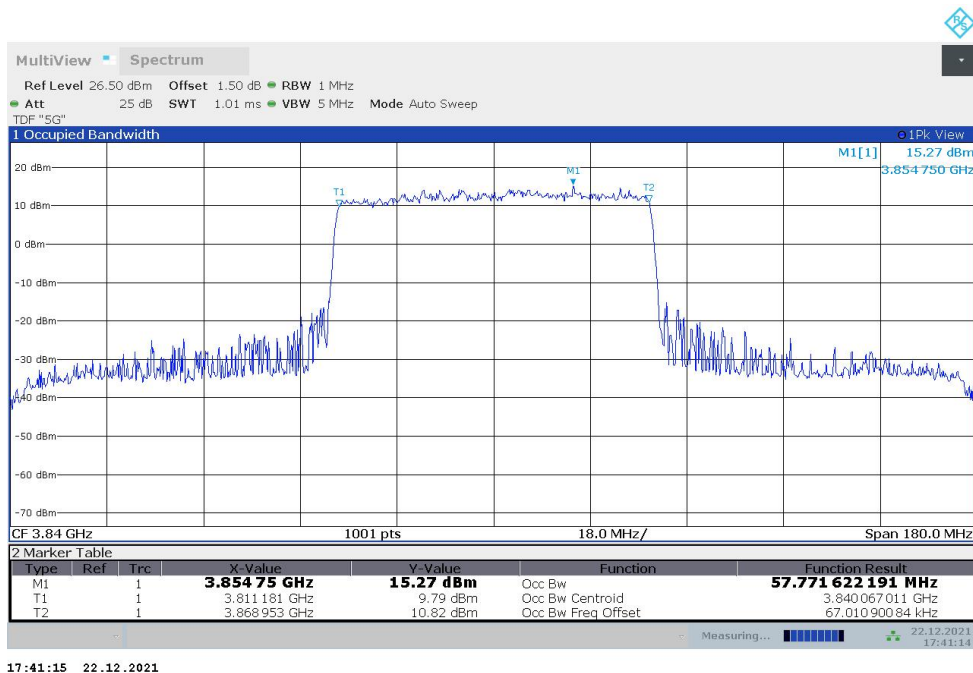

n77H,60MHz Bandwidth,DFT-s-QPSK (99% BW)