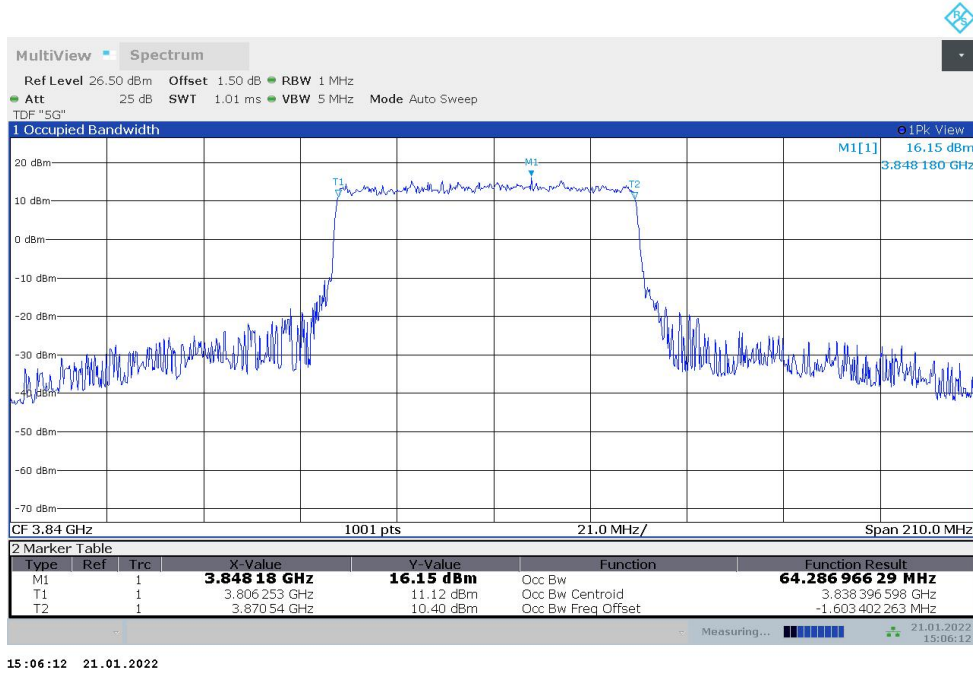

n77H,70MHz(99%)

Frequency (MHz)	Occupied Bandwidth (99%) (MHz)	
	DFT-s-pi/2 BPSK	DFT-s-QPSK
3840	64.287	64.445

n77H,70MHz Bandwidth,DFT-s-pi/2 BPSK (99% BW)