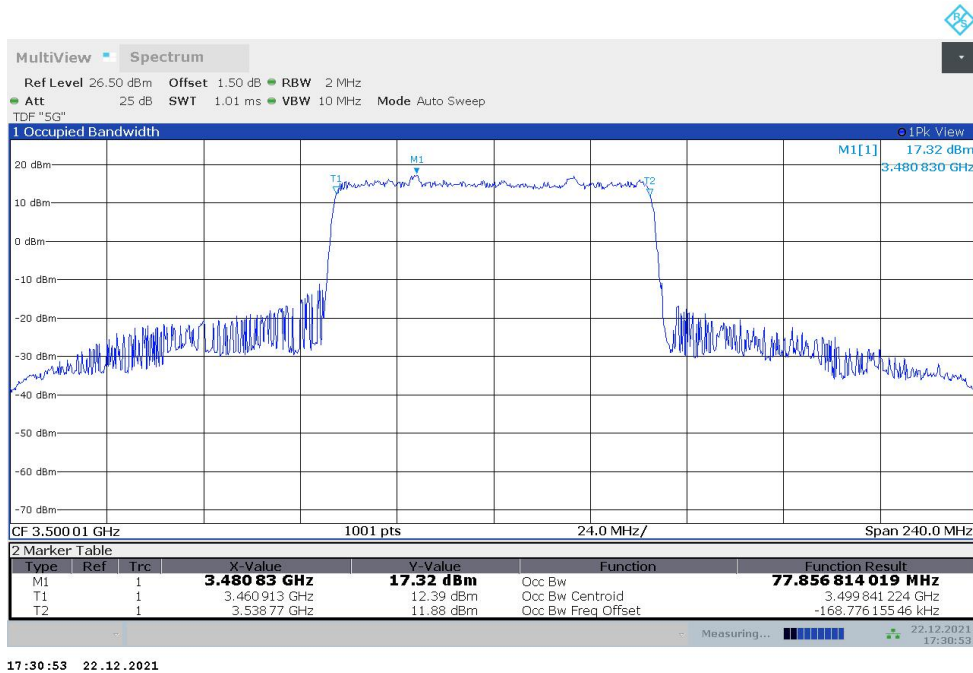

**n77L,80MHz(99%)**

Frequency (MHz)	Occupied Bandwidth (99%) (MHz)	
	DFT-s-pi/2 BPSK	DFT-s-QPSK
3500.01	77.857	77.552

**n77L,80MHz Bandwidth,DFT-s-pi/2 BPSK (99% BW)**

**n77L,80MHz Bandwidth,DFT-s-QPSK (99% BW)**