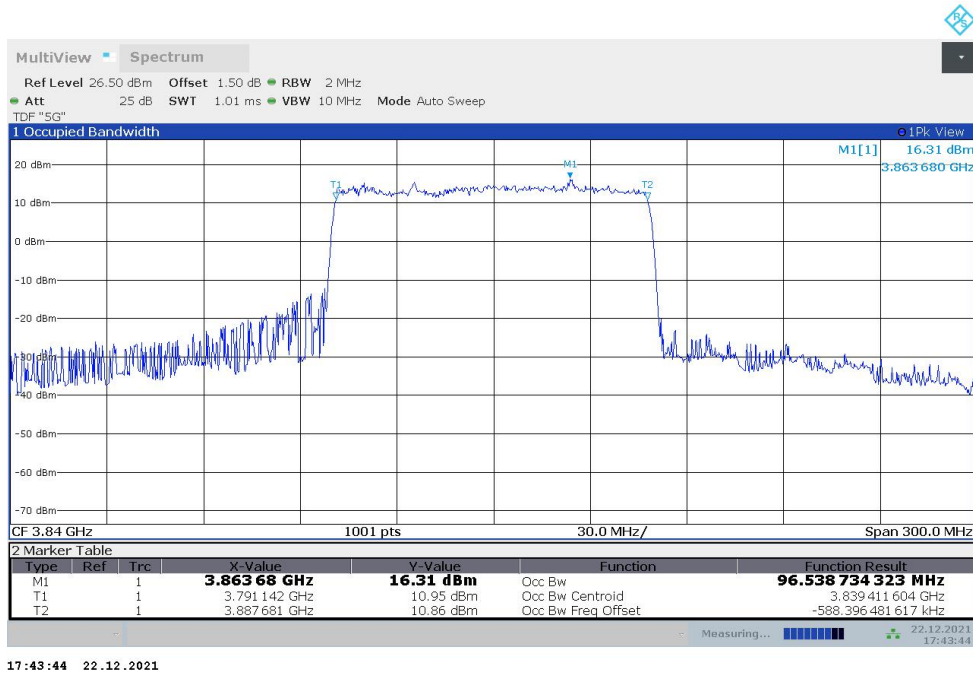

n77H,100MHz(99%)

Frequency (MHz)	Occupied Bandwidth (99%) (MHz)	
	DFT-s-pi/2 BPSK	DFT-s-QPSK
3840	96.539	96.630

n77H,100MHz Bandwidth,DFT-s-pi/2 BPSK (99% BW)