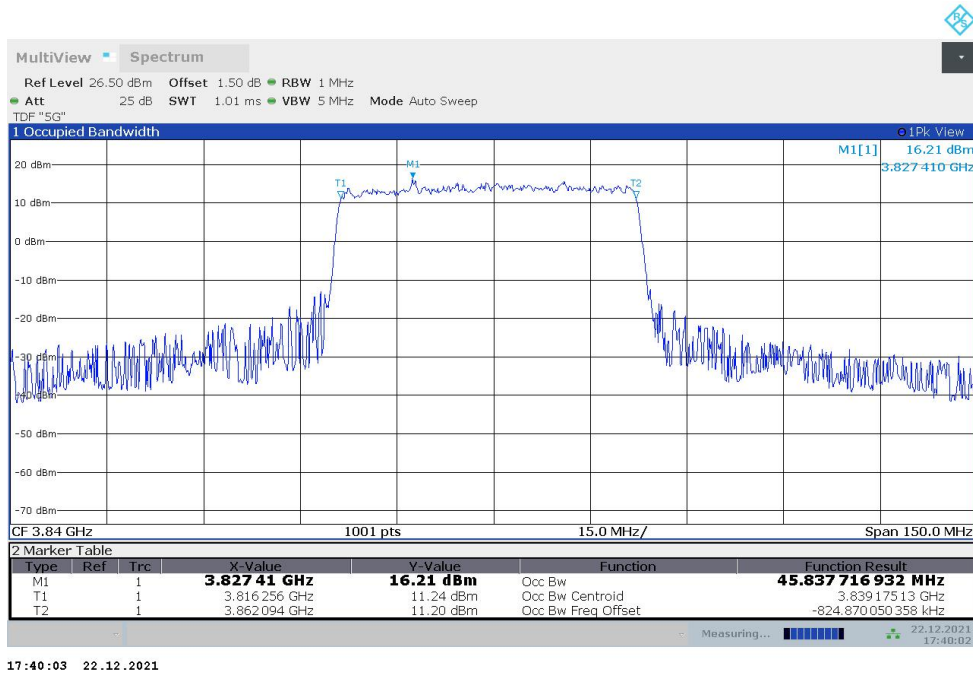

n77H,50MHz(99%)

Frequency (MHz)	Occupied Bandwidth (99%) (MHz)	
	DFT-s-pi/2 BPSK	DFT-s-QPSK
3840	45.838	45.899

n77H,50MHz Bandwidth,DFT-s-pi/2 BPSK (99% BW)