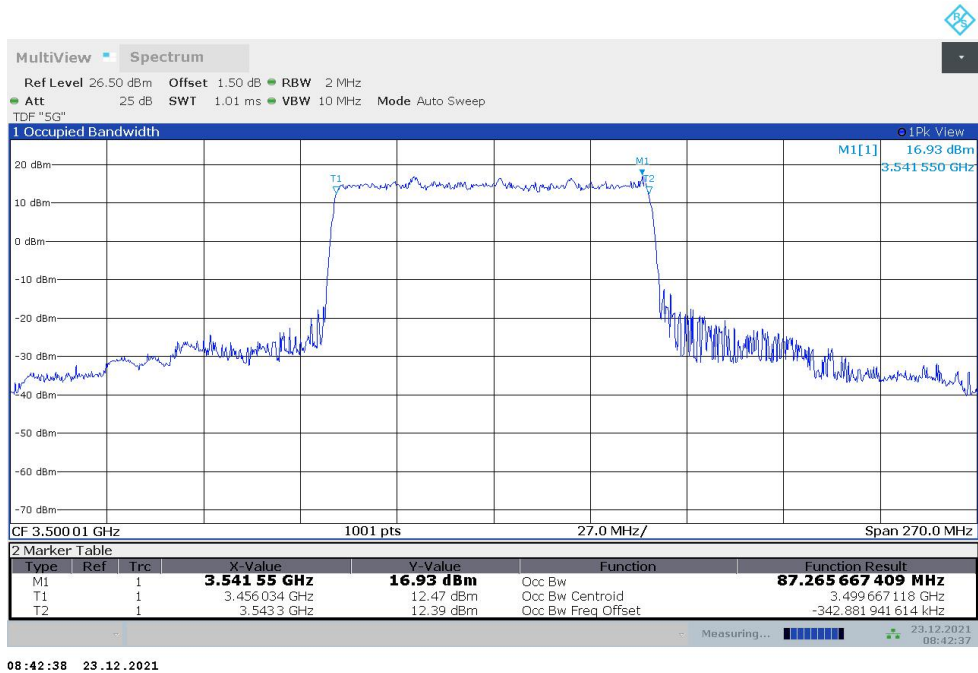

**n77L,80MHz(99%)**

Frequency (MHz)	Occupied Bandwidth (99%) (MHz)	
	DFT-s-pi/2 BPSK	DFT-s-QPSK
3500.01	77.857	77.552

**n77L,80MHz Bandwidth,DFT-s-pi/2 BPSK (99% BW)**

**n77L,80MHz Bandwidth,DFT-s-QPSK (99% BW)**

**n77L,90MHz(99%)**

Frequency (MHz)	Occupied Bandwidth (99%) (MHz)	
	DFT-s-pi/2 BPSK	DFT-s-QPSK
3500.01	87.266	87.309

**n77L,90MHz Bandwidth,DFT-s-pi/2 BPSK (99% BW)**

**n77L,90MHz Bandwidth,DFT-s-QPSK (99% BW)**