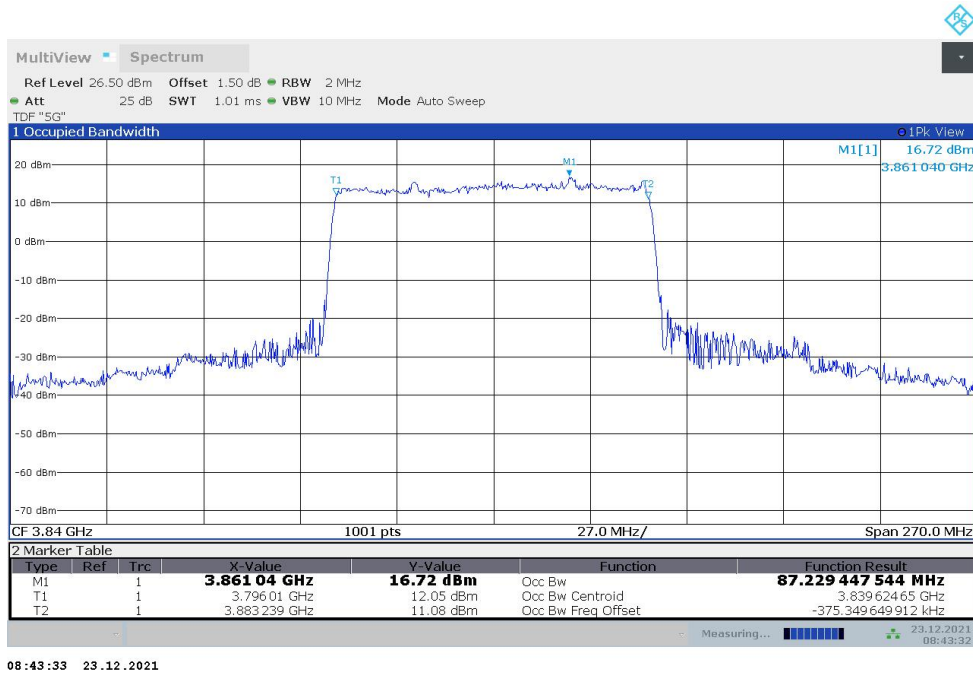

n77H,90MHz(99%)

Frequency (MHz)	Occupied Bandwidth (99%) (MHz)	
	DFT-s-pi/2 BPSK	DFT-s-QPSK
3840	87.229	86.972

n77H,90MHz Bandwidth,DFT-s-pi/2 BPSK (99% BW)