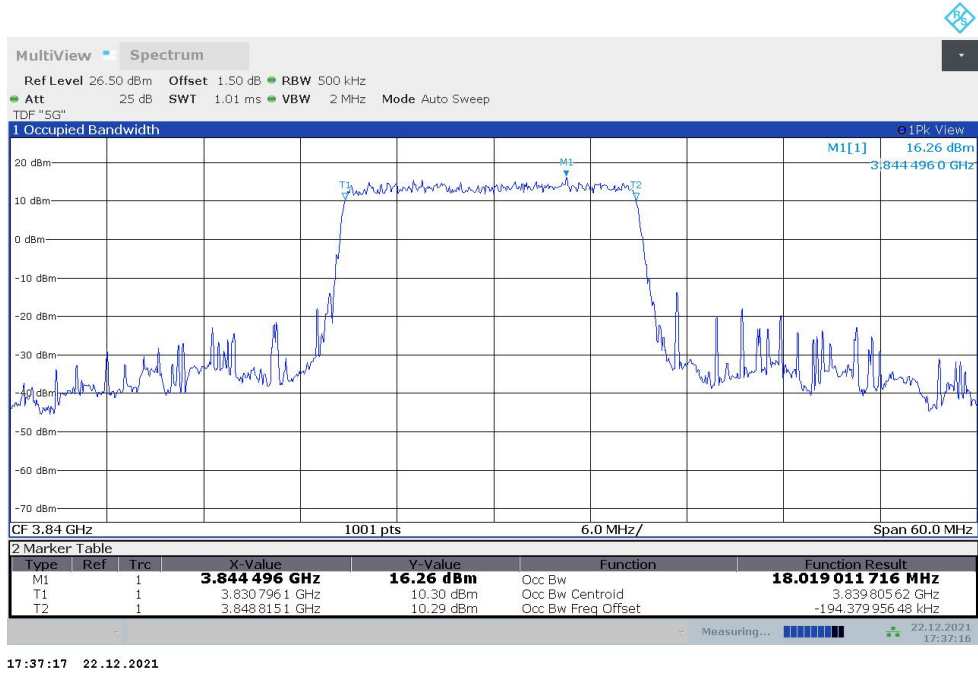

n77H,20MHz(99%)

Frequency (MHz)	Occupied Bandwidth (99%) (MHz)	
	DFT-s-pi/2 BPSK	DFT-s-QPSK
3840	18.019	18.026

n77H,20MHz Bandwidth,DFT-s-pi/2 BPSK (99% BW)