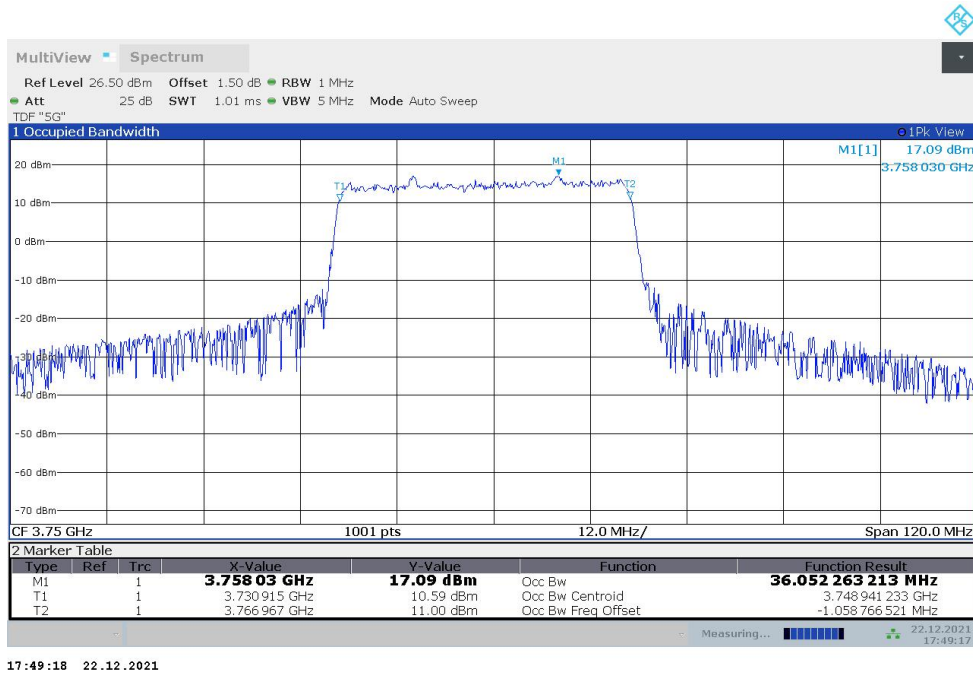

n78H,40MHz(99%)

Frequency (MHz)	Occupied Bandwidth (99%) (MHz)	
	DFT-s-pi/2 BPSK	DFT-s-QPSK
3750	36.052	36.066

n78H,40MHz Bandwidth,DFT-s-pi/2 BPSK (99% BW)