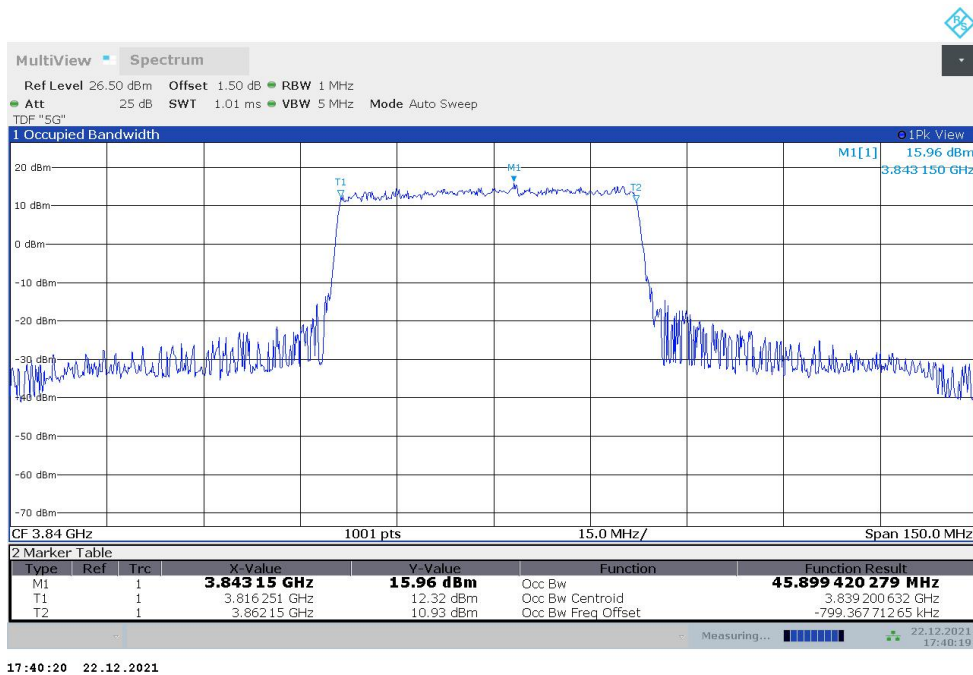

n77H,50MHz Bandwidth,DFT-s-QPSK (99% BW)