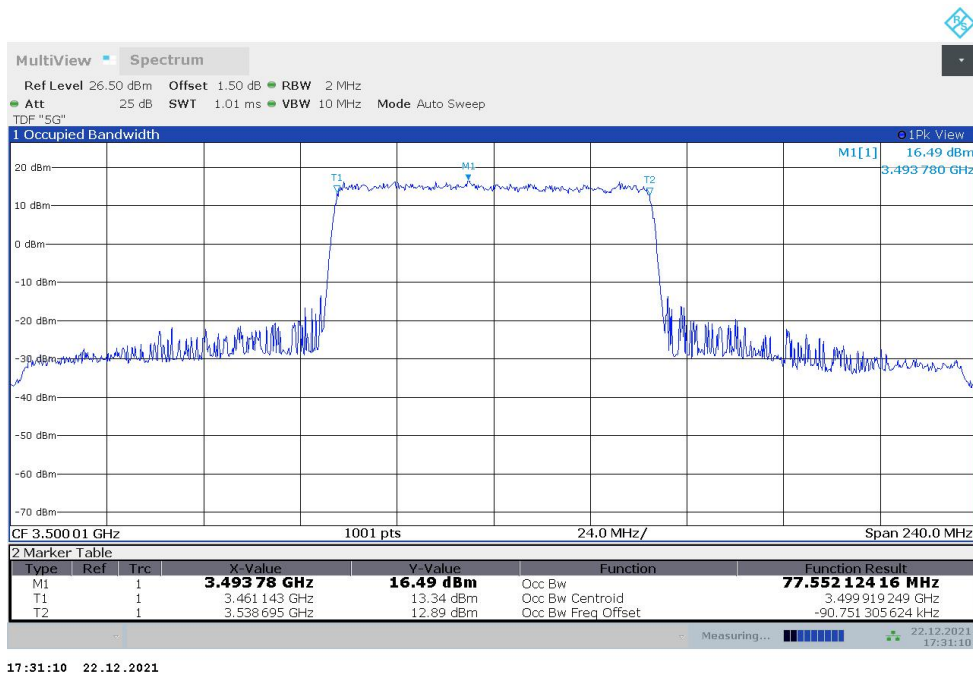

**n77L,80MHz(99%)**

Frequency (MHz)	Occupied Bandwidth (99%) (MHz)	
	DFT-s-pi/2 BPSK	DFT-s-QPSK
3500.01	77.857	77.552

**n77L,80MHz Bandwidth,DFT-s-pi/2 BPSK (99% BW)**

**n77L,80MHz Bandwidth,DFT-s-QPSK (99% BW)**