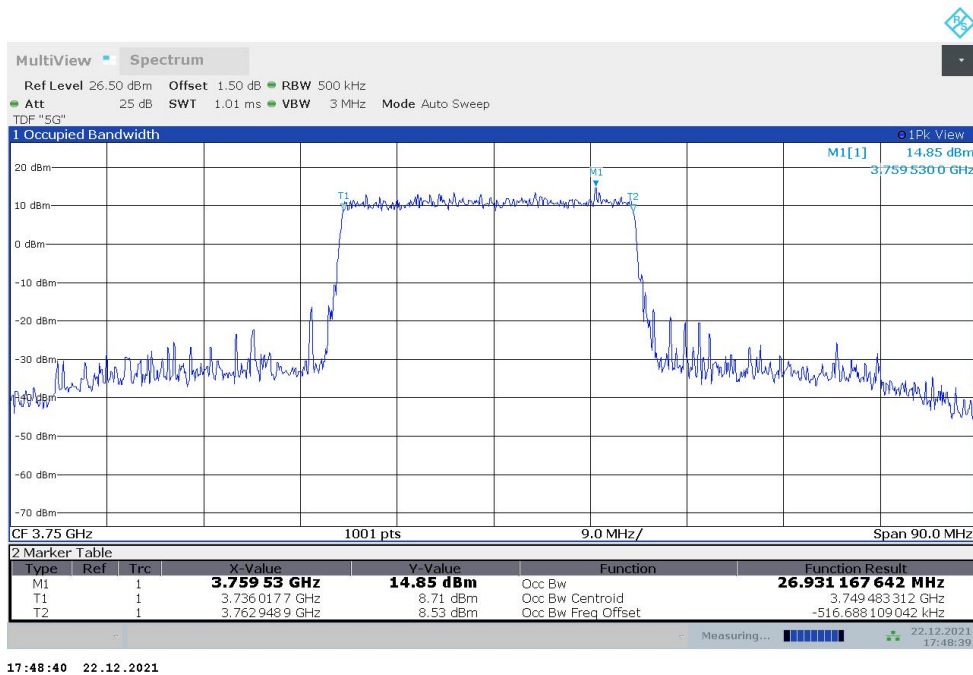

n78H,30MHz Bandwidth,DFT-s-QPSK (99% BW)