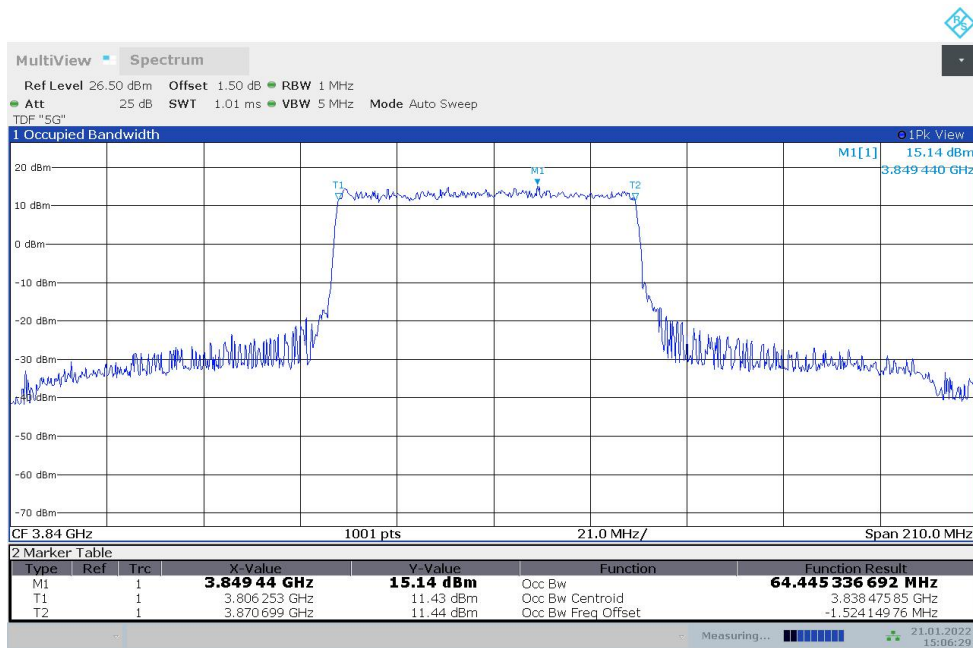

n77H,70MHz Bandwidth,DFT-s-QPSK (99% BW)