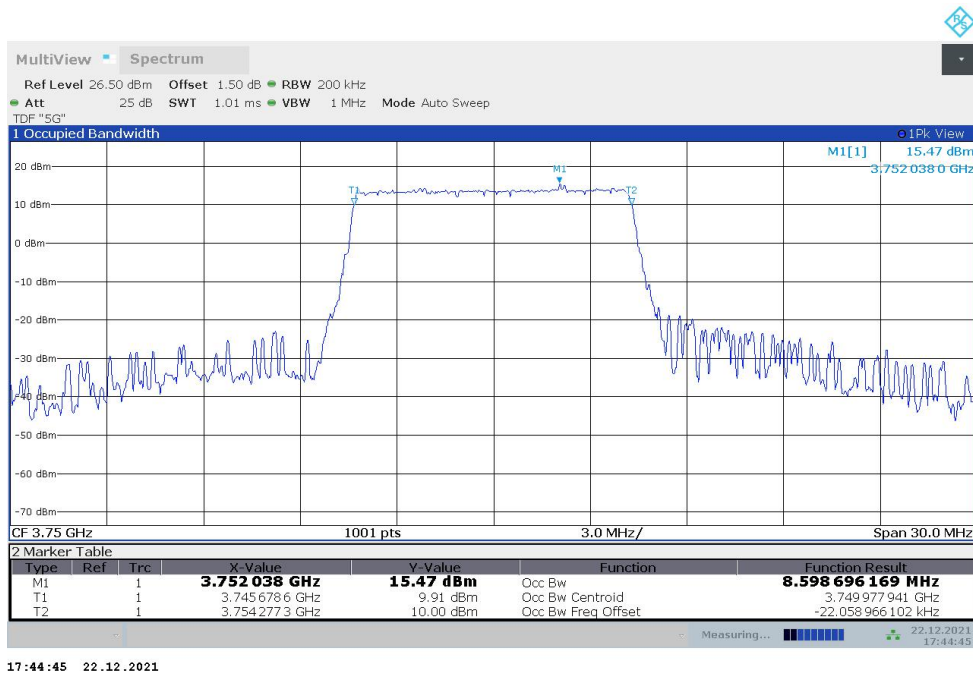

**n77H,100MHz(99%)**

Frequency (MHz)	Occupied Bandwidth (99%) (MHz)	
	DFT-s-pi/2 BPSK	DFT-s-QPSK
3840	96.539	96.630

**n77H,100MHz Bandwidth,DFT-s-pi/2 BPSK (99% BW)**

**n77H,100MHz Bandwidth,DFT-s-QPSK (99% BW)**

**n78H**  
**n78H,10MHz(99%)**

Frequency (MHz)	Occupied Bandwidth (99%) (MHz)	
	DFT-s-pi/2 BPSK	DFT-s-QPSK
3750	8.599	8.628

**n78H,10MHz Bandwidth,DFT-s-pi/2 BPSK (99% BW)**

17:44:45 22.12.2021

**n78H,10MHz Bandwidth,DFT-s-QPSK (99% BW)**