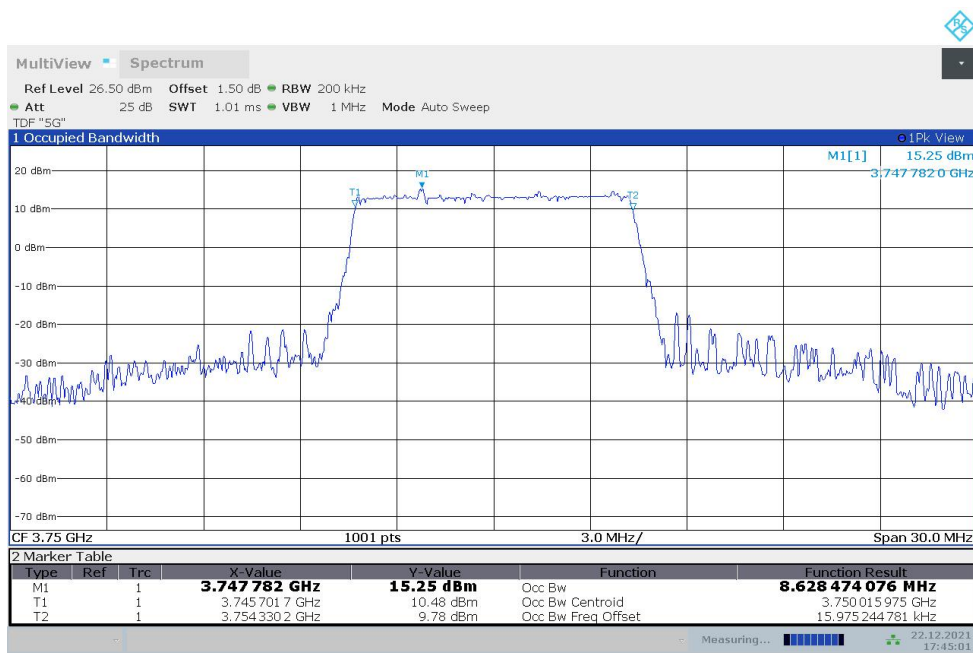

**n78H**  
**n78H,10MHz(99%)**

Frequency (MHz)	Occupied Bandwidth (99%) (MHz)	
	DFT-s-pi/2 BPSK	DFT-s-QPSK
3750	8.599	8.628

**n78H,10MHz Bandwidth,DFT-s-pi/2 BPSK (99% BW)**

17:44:45 22.12.2021

**n78H,10MHz Bandwidth,DFT-s-QPSK (99% BW)**

17:45:02 22.12.2021

**n78H,15MHz(99%)**

Frequency (MHz)	Occupied Bandwidth (99%) (MHz)	
	DFT-s-pi/2 BPSK	DFT-s-QPSK
3750	12.990	12.963

**n78H,15MHz Bandwidth,DFT-s-pi/2 BPSK (99% BW)**

**n78H,15MHz Bandwidth,DFT-s-QPSK (99% BW)**