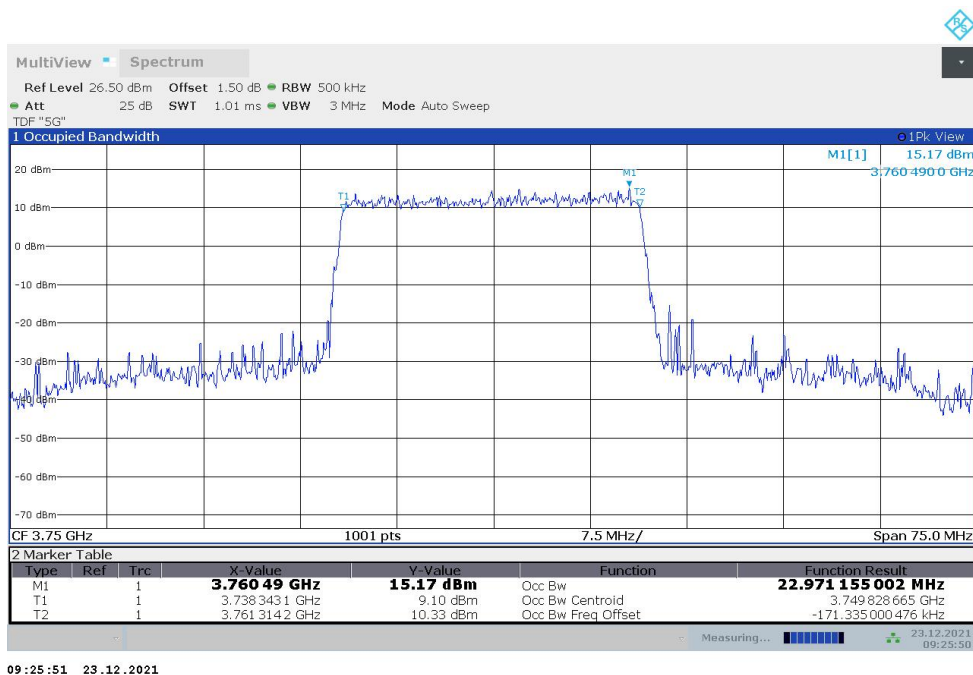

n78H,25MHz Bandwidth,DFT-s-QPSK (99% BW)