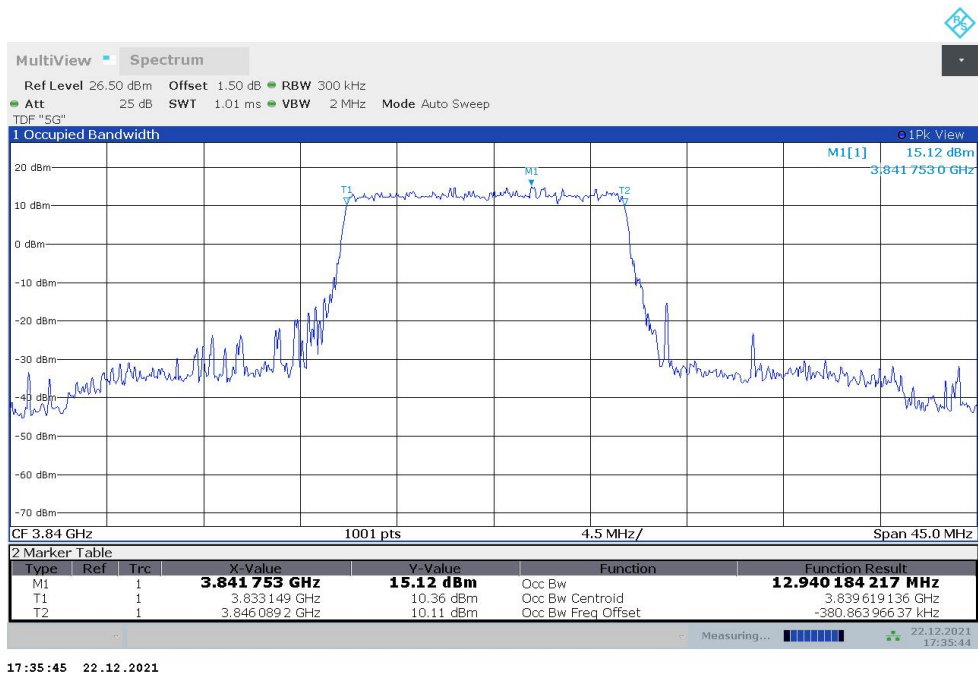

n77H  
n77H,10MHz(99%)

Frequency (MHz)	Occupied Bandwidth (99%) (MHz)	
	DFT-s-pi/2 BPSK	DFT-s-QPSK
3840	8.605	8.626

n77H,10MHz Bandwidth,DFT-s-pi/2 BPSK (99% BW)

n77H,10MHz Bandwidth,DFT-s-QPSK (99% BW)

**n77H,15MHz(99%)**

Frequency (MHz)	Occupied Bandwidth (99%) (MHz)	
	DFT-s-pi/2 BPSK	DFT-s-QPSK
3840	12.912	12.940

**n77H,15MHz Bandwidth,DFT-s-pi/2 BPSK (99% BW)**

**n77H,15MHz Bandwidth,DFT-s-QPSK (99% BW)**

**n77H,20MHz(99%)**