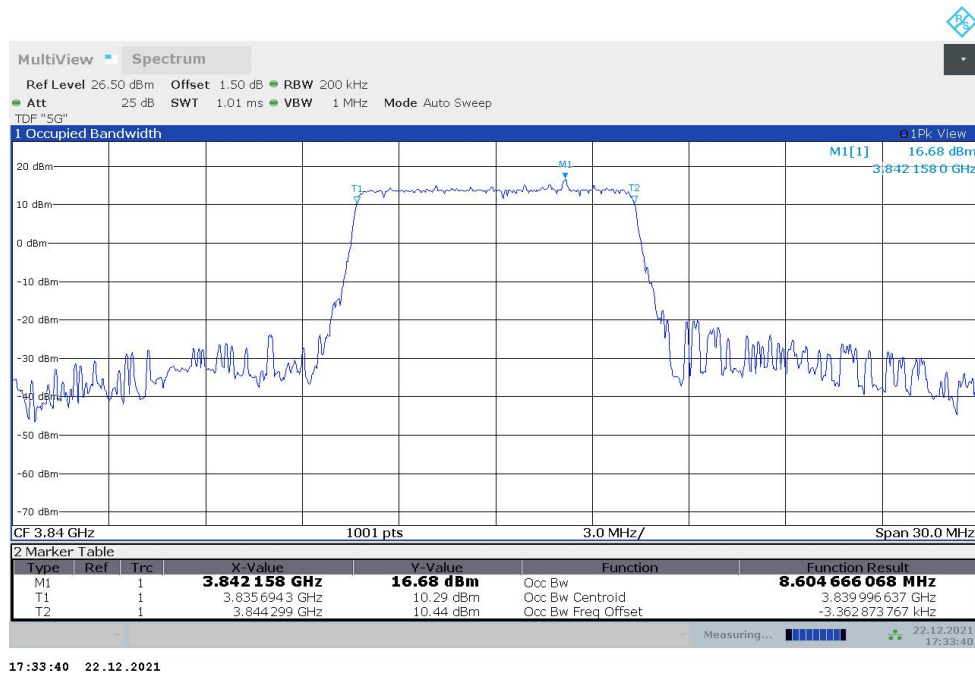

**n77L,90MHz(99%)**

Frequency (MHz)	Occupied Bandwidth (99%) (MHz)	
	DFT-s-pi/2 BPSK	DFT-s-QPSK
3500.01	87.266	87.309

**n77L,90MHz Bandwidth,DFT-s-pi/2 BPSK (99% BW)**

**n77L,90MHz Bandwidth,DFT-s-QPSK (99% BW)**

n77H  
n77H,10MHz(99%)

Frequency (MHz)	Occupied Bandwidth (99%) (MHz)	
	DFT-s-pi/2 BPSK	DFT-s-QPSK
3840	8.605	8.626

n77H,10MHz Bandwidth,DFT-s-pi/2 BPSK (99% BW)

n77H,10MHz Bandwidth,DFT-s-QPSK (99% BW)

**n77H,15MHz(99%)**