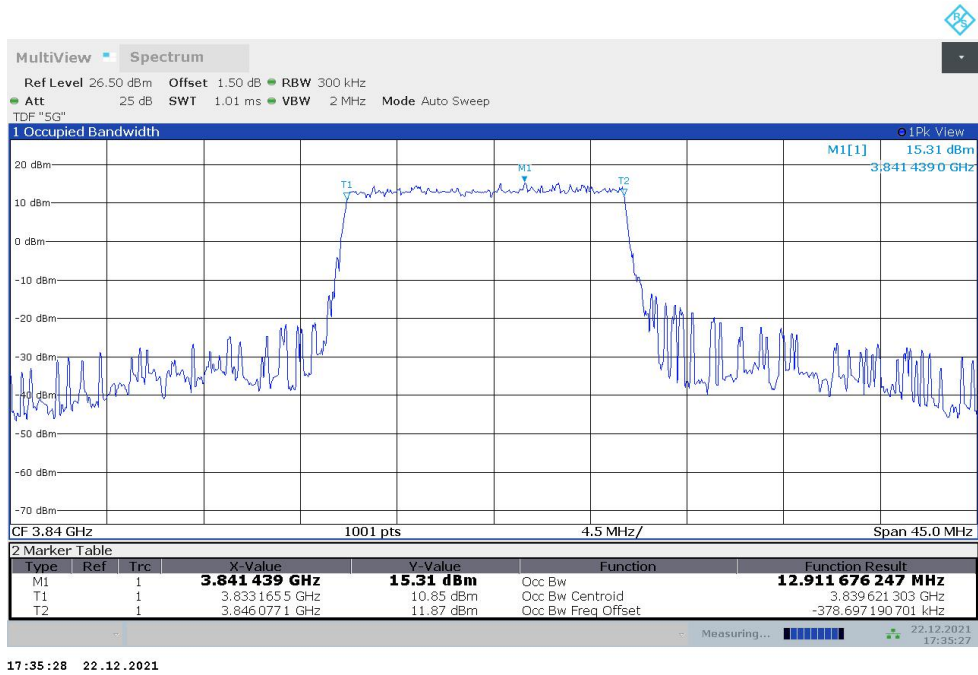

n77H,15MHz(99%)

Frequency (MHz)	Occupied Bandwidth (99%) (MHz)	
	DFT-s-pi/2 BPSK	DFT-s-QPSK
3840	12.912	12.940

n77H,15MHz Bandwidth,DFT-s-pi/2 BPSK (99% BW)