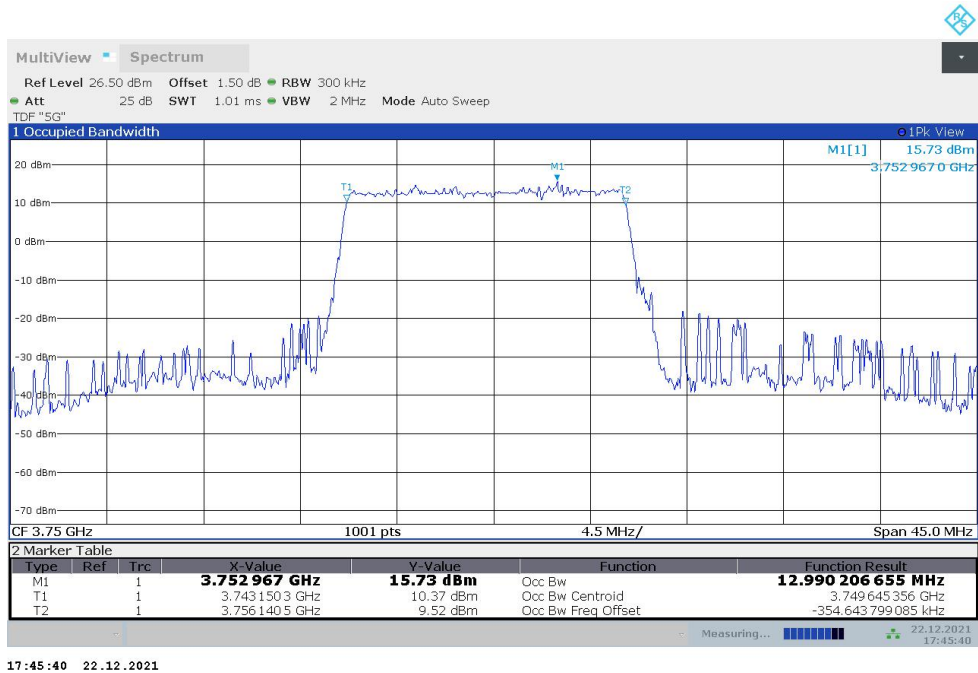

n78H,15MHz(99%)

Frequency (MHz)	Occupied Bandwidth (99%) (MHz)	
	DFT-s-pi/2 BPSK	DFT-s-QPSK
3750	12.990	12.963

n78H,15MHz Bandwidth,DFT-s-pi/2 BPSK (99% BW)