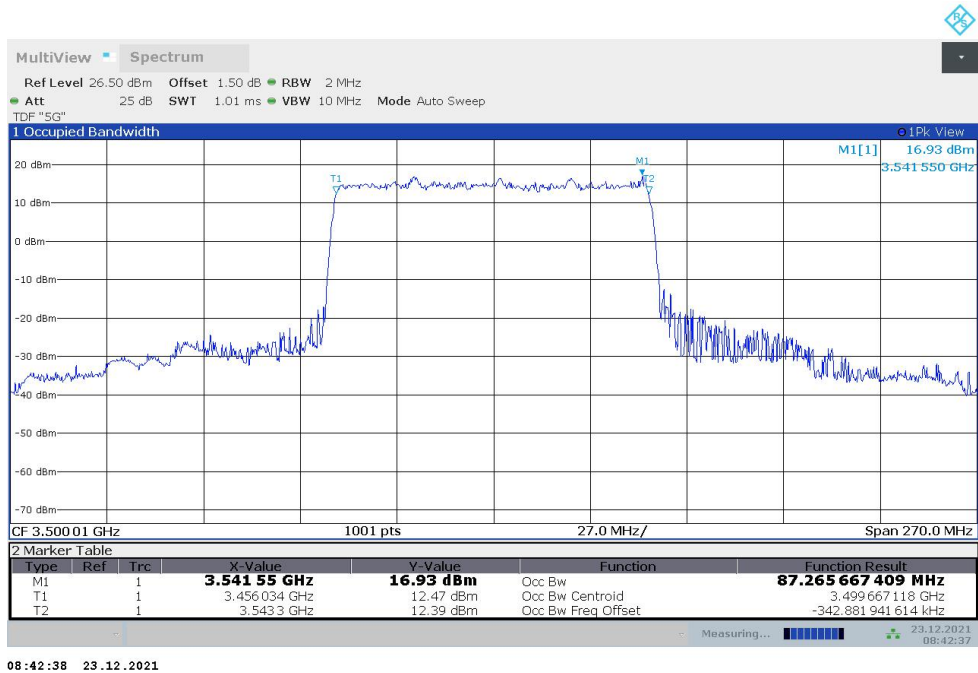

n77L,80MHz(99%)

Frequency (MHz)	Occupied Bandwidth (99%) (MHz)	
	DFT-s-pi/2 BPSK	DFT-s-QPSK
3500.01	77.857	77.552

n77L,80MHz Bandwidth,DFT-s-pi/2 BPSK (99% BW)

n77L,80MHz Bandwidth,DFT-s-QPSK (99% BW)

n77L,90MHz(99%)

Frequency (MHz)	Occupied Bandwidth (99%) (MHz)	
	DFT-s-pi/2 BPSK	DFT-s-QPSK
3500.01	87.266	87.309

n77L,90MHz Bandwidth,DFT-s-pi/2 BPSK (99% BW)

n77L,90MHz Bandwidth,DFT-s-QPSK (99% BW)

n77H
n77H,10MHz(99%)