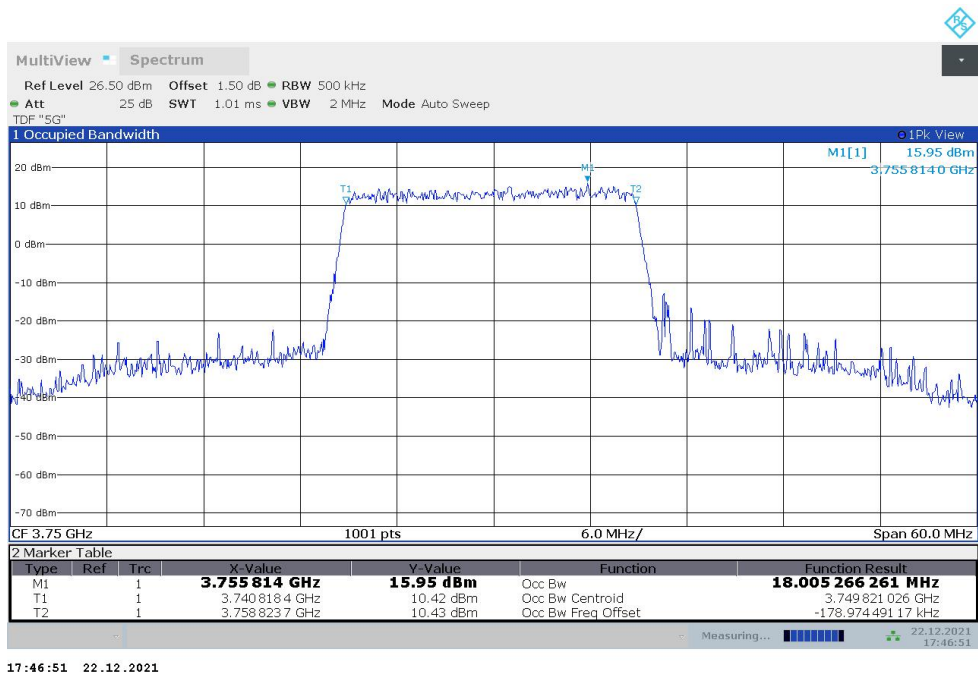

n78H,20MHz Bandwidth,DFT-s-QPSK (99% BW)