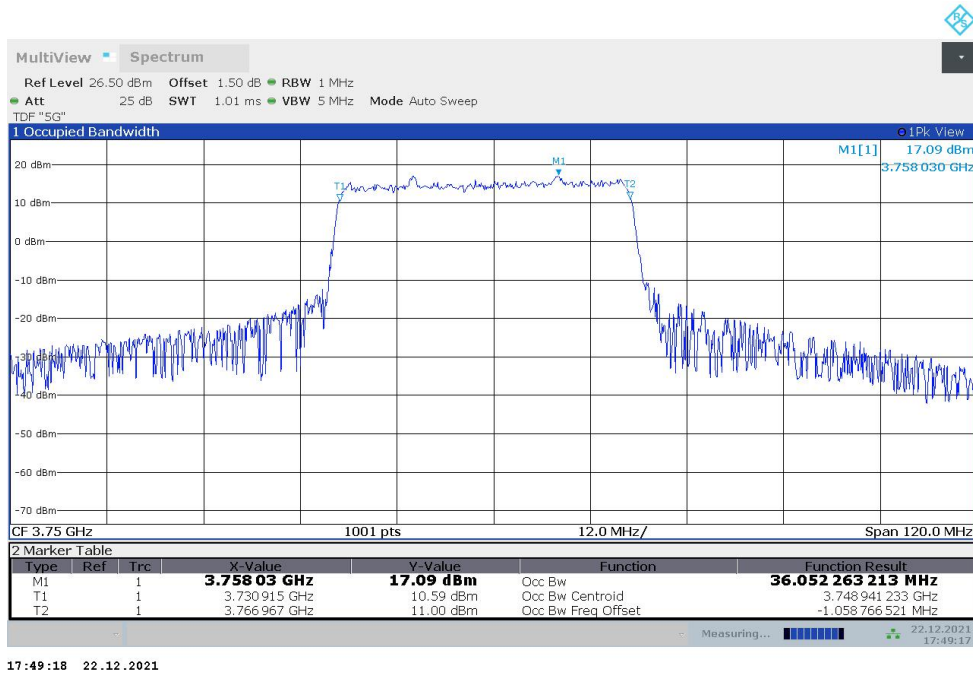

n78H,25MHz Bandwidth,DFT-s-pi/2 BPSK (99% BW)

n78H,25MHz Bandwidth,DFT-s-QPSK (99% BW)

n78H,30MHz(99%)

Frequency (MHz)	Occupied Bandwidth (99%) (MHz)	
	DFT-s-pi/2 BPSK	DFT-s-QPSK
3750	26.910	26.931

n78H,30MHz Bandwidth,DFT-s-pi/2 BPSK (99% BW)

n78H,30MHz Bandwidth,DFT-s-QPSK (99% BW)

n78H,40MHz(99%)

Frequency (MHz)	Occupied Bandwidth (99%) (MHz)	
	DFT-s-pi/2 BPSK	DFT-s-QPSK
3750	36.052	36.066

n78H,40MHz Bandwidth,DFT-s-pi/2 BPSK (99% BW)

n78H,40MHz Bandwidth,DFT-s-QPSK (99% BW)
