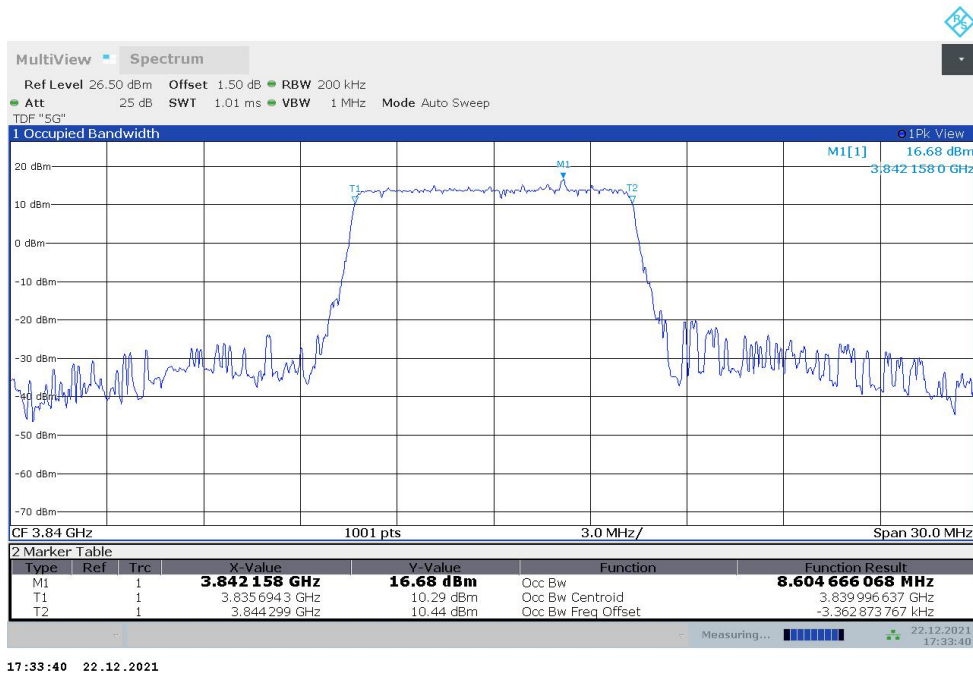

n77H
n77H,10MHz(99%)

Frequency (MHz)	Occupied Bandwidth (99%) (MHz)	
	DFT-s-pi/2 BPSK	DFT-s-QPSK
3840	8.605	8.626

n77H,10MHz Bandwidth,DFT-s-pi/2 BPSK (99% BW)