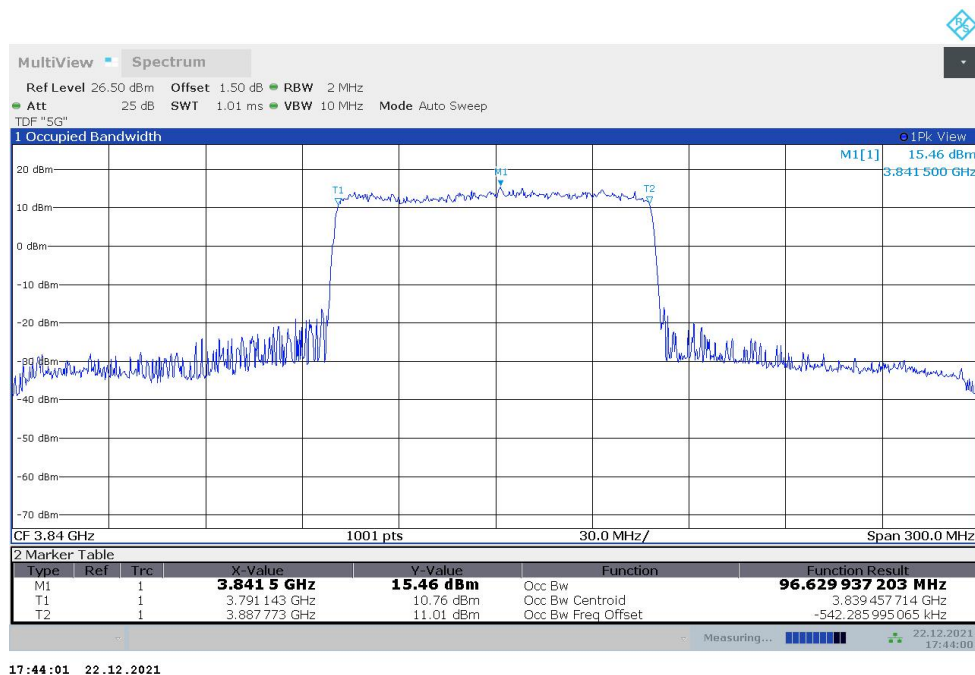

n77H,80MHz Bandwidth,DFT-s-QPSK (99% BW)

n77H,90MHz(99%)

Frequency (MHz)	Occupied Bandwidth (99%) (MHz)	
	DFT-s-pi/2 BPSK	DFT-s-QPSK
3840	87.229	86.972

n77H,90MHz Bandwidth,DFT-s-pi/2 BPSK (99% BW)

n77H,90MHz Bandwidth,DFT-s-QPSK (99% BW)

n77H,100MHz(99%)

Frequency (MHz)	Occupied Bandwidth (99%) (MHz)	
	DFT-s-pi/2 BPSK	DFT-s-QPSK
3840	96.539	96.630

n77H,100MHz Bandwidth,DFT-s-pi/2 BPSK (99% BW)

n77H,100MHz Bandwidth,DFT-s-QPSK (99% BW)

n78H
n78H,10MHz(99%)