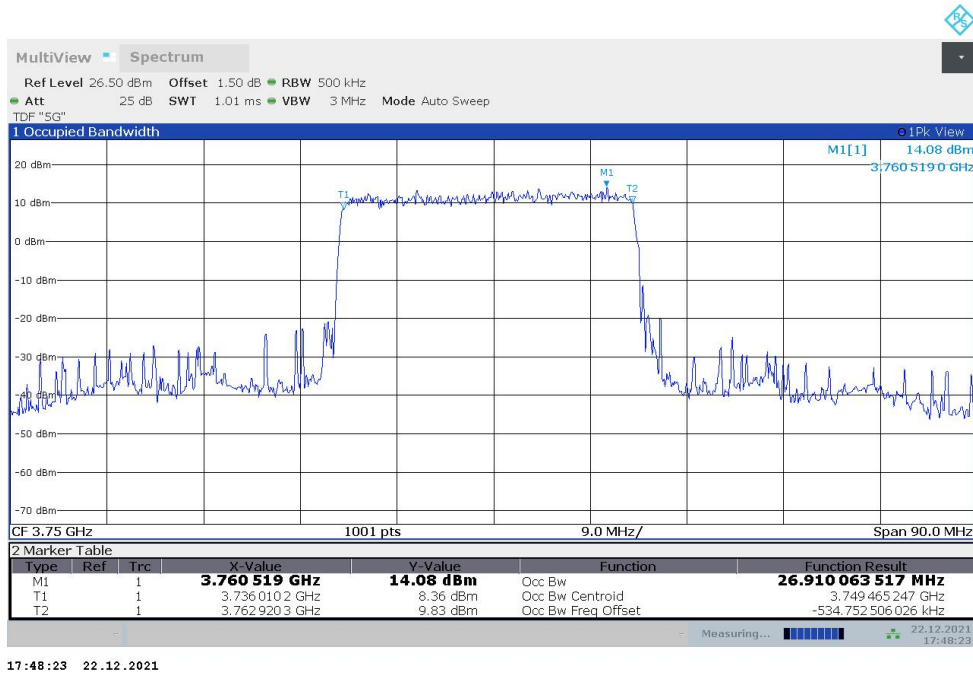

Frequency (MHz)	Occupied Bandwidth (99%) (MHz)	
	DFT-s-pi/2 BPSK	DFT-s-QPSK
3750	18.064	18.005

n78H,20MHz Bandwidth,DFT-s-pi/2 BPSK (99% BW)

n78H,20MHz Bandwidth,DFT-s-QPSK (99% BW)

n78H,25MHz(99%)

Frequency (MHz)	Occupied Bandwidth (99%) (MHz)	
	DFT-s-pi/2 BPSK	DFT-s-QPSK
3750	22.987	22.971

n78H,25MHz Bandwidth,DFT-s-pi/2 BPSK (99% BW)

n78H,25MHz Bandwidth,DFT-s-QPSK (99% BW)

n78H,30MHz(99%)

Frequency (MHz)	Occupied Bandwidth (99%) (MHz)	
	DFT-s-pi/2 BPSK	DFT-s-QPSK
3750	26.910	26.931

n78H,30MHz Bandwidth,DFT-s-pi/2 BPSK (99% BW)