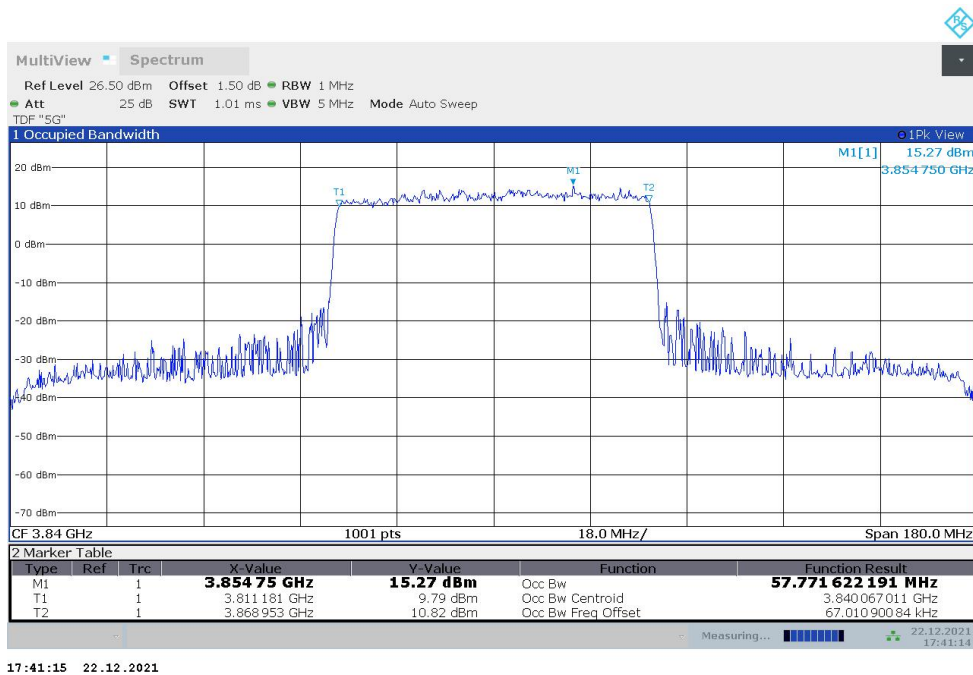

n77H,60MHz Bandwidth,DFT-s-QPSK (99% BW)