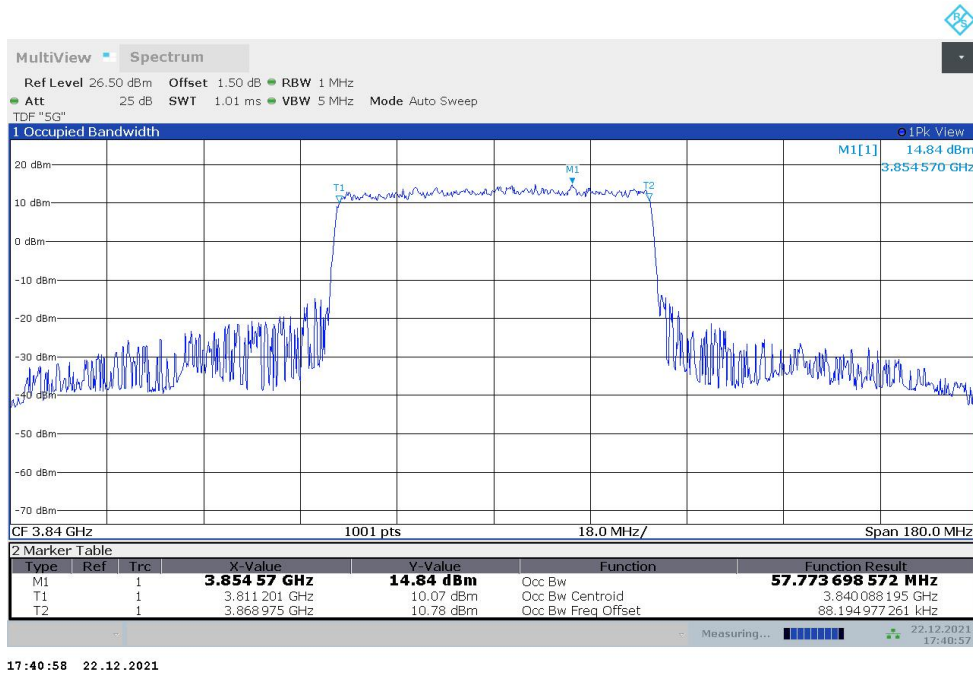

n77H,60MHz(99%)

Frequency (MHz)	Occupied Bandwidth (99%) (MHz)	
	DFT-s-pi/2 BPSK	DFT-s-QPSK
3840	57.774	57.772

n77H,60MHz Bandwidth,DFT-s-pi/2 BPSK (99% BW)