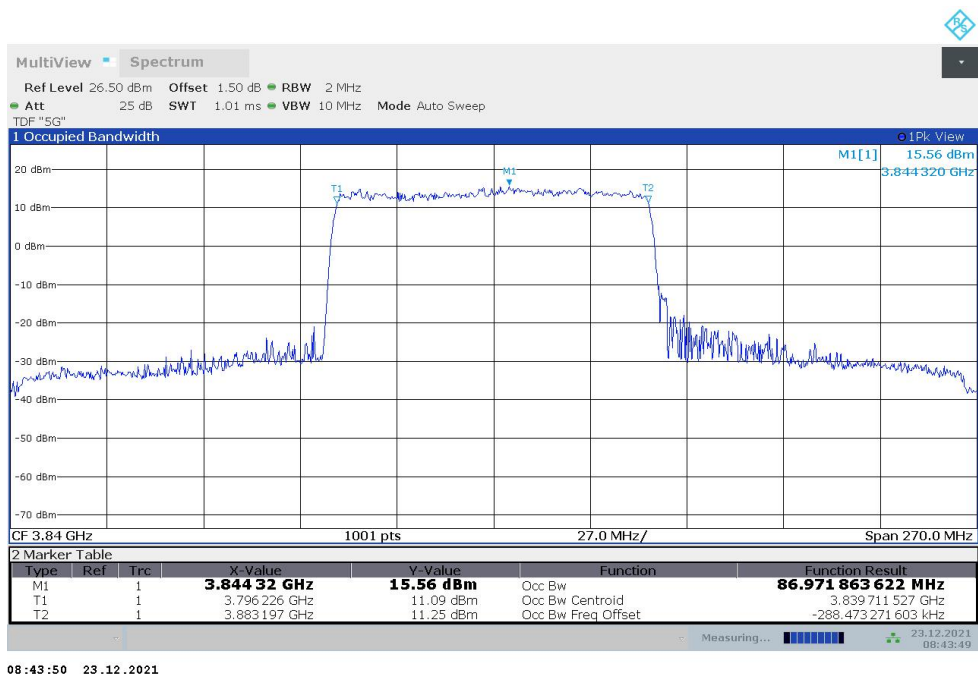

n77H,90MHz Bandwidth,DFT-s-QPSK (99% BW)