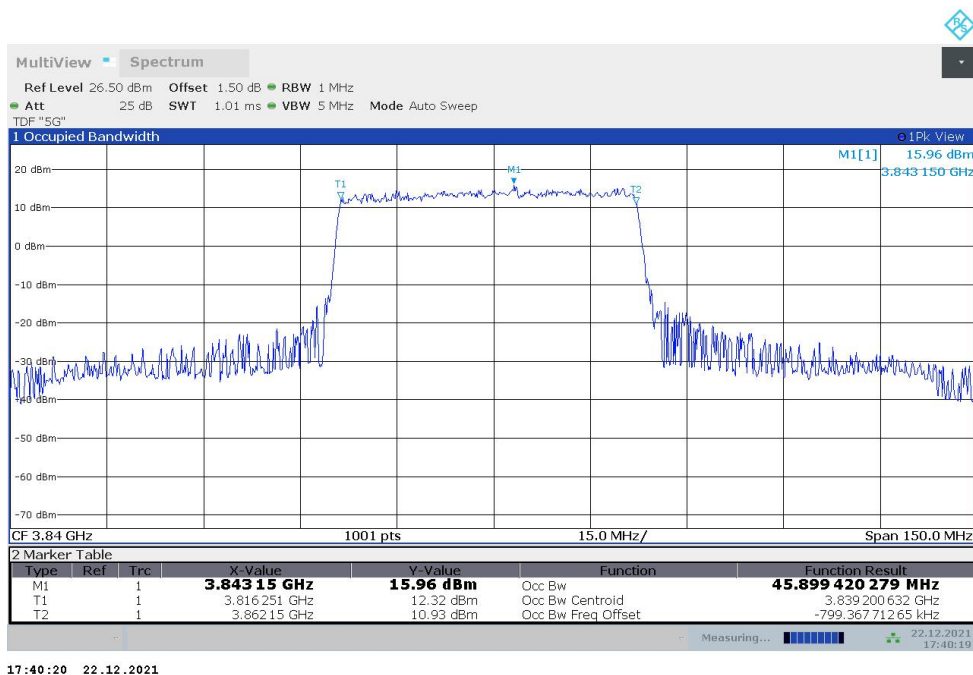

n77H,50MHz Bandwidth,DFT-s-QPSK (99% BW)