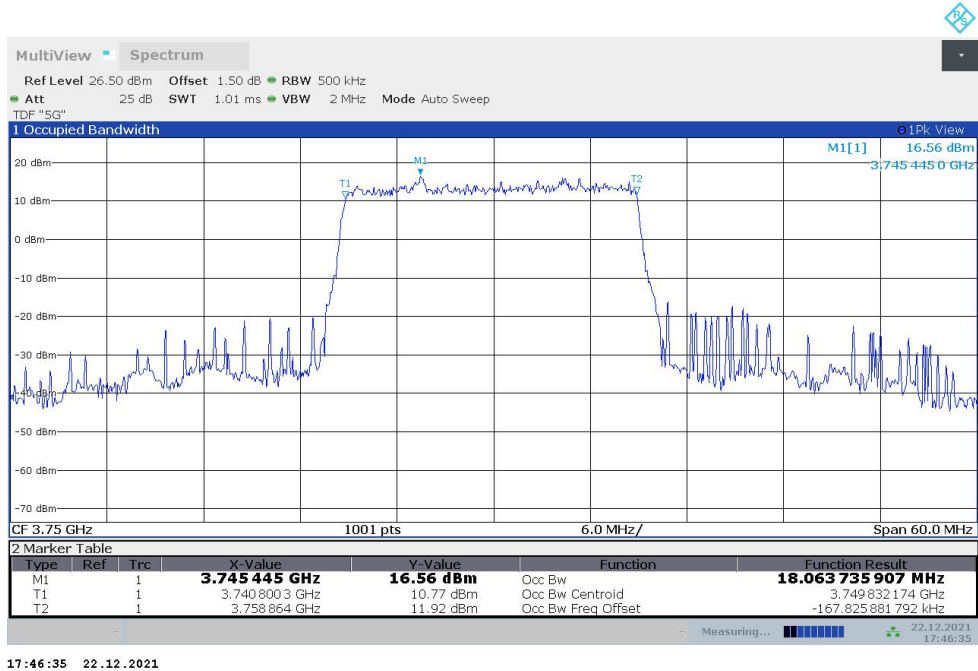

n78H,20MHz(99%)

Frequency (MHz)	Occupied Bandwidth (99%) (MHz)	
	DFT-s-pi/2 BPSK	DFT-s-QPSK
3750	18.064	18.005

n78H,20MHz Bandwidth,DFT-s-pi/2 BPSK (99% BW)