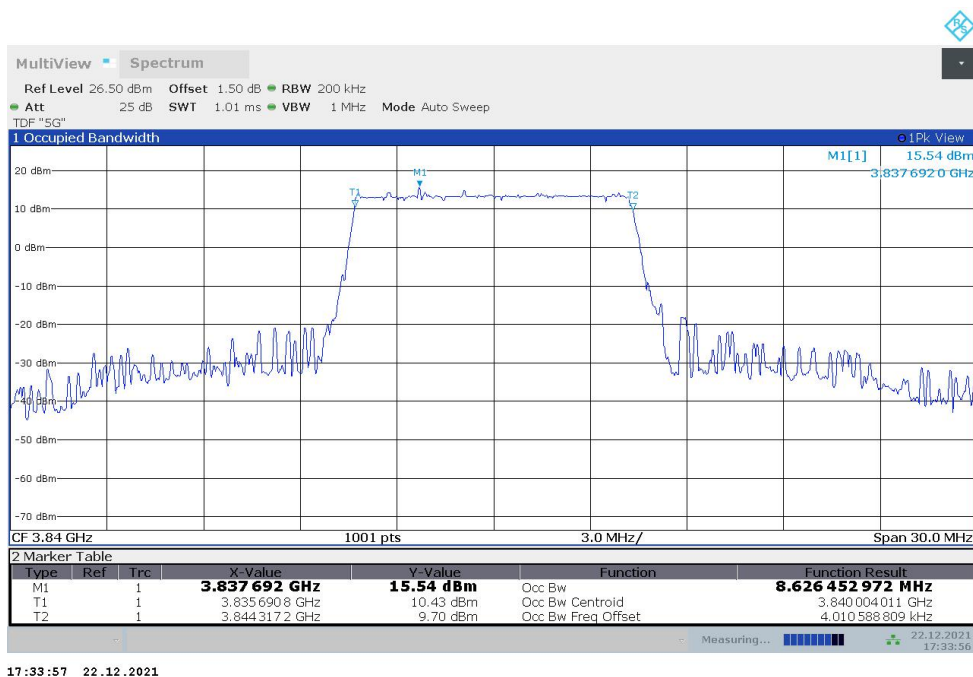

n77H,10MHz Bandwidth,DFT-s-QPSK (99% BW)