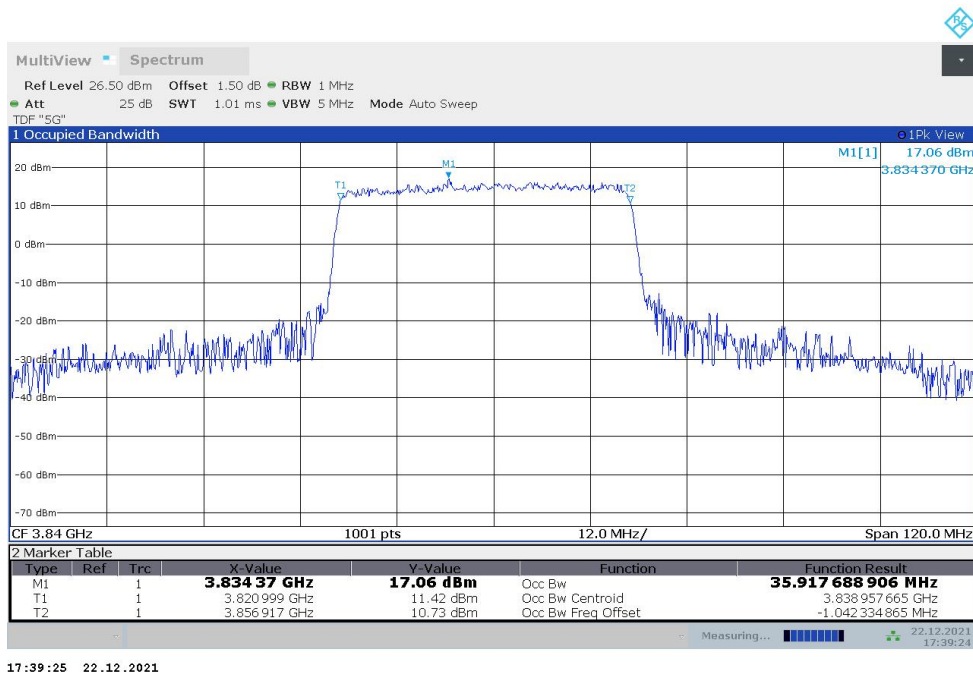

n77H,40MHz Bandwidth,DFT-s-QPSK (99% BW)