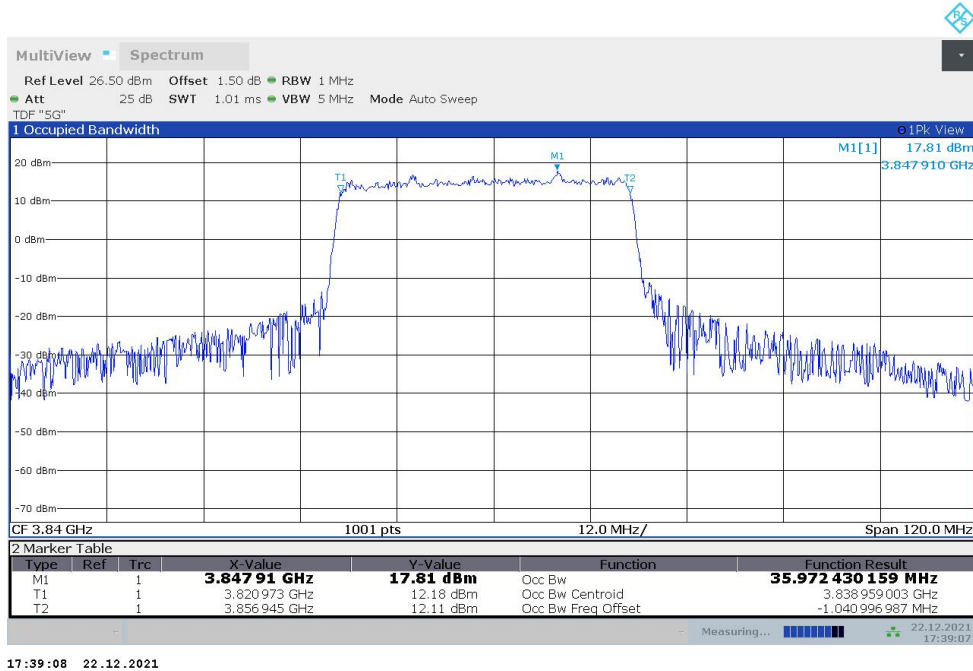

n77H,40MHz(99%)

Frequency (MHz)	Occupied Bandwidth (99%) (MHz)	
	DFT-s-pi/2 BPSK	DFT-s-QPSK
3840	35.972	35.918

n77H,40MHz Bandwidth,DFT-s-pi/2 BPSK (99% BW)