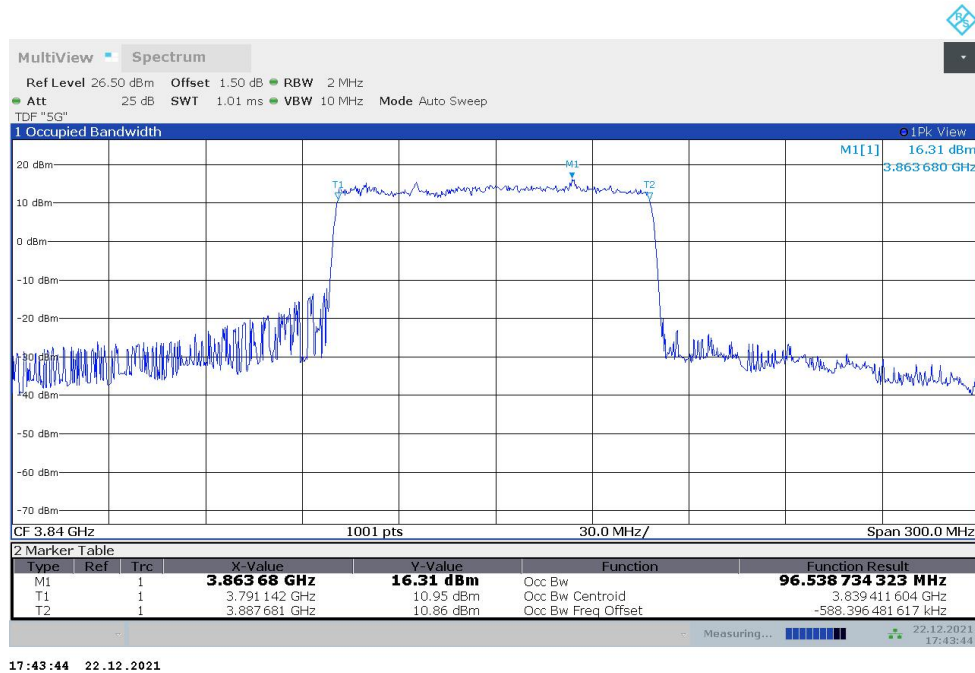

n77H,100MHz(99%)

Frequency (MHz)	Occupied Bandwidth (99%) (MHz)	
	DFT-s-pi/2 BPSK	DFT-s-QPSK
3840	96.539	96.630

n77H,100MHz Bandwidth,DFT-s-pi/2 BPSK (99% BW)