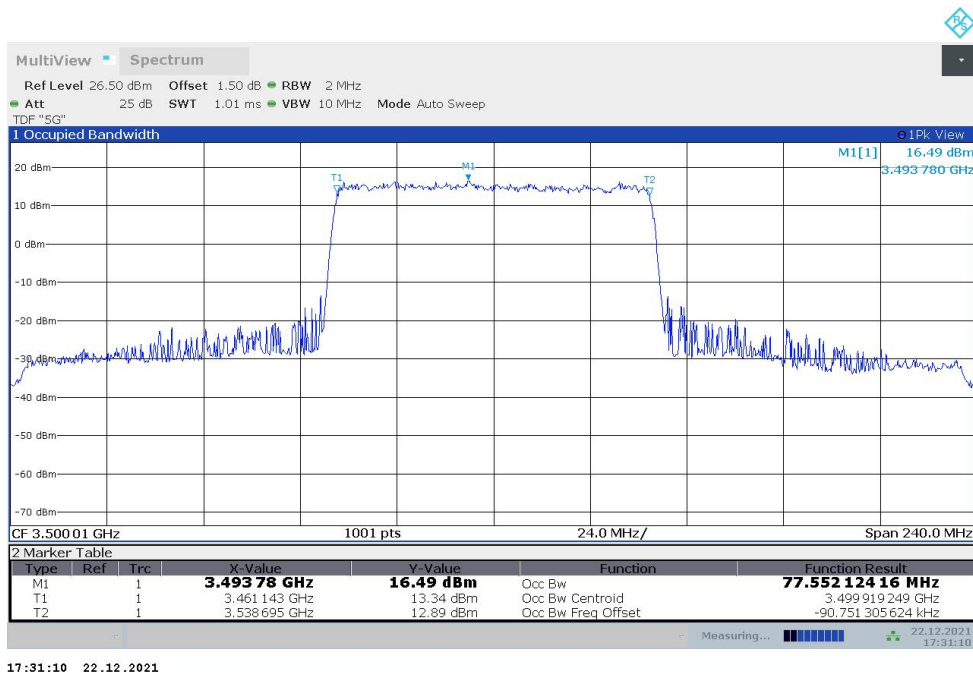

n77L,80MHz(99%)

Frequency (MHz)	Occupied Bandwidth (99%) (MHz)	
	DFT-s-pi/2 BPSK	DFT-s-QPSK
3500.01	77.857	77.552

n77L,80MHz Bandwidth,DFT-s-pi/2 BPSK (99% BW)

n77L,80MHz Bandwidth,DFT-s-QPSK (99% BW)

n77L,90MHz(99%)

Frequency (MHz)	Occupied Bandwidth (99%) (MHz)	
	DFT-s-pi/2 BPSK	DFT-s-QPSK
3500.01	87.266	87.309

n77L,90MHz Bandwidth,DFT-s-pi/2 BPSK (99% BW)

n77L,90MHz Bandwidth,DFT-s-QPSK (99% BW)

n77H
n77H,10MHz(99%)