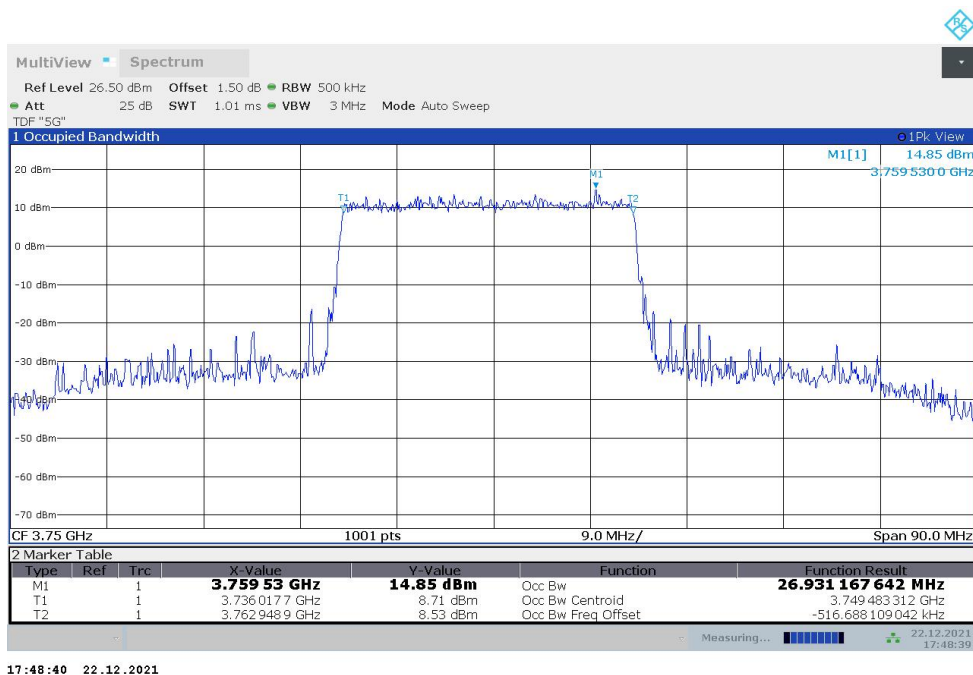

n78H,30MHz Bandwidth,DFT-s-QPSK (99% BW)