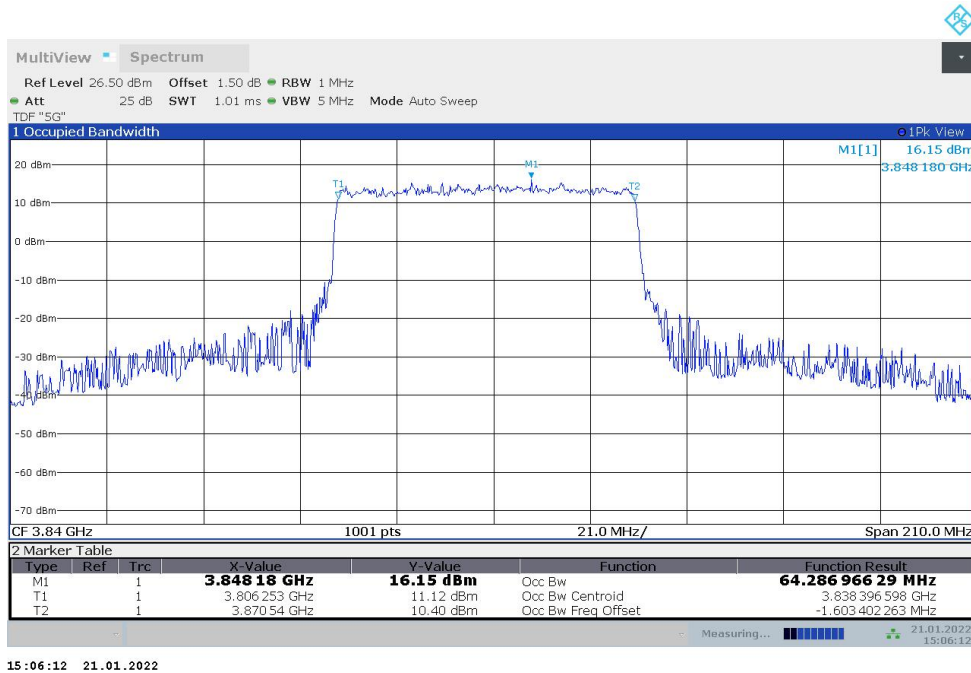

n77H,70MHz(99%)

Frequency (MHz)	Occupied Bandwidth (99%) (MHz)	
	DFT-s-pi/2 BPSK	DFT-s-QPSK
3840	64.287	64.445

n77H,70MHz Bandwidth,DFT-s-pi/2 BPSK (99% BW)