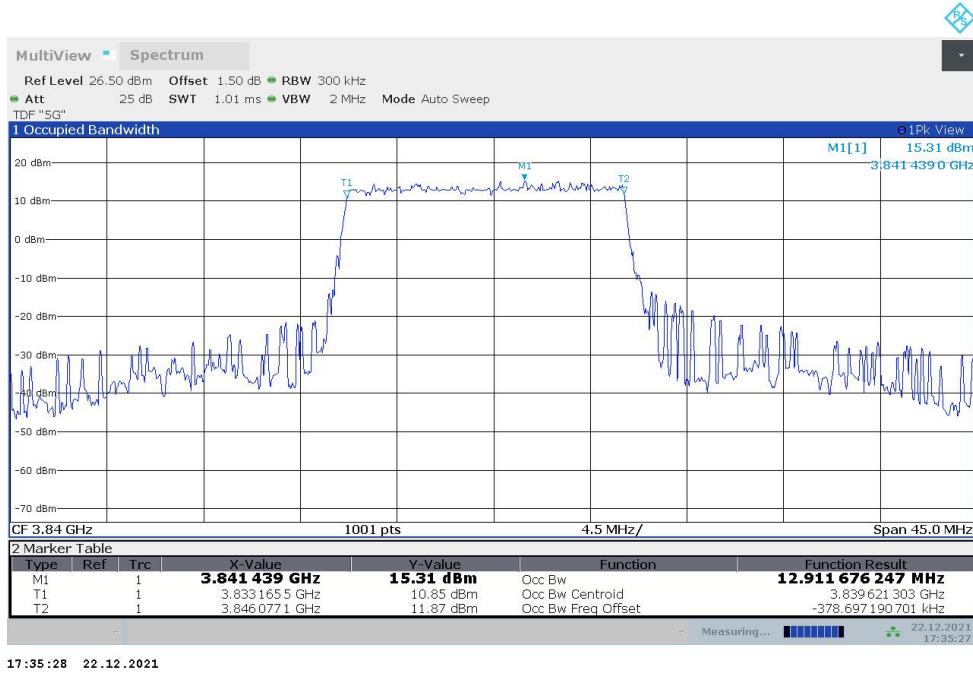

Frequency (MHz)	Occupied Bandwidth (99%) (MHz)	
	DFT-s-pi/2 BPSK	DFT-s-QPSK
3840	8.605	8.626

n77H,10MHz Bandwidth,DFT-s-pi/2 BPSK (99% BW)

n77H,10MHz Bandwidth,DFT-s-QPSK (99% BW)

n77H,15MHz(99%)

Frequency (MHz)	Occupied Bandwidth (99%) (MHz)	
	DFT-s-pi/2 BPSK	DFT-s-QPSK
3840	12.912	12.940

n77H,15MHz Bandwidth,DFT-s-pi/2 BPSK (99% BW)

n77H,15MHz Bandwidth,DFT-s-QPSK (99% BW)

n77H,20MHz(99%)

Frequency (MHz)	Occupied Bandwidth (99%) (MHz)	
	DFT-s-pi/2 BPSK	DFT-s-QPSK
3840	18.019	18.026

n77H,20MHz Bandwidth,DFT-s-pi/2 BPSK (99% BW)