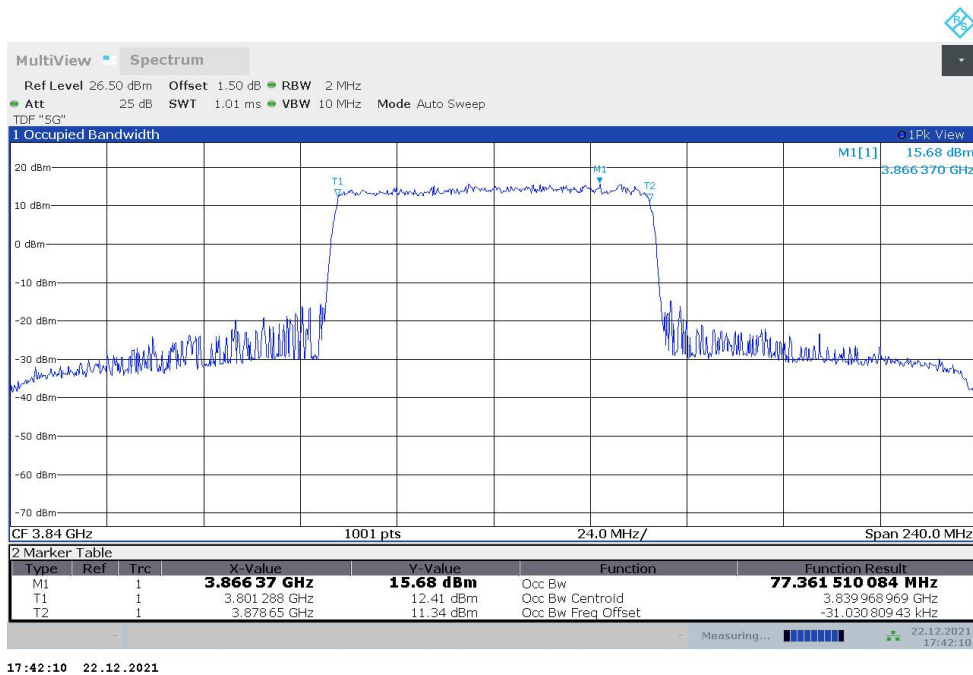

n77H,80MHz Bandwidth,DFT-s-QPSK (99% BW)