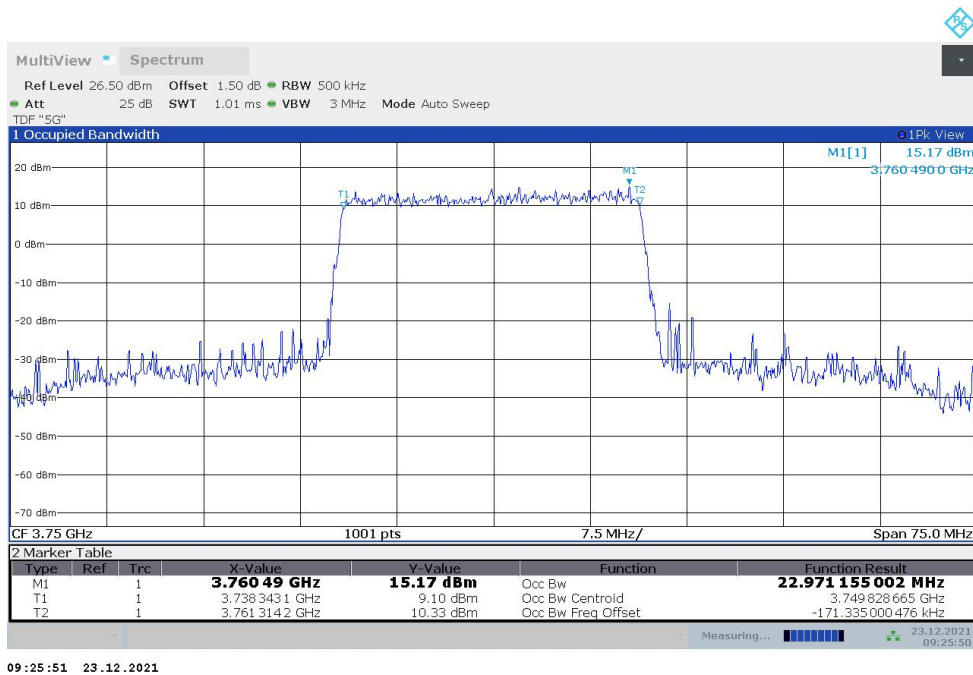

n78H,25MHz Bandwidth,DFT-s-QPSK (99% BW)