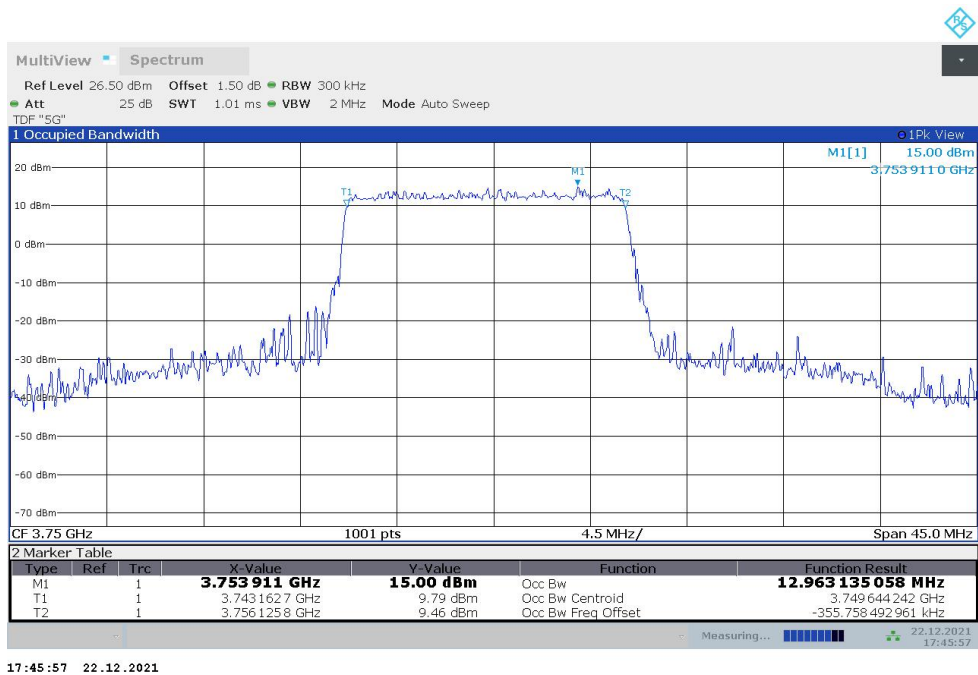

Frequency (MHz)	Occupied Bandwidth (99%) (MHz)	
	DFT-s-pi/2 BPSK	DFT-s-QPSK
3750	8.599	8.628

n78H,10MHz Bandwidth,DFT-s-pi/2 BPSK (99% BW)

17:44:45 22.12.2021

n78H,10MHz Bandwidth,DFT-s-QPSK (99% BW)

17:45:02 22.12.2021

n78H,15MHz(99%)

Frequency (MHz)	Occupied Bandwidth (99%) (MHz)	
	DFT-s-pi/2 BPSK	DFT-s-QPSK
3750	12.990	12.963

n78H,15MHz Bandwidth,DFT-s-pi/2 BPSK (99% BW)

n78H,15MHz Bandwidth,DFT-s-QPSK (99% BW)

n78H,20MHz(99%)