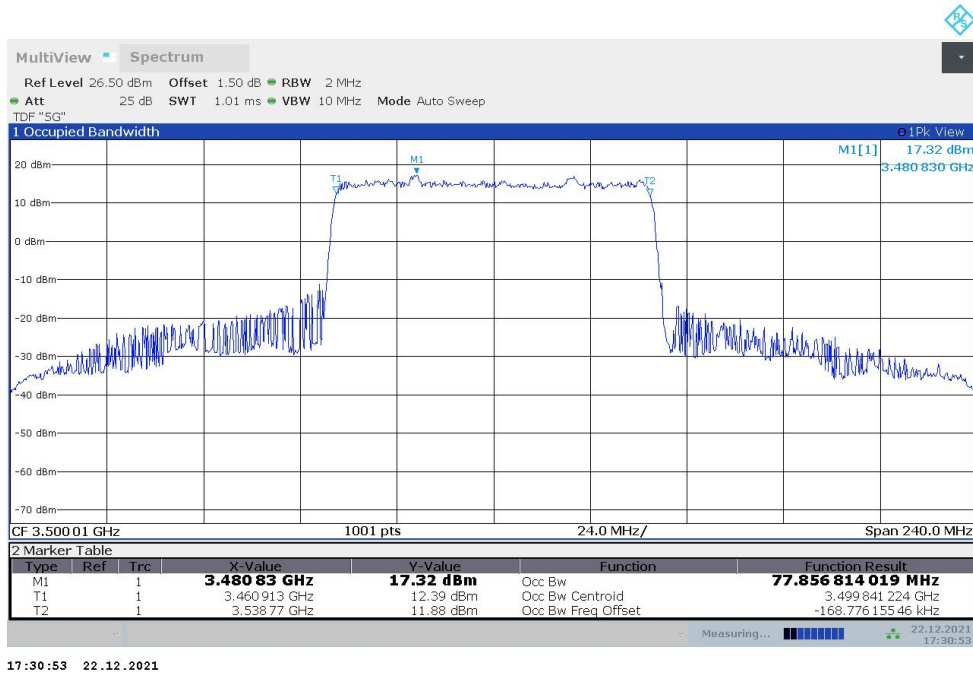

n77L,80MHz(99%)

Frequency (MHz)	Occupied Bandwidth (99%) (MHz)	
	DFT-s-pi/2 BPSK	DFT-s-QPSK
3500.01	77.857	77.552

n77L,80MHz Bandwidth,DFT-s-pi/2 BPSK (99% BW)

n77L,80MHz Bandwidth,DFT-s-QPSK (99% BW)

n77L,90MHz(99%)