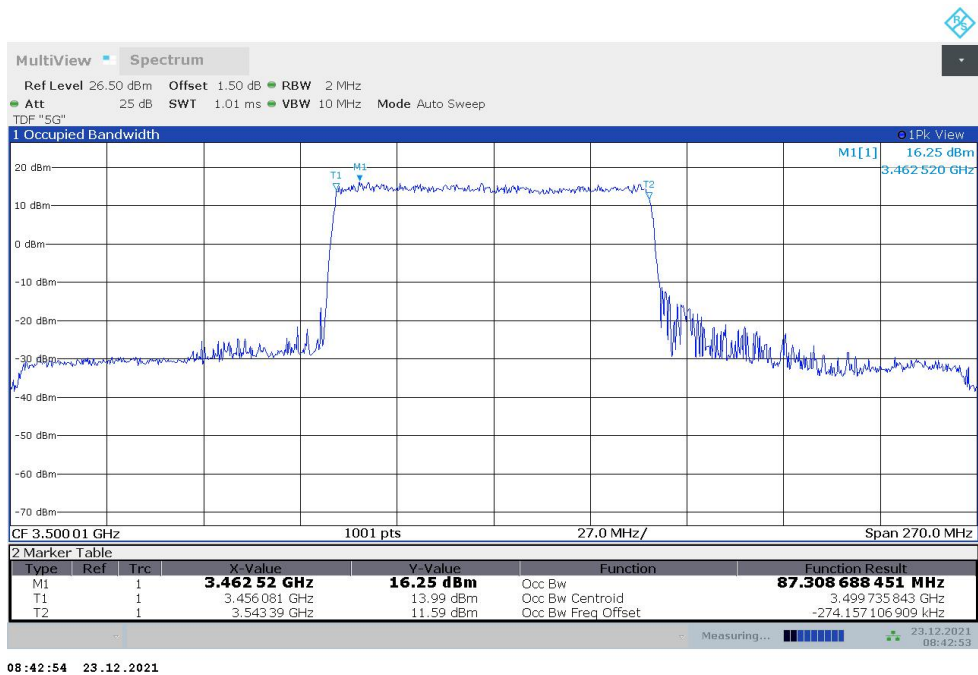

n77L,80MHz(99%)

Frequency (MHz)	Occupied Bandwidth (99%) (MHz)	
	DFT-s-pi/2 BPSK	DFT-s-QPSK
3500.01	77.857	77.552

n77L,80MHz Bandwidth,DFT-s-pi/2 BPSK (99% BW)

n77L,80MHz Bandwidth,DFT-s-QPSK (99% BW)

n77L,90MHz(99%)

Frequency (MHz)	Occupied Bandwidth (99%) (MHz)	
	DFT-s-pi/2 BPSK	DFT-s-QPSK
3500.01	87.266	87.309

n77L,90MHz Bandwidth,DFT-s-pi/2 BPSK (99% BW)

n77L,90MHz Bandwidth,DFT-s-QPSK (99% BW)

n77H
n77H,10MHz(99%)