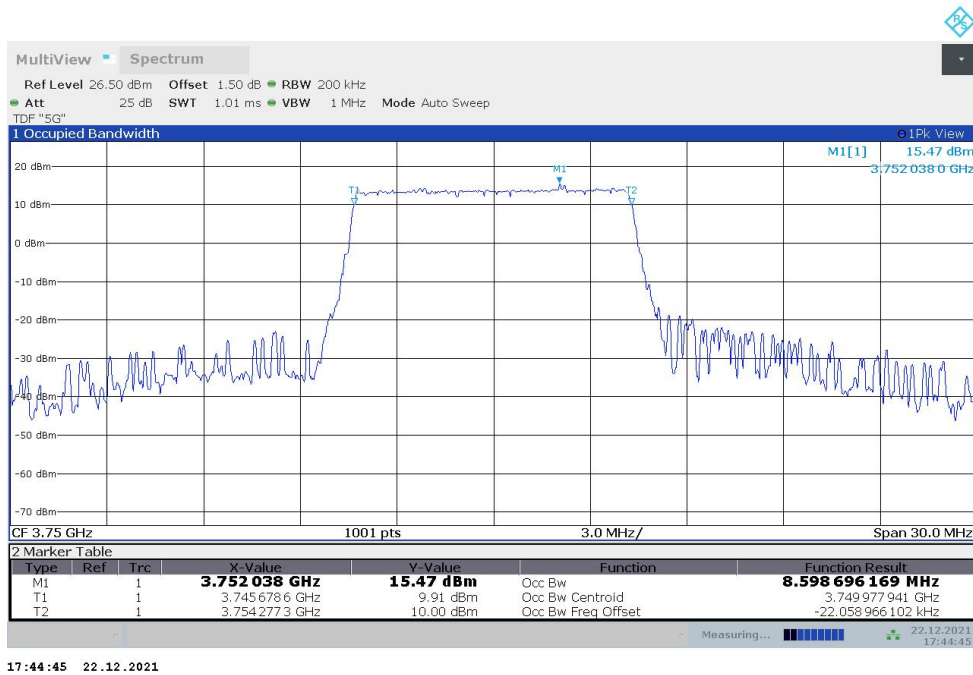

n77H,100MHz(99%)

Frequency (MHz)	Occupied Bandwidth (99%) (MHz)	
	DFT-s-pi/2 BPSK	DFT-s-QPSK
3840	96.539	96.630

n77H,100MHz Bandwidth,DFT-s-pi/2 BPSK (99% BW)

n77H,100MHz Bandwidth,DFT-s-QPSK (99% BW)

n78H
n78H,10MHz(99%)

Frequency (MHz)	Occupied Bandwidth (99%) (MHz)	
	DFT-s-pi/2 BPSK	DFT-s-QPSK
3750	8.599	8.628

n78H,10MHz Bandwidth,DFT-s-pi/2 BPSK (99% BW)

17:44:45 22.12.2021

n78H,10MHz Bandwidth,DFT-s-QPSK (99% BW)

17:45:02 22.12.2021