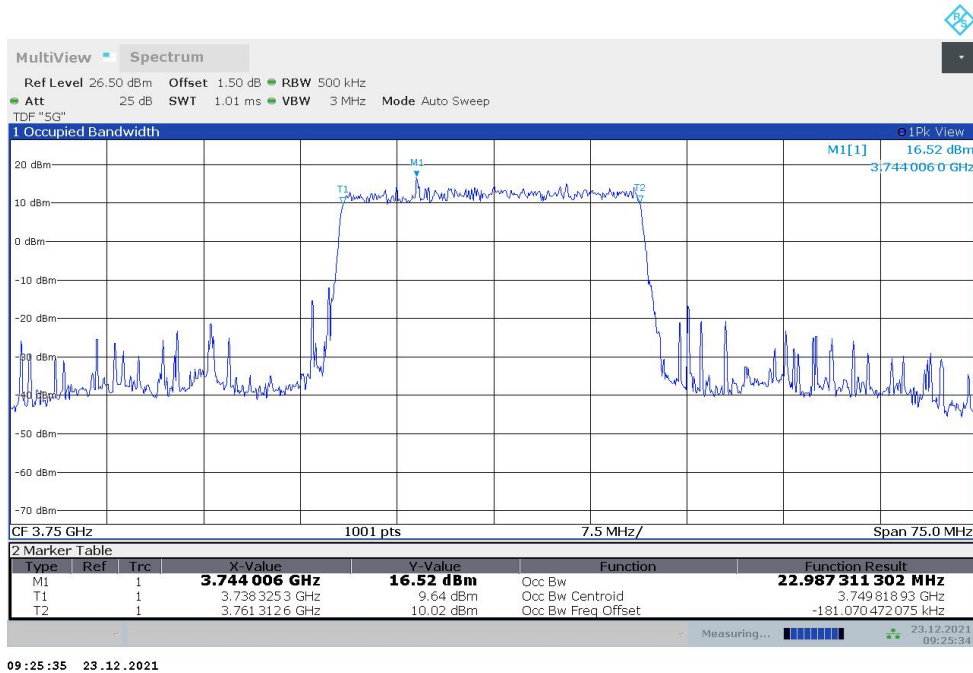

n78H,25MHz(99%)

Frequency (MHz)	Occupied Bandwidth (99%) (MHz)	
	DFT-s-pi/2 BPSK	DFT-s-QPSK
3750	22.987	22.971

n78H,25MHz Bandwidth,DFT-s-pi/2 BPSK (99% BW)