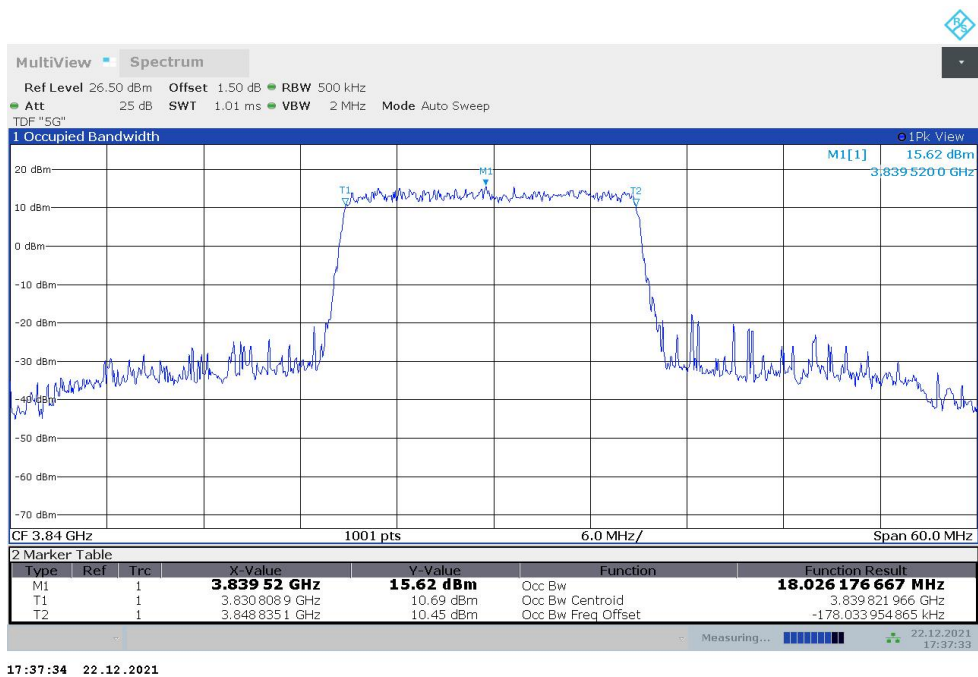

n77H,20MHz Bandwidth,DFT-s-QPSK (99% BW)