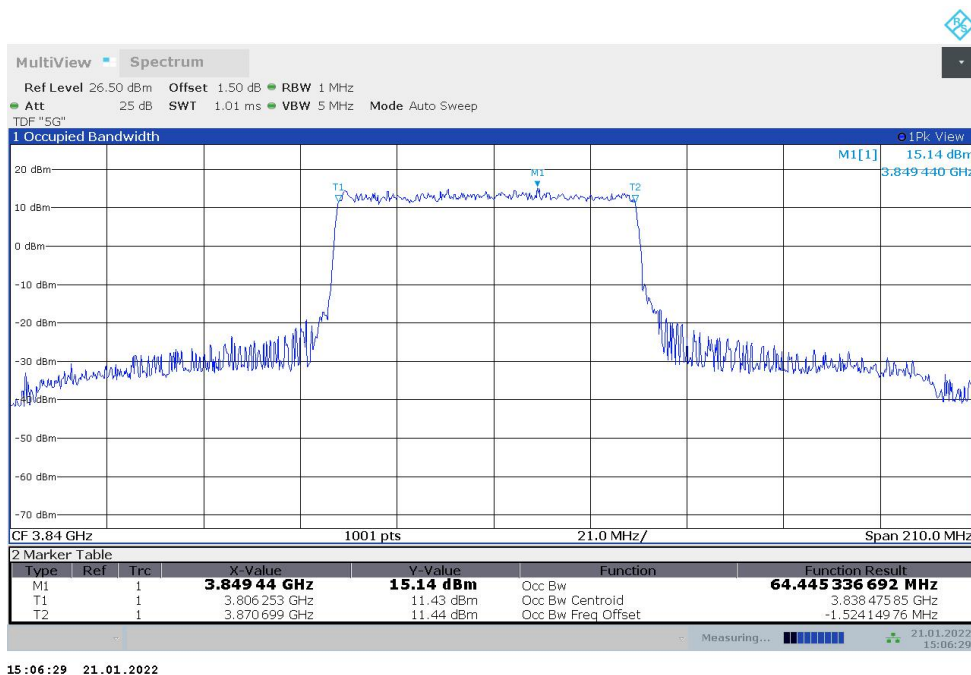

n77H,70MHz Bandwidth,DFT-s-QPSK (99% BW)