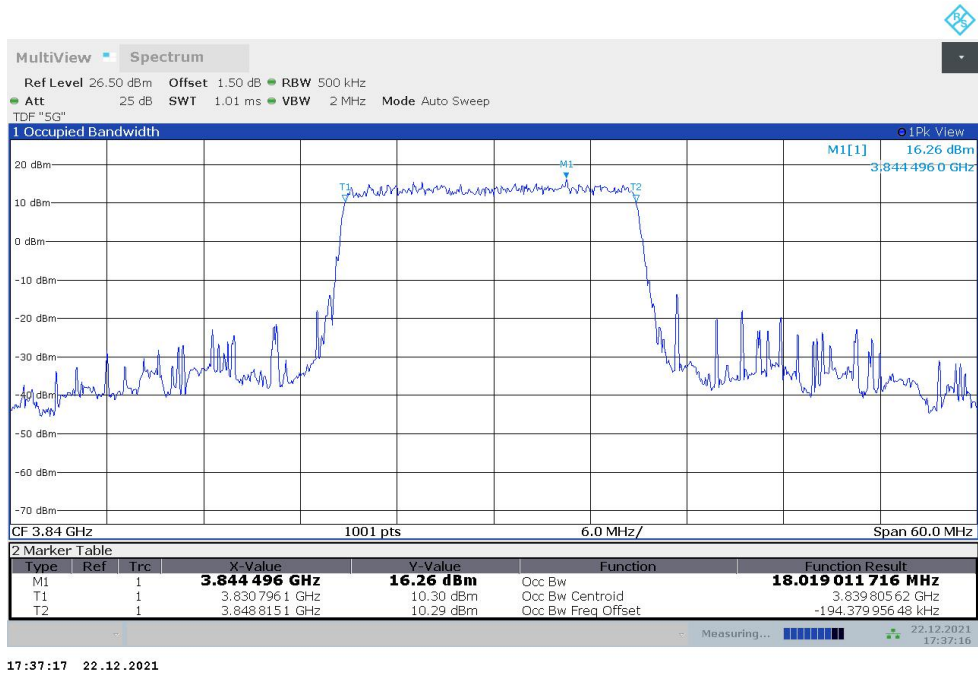

n77H,20MHz(99%)

Frequency (MHz)	Occupied Bandwidth (99%) (MHz)	
	DFT-s-pi/2 BPSK	DFT-s-QPSK
3840	18.019	18.026

n77H,20MHz Bandwidth,DFT-s-pi/2 BPSK (99% BW)