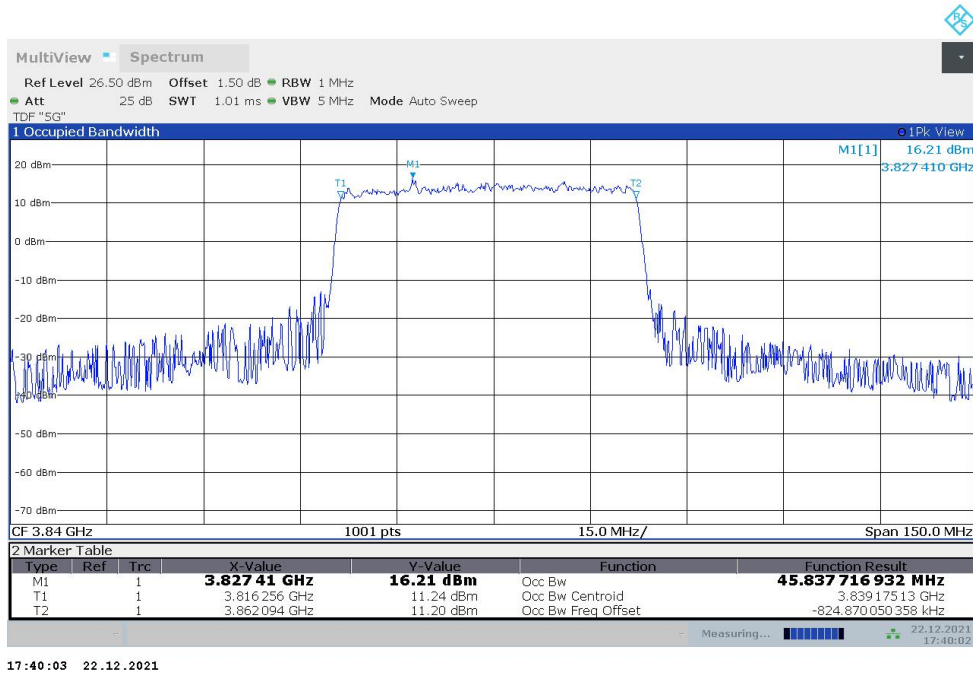

n77H,50MHz(99%)

Frequency (MHz)	Occupied Bandwidth (99%) (MHz)	
	DFT-s-pi/2 BPSK	DFT-s-QPSK
3840	45.838	45.899

n77H,50MHz Bandwidth,DFT-s-pi/2 BPSK (99% BW)