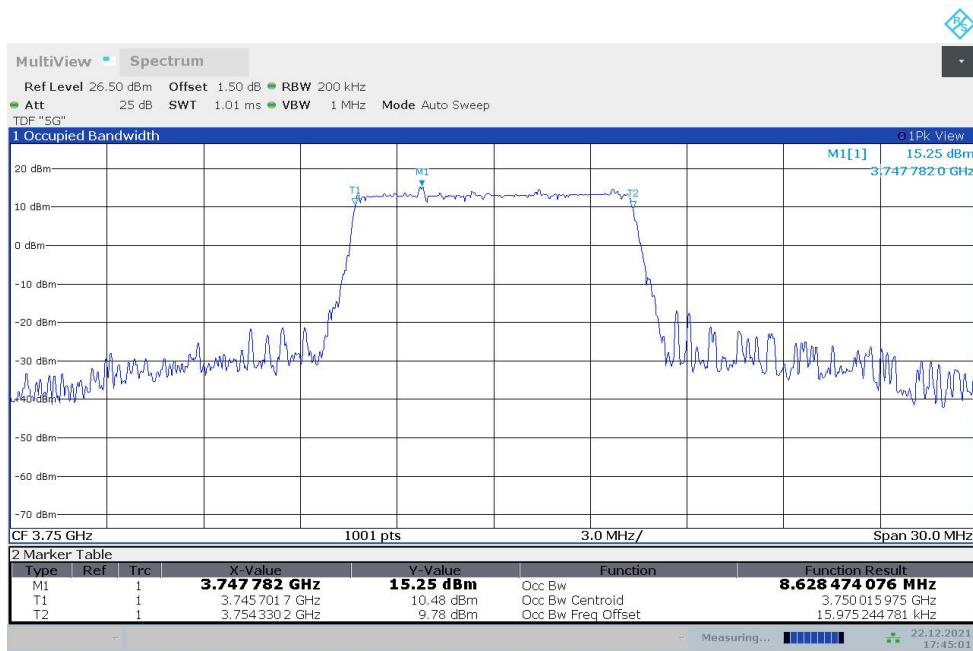

n77H,100MHz(99%)

Frequency (MHz)	Occupied Bandwidth (99%) (MHz)	
	DFT-s-pi/2 BPSK	DFT-s-QPSK
3840	96.539	96.630

n77H,100MHz Bandwidth,DFT-s-pi/2 BPSK (99% BW)

n77H,100MHz Bandwidth,DFT-s-QPSK (99% BW)

n78H
n78H,10MHz(99%)

Frequency (MHz)	Occupied Bandwidth (99%) (MHz)	
	DFT-s-pi/2 BPSK	DFT-s-QPSK
3750	8.599	8.628

n78H,10MHz Bandwidth,DFT-s-pi/2 BPSK (99% BW)

17:44:45 22.12.2021

n78H,10MHz Bandwidth,DFT-s-QPSK (99% BW)

17:45:02 22.12.2021