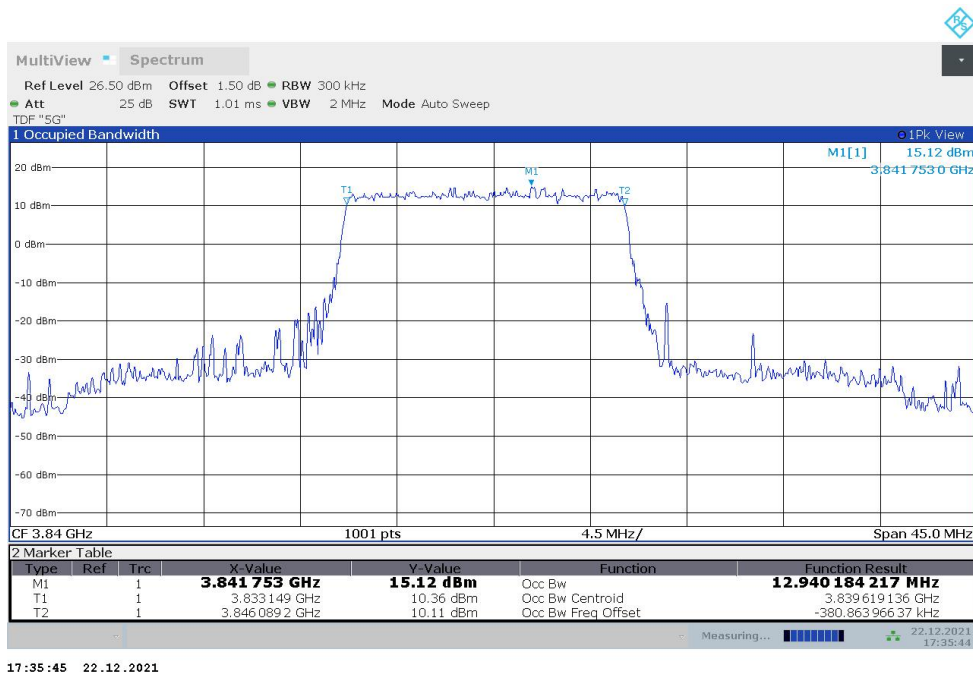

Frequency (MHz)	Occupied Bandwidth (99%) (MHz)	
	DFT-s-pi/2 BPSK	DFT-s-QPSK
3500.01	87.266	87.309

n77L,90MHz Bandwidth,DFT-s-pi/2 BPSK (99% BW)

n77L,90MHz Bandwidth,DFT-s-QPSK (99% BW)

n77H
n77H,10MHz(99%)

Frequency (MHz)	Occupied Bandwidth (99%) (MHz)	
	DFT-s-pi/2 BPSK	DFT-s-QPSK
3840	8.605	8.626

n77H,10MHz Bandwidth,DFT-s-pi/2 BPSK (99% BW)

n77H,10MHz Bandwidth,DFT-s-QPSK (99% BW)

n77H,15MHz(99%)

Frequency (MHz)	Occupied Bandwidth (99%) (MHz)	
	DFT-s-pi/2 BPSK	DFT-s-QPSK
3840	12.912	12.940

n77H,15MHz Bandwidth,DFT-s-pi/2 BPSK (99% BW)

n77H,15MHz Bandwidth,DFT-s-QPSK (99% BW)

n77H,20MHz(99%)

Frequency (MHz)	Occupied Bandwidth (99%) (MHz)	
	DFT-s-pi/2 BPSK	DFT-s-QPSK
3840	18.019	18.026

n77H,20MHz Bandwidth,DFT-s-pi/2 BPSK (99% BW)