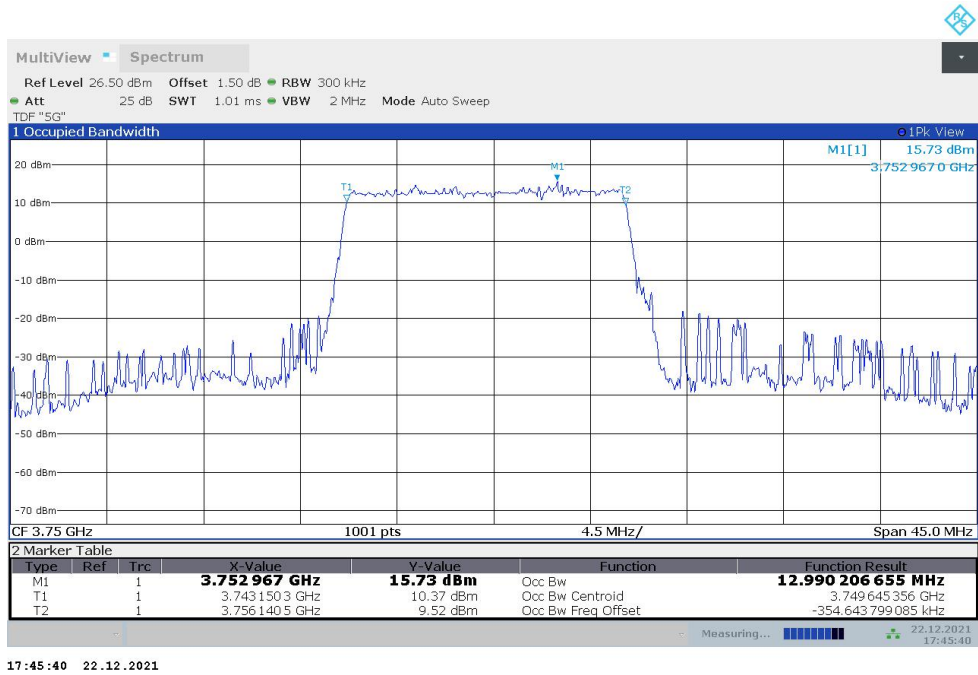

Frequency (MHz)	Occupied Bandwidth (99%) (MHz)	
	DFT-s-pi/2 BPSK	DFT-s-QPSK
3750	8.599	8.628

n78H,10MHz Bandwidth,DFT-s-pi/2 BPSK (99% BW)

17:44:45 22.12.2021

n78H,10MHz Bandwidth,DFT-s-QPSK (99% BW)

17:45:02 22.12.2021

n78H,15MHz(99%)

Frequency (MHz)	Occupied Bandwidth (99%) (MHz)	
	DFT-s-pi/2 BPSK	DFT-s-QPSK
3750	12.990	12.963

n78H,15MHz Bandwidth,DFT-s-pi/2 BPSK (99% BW)

n78H,15MHz Bandwidth,DFT-s-QPSK (99% BW)

n78H,20MHz(99%)