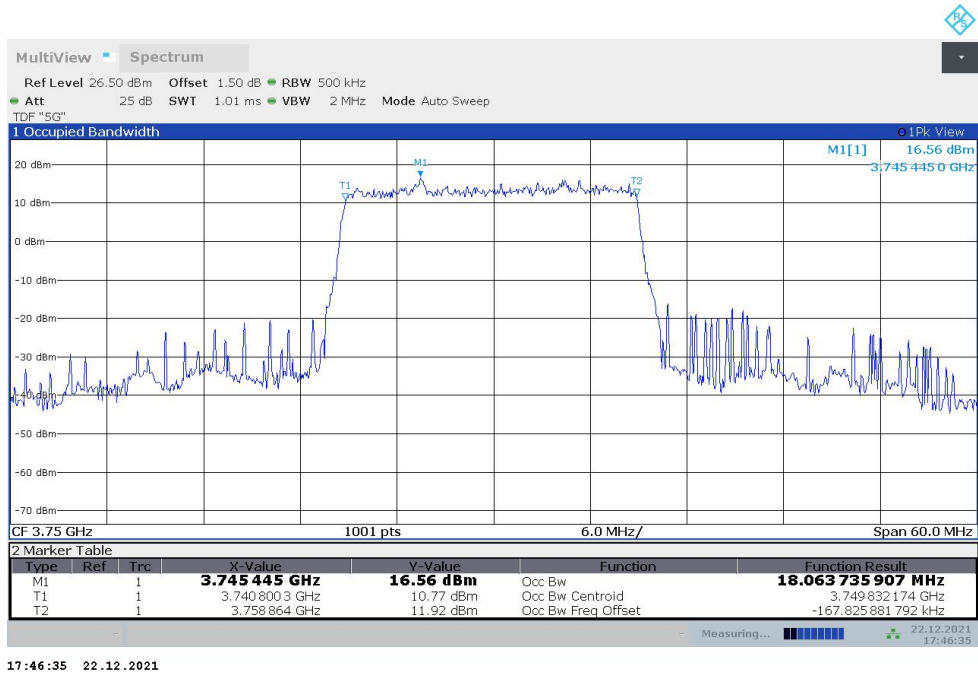

n78H,20MHz(99%)

Frequency (MHz)	Occupied Bandwidth (99%) (MHz)	
	DFT-s-pi/2 BPSK	DFT-s-QPSK
3750	18.064	18.005

n78H,20MHz Bandwidth,DFT-s-pi/2 BPSK (99% BW)