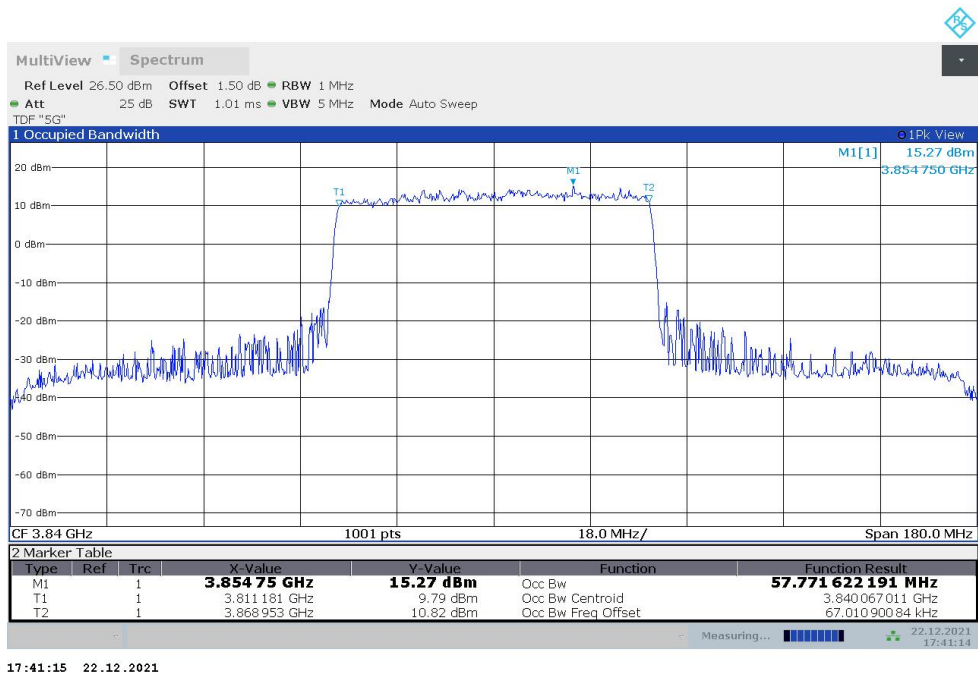

**n77H,50MHz(99%)**

Frequency (MHz)	Occupied Bandwidth (99%) (MHz)	
	DFT-s-pi/2 BPSK	DFT-s-QPSK
3840	45.838	45.899

**n77H,50MHz Bandwidth,DFT-s-pi/2 BPSK (99% BW)**

**n77H,50MHz Bandwidth,DFT-s-QPSK (99% BW)**

**n77H,60MHz(99%)**

Frequency (MHz)	Occupied Bandwidth (99%) (MHz)	
	DFT-s-pi/2 BPSK	DFT-s-QPSK
3840	57.774	57.772

**n77H,60MHz Bandwidth,DFT-s-pi/2 BPSK (99% BW)**

**n77H,60MHz Bandwidth,DFT-s-QPSK (99% BW)**