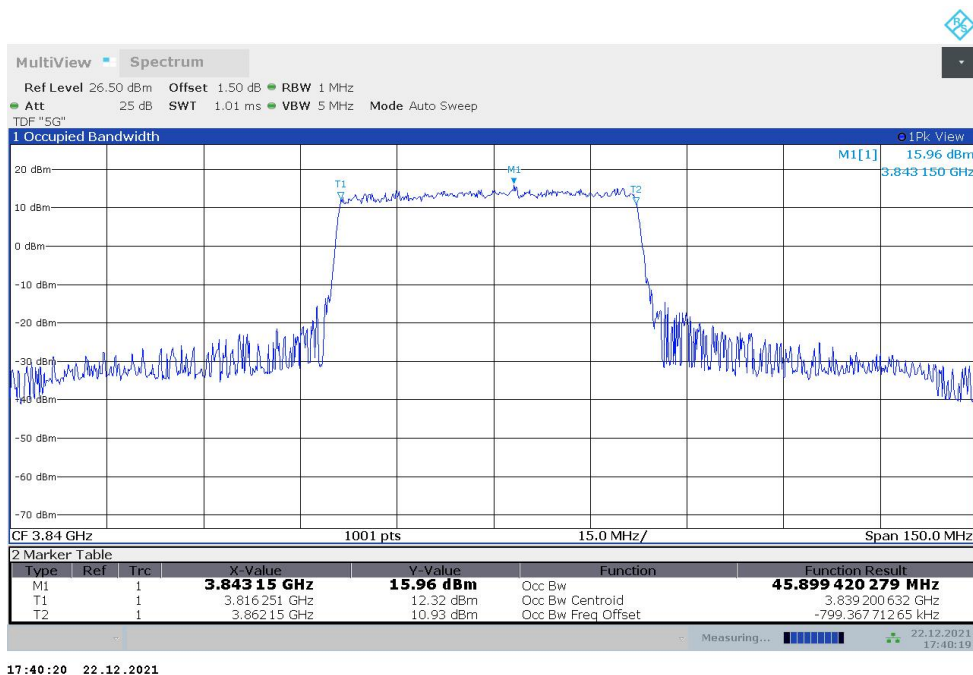

**n77H,50MHz(99%)**

Frequency (MHz)	Occupied Bandwidth (99%) (MHz)	
	DFT-s-pi/2 BPSK	DFT-s-QPSK
3840	45.838	45.899

**n77H,50MHz Bandwidth,DFT-s-pi/2 BPSK (99% BW)**

**n77H,50MHz Bandwidth,DFT-s-QPSK (99% BW)**

**n77H,60MHz(99%)**

Frequency (MHz)	Occupied Bandwidth (99%) (MHz)	
	DFT-s-pi/2 BPSK	DFT-s-QPSK
3840	57.774	57.772

**n77H,60MHz Bandwidth,DFT-s-pi/2 BPSK (99% BW)**

**n77H,60MHz Bandwidth,DFT-s-QPSK (99% BW)**