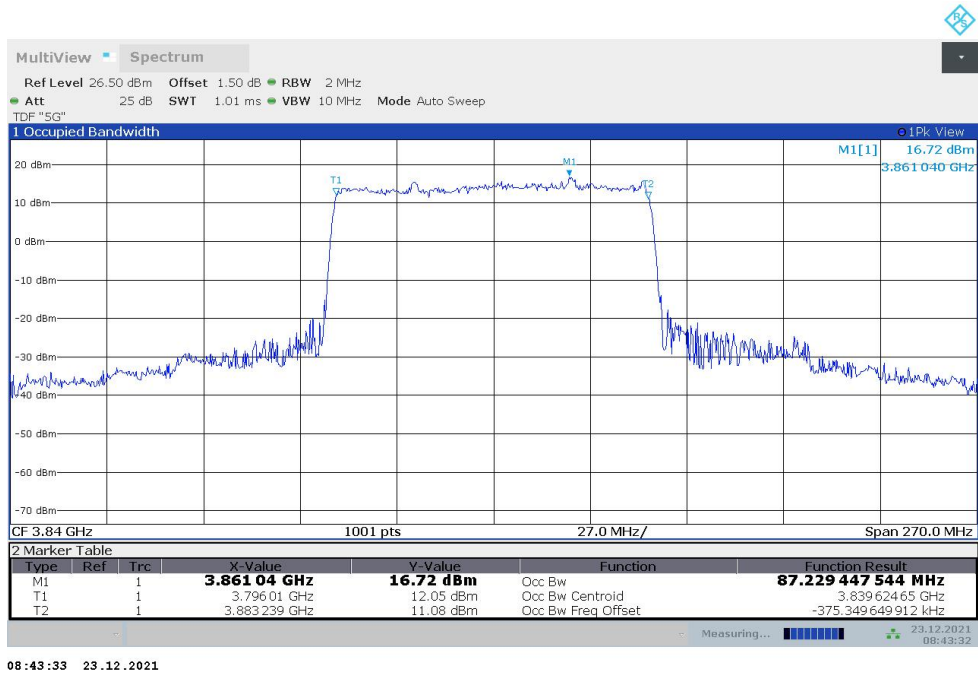

n77H,90MHz(99%)

Frequency (MHz)	Occupied Bandwidth (99%) (MHz)	
	DFT-s-pi/2 BPSK	DFT-s-QPSK
3840	87.229	86.972

n77H,90MHz Bandwidth,DFT-s-pi/2 BPSK (99% BW)