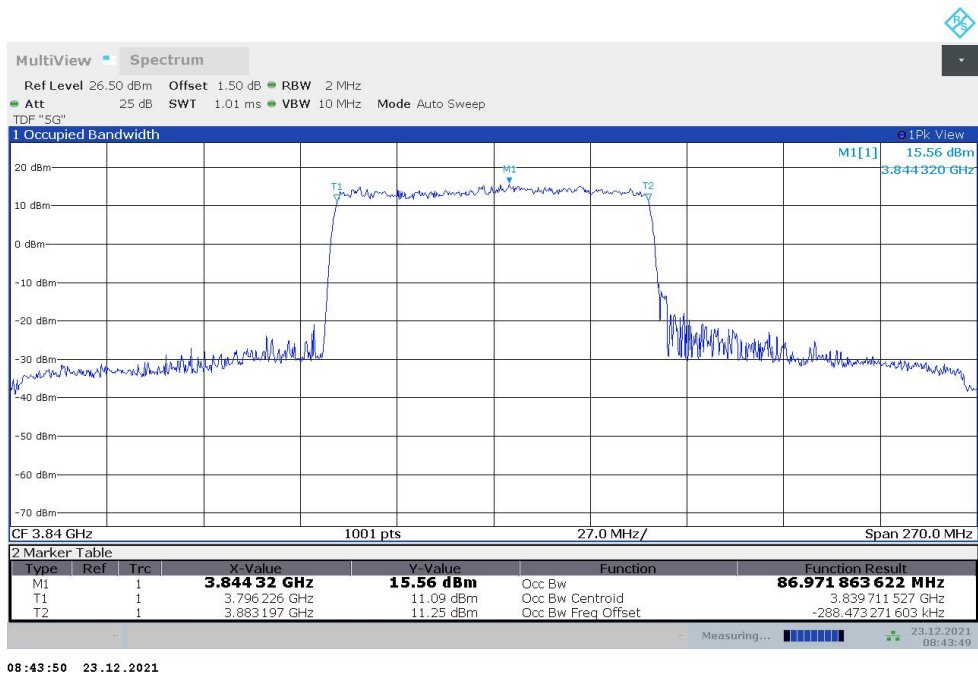

n77H,90MHz Bandwidth,DFT-s-QPSK (99% BW)