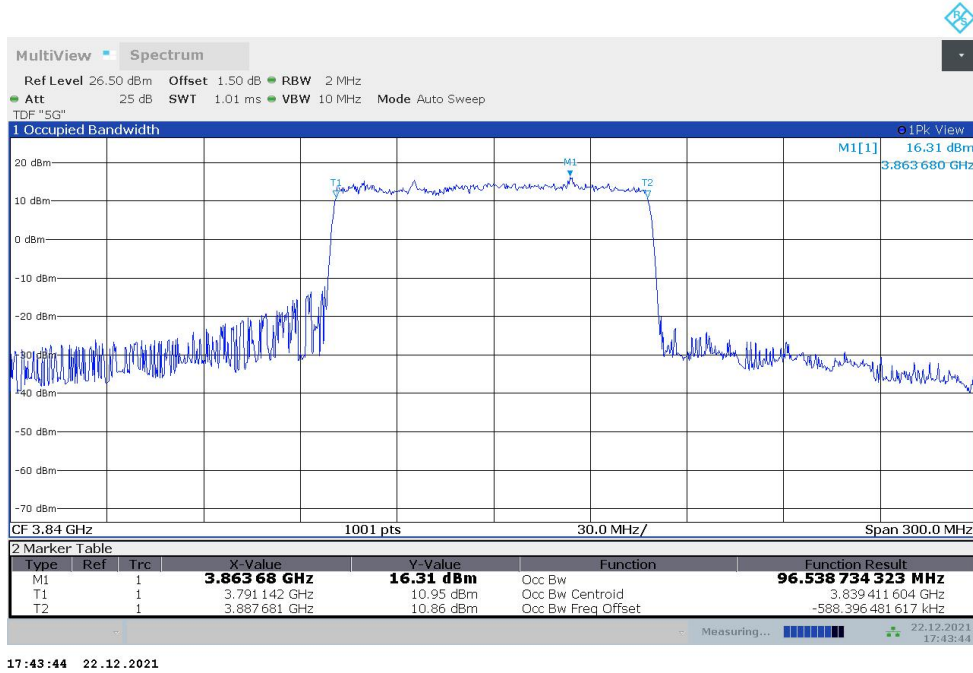

n77H,100MHz(99%)

Frequency (MHz)	Occupied Bandwidth (99%) (MHz)	
	DFT-s-pi/2 BPSK	DFT-s-QPSK
3840	96.539	96.630

n77H,100MHz Bandwidth,DFT-s-pi/2 BPSK (99% BW)