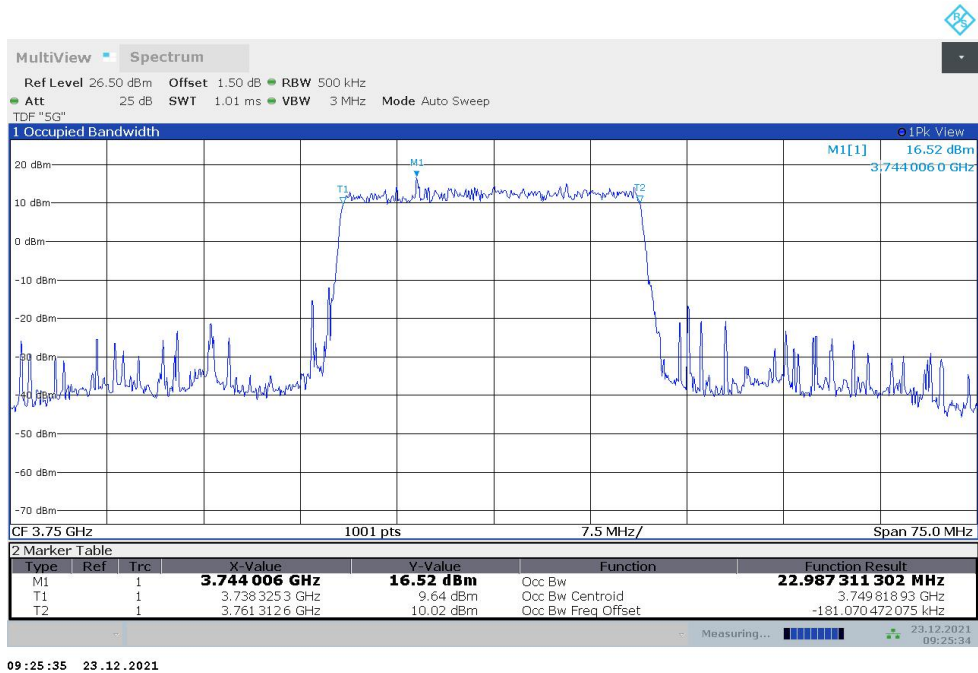

n78H,25MHz(99%)

Frequency (MHz)	Occupied Bandwidth (99%) (MHz)	
	DFT-s-pi/2 BPSK	DFT-s-QPSK
3750	22.987	22.971

n78H,25MHz Bandwidth,DFT-s-pi/2 BPSK (99% BW)