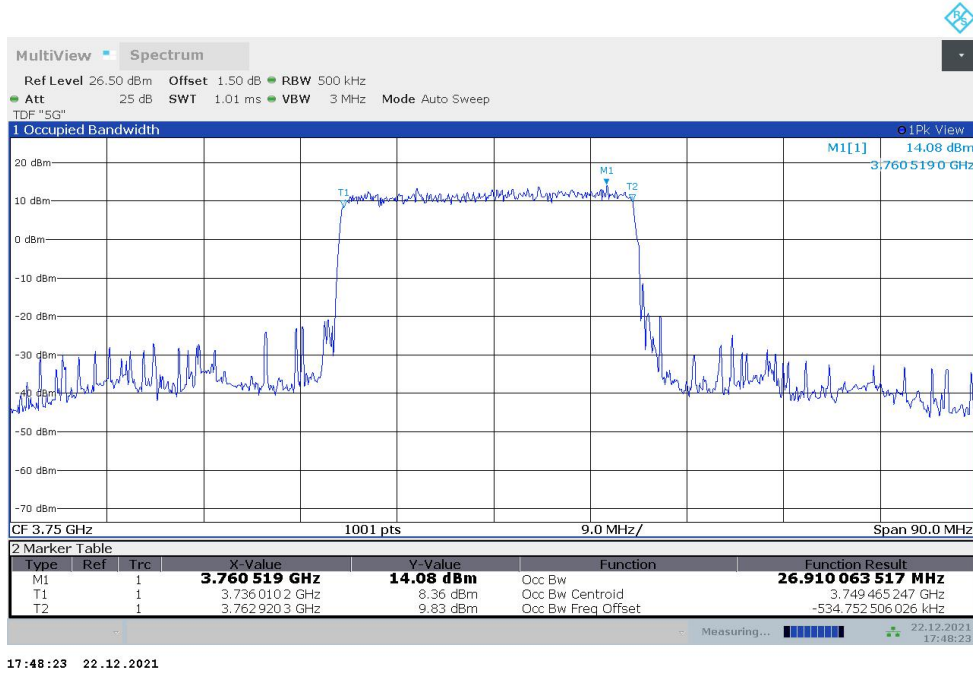

n78H,30MHz(99%)

Frequency (MHz)	Occupied Bandwidth (99%) (MHz)	
	DFT-s-pi/2 BPSK	DFT-s-QPSK
3750	26.910	26.931

n78H,30MHz Bandwidth,DFT-s-pi/2 BPSK (99% BW)