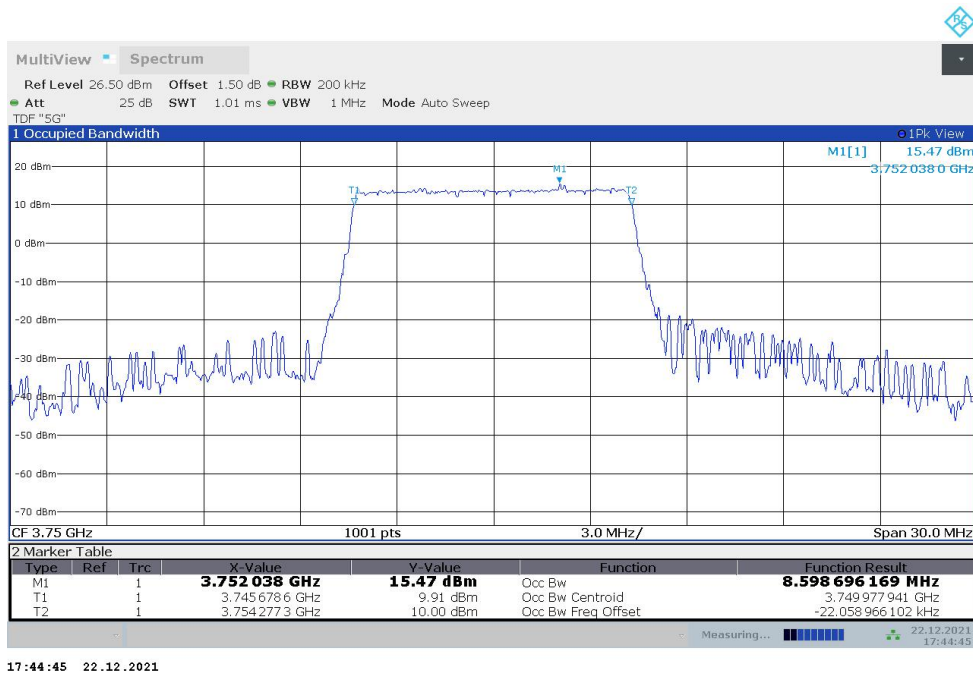

**n77H,100MHz(99%)**

Frequency (MHz)	Occupied Bandwidth (99%) (MHz)	
	DFT-s-pi/2 BPSK	DFT-s-QPSK
3840	96.539	96.630

**n77H,100MHz Bandwidth,DFT-s-pi/2 BPSK (99% BW)**

**n77H,100MHz Bandwidth,DFT-s-QPSK (99% BW)**

n78H  
n78H,10MHz(99%)

Frequency (MHz)	Occupied Bandwidth (99%) (MHz)	
	DFT-s-pi/2 BPSK	DFT-s-QPSK
3750	8.599	8.628

n78H,10MHz Bandwidth,DFT-s-pi/2 BPSK (99% BW)

17:44:45 22.12.2021

n78H,10MHz Bandwidth,DFT-s-QPSK (99% BW)