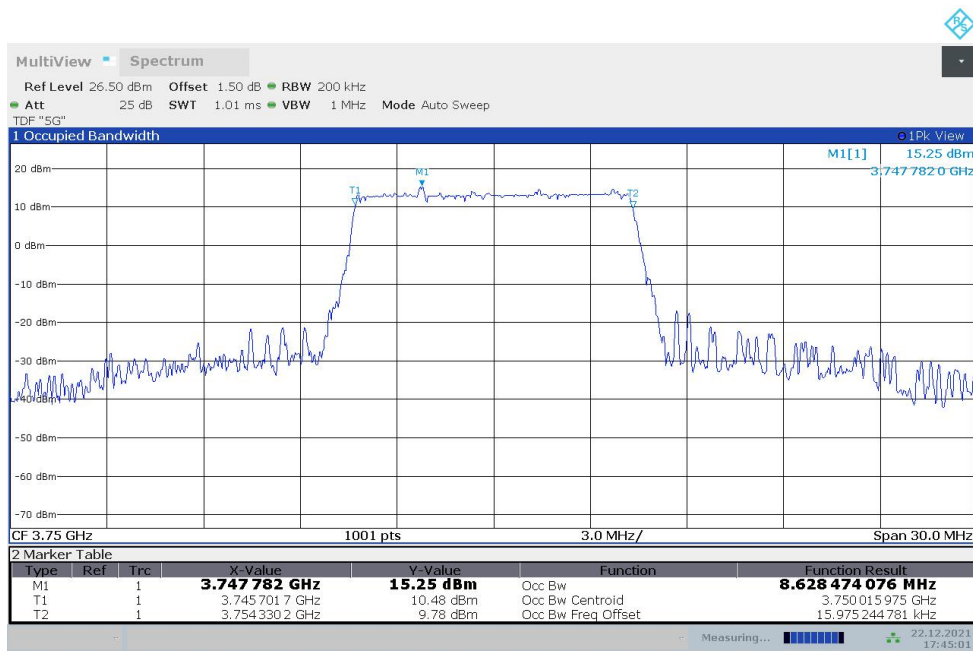

n78H  
n78H,10MHz(99%)

Frequency (MHz)	Occupied Bandwidth (99%) (MHz)	
	DFT-s-pi/2 BPSK	DFT-s-QPSK
3750	8.599	8.628

n78H,10MHz Bandwidth,DFT-s-pi/2 BPSK (99% BW)

17:44:45 22.12.2021

n78H,10MHz Bandwidth,DFT-s-QPSK (99% BW)