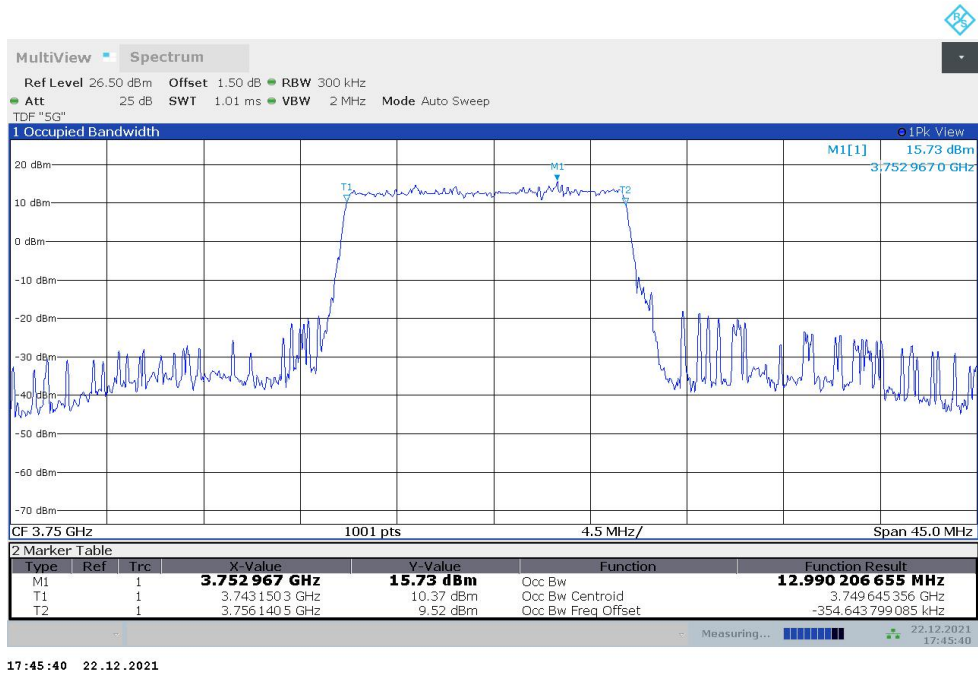

n78H,15MHz(99%)

Frequency (MHz)	Occupied Bandwidth (99%) (MHz)	
	DFT-s-pi/2 BPSK	DFT-s-QPSK
3750	12.990	12.963

n78H,15MHz Bandwidth,DFT-s-pi/2 BPSK (99% BW)