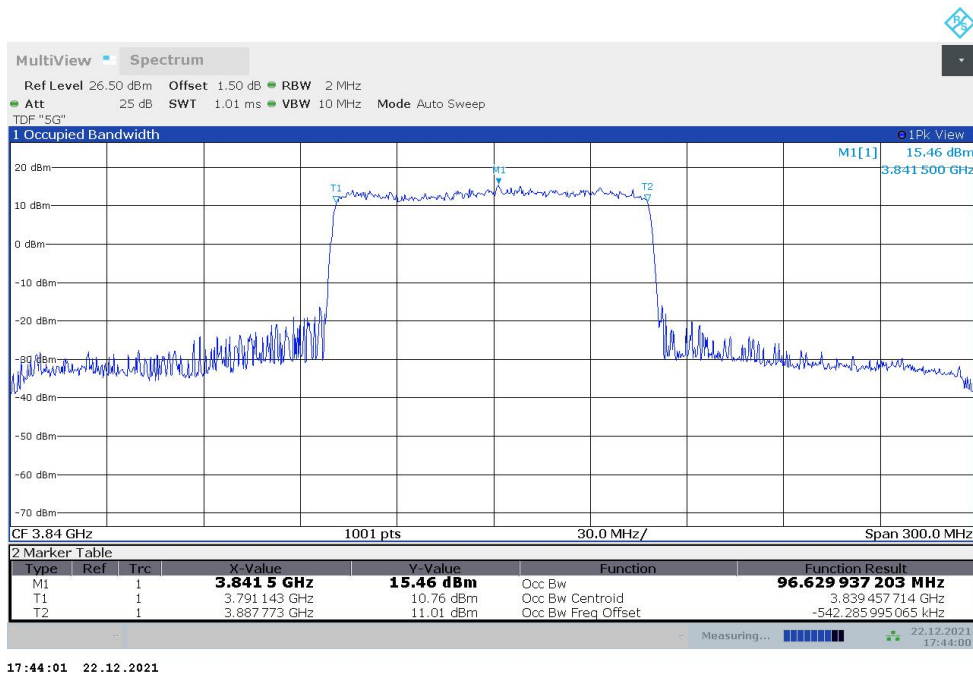

n77H,100MHz Bandwidth,DFT-s-QPSK (99% BW)