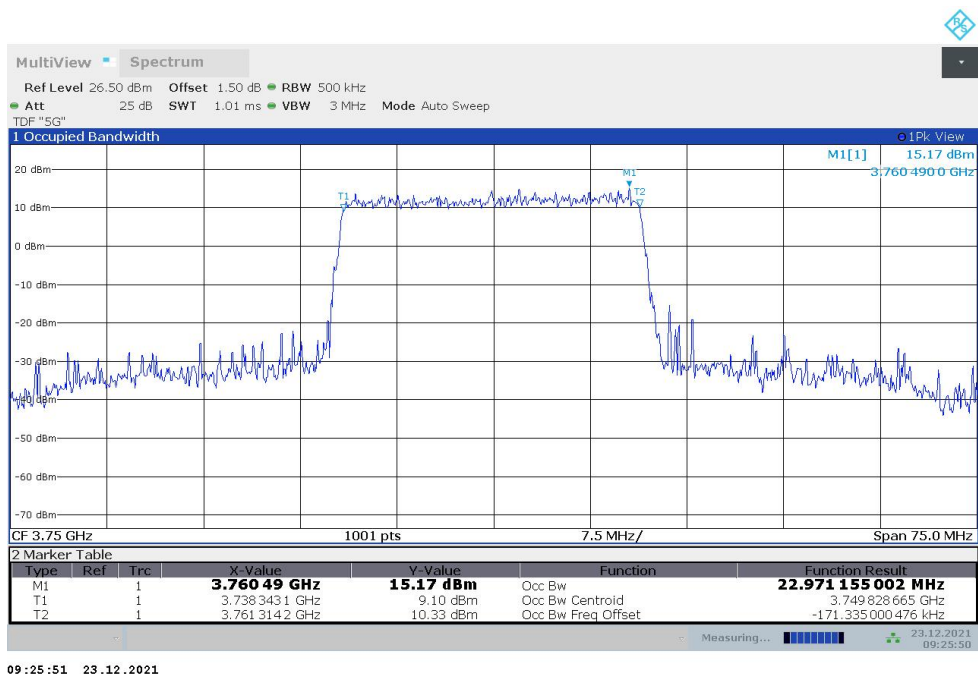

n78H,25MHz Bandwidth,DFT-s-QPSK (99% BW)