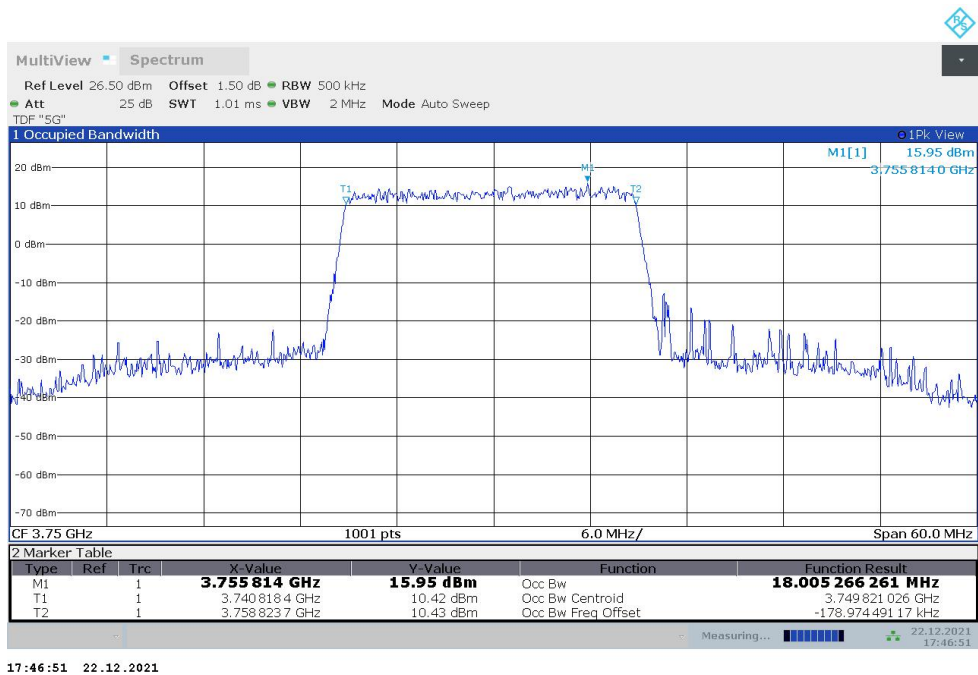

17:45:02 22.12.2021

**n78H,15MHz(99%)**

Frequency (MHz)	Occupied Bandwidth (99%) (MHz)	
	DFT-s-pi/2 BPSK	DFT-s-QPSK
3750	12.990	12.963

**n78H,15MHz Bandwidth,DFT-s-pi/2 BPSK (99% BW)**

**n78H,15MHz Bandwidth,DFT-s-QPSK (99% BW)**

**n78H,20MHz(99%)**

Frequency (MHz)	Occupied Bandwidth (99%) (MHz)	
	DFT-s-pi/2 BPSK	DFT-s-QPSK
3750	18.064	18.005

**n78H,20MHz Bandwidth,DFT-s-pi/2 BPSK (99% BW)**

**n78H,20MHz Bandwidth,DFT-s-QPSK (99% BW)**