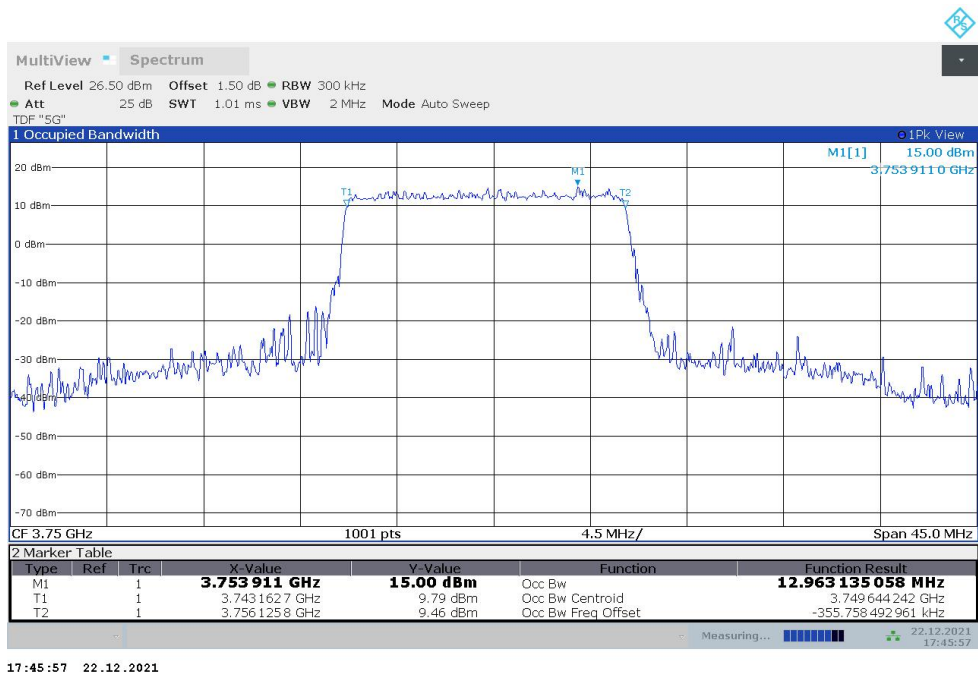

n78H,15MHz Bandwidth,DFT-s-QPSK (99% BW)