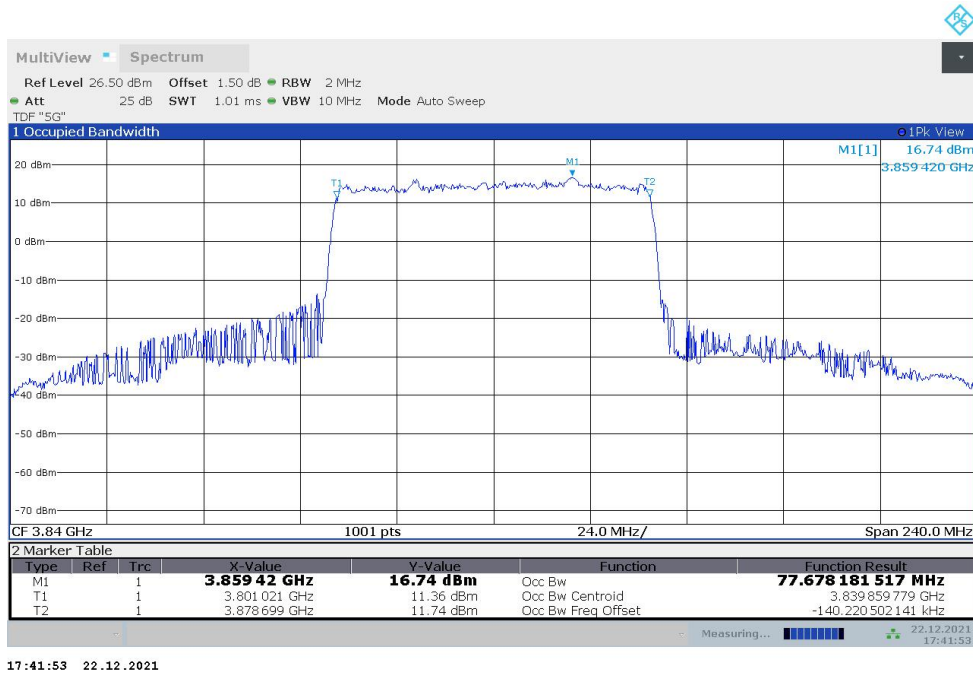

n77H,80MHz(99%)

Frequency (MHz)	Occupied Bandwidth (99%) (MHz)	
	DFT-s-pi/2 BPSK	DFT-s-QPSK
3840	77.678	77.362

n77H,80MHz Bandwidth,DFT-s-pi/2 BPSK (99% BW)