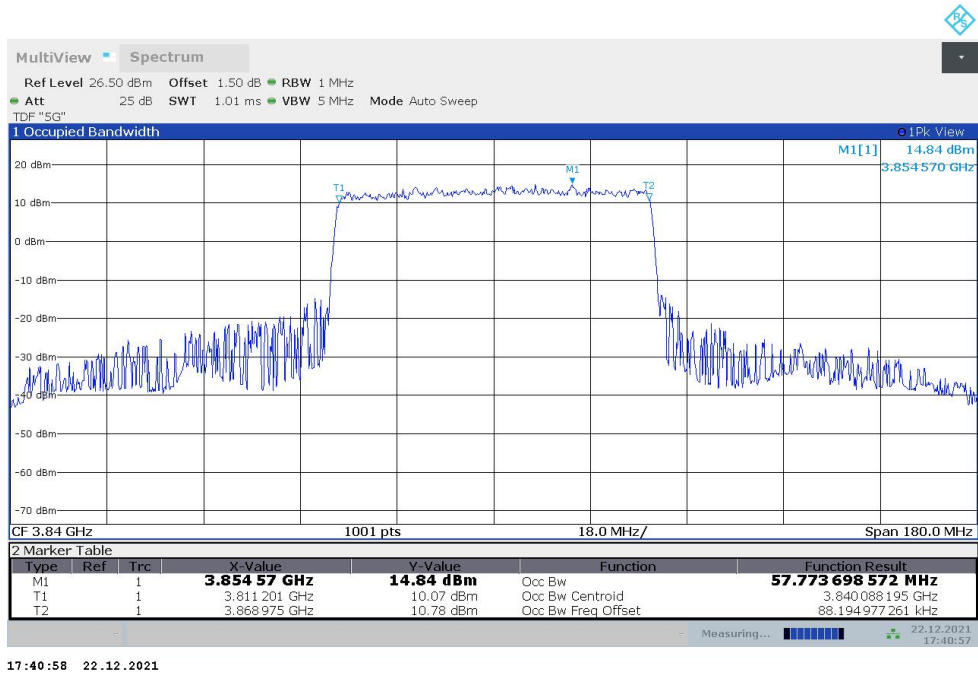

**n77H,50MHz(99%)**

Frequency (MHz)	Occupied Bandwidth (99%) (MHz)	
	DFT-s-pi/2 BPSK	DFT-s-QPSK
3840	45.838	45.899

**n77H,50MHz Bandwidth,DFT-s-pi/2 BPSK (99% BW)**

**n77H,50MHz Bandwidth,DFT-s-QPSK (99% BW)**

**n77H,60MHz(99%)**

Frequency (MHz)	Occupied Bandwidth (99%) (MHz)	
	DFT-s-pi/2 BPSK	DFT-s-QPSK
3840	57.774	57.772

**n77H,60MHz Bandwidth,DFT-s-pi/2 BPSK (99% BW)**

**n77H,60MHz Bandwidth,DFT-s-QPSK (99% BW)**