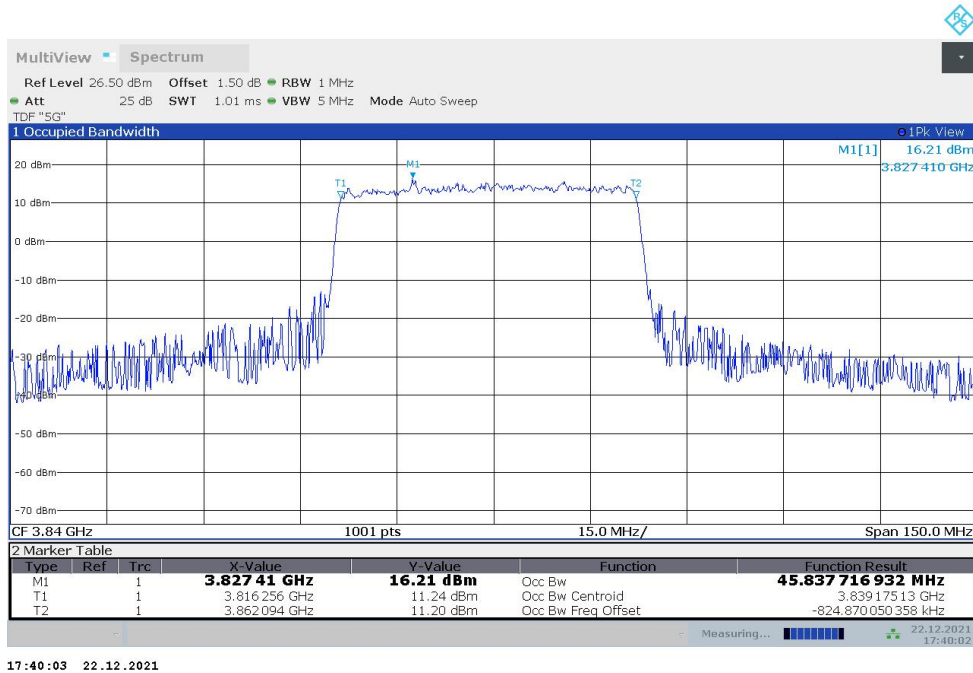

**n77H,50MHz(99%)**

Frequency (MHz)	Occupied Bandwidth (99%) (MHz)	
	DFT-s-pi/2 BPSK	DFT-s-QPSK
3840	45.838	45.899

**n77H,50MHz Bandwidth,DFT-s-pi/2 BPSK (99% BW)**

**n77H,50MHz Bandwidth,DFT-s-QPSK (99% BW)**

**n77H,60MHz(99%)**

Frequency (MHz)	Occupied Bandwidth (99%) (MHz)	
	DFT-s-pi/2 BPSK	DFT-s-QPSK
3840	57.774	57.772

**n77H,60MHz Bandwidth,DFT-s-pi/2 BPSK (99% BW)**

**n77H,60MHz Bandwidth,DFT-s-QPSK (99% BW)**