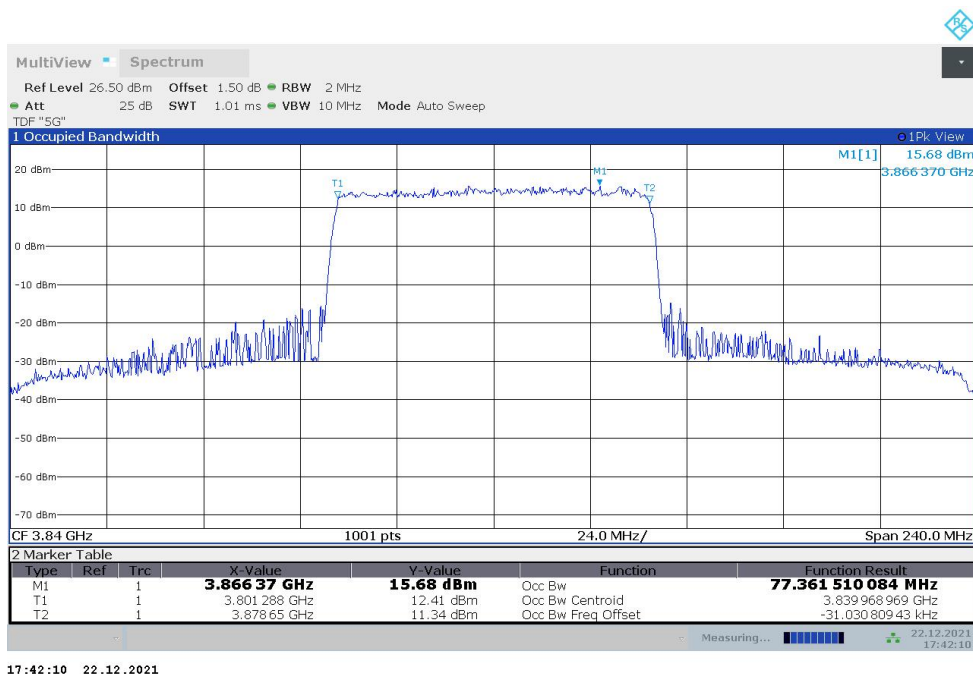

n77H,80MHz Bandwidth,DFT-s-QPSK (99% BW)