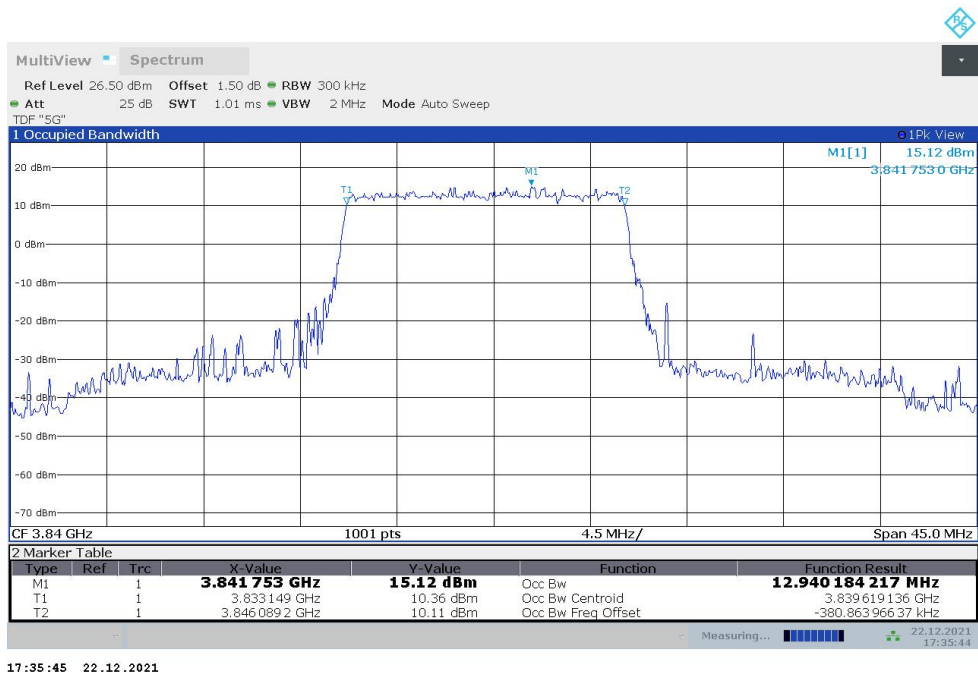

Frequency (MHz)	Occupied Bandwidth (99%) (MHz)	
	DFT-s-pi/2 BPSK	DFT-s-QPSK
3840	8.605	8.626

n77H,10MHz Bandwidth,DFT-s-pi/2 BPSK (99% BW)

n77H,10MHz Bandwidth,DFT-s-QPSK (99% BW)

n77H,15MHz(99%)

Frequency (MHz)	Occupied Bandwidth (99%) (MHz)	
	DFT-s-pi/2 BPSK	DFT-s-QPSK
3840	12.912	12.940

n77H,15MHz Bandwidth,DFT-s-pi/2 BPSK (99% BW)

n77H,15MHz Bandwidth,DFT-s-QPSK (99% BW)

n77H,20MHz(99%)

Frequency (MHz)	Occupied Bandwidth (99%) (MHz)	
	DFT-s-pi/2 BPSK	DFT-s-QPSK
3840	18.019	18.026

n77H,20MHz Bandwidth,DFT-s-pi/2 BPSK (99% BW)