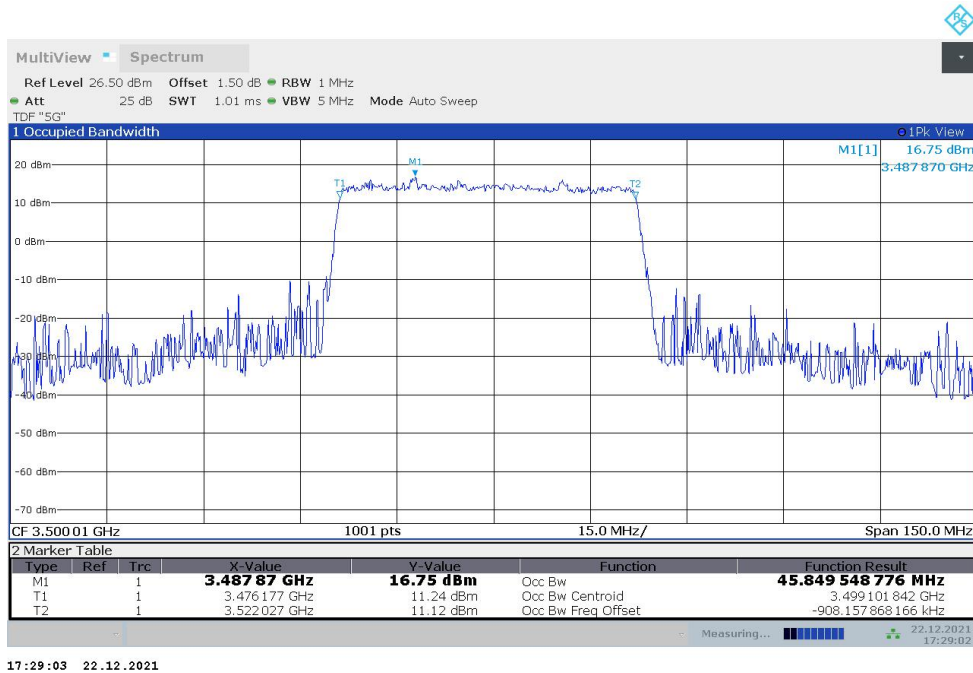

n77L,50MHz(99%)

Frequency (MHz)	Occupied Bandwidth (99%) (MHz)	
	DFT-s-pi/2 BPSK	DFT-s-QPSK
3500.01	45.850	45.913

n77L,50MHz Bandwidth,DFT-s-pi/2 BPSK (99% BW)