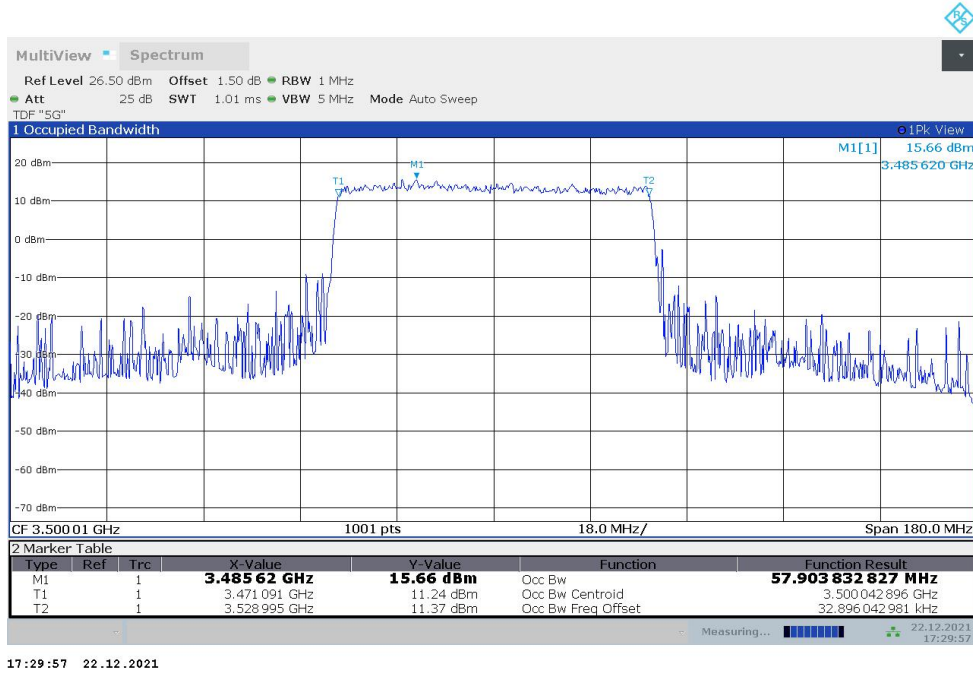

Frequency (MHz)	Occupied Bandwidth (99%) (MHz)	
	DFT-s-pi/2 BPSK	DFT-s-QPSK
3500.01	36.016	35.904

n77L,40MHz Bandwidth,DFT-s-pi/2 BPSK (99% BW)

n77L,40MHz Bandwidth,DFT-s-QPSK (99% BW)

n77L,50MHz(99%)

Frequency (MHz)	Occupied Bandwidth (99%) (MHz)	
	DFT-s-pi/2 BPSK	DFT-s-QPSK
3500.01	45.850	45.913

n77L,50MHz Bandwidth,DFT-s-pi/2 BPSK (99% BW)

n77L,50MHz Bandwidth,DFT-s-QPSK (99% BW)

n77L,60MHz(99%)

Frequency (MHz)	Occupied Bandwidth (99%) (MHz)	
	DFT-s-pi/2 BPSK	DFT-s-QPSK
3500.01	57.904	57.913

n77L,60MHz Bandwidth,DFT-s-pi/2 BPSK (99% BW)