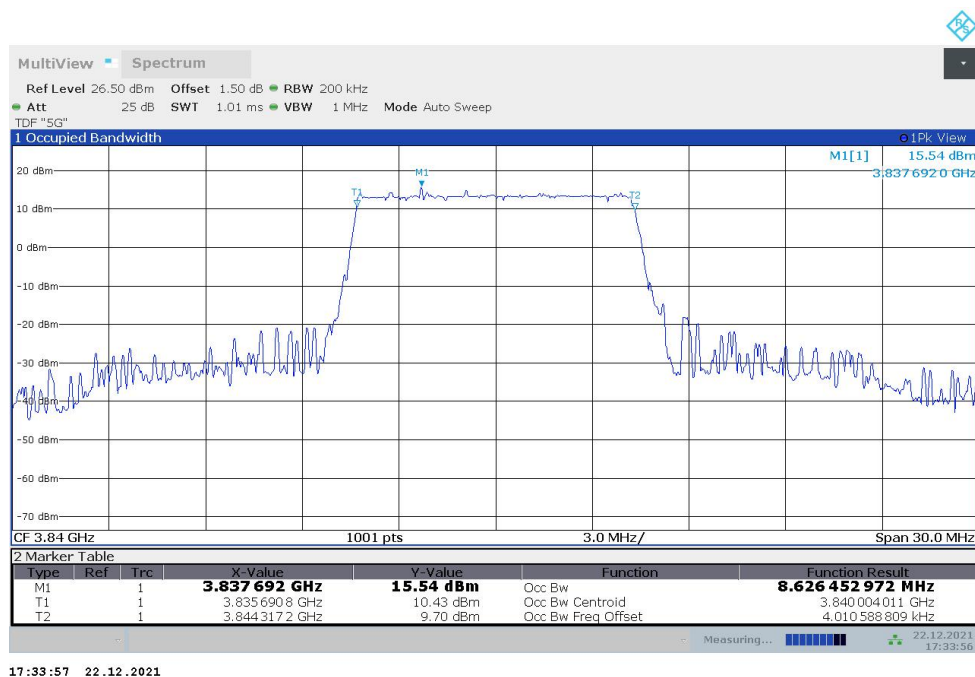

n77H,10MHz Bandwidth,DFT-s-QPSK (99% BW)