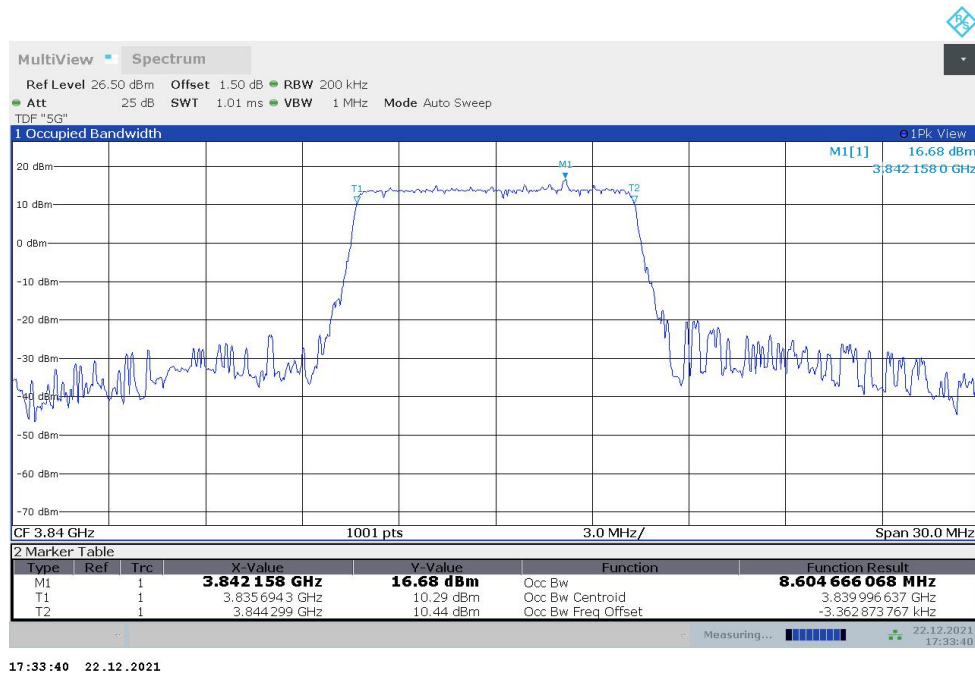

n77H
n77H,10MHz(99%)

Frequency (MHz)	Occupied Bandwidth (99%) (MHz)	
	DFT-s-pi/2 BPSK	DFT-s-QPSK
3840	8.605	8.626

n77H,10MHz Bandwidth,DFT-s-pi/2 BPSK (99% BW)