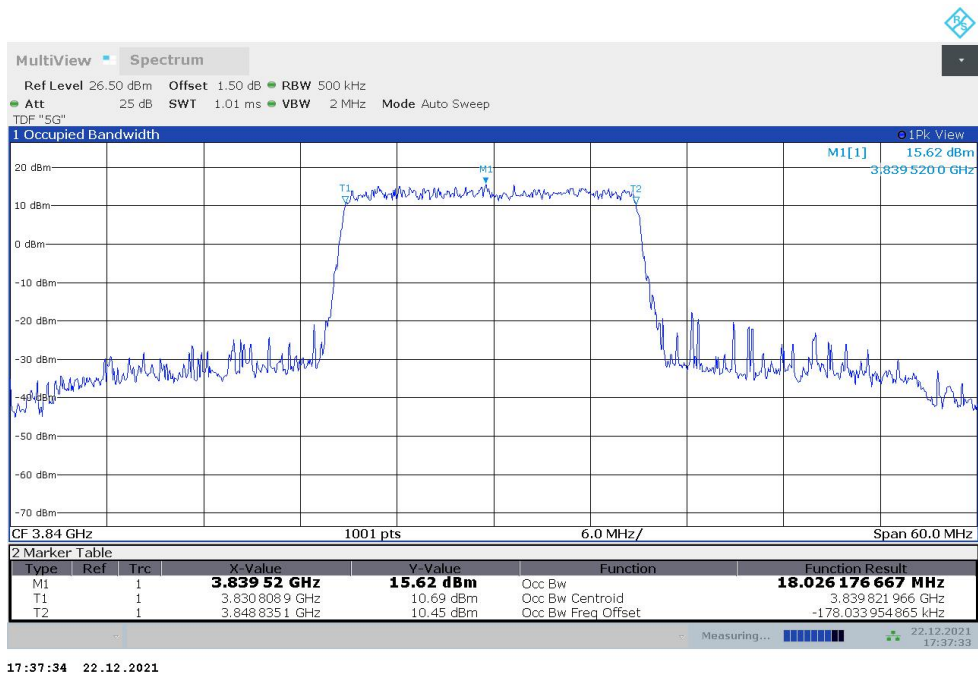

n77H,20MHz Bandwidth,DFT-s-QPSK (99% BW)