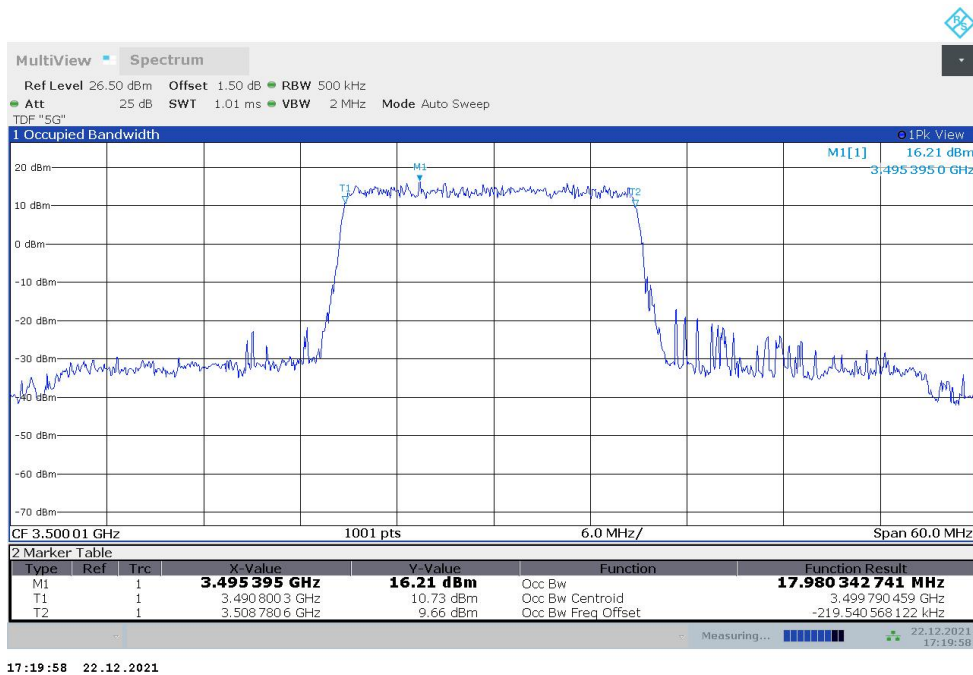

n77L,20MHz(99%)

Frequency (MHz)	Occupied Bandwidth (99%) (MHz)	
	DFT-s-pi/2 BPSK	DFT-s-QPSK
3500.01	18.041	17.980

n77L,20MHz Bandwidth,DFT-s-pi/2 BPSK (99% BW)

n77L,20MHz Bandwidth,DFT-s-QPSK (99% BW)

n77L,40MHz(99%)

Frequency (MHz)	Occupied Bandwidth (99%) (MHz)	
	DFT-s-pi/2 BPSK	DFT-s-QPSK
3500.01	36.016	35.904

n77L,40MHz Bandwidth,DFT-s-pi/2 BPSK (99% BW)

n77L,40MHz Bandwidth,DFT-s-QPSK (99% BW)

n77L,50MHz(99%)

Frequency (MHz)	Occupied Bandwidth (99%) (MHz)	
	DFT-s-pi/2 BPSK	DFT-s-QPSK
3500.01	45.850	45.913