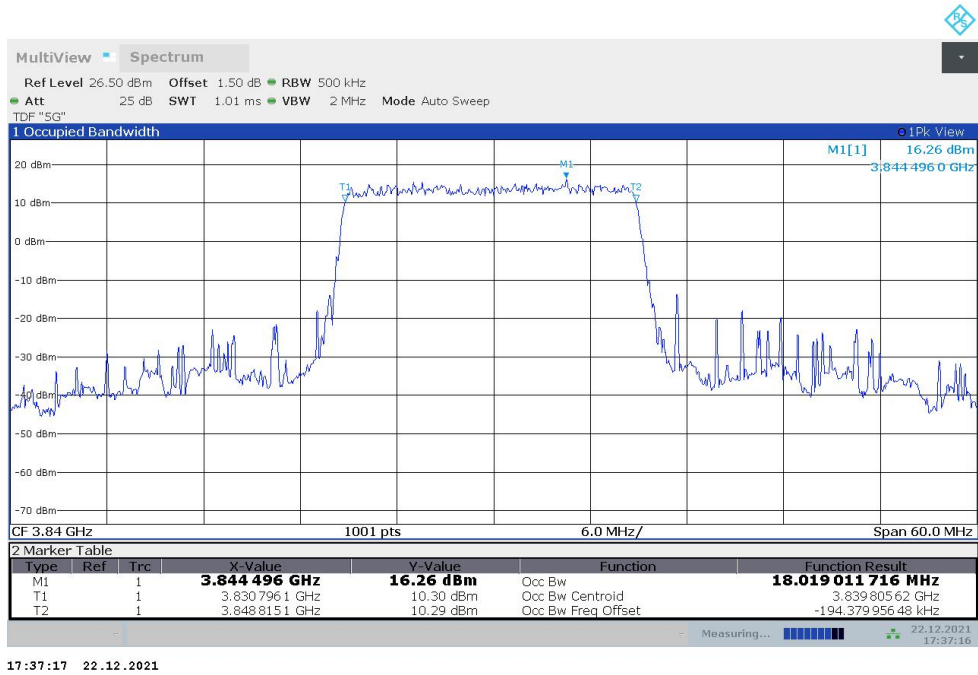

n77H,20MHz(99%)

Frequency (MHz)	Occupied Bandwidth (99%) (MHz)	
	DFT-s-pi/2 BPSK	DFT-s-QPSK
3840	18.019	18.026

n77H,20MHz Bandwidth,DFT-s-pi/2 BPSK (99% BW)