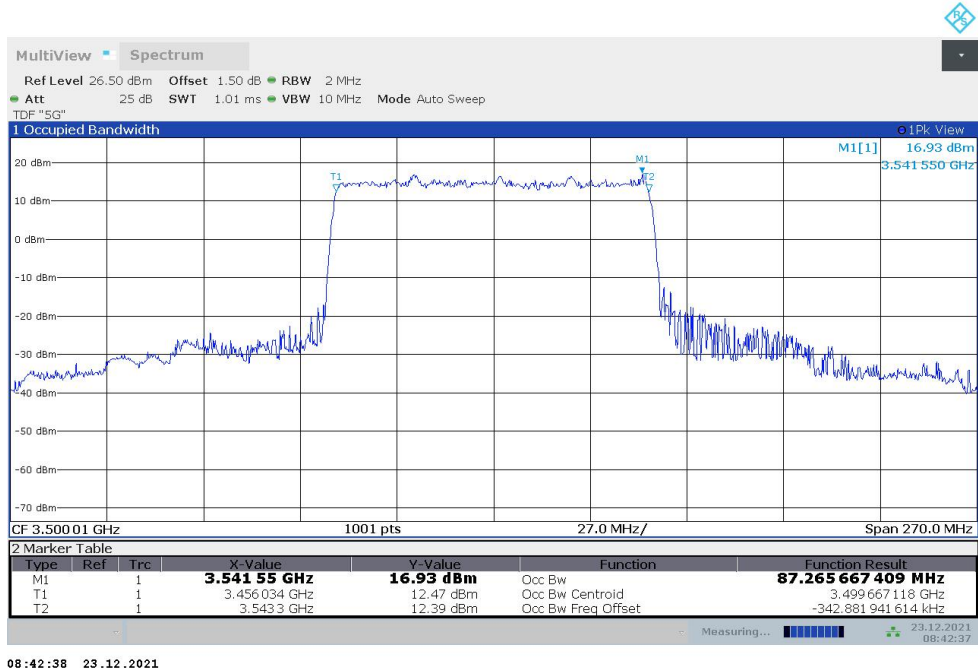

n77L,60MHz Bandwidth,DFT-s-QPSK (99% BW)

n77L,80MHz(99%)

Frequency (MHz)	Occupied Bandwidth (99%) (MHz)	
	DFT-s-pi/2 BPSK	DFT-s-QPSK
3500.01	77.857	77.552

n77L,80MHz Bandwidth,DFT-s-pi/2 BPSK (99% BW)

n77L,80MHz Bandwidth,DFT-s-QPSK (99% BW)

n77L,90MHz(99%)

Frequency (MHz)	Occupied Bandwidth (99%) (MHz)	
	DFT-s-pi/2 BPSK	DFT-s-QPSK
3500.01	87.266	87.309

n77L,90MHz Bandwidth,DFT-s-pi/2 BPSK (99% BW)

n77L,90MHz Bandwidth,DFT-s-QPSK (99% BW)

n77H
n77H,10MHz(99%)