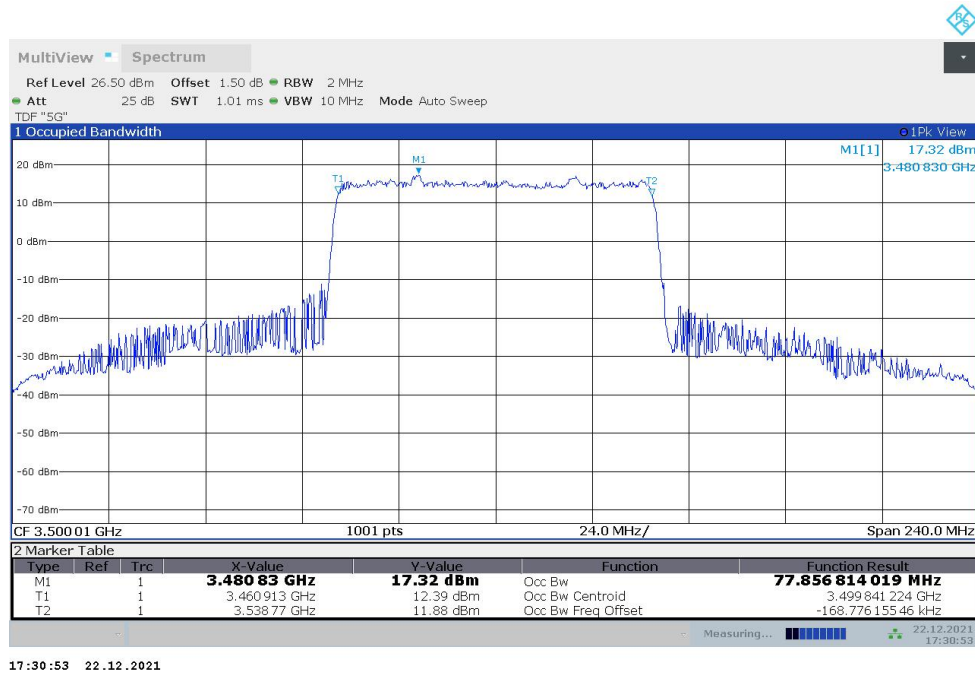

n77L,80MHz(99%)

Frequency (MHz)	Occupied Bandwidth (99%) (MHz)	
	DFT-s-pi/2 BPSK	DFT-s-QPSK
3500.01	77.857	77.552

n77L,80MHz Bandwidth,DFT-s-pi/2 BPSK (99% BW)