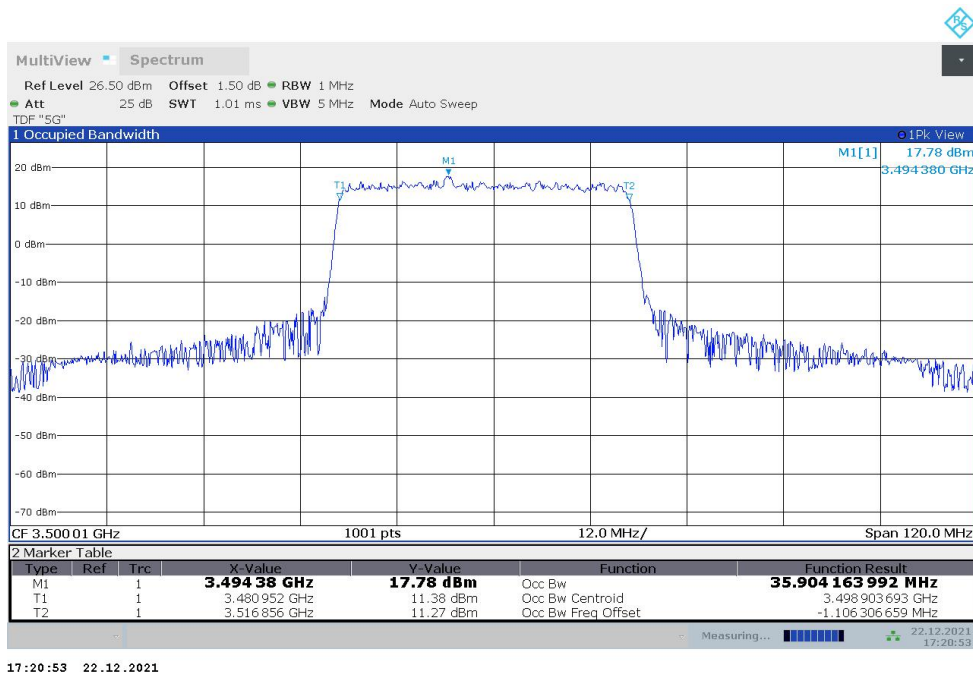

n77L,40MHz Bandwidth,DFT-s-QPSK (99% BW)