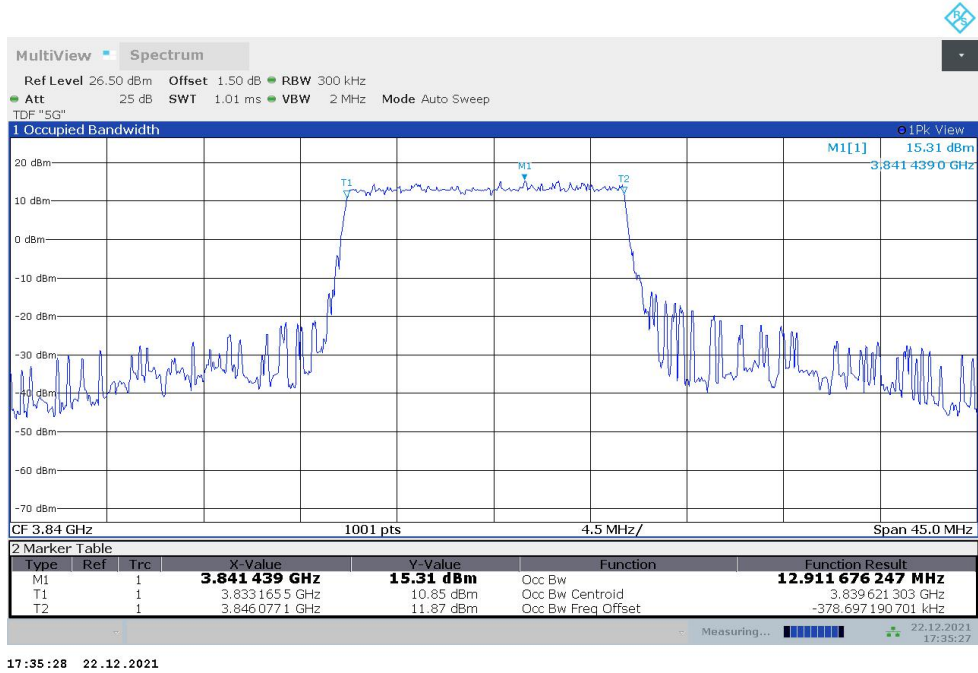

Frequency (MHz)	Occupied Bandwidth (99%) (MHz)	
	DFT-s-pi/2 BPSK	DFT-s-QPSK
3840	8.605	8.626

n77H,10MHz Bandwidth,DFT-s-pi/2 BPSK (99% BW)

n77H,10MHz Bandwidth,DFT-s-QPSK (99% BW)

n77H,15MHz(99%)

Frequency (MHz)	Occupied Bandwidth (99%) (MHz)	
	DFT-s-pi/2 BPSK	DFT-s-QPSK
3840	12.912	12.940

n77H,15MHz Bandwidth,DFT-s-pi/2 BPSK (99% BW)

n77H,15MHz Bandwidth,DFT-s-QPSK (99% BW)

n77H,20MHz(99%)

Frequency (MHz)	Occupied Bandwidth (99%) (MHz)	
	DFT-s-pi/2 BPSK	DFT-s-QPSK
3840	18.019	18.026

n77H,20MHz Bandwidth,DFT-s-pi/2 BPSK (99% BW)