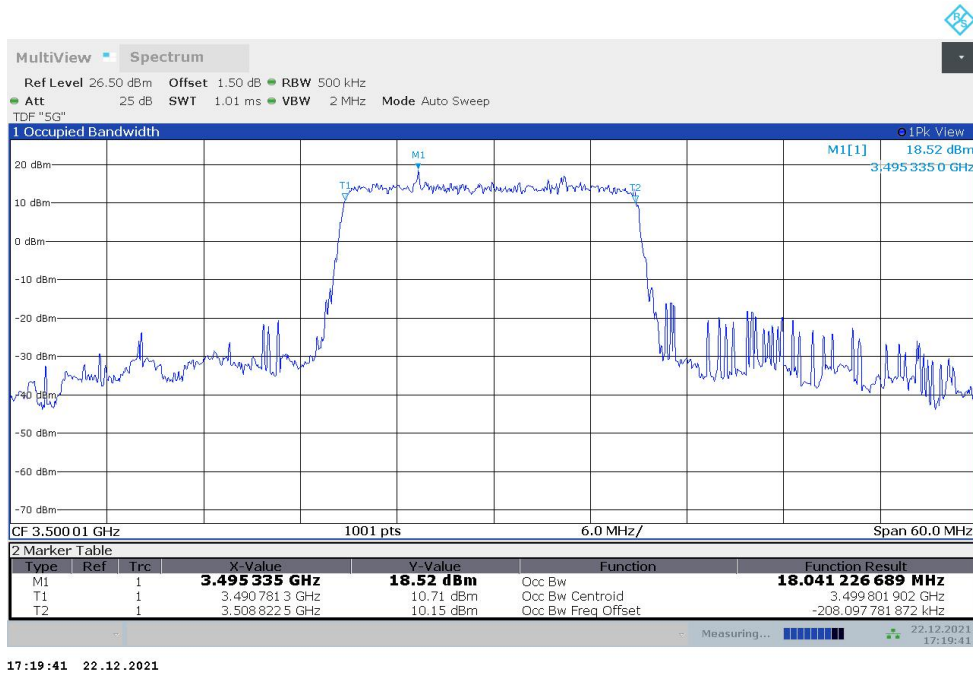

n77L,20MHz(99%)

Frequency (MHz)	Occupied Bandwidth (99%) (MHz)	
	DFT-s-pi/2 BPSK	DFT-s-QPSK
3500.01	18.041	17.980

n77L,20MHz Bandwidth,DFT-s-pi/2 BPSK (99% BW)

n77L,20MHz Bandwidth,DFT-s-QPSK (99% BW)

n77L,40MHz(99%)