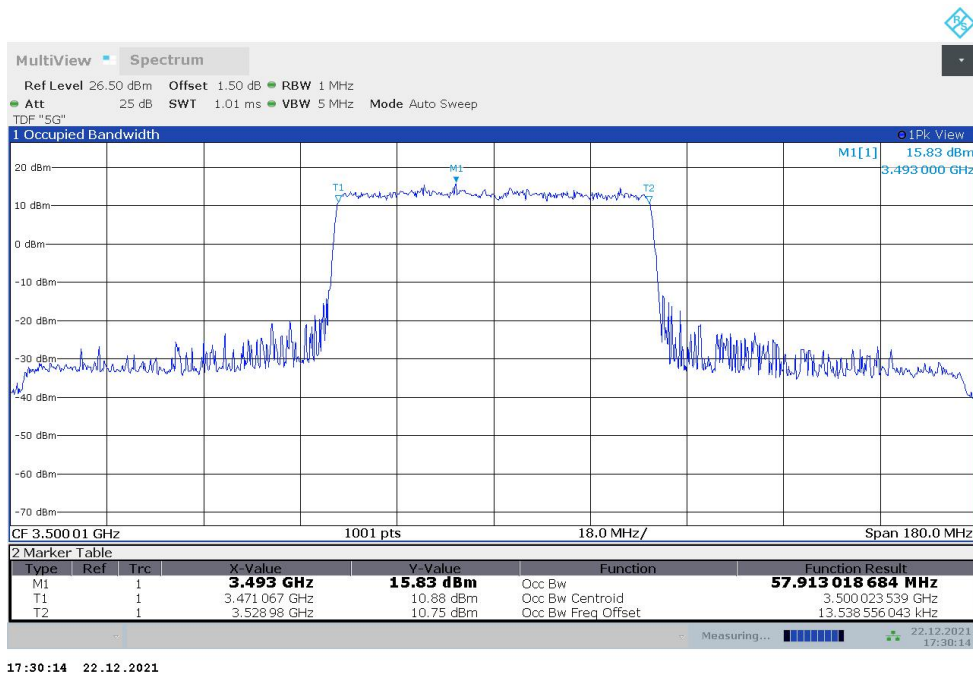

n77L,60MHz Bandwidth,DFT-s-QPSK (99% BW)