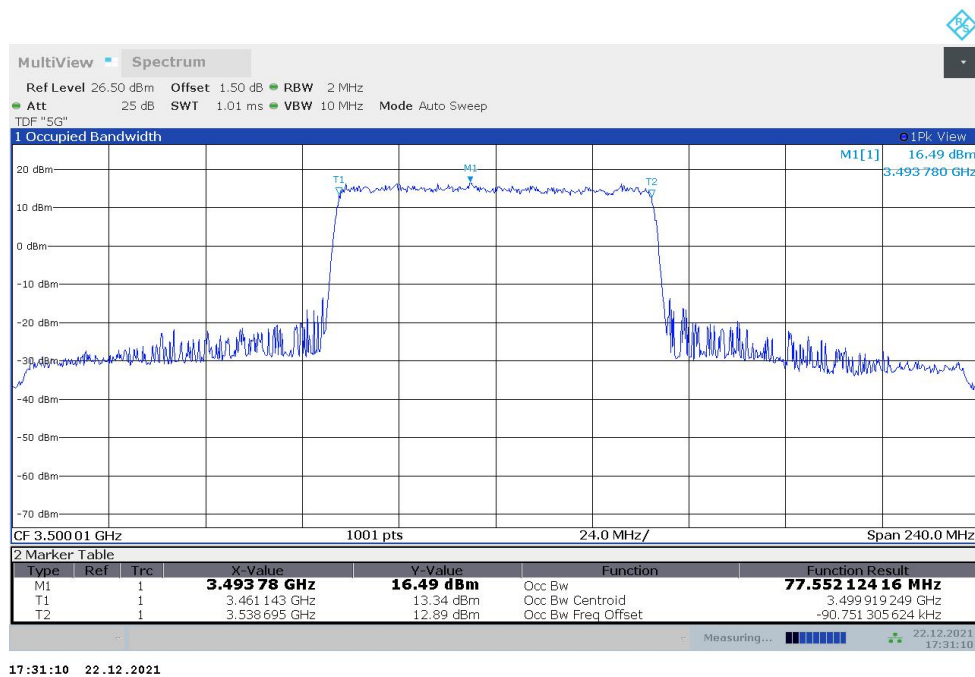

n77L,80MHz Bandwidth,DFT-s-QPSK (99% BW)