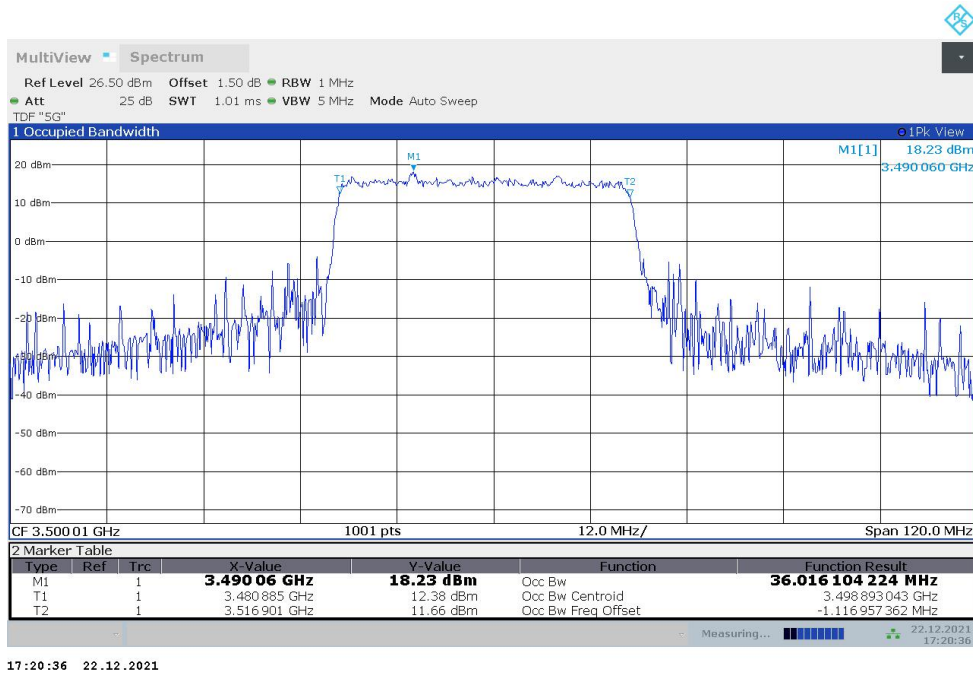

n77L,40MHz(99%)

Frequency (MHz)	Occupied Bandwidth (99%) (MHz)	
	DFT-s-pi/2 BPSK	DFT-s-QPSK
3500.01	36.016	35.904

n77L,40MHz Bandwidth,DFT-s-pi/2 BPSK (99% BW)