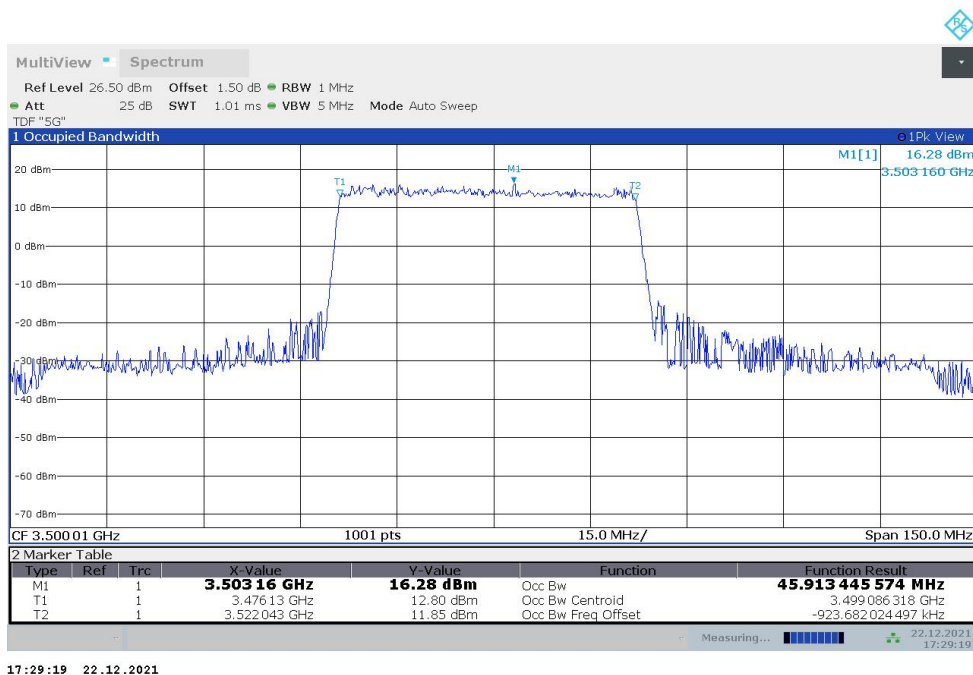

n77L,50MHz Bandwidth,DFT-s-QPSK (99% BW)