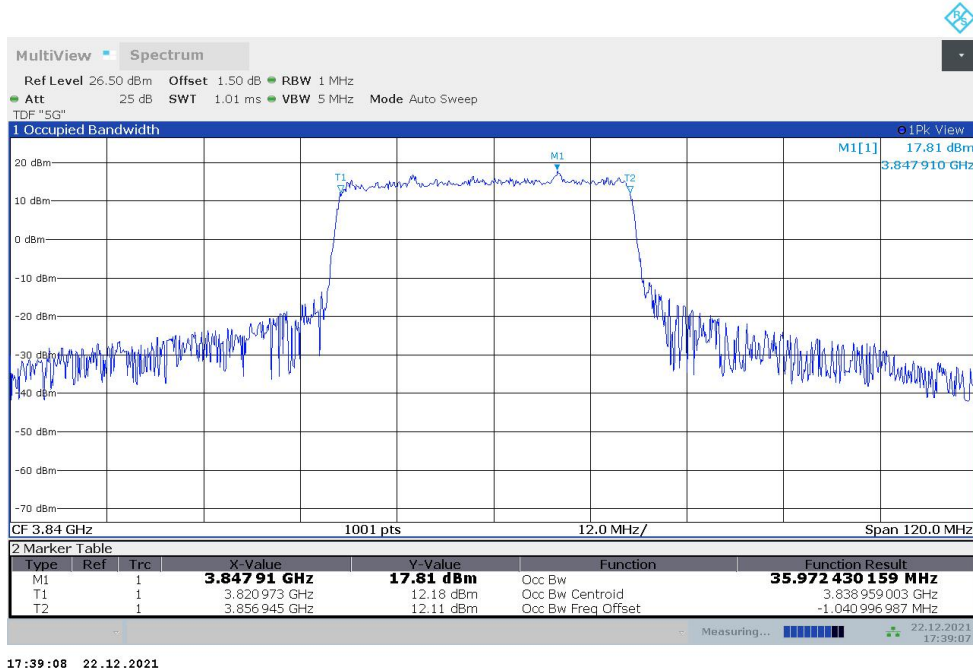

n77H,15MHz Bandwidth,DFT-s-pi/2 BPSK (99% BW)

n77H,15MHz Bandwidth,DFT-s-QPSK (99% BW)

n77H,20MHz(99%)

Frequency (MHz)	Occupied Bandwidth (99%) (MHz)	
	DFT-s-pi/2 BPSK	DFT-s-QPSK
3840	18.019	18.026

n77H,20MHz Bandwidth,DFT-s-pi/2 BPSK (99% BW)

n77H,20MHz Bandwidth,DFT-s-QPSK (99% BW)

n77H,40MHz(99%)

Frequency (MHz)	Occupied Bandwidth (99%) (MHz)	
	DFT-s-pi/2 BPSK	DFT-s-QPSK
3840	35.972	35.918

n77H,40MHz Bandwidth,DFT-s-pi/2 BPSK (99% BW)

n77H,40MHz Bandwidth,DFT-s-QPSK (99% BW)
