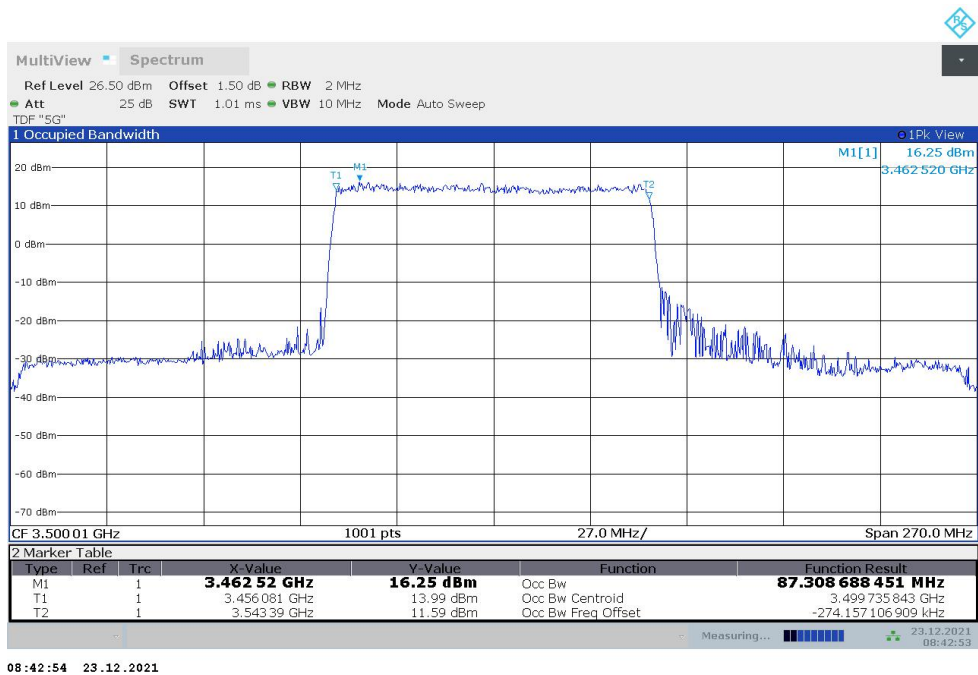

n77L,90MHz Bandwidth,DFT-s-QPSK (99% BW)